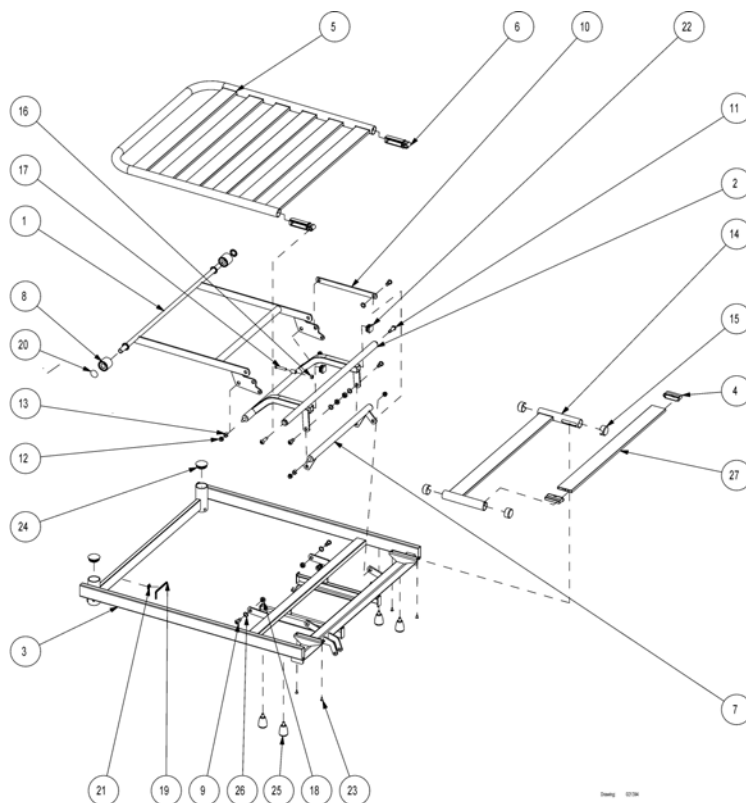

Sänggram huvuddel 183+200 cm

1	219567-1015	Lifter arm for backrest	1
2	221150-1015	Steering arm head end 85 and 90 cm width	1
3	221149-1015	Top frame head end 85 cm width	1
4	314884-7035	Beslag sänglatta SB750 ljusgrå	16
5	319787	Rörbygel ryggdel SB750	1
6	319800	Hängselled zink SB750	2
7	320881-1015	Parallel arm for backrest section 85 and 90 cm width	1
8	405479-7035	Nylonrulle d 40/17x38	2
9	1493130	Bult ryggdel SB750 ingår i 1435195	6
10	420620-1015	Fläns SB750	1
11	420623	Bult m8x3.4	2
12	420625-7035	Plastbussning styrarmar SB750 grå	4
13	420649-7035	Fixeringsrör styrarmar SB750 grå	2
14	421459	Rörstycke SB750	2
15	421460-7035	Doppsko sätesdel SB750	4
16	802729	Mutter m8 fzb	1
17	803008	Skruv m8x40 till SB750 lyftarm	1
18	806651	Låsmutter m6m 10loc-king fzb	6
19	811408	Sexkantnyckel nv 5mm hfc 753 din 911	1
20	815764	Starlock dia 16 SB750	2
21	816488	Kabelclips 46x41 hfc 2540	1
22	1423912-7035	Doppsko SB750	2
23	1423996	Blind rivet ø48x9	4
24	1432700-7035	Doppsko	2
25	1435325-7035	Handgrepp/vred sängbotten SB750/SB200	4
26	1446475	Fibre washer ø13xø19x05 red	6
27	420628	Trälatta 85/90 cm SB750	8