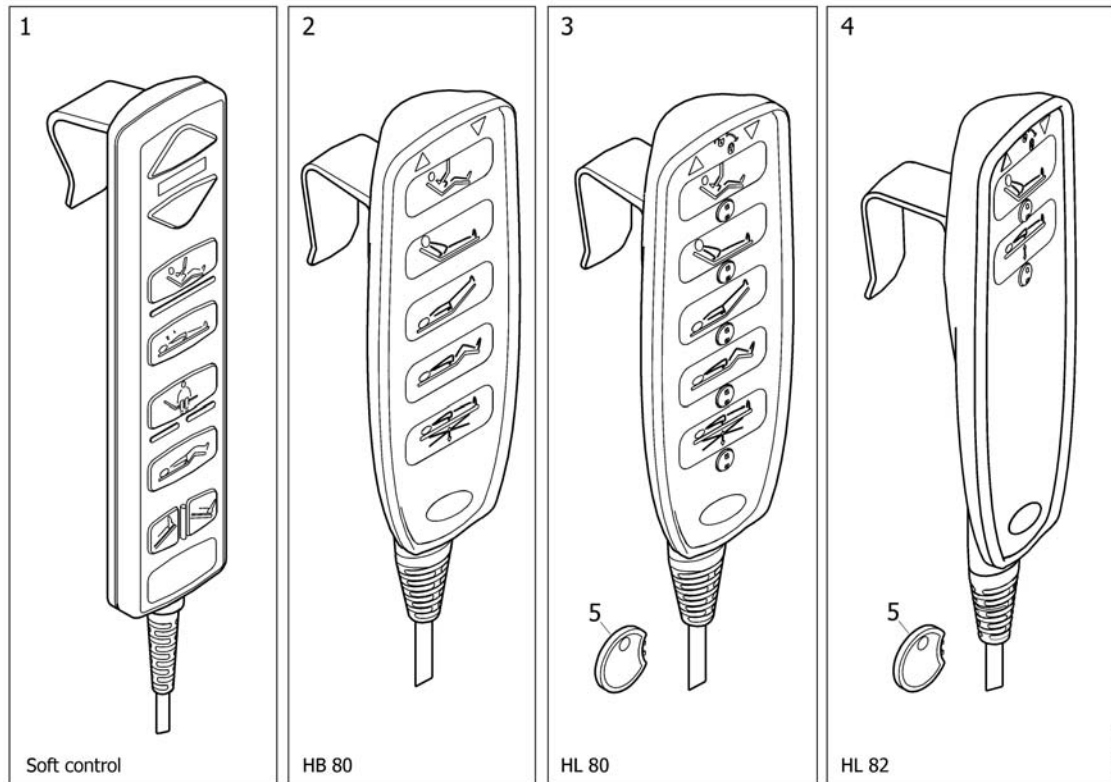

(Hand control)

-	(Extension cable, handcontrol)	1
1	1423983 Manöverdosa softcontrol 4-motors SB750	1
2	1423986 Manöverdosa softcontrol 3-motors SB750/400	1
3	1492876 Manöverdosa 4mot grön knapp SB750 ers 1423902	1
4	1492972 Man.dosa 3mot grön knapp SB750/400 ers 1423904	1
5	319179-9005 Hand control 2 motors for CB09	1