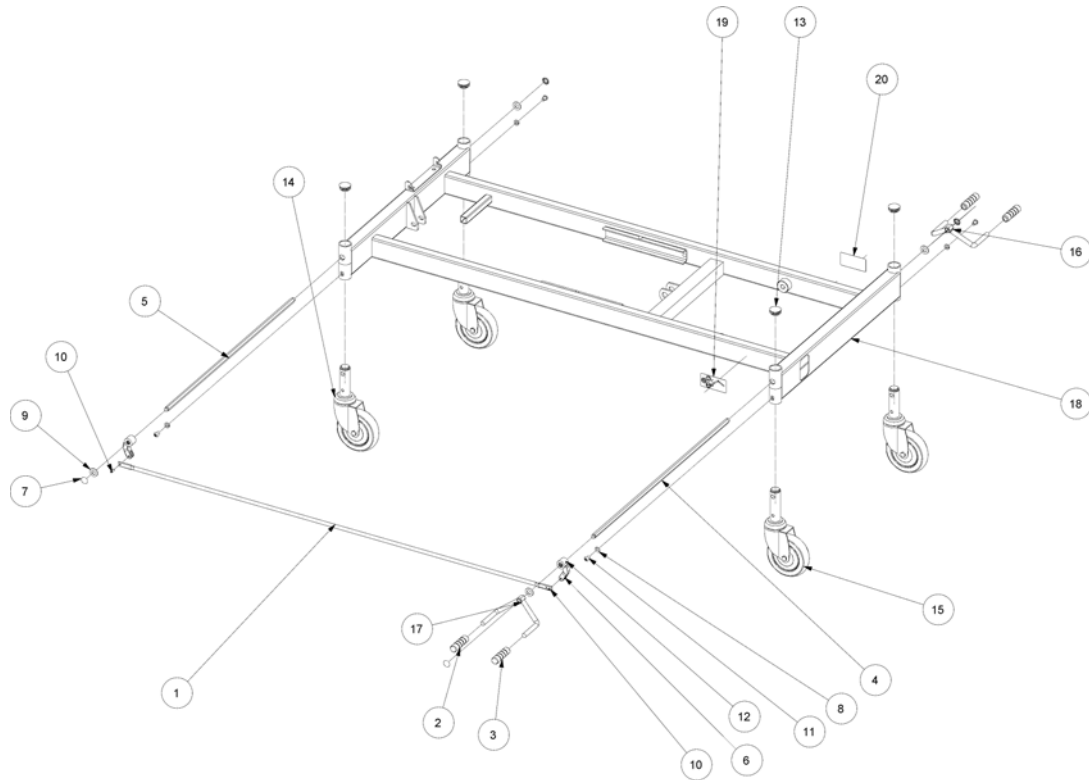

(Ø125 mm castors with central brake and dir. control)

18	-	(Base for 85+90+105 cm width)	1
1	314284-1015	Central brake rod Ø10x15x1369 mm	1
2	414411	Pedalgummi röd c-lås ec kraton-g dia 11.5/20*70	2
3	414412	Pedalgummi grön c-lås ec kraton-g dia 11.5/20*70	2
4	414652.60	Axel nv 11x740	1
5	414653.60	Axel till centralbroms SB750	1
6	414654	Medbringare	2
7	803279	Starlock 10x19 Bedco låsbricka 10x19	4
8	803876	Fjäderbricka	4
9	804239	Nylonbricka 24x13x25 SB750	4
10	806644	Spiralspännstift 5x14	2
11	812875	Skruv mc6s m8x12 fzb hfc 9729	4
12	817243	Stoppskruv	2
13	1423911	Doppsko sfl32	4
14	1423937	Hjul 125mm cb SB750/400 utan riktningsspärr	3
15	1423938	Hjul till SB750/700 cb riktningsspärr 125mm	1
16	1435279-1015	Bromspedal SB750 höger	1
17	1435280-1015	Bromspedal SB750 vänster	1
19	1484312	Label for brake and direction control 40x80 le	1
20	1484313	Label for brake and direction control 40x80 ri	1