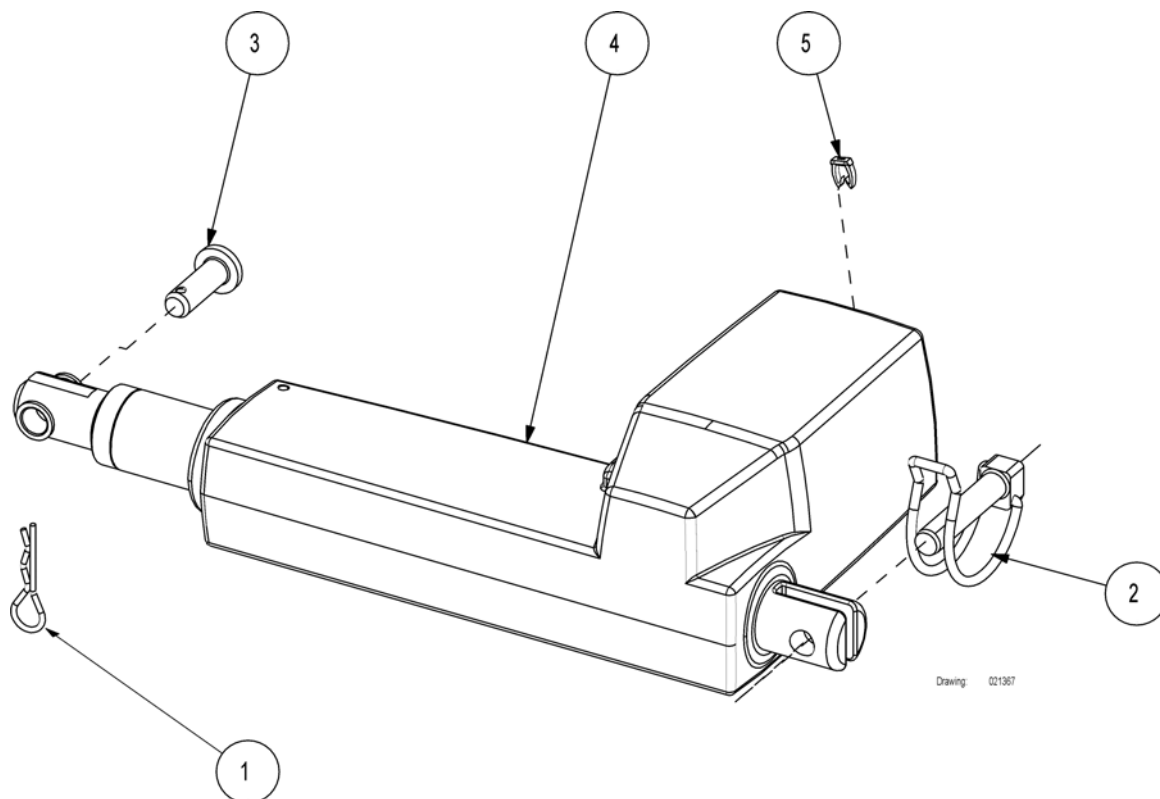

(Motor for backrest)

1	816427	Hårnålssprint SB750 t rygg/lår/ben-motor	1
2	819411	Traktorsprint ø10 till motor SB400/SB440/Etude	1
3	819468	Sprint 10x30 SB750 ryggdelsmotor	1
4	1423908	Motor rygg grå 24v till säng SB750	1
5	1444092	Cable marker 1 brown for backrest motor	1