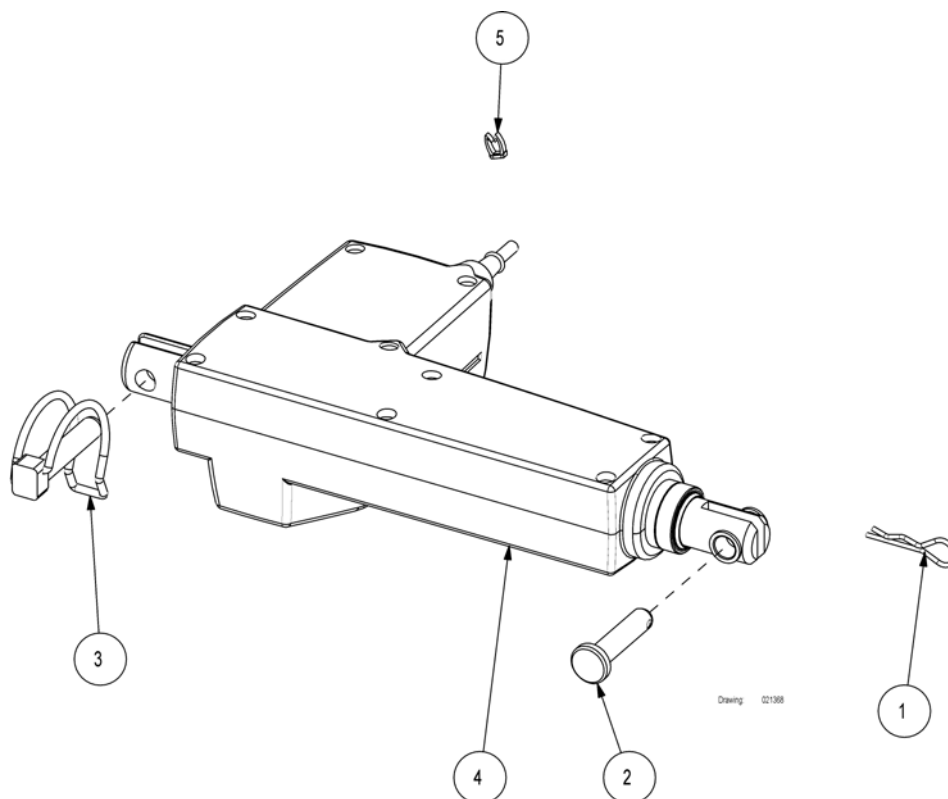

(Motor for thigh section)

-	(Motor for thigh section)	1
-	(Motor for thigh section, V0)	1

(Motor for thigh section)

1	816427	Hårnålssprint SB750 t rygg/lår/ben-motor	1
2	818328	Splitbult 10 x 45	1
3	819411	Traktorsprint ø10 till motor SB400/SB440/Etude	1
4	1423903	Motor ben/lår grå ip66 SB750	1
5	1444094	Cable marker 3 orange for thigh motor	1