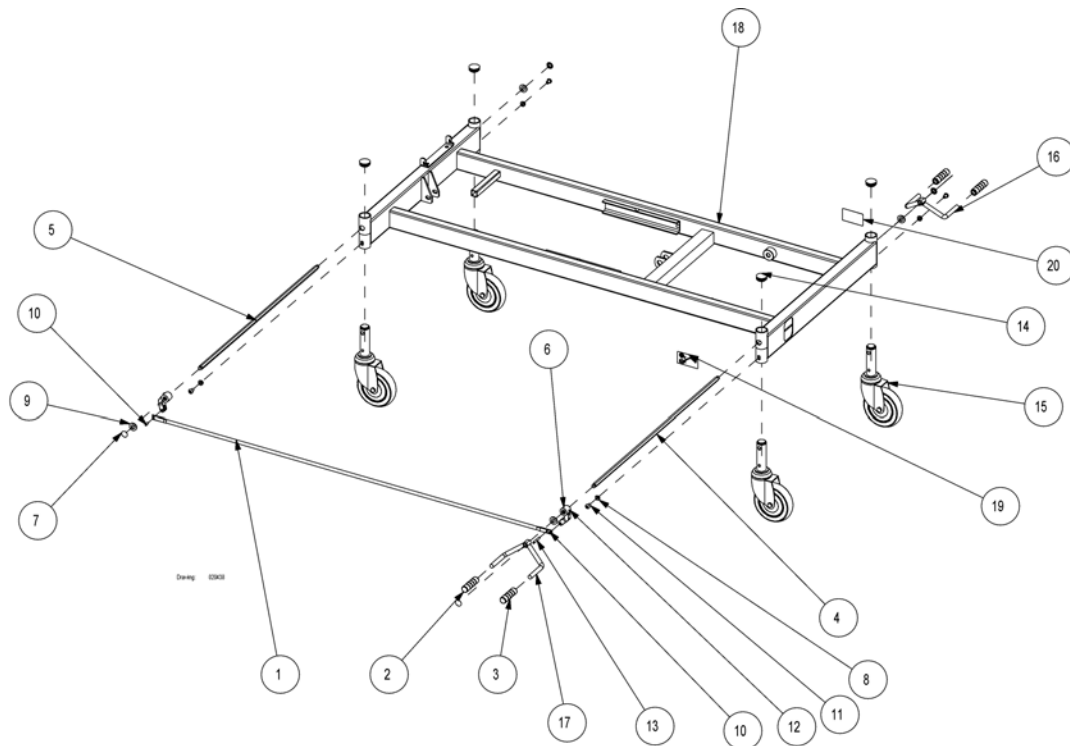

-	(Ø80 mm castors with central brake)	1
-	(Ø100 mm castors with central brake)	1
-	(Ø125 mm castors with central brake)	1
-	(Ø150 mm castors with central brake)	1

(Ø80 mm castors with central brake)

Dwg. 0303