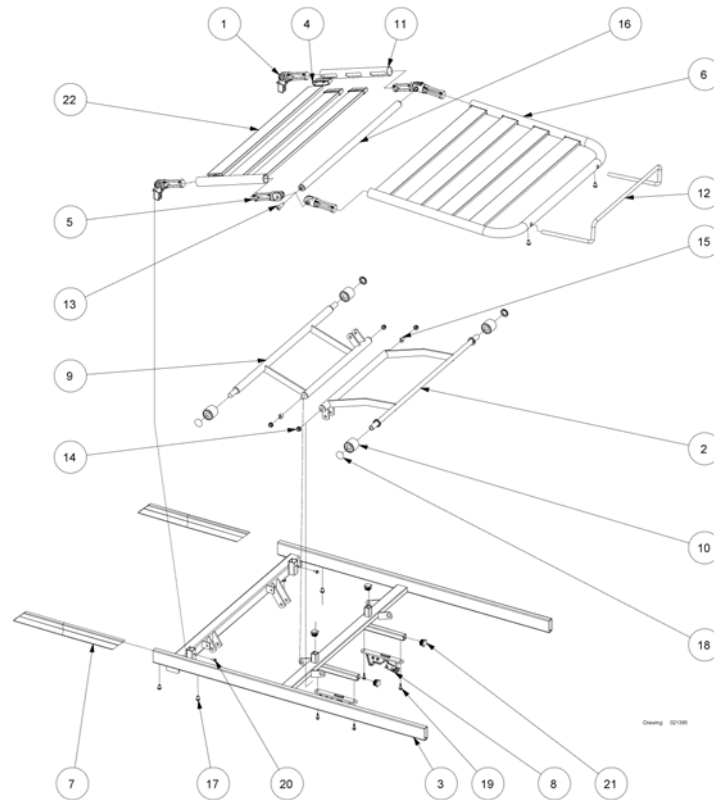

(Top frame, foot end, 183 cm length)

1	021351	Hängselled SB750	2
2	221146-1015	Lifter arm for leg section 85 and 90 cm width	1
3	221165-1015	Top frame foot end 90x183 cm	1
4	314884-7035	Beslag sänglatta SB750 ljusgrå	12
5	314885	Hängselled sängbotten SB750	4
6	320850	Tubular bow for leg section length 183 cm ø32	1
7	320516.60	Insticksrör SB750	2
8	320529-7035	Låsbeslag SB750 grå sängbotten/lyft st	2
9	320882-1015	Lifter arm for thigh section 85 and 90 cm width	1
10	405479-7035	Nylonrulle d 40/17x38	4
11	420127	Rörstycke rördel SB750	2
13	420623	Bult m8x3.4	2
14	420625-7035	Plastbussning styrarmar SB750 grå	4
15	420649-7035	Fixeringsrör styrarmar SB750 grå	2
16	421458-1015	Distance tube for lifter arm 85 and 90 cm width	1
17	812875	Skruv mc6s m8x12 fzb hfc 9729	6
18	815764	Starlock dia 16 SB750	4
19	819407	Skruv självgående 5.5x19 SB750	4
20	821235	Screw ø5x12 thread form ing	2
21	1423915	Doppsko 20x20 SB750	4
22	1484059	Lamell 85/90cm SB750 70cm	7
12	420163-0005	Madrass stopp fotände SB750	1