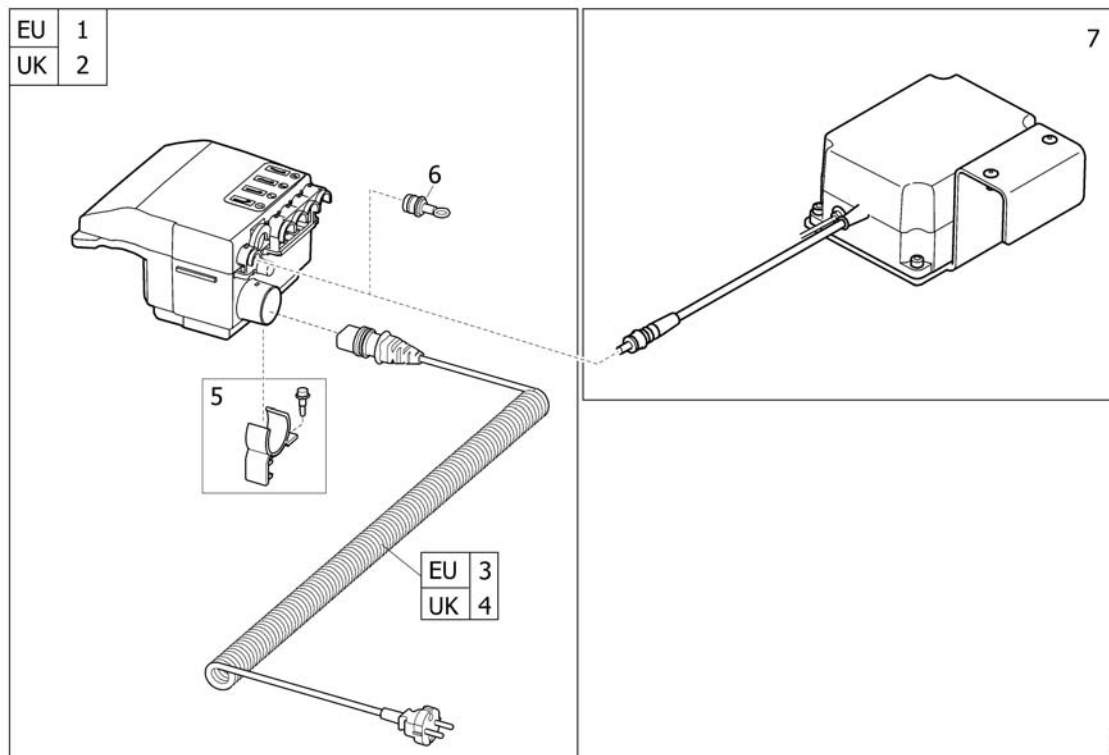

(Control unit with battery backup)

1	SP1441301	(Control unit CB09, EU, for battery backup)	1
2	SP1526967	(Control unit CB09, UK, for battery backup)	1
3	1424000	Nätkabel grå 755/750/400/vis NilcolIII/combi 3-d elekt	1
4	819430	Power cable UK	1
5	SP1580782	(Bracket for control unit CB09, cpl.)	1
6	1441299-7035	Plug for control unit CB09	1
7	1524336-0154	Batterienhet till batteribackup SB755	1