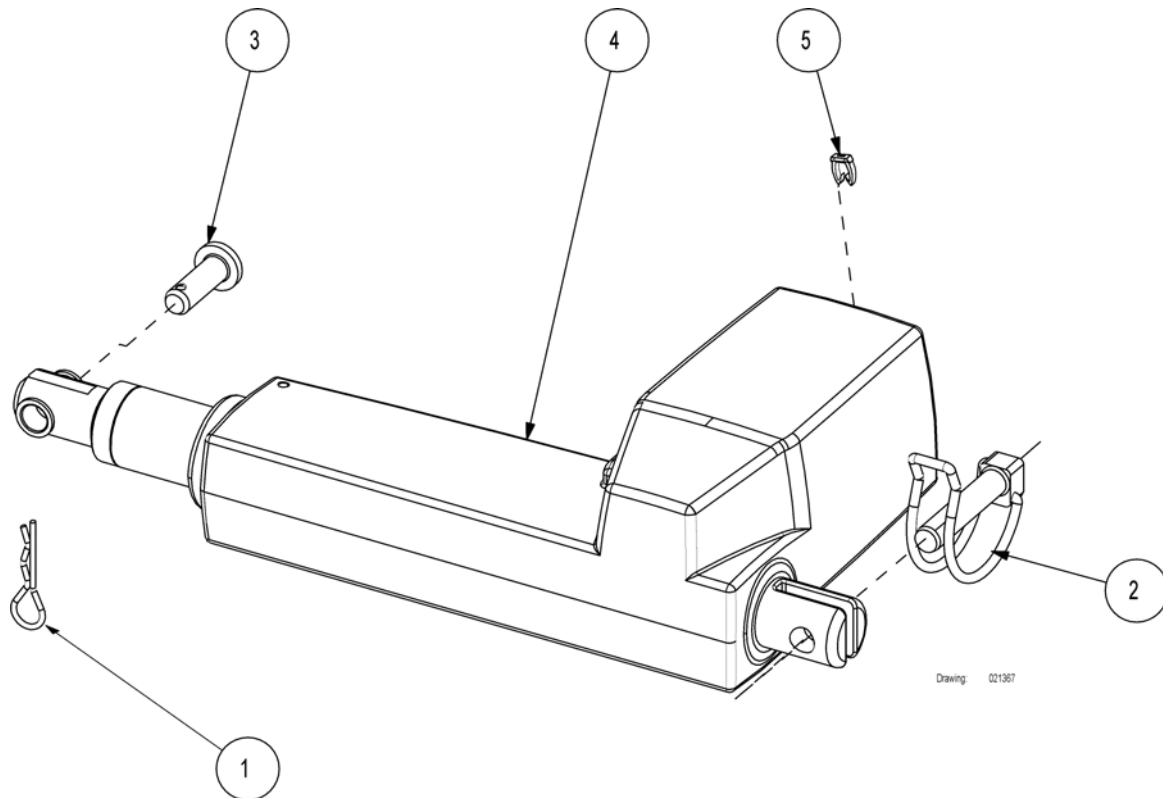

(Motor for backrest, with emergency lowering handle)

1	816427	Hårnålssprint SB750 t rygg/lår/ben-motor	1
2	819411	Traktorsprint ø10 till motor SB400/SB440/Etude	1
3	819468	Sprint 10x30 SB750 ryggdelsmotor	1
4	1441227	24v motor Ia31 ip66 ra I 7035	1
5	1444092	Cable marker 1 brown for backrest motor	1