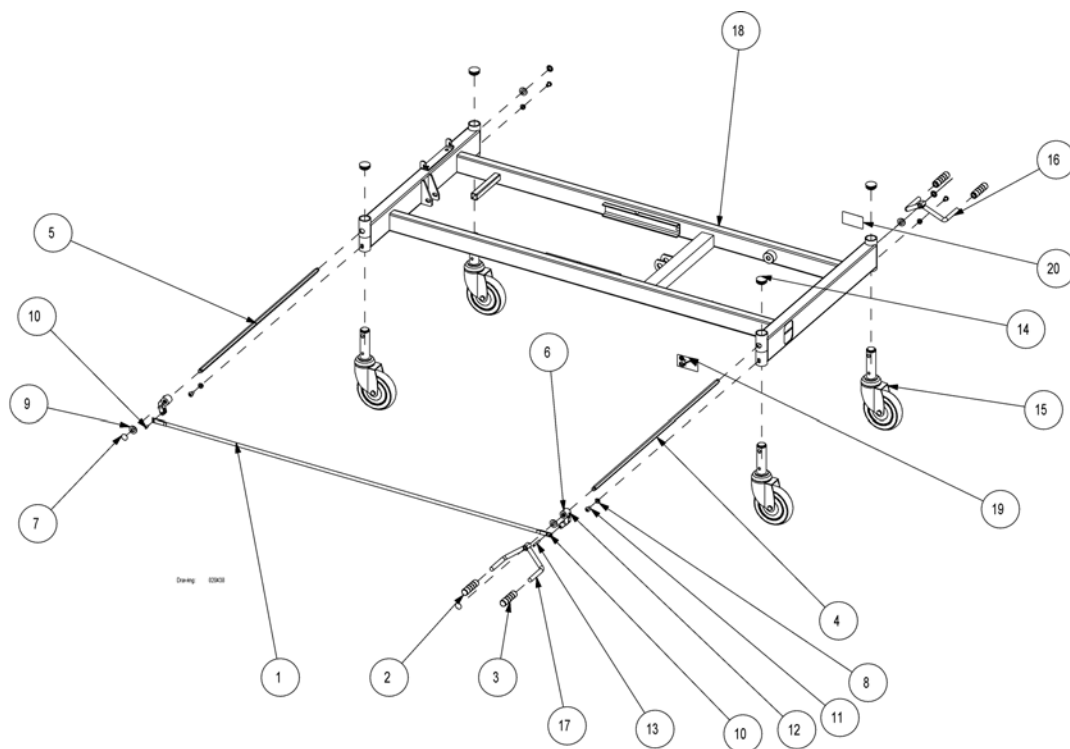

(Ø100 mm castors with central brake)

Dwg: 0303

18	-	(Base for 85+90+105 cm width)	1
1	314284-1015	Central brake rod Ø10x15x1369 mm	1
2	414411	Pedalgummi röd c-lås ec kraton-g dia 11.5/20*70	2
3	414412	Pedalgummi grön c-lås ec kraton-g dia 11.5/20*70	2
4	414652.60	Axel nv 11x740	1
5	414653.60	Axel till centralbroms SB750	1
6	414654	Medbringare	2
7	803279	Starlock 10x19 Bedco låsbricka 10x19	4
8	803876	Fjäderbricka	4
9	804239	Nylonbricka 24x13x25 SB750	4
10	806644	Spiralspännstift 5x14	2
11	812875	Skruv mc6s m8x12 fzb hfc 9729	2
12	817243	Stoppskruv	2
13	821213	Spiralspännstift	1
14	1423911	Doppsko sfl32	4
15	819460	Hjul 100 mm cb SB700/750 utan riktningspär	4
16	1435279-1015	Bromspedal SB750 höger	1
17	1435280-1015	Bromspedal SB750 vänster	1
19	1492781	Label for brake 40x70 left	1
20	1492782	Label for brake 40x70 right	1