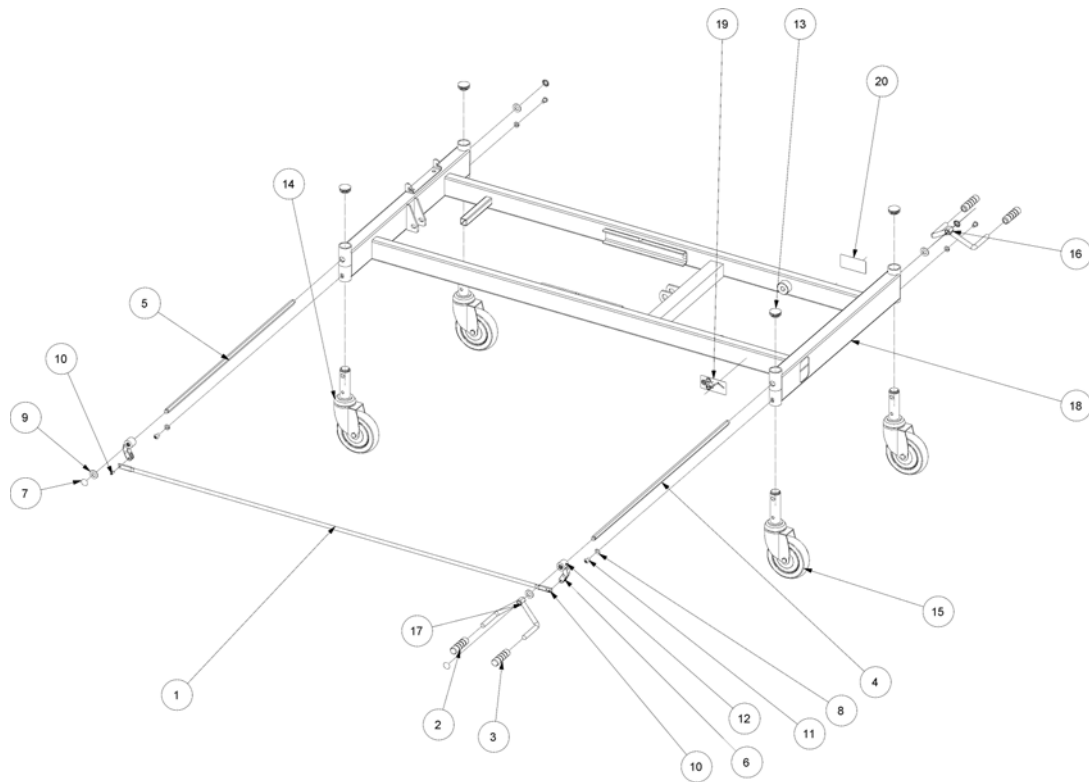

(Ø150 mm castors with central brake and dir. control)

18	-	(Base for 85+90+105 cm width)	1
1	314284-1015	Central brake rod Ø10x15x1369 mm	1
2	414411	Pedalgummi röd c-lås ec kraton-g dia 11.5/20*70	2
3	414412	Pedalgummi grön c-lås ec kraton-g dia 11.5/20*70	2
4	414652.60	Axel nv 11x740	1
5	414653.60	Axel till centralbroms SB750	1
6	414654	Medbringare	2
7	803279	Starlock 10x19 Bedco låsbricka 10x19	4
8	803876	Fjäderbricka	4
9	804239	Nylonbricka 24x13x25 SB750	4
10	806644	Spiralspännstift 5x14	2
11	812875	Skruv mc6s m8x12 fzb hfc 9729	4
12	817243	Stoppskruv	2
13	1423911	Doppsko sfl32	4
14	1423988	Hjul 150mm cb till SB750	3
15	1423989	Castor ø150 tente with central brake and dir. c	1
16	1435279-1015	Bromspedal SB750 höger	1
17	1435280-1015	Bromspedal SB750 vänster	1
19	1484312	Label for brake and direction control 40x80 le	1
20	1484313	Label for brake and direction control 40x80 ri	1