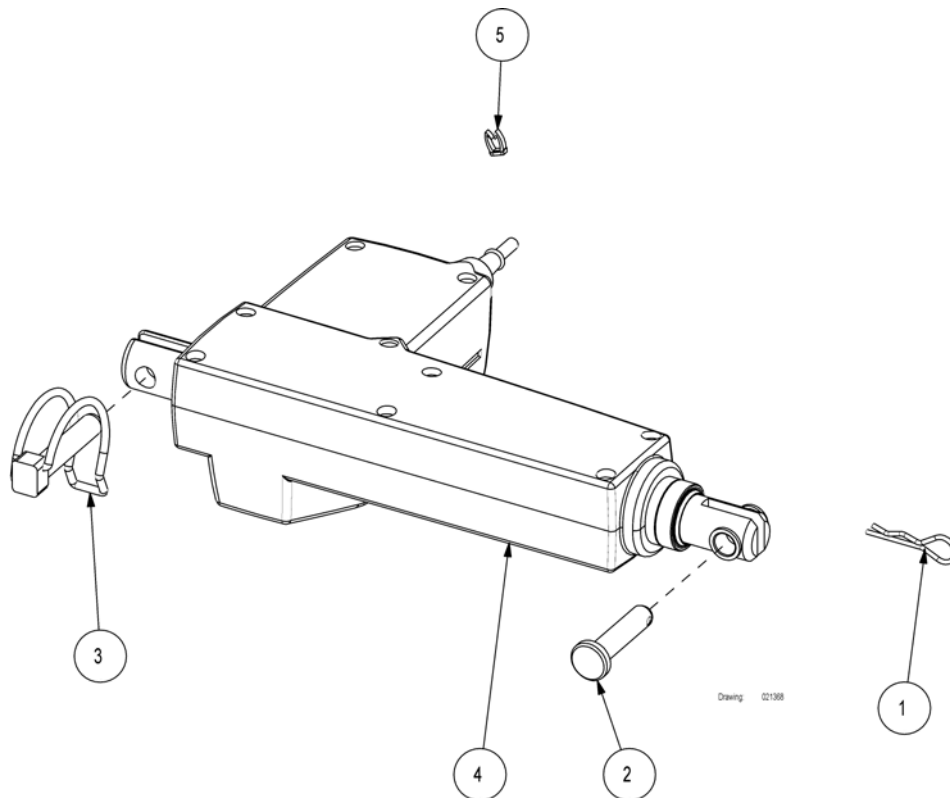

(Motor for thigh section, V0)

1	816427	Hårnålssprint SB750 t rygg/lår/ben-motor	1
2	818328	Splitbult 10 x 45	1
3	819411	Traktorsprint ø10 till motor SB400/SB440/Etude	1
4	1492476-7035	24v motor LA31 IP66 ra I 7035	1
5	1444094	Cable marker 3 orange for thigh motor	1