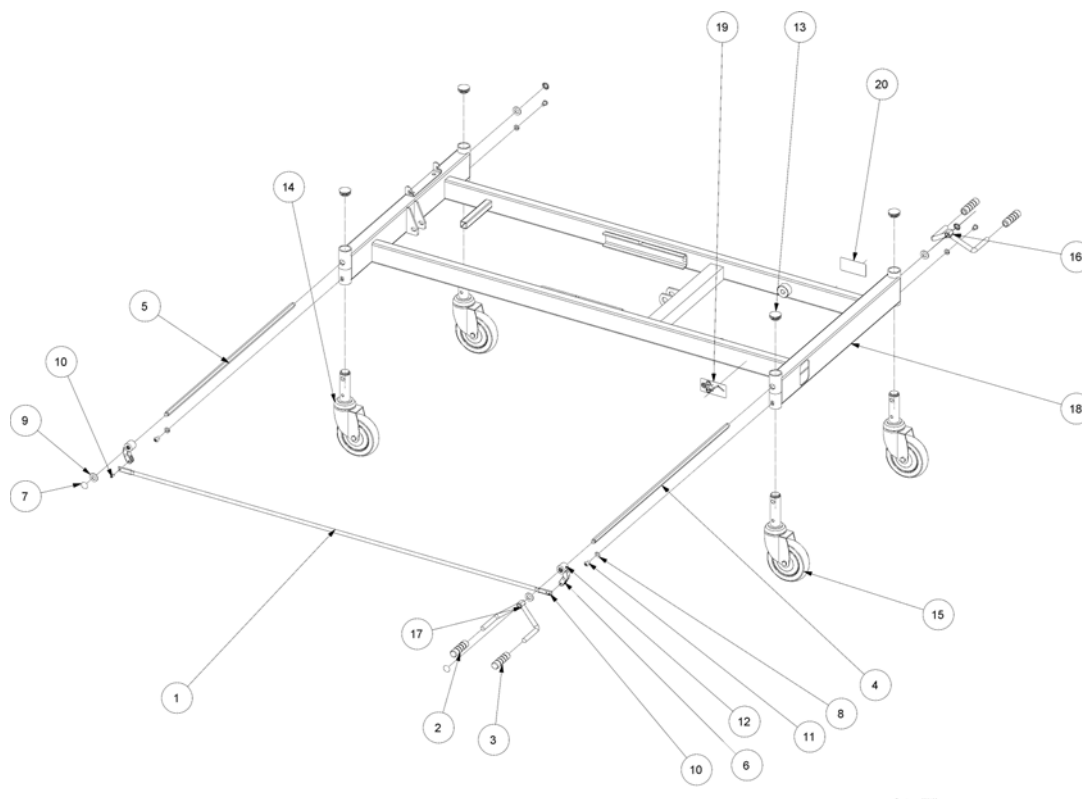

(Ø100 mm castors with central brake and dir. control)

18	-	(Base for 85+90+105 cm width)	1
1	314284-1015	Central brake rod Ø10x15x1369 mm	1
2	414411	Pedalgummi röd c-lås ec kraton-g dia 11.5/20*70	2
3	414412	Pedalgummi grön c-lås ec kraton-g dia 11.5/20*70	2
4	414652.60	Axel nv 11x740	1
5	414653.60	Axel till centralbroms SB750	1
6	414654	Medbringare	2
7	803279	Starlock 10x19 Bedco låsbricka 10x19	4
8	803876	Fjäderbricka	4
9	804239	Nylonbricka 24x13x25 SB750	4
10	806644	Spiralspännstift 5x14	2
11	812875	Skruv mc6s m8x12 fzb hfc 9729	4
12	817243	Stoppskruv	2
13	1423911	Doppsko sfl32	4
14	819460	Hjul 100 mm cb SB700/750 utan riktningsspärr	3
15	819459	Hjul 100mm cb SB700/ Staccata m riktningsspärr	1
16	1435279-1015	Bromspedal SB750 höger	1
17	1435280-1015	Bromspedal SB750 vänster	1
19	1484312	Label for brake and direction control 40x80 le	1
20	1484313	Label for brake and direction control 40x80 ri	1