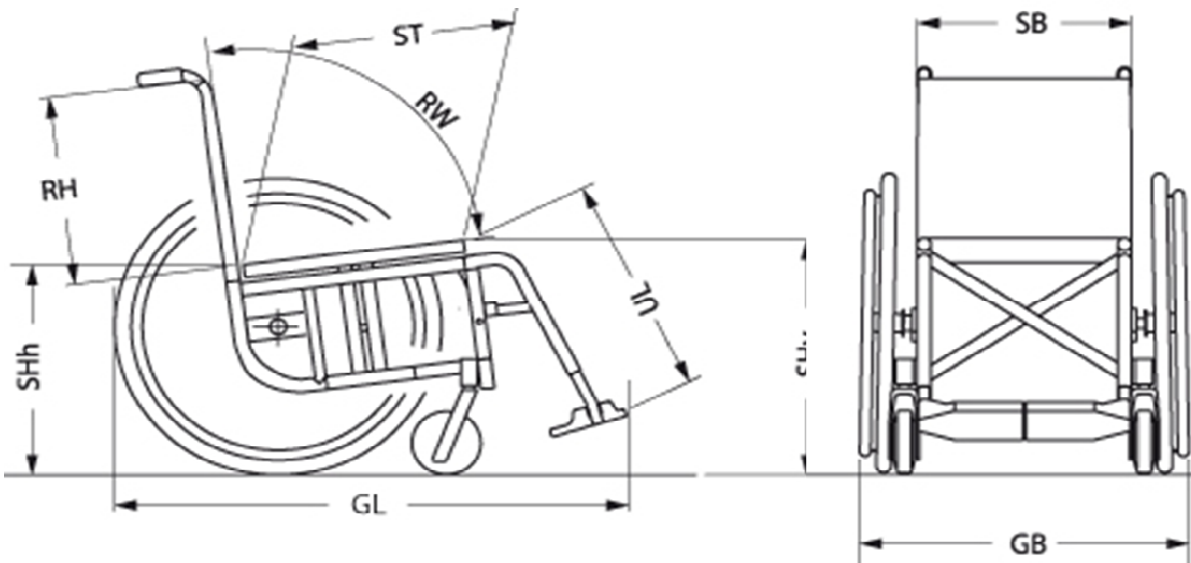

# KÜSCHALL COMPACT

Technical Sheet

Legenda misure

Compatibilità freni

Scissor brakes	Seat depth	Rear wheel position					
		1	2	3	4	5	6
ST32-38		Red	Red	Red	Red	Green	Green
ST40		Red	Red	Red	Red	Green	Green
ST42		Red	Red	Red	Green	Green	Green
ST44		Red	Red	Green	Green	Green	Green
ST46		Red	Green	Green	Green	Green	Green
ST48		Green	Green	Green	Green	Green	Green
ST50		Green	Green	Green	Green	Green	Green

Posizionamento montaggio ruotine anteriori

Front wheel / Front wheel attachment	High mounted	Standard mounted	Low mounted
4"	41 - 48	44 - 51	47 - 53
5"	44 - 49	47 - 52	50 - 53
6"	46 - 51	49 - 53	52 - 53
7"	48 - 52	51 - 53	54 - 55*