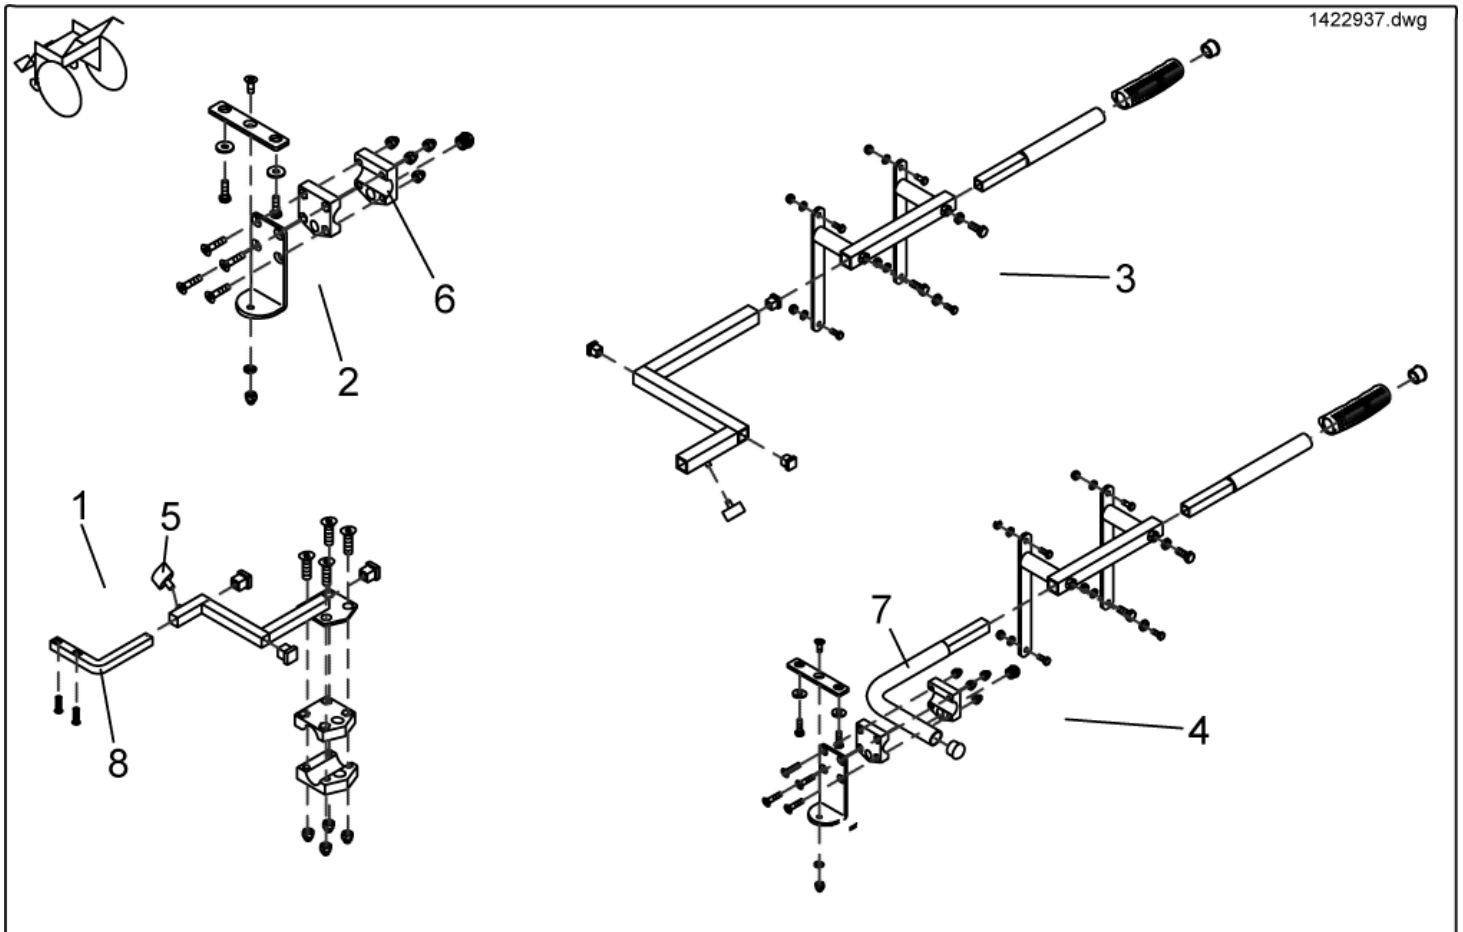

Control Unit support - For Attendant Control

item	ordercode	description	quantity
1	SP1422937	ASSEMBLY KIT F. STD. CARER SEAT CONTROL LH .	1
1	SP1422936	ASSEMBLY KIT RH F. STD. CARER SEAT CONTROL	1
2	SP1422818	ASSEMBLY KIT F. SWITCHABLE CARER CONTROL CPL.	1
3	SP1422814	ASSEMBLY KIT F. SWITCHABLE CARER CONTROL CPL., RECARO LH	1
3	SP1422813	ASSEMBLY KIT F. SWITCHABLE CARER CONTROL CPL., RECARO RH	1
4	SP1422819	ASSEMBLY KIT F. SWITCHABLE CARER RECARO CONTROL	1
5	L31001	HAND KNOB M6 X 10	1
6	Z12008A.P40	GRIPPING CLIP W. HEXAGON HOLE	2
7	F383065-9005	HOLDER FOR CARER RECARO CONTROL; RAL 9005, DEEP BLACK	1
8	SP1440289	ATTENDANT JOYSTICK BOX SUPPORT REM 24SD WITH SCREWS, LEFT	1
8	SP1440288	ATTENDANT JOYSTICK BOX SUPPORT REM 24SD WITH SCREWS, RIGHT	1
-		MORE CONTROLL UNIT SUPPORTS »»» SEE "CONTROL UNIT SUPPORT TABULAR"	1