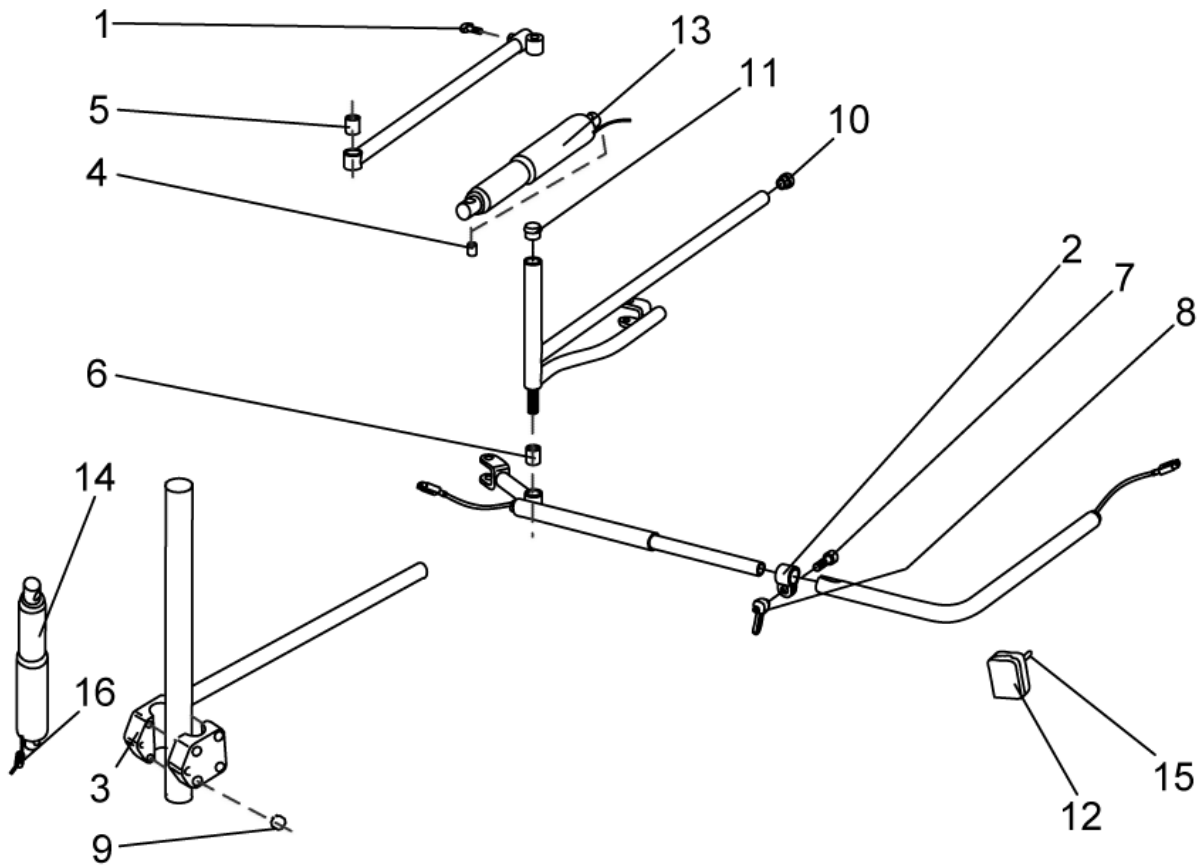

Central Steering

SP1422800.dwg

item	ordercode	description	quantity
-	P10066	ACS-TRAY CONTROL BOX	1
1	L36999	KNOB 32 MM, HOLE 5,8 MM	1
2	Z183001A	RUBBER GAITER; BLACK	1
3	P30907	FOIL KEYPAD	1
4	GSM55120	ACS-JOYSTICK F. TRAYCONTROL	1
5	P41108	ACS-BUS CABLE SOCKET	1
6	P41107	PROGRAMMER SOCKET	1
7	P41106	CHARGER SOCKET	1
8	P30493	HORN	1
9	5006720	CLAMP 22 MM	2
10	Z16001A	CLAMP	1
11	L01008	TUBE END PLUG SL 22	2

Chin Control Dash Board

SP1422802.dwg

item	ordercode	description	quantity
1	Z183265	FOAM CONTROL KNOB CPL.	1
2	Z183001A	RUBBER GAITER; BLACK	1
3	P10304	JOYSTICK	1
4	Z183229	JOYSTICK KNOB CPL.	2
5	F383019	UPPER HOUSING; GREY	1
6	Z183242	LOWER HOUSING LH	1
6	Z183241	LOWER HOUSING RH	1
7	P41106	CHARGER SOCKET	1
8	T95099	O-RING 14-3 MM	1
9	P41104	PROGRAMMER SOCKET	1
9	P41108	ACS-BUS CABLE SOCKET	1
9	P41106	CHARGER SOCKET	1
10	Z183243	ACS-CHIN CONTROL JOYSTICK SWITCH LH	1
10	Z183244	ACS-CHIN CONTROL JOYSTICK SWITCH RH	1
-	P10475	STICKERSET (ACS CHIN CONTROL)	1
-	P09594	FERRITE SLEEVE C=6.4,D=2 TDK ZCAT 1325-0530A	1
-	P30499	HORN (DIGISOUND)	1
-	Z183048	HORN CLAMP	1
-	GME61927	FIXING CLAMP	2

Chin Control Assembly Kit

F3_Kinn_Abschwenk.dwg

item	ordercode	description	quantity
1	L31001	HAND KNOB M6 X 10	1
2	5006720	CLAMP 22 MM	1
3	Z12009A	CLAMP	2
4	4000665-0002	SPACER BUSH 10X1X22,5	2
5	A17012A	BUSH RD. 18 X 22	1
6	Z131009A	BUSH RD. 18 X 3 X 22	1
7	E30101	CUP HEAD NIBBED BOLT M8 X 25	1
-	L01041	NUT CAP M8	2
-	L01037	NUT CAP M12	2
8	L32901	LEVER M8; BLACK	1
9	K22103	CAP A10	1
10	L01049	TUBE END PLUG SL 18	2
11	L01008	TUBE END PLUG SL 22	4
12	L90994	MULTIBOX SMALL	1
13	P00082	ACTUATOR LA 22.5E-75-24 INCL CABLE AND SWITCH	1
14	P00081	ACTUATOR LA 22.5E-100-24 WITH STOP-SWI	1
-	P12194	POLYSWITCH FUSE RXE 135	1
15	P30109	TOGGLE SWITCH SINGLE POLE	1
15	Z183011A	TOGGLE SWITCH EXTENSION; GREY	1
16	P09596	FERRITE SLEEVE C=8 D=1	1