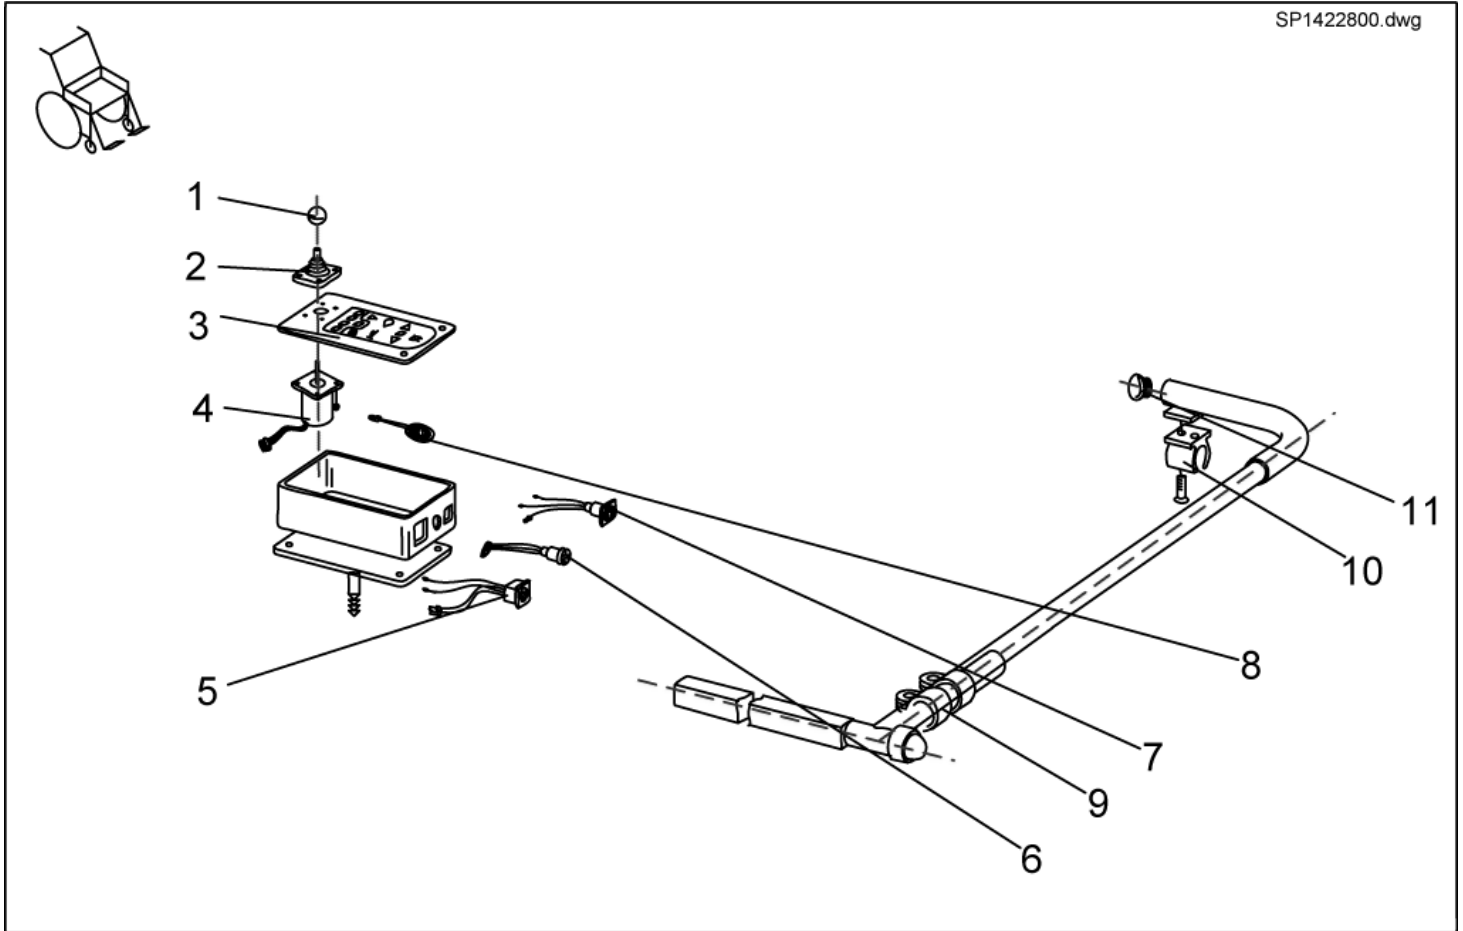

Central Steering

SP1422800.dwg

item	ordercode	description	quantity
-	P10066	ACS-TRAY CONTROL BOX	1
1	L36999	KNOB 32 MM, HOLE 5,8 MM	1
2	Z183001A	RUBBER GAITER; BLACK	1
3	P30907	FOIL KEYPAD	1
4	GSM55120	ACS-JOYSTICK F. TRAYCONTROL	1
5	P41108	ACS-BUS CABLE SOCKET	1
6	P41107	PROGRAMMER SOCKET	1
7	P41106	CHARGER SOCKET	1
8	P30493	HORN	1
9	5006720	CLAMP 22 MM	2
10	Z16001A	CLAMP	1
11	L01008	TUBE END PLUG SL 22	2

Chin Control Dash Board

SP1422802.dwg

item	ordercode	description	quantity
1	Z183265	FOAM CONTROL KNOB CPL.	1
2	Z183001A	RUBBER GAITER; BLACK	1
3	P10304	JOYSTICK	1
4	Z183229	JOYSTICK KNOB CPL.	2
5	F383019	UPPER HOUSING; GREY	1
6	Z183242	LOWER HOUSING LH	1
6	Z183241	LOWER HOUSING RH	1
7	P41106	CHARGER SOCKET	1
8	T95099	O-RING 14-3 MM	1
9	P41104	PROGRAMMER SOCKET	1
9	P41108	ACS-BUS CABLE SOCKET	1
9	P41106	CHARGER SOCKET	1
10	Z183243	ACS-CHIN CONTROL JOYSTICK SWITCH LH	1
10	Z183244	ACS-CHIN CONTROL JOYSTICK SWITCH RH	1
-	P10475	STICKERSET (ACS CHIN CONTROL)	1
-	P09594	FERRITE SLEEVE C=6.4,D=2 TDK ZCAT 1325-0530A	1
-	P30499	HORN (DIGISOUND)	1
-	Z183048	HORN CLAMP	1
-	GME61927	FIXING CLAMP	2