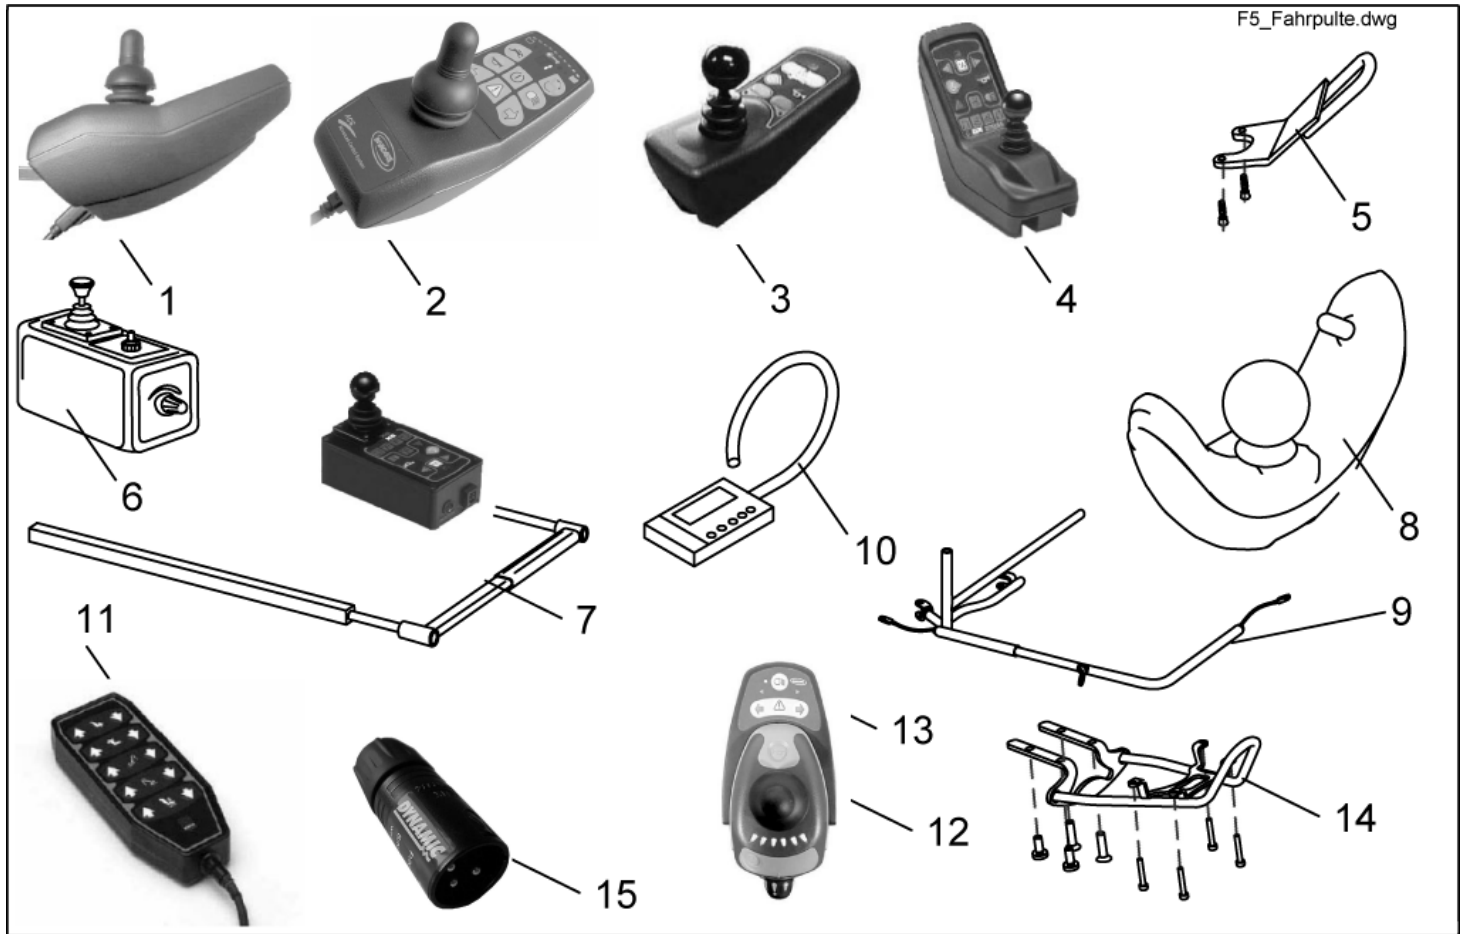

Control Unit/ Joystickbox

item	ordercode	description	quantity
1	P10150	REMOTE REM 24 SC	1
-	Z183229	JOYSTICK KNOB CPL.	1
-	GSM9917	KEYPAD WITH REM 24SC HOUSING FACEPLATE	1
2	1436541	REMOTE REM 24 SD	1
3	P10156	REMOTE REM G80 I	1
4	1419205	JOYSTICK BOX REM 34 (DOLPHIN)	1
5	SP1422827	GUARD BOW F. G80I REMOTE CPL.	1
5	SP1422828	GUARD BOW F. REM 24 REMOTE CPL.	1
6	6001425	ACS CTRL. FOR ATTENDANT SWITCHABLE	1
6	1449299	SHARK Nachrüstsatz Bedienung Begleitperson, umschaltbar	1
7	SP1422799	SWING-OUT MIDDLE CONTROL LH CPL.	1
7	SP1422800	SWING-OUT MIDDLE CONTROL RH CPL.	1
8	SP1422801	ACS CHIN CONTROL LH CPL.	1
8	SP1422802	ACS CHIN CONTROL RH CPL.	1
-	1422947	ASSEMBLY KIT F. CHIN CONTROL HOLDER CPL.	1
-	SP1422951	ASSEMBLY KIT F. CHIN CONTROL HOLDER RECARO CPL.	1
9	SP1422946	ELECTR. VERTICAL SWING-OUT CHIN CONTROL ASSEMBLY KIT	1
9	SP1422944	ASSEMBLY KIT RH F. EL. HORIZONTAL SWING-OUT CHIN CONTROL	1
9	SP1422945	ASSEMBLY KIT FOR ELECTR. HORIZONTAL SWING-OUT CHIN CONTROL, LH CPL.	1
9	SP1422942	ASSEMBLY KIT RH F. MANUAL HORIZONTAL SWING-OUT CHIN CONTROL	1
9	SP1422943	ASSEMBLY KIT FOR ELECTR. HORIZONTAL SWING-OUT CHIN CONTROL	1
10	6001450	ACS-HAND PROGRAMMER, "F; GER; ESP"	1
11	F382007	ARC5 CONTROL CPL.	1
12	SP1440287	REMOTE SHARK WITH LIGHTENING	1
13	1440541	LIGHTING REMOTE	1
14	1442691	GUARD BOW FOR SHARK WITH LIGHTS REMOTE CPL.	1
15	1441551	PROGRAMMING ADAPTER SHARK (UNCONDITIONALLY NECESSARY TO PROGRAM SHARK)	1