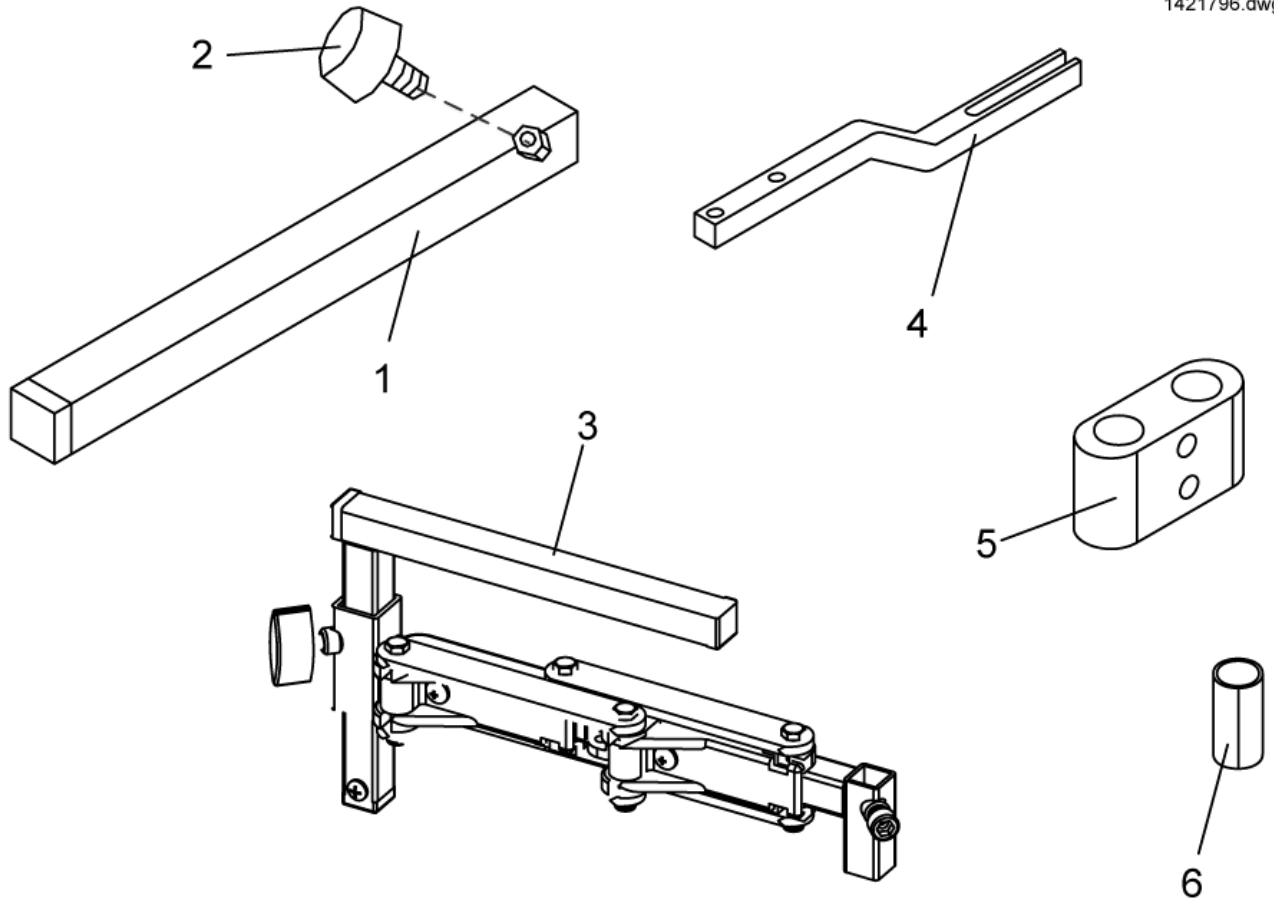

Chin Control Dash Board

SP1422802.dwg

item	ordercode	description	quantity
1	Z183265	FOAM CONTROL KNOB CPL.	1
2	Z183001A	RUBBER GAITER; BLACK	1
3	P10304	JOYSTICK	1
4	Z183229	JOYSTICK KNOB CPL.	2
5	F383019	UPPER HOUSING; GREY	1
6	Z183242	LOWER HOUSING LH	1
6	Z183241	LOWER HOUSING RH	1
7	P41106	CHARGER SOCKET	1
8	T95099	O-RING 14-3 MM	1
9	P41104	PROGRAMMER SOCKET	1
9	P41108	ACS-BUS CABLE SOCKET	1
9	P41106	CHARGER SOCKET	1
10	Z183243	ACS-CHIN CONTROL JOYSTICK SWITCH LH	1
10	Z183244	ACS-CHIN CONTROL JOYSTICK SWITCH RH	1
-	P10475	STICKERSET (ACS CHIN CONTROL)	1
-	P09594	FERRITE SLEEVE C=6.4,D=2 TDK ZCAT 1325-0530A	1
-	P30499	HORN (DIGISOUND)	1
-	Z183048	HORN CLAMP	1
-	GME61927	FIXING CLAMP	2

Chin Control Assembly Kit

F3_Kinn_Abschwenk.dwg

item	ordercode	description	quantity
1	L31001	HAND KNOB M6 X 10	1
2	5006720	CLAMP 22 MM	1
3	Z12009A	CLAMP	2
4	4000665-0002	SPACER BUSH 10X1X22,5	2
5	A17012A	BUSH RD. 18 X 22	1
6	Z131009A	BUSH RD. 18 X 3 X 22	1
7	E30101	CUP HEAD NIBBED BOLT M8 X 25	1
-	L01041	NUT CAP M8	2
-	L01037	NUT CAP M12	2
8	L32901	LEVER M8; BLACK	1
9	K22103	CAP A10	1
10	L01049	TUBE END PLUG SL 18	2
11	L01008	TUBE END PLUG SL 22	4
12	L90994	MULTIBOX SMALL	1
13	P00082	ACTUATOR LA 22.5E-75-24 INCL CABLE AND SWITCH	1
14	P00081	ACTUATOR LA 22.5E-100-24 WITH STOP-SWI	1
-	P12194	POLYSWITCH FUSE RXE 135	1
15	P30109	TOGGLE SWITCH SINGLE POLE	1
15	Z183011A	TOGGLE SWITCH EXTENSION; GREY	1
16	P09596	FERRITE SLEEVE C=8 D=1	1

Control Unit support - Standard/ swing away

1421796.dwg

item	ordercode	description	quantity
1	SPS183040	REMOTE HOLDER STANDARD	1
2	L31001	HAND KNOB M6 X 10	1
3	SP1421796	SWING-OUT ACS REMOTE HOLDER LH	1
3	SP1421795	SWING-OUT ACS REMOTE HOLDER RH	1
4	SP1440493	JOYSTICK BOX SUPPORT SWING-OUT REM 24SD AJ, WITH SCREWS	1
5	1440631	TUBE CLAMP DIA 22 MM; BLACK	1
6	Z183264.99	BUSH RD. 22 X 1,5 X 40	4
-		MORE CONTROLL UNIT SUPPORTS »»» SEE "CONTROL UNIT SUPPORT TABULAR"	1