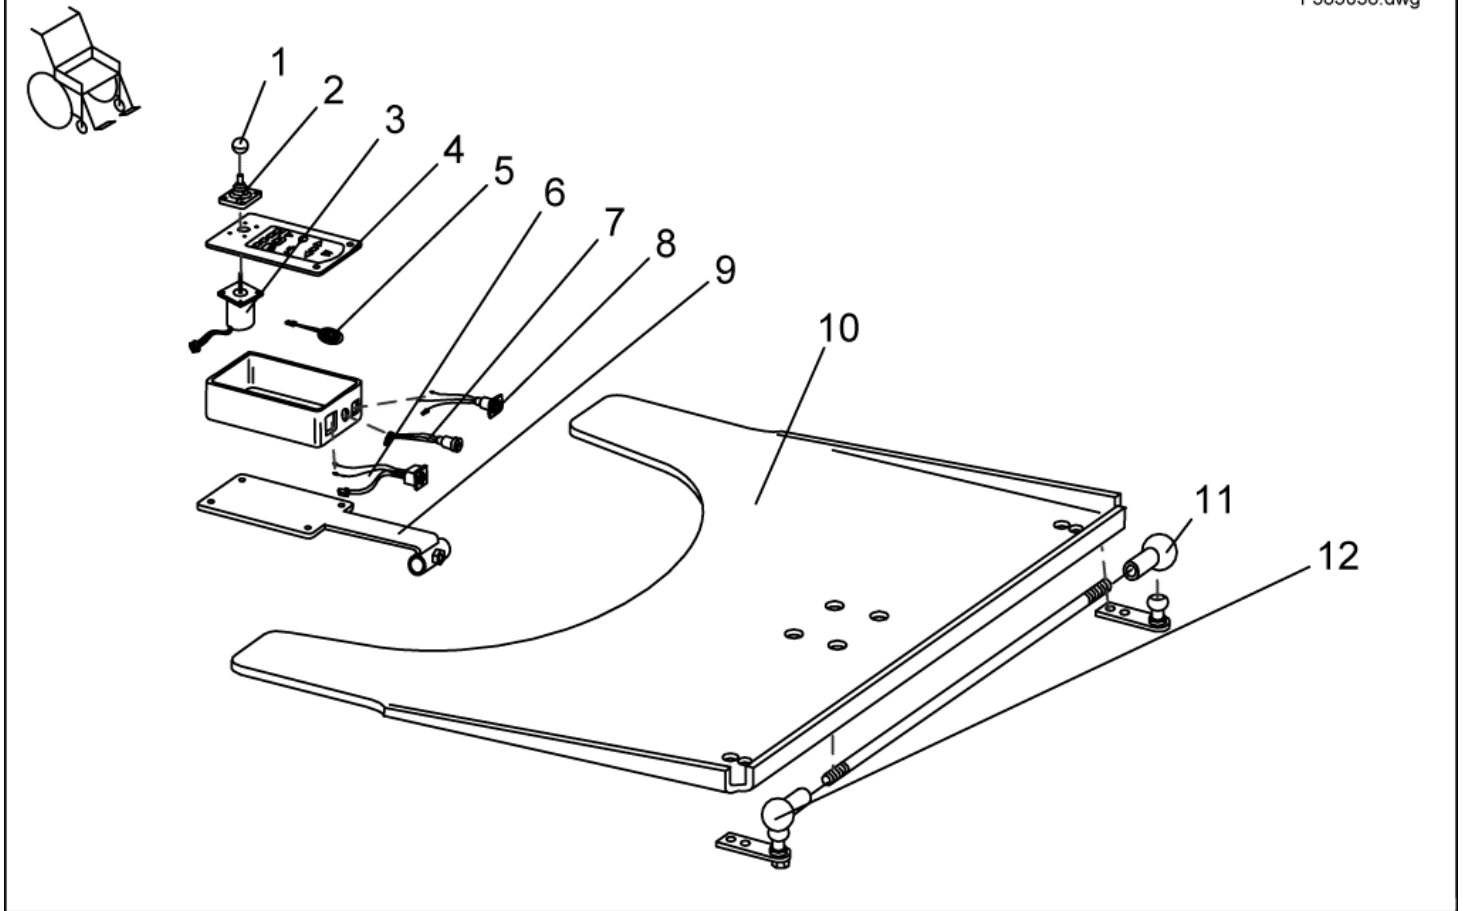

Desk/ Tray control

Z177036.dwg

item	ordercode	description	quantity
1-6	SP1422952	SWING-OUT TRAY F. CONTROL LH CPL.	1
1-6	SP1422953	SWING-OUT TRAY F. CONTROL RH CPL.	1
2-6	SPZ177011	TRAY SUPPORT FIXING KIT CPL.	1
1	Z177017	TRAY-LH CONTROL; TRANSPARENT	1
1	Z177016	TRAY-RH CONTROL; TRANSPARENT	1
2	L01008	TUBE END PLUG SL 22	1
3	L01037	NUT CAP M12	2
4	L31001	HAND KNOB M6 X 10	1
5	Z17032A	BUSH RD. 19 X 3.5 X 25	4
6	L01055	TUBE END PLUG E 15 X 15	2
7	SP1422798	TRAY CONTROL CPL.	1

Tray Control

F383038.dwg

item	ordercode	description	quantity
-	P10066	ACS-TRAY CONTROL BOX	1
1	L36999	KNOB 32 MM, HOLE 5,8 MM	1
2	Z183001A	RUBBER GAITER; BLACK	1
3	GSM55120	ACS-JOYSTICK F. TRAYCONTROL	1
4	P30907	FOIL KEYPAD	1
5	P30493	HORN	1
6	P41108	ACS-BUS CABLE SOCKET	1
7	P41107	PROGRAMMER SOCKET	1
8	P41106	CHARGER SOCKET	1
9	L60999	FOOT M4 X 13	2
10	Z17024A	TRAY 660 X 540 X 8; TRANSPARENT	1
11	N04109	SWIVEL JOINT AS 13-M8 RH	2
12	SP4100136	SUPPORT ROD ; CPL..	1