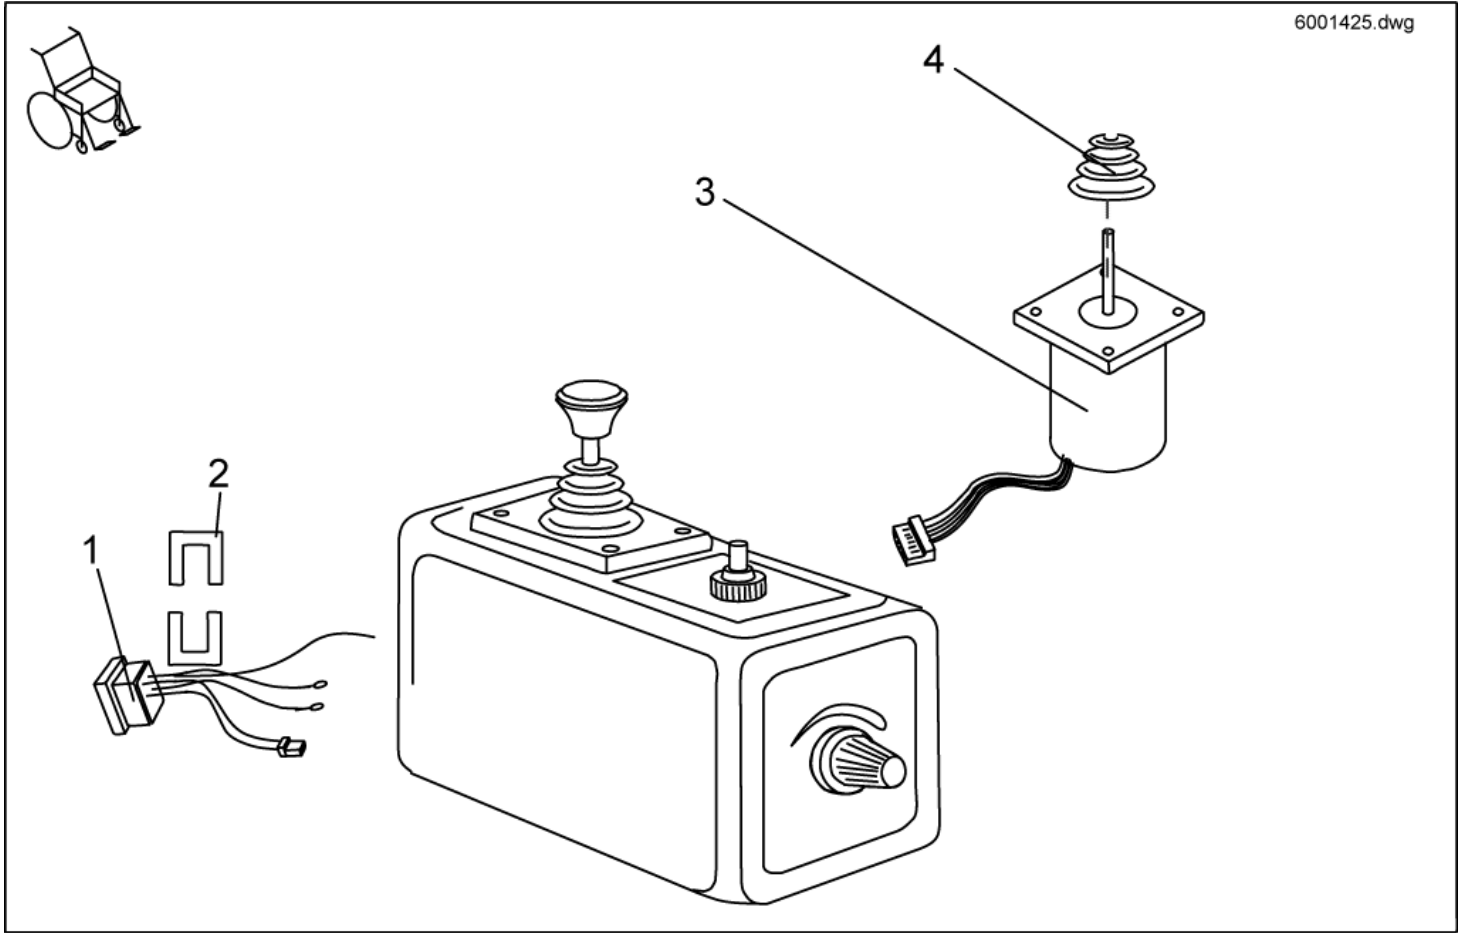

Attendant Control

6001425.dwg

item	ordercode	description	quantity
1	P41105	BUS CABLE SOCKET	1
2	GME61927	FIXING CLAMP	1
3	P10304	JOYSTICK	1
4	Z183001A	RUBBER GAITER; BLACK	1