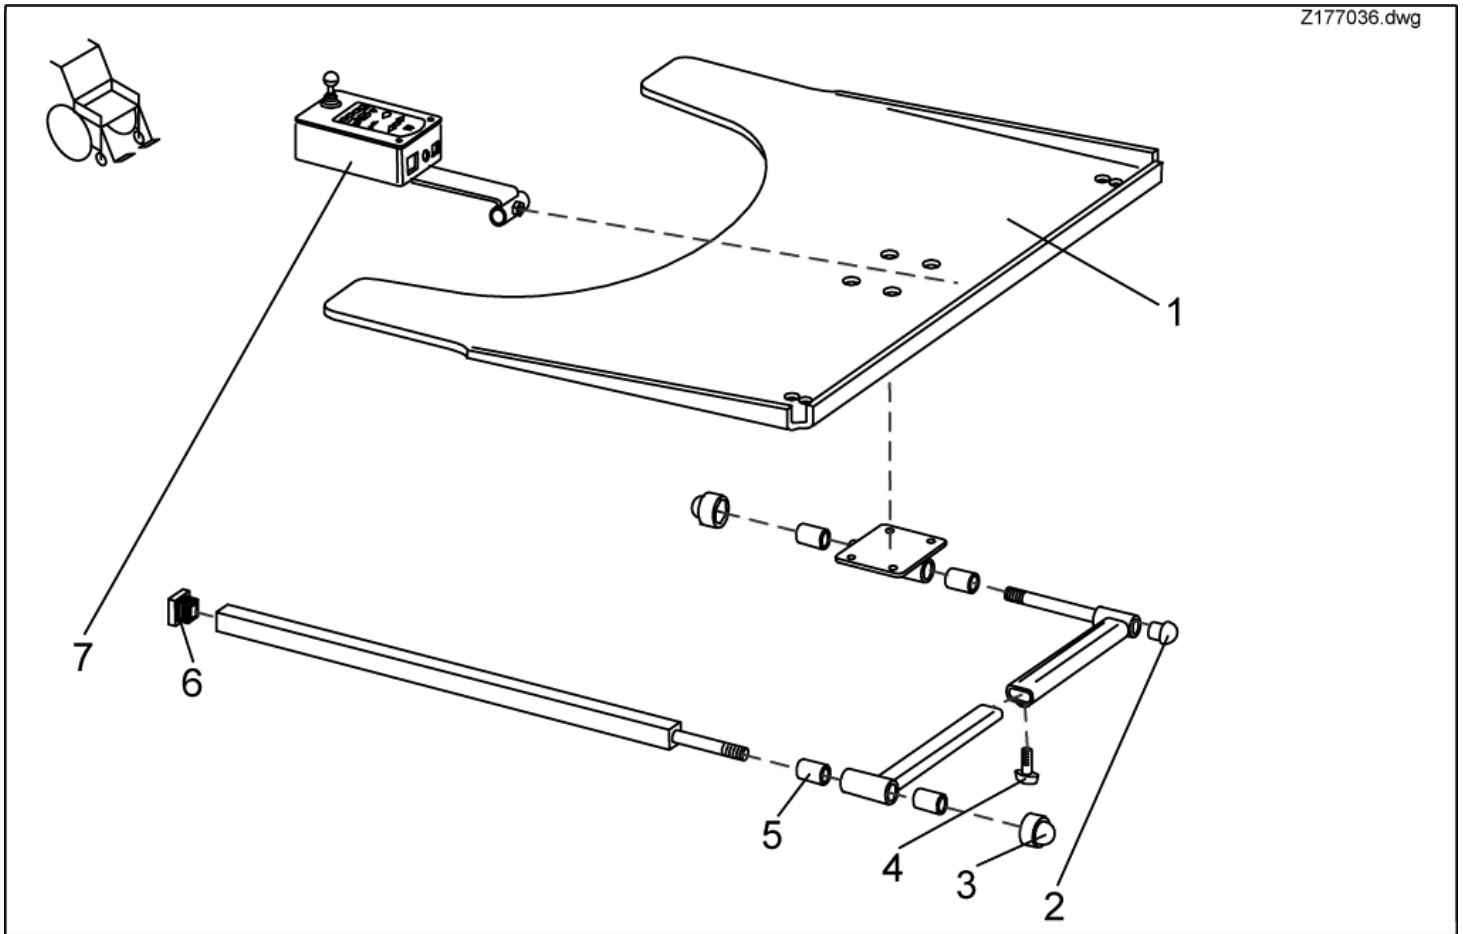

Control Unit support - Standard/ swing away

1421796.dwg

item	ordercode	description	quantity
1	SPS183040	REMOTE HOLDER STANDARD	1
2	L31001	HAND KNOB M6 X 10	1
3	SP1421796	SWING-OUT ACS REMOTE HOLDER LH	1
3	SP1421795	SWING-OUT ACS REMOTE HOLDER RH	1
4	SP1440493	JOYSTICK BOX SUPPORT SWING-OUT REM 24SD AJ, WITH SCREWS	1
5	1440631	TUBE CLAMP DIA 22 MM; BLACK	1
6	Z183264.99	BUSH RD. 22 X 1,5 X 40	4
-		MORE CONTROLL UNIT SUPPORTS »»» SEE "CONTROL UNIT SUPPORT TABULAR"	1

Control Unit support - For Attendant Control

item	ordercode	description	quantity
1	SP1422937	ASSEMBLY KIT F. STD. CARER SEAT CONTROL LH .	1
1	SP1422936	ASSEMBLY KIT RH F. STD. CARER SEAT CONTROL	1
2	SP1422818	ASSEMBLY KIT F. SWITCHABLE CARER CONTROL CPL.	1
3	SP1422814	ASSEMBLY KIT F. SWITCHABLE CARER CONTROL CPL., RECARO LH	1
3	SP1422813	ASSEMBLY KIT F. SWITCHABLE CARER CONTROL CPL., RECARO RH	1
4	SP1422819	ASSEMBLY KIT F. SWITCHABLE CARER RECARO CONTROL	1
5	L31001	HAND KNOB M6 X 10	1
6	Z12008A.P40	GRIPPING CLIP W. HEXAGON HOLE	2
7	F383065-9005	HOLDER FOR CARER RECARO CONTROL; RAL 9005, DEEP BLACK	1
8	SP1440289	ATTENDANT JOYSTICK BOX SUPPORT REM 24SD WITH SCREWS, LEFT	1
8	SP1440288	ATTENDANT JOYSTICK BOX SUPPORT REM 24SD WITH SCREWS, RIGHT	1
-		MORE CONTROLL UNIT SUPPORTS »»» SEE "CONTROL UNIT SUPPORT TABULAR"	1

Desk/ Tray control

Z177036.dwg

item	ordercode	description	quantity
1-6	SP1422952	SWING-OUT TRAY F. CONTROL LH CPL.	1
1-6	SP1422953	SWING-OUT TRAY F. CONTROL RH CPL.	1
2-6	SPZ177011	TRAY SUPPORT FIXING KIT CPL.	1
1	Z177017	TRAY-LH CONTROL; TRANSPARENT	1
1	Z177016	TRAY-RH CONTROL; TRANSPARENT	1
2	L01008	TUBE END PLUG SL 22	1
3	L01037	NUT CAP M12	2
4	L31001	HAND KNOB M6 X 10	1
5	Z17032A	BUSH RD. 19 X 3.5 X 25	4
6	L01055	TUBE END PLUG E 15 X 15	2
7	SP1422798	TRAY CONTROL CPL.	1