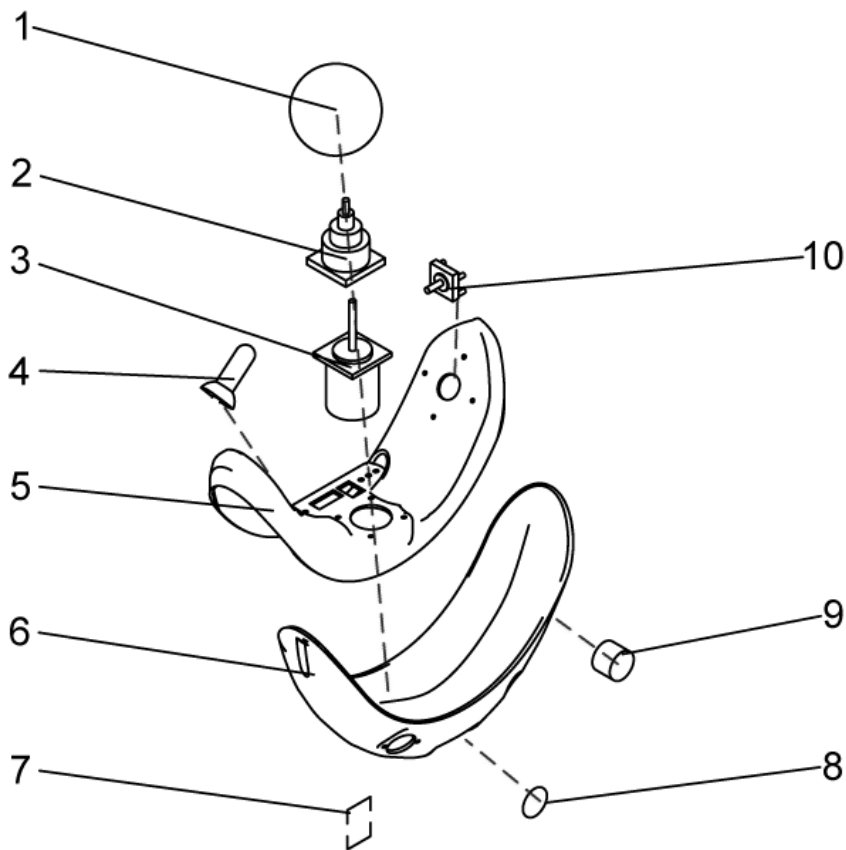

Central Steering

SP1422800.dwg

item	ordercode	description	quantity
-	P10066	ACS-TRAY CONTROL BOX	1
1	L36999	KNOB 32 MM, HOLE 5,8 MM	1
2	Z183001A	RUBBER GAITER; BLACK	1
3	P30907	FOIL KEYPAD	1
4	GSM55120	ACS-JOYSTICK F. TRAYCONTROL	1
5	P41108	ACS-BUS CABLE SOCKET	1
6	P41107	PROGRAMMER SOCKET	1
7	P41106	CHARGER SOCKET	1
8	P30493	HORN	1
9	5006720	CLAMP 22 MM	2
10	Z16001A	CLAMP	1
11	L01008	TUBE END PLUG SL 22	2

Chin Control Dash Board

SP1422802.dwg

item	ordercode	description	quantity
1	Z183265	FOAM CONTROL KNOB CPL.	1
2	Z183001A	RUBBER GAITER; BLACK	1
3	P10304	JOYSTICK	1
4	Z183229	JOYSTICK KNOB CPL.	2
5	F383019	UPPER HOUSING; GREY	1
6	Z183242	LOWER HOUSING LH	1
6	Z183241	LOWER HOUSING RH	1
7	P41106	CHARGER SOCKET	1
8	T95099	O-RING 14-3 MM	1
9	P41104	PROGRAMMER SOCKET	1
9	P41108	ACS-BUS CABLE SOCKET	1
9	P41106	CHARGER SOCKET	1
10	Z183243	ACS-CHIN CONTROL JOYSTICK SWITCH LH	1
10	Z183244	ACS-CHIN CONTROL JOYSTICK SWITCH RH	1
-	P10475	STICKERSET (ACS CHIN CONTROL)	1
-	P09594	FERRITE SLEEVE C=6.4,D=2 TDK ZCAT 1325-0530A	1
-	P30499	HORN (DIGISOUND)	1
-	Z183048	HORN CLAMP	1
-	GME61927	FIXING CLAMP	2

Chin Control Assembly Kit

F3_Kinn_Abschwenk.dwg

item	ordercode	description	quantity
1	L31001	HAND KNOB M6 X 10	1
2	5006720	CLAMP 22 MM	1
3	Z12009A	CLAMP	2
4	4000665-0002	SPACER BUSH 10X1X22,5	2
5	A17012A	BUSH RD. 18 X 22	1
6	Z131009A	BUSH RD. 18 X 3 X 22	1
7	E30101	CUP HEAD NIBBED BOLT M8 X 25	1
-	L01041	NUT CAP M8	2
-	L01037	NUT CAP M12	2
8	L32901	LEVER M8; BLACK	1
9	K22103	CAP A10	1
10	L01049	TUBE END PLUG SL 18	2
11	L01008	TUBE END PLUG SL 22	4
12	L90994	MULTIBOX SMALL	1
13	P00082	ACTUATOR LA 22.5E-75-24 INCL CABLE AND SWITCH	1
14	P00081	ACTUATOR LA 22.5E-100-24 WITH STOP-SWI	1
-	P12194	POLYSWITCH FUSE RXE 135	1
15	P30109	TOGGLE SWITCH SINGLE POLE	1
15	Z183011A	TOGGLE SWITCH EXTENSION; GREY	1
16	P09596	FERRITE SLEEVE C=8 D=1	1