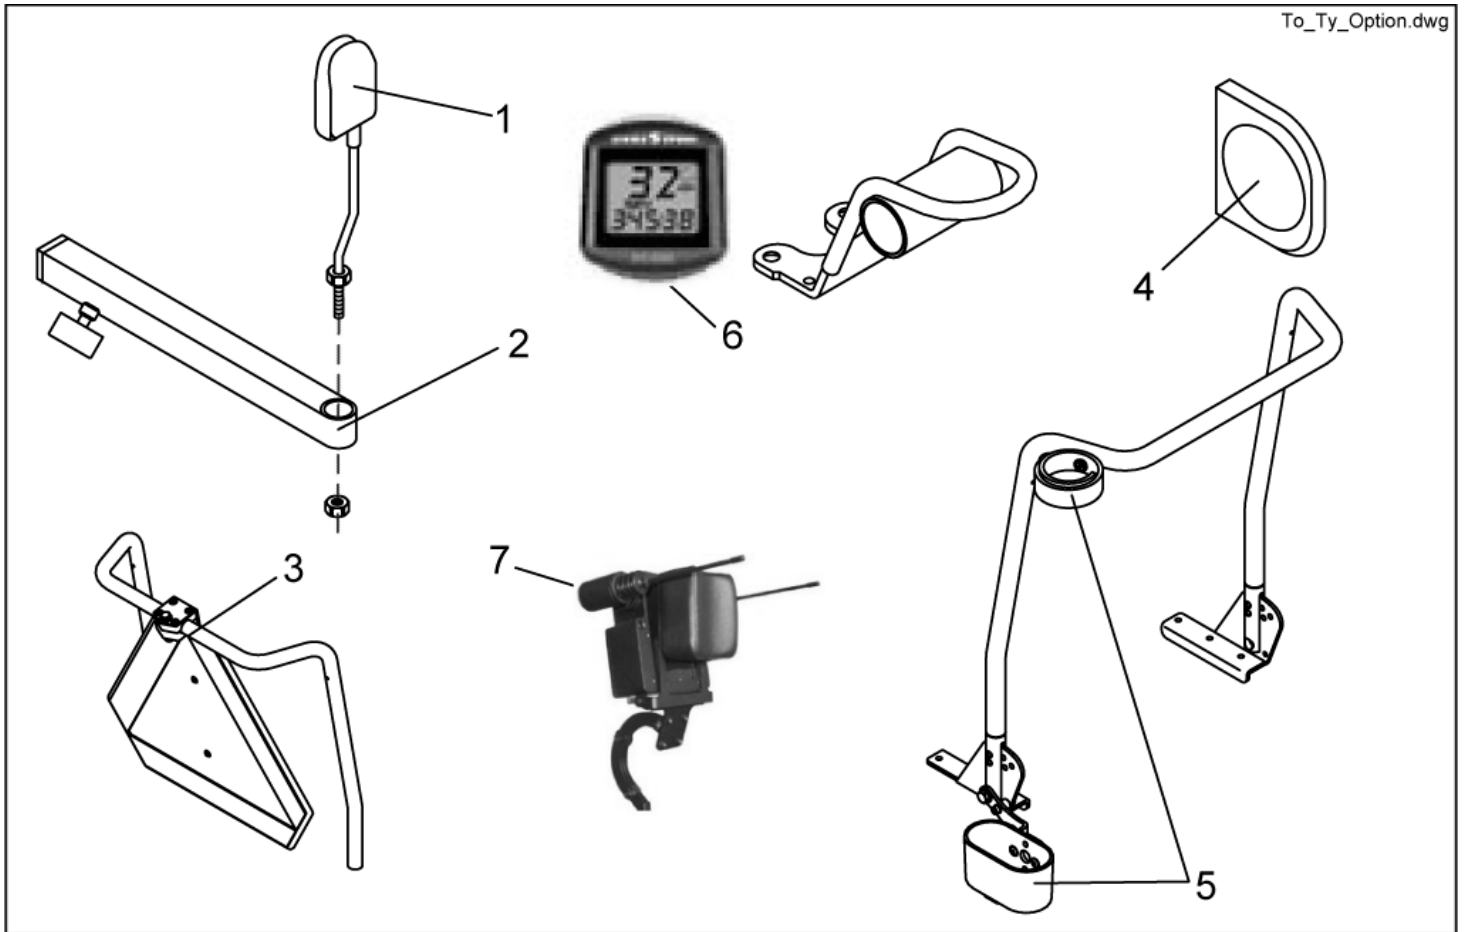

## Options

To\_Ty\_Option.dwg

item	ordercode	description	quantity
-	1442684	touch-up paint RAL 9005 black	1
-	Z12008A.P40	GRIPPING CLIP W. HEXAGON HOLE	2
-	Z183255-9005	ACS-SPEEDOMETER BRACKET REM 24; RAL 9005	1
-	Z183296-9005	ACS SPEEDOMETER HOLDER G 80I; RAL 7021BLACK-GREY	1
-	Z183259	ACS-SPEEDOMETER CABLE	1
-	1421733	ACS-REED-SENSOR CABLE	1
-	P22317	CABLE SOCKET 6 X 10 X 13; BLACK	1
-	P30497	MAGNET, ROUND 6 X 25	1
-	SP1422868	ON-BOARD TOOLS C/W BAG, REPLACEMENT SET	1
-	Q99991	PUMP WITH INSERT HOSE	1
1	SP1422955	REAR MIRROR	1
2	SP1423435	REAR MIRROR SUPPORT RAIL CPL.	1
1,2	SP1422881	REAR MIRROR completely with support	1
3	SP1430410	REAR MARKING SIGN ECE-R 69 CPL.	1
-	1430834	REAR MARKING SIGN ECE-R 69	1
4	1422545	TRUNK SUPPORT FLEX; BLUE	2
4	1440284	TRUNK SUPPORT, BLACK	2
4	5253067-TR04	TRUNK SUPPORT; VINYL GREY	2
-	5253170	FIXING PIECE	2
5	SP1422844	CANE HOLDER STD. CPL.	1
5	SP1422949	CANE HOLDER CONTOUR / FLEX SEAT CPL.	1
5	SP1423159	CANE HOLDER RECARO CPL.	1
6	SP1421843	SIGMA SPORT BC 600 SPEEDOMETER; CPL. (REM 24)	1
6	SP1422841	SIGMA SPORT BC 600 SPEEDOMETER; CPL. (G 80I)	1
7	1442679	Kopfsteuerung ACS	1

## Kerb Climber

1418452.dwg

item	ordercode	description	quantity
-	SP1434453	CURBCLIMBER WITH FRONT FIXATION CPL.	1
1	SP1418452	KERB CLIMBER CPL.	1
2	1434454-9005	KERBSTONE RAISER RECEPTACLE WITH FIXING BRACKETS	1
3	N10499	GAS STRUT	1
4	1433733	KERB CLIMBER WITH SHOE	1
5	N02201	BUSH BB 1517 DU	2
6	L01039	TUBE END PLUG F 38 X 20	1