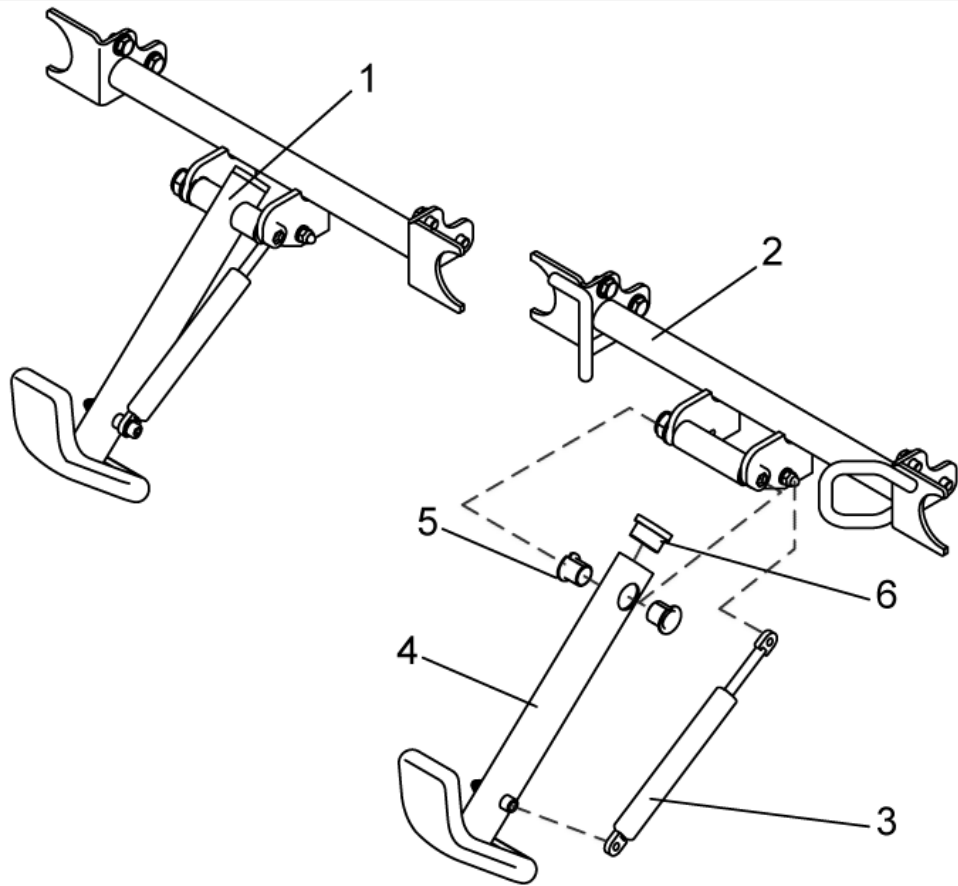

## Options

To\_Ty\_Option.dwg

item	ordercode	description	quantity
-	1442684	touch-up paint RAL 9005 black	1
-	Z12008A.P40	GRIPPING CLIP W. HEXAGON HOLE	2
-	Z183255-9005	ACS-SPEEDOMETER BRACKET REM 24; RAL 9005	1
-	Z183296-9005	ACS SPEEDOMETER HOLDER G 80I; RAL 7021BLACK-GREY	1
-	Z183259	ACS-SPEEDOMETER CABLE	1
-	1421733	ACS-REED-SENSOR CABLE	1
-	P22317	CABLE SOCKET 6 X 10 X 13; BLACK	1
-	P30497	MAGNET, ROUND 6 X 25	1
-	SP1422868	ON-BOARD TOOLS C/W BAG, REPLACEMENT SET	1
-	Q99991	PUMP WITH INSERT HOSE	1
1	SP1422955	REAR MIRROR	1
2	SP1423435	REAR MIRROR SUPPORT RAIL CPL.	1
1,2	SP1422881	REAR MIRROR completely with support	1
3	SP1430410	REAR MARKING SIGN ECE-R 69 CPL.	1
-	1430834	REAR MARKING SIGN ECE-R 69	1
4	1422545	TRUNK SUPPORT FLEX; BLUE	2
4	1440284	TRUNK SUPPORT, BLACK	2
4	5253067-TR04	TRUNK SUPPORT; VINYL GREY	2
-	5253170	FIXING PIECE	2
5	SP1422844	CANE HOLDER STD. CPL.	1
5	SP1422949	CANE HOLDER CONTOUR / FLEX SEAT CPL.	1
5	SP1423159	CANE HOLDER RECARO CPL.	1
6	SP1421843	SIGMA SPORT BC 600 SPEEDOMETER; CPL. (REM 24)	1
6	SP1422841	SIGMA SPORT BC 600 SPEEDOMETER; CPL. (G 80I)	1
7	1442679	Kopfsteuerung ACS	1

## Kerb Climber

1418452.dwg

item	ordercode	description	quantity
-	SP1434453	CURBCLIMBER WITH FRONT FIXATION CPL.	1
1	SP1418452	KERB CLIMBER CPL.	1
2	1434454-9005	KERBSTONE RAISER RECEPTACLE WITH FIXING BRACKETS	1
3	N10499	GAS STRUT	1
4	1433733	KERB CLIMBER WITH SHOE	1
5	N02201	BUSH BB 1517 DU	2
6	L01039	TUBE END PLUG F 38 X 20	1