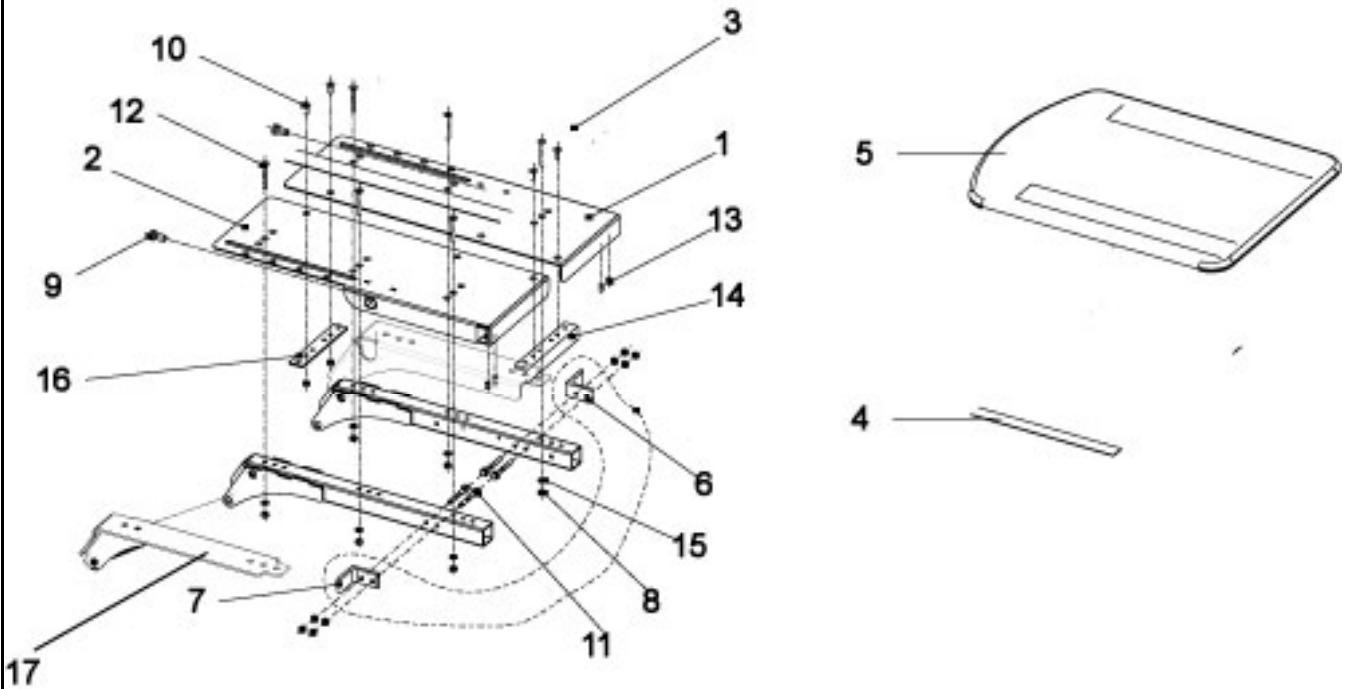

Customer :
Customer No. :
Phone :

Contact :
Commission :
Serial No. :

Item	Qty	Part-No.	Part-Designation
-	1	SP1422065	SPLIT SEAT SB 48 CPL.
1	1	1420458-9005	SEAT PLATE LH CPL.
2	1	1420457-9005	SEAT PLATE RH CPL.
3	2	U21087	CUSHION FIXING STRIP - VELCRO FASTENER (HOOKED) 38 X 40...
4	2	5816479	DURALOCK SJ 3552
5	1	5314533	SEAT PLATE 460 X 520 MM
6	1	1421705-9005	SEAT ANGLE LH SB 48
7	1	1421706-9005	SEAT ANGLE RH, SB 48
-	1	SP1423206	SEAT (SPLIT) ASSEMBLY KIT
8	12		NYLOC NUT M6
9	2		BOLT M10 X 20
10	4		COUNTERSUNK SOCKET HEAD SCREW M6 X 16
11	4		BOLT M6 X 50
12	6		COUNTERSUNK SOCKET HEAD SCREW M6 X 45 10.9
13	4		HEX HEAD SCREW M8 X 20
14	1		ANGLE BRACE
15	10		WASHER 6,4 X 12,5 X 1,6
16	1		REINFORCING PLATE
17	1	1434870-9005	BRACKET SEAT REINFORCEMENT RH
17	1	1434869-9005	BRACKET SEAT REINFORCEMENT LH
-	1	1436355	INSTALLATION KIT BRACKET SEAT REINFORCEMENT (RH + LH)

Storm 3

Release
07 / 2004
Chapter 9
Sheet 4