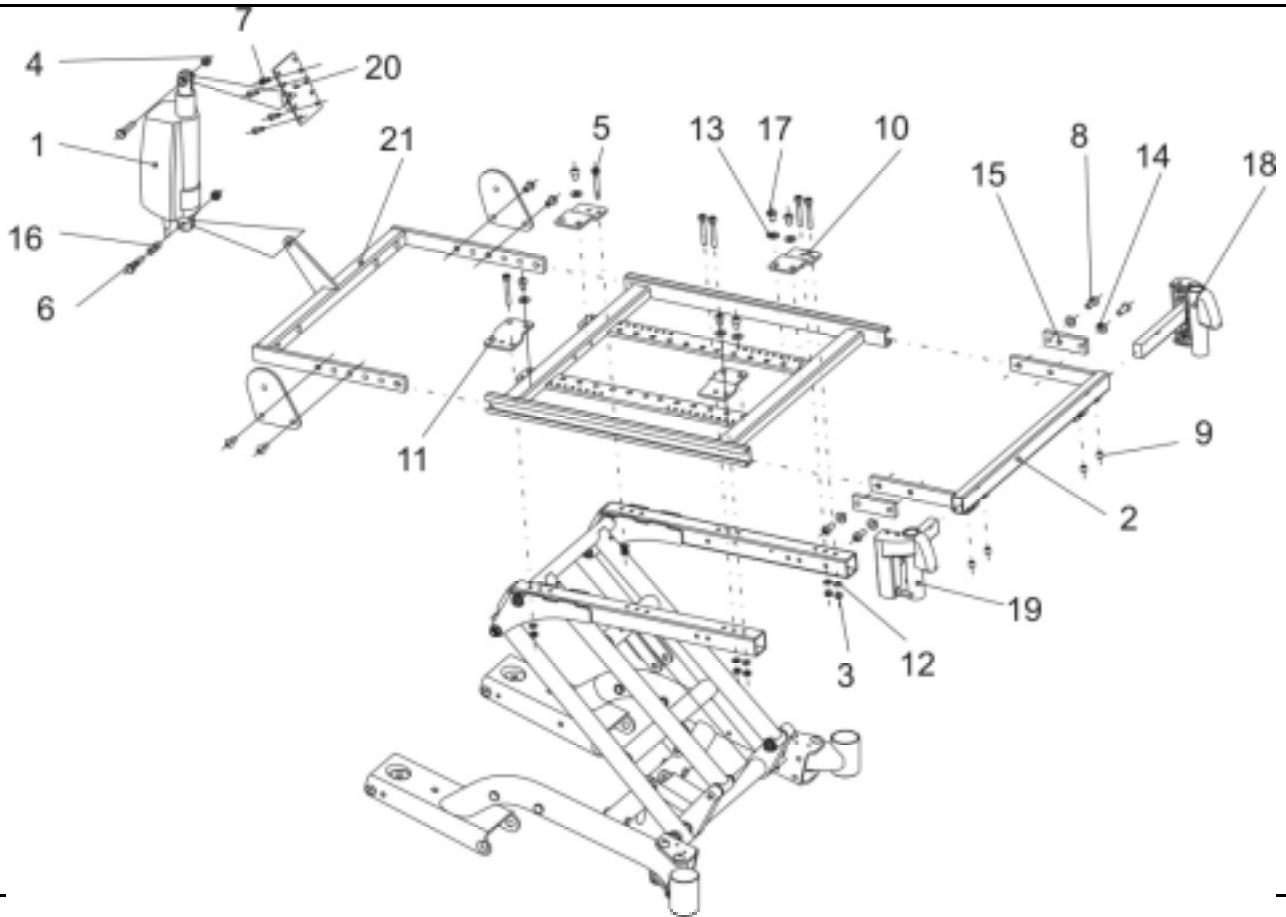

Storm 3

Customer :
 Customer No. :
 Phone :

Contact :
 Commission :
 Serial No. :

Item	Qty	Part-No.	Part-Designation
15	2		CUP HEAD NIBBED BOLT M8 X 25
16	2	L32901	LEVER M8; BLACK
-	1	SP1423183	SEAT PLATE RECARO CPL.
-	1	1421705-9005	SEAT ANGLE LH SB 48
-	1	1421706-9005	SEAT ANGLE RH, SB 48
12	1	1423174-9005	RECARO SEAT PLATE
-	2	P31298	REFLECTOR, YELLOW
-	2		MOUNTING TUBE FOR LEGRESTS

Storm 3

Release
 07 / 2004
 Chapter 9
 Sheet 7

Customer :
 Customer No. :
 Phone :

Contact :
 Commission :
 Serial No. :

Item	Qty	Part-No.	Part-Designation
-	1		OPTIMIST SEAT w. EL.BACKREST ADJ.(ONLY SCANDINAVIA!...
-	1		OPTIMIST SEAT SB=38 M. EL.BACKREST ADJ. (ONLY SCAND :
-	1		OPTIMIST SEAT SB=50 M. EL.BACKREST ADJ. (ONLY SCANDINAV...
1	1	1419417	MOTOR LA 28.1-100-24-001
2	1	1418558-9005	FRONT TUBE "ARNE JENSEN" SB 45 (STD.)
2	1		FRAME TUBE AJ SB=45CM FRONT (STD. VERS.)
2	1	1418559-9005	CROSS TUBE SEAT FRAMES AJ SB=50CM
3	6	F20109	NYLOC NUT M6
4	2	F00002	NYLOC NUT M8
5	6	D50122	SOCKET HEAD CAP SCREW M6 X 45
6	2	D08111	HEX HEAD SCREW M8 X 35
7	4	1415005	SCREW M6 X 16
8	4	5824259	SCREW M8 X 20
9	4	D08144	HEX HEAD SCREW M8 X 20
10	2		AJ ADAPTER REAR LH ELECTRO-GALVANISED
11	2		AJ ADAPTER REAR RH ELECTRO-GALVANISED
12	6	G00110	WASHER 6,4 X 12,5 X 1,6
13	6	G00106	WASHER 8,4 X 17 X 1,6
14	4	G00107	WASHER 8,4 X 17 X 1,6
15	2		PLATE
16	1	F312038.89	BUSH RD. 10 X 1 X 26
17	6	5824302	SCREW M8 X 12
18	1		LEGREST SUPPORT LH HS-SEATFRAME
19	1		LEGREST SUPPORT RH HS-SEATFRAME