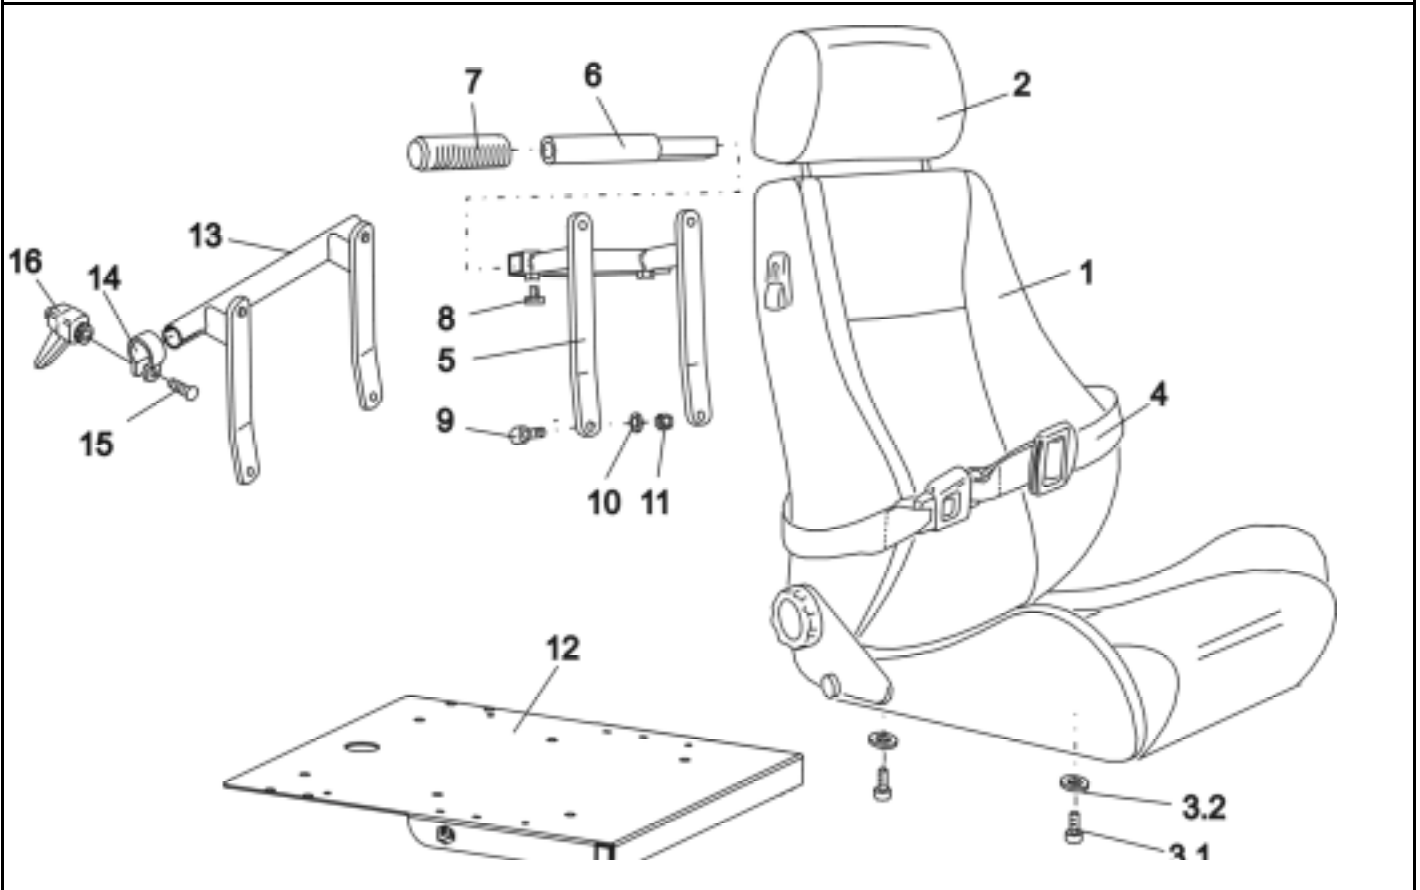

Customer :
Customer No. :
Phone :

Contact :
Commission :
Serial No. :

Item	Qty	Part-No.	Part-Designation
1	1	1422864	RECARO SEAT MOBILITY LT W. ELECTR. ADJUSTMENT
2	1	N89999	HEADREST - SPORT NARDO
1	1	N89995	RECARO SEAT "N-JOY" WITH "LE MANS" SEAT COVER
2	1	N89987	RECARO SEAT "N-JOY" HEADREST
3	1	SP1423173	RECARO SEAT MOUNTING KIT
3.1	4		SOCKET HEAD CAP SCREW M6 X 20
3.2	4		WASHER 6,4 X 12,5 X 1,6
-	4		HEX HEAD SCREW M8 X 20
4	1	Z163001A	SAFETY BELT WITH SNAP LOCK AND VELCRO FASTNER FOR RECARO...
4	1	F367002	SAFETY BELT WITH VELCRO FASTNER F. RECARO
-	1	1415001	CONNECTOR (2-PIN VERS.)
-	1	1415002	CAP
-	1	SP1423177	HOLDER F. PUSH HANDLE RECARO CPL.
			WE RECOMMEND RETROFITTING AT THE FACTORY!
5	1		HOLDER FOR PUSH HANDLE RECARO; RAL 9005, DEEP BLACK
6	2		HANDLE; RAL 9005 DEEP BLACK
7	2	L10009	HANDLE
8	2		HEX HEAD SCREW M8 X 20
9	4		HEX HEAD SCREW M6 X 40
10	4		WASHER 6,4 X 12,5 X 1,6
11	4		NYLOC NUT M6
12	1	1423174-9005	RECARO SEAT PLATE
-	1	SP1422951	ASSEMBLY KIT F. CHIN CONTROL HOLDER RECARO CPL.
13	1	4100067.00	CHIN CONTROL SUPPORT; CHROME PLATED
14	2		CLAMP 22 MM

Storm 3