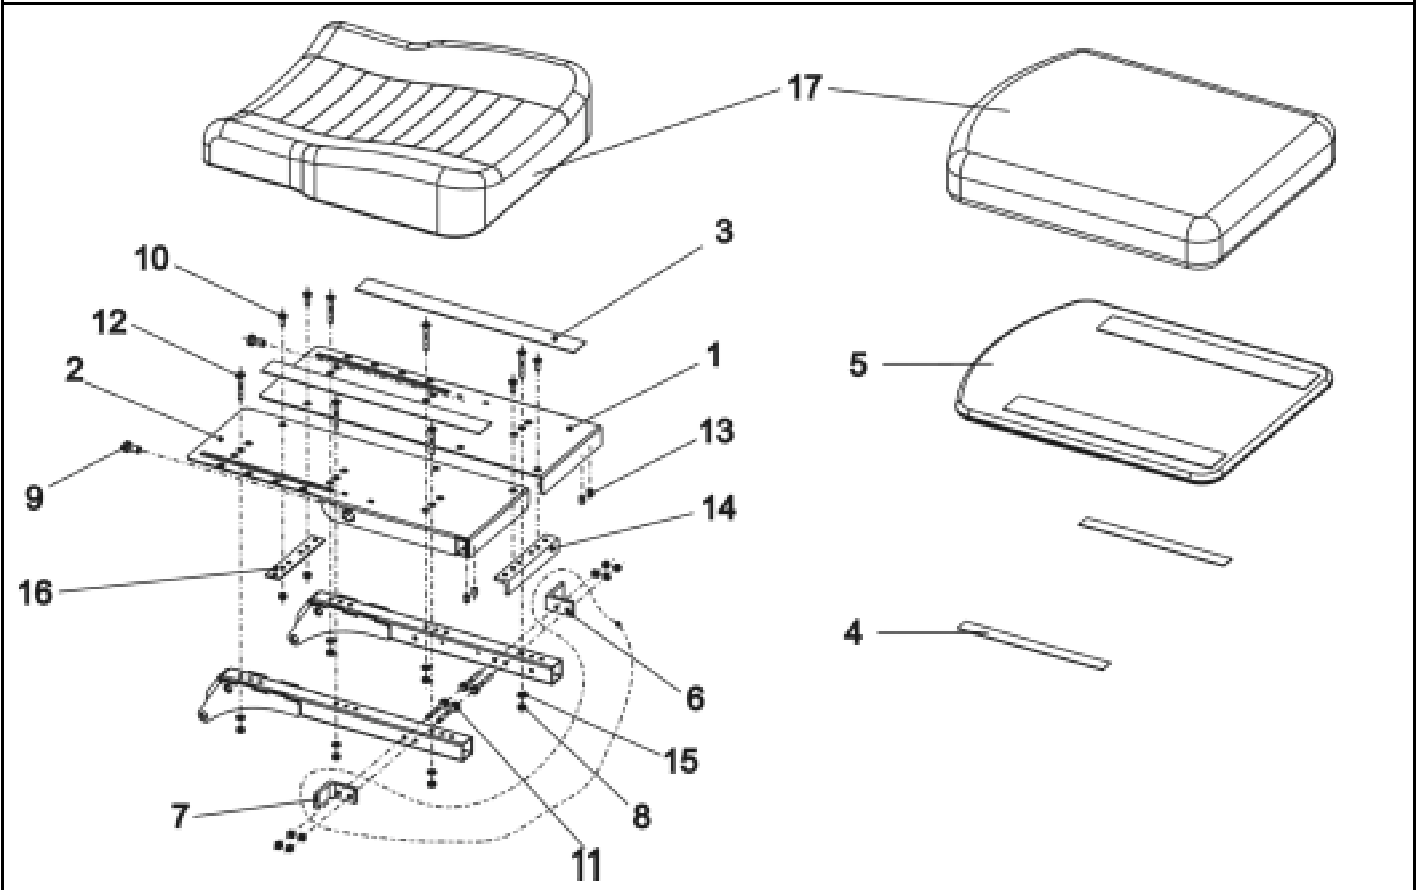

Customer :
Customer No. :
Phone :

Contact :
Commission :
Serial No. :

Item	Qty	Part-No.	Part-Designation
-	1	SP1422064	SPLIT SEAT SB 43 CPL.
1	1	1420458-9005	SEAT PLATE LH CPL.
2	1	1420457-9005	SEAT PLATE RH CPL.
3	2	U21087	CUSHION FIXING STRIP - VELCRO FASTENER (HOOKED) 38 X 40...
4	2	5816479	DURALOCK SJ 3552
5	1	5314532	SEAT PLATE 410 X 520 MM
6	1	1421701-9005	ANGLE BRACKET LH, SB 43
7	1	1421700-9005	ANGLE BRACKET RH, SB 43
-	1	SP1423206	SEAT (SPLIT) ASSEMBLY KIT
8	12		NYLOC NUT M6
9	2		BOLT M10 X 20
10	4		COUNTERSUNK SOCKET HEAD SCREW M6 X 16
11	4		BOLT M6 X 50
12	6		COUNTERSUNK SOCKET HEAD SCREW M6 X 45 10.9
13	4		HEX HEAD SCREW M8 X 20
14	1		ANGLE BRACE
15	10		WASHER 6,4 X 12,5 X 1,6
16	1		REINFORCING PLATE
17	1	1422071	CUSHION CONTOUR SB 43; GREY
17	1	1422072	CUSHION CONTOUR SB 43; BLACK
17	1	5314525	SEAT CUSHION FLEX GREY, 55 X 44 X 7
17	1	1422530	CUSHION FLEX SB 43; BLUE
17	1	1422531	CUSHION SB 43 VIC AIR
17	1	1428090	SEATCHSHION SB 43; DARTEX

Storm 3