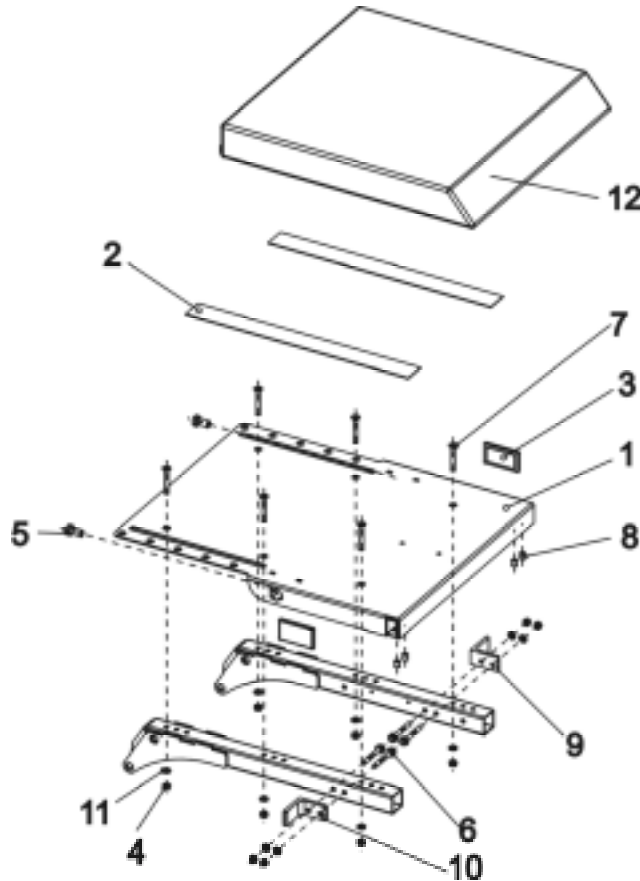

Customer :
 Customer No. :
 Phone :

Contact :
 Commission :
Serial No. :

Item	Qty	Part-No.	Part-Designation
-	1		SEAT (ONE-PIECE) CPL.
1	1	1419999-9005	SEAT PLATE
2	2	U21087	CUSHION FIXING STRIP - VELCRO FASTENER (HOOKED) 38 X 40...
3	2	P31298	REFLECTOR, YELLOW
-	1	SP1423205	SEAT MOUNTING KIT (ONE-PIECE VERSION)
4	10		NYLOC NUT M6
5	2		BOLT M10 X 20
6	4		BOLT M6 X 50
7	6		COUNTERSUNK SOCKET HEAD SCREW M6 X 45 10.9
8	4		HEX HEAD SCREW M8 X 20
9	1		ANGLE BRACKET LH, SB 43
10	1		ANGLE BRACKET RH, SB 43
11	10		WASHER 6,4 X 12,5 X 1,6
12	1	1420460	CUSHION ST=41 CM
12	1	1420461	CUSHION ST=46 CM
12	1	1420462	CUSHION ST=51 CM

Storm 3

Customer :
 Customer No. :
 Phone :

Contact :
 Commission :
 Serial No. :

Item	Qty	Part-No.	Part-Designation
-	1	SP1422121	SEAT PLATE, FLEX F. SB 39 CPL.
1	1	1420458-9005	SEAT PLATE LH CPL.
2	1	1420457-9005	SEAT PLATE RH CPL.
3	2	U21087	CUSHION FIXING STRIP - VELCRO FASTENER (HOOKED) 38 X 40...
-	1	SP1423206	SEAT (SPLIT) ASSEMBLY KIT
4	8		NYLOC NUT M6
5	2		BOLT M10 X 20
6	4		COUNTERSUNK SOCKET HEAD SCREW M6 X 16
7	6		COUNTERSUNK SOCKET HEAD SCREW M6 X 45 10.9
8	4		HEX HEAD SCREW M8 X 20
9	1		ANGLE BRACE
10	6		WASHER 6,4 X 12,5 X 1,6
11	1		REINFORCING PLATE
12	1	1422529	CUSHION SB 39; BLUE
12	1	5314542	CUSHION SB 39; GREY
12	1	5252582-TR23	SEAT CUSHION SB 39; DARTEX