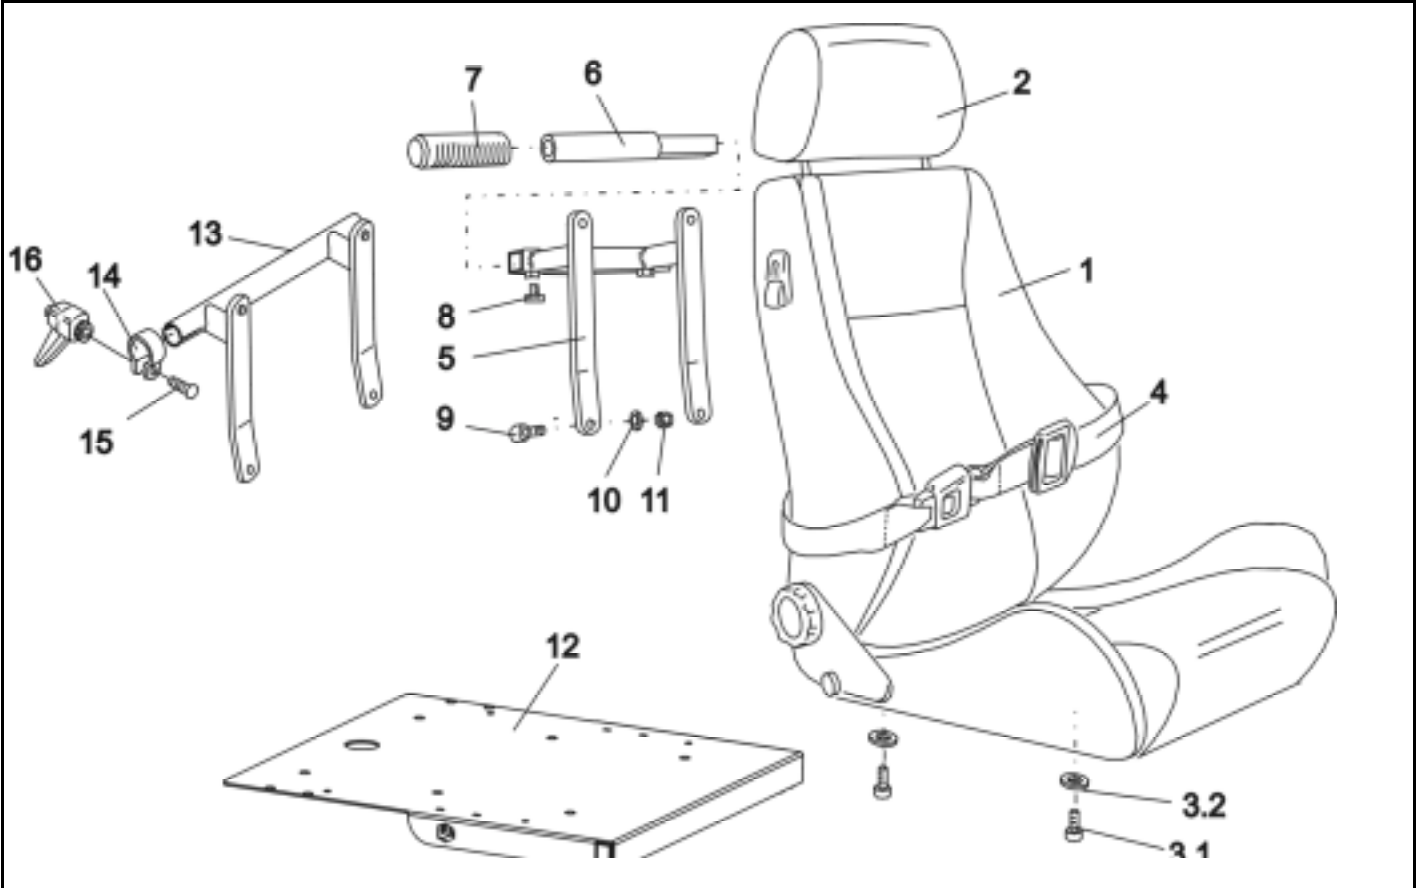

Storm 3

Release
 07 / 2004
 Chapter 9
 Sheet 4

Customer :
 Customer No. :
 Phone :

Contact :
 Commission :
 Serial No. :

Item	Qty	Part-No.	Part-Designation
1	1	1422864	RECARO SEAT MOBILITY LT W. ELECTR. ADJUSTMENT
2	1	N89999	HEADREST - SPORT NARDO
1	1	N89995	RECARO SEAT "N-JOY" WITH "LE MANS" SEAT COVER
2	1	N89987	RECARO SEAT "N-JOY" HEADREST
3	1	SP1423173	RECARO SEAT MOUNTING KIT
3.1	4		SOCKET HEAD CAP SCREW M6 X 20
3.2	4		WASHER 6,4 X 12,5 X 1,6
-	4		HEX HEAD SCREW M8 X 20
4	1	Z163001A	SAFETY BELT WITH SNAP LOCK AND VELCRO FASTNER FOR RECARO...
4	1	F367002	SAFETY BELT WITH VELCRO FASTNER F. RECARO
-	1	1415001	CONNECTOR (2-PIN VERS.)
-	1	1415002	CAP
-	1	SP1423177	HOLDER F. PUSH HANDLE RECARO CPL.
			WE RECOMMEND RETROFITTING AT THE FACTORY!
5	1		HOLDER FOR PUSH HANDLE RECARO; RAL 9005, DEEP BLACK
6	2		HANDLE; RAL 9005 DEEP BLACK
7	2	L10009	HANDLE
8	2		HEX HEAD SCREW M8 X 20
9	4		HEX HEAD SCREW M6 X 40
10	4		WASHER 6,4 X 12,5 X 1,6
11	4		NYLOC NUT M6
12	1	1423174-9005	RECARO SEAT PLATE
-	1	SP1422951	ASSEMBLY KIT F. CHIN CONTROL HOLDER RECARO CPL.
13	1	4100067.00	CHIN CONTROL SUPPORT; CHROME PLATED
14	2		CLAMP 22 MM

Storm 3

Customer :
 Customer No. :
 Phone :

Contact :
 Commission :
 Serial No. :

Item	Qty	Part-No.	Part-Designation
15	2		CUP HEAD NIBBED BOLT M8 X 25
16	2	L32901	LEVER M8; BLACK
-	1	SP1423183	SEAT PLATE RECARO CPL.
-	1	1421705-9005	SEAT ANGLE LH SB 48
-	1	1421706-9005	SEAT ANGLE RH, SB 48
12	1	1423174-9005	RECARO SEAT PLATE
-	2	P31298	REFLECTOR, YELLOW
-	2		MOUNTING TUBE FOR LEGRESTS