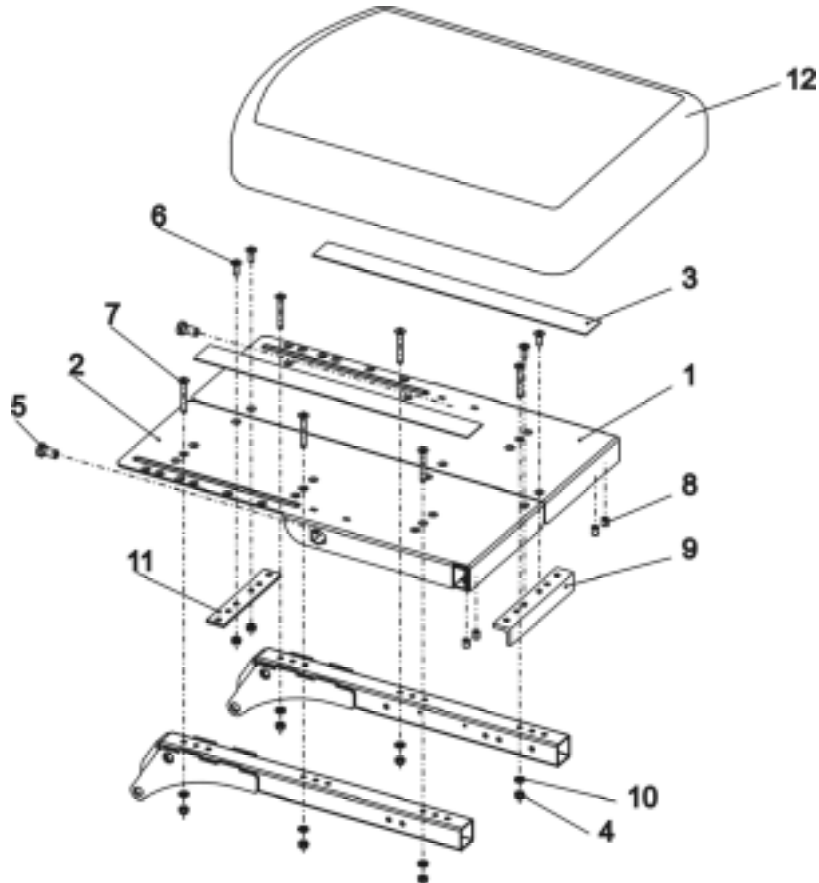

Customer :
 Customer No. :
 Phone :

Contact :
 Commission :
Serial No. :

Item	Qty	Part-No.	Part-Designation
-	1		SEAT (ONE-PIECE) CPL.
1	1	1419999-9005	SEAT PLATE
2	2	U21087	CUSHION FIXING STRIP - VELCRO FASTENER (HOOKED) 38 X 40...
3	2	P31298	REFLECTOR, YELLOW
-	1	SP1423205	SEAT MOUNTING KIT (ONE-PIECE VERSION)
4	10		NYLOC NUT M6
5	2		BOLT M10 X 20
6	4		BOLT M6 X 50
7	6		COUNTERSUNK SOCKET HEAD SCREW M6 X 45 10.9
8	4		HEX HEAD SCREW M8 X 20
9	1		ANGLE BRACKET LH, SB 43
10	1		ANGLE BRACKET RH, SB 43
11	10		WASHER 6,4 X 12,5 X 1,6
12	1	1420460	CUSHION ST=41 CM
12	1	1420461	CUSHION ST=46 CM
12	1	1420462	CUSHION ST=51 CM

Storm 3

Customer :
 Customer No. :
 Phone :

Contact :
 Commission :
 Serial No. :

Item	Qty	Part-No.	Part-Designation
-	1	SP1422121	SEAT PLATE, FLEX F. SB 39 CPL.
1	1	1420458-9005	SEAT PLATE LH CPL.
2	1	1420457-9005	SEAT PLATE RH CPL.
3	2	U21087	CUSHION FIXING STRIP - VELCRO FASTENER (HOOKED) 38 X 40...
-	1	SP1423206	SEAT (SPLIT) ASSEMBLY KIT
4	8		NYLOC NUT M6
5	2		BOLT M10 X 20
6	4		COUNTERSUNK SOCKET HEAD SCREW M6 X 16
7	6		COUNTERSUNK SOCKET HEAD SCREW M6 X 45 10.9
8	4		HEX HEAD SCREW M8 X 20
9	1		ANGLE BRACE
10	6		WASHER 6,4 X 12,5 X 1,6
11	1		REINFORCING PLATE
12	1	1422529	CUSHION SB 39; BLUE
12	1	5314542	CUSHION SB 39; GREY
12	1	5252582-TR23	SEAT CUSHION SB 39; DARTEX