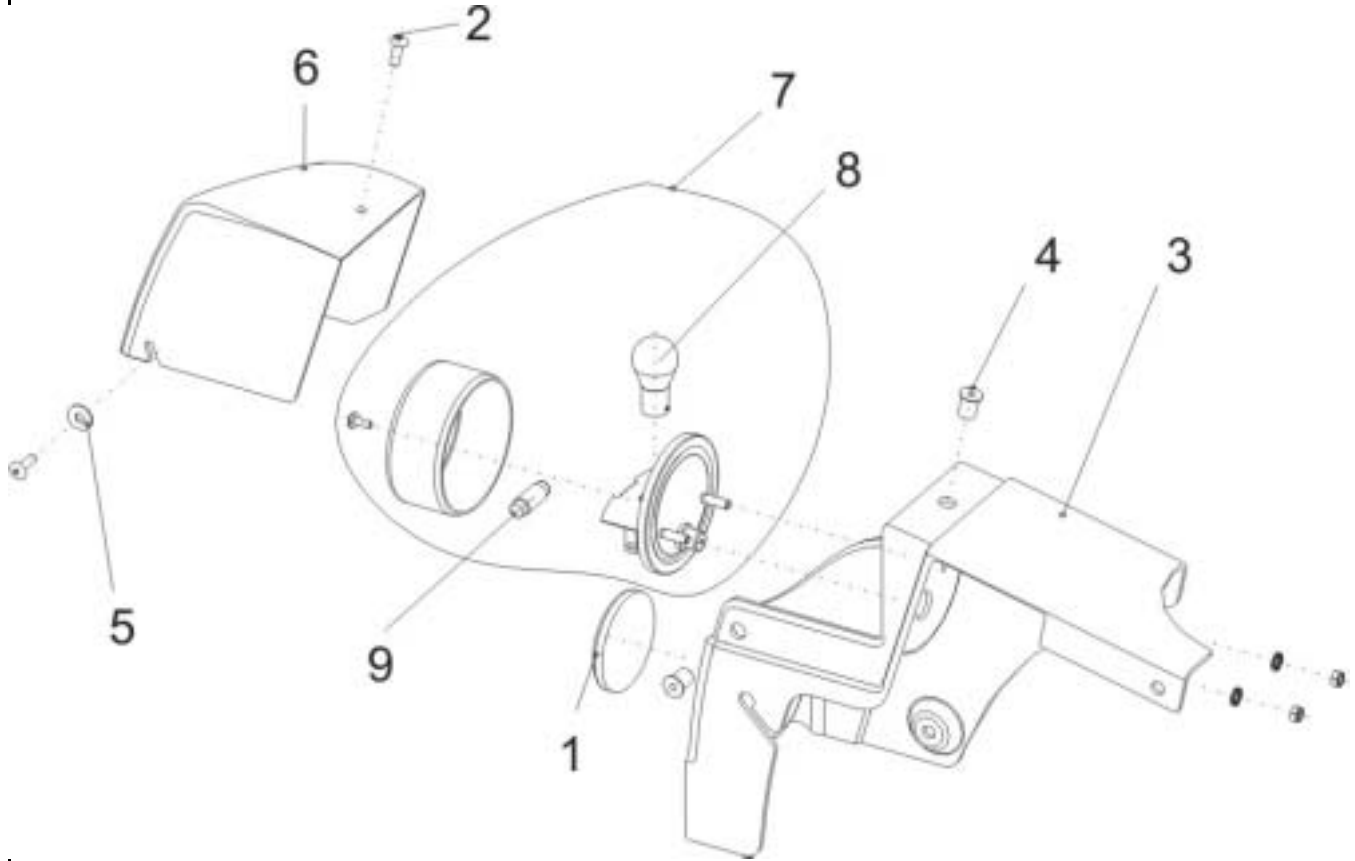

Storm 3

Customer :
 Customer No. :
 Phone :

Contact :
 Commission :
 Serial No. :

Item	Qty	Part-No.	Part-Designation	
-	1	SP1419335	LIGHT SUPPORT WITHOUT LIGHT & LUGGAGE CARRIER CPL.	
-	1	SP1419336	LIGHT SUPPORT WITH LIGHT WITHOUT LUGGAGE CARRIER CPL.	
-	1	SP1419337	LIGHT SUPPORT WITHOUT LIGHT FOR LUGGAGE CARRIER CPL.	
-	1	SP1419338	LIGHT SUPPORT WITH LIGHT FOR LUGGAGE CARRIER CPL.	
1	1	1419274	REFLECTOR, RED	
2	2		BOLT M5x16 DIN 7380 SV	
3	1	1419333	REAR LIGHT SUPPORT LH	
3	1	1419334	REAR LIGHT SUPPORT RH	
3	1	1421815	LIGHT SUPPORT LH WITH LUGGAGE CARRIER CUTOUT	
3	1	1421814	LIGHT SUPPORT RH WITH LUGGAGE CARRIER CUTOUT	
4	2		GETO WELL NUT M5	
5	1		WASHER 5,3 X 15 X 1,6	
6	1	1419331	LAMP CASING, CLEAR LH	
6	1	1419332	LAMP CASING, CLEAR RH	
6	1	1421738	LAMP CASING, SILVER LH	->06/03
-	1	SP1421738	LAMP CASING, NO LIGHTS	07/03->
6	1	1421739	LAMP CASING, SILVER RH	->06/03
-	1	SP1421739	LAMP CASING, NO LIGHTS	07/03->
7	1	1419935	REAR LIGHT 24V CPL.	
8	1	1419271	LIGHTBULB 24V/21W, YELLOW	
9	1	P31191	LAMP 24V/5W	
-	1	SP1419935	REAR LIGHT 12V CPL. (10km/h)	->05/02
7	1	1419935	REAR LIGHT 24V CPL.	
8	1	1423457	LIGHTBULB 12V/21W, YELLOW	->05/02
9	1	1423459	LIGHTBULB 12V/5W (SOFITTE)	->05/02