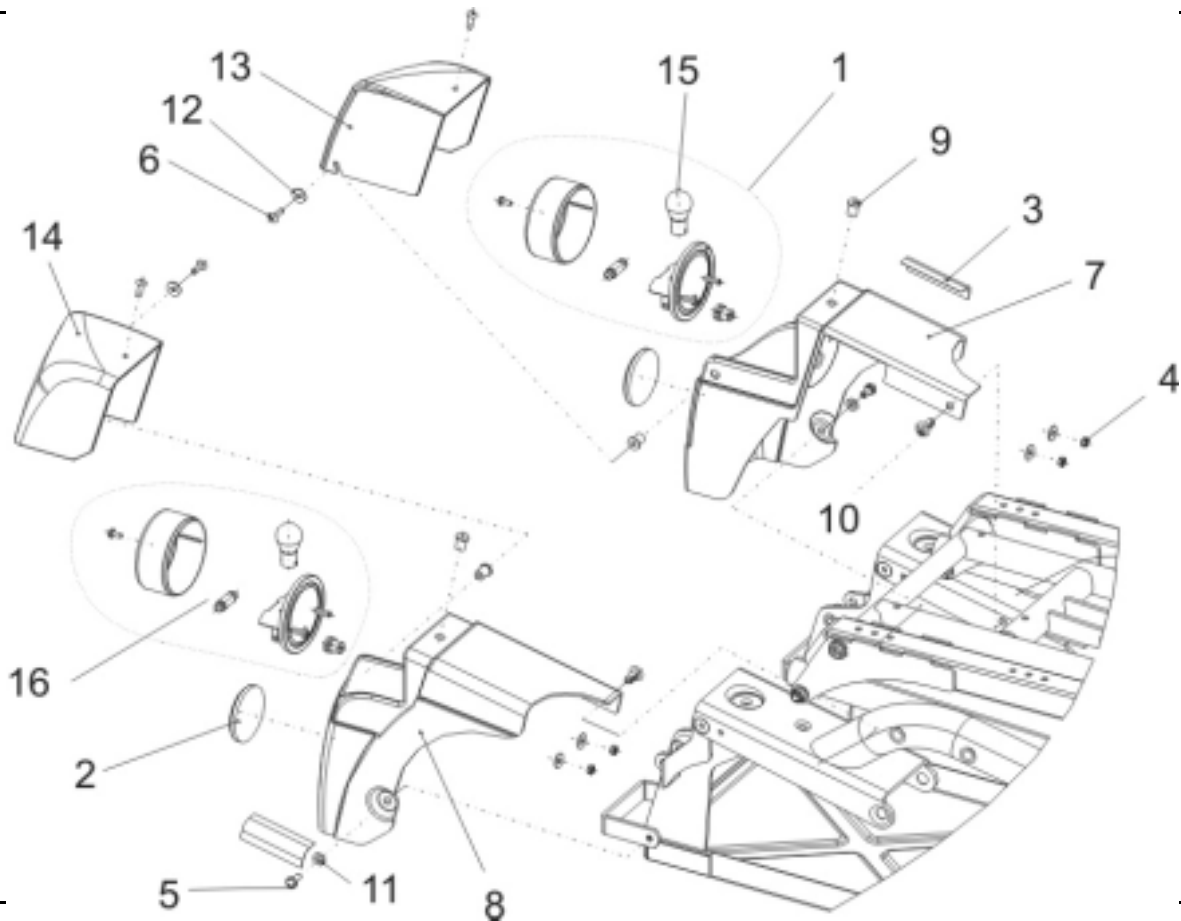

Customer :
Customer No. :
Phone :

Contact :
Commission :
Serial No. :

Item	Qty	Part-No.	Part-Designation
-	-		ONLY FOR STORM³ TRUE TRACK
-	1	SP1433547	LIGHT SUPPORT WITHOUT LIGHT & LUGGAGE CARRIER
-	1	SP1433556	LIGHT SUPPORT WITH LIGHT WITHOUT LUGGAGE CARRIER
-	1	SP1433557	LIGHT SUPPORT WITHOUT LIGHT FOR LUGGAGE CARRIER
-	1	SP1433558	LIGHT SUPPORT WITH LIGHT FOR LUGGAGE CARRIER
1	2	1419935	REAR LIGHT 24V CPL.
2	2	1419274	REFLECTOR, RED
3	2	1432553	WARNING STICKER FOR RIM GEARLESS MOTORS
4	4		HEX NUT M5
5	2		HEX HEAD SCREW M6 X 12
6	4		BOLT M5x16 DIN 7380 SV
7	1	1429342	LIGHT SUPPORT LH
7	1	1430143	LIGHT SUPPORT LH WITH LUGGAGE CARRIER CUTOUT
8	1	1429343	LIGHT SUPPORT RH
8	1	1430144	LIGHT SUPPORT RH WITH LUGGAGE CARRIER CUTOUT
9	4	1422052	GETO WELL NUT M5
10	2	1419337	RIVET
11	2		WASHER 6,4 X 12,5 X 1,6
12	6		WASHER 5,3 X 15 X 1,6
13	1	1419331	LAMP CASING, CLEAR LH
14	1	1419332	LAMP CASING, CLEAR RH
15	1	1419271	LIGHTBULB 24V/21W, YELLOW
16	1	P31191	LAMP 24V/5W

Storm 3

Release
07 / 2004
Chapter 6
Sheet 3