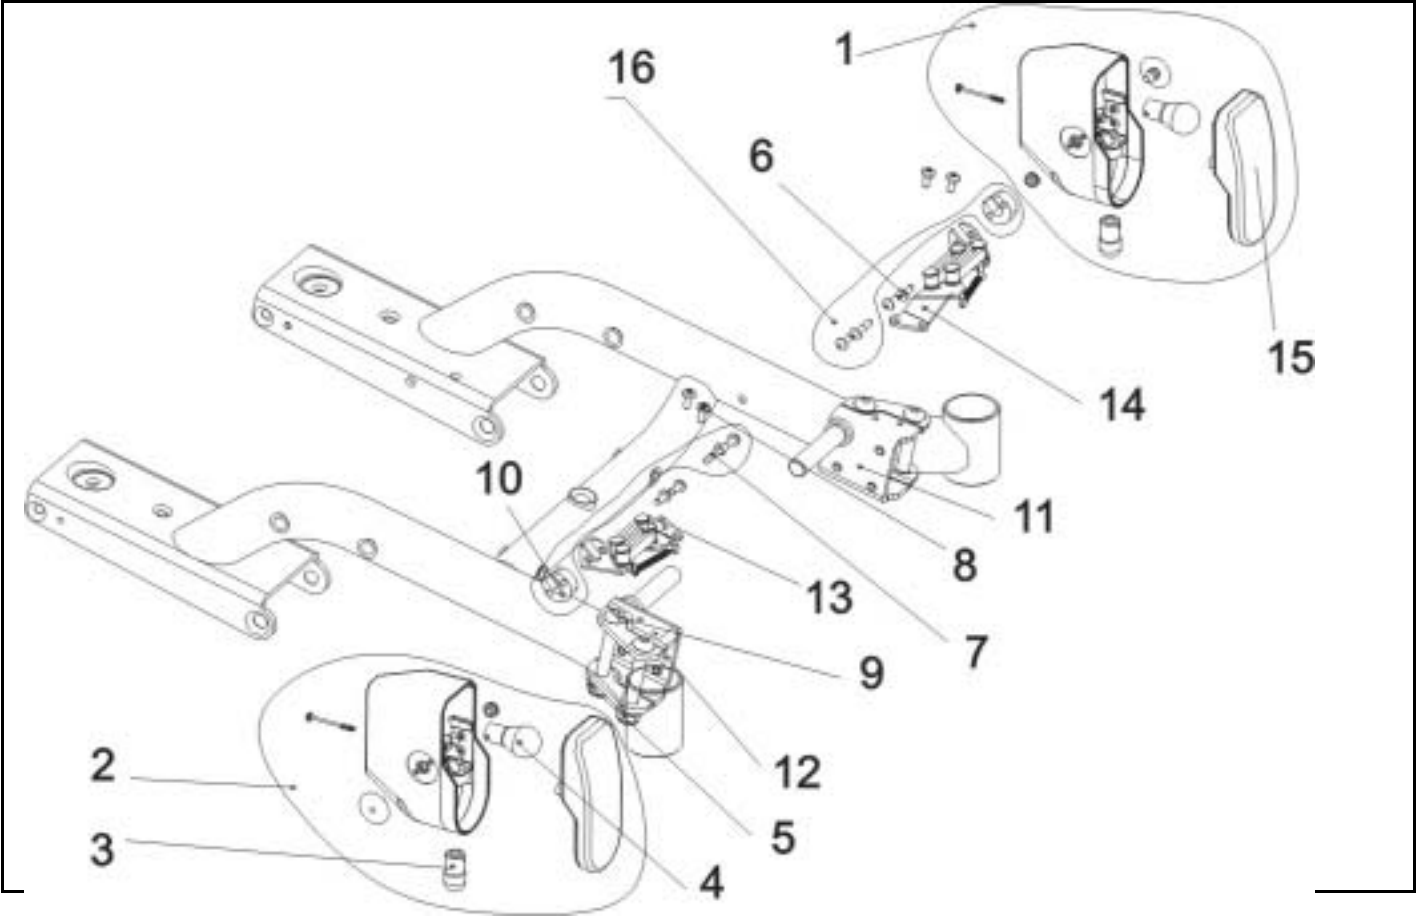

Customer :
 Customer No. :
 Phone :

Contact :
 Commission :
 Serial No. :

Item	Qty	Part-No.	Part-Designation	
-	1		SWING OUT FRONT LIGHT SYSTEM 24 V, CPL.	
1	1	1420413	HEADLAMP LH 24V CPL.	
2	1	1420412	HEADLAMP RH 24V CPL.	
1	1	SP1420413	HEADLAMP LH 12V CPL. (10km/h)	->05/02
2	1	SP1420412	HEADLAMP RH 12V CPL. (10km/h)	->05/02
3	2	P31108	LIGHTBULB 24V/10W	
4	2	1419271	LIGHTBULB 24V/21W, YELLOW	
3	2	1423458	LIGHTBULB 12V/10W	->05/02
4	2	1423457	LIGHTBULB 12V/21W, YELLOW	->05/02
15	1	1433737	HEADLIGHT LENS	
5	4	F20110	NYLOC NUT M10 DIN 985	
6	4		SELF-TAPPING CROSS HEAD SCREW 4,8 X 16	
8	4		BOLT M5 X 12 DIN 7500	
9	4		BOLT M10 X 75 DIN 7380	
11	1	1418547-9005	BEARING PLATE LH	
12	1	1418544-9005	BEARING PLATE RH	
13	1	1428082	SWIVEL MECHANISM RH	
14	1	1428081	SWIVEL MECHANISM LH	
16	1	SP1422822	FIXING SET FRONT HEADLIGHT FOR SB AB 43CM	
10	2		SPACER	
7	4		BOLT 4,8 X 25 DIN 7981	