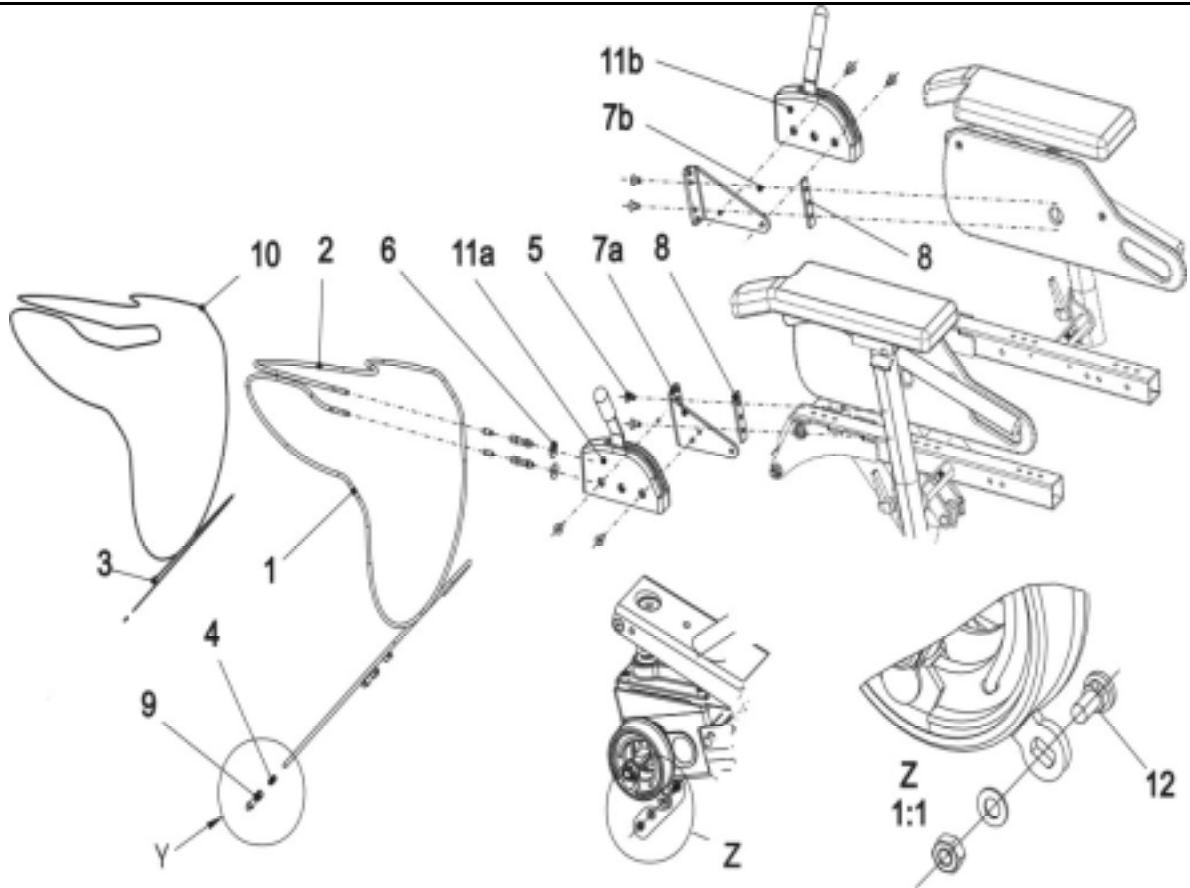

Customer :
 Customer No. :
 Phone :

Contact :
 Commission :
 Serial No. :

Item	Qty	Part-No.	Part-Designation
-	1		WHEEL BRAKE RH, CPL.
-	1		WHEEL BRAKE LH, CPL.
-	1	SP1423473	BOWDEN CABLE SET CPL.
1	1		BOWDEN-CABLE ENVELOPE L=1130 MM
2	1		BOWDEN-CABLE ENVELOPE L=1470 MM
3	2		INNER CABLE END CAP
4	4		CABLE END-CAP
10	1		BOWDEN-CABLE INNER LINE L=3200 MM
12	2		CABLE-CLAMP SCREW 6 MM
5	4		BOLT M6 X 12
6	2		WASHER 6,4 X 18 X 1,6
7a	1	1428076-9005	BRAKE BOX HOLDER RH
7b	1	1428075-9005	BRAKE BOX HOLDER LH
8	1	1421720-0002	GROVE PLATE
9	4	M30050	ADJUSTING SCREW M6 X 24; ZINC PLATED
11a	1	SPF331038	BRAKE ASSY RH
11b	1	SPF331028	BRAKE ASSY LH

Storm 3