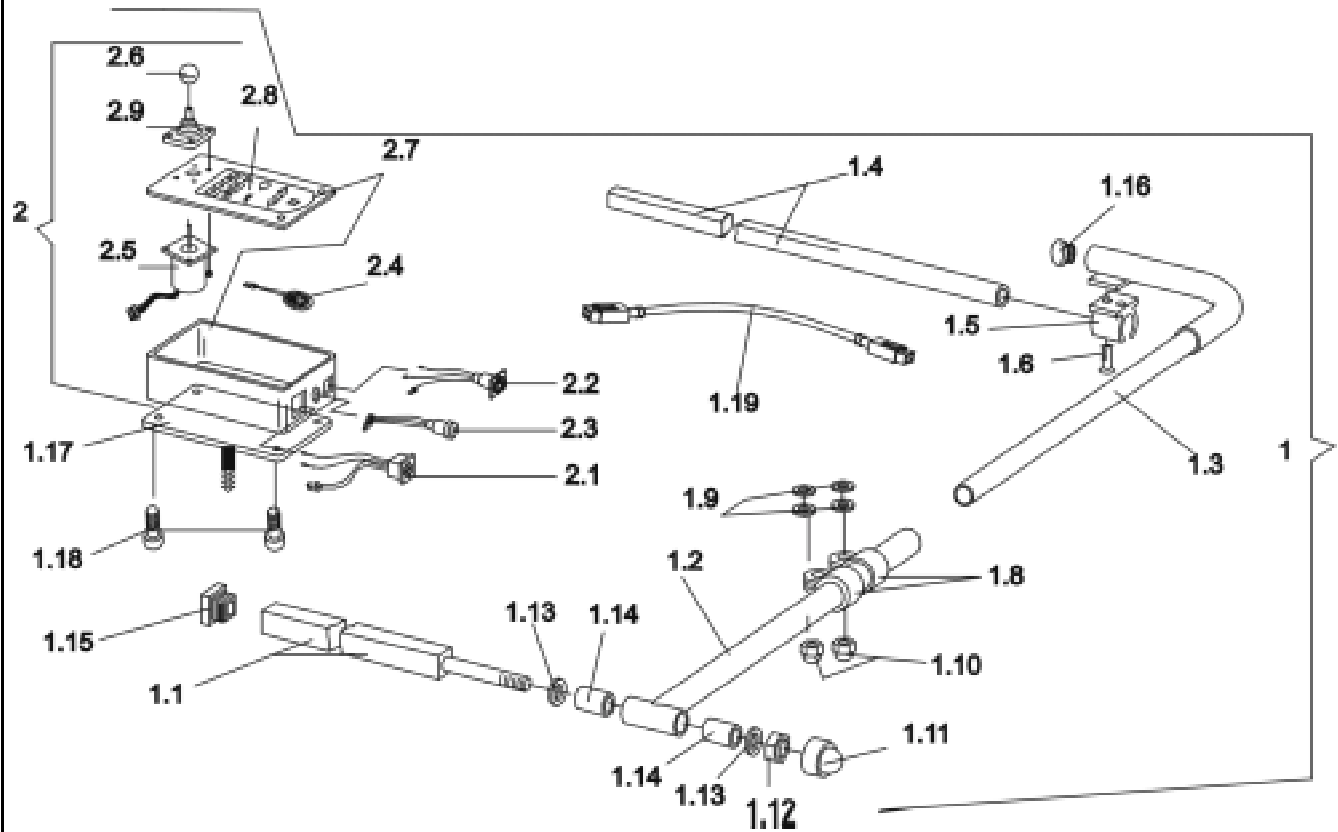

Customer :
Customer No. :
Phone :

Contact :
Commission :
Serial No. :

Item	Qty	Part-No.	Part-Designation
1	1	SP1422799	SWING-OUT MIDDLE CONTROL LH CPL.
1	1	SP1422800	SWING-OUT MIDDLE CONTROL RH CPL.
1.1	1		SUPPORT TUBE; CHROME PLATED
1.2	1		SWING ARM; CHROME PLATED
1.3	1		SUPPORT ARM LH; CHROME PLATED
1.3	1		SUPPORT ARM RH; CHROME PLATED
1.4	1		MIRROR SUPPORT RAIL; CHROME PLATED
1.5	1	Z16001A	CLAMP
1.6	2		COUNTERSUNK CROSS HEAD SCREW M5 X 12
1.8	2		CLAMP 22 MM
1.9	4		WASHER 8,4 X 17 X 1,6
1.10	2		DOMED NYLOC NUT M8 X 1
1.11	1		NUT CAP M12
1.12	1		NYLOC NUT M12
1.13	2		WASHER 13 X 24 X 2,5
1.14	2		BUSH RD. 19 X 3.5 X 25
1.15	1		TUBE END PLUG E 15 X 15
1.16	2		TUBE END PLUG SL 22
1.17	1		SUPPORT BRACKET; RAL 9005 BLACK
1.18	4		COUNTERSUNK CROSS HEAD SCREW M4 X 10
1.19	1		ACS BUS CABLE L=2900 MM

Storm 3