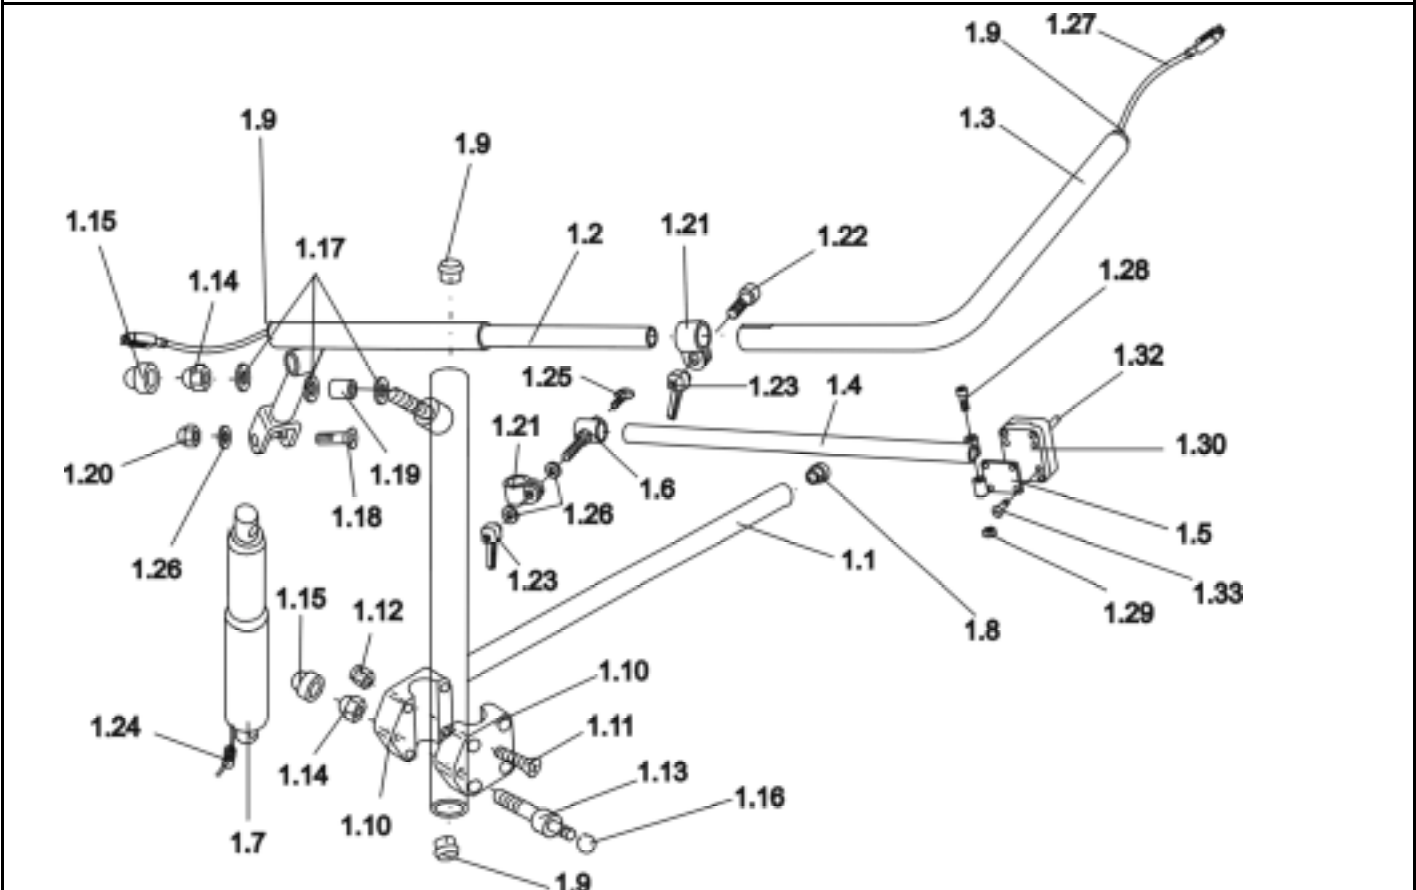

Customer :
Customer No. :
Phone :

Contact :
Commission :
Serial No. :

Item	Qty	Part-No.	Part-Designation
1	1	SP1422946	ELECTR. VERTICAL SWING-OUT CHIN CONTROL ASSEMBLY KIT
1.1	1		CHIN CONTROL, SWING ARM ELECTRICAL VERTICAL SWING-AWAY
1.2	1		CHIN CONTROL SWING ARM.; CHROME PLATED
1.3	1		CHIN CONTROL SUPPORT TUBE; CHROME PLATED
1.4	1		SWITCH BOX TUBE; CHROME PLATED
1.5	1		SWITCH BOX MOUNTING PLATE; CHROME PLATED
1.6	1		CLAMP; CHROME PLATED
1.7	1	P00081	ACTUATOR LA 22.5E-100-24 WITH STOP-SWI
1.8	1		TUBE END PLUG SL 18
1.9	4		TUBE END PLUG SL 22
1.10	2		CLAMP
1.11	4		SOCKET HEAD CAP SCREW M6 X 25
1.12	4		NYLOC NUT M6
1.13	1		BOLT RD. 16 X 88 M M12
1.14	2		NYLOC NUT M12 X 1,5
1.15	2		NUT CAP M12
1.16	1		CAP A10
1.17	3		WASHER 13 X 24 X 2,5
1.18	1		COUNTERSUNK SOCKET HEAD SCREW M8 X 45
1.19	1		BUSH 10 X 1 X 22,5
1.20	1		DOMED NYLOC NUT M8 X 1
1.21	2		CLAMP 22 MM
1.22	1		CUP HEAD NIBBED BOLT M8 X 25
1.23	2	L32901	LEVER M8; BLACK
1.24	1		FERRITE SLEEVE C=8 D=1

Storm 3