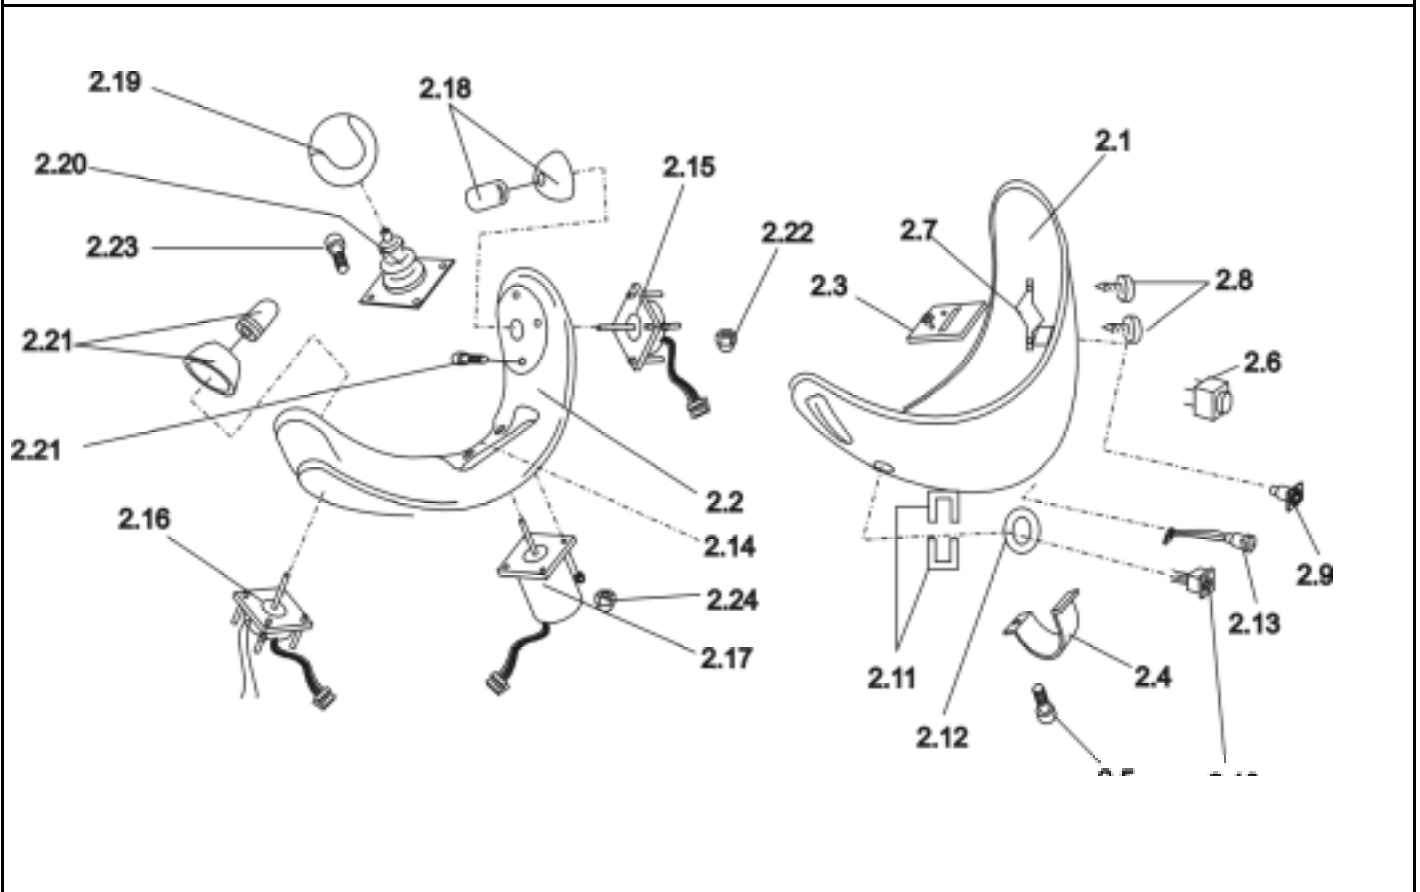

Customer :
Customer No. :
Phone :

Contact :
Commission :
Serial No. :

Item	Qty	Part-No.	Part-Designation
2	1	SP1422801	ACS CHIN CONTROL LH CPL.
2	1	SP1422802	ACS CHIN CONTROL RH CPL.
2.1	1	Z183242	LOWER HOUSING LH
2.1	1	Z183241	LOWER HOUSING RH
2.2	1	F383019	UPPER HOUSING; GREY
2.3	1		MOUNTING PLATE
2.4	1		CLAMP
2.5	1		SOCKET HEAD CAP SCREW M6 X 16
2.6	1		HORN (DIGISOUND)
2.7	1		HORN CLAMP
2.8	2		DOMED HEAD SELF TAPPING SCREW 2,9 X 25
2.9	1	P41106	CHARGER SOCKET
2.10	1	P41108	ACS-BUS CABLE SOCKET
2.11	2	P41103	CHARGER SOCKET
2.12	1	T95099	O-RING 14-3 MM
2.13	1	P41104	PROGRAMMER SOCKET
2.14	1	P10475	STICKERSET (ACS CHIN CONTROL)
2.15	1	Z183243	ACS-CHIN CONTROL JOYSTICK SWITCH LH
2.16	1	Z183244	ACS-CHIN CONTROL JOYSTICK SWITCH RH
2.17	1	P10304	JOYSTICK
2.18	2	Z183229	JOYSTICK KNOB CPL.
2.19	1	Z183265	FOAM CONTROL KNOB CPL.
2.20	1	Z183001A	RUBBER GAITER; BLACK
2.21	8		CROSS HEAD SCREW M2,5 X 22
2.22	8		NYLOC NUT M2,5

Storm 3