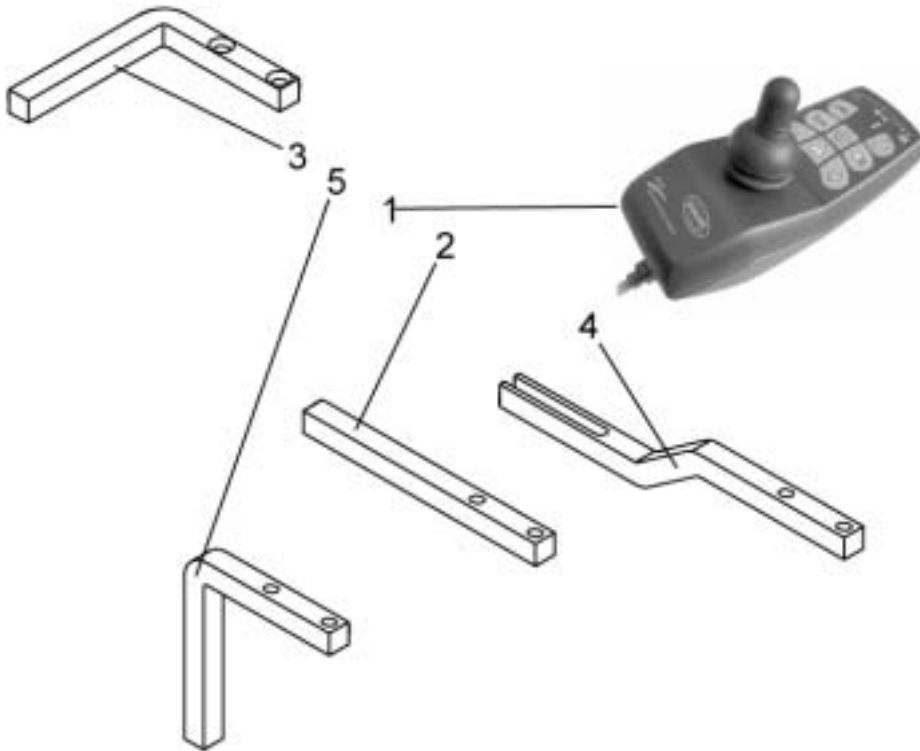

Customer :
Customer No. :
Phone :

Contact :
Commission :
Serial No. :

umruet_rem24sd.dwg

Item	Qty	Part-No.	Part-Designation	
-	-		The joystick box support for REM 24SD is not the same a...	
-	-		Please order the new version if you have the old one!	
1	1	1436541	REMOTE REM 24 SD	03/04→
2	1	1440437-9005	JOYSTICK BOX SUPPORT REM 24SD STANDARD	03/04→
3	1	1440438-9005	ATTENDANT JOYSTICK BOX SUPPORT REM 24SD	03/04→
4	1	1440439-9005	JOYSTICK BOX SUPPORT REM 24SD F. "ARNE JENSEN" SEAT	03/04→
5	1	1440441-9005	REMOTE HOLDER SWING AWAY REM 24SD	03/04→

Storm 3

Release
07 / 2004
Chapter 13
Sheet 15