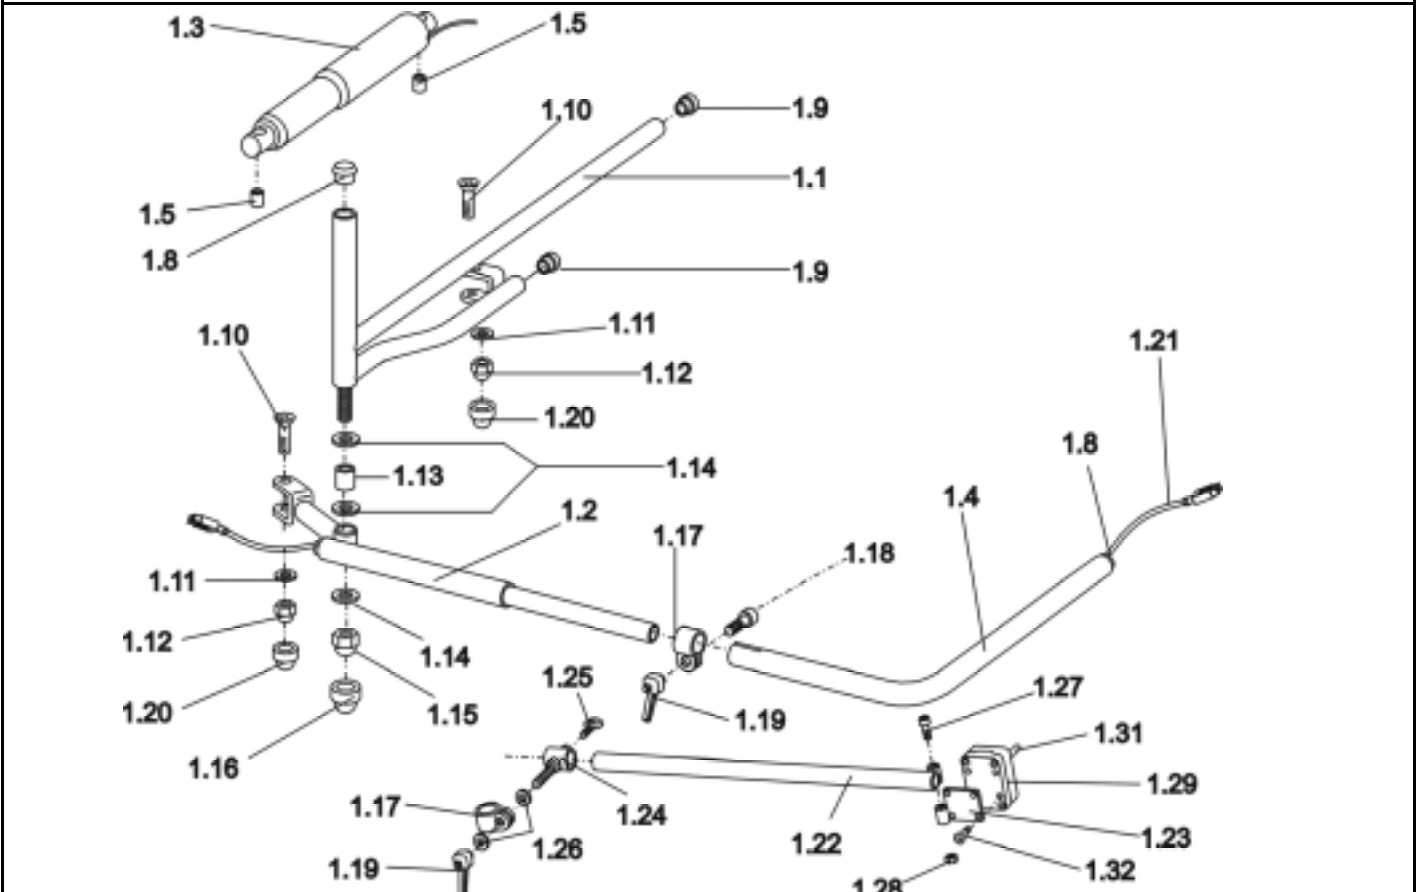

Customer :
Customer No. :
Phone :

Contact :
Commission :
Serial No. :

Item	Qty	Part-No.	Part-Designation
1	1	SP1422944	ASSEMBLY KIT RH F. EL. HORIZONTAL SWING-OUT CHIN CONTRO...
1	1	SP1422945	ASSEMBLY KIT FOR ELECTR. HORIZONTAL SWING-OUT CHIN CONT...
1.1	1		SUPPORT TUBE LH; CHROME PLATED
1.1	1		SUPPORT TUBE RH; CHROME PLATED
1.2	1		CHIN CONTROL SWING ARM.; CHROME PLATED
1.3	1	P00082	ACTUATOR LA 22.5E-75-24 INCL CABLE AND SWITCH
1.4	1		CHIN CONTROL SUPPORT TUBE; CHROME PLATED
1.5	1		BUSH 10 X 1 X 22,5
1.8	1		TUBE END PLUG SL 22
1.9	1		TUBE END PLUG SL 18
1.10	2		COUNTERSUNK SOCKET HEAD SCREW M8 X 45
1.11	2		WASHER 6,4 X 12,5 X 1,6
1.12	2		NYLOC NUT M8
1.13	2		BUSH RD. 18 X 3 X 22
1.14	2		WASHER 13 X 24 X 2,5
1.15	1		NYLOC NUT M12 X 1,5
1.16	3		NUT CAP M12
1.17	1		CLAMP 22 MM
1.18	1		CUP HEAD NIBBED BOLT M8 X 25
1.19	1	L32901	LEVER M8; BLACK
1.20	1		NUT CAP M8
1.21	1	1419367	ACS BUS CABLE L=2950 MM
1.22	2		SWITCH BOX TUBE; CHROME PLATED
1.23	1		SWITCH BOX MOUNTING PLATE; CHROME PLATED
1.24	1		CLAMP; CHROME PLATED

Storm 3