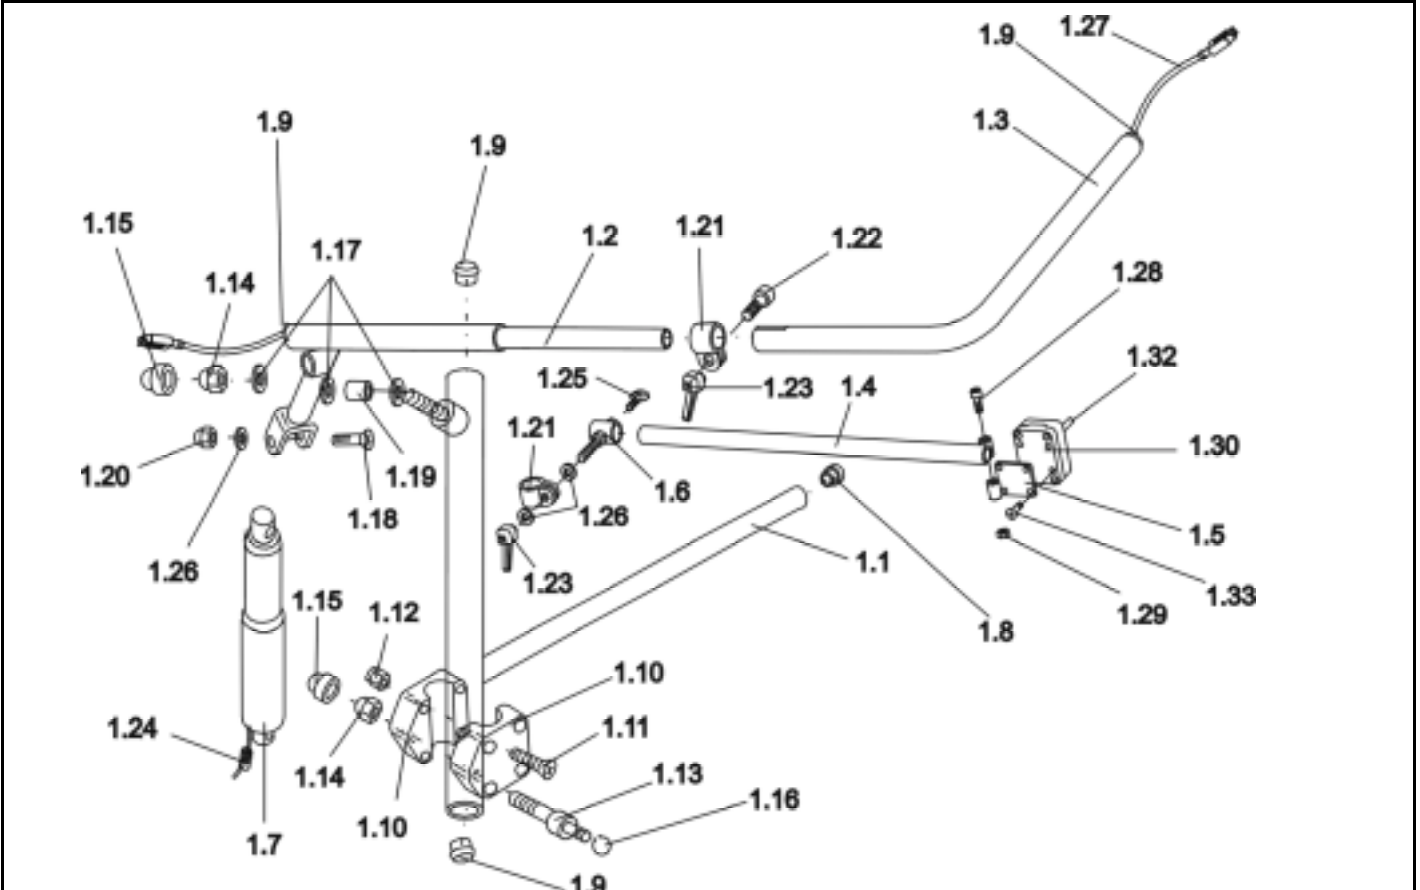

Customer :
Customer No. :
Phone :

Contact :
Commission :
Serial No. :

Item	Qty	Part-No.	Part-Designation
1.25	1	L31001	HAND KNOB M6 X 10
1.26	3		WASHER 8,4 X 17 X 1,6
1.27	1	1419367	ACS BUS CABLE L=2950 MM
1.28	1		HEX HEAD SCREW M6 X 40
1.29	1		NYLOC NUT M6
1.30	1	L90994	MULTIBOX SMALL
1.31	1	P30109	TOGGLE SWITCH SINGLE POLE
1.32	1	Z183011A	TOGGLE SWITCH EXTENSION; GREY
1.33	2		POP RIVET 3,2 X 11,5

Storm 3