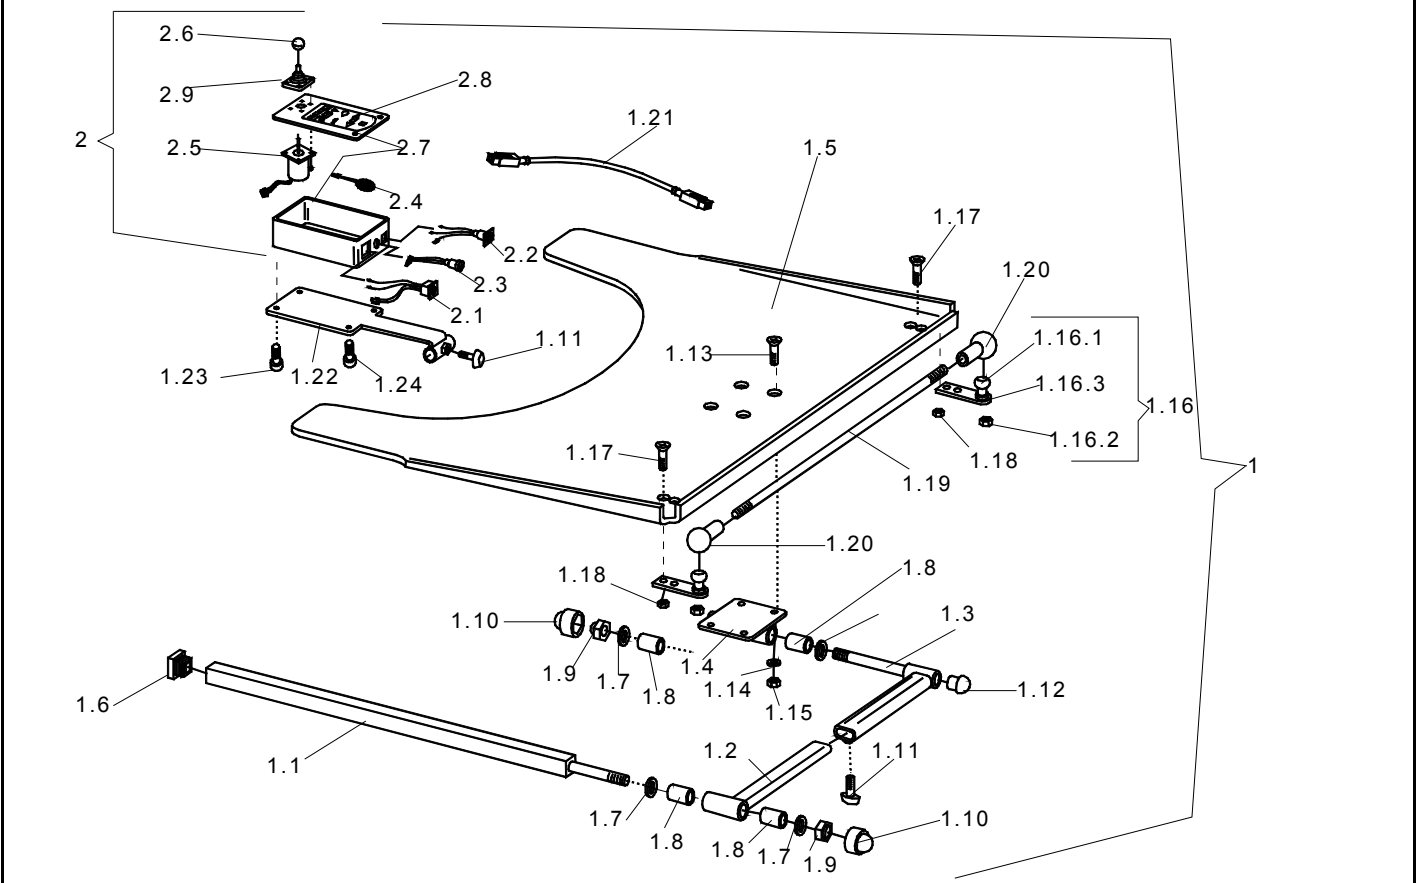

Storm 3

Customer :
 Customer No. :
 Phone :

Contact :
 Commission :
 Serial No. :

Item	Qty	Part-No.	Part-Designation
1	1	SP1422798	TRAY CONTROL CPL.
-	1	SPZ177011	TRAY SUPPORT FIXING KIT CPL.
1.1	1		SUPPORT TUBE; CHROME PLATED
1.2	1		SWING ARM; CHROME PLATED
1.3	1		SWING ARM EXTENSION; CHROME PLATED
1.4	1		TRAY SUPPORT BRACKET; CHROME PLATED
1.6	1		TUBE END PLUG E 15 X 15
1.7	4		WASHER 13 X 24 X 2,5
1.8	4		BUSH RD. 19 X 3.5 X 25
1.9	2		NYLOC NUT M12
1.10	2		NUT CAP M12
1.11	2		HAND KNOB M6 X 10
1.12	1		TUBE END PLUG SL 22
1.14	4		WASHER 6,4 X 12,5 X 1,6
1.15	4		DOMED NYLOC NUT M6, SELF-LOCKING
1.5	1	Z17024A	TRAY 660 X 540 X 8; TRANSPARENT
1.13	4		COUNTERSUNK CROSS HEAD SCREW M6 X 20
1.16	2	SP4100136	SUPPORT ROD ; CPL..
1.16.1	2		SWIVEL JOINT AS 13-M8 RH
1.16.2	2		NYLOC NUT M8 DIN 985
1.16.3	2		BRACKET 20 X 70 X 5 DIN-1652; ZINC PLATED
1.17	4		COUNTERSUNK CROSS HEAD SCREW M5 X 12
1.18	4		NYLOC NUT M5
1.19	1		ROD. M. L=560 MM
1.20	2		SWIVEL JOINT AS 13-M8 RH

Storm 3

Customer :
 Customer No. :
 Phone :

Contact :
 Commission :
 Serial No. :

Item	Qty	Part-No.	Part-Designation
1.22	1		SUPPORT BRACKET
1.21	1	1423209	ACS BUS CABLE L=2900 MM
1.23	2	L60999	FOOT M4 X 13
1.24	2		COUNTERSUNK CROSS HEAD SCREW M4 X 10
2	1	P10066	ACS-TRAY CONTROL BOX
2.1	1	P41108	ACS-BUS CABLE SOCKET
2.2	1	P41106	CHARGER SOCKET
2.3	1	P41107	PROGRAMMER SOCKET
2.4	1	P30493	HORN
2.5	1	GSM55120	ACS-JOYSTICK F. TRAYCONTROL
2.6	1	L36999	KNOB 32 MM, HOLE 5,8 MM
2.7	1		ACS CONTROL BOX HOUSING
2.8	1	P30907	FOIL KEYPAD
2.9	1	Z183001A	RUBBER GAITER; BLACK
---	1	Q99081	OPERATION INSTRUCTION, TRAY-/CENTRAL STEERING