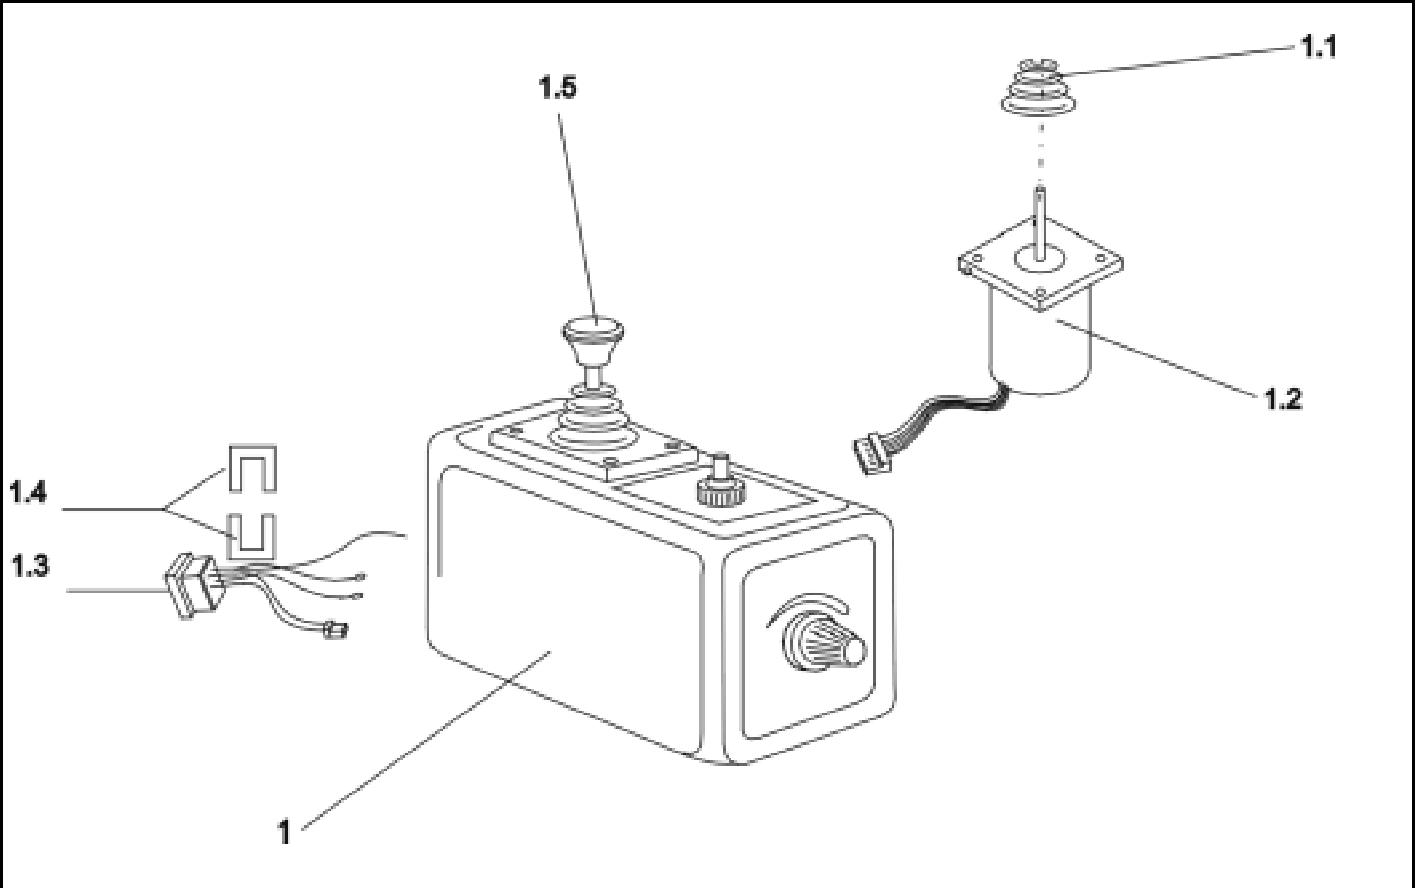

Customer :
 Customer No. :
 Phone :

Contact :
 Commission :
 Serial No. :

Item	Qty	Part-No.	Part-Designation
1	1	6001425	ACS CTRL. FOR ATTENDANT SWITCHABLE
1.1	1	Z183001A	RUBBER GAITER; BLACK
1.2	1	P10304	JOYSTICK
1.3	1	P41105	BUS CABLE SOCKET
1.4	1	GME61927	FIXING CLAMP
1.5	1	P40120	DRIVE LEVER KNOB F. SWITCHABLE ACS CARER CONTROL