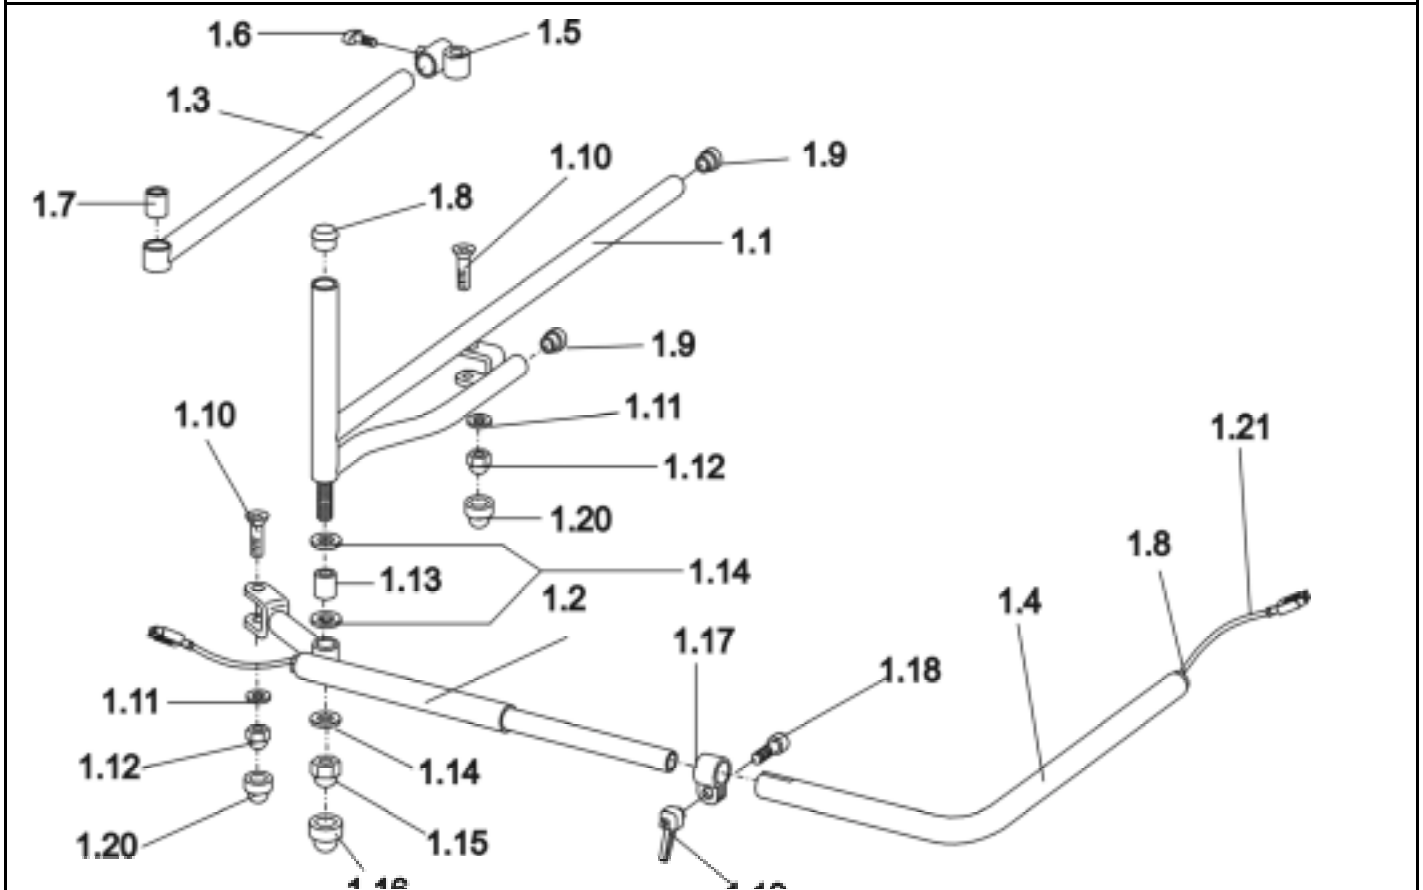

Storm 3

Customer :
 Customer No. :
 Phone :

Contact :
 Commission :
 Serial No. :

Item	Qty	Part-No.	Part-Designation
1	1	SP1422943	ASSEMBLY KIT FOR ELECTR. HORIZONTAL SWING-OUT CHIN CONT...
1	1	SP1422942	ASSEMBLY KIT RH F. MANUAL HORIZONTAL SWING-OUT CHIN CON...
1.1	1		SUPPORT TUBE LH; CHROME PLATED
1.1	1		SUPPORT TUBE RH; CHROME PLATED
1.2	1		CHIN CONTROL SWING ARM.; CHROME PLATED
1.3	1		CHIN CONTROL PUSH ROD.; CHROME PLATED
1.4	1		CHIN CONTROL SUPPORT TUBE; CHROME PLATED
1.5	1		PUSH-ROD GUIDE; CHROME PLATED
1.6	1	L31001	HAND KNOB M6 X 10
1.7	1		BUSH RD. 18 X 22
1.8	2		TUBE END PLUG SL 22
1.9	2		TUBE END PLUG SL 18
1.10	2		COUNTERSUNK SOCKET HEAD SCREW M8 X 45
1.11	2		WASHER 8,4 X 17 X 1,6
1.12	2		NYLOC NUT M8
1.13	1		BUSH RD. 18 X 3 X 22
1.14	3		WASHER 13 X 24 X 2,5
1.15	1		NYLOC NUT M12 X 1,5
1.16	1		NUT CAP M12
1.17	1		CLAMP 22 MM
1.18	1		CUP HEAD NIBBED BOLT M8 X 25
1.19	1	L32901	LEVER M8; BLACK
1.20	2		NUT CAP M8
1.21	1	1419367	ACS BUS CABLE L=2950 MM