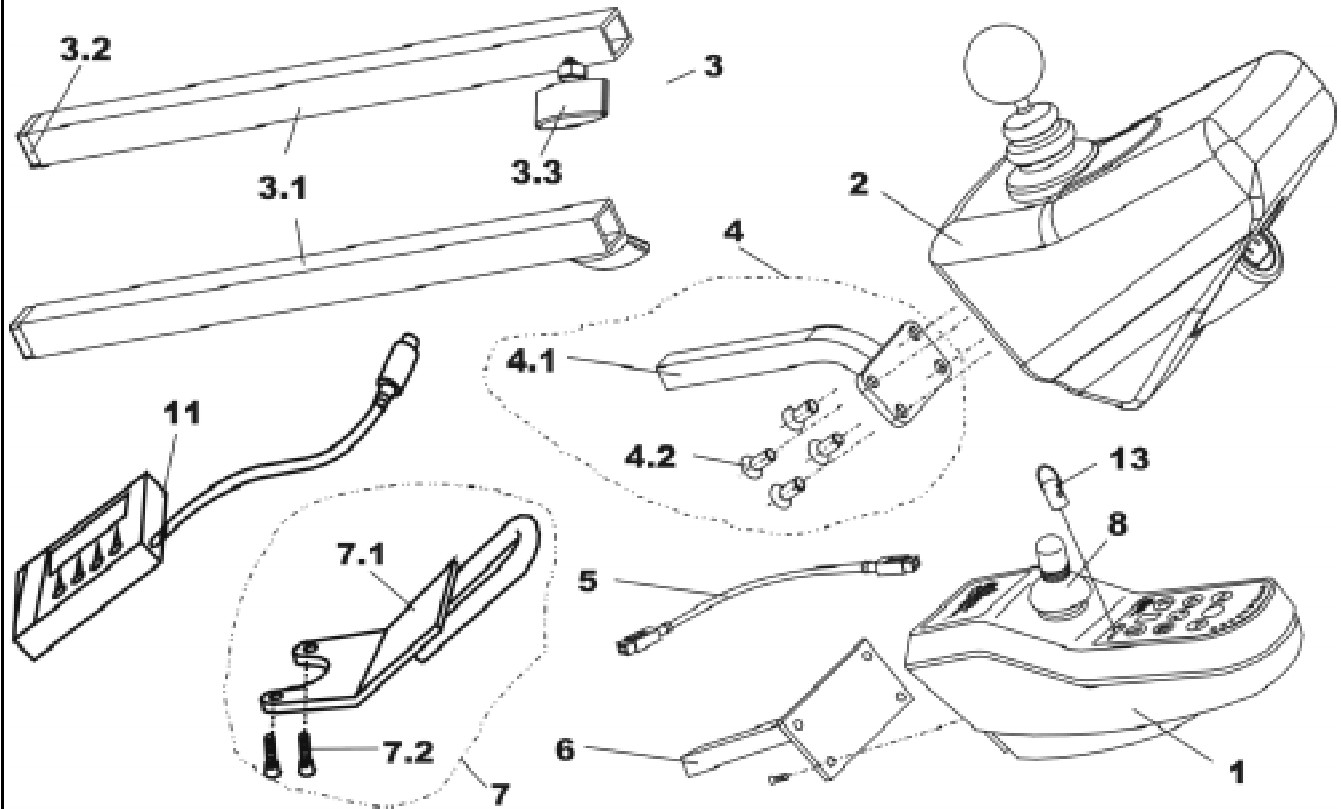

Customer :
 Customer No. :
 Phone :

Contact :
 Commission :
 Serial No. :

Item	Qty	Part-No.	Part-Designation	
-	1	SP1422779	ACS STD. REMOTE CPL.	->02/04
1	1	P10150	REMOTE REM 24 SC	->02/04
-	1	GSM9917	KEYPAD WITH UPPER HOUSING FOR REM 24SC	->02/04
-	-		The joystick box support for REM 24SD is not the same a...	
-	-		Please order the new version if you have the old one!	
-	1	1436541	REMOTE REM 24 SD	03/04->
-	1	SP1422797	REMOTE G80 I CPL.	
2	1	P10156	REMOTE REM G80 I	
13	1	SP1419695	MAGNETIC KEY W. POUCH CPL.	
3	1	SPS183040	MOTION ROD REMOTE CPL.	
3.1	1		GUIDE F. REMOTE STD.RAL 9005 DEEP BLACK	
3.2	1		TUBE END PLUG E 15 X 15	
3.3	1	L31001	HAND KNOB M6 X 10	
4	1	SPZ183302	REMOTE G80 I HOLDER CPL.	
4.1	1		REMOTE HOLDER F. >REMOTE REM G80	
4.2	4		COUNTERSUNK CROSS HEAD SCREW M5 X 12	
5	1	1419386	ACS BUS CABLE L=1900 MM	
6	1	F283001.P40	GUIDE F. REMOTE STD.RAL 9005 DEEP BLACK	
7	1	SP1422828	GUARD BOW F. REM 24 REMOTE CPL.	
7.1	1		GUARD BOW F. ACS REMOTE	
7.2	2		COUNTERSUNK CROSS HEAD SCREW M5 X 12	
8	1	Z183229	JOYSTICK KNOB CPL.	
11	1	6001450	ACS-HAND PROGRAMMER, "F; GER; ESP"	
-	1	P10062	WIZARD SOFTWARE	