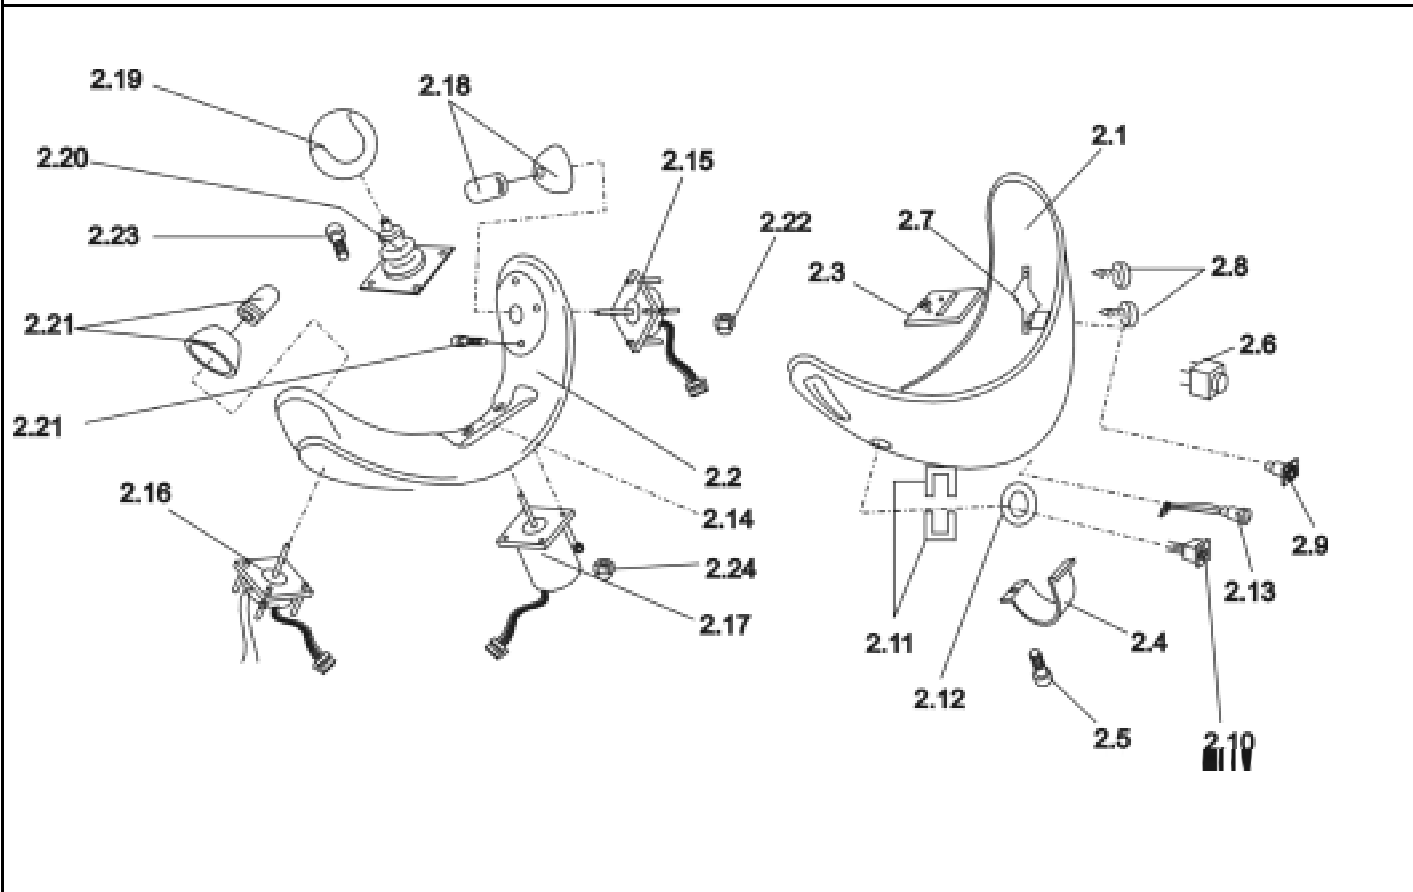

Customer :
Customer No. :
Phone :

Contact :
Commission :
Serial No. :

Item	Qty	Part-No.	Part-Designation
2.23	4		CROSS HEAD SCREW M3 X 20
2.24	8		HEX NUT M3

Storm 3

Release
07 / 2004
Chapter 13
Sheet 12