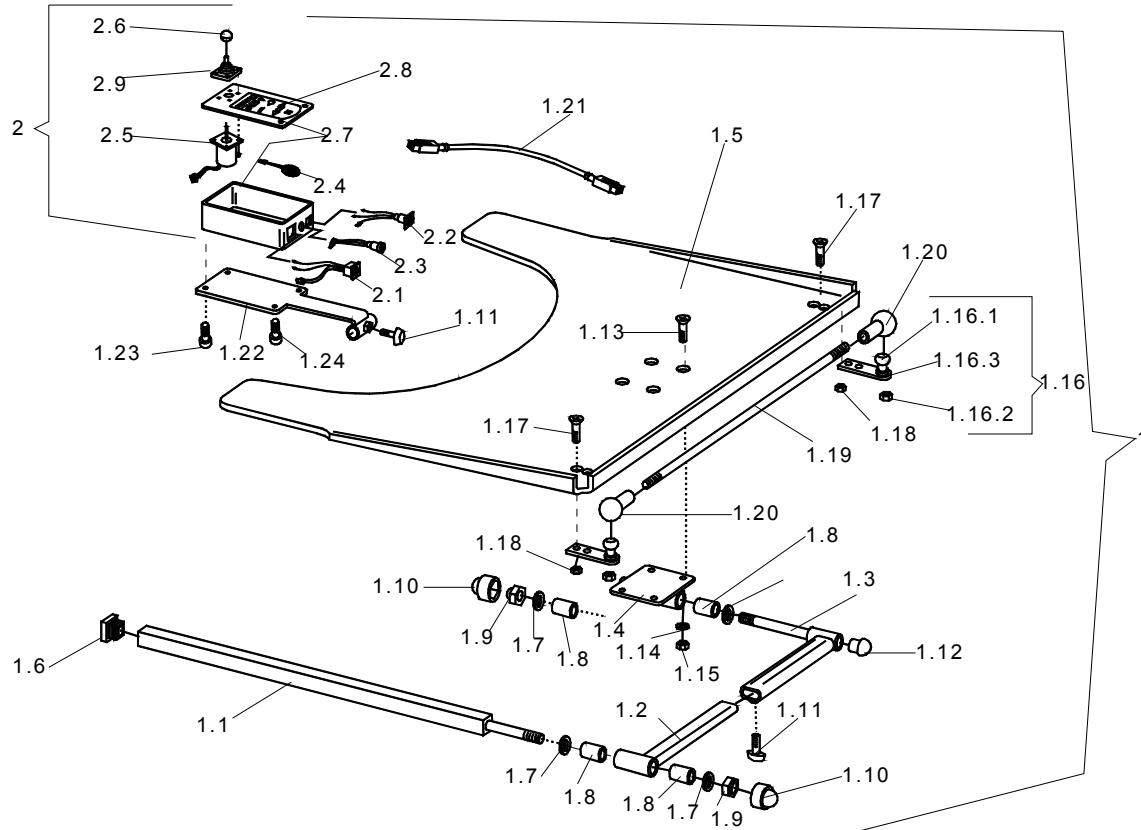

Storm 3

Customer :
 Customer No. :
 Phone :

Contact :
 Commission :
 Serial No. :

Item	Qty	Part-No.	Part-Designation
1	1	SP1422798	TRAY CONTROL CPL.
-	1	SPZ177011	TRAY SUPPORT FIXING KIT CPL.
1.1	1		SUPPORT TUBE; CHROME PLATED
1.2	1		SWING ARM; CHROME PLATED
1.3	1		SWING ARM EXTENSION; CHROME PLATED
1.4	1		TRAY SUPPORT BRACKET; CHROME PLATED
1.6	1		TUBE END PLUG E 15 X 15
1.7	4		WASHER 13 X 24 X 2,5
1.8	4		BUSH RD. 19 X 3.5 X 25
1.9	2		NYLOC NUT M12
1.10	2		NUT CAP M12
1.11	2		HAND KNOB M6 X 10
1.12	1		TUBE END PLUG SL 22
1.14	4		WASHER 6,4 X 12,5 X 1,6
1.15	4		DOMED NYLOC NUT M6, SELF-LOCKING
1.5	1	Z17024A	TRAY 660 X 540 X 8; TRANSPARENT
1.13	4		COUNTERSUNK CROSS HEAD SCREW M6 X 20
1.16	2	SP4100136	SUPPORT ROD ; CPL..
1.16.1	2		SWIVEL JOINT AS 13-M8 RH
1.16.2	2		NYLOC NUT M8 DIN 985
1.16.3	2		BRACKET 20 X 70 X 5 DIN-1652; ZINC PLATED
1.17	4		COUNTERSUNK CROSS HEAD SCREW M5 X 12
1.18	4		NYLOC NUT M5
1.19	1		ROD. M. L=560 MM
1.20	2		SWIVEL JOINT AS 13-M8 RH