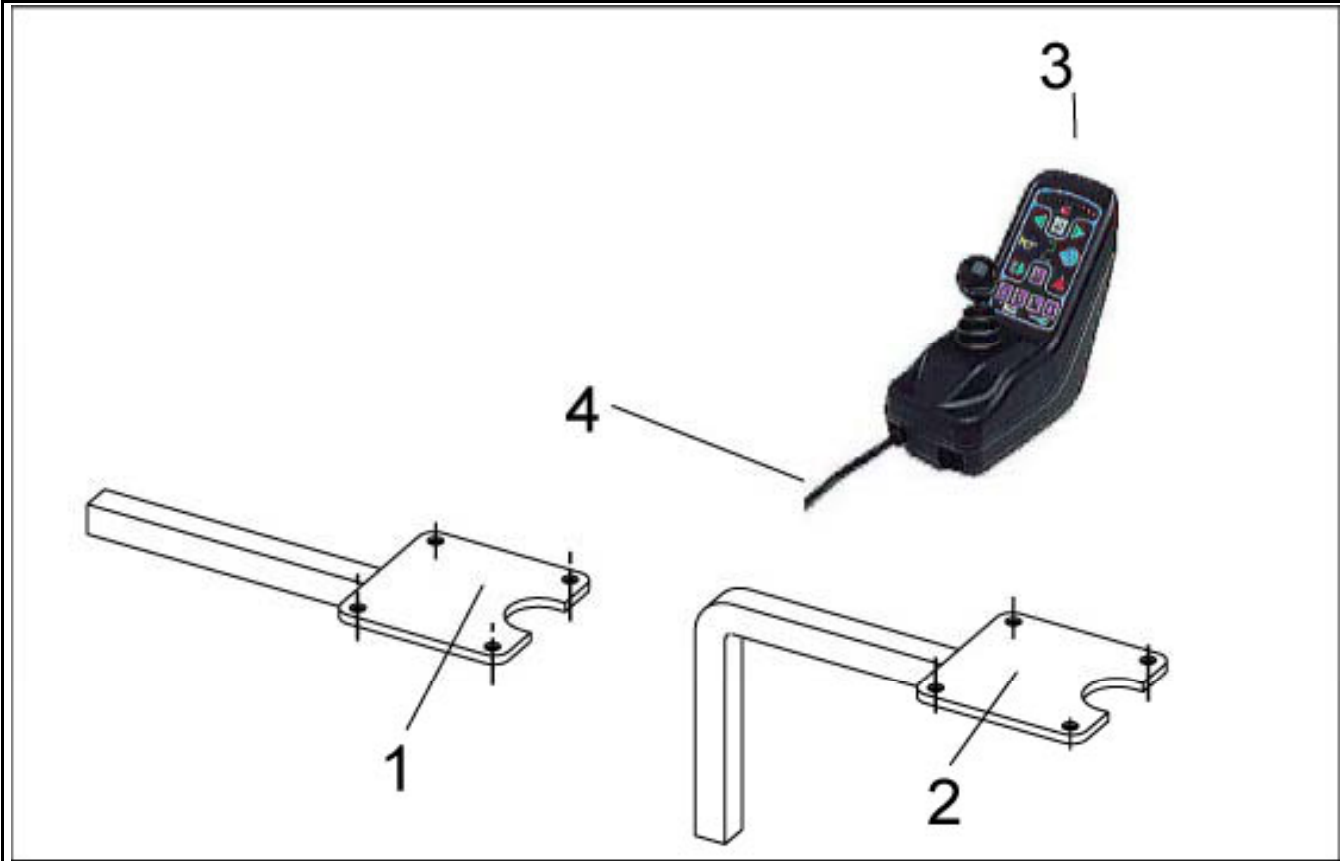

Customer :
Customer No. :
Phone :

Contact :
Commission :
Serial No. :

Item	Qty	Part-No.	Part-Designation
1	1	1419372-9005	JOYSTICK BOX SUPPORT REM 34
2	1	1434462-9005	JOYSTICK BOX SUPPORT REM 34 F.SWIVEL MECHANISM
-	4	D10124	COUNTERSUNK CROSS HEAD SCREW M4 X 10
3	1	SP1434920	JOYSTICK BOX REM 34 (DOLPHIN) CPL.
4	1	1419386	ACS BUS CABLE L=1900 MM
-	1	SP1419695	MAGNETIC KEY W. POUCH CPL.

Storm 3