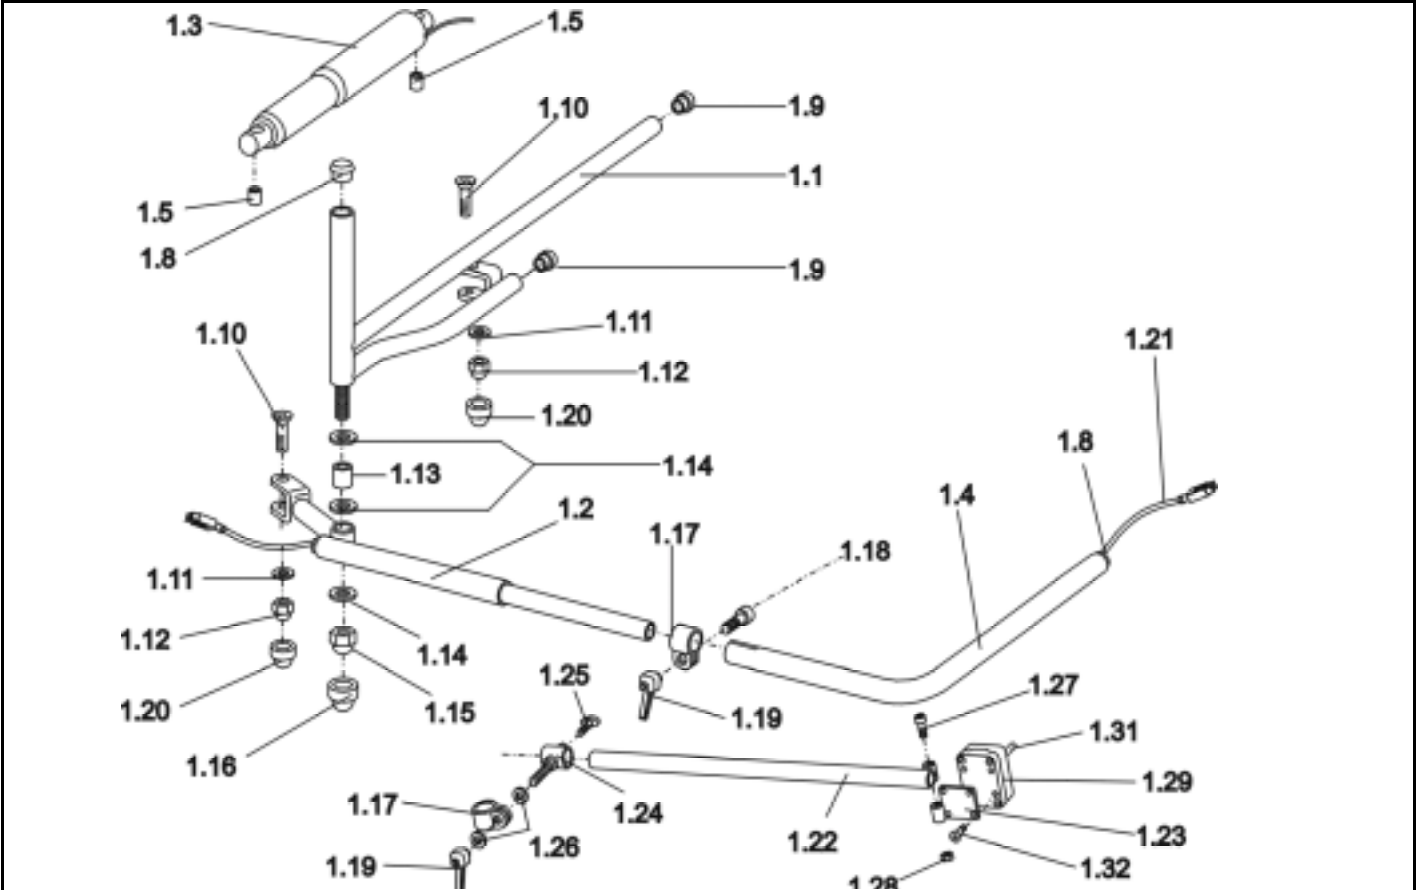

Customer :
Customer No. :
Phone :

Contact :
Commission :
Serial No. :

Item	Qty	Part-No.	Part-Designation
1.25	1	L31001	HAND KNOB M6 X 10
1.26	2		WASHER 8,4 X 17 X 1,6
1.27	1		HEX HEAD SCREW M6 X 40
1.28	1		NYLOC NUT M6
1.29	1	L90994	MULTIBOX SMALL
1.30	1	P30109	TOGGLE SWITCH SINGLE POLE
1.31	1	Z183011A	TOGGLE SWITCH EXTENSION; GREY
1.32	2		POP RIVET 3,2 X 11,5

Storm 3