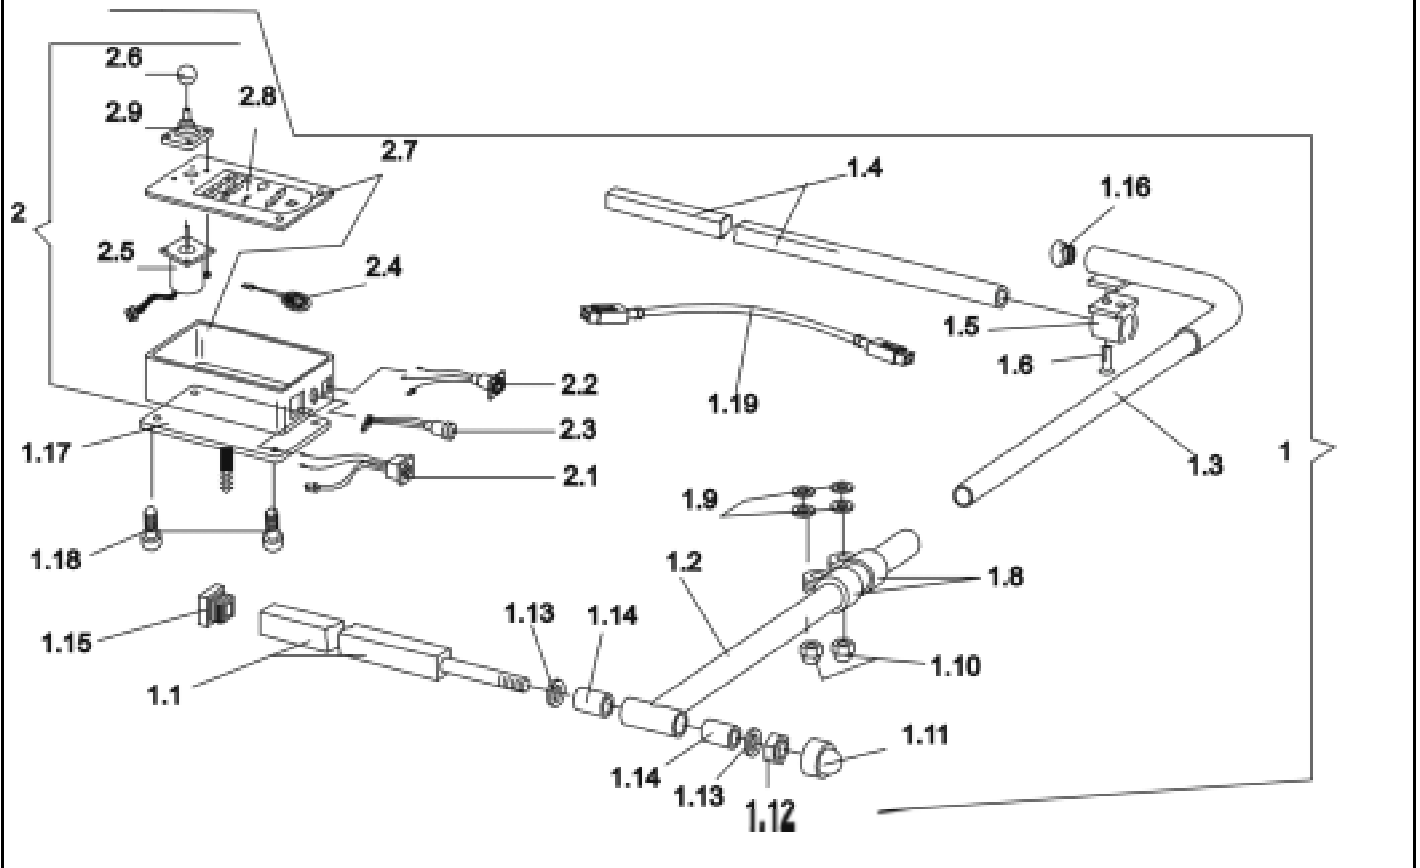

Customer :
Customer No. :
Phone :

Contact :
Commission :
Serial No. :

Item	Qty	Part-No.	Part-Designation
2	1	P10066	ACS-TRAY CONTROL BOX
2.1	1	P41108	ACS-BUS CABLE SOCKET
2.2	1	P41106	CHARGER SOCKET
2.3	1	P41107	PROGRAMMER SOCKET
2.4	1	P30493	HORN
2.5	1	GSM55120	ACS-JOYSTICK F. TRAYCONTROL
2.6	1	L36999	KNOB 32 MM, HOLE 5,8 MM
2.7	1		ACS CONTROL BOX HOUSING
2.8	1	P30907	FOIL KEYPAD
2.9	1	Z183001A	RUBBER GAITER; BLACK

Storm 3