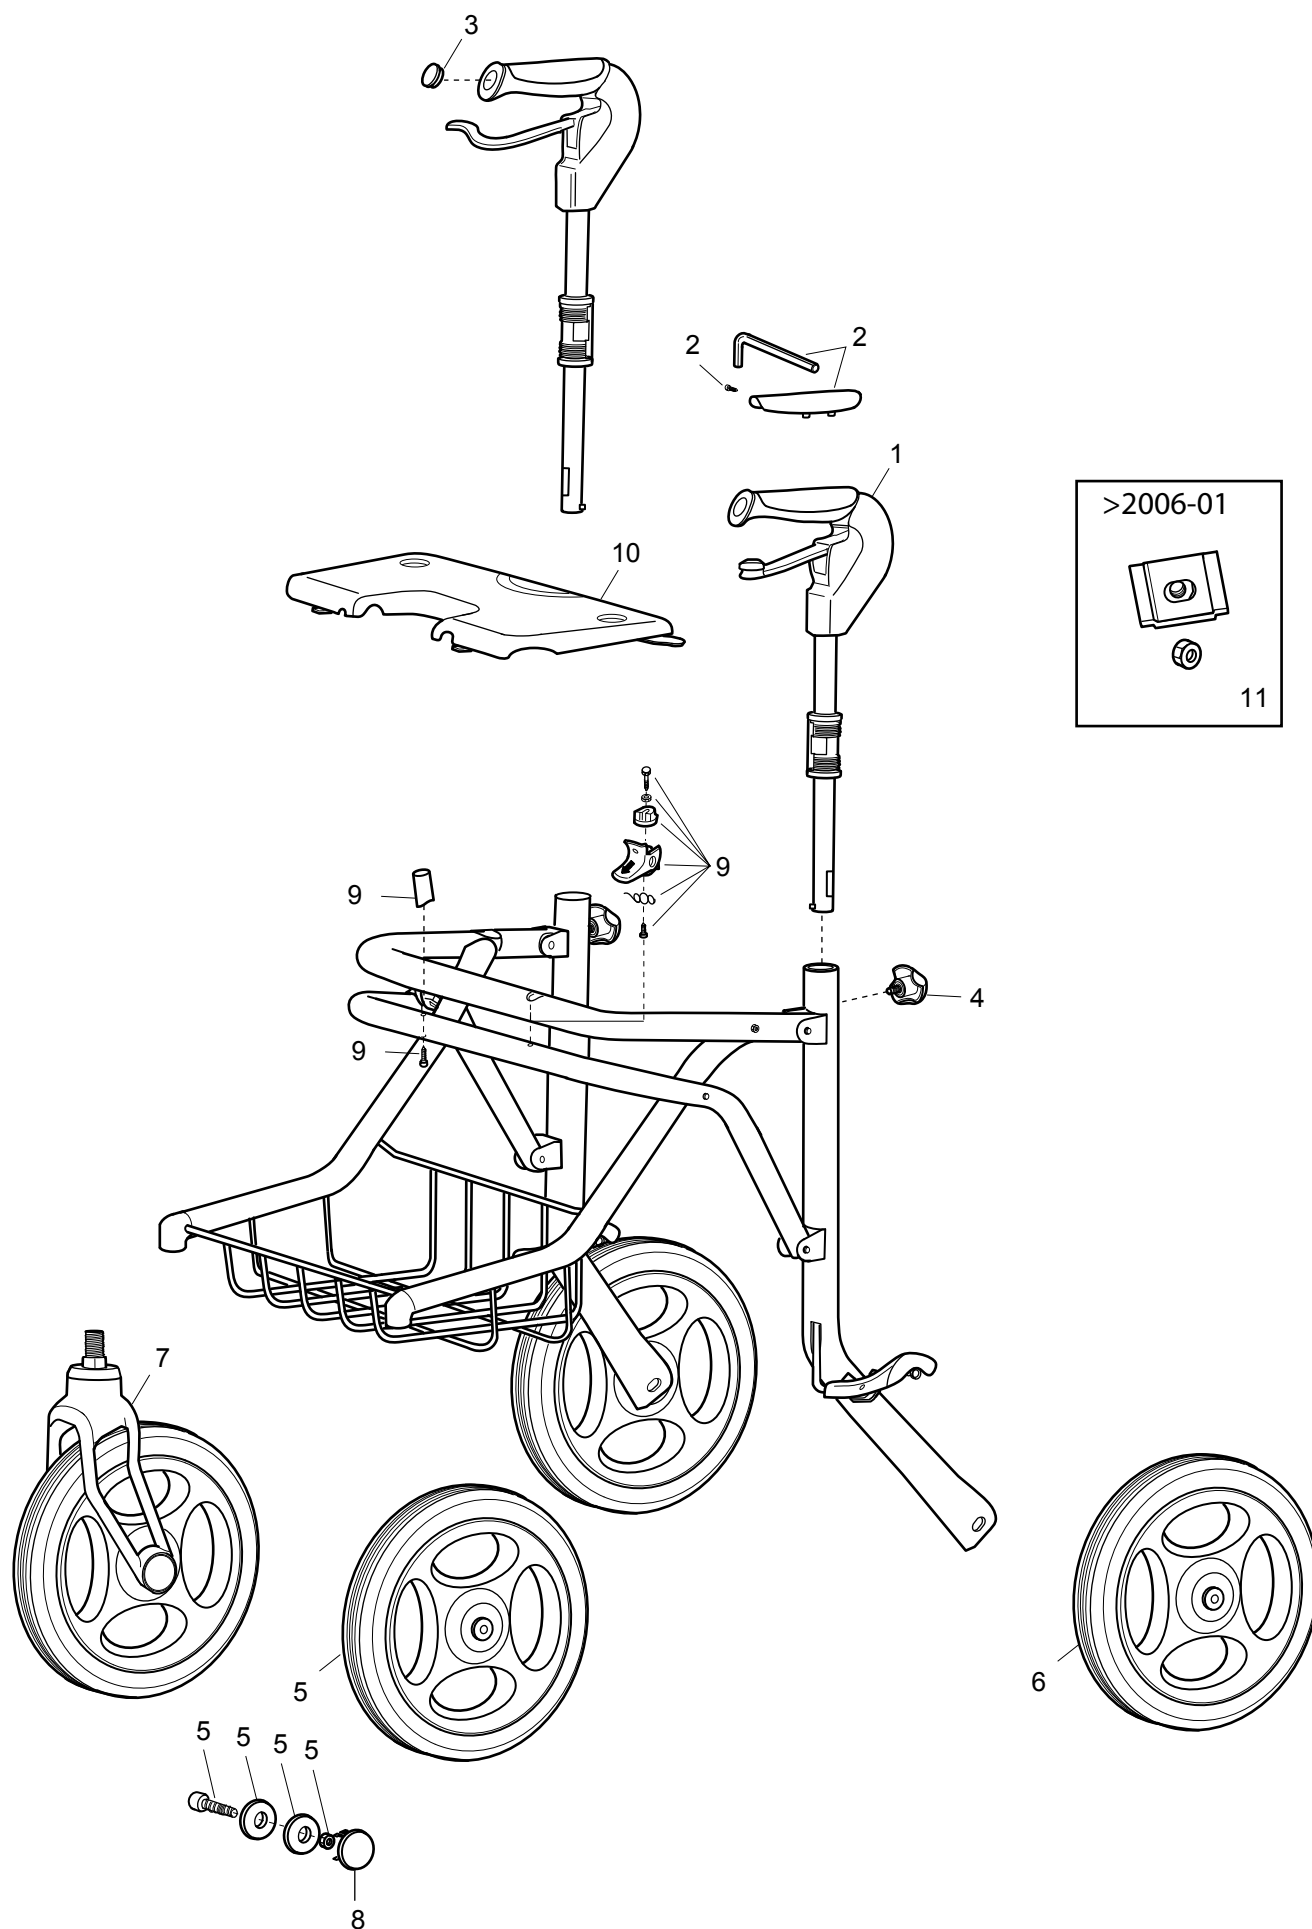

DOLOMITE SOPRANO

- | | | |
|----|---------|---|
| 1 | 12702-R | Brake handle Right cpl |
| | 12702-L | Brake handle Left cpl |
| 2 | 1452460 | Grip surface cpl with screw and torxkey,10-pack |
| 3 | 1452461 | Handle plug, 20-pack |
| 4 | 1452462 | Height adjustment knob and nut washer,10-pack |
| 5 | 12717 | SL IV Wheel cpl Soprano |
| 6 | 1510546 | Rear wheel SL IV Soprano |
| 7 | 12719 | Front fork cpl with SL IV Wheel Soprano |
| 8 | 1452463 | Cover front fork Soprano 20-pack |
| 9 | 1452464 | Distance and folding lock kit |
| 10 | 12721 | Seat kit Soprano |
| 11 | 1510547 | Nut attachment with nut |
| | 82180 | Operating instructions, Nordic |
| | 82181 | Operating instructions, Europe |

82211 0806:9