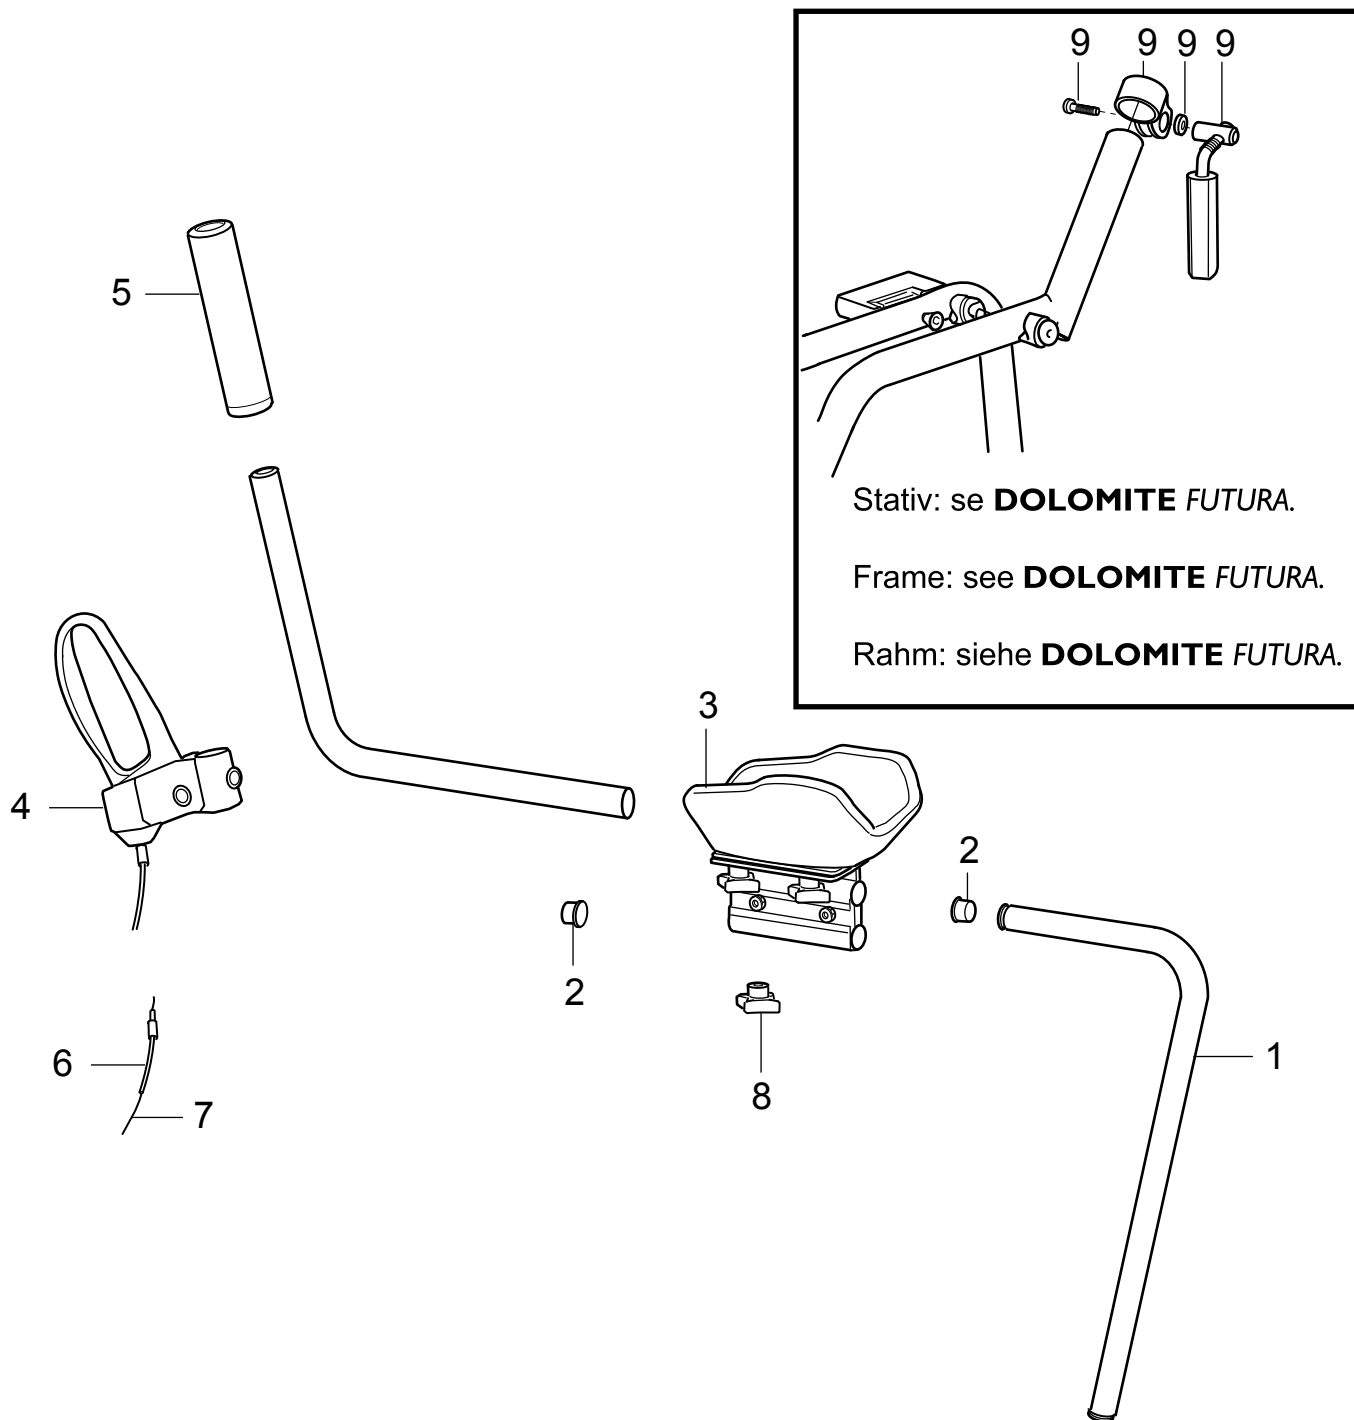

DOLOMITE ALPHA BASIC

- | | | |
|---|---------|-----------------------------------|
| 1 | 13627 | Height adjustment tube |
| 2 | 1452465 | End plug 10-pack |
| 3 | 1452469 | Arm rest plate pair |
| 4 | 13098-L | Brake handle cpl, left |
| | 13098-R | Brake handle cpl, right |
| 5 | 12593 | Soft grip L=150 mm (pair) |
| 6 | 80075 | Wire cover L=1000 mm |
| 7 | 1452466 | Wire L=1330 mm, 10-pack |
| 8 | 1452467 | Knob 10-pack |
| 9 | 1452468 | Locking device with clamp, 2-pack |
| | 82056 | Operating instructions |