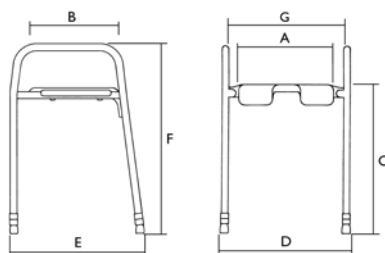

Aquatec **Galaxy**

Invacare **H2240/1**