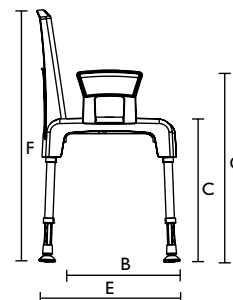

Technical data

Order numbers	Aquatec Pico
Shower stool	9.20.001
Shower stool with armrests	9.21.001
Shower chair with backrest	9.23.001
Shower chair complete	9.22.001
Backrest	16469
Armrests (pair)	16468

Dimensions	
Seat width	43 cm (A)
Seat depth	42 cm (B)
Seat height	42,5 - 57,5 cm (C)
Total width	57,5 cm (D)
Total depth	52 cm (E)
Total height	82,5 - 97,5 cm (F)
Height to armrests	60,5 - 75,5 cm (G)
Width between the armrests	43 cm (H)
Width, hygiene recess	18 cm
Depth, hygiene recess	14,5 cm
Graduation, height adjustment	2,5 cm

More info	
Weight, shower stool	3,2 kg
Weight, shower stool with armrests	4,1 kg
Weight, shower chair with backrest	4,0 kg
Weight, shower chair complete	4,8 kg
Load capacity	160 kg!
Colour	White

Aquatec **Pico**