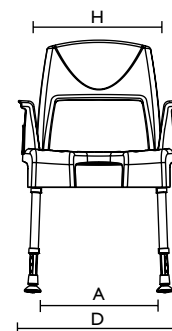

Technical data

Order numbers	Aquatec Pico
Shower stool	9.20.001
Shower stool with armrests	9.21.001
Shower chair with backrest	9.23.001
Shower chair complete	9.22.001
Backrest	16469
Armrests (pair)	16468

Dimensions	
Seat width	43 cm (A)
Seat depth	42 cm (B)
Seat height	42,5 - 57,5 cm (C)
Total width	57,5 cm (D)
Total depth	52 cm (E)
Total height	82,5 - 97,5 cm (F)
Height to armrests	60,5 - 75,5 cm (G)
Width between the armrests	43 cm (H)
Width, hygiene recess	18 cm
Depth, hygiene recess	14,5 cm
Graduation, height adjustment	2,5 cm

More info	
Weight, shower stool	3,2 kg
Weight, shower stool with armrests	4,1 kg
Weight, shower chair with backrest	4,0 kg
Weight, shower chair complete	4,8 kg
Load capacity	160 kg!
Colour	White

Aquatec **Pico**