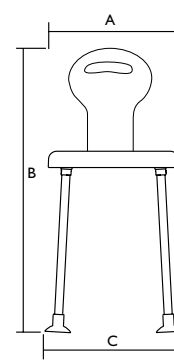

Invacare I-Fit 9781E