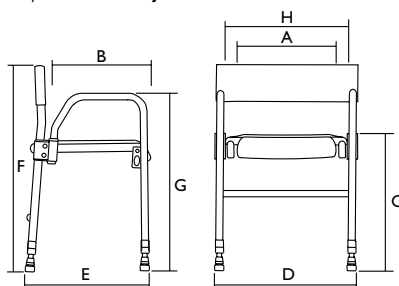

Dimensions				
Seat width	40 cm (A)	41 cm (A)	40 cm (A)	40 cm (A)
Seat depth	34.5 cm (B)	40 cm (B)	34.5 cm (B)	34.5 cm (B)
Seat height	46 - 61 cm (C)	47 - 55 cm (C)	46 - 61 cm (C)	47 - 62 cm (C)
Total width	55 cm (D)	50 cm (D)	55 cm (D)	58 cm (D)
Total depth	51 cm (E)	45 cm (E)	51 cm (E)	46 cm (E)
Total height	46 - 61 cm (C)	58 - 66 cm (F)	63 - 78 cm (F)	84 - 99 cm (F)
Graduation, height adjustment	2.5 cm	2 cm	2.5 cm	2.5 cm
Height to armrests	–	–	–	63 - 78 cm (G)
Width between the armrests	–	45 cm (G)	49 cm (G)	51 cm (H)
Width, hygiene recess	–	14 cm	13 cm	13 cm
Depth, hygiene recess	–	17 cm	14 cm	14 cm

More info				
Weight	3.8 kg	5.7 kg	4.5 kg	7.5 kg
Load capacity	125 kg	120 kg	125 kg	100 kg
Colour	White	White	White	White

Aquatec **Tellus**

Invacare **H2240/1**

Aquatec **Pluto**

Aquatec **Galaxy**

Aquatec **Pico**

Dimensions	
Seat width	43 cm (A)
Seat depth	42 cm (B)
Seat height	42,5 - 57,5 cm (C)
Total width	57,5 cm (D)
Total depth	52 cm (E)
Total height	82,5 - 97,5 cm (F)
Height to armrests	60,5 - 75,5 cm (G)
Width between the armrests	43 cm (H)
Width, hygiene recess	18 cm
Depth, hygiene recess	14,5 cm
Graduation, height adjustment	2,5 cm

### Technical data

Order numbers	Aquatec <b>Pico 3 in 1</b>
Shower chair complete	<b>1525887</b>
Universal soft seat	<b>1526032</b>

Dimensions	
Seat width	43 cm (A)
Seat depth	42 cm (B)
Seat height	42,5 - 57,5 cm (C)
Total width	57,5 cm (D)
Total depth	52 cm (E)
Total height	82,5 - 97,5 cm (F)
Height to armrests	60,5 - 75,5 cm (G)
Width between the armrests	43 cm (H)
Graduation, height adjustment	2,5 cm
Height, ground to lower seat edge:	
with holder for toilet pan	34 - 49 cm
without holder for toilet pan	37,5 - 52,5 cm
Width, cut out in seat plate	21,5 cm
Depth, cut out in seat plate	25 cm
Graduation, height adjustment	2,5 cm