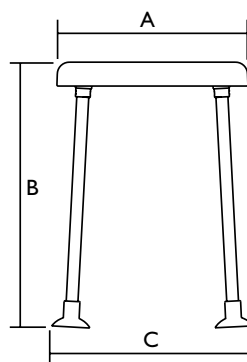

Technical data

Order numbers	Invacare I-Fit 9780E	Invacare I-Fit 9781E
Shower stool	9780E	
Shower chair		9781E
Dimensions		
Seat width	34	34
Seat depth	37	37
Seat height	38-55	38-55
Total width	50	50
Total depth	43	43
Total height	38-55	76-93
More info		
Weight	3,7 kg	4,5 kg
Load capacity	180 kg	180 kg
Colour	white	white

Invacare I-Fit 9780E