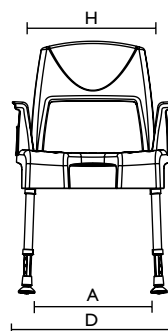

Technical data

Order numbers	Aquatec Pico 3 in 1
Shower chair complete	1525887
Universal soft seat	1526032

Dimensions	
Seat width	43 cm (A)
Seat depth	42 cm (B)
Seat height	42,5 - 57,5 cm (C)
Total width	57,5 cm (D)
Total depth	52 cm (E)
Total height	82,5 - 97,5 cm (F)
Height to armrests	60,5 - 75,5 cm (G)
Width between the armrests	43 cm (H)
Graduation, height adjustment	2,5 cm
Height, ground to lower seat edge:	
with holder for toilet pan	34 - 49 cm
without holder for toilet pan	37,5 - 52,5 cm
Width, cut out in seat plate	21,5 cm
Depth, cut out in seat plate	25 cm
Graduation, height adjustment	2,5 cm

More info	
Weight, shower chair complete	4,8 kg
Load capacity	160 kg!
Colour	White

Aquatec **Pico 3 in 1**