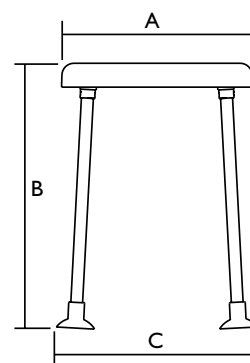

## Technical data

Order numbers	Aquatec <b>Dot</b>	Aquatec <b>Disk on Dot</b> Seat height 55 cm	Aquatec <b>Disk on Dot</b> Seat height 50 cm
Shower stool round, seat height 50 cm	<b>10200-32</b>		
Shower stool round, seat height 55 cm	<b>10201-32</b>		
Blue Disk + Dot + Adapter		<b>9.01.002</b>	<b>9.00.002</b>
Grey Disk + Dot + Adapter		<b>9.01.008</b>	<b>9.00.008</b>
Dimensions			
Seat width	40 cm (A)	40 cm (A)	40 cm (A)
Seat depth	40 cm (A)	40 cm (A)	40 cm (A)
Seat height	50 / 55 cm (B)	57.5 cm (B)	52.5 cm (B)
Total width	46 cm (C)	46 cm (C)	46 cm (C)
Total depth	46 cm (C)	46 cm (C)	46 cm (C)
Total height	50 / 55 cm (B)	57.5 cm (B)	52.5 cm (B)
More info			
Weight	2.5 kg	4.1 kg	4.1 kg
Load capacity	125 kg	125 kg	125 kg
Colour	White	Blue, grey	Blue, grey
Accessories			
<b>Disk</b> , blue	4.02.002	-	-
<b>Disk</b> , grey	4.02.008	-	-
Adapter for <b>Disk on Dot</b>	15326AQT	-	-

Dimensions				
Seat width	40 cm (A)	41 cm (A)	40 cm (A)	40 cm (A)
Seat depth	34.5 cm (B)	40 cm (B)	34.5 cm (B)	34.5 cm (B)
Seat height	46 - 61 cm (C)	47 - 55 cm (C)	46 - 61 cm (C)	47 - 62 cm (C)
Total width	55 cm (D)	50 cm (D)	55 cm (D)	58 cm (D)
Total depth	51 cm (E)	45 cm (E)	51 cm (E)	46 cm (E)
Total height	46 - 61 cm (C)	58 - 66 cm (F)	63 - 78 cm (F)	84 - 99 cm (F)
Graduation, height adjustment	2.5 cm	2 cm	2.5 cm	2.5 cm
Height to armrests	–	–	–	63 - 78 cm (G)
Width between the armrests	–	45 cm (G)	49 cm (G)	51 cm (H)
Width, hygiene recess	–	14 cm	13 cm	13 cm
Depth, hygiene recess	–	17 cm	14 cm	14 cm

Dimensions	
Seat width	43 cm (A)
Seat depth	42 cm (B)
Seat height	42,5 - 57,5 cm (C)
Total width	57,5 cm (D)
Total depth	52 cm (E)
Total height	82,5 - 97,5 cm (F)
Height to armrests	60,5 - 75,5 cm (G)
Width between the armrests	43 cm (H)
Width, hygiene recess	18 cm
Depth, hygiene recess	14,5 cm
Graduation, height adjustment	2,5 cm