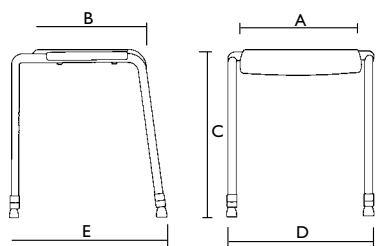

Aquatec **Pluto**

Technical data

Order numbers	Aquatec Tellus	Invacare® H2240/1	Aquatec Pluto	Aquatec Galaxy
Shower stool without hygiene recess	1470796			
5 pack	1470797			
Shower stool with hygiene recess	1470798			
5 pack	1470799			
Accessories: Backrest, can be retrofitted.	1470800		1470800	
Shower stool with armrests and hygiene recess		H2240/1	1470801	
5 pack			1470804	
Shower stool with armrests, without hygiene recess			1470802	
5 pack			1470803	
Shower chair with backrest and armrests, with hygiene recess				1470805
Shower chair with backrest and armrests, without hygiene recess				1470806

Dimensions				
Seat width	40 cm (A)	41 cm (A)	40 cm (A)	40 cm (A)
Seat depth	34.5 cm (B)	40 cm (B)	34.5 cm (B)	34.5 cm (B)
Seat height	46 - 61 cm (C)	47 - 55 cm (C)	46 - 61 cm (C)	47 - 62 cm (C)
Total width	55 cm (D)	50 cm (D)	55 cm (D)	58 cm (D)
Total depth	51 cm (E)	45 cm (E)	51 cm (E)	46 cm (E)
Total height	46 - 61 cm (C)	58 - 66 cm (F)	63 - 78 cm (F)	84 - 99 cm (F)
Graduation, height adjustment	2.5 cm	2 cm	2.5 cm	2.5 cm
Height to armrests	–	–	–	63 - 78 cm (G)
Width between the armrests	–	45 cm (G)	49 cm (G)	51 cm (H)
Width, hygiene recess	–	14 cm	13 cm	13 cm
Depth, hygiene recess	–	17 cm	14 cm	14 cm

More info				
Weight	3.8 kg	5.7 kg	4.5 kg	7.5 kg
Load capacity	125 kg	120 kg	125 kg	100 kg
Colour	White	White	White	White

Aquatec **Tellus**