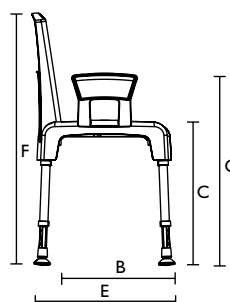

Invacare International Sarl
Route de Cité-Ouest 2 - 1196 Gland
Switzerland
Tel: +41 (0)22 354 60 10
Fax: +41 (0)22 354 60 11
hqeurope@invacare.com
www.invacare.eu.com

© 2010 Invacare® International Sarl
All rights reserved.

All information quoted is believed to be correct at time of print.
Invacare® reserves the right to alter product specifications without prior consultation.

Shower stools - EU - 09/2010

Yes, you can.®