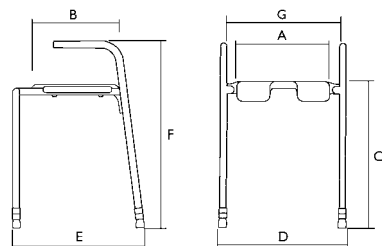

Dimensions				
Seat width	40 cm (A)	41 cm (A)	40 cm (A)	40 cm (A)
Seat depth	34.5 cm (B)	40 cm (B)	34.5 cm (B)	34.5 cm (B)
Seat height	46 - 61 cm (C)	47 - 55 cm (C)	46 - 61 cm (C)	47 - 62 cm (C)
Total width	55 cm (D)	50 cm (D)	55 cm (D)	58 cm (D)
Total depth	51 cm (E)	45 cm (E)	51 cm (E)	46 cm (E)
Total height	46 - 61 cm (C)	58 - 66 cm (F)	63 - 78 cm (F)	84 - 99 cm (F)
Graduation, height adjustment	2.5 cm	2 cm	2.5 cm	2.5 cm
Height to armrests	–	–	–	63 - 78 cm (G)
Width between the armrests	–	45 cm (G)	49 cm (G)	51 cm (H)
Width, hygiene recess	–	14 cm	13 cm	13 cm
Depth, hygiene recess	–	17 cm	14 cm	14 cm

More info				
Weight	3.8 kg	5.7 kg	4.5 kg	7.5 kg
Load capacity	125 kg	120 kg	125 kg	100 kg
Colour	White	White	White	White

Aquatec **Tellus**

Invacare **H2240/1**

Aquatec **Pluto**

Aquatec **Galaxy**

Aquatec **Pico**

Dimensions	
Seat width	43 cm (A)
Seat depth	42 cm (B)
Seat height	42,5 - 57,5 cm (C)
Total width	57,5 cm (D)
Total depth	52 cm (E)
Total height	82,5 - 97,5 cm (F)
Height to armrests	60,5 - 75,5 cm (G)
Width between the armrests	43 cm (H)
Width, hygiene recess	18 cm
Depth, hygiene recess	14,5 cm
Graduation, height adjustment	2,5 cm