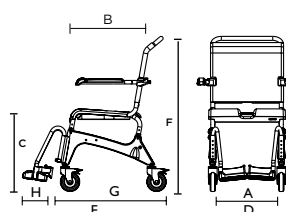

Heel loops are included in the scope of delivery. The toilet pan holder and toilet pan are not.

Ocean

Ocean Self propel

Ocean XL

Ocean VIP / VIP XL / Dual VIP

The *Aquatec Ocean family* is part of the Safe Patient Handling range.