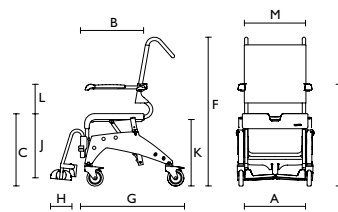

Heel loops are included in the scope of delivery. The toilet pan holder and toilet pan are not.

Ocean

Ocean Self propel

Ocean XL

Ocean VIP / VIP XL / Dual VIP

The *Aquatec Ocean family* is part of the Safe Patient Handling range.