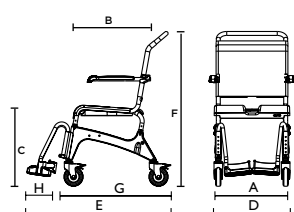

Heel loops are included in the scope of delivery. The toilet pan holder and toilet pan are not.

Ocean