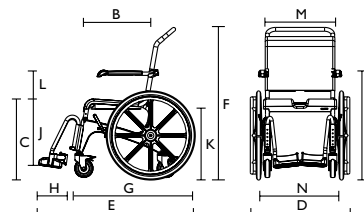

Ocean Self propel