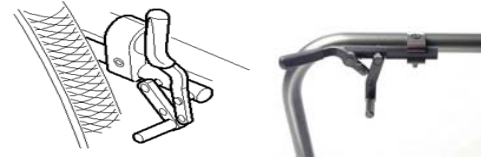

Brakes

DDA1300 Push brakes, levers bent

380 grams the pair

DDA1302 Performance brakes

420 grams the pair