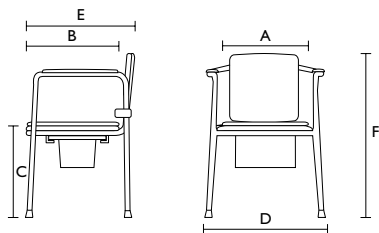

Invacare Styxo 9630E

Invacare International Sarl
Route de Cité-Ouest 2 - 1196 Gland
Switzerland
Tel: +41 (0)22 354 60 10
Fax: +41 (0)22 354 60 11
hqeuropa@invacare.com
www.invacare.eu.com

© 2010 Invacare® International Sarl
All rights reserved.

All information quoted is believed to be correct at time of print.
Invacare® reserves the right to alter product specifications without prior consultation.

Commode chairs - EU - 09/2010

Yes, you can.®