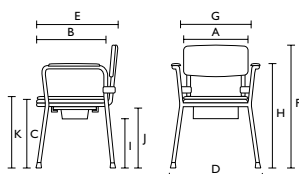

Invacare **H450 / H450LA**