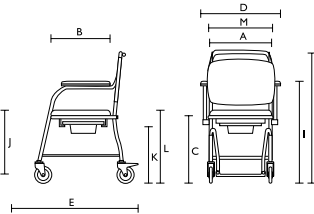

Invacare **Omega H750**