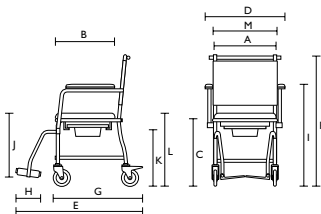

Dimensions					
Seat width	45 cm (A)	50 cm (A)	49,5 cm (A)	49,5 cm (A)	44 cm (A)
Seat depth	45 cm (B)	46 cm (B)	45,5 cm (B)	45,5 cm (B)	42 cm (B)
Seat height	48 cm (C)	48 cm (C)	50 cm (C)	51 - 66 cm (C)	45 cm (C)
Total width	57,5 cm (D)	63,5 cm (D)	67 cm (D)	67 cm (D)	58 cm (D)
Total depth	81 cm (E)	79 cm (E)	63 cm (E)	63 cm (E)	56 cm (E)
Total height	94,5 cm (F)	92 cm (F)	89 cm (F)	90 - 105 cm (F)	91 cm (F)
Depth without footrests	54,5 cm (G)	67 cm (G)	-	-	-
Footplate depth	15,5 cm (H)	9,5 cm (H)	-	-	-
Height to armrests	75,5 cm (I)	70 cm (I)	69 cm (H)	70 - 85 cm (H)	66 cm (H)
Height, footrests to seat	34,5 - 46 cm (J)	37 cm (J)	-	-	-
Height, ground to lower seat edge:					
with holder for toilet pan	42 cm (K)	36 cm (K)	37 cm (I)	38 - 53 cm (I)	-
without holder for toilet pan	-	-	43 cm (J)	44 - 59 cm (J)	-
Height, floor to cover plate	52,5 cm (L)	50,5 cm (L)	52,5 cm (K)	53,5 - 68,5 cm (K)	47,5 cm (K)
Width between the armrests	47 cm (M)	51 cm (M)	51 cm (G)	51 cm (G)	46 cm (G)
Width, cut out in seat plate	22 cm	21,5 cm	21,5 cm	21,5 cm	21,5 cm
Depth, cut out in seat plate	26 cm	25,5 cm	25 cm	25 cm	25,5 cm
Ø Castors	5" (127 mm)	100 mm	-	-	-

More info					
Weight	14,0 kg	15,0 kg	8,3 kg	8,8 kg	8,5 kg
Load capacity	135 kg	130 kg	130 kg	130 kg	80 kg
Colour	Black anthracite	Lavender blue / Blue	Lavender blue / Blue	Lavender blue / Blue	Lavender blue

Invacare **H720T**