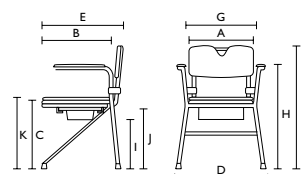

Invacare **Omega H407**