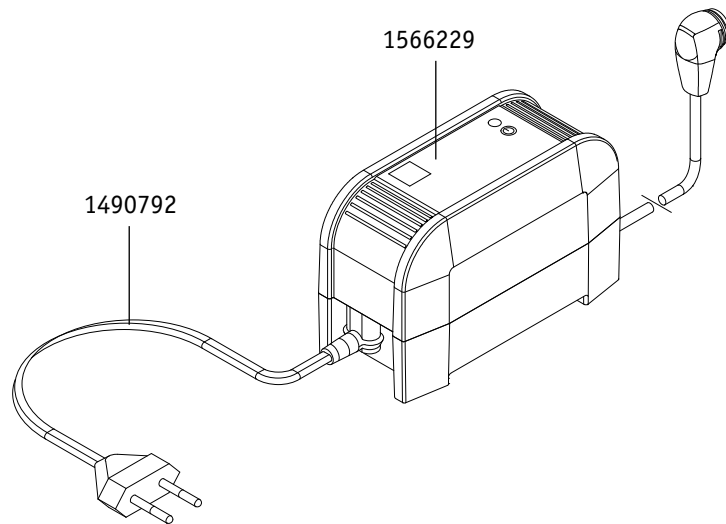

Charger

Order number	Description
1490792	Main cable EU for charger, angled
1566229	Charger E35 / E36 / V25