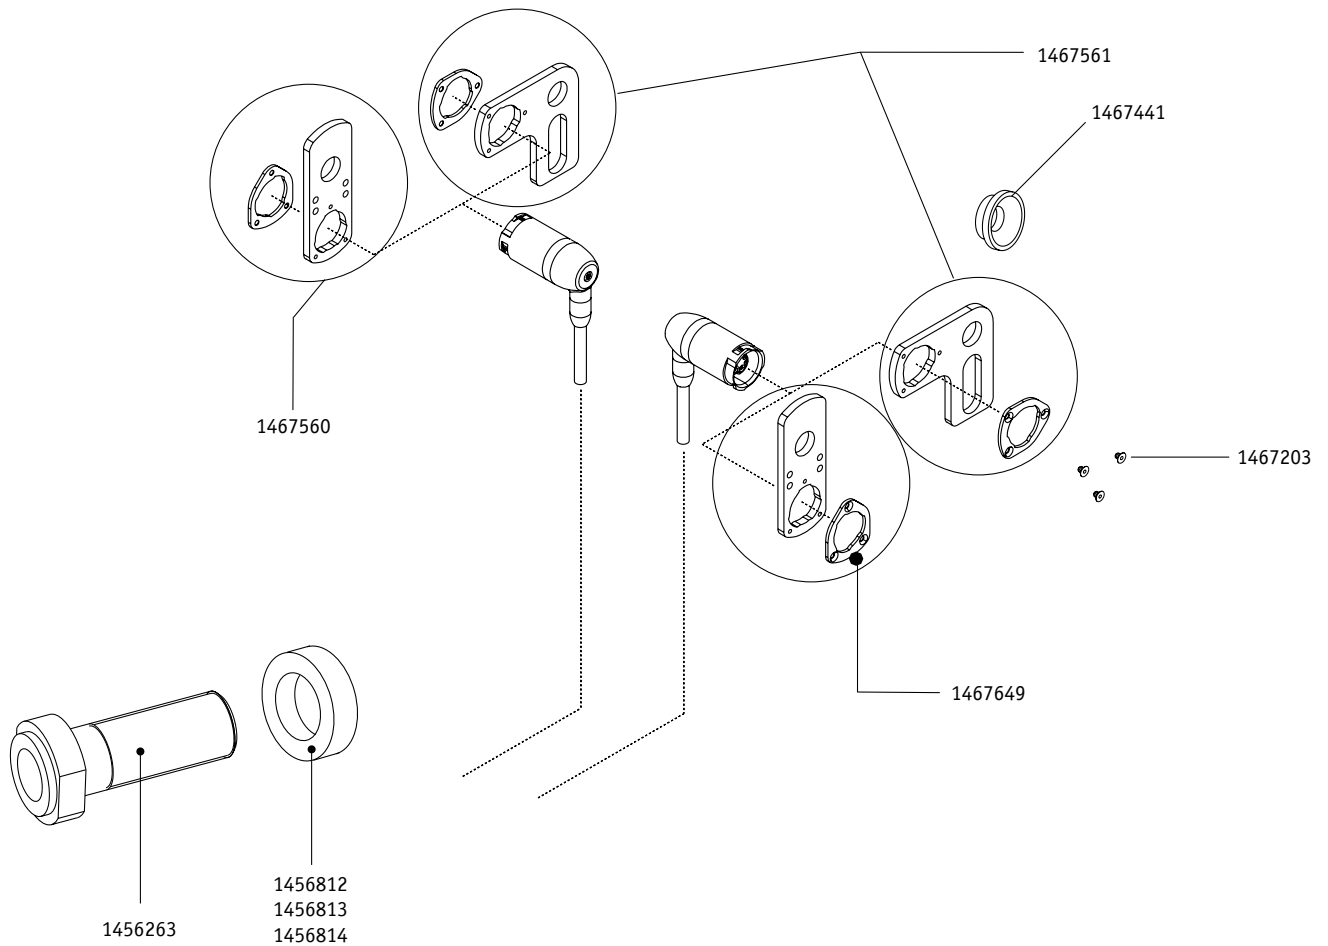

## Control unit

Order number	Description
1456567	Screw Ejot PT K 30 x 8 WN 1451
1456776	Immobiliser key
1459095	Screw for width adjustment X6
1459626	Hexagon nut ISO 4032 - M5 - 6 AU
1463520	Screw Ejot PT K 30 x 14 WN
1463627	Screw Ejot PT K 30 x 12 WN 1423
1520860	Cable for control unit V25 / E35 / E36
1565513	Hand rest for control unit E35/E36
1565514	Headlight glass for control unit E35/E36
1565573	Switch ON/OFF
1565574	Switch MENU
1565575	Gaiter for joystick E35/E36
1565576	Joystickknob standard E35/E36
1565579	Control unit housing lower part E35/E36
1565620	Control unit service window E35/E36
1565634	Cable for joystick E35/E36
1566267	Joystick E35/E36 complete
1566134	Rail for control unit E35/E36
1566241	Housing upper part for control unit e-fix E35/E36

## Battery-Pack / Battery-interface

Order number	Description
1490801	Alber Logo 17 x 17mm
1565556	Handle for battery-pack E35/E36
1565639	Battery pack e-fix E35/E36, 6 Ah
1565647	Sticker on handle standard battery-pack 6,0 Ah
1565648	Motor cable E35/E36
1565651	Cover battery-interface with sealing E35 / E36
1565668	Battery-fixation with interface e-fix E35/E36
1566144	Sticker handle powerline battery-pack 7,5 Ah
1566153	Battery pack e-fix E35/36, 7,5 Ah
1566258	Velcro strap kit for e-fix E35 / E36

## Charger

Order number	Description
1490792	Main cable EU for charger, angled
1566229	Charger E35 / E36 / V25

## Brackets

Order number	Description
1456263	Adapter sleeve 1/2" Length 50.8mm with nut
1456812	Spacer ring aluminium 25 x 17 x 10 long
1456813	Spacer ring aluminium 25 x 17 x 8 long
1456814	Spacer ring aluminium 25 x 17 x 5 long
1463520	Screw Ejot PT K 30 x 14 WN
1467203	Countersunk head screw Torx M 3 x 6
1467441	Sliding block e-fix E25/E26
1467560	Installation kit for straight torque receiver e-fix E25/E26
1467561	Installation kit for right-angled torque receiver e-fix E25/E26
1467649	Fixation plate for e-motion/E25/E26