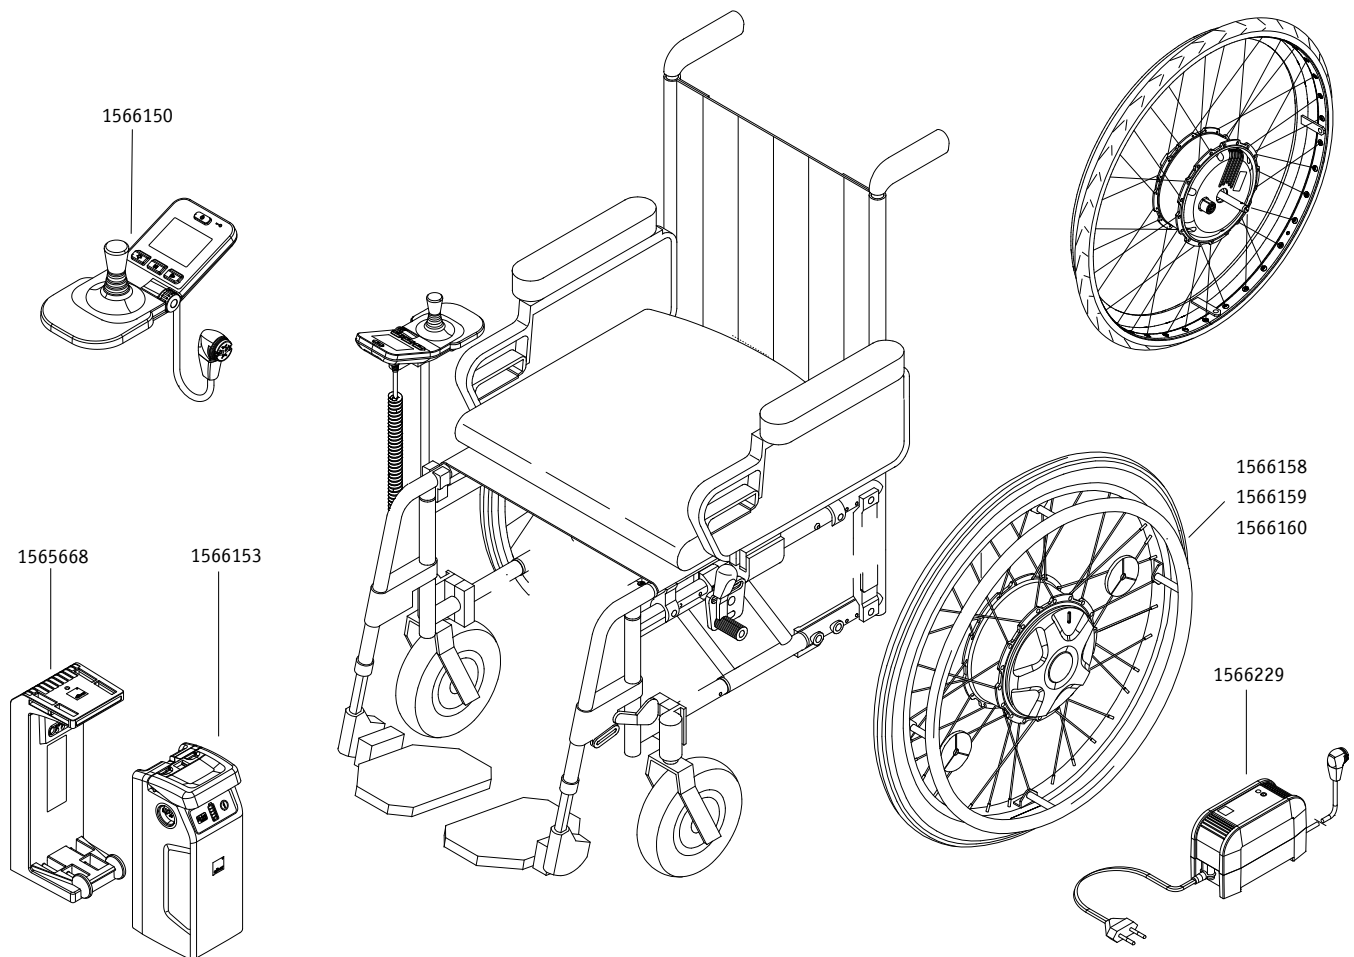

# e-fix E35/E36

## Components

Order number	Description
1565639	Battery pack e-fix E35/E36, 6 Ah
1565639	Battery pack e-fix E35/E36, 6 Ah
1565668	Battery-fixation with interface e-fix E35/E36
1566150	Control unit e-fix E35/E36, complete
1566153	Battery pack e-fix E35/36, 7,5 Ah
1566158	Drive wheel e-fix E35 24"
1566159	Drive wheel e-fix E35 22"
1566160	Drive wheel e-fix E36 24"
1566229	Charger E35 / E36 / V25
1566250	Documentation Kit E35/E36 German
1566251	Documentation Kit E35/E36 multilingual

## Drive wheel 22", 24"

Order number	Description
1456259	Tube (airless) for e-fix 24" x 1 3/8" for E25 24"
1464199	Tube (airless) for e-fix E25 22"
1463501	Reflector e-fix
1467433	Tyre Marathon Plus grey/black 24 x 1 3/8 (37-540)
1467434	Tube with car-type valve 38/47-507/541 (air pressure 5 bar)
1467435	Rim strip Super HP 24" (16-540) pressure resistant
1467464	Rim Tour silver 22" (489-21)
1467465	Push rim stainless steel 24" reinforced, complete
1467467	Push rim stainless steel 22" reinforced, complete
1565107	Tyre C63 grey 22 x 1 3/8 (37-489)
1565616	Tyre Downtown grey/black 24 x 1 3/8 (37-540)
1565805	Cover clutch ring, white
1566090	Stop screw stub axle e-fix
1566117	Rim Tour silver 24", eyed
1566118	Rim Tour black 24", reinforced and eyed
1566238	Spoke set E35 22" Leader
1566239	Spoke set E35 24" Leader
1566240	Spoke set E36 24" Race