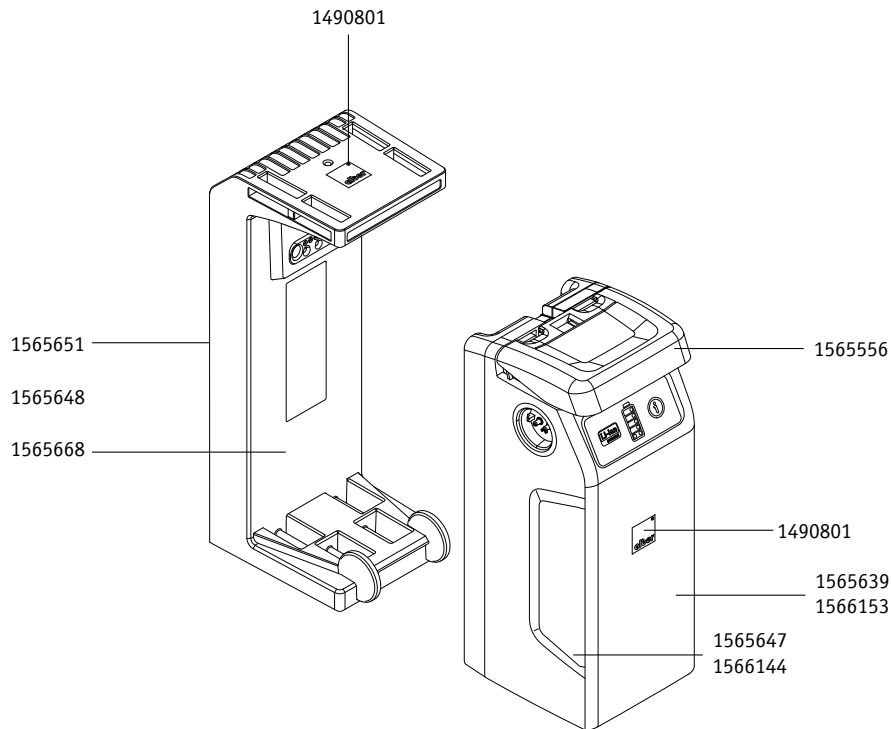

Battery-Pack / Battery-interface

Order number	Description
1490801	Alber Logo 17 x 17mm
1565556	Handle for battery-pack E35/E36
1565639	Battery pack e-fix E35/E36, 6 Ah
1565647	Sticker on handle standard battery-pack 6,0 Ah
1565648	Motor cable E35/E36
1565651	Cover battery-interface with sealing E35 / E36
1565668	Battery-fixation with interface e-fix E35/E36
1566144	Sticker handle powerline battery-pack 7,5 Ah
1566153	Battery pack e-fix E35/36, 7,5 Ah
1566258	Velcro strap kit for e-fix E35 / E36