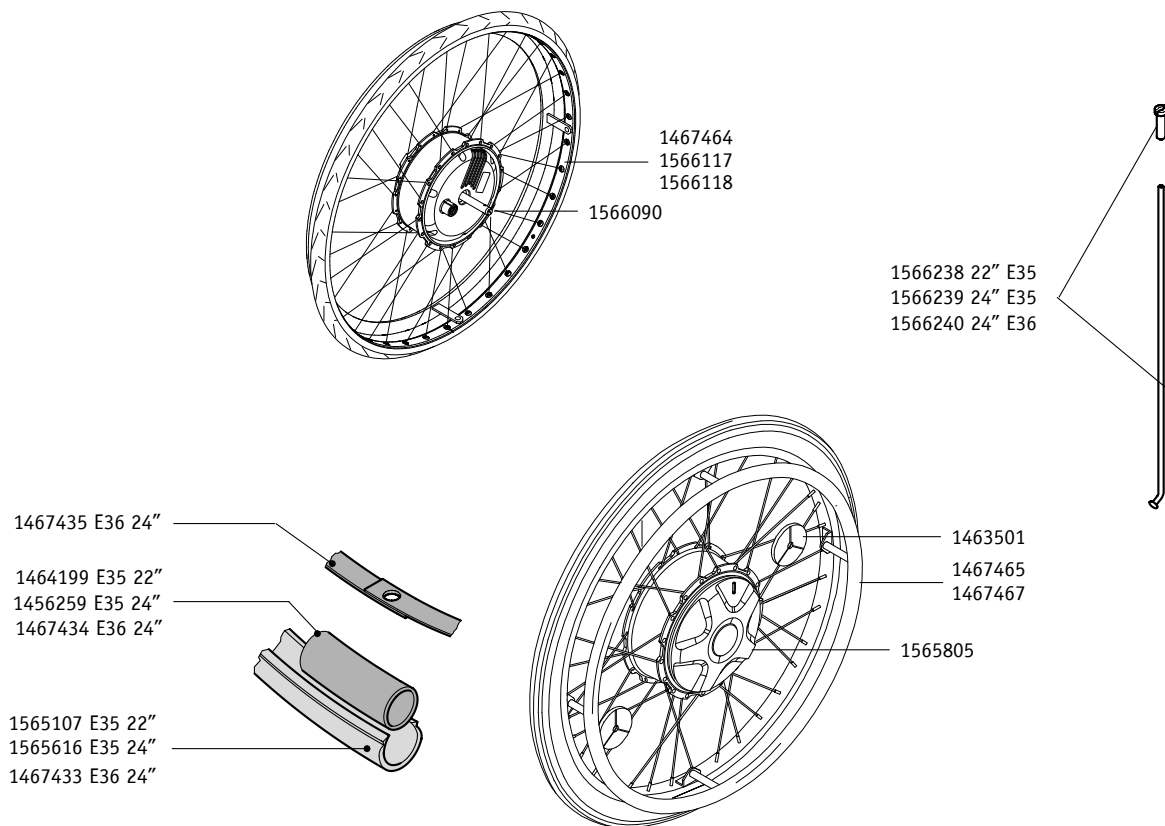

## Components

Order number	Description
1565639	Battery pack e-fix E35/E36, 6 Ah
1565639	Battery pack e-fix E35/E36, 6 Ah
1565668	Battery-fixation with interface e-fix E35/E36
1566150	Control unit e-fix E35/E36, complete
1566153	Battery pack e-fix E35/36, 7,5 Ah
1566158	Drive wheel e-fix E35 24"
1566159	Drive wheel e-fix E35 22"
1566160	Drive wheel e-fix E36 24"
1566229	Charger E35 / E36 / V25
1566250	Documentation Kit E35/E36 German
1566251	Documentation Kit E35/E36 multilingual

## Drive wheel 22", 24"

Order number	Description
1456259	Tube (airless) for e-fix 24" x 1 3/8" for E25 24"
1464199	Tube (airless) for e-fix E25 22"
1463501	Reflector e-fix
1467433	Tyre Marathon Plus grey/black 24 x 1 3/8 (37-540)
1467434	Tube with car-type valve 38/47-507/541 (air pressure 5 bar)
1467435	Rim strip Super HP 24" (16-540) pressure resistant
1467464	Rim Tour silver 22" (489-21)
1467465	Push rim stainless steel 24" reinforced, complete
1467467	Push rim stainless steel 22" reinforced, complete
1565107	Tyre C63 grey 22 x 1 3/8 (37-489)
1565616	Tyre Downtown grey/black 24 x 1 3/8 (37-540)
1565805	Cover clutch ring, white
1566090	Stop screw stub axle e-fix
1566117	Rim Tour silver 24", eyed
1566118	Rim Tour black 24", reinforced and eyed
1566238	Spoke set E35 22" Leader
1566239	Spoke set E35 24" Leader
1566240	Spoke set E36 24" Race