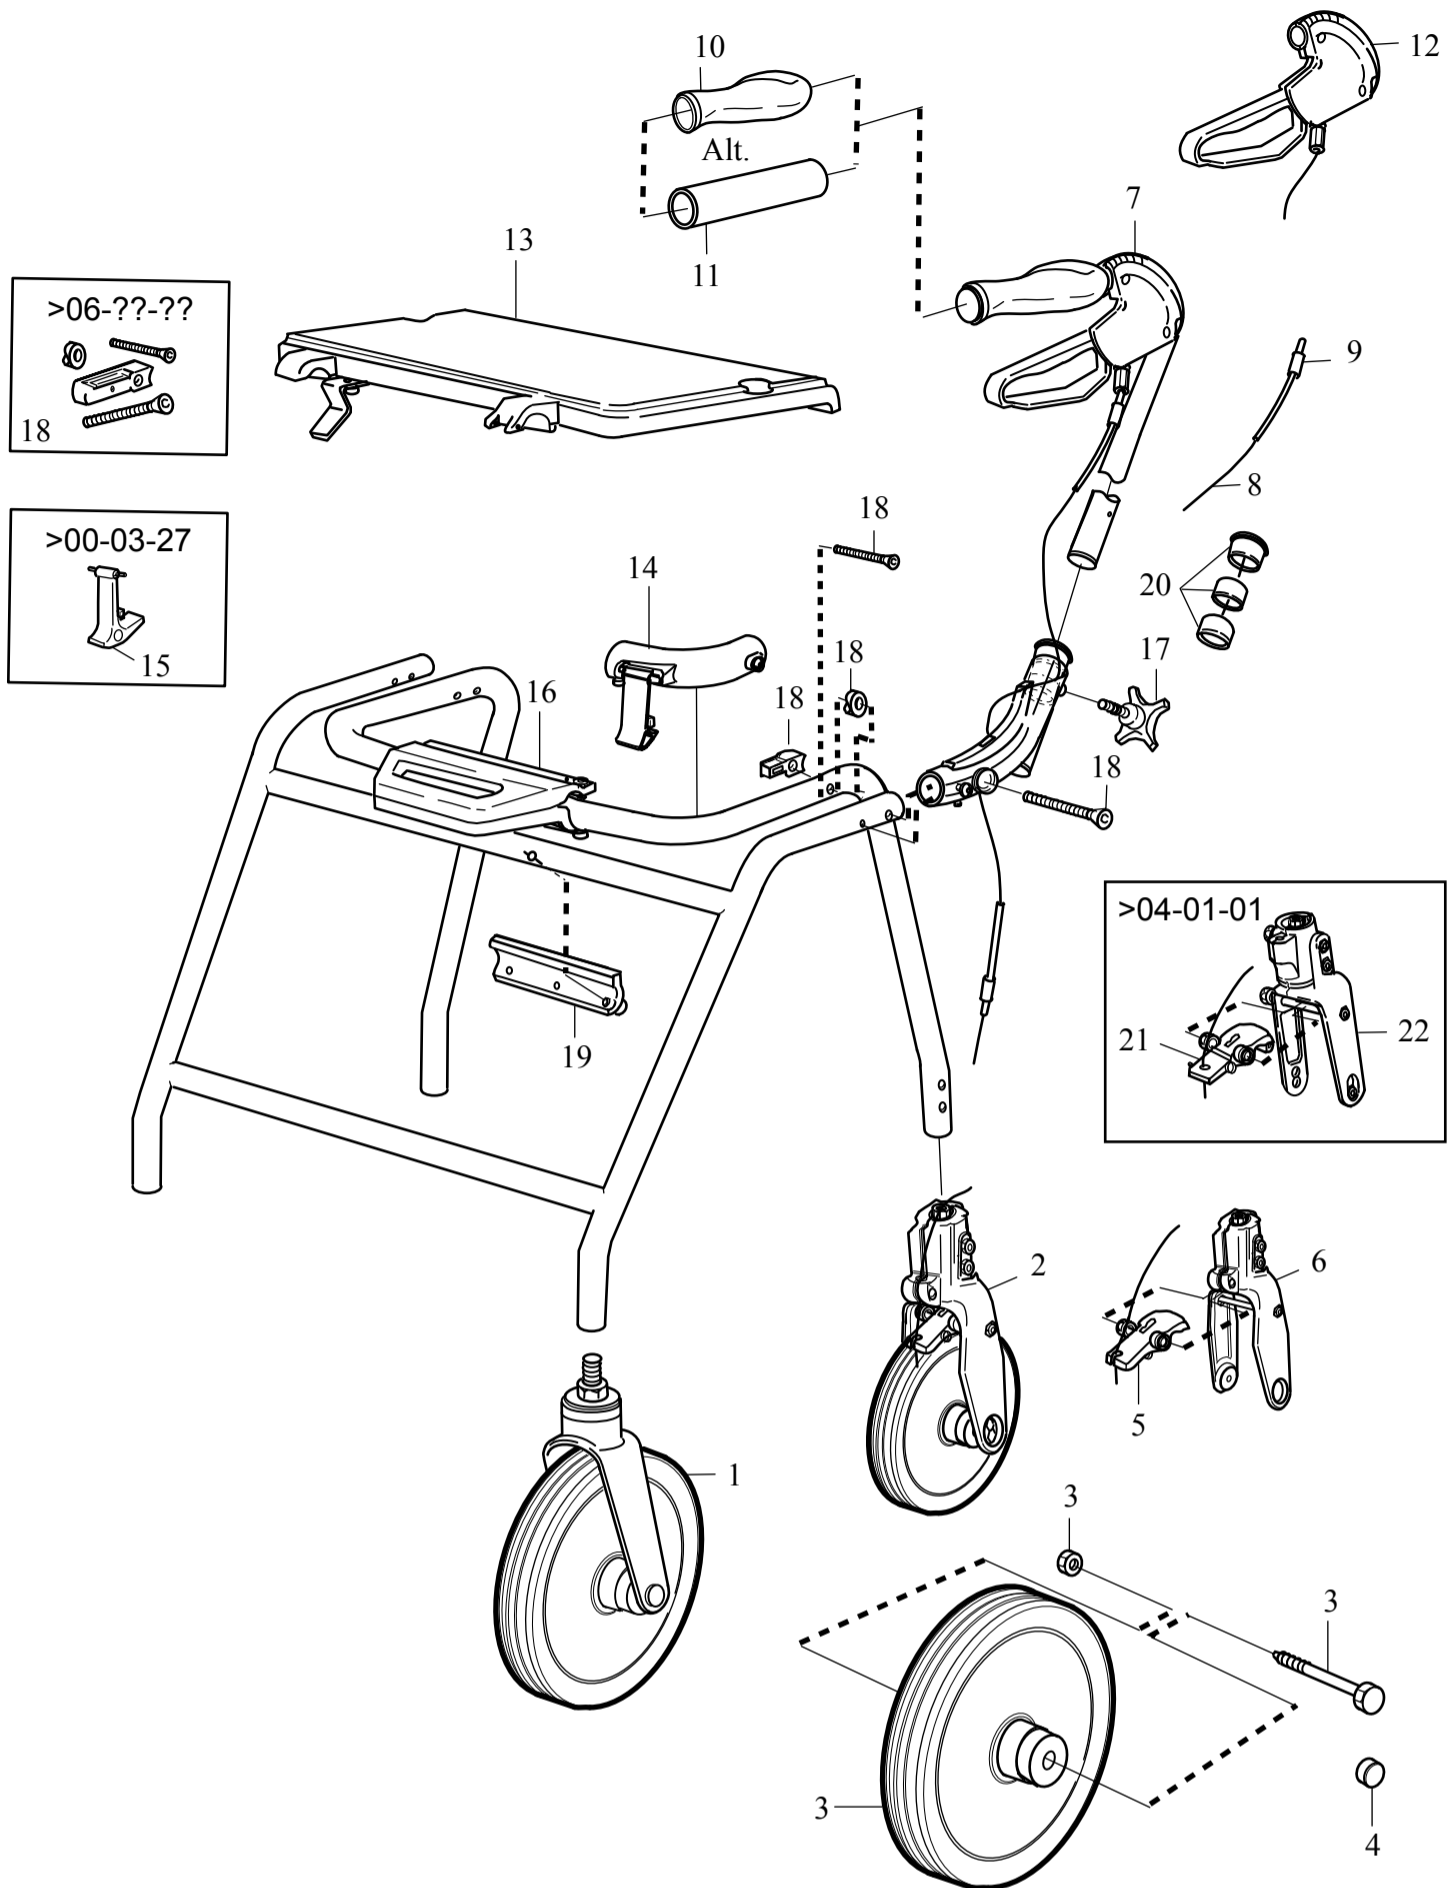

# DOLOMITE SYMPHONY

1	13565-25	SLII-wheel in front fork (pcs)
2	12590-25	SL II-wheel complete in plastic rear fork (pcs) DABS II from Jan-04
3	12609	SL II-wheel kit complete (pcs)
4	70050	Cover (pcs)
5	12620	Brake stopper complete DABS II (pcs), grey
6	13096	Rear fork, plastic (pcs) DABS II from January 2004
7	13509-L	Handle kit DABSII, left. Incl. grip and wire (pcs)
	13509-R	Handle kit DABSII, right. Incl. grip and wire (pcs)
8	80068	Wire (pcs)
9	80090	Wire cover L=630 mm (pcs) SYMPHONY 600
	80089	Wire cover L=550 mm (pcs) SYMPHONY 520
	80088	Wire cover L=500 mm (pcs) SYMPHONY 450
10	12519	Anatomic grip incl. Cover (pair)
11	12593	Soft grip, incl. Covers (pair)
12	12619-L	Brake handle kit, left incl. wire (pcs)
	12619-R	Brake handle kit, right incl. wire (pcs)
13	12545	Flip-up seat, compl w. attachment part w/o safety latch (pcs)
14	12656	Safety latch, frame assembly (pcs)
	70202	Safety latch without holder (pcs)
15	12615	Safety latch, seat assembly (pcs)
16	12622	Folding handle kit (pcs)
17	70253	Knob (pcs)
18	1452148	Folding hinge kit (pair) new
	12648	Folding hinge kit (pair)
19	12647-S	Plastic rail for folding mec. incl. Screws (pcs)
20	12687	Components for hinge (pair)
21	12617	Brake flap, complete DABS (pcs) black
22	13093	Rear fork, plastic (pcs) until Dec 2004
	82104	Operating instructions (unit)