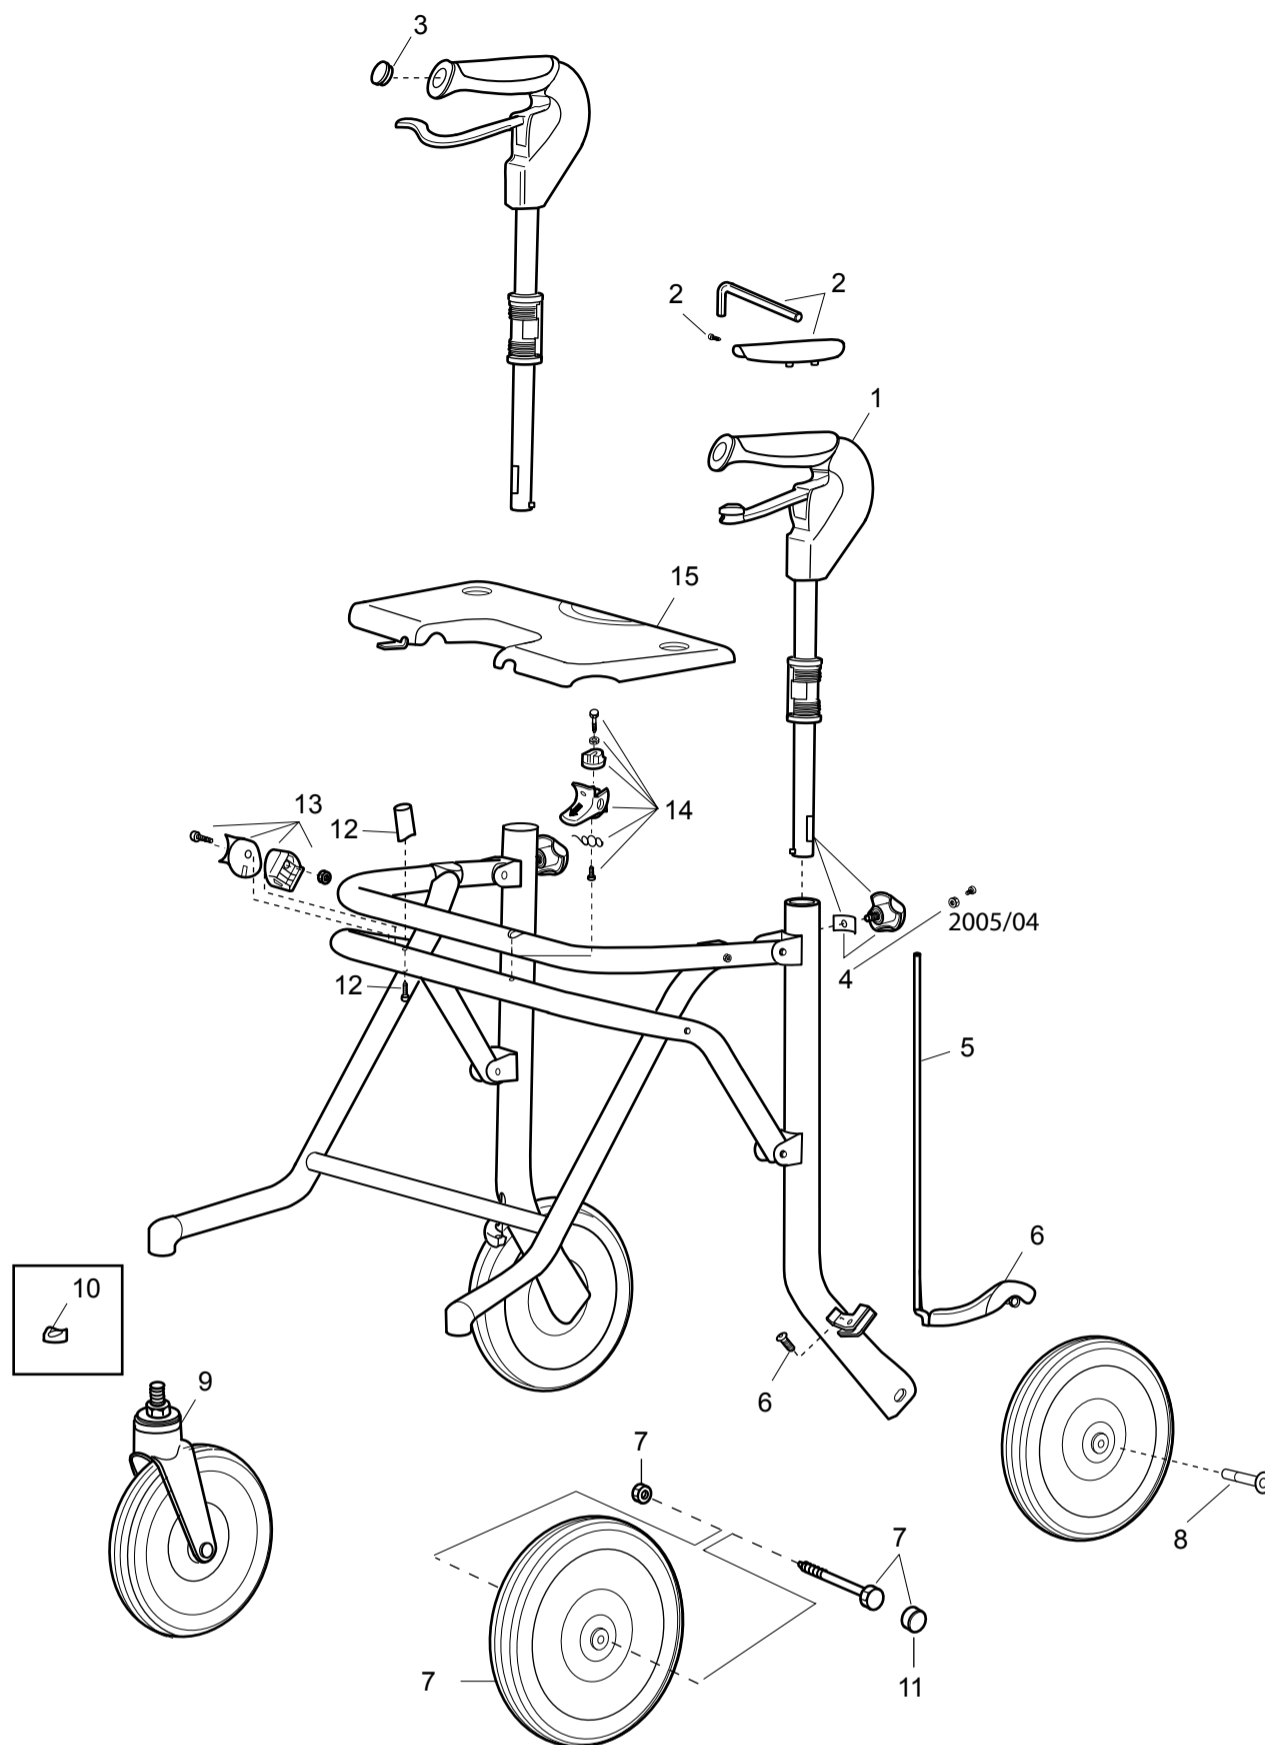

# DOLOMITE MELODY

0605:1

- 12702-R Brake handle complete with adjustment knob and nut washer. (MELODY -L/M) Right hand side.
- 12702-L Brake handle complete with adjustment knob and nut washer. (MELODY -L/M) Left hand side.
- 12703-R Brake handle complete with adjustment knob and nut washer, (MELODY -S) Right hand side.
- 12703-L Brake handle complete with adjustment knob and nut washer. (MELODY -S) Left hand side.
- 12706 Grip surface complete with screw and key, pair
- 70073 Handle plug (also included 12702-R/L), unit
- 12704 Height adjustment knob + nut washer, unit
- 72049 Brake rod, lower MELODY -L, unit
- 72059 Brake rod, lower MELODY -M, unit
- 72060 Brake rod, lower MELODY -S, unit
- 12705-R Brake stopper complete with attachments right, unit
- 12705-L Brake stopper complete with attachments left, unit
- 12609 SLII-front wheel complete with screw, nut and lid, unit
- 12700 SLII-rear wheel, unit
- 12715 SLII-wheel assembled in front fork, unit
- 70172 Steel washer for front fork, unit
- 70050 Lid (also included in 12609), unit
- 12708 Cross bar spacer, unit
- 12707 Folding lock - kit, unit
- 12712 Seat kit MELODY -L/M, unit
- 12713 Seat kit MELODY -S, unit
- 82181 Operating instruction, unit