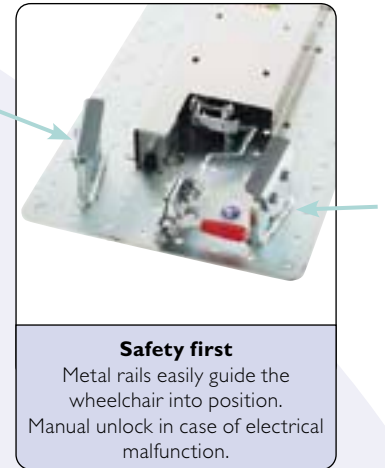

Users are provided peace of mind, as a mini display indicates that the connection is safe and the wheelchair locked in place.

The **Docking Station** meets the highest safety standards and conforms to ISO regulations.

NEW

Simple and convenient

The *Invacare*[®] **Docking Station** is simple to dock and easy to use. An automatic connection and guided track ensures trouble-free docking.

For added convenience, the **Docking Station** easily adapts to power wheelchairs and can be mounted in most vehicles.

ISO 'crash test' conformity

The **Docking Station** has proven stability and complies to ISO 10542-3 and ISO 7176-19 crash test requirements and related safety standards.

Features

Technical data

25 kg

700 mm - 1000 mm
(depending on PWC model)