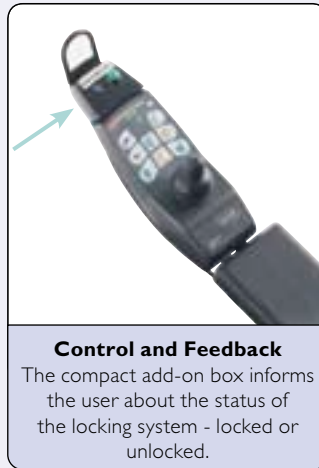

Users are provided peace of mind, as a mini display indicates that the connection is safe and the wheelchair locked in place.

The **Docking Station** meets the highest safety standards and conforms to ISO regulations.

NEW

Simple and convenient

The *Invacare*[®] **Docking Station** is simple to dock and easy to use. An automatic connection and guided track ensures trouble-free docking.

For added convenience, the **Docking Station** easily adapts to power wheelchairs and can be mounted in most vehicles.

ISO 'crash test' conformity

The **Docking Station** has proven stability and complies to ISO 10542-3 and ISO 7176-19 crash test requirements and related safety standards.

Features

Technical data

25 kg

700 mm - 1000 mm
(depending on PWC model)