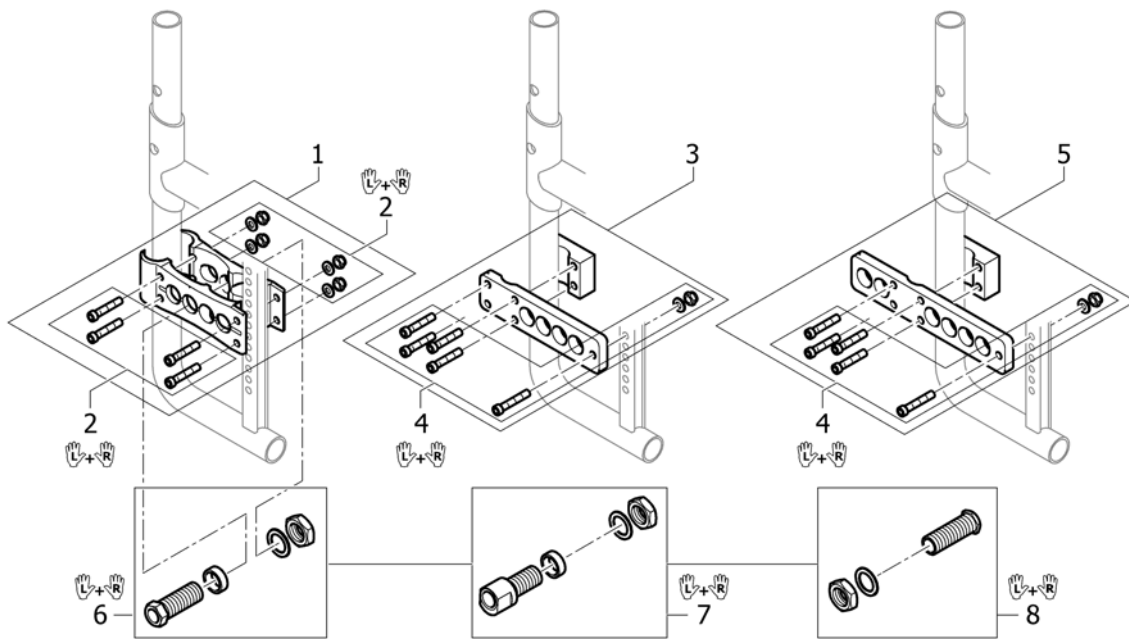

Rear wheel fixation

Pos.	Part number	Description	Valid from → until	Qty
1	1539962-0004	adapterplate set black		2
1	1539962-0400	adapterplate set Tecno		2
1	1539962-0401	adapterplate set Lemon		2
1	1539962-0402	adapterplate set Apricot		2
1	1539962-0404	adapterplate set B-Blue		2
1	1539962-0440	adapterplate set comet red		2
1	1539962-0441	adapterplate set arctic blue		2
1	1539962-0444	adapterplate set copper glaze		2
2	1539985	Fixation kit for adapter plate, standard		1
3	1539989	Adapterplate set for drumbrake or 4° with siderest		2
4	1539986	Fixation kit to adapter plate, drumbrake		1
5	1539990	Adapterplate set for Rearwheelextension		2
6	1539987	Adaptersleeve set 1°, pair		1
7	1539988	Adaptersleeve set 4°, pair		1
8	1527082	Adaptersleeve set 1° for siderest with desc function, pair		1