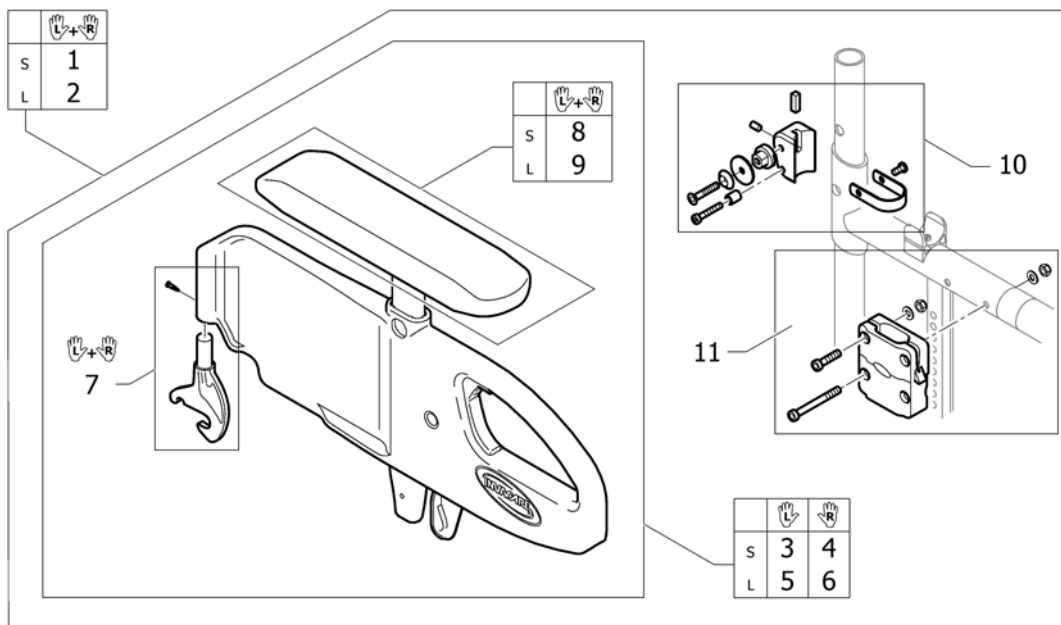

Siderest with desk function

Pos.	Part number	Description	Valid from → until	Qty
1	1540043	Siderest with desk function, flip-back, height adj., removable, pair short, complete		1
2	1540044	Siderest with desk function, flip-back, height adj., removable, pair long, complete		1
3	1540040	Siderest with desk function, flip-back, height adj., removable, short, left		1
4	1540039	Siderest with desk function, flip-back, height adj., removable, short, right		1
5	1540042	Siderest with desk function, flip-back, height adj., removable, long left		1
6	1540041	Siderest with desk function, flip-back, height adj., removable, long, right		1
7	1540031	Hook bracket fr siderest, pair		1
8	1521532	Armpad short incl. Screws, pair		1
9	1521533	Armpad long incl. Screws, pair		1
10	1540032	Siderest with desk function fixation kit		1
11	1540029	Fixation kit front for siderest		1