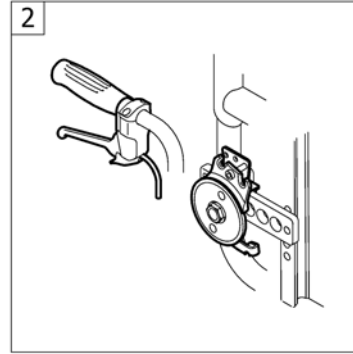

BRAKES

Pos.	Part number	Description	Valid from → until	Qty
1	-	Brakes		1
2	-	Drum brake		1