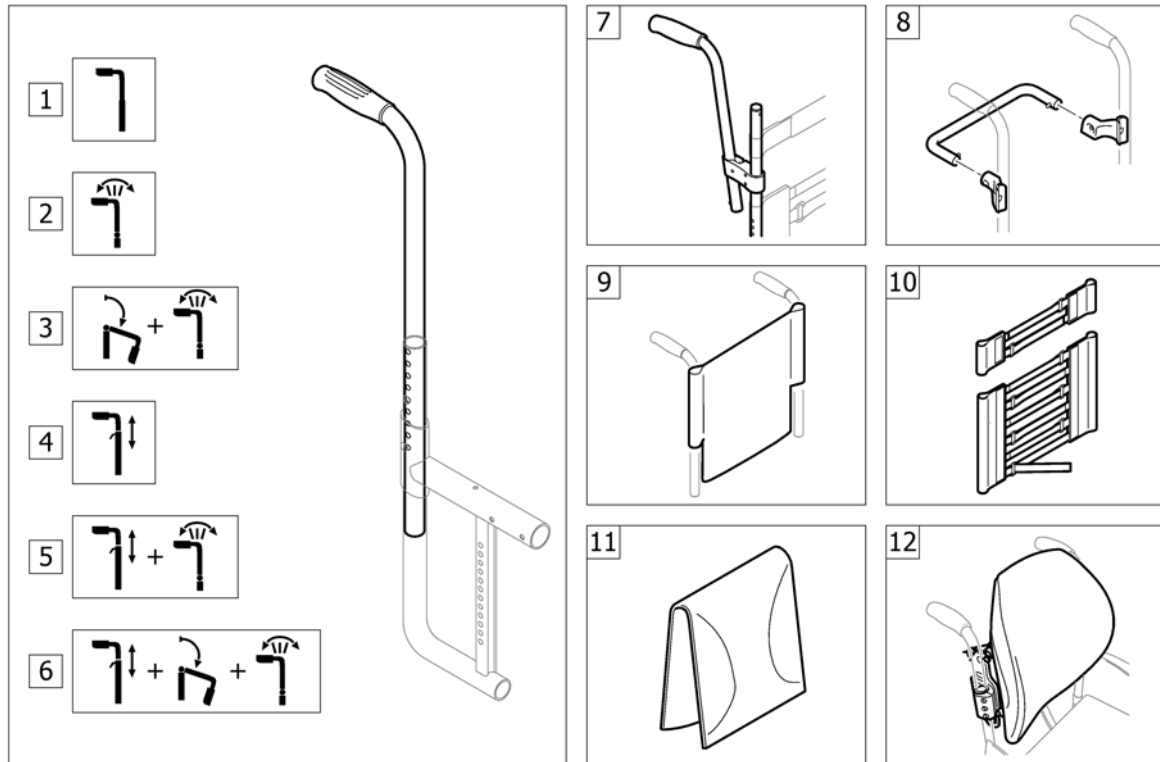

BACKREST

Pos.	Part number	Description	Valid from → until	Qty
1	-	Push handles for backrest standard		1
2	-	Push handles for backrest angle adjustable		1
3	-	Push handles for backrest foldable and angle adjustable		1
4	-	Push handles height adjustable		1
5	-	Push handles height adjustable for backrest angle adjustable		1
6	-	Push handles height adjustable for backrest foldable and angle adjustable		1
7	-	Push handles, inclined		1
8	-	Backrest stabilization bar		1
9	-	Back cover, standard		1
10	-	Bands to adjustable backrest		1
11	-	Cover to adjustable backrest		1
12	-	Sport back		1