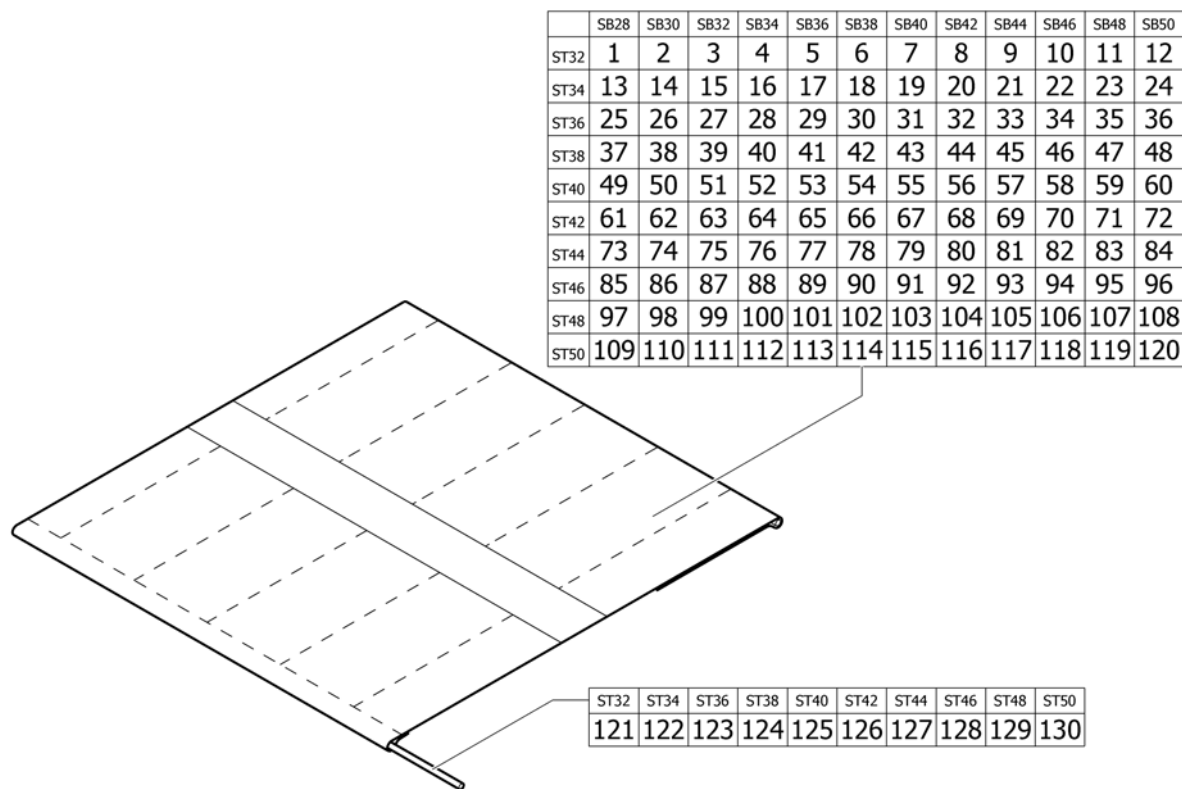

Seat cover with 1 Velcro band (soft band)

Pos.	Part number	Description	Valid from → until	Qty
1	1540180	Seat cover SB28 ST32 with 1 Velcro band (soft band)		1
2	1540181	Seat cover SB30 ST32 with 1 Velcro band (soft band)		1
3	1540182	Seat cover SB32 ST32 with 1 Velcro band (soft band)		1
4	1540183	Seat cover SB34 ST32 with 1 Velcro band (soft band)		1
5	1540184	Seat cover SB36 ST32 with 1 Velcro band (soft band)		1
6	1540185	Seat cover SB38 ST32 with 1 Velcro band (soft band)		1
7	1540186	Seat cover SB40 ST32 with 1 Velcro band (soft band)		1
8	1540187	Seat cover SB42 ST32 with 1 Velcro band (soft band)		1
9	1540188	Seat cover SB44 ST32 with 1 Velcro band (soft band)		1
10	1540189	Seat cover SB46 ST32 with 1 Velcro band (soft band)		1
11	1540190	Seat cover SB48 ST32 with 1 Velcro band (soft band)		1
12	1540191	Seat cover SB50 ST32 with 1 Velcro band (soft band)		1
13	1540192	Seat cover SB28 ST34 with 1 Velcro band (soft band)		1
14	1540193	Seat cover SB30 ST34 with 1 Velcro band (soft band)		1
15	1540194	Seat cover SB32 ST34 with 1 Velcro band (soft band)		1
16	1540195	Seat cover SB34 ST34 with 1 Velcro band (soft band)		1
17	1540196	Seat cover SB36 ST34 with 1 Velcro band (soft band)		1
18	1540197	Seat cover SB38 ST34 with 1 Velcro band (soft band)		1
19	1540198	Seat cover SB40 ST34 with 1 Velcro band (soft band)		1
20	1540199	Seat cover SB42 ST34 with 1 Velcro band (soft band)		1
21	1540200	Seat cover SB44 ST34 with 1 Velcro band (soft band)		1
22	1540201	Seat cover SB46 ST34 with 1 Velcro band (soft band)		1
23	1540202	Seat cover SB48 ST34 with 1 Velcro band (soft band)		1
24	1540203	Seat cover SB50 ST34 with 1 Velcro band (soft band)		1
25	1540204	Seat cover SB28 ST36 with 1 Velcro band (soft band)		1
26	1540205	Seat cover SB30 ST36 with 1 Velcro band (soft band)		1
27	1540206	Seat cover SB32 ST36 with 1 Velcro band (soft band)		1
28	1540207	Seat cover SB34 ST36 with 1 Velcro band (soft band)		1
29	1540208	Seat cover SB36 ST36 with 1 Velcro band (soft band)		1
30	1540209	Seat cover SB38 ST36 with 1 Velcro band (soft band)		1
31	1540210	Seat cover SB40 ST36 with 1 Velcro band (soft band)		1