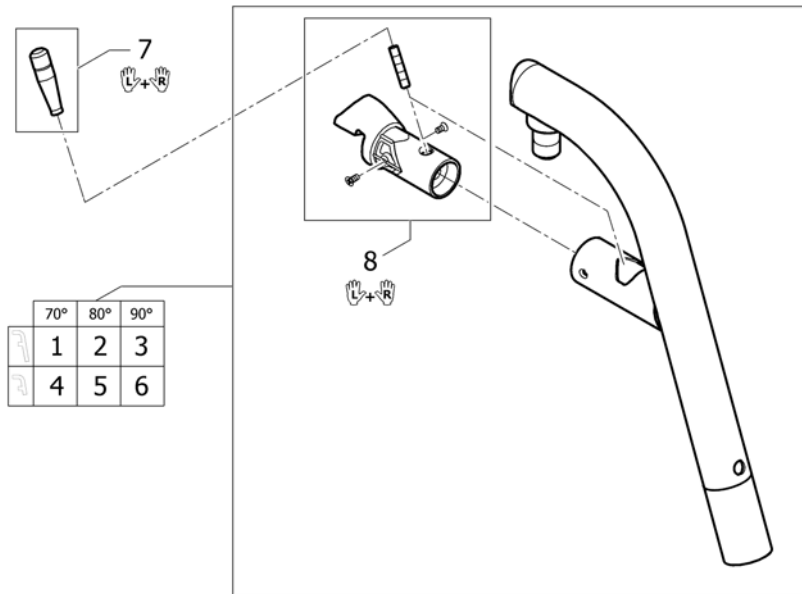

Pos.	Part number	Description	Valid from → until	Qty
1	1532016-0411	Swing Away 70°, black, matt	20100701 →	1
1	1532016-0419	Swing Away 70°, silver grey		1
1	1532016-0442	Swing Away 70°, night shimmer		1
1	1532016-0445	Swing Away 70°, ivory white	20100701 →	1
1	1532016-0446	Swing Away 70°, purple fire		1
1	1532016-0447	Swing Away 70°, emerald green		1
1	1532016-0448	Swing Away 70°, midnight blue		1
1	1532016-0449	Swing Away 70°, umber glaze		1
1	1532016-0450	Swing Away 70°, smokey grey		1
1	1532016-3524	Swing Away 70°, royal red		1
1	1532016-5969	Swing Away 70°, royal blue		1
1	1532016-9005	Swing Away 70°, black, glossy		1
1	1532016-9119	Swing Away 70°, black, bronze	20091001 → 20100630	1
2	1532017-0411	Swing Away 80°, black, matt	20100701 →	1
2	1532017-0419	Swing Away 80°, silver grey		1
2	1532017-0442	Swing Away 80°, night shimmer		1
2	1532017-0445	Swing Away 80°, ivory white	20100701 →	1
2	1532017-0446	Swing Away 80°, purple fire		1
2	1532017-0447	Swing Away 80°, emerald green		1
2	1532017-0448	Swing Away 80°, midnight blue		1
2	1532017-0449	Swing Away 80°, umber glaze		1
2	1532017-0450	Swing Away 80°, smokey grey		1
2	1532017-3524	Swing Away 80°, royal red		1
2	1532017-5969	Swing Away 80°, royal blue		1
2	1532017-9005	Swing Away 80°, black, glossy		1
2	1532017-9119	Swing Away 80°, black, bronze	20091001 → 20100630	1
3	1532018-0411	Swing Away 90°, black, matt	20100701 →	1
3	1532018-0419	Swing Away 90°, silver grey		1
3	1532018-0442	Swing Away 90°, night shimmer		1
3	1532018-0445	Swing Away 90°, ivory white	20100701 →	1
3	1532018-0446	Swing Away 90°, purple fire		1