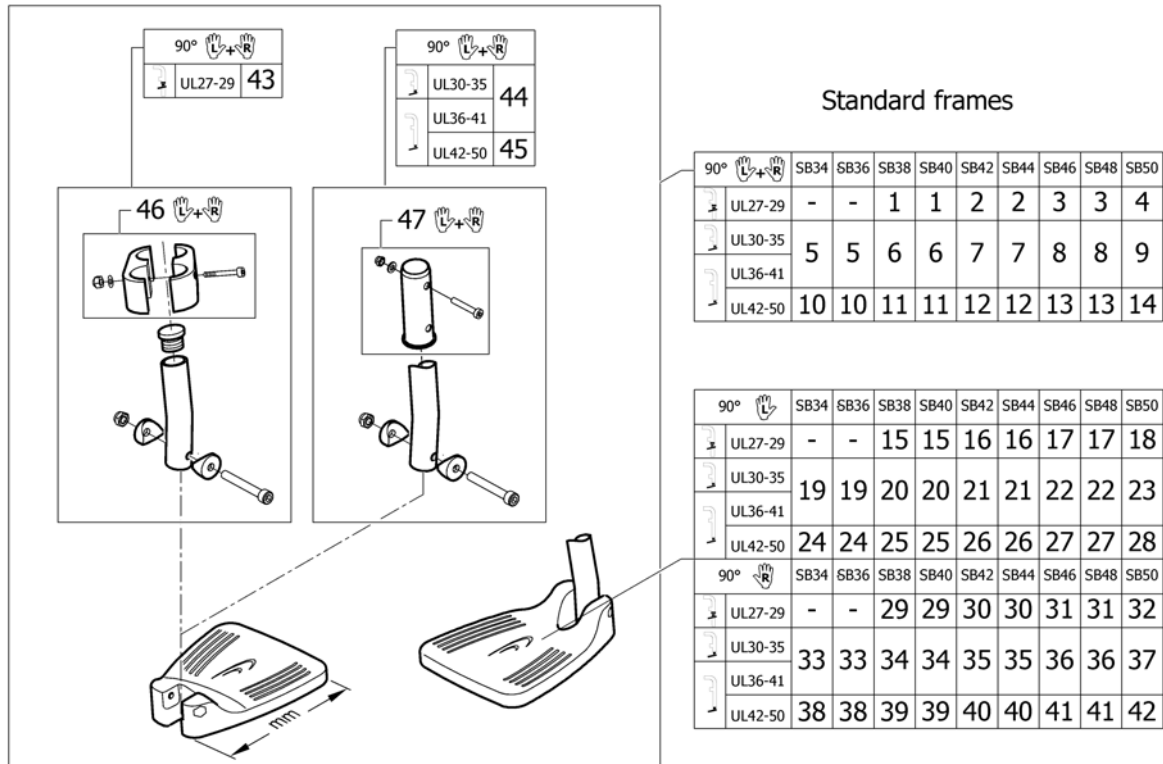

Footrest 2-pieces for swing away 90° on front frames standard

Pos.	Part number	Description	Valid from → until	Qty
1	1545382	Footrest 2-pc. 155mm, for frame 90° high mounted, pair, complete		1
2	1545383	Footrest 2-pc. 175mm, for frame 90° high mounted, pair, complete		1
3	1545384	Footrest 2-pc. 195mm, for frame 90° high mounted, pair, complete		1
4	1545385	Footrest 2-pc. 215mm, for frame 90° high mounted, pair, complete		1
5	1545387	Footrest 2-pc. 155mm, for frame 90° short, pair, complete		1
6	1545388	Footrest 2-pc. 175mm, for frame 90° short, pair, complete		1
7	1545389	Footrest 2-pc. 195mm, for frame 90° short, pair, complete		1
8	1545390	Footrest 2-pc. 215mm, for frame 90° short, pair, complete		1
9	1545391	Footrest 2-pc. 235mm, for frame 90° short, pair, complete		1
10	1545392	Footrest 2-pc. 155mm, for frame 90° long, pair, complete		1
11	1545393	Footrest 2-pc. 175mm, for frame 90° long, pair, complete		1
12	1545394	Footrest 2-pc. 195mm, for frame 90° long, pair, complete		1
13	1545395	Footrest 2-pc. 215mm, for frame 90° long, pair, complete		1
14	1545396	Footrest 2-pc. 235mm, for frame 90° long, pair, complete		1
15	1545397	Footrest 2-pc. 155mm, for frame 90° high mounted, left, complete		1
16	1545398	Footrest 2-pc. 175mm, for frame 90° high mounted, left, complete		1
17	1545399	Footrest 2-pc. 195mm, for frame 90° high mounted, left, complete		1
18	1545400	Footrest 2-pc. 215mm, for frame 90° high mounted, left, complete		1
19	1545402	Footrest 2-pc. 155mm, for frame 90° short, left, complete		1
20	1545403	Footrest 2-pc. 175mm, for frame 90° short, left, complete		1
21	1545404	Footrest 2-pc. 195mm, for frame 90° short, left, complete		1
22	1545405	Footrest 2-pc. 215mm, for frame 90° short, left, complete		1
23	1545406	Footrest 2-pc. 235mm, for frame 90° short, left, complete		1
24	1545407	Footrest 2-pc. 155mm, for frame 90° long, left, complete		1
25	1545408	Footrest 2-pc. 175mm, for frame 90° long, left, complete		1
26	1545409	Footrest 2-pc. 195mm, for frame 90° long, left, complete		1
27	1545410	Footrest 2-pc. 215mm, for frame 90° long, left, complete		1
28	1545411	Footrest 2-pc. 235mm, for frame 90° long, left, complete		1
29	1545412	Footrest 2-pc. 155mm, for frame 90° high mounted, right, complete		1
30	1545413	Footrest 2-pc. 175mm, for frame 90° high mounted, right, complete		1
31	1545414	Footrest 2-pc. 195mm, for frame 90° high mounted, right, complete		1