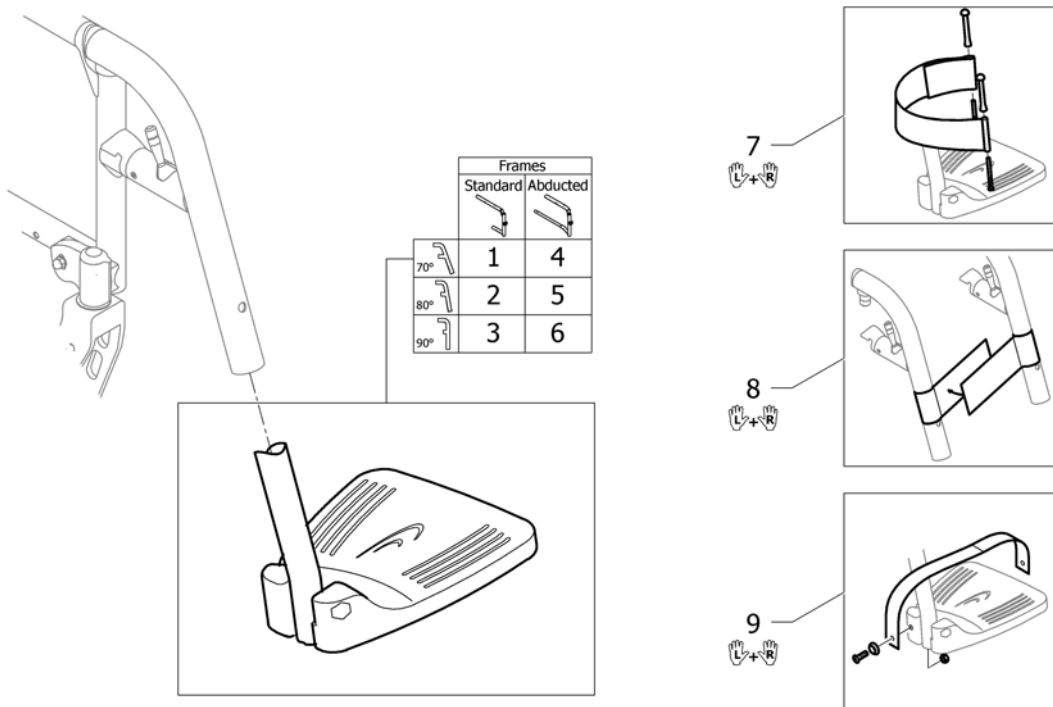

Pos.	Part number	Description	Valid from → until	Qty
1	-	Footrest 2-pieces for swing away 70° on front frames standard		1
2	-	Footrest 2-pieces for swing away 80° on front frames standard		1
3	-	Footrest 2-pieces for swing away 90° on front frames standard		1
4	-	Footrest 2-pieces for swing away 70° on front frames abducted		1
5	-	Footrest 2-pieces for swing away 80° on front frames abducted		1
6	-	Footrest 2-pieces for swing away 90° on front frames abducted		1
7	1437834	Heel loop kit short		1
8	1536082	Calf strap 2-pcs complete		1
9	1438143	instep strap UL/C04		1