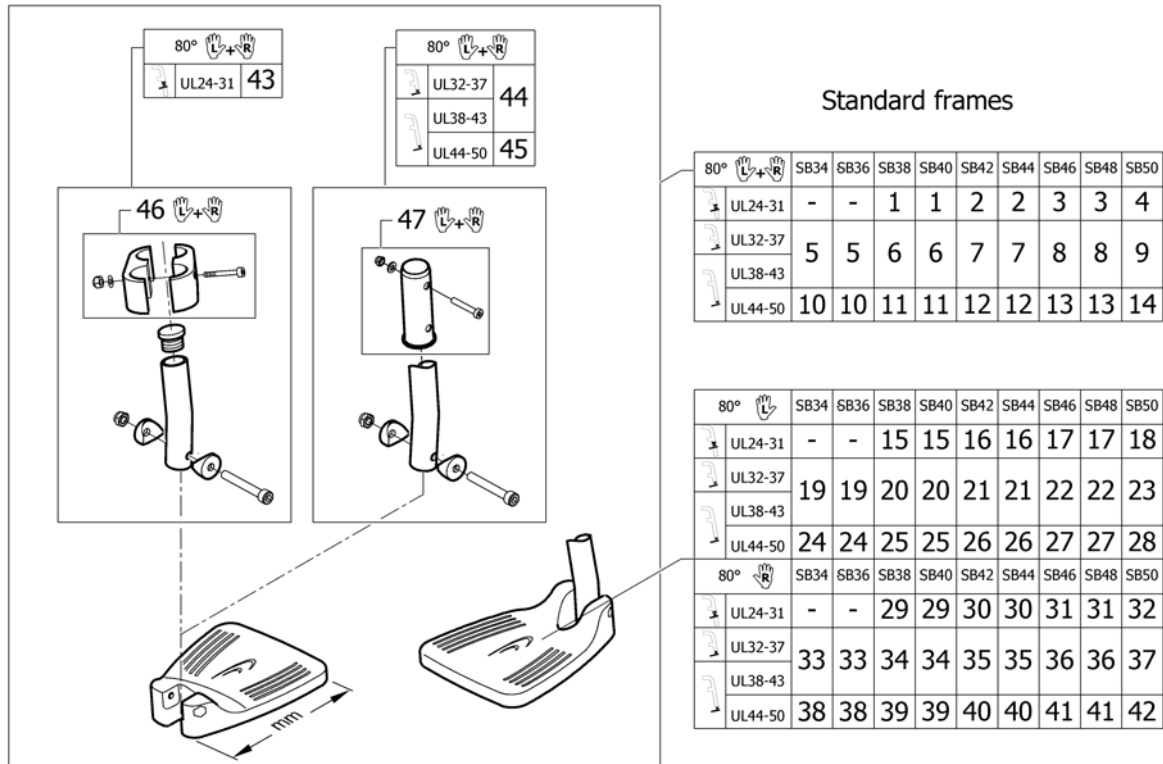

Footrest 2-pieces for swing away 80° on front frames standard

Pos.	Part number	Description	Valid from → until	Qty
1	1544821	Footrest 2-pc. 155mm, for frame 70° & 80° high mounted, pair, complete		1
2	1544822	Footrest 2-pc. 175mm, for frame 70° & 80° high mounted, pair, complete		1
3	1544823	Footrest 2-pc. 195mm, for frame 70° & 80° high mounted, pair, complete		1
4	1544824	Footrest 2-pc. 215mm, for frame 70° & 80° high mounted, pair, complete		1
5	1544826	Footrest 2-pc. 155mm, for frame 70° & 80° short, pair, complete		1
6	1544827	Footrest 2-pc. 175mm, for frame 70° & 80° short, pair, complete		1
7	1544828	Footrest 2-pc. 195mm, for frame 70° & 80° short, pair, complete		1
8	1544906	Footrest 2-pc. 215mm, for frame 70° & 80° short, pair, complete		1
9	1544907	Footrest 2-pc. 235mm, for frame 70° & 80° short, pair, complete		1
10	1544908	Footrest 2-pc. 155mm, for frame 70° & 80° long, pair, complete		1
11	1544909	Footrest 2-pc. 175mm, for frame 70° & 80° long, pair, complete		1
12	1544910	Footrest 2-pc. 195mm, for frame 70° & 80° long, pair, complete		1
13	1544911	Footrest 2-pc. 215mm, for frame 70° & 80° long, pair, complete		1
14	1544912	Footrest 2-pc. 235mm, for frame 70° & 80° long, pair, complete		1
15	1544913	Footrest 2-pc. 155mm, for frame 70° & 80° high mounted, left, complete		1
16	1544914	Footrest 2-pc. 175mm, for frame 70° & 80° high mounted, left, complete		1
17	1544915	Footrest 2-pc. 195mm, for frame 70° & 80° high mounted, left, complete		1
18	1544916	Footrest 2-pc. 215mm, for frame 70° & 80° high mounted, left, complete		1
19	1545357	Footrest 2-pc. 155mm, for frame 70° & 80° short, left, complete		1
20	1545358	Footrest 2-pc. 175mm, for frame 70° & 80° short, left, complete		1
21	1545359	Footrest 2-pc. 195mm, for frame 70° & 80° short, left, complete		1
22	1545360	Footrest 2-pc. 215mm, for frame 70° & 80° short, left, complete		1
23	1545361	Footrest 2-pc. 235mm, for frame 70° & 80° short, left, complete		1
24	1545362	Footrest 2-pc. 155mm, for frame 70° & 80° long, left, complete		1
25	1545363	Footrest 2-pc. 175mm, for frame 70° & 80° long, left, complete		1
26	1545364	Footrest 2-pc. 195mm, for frame 70° & 80° long, left, complete		1
27	1545365	Footrest 2-pc. 215mm, for frame 70° & 80° long, left, complete		1
28	1545366	Footrest 2-pc. 235mm, for frame 70° & 80° long, left, complete		1
29	1545367	Footrest 2-pc. 155mm, for frame 70° & 80° high mounted, right, complete		1
30	1545368	Footrest 2-pc. 175mm, for frame 70° & 80° high mounted, right, complete		1
31	1545369	Footrest 2-pc. 195mm, for frame 70° & 80° high mounted, right, complete		1