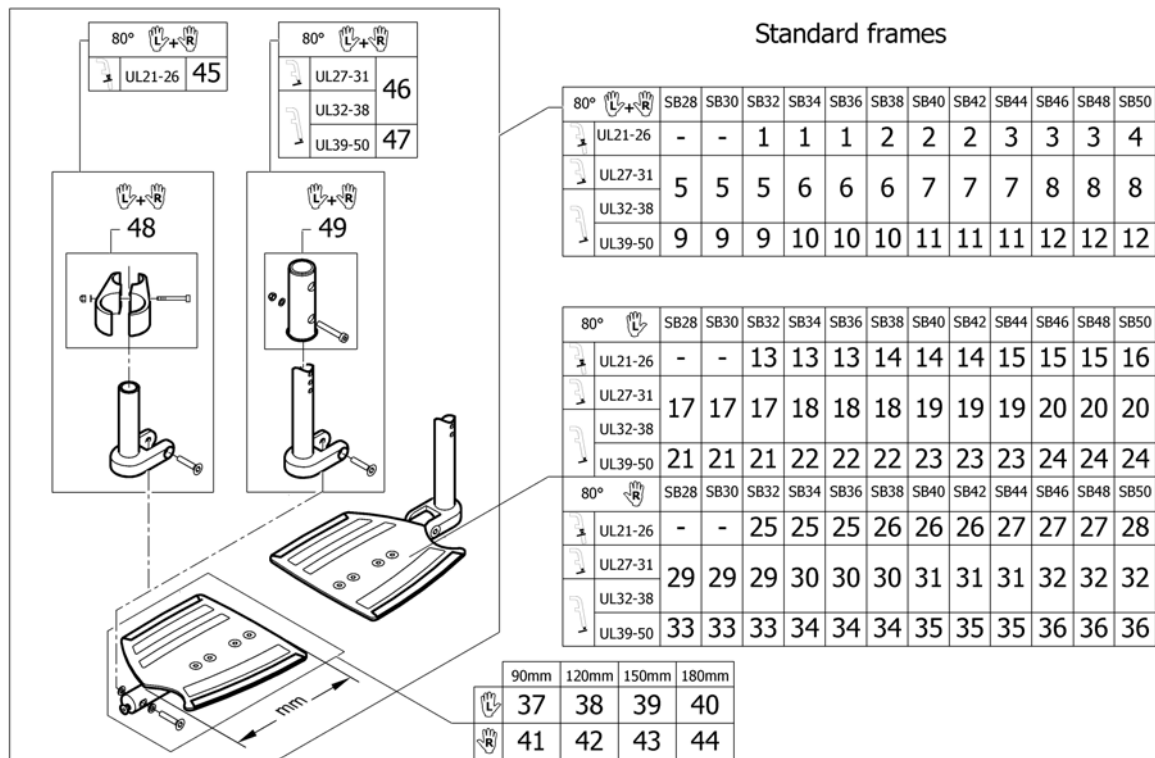

Footrest carbon 2-pieces for swing away 80° on front frames standard

Pos.	Part number	Description	Valid from → until	Qty
1	1545434	Footrest carbon 2-pc. 90mm, high mounted, pair, complete		1
2	1545435	Footrest carbon 2-pc. 120mm, high mounted, pair, complete		1
3	1545436	Footrest carbon 2-pc. 150mm, high mounted, pair, complete		1
4	1545437	Footrest carbon 2-pc. 180mm, high mounted, pair, complete		1
5	1545438	Footrest carbon 2-pc. 90mm, short, pair, complete		1
6	1545439	Footrest carbon 2-pc. 120mm, short, pair, complete		1
7	1545440	Footrest carbon 2-pc. 150mm, short, pair, complete		1
8	1545441	Footrest carbon 2-pc. 180mm, short, pair, complete		1
9	1545442	Footrest carbon 2-pc. 90mm, long, pair, complete		1
10	1545443	Footrest carbon 2-pc. 120mm, long, pair, complete		1
11	1545444	Footrest carbon 2-pc. 150mm, long, pair, complete		1
12	1545445	Footrest carbon 2-pc. 180mm, long, pair, complete		1
13	1545772	Footrest carbon 2-pc. 90mm, high mounted, left, complete		1
14	1545773	Footrest carbon 2-pc. 120mm, high mounted, left, complete		1
15	1545774	Footrest carbon 2-pc. 150mm, high mounted, left, complete		1
16	1545775	Footrest carbon 2-pc. 180mm, high mounted, left, complete		1
17	1545776	Footrest carbon 2-pc. 90mm, short, left, complete		1
18	1545777	Footrest carbon 2-pc. 120mm, short, left, complete		1
19	1545778	Footrest carbon 2-pc. 150mm, short, left, complete		1
20	1545779	Footrest carbon 2-pc. 180mm, short, left, complete		1
21	1545780	Footrest carbon 2-pc. 90mm, long, left, complete		1
22	1545781	Footrest carbon 2-pc. 120mm, long, left, complete		1
23	1545782	Footrest carbon 2-pc. 150mm, long, left, complete		1
24	1545783	Footrest carbon 2-pc. 180mm, long, left, complete		1
25	1545760	Footrest carbon 2-pc. 90mm, high mounted, right, complete		1
26	1545761	Footrest carbon 2-pc. 120mm, high mounted, right, complete		1
27	1545762	Footrest carbon 2-pc. 150mm, high mounted, right, complete		1
28	1545763	Footrest carbon 2-pc. 180mm, high mounted, right, complete		1
29	1545764	Footrest carbon 2-pc. 90mm, short, right, complete		1
30	1545765	Footrest carbon 2-pc. 120mm, short, right, complete		1
31	1545766	Footrest carbon 2-pc. 150mm, short, right, complete		1