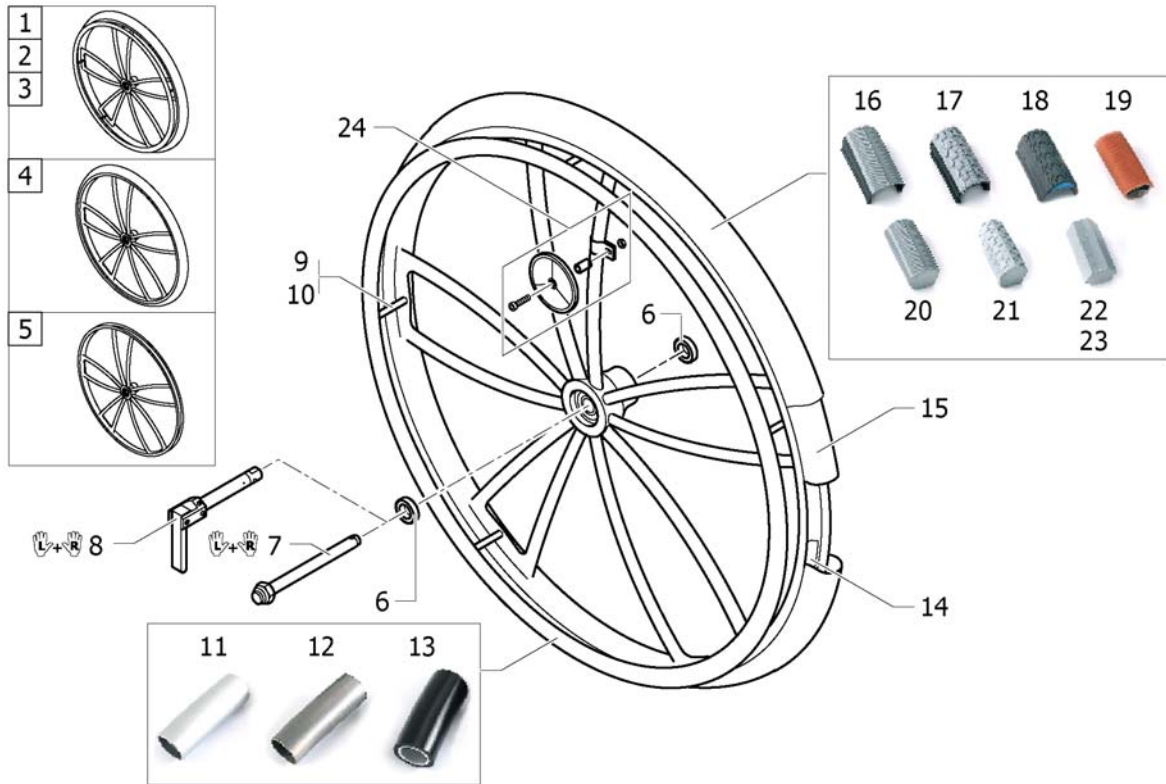

Spider wheel

Pos.	Part number	Description	Valid from → until	Qty
1	904.1201.000	Rear wheel 24", Spiderwheel, handrim alu, tyre light wall		2
2	1416977	Rear wheel 24", Spider wheel, handrim Titan, tyre light wall		2
3	1416978	Rear wheel 24", Spider wheel, handrim Super-Grip, tyre light wall		2
4	1420961	Rear wheel 24", Spiderwheel, without handrim, tyre light wall		2
5	1424944	Rear wheel 24", Spiderwheel without handrim, without tyre		2
6	1416804	Bearing for Spider wheel		4
7	1512031	Quick release axles long, pair		1
8	1493755	Tetra clip with quick release axle, pair, long		1
9	1418931	Fixation kit handrim for Spider wheel, 3 cm		2
10	1418932	Fixation kit handrim for Spider wheel, 4 cm		2
11	457.1053.000	Handrim 24" Alu for Spider wheel		2
12	1416801	Handrim 24" Titan for Spider Wheel		2
13	1416802	Handrim 24" Super-Grip for Spider wheel		2
14	726.1008.000	Rim protection 24" Large		2
15	727.1002	Inner Tube 24" x 1"		2
16	1424749	Tyre Light wall 24"		2
17	728.1002	Treaded Tyre 24"		2
18	1438521	Tyre 24" Marathon Evolution		2
19	729.1001	Indoor sports tyre 24" / 10 bar		2
20	728.1032	Solid tyre 24", light, grey		2
21	728.1029	Solid tyre 24", profile		2
22	728.1015	KIK-Type 24", black, fail-safe		2
23	728.1023	KIK-Type 24", grey, fail-safe		2
24	1439352	Spoke reflection set for Spider wheel		2