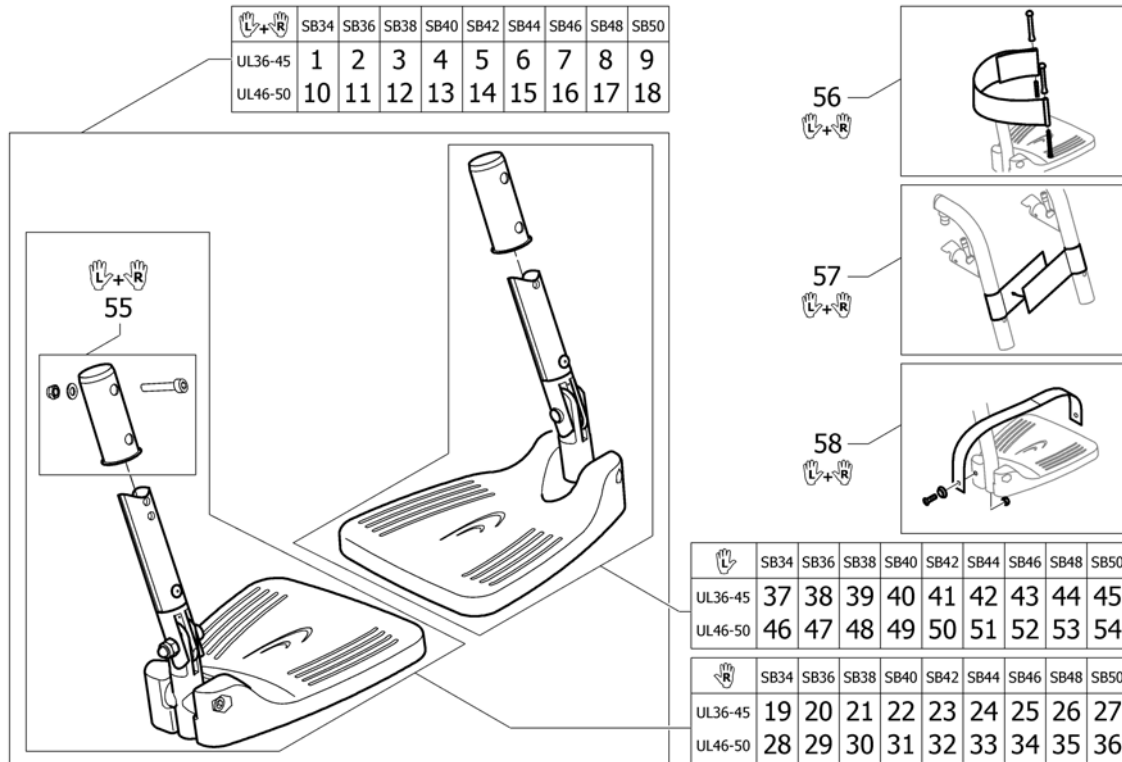

Footrest 2-piece, angle adjustable

Pos.	Part number	Description	Valid from → until	Qty
1	1535164	Footrest 2-pc. angle adjustable complete, pair SB34 short		1
2	1535165	Footrest 2-pc. angle adjustable complete, pair SB36 short		1
3	1535166	Footrest 2-pc. angle adjustable complete, pair SB38 short		1
4	1535167	Footrest 2-pc. angle adjustable complete, pair SB40 short		1
5	1535168	Footrest 2-pc. angle adjustable complete, pair SB42 short		1
6	1535461	Footrest 2-pc. angle adjustable complete, pair SB44 short		1
7	1535495	Footrest 2-pc. angle adjustable complete, pair SB46 short		1
8	1535806	Footrest 2-pc. angle adjustable complete, pair SB48 short		1
9	1535866	Footrest 2-pc. angle adjustable complete, pair SB50 short		1
10	1535867	Footrest 2-pc. angle adjustable complete, pair SB34 long		1
11	1535868	Footrest 2-pc. angle adjustable complete, pair SB36 long		1
12	1535869	Footrest 2-pc. angle adjustable complete, pair SB38 long		1
13	1535870	Footrest 2-pc. angle adjustable complete, pair SB40 long		1
14	1535871	Footrest 2-pc. angle adjustable complete, pair SB42 long		1
15	1535872	Footrest 2-pc. angle adjustable complete, pair SB44 long		1
16	1535873	Footrest 2-pc. angle adjustable complete, pair SB46 long		1
17	1535874	Footrest 2-pc. angle adjustable complete, pair SB48 long		1
18	1535875	Footrest 2-pc. angle adjustable complete, pair SB50 long		1
19	1535876	Footrest 2-pc. angle adjustable complete SB34 short right		1
20	1535877	Footrest 2-pc. angle adjustable complete SB36 short right		1
21	1535878	Footrest 2-pc. angle adjustable complete SB38 short right		1
22	1535879	Footrest 2-pc. angle adjustable complete SB40 short right		1
23	1535880	Footrest 2-pc. angle adjustable complete SB42 short right		1
24	1535881	Footrest 2-pc. angle adjustable complete SB44 short right		1
25	1535882	Footrest 2-pc. angle adjustable complete SB46 short right		1
26	1535883	Footrest 2-pc. angle adjustable complete SB48 short right		1
27	1535884	Footrest 2-pc. angle adjustable complete SB50 short right		1
28	1535885	Footrest 2-pc. angle adjustable complete SB34 long right		1
29	1535886	Footrest 2-pc. angle adjustable complete SB36 long right		1
30	1535887	Footrest 2-pc. angle adjustable complete SB38 long right		1
31	1535888	Footrest 2-pc. angle adjustable complete SB40 long right		1