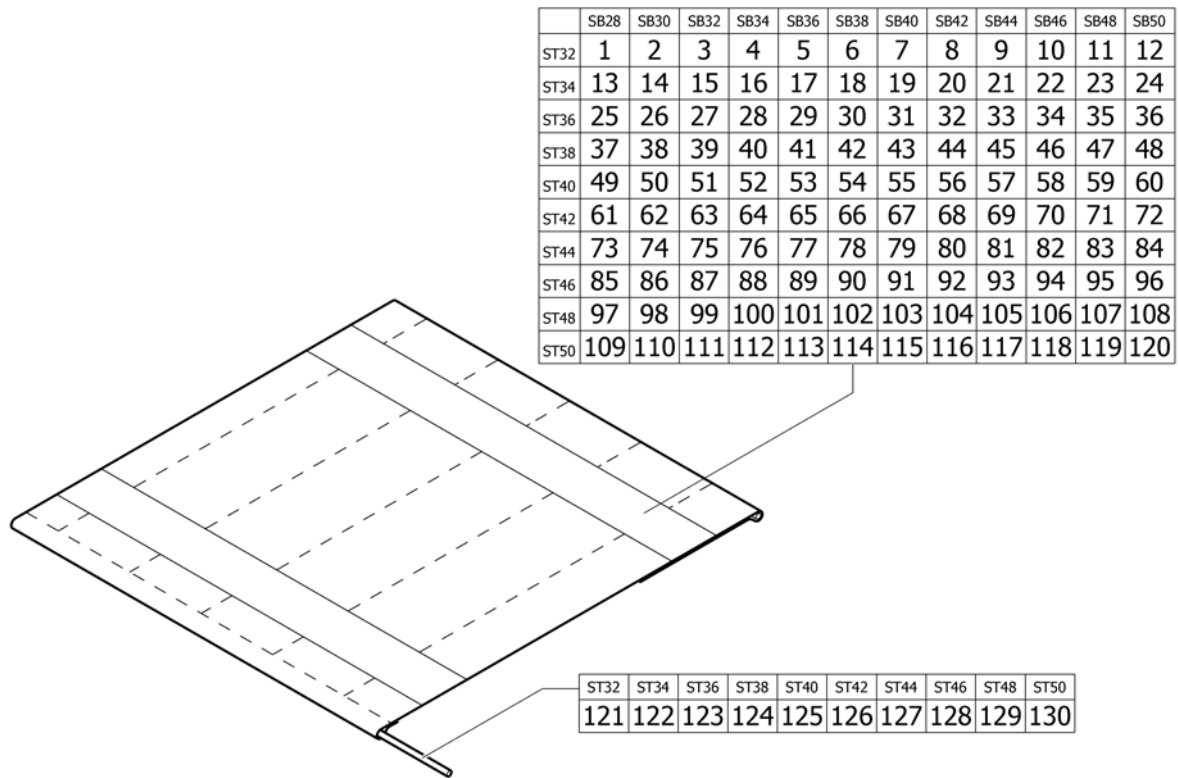

Seat cover with 2 Velcro bands (rough band)

Pos.	Part number	Description	Valid from → until	Qty
1	1540722	Seat cover SB28 ST32 with 2 Velcro bands (rough band)		1
2	1540723	Seat cover SB30 ST32 with 2 Velcro bands (rough band)		1
3	1540724	Seat cover SB32 ST32 with 2 Velcro bands (rough band)		1
4	1540725	Seat cover SB34 ST32 with 2 Velcro bands (rough band)		1
5	1540726	Seat cover SB36 ST32 with 2 Velcro bands (rough band)		1
6	1540727	Seat cover SB38 ST32 with 2 Velcro bands (rough band)		1
7	1540728	Seat cover SB40 ST32 with 2 Velcro bands (rough band)		1
8	1540729	Seat cover SB42 ST32 with 2 Velcro bands (rough band)		1
9	1540730	Seat cover SB44 ST32 with 2 Velcro bands (rough band)		1
10	1540731	Seat cover SB46 ST32 with 2 Velcro bands (rough band)		1
11	1540732	Seat cover SB48 ST32 with 2 Velcro bands (rough band)		1
12	1540733	Seat cover SB50 ST32 with 2 Velcro bands (rough band)		1
13	1540734	Seat cover SB28 ST34 with 2 Velcro bands (rough band)		1
14	1540735	Seat cover SB30 ST34 with 2 Velcro bands (rough band)		1
15	1540736	Seat cover SB32 ST34 with 2 Velcro bands (rough band)		1
16	1540737	Seat cover SB34 ST34 with 2 Velcro bands (rough band)		1
17	1540738	Seat cover SB36 ST34 with 2 Velcro bands (rough band)		1
18	1540739	Seat cover SB38 ST34 with 2 Velcro bands (rough band)		1
19	1540740	Seat cover SB40 ST34 with 2 Velcro bands (rough band)		1
20	1540741	Seat cover SB42 ST34 with 2 Velcro bands (rough band)		1
21	1540742	Seat cover SB44 ST34 with 2 Velcro bands (rough band)		1
22	1540743	Seat cover SB46 ST34 with 2 Velcro bands (rough band)		1
23	1540744	Seat cover SB48 ST34 with 2 Velcro bands (rough band)		1
24	1540745	Seat cover SB50 ST34 with 2 Velcro bands (rough band)		1
25	1540746	Seat cover SB28 ST36 with 2 Velcro bands (rough band)		1
26	1540747	Seat cover SB30 ST36 with 2 Velcro bands (rough band)		1
27	1540748	Seat cover SB32 ST36 with 2 Velcro bands (rough band)		1
28	1540749	Seat cover SB34 ST36 with 2 Velcro bands (rough band)		1
29	1540750	Seat cover SB36 ST36 with 2 Velcro bands (rough band)		1
30	1540751	Seat cover SB38 ST36 with 2 Velcro bands (rough band)		1
31	1540752	Seat cover SB40 ST36 with 2 Velcro bands (rough band)		1