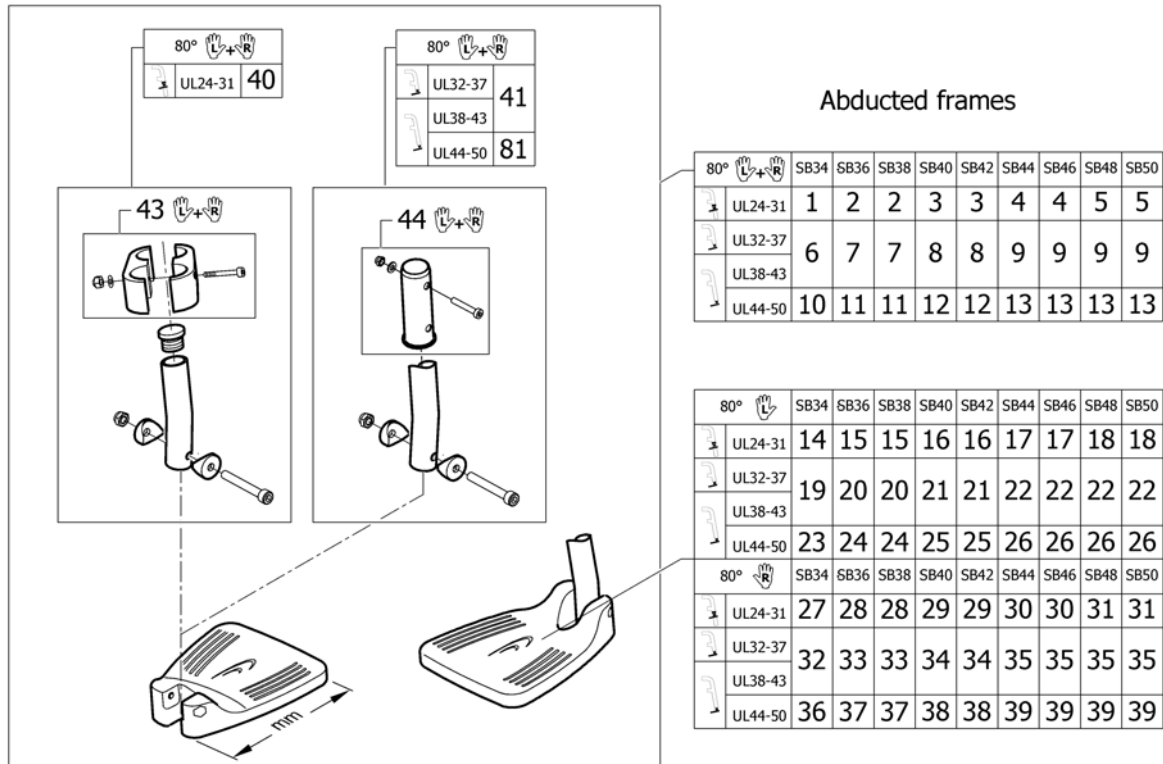

Footrest 2-pieces for swing away 80° on front frames abducted

Pos.	Part number	Description	Valid from → until	Qty
1	1544821	Footrest 2-pc. 155mm, for frame 70° & 80° high mounted, pair, complete		1
2	1544822	Footrest 2-pc. 175mm, for frame 70° & 80° high mounted, pair, complete		1
3	1544823	Footrest 2-pc. 195mm, for frame 70° & 80° high mounted, pair, complete		1
4	1544824	Footrest 2-pc. 215mm, for frame 70° & 80° high mounted, pair, complete		1
5	1544825	Footrest 2-pc. 235mm, for frame 70° & 80° high mounted, pair, complete		1
6	1544827	Footrest 2-pc. 175mm, for frame 70° & 80° short, pair, complete		1
7	1544828	Footrest 2-pc. 195mm, for frame 70° & 80° short, pair, complete		1
8	1544906	Footrest 2-pc. 215mm, for frame 70° & 80° short, pair, complete		1
9	1544907	Footrest 2-pc. 235mm, for frame 70° & 80° short, pair, complete		1
10	1544909	Footrest 2-pc. 175mm, for frame 70° & 80° long, pair, complete		1
11	1544910	Footrest 2-pc. 195mm, for frame 70° & 80° long, pair, complete		1
12	1544911	Footrest 2-pc. 215mm, for frame 70° & 80° long, pair, complete		1
13	1544912	Footrest 2-pc. 235mm, for frame 70° & 80° long, pair, complete		1
14	1544913	Footrest 2-pc. 155mm, for frame 70° & 80° high mounted, left, complete		1
15	1544914	Footrest 2-pc. 175mm, for frame 70° & 80° high mounted, left, complete		1
16	1544915	Footrest 2-pc. 195mm, for frame 70° & 80° high mounted, left, complete		1
17	1544916	Footrest 2-pc. 215mm, for frame 70° & 80° high mounted, left, complete		1
18	1544917	Footrest 2-pc. 235mm, for frame 70° & 80° high mounted, left, complete		1
19	1545358	Footrest 2-pc. 175mm, for frame 70° & 80° short, left, complete		1
20	1545359	Footrest 2-pc. 195mm, for frame 70° & 80° short, left, complete		1
21	1545360	Footrest 2-pc. 215mm, for frame 70° & 80° short, left, complete		1
22	1545361	Footrest 2-pc. 235mm, for frame 70° & 80° short, left, complete		1
23	1545363	Footrest 2-pc. 175mm, for frame 70° & 80° long, left, complete		1
24	1545364	Footrest 2-pc. 195mm, for frame 70° & 80° long, left, complete		1
25	1545365	Footrest 2-pc. 215mm, for frame 70° & 80° long, left, complete		1
26	1545366	Footrest 2-pc. 235mm, for frame 70° & 80° long, left, complete		1
27	1545367	Footrest 2-pc. 155mm, for frame 70° & 80° high mounted, right, complete		1
28	1545368	Footrest 2-pc. 175mm, for frame 70° & 80° high mounted, right, complete		1
29	1545369	Footrest 2-pc. 195mm, for frame 70° & 80° high mounted, right, complete		1
30	1545370	Footrest 2-pc. 215mm, for frame 70° & 80° high mounted, right, complete		1
31	1545371	Footrest 2-pc. 235mm, for frame 70° & 80° high mounted, right, complete		1