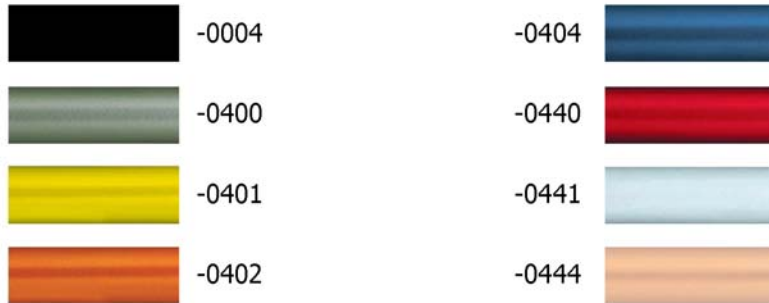

Pos.	Part number	Description	Valid from → until	Qty
1	-	Frame colours		1
2	-	CPS colours		1

Frame colours

Pos.	Part number	Description	Valid from → until	Qty
-041 1	-	Color code for black matt frames	20100701 →	0
-041 9	-	Color code for silver grey frames	20091001 →	0
-044 2	-	Color code for night shimmer frames	20091001 →	0
-044 5	-	Color code for ivory white frames	20100701 →	0
-044 6	-	Color code for purple fire frames	20091001 →	0
-044 7	-	Color code for emerald green frames	20091001 →	0
-044 8	-	Color code for midnight blue frames	20091001 →	0
-044 9	-	Color code for umber glaze frames	20091001 →	0
-045 0	-	Color code for smokey grey frames	20091001 →	0
-352 4	-	Color code for royal red frames	20091001 →	0
-596 9	-	Color code for royal blue frames	20091001 →	0
-900 5	-	Color code for glossy black frames	20091001 →	0
-911 9	-	Color code for black bronze frames	20091001 → 20100630	0