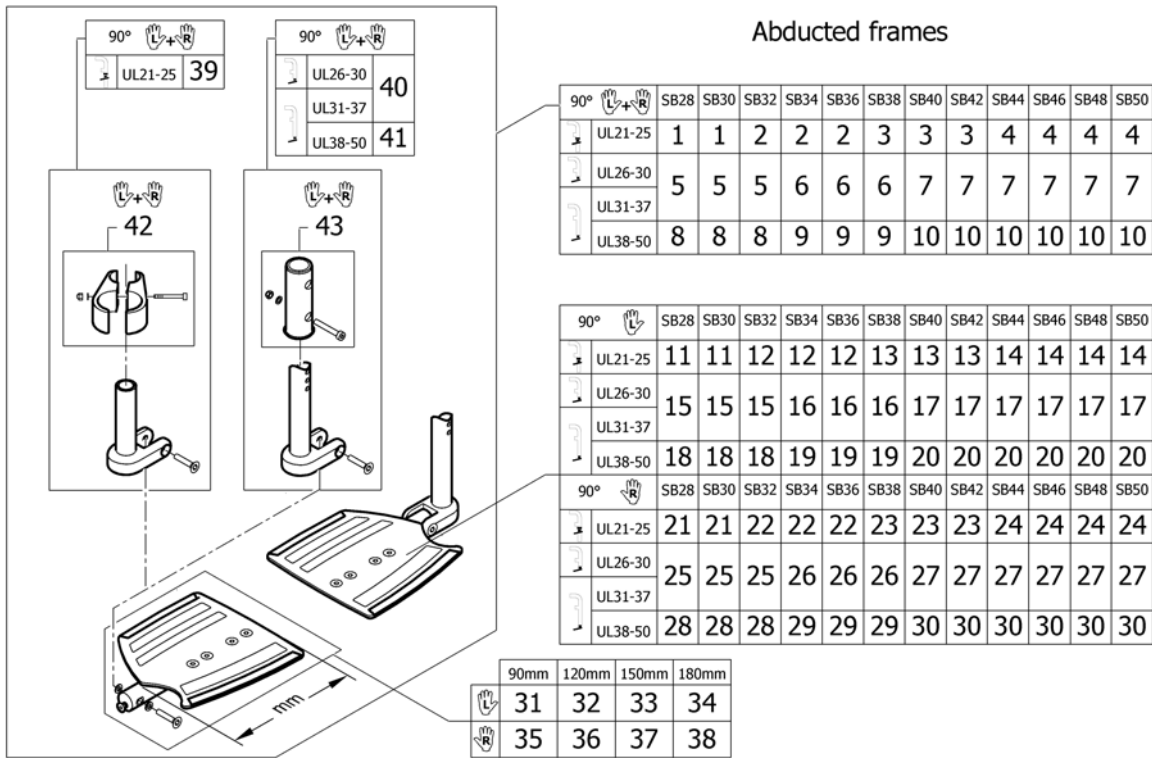

Footrest carbon 2-pieces for swing away 90° on front frames abducted

Pos.	Part number	Description	Valid from → until	Qty
1	1545434	Footrest carbon 2-pc. 90mm, high mounted, pair, complete		1
2	1545435	Footrest carbon 2-pc. 120mm, high mounted, pair, complete		1
3	1545436	Footrest carbon 2-pc. 150mm, high mounted, pair, complete		1
4	1545437	Footrest carbon 2-pc. 180mm, high mounted, pair, complete		1
5	1545439	Footrest carbon 2-pc. 120mm, short, pair, complete		1
6	1545440	Footrest carbon 2-pc. 150mm, short, pair, complete		1
7	1545441	Footrest carbon 2-pc. 180mm, short, pair, complete		1
8	1545443	Footrest carbon 2-pc. 120mm, long, pair, complete		1
9	1545444	Footrest carbon 2-pc. 150mm, long, pair, complete		1
10	1545445	Footrest carbon 2-pc. 180mm, long, pair, complete		1
11	1545772	Footrest carbon 2-pc. 90mm, high mounted, left, complete		1
12	1545773	Footrest carbon 2-pc. 120mm, high mounted, left, complete		1
13	1545774	Footrest carbon 2-pc. 150mm, high mounted, left, complete		1
14	1545775	Footrest carbon 2-pc. 180mm, high mounted, left, complete		1
15	1545777	Footrest carbon 2-pc. 120mm, short, left, complete		1
16	1545778	Footrest carbon 2-pc. 150mm, short, left, complete		1
17	1545779	Footrest carbon 2-pc. 180mm, short, left, complete		1
18	1545781	Footrest carbon 2-pc. 120mm, long, left, complete		1
19	1545782	Footrest carbon 2-pc. 150mm, long, left, complete		1
20	1545783	Footrest carbon 2-pc. 180mm, long, left, complete		1
21	1545760	Footrest carbon 2-pc. 90mm, high mounted, right, complete		1
22	1545761	Footrest carbon 2-pc. 120mm, high mounted, right, complete		1
23	1545762	Footrest carbon 2-pc. 150mm, high mounted, right, complete		1
24	1545763	Footrest carbon 2-pc. 180mm, high mounted, right, complete		1
25	1545765	Footrest carbon 2-pc. 120mm, short, right, complete		1
26	1545766	Footrest carbon 2-pc. 150mm, short, right, complete		1
27	1545767	Footrest carbon 2-pc. 180mm, short, right, complete		1
28	1545769	Footrest carbon 2-pc. 120mm, long, right, complete		1
29	1545770	Footrest carbon 2-pc. 150mm, long, right, complete		1
30	1545771	Footrest carbon 2-pc. 180mm, long, right, complete		1
31	1545450	Footrest carbon 2-pc. 90mm, left		1