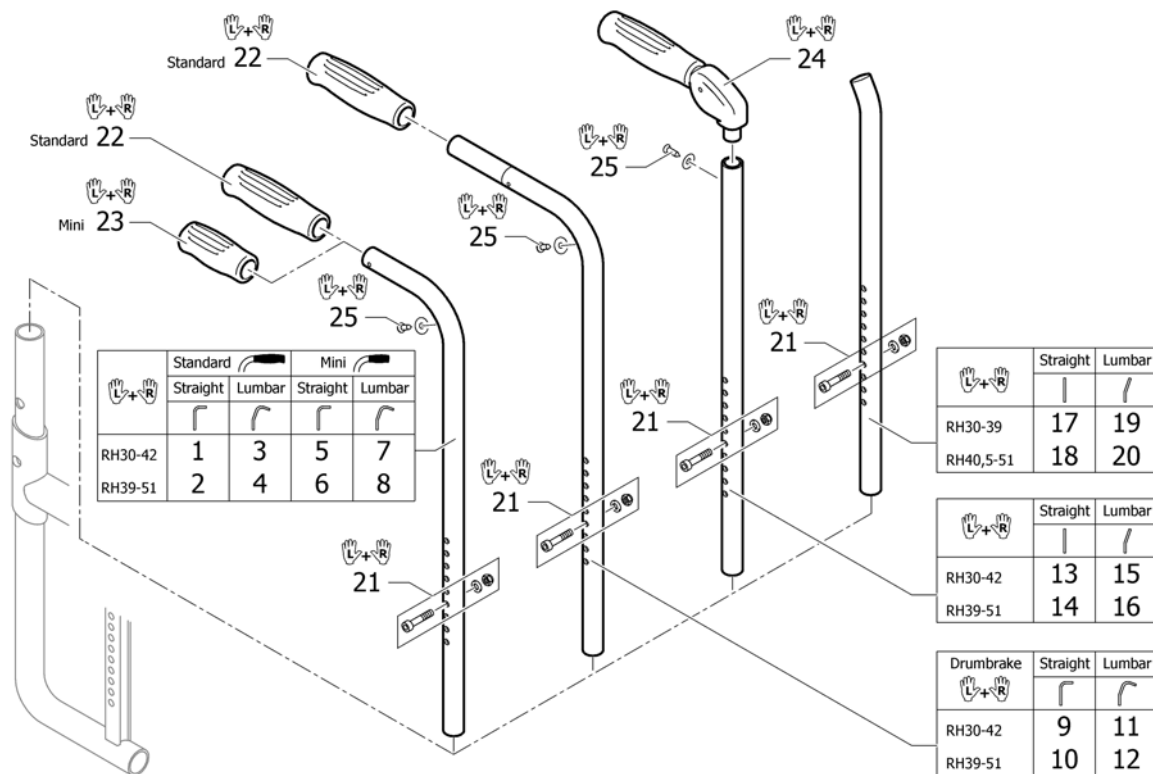

Push handles for backrest standard

Pos.	Part number	Description	Valid from → until	Qty
1	1540072	Push handles standard, short, pair		1
2	1540073	Push handles standard, medium, pair		1
3	1540074	Push handles standard lumbar short, pair		1
4	1540075	Push handles standard lumbar medium, pair		1
5	1540076	Push handles mini, short, pair		1
6	1540077	Push handles mini, medium, pair		1
7	1540078	Push handles mini lumbar short, pair		1
8	1540079	Push handles mini lumbar medium, pair		1
9	1540084	Push handles short to drum brake, pair		1
10	1540085	Push handles medium to drum brake, pair		1
11	1540086	Push handles lumbar short to drum brake, pair		1
12	1540087	Push handles lumbar medium to drum brake, pair		1
13	1540080	Backrest tube straight short to foldable push handles, pair		1
14	1540081	Backrest tube straight medium to foldable push handles, pair		1
15	1540082	Backrest tube lumbar short to foldable push handles, pair		1
16	1540083	Backrest tube lumbar medium to foldable push handles, pair		1
17	1540089	Backrest tubes L without push handles, pair		1
18	1540090	Backrest tubes XL without push handles, pair		1
19	1540091	Backrest tubes lumbar L without push handles, pair		1
20	1540092	Backrest tubes lumbar XL without push handles, pair		1
21	1540088	Fixation kit to backrest tube		1
22	1507734	Handle black, pair		1
23	1525126	Handle black, mini, pair		1
24	1507733	Push handles foldable, pair		1
25	1432083	Fixation kit for backrest band		1