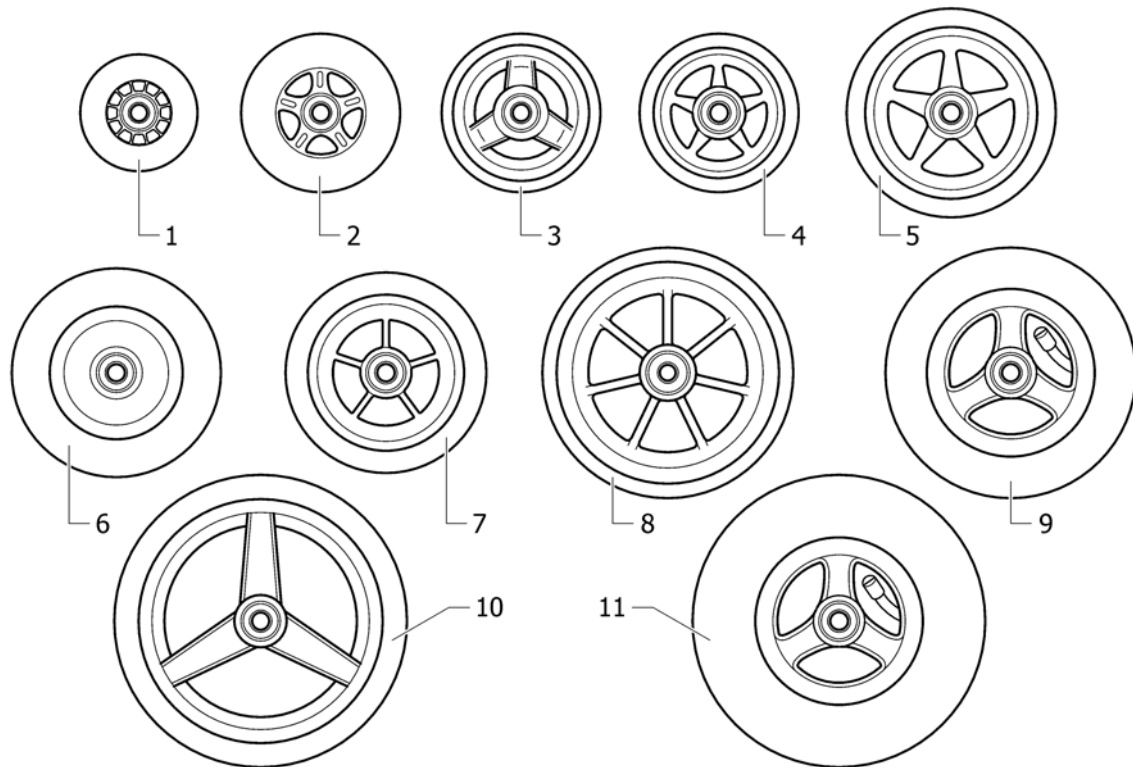

Front wheels

Pos.	Part number	Description	Valid from → until	Qty
1	1513180	3" Sports wheel, transparent		2
2	1513181	4" Skater wheel, transparent		2
3	1513182	4" Everyday wheel, 3 spokes		2
4	1513183-0407	4" Starec wheel, colourless		2
4	1513183-0400	4" Starec wheel, techno-anthrazit		2
4	1513183-0401	4" Starec wheel, lemon		2
4	1513183-0402	4" Starec wheel, apricot		2
4	1513183-0404	4" Starec wheel, b-blue		2
4	1513183-0440	4" Starec wheel, comet red		2
4	1513183-0441	4" Starec wheel, arctic blue		2
4	1513183-0444	4" Starec wheel, copper glaze		2
4	1513183-0408	4" Starec wheel, glossy black		2
5	1513187-0407	5" Starec wheel, colourless		2
5	1513187-0400	5" Starec wheel, techno-anthrazit		2
5	1513187-0401	5" Starec wheel, lemon		2
5	1513187-0402	5" Starec wheel, apricot		2
5	1513187-0404	5" Starec wheel, b-blue		2
5	1513187-0440	5" Starec wheel, comet red		2
5	1513187-0441	5" Starec wheel, arctic blue		2
5	1513187-0444	5" Starec wheel, copper glaze		2
5	1513187-0408	5" Starec wheel, black		2
6	1513186	5" Soft roll wheel		2
7	1513185	5" Light wheel		2
8	1513190	6" Light wheel, 7 spokes		2
9	1513189	6" Pneumatic wheel		2
10	1513192	7" Sports wheel		2
11	1513191	7" Pneumatic wheel		2