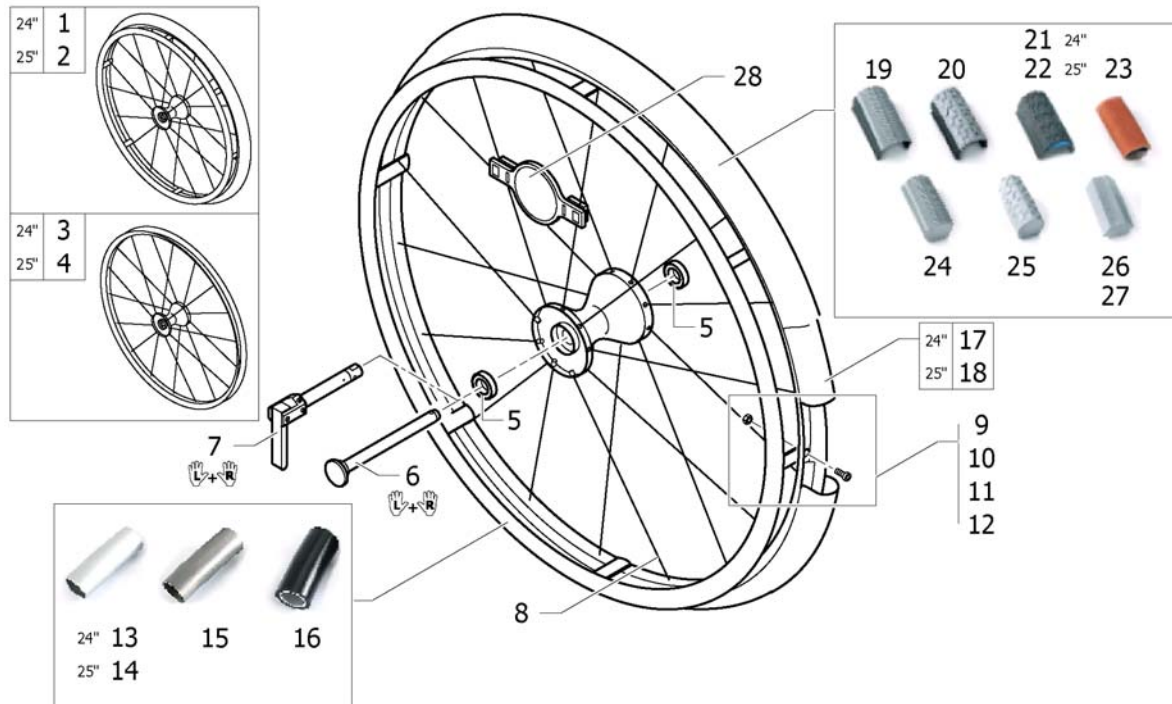

Pos.	Part number	Description	Valid from → until	Qty
1	1485805	Rear wheel 24", Spinergy, handrim Alu, tyre light wall		2
2	1525127	Rear wheel 25", Spinergy, handrim Alu, tyre Marathon Evolution		2
3	1438747	Rear wheel 24", Spinergy, without handrim, without tyre		2
4	1525128	Rear wheel 25", Spinergy, without handrim, without tyre		2
5	270.1003	R8-2RS 1/2"/1.1/8"x5/16"		4
6	1507627	Quickrelease axle long with cap for Spinergy wheel, pair		1
7	1512029	Tetra clip with quick release axle, long, for Spinergy wheel, pair		1
8	1493648	Spoke for Spinergy wheel 24"		36
9	1495967	Fixation kit handrim for Spinergy wheel, 3 cm		2
10	1495968	Fixation kit handrim for Spinergy wheel, 4 cm		2
11	1495969	Fixation kit handrim for Spinergy wheel, 3 cm with spokes guard		2
12	1495970	Fixation kit handrim for Spinergy wheel, 4 cm with spokes guard		2
13	1432287-0005	Handrim 24" colourless anod. light V2003		2
14	1420890-0005	Handrim 26" aluminium light for high performance		2
15	457.1051	Handrim 24" Titanium		2
16	457.1017.429	Handrim 24" Super-Grip		2
17	727.1002	Inner Tube 24" x 1"		2
18	1430886	Inner tube 26" for High-Performance wheel		2
19	1424749	Tyre Light wall 24"		2
20	728.1002	Treaded Tyre 24"		2
21	1438521	Tyre 24" Marathon Evolution		2
22	1493769	Tyre 25" Marathon Evolution		2
23	729.1001	Indoor sports tyre 24" / 10 bar		2
24	728.1032	Solid tyre 24", light, grey		2
25	728.1029	Solid tyre 24", profile		2
26	728.1015	KIK-Type 24", black, fail-safe		2
27	728.1023	KIK-Type 24", grey, fail-safe		2
28	1451931	Spoke reflection for Spinergy wheel		2