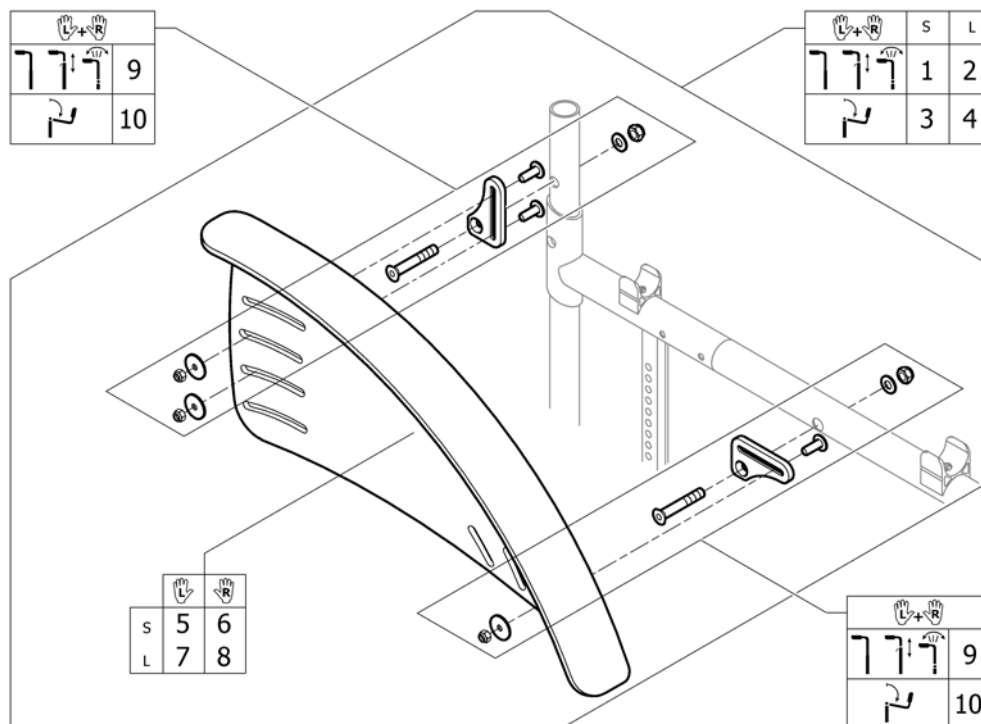

Pos.	Part number	Description	Valid from → until	Qty
1	1540006	Mudguard Carbon S complete, pair		1
2	1540007	Mudguard Carbon L complete, pair		1
3	1540917	Mudguard Carbon S complete to backrest foldable, pair		1
4	1540918	Mudguard Carbon L complete to backrest foldable, pair		1
5	1529781	Mudguard Carbon S short left		1
6	1529782	Mudguard Carbon S short right		1
7	1529783	Mudguard Carbon L long left		1
8	1529784	Mudguard Carbon L long right		1
9	1540005	Fixation kit for clothes-guard and mudguard		1
10	1540916	Fixation kit for clothes-guard and mudguard to backrest foldable		1