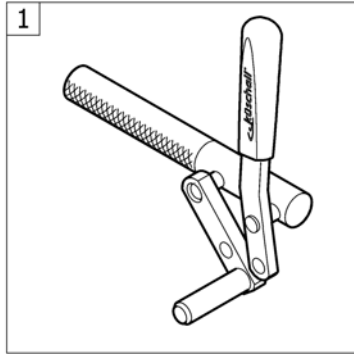

BRAKES

Pos.	Part number	Description	Valid from → until	Qty
1	-	Brakes		1
2	-	Drum brake		1