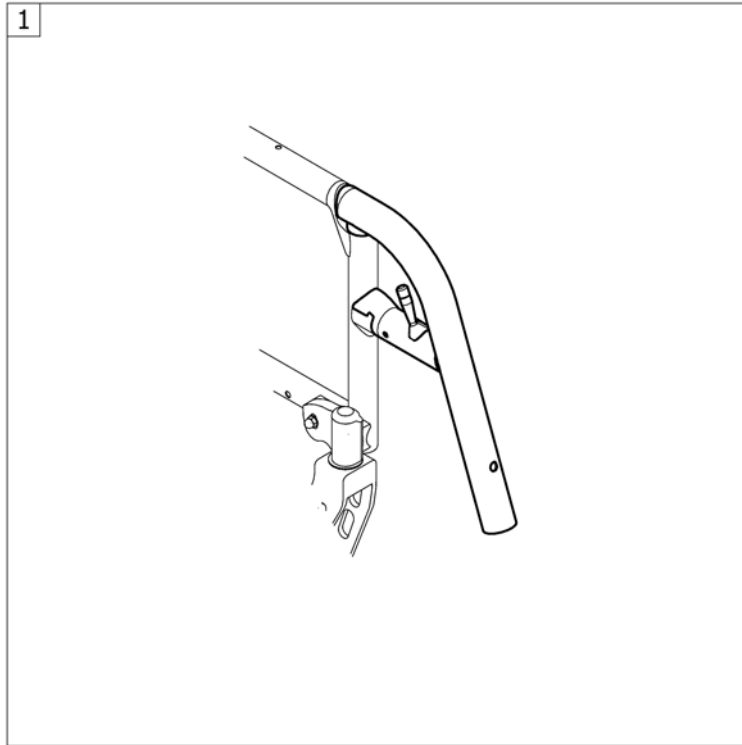

LEGRESTS

Pos.	Part number	Description	Valid from → until	Qty
1	-	Legrest hanger		1