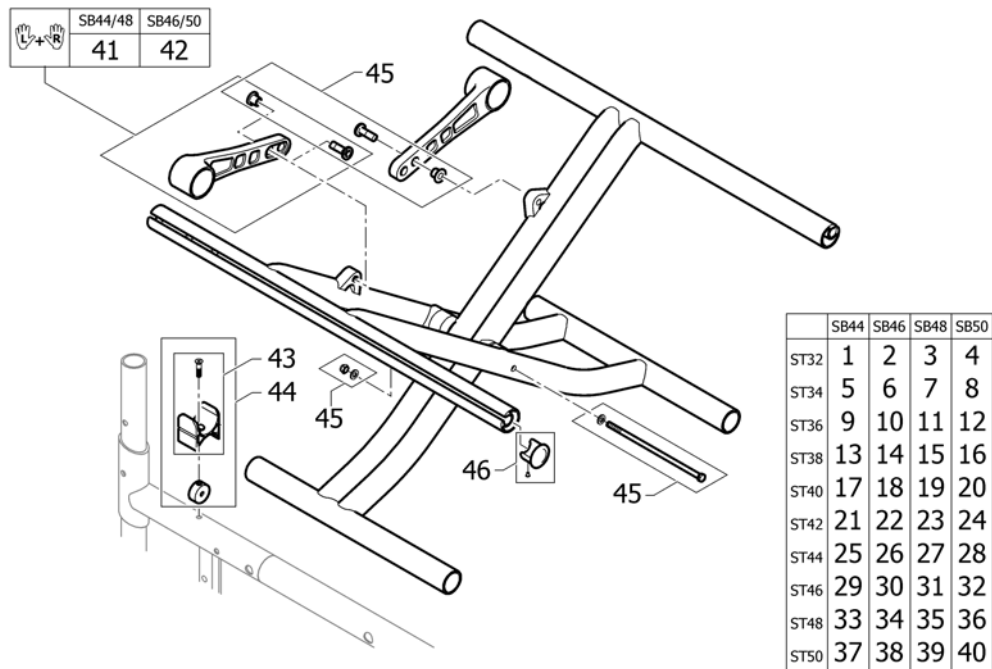

Cross brace double, SB44-50

Pos.	Part number	Description	Valid from → until	Qty
1	1536967-0411	Cross-brace double, SB44 ST32, black, matt	20100701 →	1
1	1536967-0419	Cross-brace double, SB44 ST32, silver grey		1
1	1536967-0442	Cross-brace double, SB44 ST32, night shimmer		1
1	1536967-0445	Cross-brace double, SB44 ST32, ivory white	20100701 →	1
1	1536967-0446	Cross-brace double, SB44 ST32, purple fire		1
1	1536967-0447	Cross-brace double, SB44 ST32, emerald green		1
1	1536967-0448	Cross-brace double, SB44 ST32, midnight blue		1
1	1536967-0449	Cross-brace double, SB44 ST32, umber glaze		1
1	1536967-0450	Cross-brace double, SB44 ST32, smokey grey		1
1	1536967-3524	Cross-brace double, SB44 ST32, royal red		1
1	1536967-5969	Cross-brace double, SB44 ST32, royal blue		1
1	1536967-9005	Cross-brace double, SB44 ST32, black, glossy		1
1	1536967-9119	Cross-brace double, SB44 ST32, black, bronze	20091001 → 20100630	1
2	1536968-0411	Cross-brace double, SB46 ST32, black, matt	20100701 →	1
2	1536968-0419	Cross-brace double, SB46 ST32, silver grey		1
2	1536968-0442	Cross-brace double, SB46 ST32, night shimmer		1
2	1536968-0445	Cross-brace double, SB46 ST32, ivory white	20100701 →	1
2	1536968-0446	Cross-brace double, SB46 ST32, purple fire		1
2	1536968-0447	Cross-brace double, SB46 ST32, emerald green		1
2	1536968-0448	Cross-brace double, SB46 ST32, midnight blue		1
2	1536968-0449	Cross-brace double, SB46 ST32, umber glaze		1
2	1536968-0450	Cross-brace double, SB46 ST32, smokey grey		1
2	1536968-3524	Cross-brace double, SB46 ST32, royal red		1
2	1536968-5969	Cross-brace double, SB46 ST32, royal blue		1
2	1536968-9005	Cross-brace double, SB46 ST32, black, glossy		1
2	1536968-9119	Cross-brace double, SB46 ST32, black, bronze	20091001 → 20100630	1
3	1536969-0411	Cross-brace double, SB48 ST32, black, matt	20100701 →	1
3	1536969-0419	Cross-brace double, SB48 ST32, silver grey		1
3	1536969-0442	Cross-brace double, SB48 ST32, night shimmer		1
3	1536969-0445	Cross-brace double, SB48 ST32, ivory white	20100701 →	1
3	1536969-0446	Cross-brace double, SB48 ST32, purple fire		1