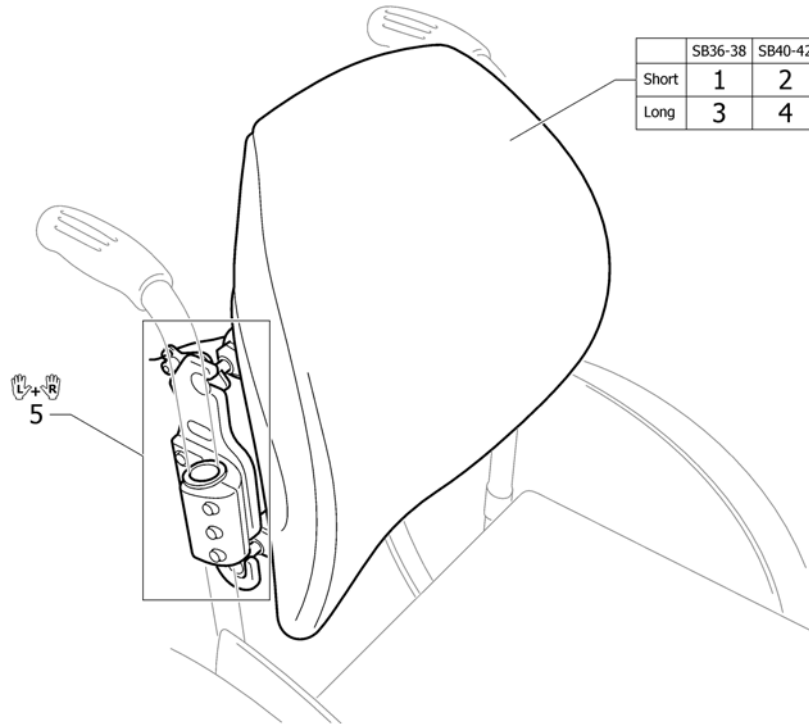

Sport back

Pos.	Part number	Description	Valid from → until	Qty
1	1529345	Sport back SB36-38 short		1
2	1529346	Sport back SB40-42 short		1
3	1529347	Sport back SB36-38 long		1
4	1529348	Sport back SB40-42 long		1
5	1529350	Fixation kit for sport back		1