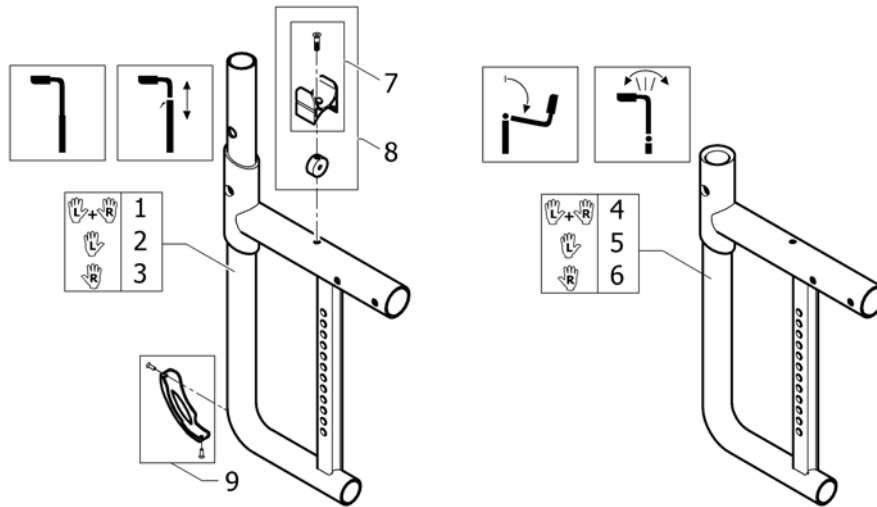

Rear frames

Pos.	Part number	Description	Valid from → until	Qty
1	1539779-0411	Rear frame, black, matt, Pair	20100701 →	1
1	1539779-0419	Rear frame, silver grey, Pair		1
1	1539779-0442	Rear frame, night shimmer, Pair		1
1	1539779-0445	Rear frame, ivory white, Pair	20100701 →	1
1	1539779-0446	Rear frame, purple fire, Pair		1
1	1539779-0447	Rear frame, emerald green, Pair		1
1	1539779-0448	Rear frame, midnight blue, Pair		1
1	1539779-0449	Rear frame, umber glaze, Pair		1
1	1539779-0450	Rear frame, smokey grey, Pair		1
1	1539779-3524	Rear frame, royal red, Pair		1
1	1539779-5969	Rear frame, royal blue, Pair		1
1	1539779-9005	Rear frame, black, glossy, Pair		1
1	1539779-9119	Rear frame, black, bronze, Pair	20091001 → 20100630	1
2	1539780-0411	Rear frame left, black, matt	20100701 →	1
2	1539780-0419	Rear frame left, silver grey		1
2	1539780-0442	Rear frame left, night shimmer		1
2	1539780-0445	Rear frame left, ivory white	20100701 →	1
2	1539780-0446	Rear frame left, purple fire		1
2	1539780-0447	Rear frame left, emerald green		1
2	1539780-0448	Rear frame left, midnight blue		1
2	1539780-0449	Rear frame left, umber glaze		1
2	1539780-0450	Rear frame left, smokey grey		1
2	1539780-3524	Rear frame left, royal red		1
2	1539780-5969	Rear frame left, royal blue		1
2	1539780-9005	Rear frame left, black, glossy		1
2	1539780-9119	Rear frame left, black, bronze	20091001 → 20100630	1
3	1539781-0411	Rear frame right, black, matt	20100701 →	1
3	1539781-0419	Rear frame right, silver grey		1
3	1539781-0442	Rear frame right, night shimmer		1
3	1539781-0445	Rear frame right, ivory white	20100701 →	1
3	1539781-0446	Rear frame right, purple fire		1