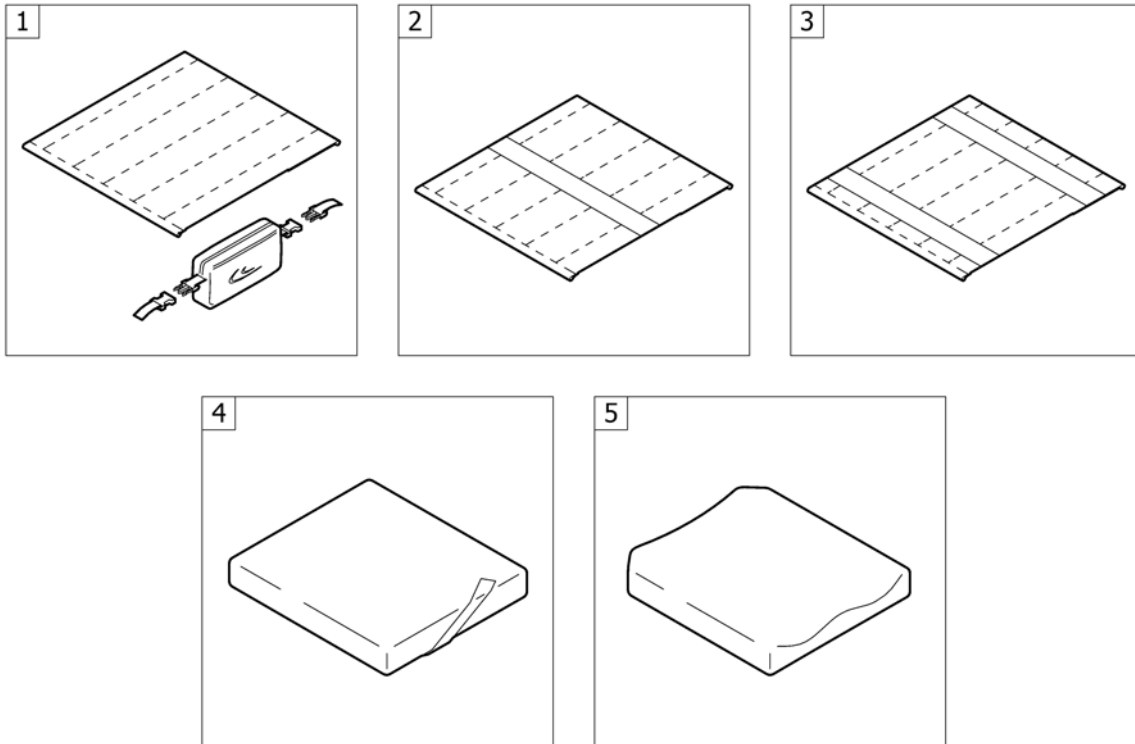

SEAT

Pos.	Part number	Description	Valid from → until	Qty
1	-	Seat cover standard		1
2	-	Seat cover with 1 Velcro band (soft band)		1
3	-	Seat cover with 2 Velcro bands (rough band)		1
4	-	Seat cushion standard		1
5	-	Seat cushion Flo-tech		1