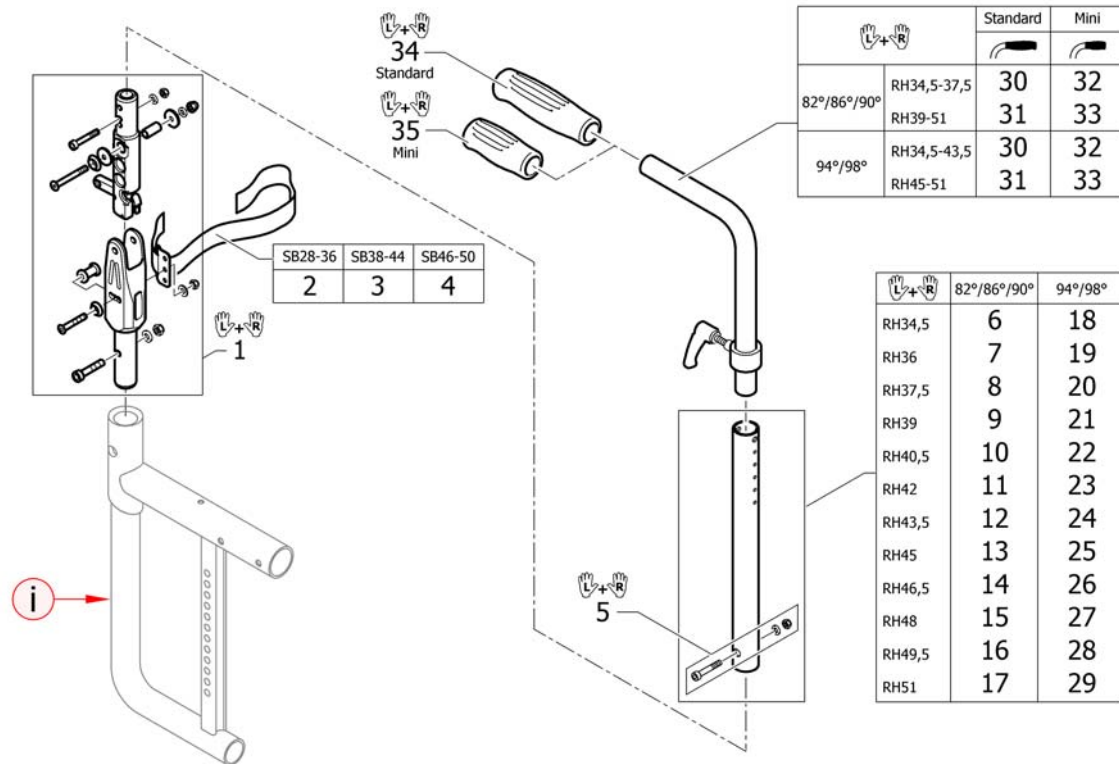

Push handles height adjustable for backrest foldable and angle adjustable

Pos.	Part number	Description	Valid from → until	Qty
i	-	A special rear frame is necessary. Please see chapter CHASSIS.		0
1	1540054	Hinge kit to backrest foldable, pair		1
2	1540066	Backrest band short for backrest foldable		1
3	1540067	Backrest band medium for backrest foldable		1
4	1540068	Backrest band long for backrest foldable		1
5	1540071	Screw kit for backrest tube		1
6	1507751	Backrest tube L.250mm straight to integrated push handles, pair		1
7	1507752	Backrest tube L.265mm straight to integrated push handles, pair		1
8	1507753	Backrest tube L.280mm straight to integrated push handles, pair		1
9	1507862	Backrest tube L.295mm straight to integrated push handles, pair		1
10	1508438	Backrest tube L.310mm straight to integrated push handles, pair		1
11	1508466	Backrest tube L.325mm straight to integrated push handles, pair		1
12	1508498	Backrest tube L.340mm straight to integrated push handles, pair		1
13	1509103	Backrest tube L.355mm straight to integrated push handles, pair		1
14	1509104	Backrest tube L.370mm straight to integrated push handles, pair		1
15	1509105	Backrest tube L.385mm straight to integrated push handles, pair		1
16	1509106	Backrest tube L.400mm straight to integrated push handles, pair		1
17	1509107	Backrest tube L.415mm straight to integrated push handles, pair		1
18	1509115	Backrest tube L.250mm lumbar to integrated push handles, pair		1
19	1509116	Backrest tube L.265mm lumbar to integrated push handles, pair		1
20	1509117	Backrest tube L.280mm lumbar to integrated push handles, pair		1
21	1509118	Backrest tube L.295mm lumbar to integrated push handles, pair		1
22	1509119	Backrest tube L.310mm lumbar to integrated push handles, pair		1
23	1509120	Backrest tube L.325mm lumbar to integrated push handles, pair		1
24	1509121	Backrest tube L.340mm lumbar to integrated push handles, pair		1
25	1509122	Backrest tube L.355mm lumbar to integrated push handles, pair		1
26	1509123	Backrest tube L.370mm lumbar to integrated push handles, pair		1
27	1509124	Backrest tube L.385mm lumbar to integrated push handles, pair		1
28	1509125	Backrest tube L.400mm lumbar to integrated push handles, pair		1
29	1509126	Backrest tube L.415mm lumbar to integrated push handles, pair		1
30	1438203	Height adjustable, integrated push handles standard, kit short UL/C04		1