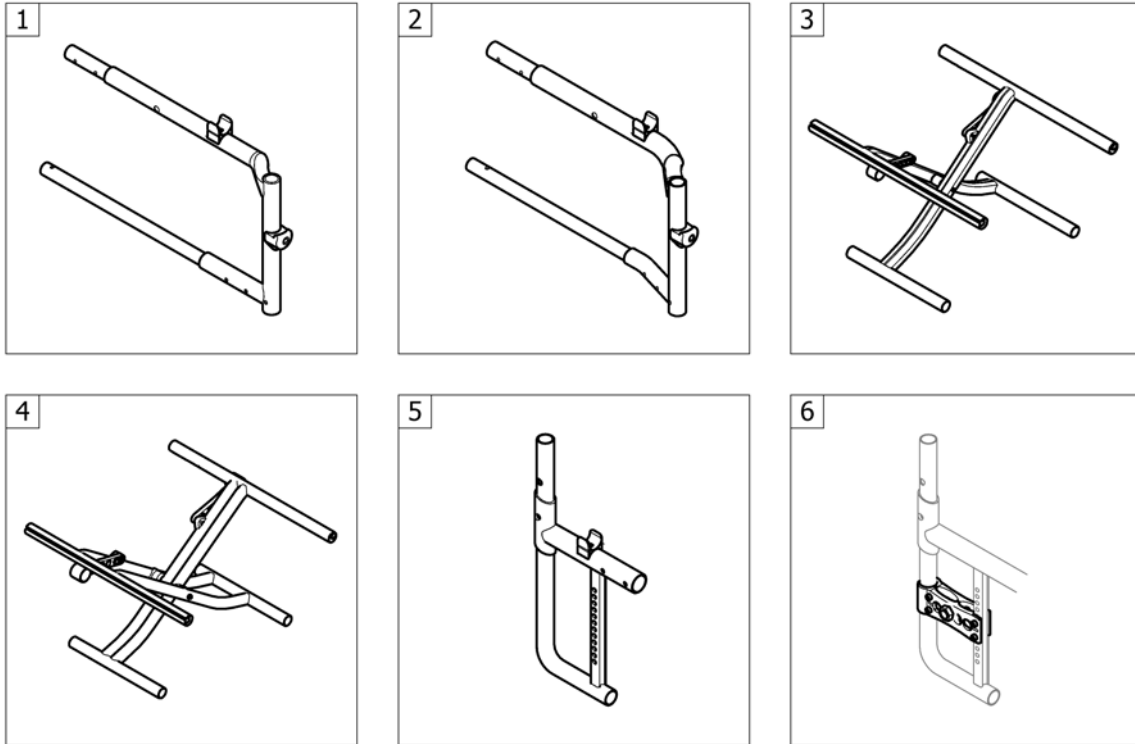

CHASSIS

Pos.	Part number	Description	Valid from → until	Qty
1	-	Front frames standard		1
2	-	Front frames abducted		1
3	-	Cross brace single, SB28-42		1
4	-	Cross brace double, SB44-50		1
5	-	Rear frames		1
6	-	Rear wheel fixation		1