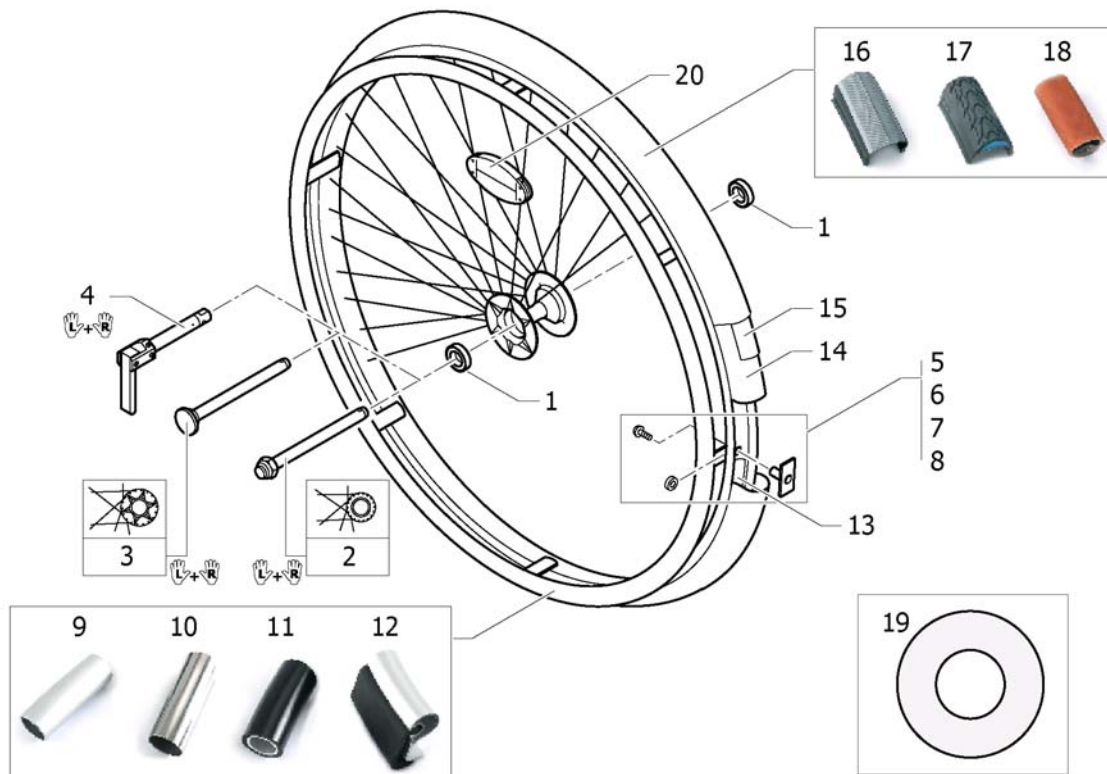

26" Küschall rear wheel accessories

Pos.	Part number	Description	Valid from → until	Qty
1	270.1003	R8-2RS 1/2"/1.1/8"x5/16"		4
2	1512031	Quick release axles long, pair		1
3	1509137-0407	Quick release axles long with cap, pair, colourless		1
3	1509137-0400	Quick release axles long with cap, pair, tecno anthracite		1
3	1509137-0401	Quick release axles long with cap, pair, lemon		1
3	1509137-0402	Quick release axles long with cap, pair, apricot		1
3	1509137-0404	Quick release axles long with cap, pair, b-blue		1
3	1509137-0440	Quick release axles long with cap, pair, comet red		1
3	1509137-0441	Quick release axles long with cap, pair, arctic blue		1
3	1509137-0444	Quick release axles long with cap, pair, copper glaze		1
4	1493755	Tetra clip with quick release axle, pair, long		1
5	1495958	Fixation kit handrim, 3 cm		2
6	1495959	Fixation kit handrim, 4 cm		2
7	1495960	Fixation kit handrim, 3 cm with spokes guard		2
8	1495961	Fixation kit handrim, 4 cm with spokes guard		2
9	457.1043	Handrim 26" Alu		2
10	457.1010	Handrim 26" steel polished		2
11	457.1046.429	Handrim 26" Super Grip		2
12	1436971	Handrim 26" Tetra		2
13	726.1003	Rim protection 26"		2
14	727.1003	Inner Tube 26" x 1"		2
15	1424917	Rear wheel inset anti-flat for 20,22,24,26" tyre		2
16	728.1007	Tyre Lightwall 26"		2
17	1517977	Tyre 26" Marathon Evolution		2
18	729.1002	Indoor sports tyre 26" / 10 bar		2
19	736.1003	Spokes guard Transparent 26"		2
20	220.1033	Spokereflection		2