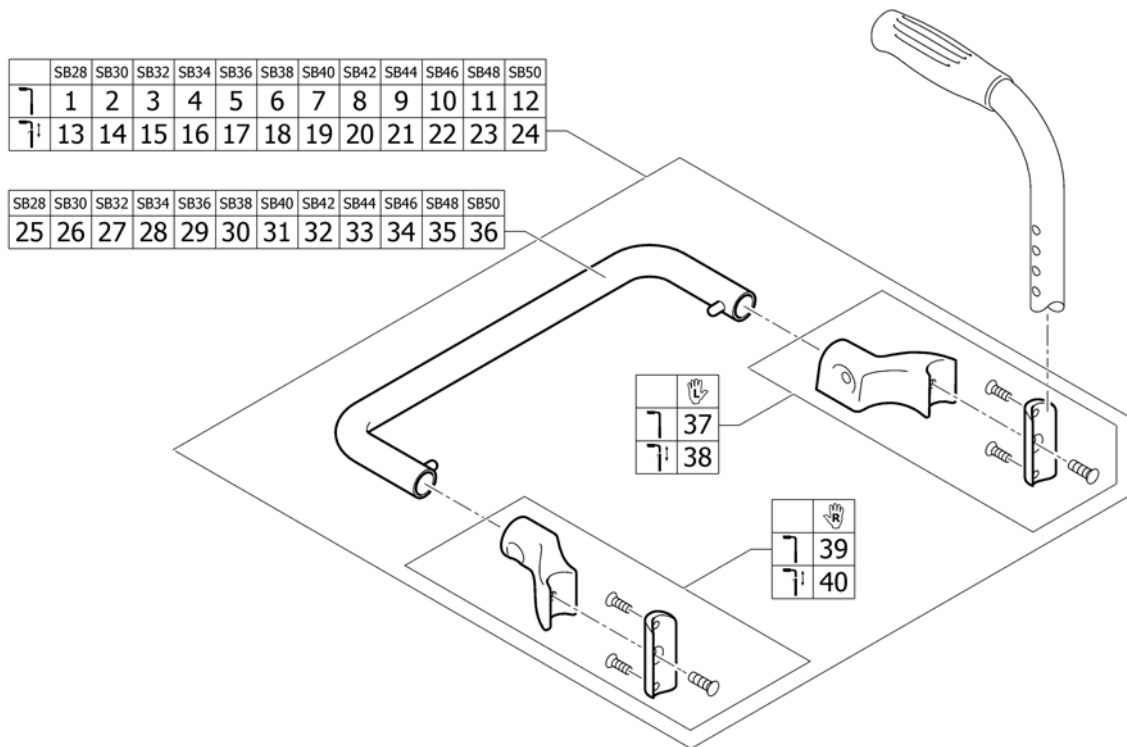

Backrest stabilization bar

Pos.	Part number	Description	Valid from → until	Qty
1	1540096	Stabilizing bar complete SB28 for backrest tubes Ø20		1
2	1540097	Stabilizing bar complete SB30 for backrest tubes Ø20		1
3	1517978	Stabilizing bar complete SB32 for backrest tubes Ø20		1
4	1517979	Stabilizing bar complete SB34 for backrest tubes Ø20		1
5	1517980	Stabilizing bar complete SB36 for backrest tubes Ø20		1
6	1517981	Stabilizing bar complete SB38 for backrest tubes Ø20		1
7	1517982	Stabilizing bar complete SB40 for backrest tubes Ø20		1
8	1517983	Stabilizing bar complete SB42 for backrest tubes Ø20		1
9	1517984	Stabilizing bar complete SB44 for backrest tubes Ø20		1
10	1517985	Stabilizing bar complete SB46 for backrest tubes Ø20		1
11	1517986	Stabilizing bar complete SB48 for backrest tubes Ø20		1
12	1517987	Stabilizing bar complete SB50 for backrest tubes Ø20		1
13	1540098	Stabilizing bar complete SB28 for backrest tubes Ø25		1
14	1540099	Stabilizing bar complete SB30 for backrest tubes Ø25		1
15	1517988	Stabilizing bar complete SB32 for backrest tubes Ø25		1
16	1517989	Stabilizing bar complete SB34 for backrest tubes Ø25		1
17	1517990	Stabilizing bar complete SB36 for backrest tubes Ø25		1
18	1517991	Stabilizing bar complete SB38 for backrest tubes Ø25		1
19	1517992	Stabilizing bar complete SB40 for backrest tubes Ø25		1
20	1517993	Stabilizing bar complete SB42 for backrest tubes Ø25		1
21	1517994	Stabilizing bar complete SB44 for backrest tubes Ø25		1
22	1517995	Stabilizing bar complete SB46 for backrest tubes Ø25		1
23	1517996	Stabilizing bar complete SB48 for backrest tubes Ø25		1
24	1517997	Stabilizing bar complete SB50 for backrest tubes Ø25		1
25	1540100	Stabilizing bar SB28		1
26	1540101	Stabilizing bar SB30		1
27	1517998	Stabilizing bar SB32		1
28	1517999	Stabilizing bar SB34		1
29	1518000	Stabilizing bar SB36		1
30	1518001	Stabilizing bar SB38		1
31	1518002	Stabilizing bar SB40		1