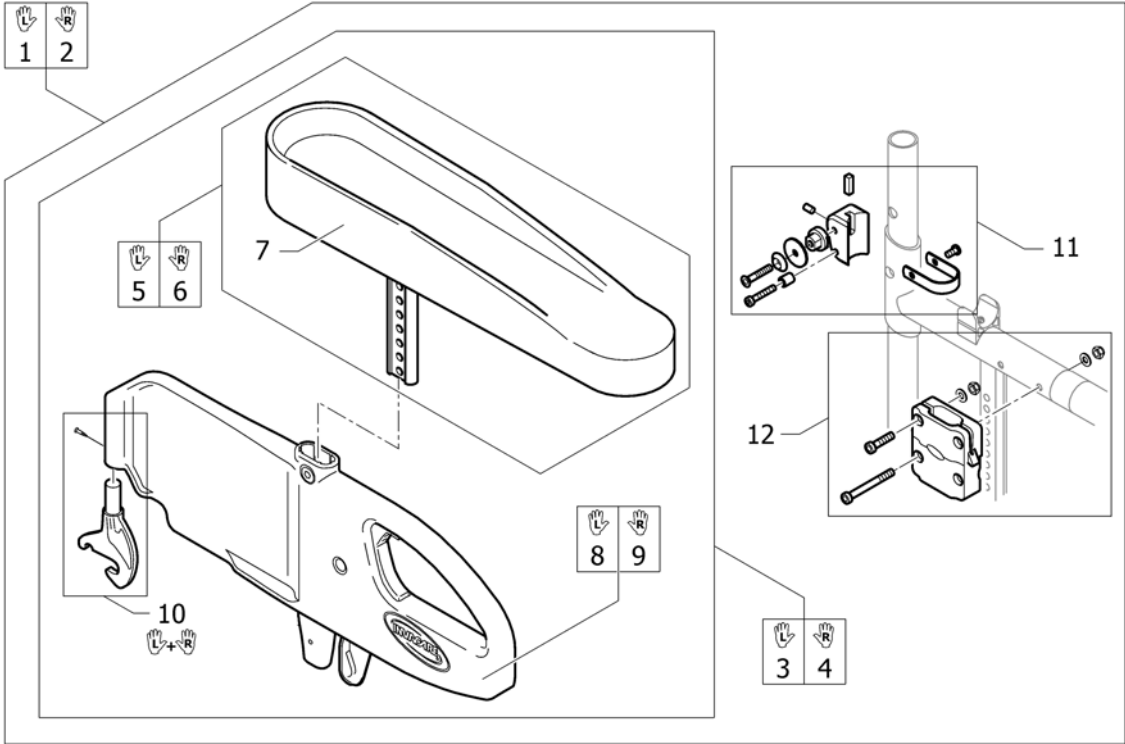

Armrest Hemi

Pos.	Part number	Description	Valid from → until	Qty
1	1540045	Armrest Hemi left, complete		1
2	1540046	Armrest Hemi right, complete		1
3	1540047	Armrest Hemi left		1
4	1540048	Armrest Hemi right		1
5	1540050	Holder left with Armpad for Armrest Hemi		1
6	1540051	Holder right with Armpad for Armrest Hemi		1
7	1540049	Armpad for Armrest Hemi		1
8	1540052	Armrest Hemi left, lower part		1
9	1540053	Armrest Hemi right, lower part		1
10	1540031	Hook bracket fr siderest, pair		1
11	1540032	Siderest with desk function fixation kit		1
12	1540029	Fixation kit front for siderest		1