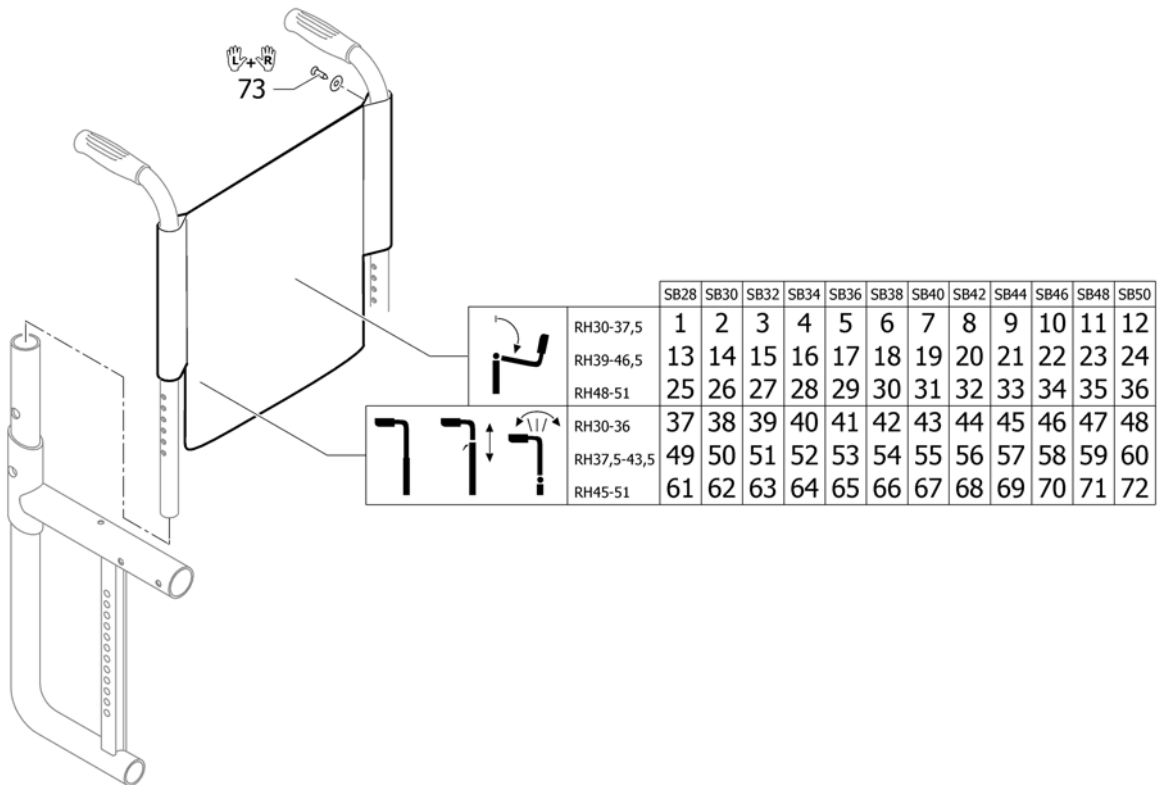

Back cover, standard

Pos.	Part number	Description	Valid from → until	Qty
1	1540108	Backrest cover SB28 S to backrest foldable		1
2	1540109	Backrest cover SB30 S to backrest foldable		1
3	1540110	Backrest cover SB32 S to backrest foldable		1
4	1540111	Backrest cover SB34 S to backrest foldable		1
5	1540112	Backrest cover SB36 S to backrest foldable		1
6	1540113	Backrest cover SB38 S to backrest foldable		1
7	1540114	Backrest cover SB40 S to backrest foldable		1
8	1540115	Backrest cover SB42 S to backrest foldable		1
9	1540116	Backrest cover SB44 S to backrest foldable		1
10	1540117	Backrest cover SB46 S to backrest foldable		1
11	1540118	Backrest cover SB48 S to backrest foldable		1
12	1540119	Backrest cover SB50 S to backrest foldable		1
13	1540120	Backrest cover SB28 M to backrest foldable		1
14	1540121	Backrest cover SB30 M to backrest foldable		1
15	1540122	Backrest cover SB32 M to backrest foldable		1
16	1540123	Backrest cover SB34 M to backrest foldable		1
17	1540124	Backrest cover SB36 M to backrest foldable		1
18	1540125	Backrest cover SB38 M to backrest foldable		1
19	1540126	Backrest cover SB40 M to backrest foldable		1
20	1540127	Backrest cover SB42 M to backrest foldable		1
21	1540128	Backrest cover SB44 M to backrest foldable		1
22	1540129	Backrest cover SB46 M to backrest foldable		1
23	1540130	Backrest cover SB48 M to backrest foldable		1
24	1540131	Backrest cover SB50 M to backrest foldable		1
25	1540132	Backrest cover SB28 L to backrest foldable		1
26	1540133	Backrest cover SB30 L to backrest foldable		1
27	1540134	Backrest cover SB32 L to backrest foldable		1
28	1540135	Backrest cover SB34 L to backrest foldable		1
29	1540136	Backrest cover SB36 L to backrest foldable		1
30	1540137	Backrest cover SB38 L to backrest foldable		1
31	1540138	Backrest cover SB40 L to backrest foldable		1