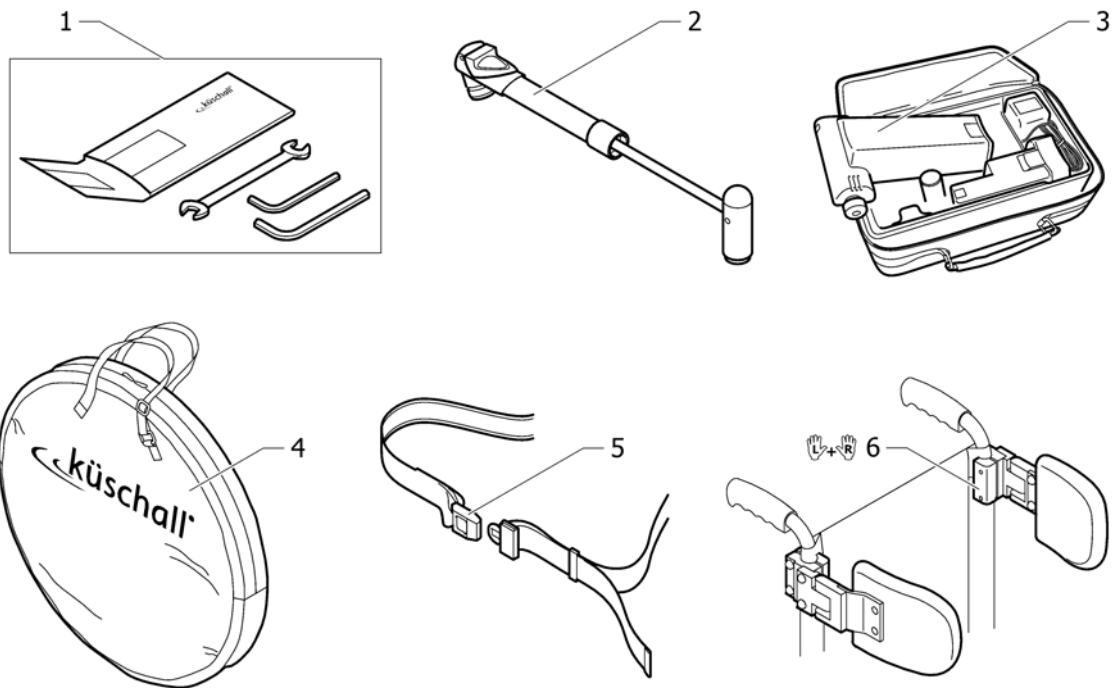

Chair accessories

Pos.	Part number	Description	Valid from → until	Qty
1	1518285	Tool Kit		1
2	1517924	Air pump		1
3	1518286	Air man		1
4	1518287	Wheel bag 24" - 26"		1
5	1518288	Seat belt		1
6	1518289	Lateralsupport, pair		1