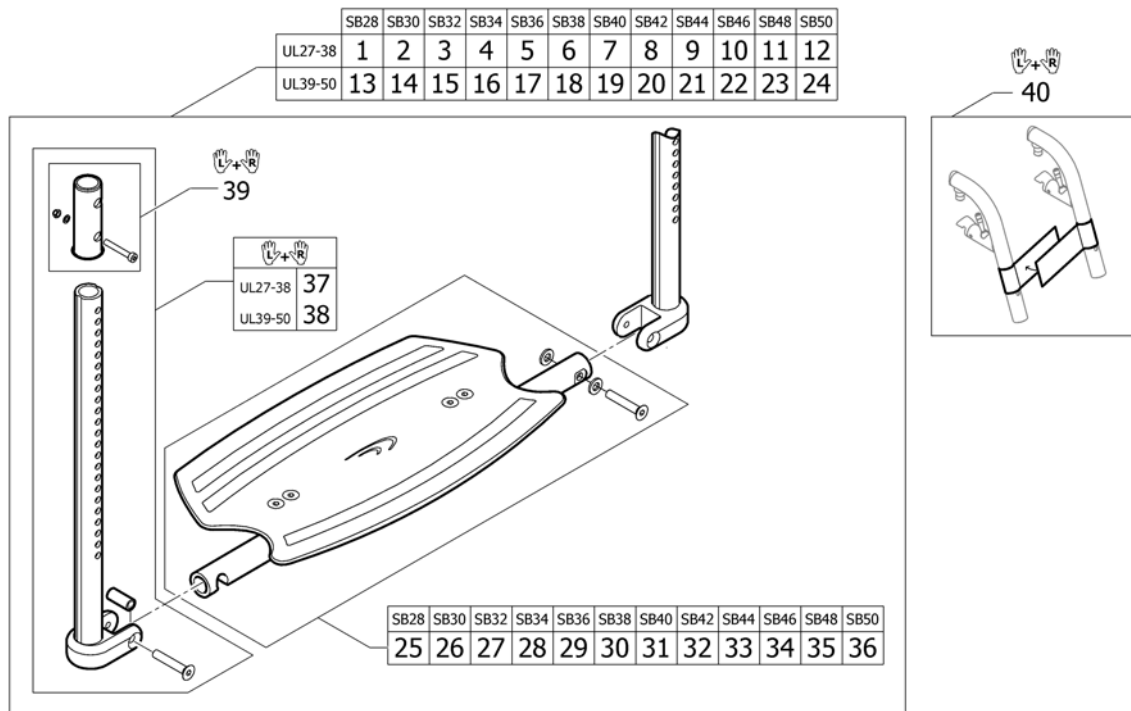

Pos.	Part number	Description	Valid from → until	Qty
1	1536064	Footrest 1-piece complete SB28 short		1
2	1536065	Footrest 1-piece complete SB30 short		1
3	1535912	Footrest 1-piece complete SB32 short		1
4	1535913	Footrest 1-piece complete SB34 short		1
5	1535914	Footrest 1-piece complete SB36 short		1
6	1535915	Footrest 1-piece complete SB38 short		1
7	1535916	Footrest 1-piece complete SB40 short		1
8	1535917	Footrest 1-piece complete SB42 short		1
9	1535918	Footrest 1-piece complete SB44 short		1
10	1535919	Footrest 1-piece complete SB46 short		1
11	1535920	Footrest 1-piece complete SB48 short		1
12	1535921	Footrest 1-piece complete SB50 short		1
13	1536066	Footrest 1-piece complete SB28 long		1
14	1536067	Footrest 1-piece complete SB30 long		1
15	1535922	Footrest 1-piece complete SB32 long		1
16	1535923	Footrest 1-piece complete SB34 long		1
17	1535924	Footrest 1-piece complete SB36 long		1
18	1535925	Footrest 1-piece complete SB38 long		1
19	1535926	Footrest 1-piece complete SB40 long		1
20	1535927	Footrest 1-piece complete SB42 long		1
21	1535928	Footrest 1-piece complete SB44 long		1
22	1535929	Footrest 1-piece complete SB46 long		1
23	1535930	Footrest 1-piece complete SB48 long		1
24	1535931	Footrest 1-piece complete SB50 long		1
25	1536068	Footrest 1-piece SB28		1
26	1536069	Footrest 1-piece SB30		1
27	1535932	Footrest 1-piece SB32		1
28	1535933	Footrest 1-piece SB34		1
29	1535974	Footrest 1-piece SB36		1
30	1535975	Footrest 1-piece SB38		1
31	1535976	Footrest 1-piece SB40		1