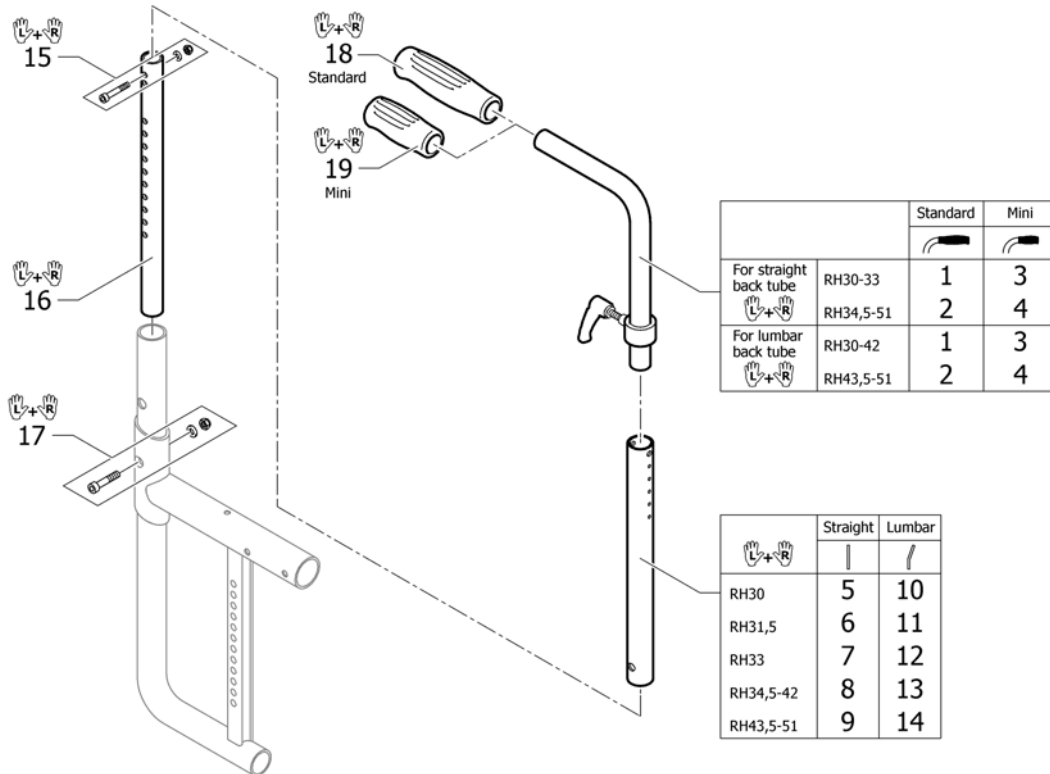

Push handles height adjustable

Pos.	Part number	Description	Valid from → until	Qty
1	1438203	Height adjustable, integrated push handles standard, kit short UL/C04		1
2	1438204	Height adjustable, integrated push handles standard, kit long UL/C04		1
3	1525423	Height adjustable, integrated push handles mini, kit short UL/C04		1
4	1525542	Height adjustable, integrated push handles mini, kit long UL/C04		1
5	1507750	Backrest tube L.235mm straight to integrated push handles, pair		1
6	1507751	Backrest tube L.250mm straight to integrated push handles, pair		1
7	1507752	Backrest tube L.265mm straight to integrated push handles, pair		1
8	1507753	Backrest tube L.280mm straight to integrated push handles, pair		1
9	1509103	Backrest tube L.355mm straight to integrated push handles, pair		1
10	1509114	Backrest tube L.235mm lumbar to integrated push handles, pair		1
11	1509115	Backrest tube L.250mm lumbar to integrated push handles, pair		1
12	1509116	Backrest tube L.265mm lumbar to integrated push handles, pair		1
13	1509117	Backrest tube L.280mm lumbar to integrated push handles, pair		1
14	1509122	Backrest tube L.355mm lumbar to integrated push handles, pair		1
15	1540071	Screw kit for backrest tube		1
16	1507747	Telescopic tube frame-backrest, pair		1
17	1540088	Fixation kit to backrest tube		1
18	1507734	Handle black, pair		1
19	1525126	Handle black, mini, pair		1