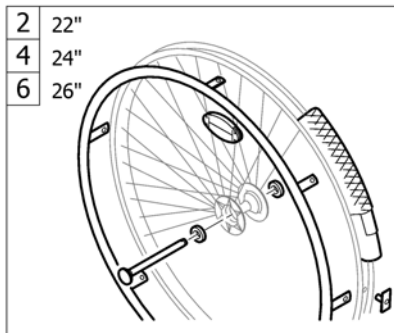

Pos.	Part number	Description	Valid from → until	Qty
1	-	22" Küschall rear wheels complete		1
2	-	22" Küschall rear wheel accessories		1
3	-	24" Küschall rear wheels complete		1
4	-	24" Küschall rear wheel accessories		1
5	-	26" Küschall rear wheels complete		1
6	-	26" Küschall rear wheel accessories		1
7	-	High Performance wheel		1
8	-	Mountain bike wheel		1
9	-	Spider wheel		1
10	-	Spinergy wheel		1
11	-	Drumbrake wheel		1