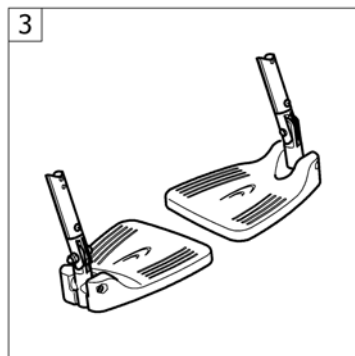

FOOTREST

Pos.	Part number	Description	Valid from → until	Qty
1	-	Footrest 1-piece		1
2	-	Footrest 2-piece		1
3	-	Footrest 2-piece, angle adjustable		1
4	-	Footrest carbon 2-pieces		1