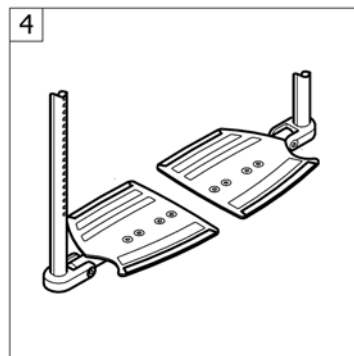

FOOTREST

Pos.	Part number	Description	Valid from → until	Qty
1	-	Footrest 1-piece		1
2	-	Footrest 2-piece		1
3	-	Footrest 2-piece, angle adjustable		1
4	-	Footrest carbon 2-pieces		1