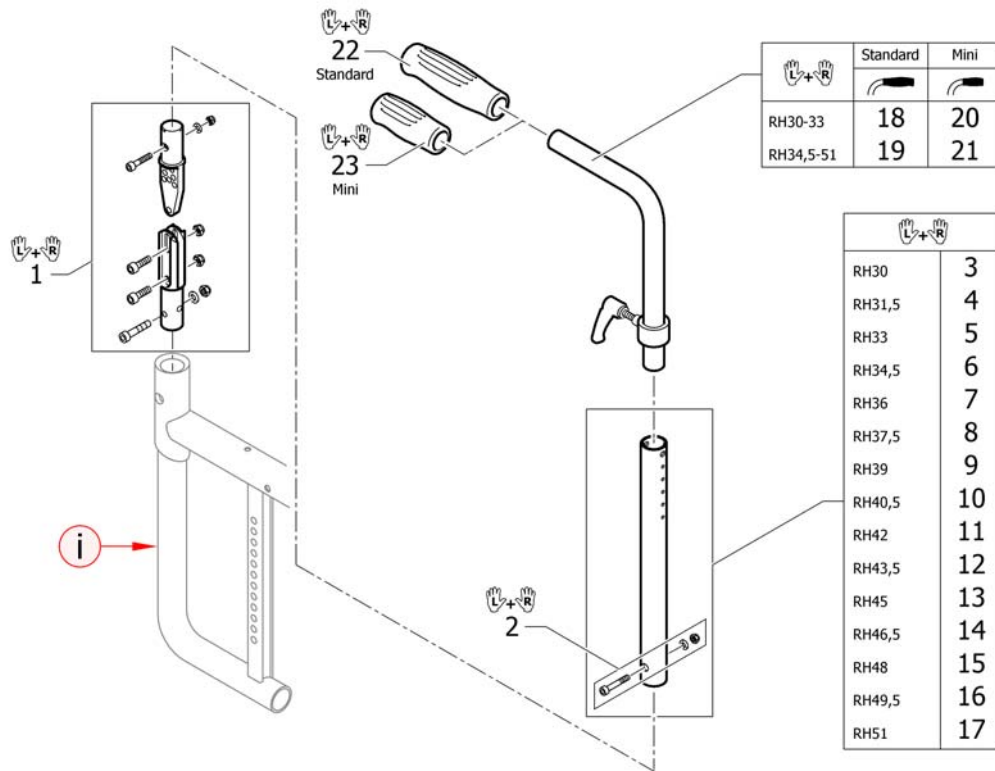

Push handles height adjustable for backrest angle adjustable

Pos.	Part number	Description	Valid from → until	Qty
i	-	A special rear frame is necessary. Please see chapter CHASSIS.		0
1	1540094	Backrest angle kit		1
2	1540071	Screw kit for backrest tube		1
3	1507751	Backrest tube L.250mm straight to integrated push handles, pair		1
4	1507752	Backrest tube L.265mm straight to integrated push handles, pair		1
5	1507753	Backrest tube L.280mm straight to integrated push handles, pair		1
6	1507862	Backrest tube L.295mm straight to integrated push handles, pair		1
7	1508438	Backrest tube L.310mm straight to integrated push handles, pair		1
8	1508466	Backrest tube L.325mm straight to integrated push handles, pair		1
9	1508498	Backrest tube L.340mm straight to integrated push handles, pair		1
10	1509103	Backrest tube L.355mm straight to integrated push handles, pair		1
11	1509104	Backrest tube L.370mm straight to integrated push handles, pair		1
12	1509105	Backrest tube L.385mm straight to integrated push handles, pair		1
13	1509106	Backrest tube L.400mm straight to integrated push handles, pair		1
14	1509107	Backrest tube L.415mm straight to integrated push handles, pair		1
15	1509108	Backrest tube L.430mm straight to integrated push handles, pair		1
16	1509109	Backrest tube L.445mm straight to integrated push handles, pair		1
17	1509110	Backrest tube L.460mm straight to integrated push handles, pair		1
18	1438203	Height adjustable, integrated push handles standard, kit short UL/C04		1
19	1438204	Height adjustable, integrated push handles standard, kit long UL/C04		1
20	1525423	Height adjustable, integrated push handles mini, kit short UL/C04		1
21	1525542	Height adjustable, integrated push handles mini, kit long UL/C04		1
22	1507734	Handle black, pair		1
23	1525126	Handle black, mini, pair		1