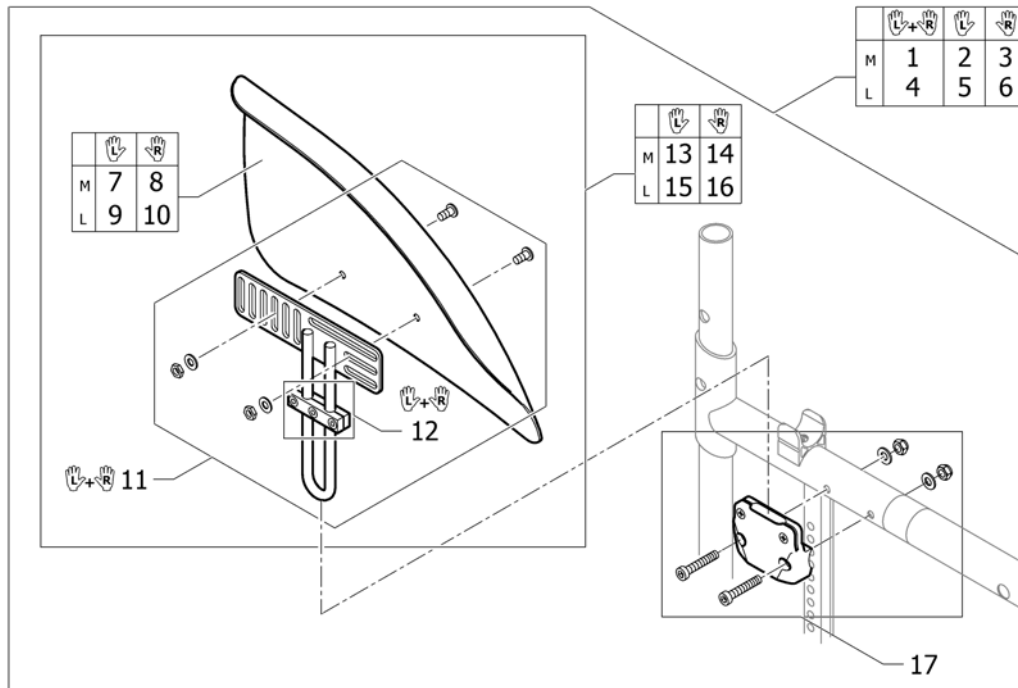

Mudguards removable

Pos.	Part number	Description	Valid from → until	Qty
1	1540037	Mudguard Carbon M long complete, pair		1
2	1540033	Mudguard Carbon left M long complete		1
3	1540034	Mudguard Carbon right M long complete		1
4	1540038	Mudguard Carbon L long complete, pair		1
5	1540035	Mudguard Carbon left L long complete		1
6	1540036	Mudguard Carbon right L long complete		1
7	1510275	Mudguard Carbon left M		1
8	1510276	Mudguard Carbon right M		1
9	1510277	Mudguard Carbon left L		1
10	1510278	Mudguard Carbon right L		1
11	1488459	Mudguard holder long, pair		1
12	1437465	Siderests height clamp kit, pair		1
13	1529304	Mudguard Carbon left M long		1
14	1529306	Mudguard Carbon right M long		1
15	1529305	Mudguard Carbon left L long		1
16	1529307	Mudguard Carbon right L long		1
17	1540010	Sidepart Adaption complete		1