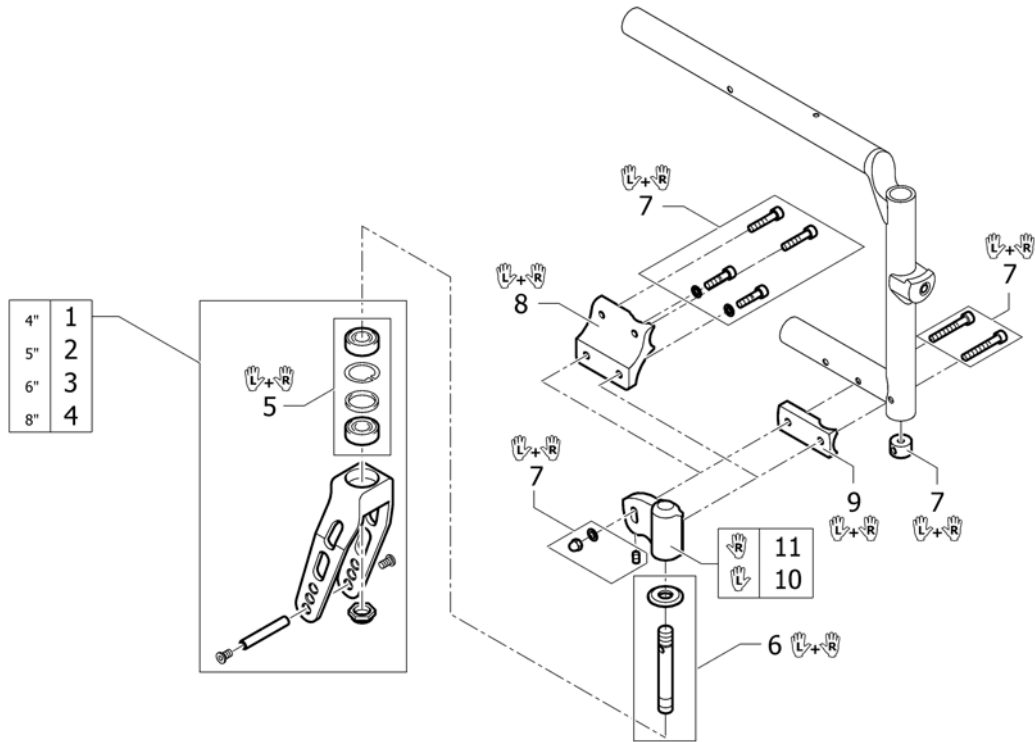

Front wheel supporter

Pos.	Part number	Description	Valid from → until	Qty
1	1532028-0004	Front fork 4", black anodized		2
1	1532028-0400	Front fork 4", techno-anthrazit		2
1	1532028-0401	Front fork 4", lemon		2
1	1532028-0402	Front fork 4", apricot		2
1	1532028-0404	Front fork 4", b-blue		2
1	1532028-0440	Front fork 4", comet red		2
1	1532028-0441	Front fork 4", arctic blue		2
1	1532028-0444	Front fork 4", copper glaze		2
2	1532029-0004	Front fork 5", black anodized		2
2	1532029-0400	Front fork 5", techno-anthrazit		2
2	1532029-0401	Front fork 5", lemon		2
2	1532029-0402	Front fork 5", apricot		2
2	1532029-0404	Front fork 5", b-blue		2
2	1532029-0440	Front fork 5", comet red		2
2	1532029-0441	Front fork 5", arctic blue		2
2	1532029-0444	Front fork 5", copper glaze		2
3	1532030-0004	Front fork 6", black anodized		2
3	1532030-0400	Front fork 6", techno-anthrazit		2
3	1532030-0401	Front fork 6", lemon		2
3	1532030-0402	Front fork 6", apricot		2
3	1532030-0404	Front fork 6", b-blue		2
3	1532030-0440	Front fork 6", comet red		2
3	1532030-0441	Front fork 6", arctic blue		2
3	1532030-0444	Front fork 6", copper glaze		2
4	1532031-0004	Front fork 8", black anodized		2
4	1532031-0400	Front fork 8", techno-anthrazit		2
4	1532031-0401	Front fork 8", lemon		2
4	1532031-0402	Front fork 8", apricot		2
4	1532031-0404	Front fork 8", b-blue		2
4	1532031-0440	Front fork 8", comet red		2
4	1532031-0441	Front fork 8", arctic blue		2