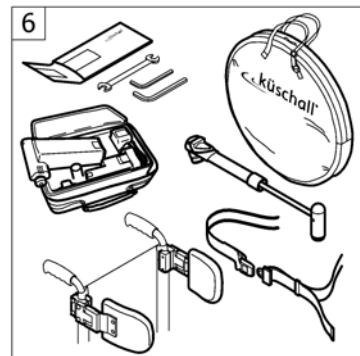

OPTIONS & ACCESSORIES

Pos.	Part number	Description	Valid from → until	Qty
1	-	Tipper aid		1
2	-	Antitipper		1
3	-	Cane holder		1
4	-	Transit wheels		1
5	-	Therapy table		1
6	-	Chair accessories		1
7	-	Winter accessories		1