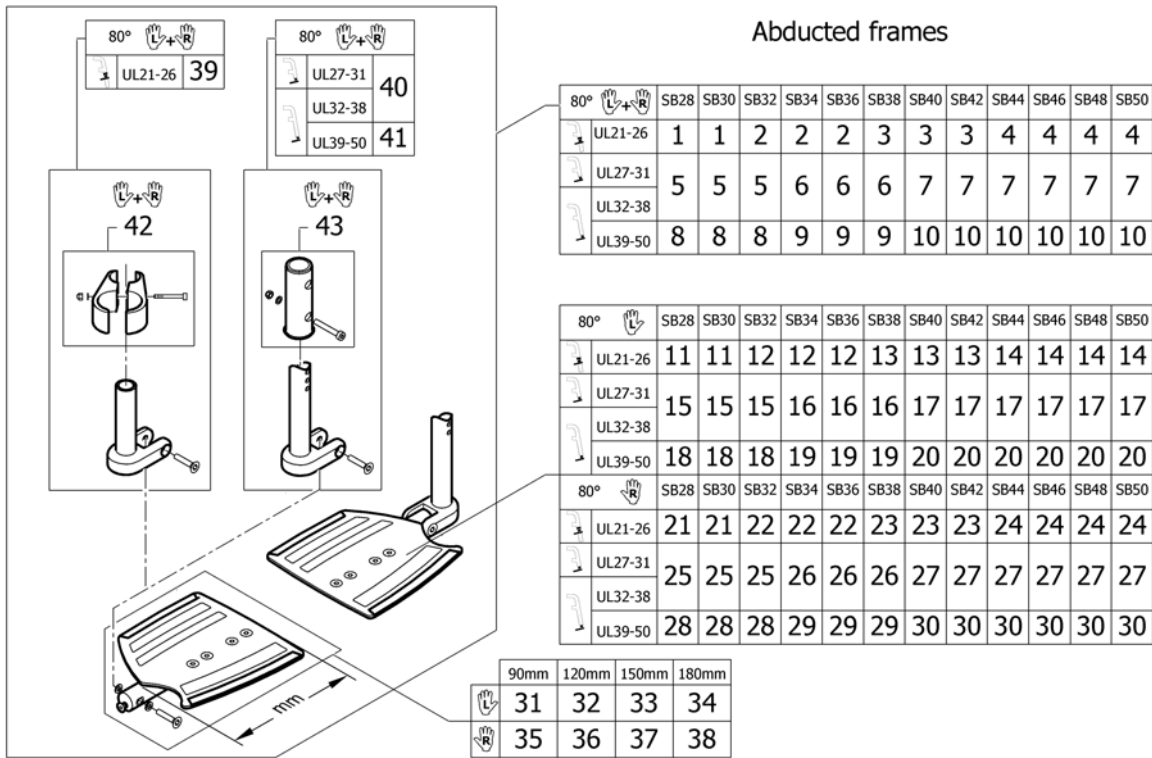

Footrest carbon 2-pieces for swing away 80° on front frames abducted

Pos.	Part number	Description	Valid from → until	Qty
1	1545434	Footrest carbon 2-pc. 90mm, high mounted, pair, complete		1
2	1545435	Footrest carbon 2-pc. 120mm, high mounted, pair, complete		1
3	1545436	Footrest carbon 2-pc. 150mm, high mounted, pair, complete		1
4	1545437	Footrest carbon 2-pc. 180mm, high mounted, pair, complete		1
5	1545439	Footrest carbon 2-pc. 120mm, short, pair, complete		1
6	1545440	Footrest carbon 2-pc. 150mm, short, pair, complete		1
7	1545441	Footrest carbon 2-pc. 180mm, short, pair, complete		1
8	1545443	Footrest carbon 2-pc. 120mm, long, pair, complete		1
9	1545444	Footrest carbon 2-pc. 150mm, long, pair, complete		1
10	1545445	Footrest carbon 2-pc. 180mm, long, pair, complete		1
11	1545772	Footrest carbon 2-pc. 90mm, high mounted, left, complete		1
12	1545773	Footrest carbon 2-pc. 120mm, high mounted, left, complete		1
13	1545774	Footrest carbon 2-pc. 150mm, high mounted, left, complete		1
14	1545775	Footrest carbon 2-pc. 180mm, high mounted, left, complete		1
15	1545777	Footrest carbon 2-pc. 120mm, short, left, complete		1
16	1545778	Footrest carbon 2-pc. 150mm, short, left, complete		1
17	1545779	Footrest carbon 2-pc. 180mm, short, left, complete		1
18	1545781	Footrest carbon 2-pc. 120mm, long, left, complete		1
19	1545782	Footrest carbon 2-pc. 150mm, long, left, complete		1
20	1545783	Footrest carbon 2-pc. 180mm, long, left, complete		1
21	1545760	Footrest carbon 2-pc. 90mm, high mounted, right, complete		1
22	1545761	Footrest carbon 2-pc. 120mm, high mounted, right, complete		1
23	1545762	Footrest carbon 2-pc. 150mm, high mounted, right, complete		1
24	1545763	Footrest carbon 2-pc. 180mm, high mounted, right, complete		1
25	1545765	Footrest carbon 2-pc. 120mm, short, right, complete		1
26	1545766	Footrest carbon 2-pc. 150mm, short, right, complete		1
27	1545767	Footrest carbon 2-pc. 180mm, short, right, complete		1
28	1545769	Footrest carbon 2-pc. 120mm, long, right, complete		1
29	1545770	Footrest carbon 2-pc. 150mm, long, right, complete		1
30	1545771	Footrest carbon 2-pc. 180mm, long, right, complete		1
31	1545450	Footrest carbon 2-pc. 90mm, left		1