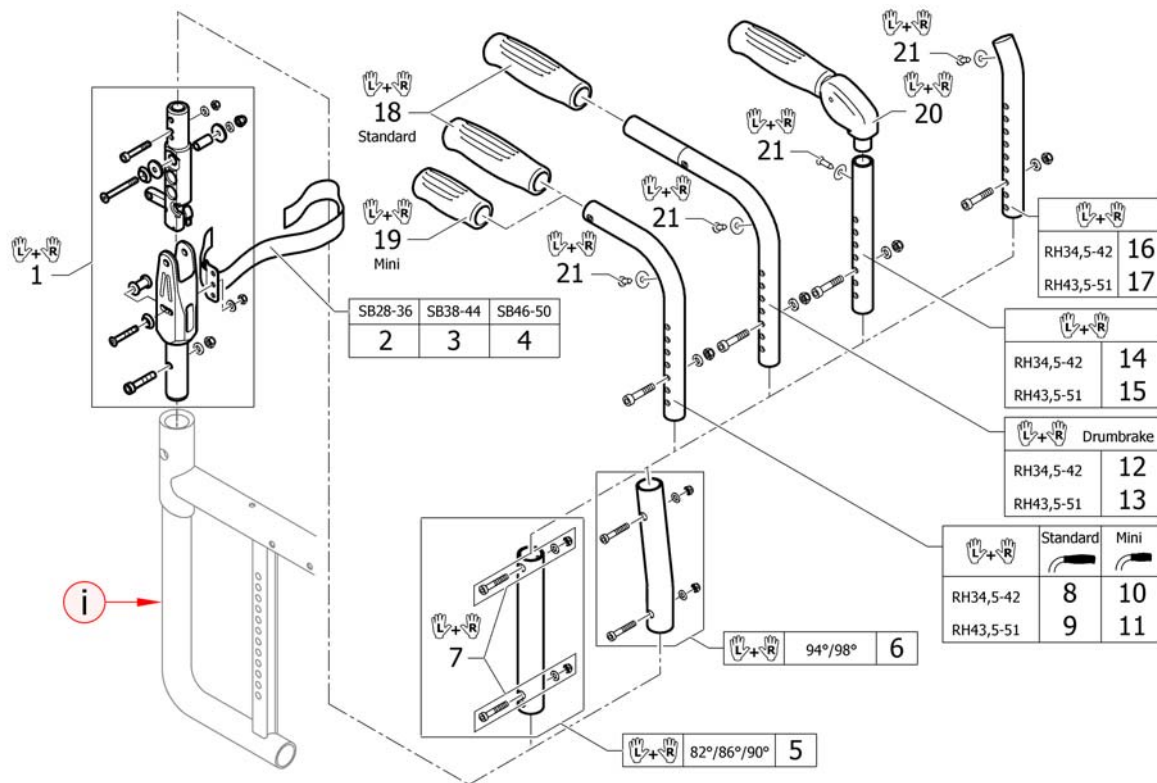

Push handles for backrest foldable and angle adjustable

Pos.	Part number	Description	Valid from → until	Qty
i	-	A special rear frame is necessary. Please see chapter CHASSIS.		0
1	1540054	Hinge kit to backrest foldable, pair		1
2	1540066	Backrest band short for backrest foldable		1
3	1540067	Backrest band medium for backrest foldable		1
4	1540068	Backrest band long for backrest foldable		1
5	1540063	Tube kit medium to angle adjustable back		1
6	1540064	Tube kit lumbar to angle adjustable back		1
7	1540065	Screw kit for telescopic tube		1
8	1540055	Push handles standard, XS, pair		1
9	1540056	Push handles standard, S, pair		1
10	1540069	Push handles mini, XS, pair		1
11	1540070	Push handles mini, S, pair		1
12	1540057	Push handles XS to drum brake, pair		1
13	1540058	Push handles S to drum brake, pair		1
14	1540059	Backrest tube straight XS to foldable push handles, pair		1
15	1540060	Backrest tube straight S to foldable push handles, pair		1
16	1540061	Backrest tubes S without push handles, pair		1
17	1540062	Backrest tubes M without push handles, pair		1
18	1507734	Handle black, pair		1
19	1525126	Handle black, mini, pair		1
20	1507733	Push handles foldable, pair		1
21	1432083	Fixation kit for backrest band		1