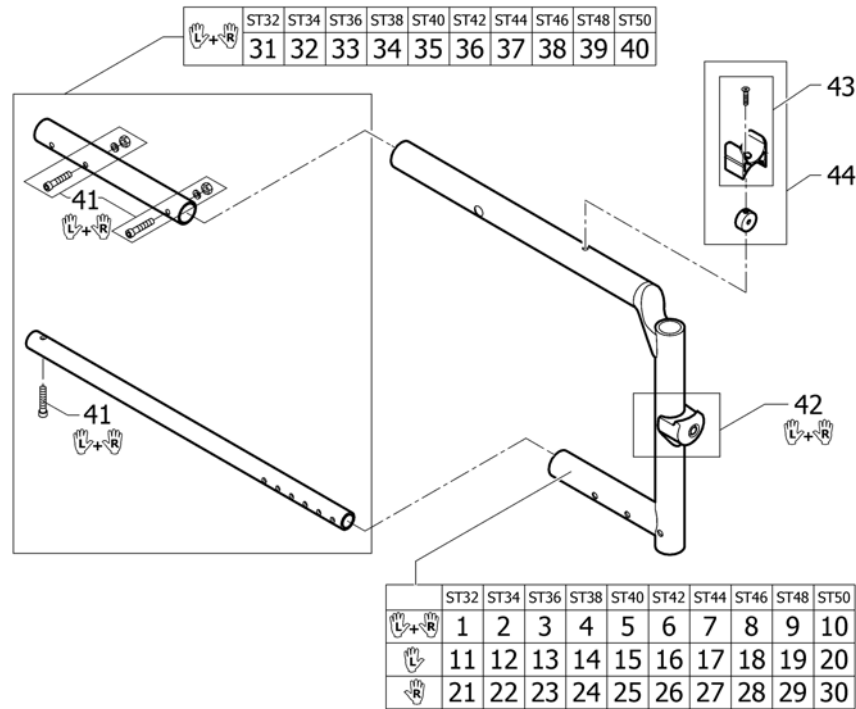

Front frames standard

Pos.	Part number	Description	Valid from → until	Qty
1	1539902-0411	Front frame ST32, black, matt, pair	20100701 →	1
1	1539902-0419	Front frame ST32, silver grey, pair		1
1	1539902-0442	Front frame ST32, night shimmer, pair		1
1	1539902-0445	Front frame ST32, ivory white, pair	20100701 →	1
1	1539902-0446	Front frame ST32, purple fire, pair		1
1	1539902-0447	Front frame ST32, emerald green, pair		1
1	1539902-0448	Front frame ST32, midnight blue, pair		1
1	1539902-0449	Front frame ST32, umber glaze, pair		1
1	1539902-0450	Front frame ST32, smokey grey, pair		1
1	1539902-3524	Front frame ST32, royal red, pair		1
1	1539902-5969	Front frame ST32, royal blue, pair		1
1	1539902-9005	Front frame ST32, black, glossy, pair		1
1	1539902-9119	Front frame ST32, black, bronze, pair	20091001 → 20100630	1
2	1539903-0411	Front frame ST34, black, matt, pair	20100701 →	1
2	1539903-0419	Front frame ST34, silver grey, pair		1
2	1539903-0442	Front frame ST34, night shimmer, pair		1
2	1539903-0445	Front frame ST34, ivory white, pair	20100701 →	1
2	1539903-0446	Front frame ST34, purple fire, pair		1
2	1539903-0447	Front frame ST34, emerald green, pair		1
2	1539903-0448	Front frame ST34, midnight blue, pair		1
2	1539903-0449	Front frame ST34, umber glaze, pair		1
2	1539903-0450	Front frame ST34, smokey grey, pair		1
2	1539903-3524	Front frame ST34, royal red, pair		1
2	1539903-5969	Front frame ST34, royal blue, pair		1
2	1539903-9005	Front frame ST34, black, glossy, pair		1
2	1539903-9119	Front frame ST34, black, bronze, pair	20091001 → 20100630	1
3	1539904-0411	Front frame ST36, black, matt, pair	20100701 →	1
3	1539904-0419	Front frame ST36, silver grey, pair		1
3	1539904-0442	Front frame ST36, night shimmer, pair		1
3	1539904-0445	Front frame ST36, ivory white, pair	20100701 →	1
3	1539904-0446	Front frame ST36, purple fire, pair		1