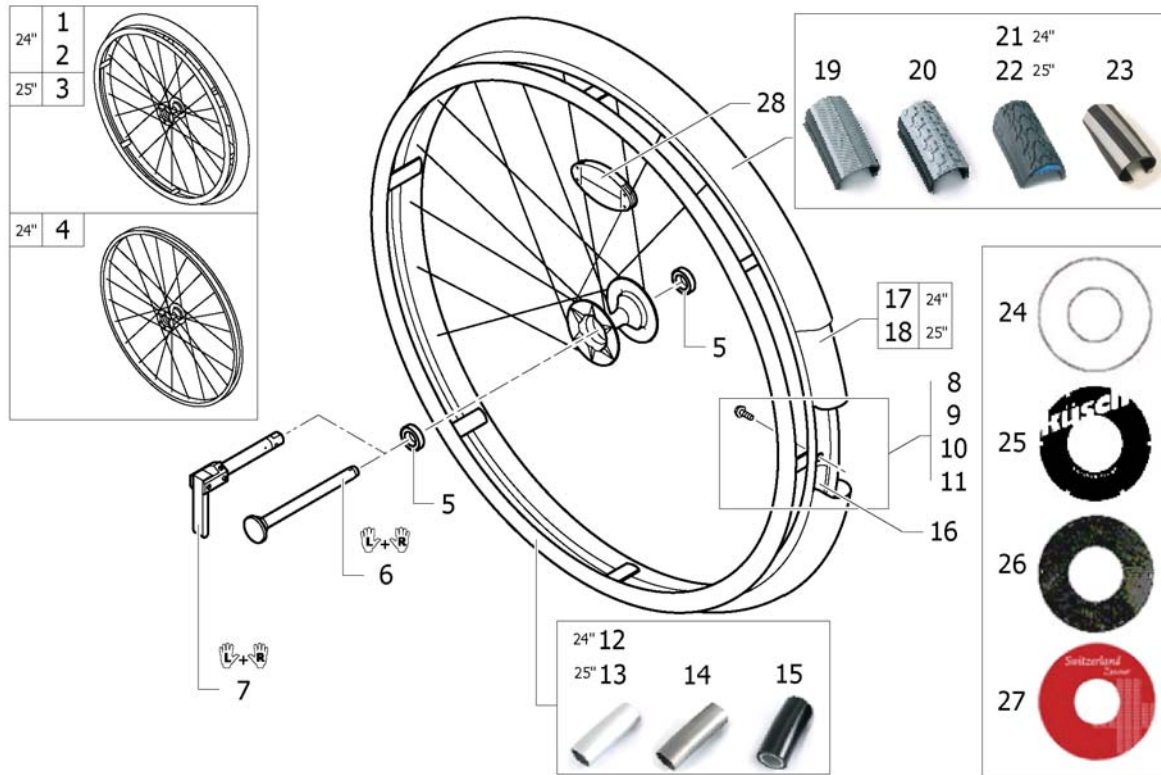

High Performance wheel

Pos.	Part number	Description	Valid from → until	Qty
1	1420958	Wheel 24", High Performance, colourless, handrim alu, tyre light wall		2
1	1420958-0004	Wheel 24", High Performance, black, handrim alu, tyre light		2
1	1420958-0400	Wheel 24", High Performance, techno-anthracite, handrim alu, tyre light		2
1	1420958-0401	Wheel 24", High Performance, lemon, handrim alu, tyre light wall		2
1	1420958-0402	Wheel 24", High Performance, apricot, handrim alu, tyre light wall		2
1	1420958-0404	Wheel 24", High Performance, b-blue, handrim alu, tyre light wall		2
1	1420958-0440	Wheel 24", High Performance, comet red, handrim alu, tyre light wall		2
1	1420958-0441	Wheel 24", High Performance, arctic blue, handrim alu, tyre light wall		2
1	1420958-0444	Wheel 24", High Performance, copper glaze, handrim alu, tyre light wall		2
2	1527046	Wheel 24", High Performance, colourless, handrim alu, tyre Marathon Evolution		2
2	1527046-0004	Wheel 24", High Performance, black, handrim alu, tyre Marathon Evolution		2
2	1527046-0400	Wheel 24", High Performance, techno-anthracite, handrim alu, tyre Marathon Evolution		2
2	1527046-0401	Wheel 24", High Performance, lemon, handrim alu, tyre Marathon Evolution		2
2	1527046-0402	Wheel 24", High Performance, apricot, handrim alu, tyre Marathon Evolution		2
2	1527046-0404	Wheel 24", High Performance, b-blue, handrim alu, tyre Marathon Evolution		2
2	1527046-0440	Wheel 24", High Performance, comet red, handrim alu, tyre Marathon Evolution		2
2	1527046-0441	Wheel 24", High Performance, arctic blue, handrim alu, tyre Marathon Evolution		2
2	1527046-0444	Wheel 24", High Performance, copper glaze, handrim alu, tyre Marathon Evolution		2
3	1445479	Wheel 25", High Performance, colourless, handrim alu, tyre Marathon Evolution		2
3	1445479-0004	Wheel 25", High Performance, black, handrim alu, tyre Marathon Evolution		2
3	1445479-0400	Wheel 25", High Performance, techno-anthracite, handrim alu, tyre Marathon Evolution		2