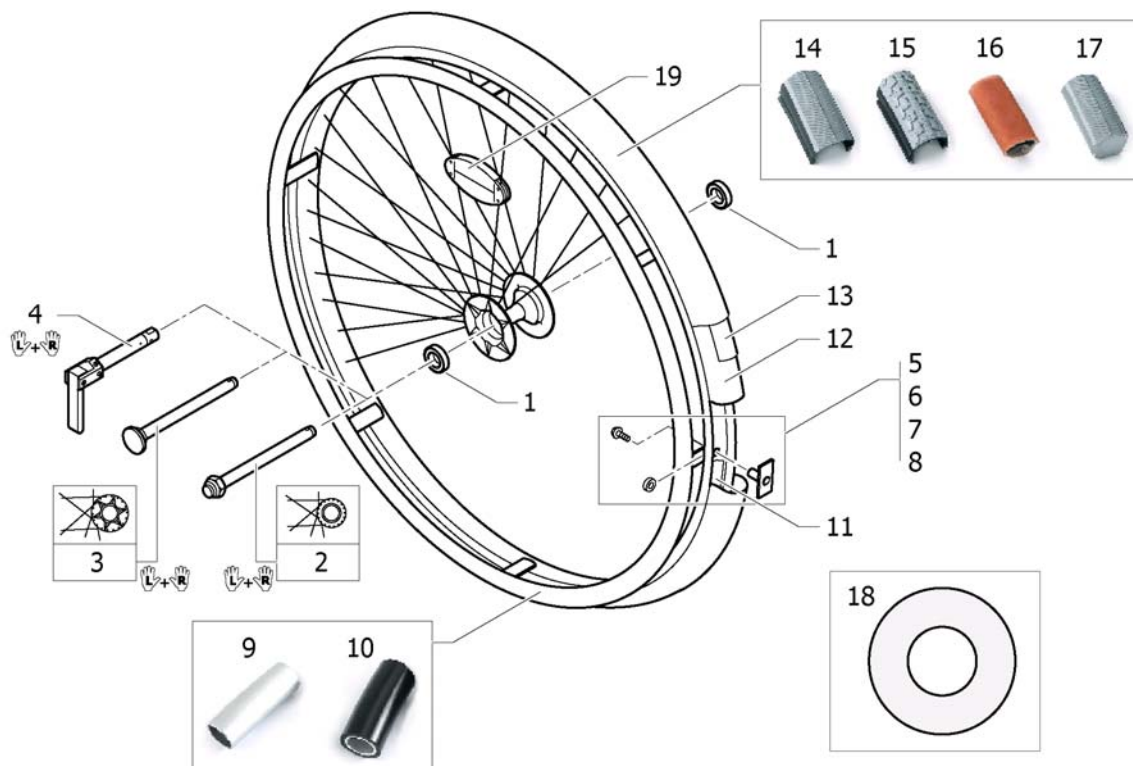

22" Küschall rear wheel accessories

Pos.	Part number	Description	Valid from → until	Qty
1	270.1003	R8-2RS 1/2"/1.1/8"x5/16"		4
2	1512031	Quick release axles long, pair		1
3	1509137-0407	Quick release axles long with cap, pair, colourless		1
3	1509137-0400	Quick release axles long with cap, pair, tecno anthracite		1
3	1509137-0401	Quick release axles long with cap, pair, lemon		1
3	1509137-0402	Quick release axles long with cap, pair, apricot		1
3	1509137-0404	Quick release axles long with cap, pair, b-blue		1
3	1509137-0440	Quick release axles long with cap, pair, comet red		1
3	1509137-0441	Quick release axles long with cap, pair, arctic blue		1
3	1509137-0444	Quick release axles long with cap, pair, copper glaze		1
4	1493755	Tetra clip with quick release axle, pair, long		1
5	1495958	Fixation kit handrim, 3 cm		2
6	1495959	Fixation kit handrim, 4 cm		2
7	1495960	Fixation kit handrim, 3 cm with spokes guard		2
8	1495961	Fixation kit handrim, 4 cm with spokes guard		2
9	457.1023	Handrim 22" Alu		2
10	457.1045.429	Handrim 22" Super-Grip		2
11	726.1005	Rim protection 22"		2
12	727.1007	Inner Tube 22" x 1"		2
13	1424917	Rear wheel inset anti-flat for 20,22,24,26" tyre		2
14	728.1027	Tyre Lightwall 22"		2
15	1493768	Treaded tyre 22"		2
16	729.1006	Indoor sports tyre 22" / 10 bar		2
17	728.1031	Solid tyre 22", light, grey		2
18	736.1005	Spokes guard Transparent 22"		2
19	220.1033	Spokereflection		2