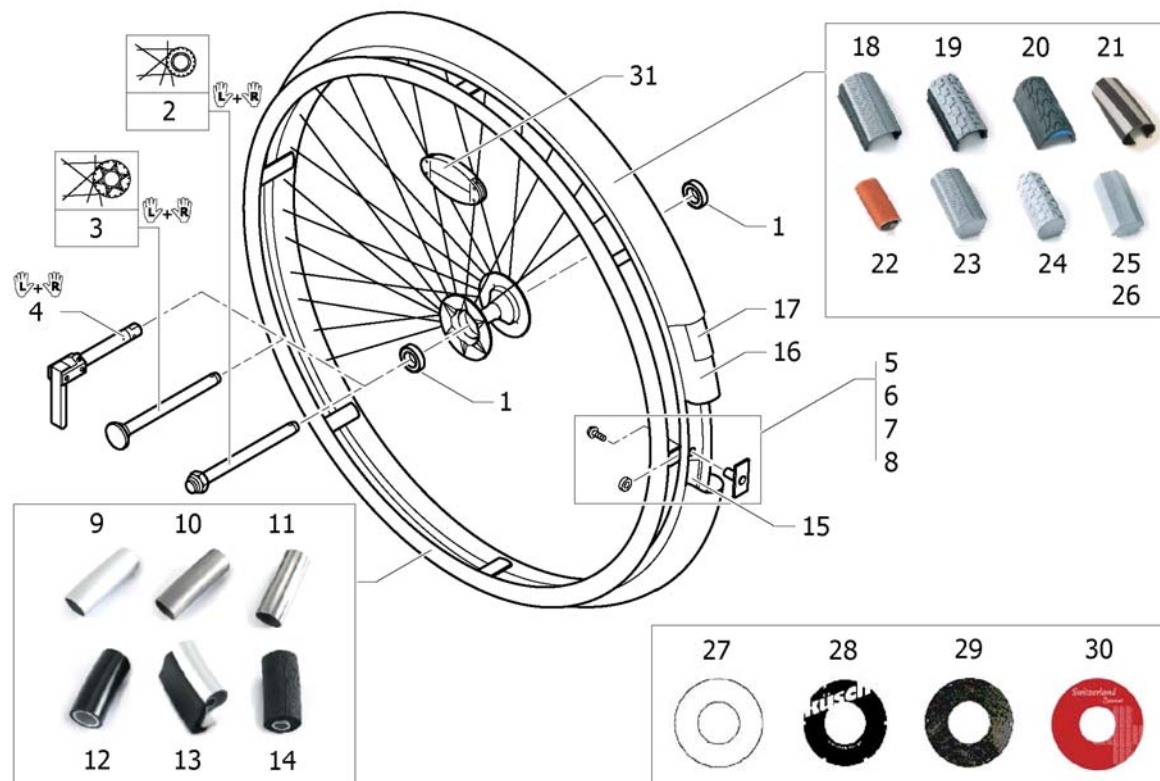

24" Küschall rear wheel accessories

Pos.	Part number	Description	Valid from → until	Qty
1	270.1003	R8-2RS 1/2"/1.1/8"x5/16"		4
2	1512031	Quick release axles long, pair		1
3	1509137-0407	Quick release axles long with cap, pair, colourless		1
3	1509137-0400	Quick release axles long with cap, pair, tecno anthracite		1
3	1509137-0401	Quick release axles long with cap, pair, lemon		1
3	1509137-0402	Quick release axles long with cap, pair, apricot		1
3	1509137-0404	Quick release axles long with cap, pair, b-blue		1
3	1509137-0440	Quick release axles long with cap, pair, comet red		1
3	1509137-0441	Quick release axles long with cap, pair, arctic blue		1
3	1509137-0444	Quick release axles long with cap, pair, copper glaze		1
4	1493755	Tetra clip with quick release axle, pair, long		1
5	1495958	Fixation kit handrim, 3 cm		2
6	1495959	Fixation kit handrim, 4 cm		2
7	1495960	Fixation kit handrim, 3 cm with spokes guard		2
8	1495961	Fixation kit handrim, 4 cm with spokes guard		2
9	1432287-0005	Handrim 24" colourless anod. light V2003		2
10	457.1051	Handrim 24" Titanium		2
11	457.1009	Handrim 24" steel polished		2
12	457.1017.429	Handrim 24" Super-Grip		2
13	457.1052.000	Handrim 24" Tetra 2000		2
14	905.5002	Handrim 24" Maxgrip		2
15	726.1008.000	Rim protection 24" Large		2
16	727.1002	Inner Tube 24" x 1"		2
17	1424917	Rear wheel inset anti-flat for 20,22,24,26" tyre		2
18	1424749	Tyre Light wall 24"		2
19	728.1002	Treaded Tyre 24"		2
20	1438521	Tyre 24" Marathon Evolution		2
21	1528649	Tyre 24" Speedrun		2
22	729.1001	Indoor sports tyre 24" / 10 bar		2
23	728.1032	Solid tyre 24", light, grey		2
24	728.1029	Solid tyre 24", profile		2