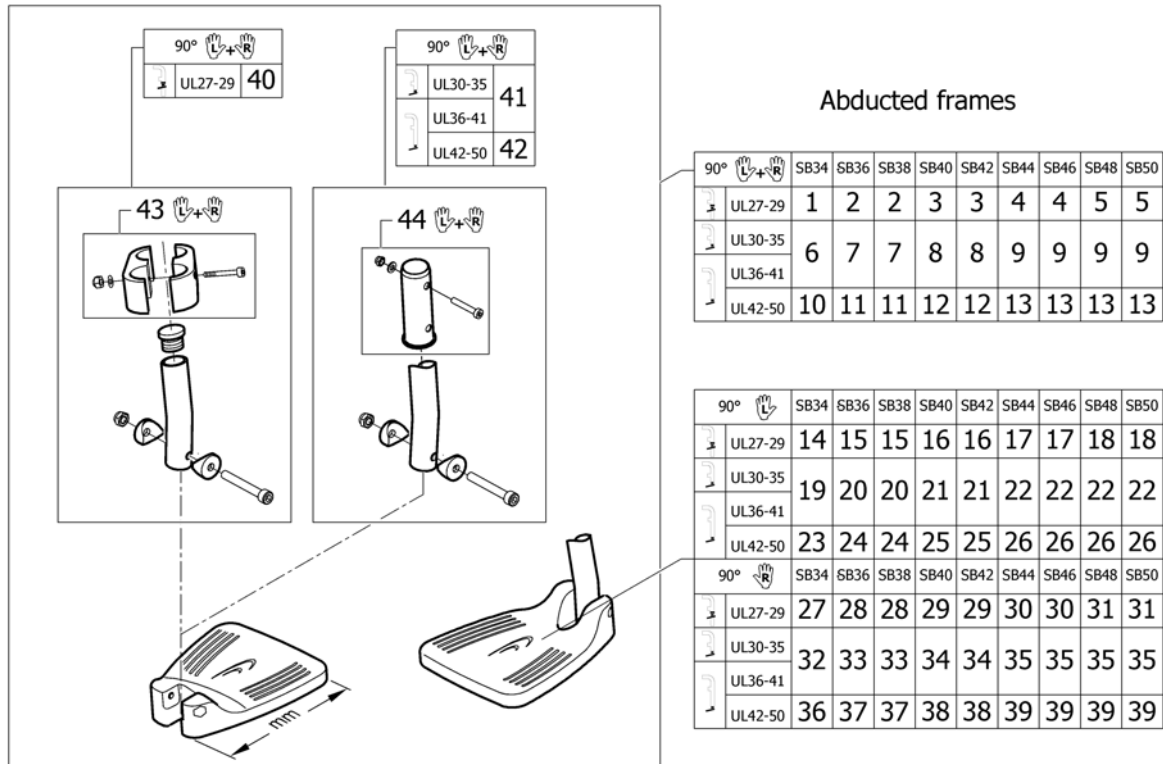

Footrest 2-pieces for swing away 90° on front frames abducted

Pos.	Part number	Description	Valid from → until	Qty
1	1545382	Footrest 2-pc. 155mm, for frame 90° high mounted, pair, complete		1
2	1545383	Footrest 2-pc. 175mm, for frame 90° high mounted, pair, complete		1
3	1545384	Footrest 2-pc. 195mm, for frame 90° high mounted, pair, complete		1
4	1545385	Footrest 2-pc. 215mm, for frame 90° high mounted, pair, complete		1
5	1545386	Footrest 2-pc. 235mm, for frame 90° high mounted, pair, complete		1
6	1545388	Footrest 2-pc. 175mm, for frame 90° short, pair, complete		1
7	1545389	Footrest 2-pc. 195mm, for frame 90° short, pair, complete		1
8	1545390	Footrest 2-pc. 215mm, for frame 90° short, pair, complete		1
9	1545391	Footrest 2-pc. 235mm, for frame 90° short, pair, complete		1
10	1545393	Footrest 2-pc. 175mm, for frame 90° long, pair, complete		1
11	1545394	Footrest 2-pc. 195mm, for frame 90° long, pair, complete		1
12	1545395	Footrest 2-pc. 215mm, for frame 90° long, pair, complete		1
13	1545396	Footrest 2-pc. 235mm, for frame 90° long, pair, complete		1
14	1545397	Footrest 2-pc. 155mm, for frame 90° high mounted, left, complete		1
15	1545398	Footrest 2-pc. 175mm, for frame 90° high mounted, left, complete		1
16	1545399	Footrest 2-pc. 195mm, for frame 90° high mounted, left, complete		1
17	1545400	Footrest 2-pc. 215mm, for frame 90° high mounted, left, complete		1
18	1545401	Footrest 2-pc. 235mm, for frame 90° high mounted, left, complete		1
19	1545403	Footrest 2-pc. 175mm, for frame 90° short, left, complete		1
20	1545404	Footrest 2-pc. 195mm, for frame 90° short, left, complete		1
21	1545405	Footrest 2-pc. 215mm, for frame 90° short, left, complete		1
22	1545406	Footrest 2-pc. 235mm, for frame 90° short, left, complete		1
23	1545408	Footrest 2-pc. 175mm, for frame 90° long, left, complete		1
24	1545409	Footrest 2-pc. 195mm, for frame 90° long, left, complete		1
25	1545410	Footrest 2-pc. 215mm, for frame 90° long, left, complete		1
26	1545411	Footrest 2-pc. 235mm, for frame 90° long, left, complete		1
27	1545412	Footrest 2-pc. 155mm, for frame 90° high mounted, right, complete		1
28	1545413	Footrest 2-pc. 175mm, for frame 90° high mounted, right, complete		1
29	1545414	Footrest 2-pc. 195mm, for frame 90° high mounted, right, complete		1
30	1545415	Footrest 2-pc. 215mm, for frame 90° high mounted, right, complete		1
31	1545416	Footrest 2-pc. 235mm, for frame 90° high mounted, right, complete		1