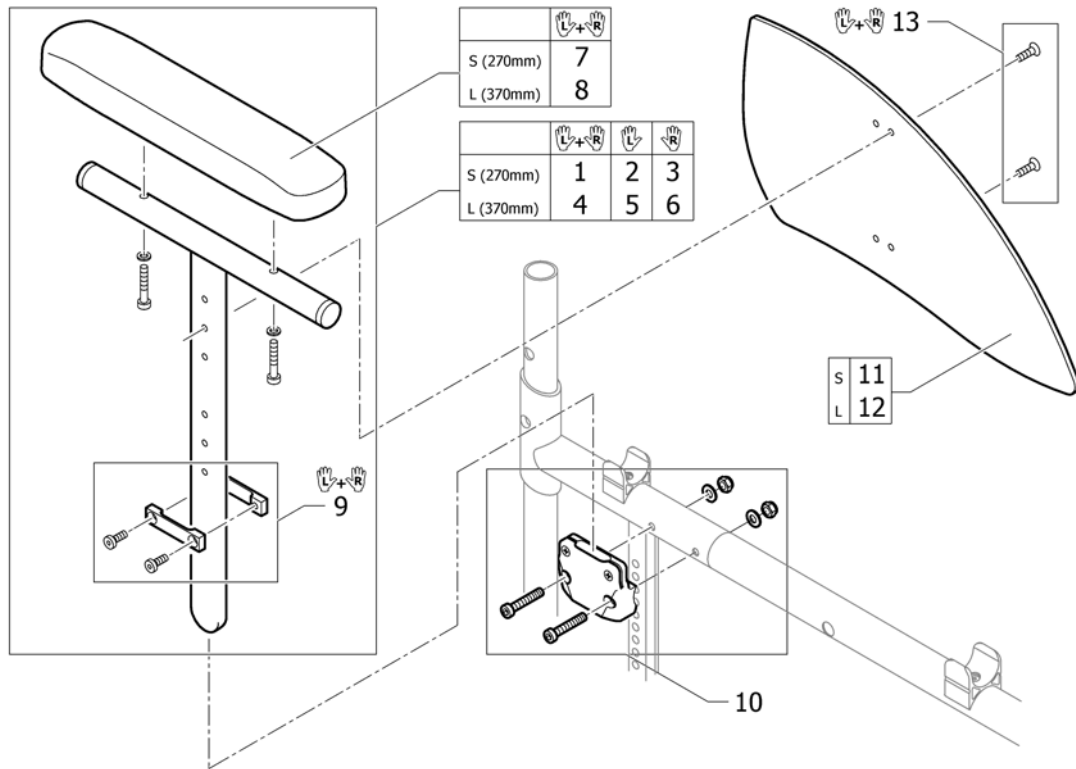

Siderest height adjustable

Pos.	Part number	Description	Valid from → until	Qty
1	1517682	Siderest height adjustable short, pair		1
2	1517678	Siderest height adjustable short, left		1
3	1517677	Siderest height adjustable short, right		1
4	1517683	Siderest height adjustable long, pair		1
5	1517680	Siderest height adjustable long, left		1
6	1517679	Siderest height adjustable long, right		1
7	1439497	Armpad S (270mm) incl. screws, pair		1
8	1439498	Armpad L (370mm) incl. screws, pair		1
9	1517681	Siderests height clamp kit, pair		1
10	1540010	Sidepart Adaption complete		2
11	1540008	Clothes-guard S to siderest		2
12	1540009	Clothes-guard L to siderest		2
13	1540011	Clothes-guard fixation kit		1