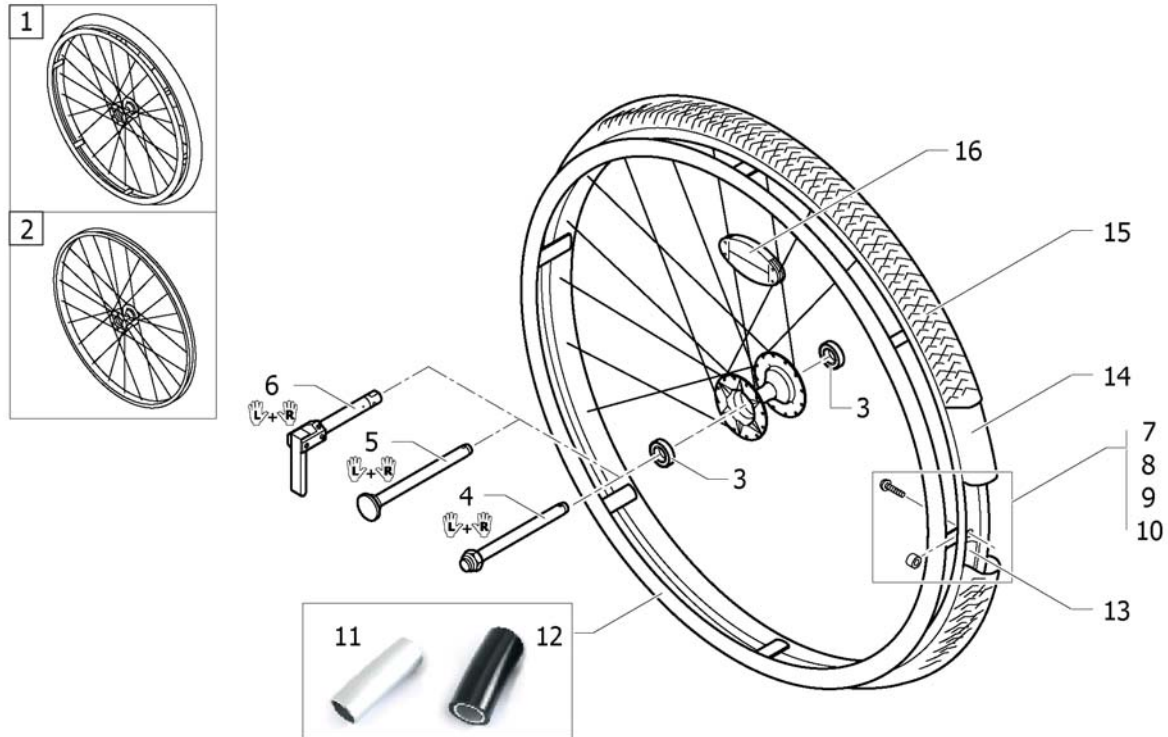

Mountain bike wheel

Pos.	Part number	Description	Valid from → until	Qty
1	1517875	Rear wheel 24", Mountain Bike, handrim alu, tyre MTB		2
2	1529327	Rear wheel Mountain Bike 24", without handrim, without tyre		2
3	270.1003	R8-2RS 1/2"/1.1/8"x5/16"		4
4	1512031	Quick release axles long, pair		1
5	1509137-0407	Quick release axles long with cap, pair, colourless		1
6	1493755	Tetra clip with quick release axle, pair, long		1
7	1496015	Fixation kit handrim for Mountain bike wheel, 3 cm		2
8	1496016	Fixation kit handrim for Mountain bike wheel, 4 cm		2
9	1496017	Fixation kit handrim for Mountain bike wheel, 3 cm with spokes guard		2
10	1496018	Fixation kit handrim for Mountain bike wheel, 4 cm with spokes guard		2
11	457.1023	Handrim 22" Alu		2
12	457.1045.429	Handrim 22" Super-Grip		2
13	1420881	Rim protection for Mountain bike		2
14	1420884	Inner tube for Mountain bike		2
15	1420887	Tyre Mountain bike, 24"		2
16	220.1033	Spokereflection		2