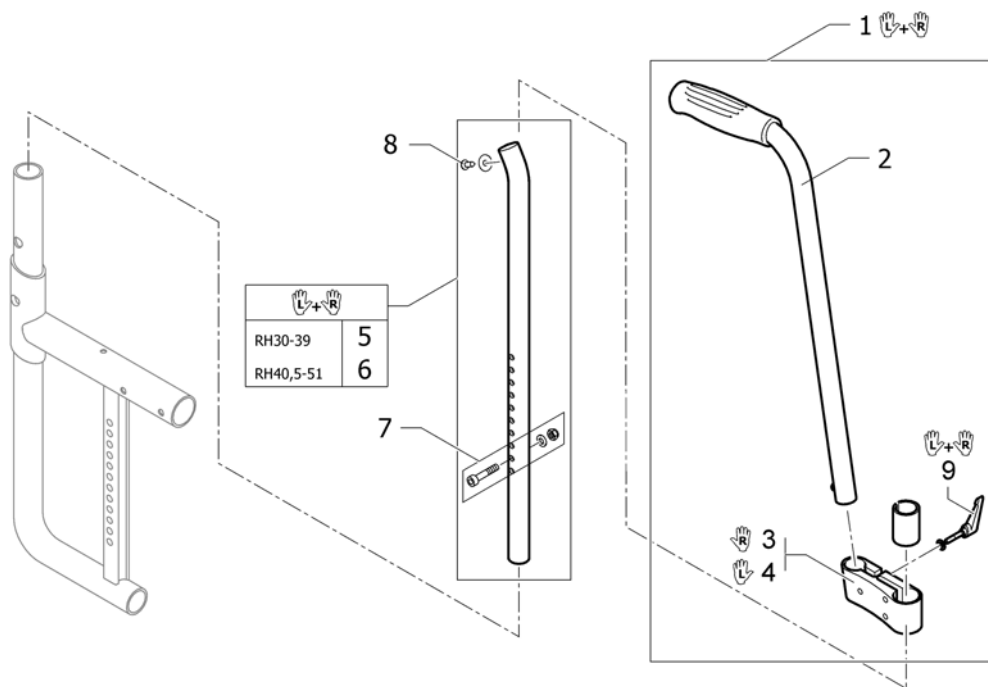

Push handles, inclined

Pos.	Part number	Description	Valid from → until	Qty
1	1517876	Push handles, height adjustable, rear set, pair		1
2	1438938	Push handle tube complete, rearset		2
3	1438939	Mounting fixture right complete, for rearset push handles		1
4	1438940	Mounting fixture left complete, for rearset push handles		1
5	1540089	Backrest tubes L without push handles, pair		1
6	1540090	Backrest tubes XL without push handles, pair		1
7	1540088	Fixation kit to backrest tube		1
8	1432083	Fixation kit for backrest band		1
9	1529799	Adjusting lever, pair		1