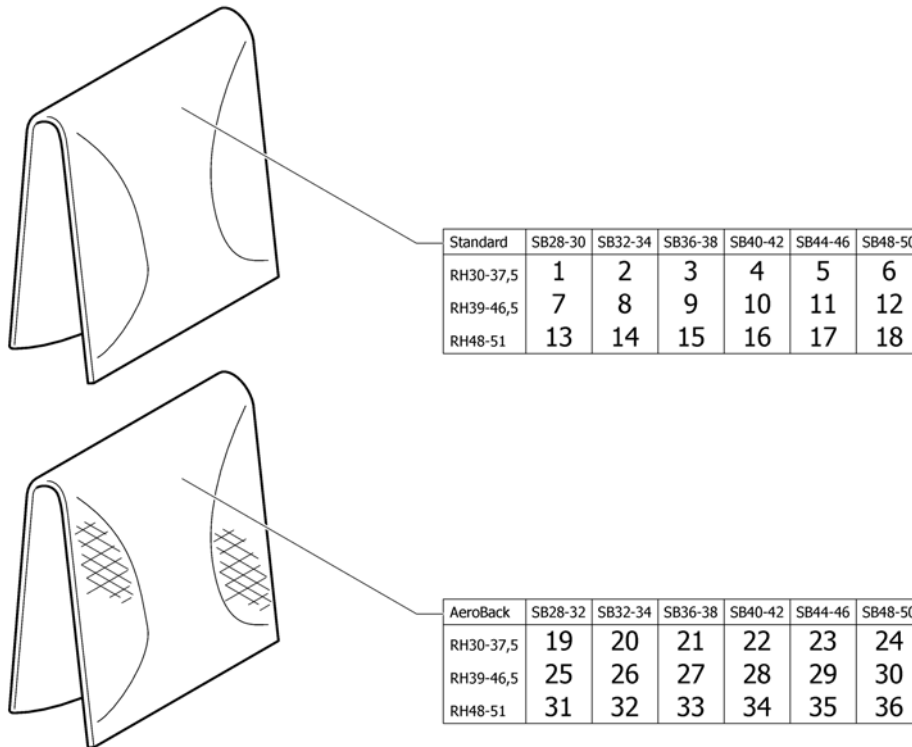

Cover to adjustable backrest

Pos.	Part number	Description	Valid from → until	Qty
1	1540144	Cover to adjustable backrest SB28-30 short		1
2	1517522	Cover to adjustable backrest SB32-34 short <i>Replaces 1438161</i>		1
3	1517523	Cover to adjustable backrest SB36-38 short <i>Replaces 1438163</i>		1
4	1517524	Cover to adjustable backrest SB40-42 short <i>Replaces 1438165</i>		1
5	1517525	Cover to adjustable backrest SB44-46 short <i>Replaces 1438167</i>		1
6	1517526	Cover to adjustable backrest SB48-50 short <i>Replaces 1438169</i>		1
7	1540145	Cover to adjustable backrest SB28-30 medium		1
8	1517527	Cover to adjustable backrest SB32-34 medium <i>Replaces 1438378</i>		1
9	1517528	Cover to adjustable backrest SB36-38 medium <i>Replaces 1438380</i>		1
10	1517529	Cover to adjustable backrest SB40-42 medium <i>Replaces 1438382</i>		1
11	1517530	Cover to adjustable backrest SB44-46 medium <i>Replaces 1438384</i>		1
12	1517531	Cover to adjustable backrest SB48-50 medium <i>Replaces 1438386</i>		1
13	1540146	Cover to adjustable backrest SB28-30 long		1
14	1517532	Cover to adjustable backrest SB32-34 long <i>Replaces 1438171</i>		1
15	1517533	Cover to adjustable backrest SB36-38 long <i>Replaces 1438173</i>		1
16	1517534	Cover to adjustable backrest SB40-42 long <i>Replaces 1438175</i>		1
17	1517535	Cover to adjustable backrest SB44-46 long <i>Replaces 1438177</i>		1
18	1517536	Cover to adjustable backrest SB48-50 long <i>Replaces 1438179</i>		1
19	1540147	Cover to adjustable backrest Aero SB28-30 short		1
20	1517537	Cover to adjustable backrest Aero SB32-34 short <i>Replaces 1438389</i>		1