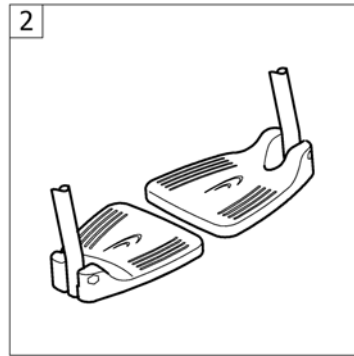

FOOTREST

Pos.	Part number	Description	Valid from → until	Qty
1	-	Footrest 1-piece		1
2	-	Footrest 2-piece		1
3	-	Footrest 2-piece, angle adjustable		1
4	-	Footrest carbon 2-pieces		1