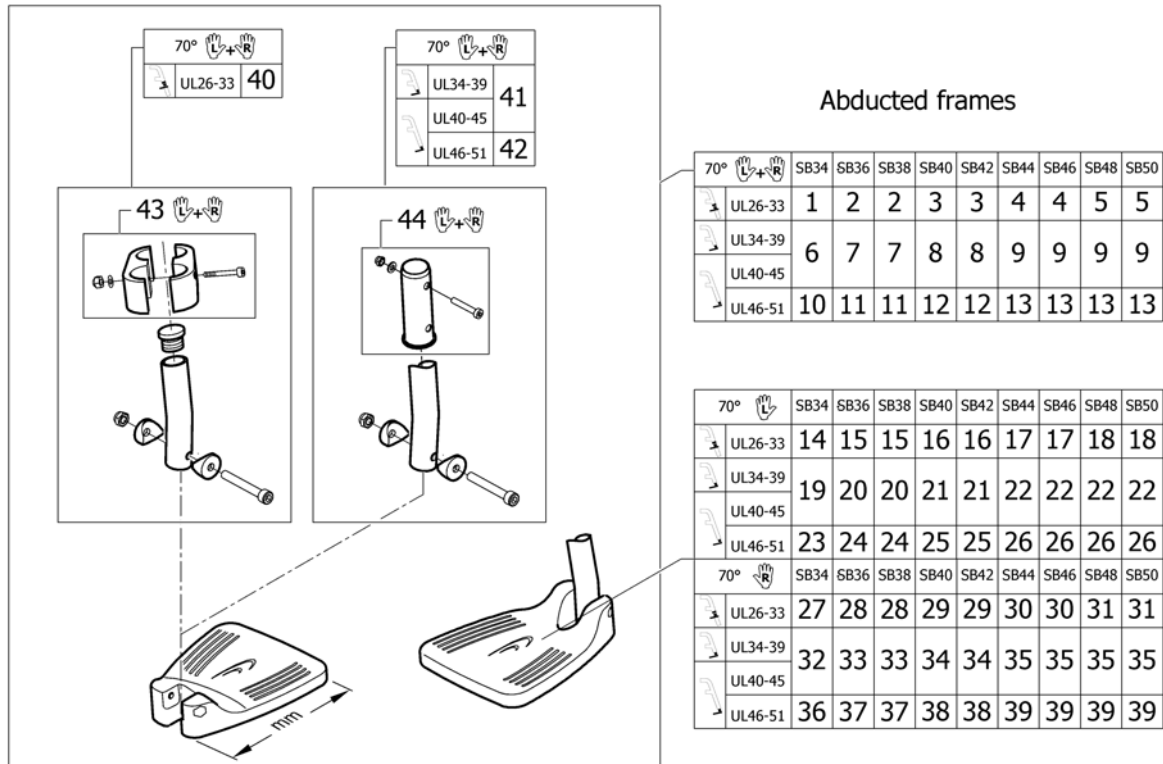

Footrest 2-pieces for swing away 70° on front frames abducted

Pos.	Part number	Description	Valid from → until	Qty
1	1544821	Footrest 2-pc. 155mm, for frame 70° & 80° high mounted, pair, complete		1
2	1544822	Footrest 2-pc. 175mm, for frame 70° & 80° high mounted, pair, complete		1
3	1544823	Footrest 2-pc. 195mm, for frame 70° & 80° high mounted, pair, complete		1
4	1544824	Footrest 2-pc. 215mm, for frame 70° & 80° high mounted, pair, complete		1
5	1544825	Footrest 2-pc. 235mm, for frame 70° & 80° high mounted, pair, complete		1
6	1544827	Footrest 2-pc. 175mm, for frame 70° & 80° short, pair, complete		1
7	1544828	Footrest 2-pc. 195mm, for frame 70° & 80° short, pair, complete		1
8	1544906	Footrest 2-pc. 215mm, for frame 70° & 80° short, pair, complete		1
9	1544907	Footrest 2-pc. 235mm, for frame 70° & 80° short, pair, complete		1
10	1544909	Footrest 2-pc. 175mm, for frame 70° & 80° long, pair, complete		1
11	1544910	Footrest 2-pc. 195mm, for frame 70° & 80° long, pair, complete		1
12	1544911	Footrest 2-pc. 215mm, for frame 70° & 80° long, pair, complete		1
13	1544912	Footrest 2-pc. 235mm, for frame 70° & 80° long, pair, complete		1
14	1544913	Footrest 2-pc. 155mm, for frame 70° & 80° high mounted, left, complete		1
15	1544914	Footrest 2-pc. 175mm, for frame 70° & 80° high mounted, left, complete		1
16	1544915	Footrest 2-pc. 195mm, for frame 70° & 80° high mounted, left, complete		1
17	1544916	Footrest 2-pc. 215mm, for frame 70° & 80° high mounted, left, complete		1
18	1544917	Footrest 2-pc. 235mm, for frame 70° & 80° high mounted, left, complete		1
19	1545358	Footrest 2-pc. 175mm, for frame 70° & 80° short, left, complete		1
20	1545359	Footrest 2-pc. 195mm, for frame 70° & 80° short, left, complete		1
21	1545360	Footrest 2-pc. 215mm, for frame 70° & 80° short, left, complete		1
22	1545361	Footrest 2-pc. 235mm, for frame 70° & 80° short, left, complete		1
23	1545363	Footrest 2-pc. 175mm, for frame 70° & 80° long, left, complete		1
24	1545364	Footrest 2-pc. 195mm, for frame 70° & 80° long, left, complete		1
25	1545365	Footrest 2-pc. 215mm, for frame 70° & 80° long, left, complete		1
26	1545366	Footrest 2-pc. 235mm, for frame 70° & 80° long, left, complete		1
27	1545367	Footrest 2-pc. 155mm, for frame 70° & 80° high mounted, right, complete		1
28	1545368	Footrest 2-pc. 175mm, for frame 70° & 80° high mounted, right, complete		1
29	1545369	Footrest 2-pc. 195mm, for frame 70° & 80° high mounted, right, complete		1
30	1545370	Footrest 2-pc. 215mm, for frame 70° & 80° high mounted, right, complete		1
31	1545371	Footrest 2-pc. 235mm, for frame 70° & 80° high mounted, right, complete		1