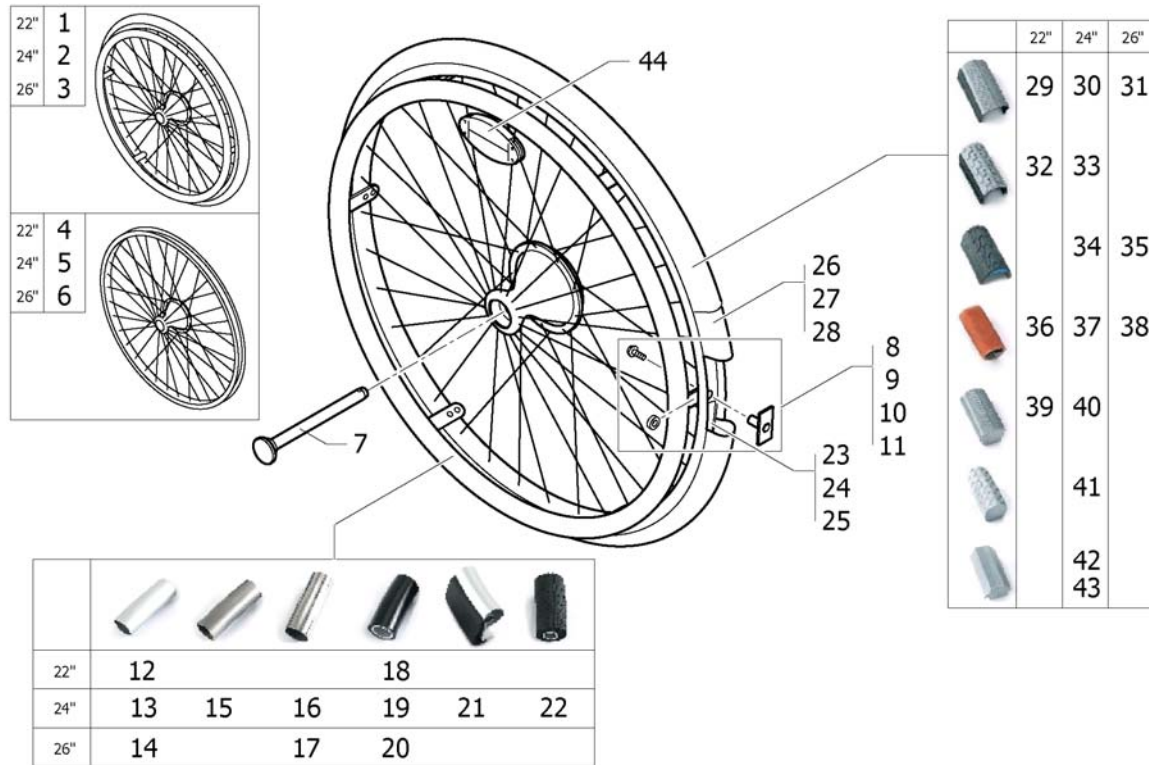

Drumbrake wheel

Pos.	Part number	Description	Valid from → until	Qty
1	1445495	Rear wheel 22" Drumbrake Octopus, handrim, tyre light wall		2
2	1445496	Rear wheel 24" Drumbrake Octopus, handrim, tyre light weight		2
3	1445497	Rear wheel 26" Drumbrake Octopus, handrim, tyre light weight		2
4	1445492	Rear wheel 22" Drumbrake Octopus, without handrim, without tyre		2
5	1445493	Rear wheel 24" Drumbrake Octopus, without handrim, without tyre		2
6	1445494	Rear wheel 26" Drumbrake Octopus, without handrim, without tyre		2
7	1438987	Quickrelease axle for drum brake		2
8	1495958	Fixation kit handrim, 3 cm		2
9	1495959	Fixation kit handrim, 4 cm		2
10	1495960	Fixation kit handrim, 3 cm with spokes guard		2
11	1495961	Fixation kit handrim, 4 cm with spokes guard		2
12	457.1023	Handrim 22" Alu		2
13	1432287-0005	Handrim 24" colourless anod. light V2003		2
14	457.1043	Handrim 26" Alu		2
15	457.1051	Handrim 24" Titanium		2
16	457.1009	Handrim 24" steel polished		2
17	457.1010	Handrim 26" steel polished		2
18	457.1045.429	Handrim 22" Super-Grip		2
19	457.1017.429	Handrim 24" Super-Grip		2
20	457.1046.429	Handrim 26" Super Grip		2
21	457.1052.000	Handrim 24" Tetra 2000		2
22	905.5002	Handrim 24" Maxgrip		2
23	726.1005	Rim protection 22"		2
24	726.1008.000	Rim protection 24" Large		2
25	726.1003	Rim protection 26"		2
26	727.1007	Inner Tube 22" x 1"		2
27	727.1002	Inner Tube 24" x 1"		2
28	727.1003	Inner Tube 26" x 1"		2
29	728.1027	Tyre Lightwall 22"		2
30	1424749	Tyre Light wall 24"		2
31	728.1007	Tyre Lightwall 26"		2