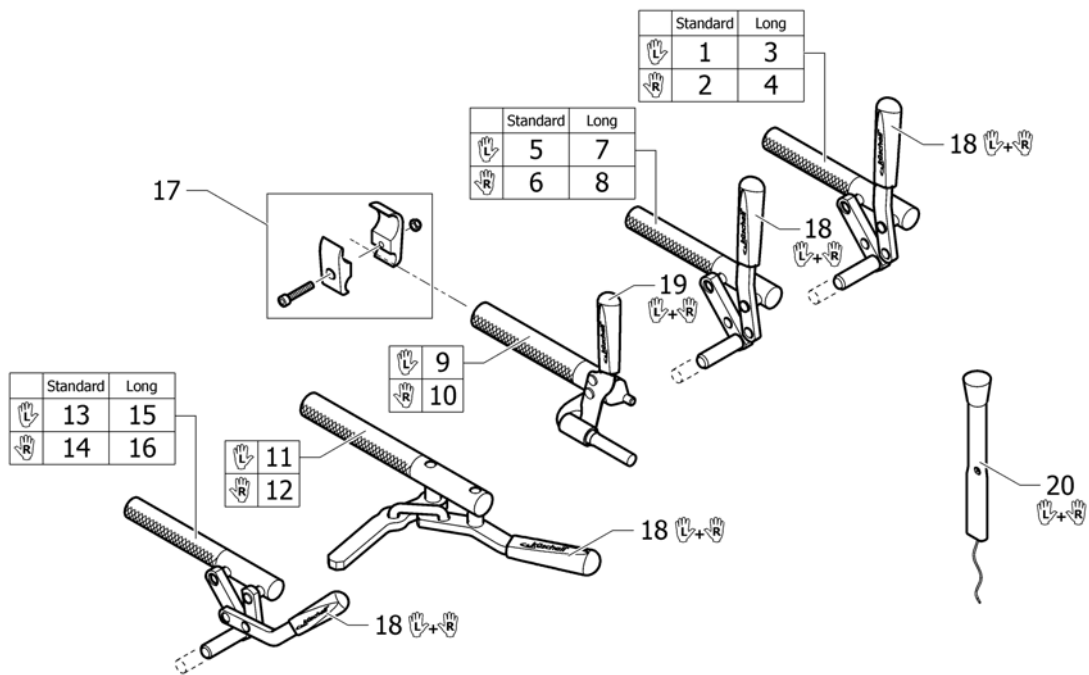

Pos.	Part number	Description	Valid from → until	Qty
1	1512127	Brake, straight lever, left		1
2	1512128	Brake, straight lever, right		1
3	1517658	Brake, straight lever, long shoe, left		1
4	1517657	Brake, straight lever, long shoe, right		1
5	1512125	Brake, bent lever, left		1
6	1512126	Brake, bent lever, right		1
7	1517656	Brake, lever bent, long shoe, left		1
8	1517655	Brake, lever bent, long shoe, right		1
9	1512131	Performance brake left		1
10	1512132	Performance brake right		1
11	1512133	Active brake left		1
12	1512134	Active brake right		1
13	1512129	Pull brake left		1
14	1512130	Pull brake right		1
15	1517660	Pull brake, long shoe left		1
16	1517659	Pull brake, long shoe right		1
17	1513176	Clamping piece to brake, set		2
18	1513177	Brake handle standard, pair		1
19	1513178	Brake handle for performance brake, pair		1
20	1513179	Brake lever extension, pair		1