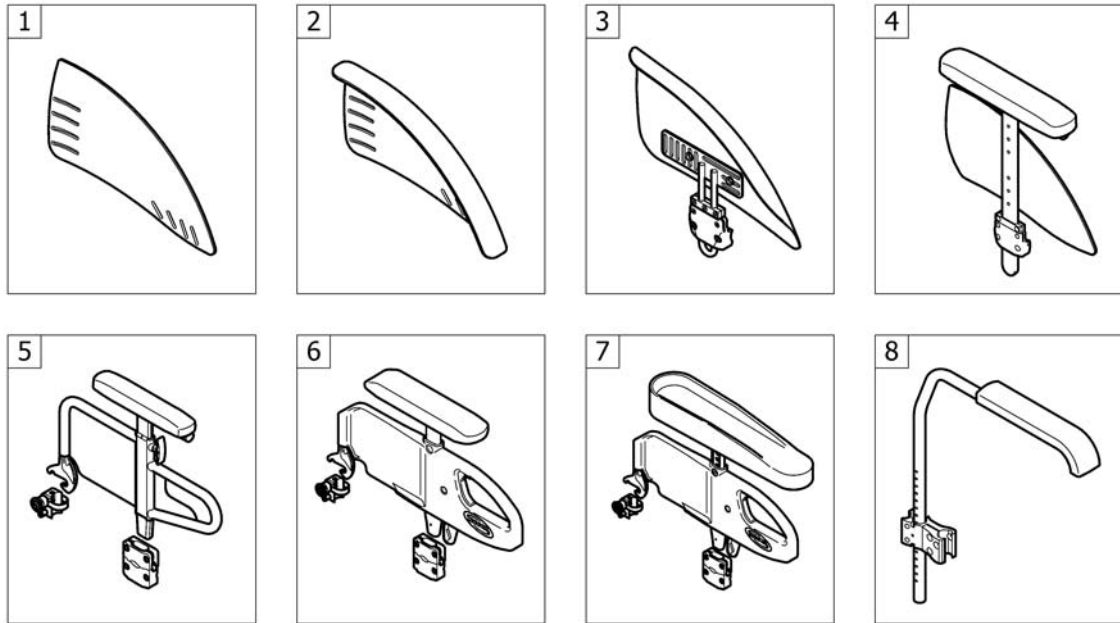

Pos.	Part number	Description	Valid from → until	Qty
1	-	Clothes-guards		1
2	-	Mudguards fixe		1
3	-	Mudguards removable		1
4	-	Siderest height adjustable		1
5	-	Siderest in colours, flip-back and height adjustable		1
6	-	Siderest with desk function		1
7	-	Armrest Hemi		1
8	-	Tubular armrest		1