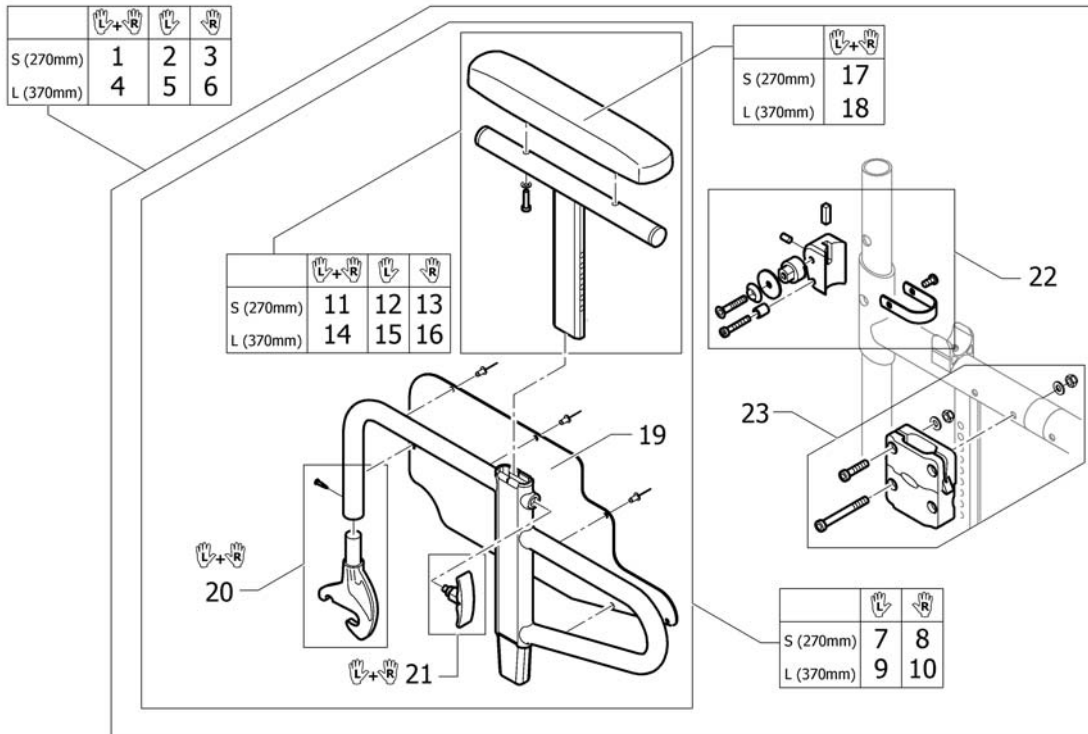

Siderest in colours, flip-back and height adjustable

Pos.	Part number	Description	Valid from → until	Qty
1	1540012-0411	Siderest flip-back and height adjustable short, black, matt, complete, pair	20100701 →	1
1	1540012-0419	Siderest flip-back and height adjustable short, silver grey, complete, pair		1
1	1540012-0442	Siderest flip-back and height adjustable short, night shimmer, complete, pair		1
1	1540012-0445	Siderest flip-back and height adjustable short, ivory white, complete, pair	20100701 →	1
1	1540012-0446	Siderest flip-back and height adjustable short, purple fire, complete, pair		1
1	1540012-0447	Siderest flip-back and height adjustable short, emerald green, complete, pair		1
1	1540012-0448	Siderest flip-back and height adjustable short, midnight blue, complete, pair		1
1	1540012-0449	Siderest flip-back and height adjustable short, umber glaze, complete, pair		1
1	1540012-0450	Siderest flip-back and height adjustable short, smokey grey, complete, pair		1
1	1540012-3524	Siderest flip-back and height adjustable short, royal red, complete, pair		1
1	1540012-5969	Siderest flip-back and height adjustable short, royal blue, complete, pair		1
1	1540012-9005	Siderest flip-back and height adjustable short, black, glossy, complete, pair		1
1	1540012-9119	Siderest flip-back and height adjustable short, black, bronze, complete, pair	20100101 → 20100630	1
2	1540014-0411	Siderest flip-back and height adjustable short, black, matt, complete, left	20100701 →	1
2	1540014-0419	Siderest flip-back and height adjustable short, silver grey, complete, left		1
2	1540014-0442	Siderest flip-back and height adjustable short, night shimmer, complete, left		1
2	1540014-0445	Siderest flip-back and height adjustable short, ivory white, complete, left	20100701 →	1
2	1540014-0446	Siderest flip-back and height adjustable short, purple fire, complete, left		1
2	1540014-0447	Siderest flip-back and height adjustable short, emerald green, complete, left		1
2	1540014-0448	Siderest flip-back and height adjustable short, midnight blue, complete, left		1
2	1540014-0449	Siderest flip-back and height adjustable short, umber glaze, complete, left		1
2	1540014-0450	Siderest flip-back and height adjustable short, smokey grey, complete, left		1
2	1540014-3524	Siderest flip-back and height adjustable short, royal red, complete, left		1
2	1540014-5969	Siderest flip-back and height adjustable short, royal blue, complete, left		1
2	1540014-9005	Siderest flip-back and height adjustable short, black, glossy, complete, left		1