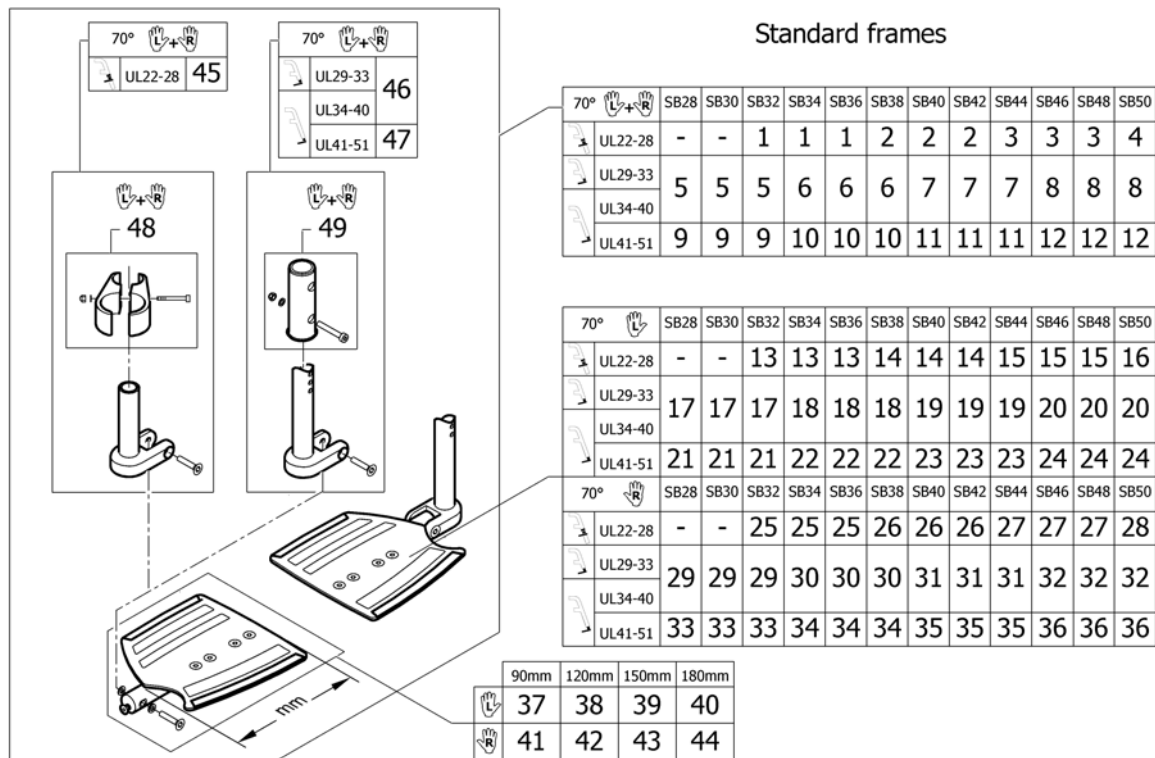

Footrest carbon 2-pieces for swing away 70° on front frames standard

Pos.	Part number	Description	Valid from → until	Qty
1	1545434	Footrest carbon 2-pc. 90mm, high mounted, pair, complete		1
2	1545435	Footrest carbon 2-pc. 120mm, high mounted, pair, complete		1
3	1545436	Footrest carbon 2-pc. 150mm, high mounted, pair, complete		1
4	1545437	Footrest carbon 2-pc. 180mm, high mounted, pair, complete		1
5	1545438	Footrest carbon 2-pc. 90mm, short, pair, complete		1
6	1545439	Footrest carbon 2-pc. 120mm, short, pair, complete		1
7	1545440	Footrest carbon 2-pc. 150mm, short, pair, complete		1
8	1545441	Footrest carbon 2-pc. 180mm, short, pair, complete		1
9	1545442	Footrest carbon 2-pc. 90mm, long, pair, complete		1
10	1545443	Footrest carbon 2-pc. 120mm, long, pair, complete		1
11	1545444	Footrest carbon 2-pc. 150mm, long, pair, complete		1
12	1545445	Footrest carbon 2-pc. 180mm, long, pair, complete		1
13	1545772	Footrest carbon 2-pc. 90mm, high mounted, left, complete		1
14	1545773	Footrest carbon 2-pc. 120mm, high mounted, left, complete		1
15	1545774	Footrest carbon 2-pc. 150mm, high mounted, left, complete		1
16	1545775	Footrest carbon 2-pc. 180mm, high mounted, left, complete		1
17	1545776	Footrest carbon 2-pc. 90mm, short, left, complete		1
18	1545777	Footrest carbon 2-pc. 120mm, short, left, complete		1
19	1545778	Footrest carbon 2-pc. 150mm, short, left, complete		1
20	1545779	Footrest carbon 2-pc. 180mm, short, left, complete		1
21	1545780	Footrest carbon 2-pc. 90mm, long, left, complete		1
22	1545781	Footrest carbon 2-pc. 120mm, long, left, complete		1
23	1545782	Footrest carbon 2-pc. 150mm, long, left, complete		1
24	1545783	Footrest carbon 2-pc. 180mm, long, left, complete		1
25	1545760	Footrest carbon 2-pc. 90mm, high mounted, right, complete		1
26	1545761	Footrest carbon 2-pc. 120mm, high mounted, right, complete		1
27	1545762	Footrest carbon 2-pc. 150mm, high mounted, right, complete		1
28	1545763	Footrest carbon 2-pc. 180mm, high mounted, right, complete		1
29	1545764	Footrest carbon 2-pc. 90mm, short, right, complete		1
30	1545765	Footrest carbon 2-pc. 120mm, short, right, complete		1
31	1545766	Footrest carbon 2-pc. 150mm, short, right, complete		1