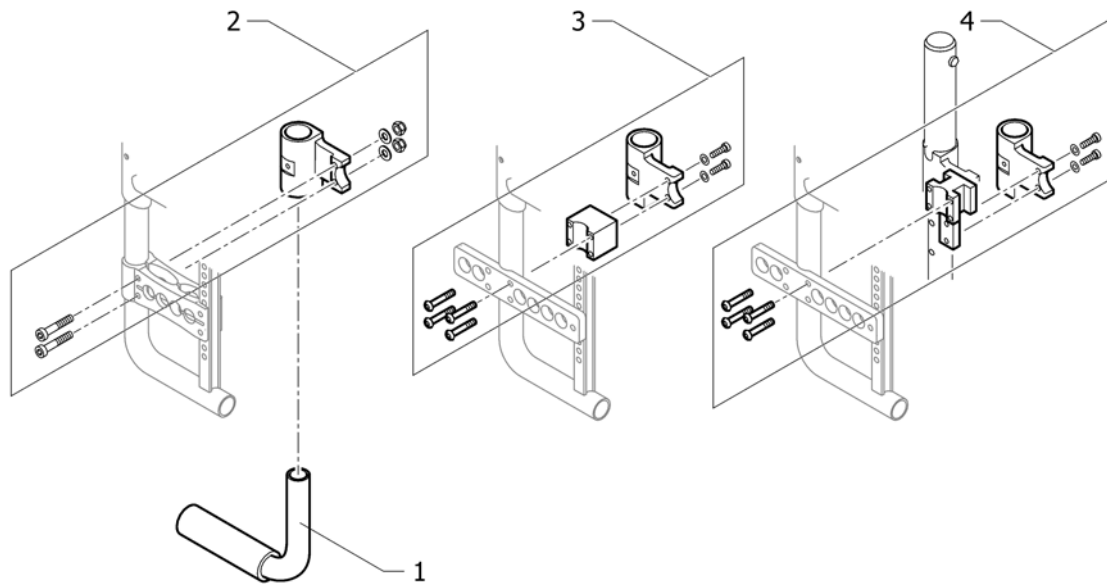

Tipper aid

Pos.	Part number	Description	Valid from → until	Qty
1	1438213	Tipper-Aid complete UL/C04		1
2	1532010	Adaptation holder set (standard adapter plate)		1
3	1532011	Adaptation holder kit (adapter plate for rear wheel ext. or drum brake)		2
4	1532012	Adaptation holder kit for 2nd Adaptation (adapter plate for rear wheel ext. or drum brake)		2