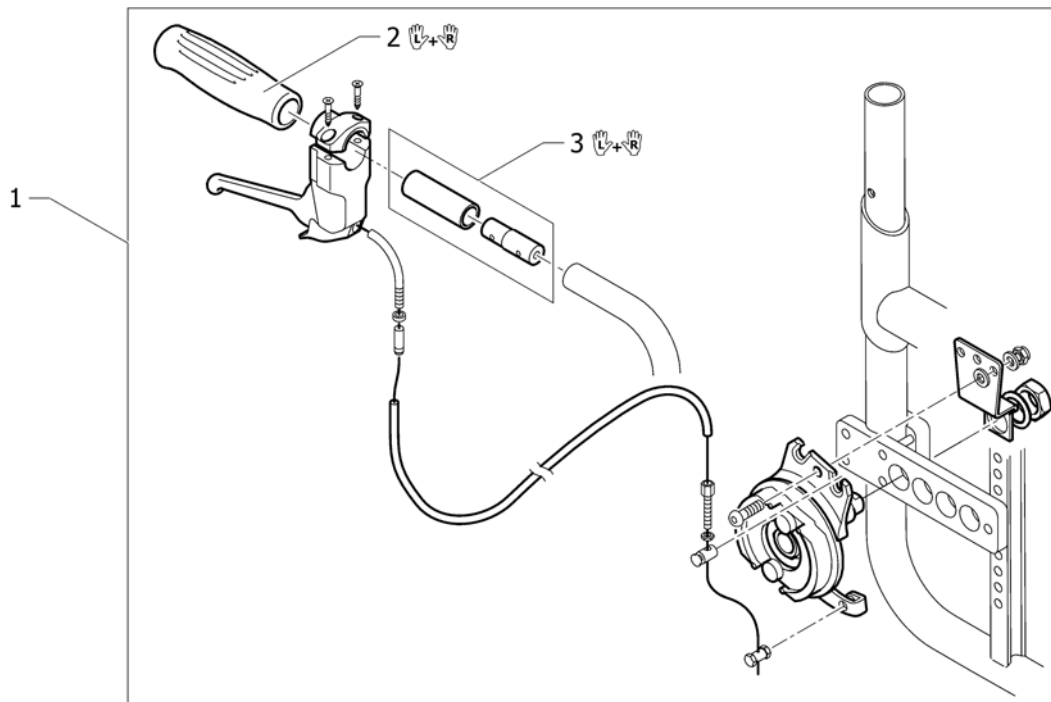

Drum brake

Pos.	Part number	Description	Valid from → until	Qty
1	1532014	Drumbrake set Compact / Ultra Light 09		1
2	1507734	Handle black, pair		1
3	1527108	Push handle extension for drumbrake, pair		1