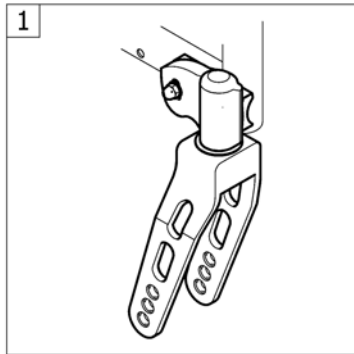

Pos.	Part number	Description	Valid from → until	Qty
1	-	Front wheel supporter		1
2	-	Front wheels		1