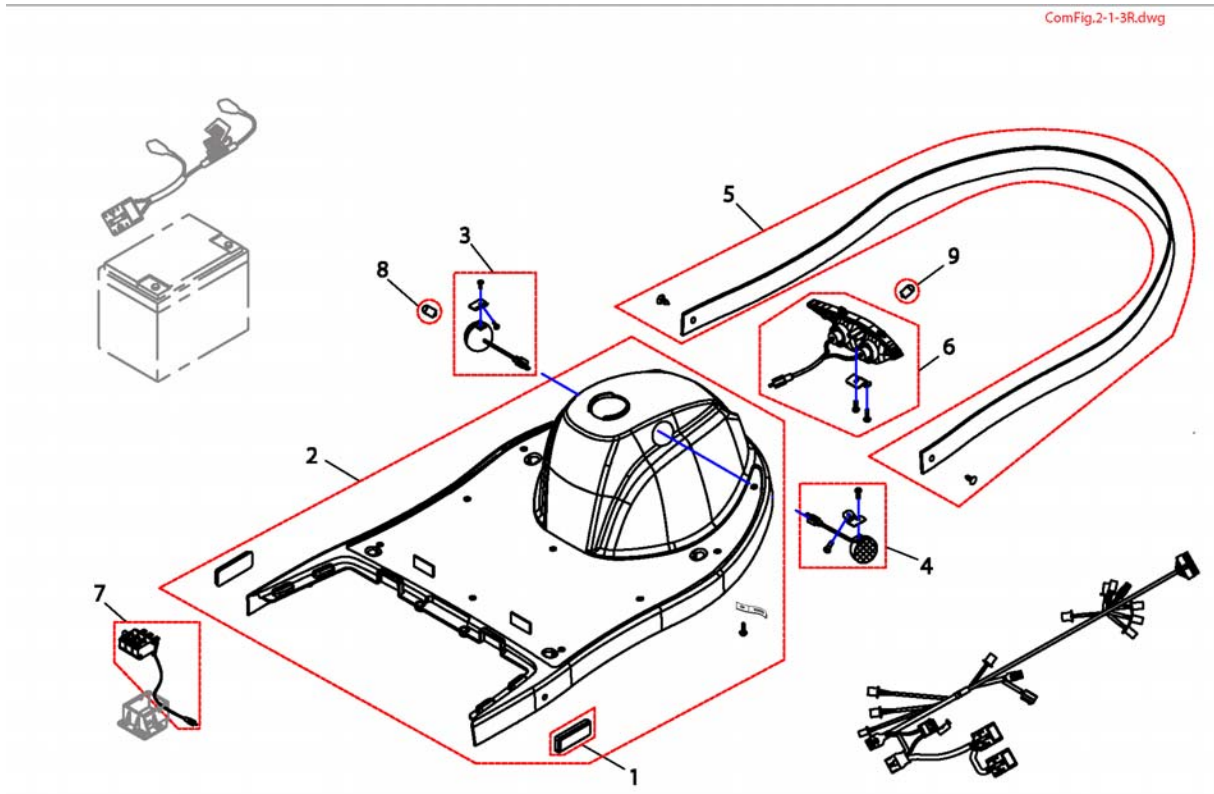

Front Shroud 3-Wheeler

Pos.	Part number	Description	Valid from → until	Qty
1	SP1517331	Reflector		1
2	SP1521730	Shroud, silver		1
2	SP1521731	Shroud, blau		1
3	SP1518016	Turn Signal LH		1
4	SP1518017	Turn Signal RH		1
6	SP1517878	Head Light, compl.	→ 20080818	1
6	SP1527473	Head Light, compl.	20080819 →	1
7	SP1521836	Speed Limit Switch 6 km/h		1
7	SP1522027	Speed Limit Switch 12/15 km/h		1
8	SP1522030	Bulb Turn Signal 24V/10W		1
9	SP1522029	Bulb Head Light 24V/21W	→ 20080818	1
9	SP1527474	Bulb Head Light 12V/15W	20080819 →	1