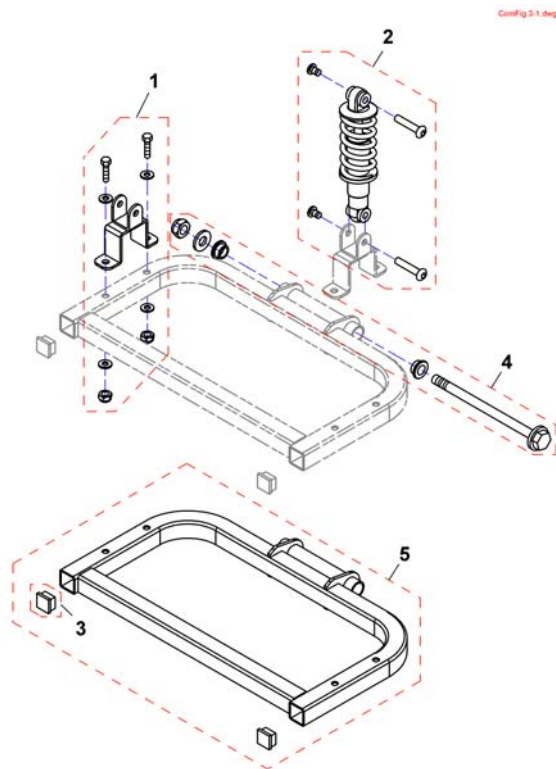

Rear Frame

Pos.	Part number	Description	Valid from → until	Qty
1	SP1521888	Holder Differenzial		1
1	SP1533846	Holder Differenzial Comet HD / Alpine		1
2	SP1521886	Shock Absorber (350lbs)		1
2	SP1533847	Shock Absorber Comet HD (165mm, 550lbs)		1
2	SP1533848	Shock Absorber Comet Alpine (150mm, 550lbs)		1
3	SP1521597	Plug, Cane Bracket		1
4	SP1541614	Mounting-kit rear frame		1
5	SP1541615	Rear frame, Comet standard		1
5	SP1541616	Rear frame, Comet HD		1