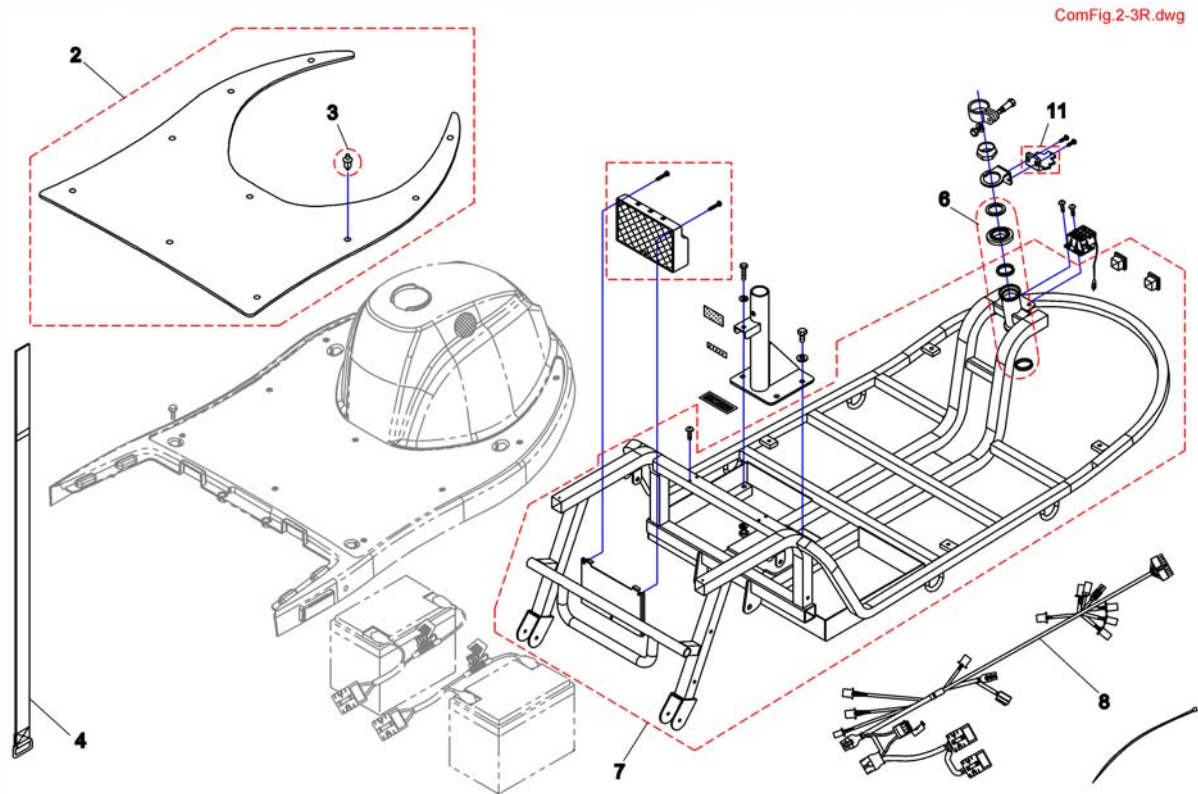

Front Frame 3-Wheeler

Pos.	Part number	Description	Valid from → until	Qty
2	SP1521765	Pad, Leg Shield		1
3	SP1505476	Push Rivet		1
4	SP1521758	Band, Battery Comp.		1
5	SP1517317	Controller Rhino 110A		1
6	SP1505487	Bearing		1
7	SP1521729	Frame 3-Wheeler		1
8	SP1521761	Wire Harness	→ 20080818	1
8	SP1527400	Wire Harness	20080819 → 20090524	1
8	SP1532911	Wire Harness	20090525 →	1
11	SP1536164	Trigger limit switch		1