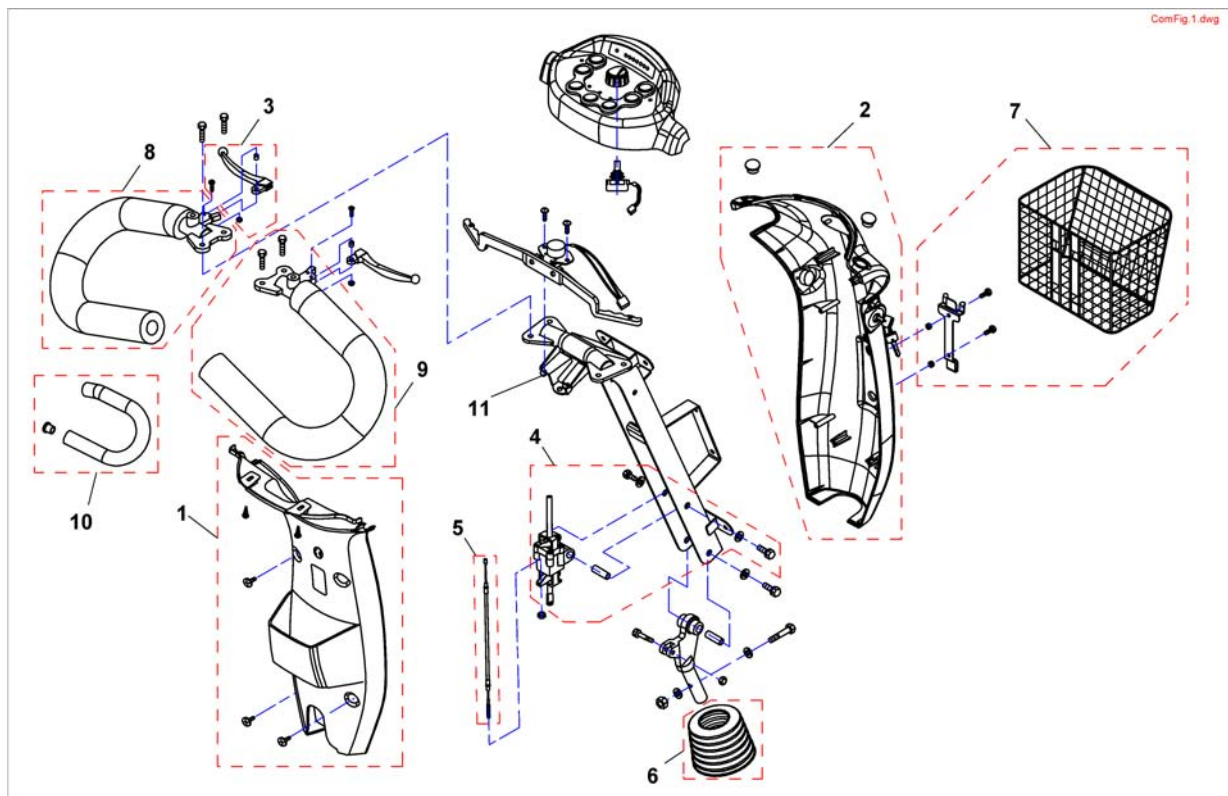

Steering

Pos.	Part number	Description	Valid from → until	Qty
1	SP1521725	Rear Cover Steering		1
2	SP1521495	Front Cover Steering, silver		1
2	SP1521727	Front Cover Steering, blue		1
2	SP1537796	Front Cover Steering, slate grey (Comet HD/Alpine)		1
3	SP1521578	Regulator Rod RH/LH		1
4	SP1505279	Steering Adjustment		1
5	SP1521583	Cable		1
6	SP1521586	Gaiter		1
7	SP1521584	Basket, Front		1
8	SP1527788	Curved Handlebar, left		1
9	SP1527789	Curved Handlebar, right		1
10	SP1527792	Foam cover for handlebar		1
11	SP1541396	Steering unit		1