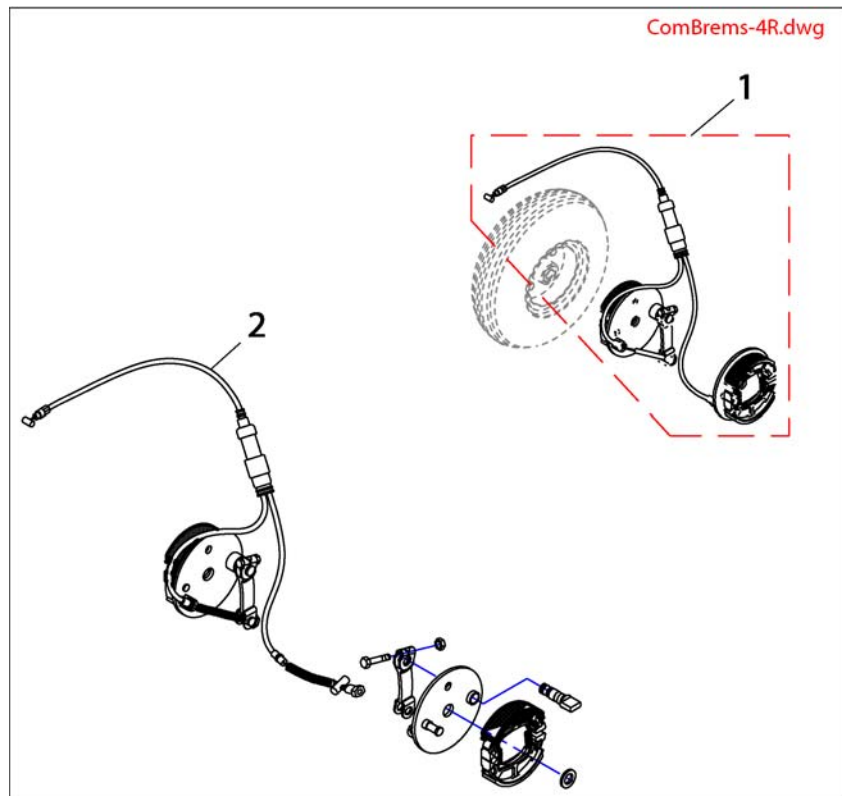

Brakes 4 Wheeler

Pos.	Part number	Description	Valid from → until	Qty
1	SP1521589	Brake Assembly 4 Wheeler		1
2	SP1518422	Brake Cable 4 Wheeler		1