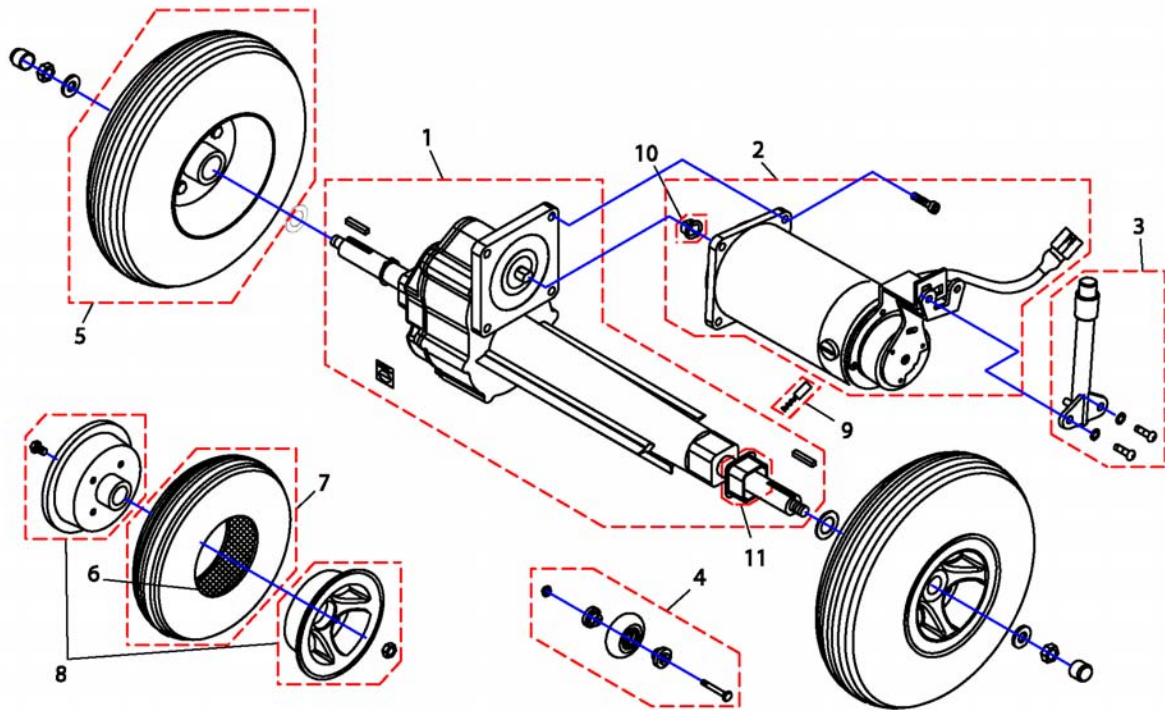

Rear Wheels & Propulsion 10/15 km/h

ComFig.6.dwg

Pos.	Part number	Description	Valid from → until	Qty
1	SP1522011	Differential 10 km/h		1
1	SP1522013	Differential 12,8 km/h & 15 km/h		1
1	SP1533710	Differenzial Comet HD / Alpine 10km/h		1
2	SP1518390	Motor 12 km/h		1
2	SP1522017	Motor 12,8 km/h & 15 km/h		1
2	SP1533850	Motor 10km/h Comet HD		1
2	SP1533851	Motor 10km/h Comet Alpine		1
3	SP1505672	Disclutching Lever 113,2 mm		1
4	SP1522021	Wheel, Anti-Tipper		1
5	SP1522020	Rear Wheel Assembly		1
6	SP1527714	Tube		1
7	SP1527750	Tire with Tube		1
8	SP1527749	Wheel Rim-Kit		1
9	SP1527845	Carbon Brush (4 Pieces)		1
9	SP1533853	Carbon Brush Comet HD/Alpine (4 Pieces)		1
10	1505667	Guide		1
10	SP1533842	Guide Comet HD / Alpine		1
11	SP1533852	Rubber Pad		1