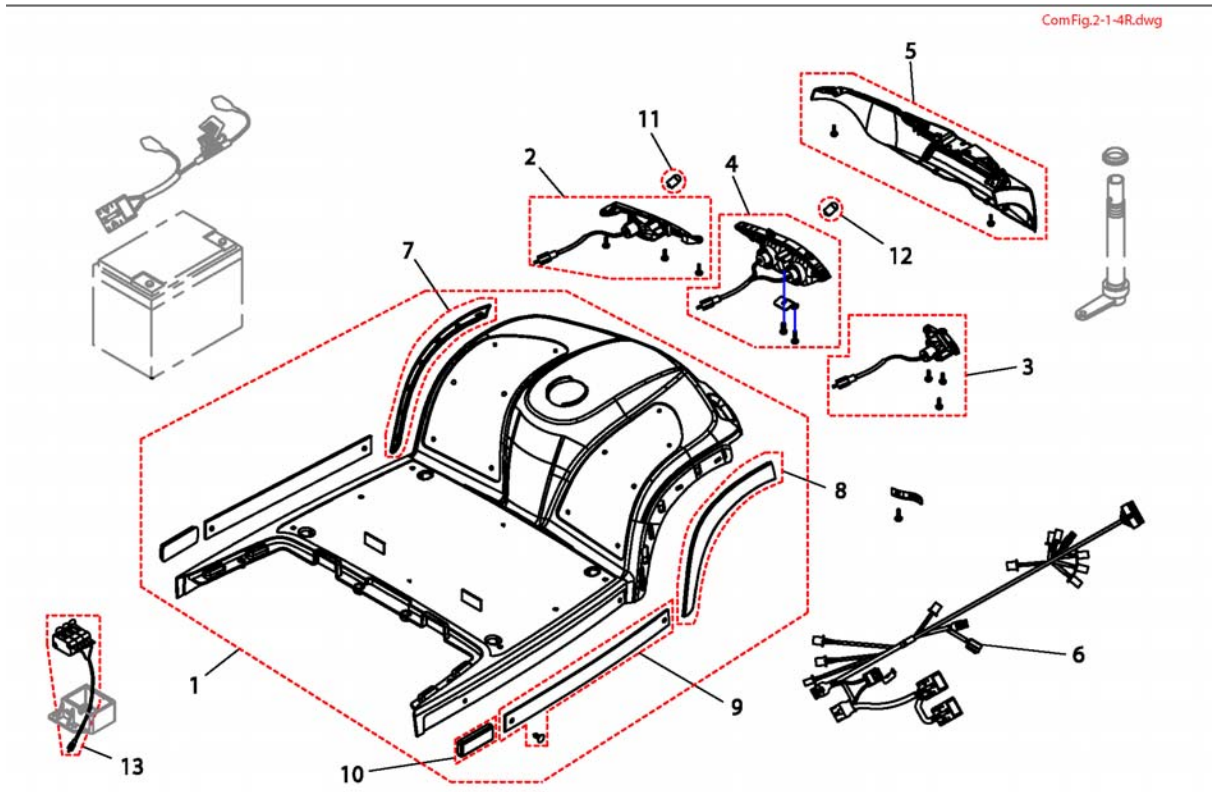

Front Shroud 4-Wheeler

Pos.	Part number	Description	Valid from → until	Qty
1	SP1521732	Front Shroud, silver		1
1	SP1521733	Front Shroud, blue		1
1	SP1537792	Front Shroud, slate grey		1
2	SP1517733	Turn Signal LH		1
3	SP1517734	Turn Signal RH		1
4	SP1517878	Head Light, compl.	→ 20080818	1
4	SP1527473	Head Light, compl.	20080819 →	1
5	SP1521762	Cover Bumper Front		1
6	SP1521761	Wire Harness	→ 20080818	1
6	SP1527400	Wire Harness	20080819 → 20090524	1
6	SP1532911	Wire Harness	20090525 →	1
7	SP1521735	Moulding LH		1
8	SP1521734	Moulding RH		1
9	SP1521754	Moulding		1
10	SP1517331	Reflector		1
11	SP1522030	Bulb Turn Signal 24V/10W		1
12	SP1522029	Bulb Head Light 24V/21W	→ 20080818	1
12	SP1527474	Bulb Head Light 12V/15W	20080819 →	1
13	SP1521836	Speed Limit Switch 6 km/h		1
13	SP1522027	Speed Limit Switch 12/15 km/h		1