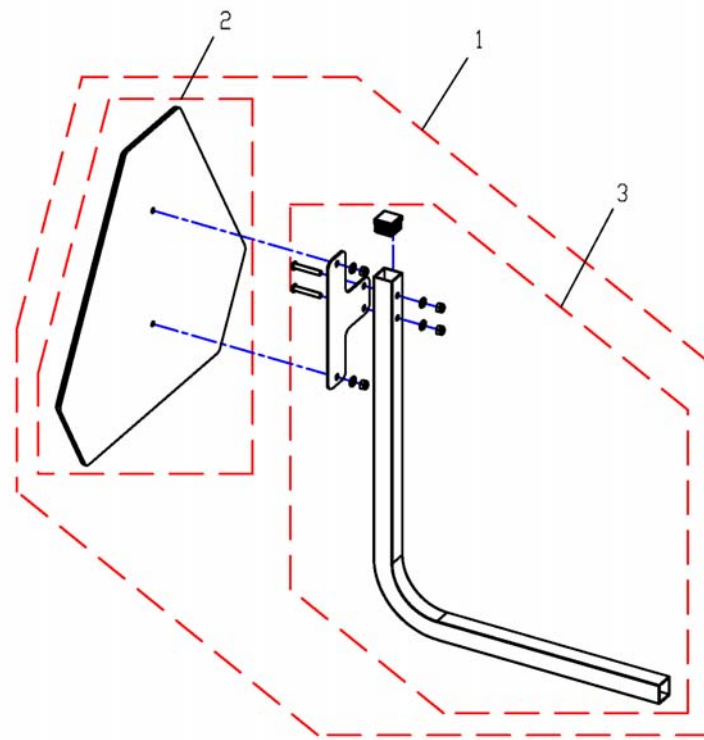

Warning Triangle

ConFig.8.dwg

Pos.	Part number	Description	Valid from → until	Qty
1	SP1523648	Warning Triangle		1
2	1430834	Rear Marking Sign Ece-R 69		1
3	SP1526913	Holder Warning Triangel		1