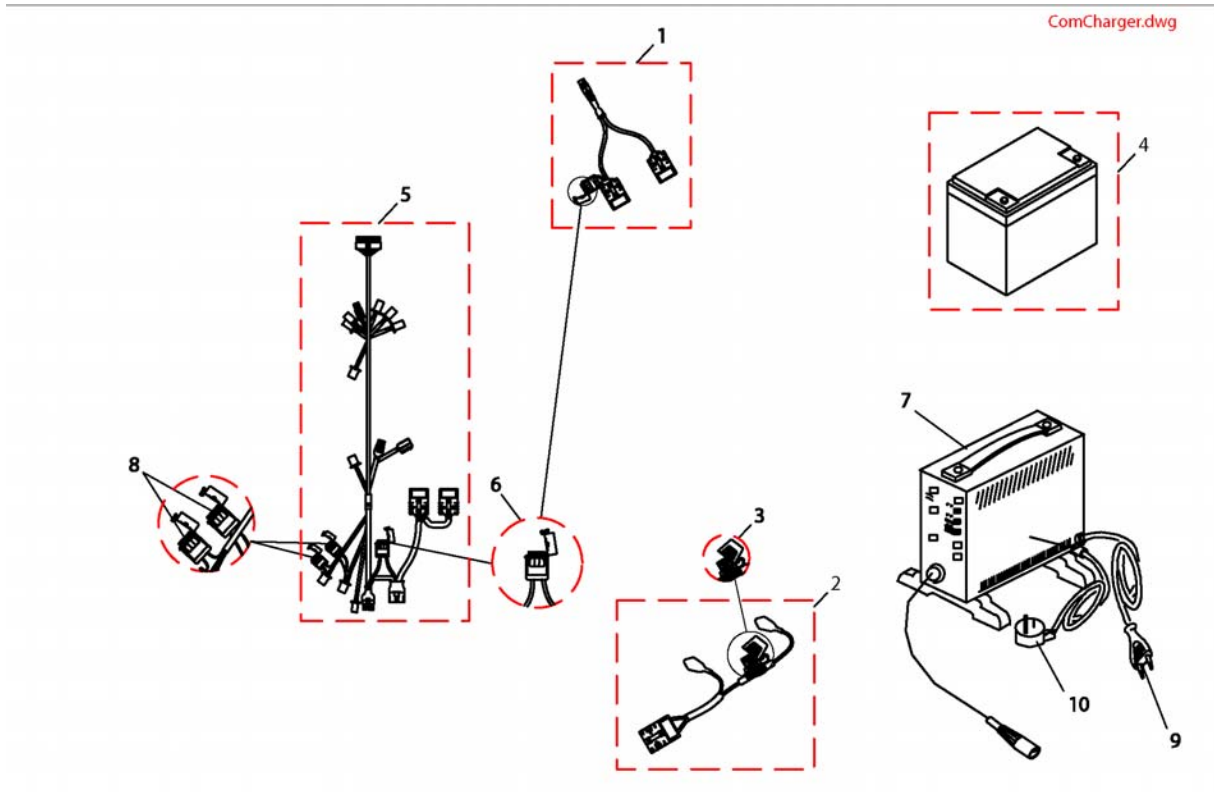

Cable & Charger

Pos.	Part number	Description	Valid from → until	Qty
1	SP1521644	Off-Board Charging Kit		1
2	SP1521696	Batterycable		1
2	SP1537917	Batterycable Comet HD/Alpine		1
3	1505500	Fuse (70Amp)		1
3	SP1537918	Fuse (100 Amp) Comet HD/Alpine		1
4	SP1522026	Battery 12V/75Ah		1
5	SP1521761	Wire Harness	→ 20080818	1
5	SP1527400	Wire Harness	20080819 → 20090524	1
5	SP1532911	Wire Harness <i>Serialnumber (Comet 3w xxxxxxxxx =>) (Comet 4w 09ERB0068 =>)</i>	20090525 →	1
6	SP1521577	Fuse 10A		1
7	SPP51981	Gel Battery Charger Unit		1
8	SP1522028	Fuse 3 Amp.		1
9	P21079	Charger Power Cable (Shockproof Plug)		1
10	1466783	Power Cable, 3-pole, black, 6A/250VAC (Switzerland)		1
10	P21080	UK 3 Pin Mains Lead		1