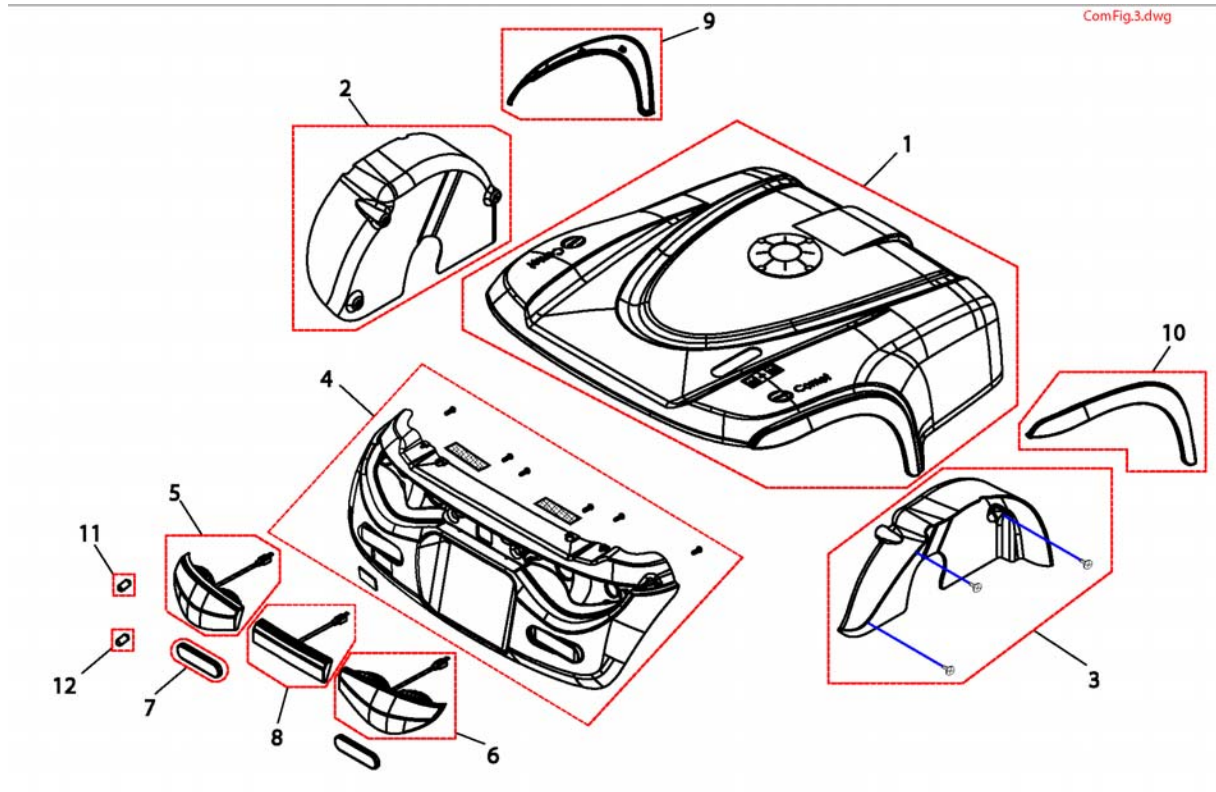

Rear Shroud

Pos.	Part number	Description	Valid from → until	Qty
1	SP1521837	Rear Shroud, silver		1
1	SP1521838	Rear Shroud, blue		1
1	SP1537793	Rear Shroud, slate grey, (Comet HD)		1
1	SP1537794	Rear Shroud, slate grey, (Comet Alpine)		1
2	SP1521862	Fender, left		1
3	SP1521839	Fender, right		1
4	SP1521683	Cover Bumper Rear		1
5	SP1518034	Turn Signal Rear LH		1
6	SP1518033	Turn Signal Rear RH		1
7	SP1518036	Reflector-R, E-Mark		1
8	SP1518035	Brake Light, compl.		1
9	SP1521882	Rear Cover, LH		1
10	SP1521883	Rear Cover, RH		1
11	SP1522030	Bulb Turn Signal 24V/10W		1
12	SP1522034	Bulb Rear Light 24V/5W		1