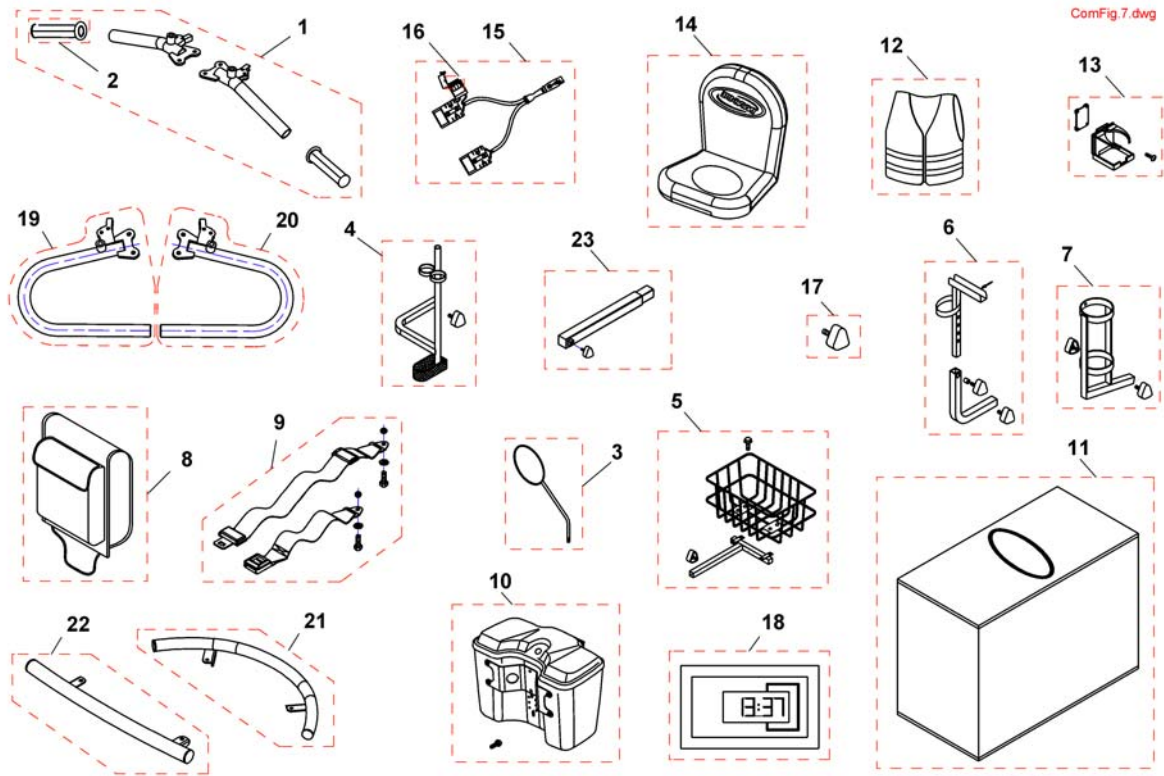

Accessories

Pos.	Part number	Description	Valid from → until	Qty
-	1449280	USB Wizard Dongle Kit, EDL-USB, cpl.		1
1	SP1518330	Handle Bar (T-Shape)		1
2	1505415	Grip, Handle Bar		1
3	SP1518241	Back Mirror		1
4	1528274	Crutchholder RH/LH <i>if retrofitting Comet HD, also order SP1541502</i>		1
5	1505727	Rear Basket Comp. <i>if retrofitting Comet HD, also order SP1541502</i>		1
6	1505728	Bracket Assembly , Walker		1
7	1505729	Oxygen Cylinder Comp		1
8	1505731	Bag, Seat Rear <i>currently not available for Comet HD</i>		1
9	SP1518274	Seatbelt		1
10	SP1521595	Box Assembly, silver		1
10	SP1521661	Front box lockable, onyx blue		1
10	SP1537710	Box Assembly, slate grey		1
11	SP1518240	Storage Cover <i>currently not available for Comet HD</i>		1
12	SP1521592	Traffic Safety Vest		1
13	SP1521594	Drink Holder Assembly		1
14	SP1521684	Seatcover <i>currently not available for Comet HD</i>		1
15	SP1521644	Off-Board Charging Kit		1
16	SP1521577	Fuse 10A		1
17	1507005	Star Handle		1
18	5370157	Hour counter		1
19	SP1527827	Ergo Handle Bar RH		1
20	SP1527828	Ergo Handle Bar LH		1
21	1528297	Front Bumper, 3-Wheeler		1
21	SP1528298	Front Bumper, 4-Wheeler		1
22	1528299	Rear Bumper		1
23	SP1541502	Extension <i>Comet HD only</i>		1