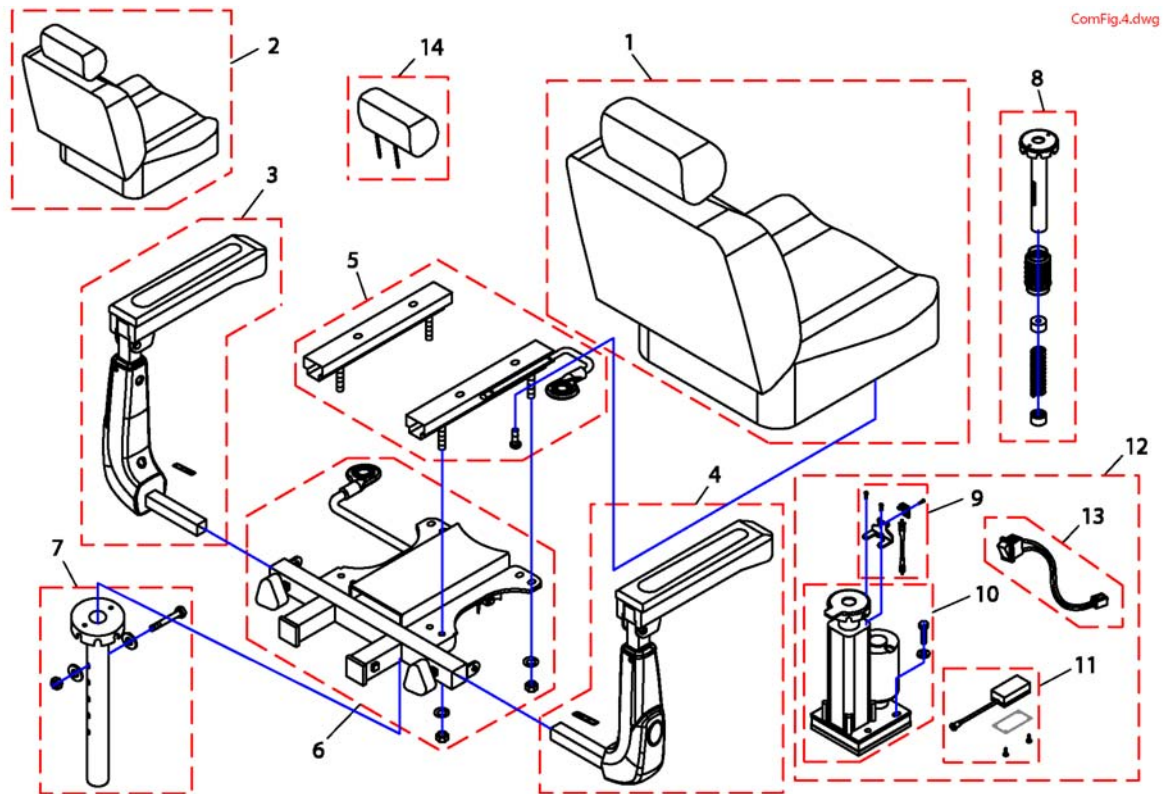

# Seat & Seatoptions

ComFig.4.dwg

Pos.	Part number	Description	Valid from → until	Qty
1	SP1521890	Standard Seat (20")		1
1	SP1533705	Seat Comet HD (26")		1
2	SP1521693	Seat (22")		1
3	SP1521689	Armrest LH		1
3	SP1533706	Armrest LH, Comet HD		1
4	SP1521688	Armrest RH		1
4	SP1533707	Armrest RH, Comet HD		1
5	SP1521690	Slide Assembly		1
6	1505533	Seatbracket Assembly		1
6	SP1533708	Seatbracket Assembly, Comet HD		1
7	SP1521691	Seatbracket Standart		1
8	SP1528986	Seat Suspension 508,5mm up to 100kg <i>not available for Comet HD</i>		1
8	SP1528987	Seat Suspension 533,5mm up to 100kg <i>not available for Comet HD</i>		1
8	SP1528988	Seat Suspension 558,5mm up to 100kg <i>not available for Comet HD</i>		1
8	SP1522459	Seat Suspension 508,5mm up to 160kg		1
8	SP1522460	Seat Suspension 533,5mm up to 160kg		1
8	SP1522461	Seat Suspension 558,5mm up to 160kg		1
9	SP1521985	Seatswitch with Holder		1
10	SP1521979	Seatlifter		1
11	SP1521986	Controller Seatlifter		1
12	SP1521980	Seatlifter, cmpl. <i>When retrofitting a seatlifter to a scooter =&gt; 18/08/08 remember to order the main cable-loom - not available for Comet HD</i>		1
13	SP1522037	Switch Seatlifter		1
14	SP1529380	Headrest		1