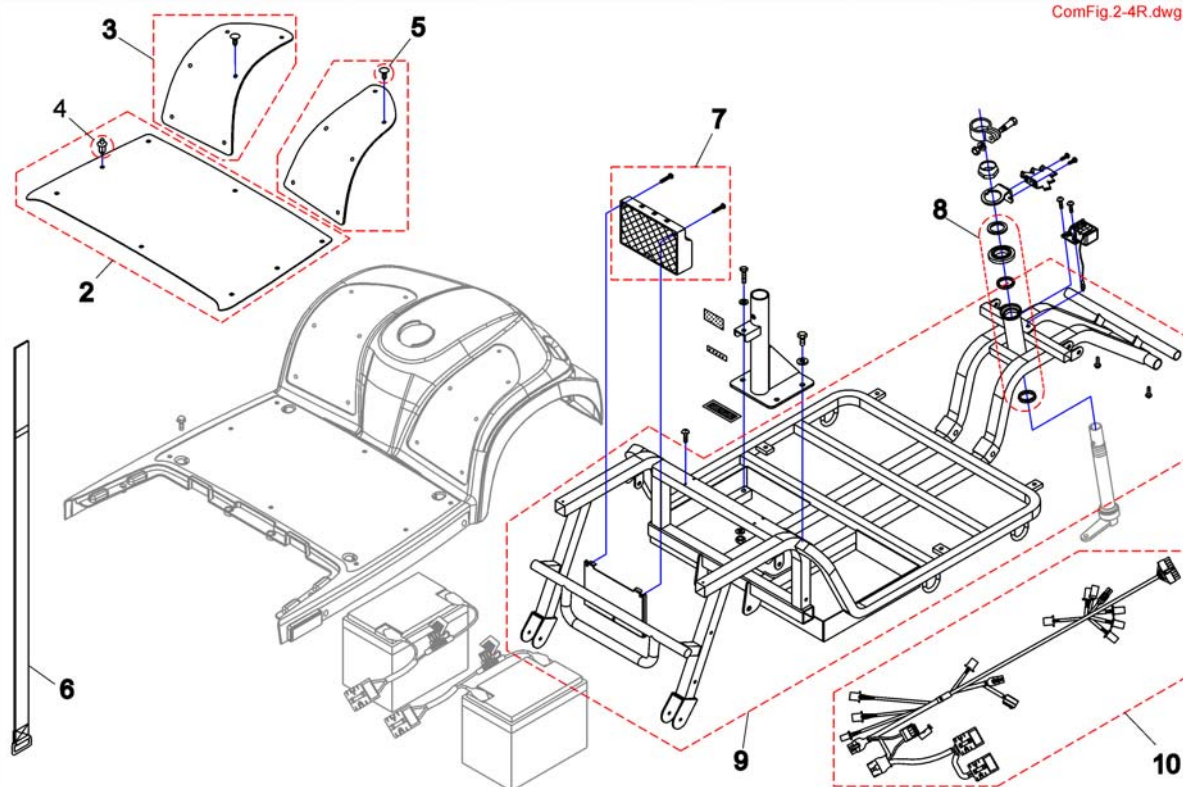

# Front Frame 4-Wheeler

ComFig 2-4R.dwg

Pos.	Part number	Description	Valid from → until	Qty
2	SP1521755	Pad, Leg Shield		1
3	SP1521756	Pad Front RH/LH		1
4	SP1505476	Push Rivet		1
5	SP1505479	Tree Rivet (6 Pieces)		1
6	SP1521758	Band, Battery Comp.		1
7	SP1517317	Controller Rhino 110A		1
7	1492574	CONTROLLER ELECTRONIC RHINO 160 11/2005-> (Comet HD)		1
8	SP1505487	Bearing		1
9	SP1521760	Front		1
10	SP1521761	Wire Harness	→ 20080818	1
10	SP1527400	Wire Harness	20080819 → 20090524	1
10	SP1532911	Wire Harness	20090525 →	1