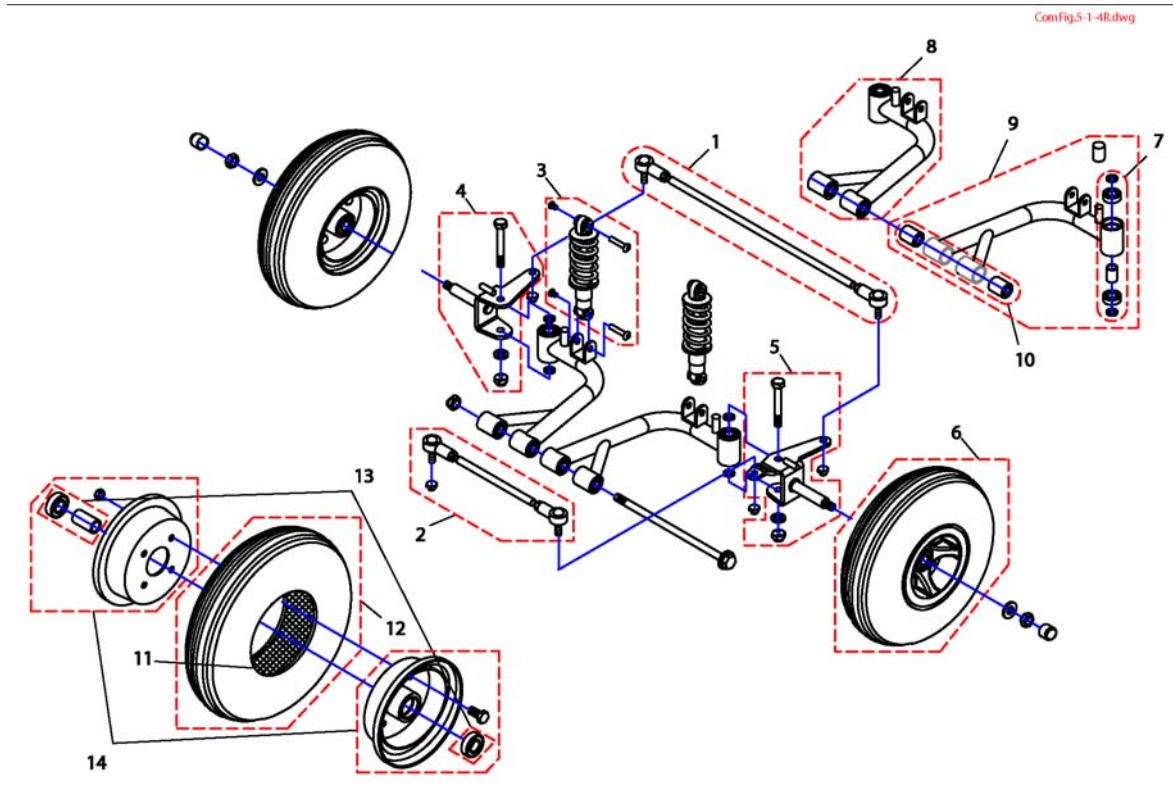

Frontwheels 4-Wheeler

Pos.	Part number	Description	Valid from → until	Qty
1	SP1518077	Front Rod Assembly		1
2	SP1521994	Track Rod, short		1
3	SP1521995	Shock Absorber front		1
3	SP1533849	Shock Absorber front, Comet HD		1
4	SP1521996	Front Axle LH		1
5	SP1521997	Front Axle RH		1
6	SP1521999	Frontwheel		1
7	SP1522000	Bearing-Kit		1
8	SP1526394	Wheel Suspension LH		1
9	SP1526393	Wheel Suspension RH		1
10	SP1526349	Slide Bearing		1
11	SP1527714	Tube		1
12	SP1527750	Tire with Tube		1
13	SP1527751	Bearing-Kit		1
14	SP1527752	Wheel Rim-Kit		1