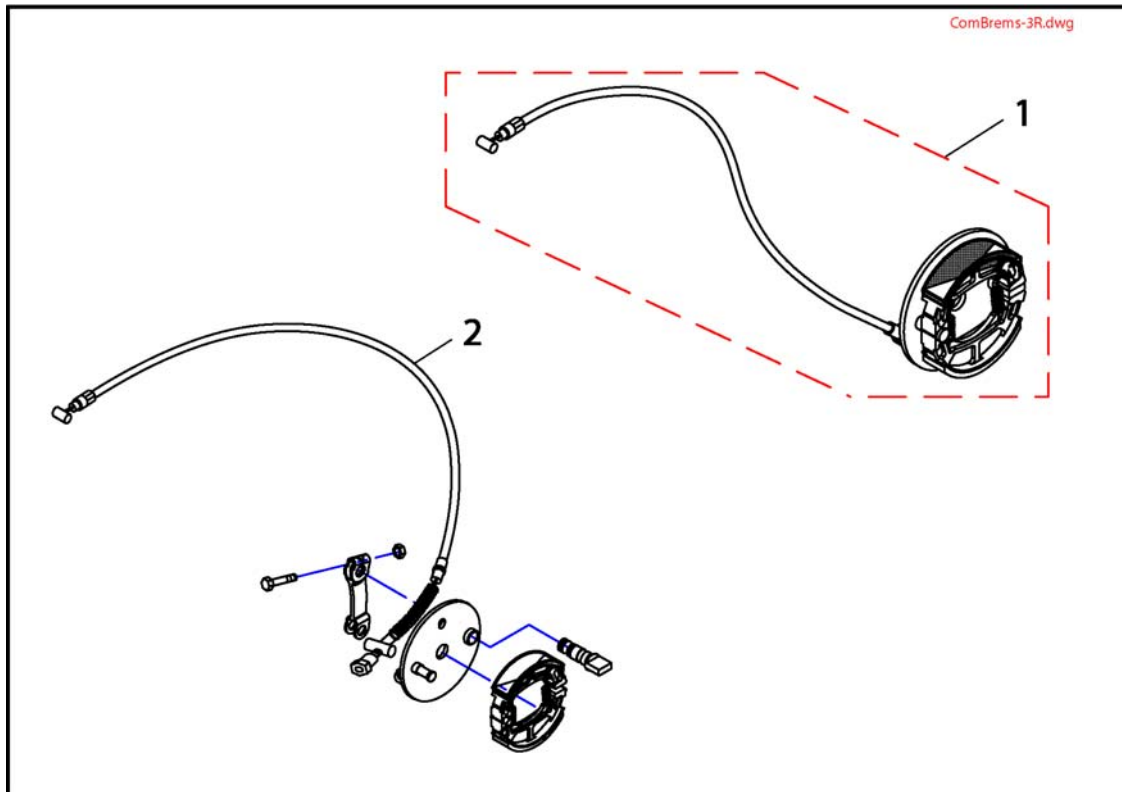

Brakes 3 Wheeler

Pos.	Part number	Description	Valid from → until	Qty
1	SP1522025	Brake Assembly 3 Wheeler		1
2	SP1518419	Brake Cable 3 Wheeler		1