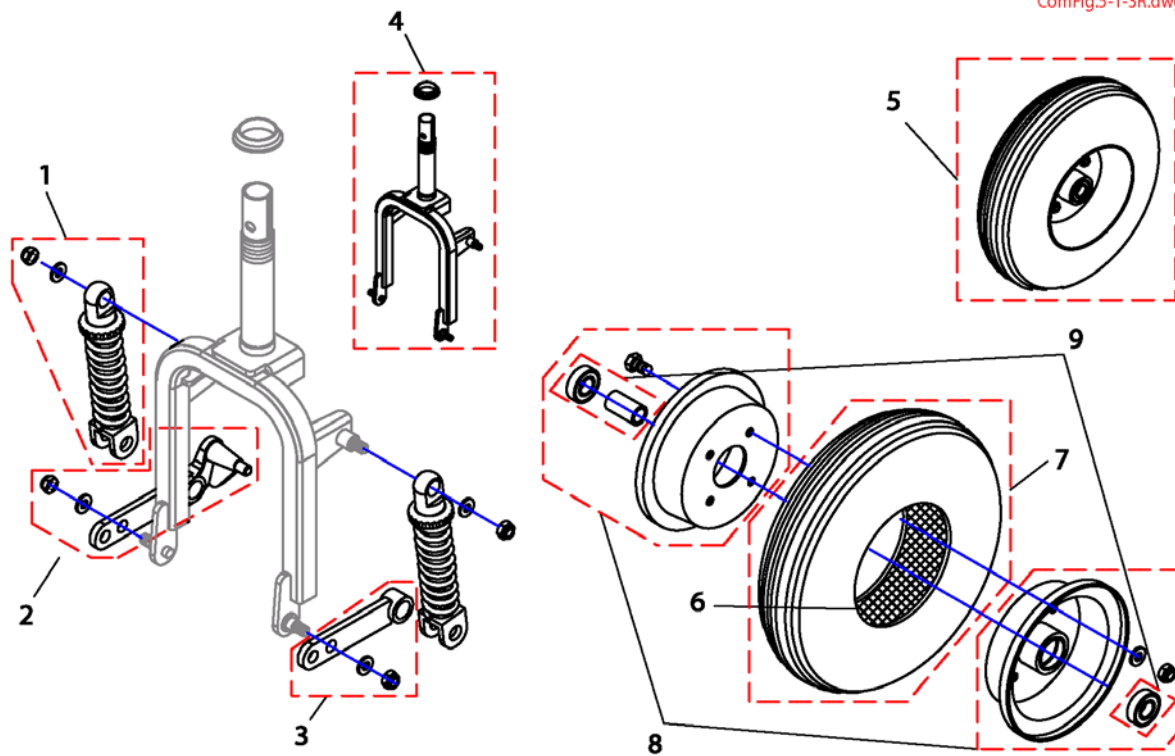

Frontwheel 3-Wheeler

ComFig.5-1-3R.dwg

Pos.	Part number	Description	Valid from → until	Qty
1	SP1521990	Shock Absorber front (150lbs)		1
2	SP1521992	Rocker, front LH		1
3	SP1521991	Rocker, front RH		1
4	SP1521989	Wheel Fork		1
5	SP1521998	Frontwheel		1
6	SP1527714	Tube		1
7	SP1527750	Tire with Tube		1
8	SP1527754	Wheel Rim-Kit		1
9	SP1527747	Bearing-Kit		1