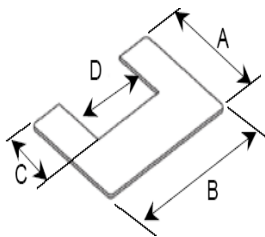

Accessories			
CGX-TFBP		Back Pack (Black only)	€46
Trays/Lapboards (Please complete size table below)			
08-6000		Lexan Tray - Adjustable Knob Release/Ribs	€180
08-12000		EZ-Lite Lexan Tray - 1/4" Thick	€140
08-13000		EZ-Lite Lexan Tray - with Ribs	€149
Solid Seat Options			
CGX-IVC-39010		Solid Seat Pan Fixed to Frame (Complete with Velcro)	€84
Seat and Back upholstery is Reversed Dartex material			
			Total Price:

Hanger Configuration	Knee to Heel Range (from seat rail)
Hanger with High Mount Clamps	4" or Less
Hanger Only	4" - 10"
Hanger with 1/2" - 4 1/2" Extension	to 14 1/2"
Hanger with 1 1/2" - 6 1/2" Extension	to 16 1/2"

Dimensions Required if Tray is chosen

- A _____
- B _____
- C _____
- D _____

Wheel & Castor Matrix					
Seat Rail to Floor (0° seat tilt) Frame Sizes		Castor Size	Castor Hole	Wheel Size	Fork Size
10" - 18"	18" - 22"				
14.5"	n/a	3"	n/a	12" or 18"	Short
16"	n/a	4"	Top	18"	Long
16.5"	19"	5"	Top	12" or 18"	Long
17"	19.5"	5"	Bottom	12" or 18"	Long
17"	19.5"	6"	Top	12" or 18"	Long
17.5"	20"	6"	Bottom	12" or 18"	Long
17.5"	20"	6"	n/a	16"	Long
18"	20.5"	7"	n/a	16"	Long
19"	21.5"	7"	n/a	12" or 18"	Long