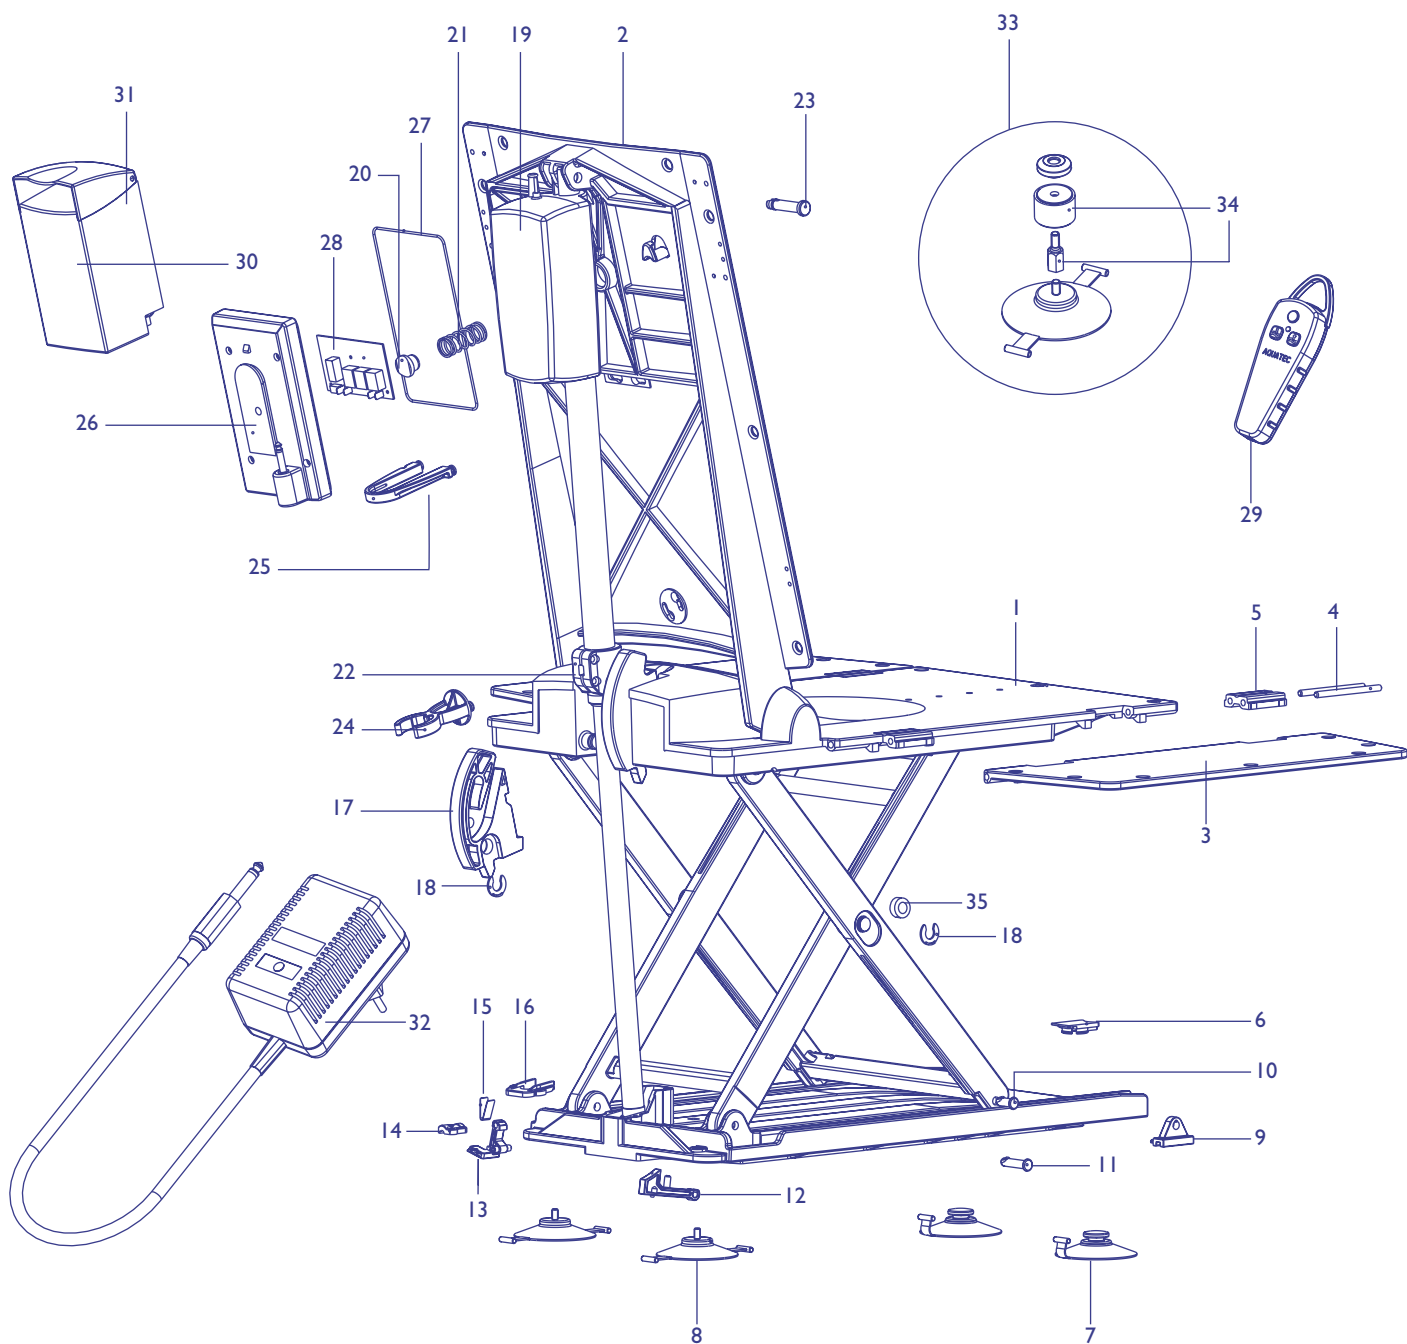

BELUGA MODEL II SINCE 00-12-20 SPARE PARTS I

1

2

3

4

5

6

7

8

9

10

11

12

Bathlift

Since serial number 701306

1

Pieces	No.	Order No.	Description	Unit Price Euro
	1	15179	Seat cover, white, 3 mm	32,00
	2	15419	Cover for backrest, white, 3 mm	27,50
	2	15346	Backrest (frame only)	52,00
	1+2	15459	Set (cover seat and backrest), white, 3 mm	50,00
	3	15124	Sideflap	47,50
	4	15122	Hinge bolt	1,50
	5	15123	Hinge plate	1,75
	6	15121	Suction cup cover	2,00
	7	15072	Suction cups with toggle (pair)	6,00
	7+8	15353	Set of suction cups (pair with toggle / pair of screw-in suction cups) (4 pcs) ø 8 cm	10,50
	8	15071	Screw-in suction cups (pair)	6,00
	9	15106	Gliding shoe	1,75
	10	15105	Bolt for gliding shoe	1,00
	11	15104	Bolt for U-bearing	1,00
	12	15669	Latch with pressure spring	1,50
	13	15338	Bar	1,50
	14	15340	Bearing cap	0,75
	15	15415	Spring	1,75
	16	15336	Plate	1,00
	17a	15342	Guiding plate left side	7,50
	17b	15343	Guiding plate right side	7,50
	18	15344	Securing washer	0,75
	19	15828	Actuator with spindle foot	277,75
	20	15441	Pressure piece	1,00