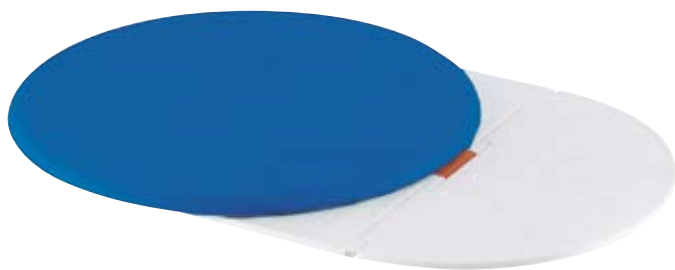

Aquatec® | **Transfer aids**

Aquatec **Trans**

- Extra large seat surface
- Safe: turntable is only unlocked by the weight of the user
- Seat surface turns and slides easily
- Soft, skin-friendly cover: easy-care, wipes clean

Aquatec **Disk**

- Extra large seat surface
- Seat surface turns very easily
- Soft, skin-friendly cover: easy-care, wipes clean
- Within seconds, the **Disk**, the shower stool **Dot** and an adapter are combined to a shower stool with a swivel seat

AQUATEC®

Yes, you can.®

Aquatec **Step**

- Stable frame
- Feet with non-slip rubber caps
- Non-slip, removable cover, machine-washable

Technical data

Order numbers	Aquatec Trans	Aquatec Disk	Aquatec Step
Turning and transfer aid, blue	4.03.002		
Turning and transfer aid, grey	4.03.008		
Rotating disk, blue		4.02.002	
Rotating disk, grey		4.02.008	
Step, blue			3.00.002
Step, white			3.00.001

Dimensions	Aquatec Trans	Aquatec Disk	Aquatec Step
Diameter	36.5 cm	36.5 cm	–
Length	53 cm	–	40 cm
Width	–	–	30 cm
Height	2.5 cm	2.5 cm	16.5 cm

More info	Aquatec Trans	Aquatec Disk	Aquatec Step
Weight	2.2 kg	1.6 kg	1.5 kg
Load capacity	130 kg	130 kg	150 kg
Colours	Blue, grey	Blue, grey	Blue, white