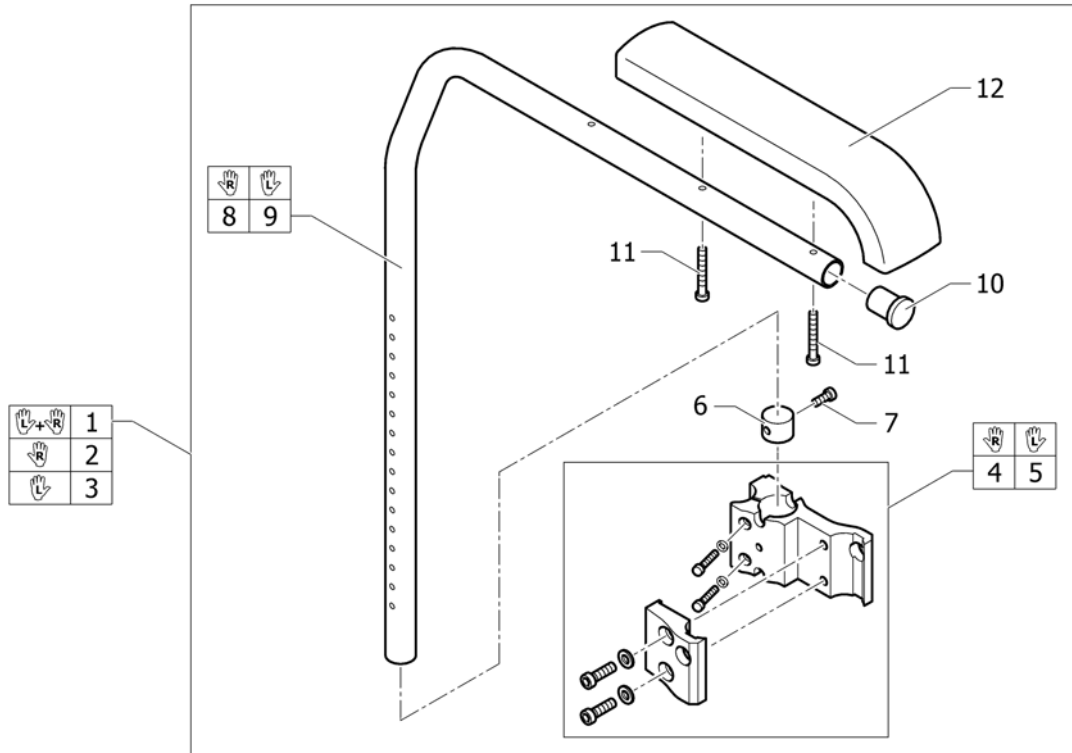

(Tubular armrest)

1	913.1004	Life armst.+arml.std.pp	1
2	913.1157.000	(Tubular armrest right, complete, with standard cushion)	1
3	913.1158.000	(Tubular armrest left, complete, with standard cushion)	1
4	913.1103	(Clamping bracket complete, right)	1
5	913.1009	(Clamping bracket complete, left)	1
6	305.1063	Kusch armst.bev.klem vulbus ps	2
7	100.1084	Kusch bout M5x12 schacht 12.9 ps	2
8	456.1516.956	Kusch armst.re kid/life	1
9	456.1517.956	Kusch armst.li kid/life	1
10	220.1013	Kusch afdekdop 24mm zwart ps ex.Champion	2
11	100.5091	Kusch bout M5x35 schacht 8.8 ps	4
12	702.1004	Kusch arml.gebogen ps ex.Champ/Kid Comp	2