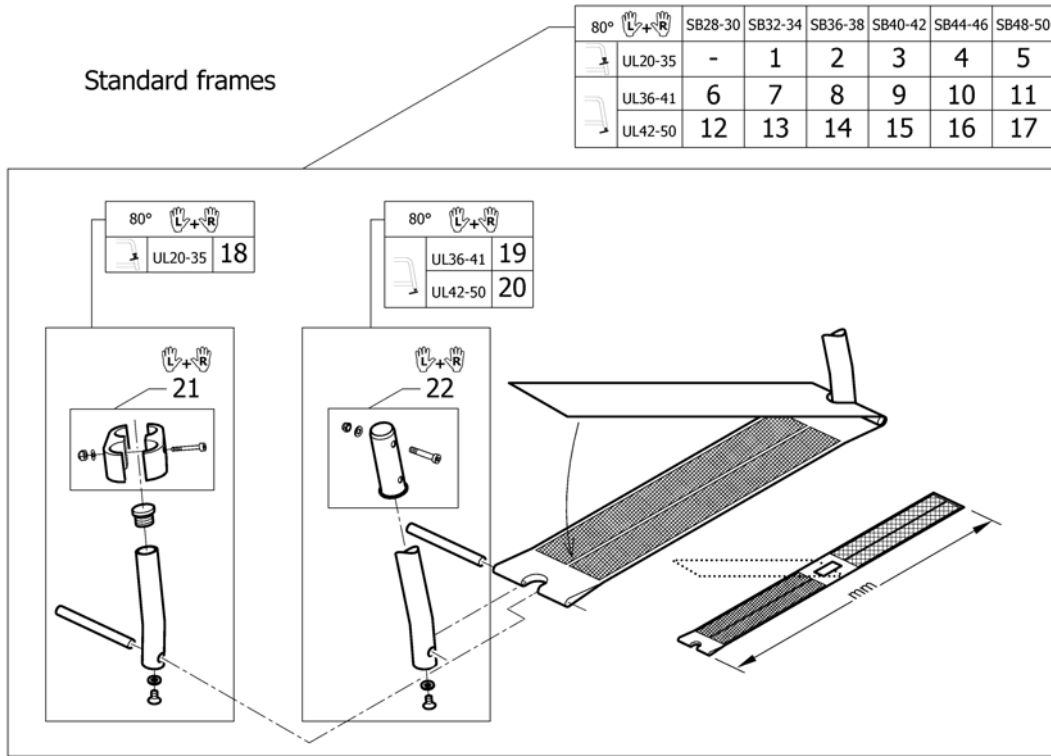

(Footband for 80° front frames standard)

1	1544614	(Footstrap complete 490mm high mounted)	1
2	1544615	(Footstrap complete 570mm high mounted)	1
3	1544616	(Footstrap complete 650mm high mounted)	1
4	1544617	(Footstrap complete 730mm high mounted)	1
5	1544618	(Footstrap complete 810mm high mounted)	1
6	1535984	(Footstrap complete 490mm short)	1
7	1535985	(Footstrap complete 570mm short)	1
8	1535986	(Footstrap complete 650mm short)	1
9	1535987	(Footstrap complete 730mm short)	1
10	1535988	(Footstrap complete 810mm short)	1
11	1535989	(Footstrap complete 890mm short)	1
12	1535990	(Footstrap complete 490mm long)	1
13	1535991	(Footstrap complete 570mm long)	1
14	1535992	(Footstrap complete 650mm long)	1
15	1535993	(Footstrap complete 730mm long)	1
16	1536062	(Footstrap complete 810mm long)	1
17	1536063	(Footstrap complete 890mm long)	1
18	1544620	(Telescopic tube kit for footstrap high mounted, pair)	1
19	1544621	(Telescopic tube kit for footstrap short, pair)	1
20	1544622	(Telescopic tube kit for footstrap long, pair)	1
21	1544613	(Clamping kit for footrest high mounted, pair)	1
22	1532398	(Fixation kit footplate telescope)	1