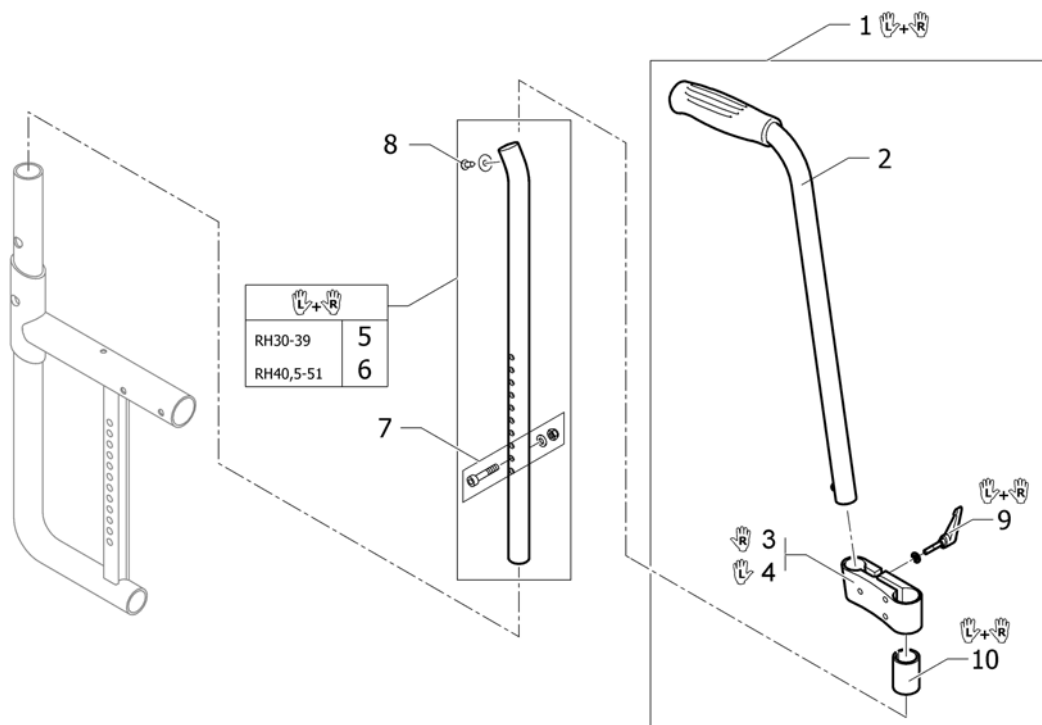

(Push handles, inclined)

1	1517876	Kusch duwh.opb.pp nw.	1
2	1438938	Kusch duwh.opb.ex.bev.ps	2
3	1438939	Kusch duwh.opb.nw.bev. klem re ps	1
4	1438940	kusch duwh.opb.nw.bev. klem li ps	1
5	1540089	(Backrest tubes L without push handles, pair)	1
6	1540090	Kusch rugbuis XL ex.duwh pp Co/UI nieuw	1
7	1540088	(Fixation kit to backrest tube)	1
8	1432083	Kusch set vijzen voor bev.nasp.band rug	1
9	1529799	Kusch duwh.opb.wartel pp	1
10	1581293	(Sleeves for mounting fixture, for rearsset push handles, pair)	1