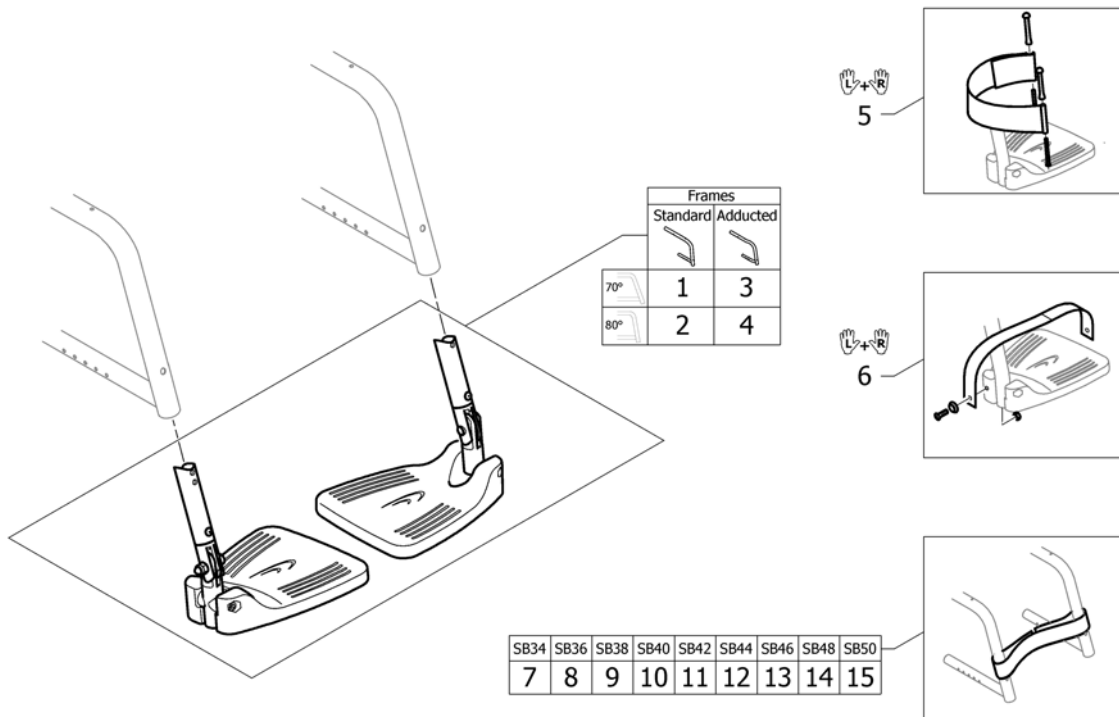

(Footrest 2-piece, angle adjustable)

1	-	(Footrest 2-pieces, angle adjustable for 70° front frames standard)	1
2	-	(Footrest 2-pieces, angle adjustable for 80° front frames standard)	1
3	-	(Footrest 2-pieces, angle adjustable for 70° front frames adducted)	1
4	-	(Footrest 2-pieces, angle adjustable for 80° front frames adducted)	1
5	1437834	Compact hielsteunset	1
6	1438143	(instep strap UL/C04)	1
			01.10.2009 → 31.12.2012
7	1536073	(Calf strap complete, SB34)	1
8	1536074	(Calf strap complete, SB36)	1
9	1536075	(Calf strap complete, SB38)	1
10	1536076	(Calf strap complete, SB40)	1
11	1536077	(Calf strap complete, SB42)	1
12	1536078	(Calf strap complete, SB44)	1
13	1536079	(Calf strap complete, SB46)	1
14	1536080	(Calf strap complete, SB48)	1
15	1536081	(Calf strap complete, SB50)	1