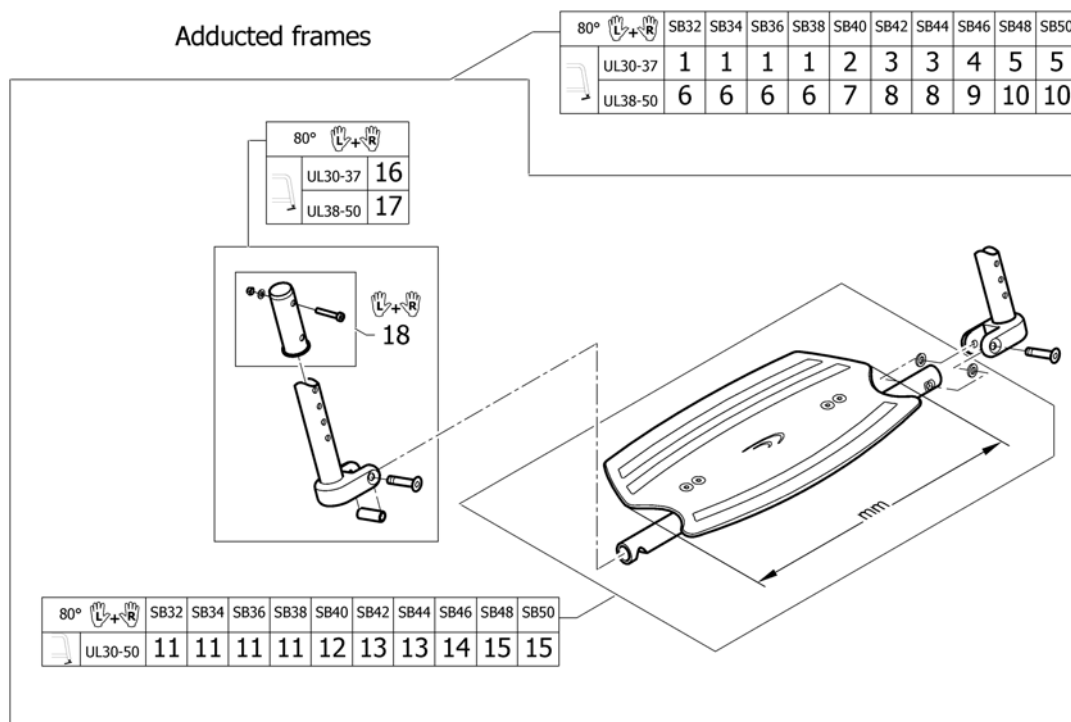

(Footrest 1-piece for 80° front frames adducted)

1	1550574	(Footrest 1-piece complete, 193mm, short)	1
2	1550575	(Footrest 1-piece complete, 222mm, short)	1
3	1550576	(Footrest 1-piece complete, 250mm, short)	1
4	1550577	(Footrest 1-piece complete, 280mm, short)	1
5	1550578	(Footrest 1-piece complete, 308mm, short)	1
6	1550579	(Footrest 1-piece complete, 193mm, long)	1
7	1550580	(Footrest 1-piece complete, 222mm, long)	1
8	1550581	(Footrest 1-piece complete, 250mm, long)	1
9	1550582	(Footrest 1-piece complete, 280mm, long)	1
10	1550583	Compact voetpl.1-dlg zb 44-50 obl.41-51 opkl.cpl	1
11	1550584	(Footrest 1-piece 193mm)	1
12	1550585	(Footrest 1-piece 222mm)	1
13	1550586	(Footrest 1-piece 250mm)	1
14	1550587	(Footrest 1-piece 280mm)	1
15	1550588	(Footrest 1-piece 308mm)	1
16	1535982	(Telescopic tube kit for footrest 1-piece short, pair)	1
17	1535983	Kusch inst.buis kit tbv 1-dl voetpl.lang co/ul	1
18	1532398	(Fixation kit footplate telescope)	1