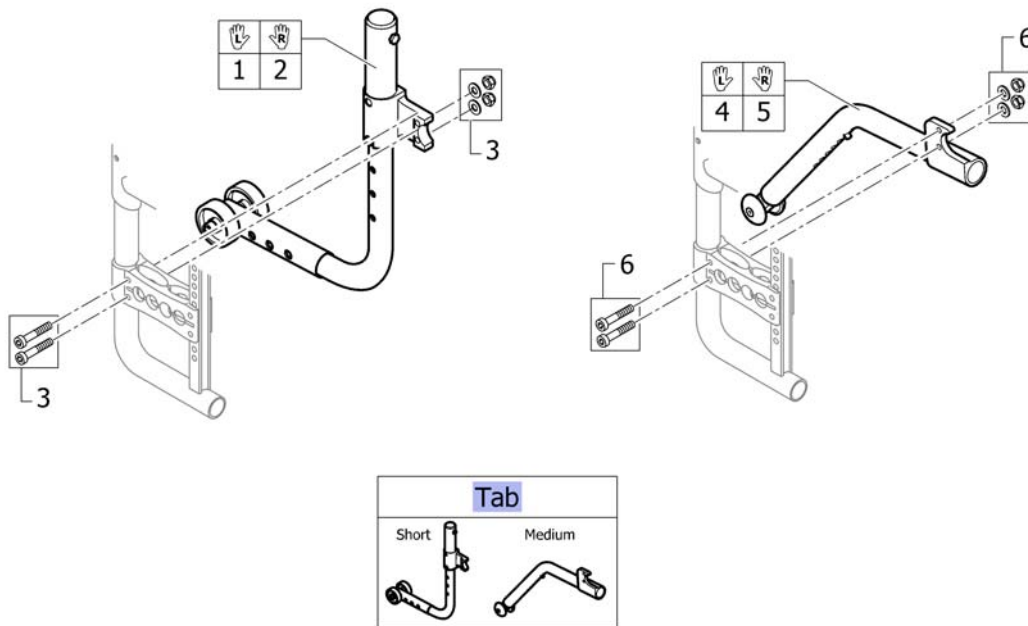

(Antitipper)

Tab	-	(Configuration table Antitipper)	1
1	1550285	Kusch anti-tip li kort Compact/Ultra cpl ps	1
2	1550286	Kusch anti-tip re kort Compact/Ultra cpl ps	1
3	1532013	Kusch bevestigingsset tbv.anti-tip <i>Only for Pos. 1 and 2</i>	1
4	1524912	Kusch anti-tip medium li 12-12-08> Comp/Ultra	1
5	1524911	Kusch anti-tip medium re 12-12-08> Comp/Ultra	1
6	1587986	(Fixation kit to Antitipper) <i>Only for Pos. 4 and 5</i>	1