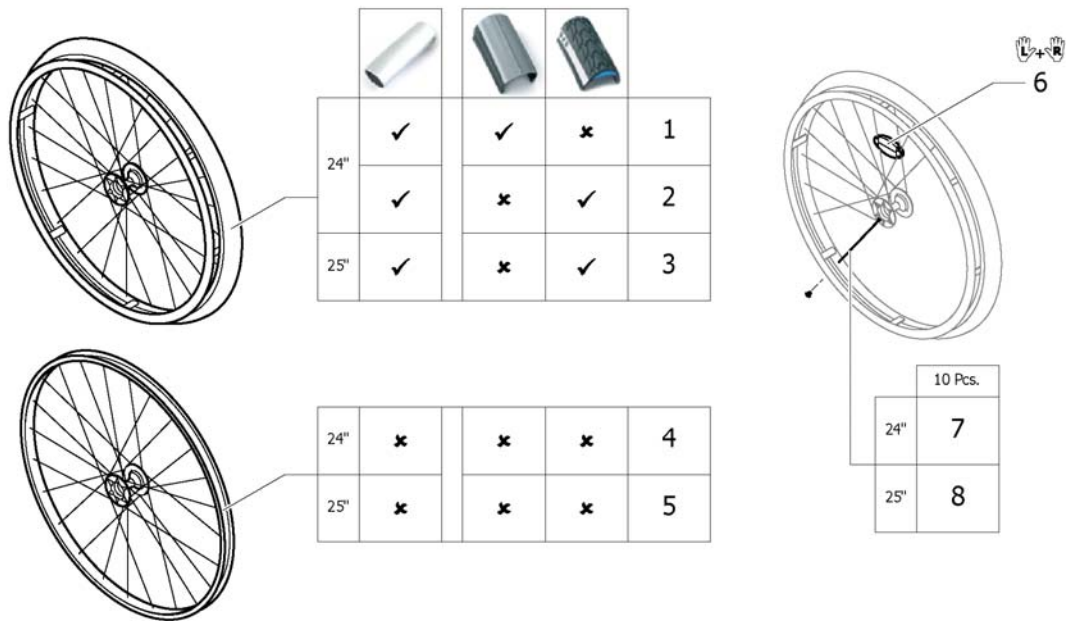

1	1420958-0004	(Wheel 24", High Performance, black, handrim alu, tyre light)	01.01.2010 →	2
1	1420958-0001	(Wheel 24", High Performance, chrome, handrim alu, tyre light wall)	01.07.2011 →	2
1	1420958-0182	(Wheel 24", High Performance, champagne, handrim alu, tyre light)	01.01.2013 →	2
1	1420958-0183	(Wheel 24", High Performance, olive, handrim alu, tyre light)	01.01.2013 →	2
1	1420958-0400	(Wheel 24", High Performance, techno-anthracite, handrim alu, tyre light)		2
1	1420958-0401	(Wheel 24", High Performance, lemon, handrim alu, tyre light wall)	01.10.2009 → 31.12.2012	2
1	1420958-0402	(Wheel 24", High Performance, apricot, handrim alu, tyre light wall)	01.10.2009 → 31.12.2012	2
1	1420958-0404	(Wheel 24", High Performance, b-blue, handrim alu, tyre light wall)		2
1	1420958-0440	(Wheel 24", High Performance, comet red, handrim alu, tyre light wall)		2
1	1420958-0441	(Wheel 24", High Performance, arctic blue, handrim alu, tyre light wall)		2
1	1420958-0444	(Wheel 24", High Performance, copper glaze, handrim alu, tyre light wall)		2
2	1527046-0004	(Wheel 24", High Performance, black, handrim alu, tyre Marathon Evolution)	01.01.2010 →	2
2	1527046-0001	(Wheel 24", High Performance, chrome, handrim alu, tyre Marathon Evolution)	01.07.2011 →	2
2	1527046-0182	(Wheel 24", High Performance, champagne, handrim alu, tyre Marathon Evolution)	01.01.2013 →	2
2	1527046-0183	(Wheel 24", High Performance, olive, handrim alu, tyre Marathon Evolution)	01.01.2013 →	2
2	1527046-0400	(Wheel 24", High Performance, techno-anthracite, handrim alu, tyre Marathon Evolution)		2
2	1527046-0401	(Wheel 24", High Performance, lemon, handrim alu, tyre Marathon Evolution)	01.10.2009 → 31.12.2012	2
2	1527046-0402	Wiel 24"pn.+alu mar.evo. apricot HP cpl ps	01.10.2009 → 31.12.2012	2
2	1527046-0404	(Wheel 24", High Performance, b-blue, handrim alu, tyre Marathon Evolution)		2
2	1527046-0440	(Wheel 24", High Performance, comet red, handrim alu, tyre Marathon Evolution)		2
2	1527046-0441	(Wheel 24", High Performance, arctic blue, handrim alu, tyre Marathon Evolution)		2