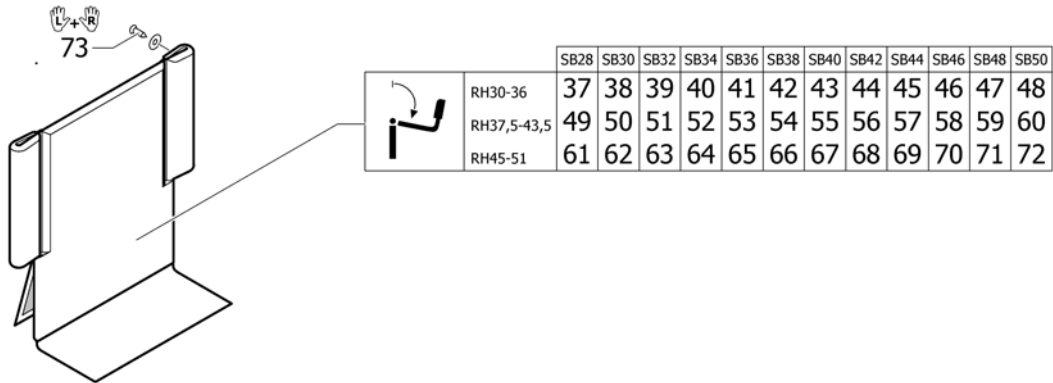

(Back cover, standard 01.01.2012=>)

1	1552080	(Backrest cover SB28 medium)	1
2	1552081	(Backrest cover SB30 medium)	1
3	1552082	(Backrest cover SB32 medium)	1
4	1552083	(Backrest cover SB34 medium)	1
5	1552084	(Backrest cover SB36 medium)	1
6	1552085	(Backrest cover SB38 medium)	1
7	1552086	(Backrest cover SB40 medium)	1
8	1552087	(Backrest cover SB42 medium)	1
9	1552088	(Backrest cover SB44 medium)	1
10	1552089	(Backrest cover SB46 medium)	1
11	1552090	(Backrest cover SB48 medium)	1
12	1552091	(Backrest cover SB50 medium)	1
13	1552092	(Backrest cover SB28 long)	1
14	1552093	(Backrest cover SB30 long)	1
15	1552094	(Backrest cover SB32 long)	1
16	1552095	(Backrest cover SB34 long)	1
17	1552096	(Backrest cover SB36 long)	1
18	1552097	(Backrest cover SB38 long)	1
19	1552098	(Backrest cover SB40 long)	1
20	1552099	(Backrest cover SB42 long)	1
21	1552100	(Backrest cover SB44 long)	1
22	1552101	(Backrest cover SB46 long)	1
23	1552102	(Backrest cover SB48 long)	1
24	1552103	(Backrest cover SB50 long)	1
25	1552104	(Backrest cover SB28 X-long)	1
26	1552105	(Backrest cover SB30 X-long)	1
27	1552106	(Backrest cover SB32 X-long)	1
28	1552107	(Backrest cover SB34 X-long)	1
29	1552108	(Backrest cover SB36 X-long)	1
30	1552109	(Backrest cover SB38 X-long)	1
31	1552110	(Backrest cover SB40 X-long)	1