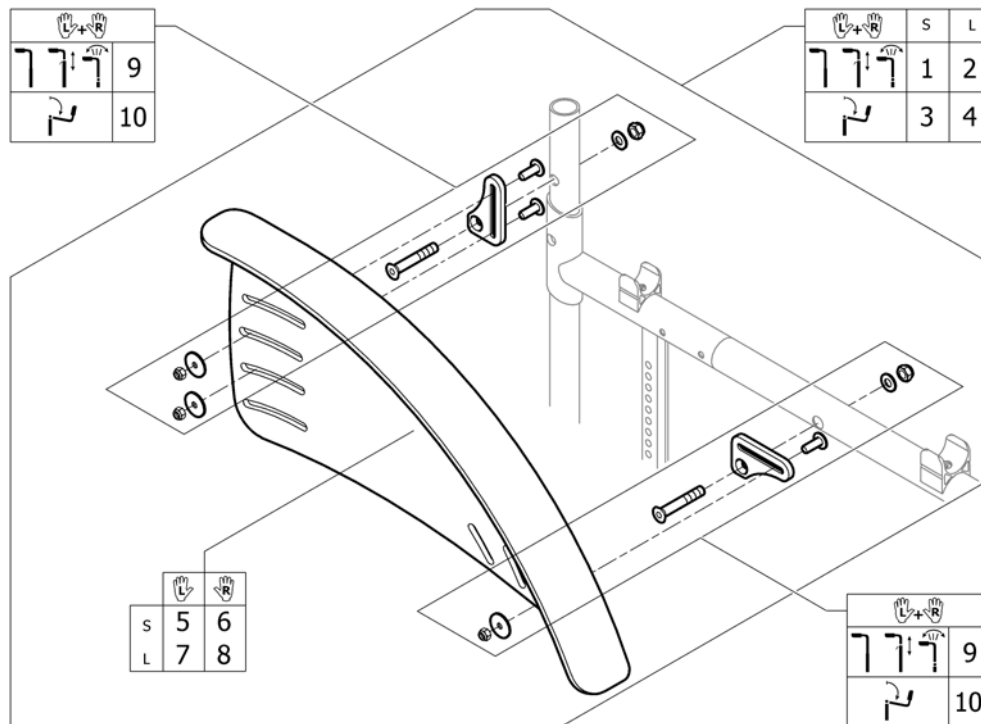

(Mudguards fixe)

1	1540006	Kusch spatbord small cpl +bev.pp UI	1
2	1540007	Kusch spatbord large cpl +bev.pp UI	1
3	1540917	(Mudguard Carbon S complete to backrest foldable, pair)	1
4	1540918	(Mudguard Carbon L complete to backrest foldable, pair)	1
5	1529781	Kusch spatbord carbon li mt.S UI/Co ex.bev ps	1
6	1529782	Kusch spatbord carbon re mt.S UI/Co ex.bev ps	1
7	1529783	Kusch spatbord carbon li mt.L UI/Co ex.bev.ps	1
8	1529784	Kusch spatbord carbon re mt.L UI/Co ex.bev.ps	1
9	1540005	(Fixation kit for clothes-guard and mudguard)	1
10	1540916	(Fixation kit for clothes-guard and mudguard to backrest foldable)	1