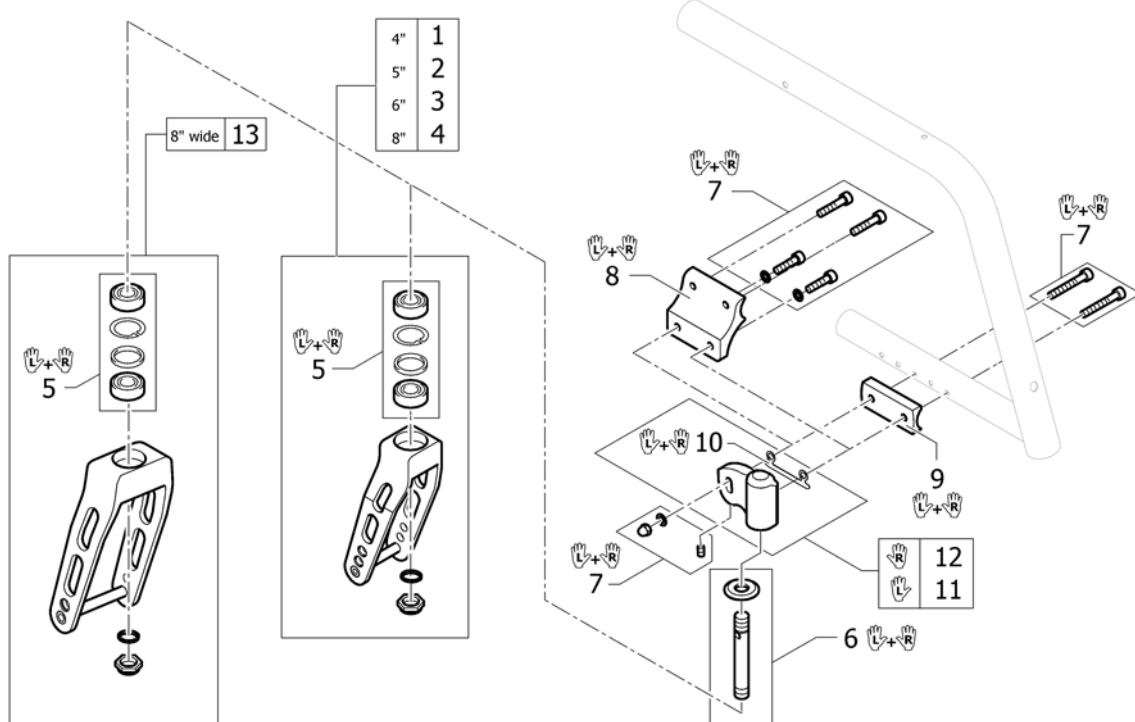

(Front wheel supporter)

1	1532028-0004	Kusch voorvork 4'ex.as ex.bev.zwart Comp/Ultra		2
1	1532028-0001	(Front fork 4", chrome)	01.07.2011 →	2
1	1532028-0182	(Front fork 4", champagne)	01.01.2013 →	2
1	1532028-0183	(Front fork 4", olive)	01.01.2013 →	2
1	1532028-0400	(Front fork 4", techno-anthrazit)		2
1	1532028-0401	(Front fork 4", lemon)	01.10.2009 → 31.12.2012	2
1	1532028-0402	(Front fork 4", apricot)	01.10.2009 → 31.12.2012	2
1	1532028-0404	(Front fork 4", b-blue)		2
1	1532028-0440	(Front fork 4", comet red)		2
1	1532028-0441	(Front fork 4", arctic blue)		2
1	1532028-0444	(Front fork 4", copper glaze)		2
2	1532029-0004	Kusch voorvork 5'ex.as ex.bev.zwart Comp/Ultra		2
2	1532029-0001	(Front fork 5", chrome)	01.07.2011 →	2
2	1532029-0182	(Front fork 5", champagne)	01.01.2013 →	2
2	1532029-0183	(Front fork 5", olive)	01.01.2013 →	2
2	1532029-0400	(Front fork 5", techno-anthrazit)		2
2	1532029-0401	(Front fork 5", lemon)	01.10.2009 → 31.12.2012	2
2	1532029-0402	(Front fork 5", apricot)	01.10.2009 → 31.12.2012	2
2	1532029-0404	(Front fork 5", b-blue)		2
2	1532029-0440	(Front fork 5", comet red)		2
2	1532029-0441	(Front fork 5", arctic blue)		2
2	1532029-0444	(Front fork 5", copper glaze)		2
3	1532030-0004	Kusch voorvork 6'ex.as ex.bev.zwart Comp/Ultra		2
3	1532030-0001	(Front fork 6", chrome)	01.07.2011 →	2
3	1532030-0182	(Front fork 6", champagne)	01.01.2013 →	2
3	1532030-0183	(Front fork 6", olive)	01.01.2013 →	2
3	1532030-0400	(Front fork 6", techno-anthrazit)		2
3	1532030-0401	(Front fork 6", lemon)	01.10.2009 → 31.12.2012	2