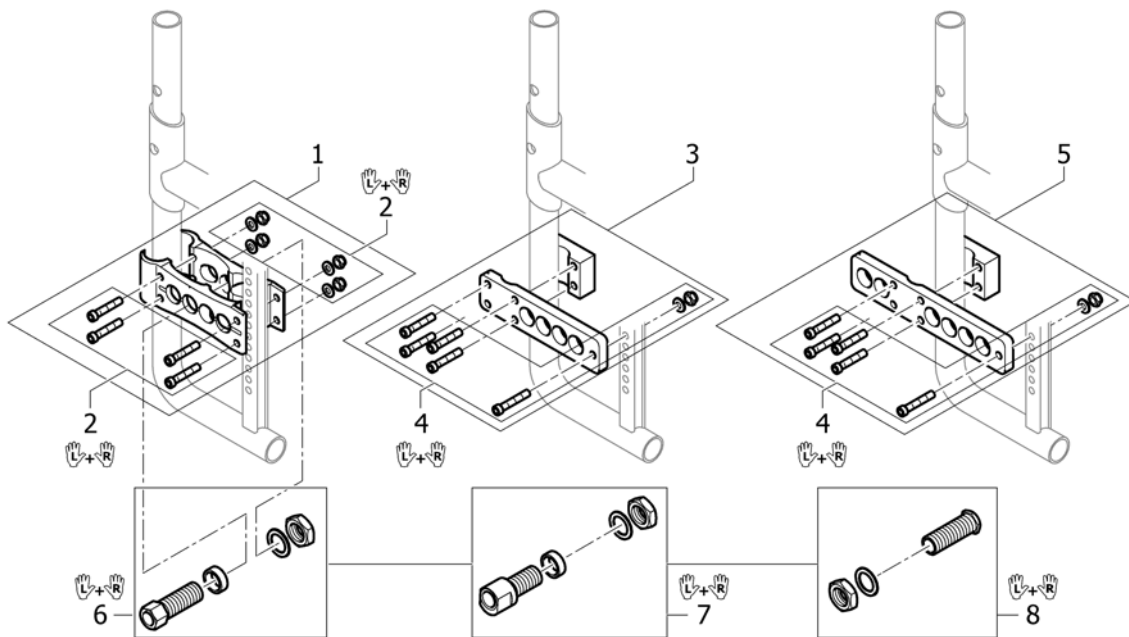

1	1539962-0004	Kusch asplaat std set zwart ps Co/UI		2
1	1539962-0001	(adapterplate set chrome)	01.07.2011 →	2
1	1539962-0182	(adapterplate set Champagne)	01.01.2013 →	2
1	1539962-0183	(adapterplate set olive)	01.01.2013 →	2
1	1539962-0400	(adapterplate set Tecno)		2
1	1539962-0401	(adapterplate set Lemon)	01.10.2009 → 31.12.2012	2
1	1539962-0402	(adapterplate set Apricot)	01.10.2009 → 31.12.2012	2
1	1539962-0404	(adapterplate set B-Blue)		2
1	1539962-0440	(adapterplate set comet red)		2
1	1539962-0441	(adapterplate set arctic blue)		2
1	1539962-0444	(adapterplate set copper glaze)		2
2	1539985	(Fixation kit for adapter plate, standard)		1
3	1539989	(Adapterplate set for drumbrake or 4° with siderest)		2
4	1539986	(Fixation kit to adapter plate, drumbrake)		1
5	1539990	(Adapterplate set for Rearwhelextension)		2
6	1556079	(Adaptersleeve set 1°, pair) <i>Replaces 1539987</i>		1
7	1539988	Kusch as busset 4 gr pp Compact/Ultra 2010		1
8	1527082	(Adaptersleeve set 1° for siderest with desc function, pair)		1