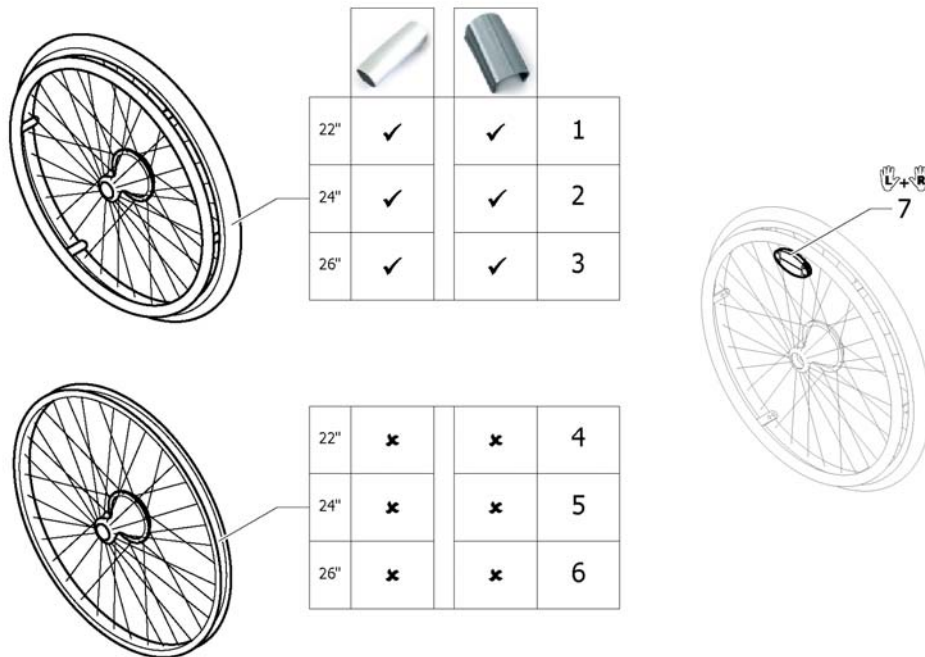

1	1578804	(Ultra-light fibre wheel with tyre Schwalbe One) <i>Replaces 1547628</i>	20.11.2013 → 31.12.2013	2
2	1571088	(Spoke reflection for Spinergy wheel, pair) <i>Replaces 1451931</i>		1

(Drumbrake wheel)