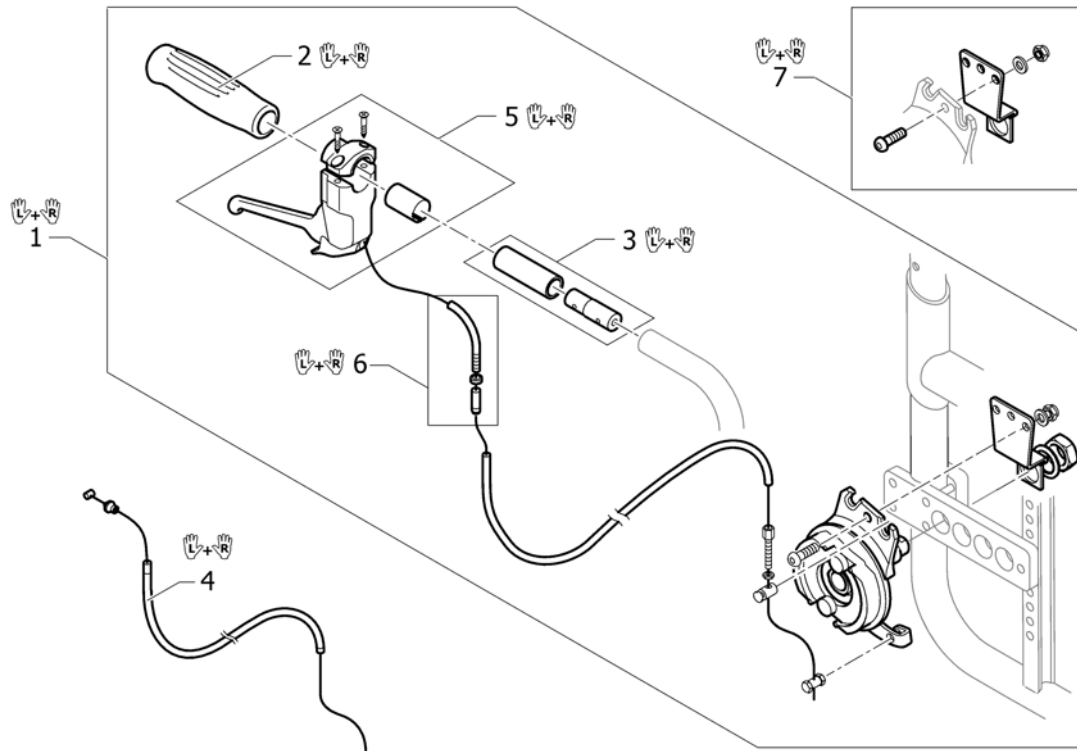

(Drum brake)

1	1532014	(Drumbrake set Compact / Ultra Light 09)	1
2	1507734	Kusch duwh.rubber zwart ps	1
3	1527108	(Push handle extension for drumbrake, pair)	1
4	1564310	(Drumbrake cable with hose, pair)	1
5	1580442	(Drumbrake handle, pair)	1
6	1580441	(Guide tube for Drumbrake, pair)	1
7	1583458	(Latch pivot point for drumbrake, pair)	1