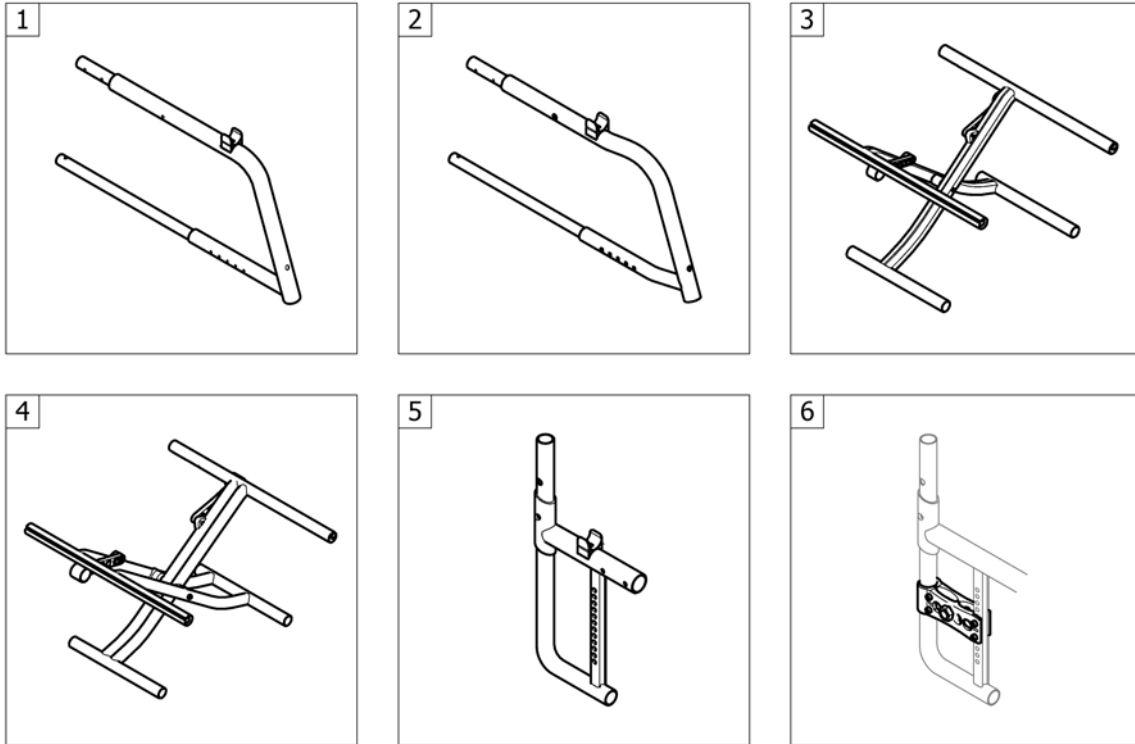

(CHASSIS)

1	-	(Front frames standard)	1
2	-	(Front frames adducted)	1
3	-	(Cross brace single, SB28-42)	1
4	-	(Cross brace double, SB44-50)	1
5	-	(Rear frames)	1
6	-	(Rear wheel fixation)	1