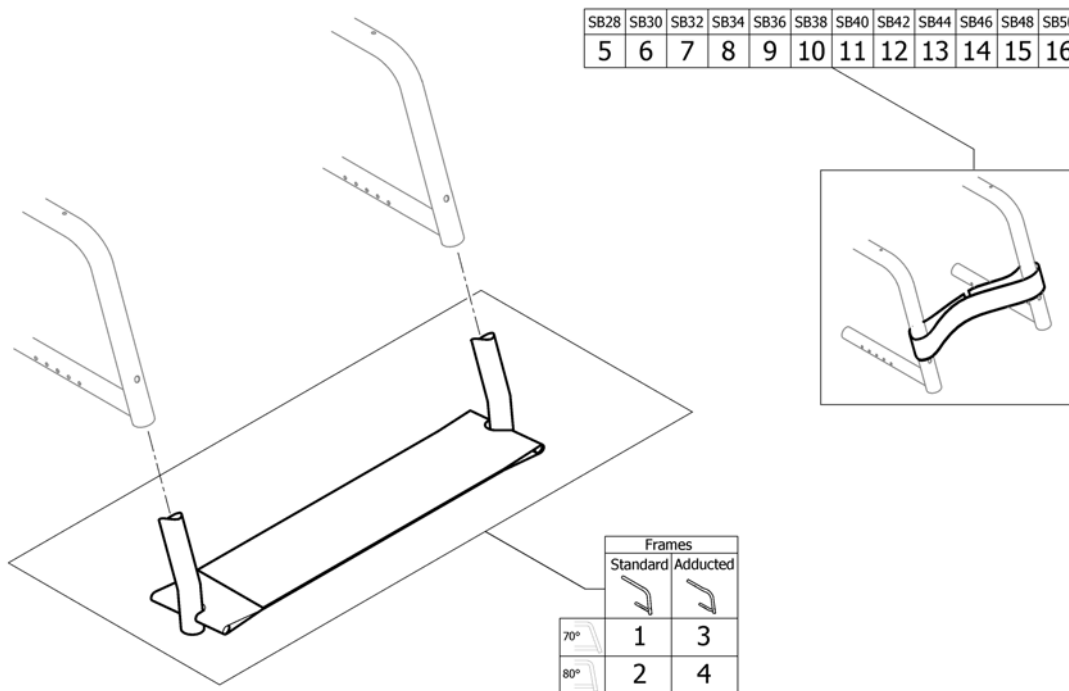

(Footband)

1	-	(Footband for 70° front frames standard)	1
2	-	(Footband for 80° front frames standard)	1
3	-	(Footband for 70° front frames adducted)	1
4	-	(Footband for 80° front frames adducted)	1
5	1536070	(Calf strap complete, SB28)	1
6	1536071	(Calf strap complete, SB30)	1
7	1536072	(Calf strap complete, SB32)	1
8	1536073	(Calf strap complete, SB34)	1
9	1536074	(Calf strap complete, SB36)	1
10	1536075	(Calf strap complete, SB38)	1
11	1536076	(Calf strap complete, SB40)	1
12	1536077	(Calf strap complete, SB42)	1
13	1536078	(Calf strap complete, SB44)	1
14	1536079	(Calf strap complete, SB46)	1
15	1536080	(Calf strap complete, SB48)	1
16	1536081	(Calf strap complete, SB50)	1