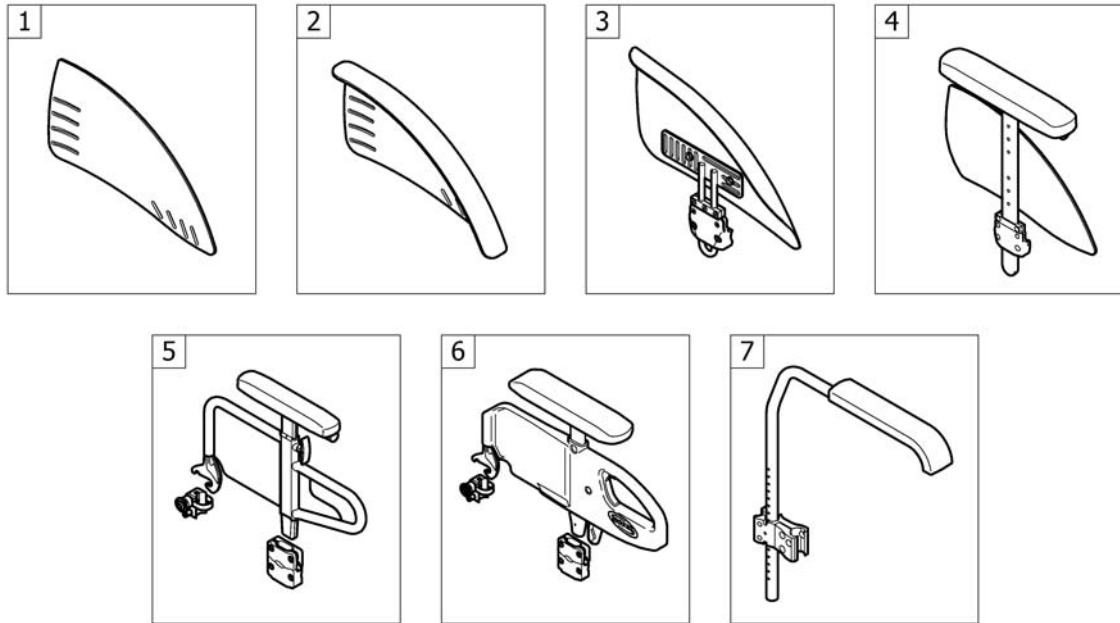

1	-	(Clothes-guards)		1
2	-	(Mudguards fixe)		1
3	-	(Mudguards removable)		1
4	-	(Siderest height adjustable)		1
5	-	(Siderest in colours, flip-back and height adjustable)	01.01.2010 → 31.12.2012	1
6	-	(Siderest with desk function)		1
7	-	(Tubular armrest)		1