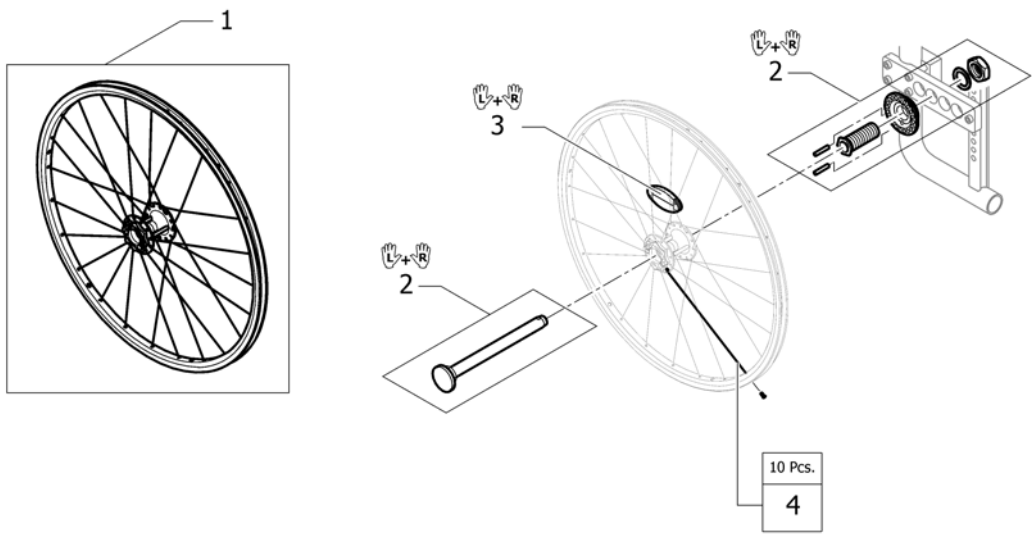

1	1570645	(Hub brake wheel 24" without handrim, without tyre)	2
2	1570652	(Mounting kit with Quickrelease for Hub brake, pair)	1
3	1571073	(Spokereflexion, pair) <i>Replaces 220.1033</i>	1
4	1579088	(Spokes kit for Hub brake wheel 24", 10 Pcs.)	1