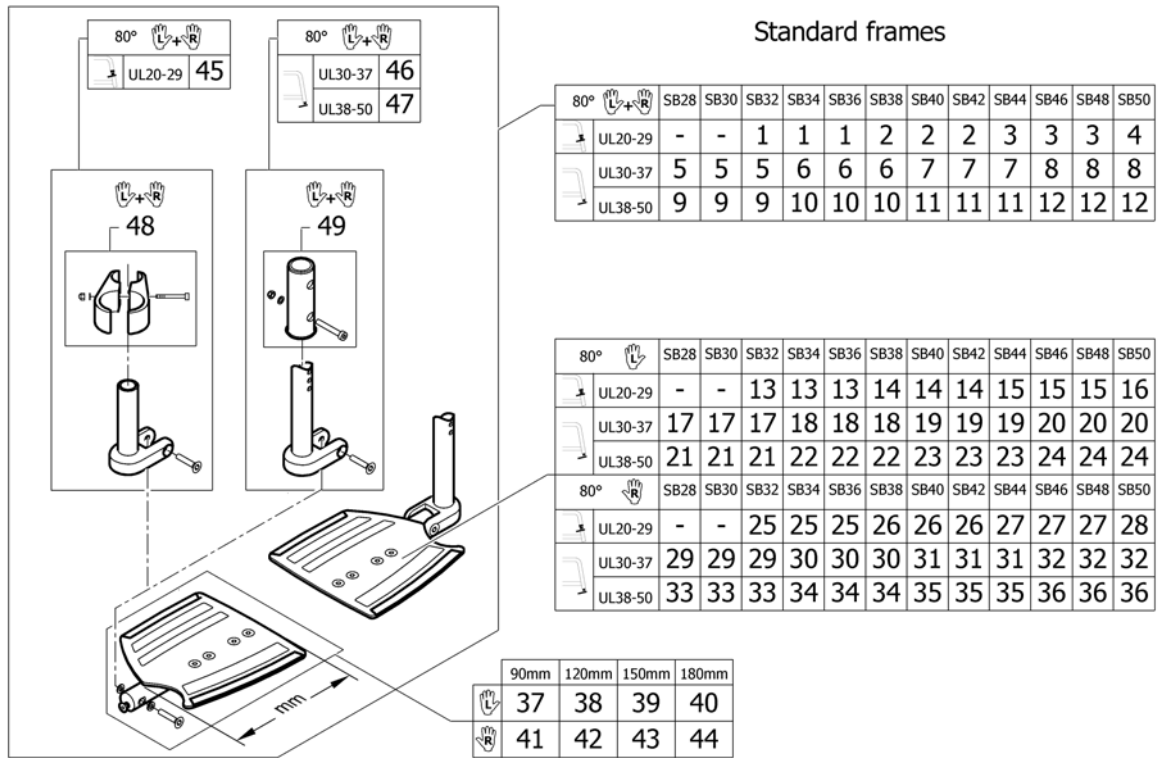

(Footrest carbon 2-pieces for 80° front frames standard)

1	1545434	(Footrest carbon 2-pc. 90mm, high mounted, pair, complete)	1
2	1545435	(Footrest carbon 2-pc. 120mm, high mounted, pair, complete)	1
3	1545436	(Footrest carbon 2-pc. 150mm, high mounted, pair, complete)	1
4	1545437	(Footrest carbon 2-pc. 180mm, high mounted, pair, complete)	1
5	1545438	(Footrest carbon 2-pc. 90mm, short, pair, complete)	1
6	1545439	Kusch voetpl.carbon zb38 kort 120mm pp cpl	1
7	1545440	(Footrest carbon 2-pc. 150mm, short, pair, complete)	1
8	1545441	(Footrest carbon 2-pc. 180mm, short, pair, complete)	1
9	1545442	(Footrest carbon 2-pc. 90mm, long, pair, complete)	1
10	1545443	(Footrest carbon 2-pc. 120mm, long, pair, complete)	1
11	1545444	Kusch voetpl.carbon lang 150mm pp cpl	1
12	1545445	(Footrest carbon 2-pc. 180mm, long, pair, complete)	1
13	1545772	(Footrest carbon 2-pc. 90mm, high mounted, left, complete)	1
14	1545773	(Footrest carbon 2-pc. 120mm, high mounted, left, complete)	1
15	1545774	(Footrest carbon 2-pc. 150mm, high mounted, left, complete)	1
16	1545775	(Footrest carbon 2-pc. 180mm, high mounted, left, complete)	1
17	1545776	(Footrest carbon 2-pc. 90mm, short, left, complete)	1
18	1545777	(Footrest carbon 2-pc. 120mm, short, left, complete)	1
19	1545778	(Footrest carbon 2-pc. 150mm, short, left, complete)	1
20	1545779	(Footrest carbon 2-pc. 180mm, short, left, complete)	1
21	1545780	(Footrest carbon 2-pc. 90mm, long, left, complete)	1
22	1545781	(Footrest carbon 2-pc. 120mm, long, left, complete)	1
23	1545782	(Footrest carbon 2-pc. 150mm, long, left, complete)	1
24	1545783	(Footrest carbon 2-pc. 180mm, long, left, complete)	1
25	1545760	(Footrest carbon 2-pc. 90mm, high mounted, right, complete)	1
26	1545761	(Footrest carbon 2-pc. 120mm, high mounted, right, complete)	1
27	1545762	(Footrest carbon 2-pc. 150mm, high mounted, right, complete)	1
28	1545763	(Footrest carbon 2-pc. 180mm, high mounted, right, complete)	1
29	1545764	(Footrest carbon 2-pc. 90mm, short, right, complete)	1
30	1545765	(Footrest carbon 2-pc. 120mm, short, right, complete)	1
31	1545766	(Footrest carbon 2-pc. 150mm, short, right, complete)	1