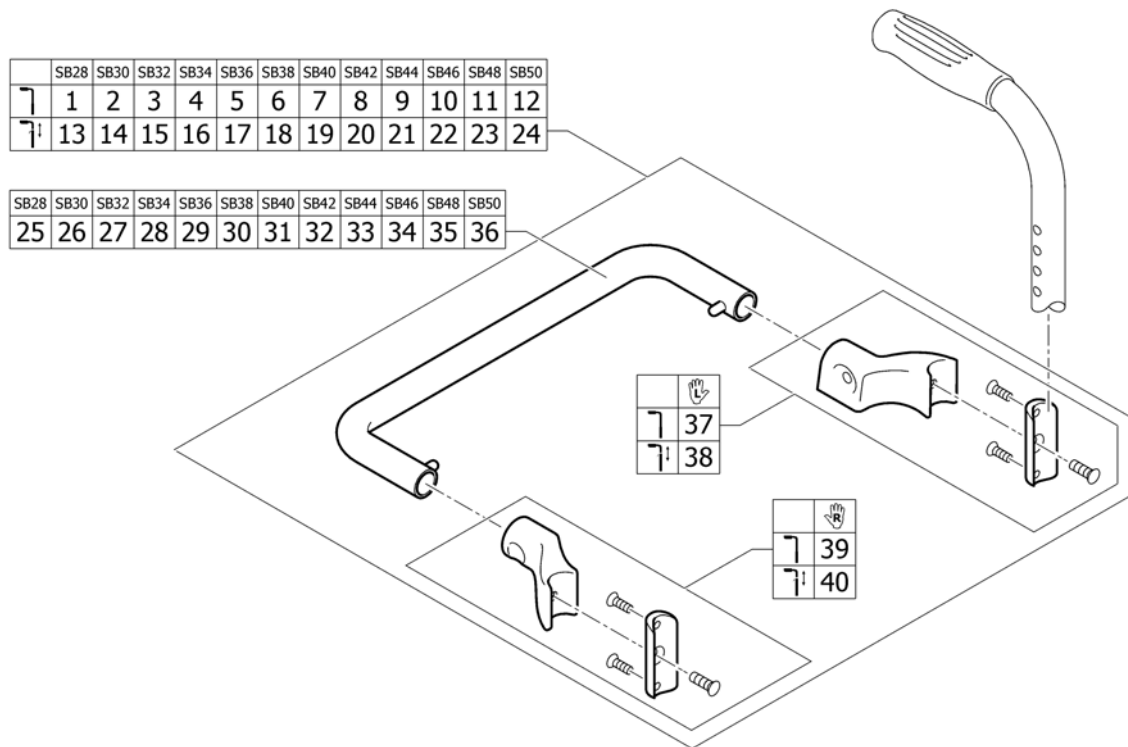

1	1540096	(Stabilizing bar complete SB28 for backrest tubes Ø20)	1
2	1540097	(Stabilizing bar complete SB30 for backrest tubes Ø20)	1
3	1517978	(Stabilizing bar complete SB32 for backrest tubes Ø20)	1
4	1517979	(Stabilizing bar complete SB34 for backrest tubes Ø20)	1
5	1517980	(Stabilizing bar complete SB36 for backrest tubes Ø20)	1
6	1517981	(Stabilizing bar complete SB38 for backrest tubes Ø20)	1
7	1517982	Life rugfix.zb40 cpl tbv rug diam.20mm	1
8	1517983	Life rugfix.zb42 cpl tbv rug ° 20mm Comp/UI	1
9	1517984	Life rugfix.zb44 cpl tbv rug ° 20mm Comp/UI	1
10	1517985	(Stabilizing bar complete SB46 for backrest tubes Ø20)	1
11	1517986	Life rugfix.zb48 cpl tbv rug ° 20mm Comp/UI	1
12	1517987	Life rugfix.zb50 cpl tbv rug ° 20mm Comp/UI	1
13	1540098	(Stabilizing bar complete SB28 for backrest tubes Ø25)	1
14	1540099	(Stabilizing bar complete SB30 for backrest tubes Ø25)	1
15	1517988	(Stabilizing bar complete SB32 for backrest tubes Ø25)	1
16	1517989	(Stabilizing bar complete SB34 for backrest tubes Ø25)	1
17	1517990	(Stabilizing bar complete SB36 for backrest tubes Ø25)	1
18	1517991	Life rugfix.zb38 cpl tbv rug ° 25mm Comp/UI	1
19	1517992	Life rugfix.zb40 cpl tbv rug ° 25mm Comp/UI	1
20	1517993	Life rugfix.zb42 cpl tbv rug ° 25mm Comp/UI	1
21	1517994	(Stabilizing bar complete SB44 for backrest tubes Ø25)	1
22	1517995	Life rugfix.zb46 cpl tbv rug ° 25mm Comp/UI	1
23	1517996	(Stabilizing bar complete SB48 for backrest tubes Ø25)	1
24	1517997	(Stabilizing bar complete SB50 for backrest tubes Ø25)	1
25	1540100	(Stabilizing bar SB28)	1
26	1540101	(Stabilizing bar SB30)	1
27	1517998	(Stabilizing bar SB32)	1
28	1517999	(Stabilizing bar SB34)	1
29	1518000	(Stabilizing bar SB36)	1
30	1518001	(Stabilizing bar SB38)	1
31	1518002	(Stabilizing bar SB40)	1