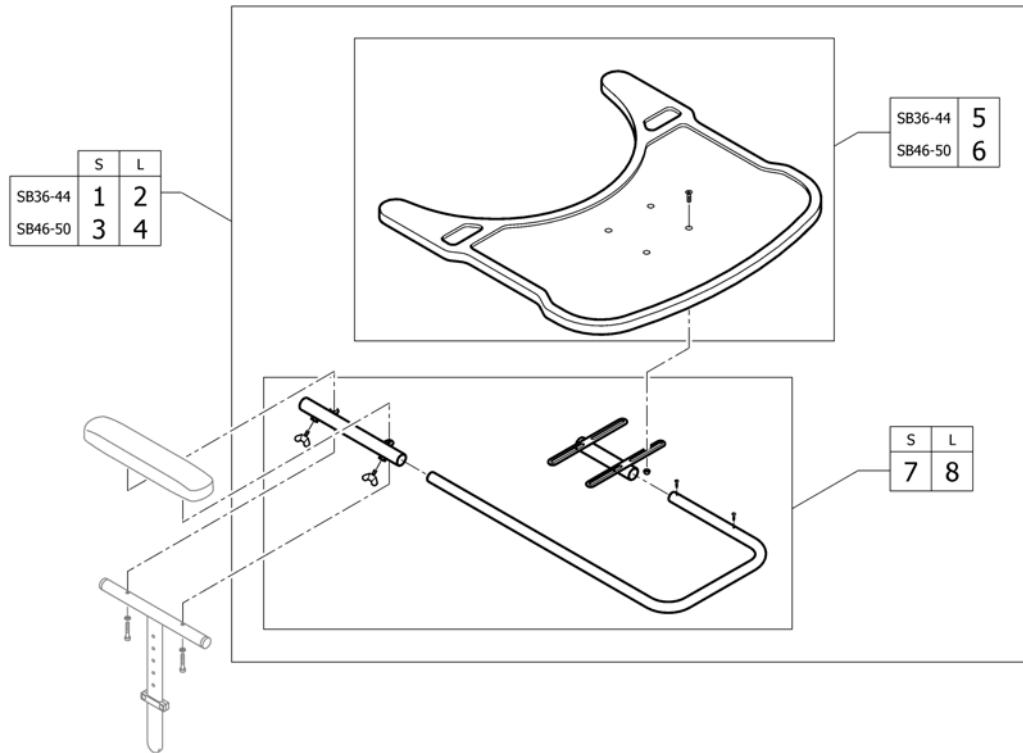

(Luggage holder)

1 1547626

K-Serie G3 bagagehouder op frame voorzijde pp

1

(Therapy table)

1	1439492	(Therapy table M complete for Armrest short)	1
2	1438374	(Therapy table M complete to Armrest long)	1
3	1439493	(Therapy table L complete for Armrest short)	1
4	1438375	(Therapy table L complete to Armrest long)	1
5	1582670	(Therapy table M)	1
6	1582671	(Therapy table L)	1
7	1582672	(Fixation kit for therapy table on armrest short)	1
8	1582673	(Fixation kit for therapy table on armrest long)	1