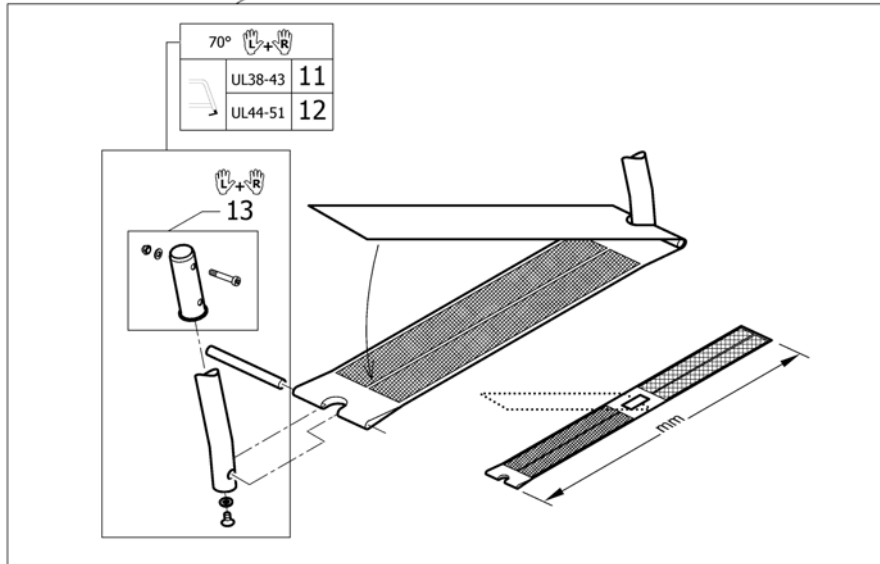

(Footband for 70° front frames adducted)

Adducted frames

70°	SB32-34	SB36-38	SB40-42	SB44-46	SB48-50
UL38-43	1	2	3	4	5
UL44-51	6	7	8	9	10

70°	
UL38-43	11
UL44-51	12