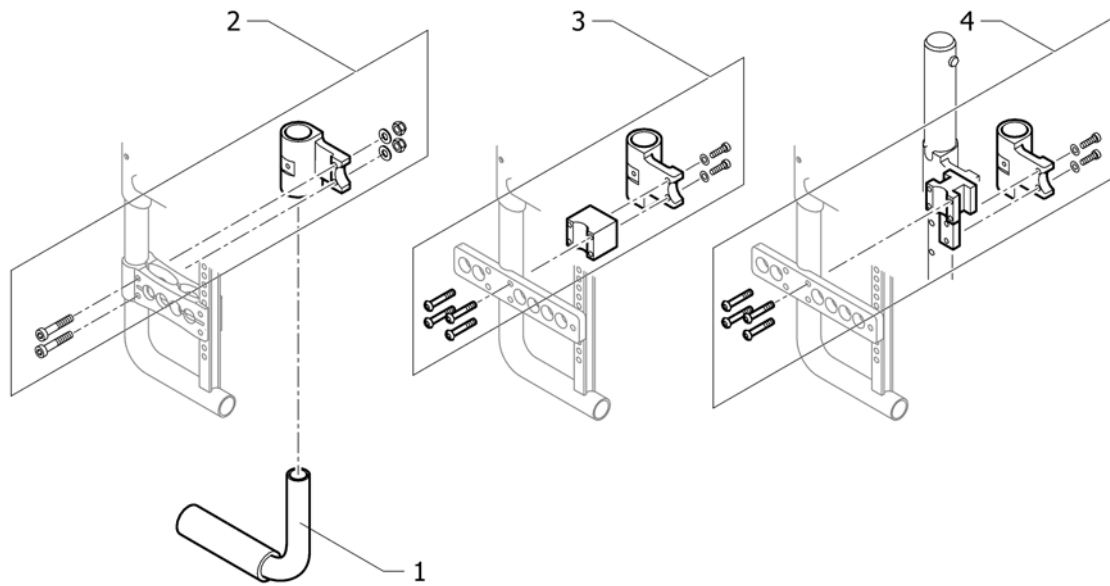

(Tipper aid)

1	1438213	Kusch trapdop cpl Compact/UI	1
2	1532010	Kusch adapter tbv.opname anti-tip/trapd./transitw	1
3	1532011	(Adaptation holder kit (adapter plate for rear wheel ext. or drum brake))	2
4	1532012	(Adaptation holder kit for 2nd Adaptation (adapter plate for rear wheel ext. or drum brake))	2