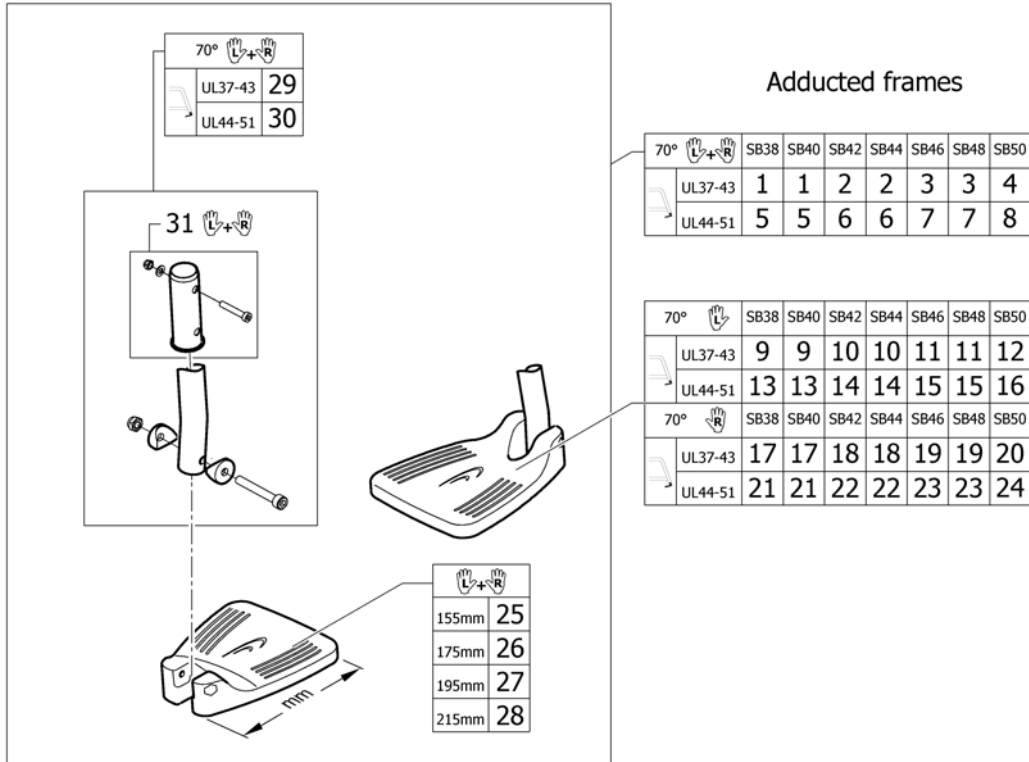

(Footrest 2-pieces for 70° front frames adducted)

1	1544826	(Footrest 2-pc. 155mm, for frame 70° & 80° short, pair, complete)	1
2	1544827	(Footrest 2-pc. 175mm, for frame 70° & 80° short, pair, complete)	1
3	1544828	Kusch voetpl.zb36/38 vast obl.34-44 pp fr.70/80 UI/Co	1
4	1544906	(Footrest 2-pc. 215mm, for frame 70° & 80° short, pair, complete)	1
5	1544908	(Footrest 2-pc. 155mm, for frame 70° & 80° long, pair, complete)	1
6	1544909	(Footrest 2-pc. 175mm, for frame 70° & 80° long, pair, complete)	1
7	1544910	Kusch voetpl.zb42-44 obl 45-51 std pp Co/UI	1
8	1544911	(Footrest 2-pc. 215mm, for frame 70° & 80° long, pair, complete)	1
9	1545357	(Footrest 2-pc. 155mm, for frame 70° & 80° short, left, complete)	1
10	1545358	(Footrest 2-pc. 175mm, for frame 70° & 80° short, left, complete)	1
11	1545359	(Footrest 2-pc. 195mm, for frame 70° & 80° short, left, complete)	1
12	1545360	Kusch voetpl.zb46 OBL ko rt tbv.70/80gr li Co/UI	1
13	1545362	(Footrest 2-pc. 155mm, for frame 70° & 80° long, left, complete)	1
14	1545363	(Footrest 2-pc. 175mm, for frame 70° & 80° long, left, complete)	1
15	1545364	Kusch voetpl.zb44 obl la ng tbv.70/80gr.li Co/UI	1
16	1545365	(Footrest 2-pc. 215mm, for frame 70° & 80° long, left, complete)	1
17	1545372	(Footrest 2-pc. 155mm, for frame 70° & 80° short, right, complete)	1
18	1545373	(Footrest 2-pc. 175mm, for frame 70° & 80° short, right, complete)	1
19	1545374	(Footrest 2-pc. 195mm, for frame 70° & 80° short, right, complete)	1
20	1545375	(Footrest 2-pc. 215mm, for frame 70° & 80° short, right, complete)	1
21	1545377	(Footrest 2-pc. 155mm, for frame 70° & 80° long, right, complete)	1
22	1545378	(Footrest 2-pc. 175mm, for frame 70° & 80° long, right, complete)	1
23	1545379	Kusch voetpl.zb44 obl la ng tbv.70/80gr.re Co/UI	1
24	1545380	(Footrest 2-pc. 215mm, for frame 70° & 80° long, right, complete)	1
25	1579331	(Footrest 2-pc. 155mm, pair) <i>Replaces 1432350 and 1432351</i>	1
26	1579332	Kusch voetpl.ex.inst. buis 175mm pp Co/UI <i>Replaces 1432352 and 1432353</i>	1
27	1579333	(Footrest 2-pc. 195mm, pair) <i>Replaces 1432354 and 1432355</i>	1
28	1579334	(Footrest 2-pc. 215mm, pair) <i>Replaces 1432356 and 1432357</i>	1