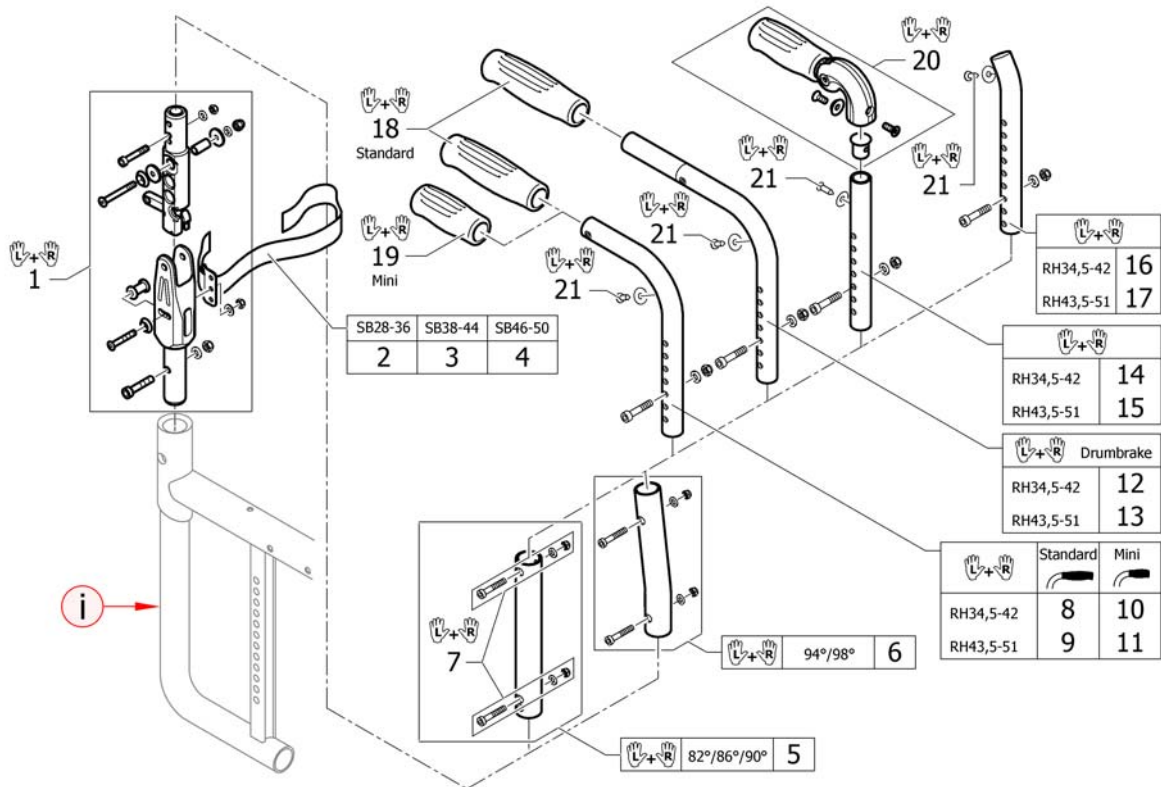

(Push handles for backrest foldable and angle adjustable)

i	-	(A special rear frame is necessary. Please see chapter CHASSIS.)	0
1	1540054	Kusch ontgr.mech.tbv.rug neerkl.baar pp cpl	1
2	1540066	(Backrest band short for backrest foldable)	1
3	1540067	(Backrest band medium for backrest foldable)	1
4	1540068	(Backrest band long for backrest foldable)	1
5	1540063	(Tube kit medium to angle adjustable back)	1
6	1540064	(Tube kit lumbar to angle adjustable back)	1
7	1540065	(Screw kit for telescopic tube)	1
8	1540055	(Push handles standard, XS, pair)	1
9	1540056	(Push handles standard, S, pair)	1
10	1540069	(Push handles mini, XS, pair)	1
11	1540070	(Push handles mini, S, pair)	1
12	1540057	(Push handles XS to drum brake, pair)	1
13	1540058	(Push handles S to drum brake, pair)	1
14	1540059	(Backrest tube straight XS to foldable push handles, pair)	1
15	1540060	Ultra Light rugbuis bvdI tbv.verst.b.rh39-51 pp	1
16	1540061	(Backrest tubes S without push handles, pair)	1
17	1540062	(Backrest tubes M without push handles, pair)	1
18	1507734	Kusch duwh.rubber zwart ps	1
19	1525126	Kusch duw handvat rubber mini pp	1
20	1507733	Kusch.duwh.neerklapb. pp	1
21	1432083	Kusch set vijzen voor bev.nasp.band rug	1