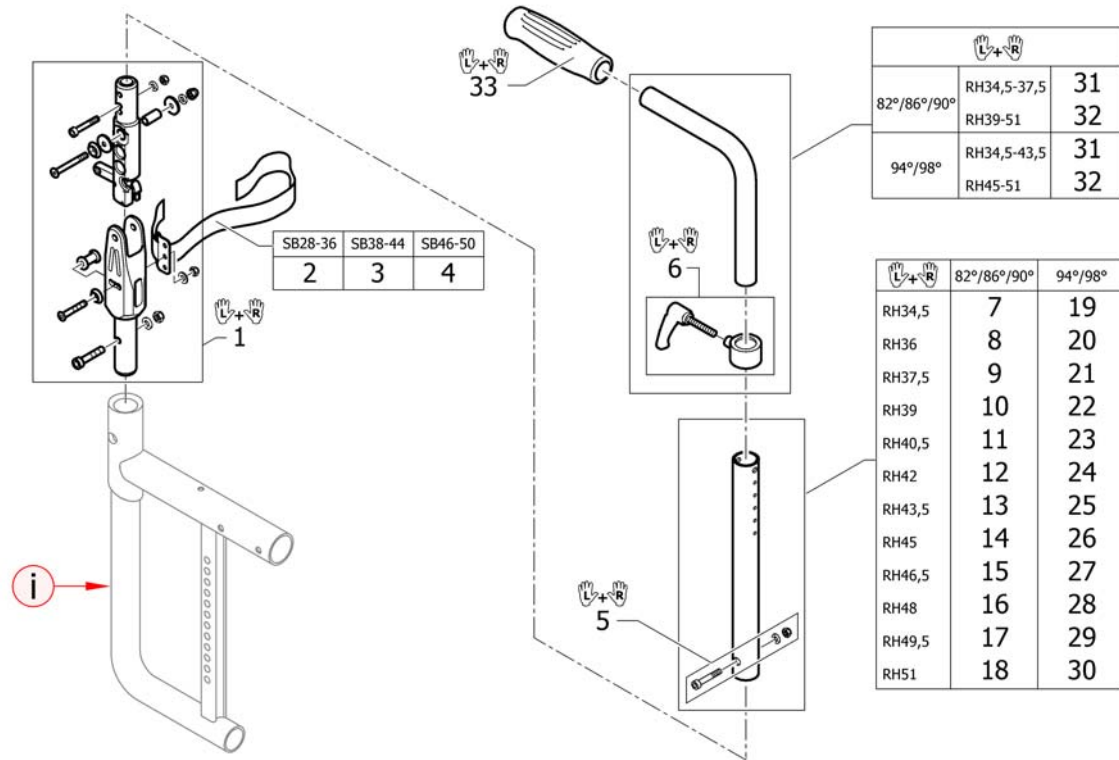

(Push handles height adjustable for backrest foldable and angle adjustable)

i	-	(A special rear frame is necessary. Please see chapter CHASSIS.)	0
1	1540054	Kusch ontgr.mech.tbv.rug neerkl.baar pp cpl	1
2	1540066	(Backrest band short for backrest foldable)	1
3	1540067	(Backrest band medium for backrest foldable)	1
4	1540068	(Backrest band long for backrest foldable)	1
5	1540071	(Screw kit for backrest tube)	1
6	1549985	Kusch duwh.h.i.vergrend eling tbv.Co/UI >2009 pp	1
7	1507751	(Backrest tube L.250mm straight to integrated push handles, pair)	1
8	1507752	Kusch rugb.tussenst. recht 265mm rh33 pp	1
9	1507753	(Backrest tube L.280mm straight to integrated push handles, pair)	1
10	1507862	Kusch rugb.recht rh34,5 pp	1
11	1508438	Ultra Light rugb.recht pp	1
12	1508466	Kusch rugb.325mm lumb. tel.scop.handv.pp Ultra	1
13	1508498	Kusch rugb.telesc.tussen st.recht 340mm pp UI/Com	1
14	1509103	(Backrest tube L.355mm straight to integrated push handles, pair)	1
15	1509104	(Backrest tube L.370mm straight to integrated push handles, pair)	1
16	1509105	(Backrest tube L.385mm straight to integrated push handles, pair)	1
17	1509106	(Backrest tube L.400mm straight to integrated push handles, pair)	1
18	1509107	(Backrest tube L.415mm straight to integrated push handles, pair)	1
19	1509115	(Backrest tube L.250mm lumbar to integrated push handles, pair)	1
20	1509116	(Backrest tube L.265mm lumbar to integrated push handles, pair)	1
21	1509117	Comp rugb.telesc.tussenstuk lumb.rh34,5-42 pp	1
22	1509118	(Backrest tube L.295mm lumbar to integrated push handles, pair)	1
23	1509119	(Backrest tube L.310mm lumbar to integrated push handles, pair)	1
24	1509120	(Backrest tube L.325mm lumbar to integrated push handles, pair)	1
25	1509121	(Backrest tube L.340mm lumbar to integrated push handles, pair)	1
26	1509122	Kusch rugb.tbv.tel.duwh. 355mm pp	1
27	1509123	(Backrest tube L.370mm lumbar to integrated push handles, pair)	1
28	1509124	(Backrest tube L.385mm lumbar to integrated push handles, pair)	1
29	1509125	(Backrest tube L.400mm lumbar to integrated push handles, pair)	1
30	1509126	Comp rugb.telesc.tussenstuk lumb.rh 46,5 pp	1