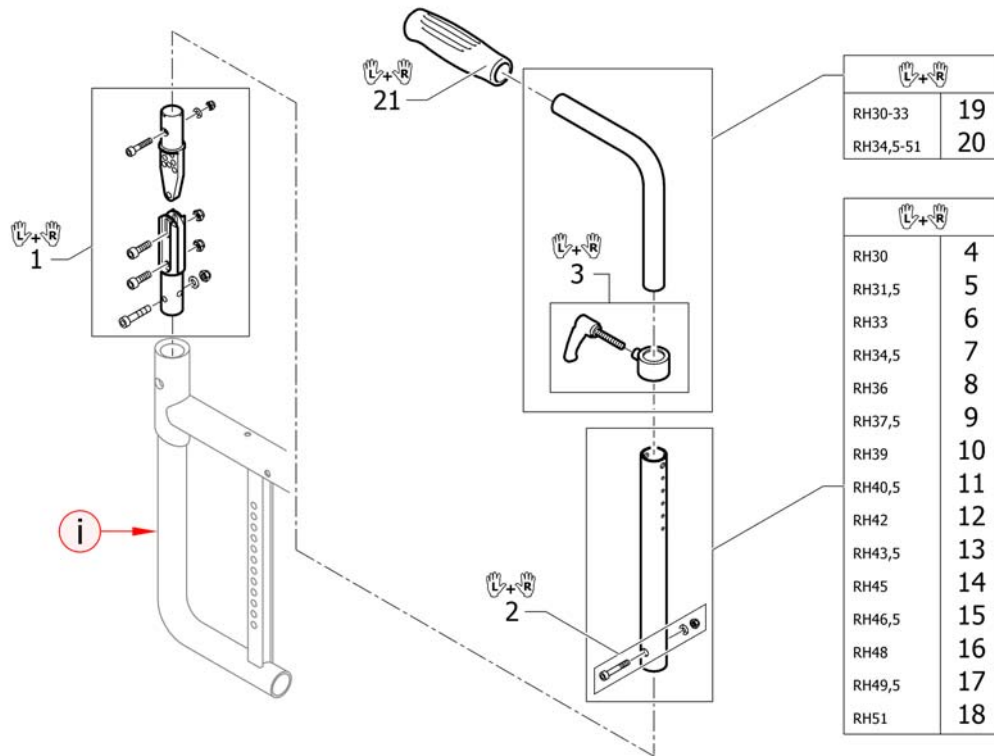

(Push handles height adjustable for backrest angle adjustable)

i	-	(A special rear frame is necessary. Please see chapter CHASSIS.)	0
1	1540094	Ultra Light rugb.HV. bev.set pp cpl	1
2	1540071	(Screw kit for backrest tube)	1
3	1549985	Kusch duwh.h.i.vergrend eling tbv.Co/UI >2009 pp	1
4	1507751	(Backrest tube L.250mm straight to integrated push handles, pair)	1
5	1507752	Kusch rugb.tussenst. recht 265mm rh33 pp	1
6	1507753	(Backrest tube L.280mm straight to integrated push handles, pair)	1
7	1507862	Kusch rugb.recht rh34,5 pp	1
8	1508438	Ultra Light rugb.recht pp	1
9	1508466	Kusch rugb.325mm lumb. tel.scop.handv.pp Ultra	1
10	1508498	Kusch rugb.telesc.tussen st.recht 340mm pp UI/Com	1
11	1509103	(Backrest tube L.355mm straight to integrated push handles, pair)	1
12	1509104	(Backrest tube L.370mm straight to integrated push handles, pair)	1
13	1509105	(Backrest tube L.385mm straight to integrated push handles, pair)	1
14	1509106	(Backrest tube L.400mm straight to integrated push handles, pair)	1
15	1509107	(Backrest tube L.415mm straight to integrated push handles, pair)	1
16	1509108	(Backrest tube L.430mm straight to integrated push handles, pair)	1
17	1509109	(Backrest tube L.445mm straight to integrated push handles, pair)	1
18	1509110	(Backrest tube L.460mm straight to integrated push handles, pair)	1
19	1438203	Kusch duwh.i.h.v.kort geint.pp.Compact/Ultra	1
20	1438204	Kusch duwh.i.h.v.lang pp.Compact/Ultra	1
21	1507734	Kusch duwh.rubber zwart ps	1