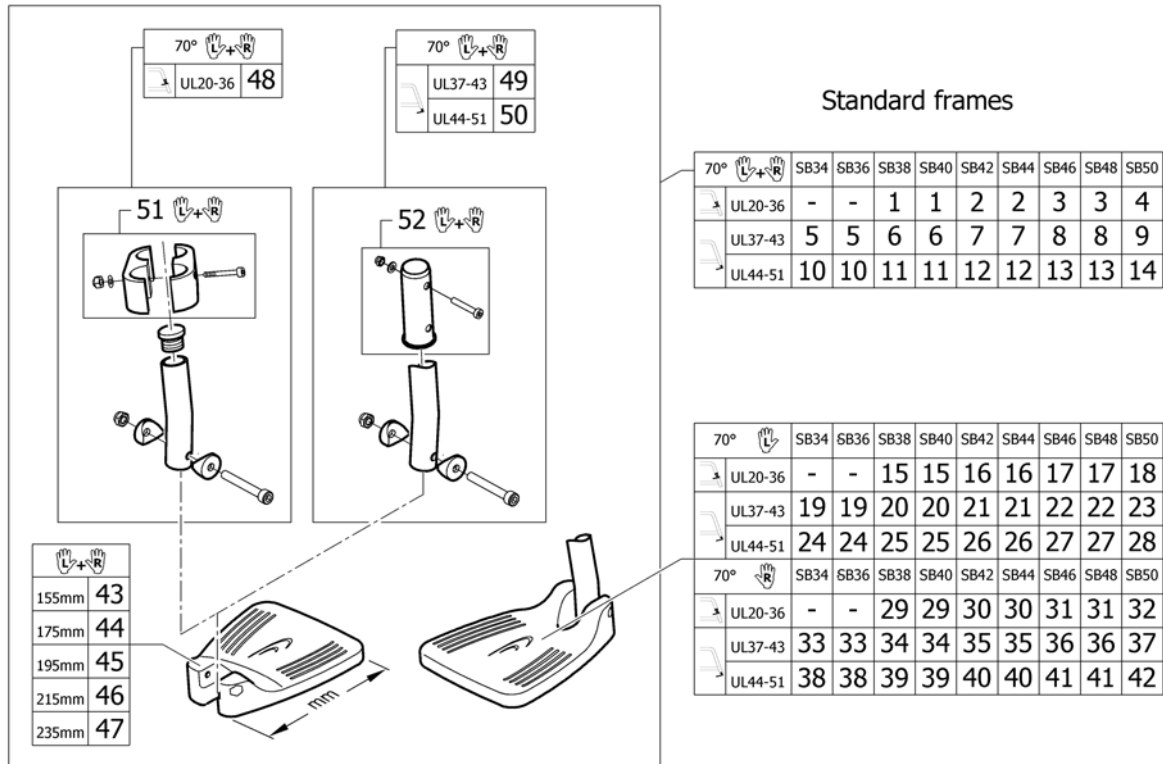

(Footrest 2-pieces for 70° front frames standard)

1	1544821	(Footrest 2-pc. 155mm, for frame 70° & 80° high mounted, pair, complete)	1
2	1544822	Kusch voetpl.zb42/44 hgm obl26/33pp fr70/80 CO/UL	1
3	1544823	(Footrest 2-pc. 195mm, for frame 70° & 80° high mounted, pair, complete)	1
4	1544824	(Footrest 2-pc. 215mm, for frame 70° & 80° high mounted, pair, complete)	1
5	1544826	(Footrest 2-pc. 155mm, for frame 70° & 80° short, pair, complete)	1
6	1544827	(Footrest 2-pc. 175mm, for frame 70° & 80° short, pair, complete)	1
7	1544828	Kusch voetpl.zb36/38 vast obl.34-44 pp fr.70/80 UI/Co	1
8	1544906	(Footrest 2-pc. 215mm, for frame 70° & 80° short, pair, complete)	1
9	1544907	(Footrest 2-pc. 235mm, for frame 70° & 80° short, pair, complete)	1
10	1544908	(Footrest 2-pc. 155mm, for frame 70° & 80° long, pair, complete)	1
11	1544909	(Footrest 2-pc. 175mm, for frame 70° & 80° long, pair, complete)	1
12	1544910	Kusch voetpl.zb42-44 obl 45-51 std pp Co/UI	1
13	1544911	(Footrest 2-pc. 215mm, for frame 70° & 80° long, pair, complete)	1
14	1544912	(Footrest 2-pc. 235mm, for frame 70° & 80° long, pair, complete)	1
15	1544913	(Footrest 2-pc. 155mm, for frame 70° & 80° high mounted, left, complete)	1
16	1544914	(Footrest 2-pc. 175mm, for frame 70° & 80° high mounted, left, complete)	1
17	1544915	(Footrest 2-pc. 195mm, for frame 70° & 80° high mounted, left, complete)	1
18	1544916	(Footrest 2-pc. 215mm, for frame 70° & 80° high mounted, left, complete)	1
19	1545357	(Footrest 2-pc. 155mm, for frame 70° & 80° short, left, complete)	1
20	1545358	(Footrest 2-pc. 175mm, for frame 70° & 80° short, left, complete)	1
21	1545359	(Footrest 2-pc. 195mm, for frame 70° & 80° short, left, complete)	1
22	1545360	Kusch voetpl.zb46 OBL ko rt tbv.70/80gr li Co/UI	1
23	1545361	Kusch voetpl.zb50 OBL ko rt tbv.70/80gr li Co/UI	1
24	1545362	(Footrest 2-pc. 155mm, for frame 70° & 80° long, left, complete)	1
25	1545363	(Footrest 2-pc. 175mm, for frame 70° & 80° long, left, complete)	1
26	1545364	Kusch voetpl.zb44 obl la ng tbv.70/80gr.li Co/UI	1
27	1545365	(Footrest 2-pc. 215mm, for frame 70° & 80° long, left, complete)	1
28	1545366	(Footrest 2-pc. 235mm, for frame 70° & 80° long, left, complete)	1
29	1545367	(Footrest 2-pc. 155mm, for frame 70° & 80° high mounted, right,	1
30	1545368	(Footrest 2-pc. 175mm, for frame 70° & 80° high mounted, right,	1
31	1545369	(Footrest 2-pc. 195mm, for frame 70° & 80° high mounted, right,	1