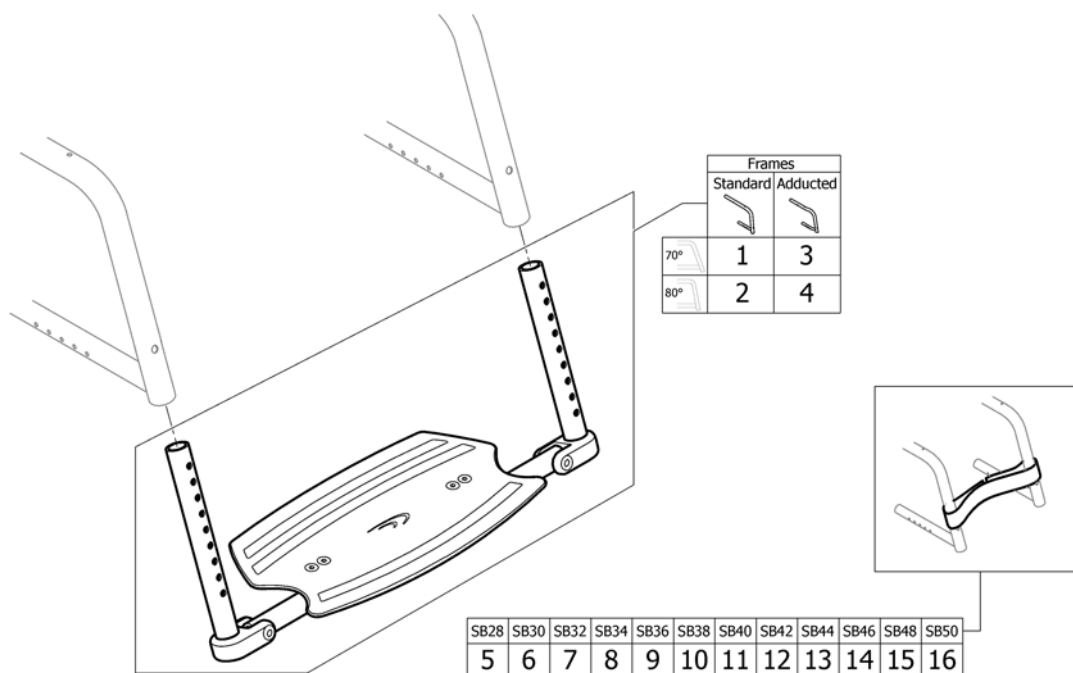

(Footrest 1-piece)

1	-	(Footrest 1-piece for 70° front frames standard)	1
2	-	(Footrest 1-piece for 80° front frames standard)	1
3	-	(Footrest 1-piece for 70° front frames adducted)	1
4	-	(Footrest 1-piece for 80° front frames adducted)	1
5	1536070	(Calf strap complete, SB28)	1
6	1536071	(Calf strap complete, SB30)	1
7	1536072	(Calf strap complete, SB32)	1
8	1536073	(Calf strap complete, SB34)	1
9	1536074	(Calf strap complete, SB36)	1
10	1536075	(Calf strap complete, SB38)	1
11	1536076	(Calf strap complete, SB40)	1
12	1536077	(Calf strap complete, SB42)	1
13	1536078	(Calf strap complete, SB44)	1
14	1536079	(Calf strap complete, SB46)	1
15	1536080	(Calf strap complete, SB48)	1
16	1536081	(Calf strap complete, SB50)	1