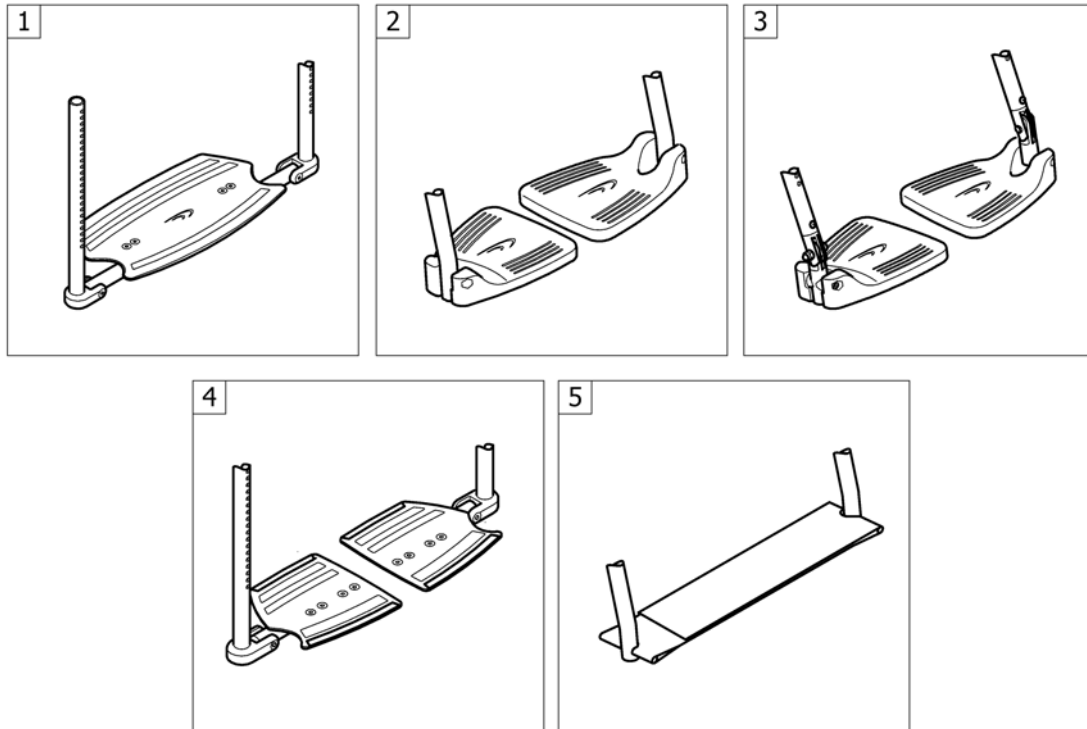

1	-	(Footrest 1-piece)	1
2	-	(Footrest 2-piece)	1
3	-	(Footrest 2-piece, angle adjustable)	1
4	-	(Footrest carbon 2-pieces)	1
5	-	(Footband)	1