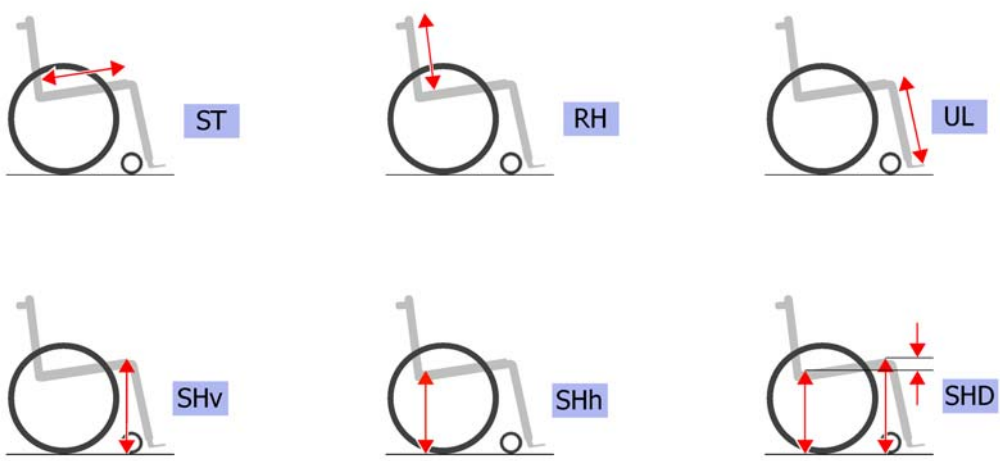

(Abbreviations)

L	-	(Left side (sitting in the wheelchair))	0
R	-	(Right side (sitting in the wheelchair))	0
L+R	-	(Left and right sides (paire))	0
SB	-	(Seat width (2 digits in cm or 3 digits in mm))	0
ST	-	(Seat depth (2 digits in cm or 3 digits in mm))	0
RH	-	(Backrest height (2 digits in cm or 3 digits in mm))	0
UL	-	(Knee-to-heel length (2 digits in cm or 3 digits in mm))	0
SHv	-	(Front seat-to-floor height (2 digits in cm or 3 digits in mm))	0
SHh	-	(Rear seat-to-floor height (2 digits in cm or 3 digits in mm))	0
SHD	-	(Front and rear seat-to-floor height difference (2 digits in cm or 3 digits in mm))	0