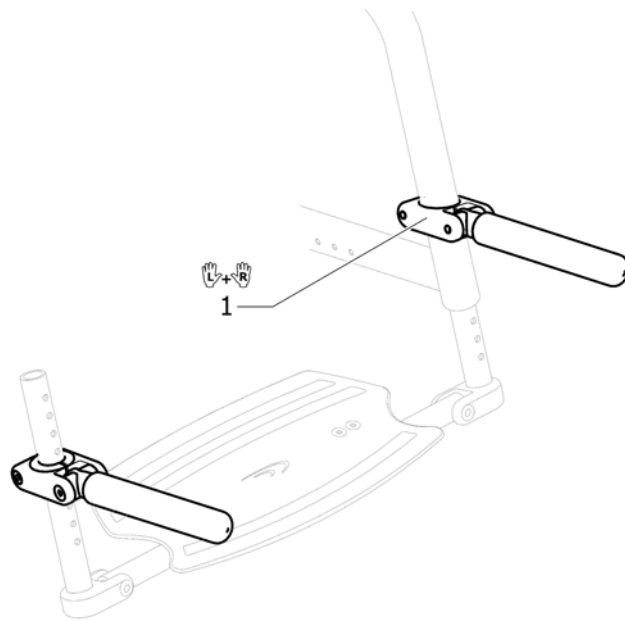

(Luggage holder)

1 1547626

K-Serie G3 bagagehouder op frame voorzijde pp

1