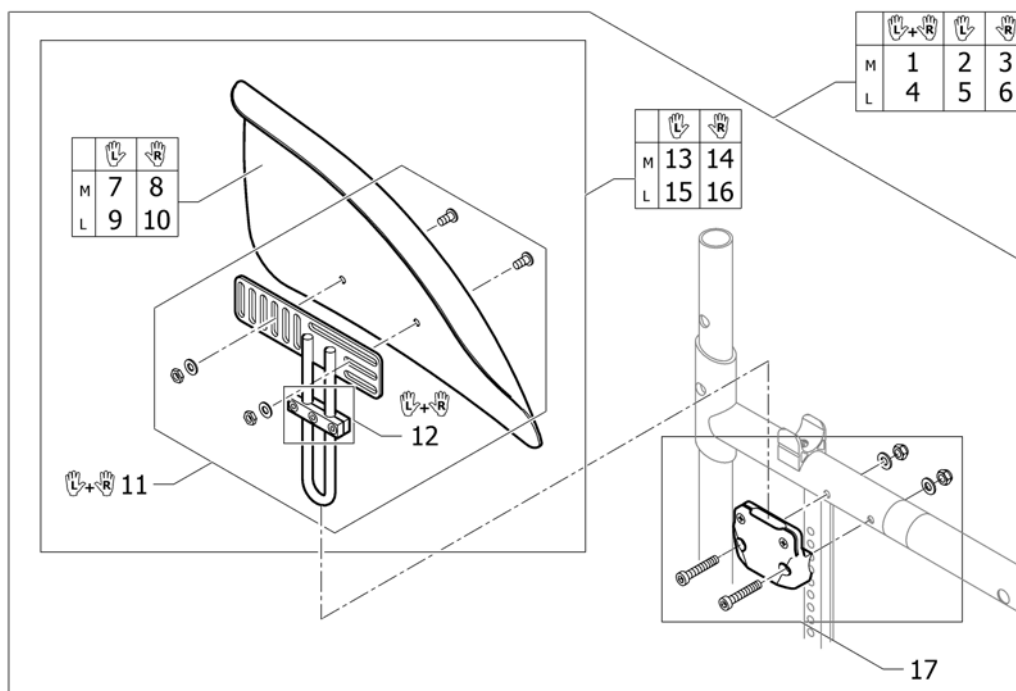

1	1540037	Kusch spatbord med.lang carbon cpl pp	1
2	1540033	(Mudguard Carbon left M long complete)	1
3	1540034	(Mudguard Carbon right M long complete)	1
4	1540038	(Mudguard Carbon L long complete, pair)	1
5	1540035	(Mudguard Carbon left L long complete)	1
6	1540036	(Mudguard Carbon right L long complete)	1
7	1510275	Kusch spatbord med.re ex bev.K-Serie/R33/Ch/UI	1
8	1510276	Kusch spatbord med.li ex bev.K-Serie/R33/Ch/UI	1
9	1510277	Kusch spatbord large li ex bev.K-Serie/R33/Ch/UI	1
10	1510278	Kusch spatbord large re ex bev.K-Serie/R33/Ch/UI	1
11	1488459	(Mudguard holder long, pair)	1
12	1437465	Kusch armst.T-stuk clamp bev.set ps	1
13	1529304	Kusch spatbord med.lang+ bev.carbon links	1
14	1529306	Kusch spatbord med.lang+ bev.carbon rechts	1
15	1529305	K-Serie spatb.L+bev.lang carbon li >11-2008	1
16	1529307	K-Serie spatb.L+bev.lang carbon re >11-2008	1
17	1540010	Kusch armst.T-model adap ter op frame ps UI/Comp	1