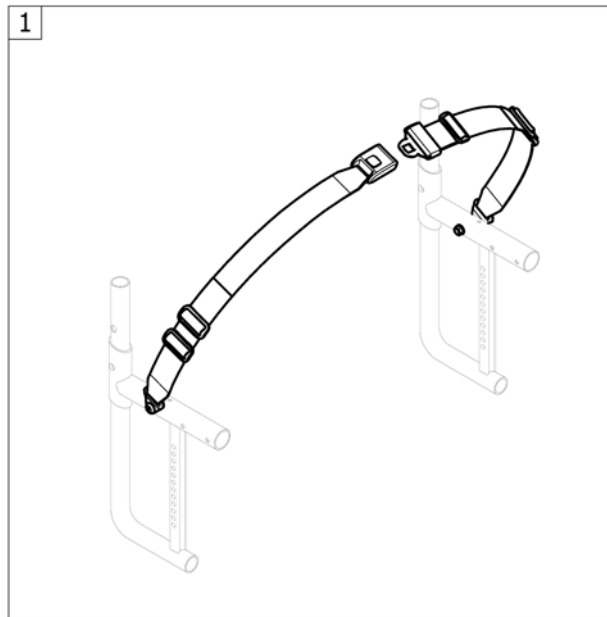

(Drum brake)

1	1532014	(Drumbrake set Compact / Ultra Light 09)	1
2	1507734	Kusch duwh.rubber zwart ps	1
3	1527108	(Push handle extension for drumbrake, pair)	1
4	1564310	(Drumbrake cable with hose, pair)	1
5	1580442	(Drumbrake handle, pair)	1
6	1580441	(Guide tube for Drumbrake, pair)	1
7	1583458	(Latch pivot point for drumbrake, pair)	1