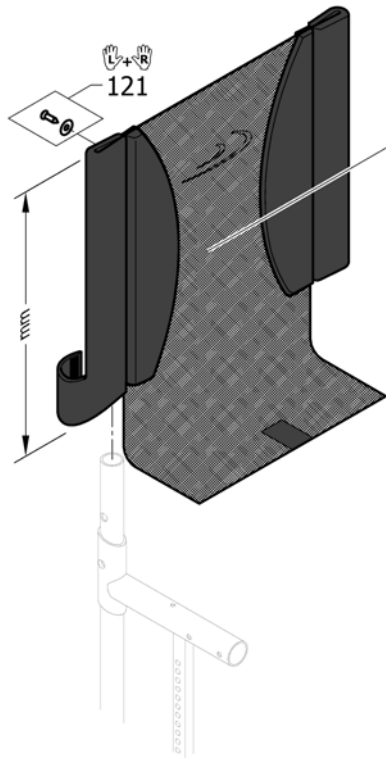

SB34	SB36	SB38	SB40	SB42	SB44	SB46	SB48
RH30	RH36	1	2	3	4	5	6	7	8
RH31,5	RH37,5	9	10	11	12	13	14	15	16
RH33	RH39	17	18	19	20	21	22	23	24
RH34,5	RH40,5	25	26	27	28	29	30	31	32
RH36	RH42	33	34	35	36	37	38	39	40
RH37,5	RH43,5	41	42	43	44	45	46	47	48
RH39	RH45	49	50	51	52	53	54	55	56
RH40,5	RH46,5	57	58	59	60	61	62	63	64
RH42	RH48	65	66	67	68	69	70	71	72
RH43,5	RH49,5	73	74	75	76	77	78	79	80
RH45	RH51	81	82	83	84	85	86	87	88
RH46,5	-	89	90	91	92	93	94	95	96
RH48	-	97	98	99	100	101	102	103	104
RH49,5	-	105	106	107	108	109	110	111	112
RH51	-	113	114	115	116	117	118	119	120

1	1559117	(Backrest cover light SB34 x 240mm)	1
2	1559280	(Backrest cover light SB36 x 240mm)	1
3	1559556	(Backrest cover light SB38 x 240mm)	1
4	1560071	(Backrest cover light SB40 x 240mm)	1
5	1560129	(Backrest cover light SB42 x 240mm)	1
6	1560144	(Backrest cover light SB44 x 240mm)	1
7	1560159	(Backrest cover light SB46 x 240mm)	1
8	1560174	(Backrest cover light SB48 x 240mm)	1
9	1559118	(Backrest cover light SB34 x 255mm)	1
10	1559281	(Backrest cover light SB36 x 255mm)	1
11	1559557	(Backrest cover light SB38 x 255mm)	1
12	1560072	(Backrest cover light SB40 x 255mm)	1
13	1560130	(Backrest cover light SB42 x 255mm)	1
14	1560145	(Backrest cover light SB44 x 255mm)	1
15	1560160	(Backrest cover light SB46 x 255mm)	1
16	1560175	(Backrest cover light SB48 x 255mm)	1
17	1559119	(Backrest cover light SB34 x 270mm)	1
18	1559282	(Backrest cover light SB36 x 270mm)	1
19	1559558	(Backrest cover light SB38 x 270mm)	1
20	1560073	(Backrest cover light SB40 x 270mm)	1
21	1560131	(Backrest cover light SB42 x 270mm)	1
22	1560146	(Backrest cover light SB44 x 270mm)	1
23	1560161	(Backrest cover light SB46 x 270mm)	1
24	1560176	(Backrest cover light SB48 x 270mm)	1
25	1559120	(Backrest cover light SB34 x 285mm)	1
26	1559283	(Backrest cover light SB36 x 285mm)	1
27	1559559	(Backrest cover light SB38 x 285mm)	1
28	1560117	(Backrest cover light SB40 x 285mm)	1
29	1560132	(Backrest cover light SB42 x 285mm)	1
30	1560147	(Backrest cover light SB44 x 285mm)	1
31	1560162	(Backrest cover light SB46 x 285mm)	1