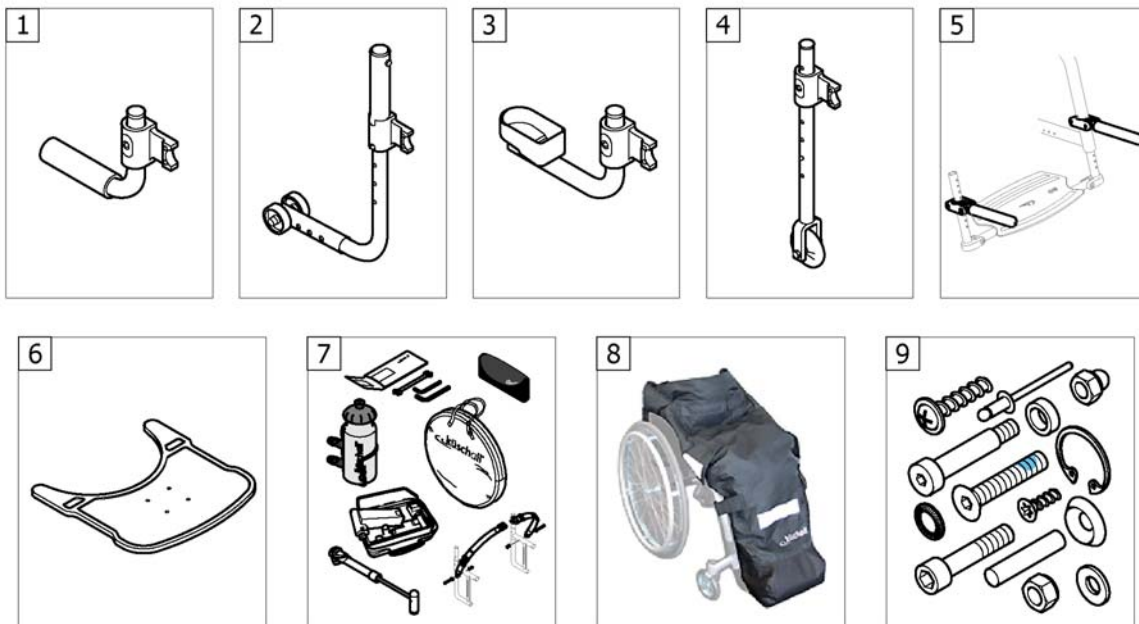

1	-	(Tipper aid)	1
2	-	(Antitipper)	1
3	-	(Cane holder)	1
4	-	(Transit wheels)	1
5	-	(Luggage holder)	1
6	-	(Therapy table)	1
7	-	(Chair accessories)	1
8	-	(Winter accessories)	1
9	-	(Fixation: screws, ...)	1