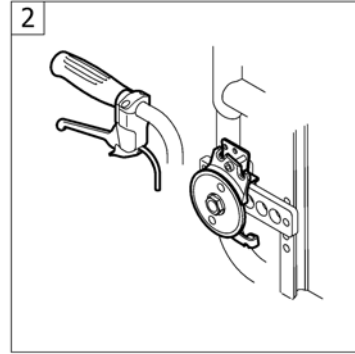

(BRAKES)

1	-	(Brakes)	1
2	-	(Drum brake)	1