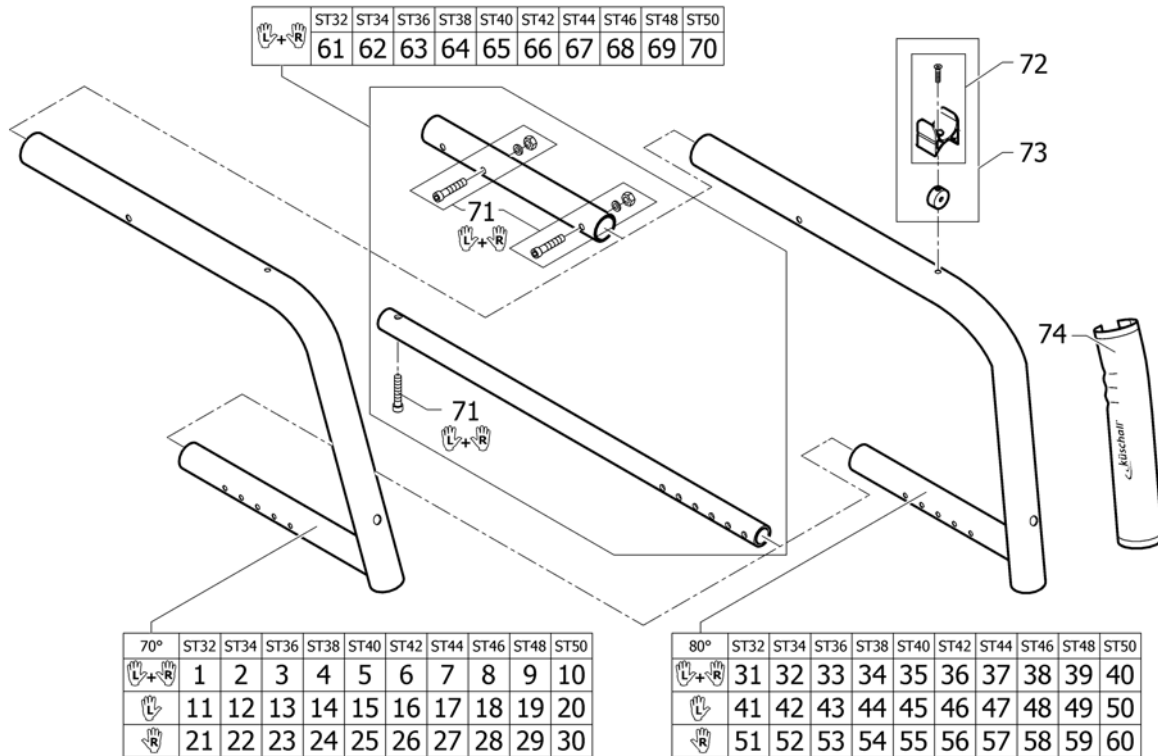

(Front frames standard)

1	1539782-0121	(Front frame 70° ST32, black-grey rustico, pair)	01.01.2012 → 31.12.2013	1
1	1539782-0122	(Front frame 70° ST32, golden beach, pair)	01.01.2013 → 31.12.2013	1
1	1539782-0184	(Front frame 70° ST32, mercury blue, pair)	01.01.2014 →	1
1	1539782-0185	(Front frame 70° ST32, dynamite orange, pair)	01.01.2014 →	1
1	1539782-0186	(Front frame 70° ST32, atomic violet, pair)	01.01.2014 →	1
1	1539782-0187	(Front frame 70° ST32, nitro pink, pair)	01.01.2014 →	1
1	1539782-0411	(Front frame 70° ST32, black, matt, pair)	01.07.2010 →	1
1	1539782-0419	(Front frame 70° ST32, silver grey, pair)		1
1	1539782-0442	(Front frame 70° ST32, night shimmer, pair)		1
1	1539782-0445	(Front frame 70° ST32, ivory white, pair)	01.07.2010 →	1
1	1539782-0446	(Front frame 70° ST32, purple fire, pair)		1
1	1539782-0447	(Front frame 70° ST32, emerald green, pair)	01.10.2009 → 31.12.2012	1
1	1539782-0448	(Front frame 70° ST32, midnight blue, pair)	01.10.2009 → 31.12.2012	1
1	1539782-0449	(Front frame 70° ST32, umber glaze, pair)	01.10.2009 → 31.12.2013	1
1	1539782-0450	(Front frame 70° ST32, smokey grey, pair)		1
1	1539782-0451	(Front frame 70° ST32, flashy yellow, pair)	01.07.2011 → 31.12.2013	1
1	1539782-3524	(Front frame 70° ST32, royal red, pair)		1
1	1539782-5969	(Front frame 70° ST32, royal blue, pair)		1
1	1539782-9005	(Front frame 70° ST32, black, glossy, pair)		1
2	1539783-0121	(Front frame 70° ST34, black-grey rustico, pair)	01.01.2012 → 31.12.2013	1
2	1539783-0122	(Front frame 70° ST34, golden beach, pair)	01.01.2013 → 31.12.2013	1
2	1539783-0184	(Front frame 70° ST34, mercury blue, pair)	01.01.2014 →	1
2	1539783-0185	(Front frame 70° ST34, dynamite orange, pair)	01.01.2014 →	1
2	1539783-0186	(Front frame 70° ST34, atomic violet, pair)	01.01.2014 →	1
2	1539783-0187	(Front frame 70° ST34, nitro pink, pair)	01.01.2014 →	1