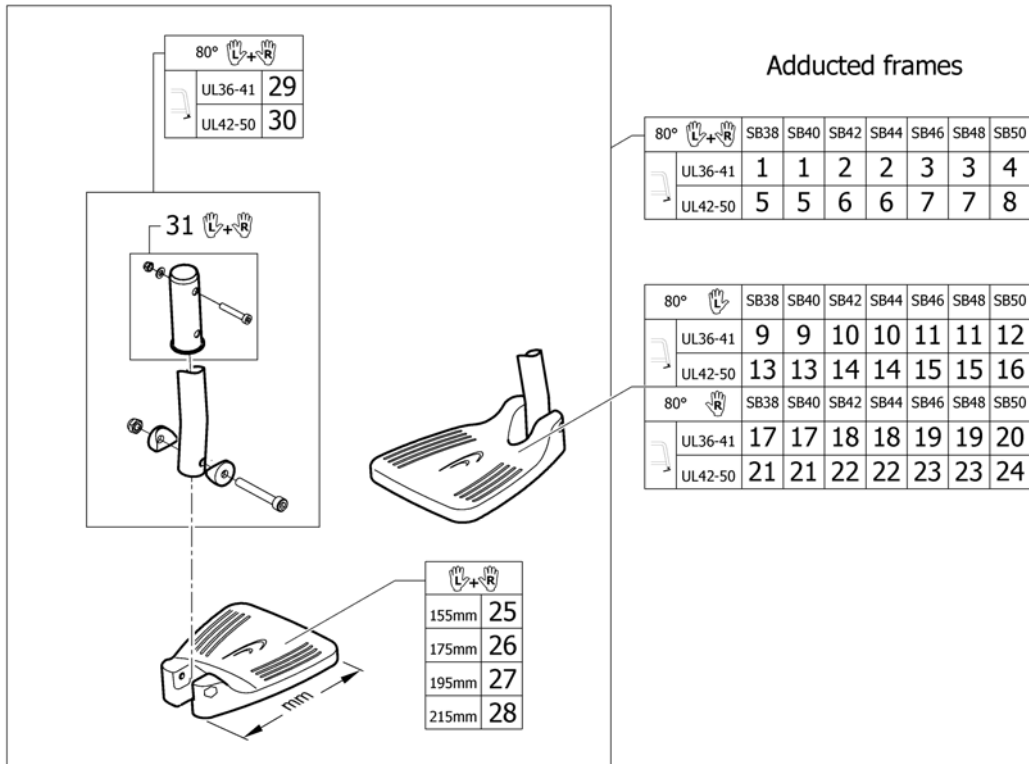

(Footrest 2-pieces for 80° front frames adducted)

1	1544826	(Footrest 2-pc. 155mm, for frame 70° & 80° short, pair, complete)	1
2	1544827	(Footrest 2-pc. 175mm, for frame 70° & 80° short, pair, complete)	1
3	1544828	Kusch voetpl.zb36/38 vast obl.34-44 pp fr.70/80 UI/Co	1
4	1544906	(Footrest 2-pc. 215mm, for frame 70° & 80° short, pair, complete)	1
5	1544908	(Footrest 2-pc. 155mm, for frame 70° & 80° long, pair, complete)	1
6	1544909	(Footrest 2-pc. 175mm, for frame 70° & 80° long, pair, complete)	1
7	1544910	Kusch voetpl.zb42-44 obl 45-51 std pp Co/UI	1
8	1544911	(Footrest 2-pc. 215mm, for frame 70° & 80° long, pair, complete)	1
9	1545357	(Footrest 2-pc. 155mm, for frame 70° & 80° short, left, complete)	1
10	1545358	(Footrest 2-pc. 175mm, for frame 70° & 80° short, left, complete)	1
11	1545359	(Footrest 2-pc. 195mm, for frame 70° & 80° short, left, complete)	1
12	1545360	Kusch voetpl.zb46 OBL ko rt tbv.70/80gr li Co/UI	1
13	1545362	(Footrest 2-pc. 155mm, for frame 70° & 80° long, left, complete)	1
14	1545363	(Footrest 2-pc. 175mm, for frame 70° & 80° long, left, complete)	1
15	1545364	Kusch voetpl.zb44 obl la ng tbv.70/80gr.li Co/UI	1
16	1545365	(Footrest 2-pc. 215mm, for frame 70° & 80° long, left, complete)	1
17	1545372	(Footrest 2-pc. 155mm, for frame 70° & 80° short, right, complete)	1
18	1545373	(Footrest 2-pc. 175mm, for frame 70° & 80° short, right, complete)	1
19	1545374	(Footrest 2-pc. 195mm, for frame 70° & 80° short, right, complete)	1
20	1545375	(Footrest 2-pc. 215mm, for frame 70° & 80° short, right, complete)	1
21	1545377	(Footrest 2-pc. 155mm, for frame 70° & 80° long, right, complete)	1
22	1545378	(Footrest 2-pc. 175mm, for frame 70° & 80° long, right, complete)	1
23	1545379	Kusch voetpl.zb44 obl la ng tbv.70/80gr.re Co/UI	1
24	1545380	(Footrest 2-pc. 215mm, for frame 70° & 80° long, right, complete)	1
25	1579331	(Footrest 2-pc. 155mm, pair) <i>Replaces 1432350 and 1432351</i>	1
26	1579332	Kusch voetpl.ex.inst. buis 175mm pp Co/UI <i>Replaces 1432352 and 1432353</i>	1
27	1579333	(Footrest 2-pc. 195mm, pair) <i>Replaces 1432354 and 1432355</i>	1
28	1579334	(Footrest 2-pc. 215mm, pair) <i>Replaces 1432356 and 1432357</i>	1