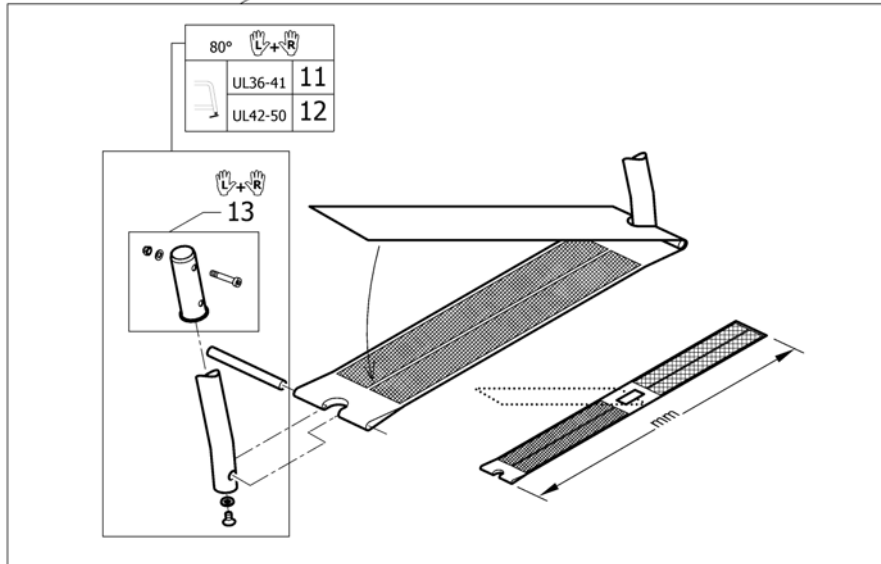

(Footband for 80° front frames adducted)

Adducted frames

80°	SB32-34	SB36-38	SB40-42	SB44-46	SB48-50
UL36-41	1	2	3	4	5
UL42-50	6	7	8	9	10

1	1535984	(Footstrap complete 490mm short)	1
2	1535985	(Footstrap complete 570mm short)	1
3	1535986	(Footstrap complete 650mm short)	1
4	1535987	(Footstrap complete 730mm short)	1
5	1535988	(Footstrap complete 810mm short)	1
6	1535990	(Footstrap complete 490mm long)	1
7	1535991	(Footstrap complete 570mm long)	1
8	1535992	(Footstrap complete 650mm long)	1
9	1535993	(Footstrap complete 730mm long)	1
10	1536062	(Footstrap complete 810mm long)	1
11	1544621	(Telescopic tube kit for footstrap short, pair)	1
12	1544622	(Telescopic tube kit for footstrap long, pair)	1
13	1532398	(Fixation kit footplate telescope)	1