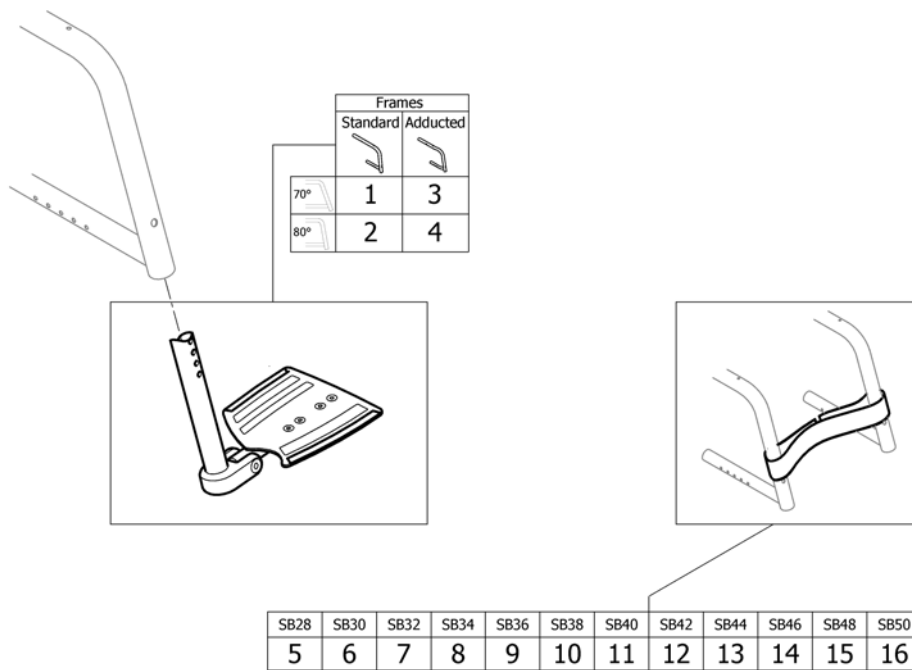

1	-	(Footrest carbon 2-pieces for 70° front frames standard)	1
2	-	(Footrest carbon 2-pieces for 80° front frames standard)	1
3	-	(Footrest carbon 2-pieces for 70° front frames adducted)	1
4	-	(Footrest carbon 2-pieces for 80° front frames adducted)	1
5	1536070	(Calf strap complete, SB28)	1
6	1536071	(Calf strap complete, SB30)	1
7	1536072	(Calf strap complete, SB32)	1
8	1536073	(Calf strap complete, SB34)	1
9	1536074	(Calf strap complete, SB36)	1
10	1536075	(Calf strap complete, SB38)	1
11	1536076	(Calf strap complete, SB40)	1
12	1536077	(Calf strap complete, SB42)	1
13	1536078	(Calf strap complete, SB44)	1
14	1536079	(Calf strap complete, SB46)	1
15	1536080	(Calf strap complete, SB48)	1
16	1536081	(Calf strap complete, SB50)	1