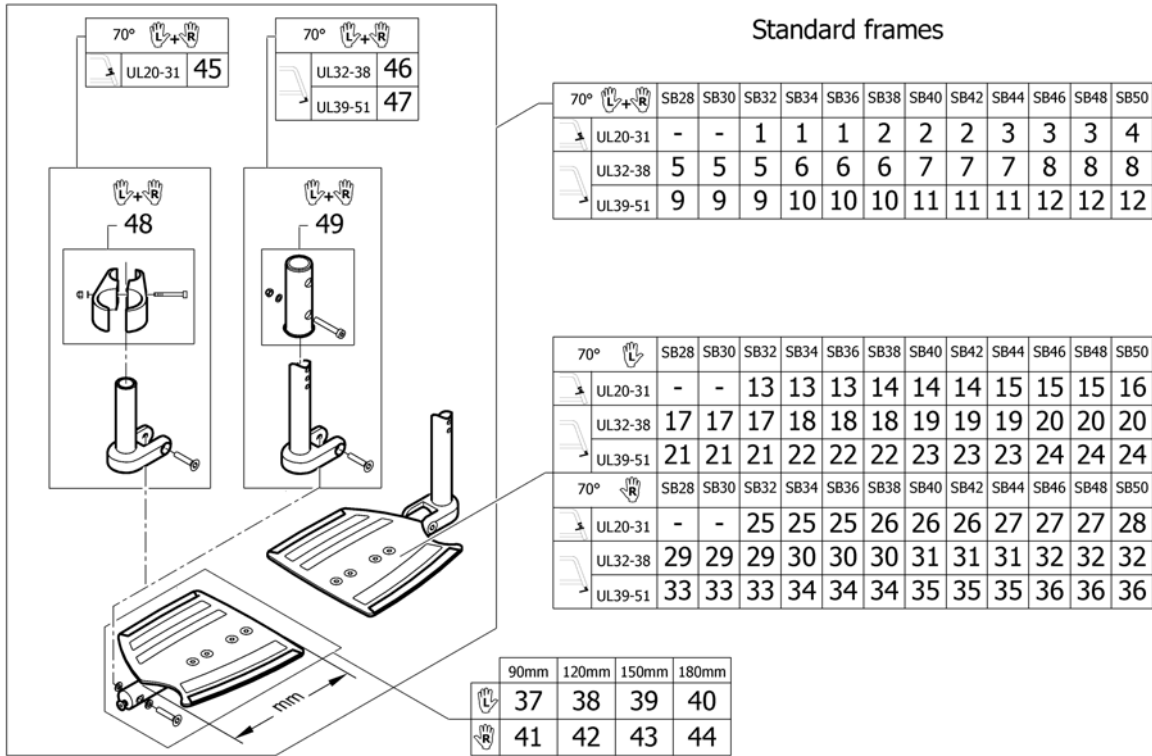

(Footrest carbon 2-pieces for 70° front frames standard)

1	1545434	(Footrest carbon 2-pc. 90mm, high mounted, pair, complete)	1
2	1545435	(Footrest carbon 2-pc. 120mm, high mounted, pair, complete)	1
3	1545436	(Footrest carbon 2-pc. 150mm, high mounted, pair, complete)	1
4	1545437	(Footrest carbon 2-pc. 180mm, high mounted, pair, complete)	1
5	1545438	(Footrest carbon 2-pc. 90mm, short, pair, complete)	1
6	1545439	Kusch voetpl.carbon zb38 kort 120mm pp cpl	1
7	1545440	(Footrest carbon 2-pc. 150mm, short, pair, complete)	1
8	1545441	(Footrest carbon 2-pc. 180mm, short, pair, complete)	1
9	1545442	(Footrest carbon 2-pc. 90mm, long, pair, complete)	1
10	1545443	(Footrest carbon 2-pc. 120mm, long, pair, complete)	1
11	1545444	Kusch voetpl.carbon lang 150mm pp cpl	1
12	1545445	(Footrest carbon 2-pc. 180mm, long, pair, complete)	1
13	1545772	(Footrest carbon 2-pc. 90mm, high mounted, left, complete)	1
14	1545773	(Footrest carbon 2-pc. 120mm, high mounted, left, complete)	1
15	1545774	(Footrest carbon 2-pc. 150mm, high mounted, left, complete)	1
16	1545775	(Footrest carbon 2-pc. 180mm, high mounted, left, complete)	1
17	1545776	(Footrest carbon 2-pc. 90mm, short, left, complete)	1
18	1545777	(Footrest carbon 2-pc. 120mm, short, left, complete)	1
19	1545778	(Footrest carbon 2-pc. 150mm, short, left, complete)	1
20	1545779	(Footrest carbon 2-pc. 180mm, short, left, complete)	1
21	1545780	(Footrest carbon 2-pc. 90mm, long, left, complete)	1
22	1545781	(Footrest carbon 2-pc. 120mm, long, left, complete)	1
23	1545782	(Footrest carbon 2-pc. 150mm, long, left, complete)	1
24	1545783	(Footrest carbon 2-pc. 180mm, long, left, complete)	1
25	1545760	(Footrest carbon 2-pc. 90mm, high mounted, right, complete)	1
26	1545761	(Footrest carbon 2-pc. 120mm, high mounted, right, complete)	1
27	1545762	(Footrest carbon 2-pc. 150mm, high mounted, right, complete)	1
28	1545763	(Footrest carbon 2-pc. 180mm, high mounted, right, complete)	1
29	1545764	(Footrest carbon 2-pc. 90mm, short, right, complete)	1
30	1545765	(Footrest carbon 2-pc. 120mm, short, right, complete)	1
31	1545766	(Footrest carbon 2-pc. 150mm, short, right, complete)	1