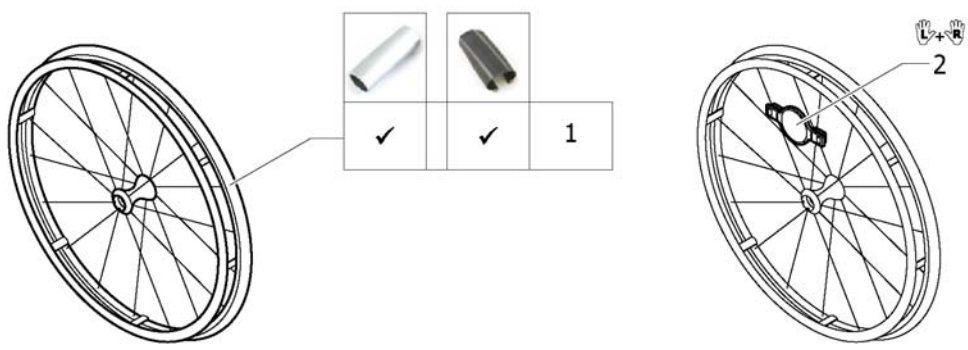

1	1578804	(Ultra-light fibre wheel with tyre Schwalbe One) <i>Replaces 1547628</i>	20.11.2013 → 31.12.2013	2
2	1571088	(Spoke reflection for Spinergy wheel, pair) <i>Replaces 1451931</i>		1