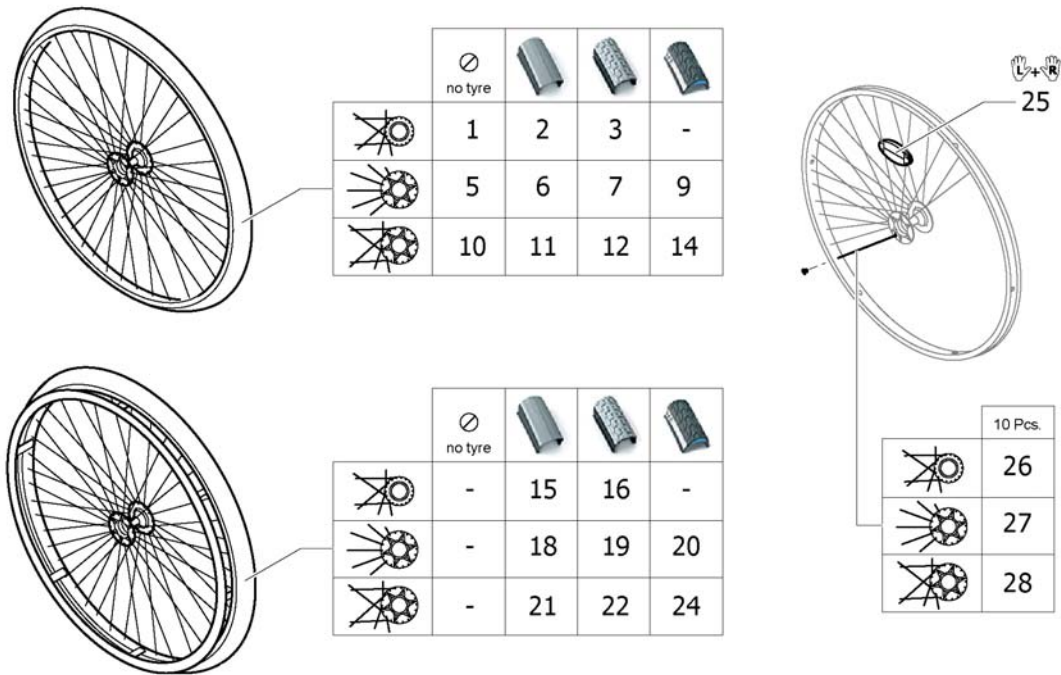

(24" Küschall rear wheels complete)

5	1567103-0407	Wiel 24'starec rad.ex bubahoepel Kusch ps <i>Replaces 904.1082</i>	01.10.2009 → 31.12.2014	2
5	1567103-0001	(Rear wheel 24" Starec R, chrome, without handrim, without tyre)	01.07.2011 → 31.12.2014	2
5	1567103-0182	(Rear wheel 24" Starec R, champagne, without handrim, without tyre)	01.01.2013 → 31.12.2014	2
5	1567103-0183	(Rear wheel 24" Starec R, olive, without handrim, without tyre)	01.01.2013 → 31.12.2014	2
5	1567103-0400	(Rear wheel 24" Starec R, tecno, without handrim, without tyre) <i>Replaces 904.1082.950</i>	01.10.2009 → 31.12.2014	2
5	1567103-0401	(Rear wheel 24" Starec R, lemon, without handrim, without tyre) <i>Replaces 904.1082.951</i>	01.10.2009 → 31.12.2012	2
5	1567103-0402	(Rear wheel 24" Starec R, apricot, without handrim, without tyre) <i>Replaces 904.1082.954</i>	01.10.2009 → 31.12.2012	2
5	1567103-0404	(Rear wheel 24" Starec R, b-blue, without handrim, without tyre) <i>Replaces 904.1082.957</i>	01.10.2009 → 31.12.2014	2
5	1567103-0440	(Rear wheel 24" Starec R, comet red, without handrim, without tyre) <i>Replaces 904.1082-0440</i>	01.10.2009 → 31.12.2014	2
5	1567103-0441	(Rear wheel 24" Starec R, arctic blue, without handrim, without tyre) <i>Replaces 904.1082-0441</i>	01.10.2009 → 31.12.2014	2
5	1567103-0444	(Rear wheel 24" Starec R, copper glaze, without handrim, without tyre) <i>Replaces 904.1082-0444</i>	01.10.2009 → 31.12.2014	2
6	904.1161	Wiel 24'starec rad.licht lopend ex.hoepel Kusch	01.10.2009 → 31.12.2014	2
7	904.1160	(Rear wheel 24", Starec hub R, without handrim, Tread)	01.10.2009 → 31.12.2014	2
9	1554397-0407	(Rear wheel 24", Starec R, colourless, without handrim, marathon evolution)	01.10.2009 → 31.12.2014	2