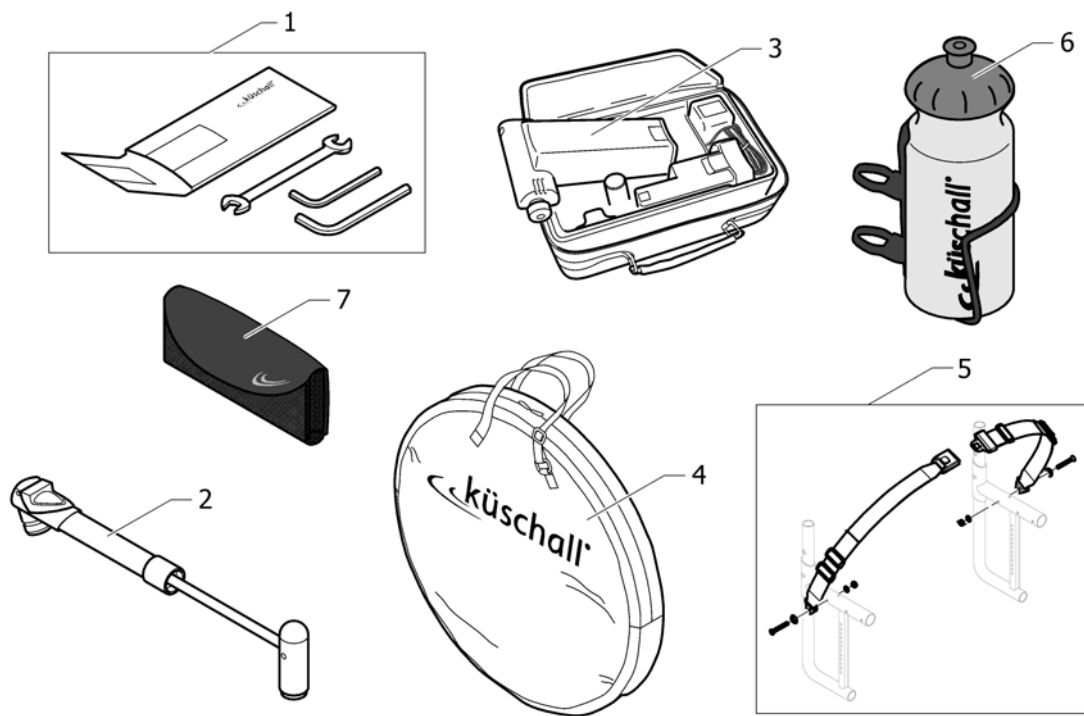

(Chair accessories)

1	1518285	Kuschall gereedschapset cpl		1
2	1517924	Kusch pomp ps		1
3	1518286	Kusch airman		1
4	1518287	Kusch reistas voor achterwielen (24/25/26')		1
5	1567236	(Seat belt)	01.01.2013 →	1
6	1547625	Kusch bidonhouder		1
7	1547622	K-Serie G3 telefoonhouder		1