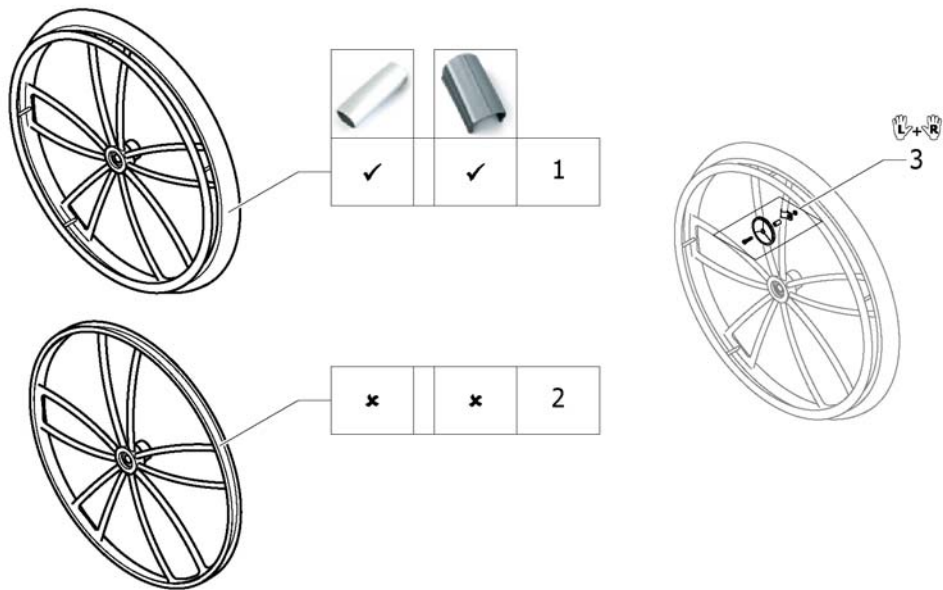

(Spider wheel)

1	904.1201.000	$iel 24"spider+alu ps Kusch ex.Kid Comp	01.10.2009 → 31.12.2012	2
2	1424944	Wiel 24'spider velg ex. hoepel ps Kusch	01.10.2009 → 31.12.2012	2
3	1571074	(Spoke reflection set for Spider wheel, pair) <i>Replaces 1439352</i>		1