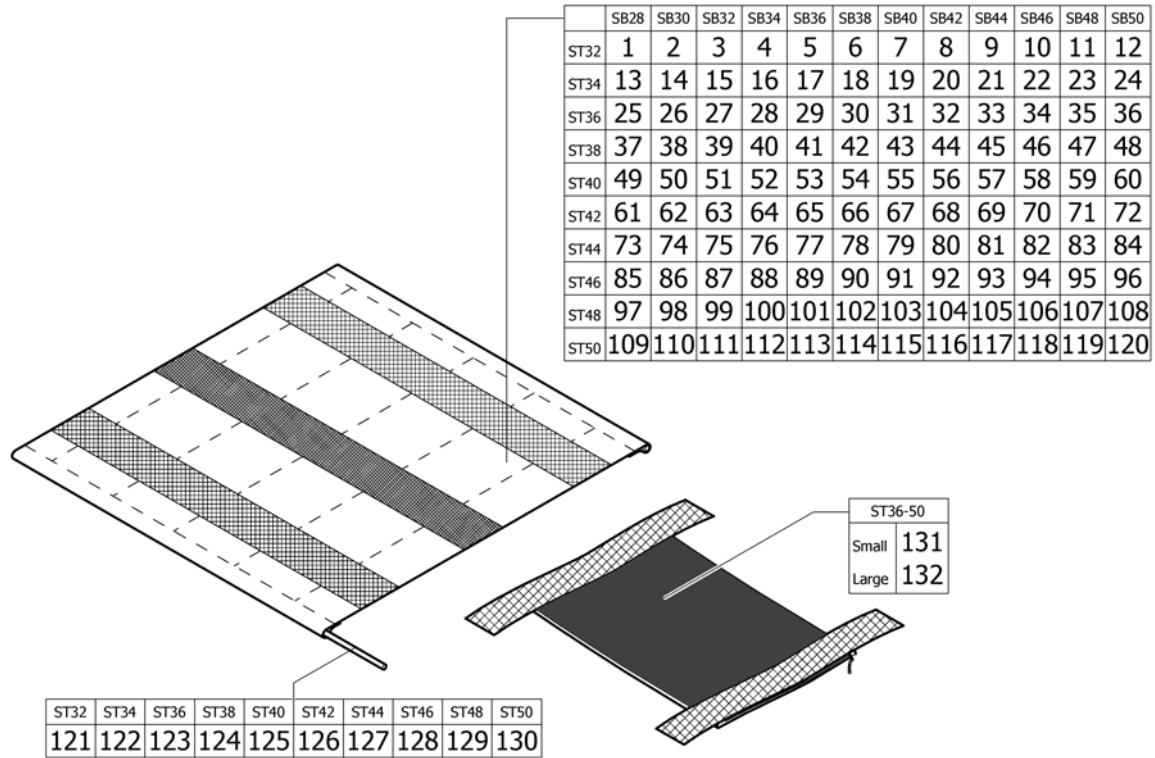

(Seat cover with 2 Velcro bands (rough band))

1	1540722	(Seat cover SB28 ST32 with 2 Velcro bands (rough band))	1
2	1540723	(Seat cover SB30 ST32 with 2 Velcro bands (rough band))	1
3	1540724	(Seat cover SB32 ST32 with 2 Velcro bands (rough band))	1
4	1540725	(Seat cover SB34 ST32 with 2 Velcro bands (rough band))	1
5	1540726	(Seat cover SB36 ST32 with 2 Velcro bands (rough band))	1
6	1540727	(Seat cover SB38 ST32 with 2 Velcro bands (rough band))	1
7	1540728	(Seat cover SB40 ST32 with 2 Velcro bands (rough band))	1
8	1540729	(Seat cover SB42 ST32 with 2 Velcro bands (rough band))	1
9	1540730	(Seat cover SB44 ST32 with 2 Velcro bands (rough band))	1
10	1540731	(Seat cover SB46 ST32 with 2 Velcro bands (rough band))	1
11	1540732	(Seat cover SB48 ST32 with 2 Velcro bands (rough band))	1
12	1540733	(Seat cover SB50 ST32 with 2 Velcro bands (rough band))	1
13	1540734	(Seat cover SB28 ST34 with 2 Velcro bands (rough band))	1
14	1540735	(Seat cover SB30 ST34 with 2 Velcro bands (rough band))	1
15	1540736	(Seat cover SB32 ST34 with 2 Velcro bands (rough band))	1
16	1540737	(Seat cover SB34 ST34 with 2 Velcro bands (rough band))	1
17	1540738	(Seat cover SB36 ST34 with 2 Velcro bands (rough band))	1
18	1540739	(Seat cover SB38 ST34 with 2 Velcro bands (rough band))	1
19	1540740	(Seat cover SB40 ST34 with 2 Velcro bands (rough band))	1
20	1540741	(Seat cover SB42 ST34 with 2 Velcro bands (rough band))	1
21	1540742	(Seat cover SB44 ST34 with 2 Velcro bands (rough band))	1
22	1540743	(Seat cover SB46 ST34 with 2 Velcro bands (rough band))	1
23	1540744	(Seat cover SB48 ST34 with 2 Velcro bands (rough band))	1
24	1540745	(Seat cover SB50 ST34 with 2 Velcro bands (rough band))	1
25	1540746	(Seat cover SB28 ST36 with 2 Velcro bands (rough band))	1
26	1540747	(Seat cover SB30 ST36 with 2 Velcro bands (rough band))	1
27	1540748	(Seat cover SB32 ST36 with 2 Velcro bands (rough band))	1
28	1540749	(Seat cover SB34 ST36 with 2 Velcro bands (rough band))	1
29	1540750	(Seat cover SB36 ST36 with 2 Velcro bands (rough band))	1
30	1540751	(Seat cover SB38 ST36 with 2 Velcro bands (rough band))	1
31	1540752	(Seat cover SB40 ST36 with 2 Velcro bands (rough band))	1