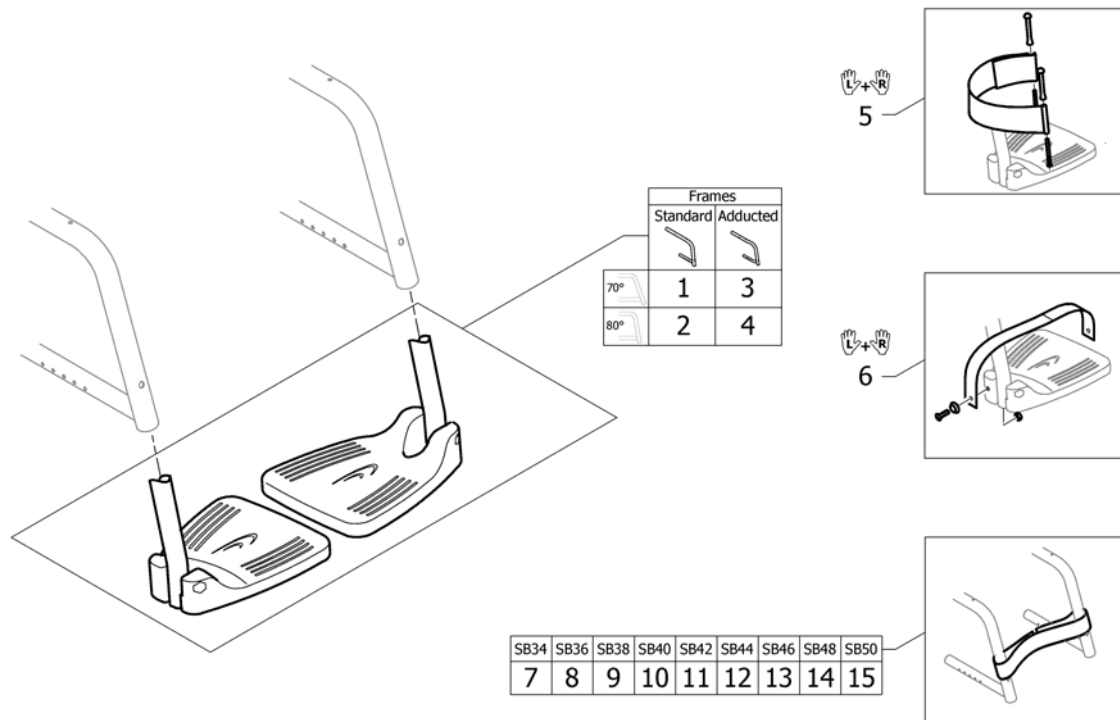

1	-	(Footrest 2-pieces for 70° front frames standard)	1
2	-	(Footrest 2-pieces for 80° front frames standard)	1
3	-	(Footrest 2-pieces for 70° front frames adducted)	1
4	-	(Footrest 2-pieces for 80° front frames adducted)	1
5	1437834	Compact hielsteunset	1
6	1438143	(instep strap UL/C04)	1
			01.10.2009 → 31.12.2012
7	1536073	(Calf strap complete, SB34)	1
8	1536074	(Calf strap complete, SB36)	1
9	1536075	(Calf strap complete, SB38)	1
10	1536076	(Calf strap complete, SB40)	1
11	1536077	(Calf strap complete, SB42)	1
12	1536078	(Calf strap complete, SB44)	1
13	1536079	(Calf strap complete, SB46)	1
14	1536080	(Calf strap complete, SB48)	1
15	1536081	(Calf strap complete, SB50)	1