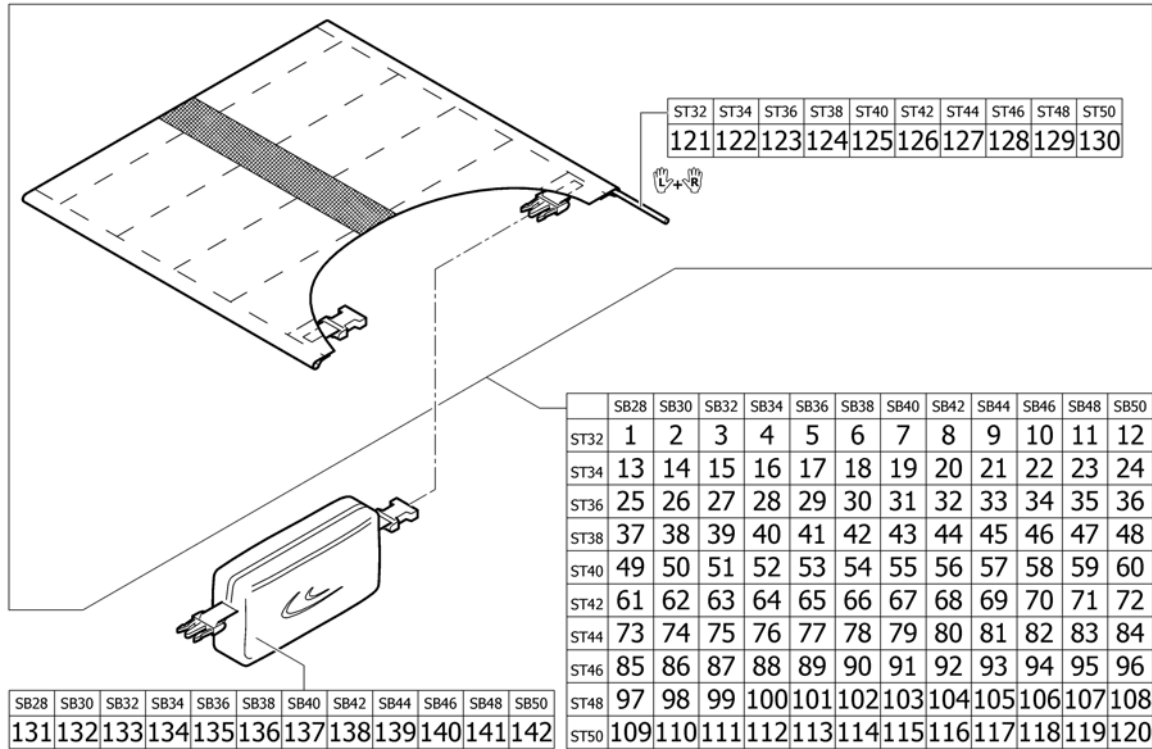

(Seat cover with 1 Velcro band (soft band) for seat bag)

1	1576496	(Seat cover SB28 ST32 for seat bag with 1 Velcro band (soft band))	1
2	1576497	(Seat cover SB30 ST32 for seat bag with 1 Velcro band (soft band))	1
3	1576498	(Seat cover SB32 ST32 for seat bag with 1 Velcro band (soft band))	1
4	1576499	(Seat cover SB34 ST32 for seat bag with 1 Velcro band (soft band))	1
5	1576500	(Seat cover SB36 ST32 for seat bag with 1 Velcro band (soft band))	1
6	1576501	(Seat cover SB38 ST32 for seat bag with 1 Velcro band (soft band))	1
7	1576502	(Seat cover SB40 ST32 for seat bag with 1 Velcro band (soft band))	1
8	1576503	(Seat cover SB42 ST32 for seat bag with 1 Velcro band (soft band))	1
9	1576504	(Seat cover SB44 ST32 for seat bag with 1 Velcro band (soft band))	1
10	1576505	(Seat cover SB46 ST32 for seat bag with 1 Velcro band (soft band))	1
11	1576506	(Seat cover SB48 ST32 for seat bag with 1 Velcro band (soft band))	1
12	1576507	(Seat cover SB50 ST32 for seat bag with 1 Velcro band (soft band))	1
13	1576508	(Seat cover SB28 ST34 for seat bag with 1 Velcro band (soft band))	1
14	1576509	(Seat cover SB30 ST34 for seat bag with 1 Velcro band (soft band))	1
15	1576510	(Seat cover SB32 ST34 for seat bag with 1 Velcro band (soft band))	1
16	1576511	(Seat cover SB34 ST34 for seat bag with 1 Velcro band (soft band))	1
17	1576512	(Seat cover SB36 ST34 for seat bag with 1 Velcro band (soft band))	1
18	1576513	(Seat cover SB38 ST34 for seat bag with 1 Velcro band (soft band))	1
19	1576579	(Seat cover SB40 ST34 for seat bag with 1 Velcro band (soft band))	1
20	1576580	(Seat cover SB42 ST34 for seat bag with 1 Velcro band (soft band))	1
21	1576581	(Seat cover SB44 ST34 for seat bag with 1 Velcro band (soft band))	1
22	1576582	(Seat cover SB46 ST34 for seat bag with 1 Velcro band (soft band))	1
23	1576583	(Seat cover SB48 ST34 for seat bag with 1 Velcro band (soft band))	1
24	1576584	(Seat cover SB50 ST34 for seat bag with 1 Velcro band (soft band))	1
25	1576585	(Seat cover SB28 ST36 for seat bag with 1 Velcro band (soft band))	1
26	1576586	(Seat cover SB30 ST36 for seat bag with 1 Velcro band (soft band))	1
27	1576587	(Seat cover SB32 ST36 for seat bag with 1 Velcro band (soft band))	1
28	1576588	(Seat cover SB34 ST36 for seat bag with 1 Velcro band (soft band))	1
29	1576589	(Seat cover SB36 ST36 for seat bag with 1 Velcro band (soft band))	1
30	1576695	(Seat cover SB38 ST36 for seat bag with 1 Velcro band (soft band))	1
31	1576696	(Seat cover SB40 ST36 for seat bag with 1 Velcro band (soft band))	1