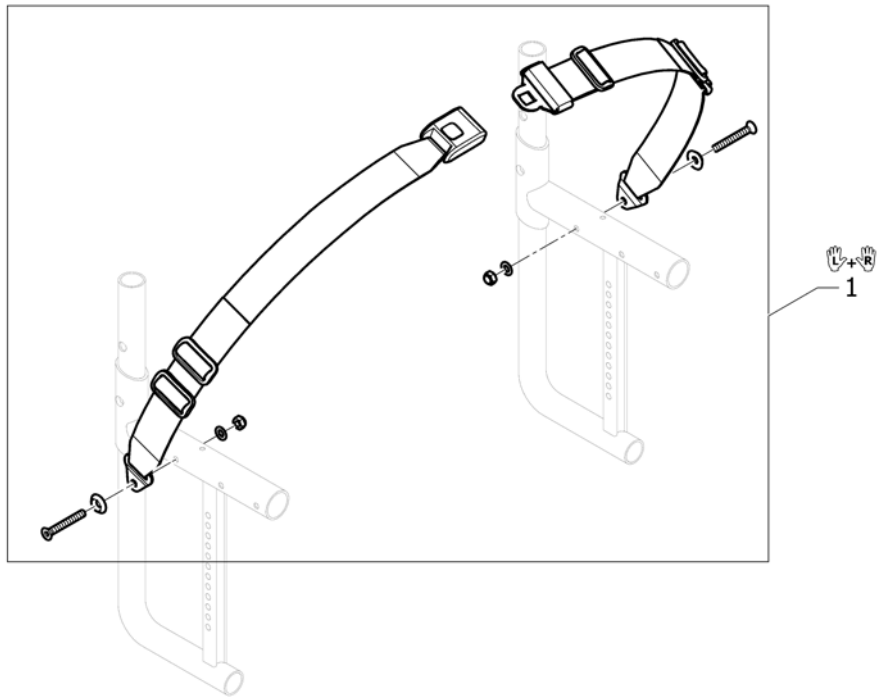

küschall® Ultra-Light | (SAFETY OPTIONS)
(Seatbelt for transportation)

1 1561026

(Seatbelt for transportation)

1