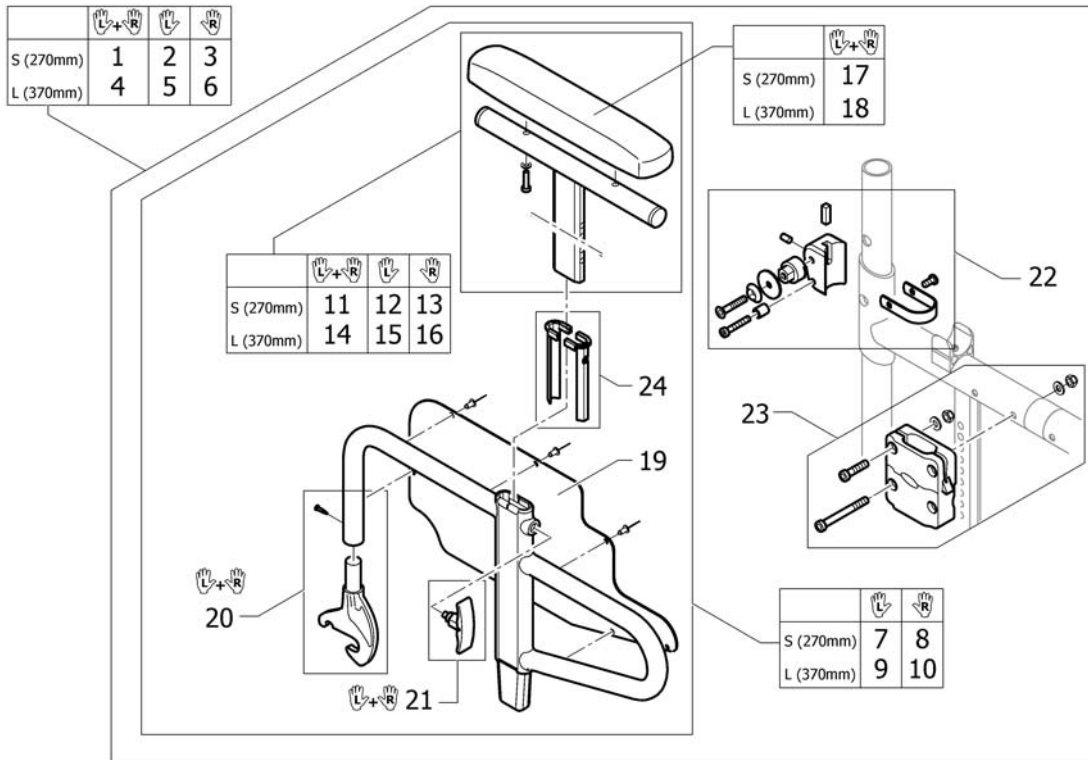

(Siderest in colours, flip-back and height adjustable)

1	1540012-0121	(Siderest flip-back and height adjustable short, black-grey rustico, complete , pair)	01.01.2012 → 31.12.2012	1
1	1540012-0411	(Siderest flip-back and height adjustable short, black, matt, complete, pair)	01.07.2010 → 31.12.2012	1
1	1540012-0419	(Siderest flip-back and height adjustable short, silver grey, complete, pair)	01.01.2010 → 31.12.2012	1
1	1540012-0442	(Siderest flip-back and height adjustable short, night shimmer, complete, pair)	01.01.2010 → 31.12.2012	1
1	1540012-0445	(Siderest flip-back and height adjustable short, ivory white, complete, pair)	01.07.2010 → 31.12.2012	1
1	1540012-0446	(Siderest flip-back and height adjustable short, purple fire, complete, pair)	01.01.2010 → 31.12.2012	1
1	1540012-0447	(Siderest flip-back and height adjustable short, emerald green, complete, pair)	01.01.2010 → 31.12.2012	1
1	1540012-0448	(Siderest flip-back and height adjustable short, midnight blue, complete, pair)	01.01.2010 → 31.12.2012	1
1	1540012-0449	(Siderest flip-back and height adjustable short, umber glaze, complete, pair)	01.01.2010 → 31.12.2012	1
1	1540012-0450	(Siderest flip-back and height adjustable short, smokey grey, complete, pair)	01.01.2010 → 31.12.2012	1
1	1540012-0451	(Siderest flip-back and height adjustable short, flashy yellow, complete, pair)	01.07.2011 → 31.12.2012	1
1	1540012-3524	Compact armsteun cpl met sta op hendel pp roalred	01.01.2010 → 31.12.2012	1
1	1540012-5969	(Siderest flip-back and height adjustable short, royal blue, complete, pair)	01.01.2010 → 31.12.2012	1
1	1540012-9005	(Siderest flip-back and height adjustable short, black, glossy, complete, pair)	01.01.2010 → 31.12.2012	1
2	1540014-0121	(Siderest flip-back and height adjustable short, black-grey rustico, complete, left)	01.01.2012 → 31.12.2012	1
2	1540014-0411	(Siderest flip-back and height adjustable short, black, matt, complete, left)	01.07.2010 → 31.12.2012	1
2	1540014-0419	(Siderest flip-back and height adjustable short, silver grey, complete, left)	01.01.2010 → 31.12.2012	1
2	1540014-0442	(Siderest flip-back and height adjustable short, night shimmer, complete, left)	01.01.2010 → 31.12.2012	1