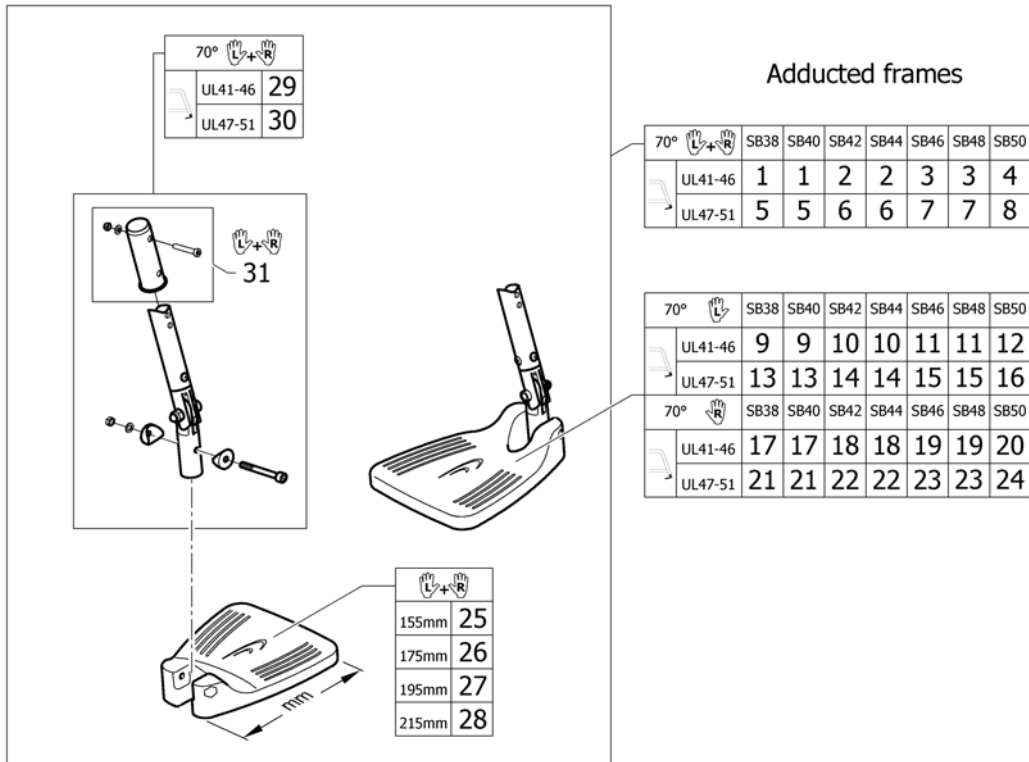

(Footrest 2-pieces, angle adjustable for 70° front frames adducted)

1	1550330	(Footrest 2-pc. angle adjustable 155mm, short, pair, complete)	1
2	1550331	(Footrest 2-pc. angle adjustable 175mm, short, pair, complete)	1
3	1550332	(Footrest 2-pc. angle adjustable 195mm, short, pair, complete)	1
4	1550333	(Footrest 2-pc. angle adjustable 215mm, short, pair, complete)	1
5	1550335	(Footrest 2-pc. angle adjustable 155mm, long, pair, complete)	1
6	1550336	(Footrest 2-pc. angle adjustable 175mm, long, pair, complete)	1
7	1550337	(Footrest 2-pc. angle adjustable 195mm, long, pair, complete)	1
8	1550338	(Footrest 2-pc. angle adjustable 215mm, long, pair, complete)	1
9	1550454	(Footrest 2-pc. angle adjustable 155mm, short, left, complete)	1
10	1550455	(Footrest 2-pc. angle adjustable 175mm, short, left, complete)	1
11	1550456	(Footrest 2-pc. angle adjustable 195mm, short, left, complete)	1
12	1550457	(Footrest 2-pc. angle adjustable 215mm, short, left, complete)	1
13	1550459	(Footrest 2-pc. angle adjustable 155mm, long, left, complete)	1
14	1550460	(Footrest 2-pc. angle adjustable 175mm, long, left, complete)	1
15	1550461	(Footrest 2-pc. angle adjustable 195mm, long, left, complete)	1
16	1550462	(Footrest 2-pc. angle adjustable 215mm, long, left, complete)	1
17	1550469	(Footrest 2-pc. angle adjustable 155mm, short, right, complete)	1
18	1550470	(Footrest 2-pc. angle adjustable 175mm, short, right, complete)	1
19	1550471	(Footrest 2-pc. angle adjustable 195mm, short, right, complete)	1
20	1550472	(Footrest 2-pc. angle adjustable 215mm, short, right, complete)	1
21	1550474	(Footrest 2-pc. angle adjustable 155mm, long, right, complete)	1
22	1550475	(Footrest 2-pc. angle adjustable 175mm, long, right, complete)	1
23	1550476	(Footrest 2-pc. angle adjustable 195mm, long, right, complete)	1
24	1550477	(Footrest 2-pc. angle adjustable 215mm, long, right, complete)	1
25	1579331	(Footrest 2-pc. 155mm, pair) <i>Replaces 1432350 and 1432351</i>	1
26	1579332	Kusch voetpl.ex.inst. buis 175mm pp Co/UI <i>Replaces 1432352 and 1432353</i>	1
27	1579333	(Footrest 2-pc. 195mm, pair) <i>Replaces 1432354 and 1432355</i>	1
28	1579334	(Footrest 2-pc. 215mm, pair) <i>Replaces 1432356 and 1432357</i>	1