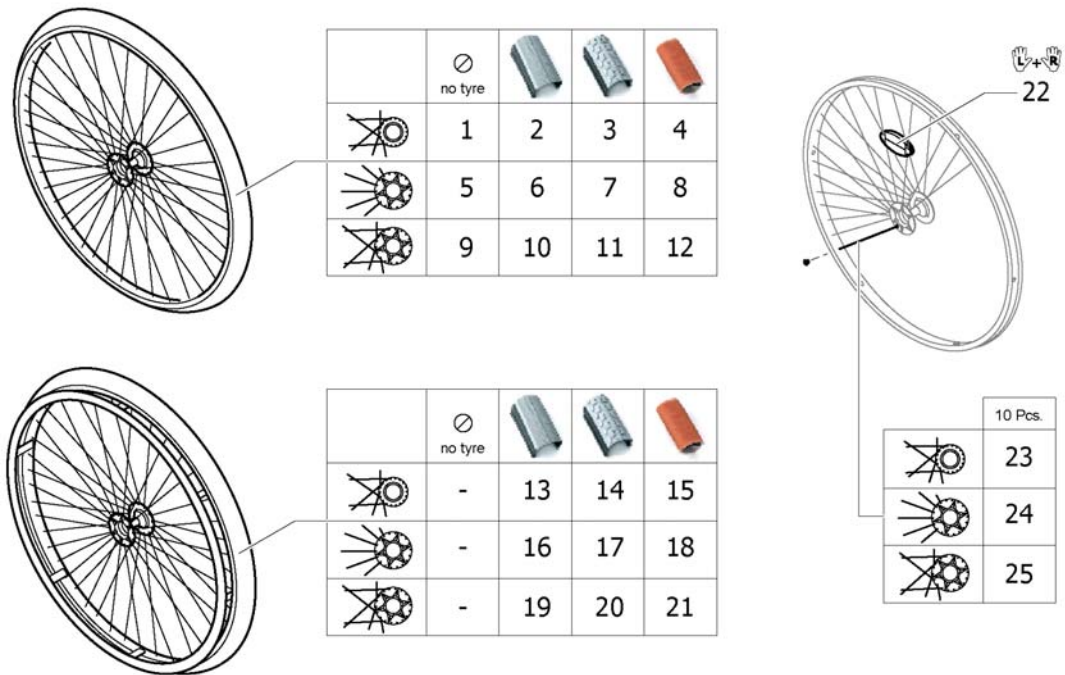

(22" Küschall rear wheels complete)

5	1559082-0407	(Rear wheel 22" Starec R, colourless, without handrim, without tyre)	01.10.2009 → 31.12.2014	2
5	1559082-0001	(Rear wheel 22" Starec R, chrome, without handrim, without tyre)	01.07.2011 → 31.12.2014	2
5	1559082-0182	(Rear wheel 22" Starec R, champagne, without handrim, without tyre)	01.01.2013 → 31.12.2014	2
5	1559082-0183	(Rear wheel 22" Starec R, olive, without handrim, without tyre)	01.01.2013 → 31.12.2014	2
5	1559082-0400	(Rear wheel 22" Starec R, tecno, without handrim, without tyre)	01.10.2009 → 31.12.2014	2
5	1559082-0401	(Rear wheel 22" Starec R, lemon, without handrim, without tyre)	01.10.2009 → 31.12.2012	2
5	1559082-0402	(Rear wheel 22" Starec R, apricot, without handrim, without tyre)	01.10.2009 → 31.12.2012	2
5	1559082-0404	(Rear wheel 22" Starec R, b-blue, without handrim, without tyre)	01.10.2009 → 31.12.2014	2
5	1559082-0440	(Rear wheel 22" Starec R, comet red, without handrim, without tyre)	01.10.2009 → 31.12.2014	2
5	1559082-0441	(Rear wheel 22" Starec R, arctic blue, without handrim, without tyre)	01.10.2009 → 31.12.2014	2
5	1559082-0444	(Rear wheel 22" Starec R, copper glaze, without handrim, without tyre)	01.10.2009 → 31.12.2014	2
6	904.1195	(Rear wheel 22", Starec hub R, without handrim, light wall)	01.10.2009 → 31.12.2014	2
7	904.1158	(Rear wheel 22", Starec hub R, without handrim, Tread)	01.10.2009 → 31.12.2014	2
9	1559083-0407	(Rear wheel 22", Starec X, colourless, without handrim, without tyre)		2
9	1559083-0001	(Rear wheel 22", Starec X, chrome, without handrim, without tyre)	01.07.2011 →	2
9	1559083-0182	(Rear wheel 22", Starec X, champagne, without handrim, without tyre)	01.01.2013 →	2
9	1559083-0183	(Rear wheel 22" Starec X, olive, without handrim, without tyre)	01.01.2013 →	2
9	1559083-0400	(Rear wheel 22" Starec X, Tecno, without handrim, without tyre)		2
9	1559083-0401	(Rear wheel 22" Starec X, Lemon, without handrim, without tyre)	01.10.2009 → 31.12.2012	2
9	1559083-0402	(Rear wheel 22" Starec X, Apricot, without handrim, without tyre)	01.10.2009 → 31.12.2012	2