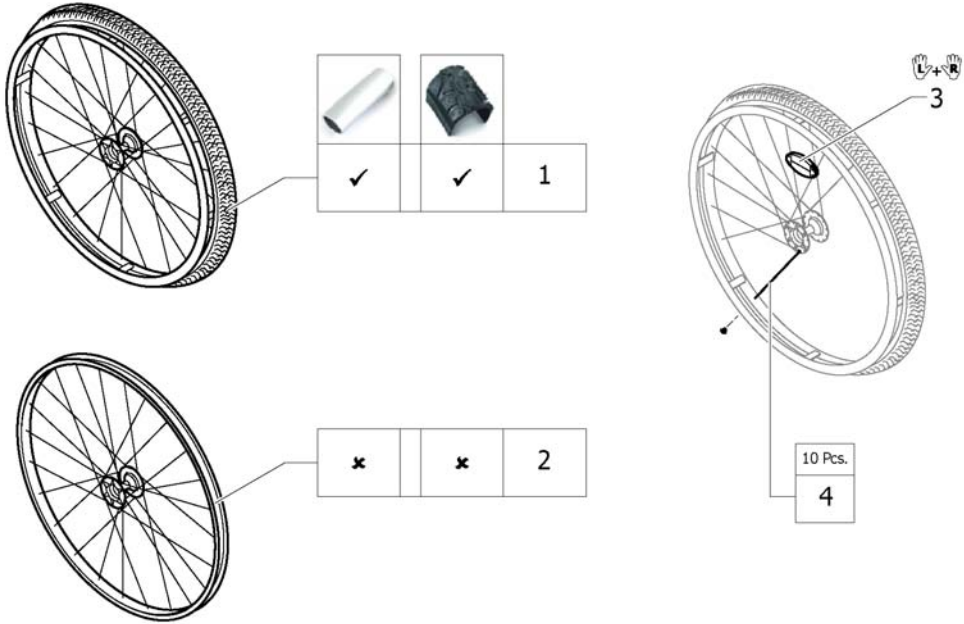

1	1517875	Wiel 24'starec kruis MTB +alu hoepel	2
2	1529327	(Rear wheel Mountain Bike 24", without handrim, without tyre)	2
3	1571073	(Spokereflection, pair) <i>Replaces 220.1033</i>	1
4	1579085	(Spokes kit for Mountain Bike wheel, 10 Pcs.)	1