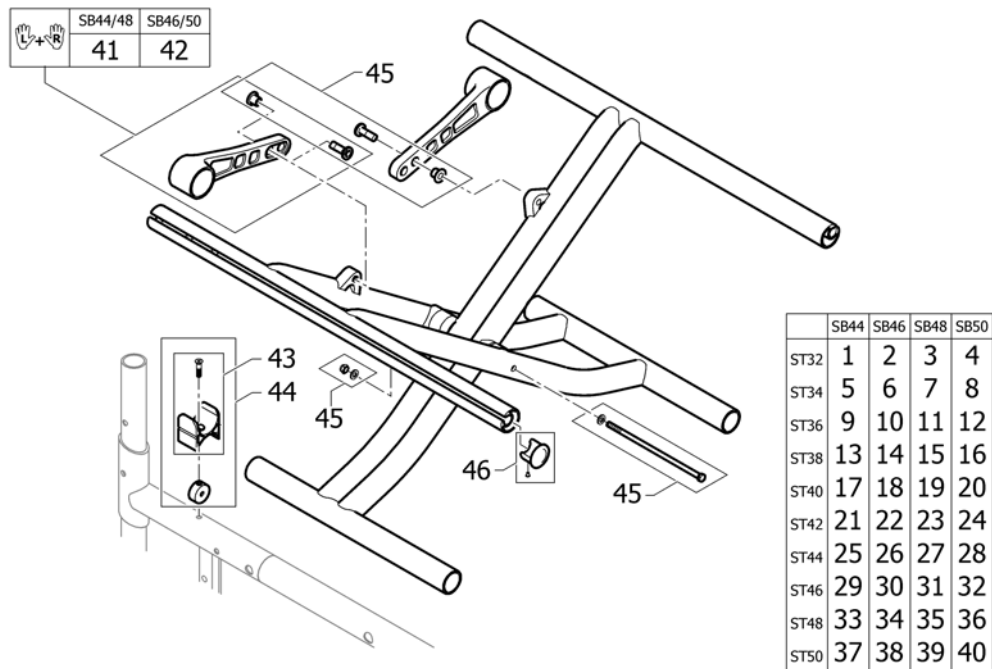

(Cross brace double, SB44-50)

1	1536967-0121	(Cross-brace double, SB44 ST32, black-grey rustico)	01.01.2012 → 31.12.2013	1
1	1536967-0122	(Cross-brace double, SB44 ST32, golden beach)	01.01.2013 → 31.12.2013	1
1	1536967-0411	(Cross-brace double, SB44 ST32, black, matt)	01.07.2010 →	1
1	1536967-0419	(Cross-brace double, SB44 ST32, silver grey)		1
1	1536967-0442	(Cross-brace double, SB44 ST32, night shimmer)		1
1	1536967-0445	(Cross-brace double, SB44 ST32, ivory white)	01.07.2010 →	1
1	1536967-0446	(Cross-brace double, SB44 ST32, purple fire)		1
1	1536967-0447	(Cross-brace double, SB44 ST32, emerald green)	01.10.2009 → 31.12.2012	1
1	1536967-0448	(Cross-brace double, SB44 ST32, midnight blue)	01.10.2009 → 31.12.2012	1
1	1536967-0449	(Cross-brace double, SB44 ST32, umber glaze)	01.10.2009 → 31.12.2013	1
1	1536967-0450	(Cross-brace double, SB44 ST32, smokey grey)		1
1	1536967-0451	(Cross-brace double, SB44 ST32, flashy yellow)	01.07.2011 → 31.12.2013	1
1	1536967-3524	(Cross-brace double, SB44 ST32, royal red)		1
1	1536967-5969	(Cross-brace double, SB44 ST32, royal blue)		1
1	1536967-9005	(Cross-brace double, SB44 ST32, black, glossy)		1
2	1536968-0121	(Cross-brace double, SB46 ST32, black-grey rustico)	01.01.2012 → 31.12.2013	1
2	1536968-0122	(Cross-brace double, SB46 ST32, golden beach)	01.01.2013 → 31.12.2013	1
2	1536968-0411	(Cross-brace double, SB46 ST32, black, matt)	01.07.2010 →	1
2	1536968-0419	(Cross-brace double, SB46 ST32, silver grey)		1
2	1536968-0442	(Cross-brace double, SB46 ST32, night shimmer)		1
2	1536968-0445	(Cross-brace double, SB46 ST32, ivory white)	01.07.2010 →	1
2	1536968-0446	(Cross-brace double, SB46 ST32, purple fire)		1
2	1536968-0447	(Cross-brace double, SB46 ST32, emerald green)	01.10.2009 → 31.12.2012	1
2	1536968-0448	(Cross-brace double, SB46 ST32, midnight blue)	01.10.2009 → 31.12.2012	1