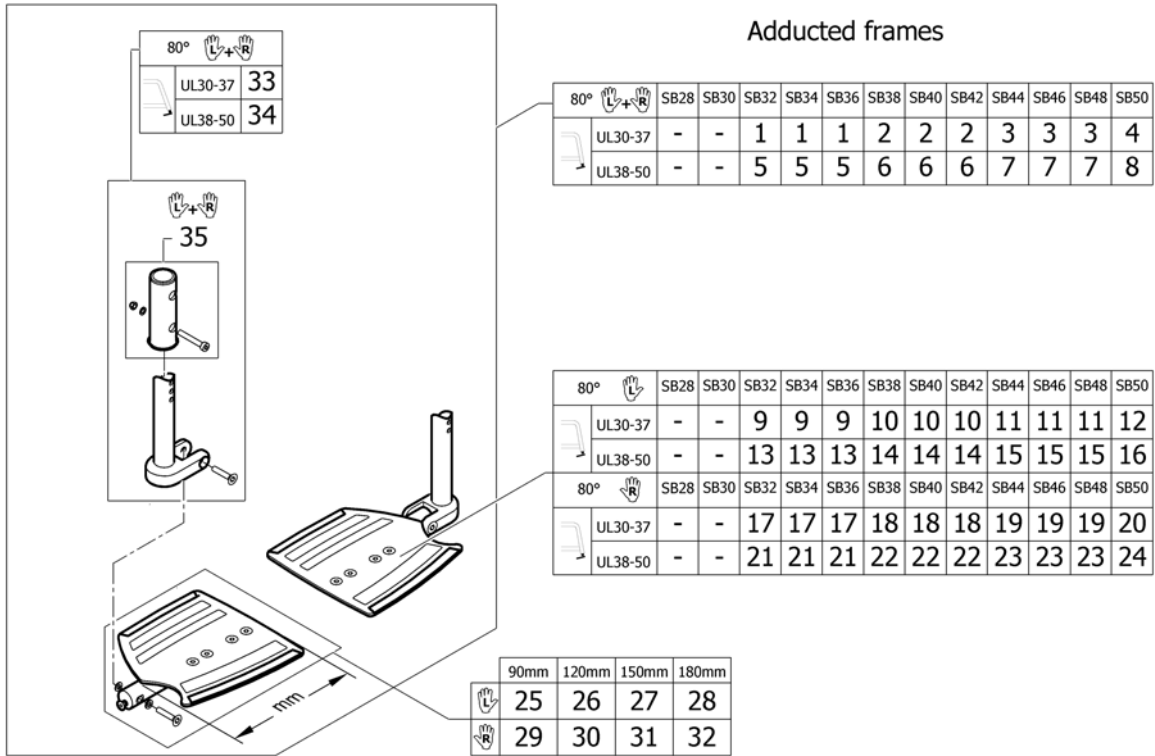

(Footrest carbon 2-pieces for 80° front frames adducted)

1	1545438	(Footrest carbon 2-pc. 90mm, short, pair, complete)	1
2	1545439	Kusch voetpl.carbon zb38 kort 120mm pp cpl	1
3	1545440	(Footrest carbon 2-pc. 150mm, short, pair, complete)	1
4	1545441	(Footrest carbon 2-pc. 180mm, short, pair, complete)	1
5	1545442	(Footrest carbon 2-pc. 90mm, long, pair, complete)	1
6	1545443	(Footrest carbon 2-pc. 120mm, long, pair, complete)	1
7	1545444	Kusch voetpl.carbon lang 150mm pp cpl	1
8	1545445	(Footrest carbon 2-pc. 180mm, long, pair, complete)	1
9	1545776	(Footrest carbon 2-pc. 90mm, short, left, complete)	1
10	1545777	(Footrest carbon 2-pc. 120mm, short, left, complete)	1
11	1545778	(Footrest carbon 2-pc. 150mm, short, left, complete)	1
12	1545779	(Footrest carbon 2-pc. 180mm, short, left, complete)	1
13	1545780	(Footrest carbon 2-pc. 90mm, long, left, complete)	1
14	1545781	(Footrest carbon 2-pc. 120mm, long, left, complete)	1
15	1545782	(Footrest carbon 2-pc. 150mm, long, left, complete)	1
16	1545783	(Footrest carbon 2-pc. 180mm, long, left, complete)	1
17	1545764	(Footrest carbon 2-pc. 90mm, short, right, complete)	1
18	1545765	(Footrest carbon 2-pc. 120mm, short, right, complete)	1
19	1545766	(Footrest carbon 2-pc. 150mm, short, right, complete)	1
20	1545767	(Footrest carbon 2-pc. 180mm, short, right, complete)	1
21	1545768	(Footrest carbon 2-pc. 90mm, long, right, complete)	1
22	1545769	(Footrest carbon 2-pc. 120mm, long, right, complete)	1
23	1545770	(Footrest carbon 2-pc. 150mm, long, right, complete)	1
24	1545771	(Footrest carbon 2-pc. 180mm, long, right, complete)	1
25	1545450	(Footrest carbon 2-pc. 90mm, left)	1
26	1545451	(Footrest carbon 2-pc. 120mm, left)	1
27	1545452	(Footrest carbon 2-pc. 150mm, left)	1
28	1545517	(Footrest carbon 2-pc. 180mm, left)	1
29	1545446	(Footrest carbon 2-pc. 90mm, right)	1
30	1545447	(Footrest carbon 2-pc. 120mm, right)	1
31	1545448	(Footrest carbon 2-pc. 150mm, right)	1