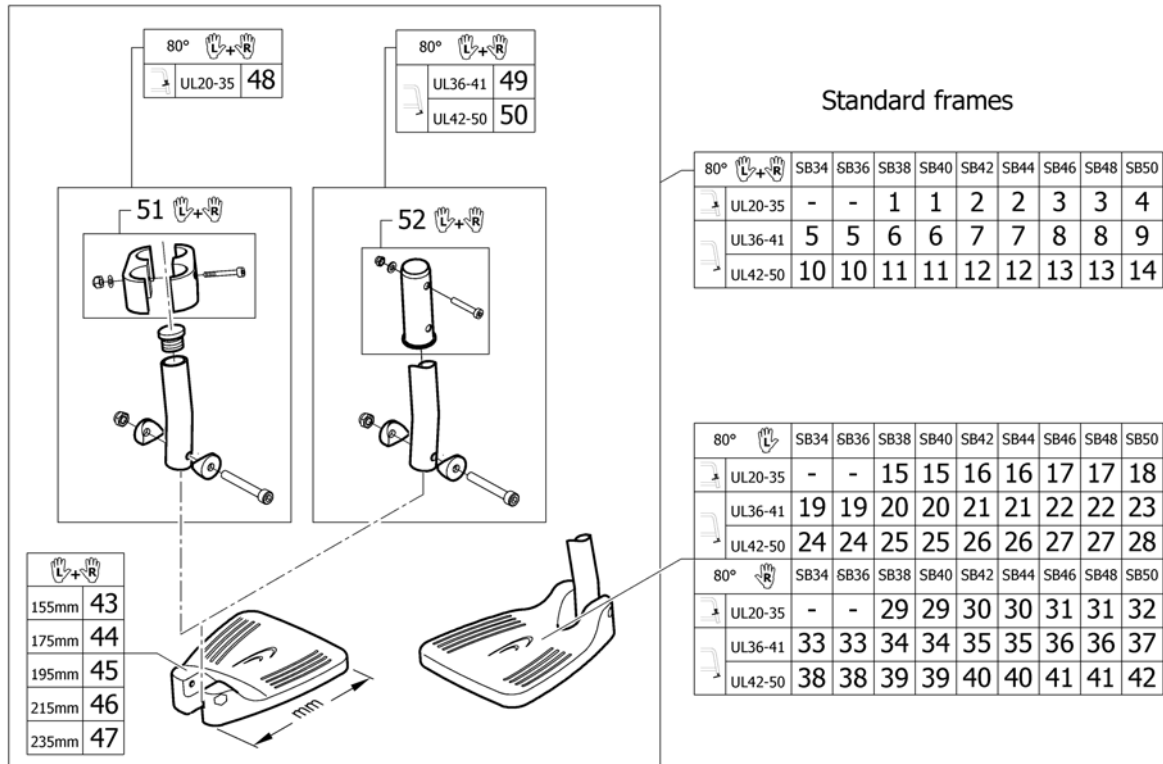

(Footrest 2-pieces for 80° front frames standard)

1	1544821	(Footrest 2-pc. 155mm, for frame 70° & 80° high mounted, pair, complete)	1
2	1544822	Kusch voetpl.zb42/44 hgm obl26/33pp fr70/80 CO/UL	1
3	1544823	(Footrest 2-pc. 195mm, for frame 70° & 80° high mounted, pair, complete)	1
4	1544824	(Footrest 2-pc. 215mm, for frame 70° & 80° high mounted, pair, complete)	1
5	1544826	(Footrest 2-pc. 155mm, for frame 70° & 80° short, pair, complete)	1
6	1544827	(Footrest 2-pc. 175mm, for frame 70° & 80° short, pair, complete)	1
7	1544828	Kusch voetpl.zb36/38 vast obl.34-44 pp fr.70/80 UI/Co	1
8	1544906	(Footrest 2-pc. 215mm, for frame 70° & 80° short, pair, complete)	1
9	1544907	(Footrest 2-pc. 235mm, for frame 70° & 80° short, pair, complete)	1
10	1544908	(Footrest 2-pc. 155mm, for frame 70° & 80° long, pair, complete)	1
11	1544909	(Footrest 2-pc. 175mm, for frame 70° & 80° long, pair, complete)	1
12	1544910	Kusch voetpl.zb42-44 obl 45-51 std pp Co/UI	1
13	1544911	(Footrest 2-pc. 215mm, for frame 70° & 80° long, pair, complete)	1
14	1544912	(Footrest 2-pc. 235mm, for frame 70° & 80° long, pair, complete)	1
15	1544913	(Footrest 2-pc. 155mm, for frame 70° & 80° high mounted, left, complete)	1
16	1544914	(Footrest 2-pc. 175mm, for frame 70° & 80° high mounted, left, complete)	1
17	1544915	(Footrest 2-pc. 195mm, for frame 70° & 80° high mounted, left, complete)	1
18	1544916	(Footrest 2-pc. 215mm, for frame 70° & 80° high mounted, left, complete)	1
19	1545357	(Footrest 2-pc. 155mm, for frame 70° & 80° short, left, complete)	1
20	1545358	(Footrest 2-pc. 175mm, for frame 70° & 80° short, left, complete)	1
21	1545359	(Footrest 2-pc. 195mm, for frame 70° & 80° short, left, complete)	1
22	1545360	Kusch voetpl.zb46 OBL ko rt tbv.70/80gr li Co/UI	1
23	1545361	Kusch voetpl.zb50 OBL ko rt tbv.70/80gr li Co/UI	1
24	1545362	(Footrest 2-pc. 155mm, for frame 70° & 80° long, left, complete)	1
25	1545363	(Footrest 2-pc. 175mm, for frame 70° & 80° long, left, complete)	1
26	1545364	Kusch voetpl.zb44 obl la ng tbv.70/80gr.li Co/UI	1
27	1545365	(Footrest 2-pc. 215mm, for frame 70° & 80° long, left, complete)	1
28	1545366	(Footrest 2-pc. 235mm, for frame 70° & 80° long, left, complete)	1
29	1545367	(Footrest 2-pc. 155mm, for frame 70° & 80° high mounted, right,	1
30	1545368	(Footrest 2-pc. 175mm, for frame 70° & 80° high mounted, right,	1
31	1545369	(Footrest 2-pc. 195mm, for frame 70° & 80° high mounted, right,	1