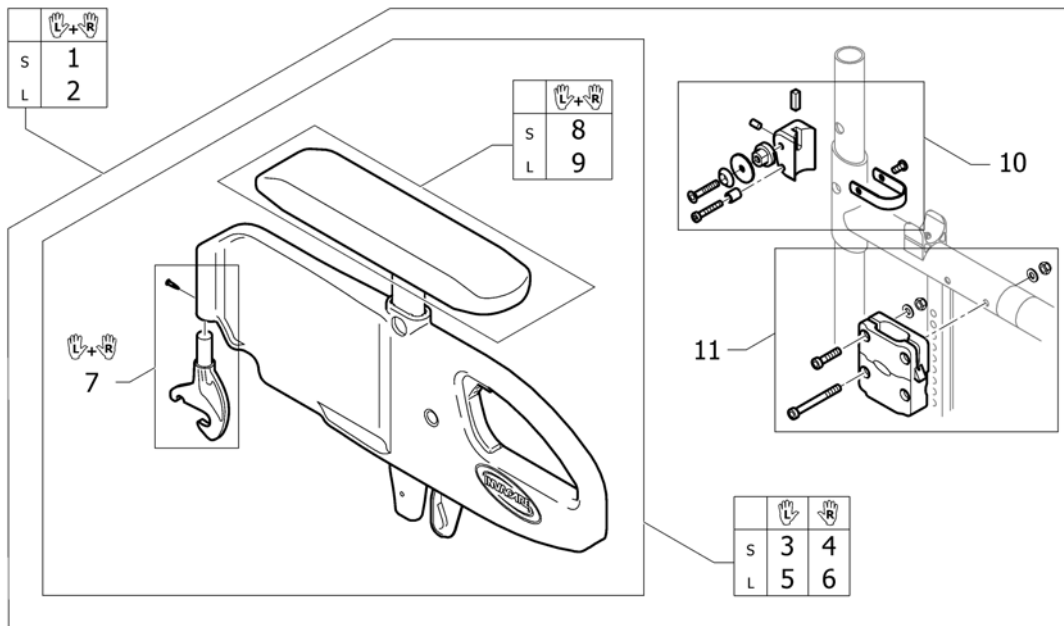

(Siderest with desk function)

1	1540043	(Siderest with desk function, flip-back, height adj., removable, pair short, complete)	1
2	1540044	(Siderest with desk function, flip-back, height adj., removable, pair long, complete)	1
3	1540040	(Siderest with desk function, flip-back, height adj., removable, short, left)	1
4	1540039	(Siderest with desk function, flip-back, height adj., removable, short, right)	1
5	1540042	Ultra Light armst.opkl. lang li afneemb.ex.bev.	1
6	1540041	Ultra Light armst.opkl. lang re afneemb.ex.bev.	1
7	1540031	Kusch armst.opkl.+IHV bev.haak cpl pp	1
8	1521532	Kusch arml.kort tbv.armsteun met deskfunctie pp	1
9	1521533	(Armpad long incl. Screws, pair)	1
10	1540032	Ultra Light armst.opkl. afneemb.bev.kit achter	1
11	1540029	Ultra Light armst.opkl. afneemb.bev.kit voorzijd	1