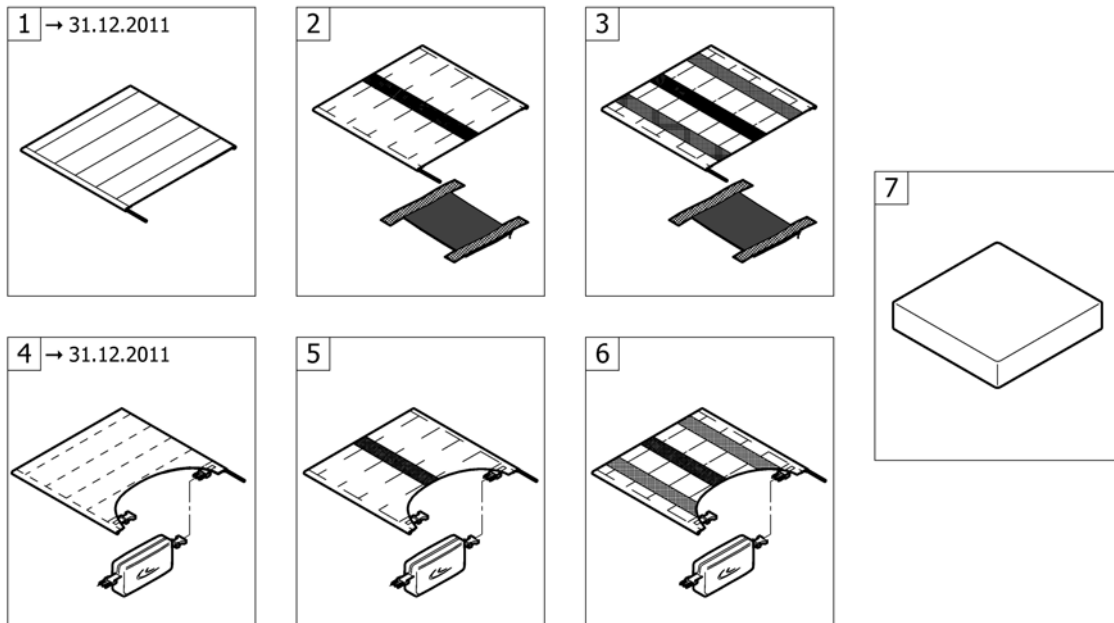

(SEAT)

1	-	(Seat cover standard =>31.12.2011)	01.10.2009 → 31.12.2011	1
2	-	(Seat cover with 1 Velcro band (soft band))		1
3	-	(Seat cover with 2 Velcro bands (rough band))		1
4	-	(Seat cover standard for seat bag =>31.12.2011)	01.10.2009 → 31.12.2011	1
5	-	(Seat cover with 1 Velcro band (soft band) for seat bag)		1
6	-	(Seat cover with 2 Velcro bands (rough band) for seat bag)		1
7	-	(Seat cushion standard)	01.07.2012 →	1