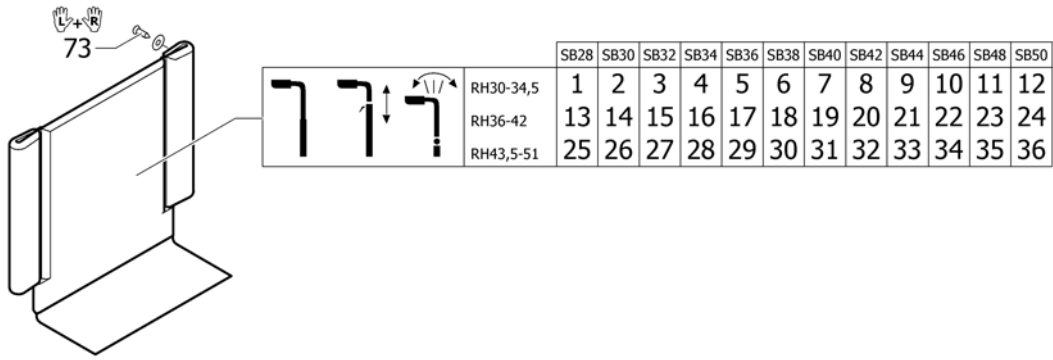

(Back cover, standard 01.01.2012=>)

1	1552080	(Backrest cover SB28 medium)	1
2	1552081	(Backrest cover SB30 medium)	1
3	1552082	(Backrest cover SB32 medium)	1
4	1552083	(Backrest cover SB34 medium)	1
5	1552084	(Backrest cover SB36 medium)	1
6	1552085	(Backrest cover SB38 medium)	1
7	1552086	(Backrest cover SB40 medium)	1
8	1552087	(Backrest cover SB42 medium)	1
9	1552088	(Backrest cover SB44 medium)	1
10	1552089	(Backrest cover SB46 medium)	1
11	1552090	(Backrest cover SB48 medium)	1
12	1552091	(Backrest cover SB50 medium)	1
13	1552092	(Backrest cover SB28 long)	1
14	1552093	(Backrest cover SB30 long)	1
15	1552094	(Backrest cover SB32 long)	1
16	1552095	(Backrest cover SB34 long)	1
17	1552096	(Backrest cover SB36 long)	1
18	1552097	(Backrest cover SB38 long)	1
19	1552098	(Backrest cover SB40 long)	1
20	1552099	(Backrest cover SB42 long)	1
21	1552100	(Backrest cover SB44 long)	1
22	1552101	(Backrest cover SB46 long)	1
23	1552102	(Backrest cover SB48 long)	1
24	1552103	(Backrest cover SB50 long)	1
25	1552104	(Backrest cover SB28 X-long)	1
26	1552105	(Backrest cover SB30 X-long)	1
27	1552106	(Backrest cover SB32 X-long)	1
28	1552107	(Backrest cover SB34 X-long)	1
29	1552108	(Backrest cover SB36 X-long)	1
30	1552109	(Backrest cover SB38 X-long)	1
31	1552110	(Backrest cover SB40 X-long)	1