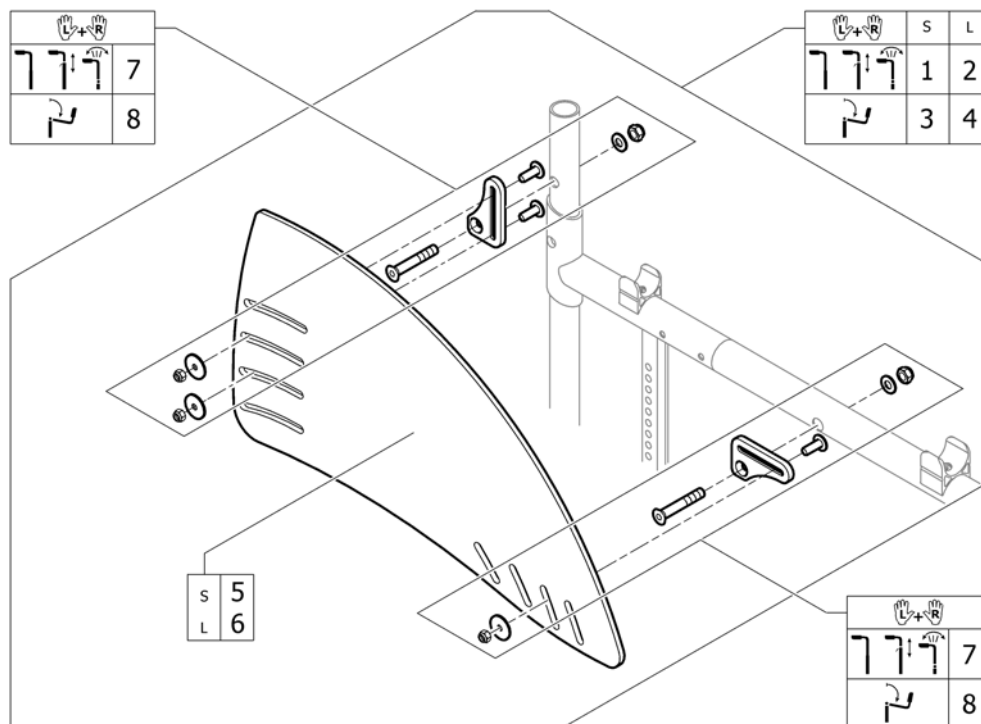

(Clothes-guards)

1	1540001	(Clothes-guards S with fixation kit, pair)	1
2	1540002	Kusch kled.besch.large cpl+bev.pp Ultra	1
3	1540914	(Clothes-guards S with fixation kit to backrest foldable, pair)	1
4	1540915	(Clothes-guards L with fixation kit to backrest foldable, pair)	1
5	1540003	(Clothes-guard S)	2
6	1540004	(Clothes-guard L)	2
7	1540005	(Fixation kit for clothes-guard and mudguard)	1
8	1540916	(Fixation kit for clothes-guard and mudguard to backrest foldable)	1