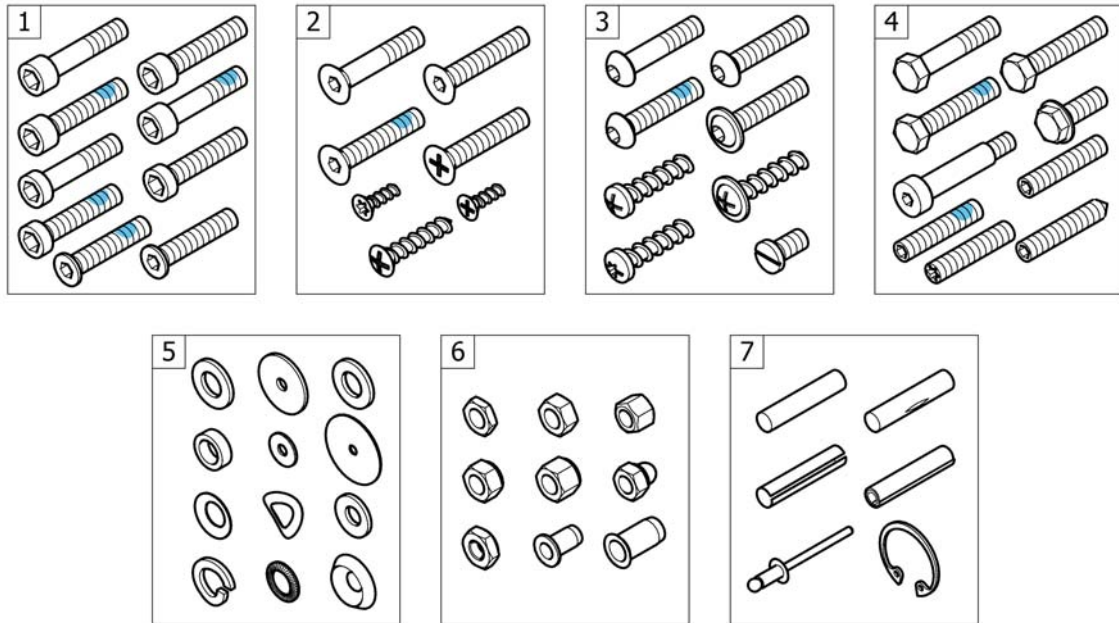

(Fixation: screws, ...)

1	-	(Socket head cap screws)	1
2	-	(Countersunk screws)	1
3	-	(Button head screws)	1
4	-	(Hex-head screws, diverse, ...)	1
5	-	(Washers)	1
6	-	(Nuts)	1
7	-	(Pins, rivets, ...)	1