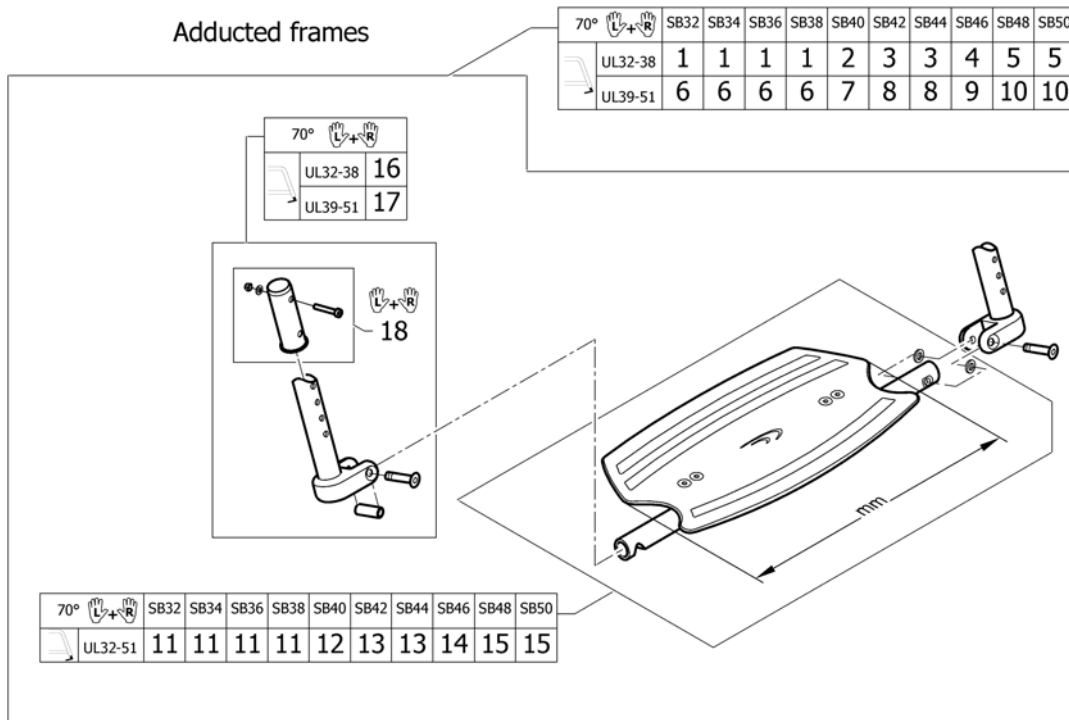

(Footrest 1-piece for 70° front frames adducted)

1	1550574	(Footrest 1-piece complete, 193mm, short)	1
2	1550575	(Footrest 1-piece complete, 222mm, short)	1
3	1550576	(Footrest 1-piece complete, 250mm, short)	1
4	1550577	(Footrest 1-piece complete, 280mm, short)	1
5	1550578	(Footrest 1-piece complete, 308mm, short)	1
6	1550579	(Footrest 1-piece complete, 193mm, long)	1
7	1550580	(Footrest 1-piece complete, 222mm, long)	1
8	1550581	(Footrest 1-piece complete, 250mm, long)	1
9	1550582	(Footrest 1-piece complete, 280mm, long)	1
10	1550583	Compact voetpl.1-dlg zb 44-50 obl.41-51 opkl.cpl	1
11	1550584	(Footrest 1-piece 193mm)	1
12	1550585	(Footrest 1-piece 222mm)	1
13	1550586	(Footrest 1-piece 250mm)	1
14	1550587	(Footrest 1-piece 280mm)	1
15	1550588	(Footrest 1-piece 308mm)	1
16	1535982	(Telescopic tube kit for footrest 1-piece short, pair)	1
17	1535983	Kusch inst.buis kit tbv 1-dl voetpl.lang co/ul	1
18	1532398	(Fixation kit footplate telescope)	1