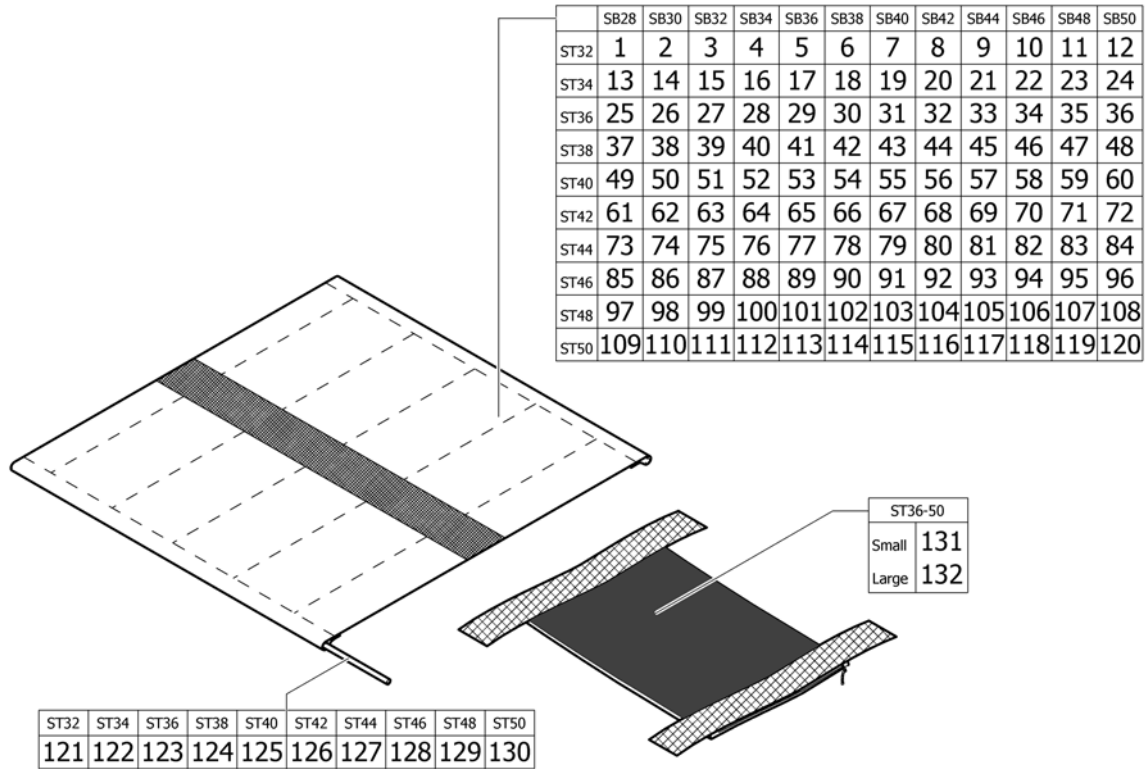

(Seat cover with 1 Velcro band (soft band))

1	1540180	(Seat cover SB28 ST32 with 1 Velcro band (soft band))	1
2	1540181	(Seat cover SB30 ST32 with 1 Velcro band (soft band))	1
3	1540182	(Seat cover SB32 ST32 with 1 Velcro band (soft band))	1
4	1540183	(Seat cover SB34 ST32 with 1 Velcro band (soft band))	1
5	1540184	(Seat cover SB36 ST32 with 1 Velcro band (soft band))	1
6	1540185	(Seat cover SB38 ST32 with 1 Velcro band (soft band))	1
7	1540186	(Seat cover SB40 ST32 with 1 Velcro band (soft band))	1
8	1540187	(Seat cover SB42 ST32 with 1 Velcro band (soft band))	1
9	1540188	(Seat cover SB44 ST32 with 1 Velcro band (soft band))	1
10	1540189	(Seat cover SB46 ST32 with 1 Velcro band (soft band))	1
11	1540190	(Seat cover SB48 ST32 with 1 Velcro band (soft band))	1
12	1540191	(Seat cover SB50 ST32 with 1 Velcro band (soft band))	1
13	1540192	(Seat cover SB28 ST34 with 1 Velcro band (soft band))	1
14	1540193	(Seat cover SB30 ST34 with 1 Velcro band (soft band))	1
15	1540194	(Seat cover SB32 ST34 with 1 Velcro band (soft band))	1
16	1540195	(Seat cover SB34 ST34 with 1 Velcro band (soft band))	1
17	1540196	(Seat cover SB36 ST34 with 1 Velcro band (soft band))	1
18	1540197	(Seat cover SB38 ST34 with 1 Velcro band (soft band))	1
19	1540198	(Seat cover SB40 ST34 with 1 Velcro band (soft band))	1
20	1540199	(Seat cover SB42 ST34 with 1 Velcro band (soft band))	1
21	1540200	(Seat cover SB44 ST34 with 1 Velcro band (soft band))	1
22	1540201	(Seat cover SB46 ST34 with 1 Velcro band (soft band))	1
23	1540202	(Seat cover SB48 ST34 with 1 Velcro band (soft band))	1
24	1540203	(Seat cover SB50 ST34 with 1 Velcro band (soft band))	1
25	1540204	(Seat cover SB28 ST36 with 1 Velcro band (soft band))	1
26	1540205	(Seat cover SB30 ST36 with 1 Velcro band (soft band))	1
27	1540206	(Seat cover SB32 ST36 with 1 Velcro band (soft band))	1
28	1540207	(Seat cover SB34 ST36 with 1 Velcro band (soft band))	1
29	1540208	(Seat cover SB36 ST36 with 1 Velcro band (soft band))	1
30	1540209	(Seat cover SB38 ST36 with 1 Velcro band (soft band))	1
31	1540210	(Seat cover SB40 ST36 with 1 Velcro band (soft band))	1