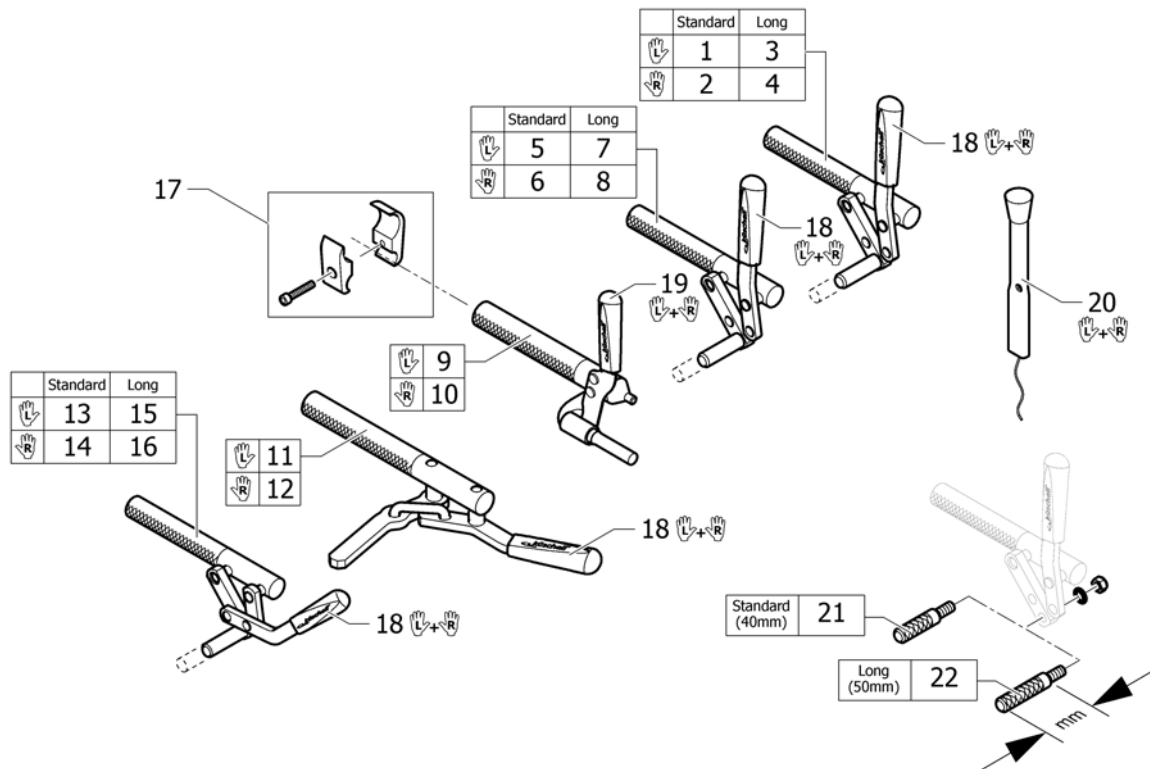

(Brakes)

1	1512127	(Brake, straight lever, left)	1
2	1512128	(Brake, straight lever, right)	1
3	1517658	(Brake, straight lever, long shoe, left)	1
4	1517657	(Brake, straight lever, long shoe, right)	1
5	1512125	Kusch rem gebogen links ex.bev.	1
6	1512126	Kusch rem gebogen rechts ex.bev.	1
7	1517656	Kusch rem gebogen extra lange hendel links	1
8	1517655	Kusch rem gebogen extra lange hendel rechts	1
9	1512131	Kusch rem perform.ex.bev li ex.Comp/Cont/Kid nw	1
10	1512132	Kusch rem perform.ex.bev re ex.Comp/Cont/Kid nw	1
11	1512133	Kusch rem aktief ex.bev. li.ex Comp/Cont/Kid nw	1
12	1512134	Kusch rem aktief ex.bev. re.ex Comp/Cont/Kid nw	1
13	1512129	Kusch rem pull ex.bev.li ps	1
14	1512130	Kusch rem pull ex.bev.re ps	1
15	1517660	(Pull brake, long shoe left)	1
16	1517659	(Pull brake, long shoe right)	1
17	1513176	Kusch rem bev.klem nw ps	2
18	1513177	Kusch remhendelhoes pp	1
19	1513178	(Brake handle for performance brake, pair)	1
20	1513179	Kusch remverlenger pp	1
21	1579328	(Brake shoe standard (40mm), kit 4 Pcs.) <i>Replaces 500.1045 (4x)</i>	1
22	1579329	(Brake shoe long (50mm), kit 4 Pcs.) <i>Replaces 500.1013 (4x)</i>	1