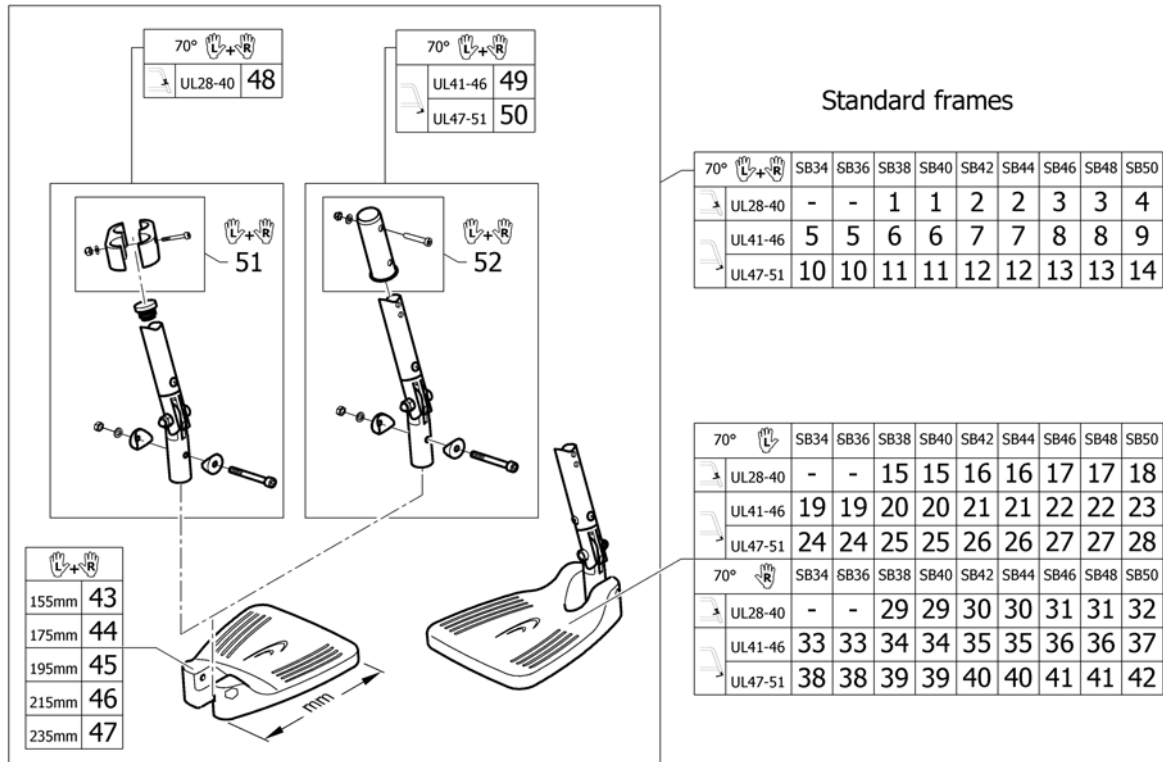

(Footrest 2-pieces, angle adjustable for 70° front frames standard)

1	1550325	Kusch voetpl.h.v.zb38-40 pp cpl	1
2	1550326	(Footrest 2-pc. angle adjustable 175mm, high mounted, pair, complete)	1
3	1550327	(Footrest 2-pc. angle adjustable 195mm, high mounted, pair, complete)	1
4	1550328	(Footrest 2-pc. angle adjustable 215mm, high mounted, pair, complete)	1
5	1550330	(Footrest 2-pc. angle adjustable 155mm, short, pair, complete)	1
6	1550331	(Footrest 2-pc. angle adjustable 175mm, short, pair, complete)	1
7	1550332	(Footrest 2-pc. angle adjustable 195mm, short, pair, complete)	1
8	1550333	(Footrest 2-pc. angle adjustable 215mm, short, pair, complete)	1
9	1550334	(Footrest 2-pc. angle adjustable 235mm, short, pair, complete)	1
10	1550335	(Footrest 2-pc. angle adjustable 155mm, long, pair, complete)	1
11	1550336	(Footrest 2-pc. angle adjustable 175mm, long, pair, complete)	1
12	1550337	(Footrest 2-pc. angle adjustable 195mm, long, pair, complete)	1
13	1550338	(Footrest 2-pc. angle adjustable 215mm, long, pair, complete)	1
14	1550339	(Footrest 2-pc. angle adjustable 235mm, long, pair, complete)	1
15	1550340	(Footrest 2-pc. angle adjustable 155mm, high mounted, left, complete)	1
16	1550341	(Footrest 2-pc. angle adjustable 175mm, high mounted, left, complete)	1
17	1550451	(Footrest 2-pc. angle adjustable 195mm, high mounted, left, complete)	1
18	1550452	(Footrest 2-pc. angle adjustable 215mm, high mounted, left, complete)	1
19	1550454	(Footrest 2-pc. angle adjustable 155mm, short, left, complete)	1
20	1550455	(Footrest 2-pc. angle adjustable 175mm, short, left, complete)	1
21	1550456	(Footrest 2-pc. angle adjustable 195mm, short, left, complete)	1
22	1550457	(Footrest 2-pc. angle adjustable 215mm, short, left, complete)	1
23	1550458	(Footrest 2-pc. angle adjustable 235mm, short, left, complete)	1
24	1550459	(Footrest 2-pc. angle adjustable 155mm, long, left, complete)	1
25	1550460	(Footrest 2-pc. angle adjustable 175mm, long, left, complete)	1
26	1550461	(Footrest 2-pc. angle adjustable 195mm, long, left, complete)	1
27	1550462	(Footrest 2-pc. angle adjustable 215mm, long, left, complete)	1
28	1550463	(Footrest 2-pc. angle adjustable 235mm, long, left, complete)	1
29	1550464	(Footrest 2-pc. angle adjustable 155mm, high mounted, right, complete)	1
30	1550465	(Footrest 2-pc. angle adjustable 175mm, high mounted, right, complete)	1
31	1550466	(Footrest 2-pc. angle adjustable 195mm, high mounted, right, complete)	1