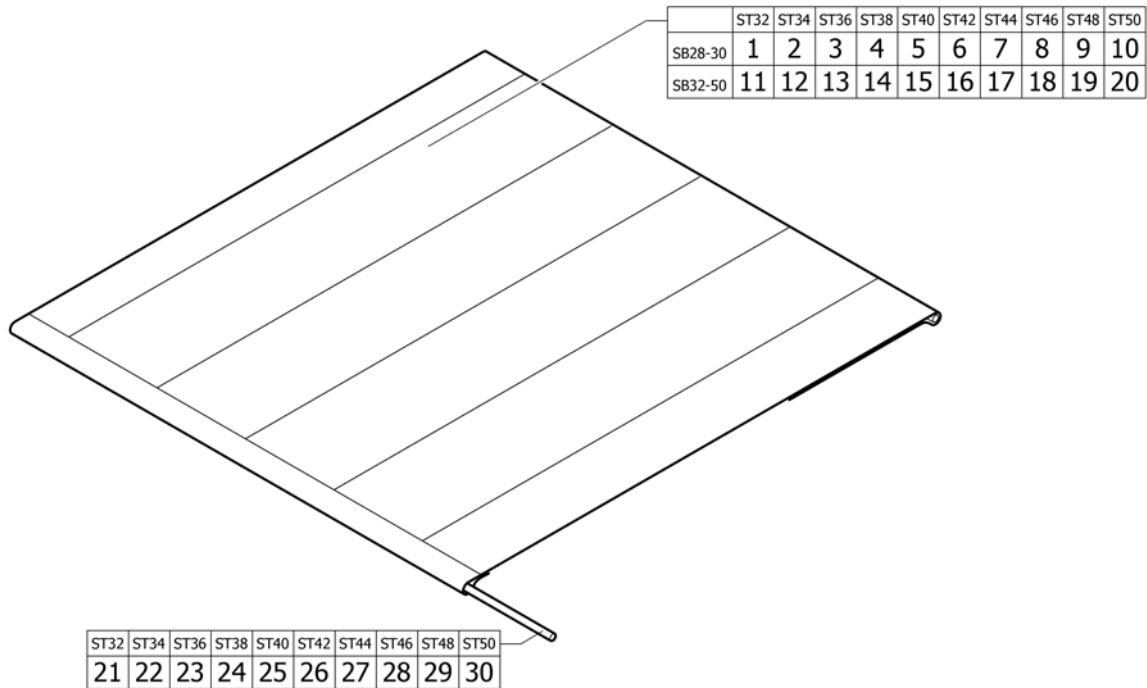

(Seat cover standard =>31.12.2011)

1	1540150	(Seat cover ST32 SB var. 28-30)	01.10.2009 → 31.12.2011	1
2	1540151	(Seat cover ST34 SB var. 28-30)	01.10.2009 → 31.12.2011	1
3	1540152	(Seat cover ST36 SB var. 28-30)	01.10.2009 → 31.12.2011	1
4	1540153	(Seat cover ST38 SB var. 28-30)	01.10.2009 → 31.12.2011	1
5	1540154	(Seat cover ST40 SB var. 28-30)	01.10.2009 → 31.12.2011	1
6	1540155	(Seat cover ST42 SB var. 28-30)	01.10.2009 → 31.12.2011	1
7	1540156	(Seat cover ST44 SB var. 28-30)	01.10.2009 → 31.12.2011	1
8	1540157	(Seat cover ST46 SB var. 28-30)	01.10.2009 → 31.12.2011	1
9	1540158	(Seat cover ST48 SB var. 28-30)	01.10.2009 → 31.12.2011	1
10	1540159	(Seat cover ST50 SB var. 28-30)	01.10.2009 → 31.12.2011	1
11	1540160	(Seat cover ST32 SB var. 32-50)	01.10.2009 → 31.12.2011	1
12	1540161	(Seat cover ST34 SB var. 32-50)	01.10.2009 → 31.12.2011	1
13	1540162	(Seat cover ST36 SB var. 32-50)	01.10.2009 → 31.12.2011	1
14	1540163	(Seat cover ST38 SB var. 32-50)	01.10.2009 → 31.12.2011	1
15	1540164	Kusch zitting std zd40 zb32-50 Comp09/UI	01.10.2009 → 31.12.2011	1
16	1540165	(Seat cover ST42 SB var. 32-50)	01.10.2009 → 31.12.2011	1
17	1540166	(Seat cover ST44 SB var. 32-50)	01.10.2009 → 31.12.2011	1
18	1540167	Kusch zitting std zd46 zb32-50 Comp09/UI	01.10.2009 → 31.12.2011	1