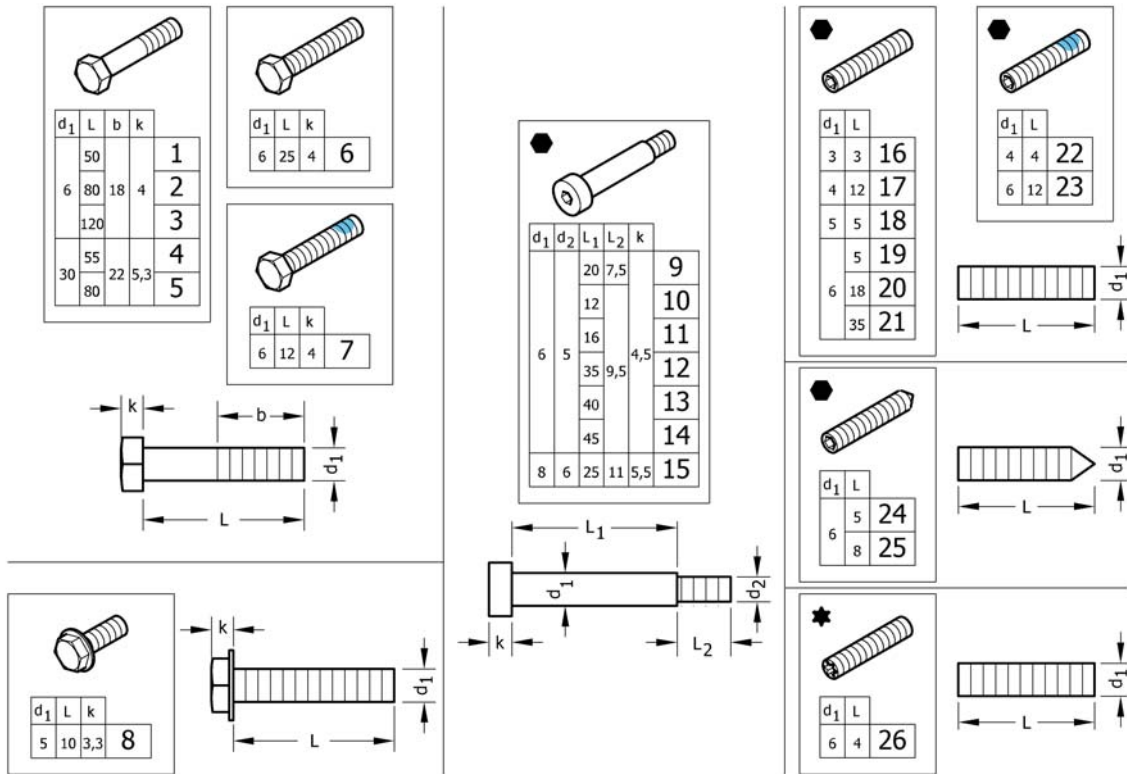

(Hex-head screws, diverse, ...)

1	1579276	(Hex head bolts partially threaded, Black, M6x50, kit 10 Pcs.) <i>Replaces 101.1134 (10x)</i>	1
2	1579277	(Hex head bolts partially threaded, Black, M6x80, kit 10 Pcs.) <i>Replaces 1438508 (10x)</i>	1
3	1579278	(Hex head bolts partially threaded, Black, M6x120, kit 10 Pcs.) <i>Replaces 1438509 (10x)</i>	1
4	1579279	(Hex head bolts partially threaded, Black, M8x55, kit 10 Pcs.) <i>Replaces 101.1174 (10x)</i>	1
5	1579280	(Hex head bolts partially threaded, Black, M8x80, kit 10 Pcs.) <i>Replaces 101.1179 (10x)</i>	1
6	1579281	(Hex head screws fully threaded, Black, M6x25, kit 10 Pcs.) <i>Replaces 1437299 (10x)</i>	1
7	1579282	(Hex head screws fully threaded, Black, TufLok, M6x12, kit 10 Pcs.) <i>Replaces 1564245 (10x)</i>	1
8	1579283	(Hex flange head machine screws with flange Black, M5x10, kit 10 Pcs.) <i>Replaces 107.1014 (10x)</i>	1
9	1579295	(Hex socket head shoulder bolts, Black, Ø6x20 / M5, kit 4 Pcs.) <i>Replaces 1488934-0003 (4x)</i>	1
10	1579296	(Hex socket head shoulder bolts, Black, Ø6x12 / M5, kit 4 Pcs.) <i>Replaces 1564246 (4x)</i>	1
11	1579297	(Hex socket head shoulder bolts, Black, Ø6x16 / M5, kit 4 Pcs.) <i>Replaces 1529291 (4x)</i>	1
12	1579298	(Hex socket head shoulder bolts, Black, Ø6x35 / M5, kit 4 Pcs.) <i>Replaces 1496034 (4x)</i>	1
13	1579299	(Hex socket head shoulder bolts, Black, Ø6x40 / M5, kit 4 Pcs.) <i>Replaces 107.1023 (4x)</i>	1
14	1579300	(Hex socket head shoulder bolts, Black, Ø6x45 / M5, kit 4 Pcs.) <i>Replaces 1496030 (4x)</i>	1
15	1579301	(Hex socket head shoulder bolts, Black, Ø8x25 / M6, kit 4 Pcs.) <i>Replaces ZM008252A (4x)</i>	1
16	1579284	(Hex socket set screws with flat point, Black, M3x3, kit 25 Pcs.) <i>Replaces 116.1001 (25x)</i>	1
17	1579285	(Hex socket set screws with flat point, Black, M4x12, kit 25 Pcs.) <i>Replaces 116.1046 (25x)</i>	1
18	1579286	(Hex socket set screws with flat point, zinc plated blue, M5x5, kit 25 Pcs.) <i>Replaces 116.1081 (25x)</i>	1