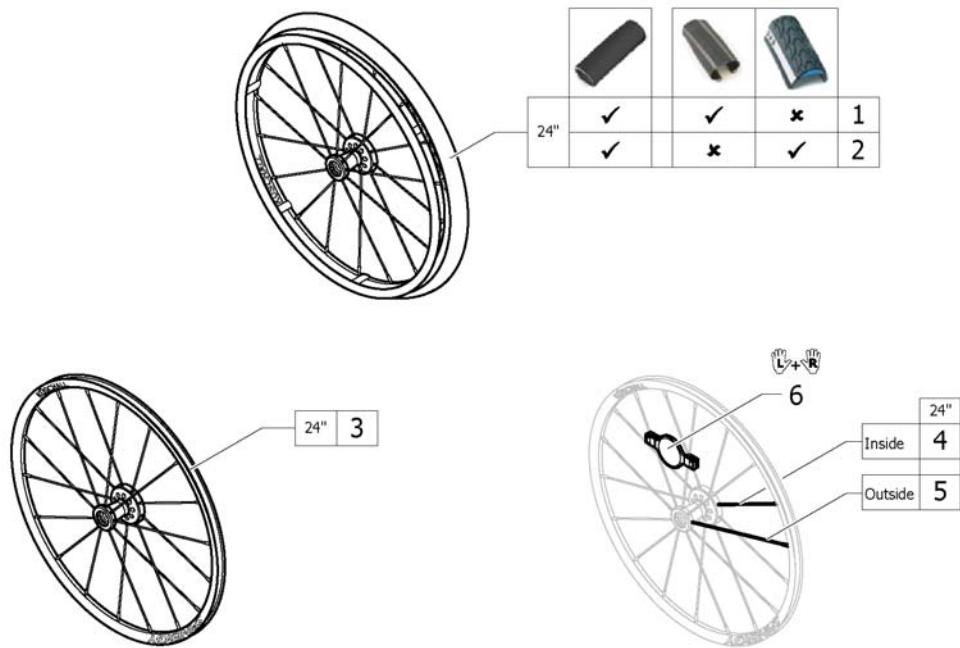

(Spinergy L XK wheel)

1	1579101	(Rear wheel 24", Spinergy L XK, handrim aluminium black, tyre Schwalbe One)	2
2	1579105	Kusch Spinergy L XK wiel 24'+alu zw.+mara.evo.ps	2
3	1579102	Kusch velg 24'spinergy L XK ps	2
4	1579103	(Spoke inside for Spinergy L XK wheel 24", 236mm., 1 Pcs.)	9
5	1579104	(Spoke outside for Spinergy L XK wheel 24", 249mm., 1 Pcs.)	9
6	1571088	(Spoke reflection for Spinergy wheel, pair)	1