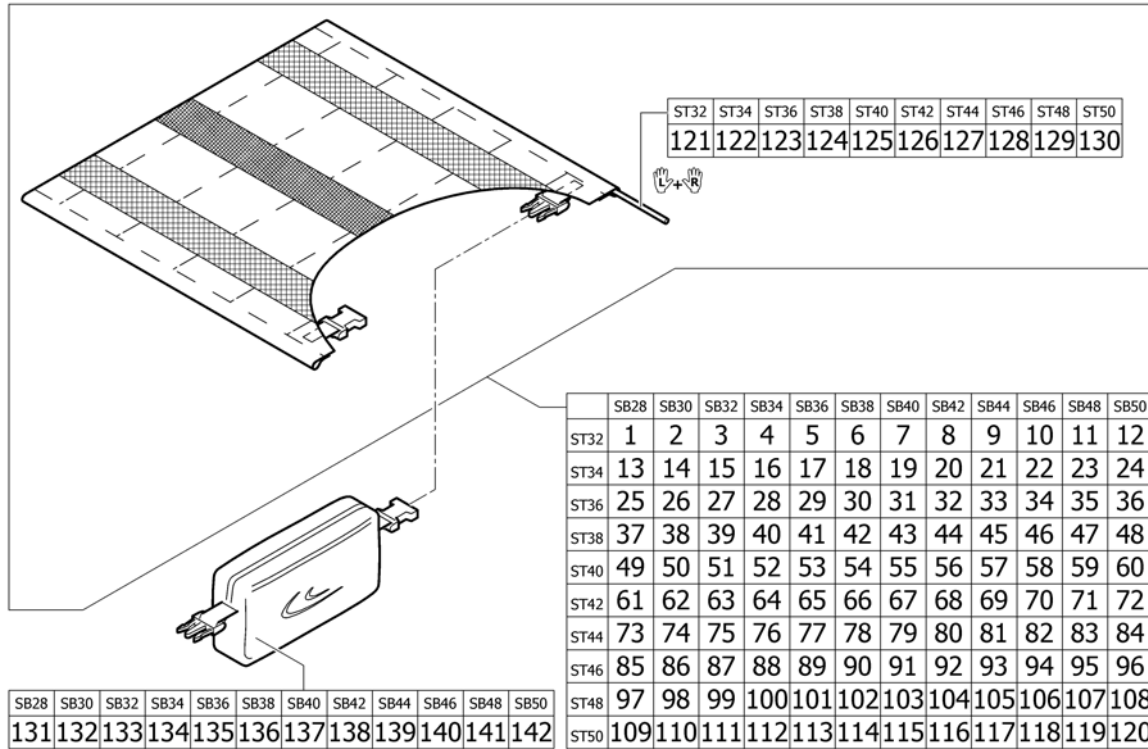

(Seat cover with 2 Velcro bands (rough band) for seat bag)

1	1578661	(Seat cover SB28 ST32 for seat bag with 2 Velcro bands (rough band))	1
2	1578662	(Seat cover SB30 ST32 for seat bag with 2 Velcro bands (rough band))	1
3	1578663	(Seat cover SB32 ST32 for seat bag with 2 Velcro bands (rough band))	1
4	1578664	(Seat cover SB34 ST32 for seat bag with 2 Velcro bands (rough band))	1
5	1578665	(Seat cover SB36 ST32 for seat bag with 2 Velcro bands (rough band))	1
6	1578666	(Seat cover SB38 ST32 for seat bag with 2 Velcro bands (rough band))	1
7	1578667	(Seat cover SB40 ST32 for seat bag with 2 Velcro bands (rough band))	1
8	1578668	(Seat cover SB42 ST32 for seat bag with 2 Velcro bands (rough band))	1
9	1578669	(Seat cover SB44 ST32 for seat bag with 2 Velcro bands (rough band))	1
10	1578670	(Seat cover SB46 ST32 for seat bag with 2 Velcro bands (rough band))	1
11	1578671	(Seat cover SB48 ST32 for seat bag with 2 Velcro bands (rough band))	1
12	1578672	(Seat cover SB50 ST32 for seat bag with 2 Velcro bands (rough band))	1
13	1578673	(Seat cover SB28 ST34 for seat bag with 2 Velcro bands (rough band))	1
14	1578674	(Seat cover SB30 ST34 for seat bag with 2 Velcro bands (rough band))	1
15	1578675	(Seat cover SB32 ST34 for seat bag with 2 Velcro bands (rough band))	1
16	1578676	(Seat cover SB34 ST34 for seat bag with 2 Velcro bands (rough band))	1
17	1578677	(Seat cover SB36 ST34 for seat bag with 2 Velcro bands (rough band))	1
18	1578678	(Seat cover SB38 ST34 for seat bag with 2 Velcro bands (rough band))	1
19	1578679	(Seat cover SB40 ST34 for seat bag with 2 Velcro bands (rough band))	1
20	1578680	(Seat cover SB42 ST34 for seat bag with 2 Velcro bands (rough band))	1
21	1578681	(Seat cover SB44 ST34 for seat bag with 2 Velcro bands (rough band))	1
22	1578682	(Seat cover SB46 ST34 for seat bag with 2 Velcro bands (rough band))	1
23	1578683	(Seat cover SB48 ST34 for seat bag with 2 Velcro bands (rough band))	1
24	1578684	(Seat cover SB50 ST34 for seat bag with 2 Velcro bands (rough band))	1
25	1578685	(Seat cover SB28 ST36 for seat bag with 2 Velcro bands (rough band))	1
26	1578686	(Seat cover SB30 ST36 for seat bag with 2 Velcro bands (rough band))	1
27	1578687	(Seat cover SB32 ST36 for seat bag with 2 Velcro bands (rough band))	1
28	1578688	(Seat cover SB34 ST36 for seat bag with 2 Velcro bands (rough band))	1
29	1578689	(Seat cover SB36 ST36 for seat bag with 2 Velcro bands (rough band))	1
30	1578690	(Seat cover SB38 ST36 for seat bag with 2 Velcro bands (rough band))	1
31	1578691	(Seat cover SB40 ST36 for seat bag with 2 Velcro bands (rough band))	1