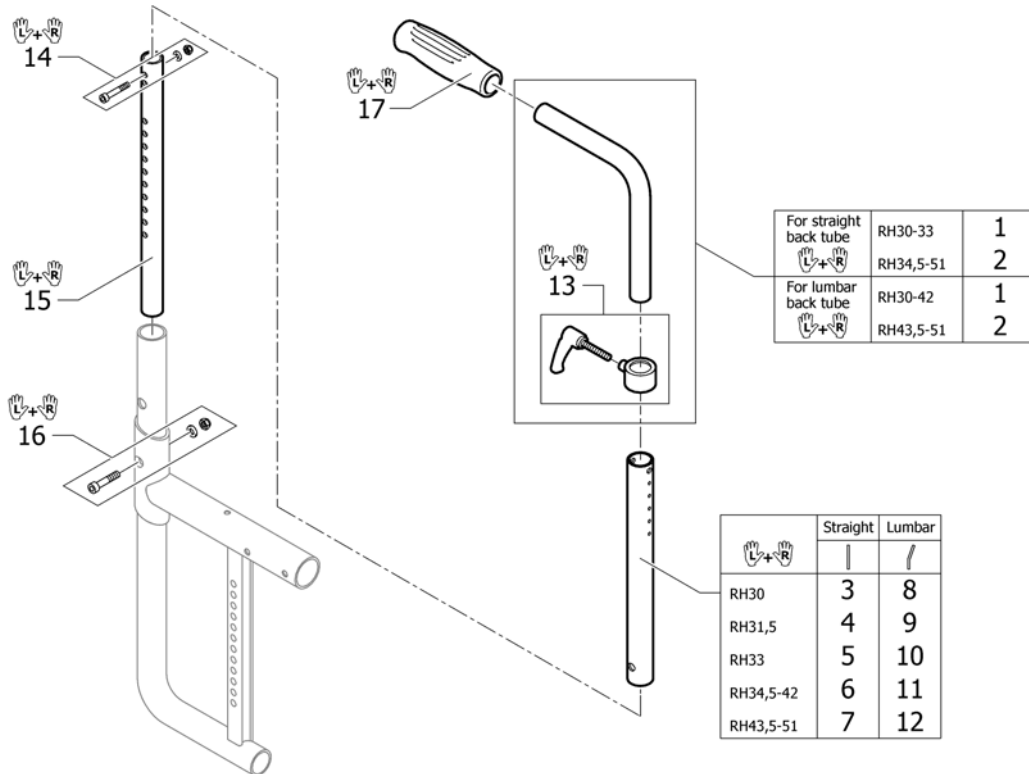

(Push handles height adjustable)

1	1438203	Kusch duwh.i.h.v.kort geint.pp.Compact/Ultra	1
2	1438204	Kusch duwh.i.h.v.lang pp.Compact/Ultra	1
3	1507750	(Backrest tube L.235mm straight to integrated push handles, pair)	1
4	1507751	(Backrest tube L.250mm straight to integrated push handles, pair)	1
5	1507752	Kusch rugb.tussenst. recht 265mm rh33 pp	1
6	1507753	(Backrest tube L.280mm straight to integrated push handles, pair)	1
7	1509103	(Backrest tube L.355mm straight to integrated push handles, pair)	1
8	1509114	(Backrest tube L.235mm lumbar to integrated push handles, pair)	1
9	1509115	(Backrest tube L.250mm lumbar to integrated push handles, pair)	1
10	1509116	(Backrest tube L.265mm lumbar to integrated push handles, pair)	1
11	1509117	Comp rugb.telesc.tussenstuk lumb.rh34,5-42 pp	1
12	1509122	Kusch rugb.tbv.tel.duwh. 355mm pp	1
13	1549985	Kusch duwh.h.i.vergrend eling tbv.Co/UI >2009 pp	1
14	1540071	(Screw kit for backrest tube)	1
15	1507747	Compact rugbuis telescop pp	1
16	1540088	(Fixation kit to backrest tube)	1
17	1507734	Kusch duwh.rubber zwart ps	1