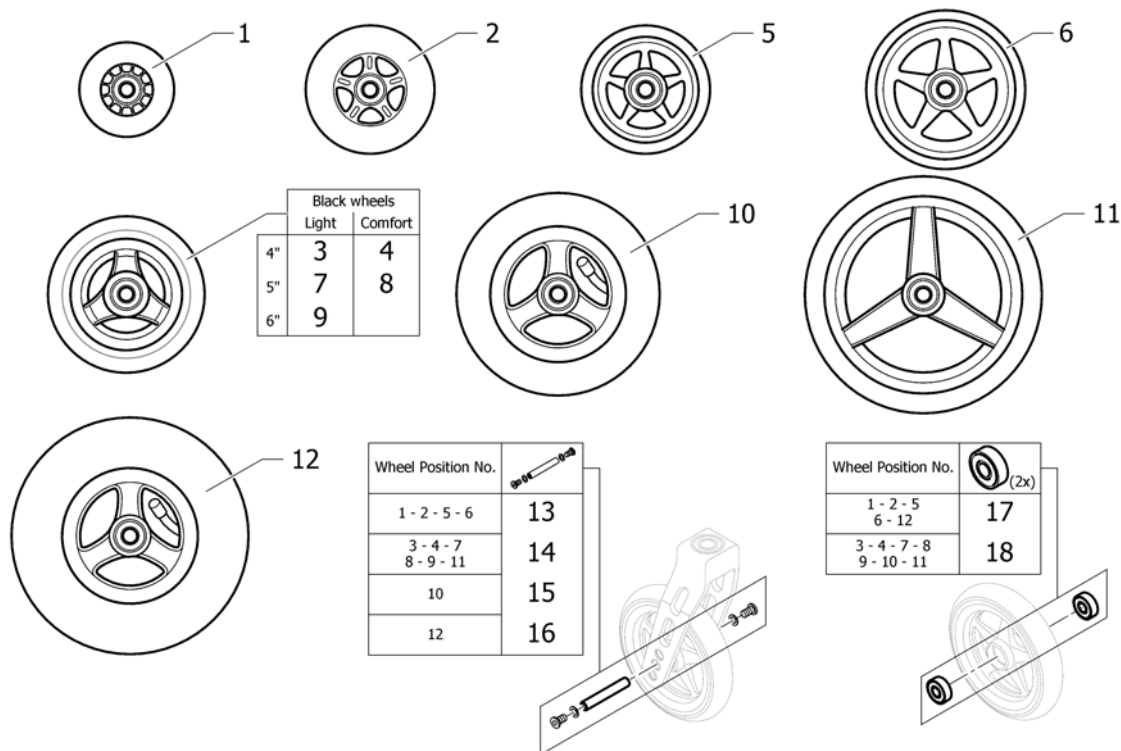

(Front wheels)

1	1513180	(3" Sports wheel, transparent)		2
2	1513181	(4" Skater wheel, transparent)		2
3	1562626	Wiel 4'lichtlopend ps Kusch (Everyday) <i>Replaces 1513182</i>	01.07.2012 →	2
4	1561139	Wiel 4'comfort zwart Kusch	01.07.2012 →	2
5	1513183-0001	(4" Starec wheel, chrome)	01.07.2011 →	2
5	1513183-0182	(4" Starec wheel, champagne)	01.01.2013 →	2
5	1513183-0183	(4" Starec wheel, olive)	01.01.2013 →	2
5	1513183-0400	Wiel 4'starec techno antraciet ps Kusch		2
5	1513183-0401	Wiel 4'starec lemon ps Kusch	01.10.2009 → 31.12.2012	2
5	1513183-0402	(4" Starec wheel, apricot)	01.10.2009 → 31.12.2012	2
5	1513183-0404	(4" Starec wheel, b-blue)		2
5	1513183-0440	Wiel 4'starec rood ps Kusch		2
5	1513183-0441	(4" Starec wheel, arctic blue)		2
5	1513183-0444	(4" Starec wheel, copper glaze)		2
5	1513183-0004	(4" Starec wheel, glossy black anodized) <i>Replaces 1513183-0408</i>		2
6	1513187-0001	(5" Starec wheel, chrome)	01.07.2011 →	2
6	1513187-0182	(5" Starec wheel, champagne)	01.01.2013 →	2
6	1513187-0183	(5" Starec wheel, olive)	01.01.2013 →	2
6	1513187-0400	Wiel 5'starec techno antr.ps Kusch		2
6	1513187-0401	(5" Starec wheel, lemon)	01.10.2009 → 31.12.2012	2
6	1513187-0402	Wiel 5'starec apricot ps Kusch	01.10.2009 → 31.12.2012	2
6	1513187-0404	(5" Starec wheel, b-blue)		2
6	1513187-0440	(5" Starec wheel, comet red)		2
6	1513187-0441	(5" Starec wheel, arctic blue)		2
6	1513187-0444	(5" Starec wheel, copper glaze)		2
6	1513187-0408	Wiel 5'starec zwart ps Kusch		2