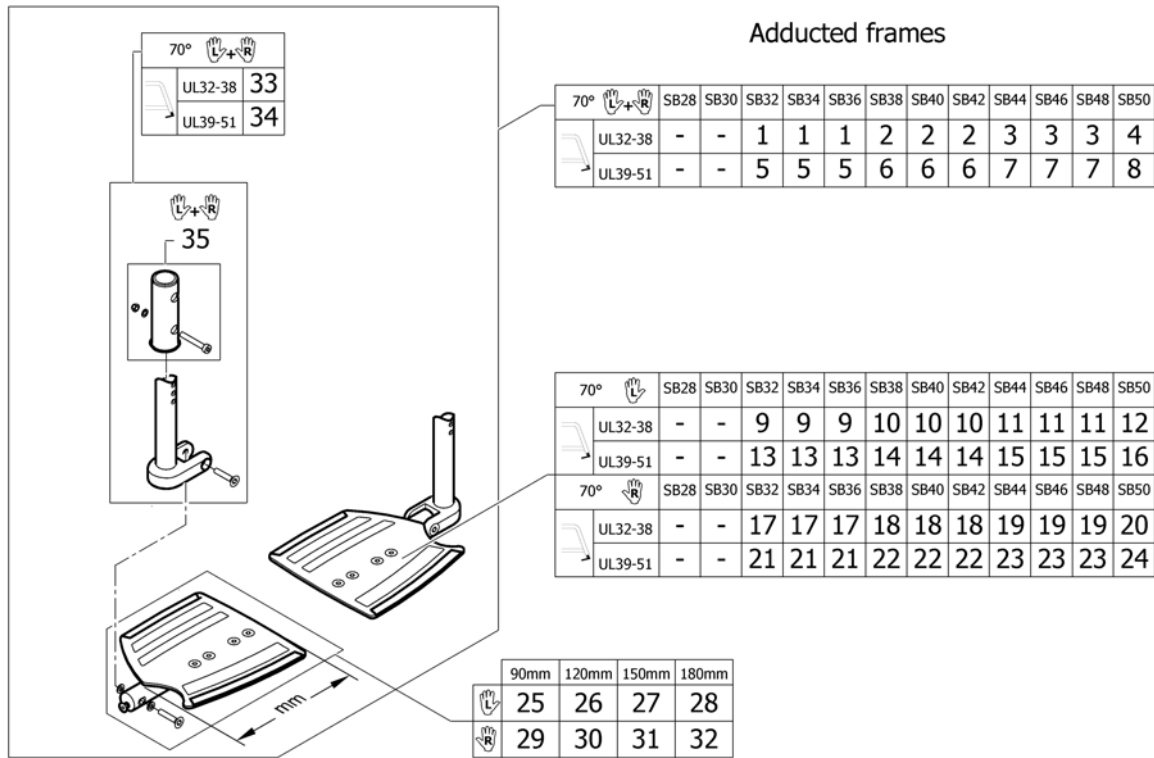

(Footrest carbon 2-pieces for 70° front frames adducted)

1	1545438	(Footrest carbon 2-pc. 90mm, short, pair, complete)	1
2	1545439	Kusch voetpl.carbon zb38 kort 120mm pp cpl	1
3	1545440	(Footrest carbon 2-pc. 150mm, short, pair, complete)	1
4	1545441	(Footrest carbon 2-pc. 180mm, short, pair, complete)	1
5	1545442	(Footrest carbon 2-pc. 90mm, long, pair, complete)	1
6	1545443	(Footrest carbon 2-pc. 120mm, long, pair, complete)	1
7	1545444	Kusch voetpl.carbon lang 150mm pp cpl	1
8	1545445	(Footrest carbon 2-pc. 180mm, long, pair, complete)	1
9	1545776	(Footrest carbon 2-pc. 90mm, short, left, complete)	1
10	1545777	(Footrest carbon 2-pc. 120mm, short, left, complete)	1
11	1545778	(Footrest carbon 2-pc. 150mm, short, left, complete)	1
12	1545779	(Footrest carbon 2-pc. 180mm, short, left, complete)	1
13	1545780	(Footrest carbon 2-pc. 90mm, long, left, complete)	1
14	1545781	(Footrest carbon 2-pc. 120mm, long, left, complete)	1
15	1545782	(Footrest carbon 2-pc. 150mm, long, left, complete)	1
16	1545783	(Footrest carbon 2-pc. 180mm, long, left, complete)	1
17	1545764	(Footrest carbon 2-pc. 90mm, short, right, complete)	1
18	1545765	(Footrest carbon 2-pc. 120mm, short, right, complete)	1
19	1545766	(Footrest carbon 2-pc. 150mm, short, right, complete)	1
20	1545767	(Footrest carbon 2-pc. 180mm, short, right, complete)	1
21	1545768	(Footrest carbon 2-pc. 90mm, long, right, complete)	1
22	1545769	(Footrest carbon 2-pc. 120mm, long, right, complete)	1
23	1545770	(Footrest carbon 2-pc. 150mm, long, right, complete)	1
24	1545771	(Footrest carbon 2-pc. 180mm, long, right, complete)	1
25	1545450	(Footrest carbon 2-pc. 90mm, left)	1
26	1545451	(Footrest carbon 2-pc. 120mm, left)	1
27	1545452	(Footrest carbon 2-pc. 150mm, left)	1
28	1545517	(Footrest carbon 2-pc. 180mm, left)	1
29	1545446	(Footrest carbon 2-pc. 90mm, right)	1
30	1545447	(Footrest carbon 2-pc. 120mm, right)	1
31	1545448	(Footrest carbon 2-pc. 150mm, right)	1