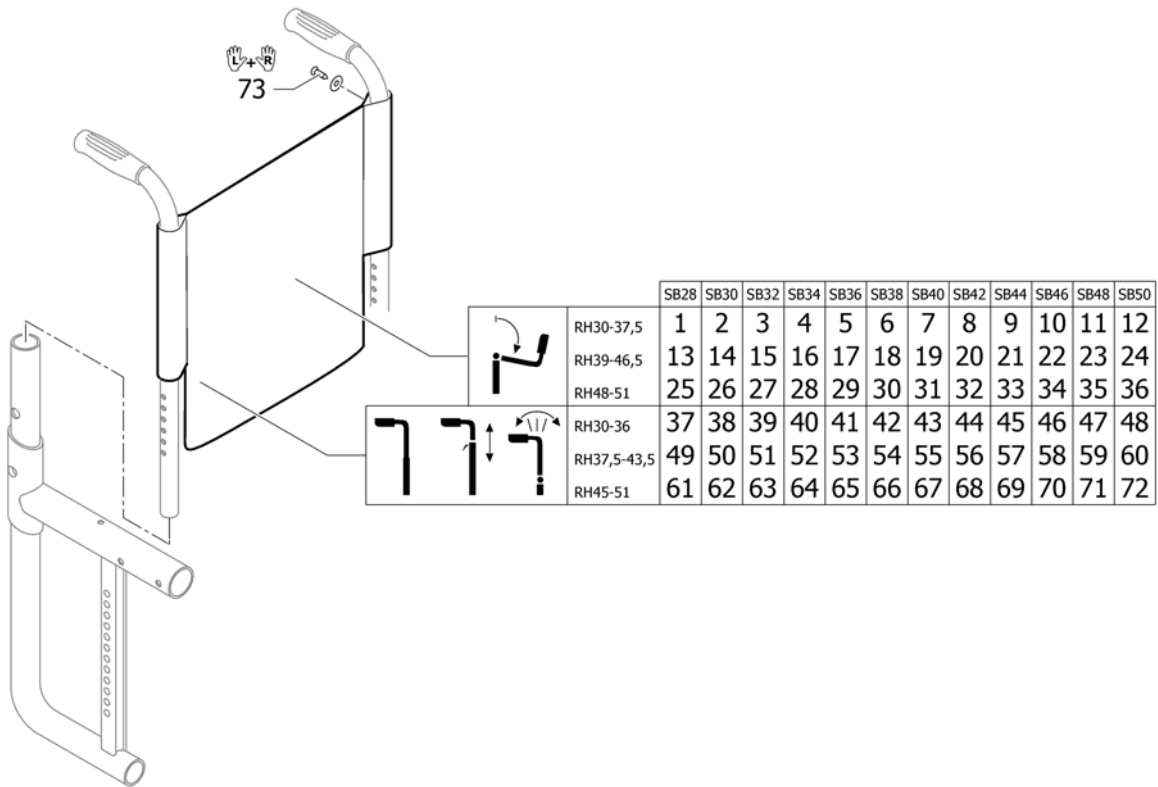

(Back cover, standard =>31.12.2011)

1	1540108	(Backrest cover SB28 S to backrest foldable)	01.10.2009 → 31.12.2011	1
2	1540109	(Backrest cover SB30 S to backrest foldable)	01.10.2009 → 31.12.2011	1
3	1540110	(Backrest cover SB32 S to backrest foldable)	01.10.2009 → 31.12.2011	1
4	1540111	(Backrest cover SB34 S to backrest foldable)	01.10.2009 → 31.12.2011	1
5	1540112	(Backrest cover SB36 S to backrest foldable)	01.10.2009 → 31.12.2011	1
6	1540113	(Backrest cover SB38 S to backrest foldable)	01.10.2009 → 31.12.2011	1
7	1540114	(Backrest cover SB40 S to backrest foldable)	01.10.2009 → 31.12.2011	1
8	1540115	(Backrest cover SB42 S to backrest foldable)	01.10.2009 → 31.12.2011	1
9	1540116	(Backrest cover SB44 S to backrest foldable)	01.10.2009 → 31.12.2011	1
10	1540117	(Backrest cover SB46 S to backrest foldable)	01.10.2009 → 31.12.2011	1
11	1540118	(Backrest cover SB48 S to backrest foldable)	01.10.2009 → 31.12.2011	1
12	1540119	(Backrest cover SB50 S to backrest foldable)	01.10.2009 → 31.12.2011	1
13	1540120	(Backrest cover SB28 M to backrest foldable)	01.10.2009 → 31.12.2011	1
14	1540121	(Backrest cover SB30 M to backrest foldable)	01.10.2009 → 31.12.2011	1
15	1540122	(Backrest cover SB32 M to backrest foldable)	01.10.2009 → 31.12.2011	1
16	1540123	(Backrest cover SB34 M to backrest foldable)	01.10.2009 → 31.12.2011	1
17	1540124	(Backrest cover SB36 M to backrest foldable)	01.10.2009 → 31.12.2011	1
18	1540125	(Backrest cover SB38 M to backrest foldable)	01.10.2009 → 31.12.2011	1