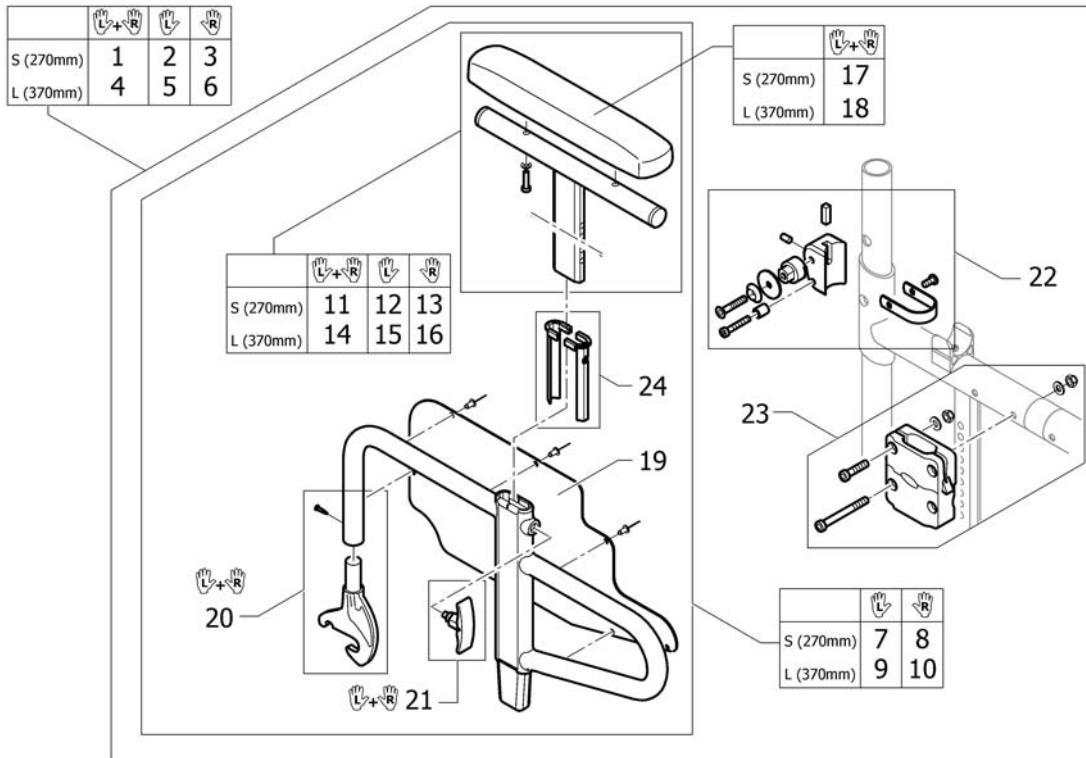

Siderest in colours, flip-back and height adjustable

Pos.	Part number	Description	Valid from → until	Qty
1	1540012-0121	Siderest flip-back and height adjustable short, black-grey rustico, complete , pair	2012-01-01 → 2012-12-31	1
1	1540012-0411	Siderest flip-back and height adjustable short, black, matt, complete, pair	2010-07-01 → 2012-12-31	1
1	1540012-0419	Siderest flip-back and height adjustable short, silver grey, complete, pair	2010-01-01 → 2012-12-31	1
1	1540012-0442	Siderest flip-back and height adjustable short, night shimmer, complete, pair	2010-01-01 → 2012-12-31	1
1	1540012-0445	Siderest flip-back and height adjustable short, ivory white, complete, pair	2010-07-01 → 2012-12-31	1
1	1540012-0446	Siderest flip-back and height adjustable short, purple fire, complete, pair	2010-01-01 → 2012-12-31	1
1	1540012-0447	Siderest flip-back and height adjustable short, emerald green, complete, pair	2010-01-01 → 2012-12-31	1
1	1540012-0448	Siderest flip-back and height adjustable short, midnight blue, complete, pair	2010-01-01 → 2012-12-31	1
1	1540012-0449	Siderest flip-back and height adjustable short, umber glaze, complete, pair	2010-01-01 → 2012-12-31	1
1	1540012-0450	Siderest flip-back and height adjustable short, smokey grey, complete, pair	2010-01-01 → 2012-12-31	1
1	1540012-0451	Siderest flip-back and height adjustable short, flashy yellow, complete, pair	2011-07-01 → 2012-12-31	1
1	1540012-3524	Siderest flip-back and height adjustable short, royal red, complete, pair	2010-01-01 → 2012-12-31	1
1	1540012-5969	Siderest flip-back and height adjustable short, royal blue, complete, pair	2010-01-01 → 2012-12-31	1
1	1540012-9005	Siderest flip-back and height adjustable short, black, glossy, complete, pair	2010-01-01 → 2012-12-31	1
2	1540014-0121	Siderest flip-back and height adjustable short, black-grey rustico, complete, left	2012-01-01 → 2012-12-31	1
2	1540014-0411	Siderest flip-back and height adjustable short, black, matt, complete, left	2010-07-01 → 2012-12-31	1
2	1540014-0419	Siderest flip-back and height adjustable short, silver grey, complete, left	2010-01-01 → 2012-12-31	1
2	1540014-0442	Siderest flip-back and height adjustable short, night shimmer, complete, left	2010-01-01 → 2012-12-31	1