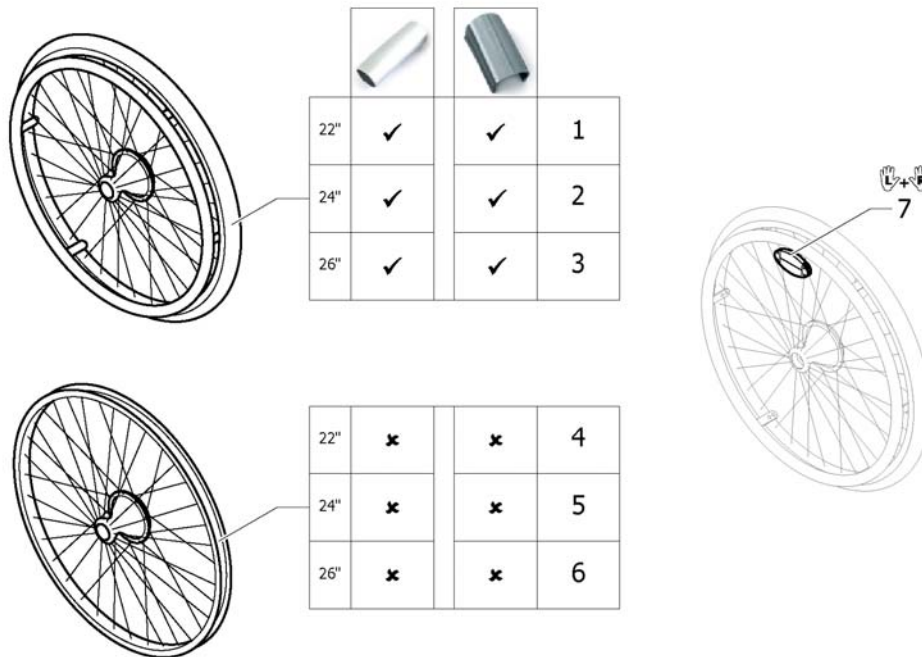

Drumbrake wheel

Pos.	Part number	Description	Valid from → until	Qty
1	1445495	Rear wheel 22" Drumbrake Octopus, handrim, tyre light wall		2
2	1445496	Rear wheel 24" Drumbrake Octopus, handrim, tyre light weight		2
3	1445497	Rear wheel 26" Drumbrake Octopus, handrim, tyre light weight		2
4	1445492	Rear wheel 22" Drumbrake Octopus, without handrim, without tyre		2
5	1445493	Rear wheel 24" Drumbrake Octopus, without handrim, without tyre		2
6	1445494	Rear wheel 26" Drumbrake Octopus, without handrim, without tyre		2
7	1571073	Spokereflection, pair <i>Replaces 220.1033</i>		1