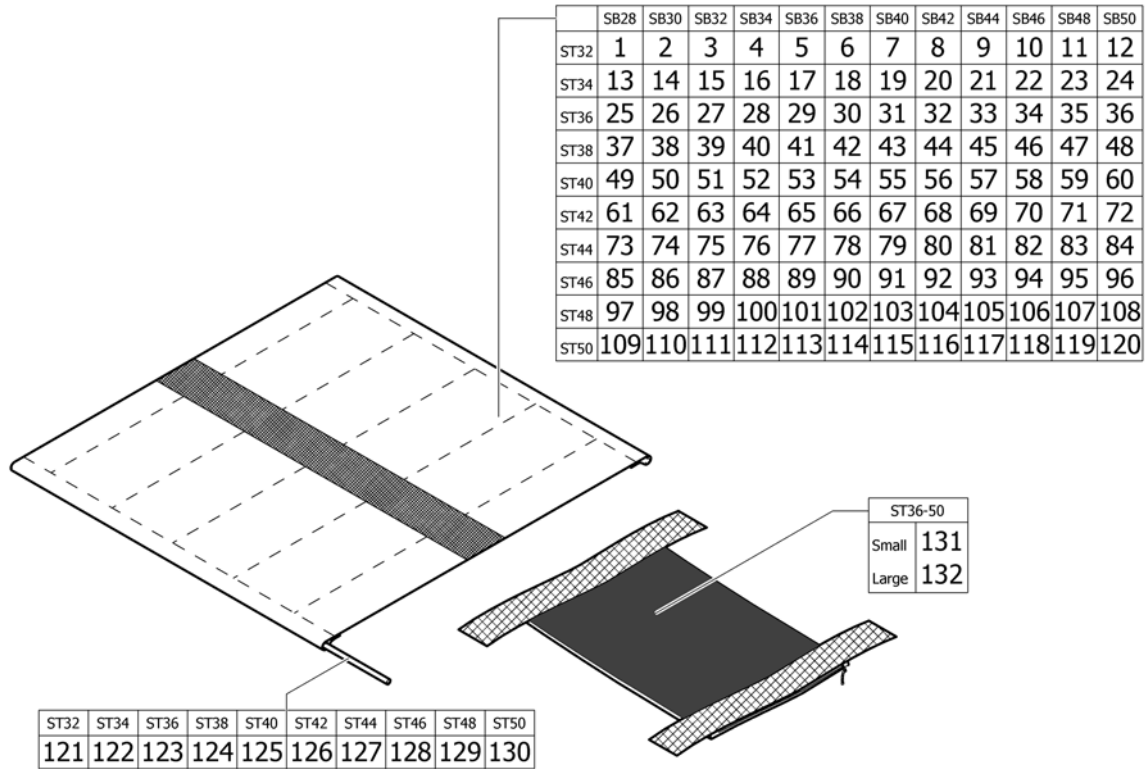

Seat cover with 1 Velcro band (soft band)

Pos.	Part number	Description	Valid from → until	Qty
1	1540180	Seat cover SB28 ST32 with 1 Velcro band (soft band)		1
2	1540181	Seat cover SB30 ST32 with 1 Velcro band (soft band)		1
3	1540182	Seat cover SB32 ST32 with 1 Velcro band (soft band)		1
4	1540183	Seat cover SB34 ST32 with 1 Velcro band (soft band)		1
5	1540184	Seat cover SB36 ST32 with 1 Velcro band (soft band)		1
6	1540185	Seat cover SB38 ST32 with 1 Velcro band (soft band)		1
7	1540186	Seat cover SB40 ST32 with 1 Velcro band (soft band)		1
8	1540187	Seat cover SB42 ST32 with 1 Velcro band (soft band)		1
9	1540188	Seat cover SB44 ST32 with 1 Velcro band (soft band)		1
10	1540189	Seat cover SB46 ST32 with 1 Velcro band (soft band)		1
11	1540190	Seat cover SB48 ST32 with 1 Velcro band (soft band)		1
12	1540191	Seat cover SB50 ST32 with 1 Velcro band (soft band)		1
13	1540192	Seat cover SB28 ST34 with 1 Velcro band (soft band)		1
14	1540193	Seat cover SB30 ST34 with 1 Velcro band (soft band)		1
15	1540194	Seat cover SB32 ST34 with 1 Velcro band (soft band)		1
16	1540195	Seat cover SB34 ST34 with 1 Velcro band (soft band)		1
17	1540196	Seat cover SB36 ST34 with 1 Velcro band (soft band)		1
18	1540197	Seat cover SB38 ST34 with 1 Velcro band (soft band)		1
19	1540198	Seat cover SB40 ST34 with 1 Velcro band (soft band)		1
20	1540199	Seat cover SB42 ST34 with 1 Velcro band (soft band)		1
21	1540200	Seat cover SB44 ST34 with 1 Velcro band (soft band)		1
22	1540201	Seat cover SB46 ST34 with 1 Velcro band (soft band)		1
23	1540202	Seat cover SB48 ST34 with 1 Velcro band (soft band)		1
24	1540203	Seat cover SB50 ST34 with 1 Velcro band (soft band)		1
25	1540204	Seat cover SB28 ST36 with 1 Velcro band (soft band)		1
26	1540205	Seat cover SB30 ST36 with 1 Velcro band (soft band)		1
27	1540206	Seat cover SB32 ST36 with 1 Velcro band (soft band)		1
28	1540207	Seat cover SB34 ST36 with 1 Velcro band (soft band)		1
29	1540208	Seat cover SB36 ST36 with 1 Velcro band (soft band)		1
30	1540209	Seat cover SB38 ST36 with 1 Velcro band (soft band)		1
31	1540210	Seat cover SB40 ST36 with 1 Velcro band (soft band)		1