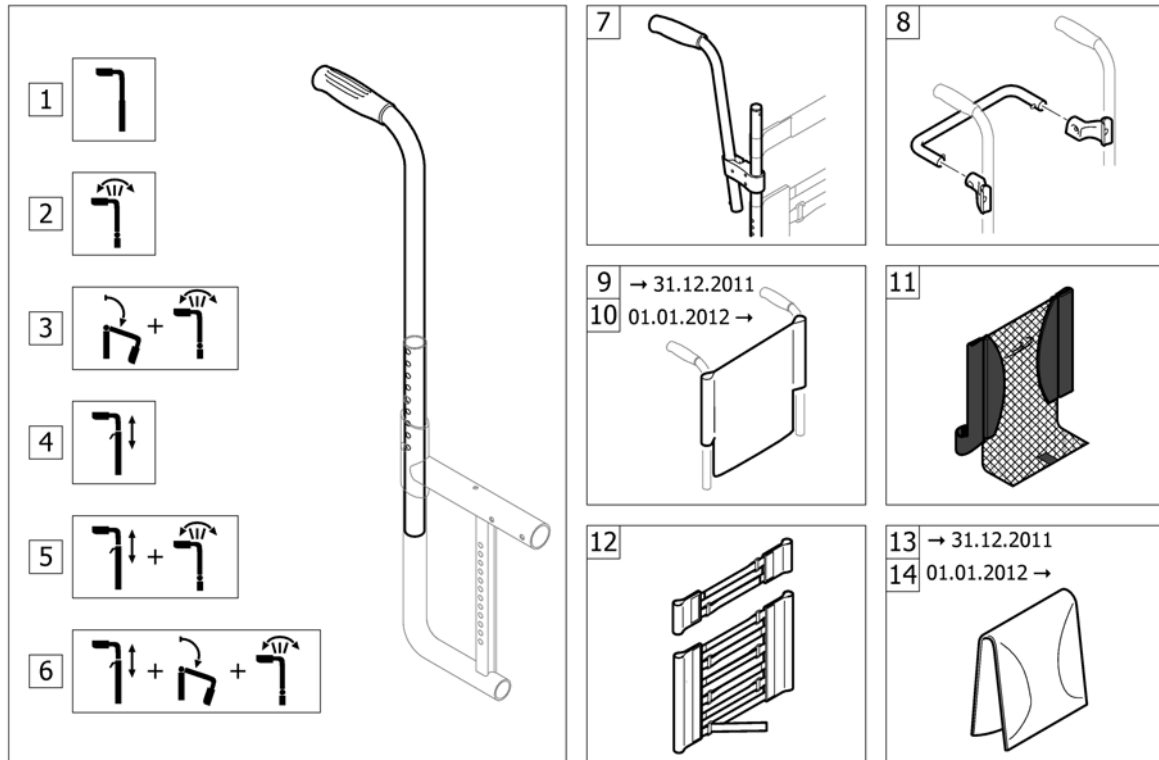

BACKREST

Pos.	Part number	Description	Valid from → until	Qty
1	-	Push handles for backrest standard		1
2	-	Push handles for backrest angle adjustable		1
3	-	Push handles for backrest foldable and angle adjustable		1
4	-	Push handles height adjustable		1
5	-	Push handles height adjustable for backrest angle adjustable		1
6	-	Push handles height adjustable for backrest foldable and angle adjustable		1
7	-	Push handles, inclined		1
8	-	Backrest stabilization bar		1
9	-	Back cover, standard =>31.12.2011	2009-10-01 → 2011-12-31	1
10	-	Back cover, standard 01.01.2012=>	2012-01-01 →	1
11	-	Backrest cover light	2011-07-01 →	1
12	-	Bands to adjustable backrest		1
13	-	Cover to adjustable backrest =>31.12.2011	2009-10-01 → 2016-12-31	1
14	-	Cover to adjustable backrest 01.01.2012=>	2012-01-01 →	1