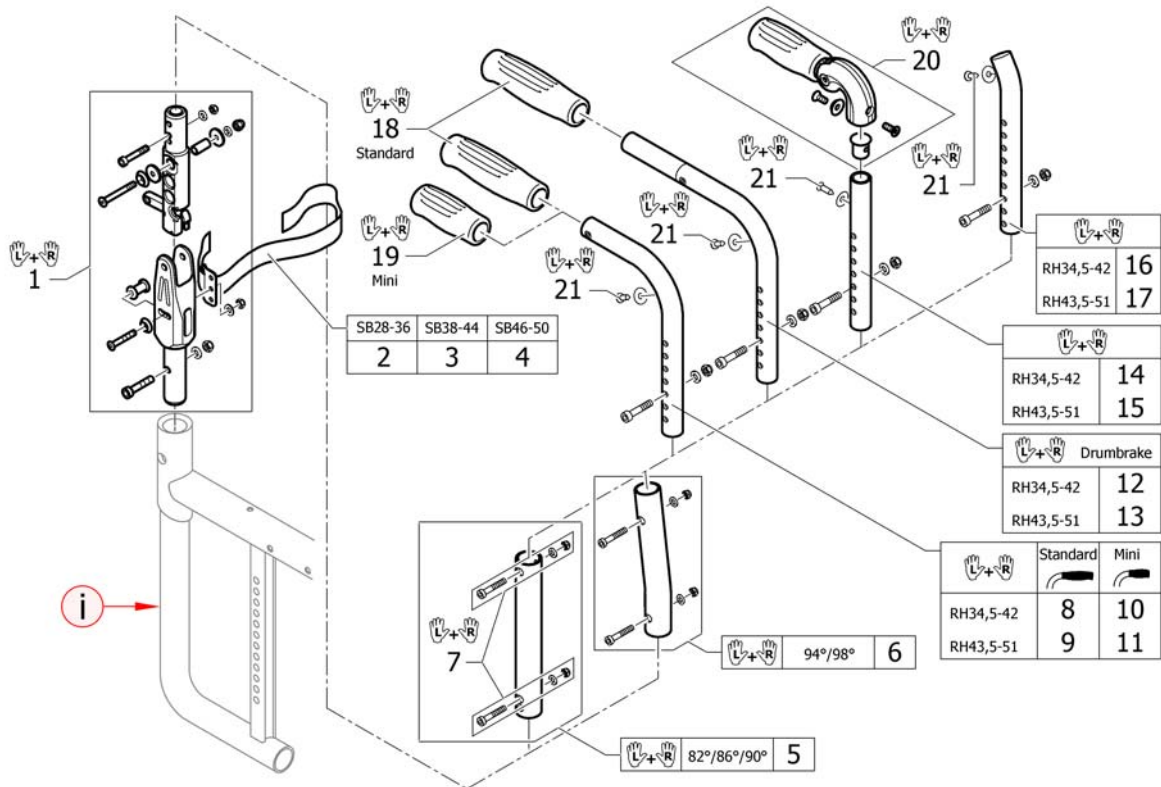

Push handles for backrest foldable and angle adjustable

Pos.	Part number	Description	Valid from → until	Qty
i	-	A special rear frame is necessary. Please see chapter CHASSIS.		0
1	1540054	Hinge kit to backrest foldable, pair		1
2	1540066	Backrest band short for backrest foldable		1
3	1540067	Backrest band medium for backrest foldable		1
4	1540068	Backrest band long for backrest foldable		1
5	1540063	Tube kit medium to angle adjustable back		1
6	1540064	Tube kit lumbar to angle adjustable back		1
7	1540065	Screw kit for telescopic tube		1
8	1540055	Push handles standard, XS, pair		1
9	1540056	Push handles standard, S, pair		1
10	1540069	Push handles mini, XS, pair		1
11	1540070	Push handles mini, S, pair		1
12	1540057	Push handles XS to drum brake, pair		1
13	1540058	Push handles S to drum brake, pair		1
14	1540059	Backrest tube straight XS to foldable push handles, pair		1
15	1540060	Backrest tube straight S to foldable push handles, pair		1
16	1540061	Backrest tubes S without push handles, pair		1
17	1540062	Backrest tubes M without push handles, pair		1
18	1507734	Handle black, pair		1
19	1525126	Handle black, mini, pair		1
20	1507733	Push handles foldable, pair		1
21	1432083	Fixation kit for backrest band		1