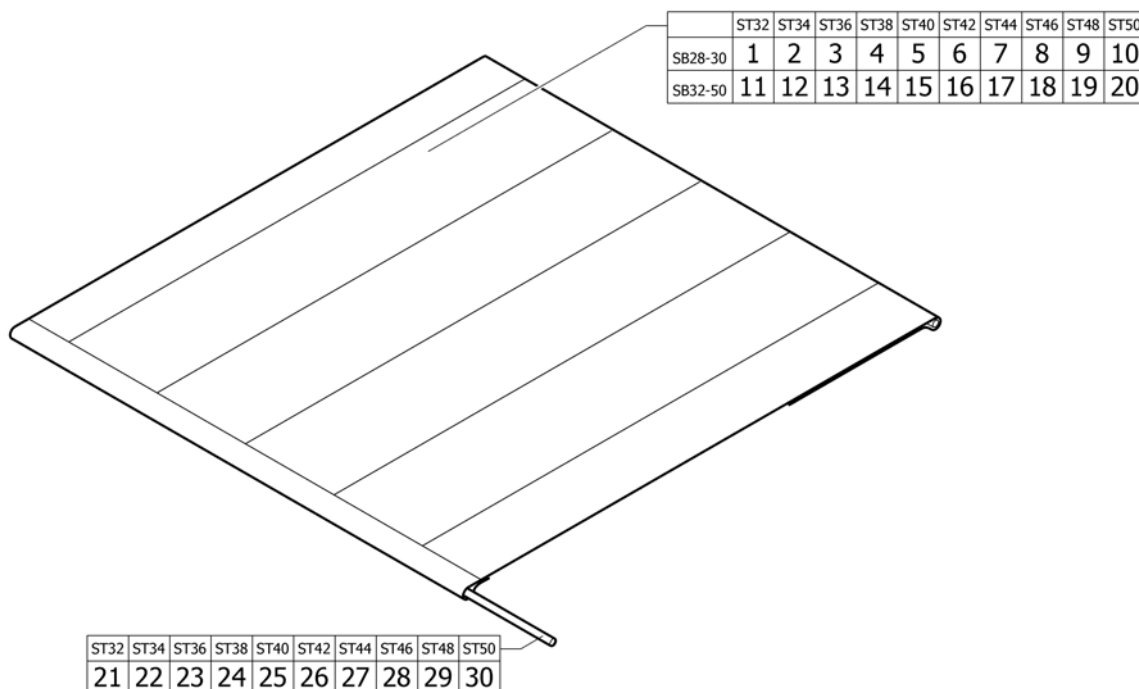

Seat cover standard =>31.12.2011

Pos.	Part number	Description	Valid from → until	Qty
1	1540150	Seat cover ST32 SB var. 28-30	2009-10-01 → 2011-12-31	1
2	1540151	Seat cover ST34 SB var. 28-30	2009-10-01 → 2011-12-31	1
3	1540152	Seat cover ST36 SB var. 28-30	2009-10-01 → 2011-12-31	1
4	1540153	Seat cover ST38 SB var. 28-30	2009-10-01 → 2011-12-31	1
5	1540154	Seat cover ST40 SB var. 28-30	2009-10-01 → 2011-12-31	1
6	1540155	Seat cover ST42 SB var. 28-30	2009-10-01 → 2011-12-31	1
7	1540156	Seat cover ST44 SB var. 28-30	2009-10-01 → 2011-12-31	1
8	1540157	Seat cover ST46 SB var. 28-30	2009-10-01 → 2011-12-31	1
9	1540158	Seat cover ST48 SB var. 28-30	2009-10-01 → 2011-12-31	1
10	1540159	Seat cover ST50 SB var. 28-30	2009-10-01 → 2011-12-31	1
11	1540160	Seat cover ST32 SB var. 32-50	2009-10-01 → 2011-12-31	1
12	1540161	Seat cover ST34 SB var. 32-50	2009-10-01 → 2011-12-31	1
13	1540162	Seat cover ST36 SB var. 32-50	2009-10-01 → 2011-12-31	1
14	1540163	Seat cover ST38 SB var. 32-50	2009-10-01 → 2011-12-31	1
15	1540164	Seat cover ST40 SB var. 32-50	2009-10-01 → 2011-12-31	1
16	1540165	Seat cover ST42 SB var. 32-50	2009-10-01 → 2011-12-31	1
17	1540166	Seat cover ST44 SB var. 32-50	2009-10-01 → 2011-12-31	1
18	1540167	Seat cover ST46 SB var. 32-50	2009-10-01 → 2011-12-31	1