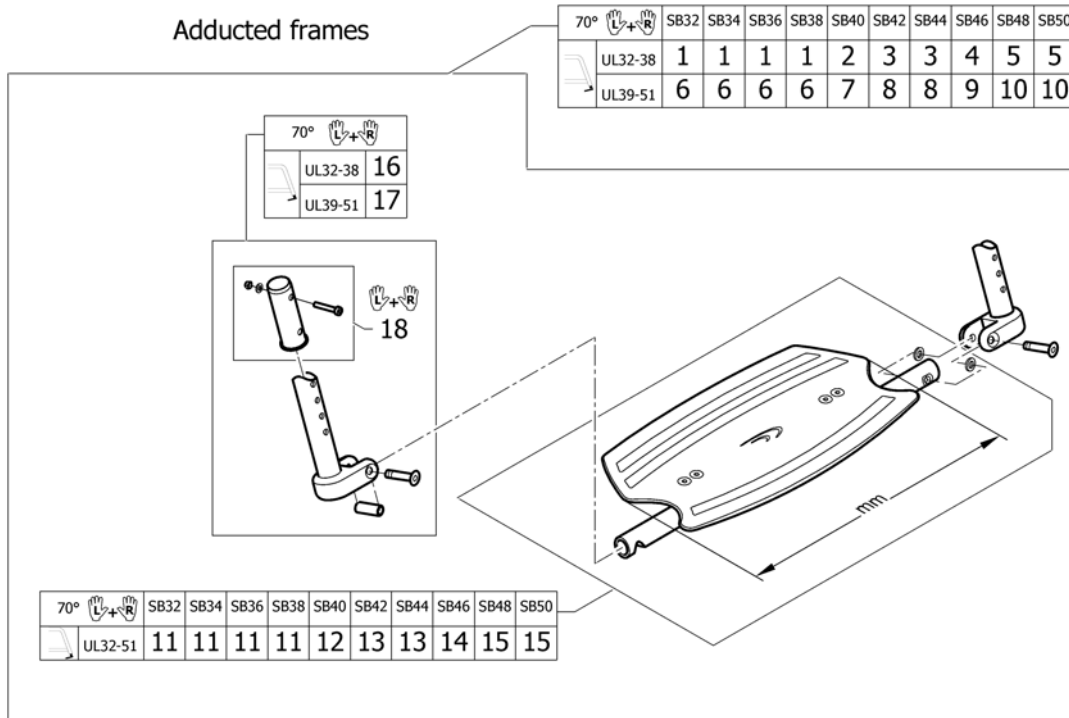

Footrest 1-piece for 70° front frames adducted

Pos.	Part number	Description	Valid from → until	Qty
1	1550574	Footrest 1-piece complete, 193mm, short		1
2	1550575	Footrest 1-piece complete, 222mm, short		1
3	1550576	Footrest 1-piece complete, 250mm, short		1
4	1550577	Footrest 1-piece complete, 280mm, short		1
5	1550578	Footrest 1-piece complete, 308mm, short		1
6	1550579	Footrest 1-piece complete, 193mm, long		1
7	1550580	Footrest 1-piece complete, 222mm, long		1
8	1550581	Footrest 1-piece complete, 250mm, long		1
9	1550582	Footrest 1-piece complete, 280mm, long		1
10	1550583	Footrest 1-piece complete, 308mm, long		1
11	1550584	Footrest 1-piece 193mm		1
12	1550585	Footrest 1-piece 222mm		1
13	1550586	Footrest 1-piece 250mm		1
14	1550587	Footrest 1-piece 280mm		1
15	1550588	Footrest 1-piece 308mm		1
16	1535982	Telescopic tube kit for footrest 1-piece short, pair		1
17	1535983	Telescopic tube kit for footrest 1-piece long, pair		1
18	1532398	Fixation kit footplate telescope		1