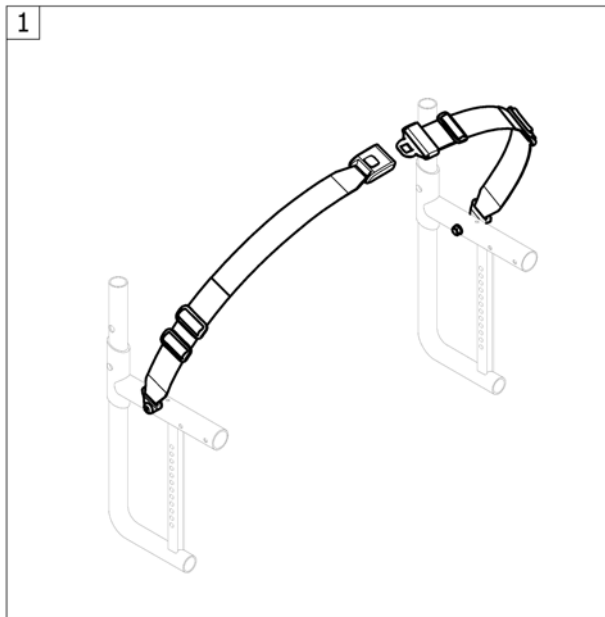

SAFETY OPTIONS

Pos.	Part number	Description	Valid from → until	Qty
1	-	Seatbelt for transportation		1