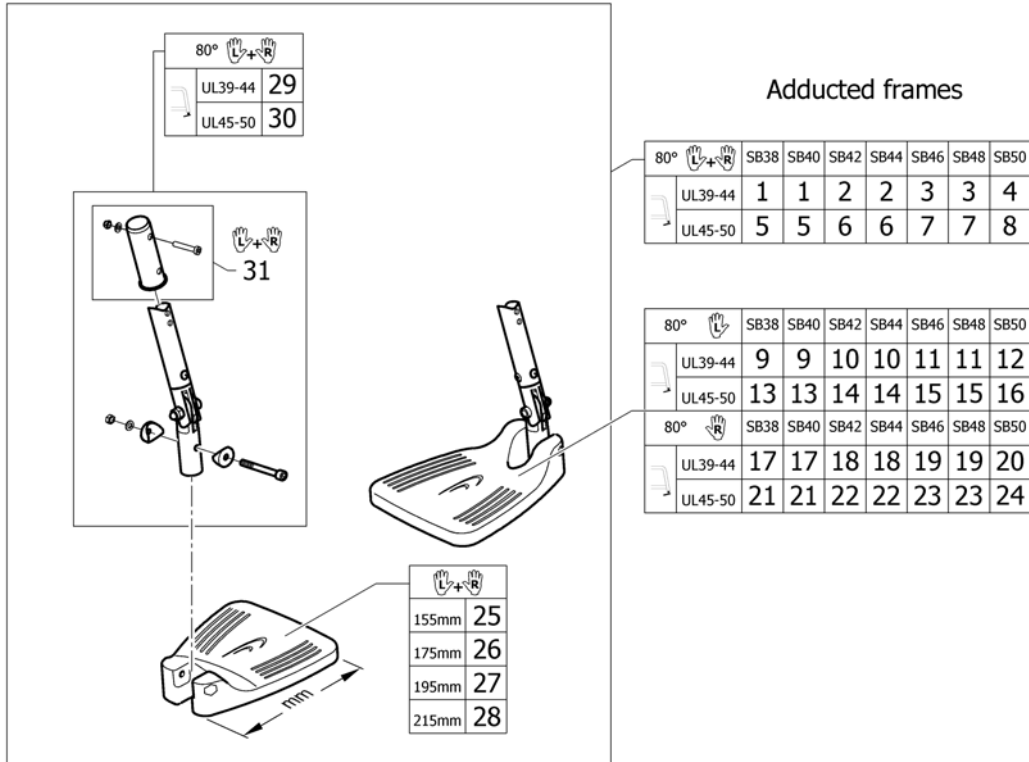

Footrest 2-pieces, angle adjustable for 80° front frames adducted

Pos.	Part number	Description	Valid from → until	Qty
1	1550330	Footrest 2-pc. angle adjustable 155mm, short, pair, complete		1
2	1550331	Footrest 2-pc. angle adjustable 175mm, short, pair, complete		1
3	1550332	Footrest 2-pc. angle adjustable 195mm, short, pair, complete		1
4	1550333	Footrest 2-pc. angle adjustable 215mm, short, pair, complete		1
5	1550335	Footrest 2-pc. angle adjustable 155mm, long, pair, complete		1
6	1550336	Footrest 2-pc. angle adjustable 175mm, long, pair, complete		1
7	1550337	Footrest 2-pc. angle adjustable 195mm, long, pair, complete		1
8	1550338	Footrest 2-pc. angle adjustable 215mm, long, pair, complete		1
9	1550454	Footrest 2-pc. angle adjustable 155mm, short, left, complete		1
10	1550455	Footrest 2-pc. angle adjustable 175mm, short, left, complete		1
11	1550456	Footrest 2-pc. angle adjustable 195mm, short, left, complete		1
12	1550457	Footrest 2-pc. angle adjustable 215mm, short, left, complete		1
13	1550459	Footrest 2-pc. angle adjustable 155mm, long, left, complete		1
14	1550460	Footrest 2-pc. angle adjustable 175mm, long, left, complete		1
15	1550461	Footrest 2-pc. angle adjustable 195mm, long, left, complete		1
16	1550462	Footrest 2-pc. angle adjustable 215mm, long, left, complete		1
17	1550469	Footrest 2-pc. angle adjustable 155mm, short, right, complete		1
18	1550470	Footrest 2-pc. angle adjustable 175mm, short, right, complete		1
19	1550471	Footrest 2-pc. angle adjustable 195mm, short, right, complete		1
20	1550472	Footrest 2-pc. angle adjustable 215mm, short, right, complete		1
21	1550474	Footrest 2-pc. angle adjustable 155mm, long, right, complete		1
22	1550475	Footrest 2-pc. angle adjustable 175mm, long, right, complete		1
23	1550476	Footrest 2-pc. angle adjustable 195mm, long, right, complete		1
24	1550477	Footrest 2-pc. angle adjustable 215mm, long, right, complete		1
25	1579331	Footrest 2-pc. 155mm, pair <i>Replaces 1432350 and 1432351</i>		1
26	1579332	Footrest 2-pc. 175mm, pair <i>Replaces 1432352 and 1432353</i>		1
27	1579333	Footrest 2-pc. 195mm, pair <i>Replaces 1432354 and 1432355</i>		1
28	1579334	Footrest 2-pc. 215mm, pair <i>Replaces 1432356 and 1432357</i>		1