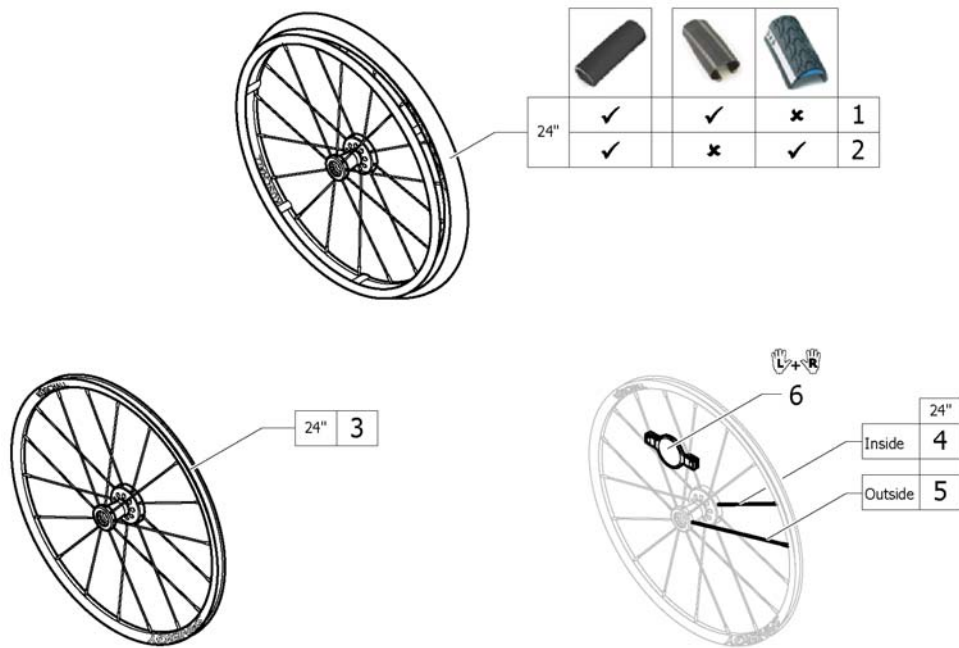

Spinergy LXX wheel

Pos.	Part number	Description	Valid from → until	Qty
1	1579101	Rear wheel 24", Spinergy LXX, handrim aluminium black, tyre Schwalbe One		2
2	1579105	Rear wheel 24", Spinergy LXX, handrim aluminium black, tyre Marathon Evolution		2
3	1579102	Rear wheel 24", Spinergy LXX, without handrim, without tyre		2
4	1579103	Spoke inside for Spinergy LXX wheel 24", 236mm., 1 Pcs.		9
5	1579104	Spoke outside for Spinergy LXX wheel 24", 249mm., 1 Pcs.		9
6	1571088	Spoke reflection for Spinergy wheel, pair		1