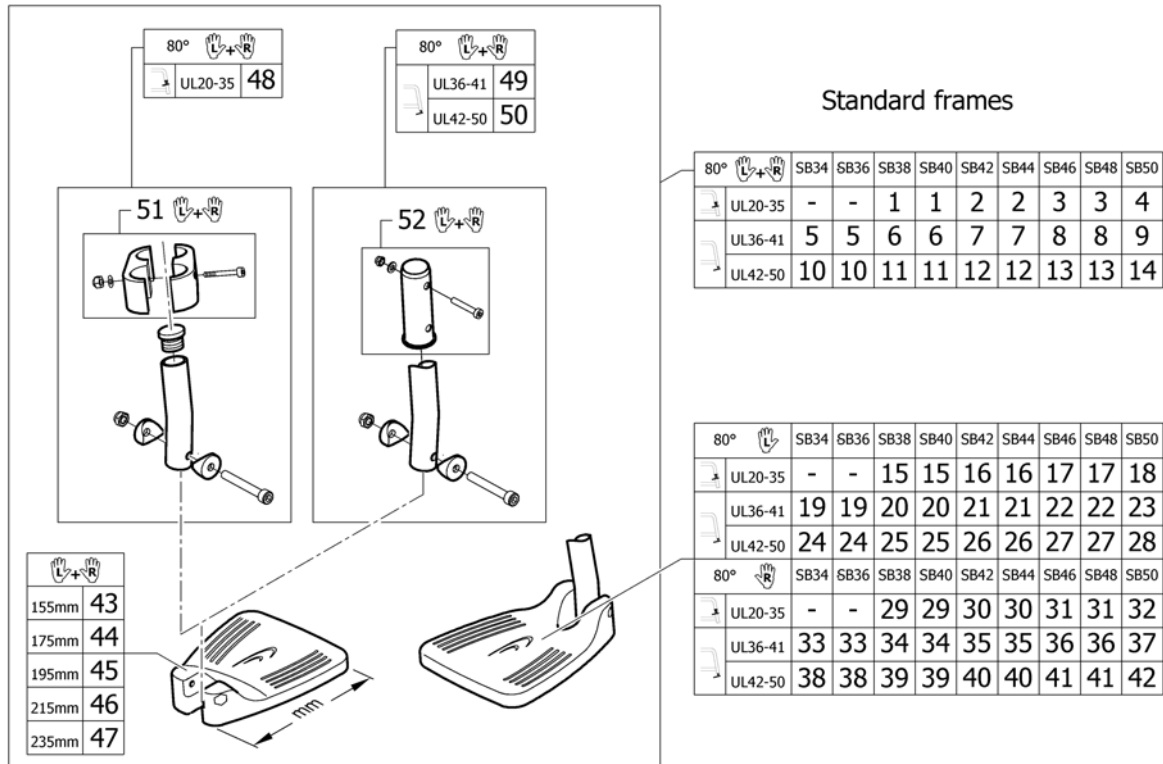

Footrest 2-pieces for 80° front frames standard

Pos.	Part number	Description	Valid from → until	Qty
1	1544821	Footrest 2-pc. 155mm, for frame 70° & 80° high mounted, pair, complete		1
2	1544822	Footrest 2-pc. 175mm, for frame 70° & 80° high mounted, pair, complete		1
3	1544823	Footrest 2-pc. 195mm, for frame 70° & 80° high mounted, pair, complete		1
4	1544824	Footrest 2-pc. 215mm, for frame 70° & 80° high mounted, pair, complete		1
5	1544826	Footrest 2-pc. 155mm, for frame 70° & 80° short, pair, complete		1
6	1544827	Footrest 2-pc. 175mm, for frame 70° & 80° short, pair, complete		1
7	1544828	Footrest 2-pc. 195mm, for frame 70° & 80° short, pair, complete		1
8	1544906	Footrest 2-pc. 215mm, for frame 70° & 80° short, pair, complete		1
9	1544907	Footrest 2-pc. 235mm, for frame 70° & 80° short, pair, complete		1
10	1544908	Footrest 2-pc. 155mm, for frame 70° & 80° long, pair, complete		1
11	1544909	Footrest 2-pc. 175mm, for frame 70° & 80° long, pair, complete		1
12	1544910	Footrest 2-pc. 195mm, for frame 70° & 80° long, pair, complete		1
13	1544911	Footrest 2-pc. 215mm, for frame 70° & 80° long, pair, complete		1
14	1544912	Footrest 2-pc. 235mm, for frame 70° & 80° long, pair, complete		1
15	1544913	Footrest 2-pc. 155mm, for frame 70° & 80° high mounted, left, complete		1
16	1544914	Footrest 2-pc. 175mm, for frame 70° & 80° high mounted, left, complete		1
17	1544915	Footrest 2-pc. 195mm, for frame 70° & 80° high mounted, left, complete		1
18	1544916	Footrest 2-pc. 215mm, for frame 70° & 80° high mounted, left, complete		1
19	1545357	Footrest 2-pc. 155mm, for frame 70° & 80° short, left, complete		1
20	1545358	Footrest 2-pc. 175mm, for frame 70° & 80° short, left, complete		1
21	1545359	Footrest 2-pc. 195mm, for frame 70° & 80° short, left, complete		1
22	1545360	Footrest 2-pc. 215mm, for frame 70° & 80° short, left, complete		1
23	1545361	Footrest 2-pc. 235mm, for frame 70° & 80° short, left, complete		1
24	1545362	Footrest 2-pc. 155mm, for frame 70° & 80° long, left, complete		1
25	1545363	Footrest 2-pc. 175mm, for frame 70° & 80° long, left, complete		1
26	1545364	Footrest 2-pc. 195mm, for frame 70° & 80° long, left, complete		1
27	1545365	Footrest 2-pc. 215mm, for frame 70° & 80° long, left, complete		1
28	1545366	Footrest 2-pc. 235mm, for frame 70° & 80° long, left, complete		1
29	1545367	Footrest 2-pc. 155mm, for frame 70° & 80° high mounted, right, complete		1
30	1545368	Footrest 2-pc. 175mm, for frame 70° & 80° high mounted, right, complete		1
31	1545369	Footrest 2-pc. 195mm, for frame 70° & 80° high mounted, right, complete		1