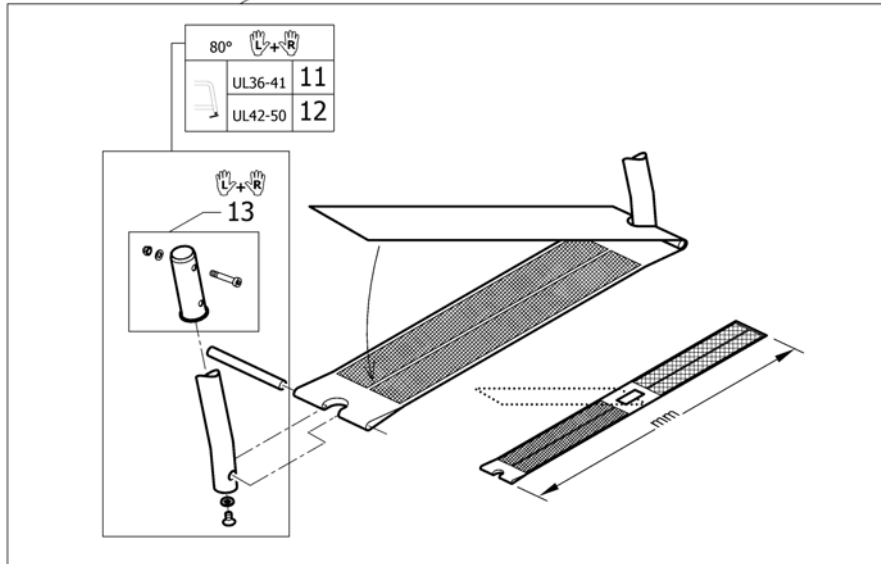

Footband for 80° front frames adducted

Adducted frames

80°	SB32-34	SB36-38	SB40-42	SB44-46	SB48-50
UL36-41	1	2	3	4	5
UL42-50	6	7	8	9	10

Pos.	Part number	Description	Valid from → until	Qty
1	1535984	Footstrap complete 490mm short		1
2	1535985	Footstrap complete 570mm short		1
3	1535986	Footstrap complete 650mm short		1
4	1535987	Footstrap complete 730mm short		1
5	1535988	Footstrap complete 810mm short		1
6	1535990	Footstrap complete 490mm long		1
7	1535991	Footstrap complete 570mm long		1
8	1535992	Footstrap complete 650mm long		1
9	1535993	Footstrap complete 730mm long		1
10	1536062	Footstrap complete 810mm long		1
11	1544621	Telescopic tube kit for footstrap short, pair		1
12	1544622	Telescopic tube kit for footstrap long, pair		1
13	1532398	Fixation kit footplate telescope		1