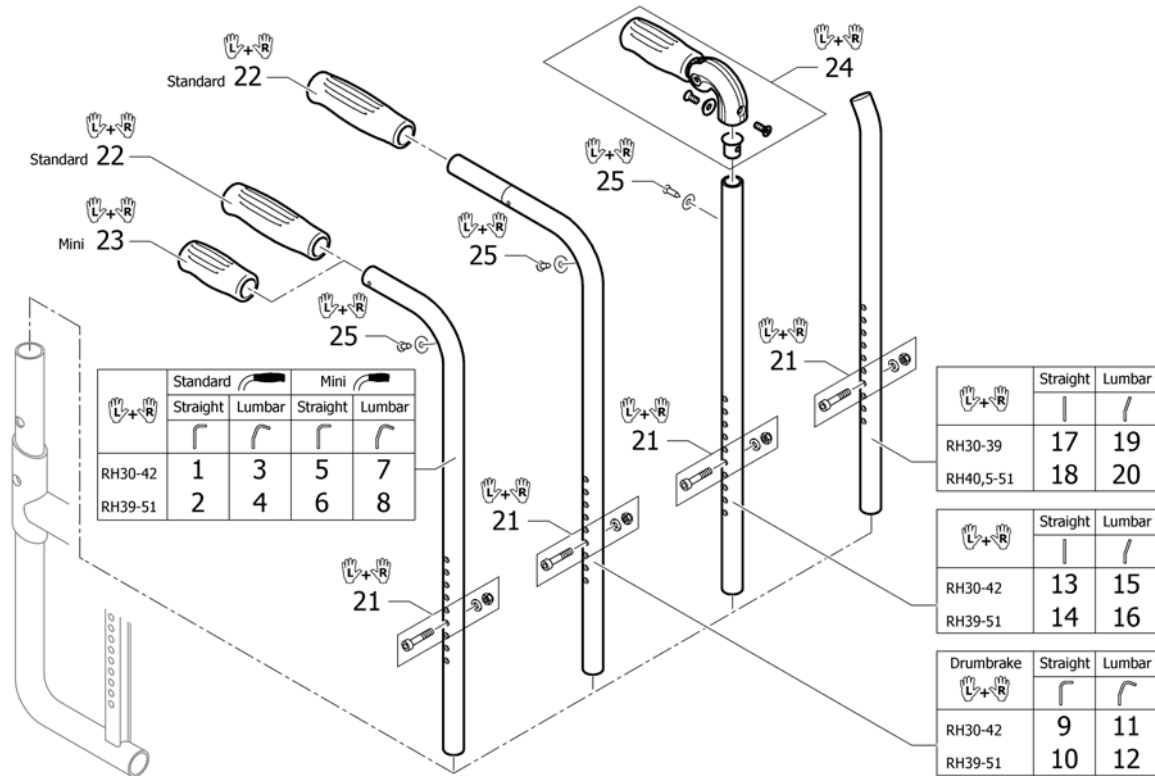

Push handles for backrest standard

Pos.	Part number	Description	Valid from → until	Qty
1	1540072	Push handles standard, short, pair		1
2	1540073	Push handles standard, medium, pair		1
3	1540074	Push handles standard lumbar short, pair		1
4	1540075	Push handles standard lumbar medium, pair		1
5	1540076	Push handles mini, short, pair		1
6	1540077	Push handles mini, medium, pair		1
7	1540078	Push handles mini lumbar short, pair		1
8	1540079	Push handles mini lumbar medium, pair		1
9	1540084	Push handles short to drum brake, pair		1
10	1540085	Push handles medium to drum brake, pair		1
11	1540086	Push handles lumbar short to drum brake, pair		1
12	1540087	Push handles lumbar medium to drum brake, pair		1
13	1540080	Backrest tube straight short to foldable push handles, pair		1
14	1540081	Backrest tube straight medium to foldable push handles, pair		1
15	1540082	Backrest tube lumbar short to foldable push handles, pair		1
16	1540083	Backrest tube lumbar medium to foldable push handles, pair		1
17	1540089	Backrest tubes L without push handles, pair		1
18	1540090	Backrest tubes XL without push handles, pair		1
19	1540091	Backrest tubes lumbar L without push handles, pair		1
20	1540092	Backrest tubes lumbar XL without push handles, pair		1
21	1540088	Fixation kit to backrest tube		1
22	1507734	Handle black, pair		1
23	1525126	Handle black, mini, pair		1
24	1507733	Push handles foldable, pair		1
25	1432083	Fixation kit for backrest band		1