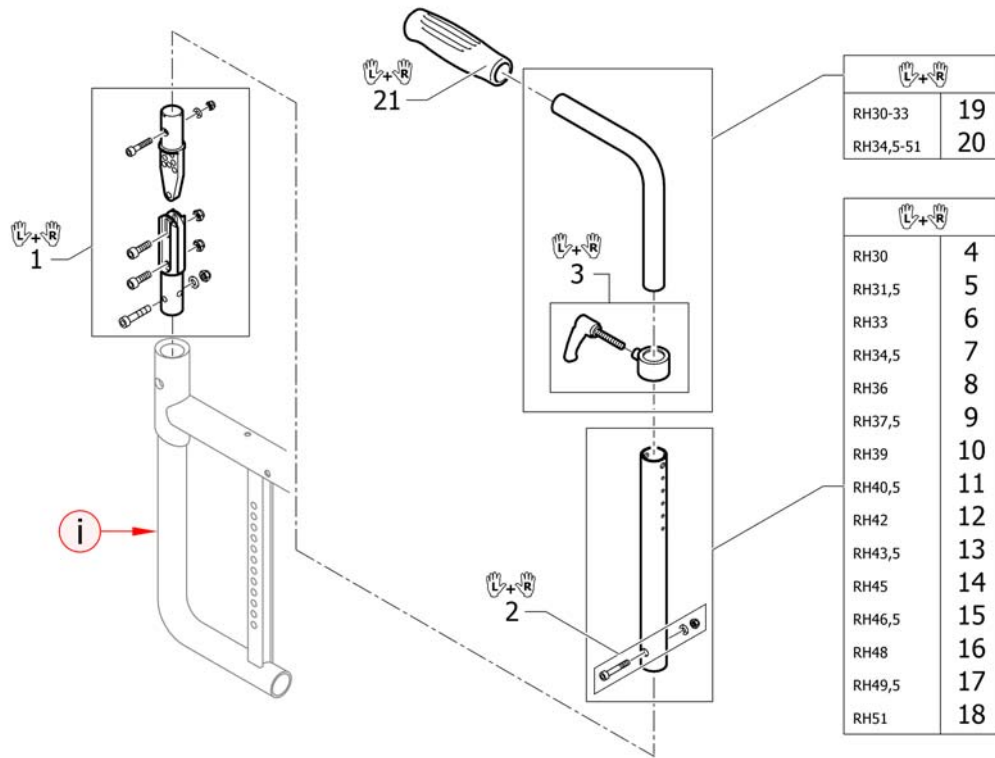

Push handles height adjustable for backrest angle adjustable

Pos.	Part number	Description	Valid from → until	Qty
i	-	A special rear frame is necessary. Please see chapter CHASSIS.		0
1	1540094	Backrest angle kit		1
2	1540071	Screw kit for backrest tube		1
3	1549985	Adjusting lever for height adjustable, integrated push handles, pair		1
4	1507751	Backrest tube L.250mm straight to integrated push handles, pair		1
5	1507752	Backrest tube L.265mm straight to integrated push handles, pair		1
6	1507753	Backrest tube L.280mm straight to integrated push handles, pair		1
7	1507862	Backrest tube L.295mm straight to integrated push handles, pair		1
8	1508438	Backrest tube L.310mm straight to integrated push handles, pair		1
9	1508466	Backrest tube L.325mm straight to integrated push handles, pair		1
10	1508498	Backrest tube L.340mm straight to integrated push handles, pair		1
11	1509103	Backrest tube L.355mm straight to integrated push handles, pair		1
12	1509104	Backrest tube L.370mm straight to integrated push handles, pair		1
13	1509105	Backrest tube L.385mm straight to integrated push handles, pair		1
14	1509106	Backrest tube L.400mm straight to integrated push handles, pair		1
15	1509107	Backrest tube L.415mm straight to integrated push handles, pair		1
16	1509108	Backrest tube L.430mm straight to integrated push handles, pair		1
17	1509109	Backrest tube L.445mm straight to integrated push handles, pair		1
18	1509110	Backrest tube L.460mm straight to integrated push handles, pair		1
19	1438203	Height adjustable, integrated push handles standard, kit short UL/C04		1
20	1438204	Height adjustable, integrated push handles standard, kit long UL/C04		1
21	1507734	Handle black, pair		1