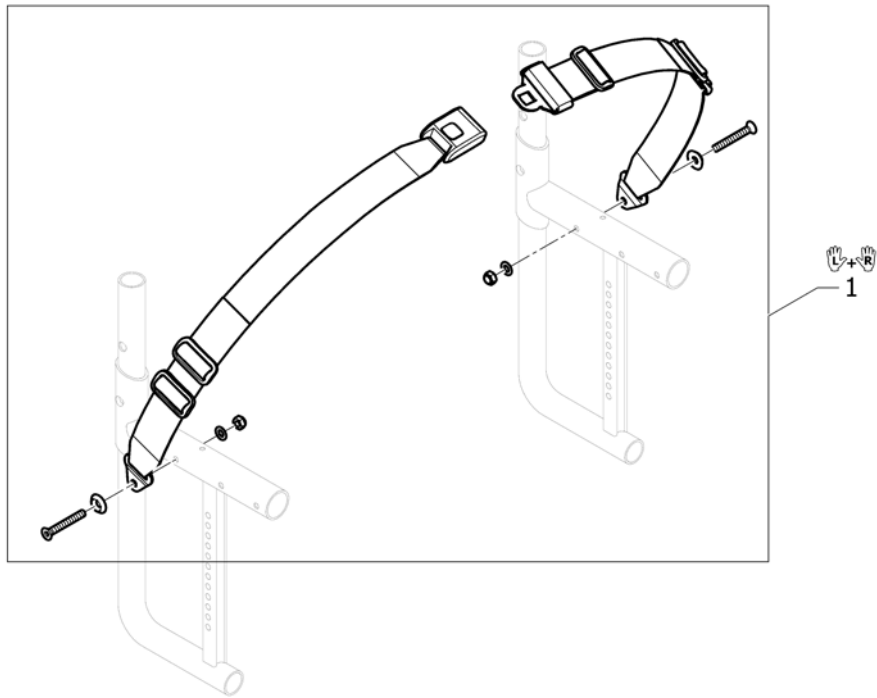

Pos.	Part number	Description	Valid from → until	Qty
1	1561026	Seatbelt for transportation		1