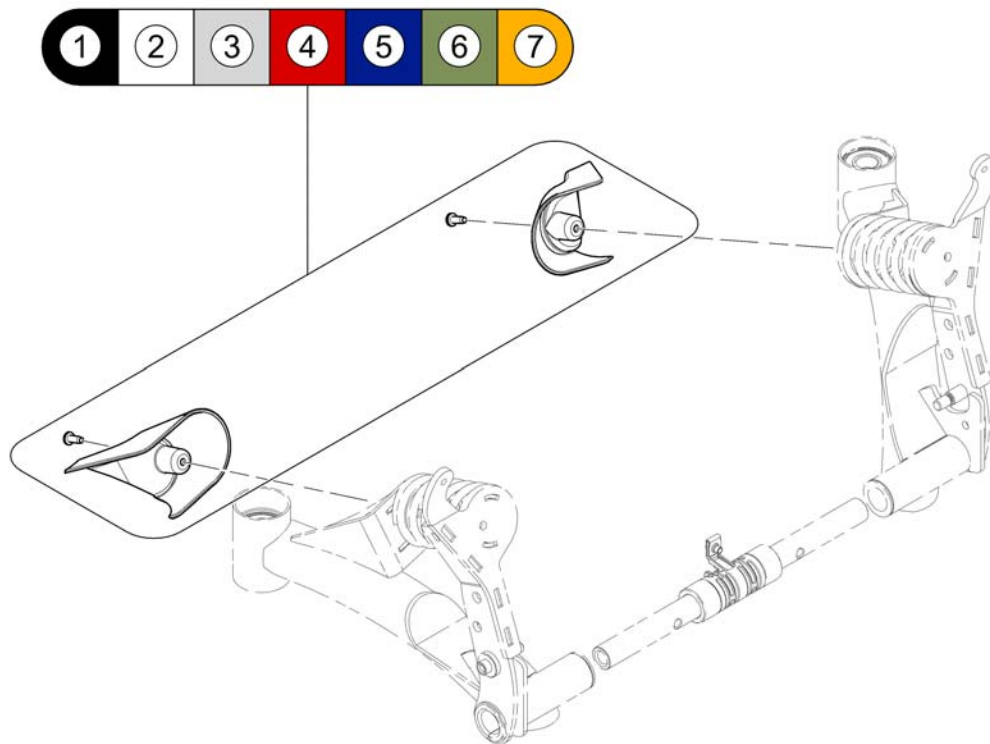

Rear Caps

1583287 Rev

Pos.	Part number	Description	Valid from → until	Qty
1	SP1179084	Kit, Coloured Rear Caps w/ Mount Wet Black		1
2	SP1179085	Kit, Coloured Rear Caps w/ Mount Artic White		1
3	SP1179086	Kit, Coloured Rear Caps w/ Mount Electric Silver		1
4	SP1179087	Kit, Coloured Rear Caps w/ Mount Electric Red		1
5	SP1179088	Kit, Coloured Rear Caps w/ Mount Electric Blue		1
6	SP1179089	Kit, Coloured Rear Caps w/ Mount Aviator Green		1
7	SP1179090	Kit, Coloured Rear Caps w/ Mount Desert Orange		1