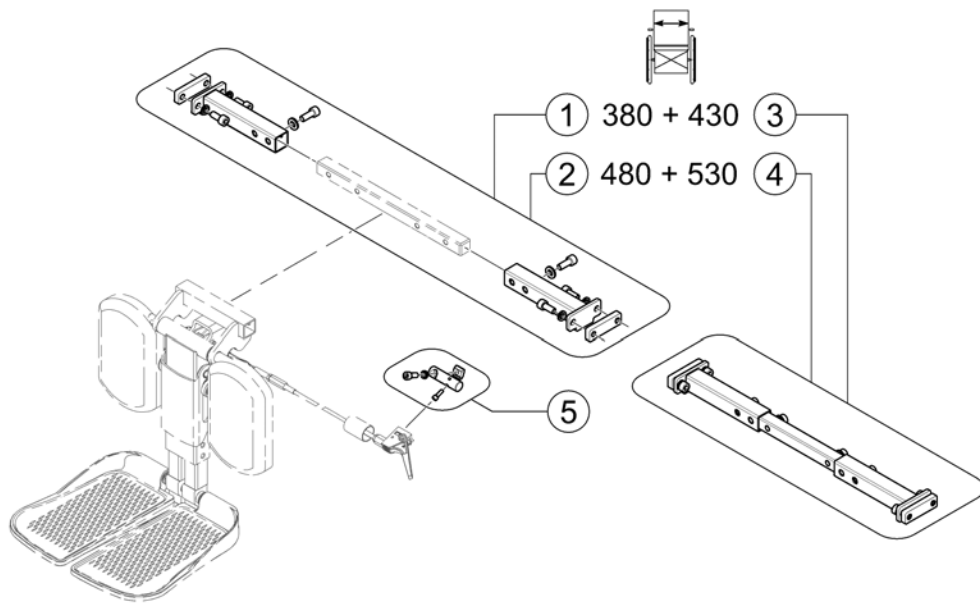

Support Centr. Legrest LNX man. - Modulite Seat

1563891.jpg

Pos.	Part number	Description	Valid from → until	Qty
1	SP1579989	Support, Centr. Legrest man. LNX - SW 380+430mm		1
2	SP1579990	Support, Centr. Legrest man. LNX - SW 480+530mm		1
3	SP1579991	Support, Centr. Legrest man. LNX - SW 380+430mm, cpl.		1
4	SP1579992	Support, Centr. Legrest man. LNX - SW 480+530mm, cpl.		1
5	SP1579988	Support, Lever, cpl.		1