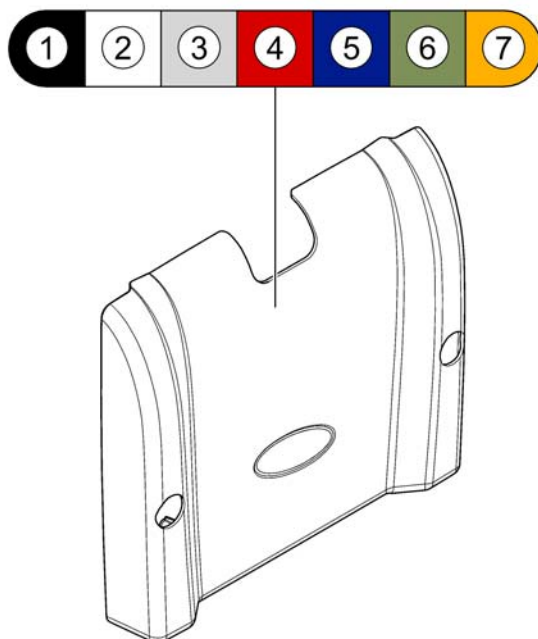

Front Shroud - Wide Base

1583258.iss

Pos.	Part number	Description	Valid from → until	Qty
1	SP1179717	Coloured Front Shroud WB Assy Wet Black		1
2	SP1189505	Coloured Front Shroud WB Assy Artic White		1
3	SP1189506	Coloured Front Shroud WB Assy Electric Silver		1
4	SP1179718	Coloured Front Shroud WB Assy Electric Red		1
5	SP1189507	Coloured Front Shroud WB Assy Electric Blue		1
6	SP1179719	Coloured Front Shroud WB Assy Aviator Green		1
7	SP1189508	Coloured Front Shroud WB Assy Desert Orange		1