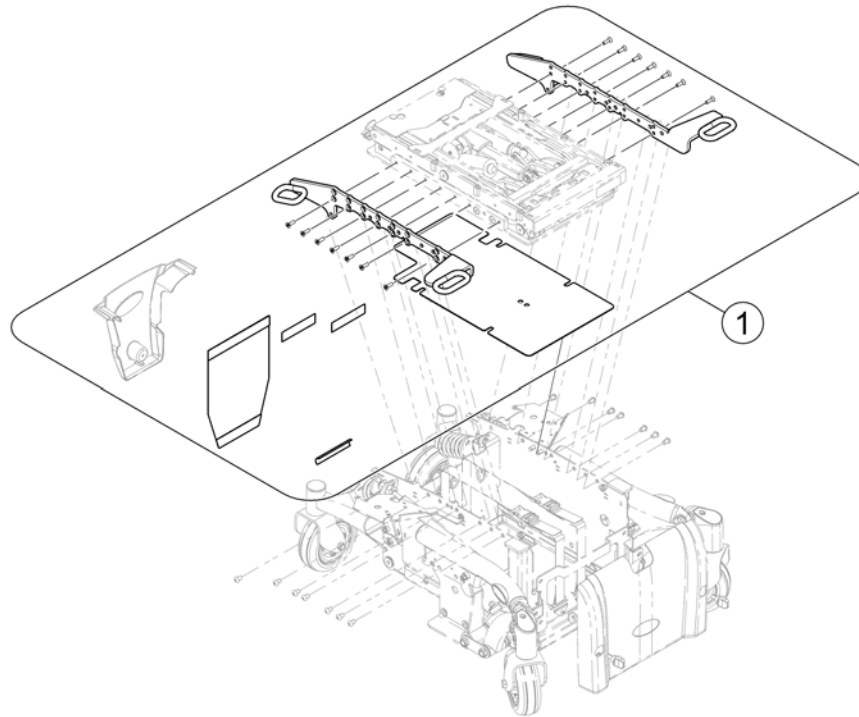

Low Rider Option

1587261 Rev

Pos.	Part number	Description	Valid from → until	Qty
-		The Low Rider Kit may not be used for retrofitting! !!!		0
1	SP1587260	Low Rider Kit		1