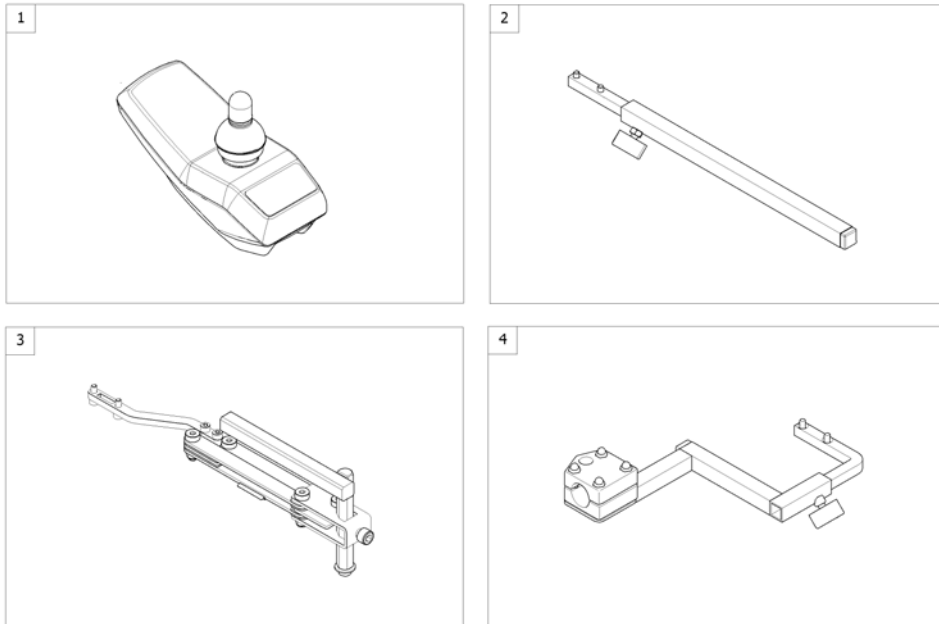

Invacare® TDX-SP2, TDX-SP2 NB | Electronic
Remote REM 24 SD with Brackets

1562656 iso

Pos.	Part number	Description	Valid from → until	Qty
1	-	Remote REM 24SD [1601/1602]		0
2	-	Remote Bracket Standard [1601+1207/1208]		1
3	-	Remote Bracket Swing away & height adjust. [1601+1707/1708]		1
4	-	Remote Bracket Attendant [1602+1207/1208]		1