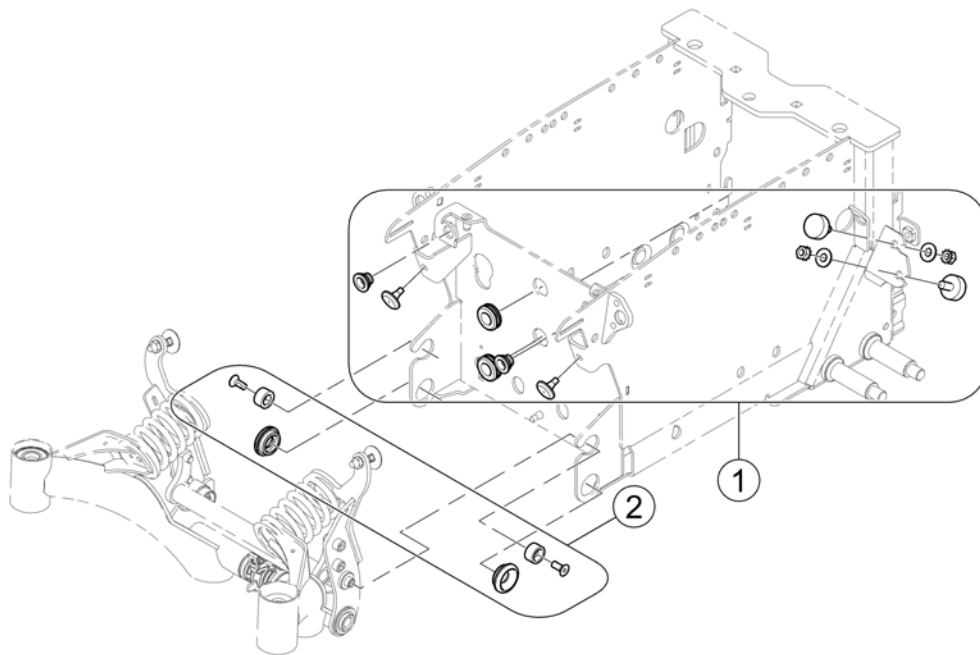

Battery Box Hardware

1583232.00

Pos.	Part number	Description	Valid from → until	Qty
1	SP1523179	Kit, Battery Box, Rubber Bumper & Grommet Hardware		1
2	SP1523193	Kit, Rear Pivot Assembly Mounting Hardware		1