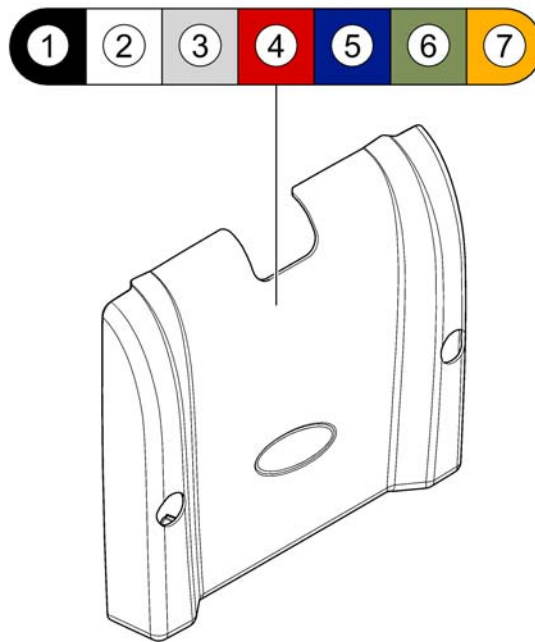

Front Shroud Narrow Base

1583258.iss

Pos.	Part number	Description	Valid from → until	Qty
1	SP1179714	Coloured Front Shroud NB Assy Wet Black		1
2	SP1189214	Coloured Front Shroud NB Assy Artic White		1
3	SP1189215	Coloured Front Shroud NB Assy Electric Silver		1
4	SP1179715	Coloured Front Shroud NB Assy Electric Red		1
5	SP1189216	Coloured Front Shroud NB Assy Electric Blue		1
6	SP1179716	Coloured Front Shroud NB Assy Aviator Green		1
7	SP1189217	Coloured Front Shroud NB Assy Desert Orange		1