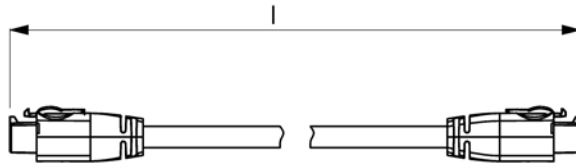

Bus-Cables ACS

ACSBUSKABEL.iso

Position	length l [mm]
1	300
2	500
3	700
4	1100
5	1700
6	2000
7	2500
8	2700
9	1060

Pos.	Part number	Description	Valid from → until	Qty
1	GSM63003	Bus cable ACS, 300mm		1
2	SPGSM63005	Bus cable ACS, 500mm <i>Replace GSM63004</i>		1
3	GSM63007	Bus cable ACS 700mm		1
4	GSM63011	Bus cable ACS, 1100mm		1
5	1559862	Bus cable ACS, 1700mm <i>Replace GSM63016</i>		1
6	GSM63020	Bus cable ACS, 2000mm <i>Replace 1419386</i>		1
7	1440424	Bus cable ACS, 2500mm		1
8	SP1559873	Bus cable ACS, 2700mm <i>Replace GSM63026</i>		1
9	SP1550402	Extension cable ACS, 1060mm		1