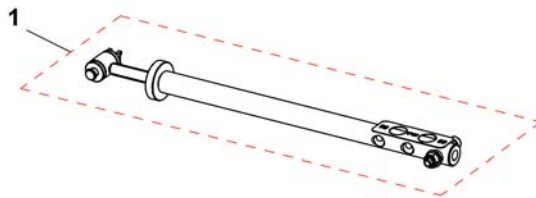

Manual backrest adjustment

1545185.jpg

Pos.	Part number	Description	Valid from → until	Qty
1	SP1545185	Spindle, backrest adjustment, cpl.		1