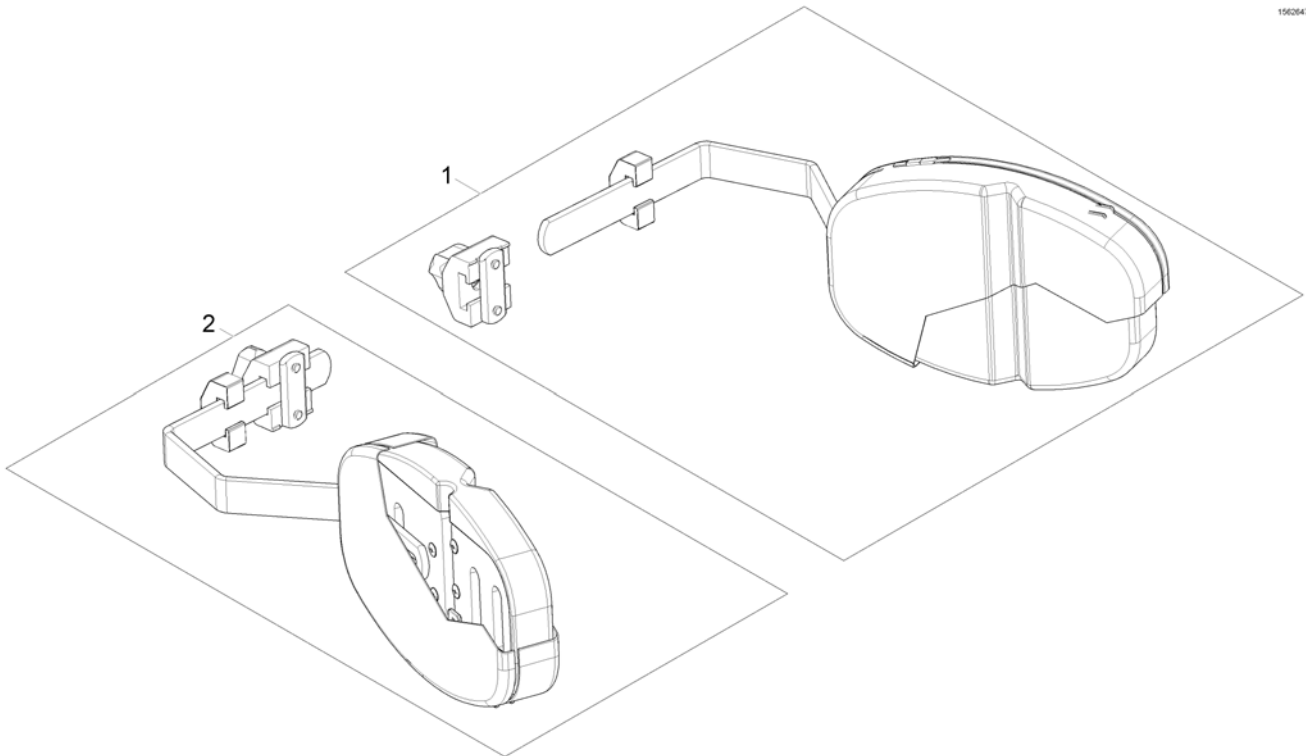

Trunk Support, with extended Arm - Modulite

1562647.iss

Pos.	Part number	Description	Valid from → until	Qty
1	1448692	Trunk Support, Multi Adjustable, LH, Dartex Grey, cpl. with Holder		1
2	1448693	Trunk Support, Multi Adjustable, RH, Dartex Grey, cpl. with Holder		1