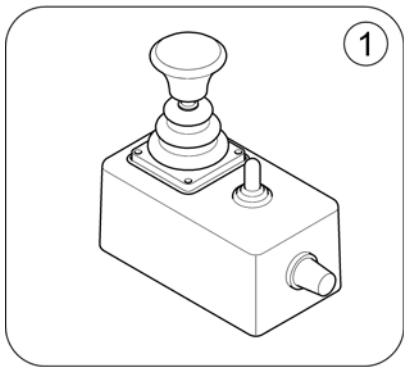

1583353.no

Pos.	Part number	Description	Valid from → until	Qty
1	6001425	ACS dual control [1291/1292]		1
2	-	Remote Bracket Dual Control for Modulite Seat		1