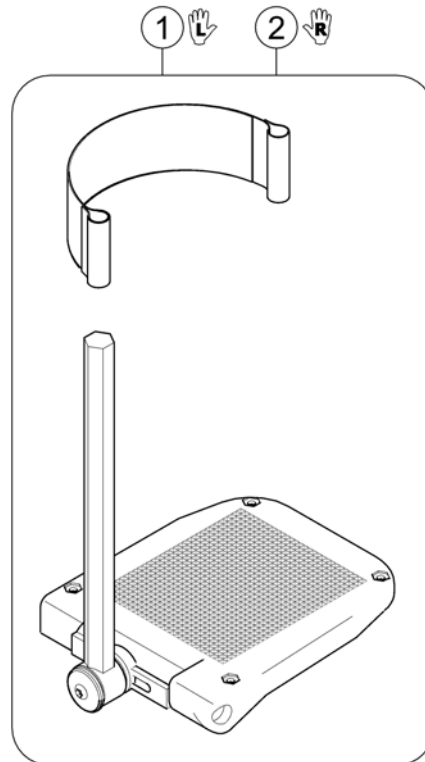

Footrests Vari, angle & depth adjustable

1583898 iso

Pos.	Part number	Description	Valid from → until	Qty
1	SP1419344	Footplate LH Anlge And Depth Adjustable, With Support Tube cpl.		1
2	SP1419345	Footplate RH Anlge And Depth Adjustable, With Support Tube cpl.		1