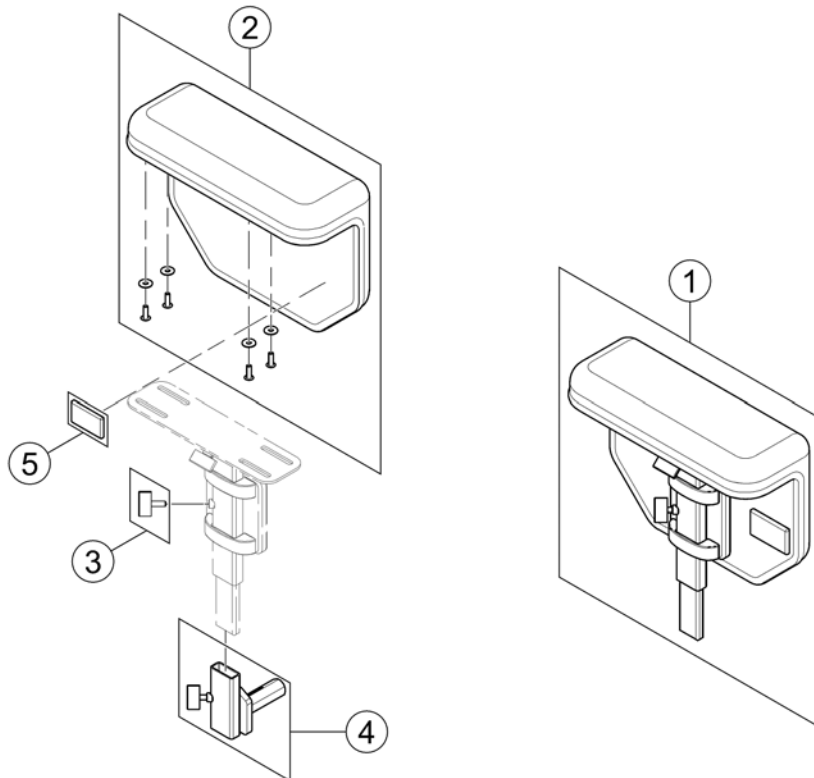

Padded Armrest

1573214.00

Pos.	Part number	Description	Valid from → until	Qty
1	SP1571987	Padded Armrest RH/LH, cpl.		1
2	SP1571962	Armpad, padded - RH/LH with integrated cloth guard		1
3	SPL10024	Wing Screw M6x16		1
4	SP1567749	Siderest Bracket - LH/RH		1
5	SPP31298	Reflector, yellow		1