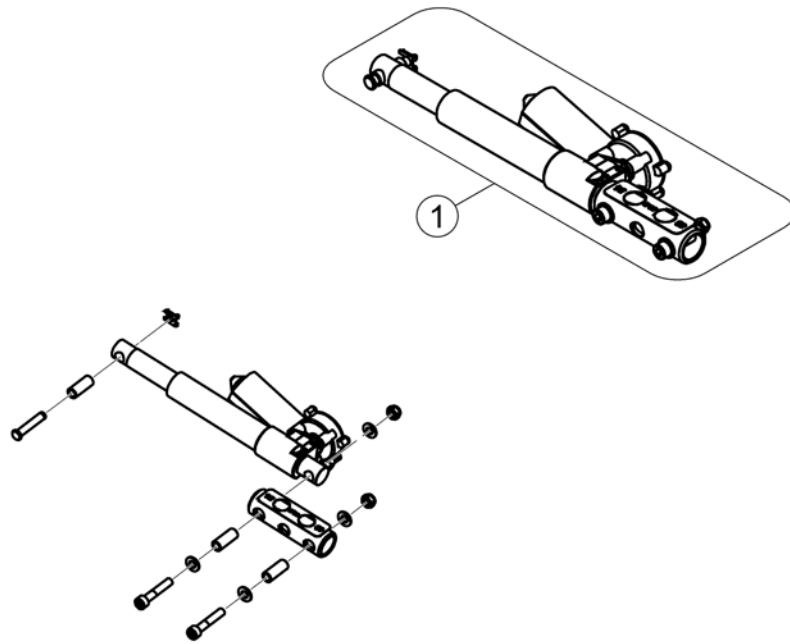

Pos.	Part number	Description	Valid from → until	Qty
1	SP1544669	Actuator, cpl.		1