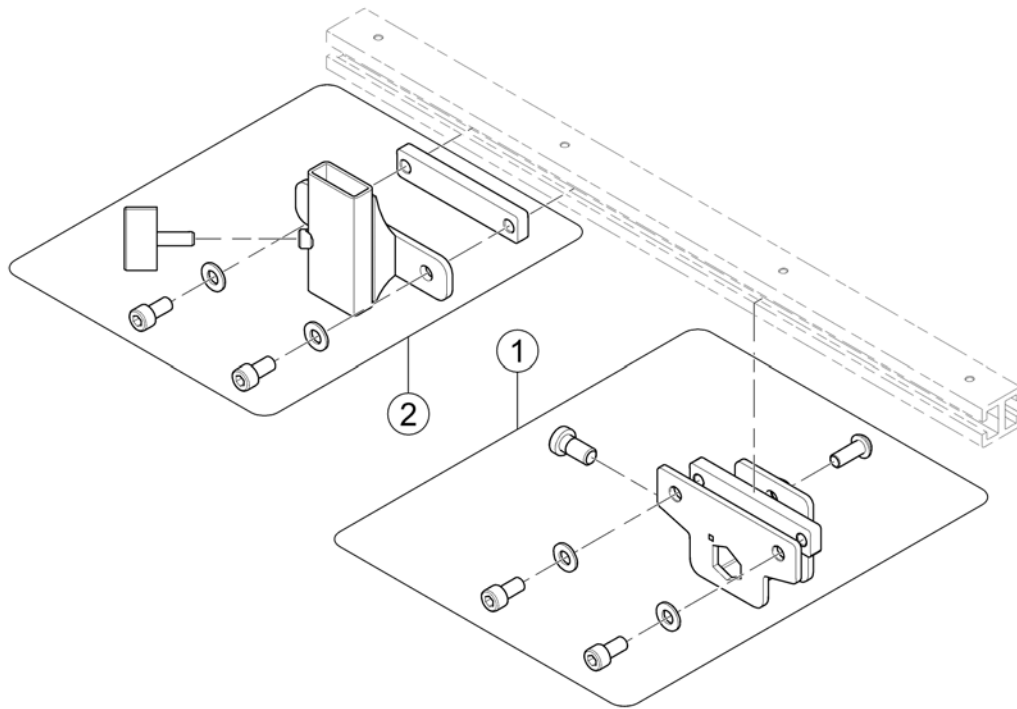

Armrest Bracket

1587804 Rev

Pos.	Part number	Description	Valid from → until	Qty
1	SP1570189	Armrest bracket		1
2	SP1585469	Armrest Bracket (especially for Low Rider)		1