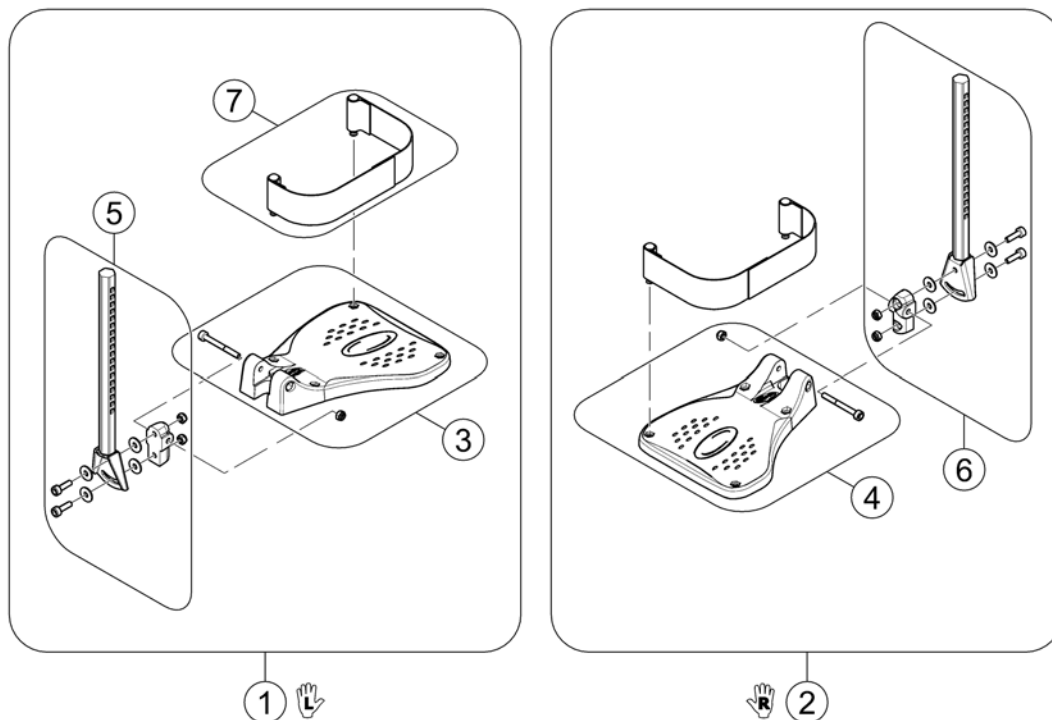

Footrests Vari, Flip-Up & angle adjustable - 01.08.10 =>

Pos.	Part number	Description	Valid from → until	Qty
1	SP1541580	Footplate flip up, angle adjustable, LH, cpl.		1
2	SP1541579	Footplate flip up, angle adjustable, RH, cpl.		1
3	SP1529645	FOOTPLATE LH		1
4	SP1529644	FOOTPLATE RH		1
5	SP1423204	FOOT PLATE TUBE, ANGLE ADJUSTMENT LH CPL.		1
6	SP1423203	FOOT PLATE TUBE, ANGLE ADJUSTMENT RH CPL.		1
7	SP1442467	Heel Strap cpl.		1