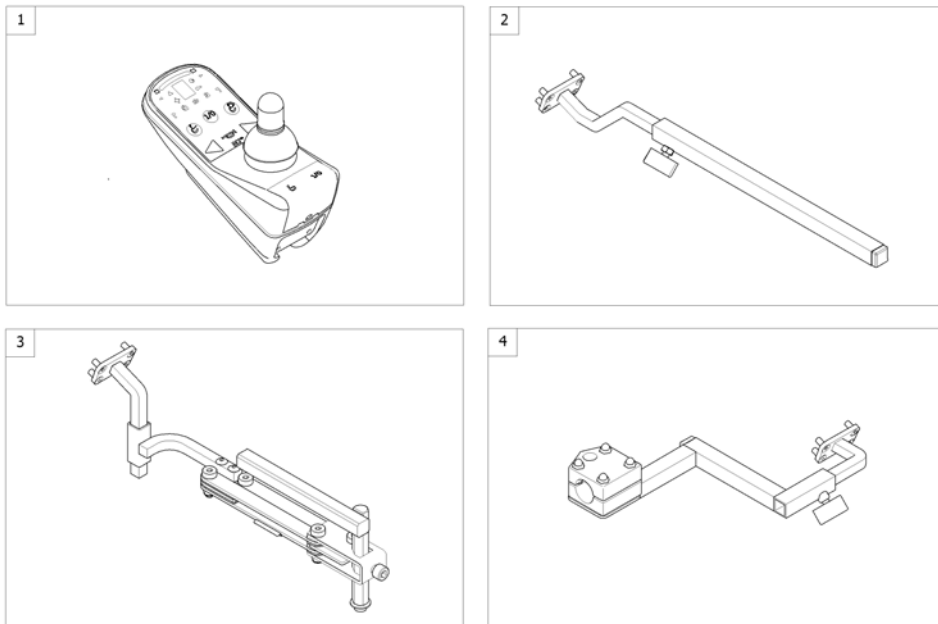

Remote G90A with Brackets

1562659.iso

Pos.	Part number	Description	Valid from → until	Qty
1	SP1504720	Remote G90A [1614/1616]		1
2	-	Remote Bracket Standard [1614+1207/1208]		1
3	-	Remote Bracket Swing away & height adjust. [1614+1707/1708]		1
4	-	Remote Bracket Attendant [1616+1207/1208]		1