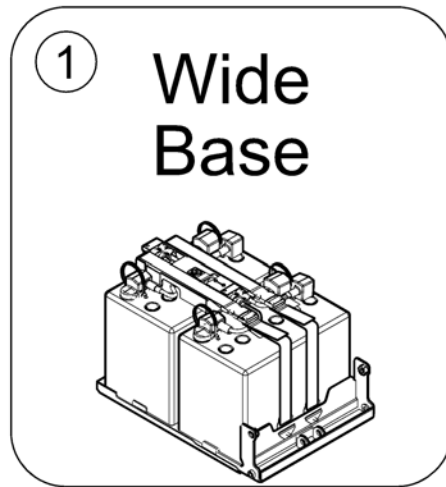

Batteries, Cables & Chargers

SPCTDX_SP280.iso

Pos.	Part number	Description	Valid from → until	Qty
1	-	Battery, Tray & Wiring - Wide Base		0
2	-	Battery, Tray & Wire Harness - Narrow Base		0
3	-	Charger		0