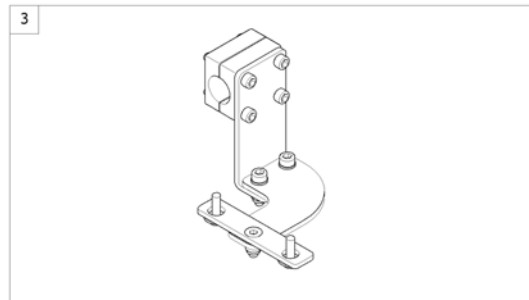

Remote Dual Control with Brackets

1574292 00

Pos.	Part number	Description	Valid from → until	Qty
1	6001425	ACS dual control <i>[1291/1292]</i>		1
2	-	Remote Bracket Dual Control for Max Seat		1
3	-	Remote Bracket Dual Control for Modulite Seat		1