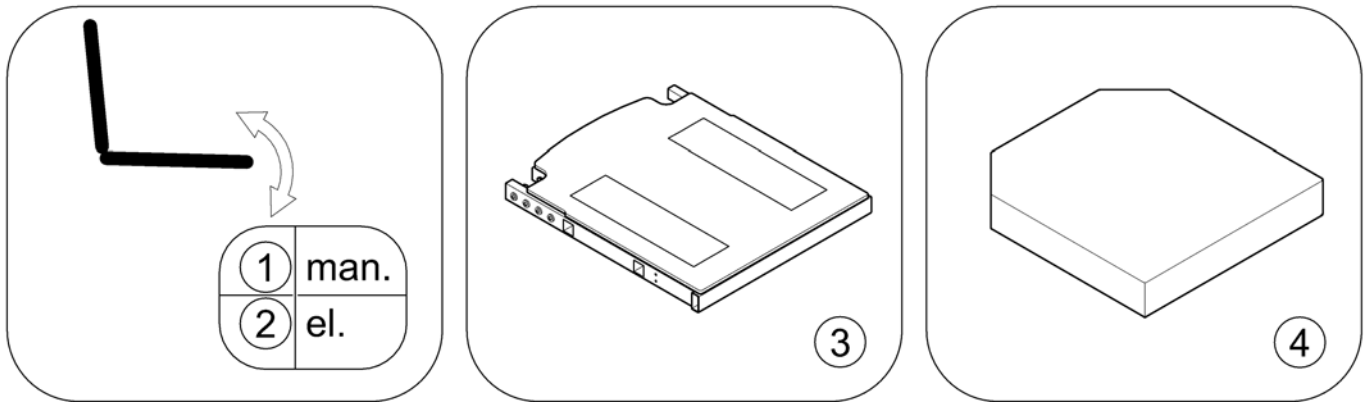

Max Seat

1582428.iso

Pos.	Part number	Description	Valid from → until	Qty
1	-	man. settable Tilt		1
2	-	powered simple Tilt		1
3	-	Seat Frame and Plate		1
4	-	Seat Cushion		1