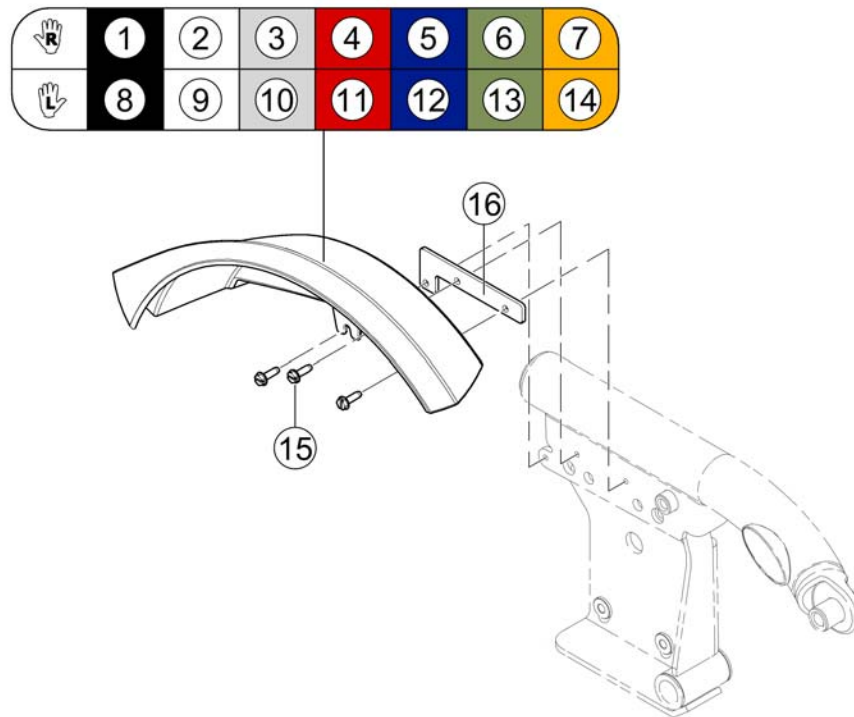

Fender

1583236 Rev

Pos.	Part number	Description	Valid from → until	Qty
1	SP1176696	Coloured Fender Shroud RH Assy Wet Black		1
2	SP1176697	Coloured Fender Shroud RH Assy Artic White		1
3	SP1176698	Coloured Fender Shroud RH Assy Electric Silver		1
4	SP1176699	Coloured Fender Shroud RH Assy Electric Red		1
5	SP1176700	Coloured Fender Shroud RH Assy Electric Blue		1
6	SP1176701	Coloured Fender Shroud RH Assy Aviator Green		1
7	SP1176702	Coloured Fender Shroud RH Assy Desert Orange		1
8	SP1176703	Coloured Fender Shroud LH Assy Wet Black		1
9	SP1176704	Coloured Fender Shroud LH Assy Artic White		1
10	SP1176705	Coloured Fender Shroud LH Assy Electric Silver		1
11	SP1176706	Coloured Fender Shroud LH Assy Electric Red		1
12	SP1176707	Coloured Fender Shroud LH Assy Electric Blue		1
13	SP1176708	Coloured Fender Shroud LH Assy Aviator Green		1
14	SP1176709	Coloured Fender Shroud LH Assy Desert Orange		1
15	SP1025451	Act.Tech Screw HexHead10-32		1
16	SP1179913	Spacer, Shroud, Black		1