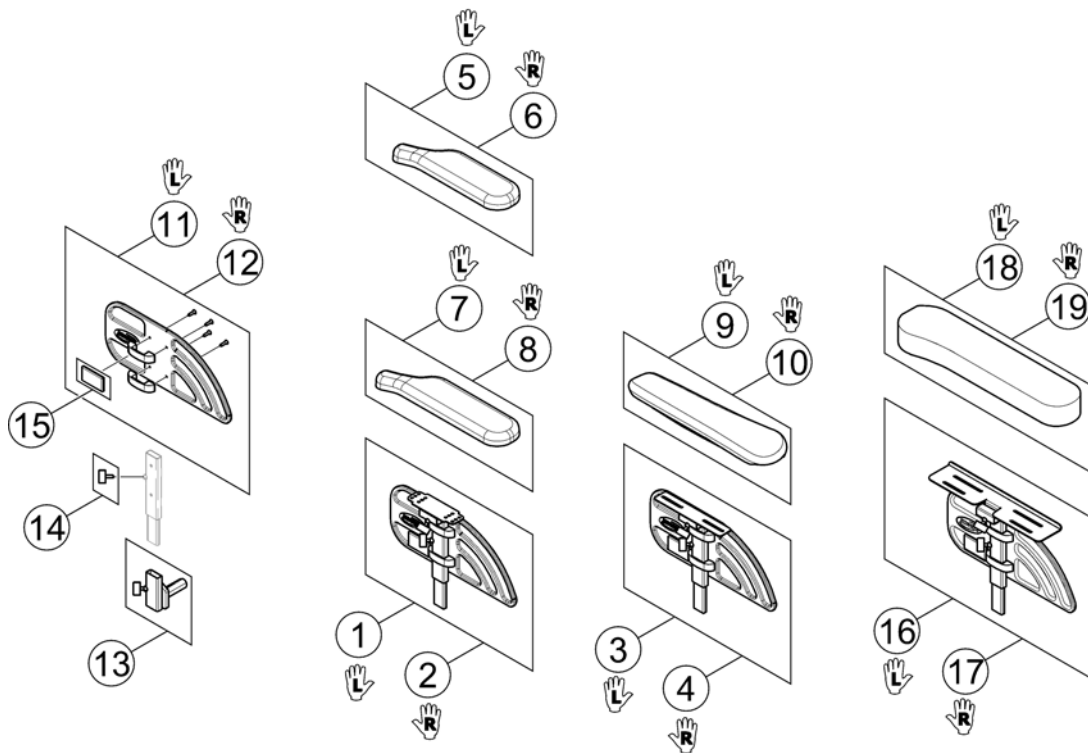

T-Armrest

1572570.iso

Pos.	Part number	Description	Valid from → until	Qty
1	SP1570318	Siderest LH (for Standard & Extended Armpad)		1
2	SP1570368	Siderest RH (for Standard & Extended Armpad)		1
3	SP1578114	Siderest LH (for Ergonomic Armpad)		1
4	SP1578115	Siderest RH (for Ergonomic Armpad)		1
5	SP1443004	Armpad, Standard (325mm), LH		1
6	SP1449043	Armpad, Standard (325mm), RH		1
7	SP1528846	Armpad, Extended (375mm), LH		1
8	SP1528845	Armpad, Extended (375mm), RH		1
9	SP1571589	Armpad, Ergonomic, LH		1
10	SP1571588	Armpad, Ergonomic, RH		1
11	SP1572940	Skirt Guard LH		1
12	SP1572948	Skirt Guard RH		1
13	SP1567749	Siderest Bracket - LH/RH		1
14	SPL10024	Wing Screw M6x16		1
15	SPP31298	Reflector, yellow		1
16	SP1585205	Siderest LH (for Soft Armpad)		1
17	SP1585206	Siderest RH (for Soft Armpad)		1
18	SP1585068	Armpad, Soft, LH		1
19	SP1585069	Armpad, Soft, RH		1