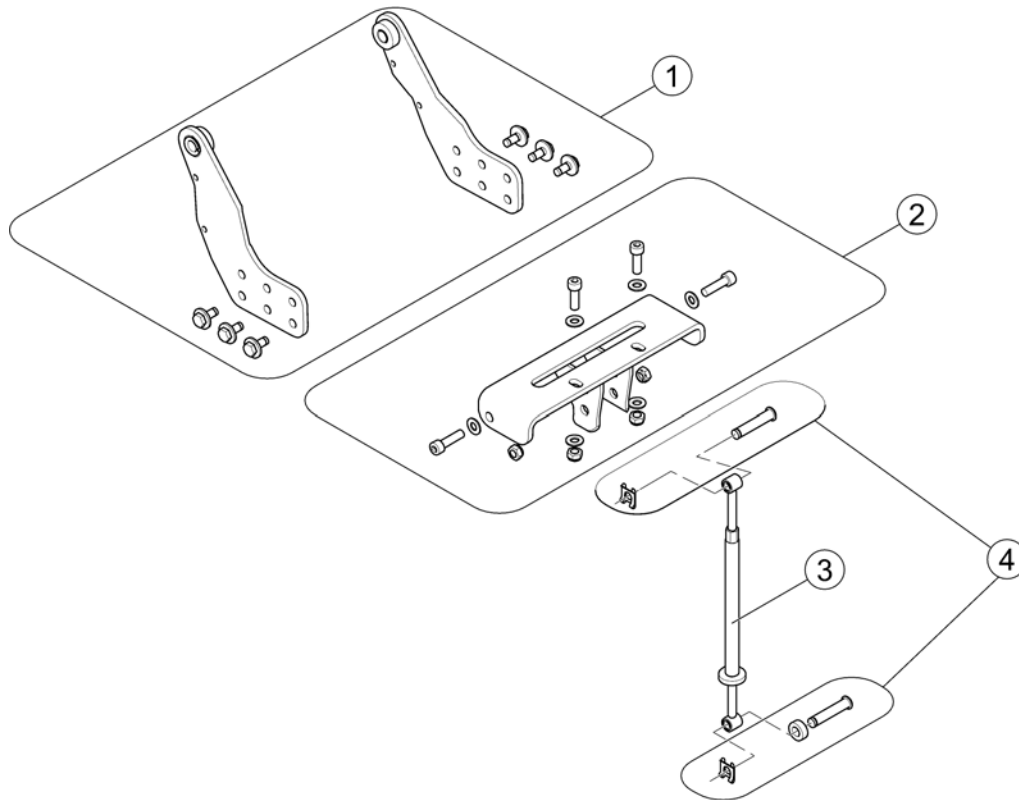

# Max Seat

1582428.iso

Pos.	Part number	Description	Valid from → until	Qty
1	-	man. settable Tilt		1
2	-	powered simple Tilt		1
3	-	Seat Frame and Plate		1
4	-	Seat Cushion		1

1582059-00

Pos.	Part number	Description	Valid from → until	Qty
1	SP1582746	Pivot Bearing Back - Max Seat		1
2	SP1582747	Support Plate Tilt - Max Seat		1
3	1420003	SPINDLE SEAT HEIGHT ADJUSTMENT MANUAL CPL.		1
4	SP1582737	Mounting Hardware for Tilt		1

# powered simple Tilt

Pos.	Part number	Description	Valid from → until	Qty
1	SP1582746	Pivot Bearing Back - Max Seat		1
2	SP1582747	Support Plate Tilt - Max Seat		1
3	SP1581020	Actuator LA23 - stroke 135mm / 1800N		1
4	SP1556487	Actuator LA23 - stroke 135mm / 2500N		1
5	SP1582737	Mounting Hardware for Tilt		1
6	SP1572166	Actuator Cable LA23 ACS2 (~950mm)		1