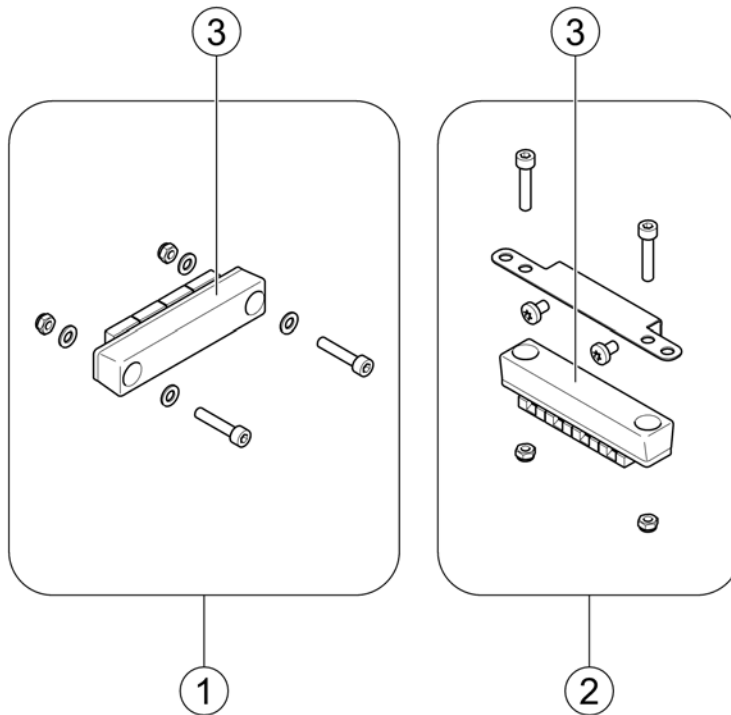

T-Adapter - Modulite Seat

1583360 iso

Pos.	Part number	Description	Valid from → until	Qty
1	SP1571826	T-Adapter - Modulite Seat		1
2	SP1569958	T-Adapter - Modulite Seat with MBL-Modul		1
3	P10072	ACS-Bus T-Adapter (Splitter)		1