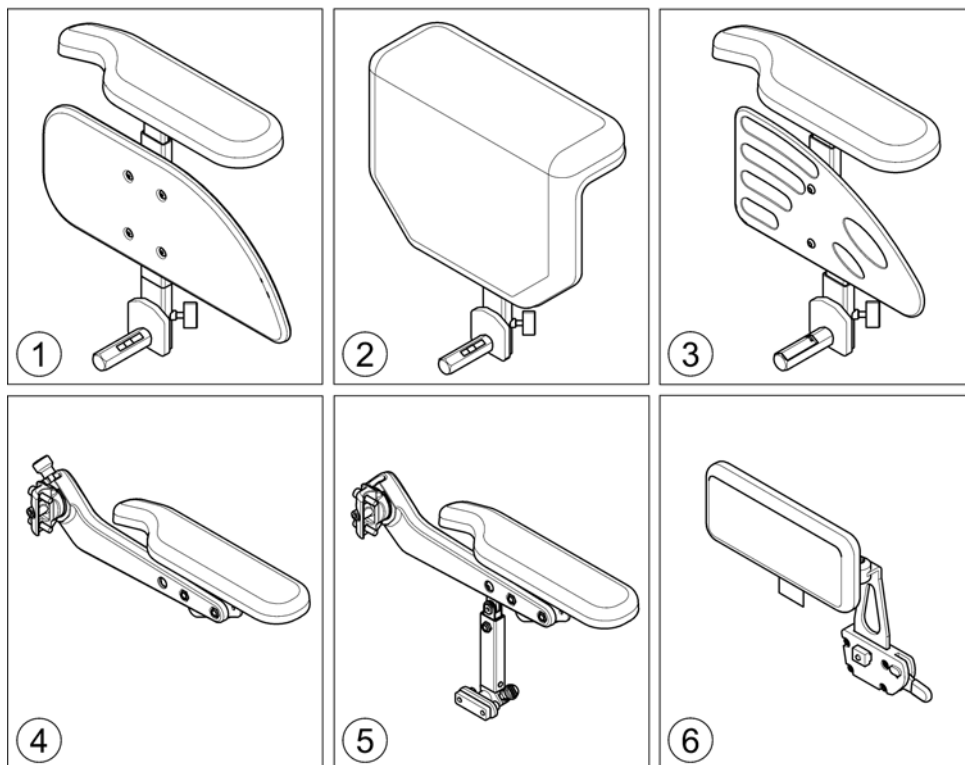

Armrests for Modulite Seat

1571738.000

Pos.	Part number	Description	Valid from → until	Qty
1	-	T-Armrest [2191+2195/2196/2197]		1
2	-	Padded Armrest [2198]		1
3	-	Inrigged Armrest [2183+2195/2196/2197/2199]		0
4	-	Flip-Up Armrest [2193+2195/2196/2197/2199]		0
5	-	Following Armrest [2192/2194+2195/2196/2197/2199]		0
6	-	Hip Support [2184/2185/2186/2187/2188/2189]		0