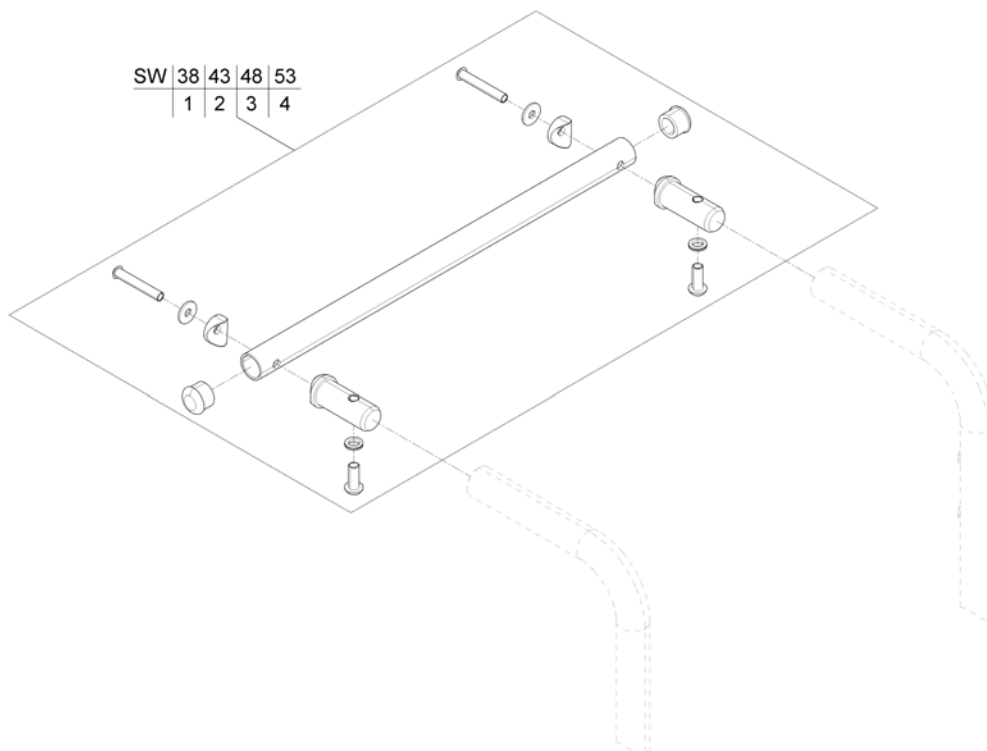

Connection tube

1571835 no

Pos.	Part number	Description	Valid from → until	Qty
1	SP1570370	Connection tube		1
2	SP1570371	Connection tube		1
3	SP1570372	Connection tube		1
4	SP1570373	Connection tube		1