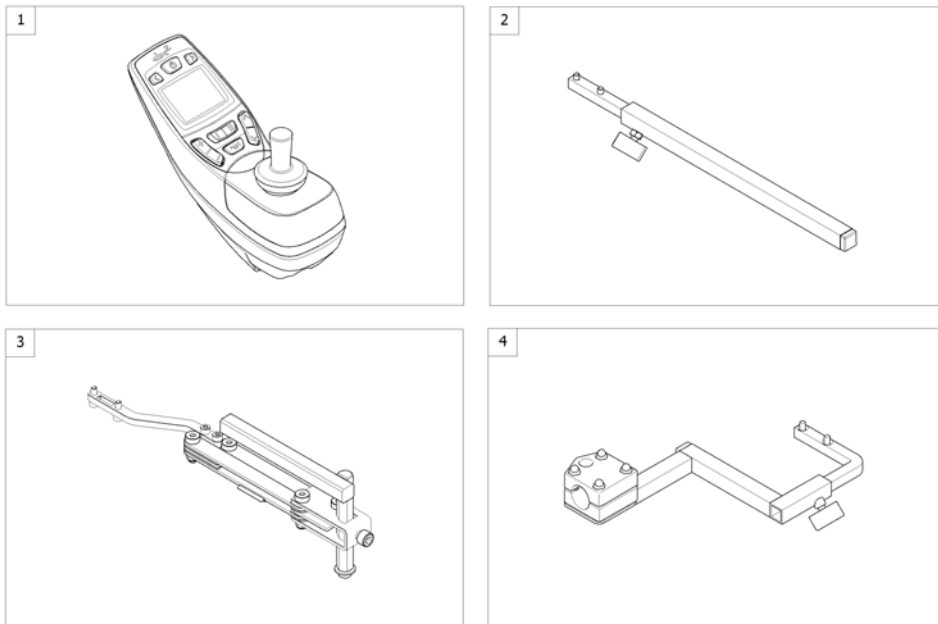

Remote REM 550 with Brackets

1562658 iso

Pos.	Part number	Description	Valid from → until	Qty
1	SP1523444	Remote REM550 <i>[1617/1618]</i>		1
2	-	Remote Bracket Standard <i>[1617+1207/1208]</i>		1
3	-	Remote Bracket Swing away & height adjust. <i>[1617+1207/1208]</i>		1
4	-	Remote Bracket Attendant <i>[1618+1207/1208]</i>		1