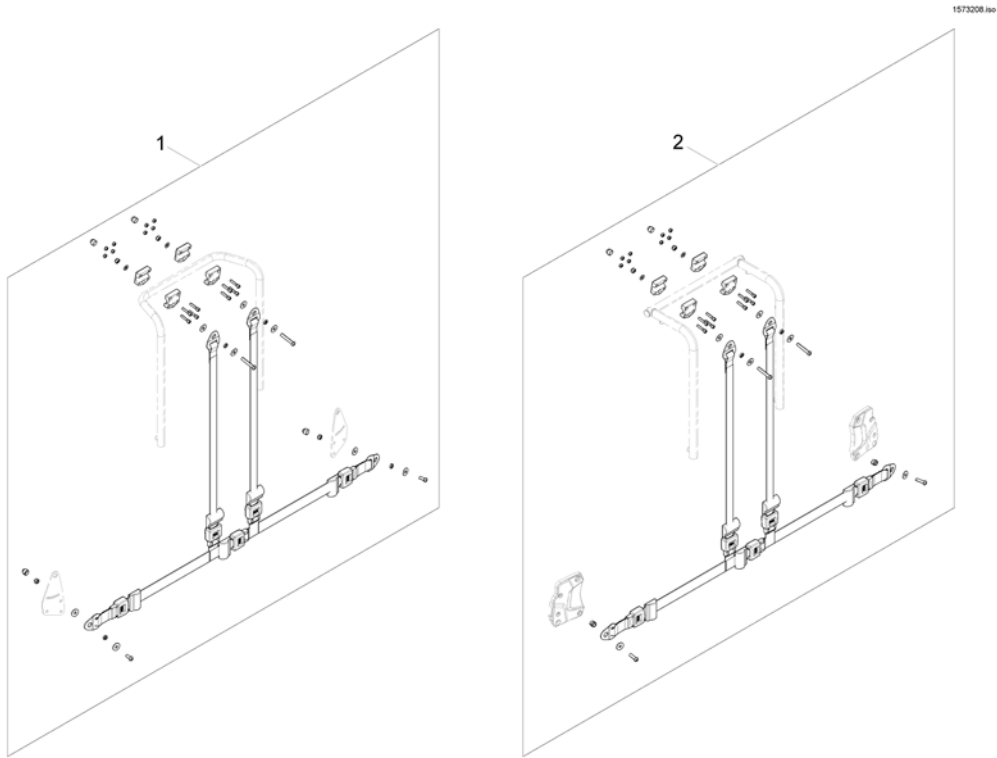

H-Belts (Modulite)

Pos.	Part number	Description	Valid from → until	Qty
1	SP1570385	H-Belt for Backrest Frame		1
2	SP1570380	H-Belt for Back Posts		1