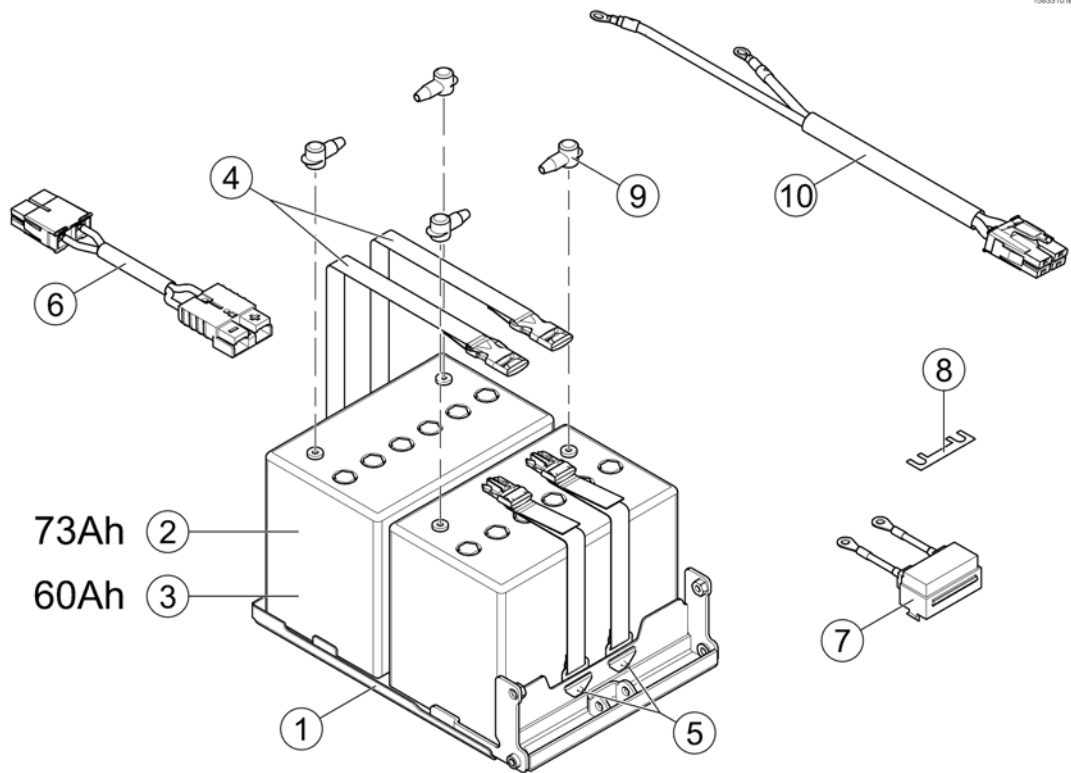

Battery, Tray & Wiring - Wide Base

1563310 (no)

Pos.	Part number	Description	Valid from → until	Qty
-	SP1523150	Strip, Self Adhesive Wear (2-1/2"Long x1/2"Wide)		1
1	SP1179723	Kit, Battery Tray Assy - Wide Base		1
2	P50016	Battery, 12V/73,6 Ah C20, Gel		2
3	1432944	Battery, 12V/60Ah C20, GEL <i>Lowrider Option only!</i>		2
4	SP1179296	Battery Strap Assy EU, GP24		2
5	SP1523266	Rivet (3/16 x7/16")		4
6	SP1527780	Battery Cable ACS2		1
7	1432561	Strip Fuse Holder with 80A Fuse		1
8	1433734	Strip Fuse 80A		1
9	P52996	Battery terminal cover		4
10	-	Not available so far.		0