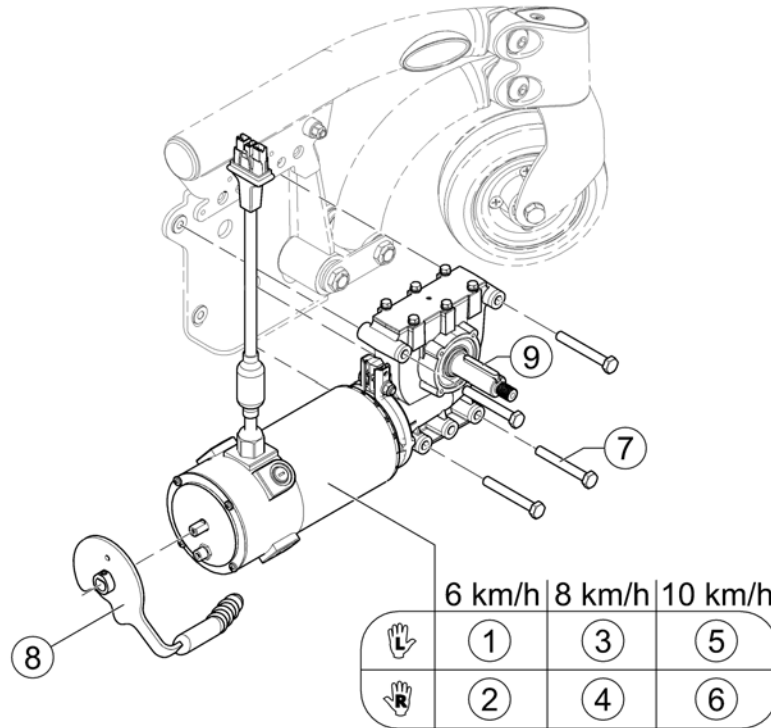

Pos.	Part number	Description	Valid from → until	Qty
1	SP1536022	Propulsion cpl. LH, Gearbox i = 23:1, Motor, 4-pole, 340W, slow, 760mm cable		1
2	SP1536021	Propulsion cpl. RH, Gearbox i = 23:1, Motor, 4-pole, 340W, slow, 760mm cable		1
3	SP1170307	Propulsion cpl. LH, Gearbox i = 23:1, Motor, 4-pole, 340W, fast, 760mm cable		1
4	SP1170306	Propulsion cpl. RH, Gearbox i = 23:1, Motor, 4-pole, 340W, fast, 760mm cable		1
5	SP1534060	Propulsion cpl. LH, Gearbox i = 18:1, Motor, 4-pole, 340W, fast, 760mm cable		1
6	SP1534059	Propulsion cpl. RH, Gearbox i = 18:1, Motor, 4-pole, 340W, fast, 760mm cable		1
7	D00100	Hexagon bolt DIN931-M08x60-8.8 bk		4
8	SP1169004	Declutching lever, complete set for both sides		1
9	N23004	Feather key DIN6885-A-6x6x40		1