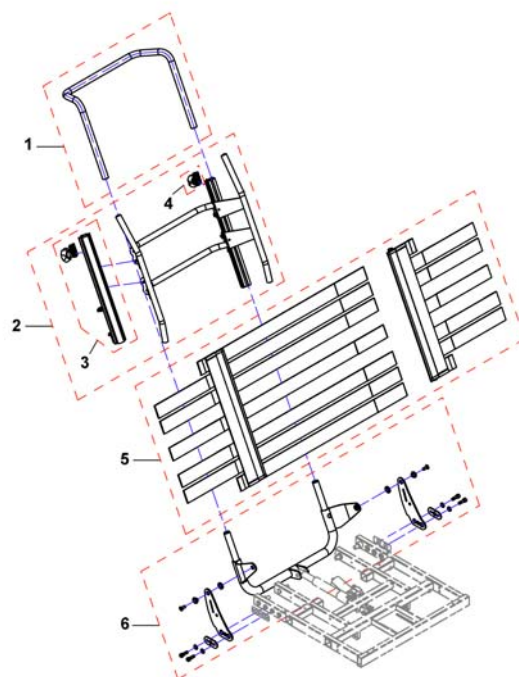

# Seat depth adapter

1551724-01

Pos.	Part number	Description	Valid from → until	Qty
1	SP1551724	Seat depth adapter, cpl.		1

**Backrest**

Pos.	Part number	Description	Valid from → until	Qty
1	SP1543082	Support tube, SW49		1
1	SP1543081	Support tube, SW55		1
1	SP1543080	Support tube, SW61		1
2	SP1551199	Backrest frame, cpl., SW49		1
2	SP1526824	Backrest frame, cpl., SW55		1
2	SP1526823	Backrest frame, cpl., SW61		1
3	1445848	Backrest Rail, cpl.		1
4	5253088	Fixation block		1
-	1508867	Cover SW49, dartex grey <i>not shown</i>		1
-	SP1526459	Cover, Lateral 640X520, Dartex Grey <i>not shown</i>		1
-	1526424	Cover, Lateral 700X500, Dartex Grey <i>not shown</i>		1
5	1445694	Backrest, tension adjustable, SW up to 49cm		1
5	SP1526308	Backrest, tension adjustable, SW 55 - 61cm		1
6	SP1544310	Backrest bracket, cpl., SW49		1
6	SP1544311	Backrest bracket, cpl., SW55		1
6	SP1544312	Backrest bracket, cpl., SW61		1