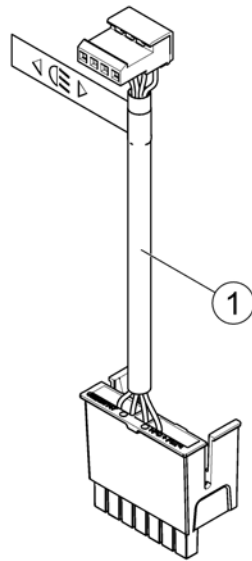

# Light Cable ACS

1583704.00

Pos.	Part number	Description	Valid from → until	Qty
1	SP1524237	Light cable ACS2		1

Pos.	Part number	Description	Valid from → until	Qty
1	SP1571826	T-Adapter - Modulite Seat		1
2	SP1569958	T-Adapter - Modulite Seat with MBL-Modul		1
3	SP1580691	T-Adapter - Max Seat		1
4	P10072	ACS-Bus T-Adapter (Splitter)		1