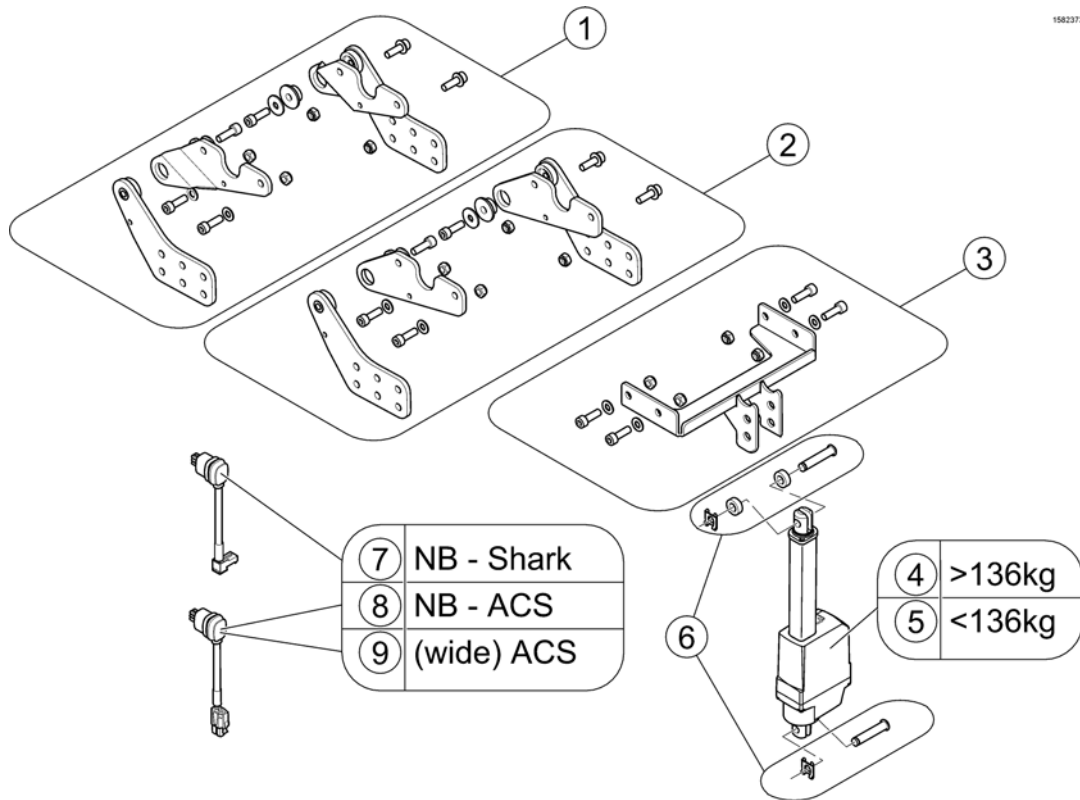

powered simple Tilt 20°

1582373.mo

Pos.	Part number	Description	Valid from → until	Qty
1	SP1582738	Pivot Bearing Back - Wide Base		1
2	SP1582736	Pivot Bearing Back - Narrow Base		1
3	SP1582731	Support Plate Front for Tilt		1
4	SP1556487	Actuator LA23 - stroke 135mm / 2500N		1
5	SP1581020	Actuator LA23 - stroke 135mm / 1800N		1
6	SP1582737	Mounting Hardware for Tilt		1
7	SP1552297	Actuator Cable LA23 Shark (~500mm)		1
8	SP1556449	Actuator Cable LA23 ACS2 (~400mm)		1
9	SP1572166	Actuator Cable LA23 ACS2 (~950mm)		1