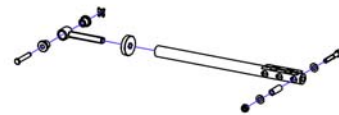

Manual backrest adjustment

1545185.jpg

Pos.	Part number	Description	Valid from → until	Qty
1	SP1545185	Spindle, backrest adjustment, cpl.		1