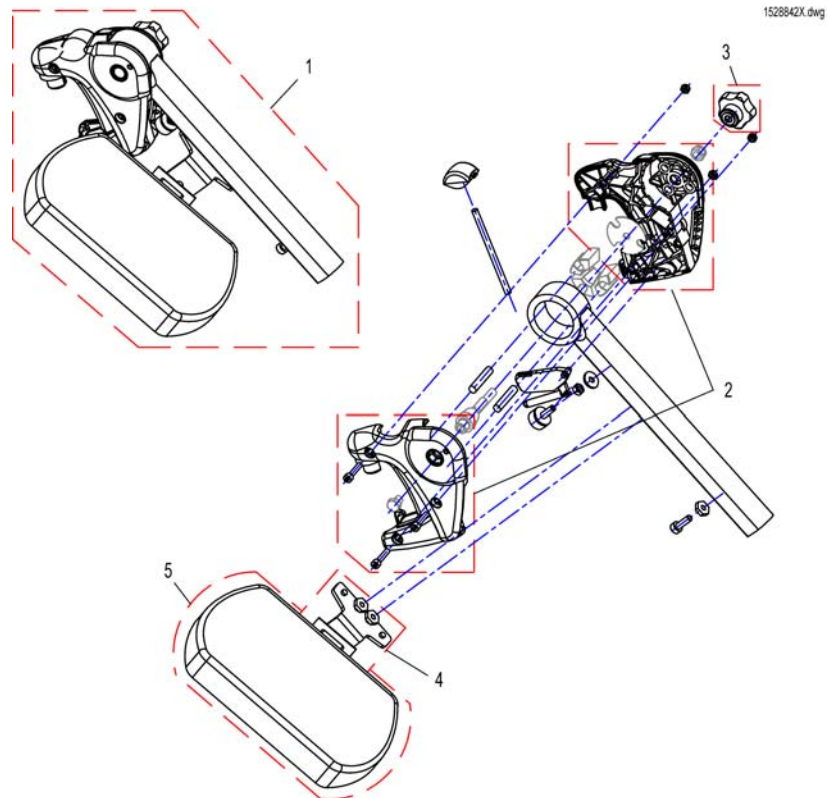

Hangers Vari A LH/RH 04.2009 =>

Pos.	Part number	Description	Valid from → until	Qty
-	SP1527820	Rework-Kit Vari A Legrest Version 1 => Version 2 <i>Vari A Version 1 => Version 2 Upgrade Kit</i>		1
1	SP1527498	Hanger Vari A LH, cpl.		1
1	SP1527492	Hanger Vari A RH, cpl.		1
2	SP1434955	Cover Legrest cpl.		1
3	L34011	Handknob M8 Tristarfemale		1
4	SP1450447	Calf Pad Holder Left Turnable, cpl.		1
4	SP1450446	Calf Pad Holder Right Turnable, cpl.		1
5	6301333	Legrest calf pad		1