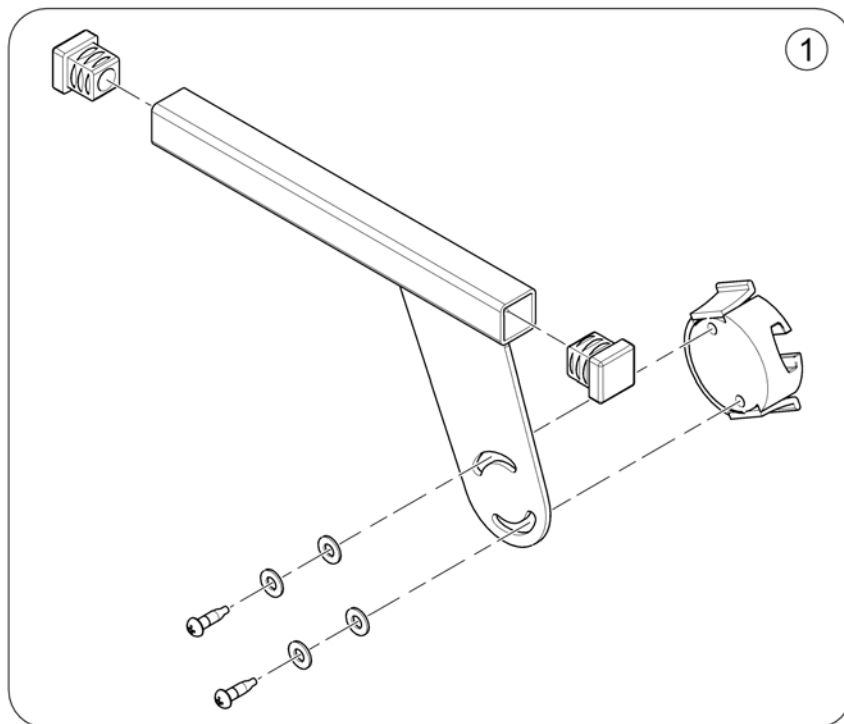

KLICKfix® bracket for Inrigged/Flip-Up/Following Armrest (Modulite)

1580167 Rev

Pos.	Part number	Description	Valid from → until	Qty
1	SP1584497	KlickFix Bracket		1