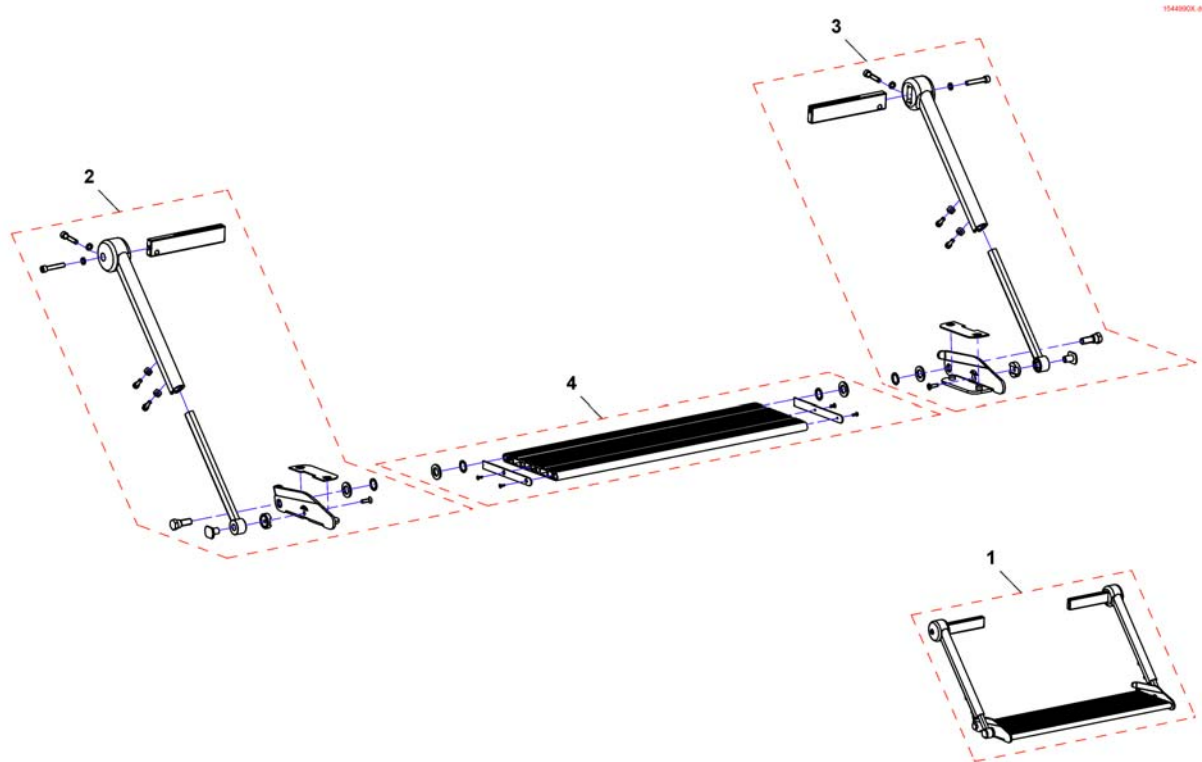

Fixed footboard

Pos.	Part number	Description	Valid from → until	Qty
1	SP1544990	Fixed footboard SW61		1
1	SP1545454	Fixed footboard SW55		1
1	SP1545455	Fixed footboard SW49		1
2	SP1552445	Footboard bracket RH		1
3	SP1552446	Footboard bracket LH		1
4	SP1552466	Footboard SW49		1
4	SP1552465	Footboard SW55		1
4	SP1552447	Footboard SW61		1