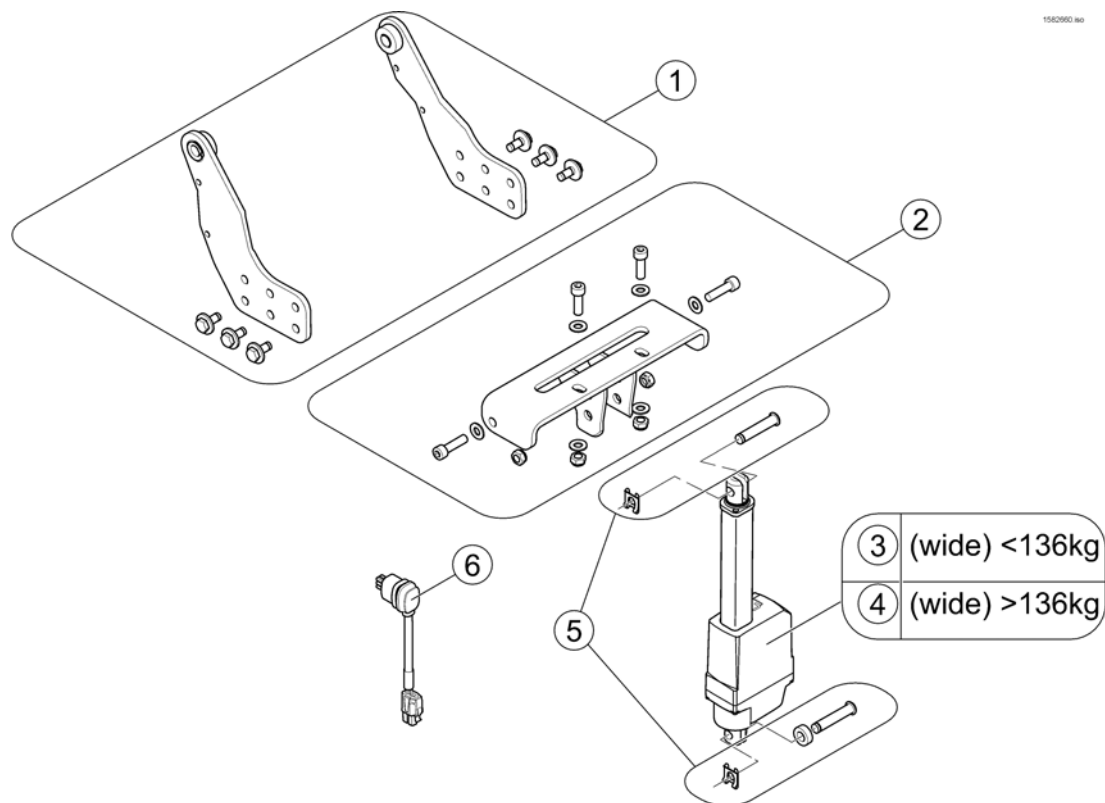

powered simple Tilt

Pos.	Part number	Description	Valid from → until	Qty
1	SP1582746	Pivot Bearing Back - Max Seat		1
2	SP1582747	Support Plate Tilt - Max Seat		1
3	SP1581020	Actuator LA23 - stroke 135mm / 1800N		1
4	SP1556487	Actuator LA23 - stroke 135mm / 2500N		1
5	SP1582737	Mounting Hardware for Tilt		1
6	SP1572166	Actuator Cable LA23 ACS2 (~950mm)		1