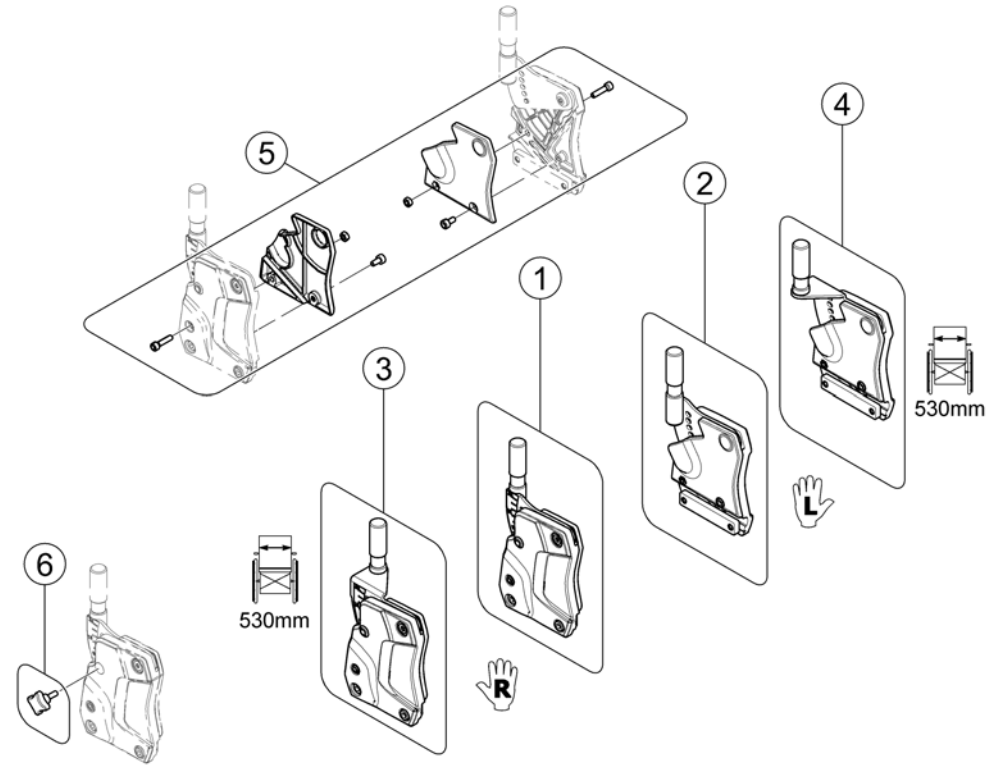

Backrest support

1572928 Rev

Pos.	Part number	Description	Valid from → until	Qty
1	SP1582709	Backrest Support - RH <i>Compatible with Flip-Up & Following Armrest [2193/2192/2194] - replaces SP1571560</i>		1
2	SP1582708	Backrest Support - LH <i>Compatible with Flip-Up & Following Armrest [2193/2192/2194] - replaces SP1571561</i>		1
3	SP1582952	Backrest Support SW 530mm - RH <i>Compatible with Flip-Up & Following Armrest [2193/2192/2194] - replaces SP1571568</i>		1
4	SP1582951	Backrest Support SW 530mm - LH <i>Compatible with Flip-Up & Following Armrest [2193/2192/2194] - replaces SP1571569</i>		1
5	SP1571676	Cover		1
6	SP1579877	Hand Screw M6 <i>(Swedish Homologation only!)</i>		2