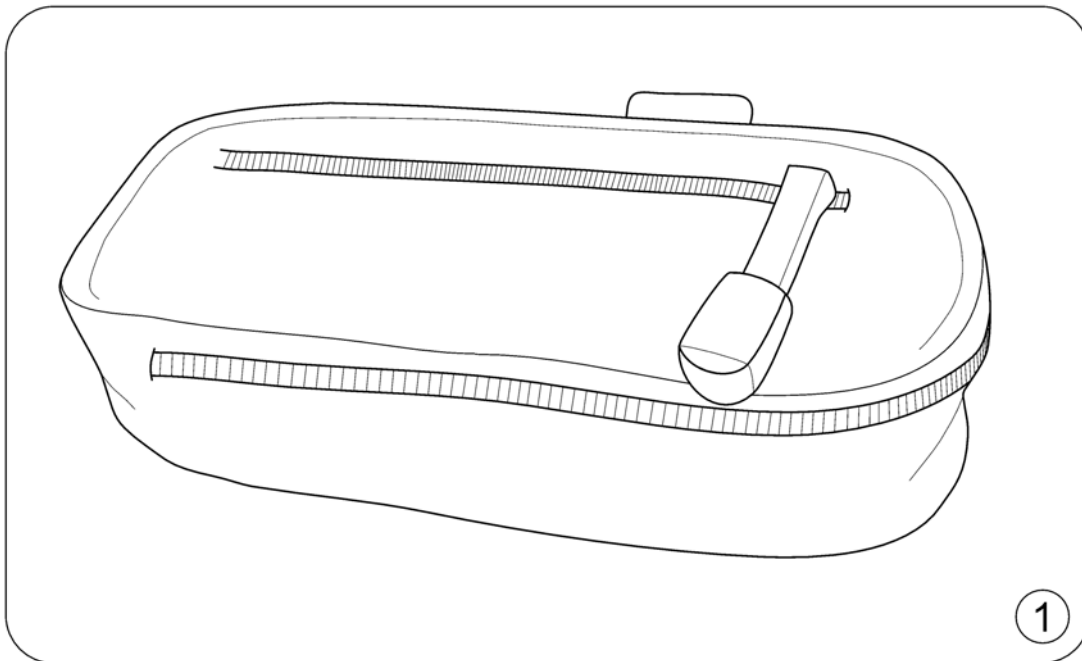

KLICKfix® bag

1562500 iso

Pos.	Part number	Description	Valid from → until	Qty
1	SP1557532	KLICKfix® bag		1