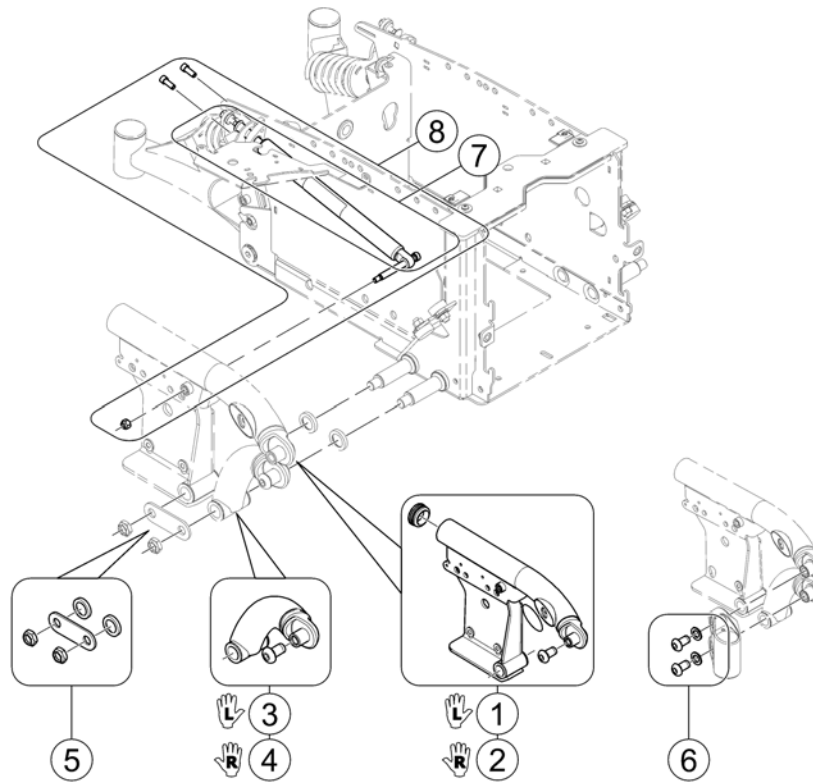

Walking Beam

1583259.000

Pos.	Part number	Description	Valid from → until	Qty
1	SP1179092	Kit, Walking Beam Assy Black, SSD LH		1
2	SP1179091	Kit, Walking Beam Assy Black, SSD RH		1
3	SP1178814	Link Assy, Lower Pivot Black LH		1
4	SP1178813	No description available.		1
5	SP1523168	Kit, Lower Pivot Link / 4-Pole Motor Mounting Hardware		1
6	SP1523176	Kit, Front Head Tube Mounting Hardware		1
7	SP1523158	Cylinder, Locking Gas (400 Lb. User Weight Limit)		1
8	SP1179253	Kit, Locking Gas Cylinder & Mounting Hardware		1