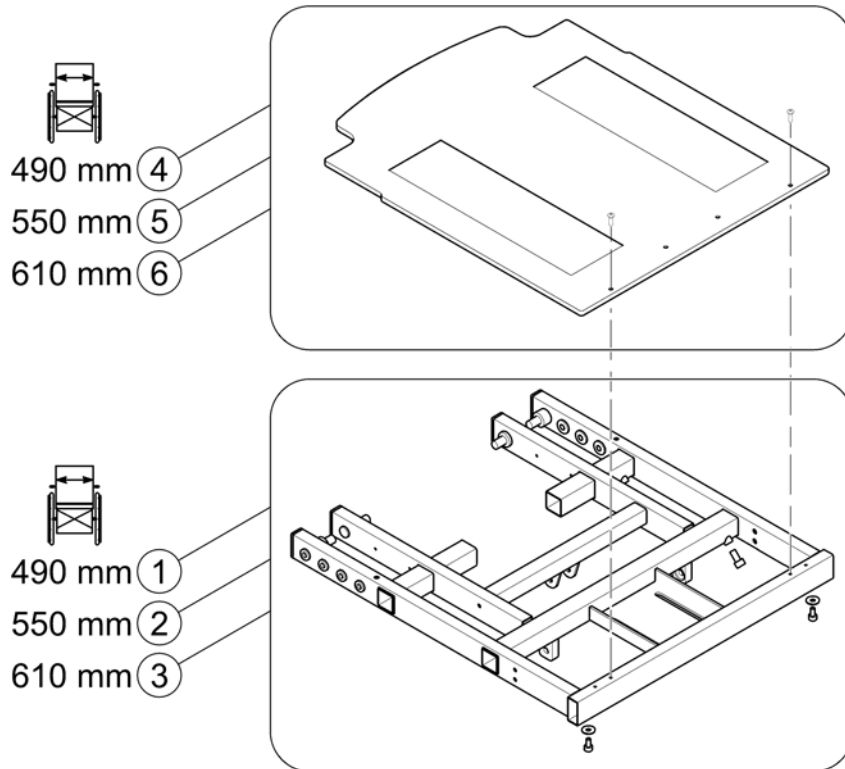

Seat Frame and Plate

1582061.000

Pos.	Part number	Description	Valid from → until	Qty
1	SP1582748	Seat Frame SW 490mm		1
2	SP1582749	Seat Frame SW 550mm		1
3	SP1582772	Seat Frame SW 610mm		1
4	SP1508137	Seat plate SW 490mm		1
5	SP1525083	Seat plate SW 550mm		1
6	SP1525082	Seat plate SW 610mm		1