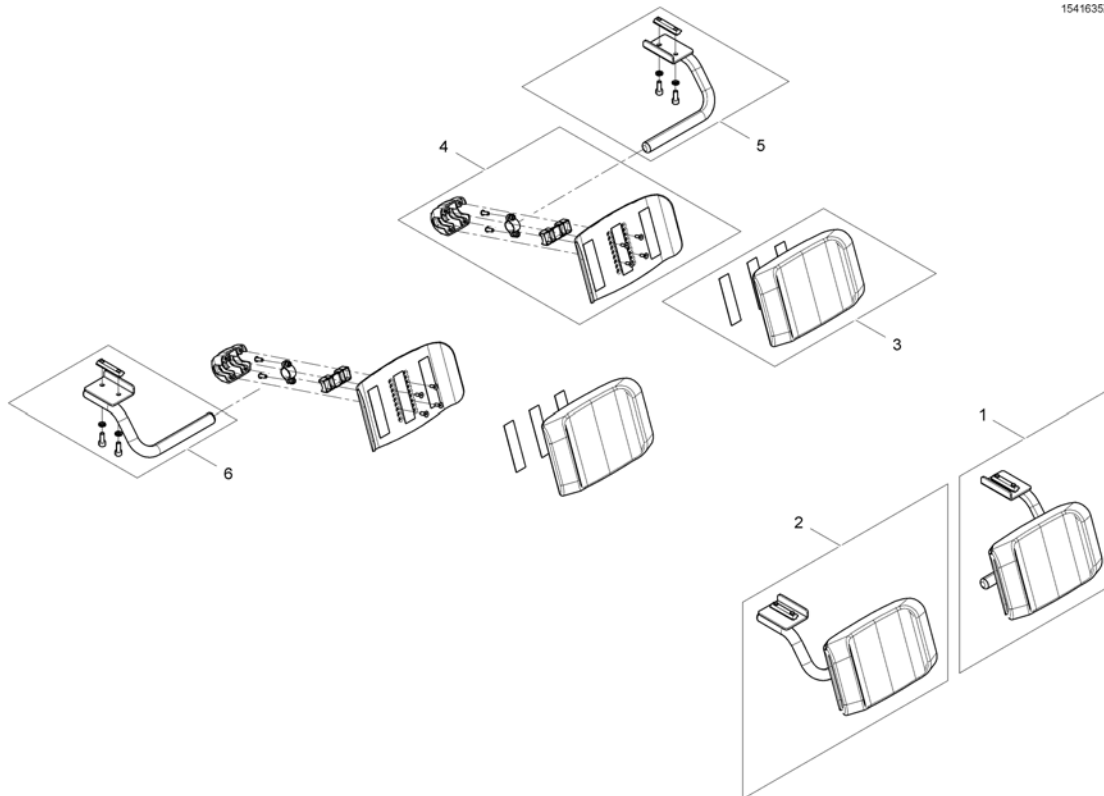

Calf plates

1541635X.iso

Pos.	Part number	Description	Valid from → until	Qty
1	SP1544875	Calf pad, SW 490mm, LH, cpl.		1
1	SP1541635	Calf pad, SW 550mm & 610mm, LH, cpl.		1
2	SP1544876	Calf pad, SW 490mm, LH, cpl.		1
2	SP1541636	Calf pad, SW 550mm & 610mm, RH, cpl.		1
3	SP1541672	Calf Pad SW 490mm		1
3	SP1541491	Calf Pad SW 550mm & 610mm		1
4	SP1541669	Calf pad bracket SW 490mm, LH/RH, cpl.		1
4	SP1541489	Calf pad bracket SW 550mm & 610mm, LH/RH, cpl.		1
5	SP1541633	Calf pad bracket, LH, cpl.		1
6	SP1541634	Calf pad bracket, RH, cpl.		1