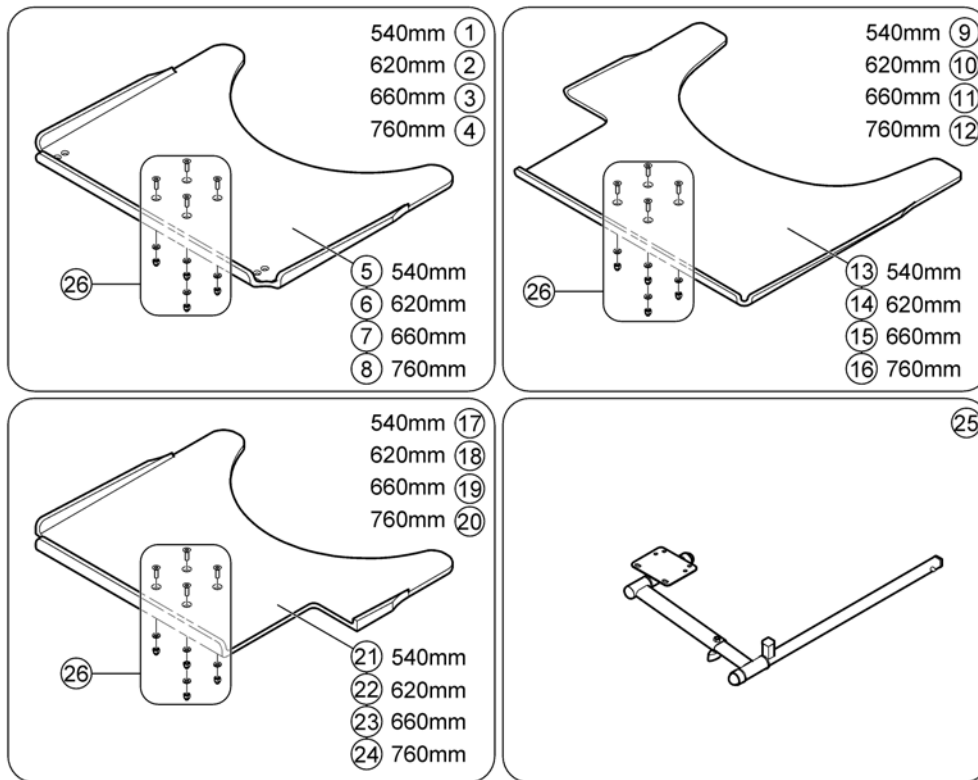

Trays

1556046.iso

Pos.	Part number	Description	Valid from → until	Qty
1	SP1548198	Swing-Out Tray, 540mm, Seatwidth 330mm to 430mm, no Cutout, cpl. with holder		1
2	SP1548201	Swing-Out Tray, 620mm, Seatwidth 380mm to 480mm, no Cutout, cpl. with holder		1
3	SP1422954	Swing-Out Tray, 660mm, Seatwidth 430mm to 530mm, no Cutout, cpl. with holder		1
4	SP1584644	Swing-Out Tray, 760mm, Seatwidth 480mm to 580mm, no Cutout, cpl. with holder		1
5	SP1535050	Tray table, 540mm, no Cutout		1
6	SP1535010	Tray table, 620mm, no Cutout		1
7	SP1535011	Tray table, 660mm, no Cutout		1
8	SP1586049	Tray table, 760mm, no Cutout		1
9	SP1548138	Swing-Out Tray, 540mm, Seatwidth 330mm to 430mm, Cutout RH, cpl. with holder		1
10	SP1548199	Swing-Out Tray, 620mm, Seatwidth 380mm to 480mm, Cutout RH, cpl. with holder		1
11	SP1422953	Swing-Out Tray, 660mm, Seatwidth 430mm to 530mm, Cutout RH, cpl. with holder		1
12	SP1584663	Swing-Out Tray, 760mm, Seatwidth 480mm to 580mm, Cutout RH, cpl. with holder		1
13	SP1535051	Tray table, 540mm, Cutout RH		1
14	SP1535012	Tray table, 620mm, Cutout RH		1
15	SP1535049	Tray table, 660mm, Cutout RH		1
16	SP1586048	Tray table, 760mm, Cutout RH		1
17	SP1548197	Swing-Out Tray, 540mm, Seatwidth 330mm to 430mm, Cutout LH, cpl. with holder		1
18	SP1548200	Swing-Out Tray, 620mm, Seatwidth 380mm to 480mm, Cutout LH, cpl. with holder		1
19	SP1422952	Swing-Out Tray, 660mm, Seatwidth 430mm to 530mm, Cutout LH, cpl. with holder		1
20	SP1584662	Swing-Out Tray, 760mm, Seatwidth 480mm to 580mm, Cutout LH, cpl. with holder		1
21	SP1535009	Tray table, 540mm, Cutout LH		1
22	SP1534974	Tray table, 620mm, Cutout LH		1