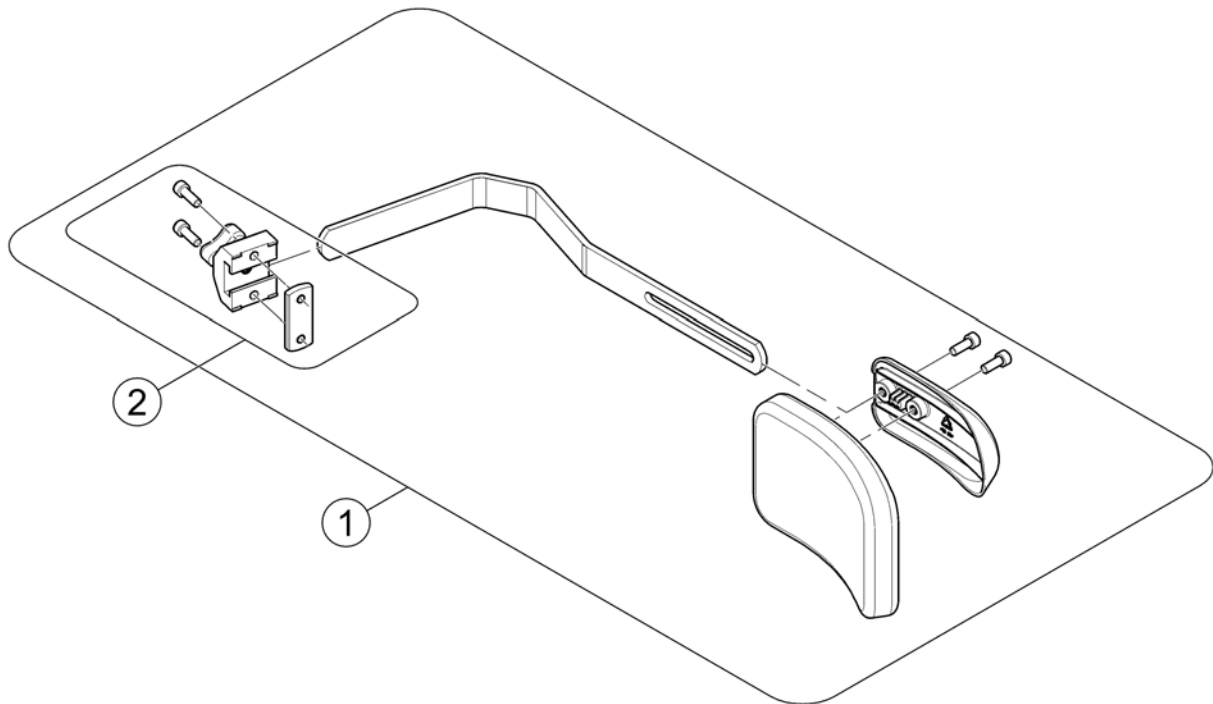

Trunk Support - Modulite

1572155.iso

Pos.	Part number	Description	Valid from → until	Qty
1	SP1580394	Trunk Support Modulite, cpl Cushion		1
2	1543574	Locking trunk support		1