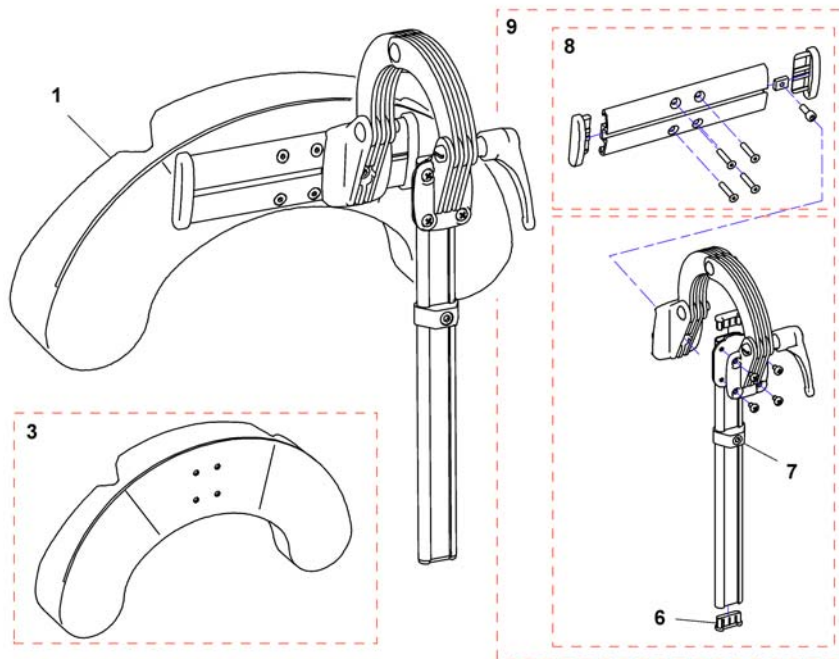

Headrest with cheek support

1446560X.dwg

Pos.	Part number	Description	Valid from → until	Qty
1	1446560	HEAD/CHEEK SUPP. TR26 CPL. SIDEWISE ADJUSTABLE		1
1	SP1541658	Head/cheek support TR26 cpl. sidewise adjustable EasyAdapt		1
3	1444304	Cushion, cheek support		1
5	SP1529572	Headrest holder for EasyAdapt		1
6	5716497	Plug IPO "special"		1
7	1448661	stop neck and headrest		1
8	1445838	Rail head support		1
9	1485538	Headrest fixation kit		1