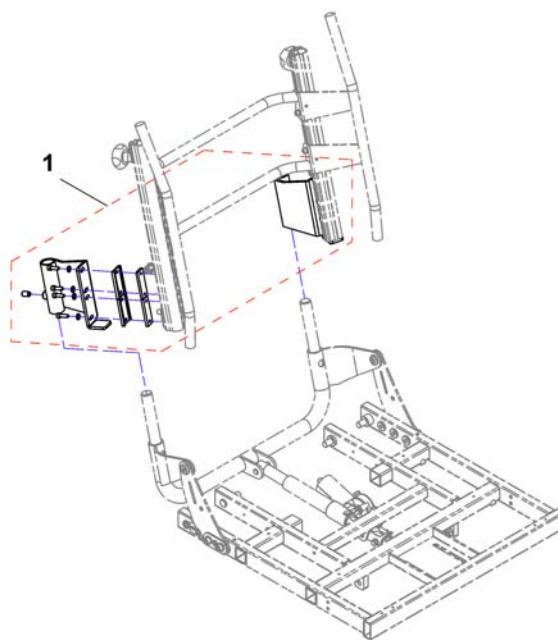

# Seat depth adapter

1551724-01

Pos.	Part number	Description	Valid from → until	Qty
1	SP1551724	Seat depth adapter, cpl.		1

**Backrest**

Pos.	Part number	Description	Valid from → until	Qty
1	SP1543082	Support tube, SW49		1
1	SP1543081	Support tube, SW55		1
1	SP1543080	Support tube, SW61		1
2	SP1551199	Backrest frame, cpl., SW49		1
2	SP1526824	Backrest frame, cpl., SW55		1
2	SP1526823	Backrest frame, cpl., SW61		1
3	1445848	Backrest Rail, cpl.		1
4	5253088	Fixation block		1
-	1508867	Cover SW49, dartex grey <i>not shown</i>		1
-	SP1526459	Cover, Lateral 640X520, Dartex Grey <i>not shown</i>		1
-	1526424	Cover, Lateral 700X500, Dartex Grey <i>not shown</i>		1
5	1445694	Backrest, tension adjustable, SW up to 49cm		1
5	SP1526308	Backrest, tension adjustable, SW 55 - 61cm		1
6	SP1544310	Backrest bracket, cpl., SW49		1
6	SP1544311	Backrest bracket, cpl., SW55		1
6	SP1544312	Backrest bracket, cpl., SW61		1