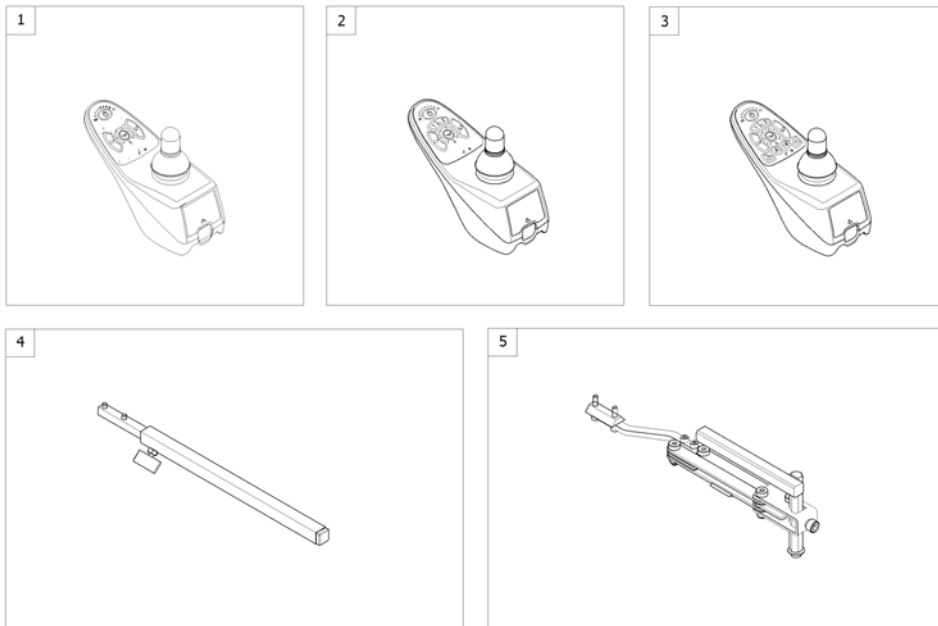

Remote Shark with Brackets

1563326.iss

Pos.	Part number	Description	Valid from → until	Qty
1	1492567	Remote DK-REM D01, Shark2 (Drive only) [1801]		1
2	1449177	Remote DK-REM D11, Shark2 (Drive & Adjustment) [1801]		1
3	1484904	Remote DK-REM D21, Shark2 (Drive, Adjustment, Light) [1801]		1
4	-	Remote Bracket Standard [1801+1207/1208]		1
5	-	Remote Bracket Swing away & height adjust. [1801+1707/1708]		1