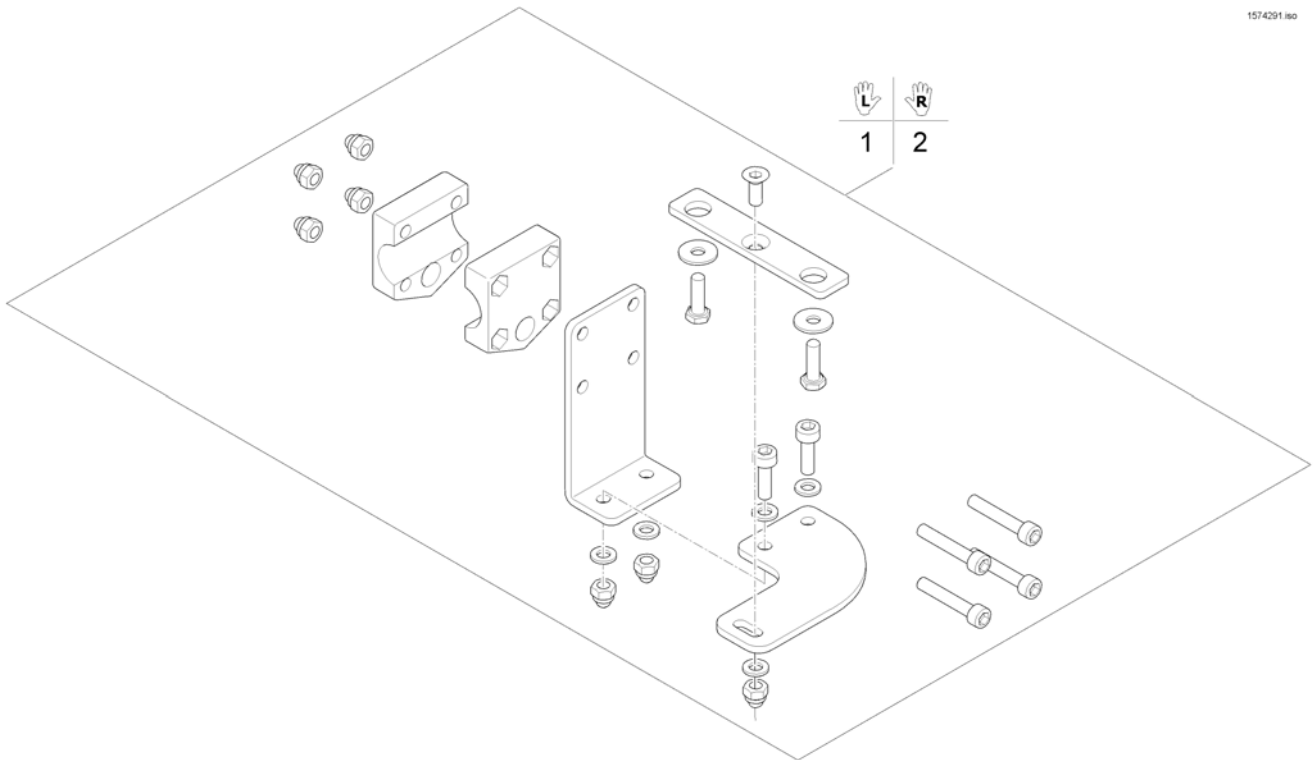

Remote Bracket Dual Control for Modulite Seat

1574291 iso

Pos.	Part number	Description	Valid from → until	Qty
1	SP1571799	Remote Bracket Dual Control LH		1
2	SP1571800	Remote Bracket Dual Control RH		1