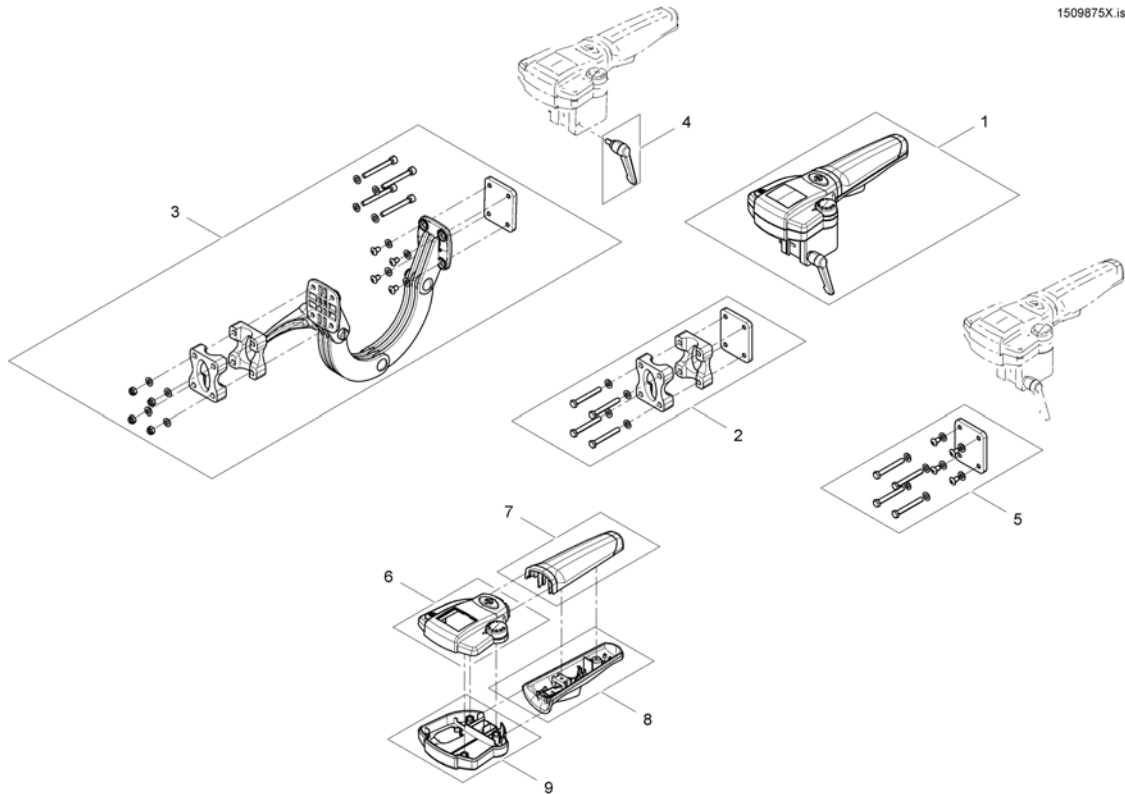

# Remote IDC Dual Control with Brackets

1509875X.iso

Pos.	Part number	Description	Valid from → until	Qty
1	SP1509875	Intuitiv Dual Control <i>For chairs build before 01/02/10 please also order SP1537148</i>		1
2	SP1522310	Fixed bracket		1
3	SP1521488	Adjustable bracket		1
4	SP1510135	Clamp lever M5x10		1
5	SP1537148	Supportplate IDC for chairs before 01.02.10		1
6	SP1579573	Upper Housing		1
7	SP1511060	Handhold upper part		1
8	SP1511099	Handhold lower part		1
9	SP1510470	Housing lower part		1