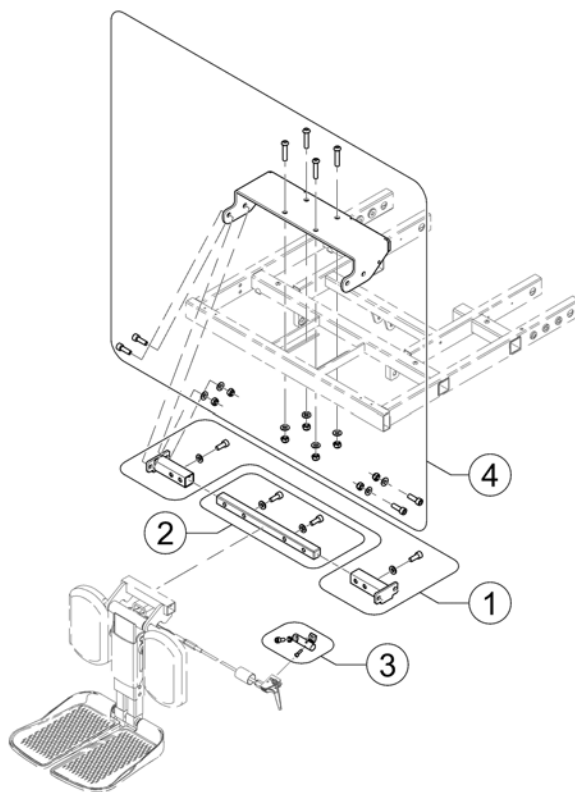

Support Centr. Legrest man. LNX - Max Seat

1583889 (en)

Pos.	Part number	Description	Valid from → until	Qty
1	SP1583887	Mounting Kit, Central Legrest LNX man. - Max Seat		1
2	SP1576712	Insert, Centr. Legrest LNX		1
3	SP1579988	Support, Lever, cpl.		1
4	SP1580689	Upper Support, Centr. Legrest LNX - Max Seat		1