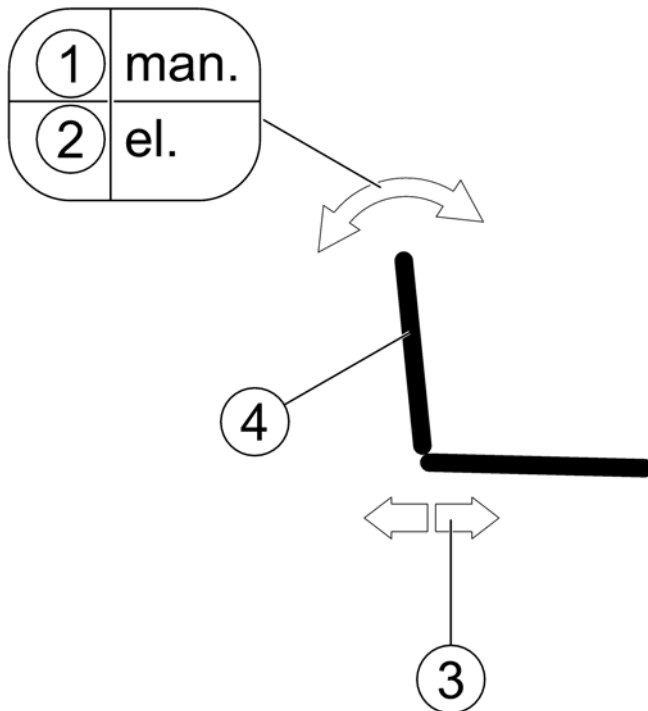

Backrest for Max Seat

1582669.iso

Pos.	Part number	Description	Valid from → until	Qty
1	-	Manual backrest adjustment		1
2	-	Powered backrest adjustment		1
3	-	Seat depth adapter		1
4	-	Backrest		1