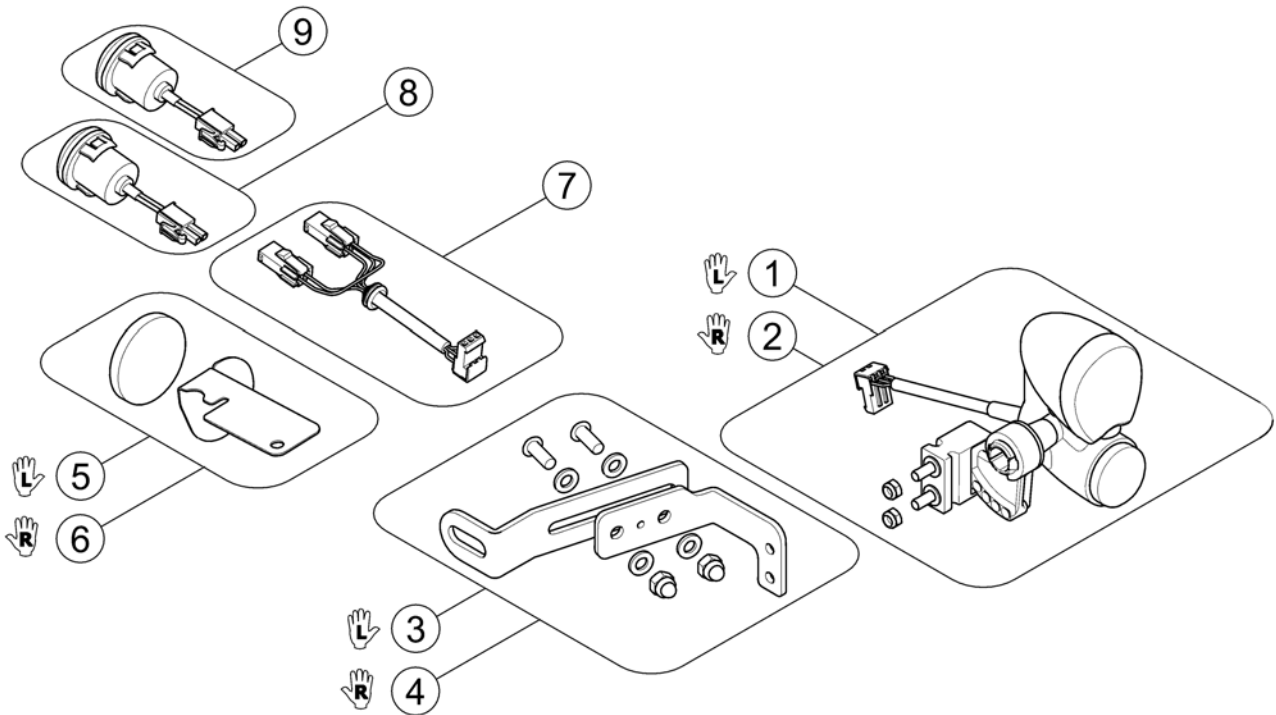

Lightsystem LED

1583076 iso

Pos.	Part number	Description	Valid from → until	Qty
1	SP1536030	Front light LED, LH		1
2	SP1576193	Front Light LED RH		1
3	SP1583093	Light Bracket LED, front LH		1
4	SP1583092	Light Bracket LED, front RH		1
5	SP1583095	Reflector rear LH		1
6	SP1583094	Reflector rear RH		1
7	SP1529712	Rear light LED-Cable		1
8	SP1530288	Rear light		1
9	SP1530287	Turn indicator		1