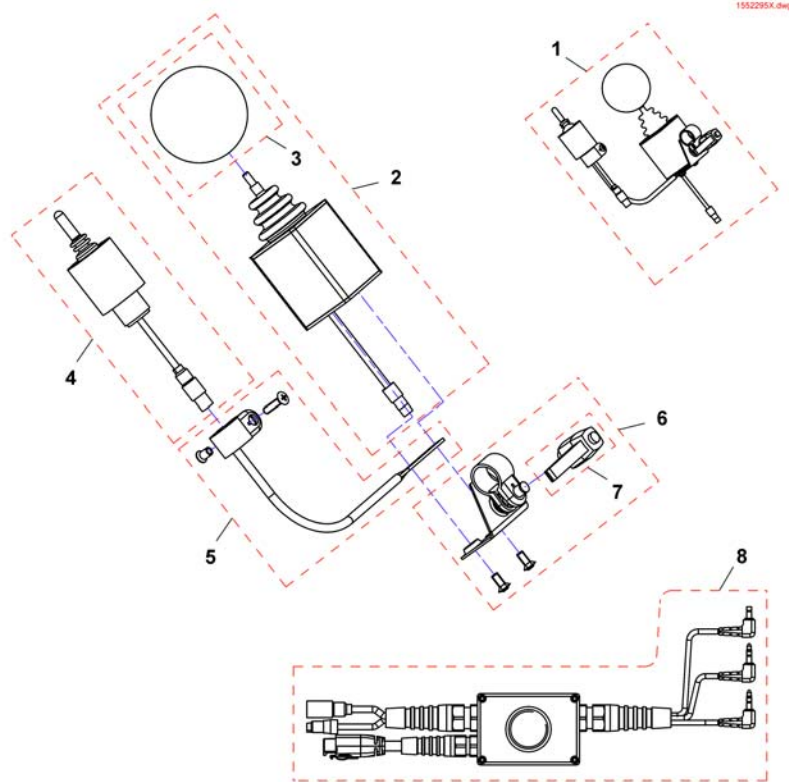

Small Chincontrol

Pos.	Part number	Description	Valid from → until	Qty
1	1448705	Chin control REM24, cpl.		1
1	1421770	Chin control G80/G90, cpl.		1
1	SP1544255	Chin control G91, cpl.		1
2	Z183282	Joystick, kmpl.		1
3	Z183265	Foam control knob cpl.		1
4	1442943	Switchjoystick REM24, kmpl.		1
4	Z183283	Switchjoystick G80/G90, cpl.		1
4	SP1544250	Switchjoystick G91, kmpl.		1
5	SP1552294	Switchjoystick bracket		1
6	SP1552295	Joystick clamp		1
7	L32901	Clampinglever		1
8	SP1442944	Harness REM24		1
8	Z183275	Harness G80/G90		1
8	SP1541715	Harness G91		1