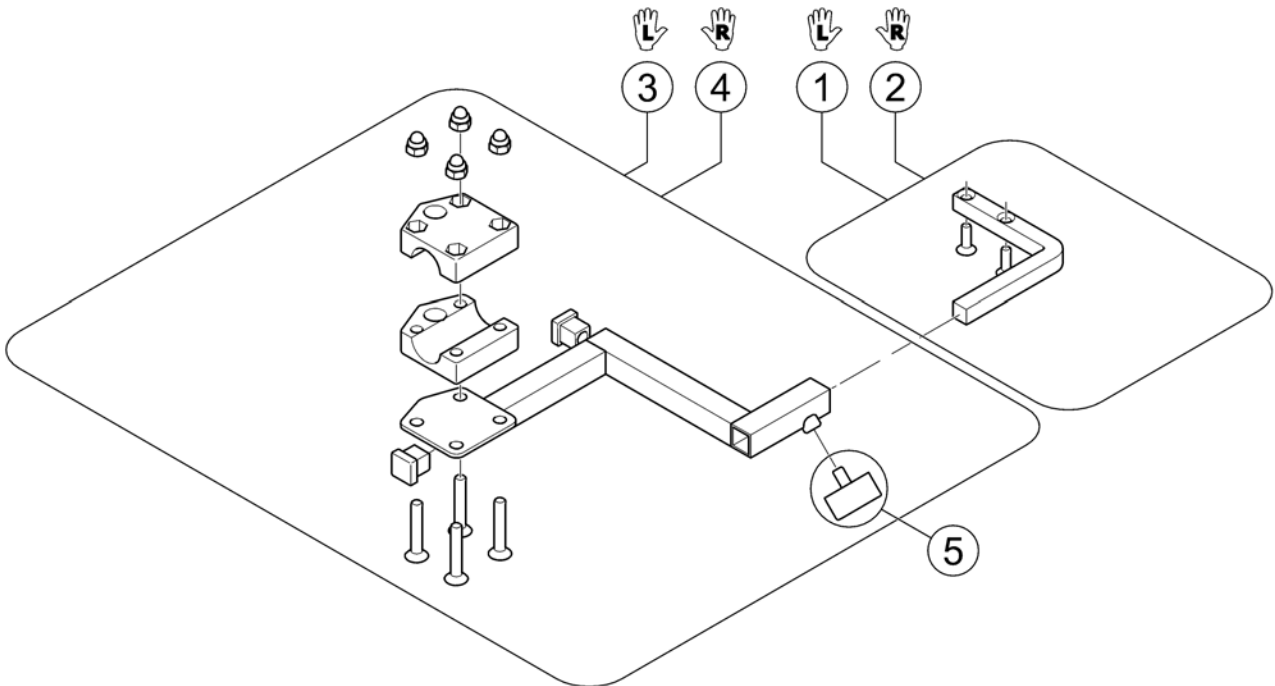

Remote Bracket Attendant

1560837.00

Pos.	Part number	Description	Valid from → until	Qty
1	1422806	Remote Support LH		1
2	1422810	Remote Support RH		1
3	SP1422937	Bracket for attendant control LH		1
4	SP1422936	Bracket for attendant control RH		1
5	L31001	Wing ScREW M6X10		1