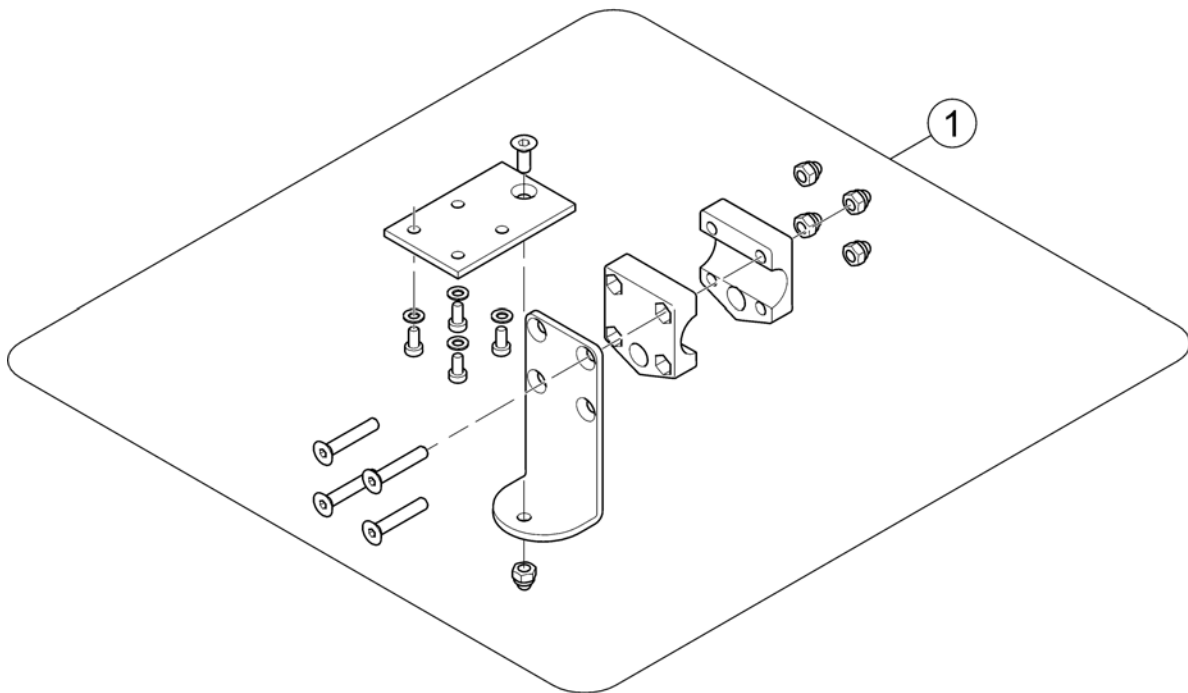

Pos.	Part number	Description	Valid from → until	Qty
1	1450307	Remote Bracket Attendent Control Shark		1