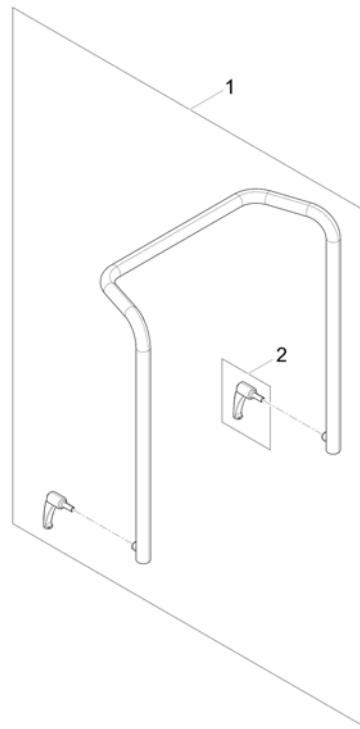

Backrest Frame

1571831.00

Pos.	Part number	Description	Valid from → until	Qty
1	SP1567810	Backrest Frame		1
2	0021-70002	Indexable lever 63mm M8x16		1