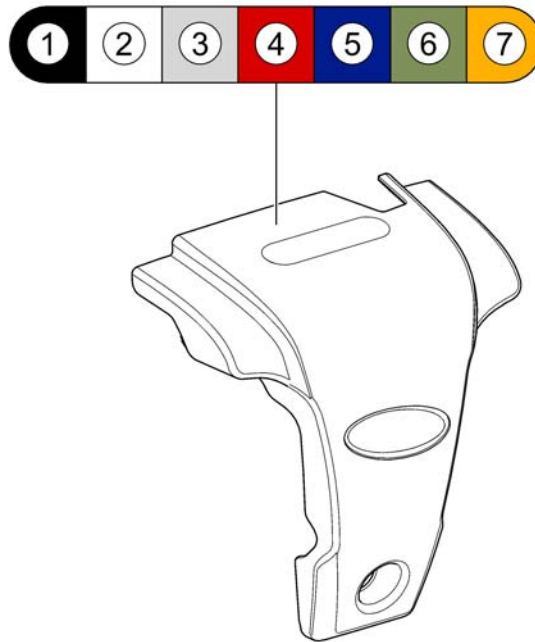

Rear Shrouds - Wide Base

1583254 rev

Pos.	Part number	Description	Valid from → until	Qty
1	SP1176568	Rear Shroud, Wet Black - Wide Base		1
2	SP1176569	Rear Shroud, Arctic White - Wide Base		1
3	SP1176570	Rear Shroud, Electric Silver - Wide Base		1
4	SP1176571	Rear Shroud, Electric Red - Wide Base		1
5	SP1176572	Rear Shroud, Electric Blue - Wide Base		1
6	SP1176573	Rear Shroud, Aviator Green - Wide Base		1
7	SP1176574	Rear Shroud, Desert Orange - Wide Base		1