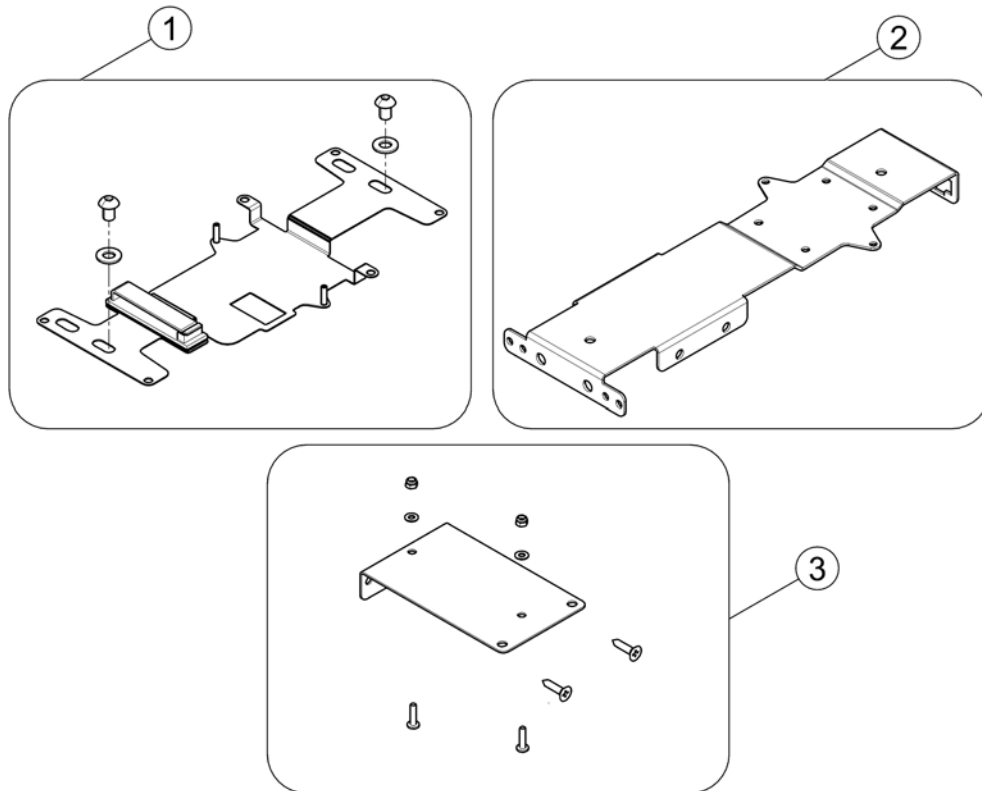

## Bracket for ACT Wide Base

1563343 iso

Pos.	Part number	Description	Valid from → until	Qty
1	SP1569960	ACT bracket		1
2	SP1564650	Multi support bracket		1
3	SP1580690	Bracket ACT Modul - Max Seat		1