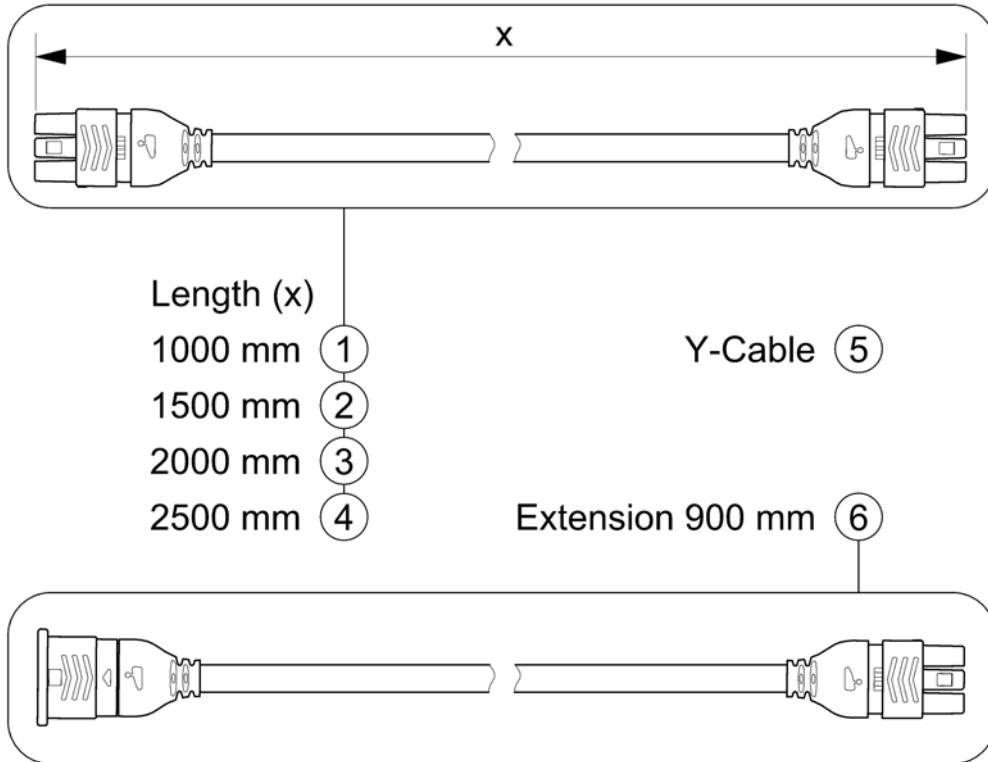

Bus-Cables Shark

SHARKBUSKABEL.00

Pos.	Part number	Description	Valid from → until	Qty
1	1448922	Buscable Shark 1000mm		1
2	1450313	Buscable Shark 1500mm		1
3	1484911	Buscable Shark 2000mm		1
4	SP1510073	Buscable Shark 2500mm		1
5	1450314	Y-Cable		1
6	1116404	Extension Cable Shark 900mm		1