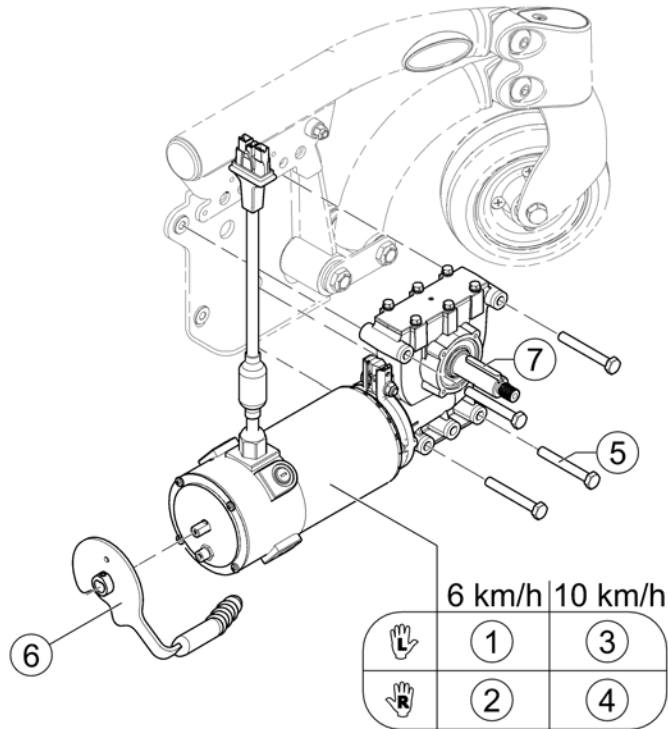

Propulsion SSD - Narrow Base

1563700-00

Pos.	Part number	Description	Valid from → until	Qty
1	SP1536022	Propulsion cpl. LH, Gearbox i = 23:1, Motor, 4-pole, 340W, slow, 760mm cable		1
2	SP1536021	Propulsion cpl. RH, Gearbox i = 23:1, Motor, 4-pole, 340W, slow, 760mm cable		1
3	SP1534060	Propulsion cpl. LH, Gearbox i = 18:1, Motor, 4-pole, 340W, fast, 760mm cable		1
4	SP1534059	Propulsion cpl. RH, Gearbox i = 18:1, Motor, 4-pole, 340W, fast, 760mm cable		1
5	D00100	Hexagon bolt DIN931-M08x60-8.8 bk		4
6	SP1169004	Declutching lever, complete set for both sides		1
7	N23004	Feather key DIN6885-A-6x6x40		1