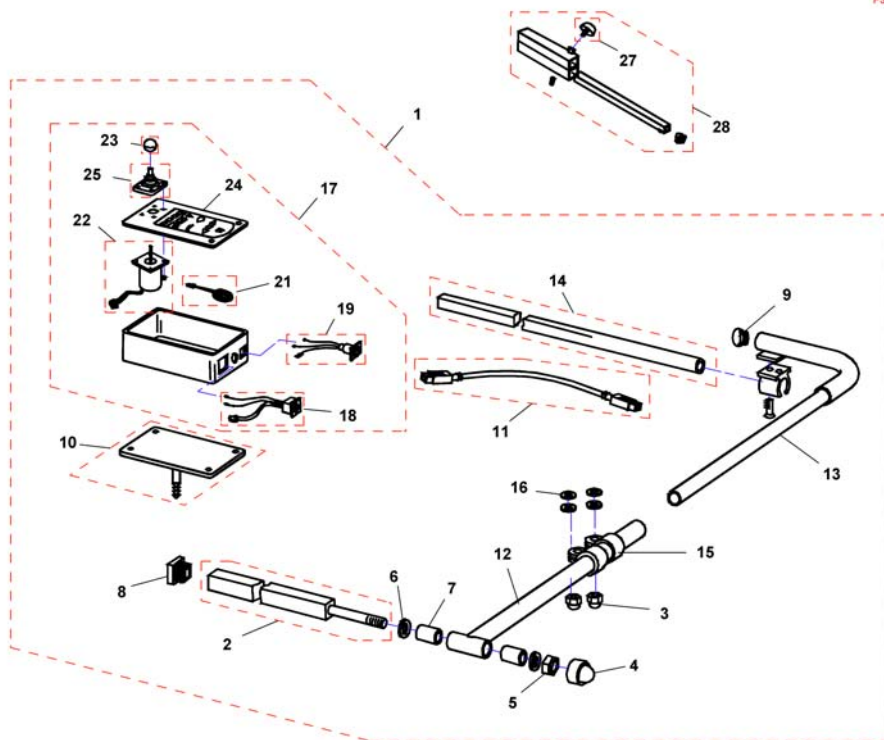

Centre control ACS REM41

F383057.dwg

Pos.	Part number	Description	Valid from → until	Qty
-	Q99081	User Manual Table- & Middle Control REM41-S German		1
1	SP1530588	CENTRAL STEERING CPL.; SWING-AWAY RH, REM41-D		1
1	SP1530589	CENTRAL STEERING CPL.; SWING-AWAY LH, REM41-D		1
2	Z177024.00	SUPPORT TUBE; CHROME PLATED		1
3	F60208	Cap nut DIN1587-M08 zc		1
4	L01037	Sks Nut Cap M12		1
5	F20106	Hexagon nut DIN985-M12 zc		1
6	G00104	Washer DIN125-Ø13 zc		1
7	Z17032A	Bush Rd. 19 X 3.5 X 25		1
8	L01055	Plug 15x15mm		1
9	L01008	Tube End Plug SI 22		1
10	Z183216.P40	SUPPORT BRACKET; RAL 9005 BLACK		1
11	1559862	Bus cable ACS, 1700mm		1
12	Z183089.00	SWING ARM; CHROME PLATED		1
13	Z183086.00	SUPPORT ARM RH; CHROME PLATED		1
13	Z183092.00	SUPPORT ARM LH; CHROME PLATED		1
14	H281005A.00	MIRROR SUPPORT RAIL; CHROME PLATED		1
15	5006720	Klemmschelle F. Dm 22 mm		1
16	G00106	Washer DIN125-A-Ø8,4 zc		1
17	SP1527930	DX ACS Tray Remote DX-REM41		1
18	P41108	ACS-BUS CABLE SOCKET		1
19	P41106	CHARGER SOCKET		1
21	P30493	HORN		1
22	GSM55120	ACS-remote WITH 180MM CABLE		1
23	L36999	KNOB FOR remote 32 MM, HOLE 5.8 MM		1
24	-	No longer available.		0
25	Z183001A	Rubber gaiter for ACS remote		1
26	Z183289	CENTRAL STEERING SUPPORT TUBE CPL.		1
27	L31001	Wing ScREW M6X10		1
28	Z183289	CENTRAL STEERING SUPPORT TUBE CPL.		1