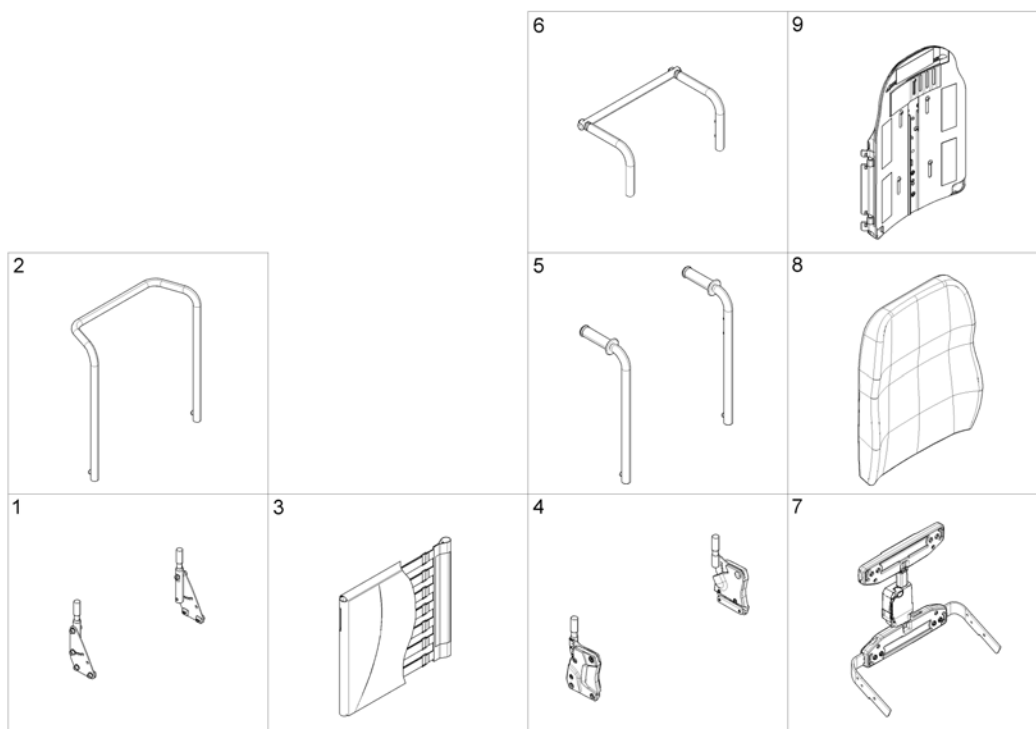

# Backrest for Modulite Seat

1572325-00

Pos.	Part number	Description	Valid from → until	Qty
1	-	Support for Backrest Frame <i>[0975+2161]</i>		1
2	-	Backrest Frame <i>[2161]</i>		1
3	-	Sling Back, tension adjustable <i>[2171]</i>		1
4	-	Backrest support		1
5	-	Backposts <i>[2162/2163]</i>		1
6	-	Connection tube		1
7	-	Back Recliner / Stabilization bracket <i>[0977]</i>		1
8	-	Backrest Cushion		1
9	-	Flex3 adjustable Backrest Plate <i>[2172/2173]</i>		1