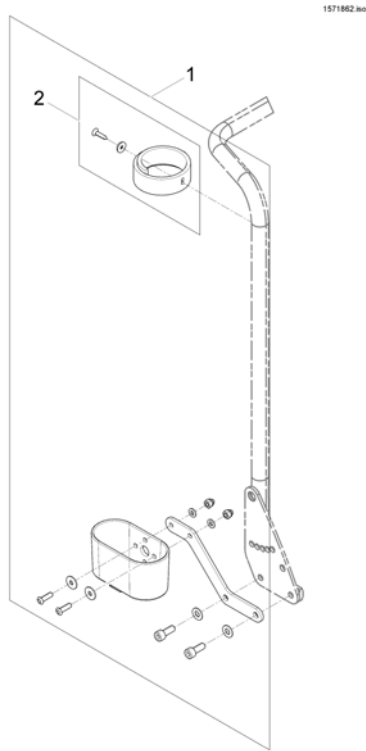

Cane holder (Modulite: backrest frame)

Pos.	Part number	Description	Valid from → until	Qty
1	SP1570396	Cane holder, standard backrest		1
2	SP1420493	Belt for caneholder		1