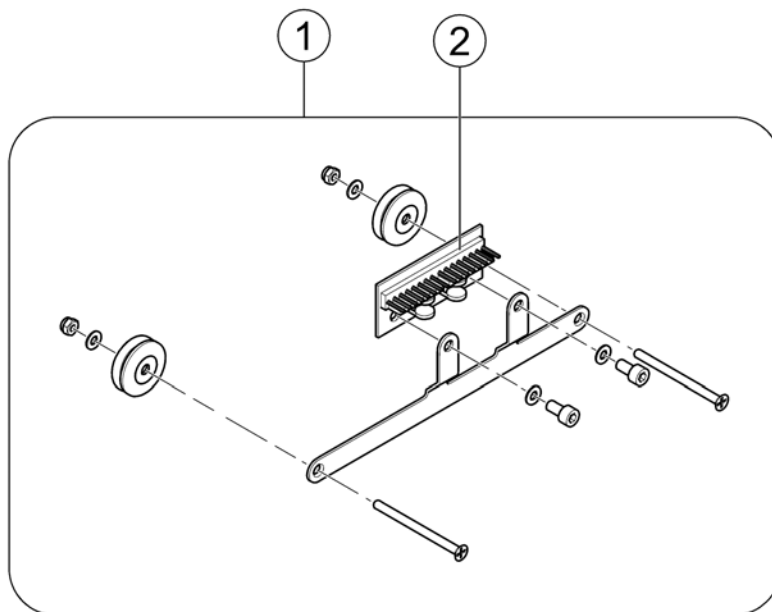

Light Board

1583344 iso

Pos.	Part number	Description	Valid from → until	Qty
1	SP1574115	Light board with bracket		1
2	1415004	Central Light Distributor Circuit Board ACS/Shark		1