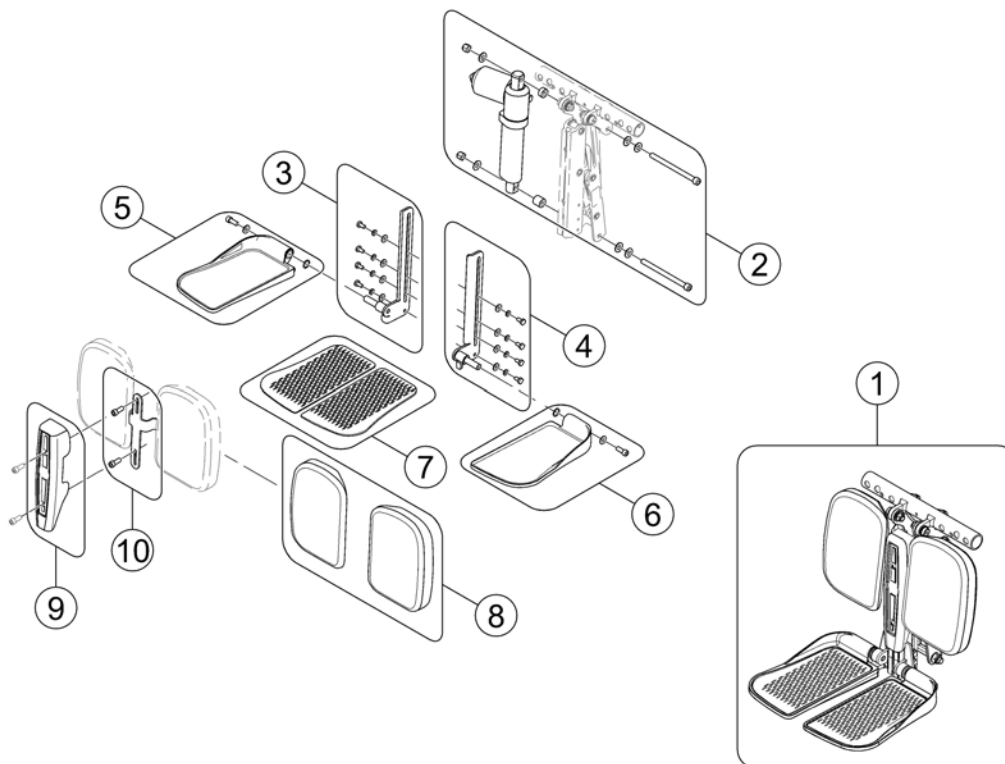

Centr. Legrest LNX el.

1583894.000

Pos.	Part number	Description	Valid from → until	Qty
-	SP1541677	Adaptercable 300mm <i>For chairs with lifter</i>		1
-	SP1543012	Adaptercable 1200mm <i>For chairs without lifter</i>		1
-	SP1571959	Centr. Legrest el. LNX for Modulite cpl. (incl. Support)		1
1	SP1571882	Centr. Legrest LNX el.		1
2	SP1543031	Actuator, complete		1
3	SP1543035	Footplate mount, RH		1
4	SP1543034	Footplate mount, LH		1
5	SP1543037	Footplate, RH		1
6	SP1543036	Footplate, LH		1
7	SP1163375	Footrest pad (Pair)		1
8	SP1543033	Calfplates (Pair)		1
9	SP1543032	Cover		1
10	SP1579985	Calf Plate Bracket		1