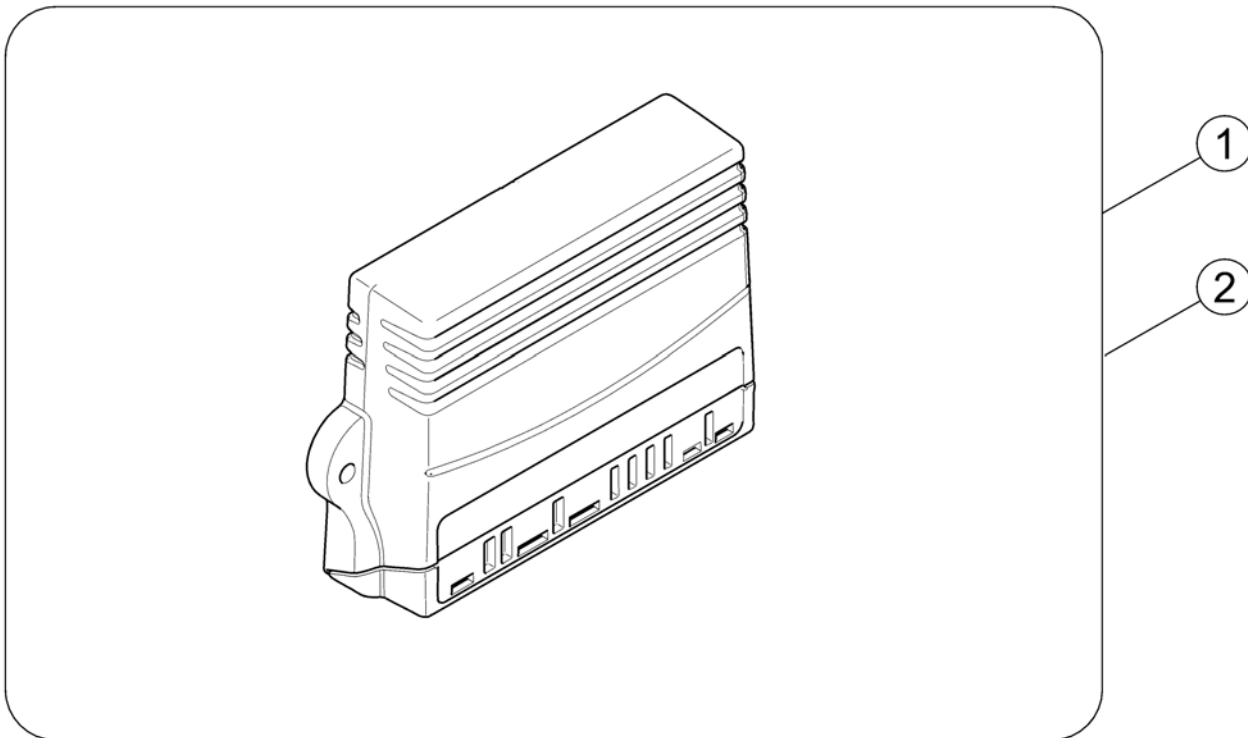

ACT for ACS 2

1528542X.iso

Pos.	Part number	Description	Valid from → until	Qty
1	SP1528542	ACT2 for ACS2, cpl.		1
2	SP1529382	ACT4 for ACS2, cpl.		1