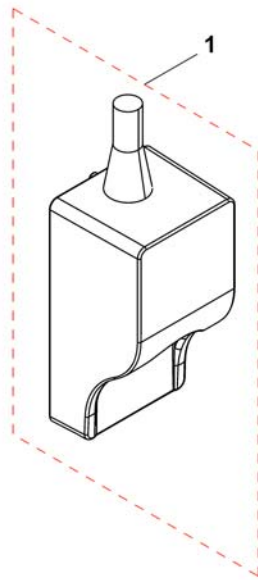

G-Trac-sensor

1537848X.dwg

Pos.	Part number	Description	Valid from → until	Qty
1	SP1541535	G-Trac		1