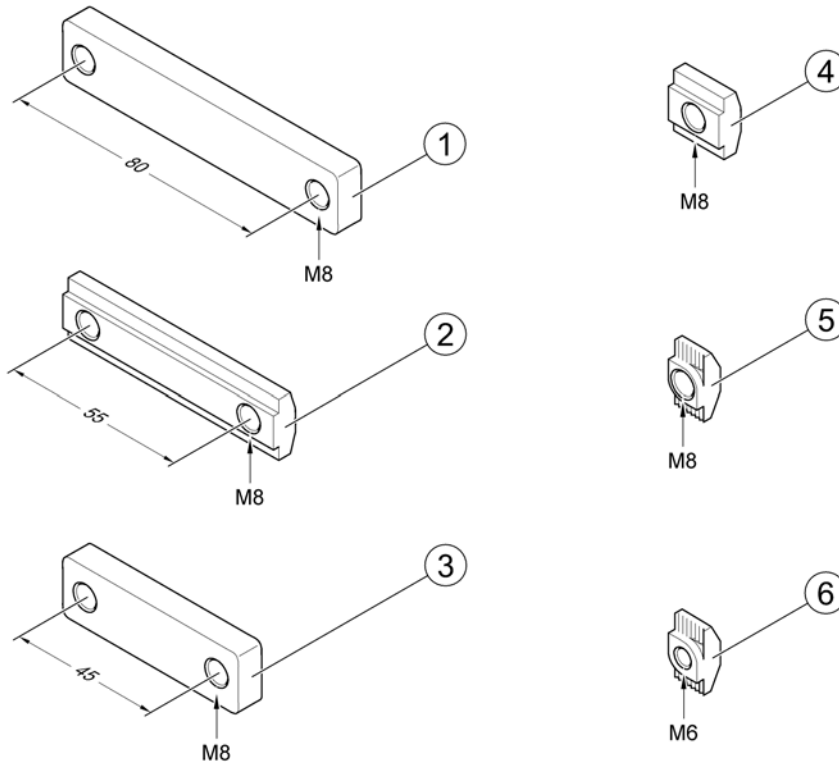

T-Nuts for Accessories Modulte Seat

157-4067 Rev

Pos.	Part number	Description	Valid from → until	Qty
1	SP1556401	T-Nut, hole distance 80mm, 2x M8		1
2	SP1572444	T-Nut, hole distance 55mm, 2x M8		1
3	SP1555168	T-Nut, hole distance 45mm, 2x M8		1
4	SP1557341	T-Nut, 1x M8		1
5	SP1573158	T-Nut, 1x M8		1
6	SP1573721	T-Nut, 1x M6		1