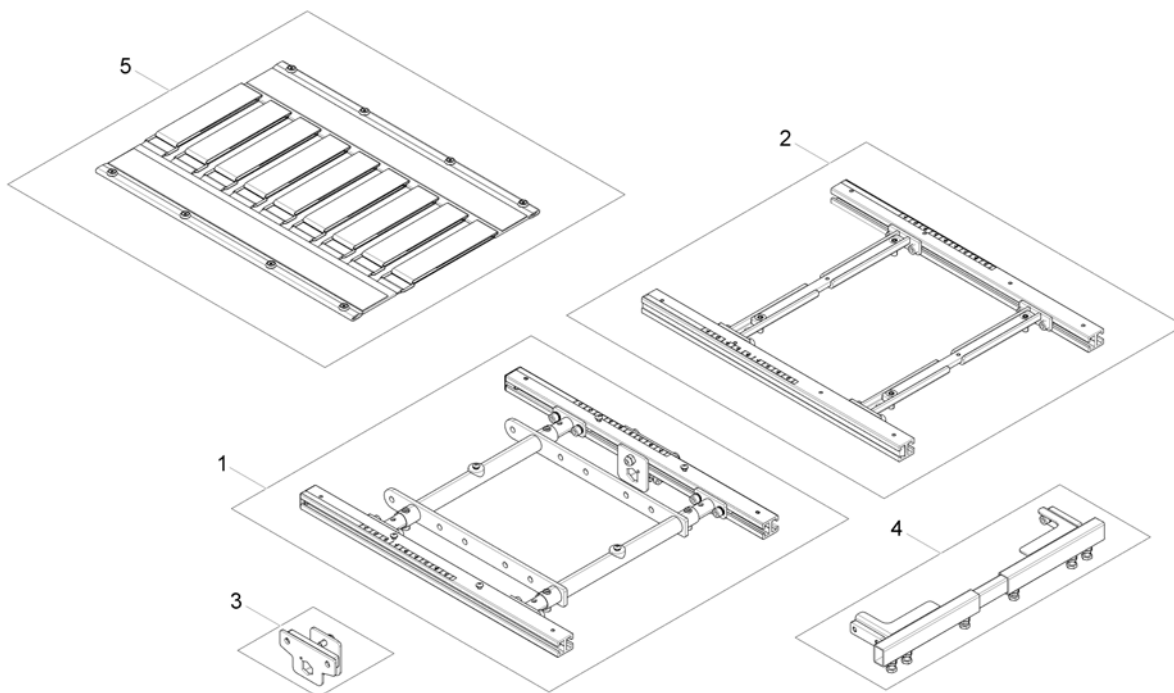

# Telescopic Seat Frame and Sling Seat

1572311.00

Pos.	Part number	Description	Valid from → until	Qty
1	-	Telescopic Seat Frame for man. / pow. 20° Tilt		1
2	-	Telescopic Seat Frame for Tilt 30° / Lifter		1
3	-	Armrest Bracket		1
4	-	Legrest Support		1
5	-	Sling Seat		1