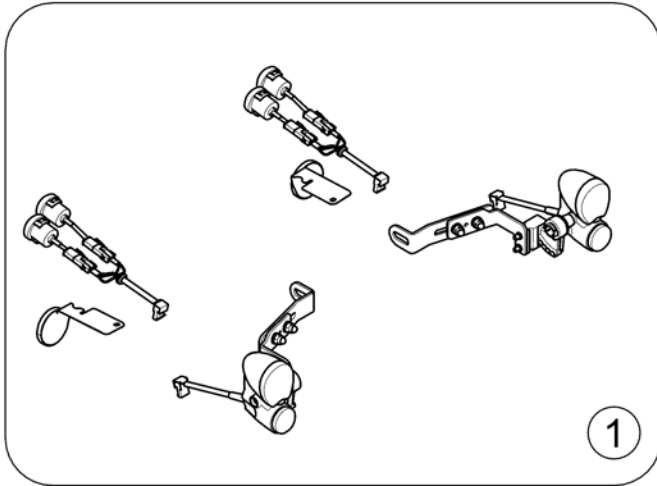

Lightsystem

1582964.iso

Pos.	Part number	Description	Valid from → until	Qty
1	-	Lightsystem LED [1437]		1
2	-	Lightsystem german Homologation [1367]		1