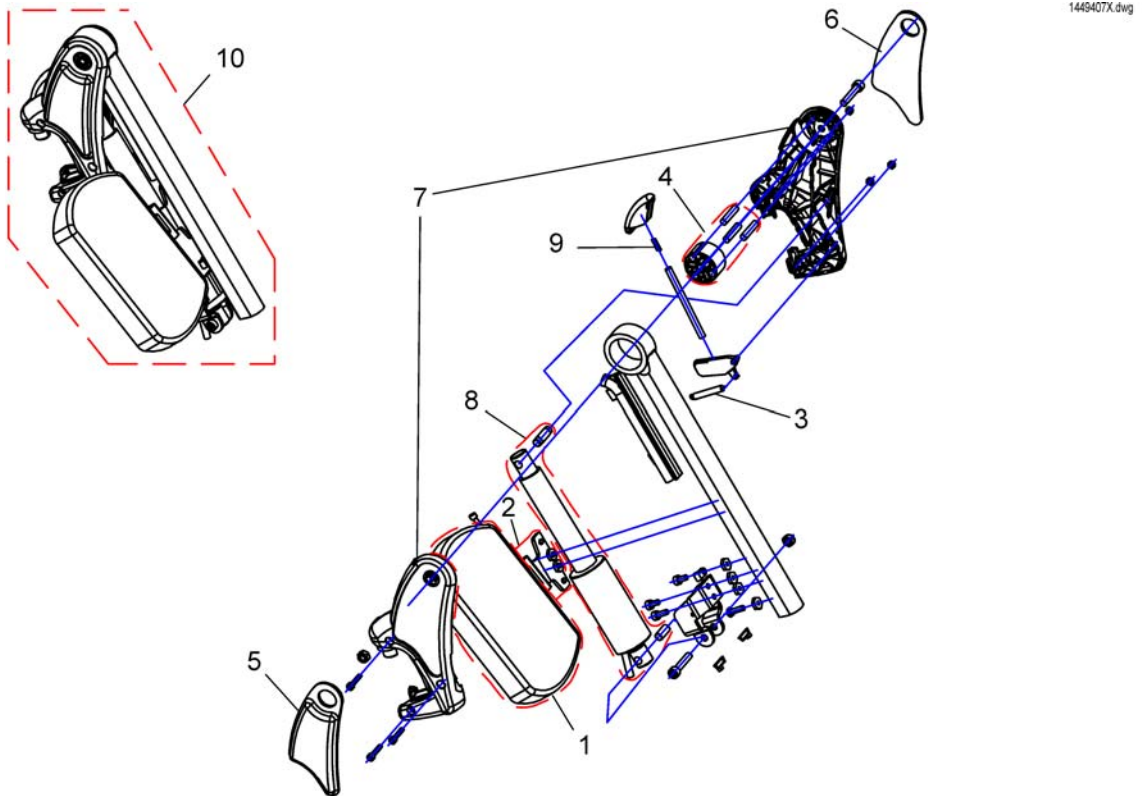

Hangers ADE/ADP LH/RH electric 07.2005 =>

Pos.	Part number	Description	Valid from → until	Qty
1	6301333	Legrest calf pad		1
2	SP1450447	Calf Pad Holder Left Turnable, cpl.		1
2	SP1450446	Calf Pad Holder Right Turnable, cpl.		1
3	SPZ173178	Spring		1
4	SPZ174134	Floating Cylinder With Pin		1
5	SP1450448	Knee Upholstery RH		1
6	SP1450410	Knee Upholstery LH		1
7	SP1449293	Ad-Cover cpl.		1
8	SPZ151006	Actuator with circuit board, preassembled		1
9	SPN12196	Spring		1
10	SP1449408	Hanger ADP RH cpl.		1
10	SP1449407	Hanger ADP LH cpl.		1