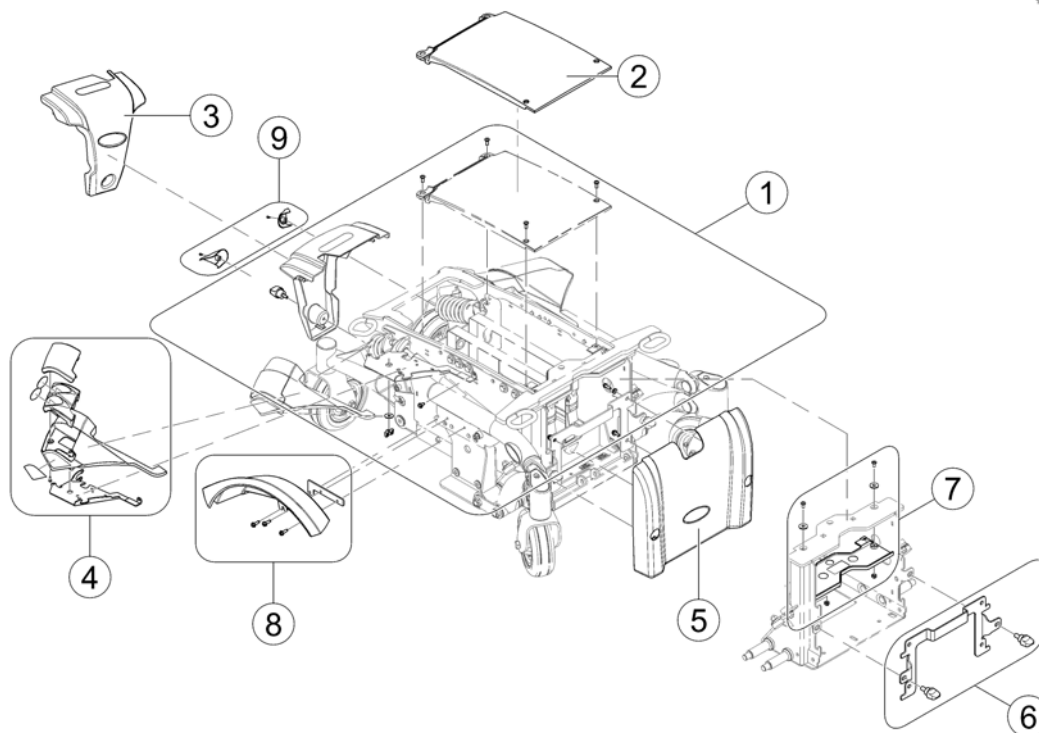

Shrouds Narrow Base

1583238.00

Pos.	Part number	Description	Valid from → until	Qty
1	SP1179326	Kit, Shroud Hardware		1
2	SP1174634	Shroud, Center, black - Narrow Base		1
3	-	Rear Shrouds Narrow Base		1
4	-	Bezel Shroud		1
5	-	Front Shroud Narrow Base		1
6	SP1179897	Front Shroud, Bracket & Hardware - Narrow Base		1
7	SP1179738	Isolation Shroud Assy - Narrow Base		1
8	-	Fender		1
9	-	Rear Caps		1