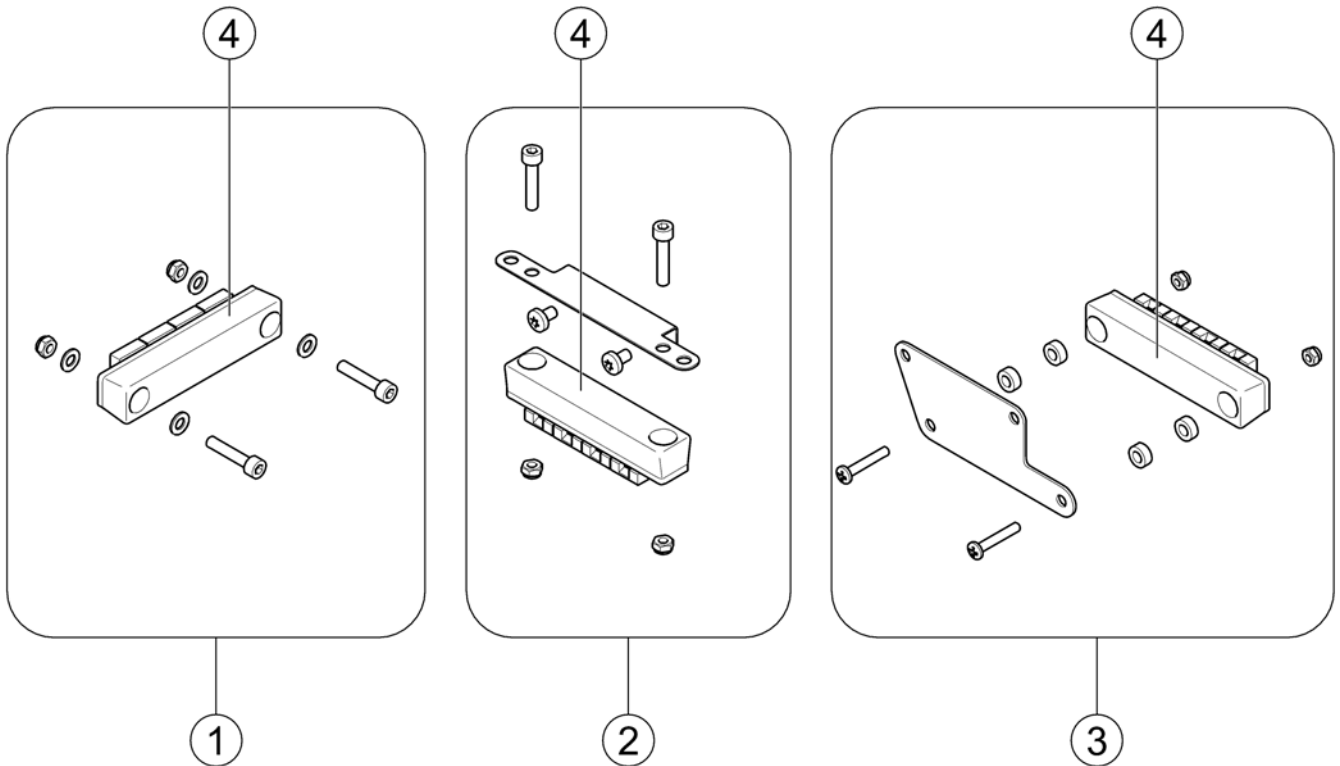

Pos.	Part number	Description	Valid from → until	Qty
1	SP1571826	T-Adapter - Modulite Seat		1
2	SP1569958	T-Adapter - Modulite Seat with MBL-Modul		1
3	SP1580691	T-Adapter - Max Seat		1
4	P10072	ACS-Bus T-Adapter (Splitter)		1