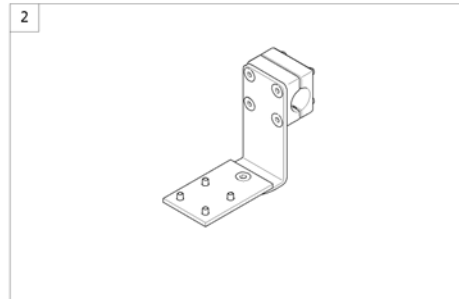

Remote Dual Control with Brackets

1563329.iss

Pos.	Part number	Description	Valid from → until	Qty
1	1444717	Shark Dual Control, switchable <i>[1891/1892]</i>		1
2	-	Remote Bracket Dual Control <i>[1891/1892]</i>		1