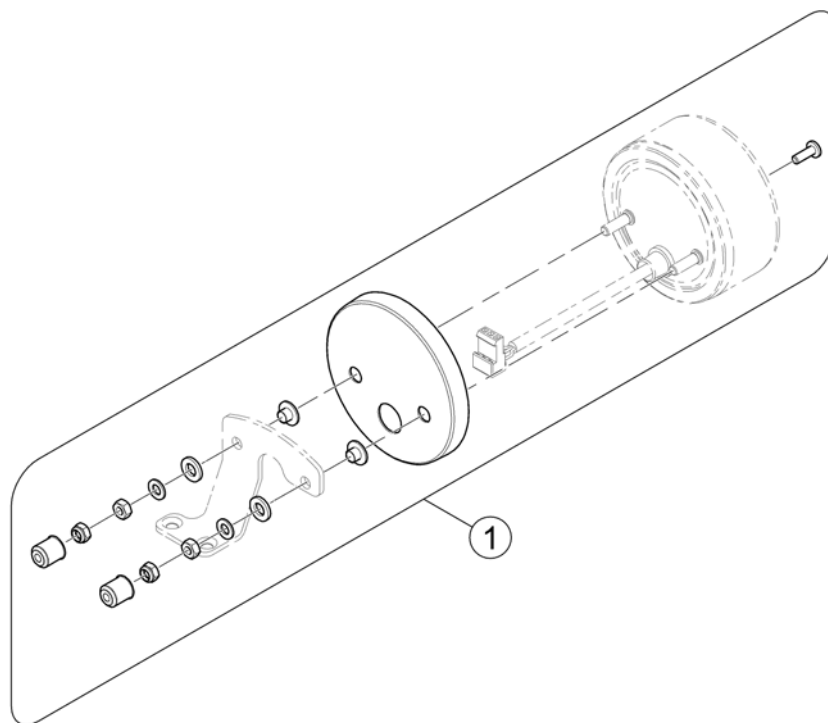

Rear Light Protector Kit

1585420.000

Pos.	Part number	Description	Valid from → until	Qty
1	SP1581827	Rear Light Protector Exchange Kit		1