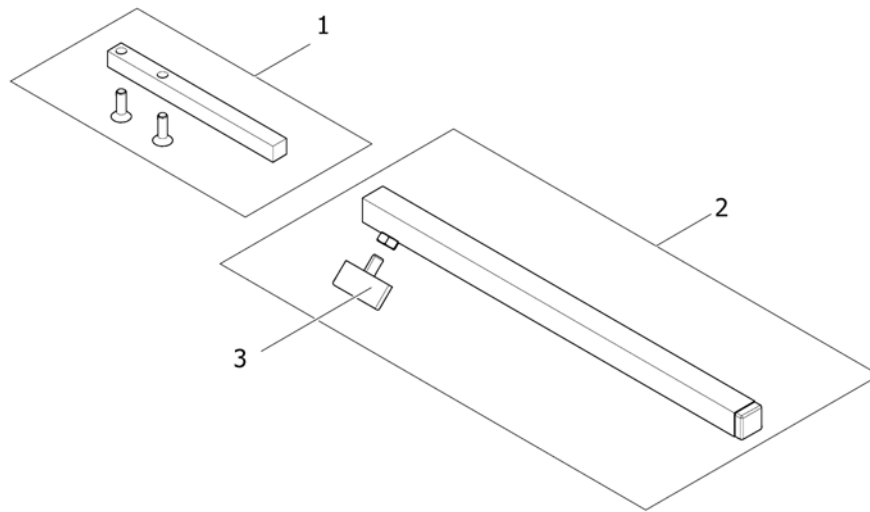

Remote Bracket Standard

1559851.iso

Pos.	Part number	Description	Valid from → until	Qty
1	SP1436542	Support, Standard		1
2	SPS183040	Remote Bracket, Standard		1
3	L31001	Wing ScREW M6X10		1