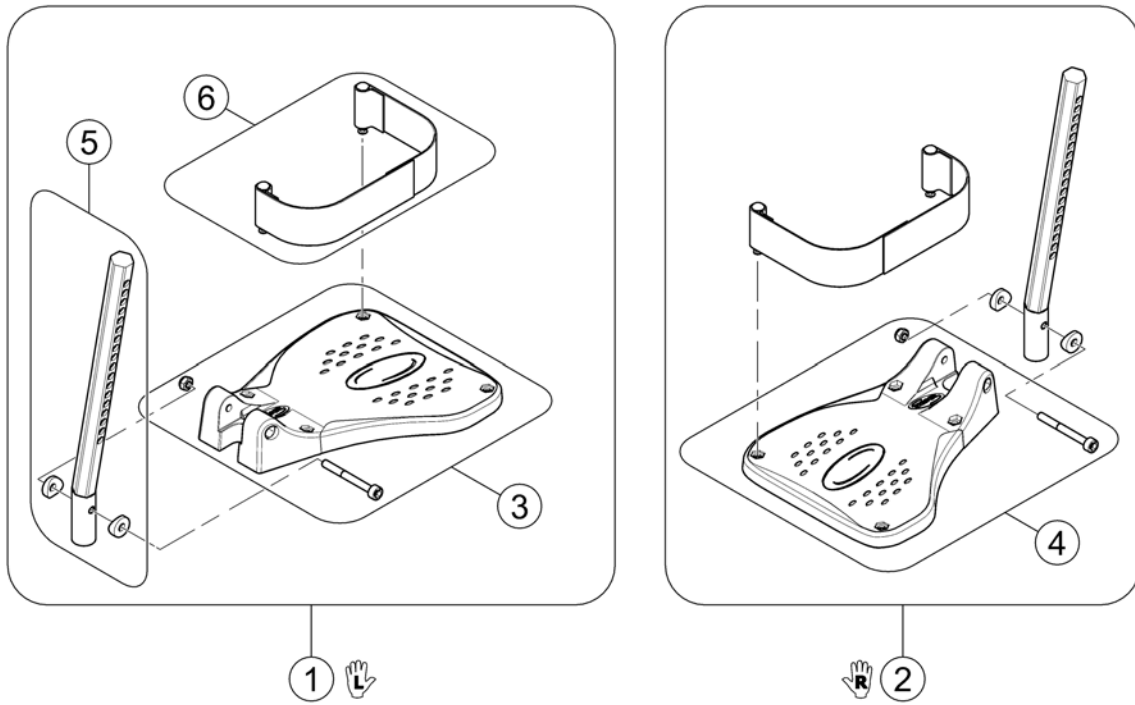

Footrests Vari, Flip-Up - 01.08.10 =>

152964X.jpg

Pos.	Part number	Description	Valid from → until	Qty
1	SP1541575	Footplate flip up, LH, cpl.		1
2	SP1541574	Footplate flip up, RH, cpl.		1
3	SP1529645	FOOTPLATE LH		1
4	SP1529644	FOOTPLATE RH		1
5	SP1543045	Plug-in tube LH/RH		1
6	SP1442467	Heel Strap cpl.		1