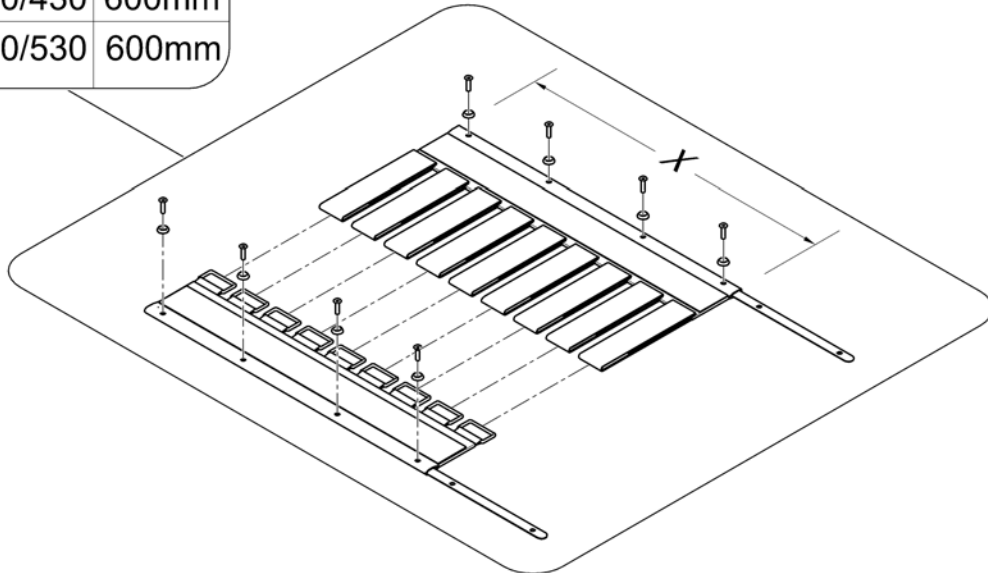

Sling Seat

1582429 iso

	SW	X
①	380/430	510mm
②	480/530	510mm
③	380/430	600mm
④	480/530	600mm

Pos.	Part number	Description	Valid from → until	Qty
1	SP1557877	Sling Seat SW380/430, 510mm		1
2	SP1555911	Sling Seat SW480/530, 510mm		1
3	SP1580757	Sling Seat SW380/430, 600mm		1
4	SP1580758	Sling Seat SW480/530, 600mm		1