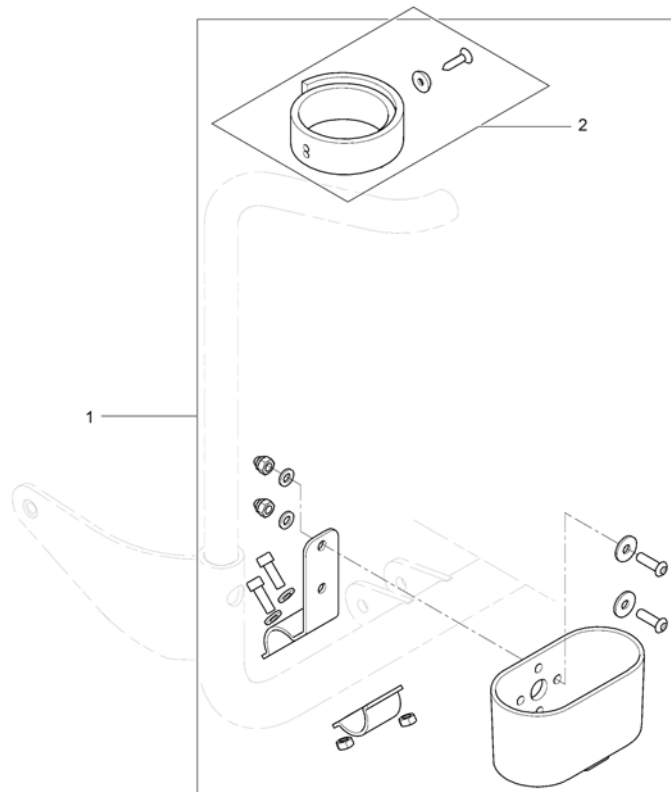

Cane holder (MAX Seat)

1567255.iso

Pos.	Part number	Description	Valid from → until	Qty
1	SP1543078	Caneholder, cpl.		1
2	SP1420493	Belt for caneholder		1