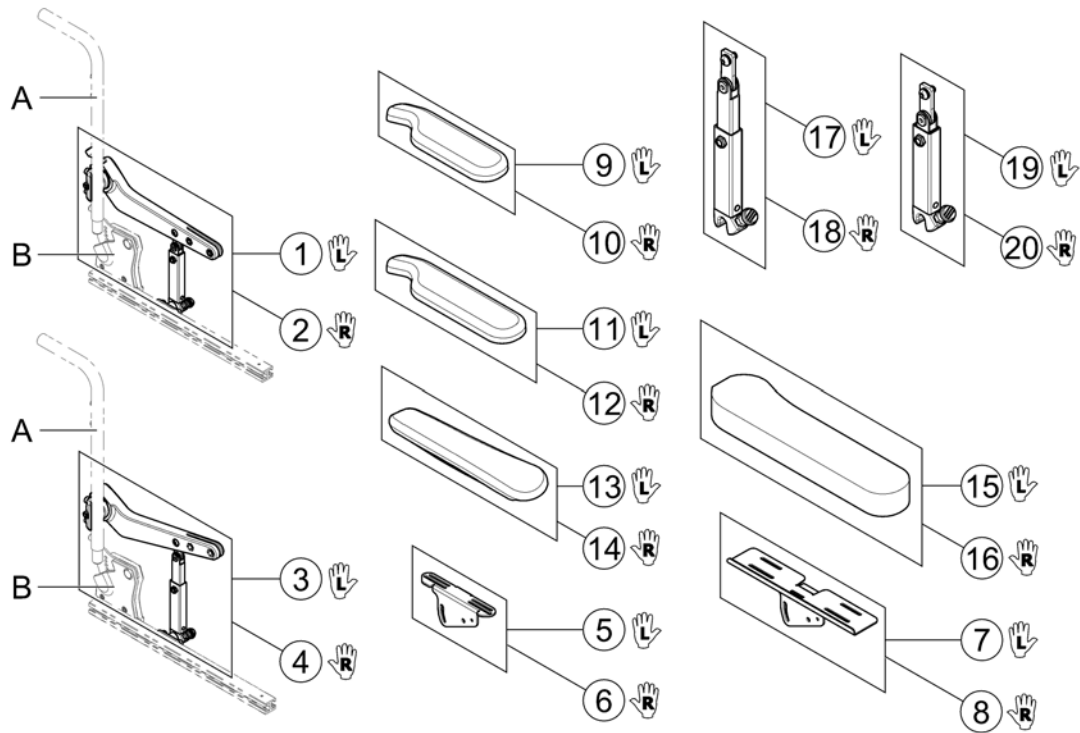

Following Armrest

1585182 No

Pos.	Part number	Description	Valid from → until	Qty
-	-	Retrofitting the armrests on chairs built before 15-03-27 also requires new Pos. A & B and Sling Back with respective cut-outs! !!!		0
1	SP1585263	Armrest LH cpl. - Short Support	2015-01-19 →	1
2	SP1585264	Armrest RH cpl. - Short Support	2015-01-19 →	1
3	SP1585267	Armrest LH cpl. - Long Support	2015-01-19 →	1
4	SP1585268	Armrest RH cpl. - Long Support	2015-01-19 →	1
5	SP1585412	Ampad Support (Standard, Extended, Ergonomic), LH		1
6	SP1585413	Ampad Support (Standard, Extended, Ergonomic), RH		1
7	SP1585414	Ampad Support (Soft), LH		1
8	SP1585415	Ampad Support (Soft), RH		1
9	SP1443004	Ampad, Standard (325mm), LH		1
10	SP1449043	Ampad, Standard (325mm), RH		1
11	SP1528846	Ampad, Extended (375mm), LH		1
12	SP1528845	Ampad, Extended (375mm), RH		1
13	SP1571589	Ampad, Ergonomic, LH		1
14	SP1571588	Ampad, Ergonomic, RH		1
15	SP1585068	Ampad, Soft, LH		1
16	SP1585069	Ampad, Soft, RH		1
17	SP1583156	Amrest Support, long, LH		1
18	SP1583155	Amrest Support, long, RH		1
19	SP1583154	Amrest Support, short, LH		1
20	SP1582639	Amrest Support, short, RH		1