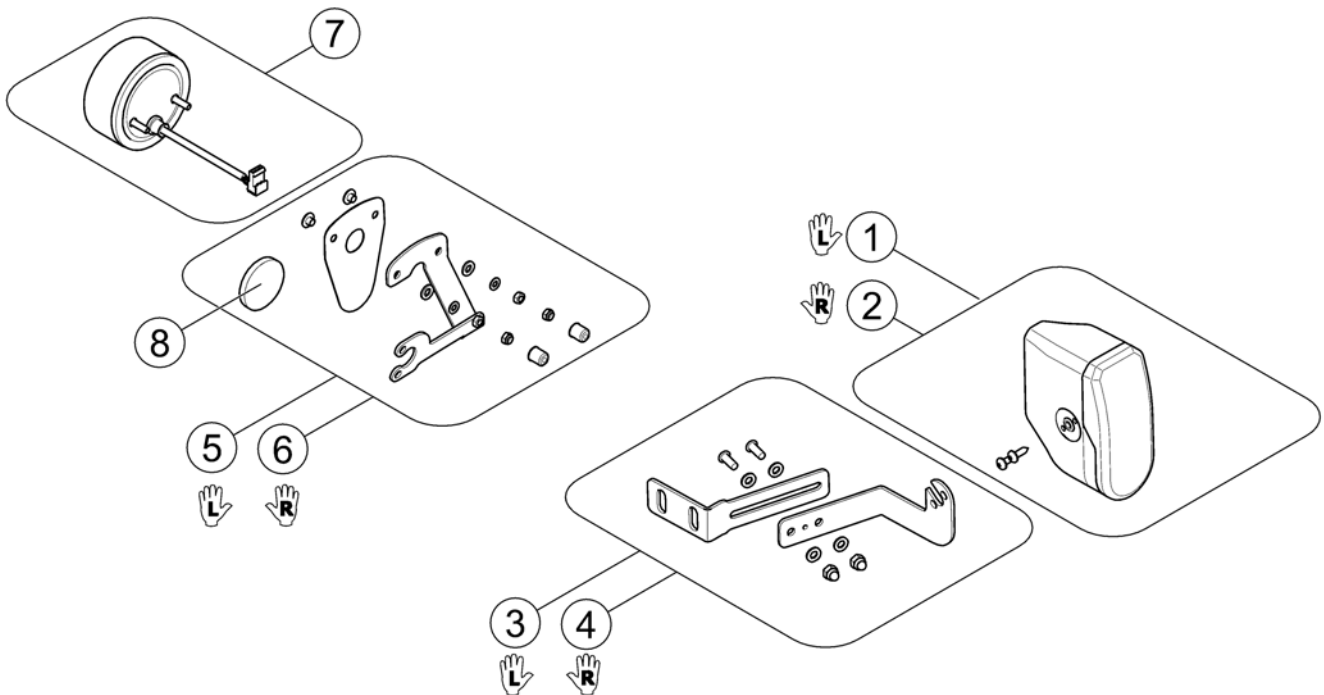

Lightsystem german Homologation

1583077.00

Pos.	Part number	Description	Valid from → until	Qty
-	P31108	Light Bulb 24V/10W (BA15s), white (Front)		1
-	P31191	Light Bulb 24V/5W, white (Rear)		1
-	SP1419271	Light Bulb 24V/21W, yellow (Turn Signal front/rear)		1
!!!	-	Rear Light Protector Kit		0
1	1440426	Headlight 24V, LH, cable 800mm, without bracket		1
2	1420412	Headlight 24V, RH, cable 900mm, without bracket		1
3	SP1583088	Light Bracket front LH		1
4	SP1583087	Light Bracket front RH		1
5	SP1583089	Light Bracket rear LH		1
6	SP1583090	Light Bracket rear RH		1
7	1442736	Rear Light 24V, cpl.		1
8	SP1541591	Reflector, red		1