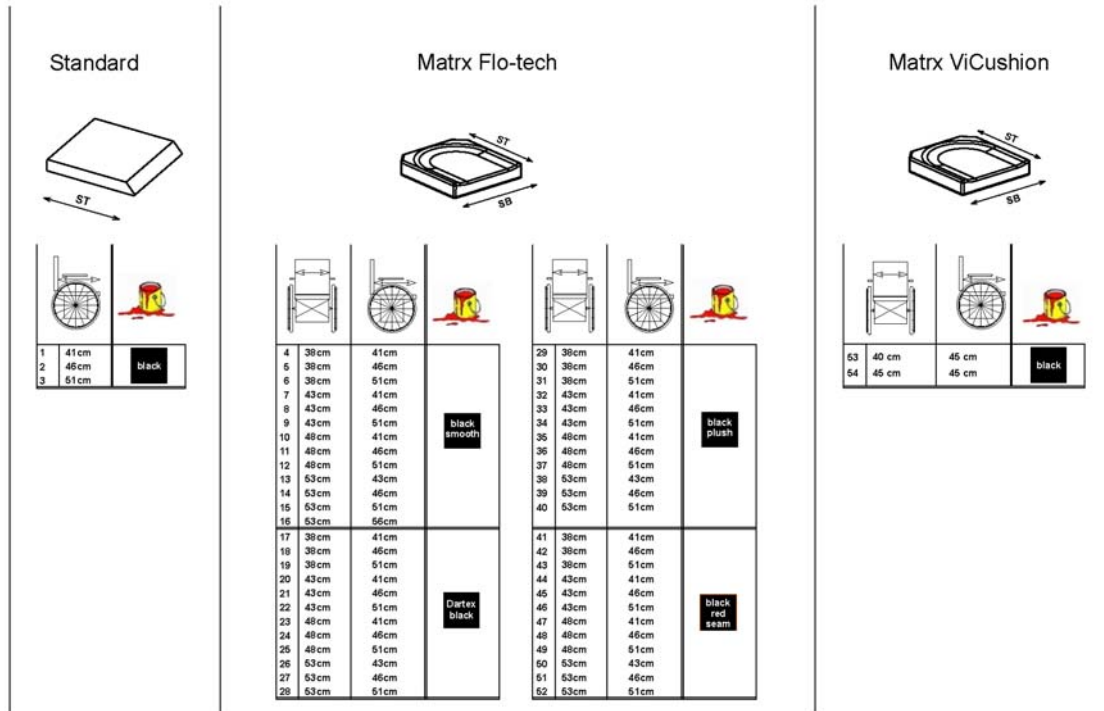

# Seat Cushion

1582643 iso

Pos.	Part number	Description	Valid from → until	Qty
1	1420460	Seat Cushion Standard SD 410mm <i>[2141]</i>		1
2	1420461	Seat Cushion Standard SD 460mm <i>[2141]</i>		1
3	1420462	Seat Cushion Standard SD 510mm <i>[2141]</i>		1
4	SPFLB15/16	Seatcushion Easy-Adapt SB38 x ST41cm black smooth <i>[2142+2151]</i>		1
5	SPFLB15/18	Seatcushion Easy-Adapt SB38 x ST46cm black smooth <i>[2142+2151]</i>		1
6	SPFLB15/20	Seatcushion Easy-Adapt SB38 x ST51cm black smooth <i>[2142+2151]</i>		1
7	SPFLB17/16	Seatcushion Easy-Adapt SB43 x ST41cm black smooth <i>[2142+2151]</i>		1
8	SPFLB17/18	Seatcushion Easy-Adapt SB43 x ST46cm black smooth <i>[2142+2151]</i>		1
9	SPFLB17/20	Seatcushion Easy-Adapt SB43 x ST51cm black smooth <i>[2142+2151]</i>		1
10	SPFLB19/16	Seatcushion Easy-Adapt SB48 x ST41cm black smooth <i>[2142+2151]</i>		1
11	SPFLB19/18	Seatcushion Easy-Adapt SB48 x ST46cm black smooth <i>[2142+2151]</i>		1
12	SPFLB19/20	Seatcushion Easy-Adapt SB48 x ST51cm black smooth <i>[2142+2151]</i>		1
13	SPFCB21/17	Seatcushion Easy-Adapt SB53 x ST43cm black smooth <i>[2142+2151]</i>		1
14	SPFCB21/18	Seatcushion Easy-Adapt SB53 x ST46cm black smooth <i>[2142+2151]</i>		1
15	SPFCB21/20	Seatcushion Easy-Adapt SB53 x ST51cm black smooth <i>[2142+2151]</i>		1
16	SP1578042	Seatcushion Flo-tech Contour SW53 x SD56cm black <i>[2142+2151]</i>		1
17	SP1529546-TR26	seat cushion Flo-tech Lite SW 38 x SD 41 Dartex black <i>[2142+2152]</i>		1
18	SP1529547-TR26	seat cushion Flo-tech Lite SW 38 x SD 46 Dartex black <i>[2142+2152]</i>		1