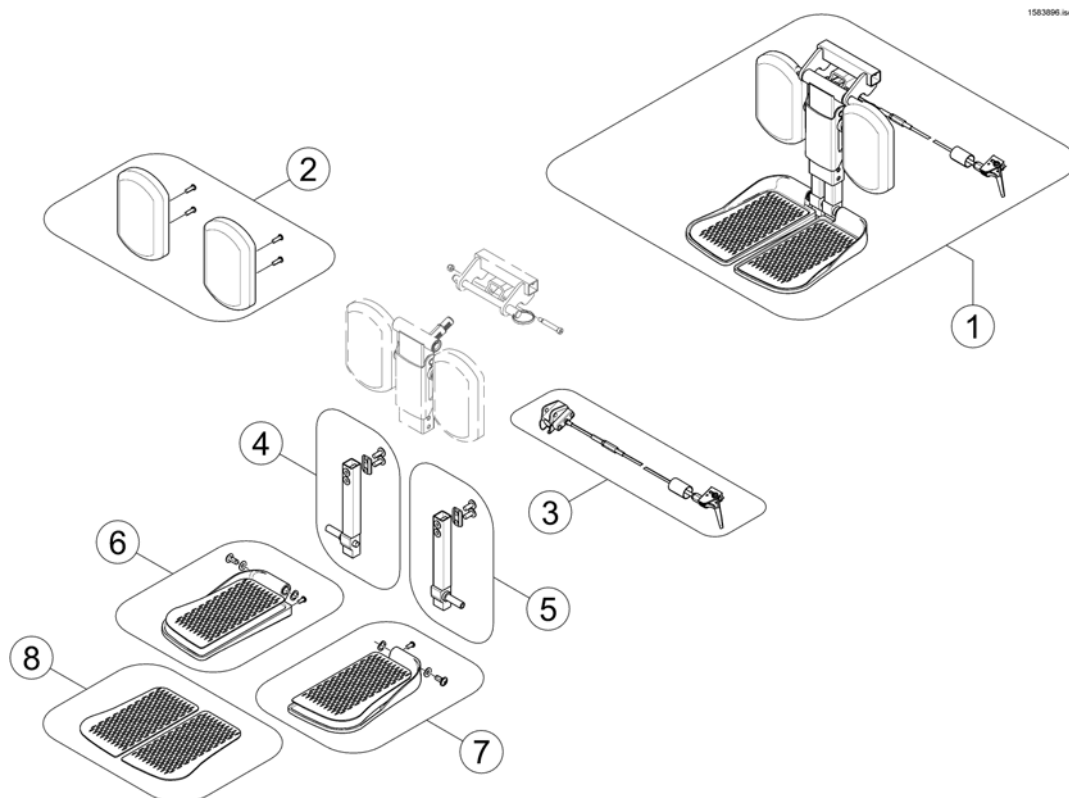

Centr. Legrest man.

Pos.	Part number	Description	Valid from → until	Qty
1	SP1537926	Central Legrest manual, cpl.		1
2	SP1163373	Calfplates (Pair)		1
3	SP1121079	Bowden cable central legrest, manual		1
4	SP1161986	Kit, extension tube, cpl. RH		1
5	SP1161987	Kit, extension tube, cpl. LH		1
6	SP1161990	Footplate, cpl. RH		1
7	SP1161991	Footplate, cpl. LH		1
8	SP1163375	Footrest pad (Pair)		1