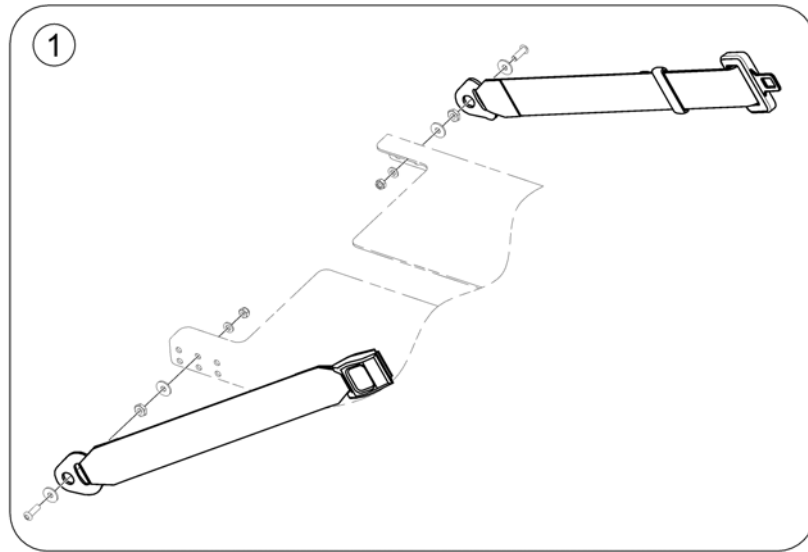

Lap Belt (Max Seat)

1582371.00

Pos.	Part number	Description	Valid from → until	Qty
1	1551067	Lap Belt Autolock, long		1