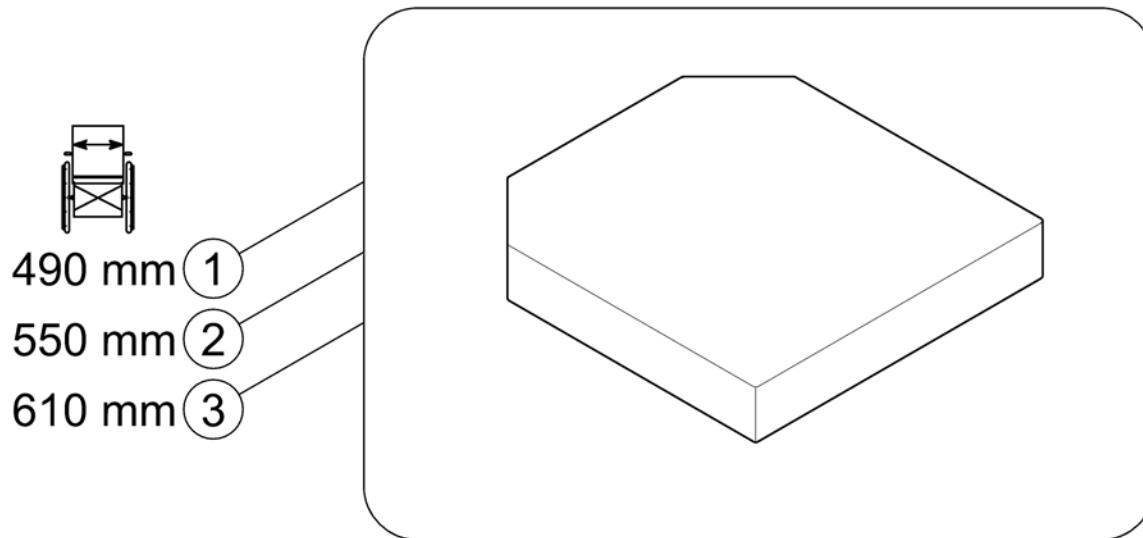

Seat Cushion

1582666.iso

Pos.	Part number	Description	Valid from → until	Qty
1	SP1508059	Seat cushion 505x535, TR23		1
2	SP1536595	Seat cushion 550 x 635, TR23		1
3	SP1536596	Seat cushion 610x635, TR23		1