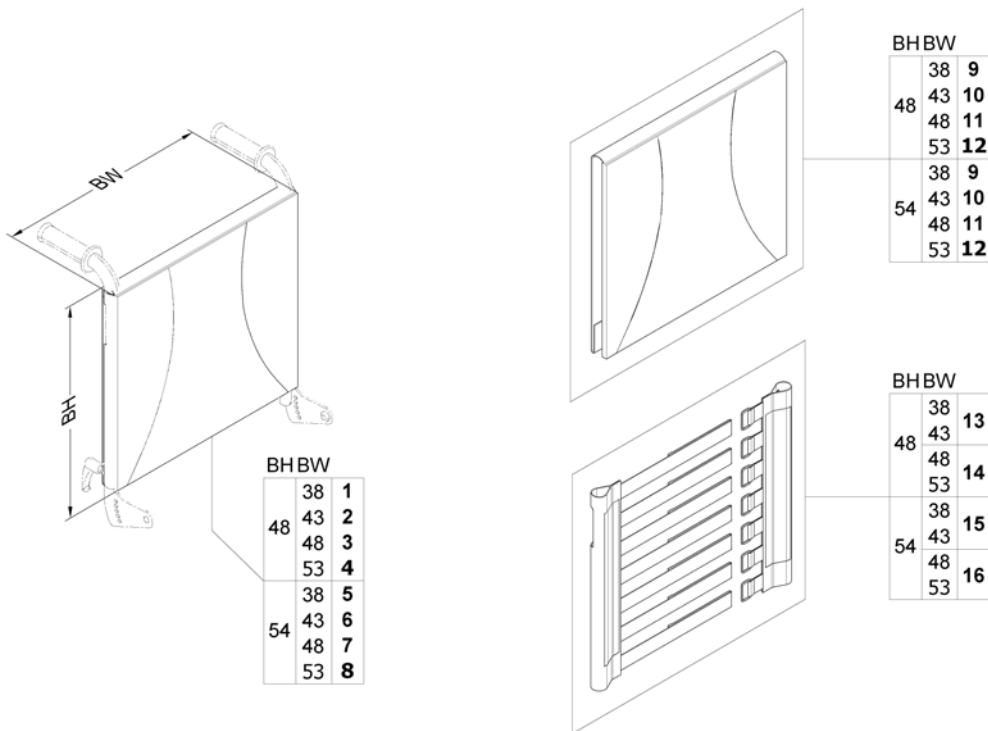

Invacare® TDX-SP2, TDX-SP2 NB | Backrest
Sling Back, tension adjustable

1571829.000

Pos.	Part number	Description	Valid from → until	Qty
1	SP1567529	Sling Back, tension adjustable & Upholstery, BW 380mm / BH 480mm, cpl.		1
2	SP1567465	Sling Back, tension adjustable & upholstery, BW 430mm / BH 480mm, cpl.		1
3	SP1567530	Sling Back, tension adjustable & upholstery, BW 480mm / BH 480mm, cpl.		1
4	SP1567531	Sling Back, tension adjustable & upholstery, BW 530mm / BH 480mm, cpl.		1
5	SP1567627	Sling Back, tension adjustable & upholstery, BW 380mm / BH 540mm, cpl.		1
6	SP1567746	Sling Back, tension adjustable & upholstery, BW 430mm / BH 540mm, cpl.		1
7	SP1567747	Sling Back, tension adjustable & upholstery, BW 480mm / BH 540mm, cpl.		1
8	SP1567748	Sling Back, tension adjustable & upholstery, BW 530mm / BH 540mm, cpl.		1
9	SP1563563	Backrest upholstery		1
10	SP1563653	Backrest upholstery		1
11	SP1563654	Backrest upholstery		1
12	SP1563655	Backrest upholstery		1
13	SP1571492	Sling back		1
14	SP1571493	Sling back		1
15	SP1571494	Sling back		1
16	SP1571510	Sling back		1