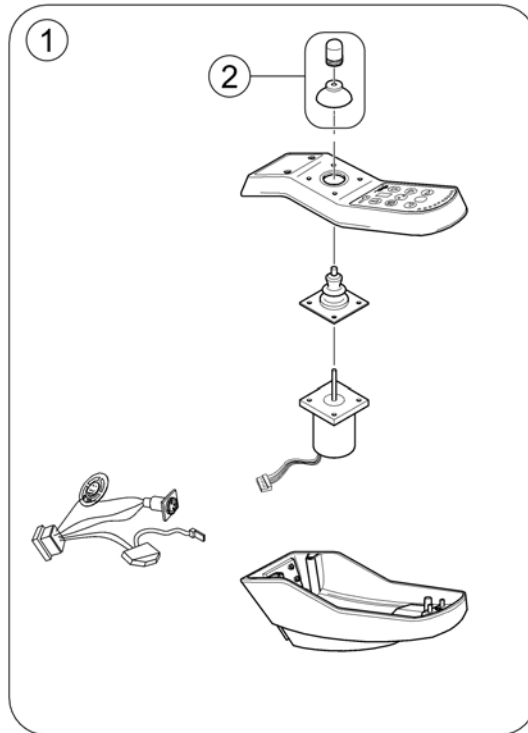

Remote REM 24SD

142802 860

Pos.	Part number	Description	Valid from → until	Qty
1	1436541	Remote REM24SD		1
2	SPZ183229	Remote knob cpl.		1