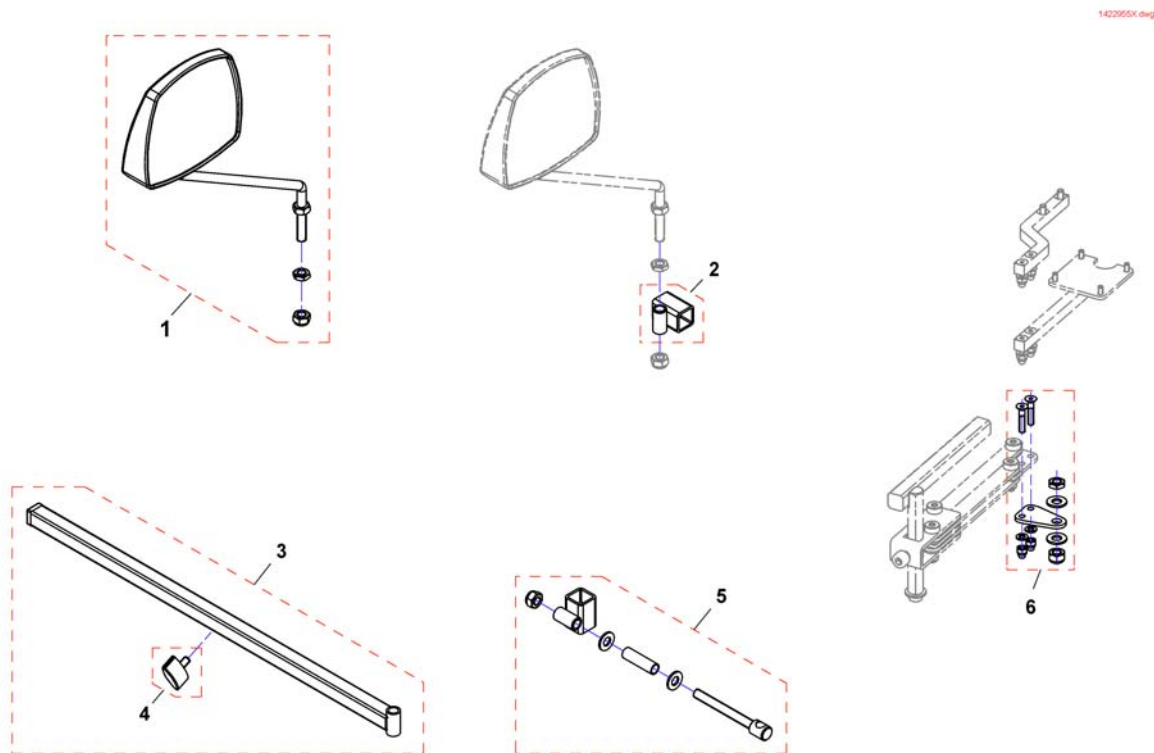

Rearview Mirror

Pos.	Part number	Description	Valid from → until	Qty
1	SP1422955	Rear Mirror		1
2	F276005.00	Mirror bracket		1
3	SP1423435	Rear Mirror Support Rail cpl.		1
4	L31001	Wing ScREW M6X10		1
5	SP1422957	Mirror bracket		1
6	SP1527151	Adapter to mount mirror and remote at the same side		1