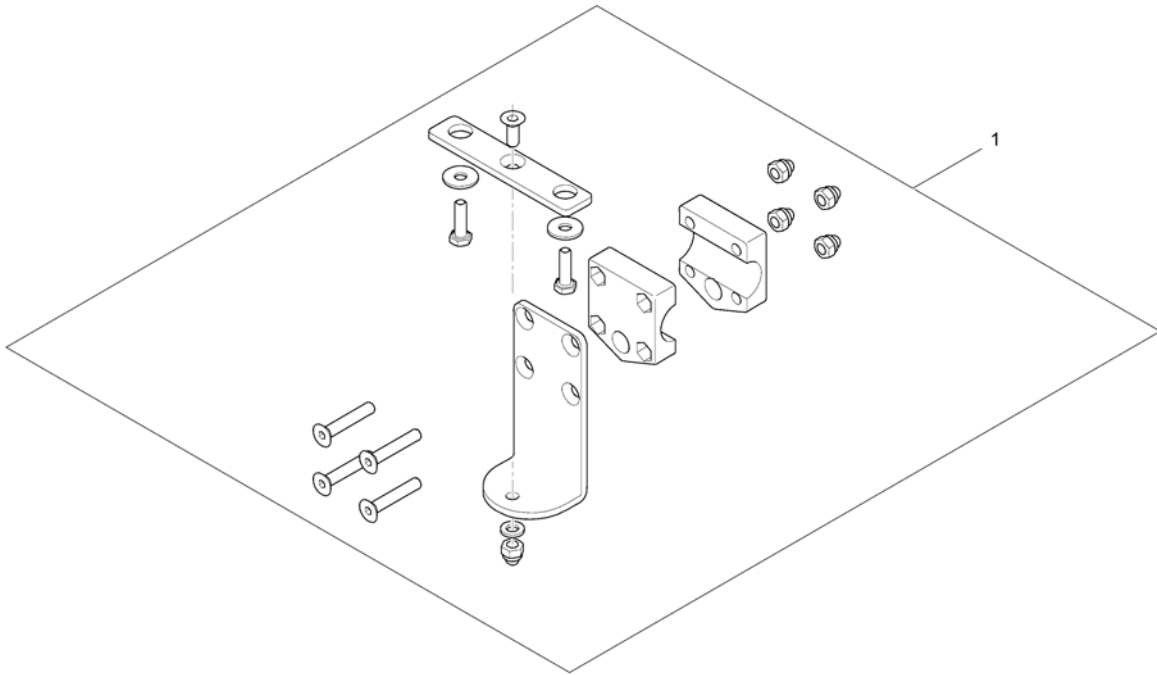

Remote Bracket Dual Control for Max Seat

1560885.iso

Pos.	Part number	Description	Valid from → until	Qty
1	SP1422818	Remote Bracket Dual Control		1