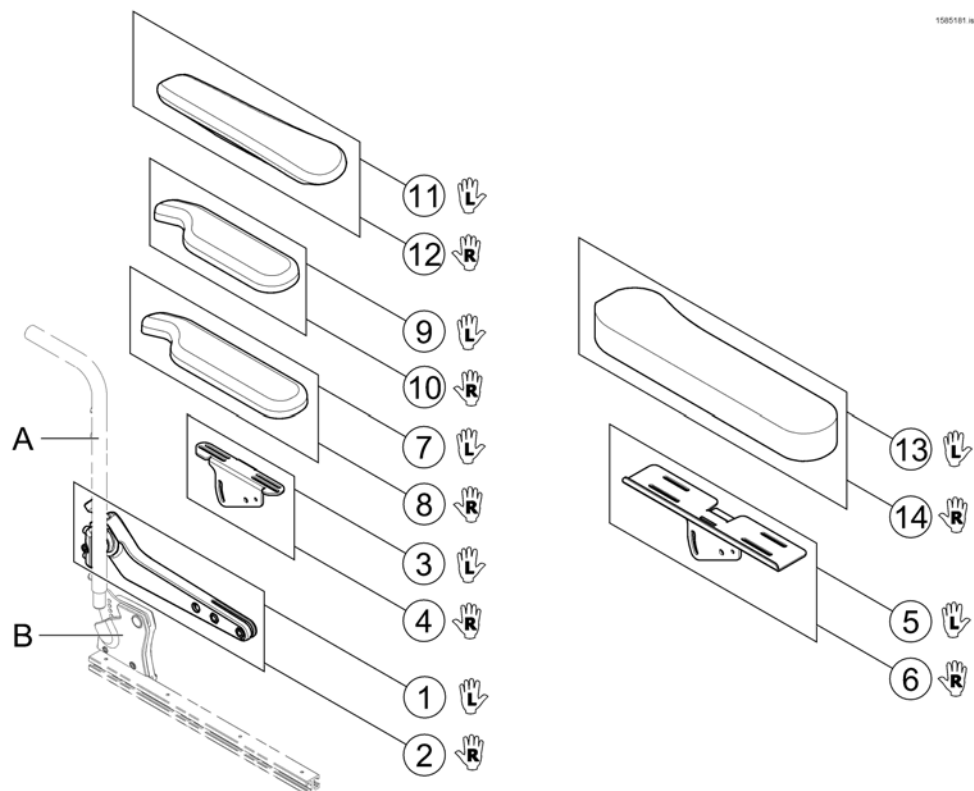

Flip-Up Armrest

1580181 Rev

Pos.	Part number	Description	Valid from → until	Qty
-	-	Retrofitting the armrests on chairs built before 15-03-27 also requires new Pos. A & B and Sling Back with respective cut-outs! !!!		0
1	SP1582668	Flip-Up Armrest, LH	2015-01-19 →	1
2	SP1582644	Flip-Up Armrest, RH	2015-01-19 →	1
3	SP1585412	Armpad Support (Standard, Extended, Ergonomic), LH		1
4	SP1585413	Armpad Support (Standard, Extended, Ergonomic), RH		1
5	SP1585414	Armpad Support (Soft), LH		1
6	SP1585415	Armpad Support (Soft), RH		1
7	SP1528846	Armpad, Extended (375mm), LH		1
8	SP1528845	Armpad, Extended (375mm), RH		1
9	SP1443004	Armpad, Standard (325mm), LH		1
10	SP1449043	Armpad, Standard (325mm), RH		1
11	SP1571589	Armpad, Ergonomic, LH		1
12	SP1571588	Armpad, Ergonomic, RH		1
13	SP1585068	Armpad, Soft, LH		1
14	SP1585069	Armpad, Soft, RH		1