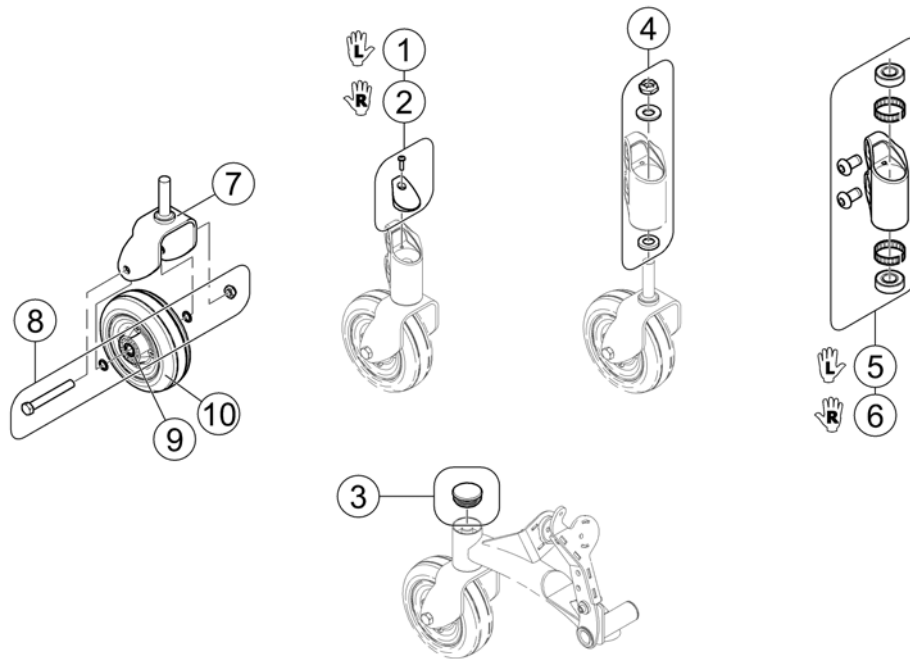

Castors

1583268.kso

Pos.	Part number	Description	Valid from → until	Qty
1	SP1523141	Kit, Cap with Screw, Front Head Tube -Left		1
2	SP1523140	Kit, Cap with Screw, Front Head Tube -Right		1
3	SP1110709	Plug Button, Head Tube Black		1
4	SP1522999	Kit, Fork Mounting Hardware		1
5	SP1523139	Kit, Front Head Tube Assembly-Left		1
6	SP1523094	Kit, Front Head Tube Assembly-Right		1
7	SP1523016	Fork and Stem For TRRO/TRBKTS Option		1
8	SP1537431	Kit, Castor Mounting Hardware		1
9	SP1522935	Spacer, Bearing (7/16 x 5/8 x 1-3/4")		1
10	SP1175881	6x2" Wheel with bearings, silver hub		1