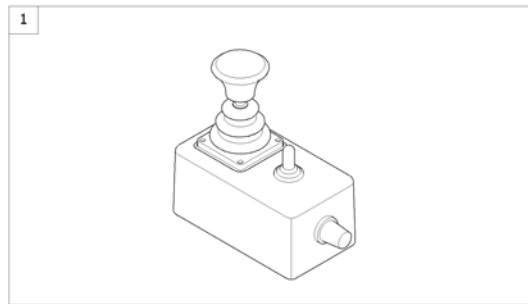

Remote Dual Control with Brackets

1574292 00

Pos.	Part number	Description	Valid from → until	Qty
1	6001425	ACS dual control <i>[1291/1292]</i>		1
2	-	Remote Bracket Dual Control for Max Seat		1
3	-	Remote Bracket Dual Control for Modulite Seat		1