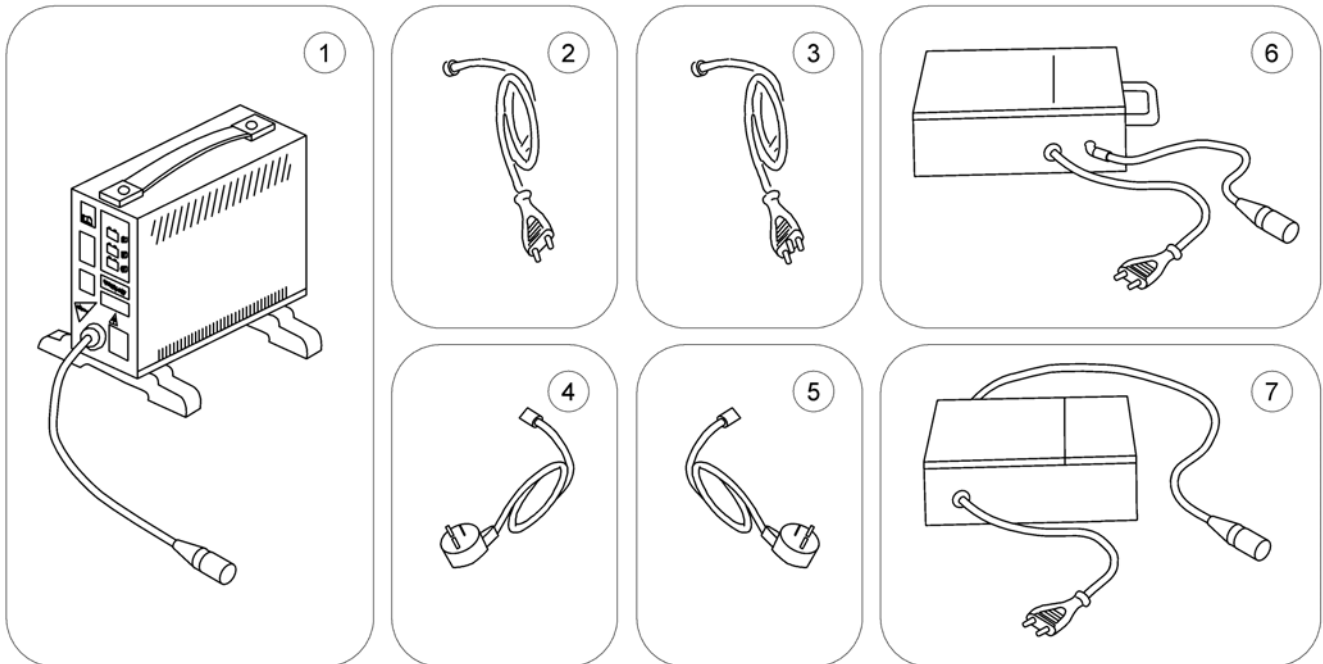

Charger

1583312.00

Pos.	Part number	Description	Valid from → until	Qty
1	SPP51981	Charger 8A for Batteries up to 73Ah (without power cord) [1343]		1
2	P21079	Power Cord, Continental Shockproof Plug [for 1343]		1
3	1443841	Power Cord, Swiss [for 1343]		1
4	P21080	Power Cord, UK [for 1343]		1
5	SP1553849	Power Cord, Israel [for 1343]		1
6	5813987	Charger 8A, Gi Popular (Sweden only) [1388]		1
7	SP1545511	Charger 10A, LADAC, incl. power cord continental shockproof [1389]		1