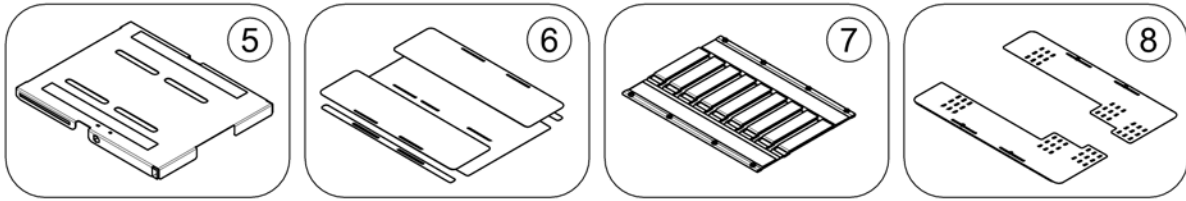

Modulite Seat

1582372.000

Pos.	Part number	Description	Valid from → until	Qty
1	-	man. settable Tilt [1091]		1
2	-	powered simple Tilt 20° [1092]		1
3	-	powered Tilt 0°-30° [1093]		1
4	-	Lifter [1094]		1
5	-	One Piece Seat Plate [2110]		1
6	-	Telescopic Seat Frame and Plate [2111]		1
7	-	Telescopic Seat Frame and Sling Seat [2112]		1
8	-	Telescopic Seat Frame and Universal Adapter [2109]		1
9	-	Seat Cushion		1