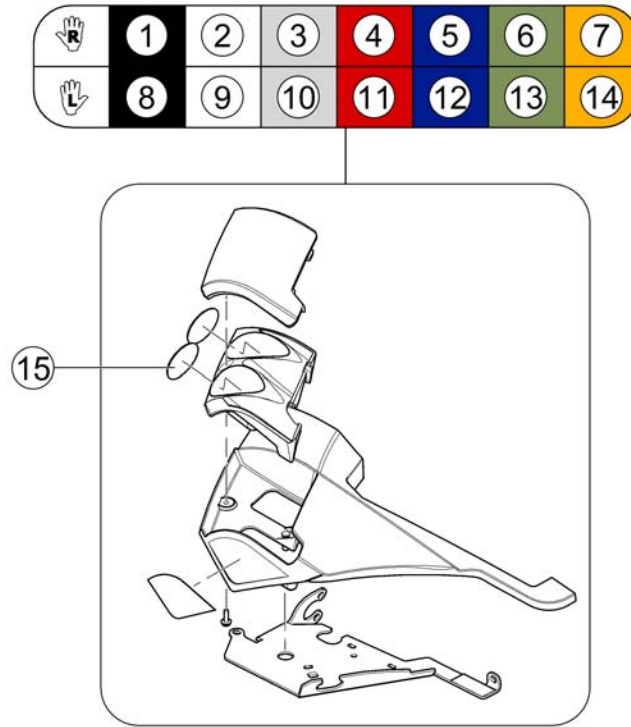

Bezel Shroud

1583256 Rev

Pos.	Part number	Description	Valid from → until	Qty
1	SP1179237	Coloured Bezel Shroud RH w/ Mount Wet Black		1
2	SP1179238	Coloured Bezel Shroud RH w/ Mount Artic White		1
3	SP1179239	Coloured Bezel Shroud RH w/ Mount Electric Silver		1
4	SP1179240	Coloured Bezel Shroud RH w/ Mount Electric Red		1
5	SP1179241	Coloured Bezel Shroud RH w/ Mount Electric Blue		1
6	SP1179242	Coloured Bezel Shroud RH w/ Mount Aviator Green		1
7	SP1179243	Coloured Bezel Shroud RH w/ Mount Desert Orange		1
8	SP1179244	Coloured Bezel Shroud LH w/ Mount Wet Black		1
9	SP1179245	Coloured Bezel Shroud LH w/ Mount Artic White		1
10	SP1179246	Coloured Bezel Shroud LH w/ Mount Electric Silver		1
11	SP1179247	Coloured Bezel Shroud LH w/ Mount Electric Red		1
12	SP1179248	Coloured Bezel Shroud LH w/ Mount Electric Blue		1
13	SP1179249	Coloured Bezel Shroud LH w/ Mount Aviator Green		1
14	SP1179250	Coloured Bezel Shroud LH w/ Mount Desert Orange		1
15	SP1540286	Reflector-Kit (4pcs), red, Dia. 28mm		1