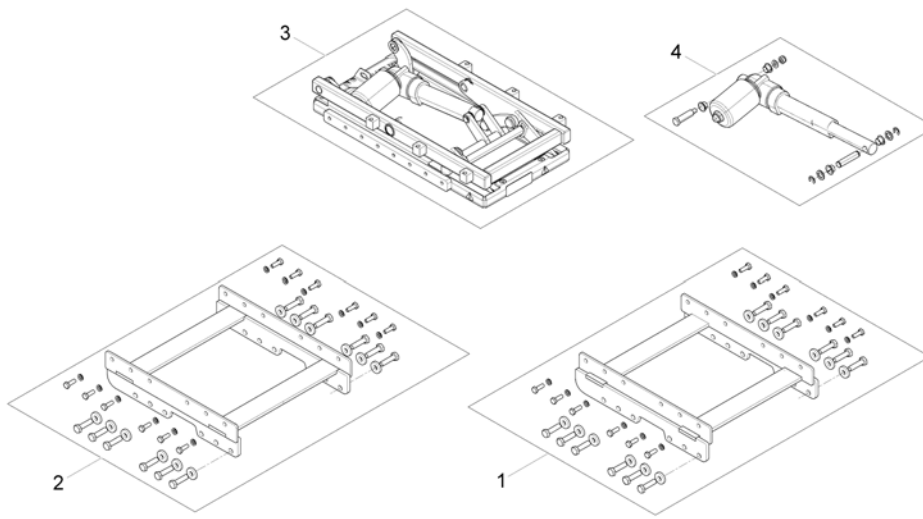

157302.iss

Pos.	Part number	Description	Valid from → until	Qty
1	SP1568426	Lifter- /Tilt Bracket for wide Base		1
2	SP1568424	Lifter- /Tilt Bracket for narrow Base		1
3	SP1558714	Tilt unit		1
4	SP1571809	Actuator		1
-	SP1570291	Adapter Cable		1