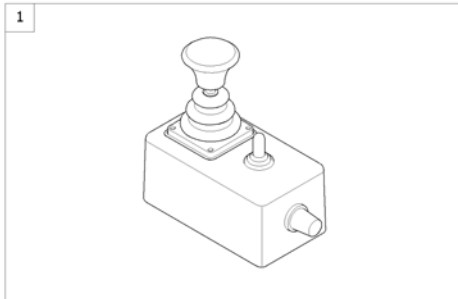

Remote Dual Control with Brackets

1563329.iss

Pos.	Part number	Description	Valid from → until	Qty
1	1444717	Shark Dual Control, switchable <i>[1891/1892]</i>		1
2	-	Remote Bracket Dual Control <i>[1891/1892]</i>		1