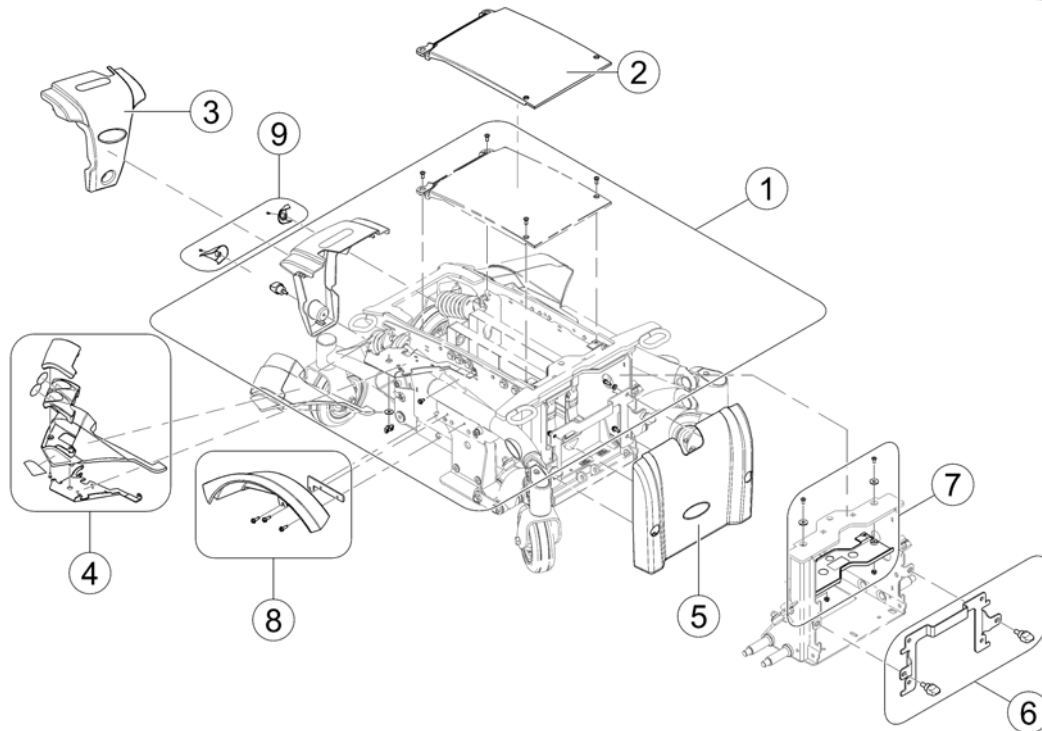

Shrouds Wide Base

1583238.00

Pos.	Part number	Description	Valid from → until	Qty
1	SP1179326	Kit, Shroud Hardware		1
2	SP1174636	Shroud, Center, black - Wide Base		1
3	-	Rear Shrouds - Wide Base		1
4	-	Bezel Shroud		1
5	-	Front Shroud - Wide Base		1
6	SP1179898	Front Shroud, Bracket & Hardware - Wide Base		1
7	SP1179739	Isolation Shroud Assy - Wide Base		1
8	-	Fender		1
9	-	Rear Caps		1