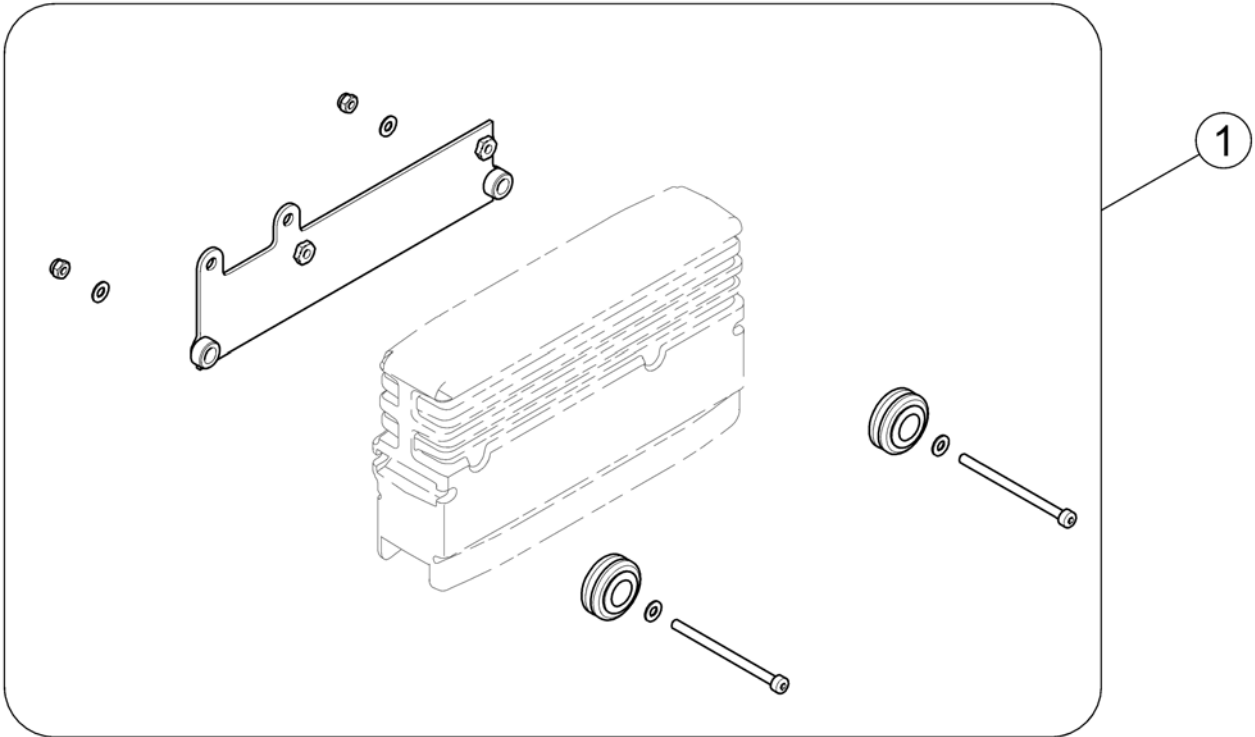

Bracket for Power Modul Wide Base

1583336.iso

Pos.	Part number	Description	Valid from → until	Qty
1	SP1583340	Bracket Power Module		1