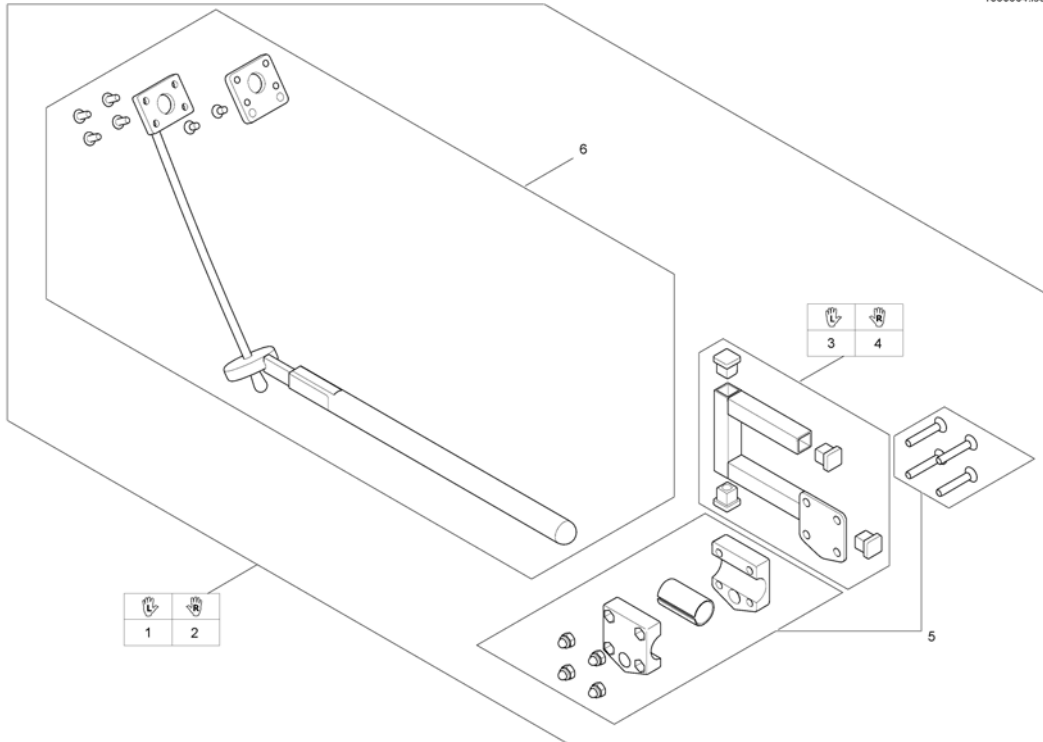

# Remote Bracket Standard

1560654.iso

Pos.	Part number	Description	Valid from → until	Qty
1	SP1509718	Remote Bracket G91/G91S LH, cpl		1
2	SP1509690	Remote Bracket G91/G91S RH, cpl.		1
3	SP1509716	Adapter G91 LH		1
4	SP1509711	Adapter G91 RH		1
5	SP1527503	Gripper clamp cpl.		1
6	SP1527504	Swan neck remote bracket with adapter plate		1