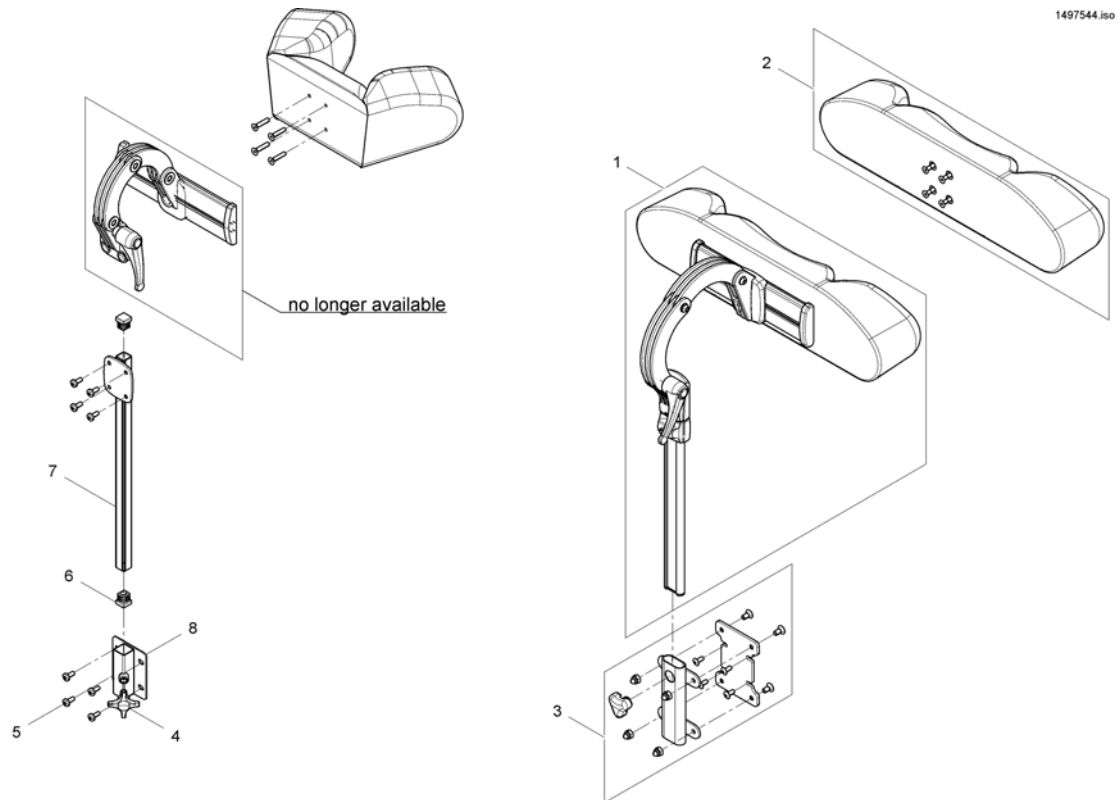

Headrest sidewise adjustable

Pos.	Part number	Description	Valid from → until	Qty
1	SP1530119	Headrest, sidewise adjustable, cpl. - Dartex TR26		1
2	SP1422865	Headrest cushion contour black, without bracket		1
2	1422866	HEADREST PAD STD./CONTOUR GREY		1
2	SP1522214	HEADREST PAD STD./CONTOUR BLACK PLUSH		1
3	SP1544680	MOUNTING-KIT		1
4	256099	Wing Screw M8 X 20 639		1
5	D30197	Lens head screw DIN7985-M05x12-4.8 zc		1
6	L01055	Plug 15x15mm		1
7	1451639-0205	Headrest REA Angle Adjustment		1
8	26002351	Tube Headrest		1