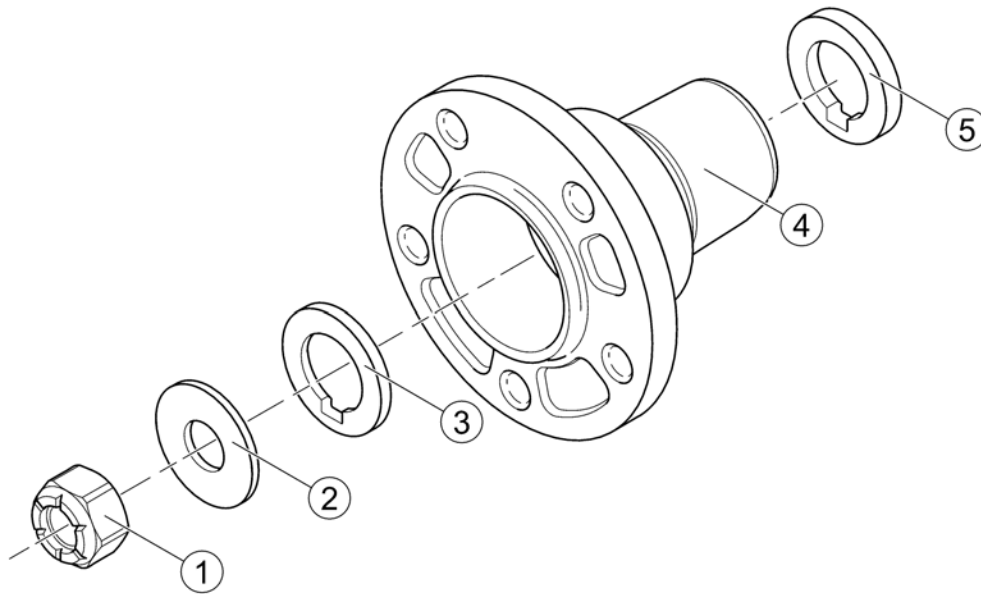

Wheel Hub 5-hole

1583687 Rev

Pos.	Part number	Description	Valid from → until	Qty
1	F00108	Hexagon nut DIN985-M12x1,5 zc		1
2	G00104	Washer DIN125-Ø13 zc		1
3	SP1544342	Washer with feather nut, 5mm thick, d=19mm		1
4	SP1163728	Wheel hub 5-hole		1
5	SP1163729	Spacer, Hub, 5mm thick		1