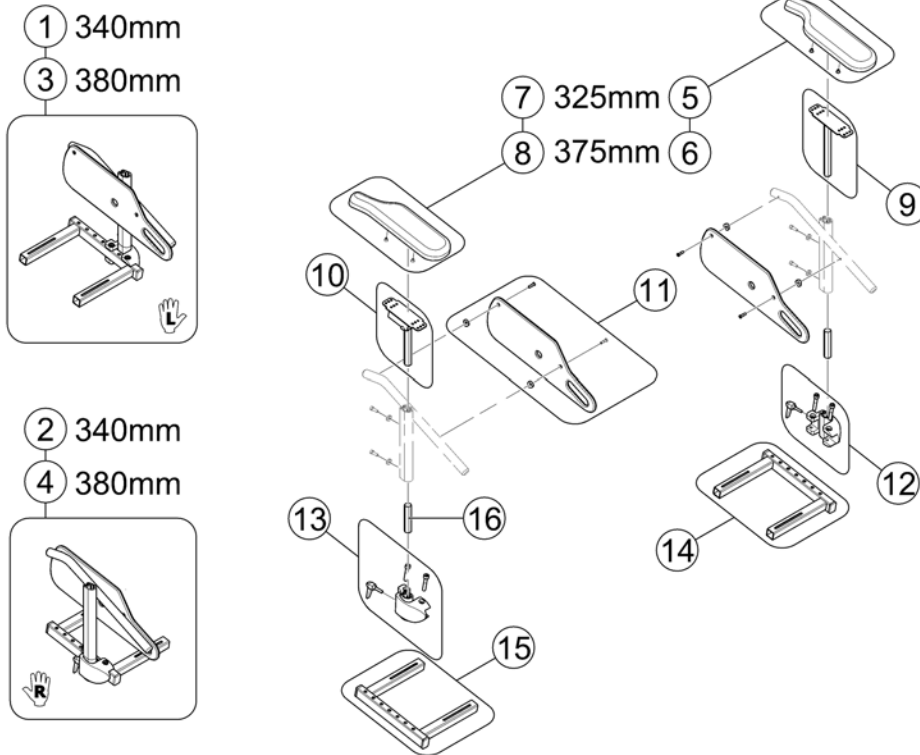

Armrests for Max Seat

1583900.kim

Pos.	Part number	Description	Valid from → until	Qty
1	SP1583906	Siderest 340mm LH, without Armrest - Max Seat		1
2	SP1583907	Siderest 340mm RH, without Armrest - Max Seat		1
3	SP1583908	Siderest 380mm LH, without Armrest - Max Seat		1
4	SP1583909	Siderest 380mm RH, without Armrest - Max Seat		1
5	SP1443004	Armpad, Standard (325mm), LH		1
6	SP1528846	Armpad, Extended (375mm), LH		1
7	SP1449043	Armpad, Standard (325mm), RH		1
8	SP1528845	Armpad, Extended (375mm), RH		1
9	SP1510857	Armpad holder LH		1
10	SP1510856	Armpad holder RH		1
11	SP1428078	Skirtguard, seat depth 410mm		1
12	SP1541647	Clamp, LH, cpl.		1
13	SP1541646	Clamp, RH, cpl.		1
14	SP1537209	Bracket, cpl., LH		1
15	SP1537208	Bracket, cpl., RH		1
16	1422092-0002	CONNECTION PIECE		1