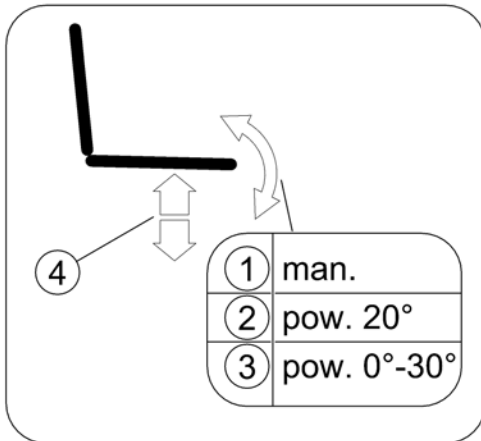

Modulite Seat

1582372.000

Pos.	Part number	Description	Valid from → until	Qty
1	-	man. settable Tilt [1091]		1
2	-	powered simple Tilt 20° [1092]		1
3	-	powered Tilt 0°-30° [1093]		1
4	-	Lifter [1094]		1
5	-	One Piece Seat Plate [2110]		1
6	-	Telescopic Seat Frame and Plate [2111]		1
7	-	Telescopic Seat Frame and Sling Seat [2112]		1
8	-	Telescopic Seat Frame and Universal Adapter [2109]		1
9	-	Seat Cushion		1