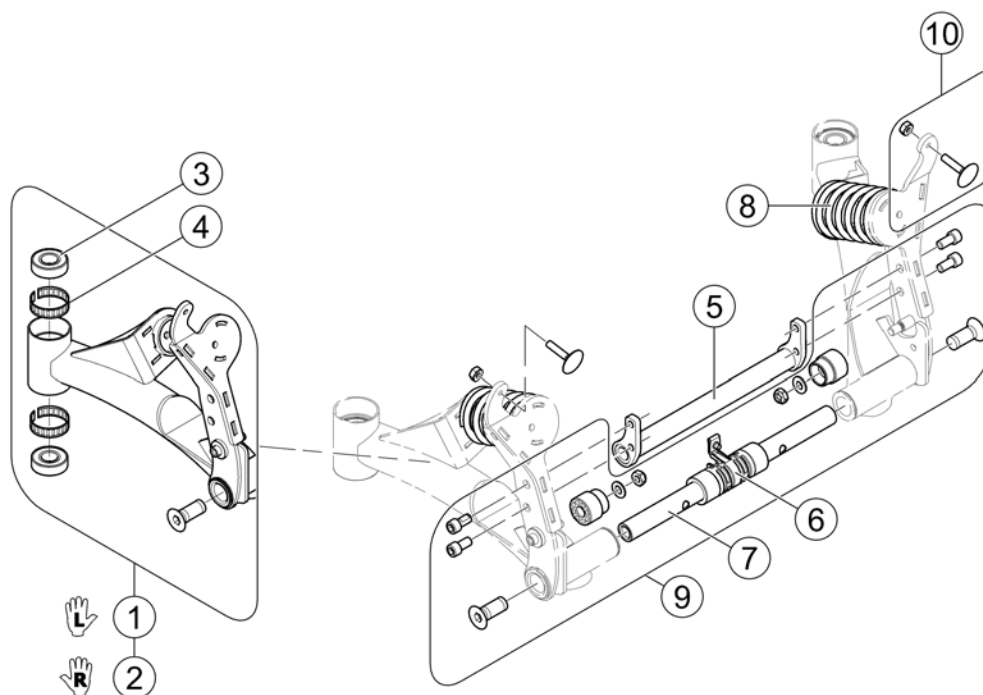

Rear Pivot Wide Base

1543285.000

Pos.	Part number	Description	Valid from → until	Qty
1	SP1179094	Kit, Rear Swing Arm Assy w/ Hardware, black, LH		1
2	SP1179093	Kit, Rear Swing Arm Assy w/ Hardware, black, RH		1
3	SP40117X006	Bearing (5/8 ")		1
4	SP1110717	Ring, Tolerance		1
5	SP1176365	Crossmember, Pivot, black, Widebase		1
6	SP1523166	Bushing Assembly, Center		1
7	SP1155020	Bar, Pivot - Wide Base		1
8	SP1579643	Spring - silver		1
9	SP1523177	Kit, Pivot Assembly Hardware		1
10	SP1151949	Kit, Elevator Bolt w/ Keps Nut (1/4-20)		1