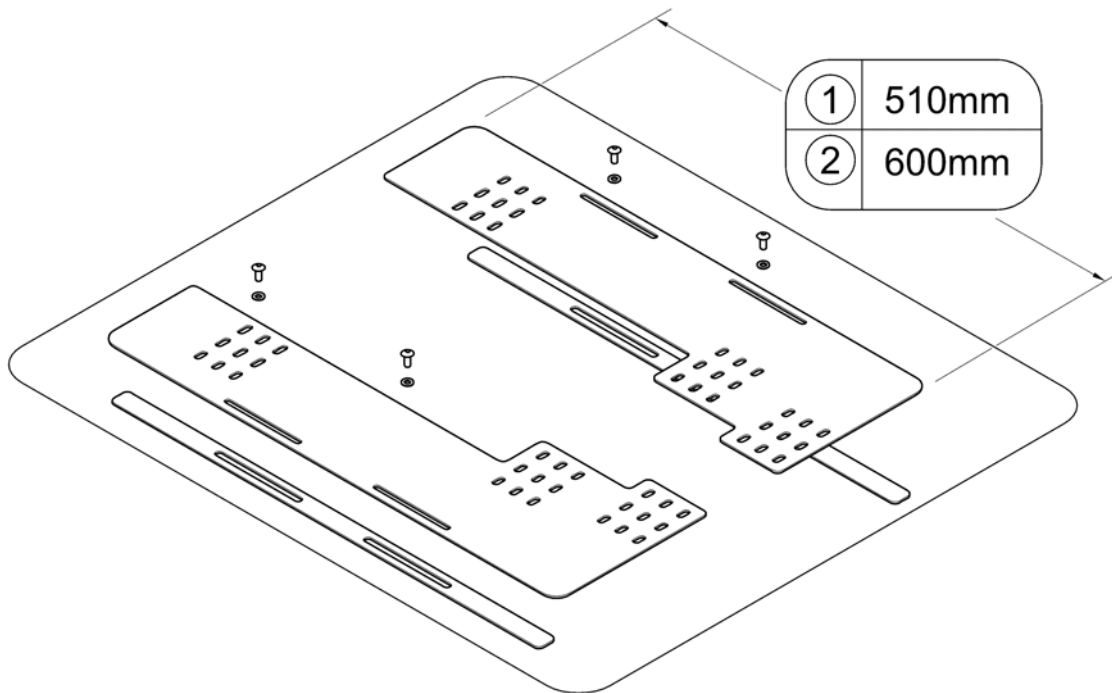

Adapter Kit for Universal Seat

1582430.iso

Pos.	Part number	Description	Valid from → until	Qty
1	SP1580750	Adapter Kit for Universal Seat 510mm		1
2	SP1580759	Adapter Kit for Universal Seat 600mm		1