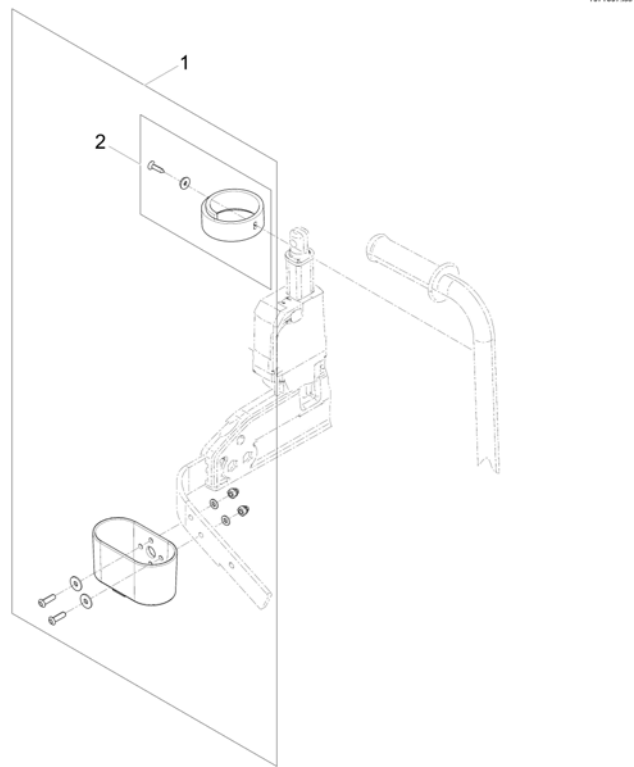

Cane holder (Modulite: back posts pow recliner)

Pos.	Part number	Description	Valid from → until	Qty
1	SP1570382	Cane holder, powered backrest		1
2	SP1420493	Belt for caneholder		1