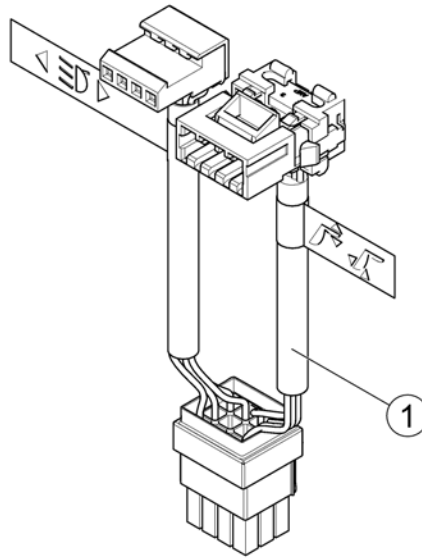

# Cables Shark

1583705.000

Pos.	Part number	Description	Valid from → until	Qty
1	1488951	Wire Harness Shark - electrical adjustments & light		1