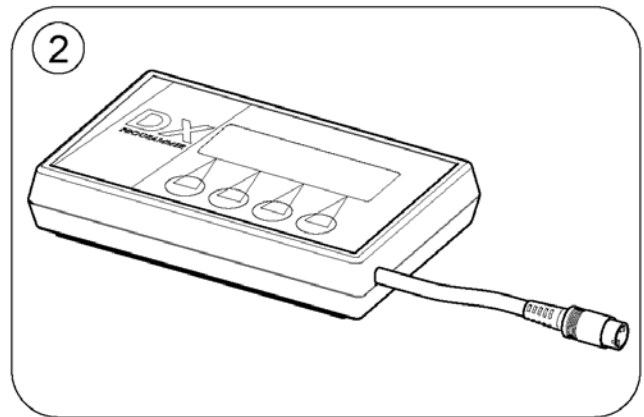

Programming Kits

1584805 iso

Pos.	Part number	Description	Valid from → until	Qty
1	1449280	USW wizard dongle kit, EDL-USW, cpl.		1
2	6001450	Hand Programmer, Instrucions In French, German, Spanish		1
	SP1441551	Programming Adapter Shark DK-ADAPT (necessary to program Shark)		1