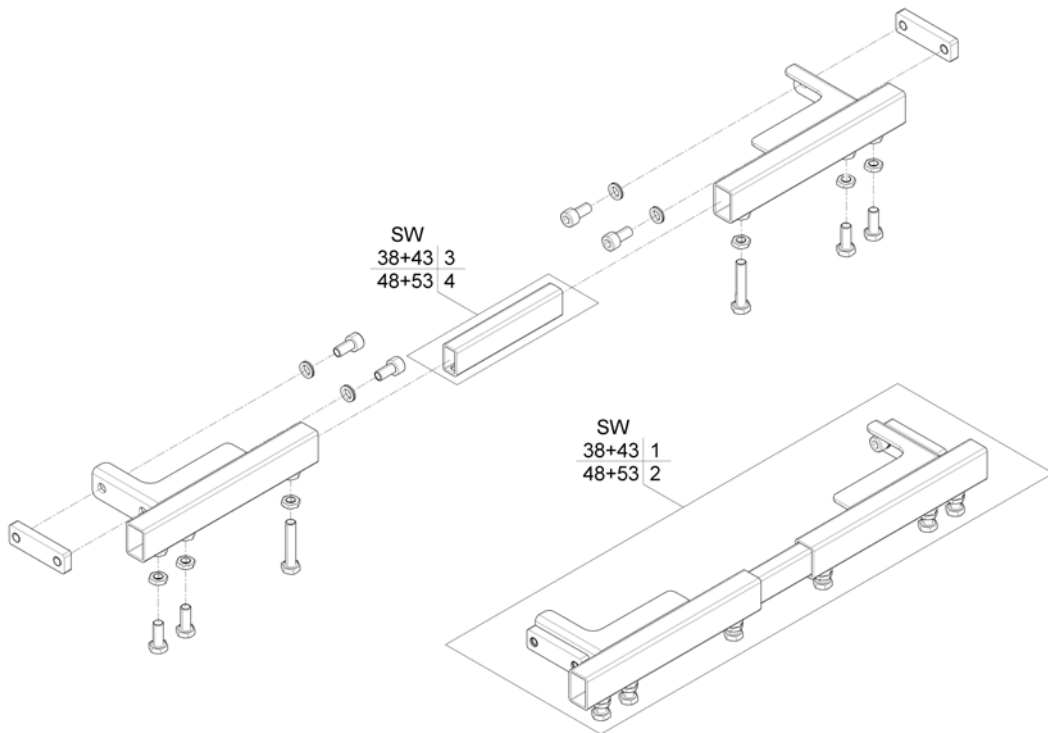

Legrest Support

1572021.000

Pos.	Part number	Description	Valid from → until	Qty
1	SP1558935	Legrest Support SW38+43, cpl.		1
2	SP1559294	Legrest Support SW48+53, cpl.		1
3	SP1558134	Connection Tube SW380+430mm		1
4	SP1558135	Connection Tube SW480+530mm		1