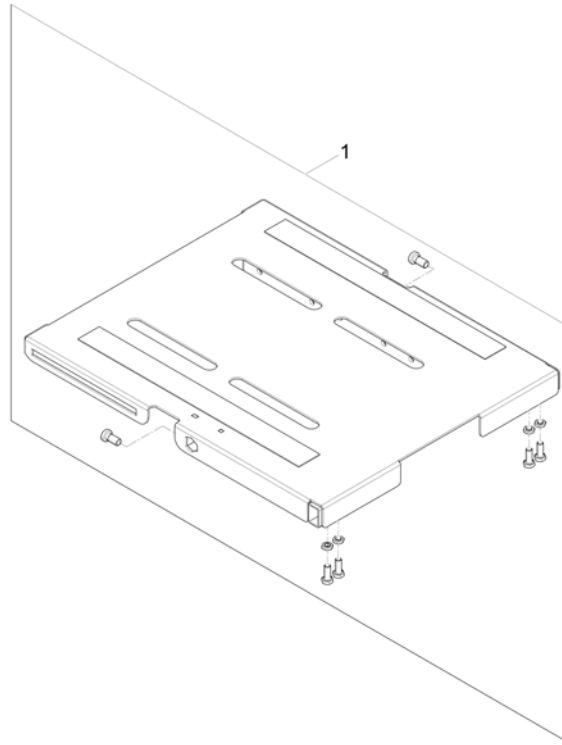

One Piece Seat Plate

1571064.000

Pos.	Part number	Description	Valid from → until	Qty
1	SP1571297	One Piece Seat Plate		1