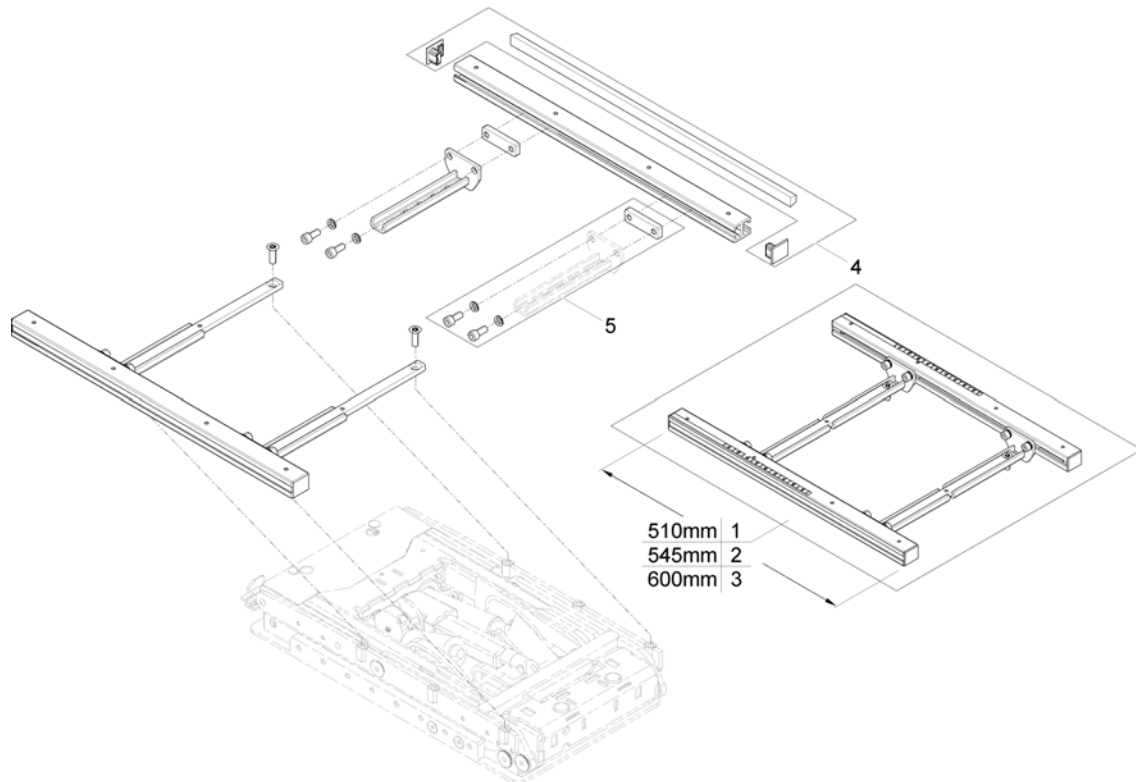

# Telescopic Seat Frame for man. / pow. 20° Tilt

1582402\_00

Pos.	Part number	Description	Valid from → until	Qty
-	SP1588443	Seat Rails 510mm (2pcs kit)		1
-	SP1588444	Seat Rails 545mm (2pcs kit)		1
-	SP1588445	Seat Rails 600mm (2pcs kit)		1
1	SP1572978	Seatframe 510mm, cpl., pre set up to SW 43cm		1
2	SP1582217	Seatframe 545mm, cpl., pre set up to SW 43cm		1
3	SP1582741	Seatframe 600mm, cpl., pre set up to SW 43cm		1
4	SP1571810	Sealing strap with plugs		1
5	SP1571811	Groove stone with mounting parts		1
6	SP1555400	Adjustment Tube		1

## Telescopic Seat Frame for Tilt 30° / Lifter

1582427.iso

Pos.	Part number	Description	Valid from → until	Qty
-	SP1588443	Seat Rails 510mm (2pcs kit)		1
-	SP1588444	Seat Rails 545mm (2pcs kit)		1
-	SP1588445	Seat Rails 600mm (2pcs kit)		1
1	SP1572993	Seatframe 510mm, pre set up to SW 430mm, cpl.		1
2	SP1582230	Seatframe 545mm, pre set up to SW 430mm, cpl.		1
3	SP1582742	Seatframe 600mm, pre set up to SW 430mm, cpl.		1
4	SP1571810	Sealing strap with plugs		1
5	SP1571811	Groove stone with mounting parts		1