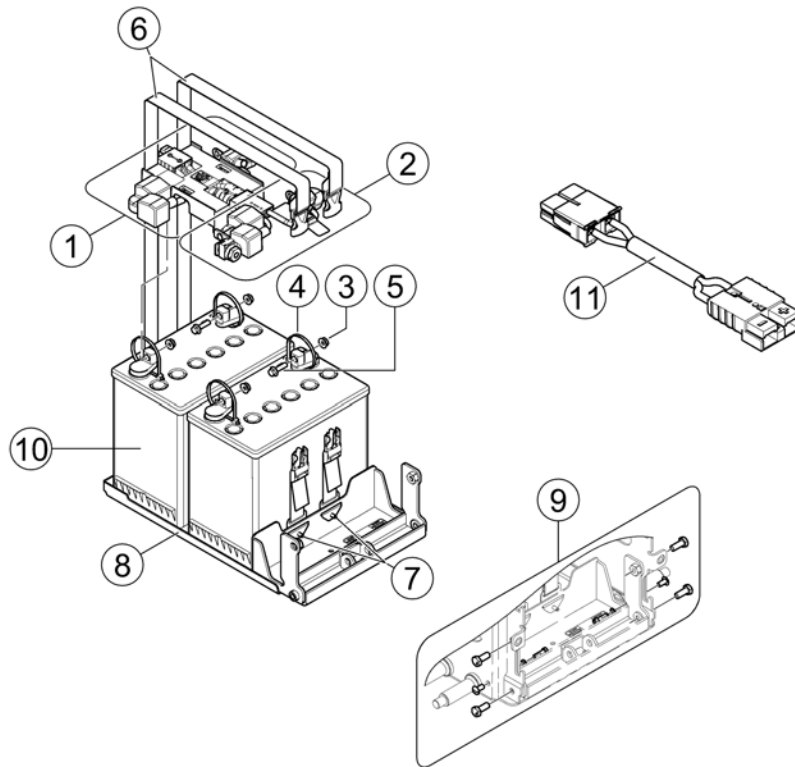

Battery, Tray & Wire Harness - Narrow Base

1583311.00

Pos.	Part number	Description	Valid from → until	Qty
-	SP1523150	Strip, Self Adhesive Wear (2-1/2"Long x1/2"Wide)		1
1	SP1120363	Kit, Battery Wiring w/Terminal Hardware, rear		1
2	SP1120362	Kit, Battery Wiring w/Terminal Hardware, front		1
4	SP1522970	Package, Cable Ties (11-1/2"Long)		1
5	SP1522972	Screw, Hex Flange Whiz Lock (1/4-20x7/8")		4
6	SP1144682	Battery strap		1
7	SP1523266	Rivet (3/16 x7/16")		4
8	SP1179722	Kit, Battery Tray Assy - Narrow Base		1
9	SP1179896	Kit, Battery Tray Stop Hardware		1
10	PG50989	Battery, 12V/50,9Ah C20, GEL		2
11	SP1527780	Battery Cable ACS2		1