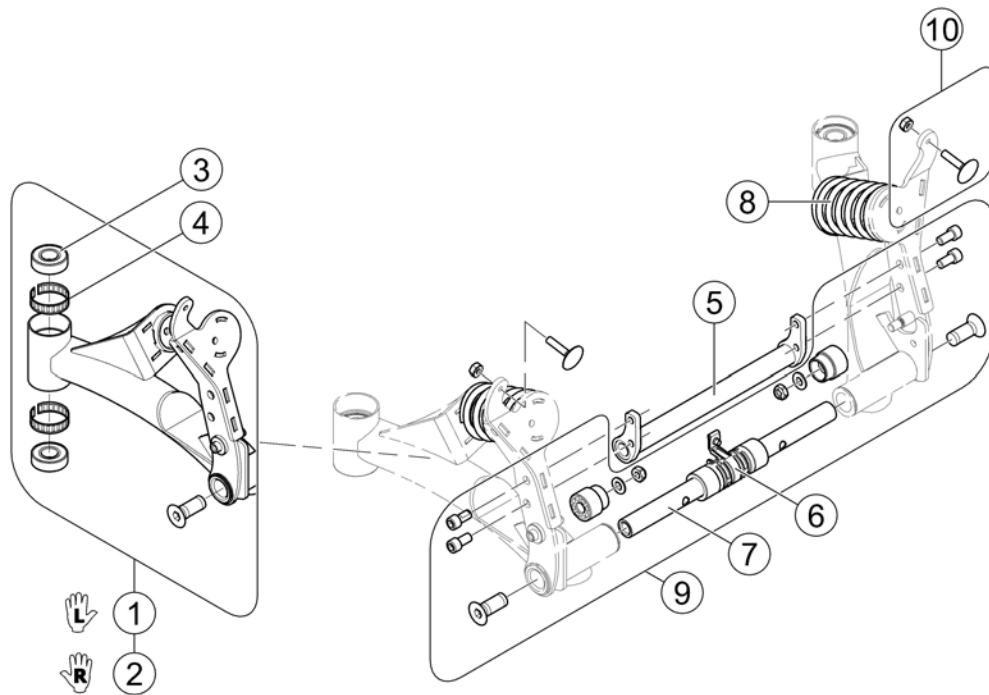

Rear Pivot Narrow Base

1543285 Rev

Pos.	Part number	Description	Valid from → until	Qty
1	SP1179094	Kit, Rear Swing Arm Assy w/ Hardware, black, LH		1
2	SP1179093	Kit, Rear Swing Arm Assy w/ Hardware, black, RH		1
3	SP40117X006	Bearing (5/8 ")		1
4	SP1110717	Ring, Tolerance		1
5	SP1176604	Crossmember, Pivot, black - Narrow Base		1
6	SP1523166	Bushing Assembly, Center		1
7	SP1155018	No description available.		1
8	SP1579643	Spring - silver		1
9	SP1523177	Kit, Pivot Assembly Hardware		1
10	SP1151949	Kit, Elevator Bolt w/ Keps Nut (1/4-20)		1