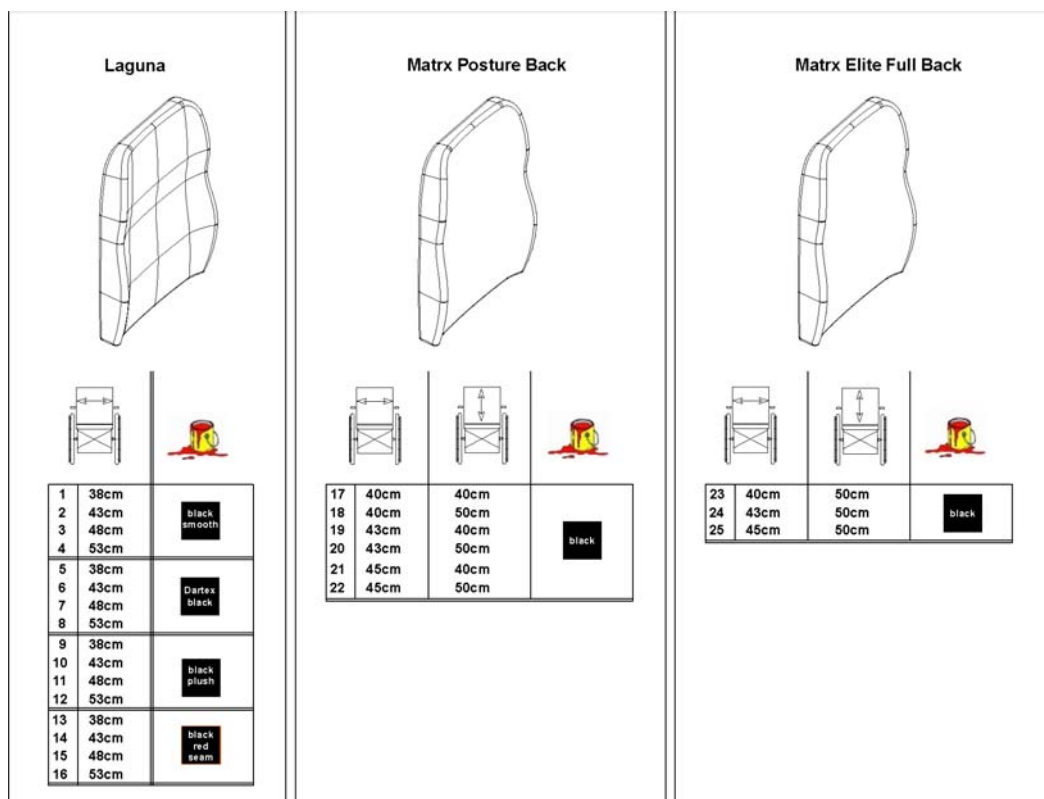

Backrest Cushion

1573106.no

Pos.	Part number	Description	Valid from → until	Qty
1	SP1529585	Backrestcushion Laguna shape, Black, 38cm <i>[2173+2151]</i>		1
2	SP1529586	Backrestcushion Laguna shape, Black, 43cm <i>[2173+2151]</i>		1
3	SP1529587	Backrestcushion Laguna shape, Black, 48cm <i>[2173+2151]</i>		1
4	SP1529596	Backrestcushion Laguna shape, Black, 53cm <i>[2173+2151]</i>		1
5	SP1529538-TR26	Backrest cushion Laguna SW 38 Black Dartex <i>[2173+2152]</i>		1
6	SP1529539-TR26	Backrest cushion Laguna SW 43 Black Dartex <i>[2173+2152]</i>		1
7	SP1529540-TR26	Backrest cushion Laguna SW 48 Black Dartex <i>[2173+2152]</i>		1
8	SP1529545-TR26	Backrest cushion Laguna SW 53 Black Dartex <i>[2173+2152]</i>		1
9	SP1529538-TR35	Backrest cushion Laguna SW 38 Black Plush <i>[2173+2154]</i>		1
10	SP1529539-TR35	Backrest cushion Laguna SW 43 Black Plush <i>[2173+2154]</i>		1
11	SP1529540-TR35	Backrest cushion Laguna SW 48 Black Plush <i>[2173+2154]</i>		1
12	SP1529545-TR35	Backrest cushion Laguna SW 53 Black Plush <i>[2173+2154]</i>		1
13	SP1529538	Backrestcushion Laguna shape, Black with orange seam, 38cm <i>[2173+2153]</i>		1
14	SP1529539	Backrestcushion Laguna shape, Black with orange seam, 43cm <i>[2173+2153]</i>		1
15	SP1529540	Backrestcushion Laguna shape, Black with orange seam, 48cm <i>[2173+2153]</i>		1
16	SP1529545	Backrestcushion Laguna shape, Black with orange seam, 53cm <i>[2173+2153]</i>		1
17	SP1531762	Matrix "Posture Back" Back 40x40cm (16" x 16") <i>[2174]</i>		1
18	SP1531763	Matrix "Posture Back" Back 40x50cm (16" x 20") <i>[2175]</i>		1