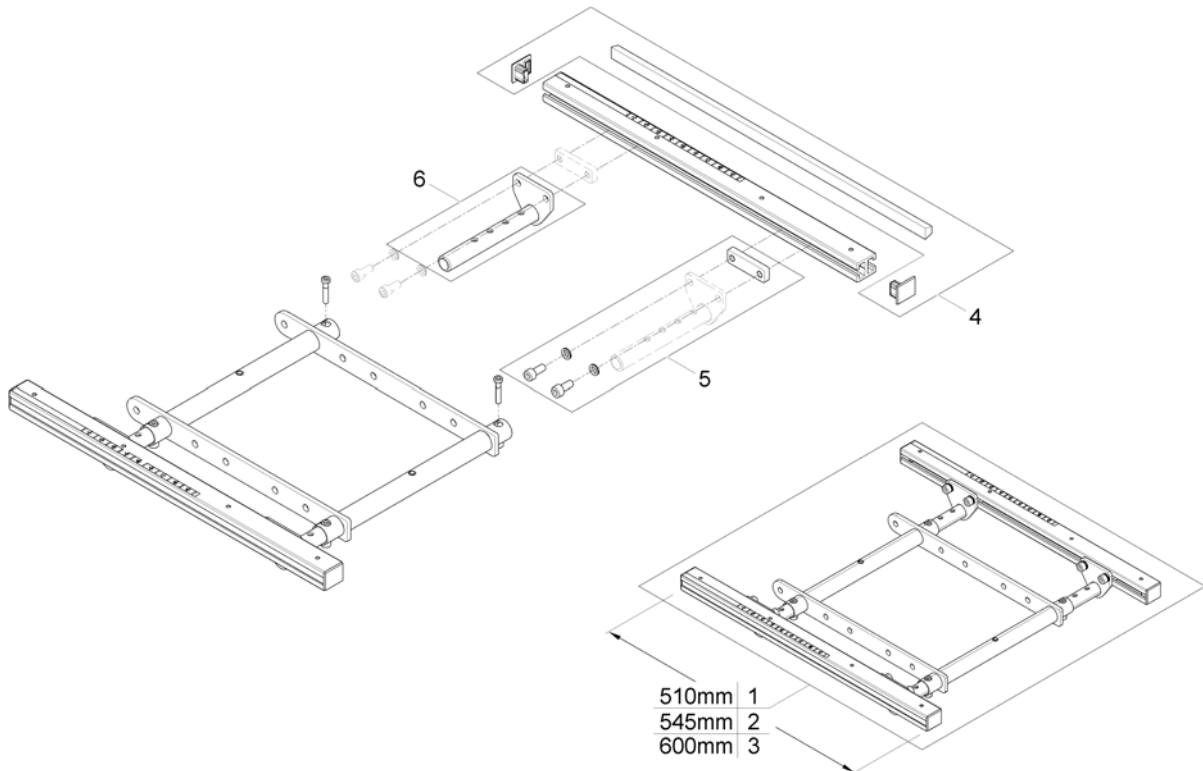

Telescopic Seat Frame for man. / pow. 20° Tilt

1582402_00

Pos.	Part number	Description	Valid from → until	Qty
-	SP1588443	Seat Rails 510mm (2pcs kit)		1
-	SP1588444	Seat Rails 545mm (2pcs kit)		1
-	SP1588445	Seat Rails 600mm (2pcs kit)		1
1	SP1572978	Seatframe 510mm, cpl., pre set up to SW 43cm		1
2	SP1582217	Seatframe 545mm, cpl., pre set up to SW 43cm		1
3	SP1582741	Seatframe 600mm, cpl., pre set up to SW 43cm		1
4	SP1571810	Sealing strap with plugs		1
5	SP1571811	Groove stone with mounting parts		1
6	SP1555400	Adjustment Tube		1