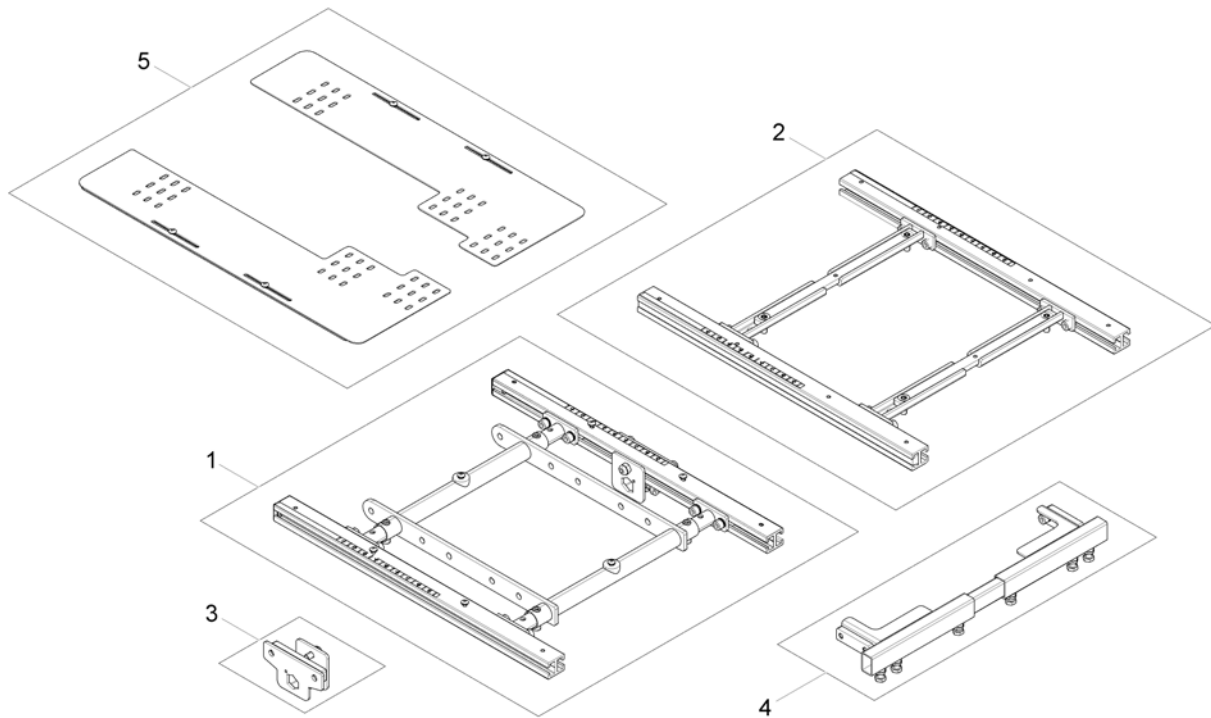

Telescopic Seat Frame and Universal Adapter

1581864 iso

Pos.	Part number	Description	Valid from → until	Qty
1	-	Telescopic Seat Frame for man. /pow. 20° Tilt		1
2	-	Telescopic Seat Frame for Tilt 30° / Lifter		1
3	-	Armrest Bracket		1
4	-	Legrest Support		1
5	-	Adapter Kit for Universal Seat		1