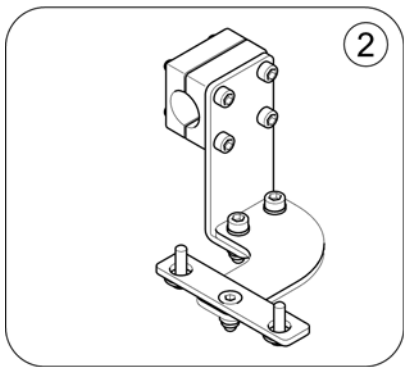

1583353.no

Pos.	Part number	Description	Valid from → until	Qty
1	6001425	ACS dual control [1291/1292]		1
2	-	Remote Bracket Dual Control for Modulite Seat		1