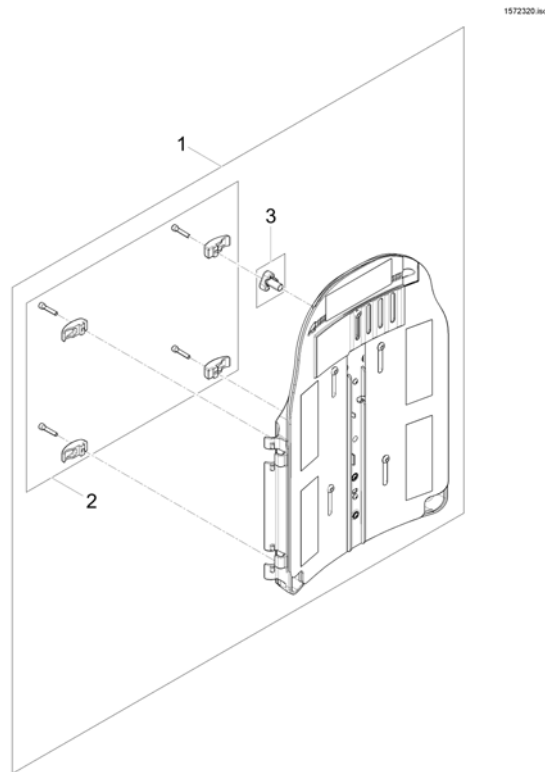

Flex3 adjustable Backrest Plate

Pos.	Part number	Description	Valid from → until	Qty
1	SP1568489	Flex3 backrest plate		1
2	SP1572321	Clamps		1
3	1497411	HANDWHEEL M12 LONG NECK/HEADREST		1