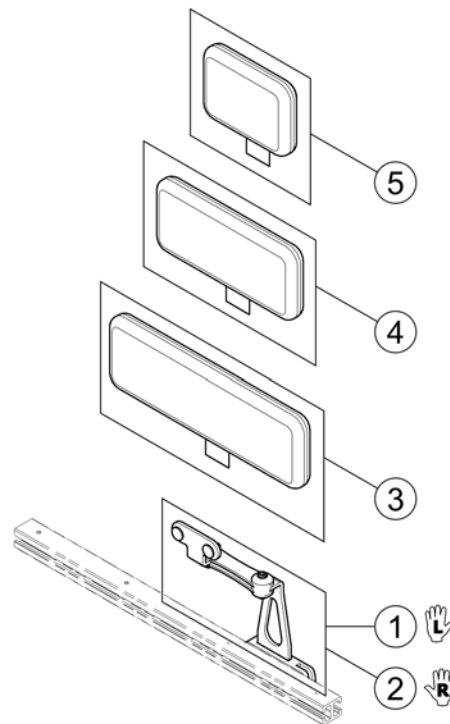

Hip Support

1585183 Rev

Pos.	Part number	Description	Valid from → until	Qty
1	SP1584411	Hip Support, Quick Release bracket, LH		1
2	SP1584410	Hip Support, Quick Release bracket, RH		1
3	SP1584414	Hip Support Pad, large (330x100 mm)		1
4	SP1584413	Hip Support Pad, medium (230x100 mm)		1
5	SP1584412	Hip Support Pad, small (140x100 mm)		1