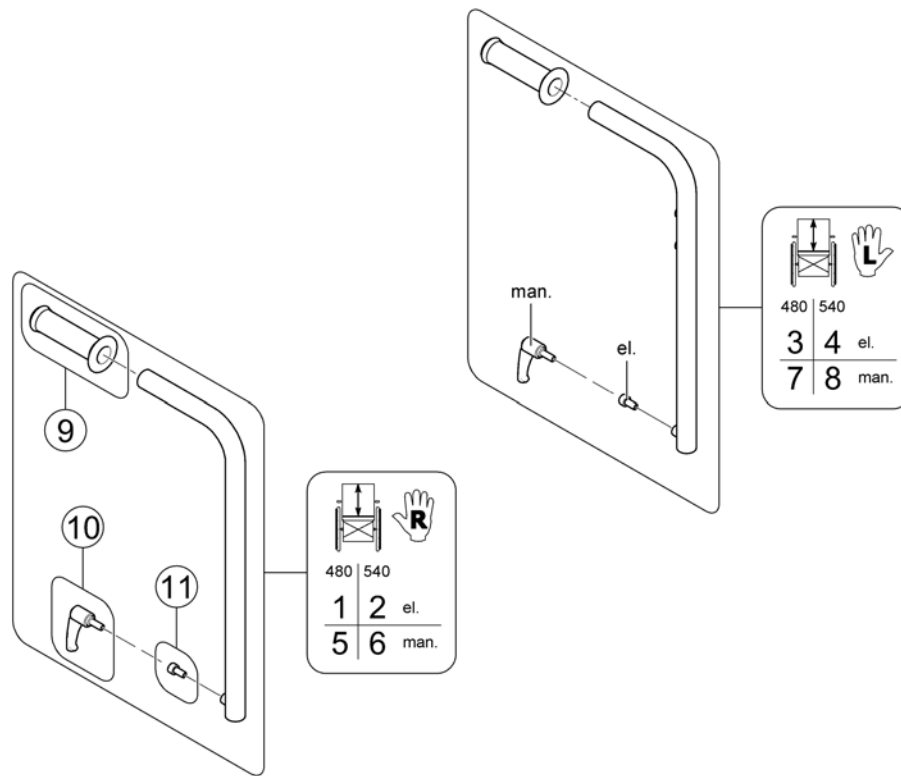

Backposts

Pos.	Part number	Description	Valid from → until	Qty
1	SP1587177	Backpost el. BH 480mm - RH <i>Compatible with Flip-Up & Following Armrest [2193/2192/2194] - replaces SP1563102</i>		1
2	SP1587184	Backpost el. BH 540mm - RH <i>Compatible with Flip-Up & Following Armrest [2193/2192/2194] - replaces SP1563103</i>		1
3	SP1587176	Backpost el. BH 480mm - LH <i>Compatible with Flip-Up & Following Armrest [2193/2192/2194] - replaces SP1560576</i>		1
4	SP1587183	Backpost el. BH 540mm - LH <i>Compatible with Flip-Up & Following Armrest [2193/2192/2194] - replaces SP1559578</i>		1
5	SP1587163	Backpost man. BH 480mm - RH <i>Compatible with Flip-Up & Following Armrest [2193/2192/2194] - replaces SP1572489</i>		1
6	SP1587182	Backpost man. BH 540mm - RH <i>Compatible with Flip-Up & Following Armrest [2193/2192/2194] - replaces SP1572490</i>		1
7	SP1587162	Backpost man. BH 480mm - LH <i>Compatible with Flip-Up & Following Armrest [2193/2192/2194] - replaces SP1572491</i>		1
8	SP1587178	Backpost man. BH 540mm - LH <i>Compatible with Flip-Up & Following Armrest [2193/2192/2194] - replaces SP1572492</i>		1
9	SP1563651	Handles (pair)		1
10	0021-70002	Indexable lever 63mm M8x16		1
11	1567999	Bolt M8x16 8.8 black DIN912		1