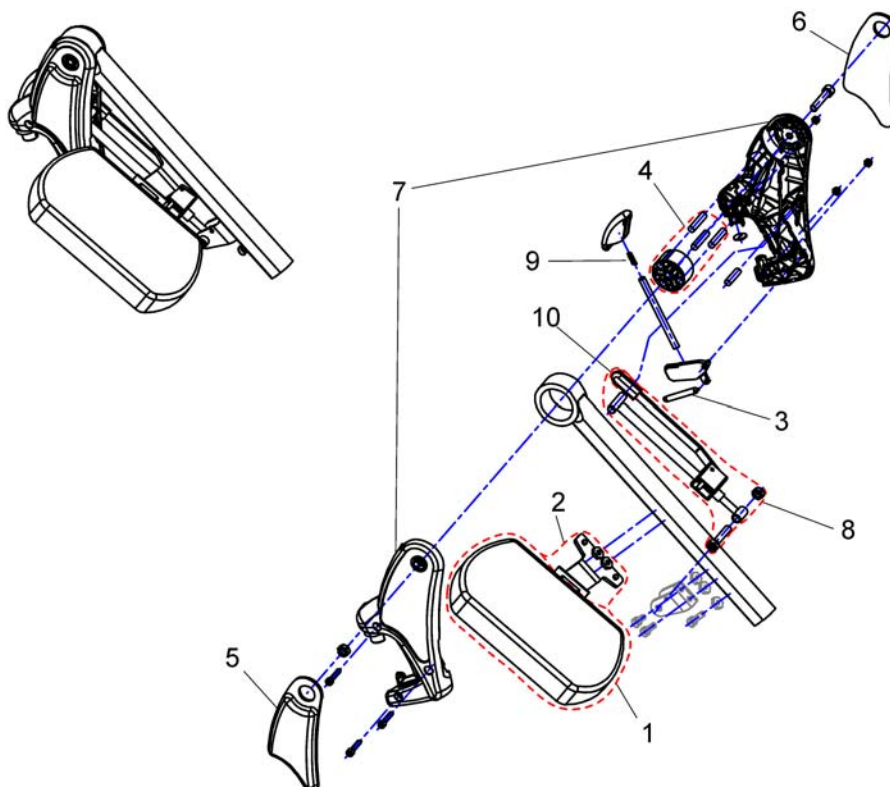

Hangers ADM LH/RH manual

1449409X.dwg

Pos.	Part number	Description	Valid from → until	Qty
1	6301333	Legrest calf pad		1
2	SP1450447	Calf Pad Holder Left Turnable, cpl.		1
2	SP1450446	Calf Pad Holder Right Turnable, cpl.		1
3	SPZ173178	Spring		1
4	SPZ174134	Floating Cylinder With Pin		1
5	SP1450410	Knee Upholstery LH		1
6	SP1450448	Knee Upholstery RH		1
7	SP1449293	Ad-Cover cpl.		1
8	SPZ174130	ADM Adjustment mechanism cpl.		1
9	SPN12196	Spring		1
10	SP1006490	Cap for tripping lever		1
11	SP1449410	Hanger ADM RH cpl.		1
11	SP1449409	Hanger ADM LH cpl.		1