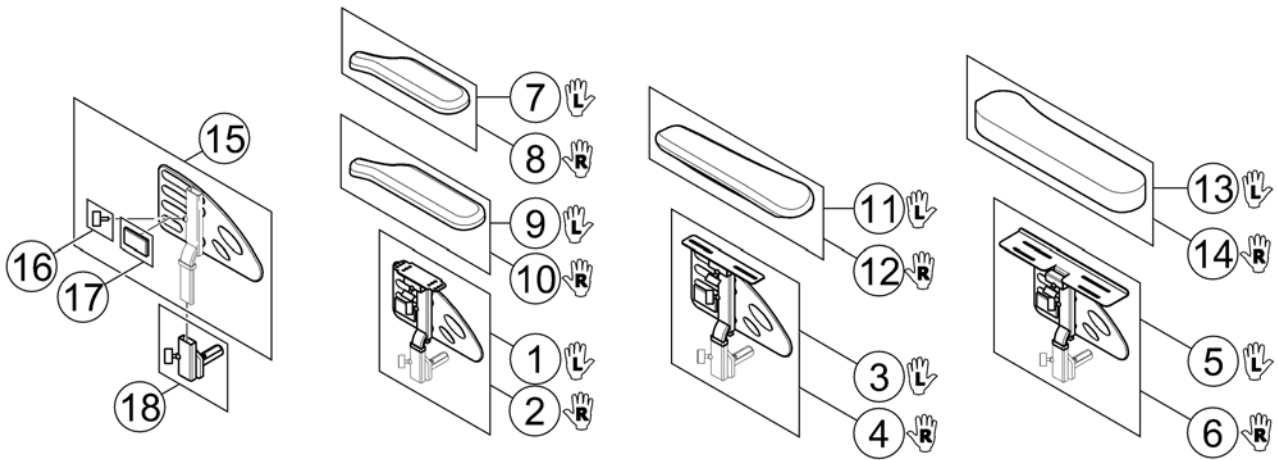

# Inrigged Armrest

1585180 iso

Pos.	Part number	Description	Valid from → until	Qty
1	SP1585448	Armrest LH (for Standard & Extended Armpad)		1
2	SP1585449	Armrest RH (for Standard & Extended Armpad)		1
3	SP1585450	Armrest LH (for Ergonomic Armpad)		1
4	SP1585451	Armrest RH (for Ergonomic Armpad)		1
5	SP1585452	Armrest LH (for Soft Armpad)		1
6	SP1585453	Armrest RH (for Soft Armpad)		1
7	SP1443004	Armpad, Standard (325mm), LH		1
8	SP1449043	Armpad, Standard (325mm), RH		1
9	SP1528846	Armpad, Extended (375mm), LH		1
10	SP1528845	Armpad, Extended (375mm), RH		1
11	SP1571589	Armpad, Ergonomic, LH		1
12	SP1571588	Armpad, Ergonomic, RH		1
13	SP1585068	Armpad, Soft, LH		1
14	SP1585069	Armpad, Soft, RH		1
15	SP1578119	Skirt Guard LH/RH		1
16	SPL10024	Wing Screw M6x16		1
17	SPP31298	Reflector, yellow		1
18	SP1567749	Siderest Bracket - LH/RH		1