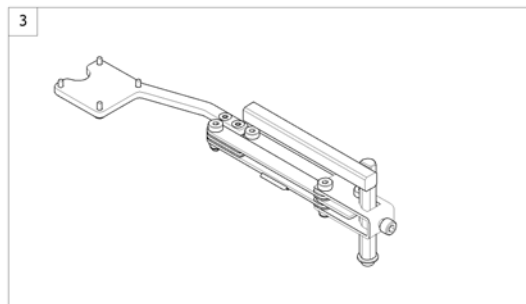

Pos.	Part number	Description	Valid from → until	Qty
1	SP1440677	Remote REM 34 [1611]		1
2	-	Remote Bracket Standard [1611+1207/1208]		1
3	-	Remote Bracket Swing away & height adjust. [1611+1707/1708]		1