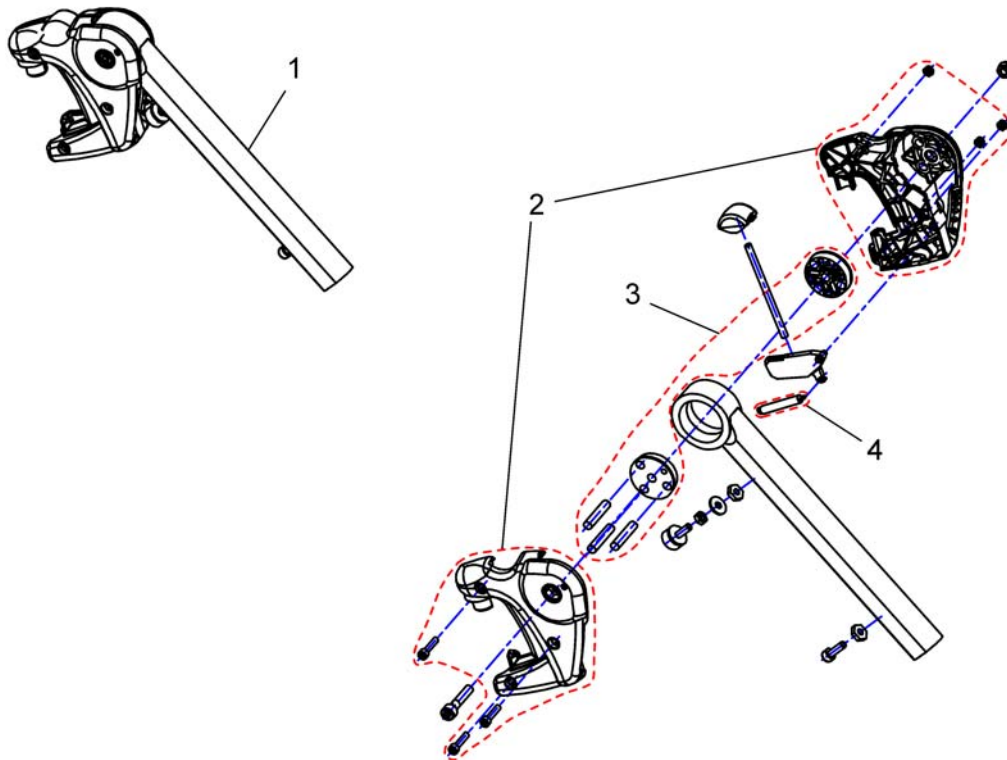

Hangers Vari F LH/RH

144934 / X.dwg

Pos.	Part number	Description	Valid from → until	Qty
1	SP1449347	Hanger Vari F LH cpl.		1
1	SP1449346	Hanger Vari F RH cpl.		1
2	SP1434955	Cover Legrest cpl.		1
3	1434956	Mechanic		1
4	SPZ173178	Spring		1