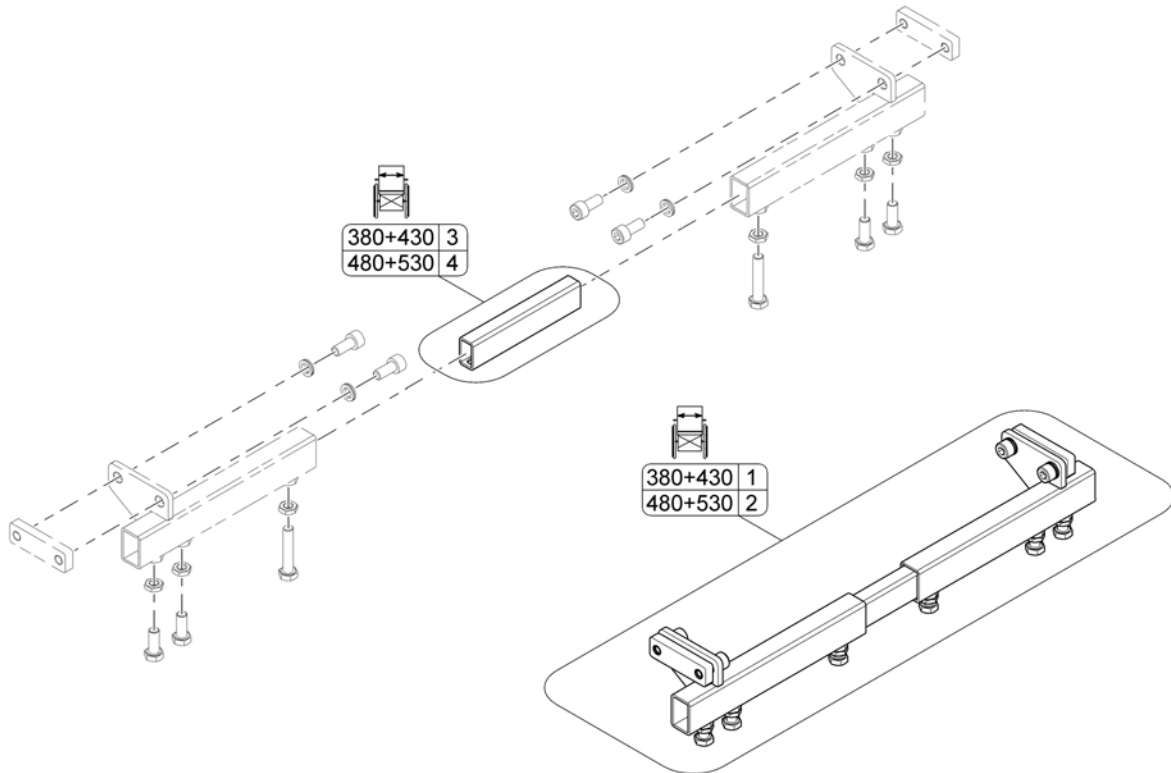

Legrest Support

1572030.060

Pos.	Part number	Description	Valid from → until	Qty
1	SP1559305	Legrest Support SW380+430mm, cpl.		1
2	SP1559307	Legrest Support SW480+530mm, cpl.		1
3	SP1558134	Connection Tube SW380+430mm		1
4	SP1558135	Connection Tube SW480+530mm		1