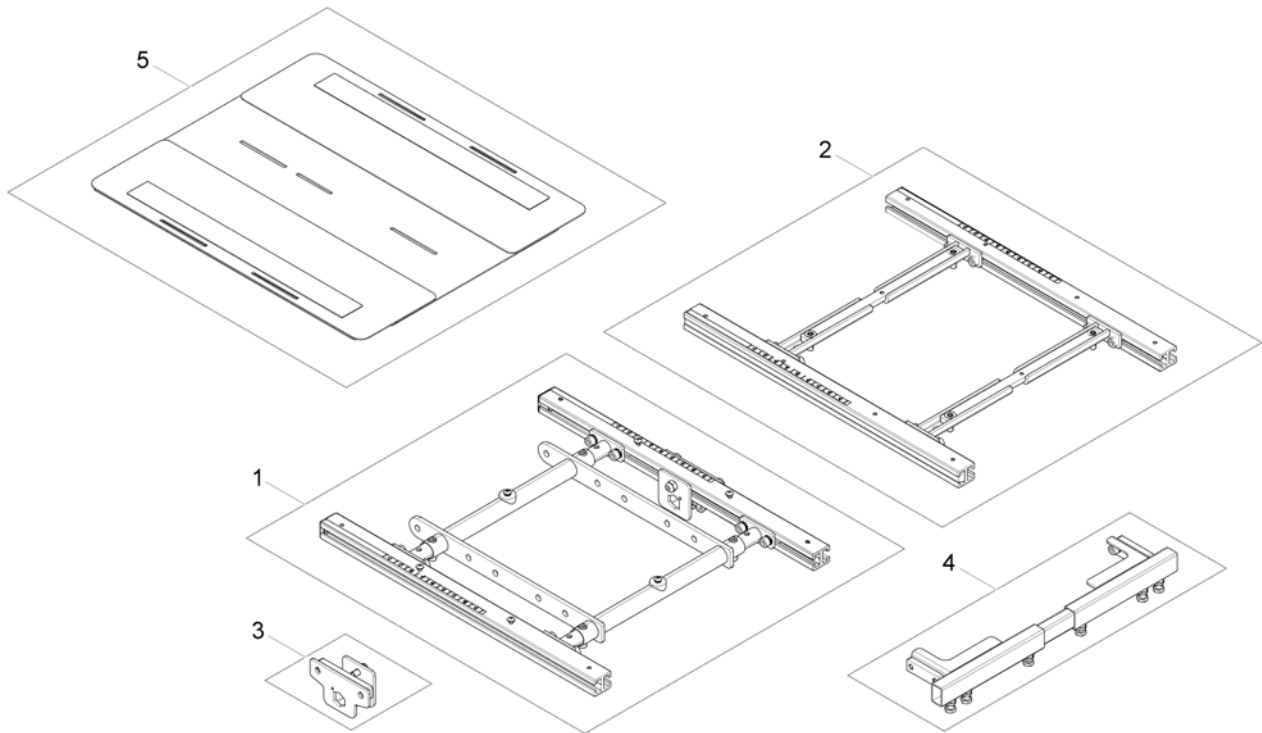

Telescopic Seat Frame and Plate

1572312 iso

Pos.	Part number	Description	Valid from → until	Qty
1	-	Telescopic Seat Frame for man. /pow. 20° Tilt		1
2	-	Telescopic Seat Frame for Tilt 30° / Lifter		1
3	-	Armrest Bracket		1
4	-	Legrest Support		1
5	-	Seat Plate		1