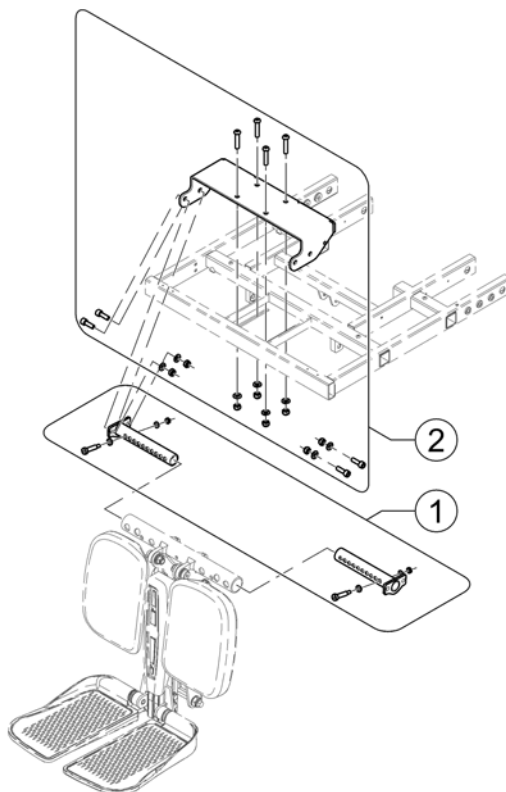

Support Centr. Legrest LNX el. - Max Seat

1583890.iss

Pos.	Part number	Description	Valid from → until	Qty
1	SP1583888	Mounting Kit, Central Legrest LNX el. - Max Seat		1
2	SP1580689	Upper Support, Centr. Legrest LNX - Max Seat		1