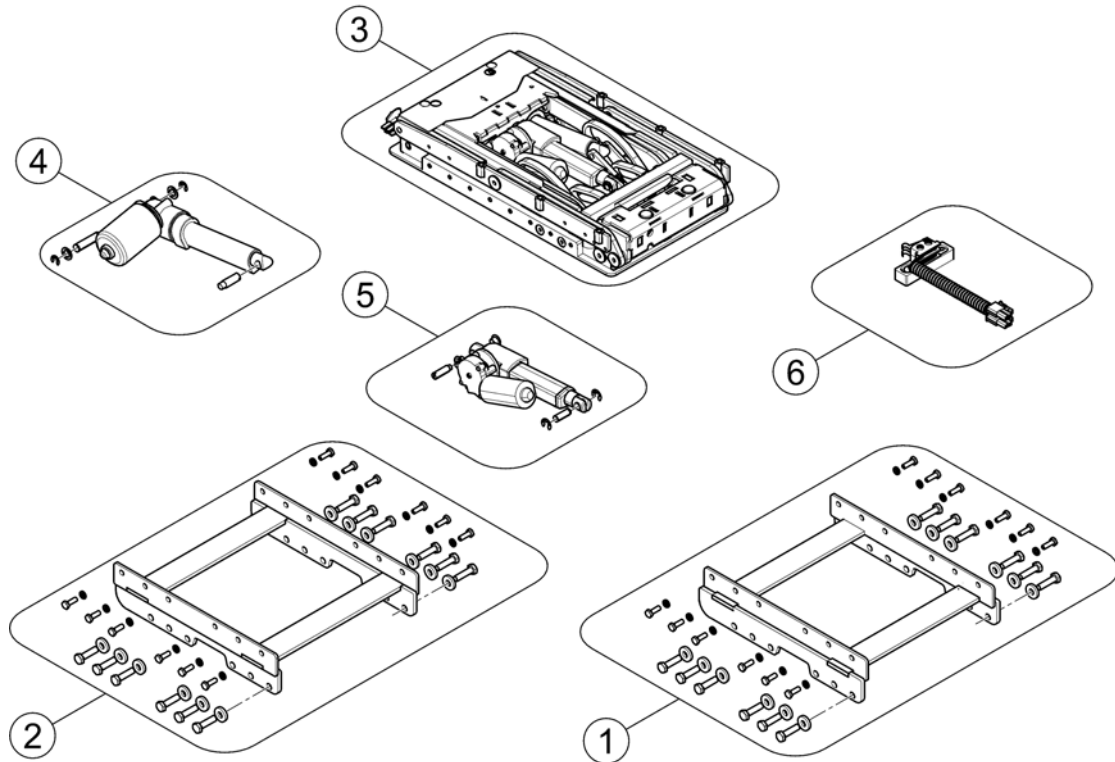

# powered simple Tilt 20°

1582373.mo

Pos.	Part number	Description	Valid from → until	Qty
1	SP1582738	Pivot Bearing Back - Wide Base		1
2	SP1582736	Pivot Bearing Back - Narrow Base		1
3	SP1582731	Support Plate Front for Tilt		1
4	SP1556487	Actuator LA23 - stroke 135mm / 2500N		1
5	SP1581020	Actuator LA23 - stroke 135mm / 1800N		1
6	SP1582737	Mounting Hardware for Tilt		1
7	SP1552297	Actuator Cable LA23 Shark (~500mm)		1
8	SP1556449	Actuator Cable LA23 ACS2 (~400mm)		1
9	SP1572166	Actuator Cable LA23 ACS2 (~950mm)		1

# Lifter

1577303 iso

Pos.	Part number	Description	Valid from → until	Qty
-	SP1570291	Adapter Cable <i>(2x for wide Base / 1x for Narrow Base)</i>		1
-	SP1576062	Extension Cable <i>(only for narrow Base)</i>		1
-	SP1570294	Extension Cable		1
-	SP1533561	Light Cable w. DCI		1
1	SP1568426	Lifter- /Tilt Bracket for wide Base		1
2	SP1568424	Lifter- /Tilt Bracket for narrow Base		1
3	SP1558715	Lifter- / Tilt unit		1
4	SP1571823	Lifter actuator		1
5	SP1571822	Tilt actuator		1
6	SP1577762	Slow-Stop Switchcable with Mounting		1