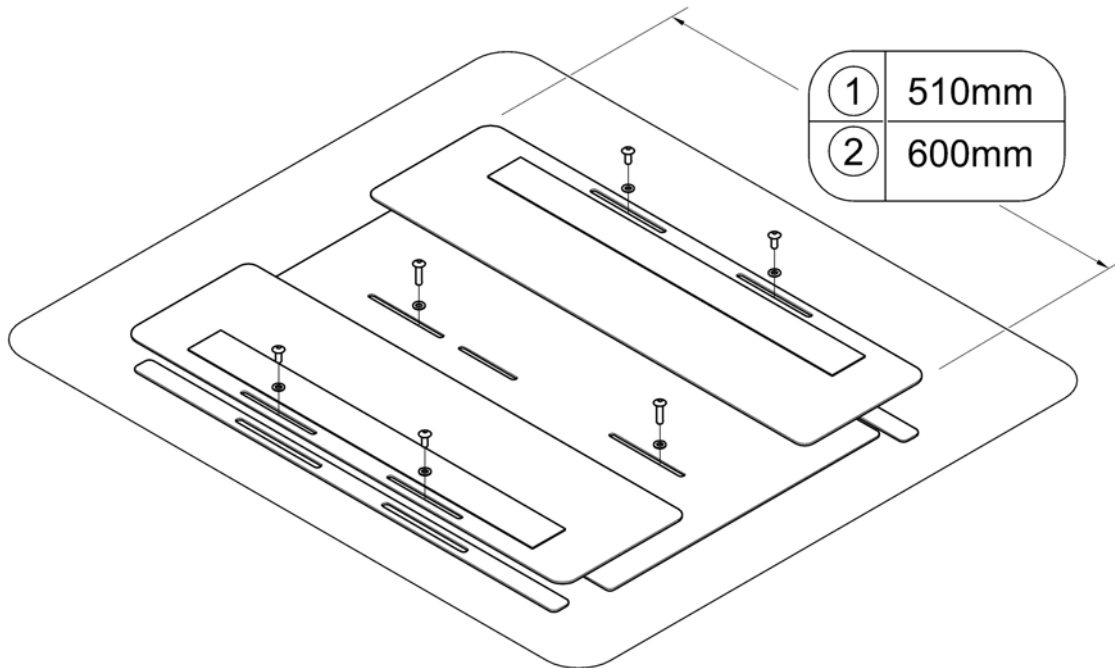

Seat Plate

1582404.iso

Pos.	Part number	Description	Valid from → until	Qty
1	SP1572199	Seat Plate 510mm, cpl.		1
2	SP1580756	Seat Plate 600mm, cpl.		1