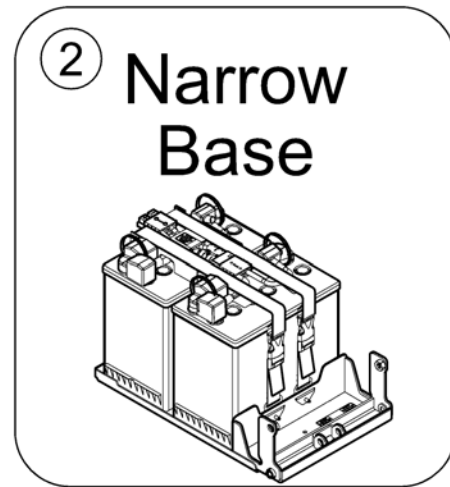

Batteries, Cables & Chargers

SPCTDX_SP280.iso

Pos.	Part number	Description	Valid from → until	Qty
1	-	Battery, Tray & Wiring - Wide Base		0
2	-	Battery, Tray & Wire Harness - Narrow Base		0
3	-	Charger		0