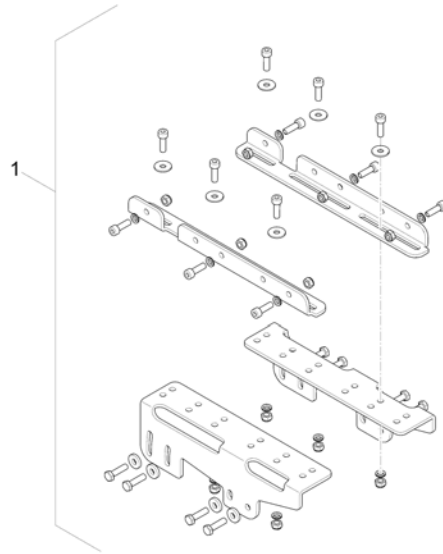

1577301 iso

Pos.	Part number	Description	Valid from → until	Qty
1	SP1563229	Mounting Rails		1