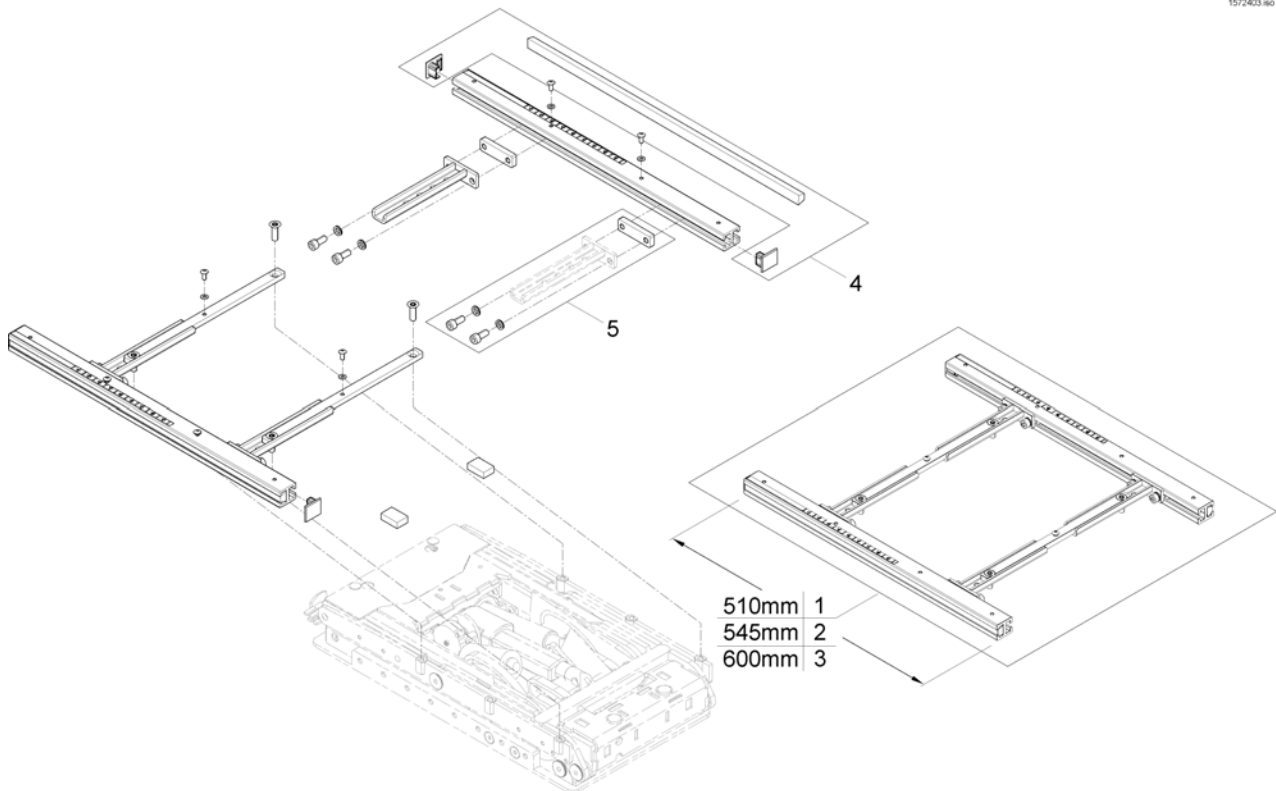

# Telescopic Seat Frame for man. /pow. 20° Tilt

1502402-001

Pos.	Part number	Description	Valid from → until	Qty
-	SP1588443	Seat Rails 510mm (2pcs kit)		1
-	SP1588444	Seat Rails 545mm (2pcs kit)		1
-	SP1588445	Seat Rails 600mm (2pcs kit)		1
1	SP1572977	Seatframe 510mm, cpl., pre set up to SW 43cm		1
2	SP1582216	Seatframe 545mm, cpl., pre set up to SW 43cm		1
3	SP1582739	Seatframe 600mm, cpl., pre set up to SW 43cm		1
4	SP1571810	Sealing strap with plugs		1
5	SP1571811	Groove stone with mounting parts		1
6	SP1554646	Adjustment Tube		1

# Telescopic Seat Frame for Tilt 30° / Lifter

1572403 iso

Pos.	Part number	Description	Valid from → until	Qty
-	SP1588443	Seat Rails 510mm (2pcs kit)		1
-	SP1588444	Seat Rails 545mm (2pcs kit)		1
-	SP1588445	Seat Rails 600mm (2pcs kit)		1
1	SP1572992	Seatframe 510mm, pre set up to SW 430mm, cpl.		1
2	SP1582219	Seatframe 545mm, pre set up to SW 430mm, cpl.		1
3	SP1582740	Seatframe 600mm, pre set up to SW 430mm, cpl.		1
4	SP1571810	Sealing strap with plugs		1
5	SP1571811	Groove stone with mounting parts		1