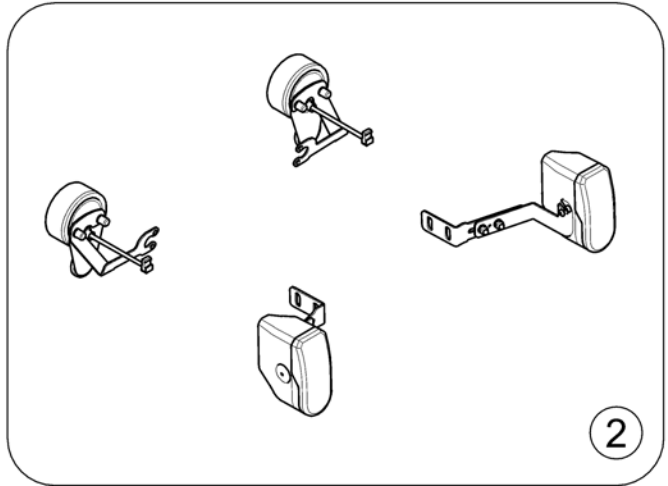

Lightsystem

1582964.iso

Pos.	Part number	Description	Valid from → until	Qty
1	-	Lightsystem LED [1437]		1
2	-	Lightsystem german Homologation [1367]		1