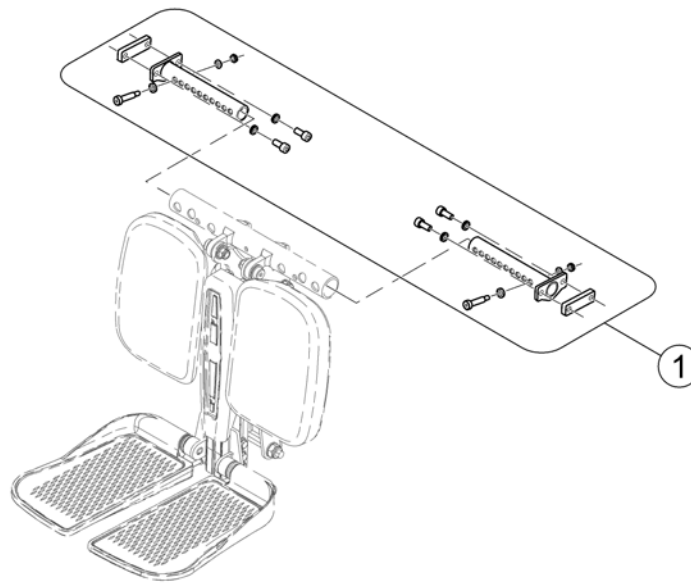

Support Centr. Legrest LNX el. - Modulite Seat

1583893.kim

Pos.	Part number	Description	Valid from → until	Qty
1	SP1575144	Support, Centr. Legrest el. LNX - Modulite		1