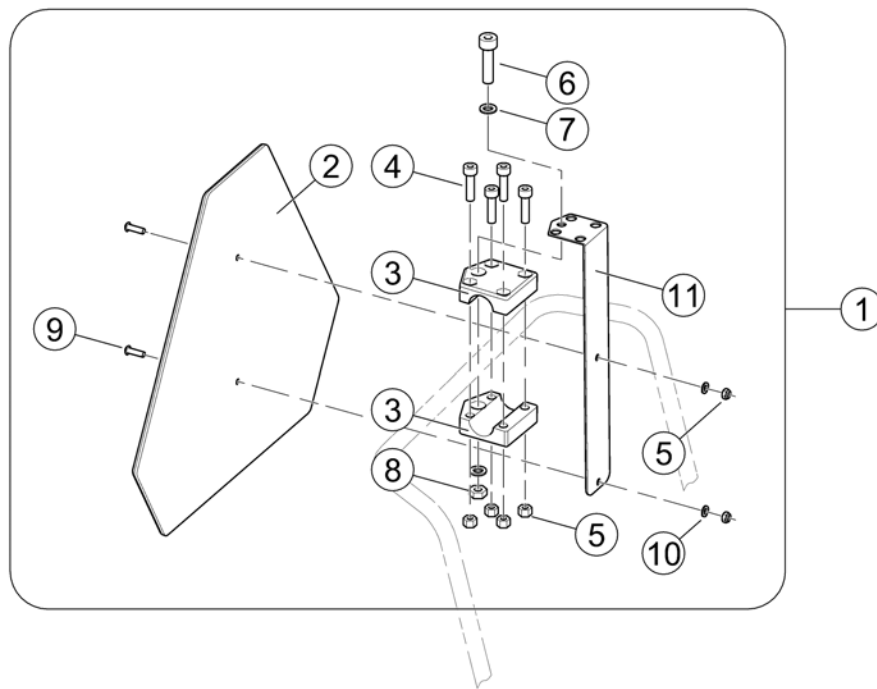

# Reflective Sign

SP1430410.iss

Pos.	Part number	Description	Valid from → until	Qty
1	SP1430410	Reflective Sign ECE-R 69, complete		1
2	1430834	Rear Marking Sign Ece-R 69		1
3	Z12008A.P40	Gripping clip with hexagon hole, RAL 9005 black		2
4	D50004	Cylinder Bolt M6x30-8.8 bk - DIN 912		4
5	F20109	Hexagon Nut M6 bk - DIN 985		6
6	D00102	Hexagon Bolt M8x45-8.8 bk - DIN 931		1
7	G00107	Washer Ø8,4 bk - DIN 125		2
8	F00002	Hexagon Nut M8 bk - DIN 985		1
9	D90187	Fillister Head Screw M6x20-10.9 bk - DIN 7380		2
10	G00115	Washer Ø6,4 bk - DIN 125		2
11	1430418-9005	Mounting Bracket for Reflective Sign - RAL 9005 black		1
12	SP1580671	Bracket, Reflective Sign, cpl.		1