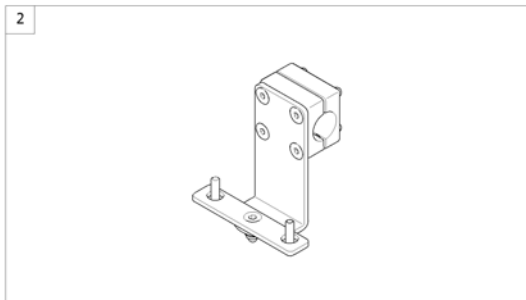

Remote Dual Control with Brackets

1574292 00

Pos.	Part number	Description	Valid from → until	Qty
1	6001425	ACS dual control <i>[1291/1292]</i>		1
2	-	Remote Bracket Dual Control for Max Seat		1
3	-	Remote Bracket Dual Control for Modulite Seat		1