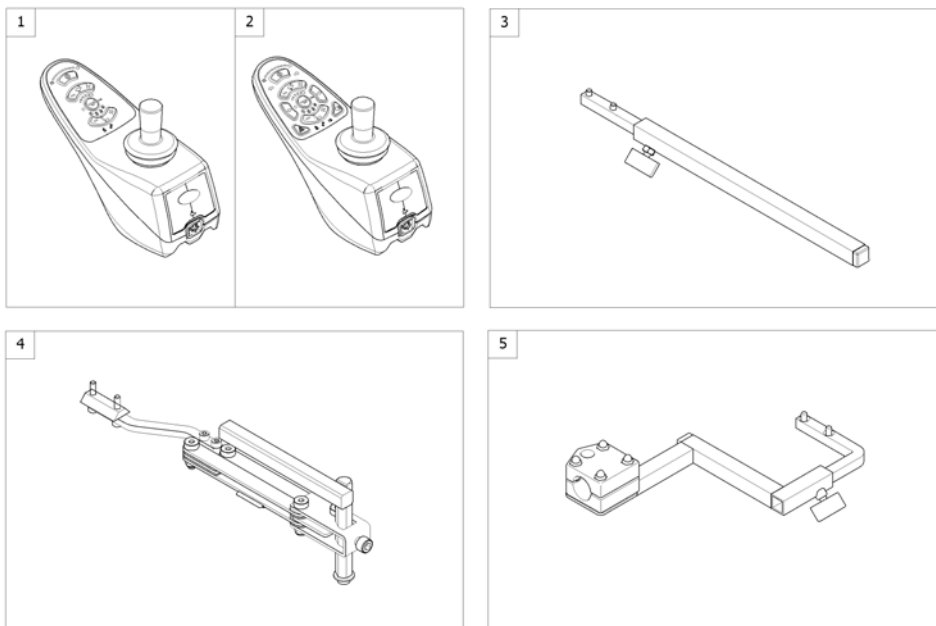

Remote REM A & B with Brackets

1562687.iss

Pos.	Part number	Description	Valid from → until	Qty
1	SP1523440	Remote "REM A" [1638/1643]		1
2	SP1523445	Remote "REM B" [1639/1644]		1
3	-	Remote Bracket Standard [1638/1639+1207/1208]		1
4	-	Remote Bracket Swing away & height adjust. [1638/1639+1707/1708]		1
5	-	Remote Bracket Attendant [1643/1644+1207/1208]		1