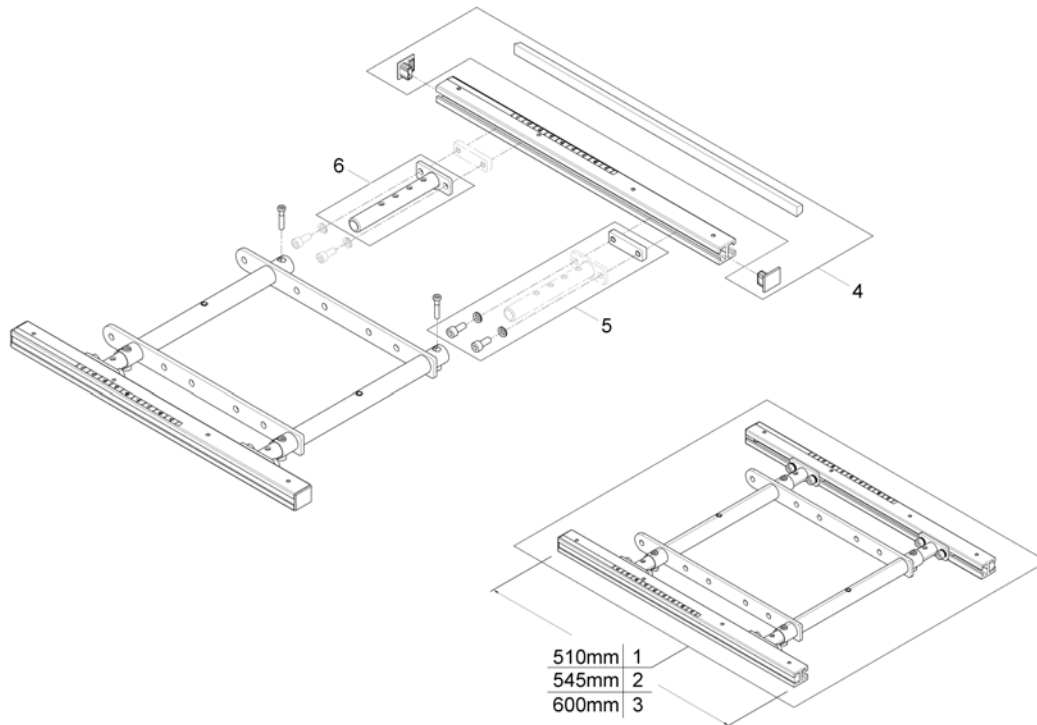

Telescopic Seat Frame for man. /pow. 20° Tilt

1502402-001

Pos.	Part number	Description	Valid from → until	Qty
-	SP1588443	Seat Rails 510mm (2pcs kit)		1
-	SP1588444	Seat Rails 545mm (2pcs kit)		1
-	SP1588445	Seat Rails 600mm (2pcs kit)		1
1	SP1572977	Seatframe 510mm, cpl., pre set up to SW 43cm		1
2	SP1582216	Seatframe 545mm, cpl., pre set up to SW 43cm		1
3	SP1582739	Seatframe 600mm, cpl., pre set up to SW 43cm		1
4	SP1571810	Sealing strap with plugs		1
5	SP1571811	Groove stone with mounting parts		1
6	SP1554646	Adjustment Tube		1