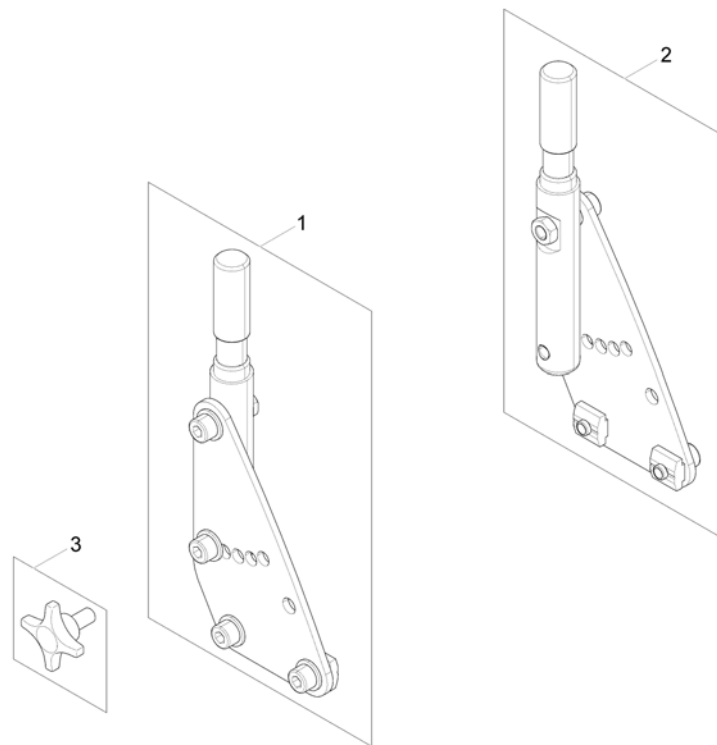

1571553 iso

Pos.	Part number	Description	Valid from → until	Qty
1	SP1571542	Backrest Support RH		1
2	SP1571553	Backrest Support LH		1
3	5824117	hand wheel M8x15 <i>(only swedish homologation)</i>		2