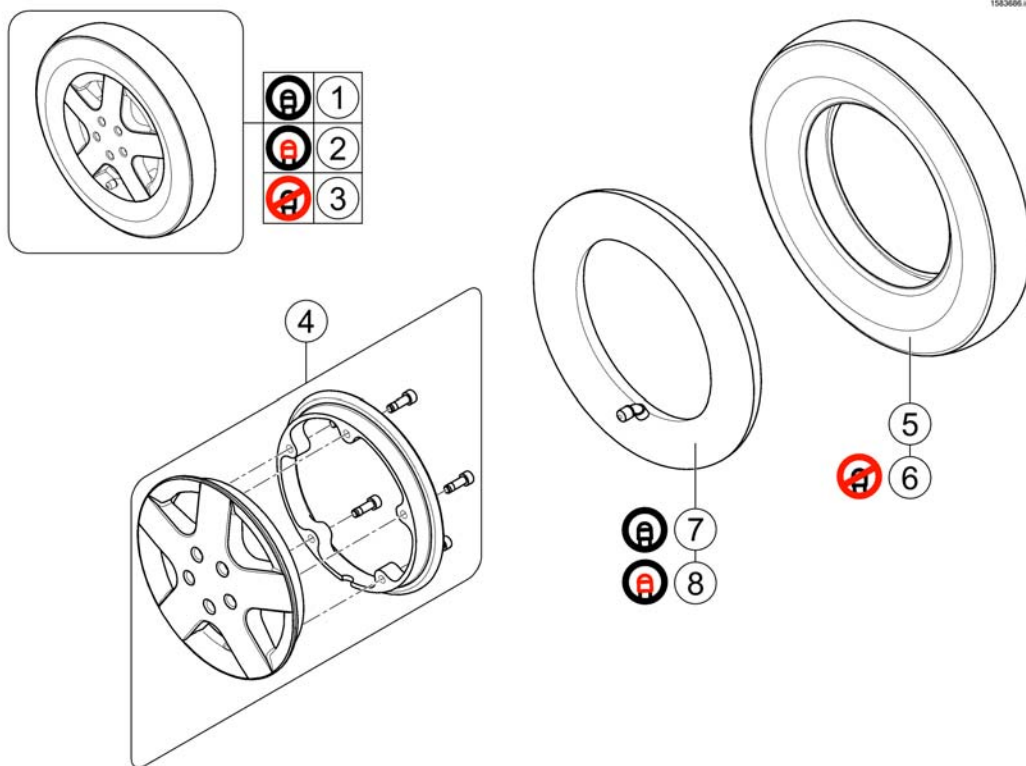

Drive Wheels 14"

Pos.	Part number	Description	Valid from → until	Qty
1	SP1532414	Wheel 14 x 3.00" pneumatic, silver, complete		1
2	SP1532415	Wheel 14 x 3.00" puncture protected, silver, complete		1
3	SP1532416	Wheel 14 x 3.00" puncture proof, silver, complete		1
4	SP1541373	Rim Kit, complete		1
5	SP1522940	Tire 14 x 3.00"		1
6	SP1141342	Tire 14 x 3.00" puncture proof		1
7	SP1039651	Tube 14"		1
8	SP1541374	Tube 14" puncture protected		1