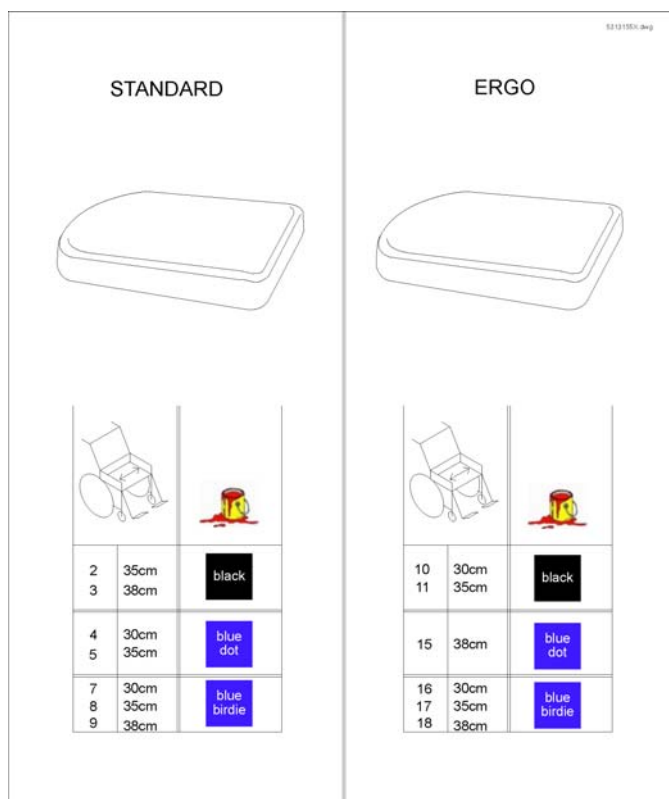

Seat Cushion for Junior Seat