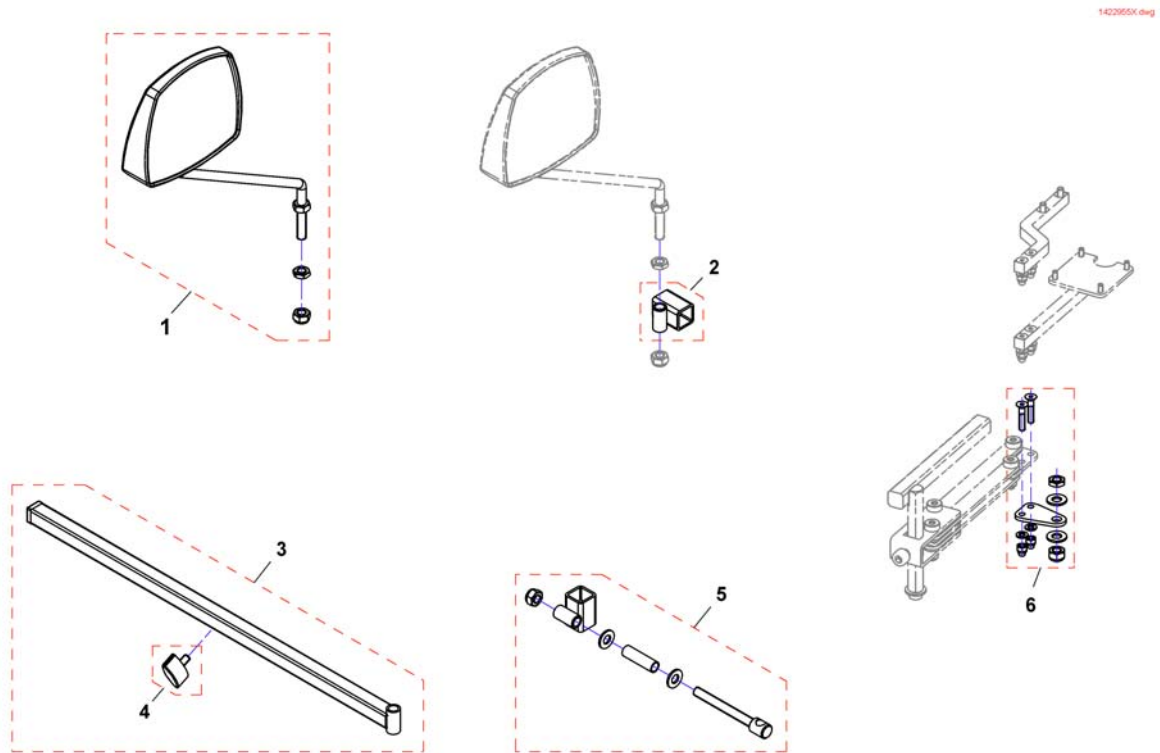

Rearview Mirror

Pos.	Part number	Description	Valid from → until	Qty
1	SP1422955	Rear Mirror		1
2	F276005.00	Mirror bracket		1
3	SP1423435	Rear Mirror Support Rail cpl.		1
4	L31001	Wing ScREW M6X10		1
5	SP1422957	Mirror bracket		1
6	SP1527151	Adapter to mount mirror and remote at the same side		1