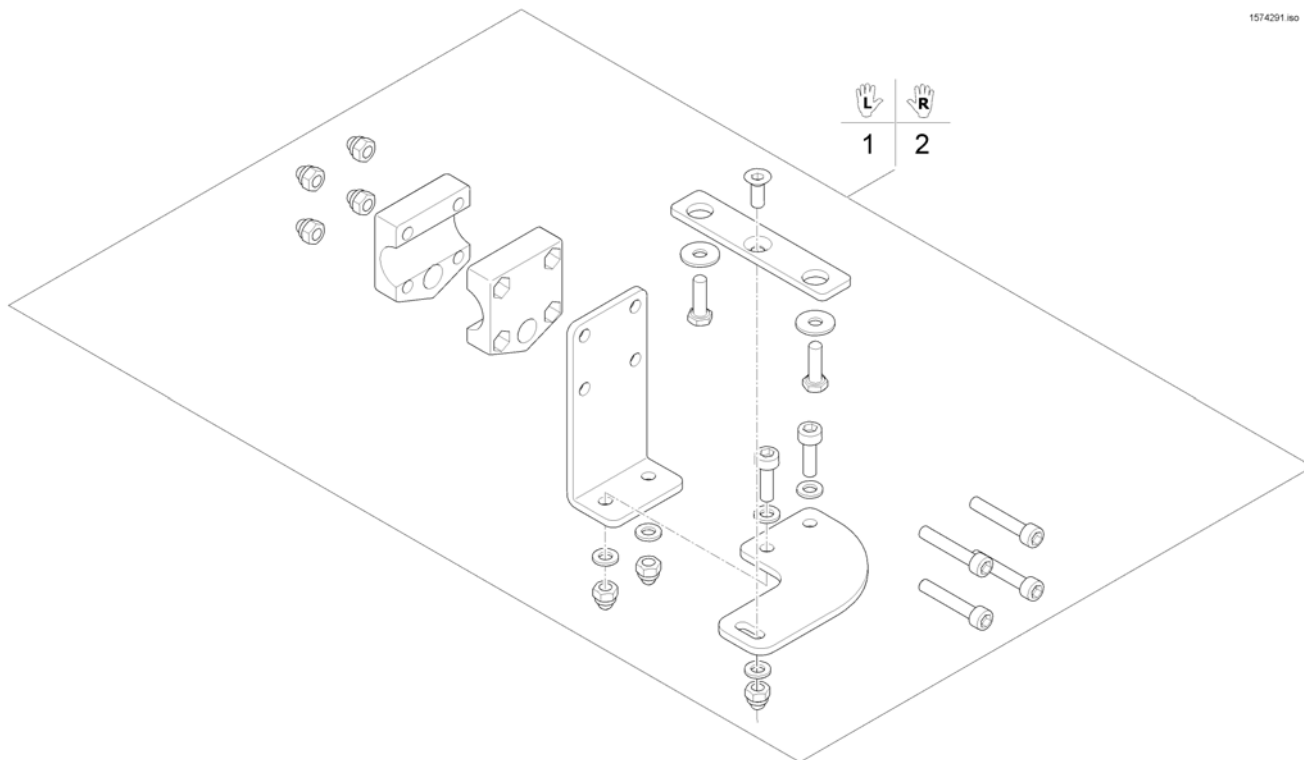

Remote Bracket Dual Control for Modulite Seat

1574291 iso

Pos.	Part number	Description	Valid from → until	Qty
1	SP1571799	Remote Bracket Dual Control LH		1
2	SP1571800	Remote Bracket Dual Control RH		1