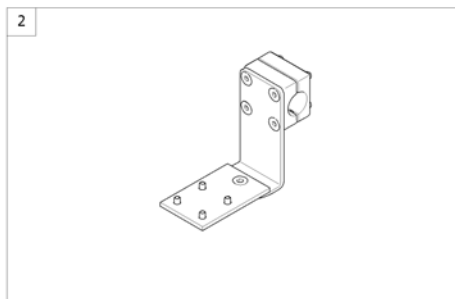

Pos.	Part number	Description	Valid from → until	Qty
1	1444717	Shark Dual Control, switchable <i>[1891/1892]</i>		1
2	-	Remote Bracket Dual Control <i>[1891/1892]</i>		1