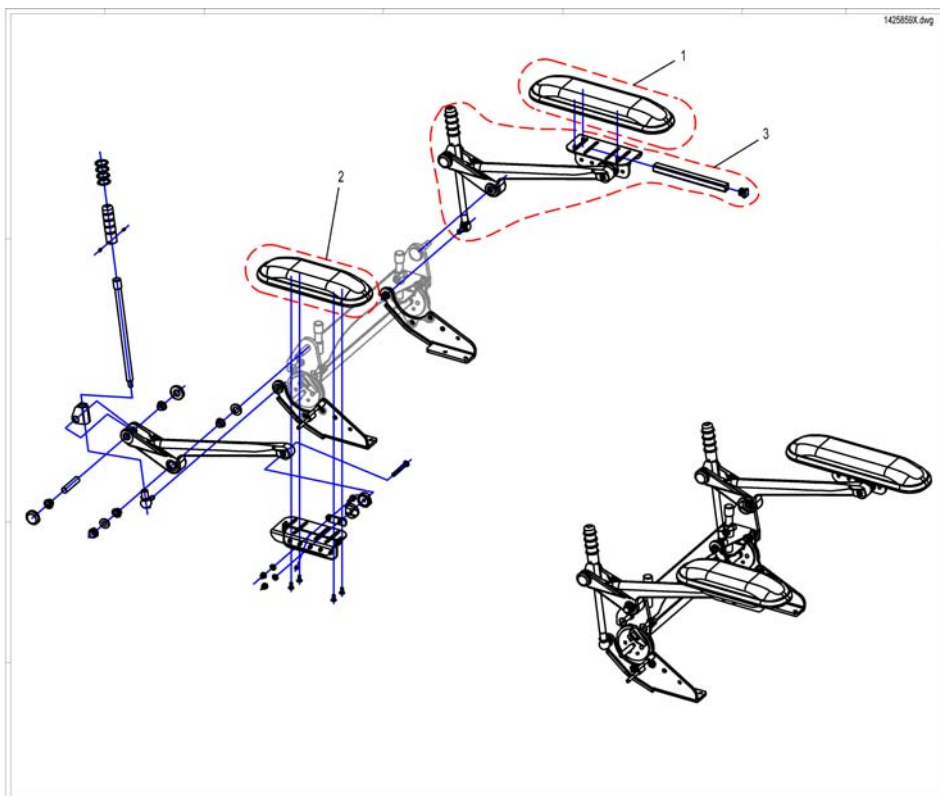

Sliding Armrest

Pos.	Part number	Description	Valid from → until	Qty
1	SP1513484	Armrest long		1
2	SP1513485	Armrest short		1
3	SP1425844	ALU-Armrest		1