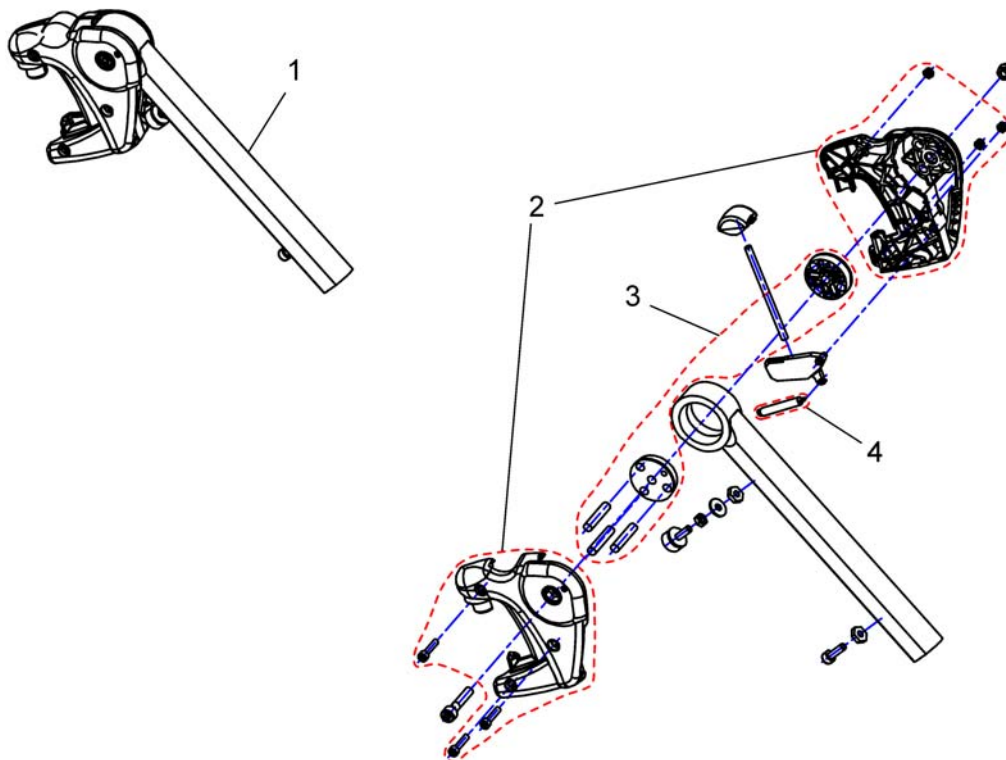

Hanger Vari F

144934 / X.dwg

Pos.	Part number	Description	Valid from → until	Qty
1	SP1449347	Hanger Vari F LH cpl.		1
1	SP1449346	Hanger Vari F RH cpl.		1
2	SP1434955	Cover Legrest cpl.		1
3	1434956	Mechanic		1
4	SPZ173178	Spring		1