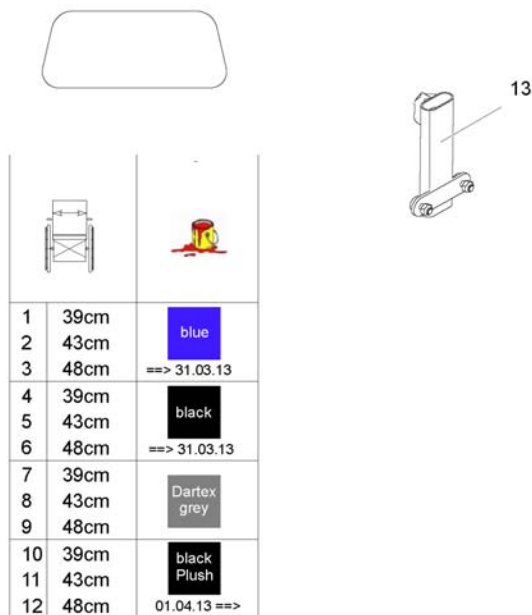

Backrest Extension Flex

1573746.jpg

Pos.	Part number	Description	Valid from → until	Qty
1	SP1422918	Backrest Extension for Flex Seat, SW39cm, blue	→ 2013-03-31	1
2	SP1422919	Backrest Extension for Flex Seat, SW43cm, blue	→ 2013-03-31	1
3	SP1422920	Backrest Extension for Flex Seat, SW48cm, blue	→ 2013-03-31	1
4	1436567	Backrest Extension for Flex Seat, SW39cm, black	→ 2013-03-31	1
5	1436568	Backrest Extension for Flex Seat, SW43cm, black	→ 2013-03-31	1
6	1440283	Backrest Extension for Flex Seat, SW48cm, black	→ 2013-03-31	1
7	5253035-TR23	Backrest Extension for Flex Seat, SW39cm, Dartex		1
8	5253036-TR23	Backrest Extension for Flex Seat, SW43cm, Dartex		1
9	5253037-TR23	Backrest Extension for Flex Seat, SW48cm, Dartex		1
10	SP1436567-TR35	Backrest Extension for Flex Seat, SW39cm, black Plush	2013-04-01 →	1
11	SP1436568-TR35	Backrest Extension for Flex Seat, SW43cm, black Plush	2013-04-01 →	1
12	SP1440283-TR35	Backrest Extension for Flex Seat, SW48cm, black Plush	2013-04-01 →	1
13	SP1422921	Fixation for Backrest Extension		1