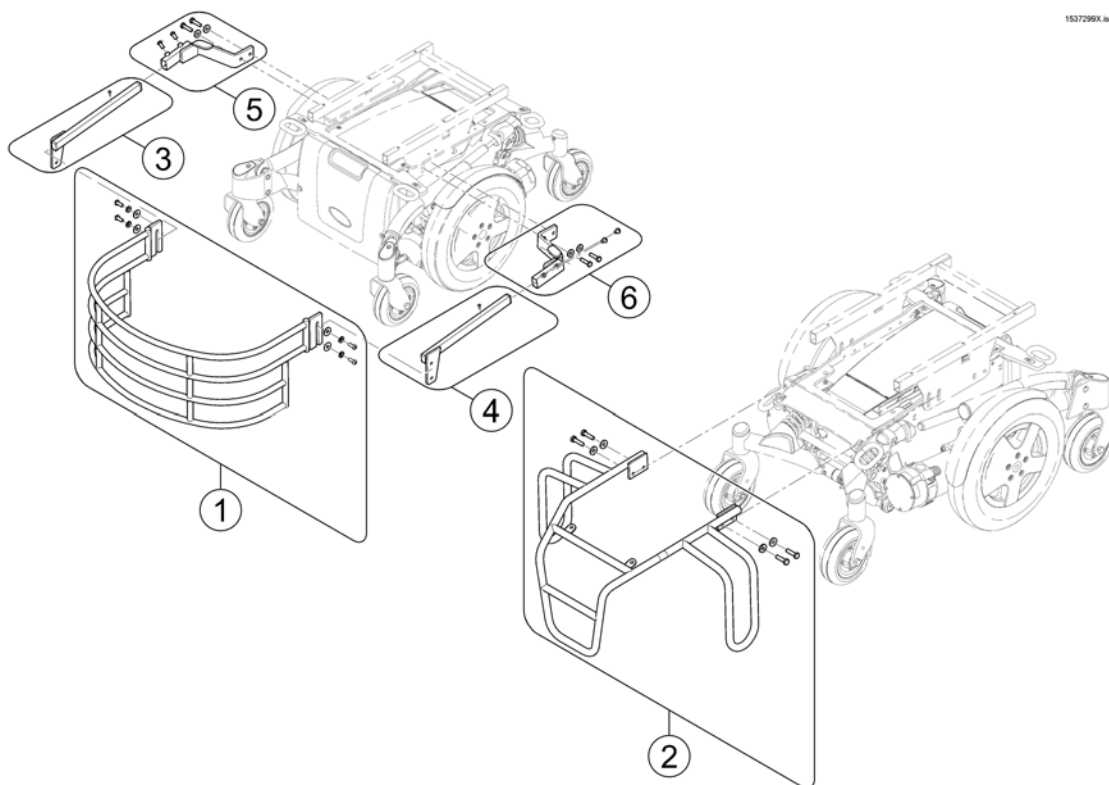

Bumper/Sport Accessories

1537296X.ilo

Pos.	Part number	Description	Valid from → until	Qty
1	SP1504203	Front Bumper, rubberrised, cpl.		1
2	SP1537300	Rear bumper, cpl.		1
3	SP1537894	Holder frontbumper, RH		1
4	SP1537895	Holder frontbumper, LH		1
5	SP1537896	Frameholder, RH		1
6	SP1537897	Frameholder, LH		1