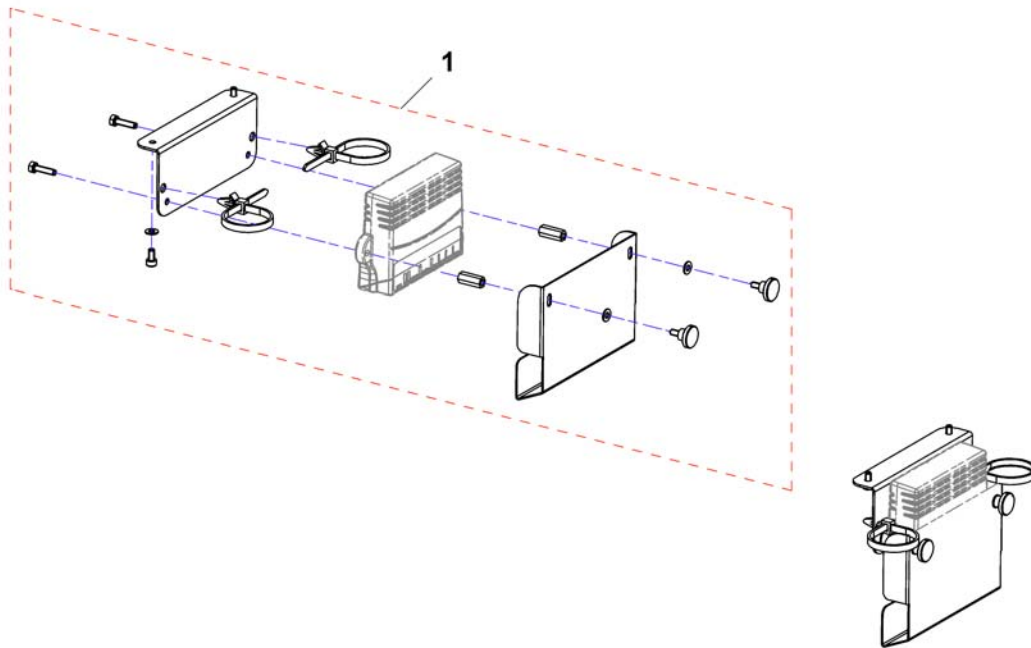

Bracket ACT narrow base

151183X.dwg

Pos.	Part number	Description	Valid from → until	Qty
1	SP1554510	Bracket ACT narrow base		1