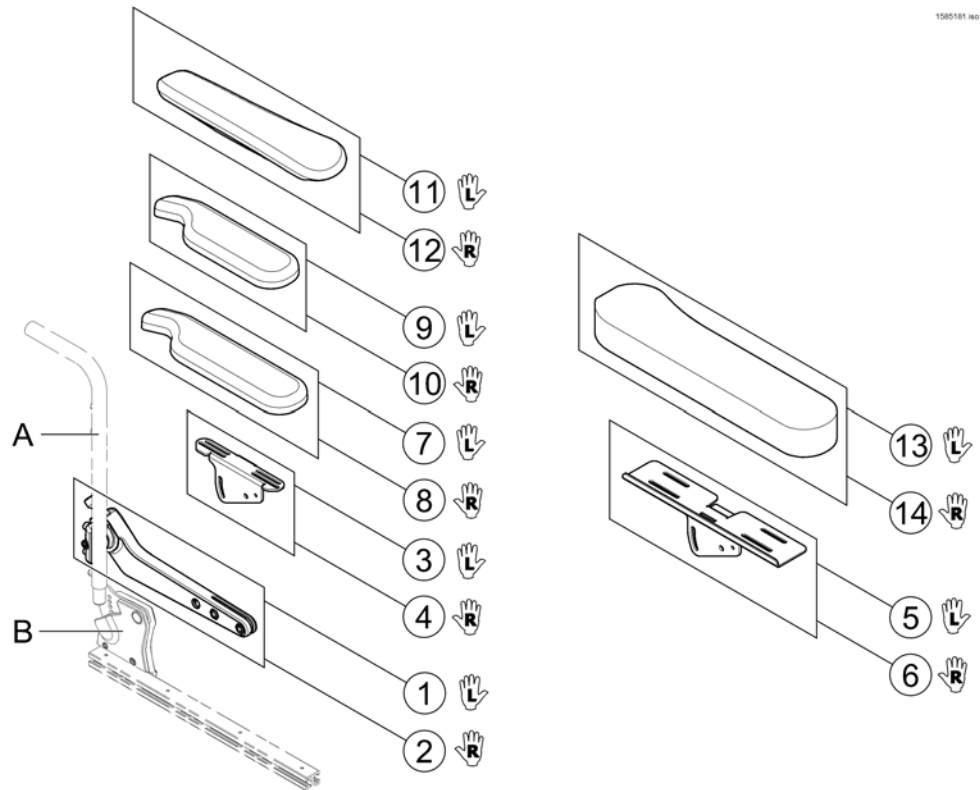

Flip-Up Armrest

1580181 00

Pos.	Part number	Description	Valid from → until	Qty
-	-	Retrofitting the armrests on chairs built before 15-03-27 also requires new Pos. A & B and Sling Back with respective cut-outs! !!!		0
1	SP1582668	Flip-Up Armrest, LH	2015-01-19 →	1
2	SP1582644	Flip-Up Armrest, RH	2015-01-19 →	1
3	SP1585412	Ampad Support (Standard, Extended, Ergonomic), LH		1
4	SP1585413	Ampad Support (Standard, Extended, Ergonomic), RH		1
5	SP1585414	Ampad Support (Soft), LH		1
6	SP1585415	Ampad Support (Soft), RH		1
7	SP1528846	Ampad, Extended (375mm), LH		1
8	SP1528845	Ampad, Extended (375mm), RH		1
9	SP1443004	Ampad, Standard (325mm), LH		1
10	SP1449043	Ampad, Standard (325mm), RH		1
11	SP1571589	Ampad, Ergonomic, LH		1
12	SP1571588	Ampad, Ergonomic, RH		1
13	SP1585068	Ampad, Soft, LH		1
14	SP1585069	Ampad, Soft, RH		1