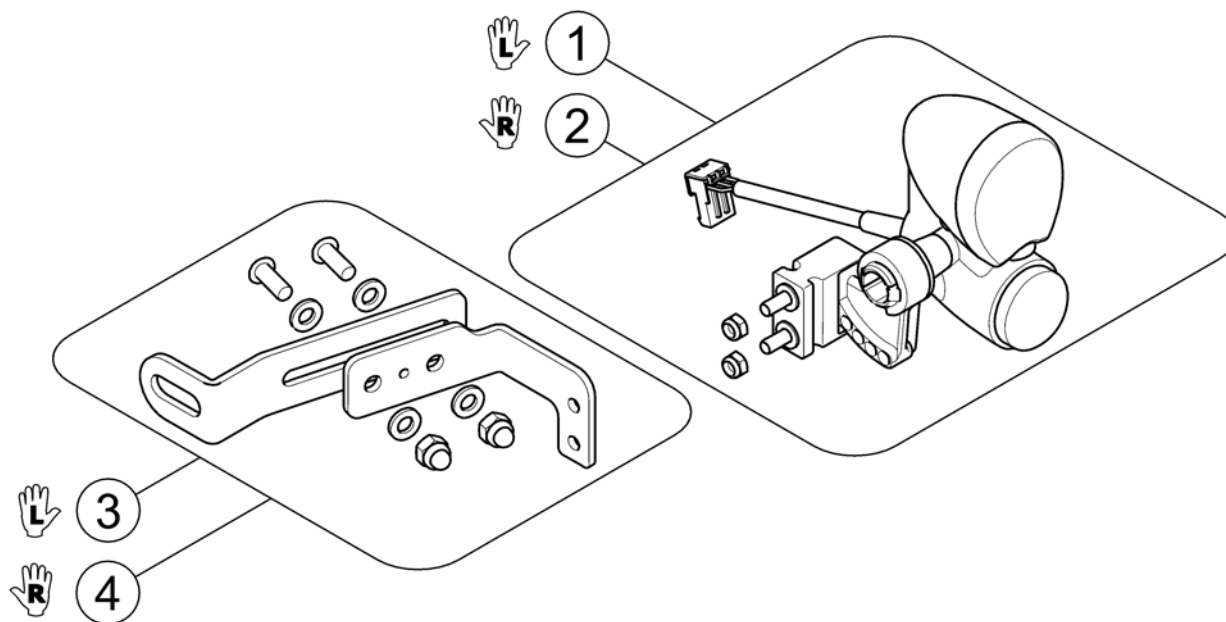

Lightsystem LED Front

1584022.iso

Pos.	Part number	Description	Valid from → until	Qty
1	SP1536030	Front light LED, LH		1
2	SP1576193	Front Light LED RH		1
3	SP1583093	Light Bracket LED, front LH		1
4	SP1583092	Light Bracket LED, front RH		1