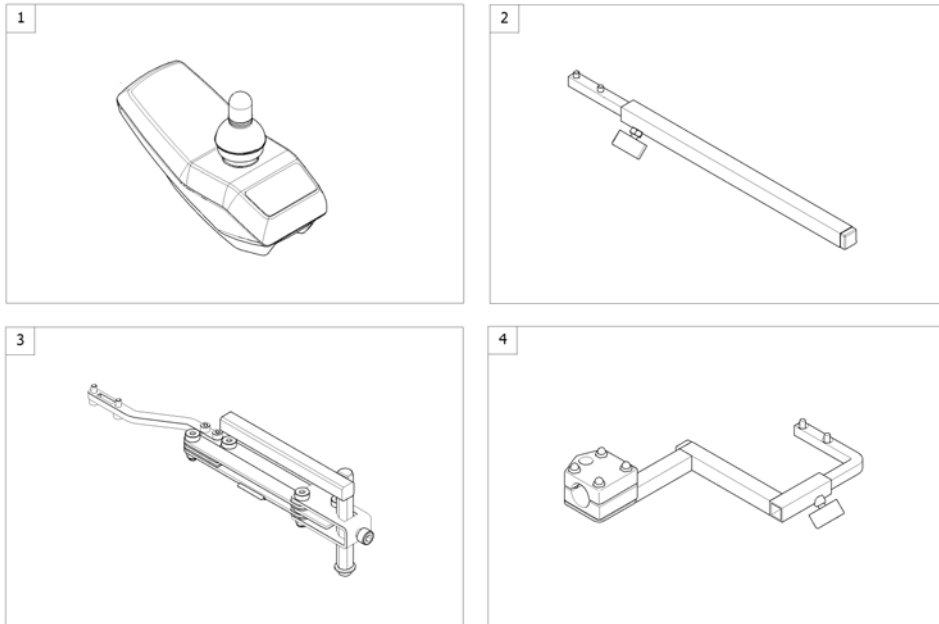

REM 24 SD with brackets

1562656 iso

Pos.	Part number	Description	Valid from → until	Qty
1	-	Remote REM 24SD <i>[1601/1602]</i>		0
2	-	Remote Bracket Standard <i>[1601+1207/1208]</i>		1
3	-	Remote Bracket Swing away & height adjust. <i>[1601+1707/1708]</i>		1
4	-	Remote Bracket Attendant <i>[1602+1207/1208]</i>		1