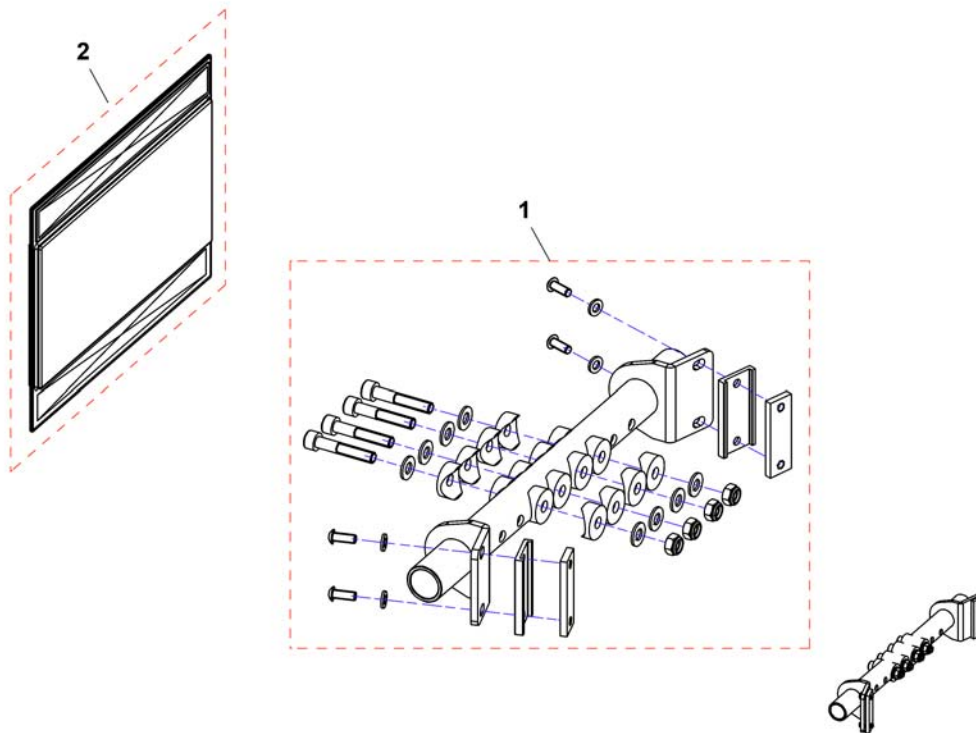

Mounting bracket Flip-up armrests

1548568.dwg

Pos.	Part number	Description	Valid from → until	Qty
1	SP1548568	Bracket for flip-up armrest, SW 39		1
1	SP1548569	Bracket for flip-up armrest, SW 44		1
1	SP1548631	Bracket for flip-up armrest, SW 49		1
2	SP1550410	Protection cover		1