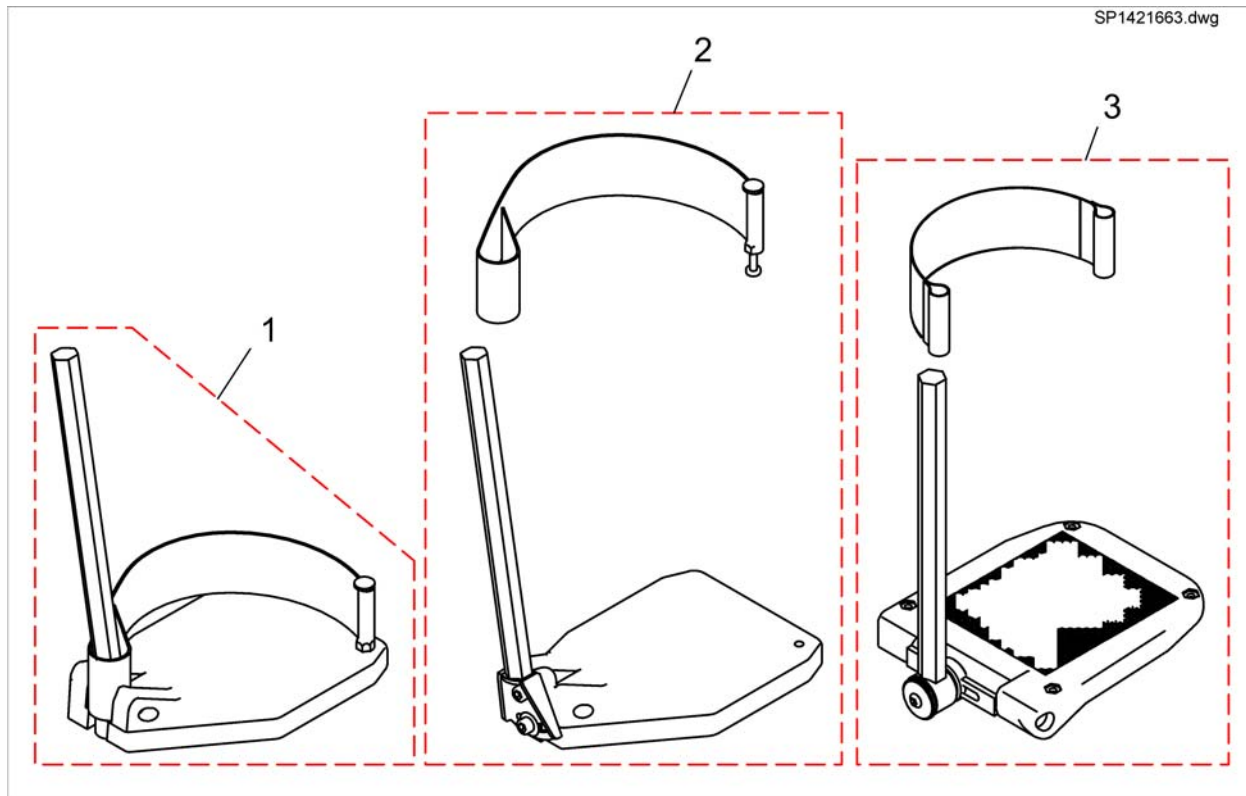

Footrest Lower Parts

Pos.	Part number	Description	Valid from → until	Qty
1	SP1421663	Footplate LH fix, with Support Tube cpl.		1
1	SP1421662	Footplate RH fix, with Support Tube cpl.		1
2	SP1421664	Footplate RH anlje adjustable, with Support Tube cpl.		1
2	SP1421665	Footplate LH anlje adjustable, with Support Tube cpl.		1
3	SP1419344	Footplate LH Anlje And Depth Adjustable, With Support Tube cpl.		1
3	SP1419345	Footplate RH Anlje And Depth Adjustable, With Support Tube cpl.		1
4	SP1446549	No description available.		1
5	SP1446548	No description available.		1