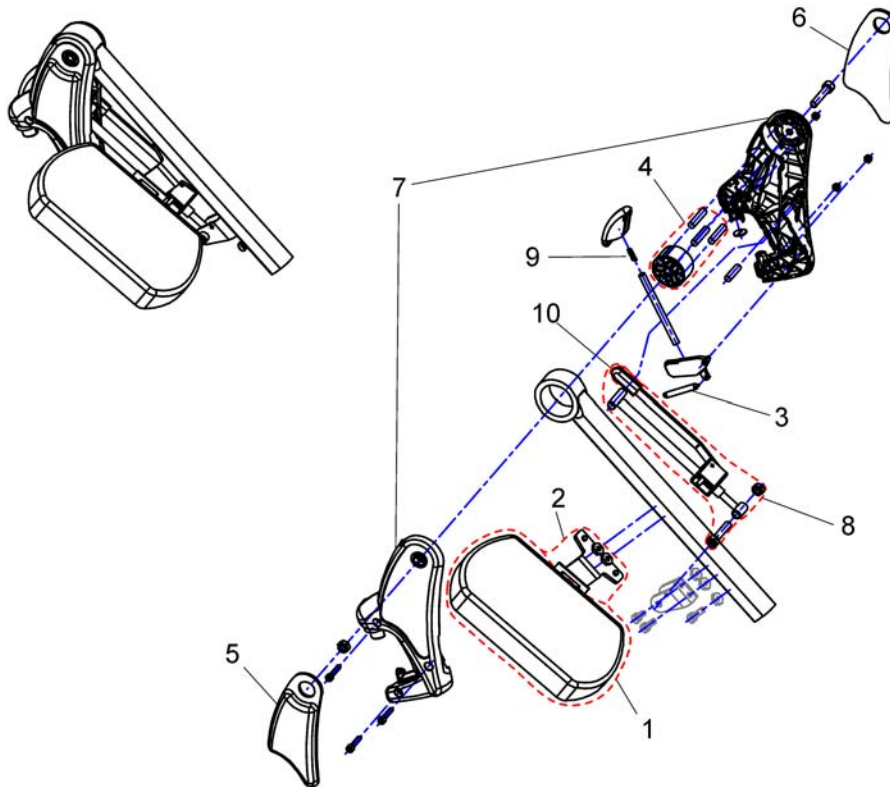

Hangers ADM LH/RH manual

1449409X.dwg

Pos.	Part number	Description	Valid from → until	Qty
1	6301333	Legrest calf pad		1
2	SP1450447	Calf Pad Holder Left Turnable, cpl.		1
2	SP1450446	Calf Pad Holder Right Turnable, cpl.		1
3	SPZ173178	Spring		1
4	SPZ174134	Floating Cylinder With Pin		1
5	SP1450410	Knee Upholstery LH		1
6	SP1450448	Knee Upholstery RH		1
7	SP1449293	Ad-Cover cpl.		1
8	SPZ174130	ADM Adjustment mechanism cpl.		1
9	SPN12196	Spring		1
10	SP1006490	Cap for tripping lever		1
11	SP1449410	Hanger ADM RH cpl.		1
11	SP1449409	Hanger ADM LH cpl.		1