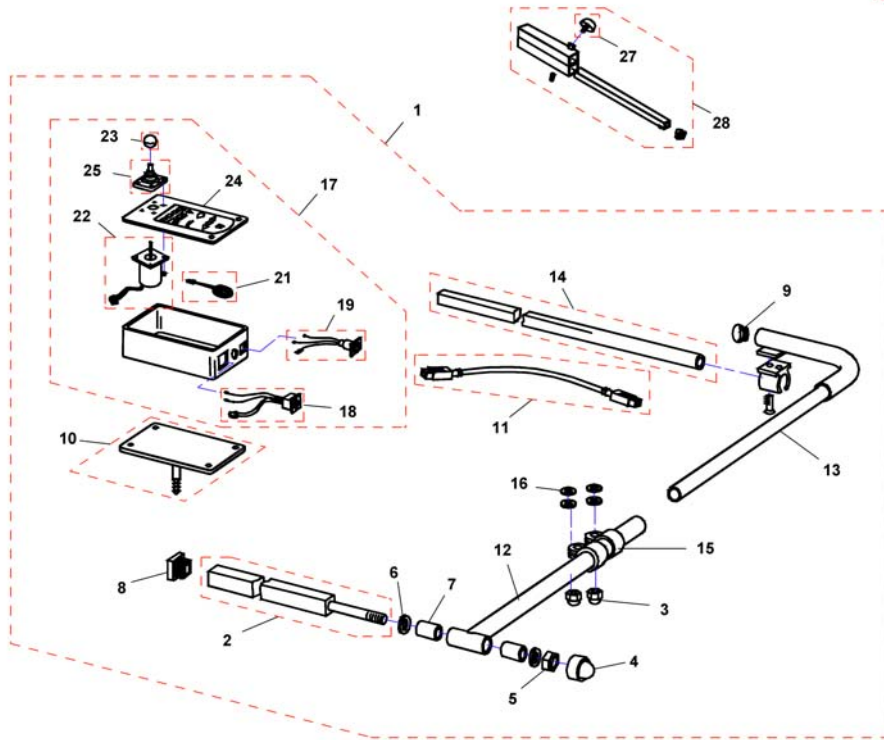

Centre control REM 41

F383057.dwg

Pos.	Part number	Description	Valid from → until	Qty
-	Q99081	User Manual Table- & Middle Control REM41-S German		1
1	SP1530588	CENTRAL STEERING CPL.; SWING-AWAY RH, REM41-D		1
1	SP1530589	CENTRAL STEERING CPL.; SWING-AWAY LH, REM41-D		1
2	Z177024.00	SUPPORT TUBE; CHROME PLATED		1
3	F60208	Cap nut DIN1587-M08 zc		1
4	L01037	Sks Nut Cap M12		1
5	F20106	Hexagon nut DIN985-M12 zc		1
6	G00104	Washer DIN125-Ø13 zc		1
7	Z17032A	Bush Rd. 19 X 3.5 X 25		1
8	L01055	Plug 15x15mm		1
9	L01008	Tube End Plug SI 22		1
10	Z183216.P40	SUPPORT BRACKET; RAL 9005 BLACK		1
11	1559862	Bus cable ACS, 1700mm		1
12	Z183089.00	SWING ARM; CHROME PLATED		1
13	Z183086.00	SUPPORT ARM RH; CHROME PLATED		1
13	Z183092.00	SUPPORT ARM LH; CHROME PLATED		1
14	H281005A.00	MIRROR SUPPORT RAIL; CHROME PLATED		1
15	5006720	Klemmschelle F. Dm 22 mm		1
16	G00106	Washer DIN125-A-Ø8,4 zc		1
17	SP1527930	DX ACS Tray Remote DX-REM41		1
18	P41108	ACS-BUS CABLE SOCKET		1
19	P41106	CHARGER SOCKET		1
21	P30493	HORN		1
22	GSM55120	ACS-remote WITH 180MM CABLE		1
23	L36999	KNOB FOR remote 32 MM, HOLE 5.8 MM		1
24	-	No longer available.		0
25	Z183001A	Rubber gaiter for ACS remote		1
26	Z183289	CENTRAL STEERING SUPPORT TUBE CPL.		1
27	L31001	Wing ScREW M6X10		1
28	Z183289	CENTRAL STEERING SUPPORT TUBE CPL.		1