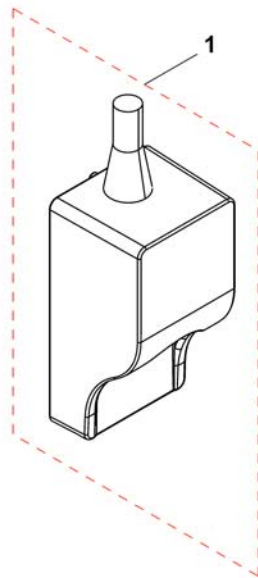

G-Trac-sensor

1537848X.dwg

Pos.	Part number	Description	Valid from → until	Qty
1	SP1541535	G-Trac		1