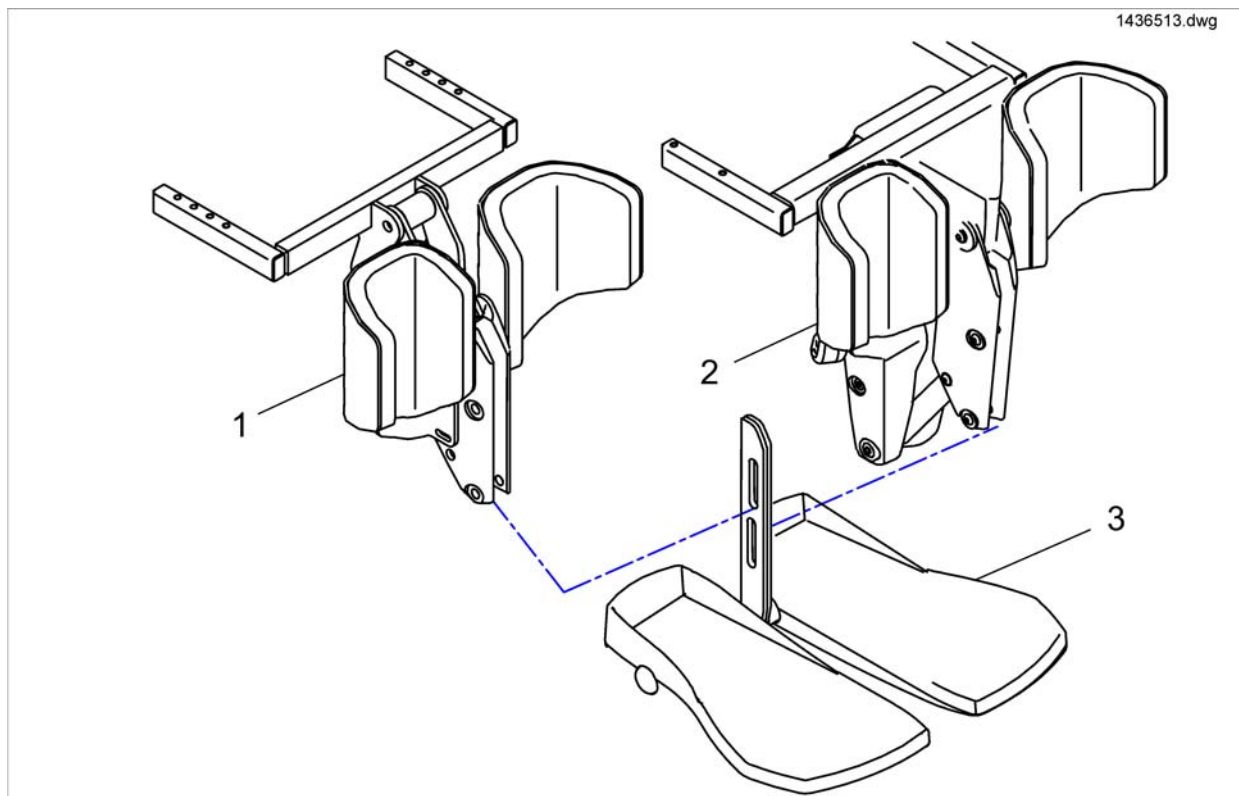

Centre-mounted Legrests

Pos.	Part number	Description	Valid from → until	Qty
1	SP1436512	Centre Hanger, manual, cpl.		1
2	SP1440413	CENTRAL HANGER 90°, ELECTRICAL, COMPLETE		1
3	SP1440292	Central Lower Legrest, large (44-50cm), cpl.		1
3	SP1440291	Central Lower Legrest, medium (38-44cm), cpl.		1
3	SP1440290	Central Lower Legrest, small (32-38cm), cpl.		1