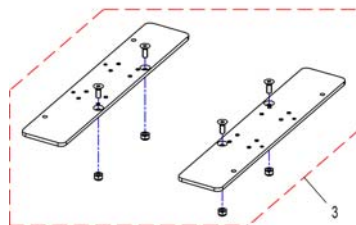

Pos.	Part number	Description	Valid from → until	Qty
-	SP1533562	Actuator cable ACS2 (~1570mm)		1
-	SP1571139	Tilt actuator cable ACS2 (~920mm)		1
1	SP1534954	Lifter. incl. 28°-Tilt, cpl.		1
2	SP1535848	Cable carrier with cable		1
3	SP1536184	Speed reduction sensor		1
4	SP1533557	Tilt actuator, ACS2		1
5	SP1533616	Lifter actuator		1

Bellow

1545673X.dwg

Pos.	Part number	Description	Valid from → until	Qty
	SP1545673	Bellow		1

Pos.	Part number	Description	Valid from → until	Qty
1	SP1552400	Seatframes for Balle modules		1

Adapter sheets

1534951X.dwg