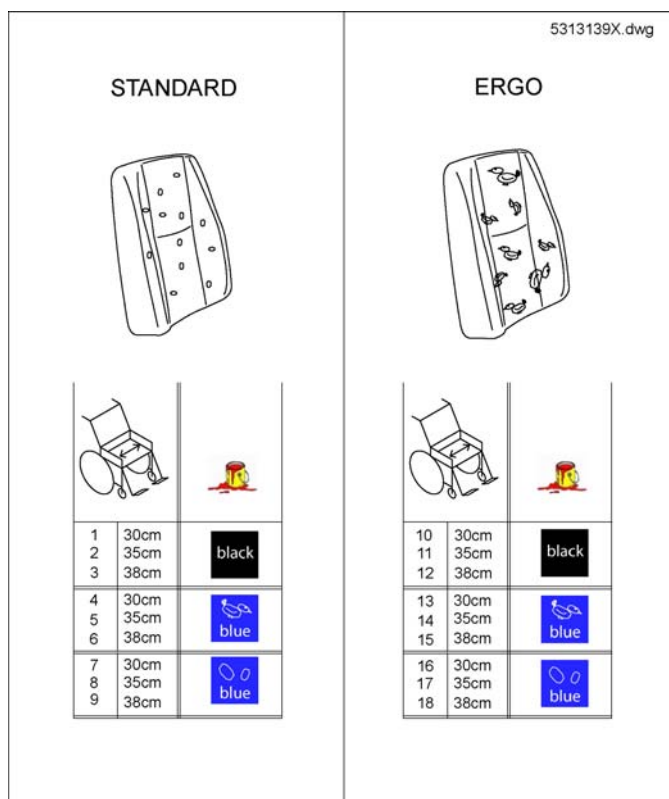

Backrest Cushion for Junior Seat

Pos.	Part number	Description	Valid from → until	Qty
1	5313142	Back Cushion STD SW30cm, Vinyl Black		1
2	5313168	Back Cushion STD SW35cm, Vinyl Black		1
3	5313194	Back Cushion STD SW38cm, Vinyl Black		1
4	5313139	Back Cushion STD SW30cm, Blue Birdie		1
5	5313165	Back Cushion STD SW35cm, Blue Birdie		1
6	5313191	Back Cushion STD SW38cm, Blue Birdie		1
7	5313141	Back Cushion STD SW30cm, Blue Dot		1
8	5313167	Back Cushion STD SW35cm, Blue Dot		1
9	5313193	Back Cushion STD SW38cm, Blue Dot		1
10	5313146	Back Cushion Ergo SW30cm, Vinyl Black		1
11	5313172	Back Cushion Ergo SW35cm, Vinyl Black		1
12	5313198	Back Cushion Ergo SW38cm, Vinyl Black		1
14	5313169	Back Cushion Ergo SW35cm, Blue Birdie		1
15	5313195	Back Cushion Ergo SW38cm, Blue Birdie		1
16	5313145	Back Cushion Ergo SW30cm, Blue Dot		1
17	5313171	Back Cushion Ergo SW35cm, Blue Dot		1
18	5313197	Back Cushion Ergo SW38cm, Blue Dot		1