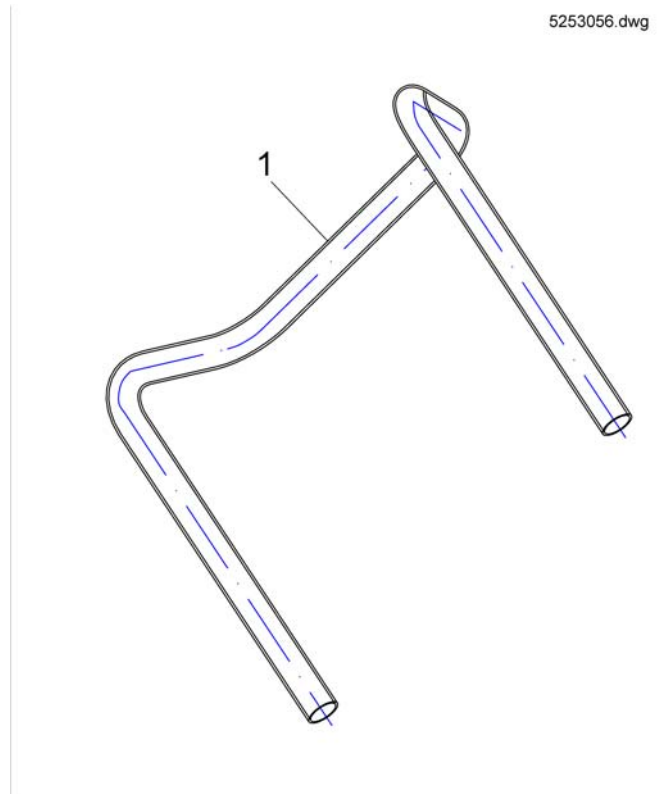

Push Handle

Pos.	Part number	Description	Valid from → until	Qty
1	SP1425839	Push Handle Flex SW 43/48cm		1
1	SP1425840	Push Handle Flex SW 39cm		1
2	SP1524672	Push Handle (single one)		1