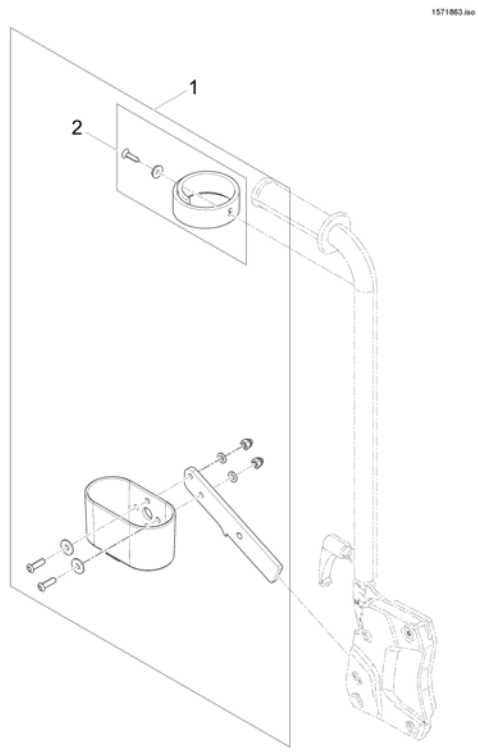

Cane holder (Modulite: back posts man recliner)

Pos.	Part number	Description	Valid from → until	Qty
1	SP1570443	Cane holder, manual backrest		1
2	SP1420493	Belt for caneholder		1