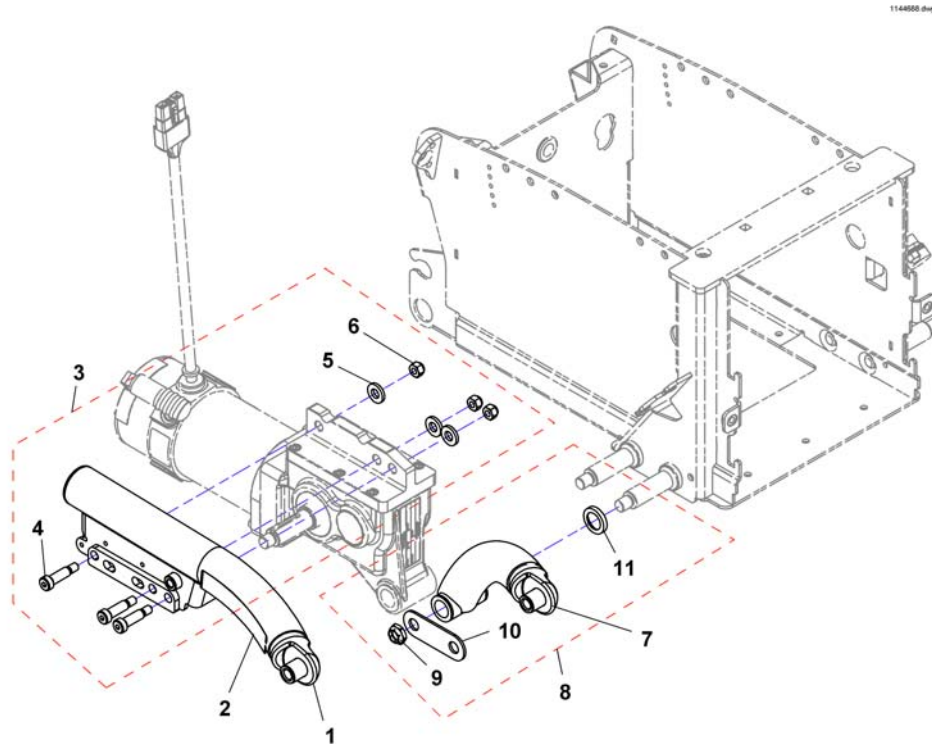

Walking Beam ==> 06.09.11

Pos.	Part number	Description	Valid from → until	Qty
1	SP1523256	Walking Beam Assembly (electric red) with TDX SP Decal, LH		1
1	SP1523255	Walking Beam Assembly (electric red) with TDX SP Decal, RH		1
1	SP1523258	Walking Beam Assembly (wet black) with TDX SP Decal, LH		1
1	SP1523257	Walking Beam Assembly (wet black) with TDX SP Decal, RH		1
2	SP1523167	Decal, TDX SP (Yellow)		1
2	SP1523012	Decal, TDX SP (Black)		1
3	SP1523178	Kit, Walking Beam Mounting Hardware		1
7	SP1523199	Link, Lower Pivot (wet black)-Left		1
7	SP1523198	Link, Lower Pivot (wet black)-Right		1
7	SP1563163	Link, Lower Pivot (electric red)-Left		1
7	SP1563169	Link, Lower Pivot (electric red)-Right		1
8	SP1523168	Kit, Lower Pivot Link / 4-Pole Motor Mounting Hardware		1
4	SP1522942	Screw, Socket Head Shoulder (3/8 x1")		1
5	SP1522966	Washer (7/16 x13/16 x1/8")		1
10	-	No longer available.		0