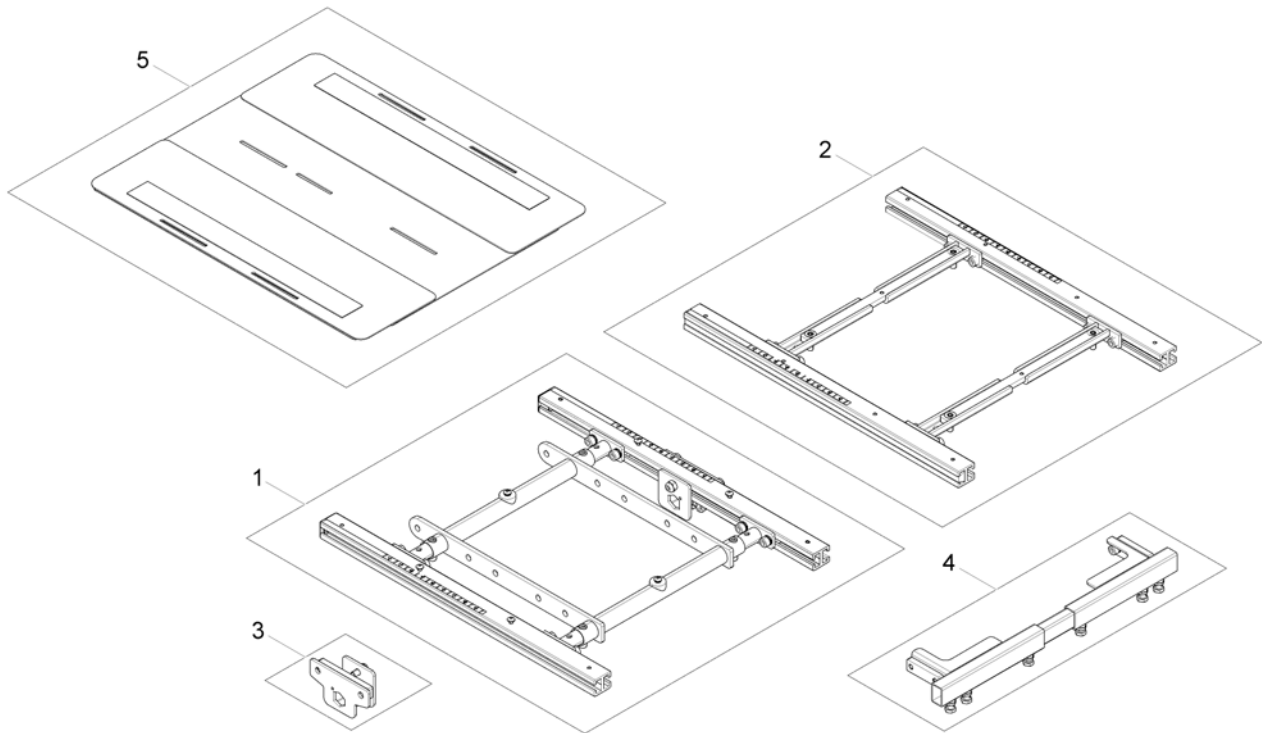

Lifter

1577303 iso

Pos.	Part number	Description	Valid from → until	Qty
-	SP1570291	Adapter Cable <i>(2x for wide Base / 1x for Narrow Base)</i>		1
-	SP1576062	Extension Cable <i>(only for narrow Base)</i>		1
-	SP1570294	Extension Cable		1
-	SP1533561	Light Cable w. DCI		1
1	SP1568426	Lifter- /Tilt Bracket for wide Base		1
2	SP1568424	Lifter- /Tilt Bracket for narrow Base		1
3	SP1558715	Lifter- / Tilt unit		1
4	SP1571823	Lifter actuator		1
5	SP1571822	Tilt actuator		1
6	SP1577762	Slow-Stop Switchcable with Mounting		1

One Piece Seat Plate

1571064.000

Pos.	Part number	Description	Valid from → until	Qty
1	SP1571297	One Piece Seat Plate		1

Telescopic Seat Frame and Plate

1572312 iso

Pos.	Part number	Description	Valid from → until	Qty
1	-	Telescopic Seat Frame for Tilt 12° / 20°		1
2	-	Telescopic Seat Frame for Tilt 30° / Lifter		1
3	-	Armrest bracket		1
4	-	Legrest Support		1
5	-	Seat Plate		1

Telescopic Seat Frame for Tilt 12° / 20°

1572008.iss

Pos.	Part number	Description	Valid from → until	Qty
1	SP1572977	Seatframe 510mm, cpl., pre set up to SW 43cm		1
2	SP1582216	Seatframe 545mm, cpl., pre set up to SW 43cm		1
3	SP1571810	Sealing strap with plugs		1
4	SP1571811	Groove stone with mounting parts		1
5	SP1554646	Adjustment Tube		1
6	SP1588443	Seat Rails 510mm (2pcs kit)		1
7	SP1588444	Seat Rails 545mm (2pcs kit)		1