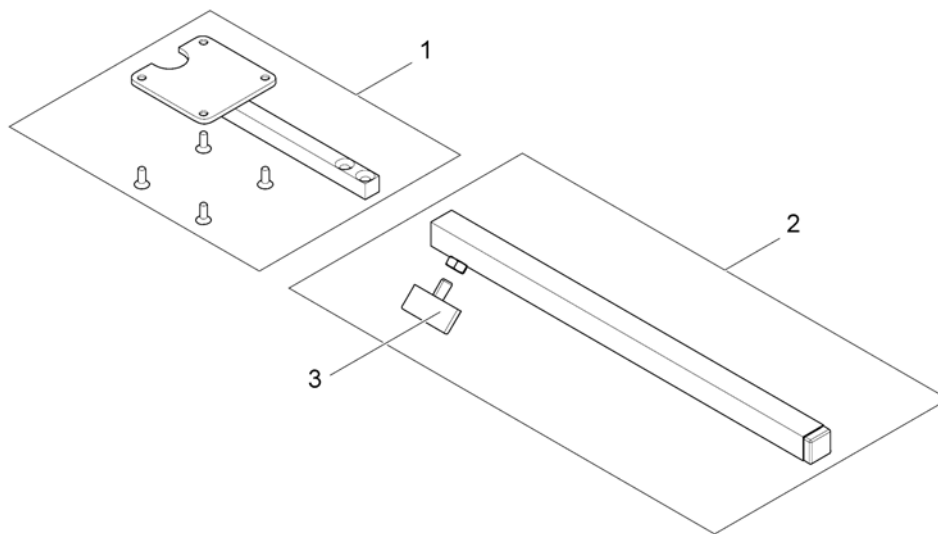

Remote Bracket Standard

1560844.iso

Pos.	Part number	Description	Valid from → until	Qty
1	SP1434921	Remote Support Standard		1
2	SPS183040	Remote Bracket, Standard		1
3	L31001	Wing ScREW M6X10		1