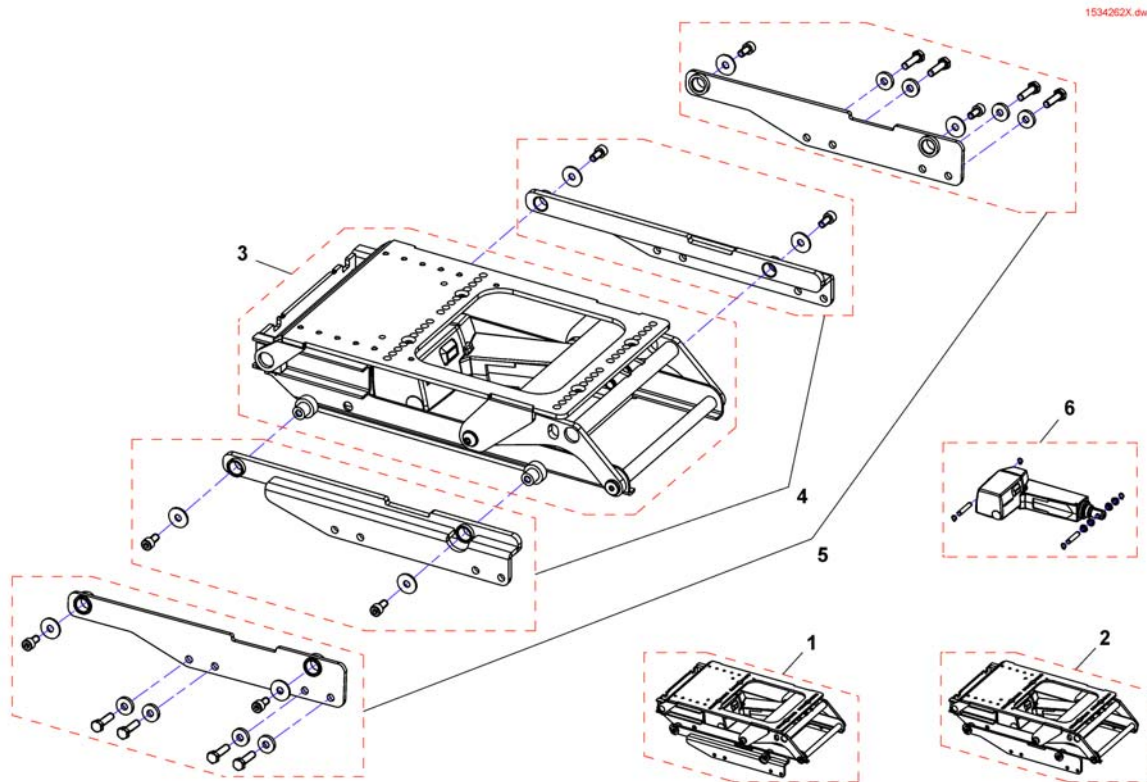

Tiltmodule 28°

Pos.	Part number	Description	Valid from → until	Qty
1	SP1534262	Seattilt 0-28°, cpl.		1
2	SP1548546	Seattilt 0-28°, cpl., Narrowbase		1
3	SP1533063	Tilt unit 0-28°		1
4	SP1536176	Guiding rails, cpl.		1
5	SP1551035	Guiding rails, cpl., Narrowbase		1
6	SP1544888	Actuator		1