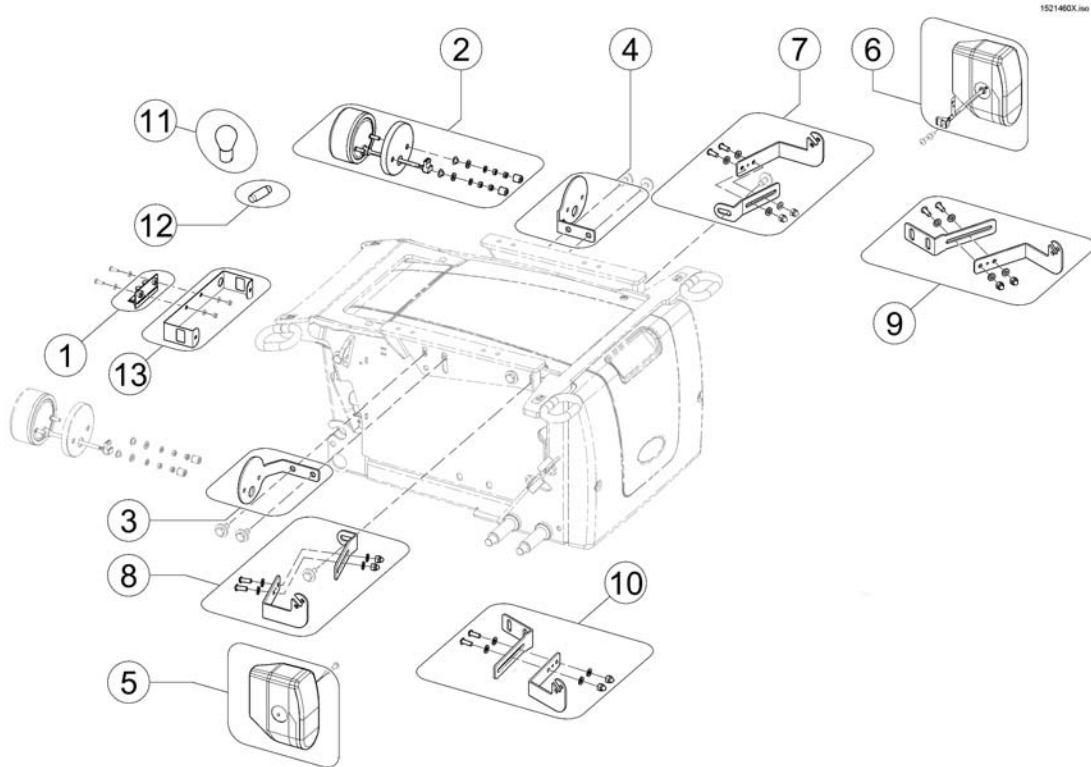

Light System

Pos.	Part number	Description	Valid from → until	Qty
-	1488951	Wire Harness Shark - electrical adjustments & light		1
1	1415004	Central Light Distributor Circuit Board ACS/Shark		1
2	1442736	Rear Light 24V, cpl.		1
-	-	Rear Light Protector Kit		0
3	SP1513692	Rearlight bracket RH		1
4	SP1513691	Rearlight bracket LH		1
5	1420412	Headlight 24V, RH, cable 900mm, without bracket		1
6	1420413	Headlight 24V, LH, cable 900mm, without bracket		1
7	SP1513751	Headlight bracket front LH		1
8	SP1513752	Headlight bracket front RH		1
9	SP1551039	Headlight bracket LH - Narrow Base		1
10	SP1551040	Headlight bracket RH - Narrow Base		1
11	SP1419271	Light Bulb 24V/21W, yellow (Turn Signal front/rear)		1
12	SPP31191	Incandescent Lamp 24V/5W white		1
13	SP1513830	Bracket for light connector		1