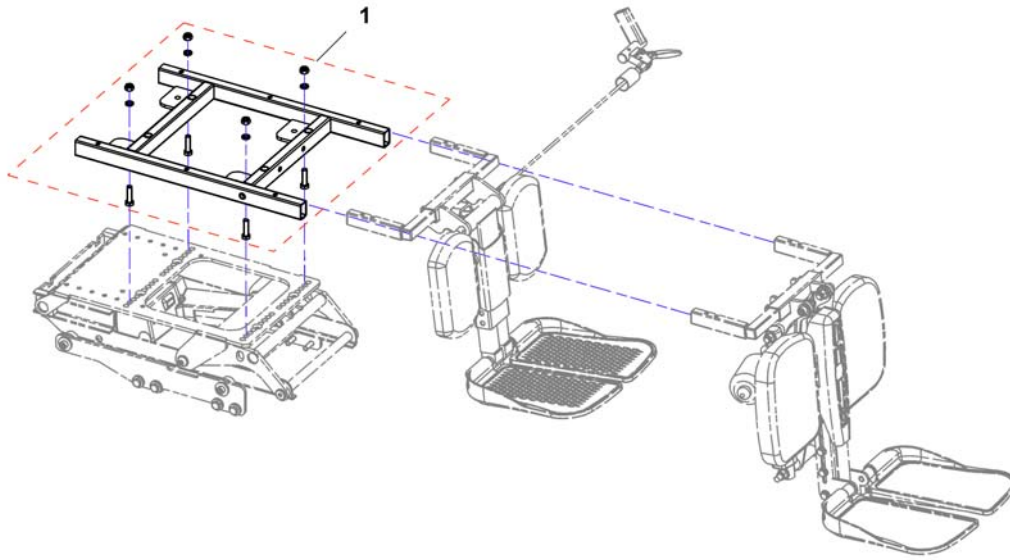

Pos.	Part number	Description	Valid from → until	Qty
1	SP1552400	Seatframes for Balle modules		1