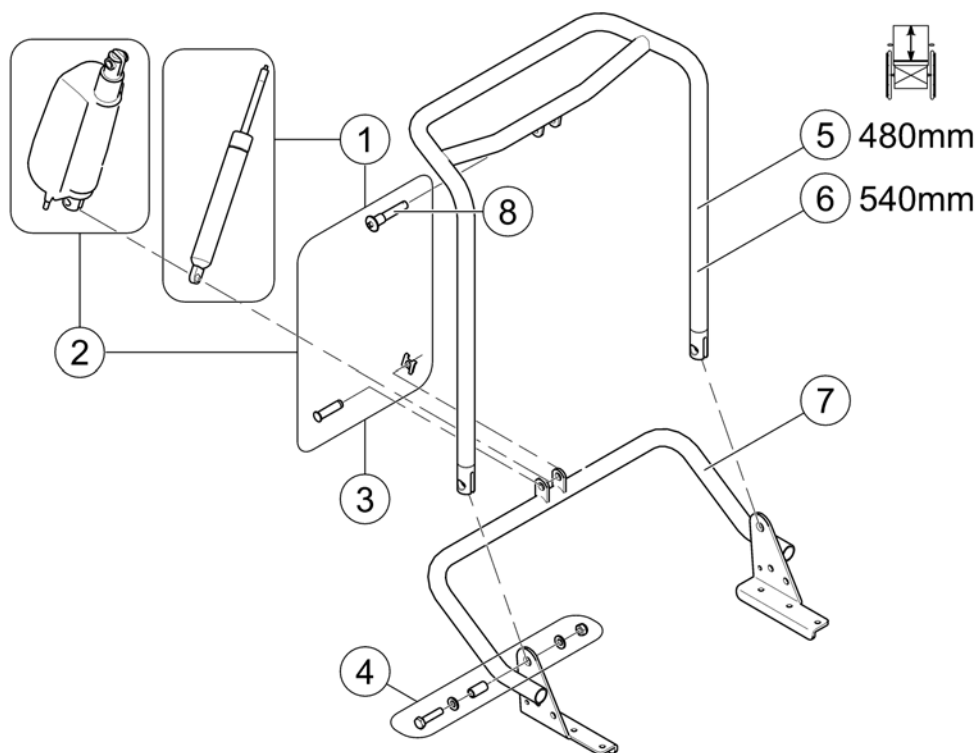

Backrest Recliner

1443270X.060

Pos.	Part number	Description	Valid from → until	Qty
-	SP1562940	Adaptercable Shark to reverse actuator		1
1	SPN368007	Gas Pressure Spring cpl.		1
2	SP1446520	Actuator ACS2 / Shark		1
3	SP1583897	Fixation Kit		1
4	SP1579749	Fixation Kit, Standard Backrest		2
5	1442864-9005	Backrest frame for 480 mm height (push handle), adjustable		1
6	1442866-9005	Backrest frame for 540 mm height (push handle), adjustable		1
7	1442845-9005	Lower Bracket for backrest frame		1
8	F368016.99	Locking Bolt - Quick Release		1