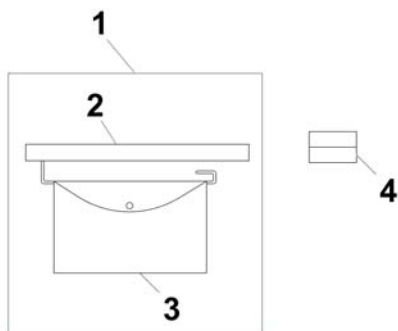

KLICKfix® bracket for Inrigged/Flip-Up/Following Armrest (Modulite)

1580167 Rev

Pos.	Part number	Description	Valid from → until	Qty
1	SP1584497	KlickFix Bracket		1

Bag

1567256 iso

Pos.	Part number	Description	Valid from → until	Qty
1	SP1430417	Bag for side panel, cpl. LH		1
2	SP1430855	Holder for armrest bag		1
3	SP5314967	Bag for armrest		1
4	F370032-9005	Holder for side part with mirror/brake RAL 9		1