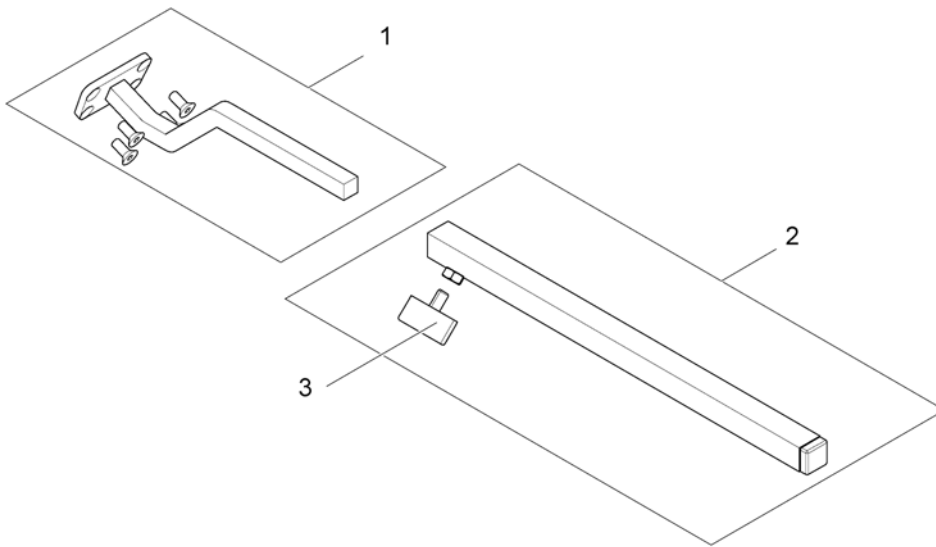

Remote Bracket Standard

1562939.iso

Pos.	Part number	Description	Valid from → until	Qty
1	SP1504822	Remote Support Standard		1
2	SPS183040	Remote Bracket, Standard		1
3	L31001	Wing ScREW M6X10		1