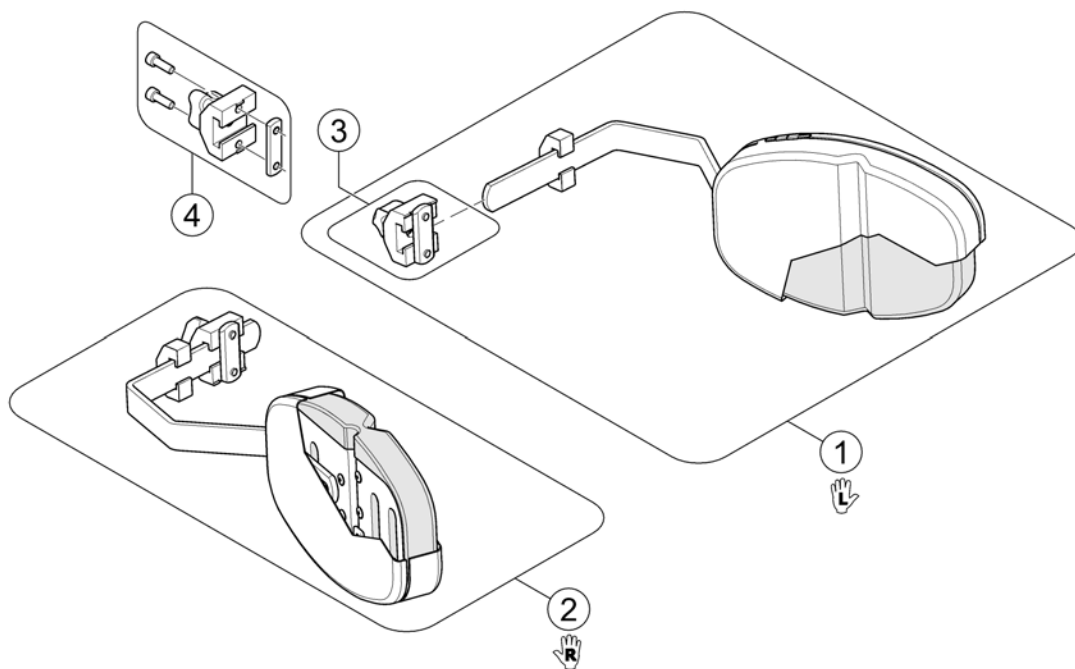

Lateral Support, extended arm (Dartex)

1562674.iss

Pos.	Part number	Description	Valid from → until	Qty
1	1448692	Lateral Support, multi adjustable - RH <i>Dartex grey</i>		1
2	1448693	Lateral Support, multi adjustable - RH <i>Dartex grey</i>		1
3	5253170	Lateral Support Bracket <i>Only for Flex/Flex2 Seat!</i>		1
4	1543574	Locking trunk support <i>Only for Modulite Seat!</i>		1