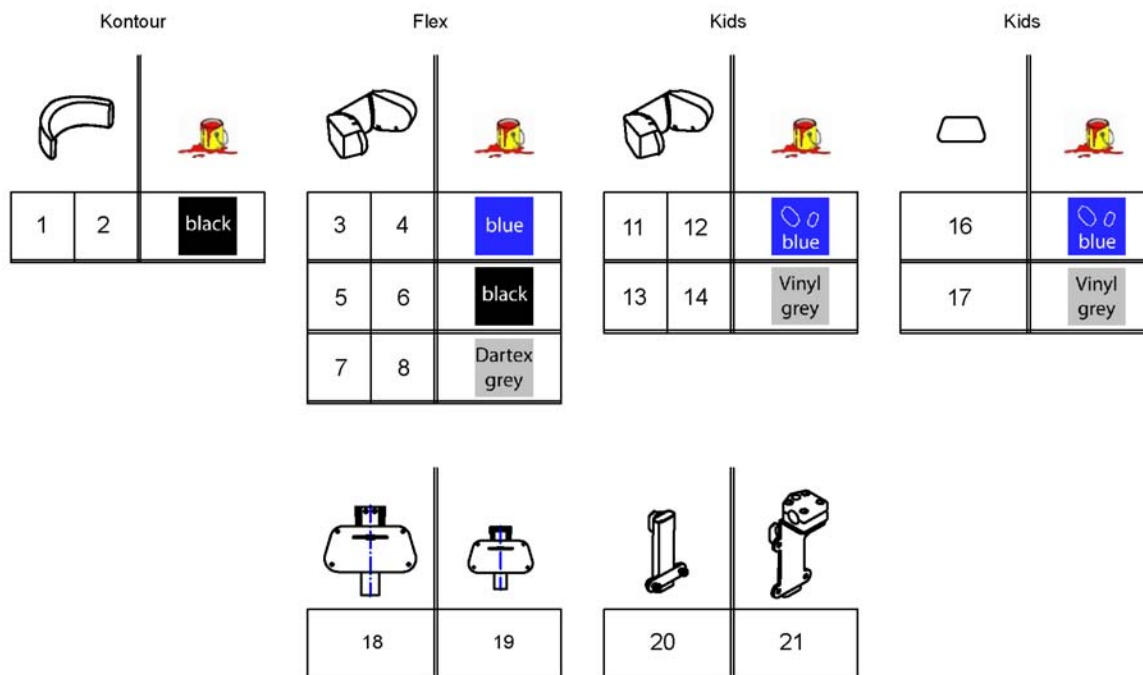

Head- & Neckrests

1422865X.dwg

Pos.	Part number	Description	Valid from → until	Qty
1	SP1422925	Headrest, standard/contour seat, black, complete		1
2	SP1422865	Headrest cushion contour black, without bracket		1
3	-	No longer available.		0
4	-	No longer available.		0
5	SP1440285-TR35	Headrest Flex, Plush black, cpl.		1
6	SP1585039	Headrest Cushion Flex, Plush black (chenille TR35), w/o bracket		1
7	SP1428092	Headrest Flex, Dartex grey, complete		1
8	SP5252229	Headrest cushion Flex Dartex grey, without Bracket		1
11	SP5313307	Headrest cushion Junior, blue Dot, complete		1
12	SP5313261	Headrest cushion Junior, blue Dot, without bracket		1
13	SP5313308	Headrest Cushion Junior, Vinyl grey, complete		1
14	SP5313262	Headrest Cushion Junior, Vinyl grey, without bracket		1
16	SP5313311	Neckrest Cushion Junior, Blue Dot		1
17	SP5313312	Neckrest Cushion Junior, grey Vinyl		1
18	SP1419636	Bracket for Neckrest		1
19	SP1419637	Neckrest Holder Typ3 short		1
20	SP1422547	Headrest Bracket, Contour-/Flex Seat, complete		1
21	SP1422914	Head-/Neckrest Bracket, cpl.		1