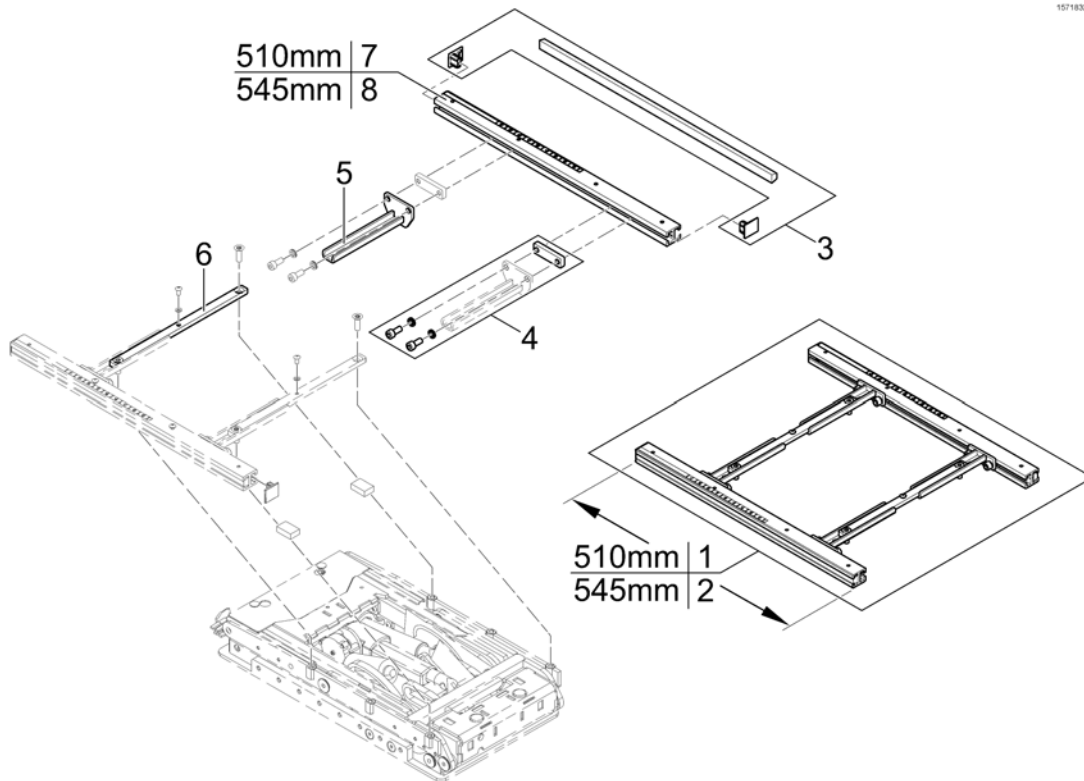

Telescopic Seat Frame for Tilt 30° / Lifter

1571832 Rev

Pos.	Part number	Description	Valid from → until	Qty
1	SP1572993	Seatframe 510mm, pre set up to SW 430mm, cpl.		1
2	SP1582230	Seatframe 545mm, pre set up to SW 430mm, cpl.		1
3	SP1571810	Sealing strap with plugs		1
4	SP1571811	Groove stone with mounting parts		1
5	SP1567720	Seatframe Adapter		1
6	SP1567008	Middle Rail		1
7	SP1588443	Seat Rails 510mm (2pcs kit)		1
8	SP1588444	Seat Rails 545mm (2pcs kit)		1