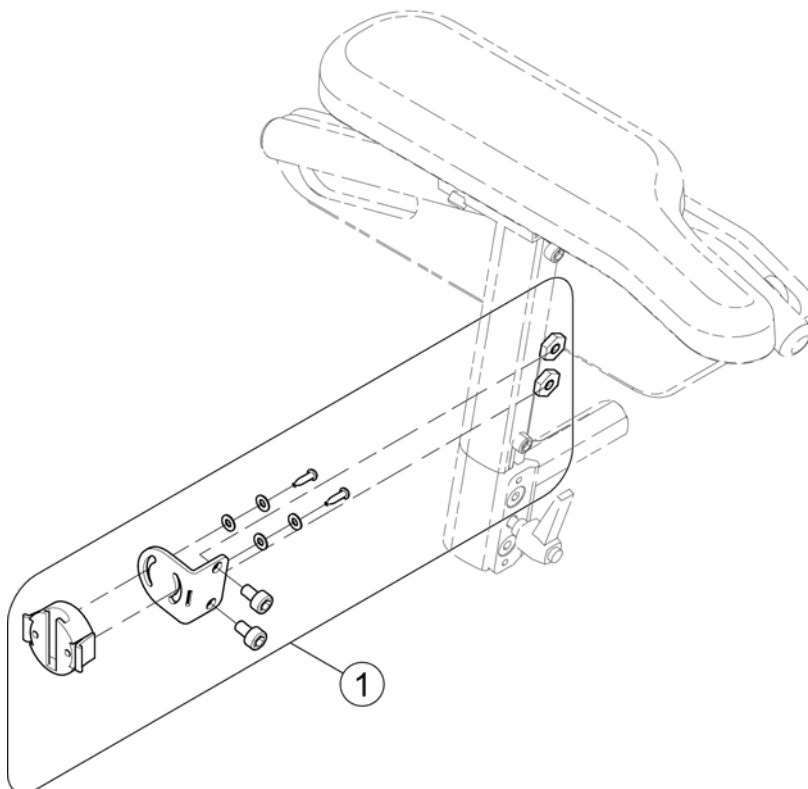

KLICKfix® bracket for Fixed Armrest

1562515.iss

Pos.	Part number	Description	Valid from → until	Qty
1	SP1554320	KLICKfix bracket		1