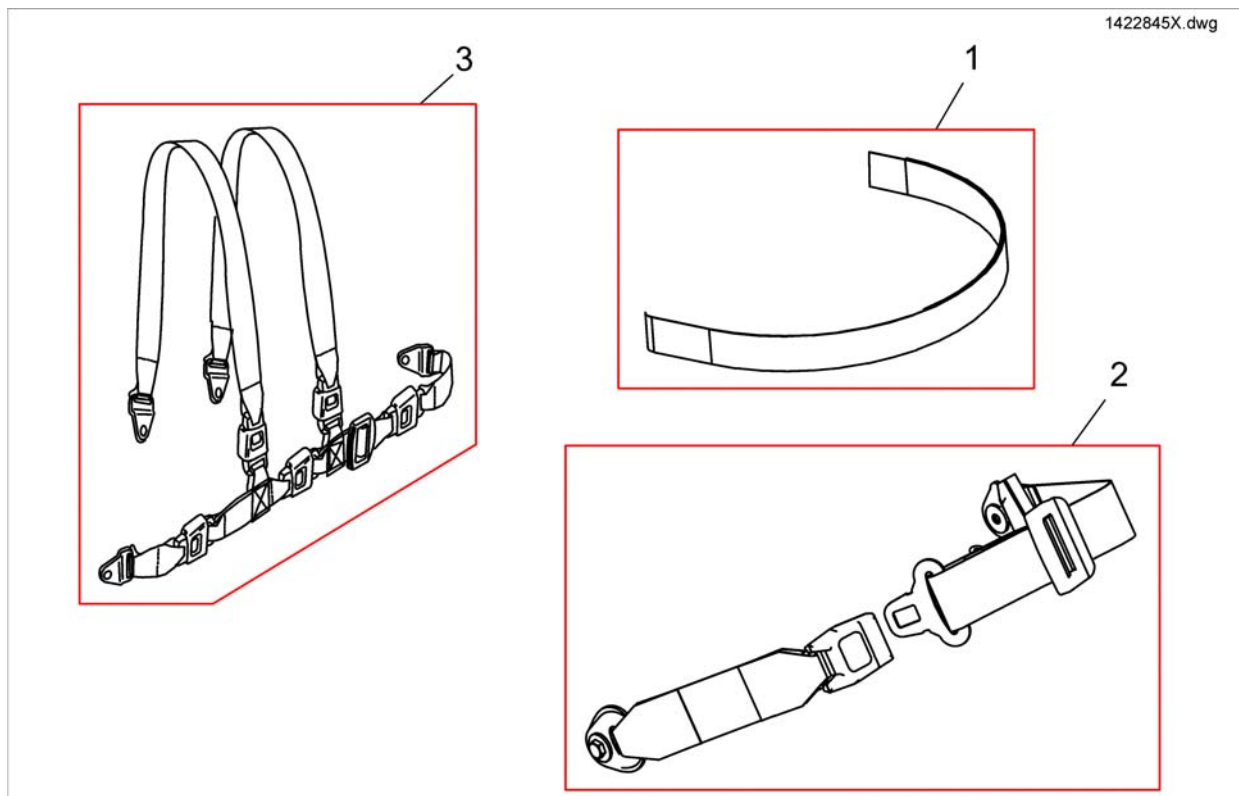

Lap Belt

Pos.	Part number	Description	Valid from → until	Qty
1	1422870	POSITIONING STRAP WITH VELCRO CPL. FOR FLEX/CONTOUR-SEAT		1
1	1422869	Positioning Strap With Velcro cpl. for Junior-Seat		1
2	1422845	Lap Belt, cpl.		1
2	1422846	POSITIONING STRAP WITH SNAP CPL. FOR FLEX/CONTOUR		1
3	SP1422848	Holding Strap For Standard And Contour Seat H-Form cpl.		1
3	SP1422847	HOLDING STRAP FOR FLEX SEAT H-FORM CPL.		1