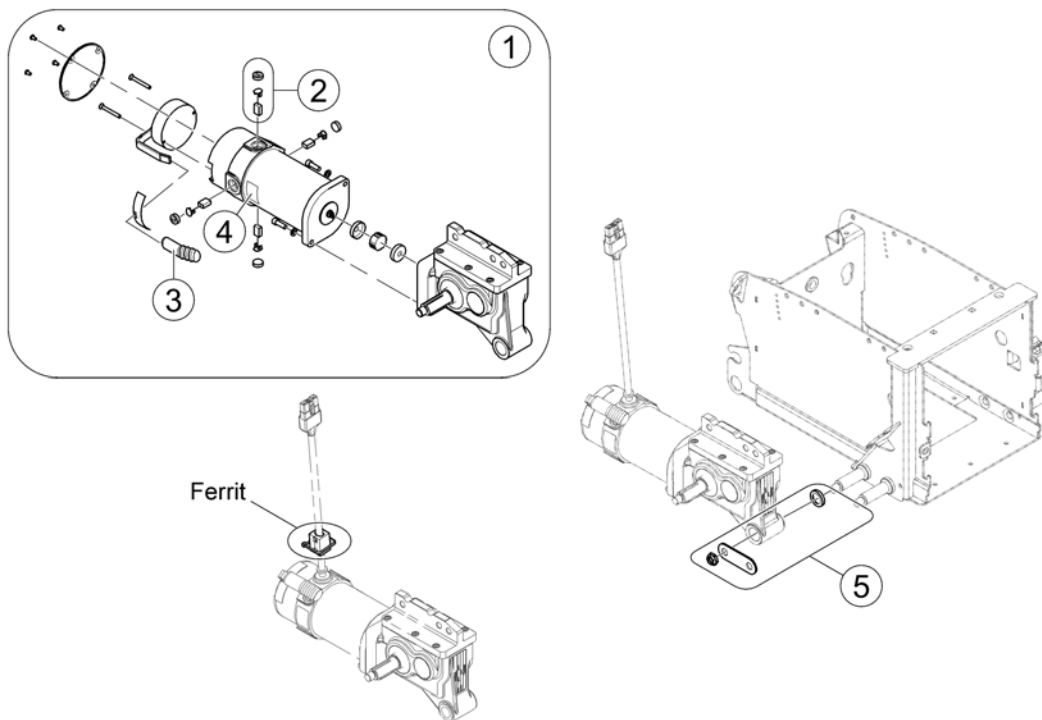

Motor & Gearbox ==> 06.09.11

1144057 Rev

Pos.	Part number	Description	Valid from → until	Qty
1	SP1523164	Motor & Gearbox Assembly 8km/h, LH		1
1	SP1523163	Motor & Gearbox Assembly 8km/h, RH		1
1	SP1144657	Motor & Gearbox Assembly 9.5km/h, LH		1
1	SP1144656	Motor & Gearbox Assembly 9.5km/h, RH		1
2	SP1522967	Kit, brushes with caps, 4-pole (Set of 4)		4
3	SP1522976	Cap, Declutching Lever		1
4	1104797	Disengaging information label		1
5	SP1523168	Kit, Lower Pivot Link / 4-Pole Motor Mounting Hardware		1