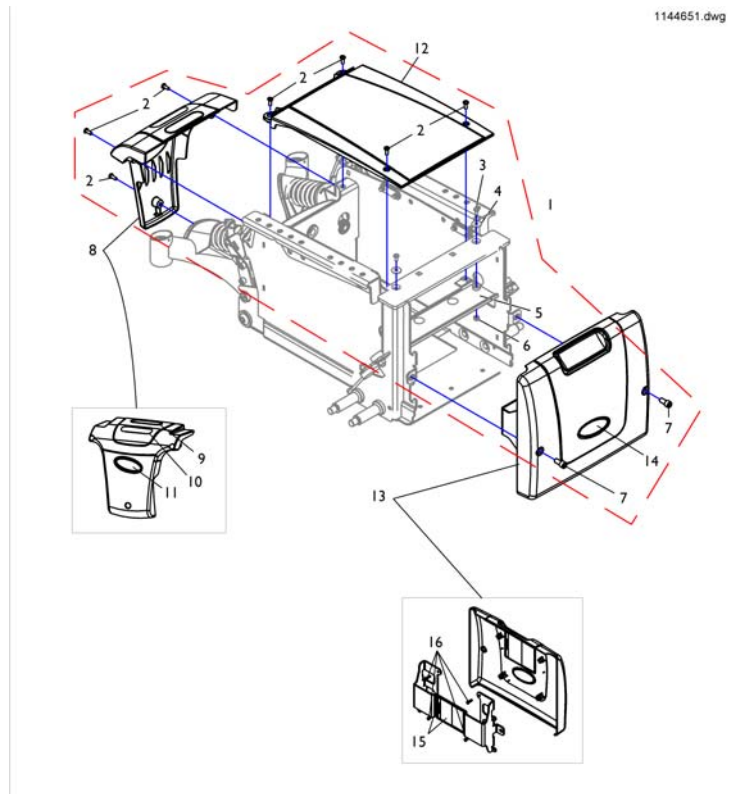

Shrouds and Hardware

1144651.dwg

Pos.	Part number	Description	Valid from → until	Qty
1	SP1523187	Kit, Shroud Hardware (ForGP24/3-22NF Batteries)		1
1	SP1144651	Kit, Shroud Hardware for 22NF Batteries (narrow base)		1
6	SP1522936	Locknut (10-32)		1
7	SP1536212	knurled screw 5/16"		1
8	SP1523183	Shroud, Rear w/Decals (GP24/3-22NF Batteries) C Used For TRRO/TRBKTS Option		1
8	SP1523155	Shroud, Rear w/Decal (TRRO/TRBKTS) (narrow base)		1
12	SP1523182	Shroud, Center (GP24 Batteries) (For TRRO/TRBKTS Option Also)		1
12	SP1523153	Shroud, Center (TRRO/TRBKTS) (narrow base)		1
13	SP1523189	Front Shroud and Bracket Assembly (ForGP24 Batteries)		1
13	SP1144642	Front Shroud and Bracket Assembly, for 2-22NF Batteries (narrow base)		1
15	SP1523190	Bracket w/Decal, Front Shroud (ForGP24 Batteries)		1
16	SP1523003	Screw, Phillips Head (8-16 x5/8")		1