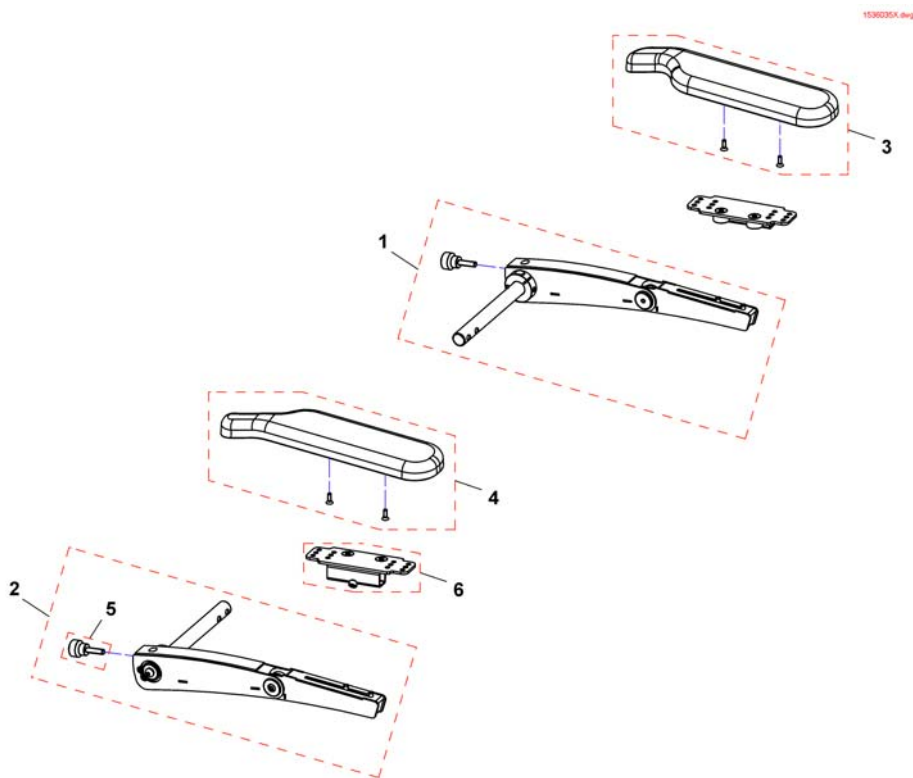

Following armrests

Pos.	Part number	Description	Valid from → until	Qty
1	SP1536036	Following armrest, short, LH, cpl.		1
1	SP1536100	Following armrest, long, LH, cpl.		1
2	SP1536035	Following armrest, short, RH, cpl.		1
2	SP1536099	Following armrest, long, RH, cpl.		1
3	SP1443004	Armpad, Standard (325mm), LH		1
3	SP1528846	Armpad, Extended (375mm), LH		1
4	SP1449043	Armpad, Standard (325mm), RH		1
4	SP1528845	Armpad, Extended (375mm), RH		1
5	SP1535504	Knurled screw M8x30		1
6	SP1535244	Armpad holder		1