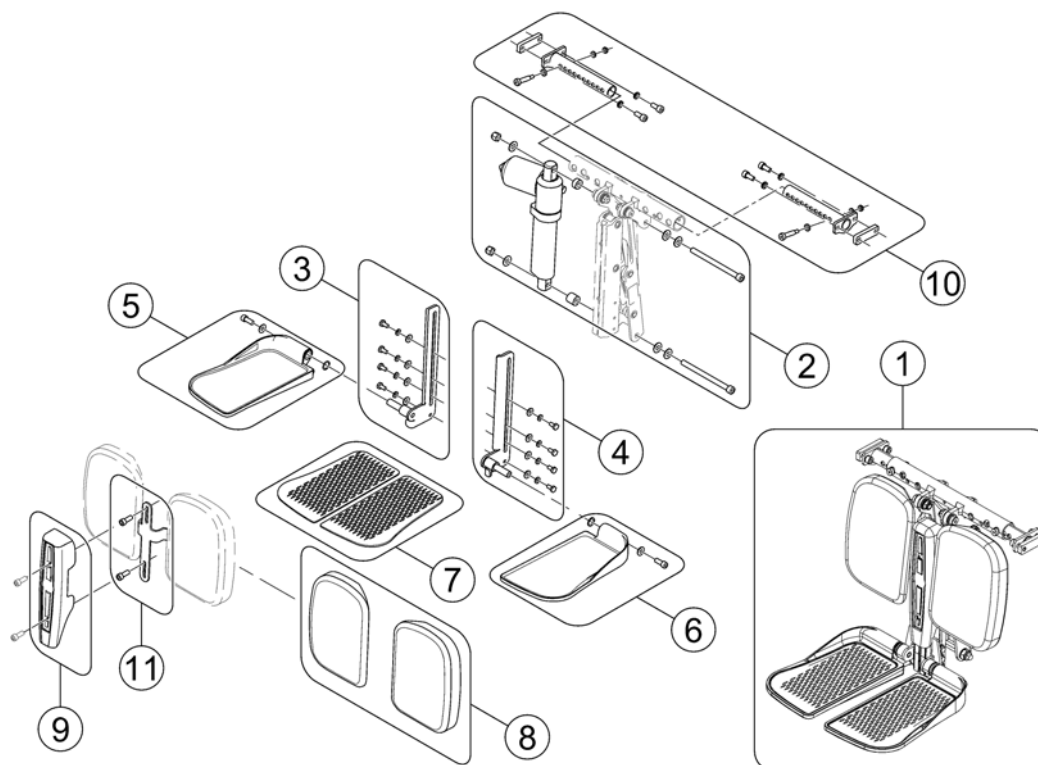

Central Legrest LNX electr. - Modulite Seat

1575133 iso

Pos.	Part number	Description	Valid from → until	Qty
-	SP1541677	Adaptercable 300mm <i>For chairs with lifter</i>		1
-	SP1543012	Adaptercable 1200mm <i>For chairs without lifter</i>		1
1	SP1571959	Centr. Legrest el. LNX for Modulite cpl. (incl. Support)		1
2	SP1543031	Actuator, complete		1
3	SP1543035	Footplate mount, RH		1
4	SP1543034	Footplate mount, LH		1
5	SP1543037	Footplate, RH		1
6	SP1543036	Footplate, LH		1
7	SP1163375	Footrest pad (Pair)		1
8	SP1543033	Calfplates (Pair)		1
9	SP1543032	Cover		1
10	SP1575144	Support, Centr. Legrest el. LNX - Modulite		1
11	SP1579985	Calf Plate Bracket		1