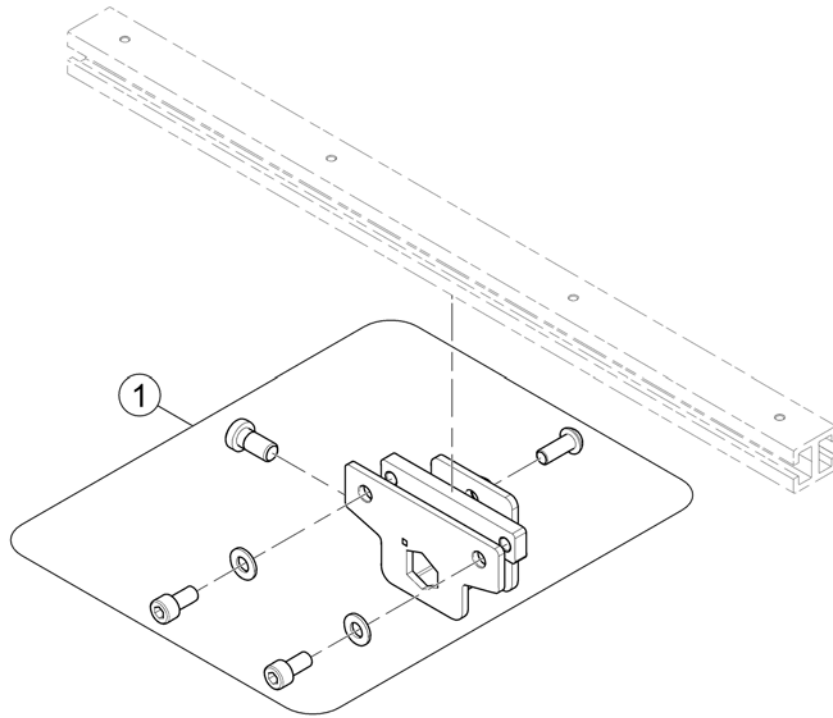

Armrest bracket

1571834 Rev

Pos.	Part number	Description	Valid from → until	Qty
1	SP1570189	Armrest bracket		1