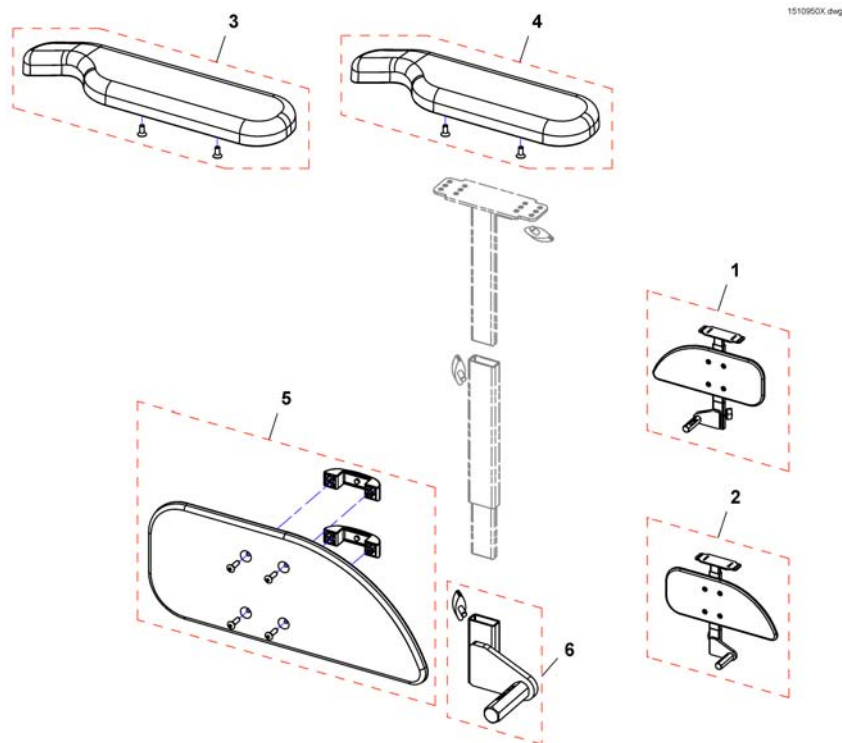

T-Armrest, detachable, with Armpad, for Standard Seat 2008-08-01 ==>

Pos.	Part number	Description	Valid from → until	Qty
1	SP1510935	Armrest, without armpad, RH		1
2	SP1510950	Armrest, without armpad, LH		1
3	SP1528846	Armpad, Extended (375mm), LH		1
3	SP1528845	Armpad, Extended (375mm), RH		1
4	SP1443004	Armpad, Standard (325mm), LH		1
4	SP1449043	Armpad, Standard (325mm), RH		1
5	SP1541505	Skirt guard, RH		1
5	SP1541506	Skirt guard, LH		1
6	SP1541510	Bracket for T-arm, RH		1
6	SP1541511	Bracket for T-arm, LH		1