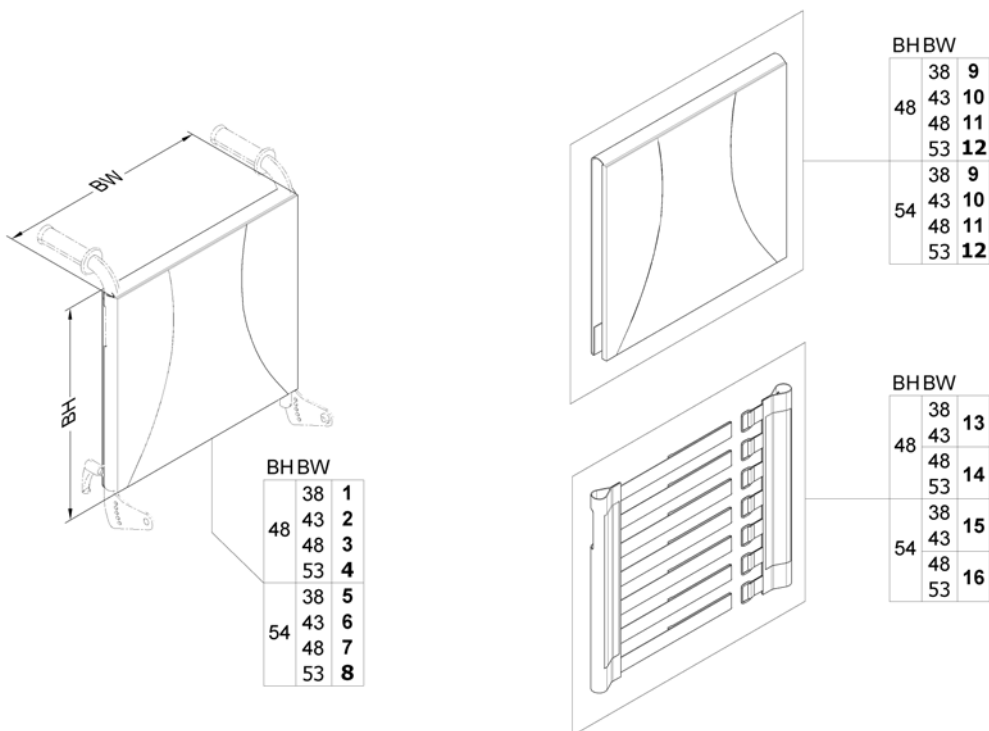

Backrest Frame

1571831.iss

Pos.	Part number	Description	Valid from → until	Qty
1	SP1567810	Backrest Frame		1
2	0021-70002	Indexable lever 63mm M8x16		1

Sling Back, tension adjustable

1571829.000

Pos.	Part number	Description	Valid from → until	Qty
1	SP1567529	Sling Back, tension adjustable & Upholstery, BW 380mm / BH 480mm, cpl.		1
2	SP1567465	Sling Back, tension adjustable & upholstery, BW 430mm / BH 480mm, cpl.		1
3	SP1567530	Sling Back, tension adjustable & upholstery, BW 480mm / BH 480mm, cpl.		1
4	SP1567531	Sling Back, tension adjustable & upholstery, BW 530mm / BH 480mm, cpl.		1
5	SP1567627	Sling Back, tension adjustable & upholstery, BW 380mm / BH 540mm, cpl.		1
6	SP1567746	Sling Back, tension adjustable & upholstery, BW 430mm / BH 540mm, cpl.		1
7	SP1567747	Sling Back, tension adjustable & upholstery, BW 480mm / BH 540mm, cpl.		1
8	SP1567748	Sling Back, tension adjustable & upholstery, BW 530mm / BH 540mm, cpl.		1
9	SP1563563	Backrest upholstery		1
10	SP1563653	Backrest upholstery		1
11	SP1563654	Backrest upholstery		1
12	SP1563655	Backrest upholstery		1
13	SP1571492	Sling back		1
14	SP1571493	Sling back		1
15	SP1571494	Sling back		1
16	SP1571510	Sling back		1