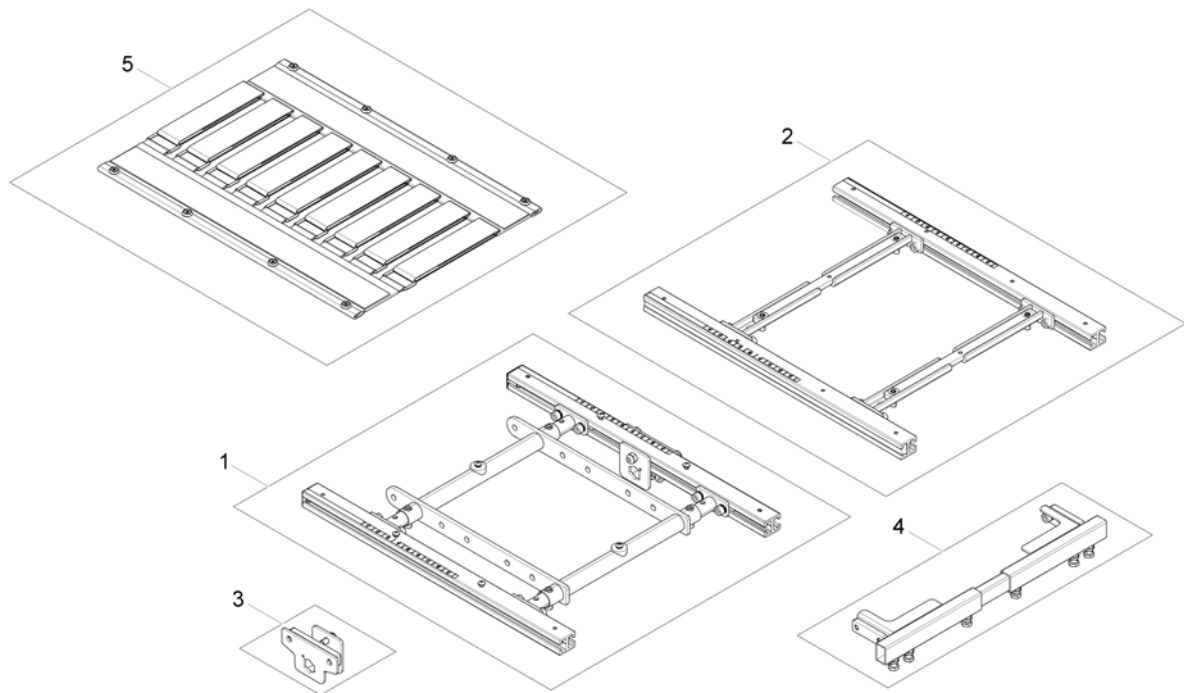

Seat Plate

1572310.00

Pos.	Part number	Description	Valid from → until	Qty
1	SP1572199	Seat Plate 510mm, cpl.		1

Telescopic Seat Frame and Sling Seat

1572311.00

Pos.	Part number	Description	Valid from → until	Qty
1	-	Telescopic Seat Frame for Tilt 12° / 20°		1
2	-	Telescopic Seat Frame for Tilt 30° / Lifter		1
3	-	Armrest bracket		1
4	-	Legrest Support		1
5	-	Sling Seat		1

Telescopic Seat Frame for Tilt 12° / 20°

1571950.iss

Pos.	Part number	Description	Valid from → until	Qty
1	SP1572978	Seatframe 510mm, cpl., pre set up to SW 43cm		1
2	SP1582217	Seatframe 545mm, cpl., pre set up to SW 43cm		1
3	SP1571810	Sealing strap with plugs		1
4	SP1571811	Groove stone with mounting parts		1
5	SP1555400	Adjustment Tube		1
6	SP1588443	Seat Rails 510mm (2pcs kit)		1
7	SP1588444	Seat Rails 545mm (2pcs kit)		1