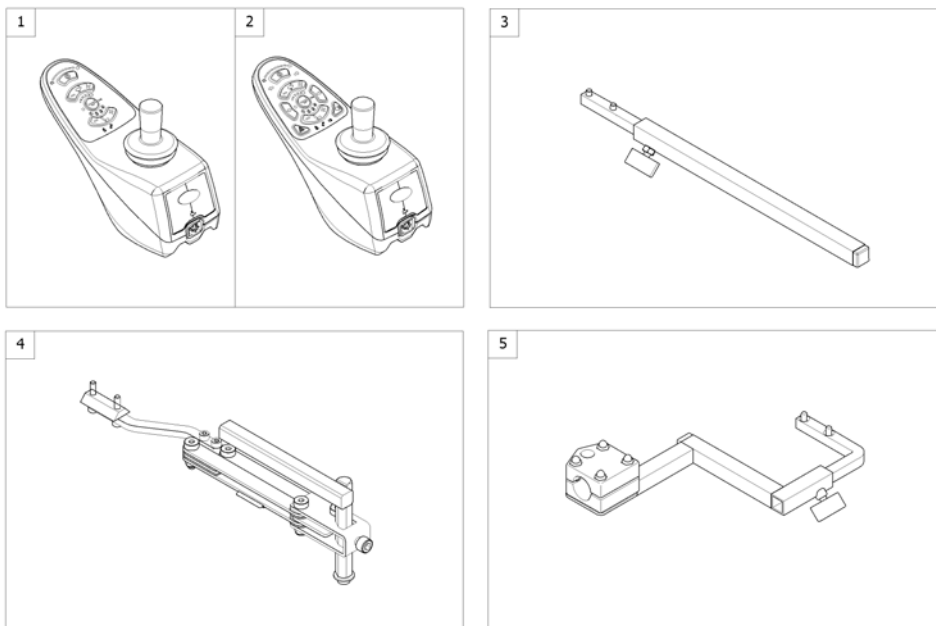

REM A & B with brackets

1562687.iss

Pos.	Part number	Description	Valid from → until	Qty
1	SP1523440	Remote "REM A" [1638/1643]		1
2	SP1523445	Remote "REM B" [1639/1644]		1
3	-	Remote Bracket Standard [1638/1639+1207/1208]		1
4	-	Remote Bracket Swing away & height adjust. [1638/1639+1707/1708]		1
5	-	Remote Bracket Attendant [1643/1644+1207/1208]		1