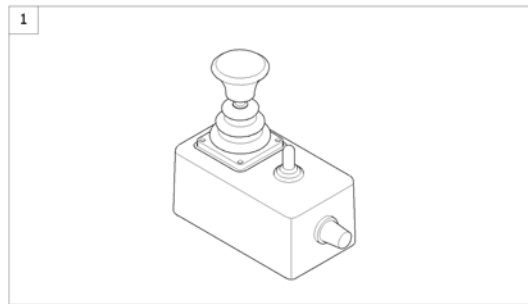

Remote Dual Control with Brackets

1574292 iso

Pos.	Part number	Description	Valid from → until	Qty
1	6001425	ACS dual control <i>[1291/1292]</i>		1
2	-	Remote Bracket Dual Control for Standard-/Contour-/Flex-/Junior-Seat		1
3	-	Remote Bracket Dual Control for Modulite Seat		1