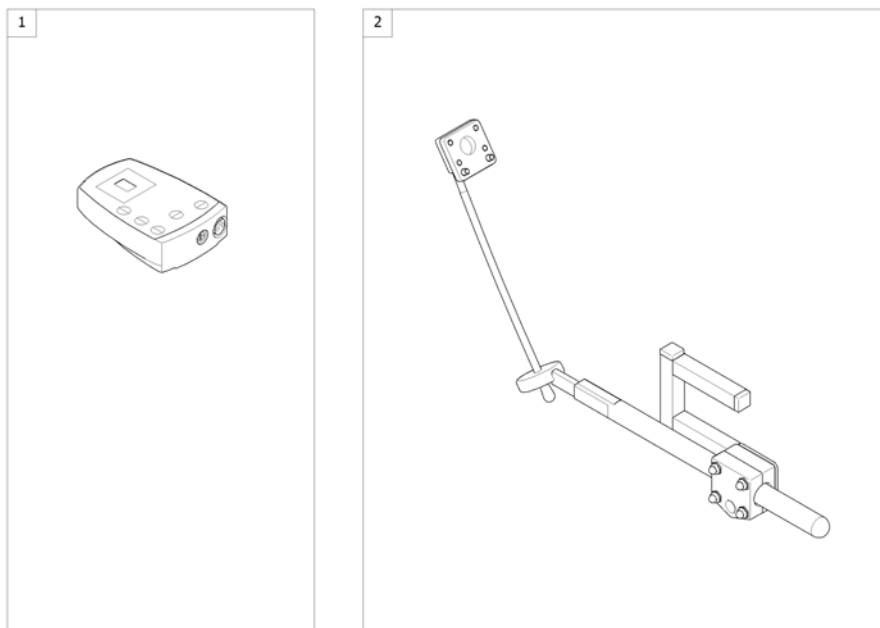

G91S with brackets

1560850 iso

Pos.	Part number	Description	Valid from → until	Qty
1	SP1505187	Remote Control G91S <i>[1615]</i>		1
2	-	Remote Bracket Standard <i>[1615+1207/1208]</i>		1