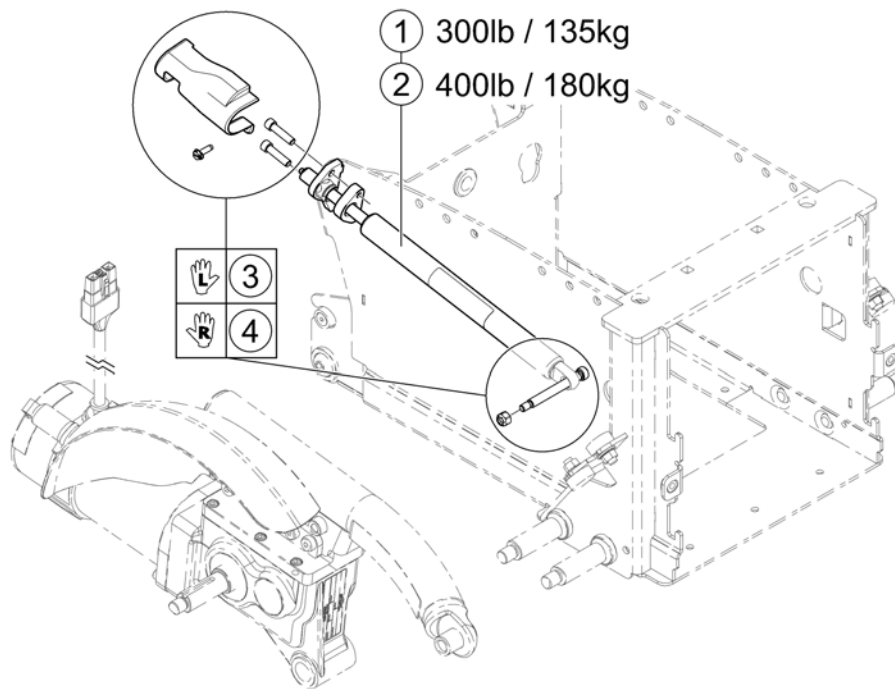

Rear Pivot Assembly (Mounting)

1149285 Rev

Pos.	Part number	Description	Valid from → until	Qty
1	SP1523193	Kit, Rear Pivot Assembly Mounting Hardware		1

Cylinders, Locking Gas

1144661.00

Pos.	Part number	Description	Valid from → until	Qty
1	SP1523162	Cylinder, Locking Gas (300 Lb. User Weight Limit)		1
2	SP1523158	Cylinder, Locking Gas (400 Lb. User Weight Limit)		1
3	SP1523149	Kit, Locking Gas Cylinder Mounting Hardware -Left		1
4	SP1523148	Kit, Locking Gas Cylinder Mounting Hardware -Right		1