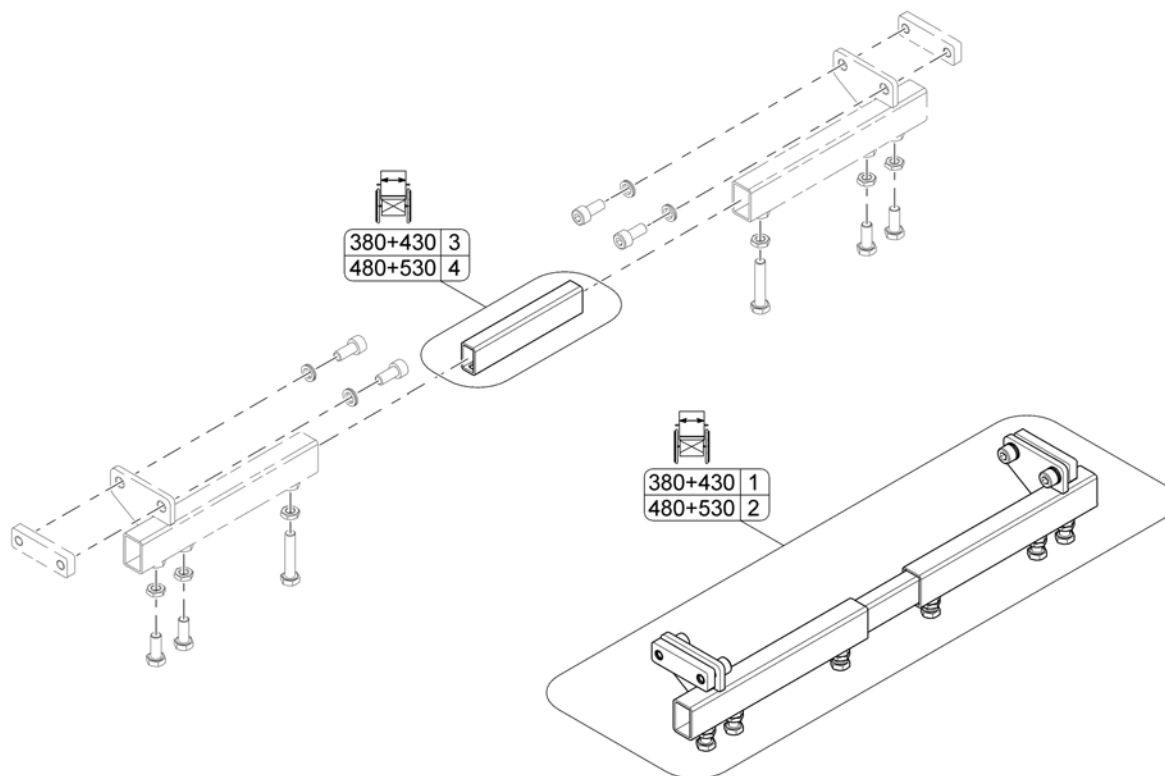

Legrest Support

1572030.000

Pos.	Part number	Description	Valid from → until	Qty
1	SP1559305	Legrest Support SW380+430mm, cpl.		1
2	SP1559307	Legrest Support SW480+530mm, cpl.		1
3	SP1558134	Connection Tube SW380+430mm		1
4	SP1558135	Connection Tube SW480+530mm		1