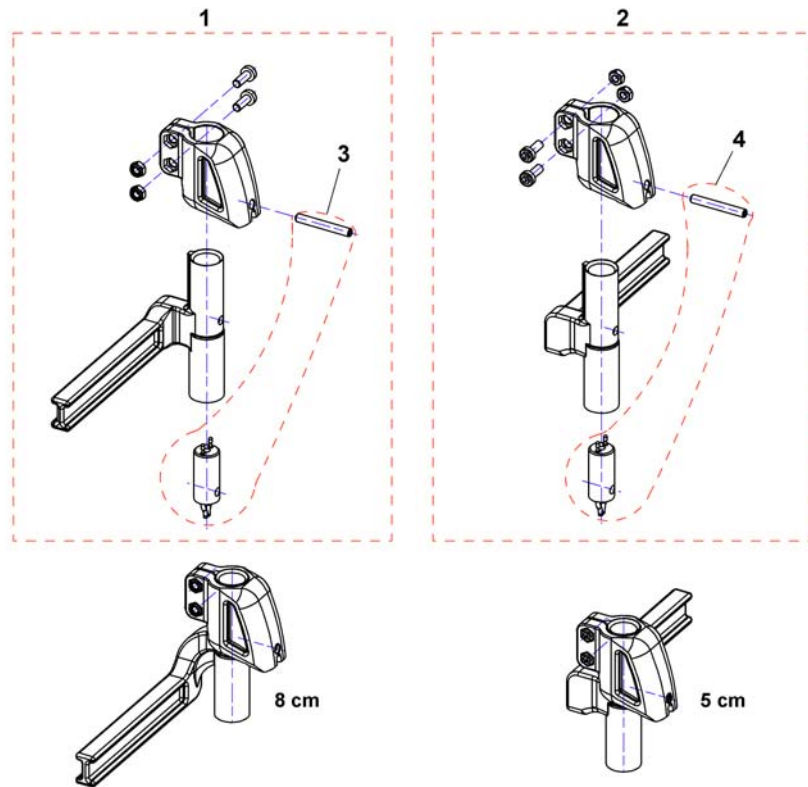

Legrest fixation

1562243.dwg

Pos.	Part number	Description	Valid from → until	Qty
1	SP1449733	Legrest Support Vari series, man. 5cm - LH		1
1	SP1449737	Footrest/Legrest receptacle, manuell, LH, 8cm		1
1	SP1449735	Footrest/Legrest receptacle, powered, LH, 5cm		1
1	SP1449739	Footrest/Legrest receptacle, powered, LH, 8cm		1
1	SP1529951	Footrest/Legrest receptacle, powered, LH, 5cm <i>For TDX-SP with lifter</i>		1
1	SP1535937	Footrest/Legrest receptacle, powered, LH, 8cm <i>For TDX-SP with lifter</i>		1
2	SP1449732	Legrest Support Vari series, man. 5cm - RH		1
2	SP1449736	Footrest/Legrest receptacle, manuell, RH, 8cm		1
2	SP1449314	Footrest/Legrest receptacle, powered, RH, 5cm		1
2	SP1449315	Footrest/Legrest receptacle, powered, RH, 8cm		1
2	SP1529949	Footrest/Legrest receptacle, powered, RH, 5cm <i>For TDX-SP with lifter</i>		1
2	SP1535856	Footrest/Legrest receptacle, powered, RH, 8cm <i>For TDX-SP with lifter</i>		1
3	SP1450228	Power Supply Cable Legrest (990mm)		1
3	SP1527775	Power Supply Cable Legrest (650mm) <i>For TDX-SP with lifter</i>		1
4	SP1450232	Power Supply Cable Legrest (550mm)		1
4	SP1527775	Power Supply Cable Legrest (650mm) <i>For TDX-SP with lifter</i>		1
-	SP1527899	Extension Cable for powered Legrest <i>For TDX-SP without lifter</i>		1