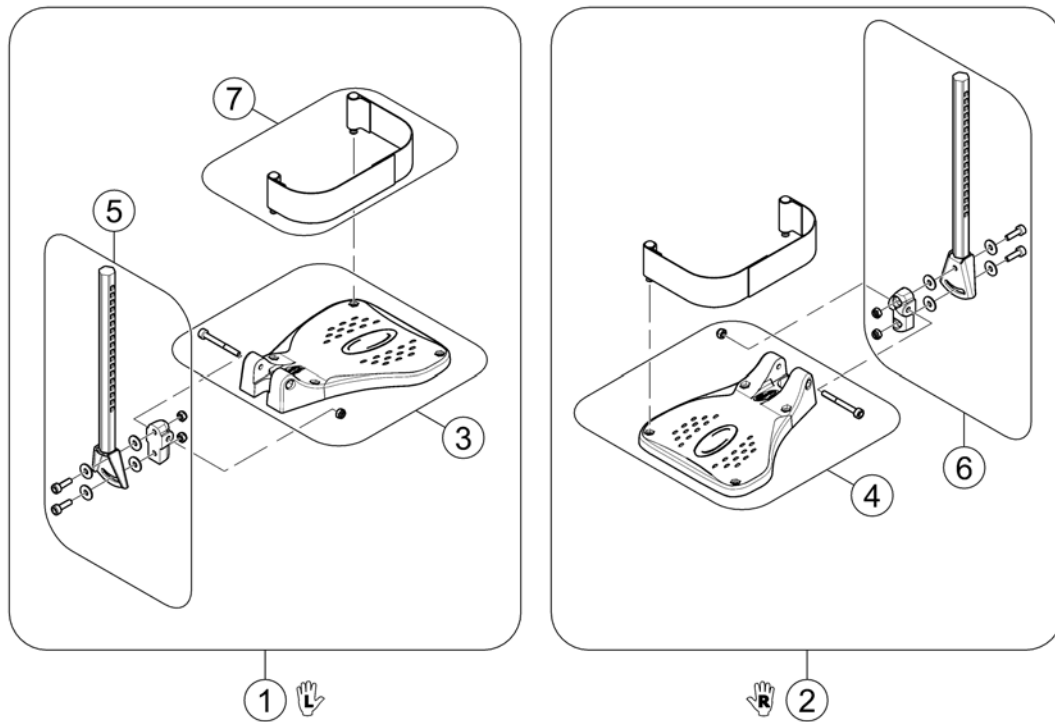

Footrests Vari, Flip-Up & angle adjustable (01.08.10 =>)

152964EX.es

Pos.	Part number	Description	Valid from → until	Qty
1	SP1541580	Footplate flip up, angle adjustable, LH, cpl.		1
2	SP1541579	Footplate flip up, angle adjustable, RH, cpl.		1
3	SP1529645	FOOTPLATE LH		1
4	SP1529644	FOOTPLATE RH		1
5	SP1423204	FOOT PLATE TUBE, ANGLE ADJUSTMENT LH CPL.		1
6	SP1423203	FOOT PLATE TUBE, ANGLE ADJUSTMENT RH CPL.		1
7	SP1442467	Heel Strap cpl.		1