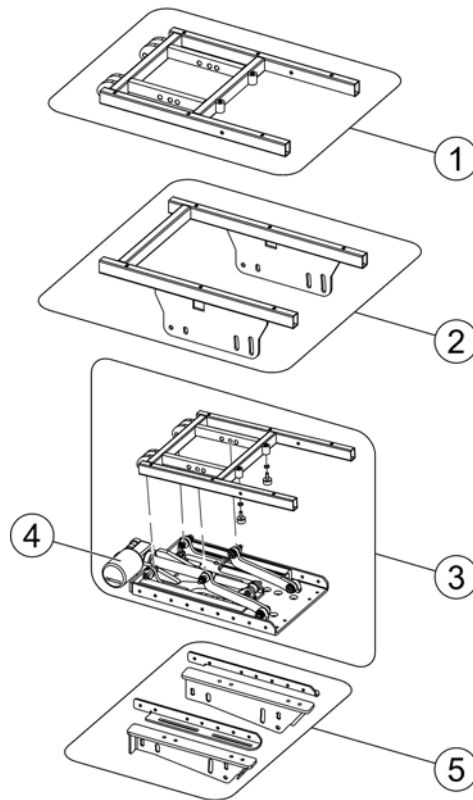

Battery Box Hardware

1140071.00

Pos.	Part number	Description	Valid from → until	Qty
1	SP1523179	Kit, Battery Box, Rubber Bumper & Grommet Hardware		1
5	SP1522968	Washer (5/16 x3/4 x1/16")		1

Seat

SPCTDX_SP20.00

Pos.	Part number	Description	Valid from → until	Qty
1	-	Standard Seat		1
2	-	Contour Seat		1
3	-	Flex 2 Seat		1
4	-	Junior Seat		1
5	-	Modulite Seat		1

Standard Seat

Pos.	Part number	Description	Valid from → until	Qty
-		Powered Tilt 50° & manuell		1
-		Tiltmodule 28°		1
-		Lifter (incl. 28°-Tilt)		1
-		Bellow		1
-		Seat frames for Balle modules		1
-		Adapter sheets		1
-		Seatplates		1
-		Seat Cushion for Standard Seat		1

Powered Tilt 50° & manuell

Pos.	Part number	Description	Valid from → until	Qty
-	SP1535829	Mercury Switch for tilt up to 50°		1
1	SP1513344	Seatframe for Electric Tilt 50°		1
2	SP1513657	Seatframe for Manual Tilt (292mm)		1
2	SP1548900	Seatframe for Manual Tilt (254mm)		1
3	SP1528314	CG-Tilt TDX-SP with Seatframe		1
4	SP1143801	Tilt-Actuator		1
5	SP1580051	Angle Bracket for CG-Tilt (pair) <i>Incl. screws / avec vis / inkl. Schrauben</i>		1