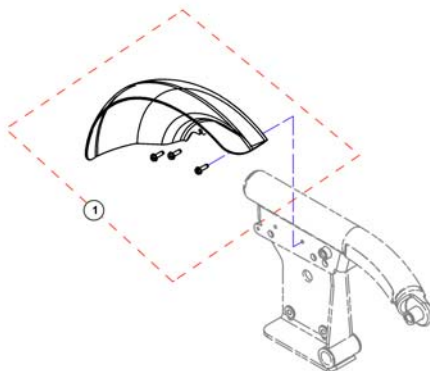

Fender

Pos.	Part number	Description	Valid from → until	Qty
1	SP1523170	Kit, Fender Assembly - Right		1
1	SP1523171	Kit, Fender Assembly - Left		1