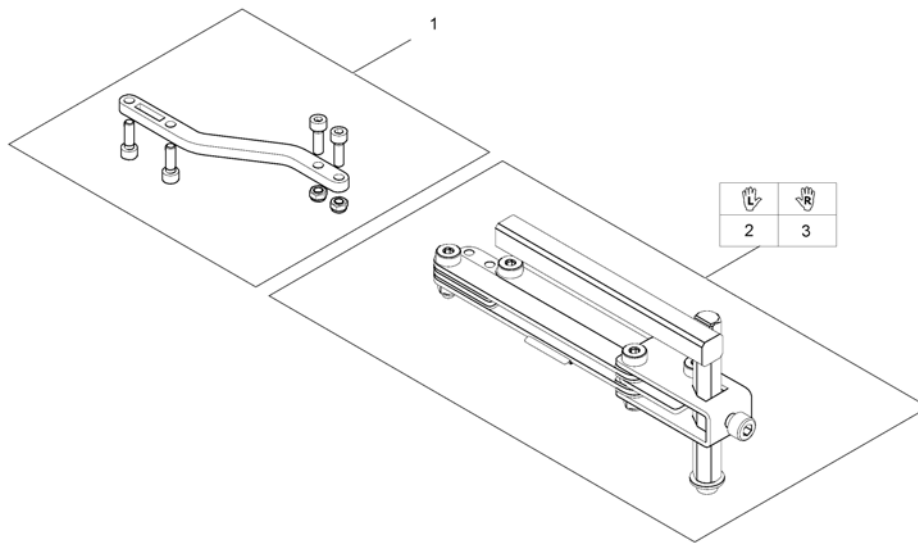

Remote Bracket Swing away & height adjust.

1559852.iso

Pos.	Part number	Description	Valid from → until	Qty
1	SP1498222	Remote Support for Bracket height adjustable and swing away		1
2	SP1496249	Remote bracket, height adjustable & swing away, LH		1
3	SP1496248	Remote bracket, height adjustable & swing away, RH		1