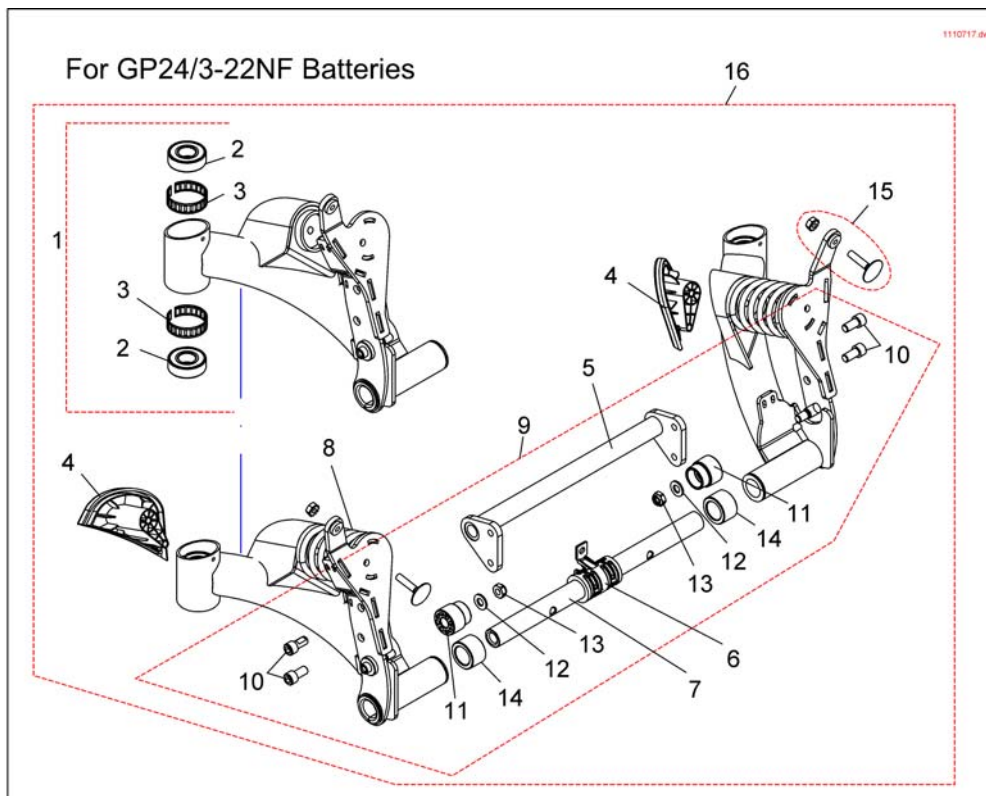

Rear Pivot Assembly

Pos.	Part number	Description	Valid from → until	Qty
1	SP1523260	Kit, Swing Arm Assembly (electric red) with Bearings, Rear-Left		1
1	SP1523259	Kit, Swing Arm Assembly (electric red) with Bearings, Rear-Right		1
1	SP1564785	Kit, Swing Arm Assembly (wet black) with Bearings, Rear-Left		1
1	SP1564781	Kit, Swing Arm Assembly (wet black) with Bearings, Rear-Right		1
2	SP40117X006	Bearing (5/8 ")		1
3	SP1110717	Ring, Tolerance		1
4	SP1523089	Cap, Rear-Left		1
4	SP1523088	Cap, Rear-Right		1
5	SP1523083	Cross-Member, Pivot (TDX-SP Narrow Base)		1
5	SP1142287	No description available.		1
6	SP1523166	Bushing Assembly, Center		1
7	SP1523194	Bar, Pivot		1
7	SP1523197	Bar, Pivot		1
7	SP1155018	No description available.		1
8	SP1523002	Spring - yellow <i>replaced by SP1579643 (silver)</i>		1
8	SP1579643	Spring - silver <i>replaces SP1523002 (yellow)</i>		1
9	SP1523177	Kit, Pivot Assembly Hardware <i>included parts 10-14</i>		1
13	SP1522937	Locknut (5/16-18)		1
15	SP1523144	Kit, Elevator Bolt w/Keps Nut (1/4-20)		1
16	SP1523261	Rear Pivot Assembly (electric red) (ForGP24/3-22NF Battery Box) (wide base)		1
16	SP1564779	Rear Pivot Assembly (wet black) (ForGP24/3-22NF Battery Box) (wide base)		1
16	SP1551708	Rear Pivot Assembly (electric red) (For22NF Battery Box) (Narrow base)		1
16	SP1564780	Rear Pivot Assembly (wet black) (For 22NF Battery Box) (Narrow base)		1