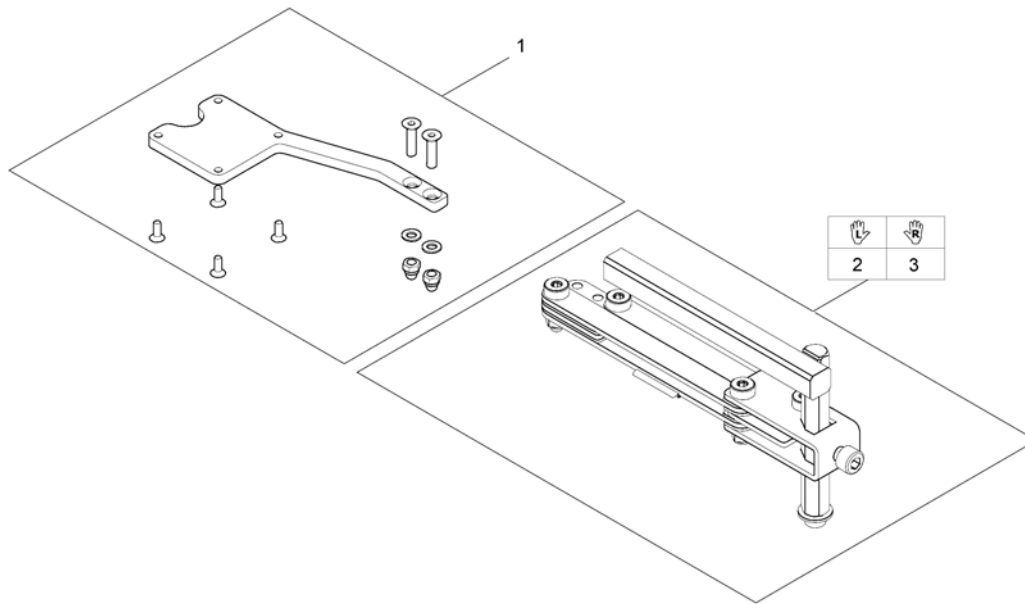

Remote Bracket Swing away & height adjust.

1560845.iso

Pos.	Part number	Description	Valid from → until	Qty
1	SP1527125	Remote Support for Bracket height adjustable and swing away		1
2	SP1496249	Remote bracket, height adjustable & swing away, LH		1
3	SP1496248	Remote bracket, height adjustable & swing away, RH		1