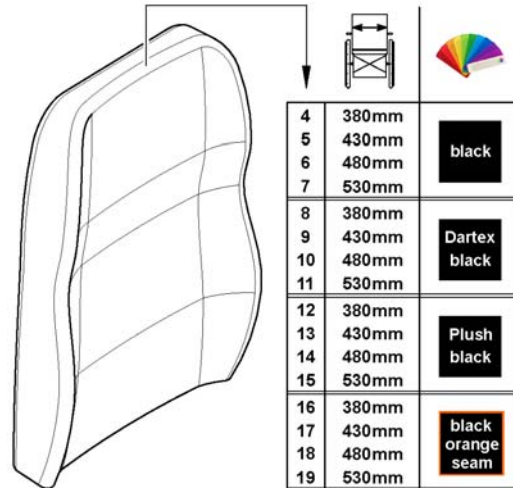

Laguna

Pos.	Part number	Description	Valid from → until	Qty
1	SP1568489	Flex3 backrest plate <i>[2172]</i>		1
2	SP1572321	Clamps		1
3	1497411	HANDWHEEL M12 LONG NECK/HEADREST		1
4	SP1529585	Backrest Cushion Laguna / EasyAdapt, black - SW 380mm <i>[2173+2151]</i>		1
5	SP1529586	Backrest Cushion Laguna / EasyAdapt, black - SW 430mm <i>[2173+2151]</i>		1
6	SP1529587	Backrest Cushion Laguna / EasyAdapt, black - SW 480mm <i>[2173+2151]</i>		1
7	SP1529596	Backrest Cushion Laguna / EasyAdapt, black - SW 530mm <i>[2173+2151]</i>		1
8	SP1529538-TR26	Backrest Cushion Laguna / EasyAdapt, Dartex black - SW 380mm <i>[2173+2152]</i>		1
9	SP1529539-TR26	Backrest Cushion Laguna / EasyAdapt, Dartex black - SW 430mm <i>[2173+2152]</i>		1
10	SP1529540-TR26	Backrest Cushion Laguna / EasyAdapt, Dartex black - SW 480mm <i>[2173+2152]</i>		1
11	SP1529545-TR26	Backrest Cushion Laguna / EasyAdapt, Dartex black - SW 530mm <i>[2173+2152]</i>		1
12	SP1529538-TR35	Backrest Cushion Laguna, Plush black - SW 380mm <i>[2173+2154]</i>		1
13	SP1529539-TR35	Backrest Cushion Laguna, Plush black - SW 430mm <i>[2173+2154]</i>		1
14	SP1529540-TR35	Backrest Cushion Laguna, Plush black - SW 480mm <i>[2173+2154]</i>		1
15	SP1529545-TR35	Backrest Cushion Laguna, Plush black - SW 530mm <i>[2173+2154]</i>		1
16	SP1529538	Backrest Cushion Laguna / EasyAdapt, black with orange seam - SW 380mm <i>[2173+2153]</i>		1
17	SP1529539	Backrest Cushion Laguna / EasyAdapt, black with orange seam - SW 430mm <i>[2173+2153]</i>		1
18	SP1529540	Backrest Cushion Laguna / EasyAdapt, black with orange seam - SW 480mm <i>[2173+2153]</i>		1