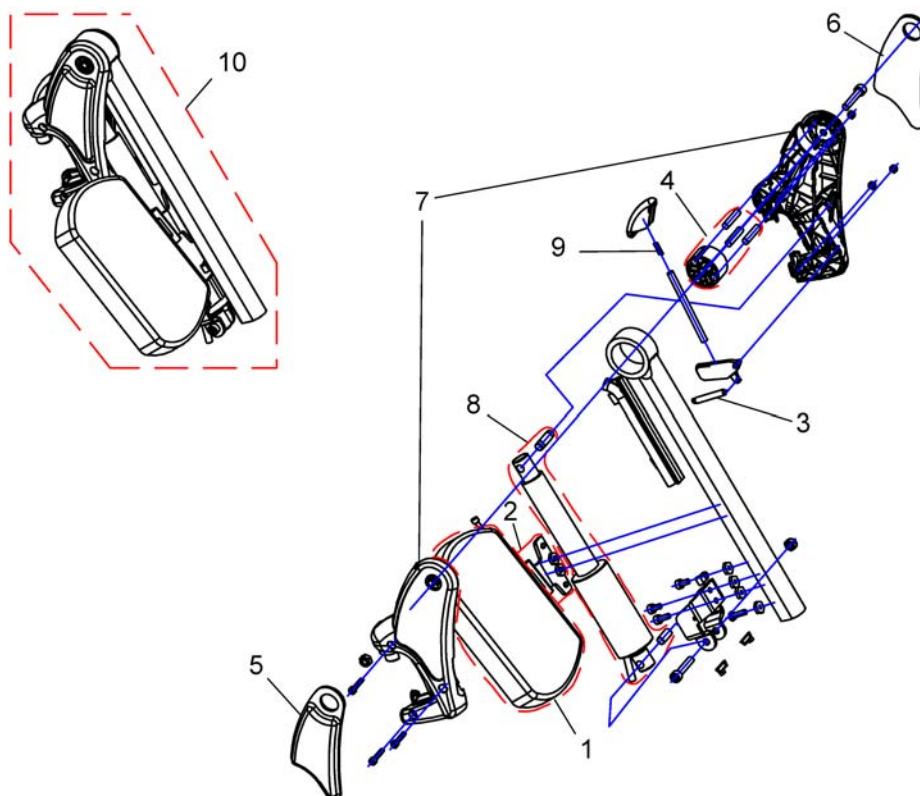

Hanger Vari ADE/ADP electric (07/2005 =>)

1449407X.dwg

Pos.	Part number	Description	Valid from → until	Qty
1	6301333	Legrest calf pad		1
2	SP1450447	Calf Pad Holder Left Turnable, cpl.		1
2	SP1450446	Calf Pad Holder Right Turnable, cpl.		1
3	SPZ173178	Spring		1
4	SPZ174134	Floating Cylinder With Pin		1
5	SP1450448	Knee Upholstery RH		1
6	SP1450410	Knee Upholstery LH		1
7	SP1449293	Ad-Cover cpl.		1
8	SPZ151006	Actuator with circuit board, preassembled		1
9	SPN12196	Spring		1
10	SP1449408	Hanger ADP RH cpl.		1
10	SP1449407	Hanger ADP LH cpl.		1