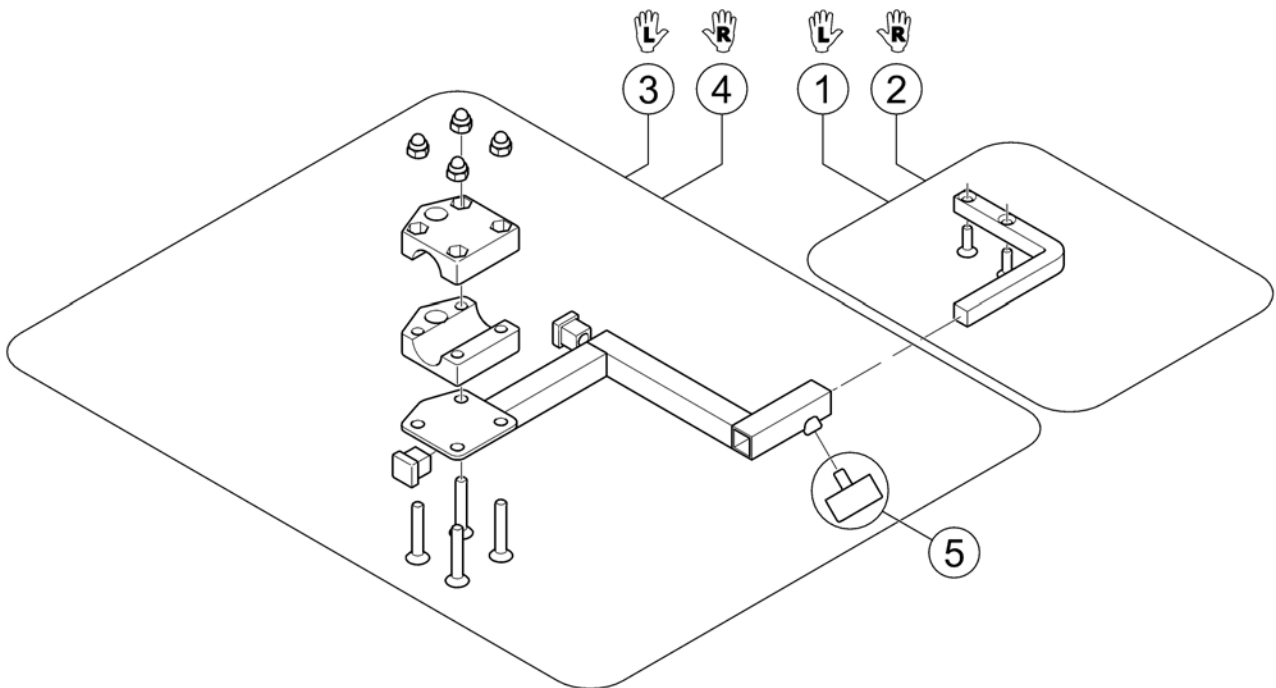

Remote Bracket Attendant

1560837.00

Pos.	Part number	Description	Valid from → until	Qty
1	1422806	Remote Support LH		1
2	1422810	Remote Support RH		1
3	SP1422937	Bracket for attendant control LH		1
4	SP1422936	Bracket for attendant control RH		1
5	L31001	Wing ScREW M6X10		1