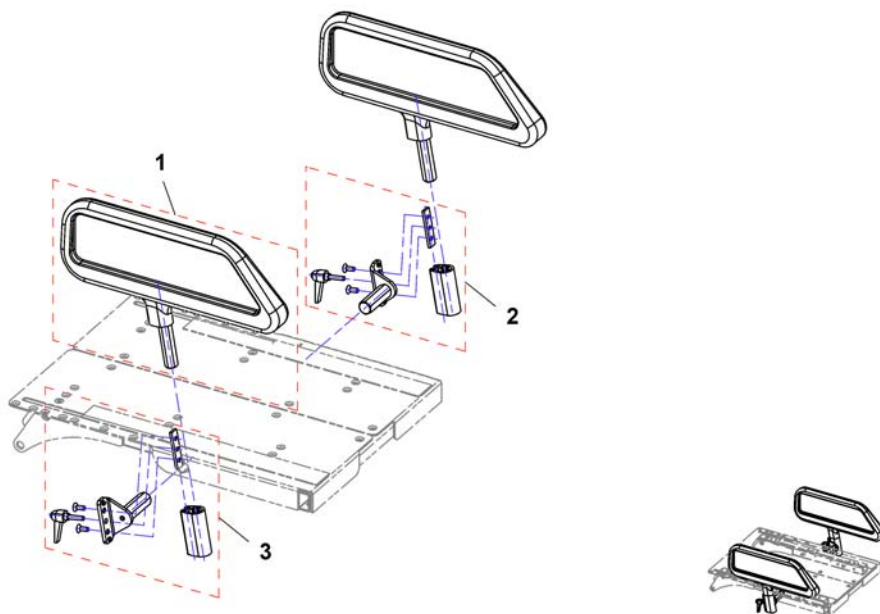

Skirtguard for following armrest

1425860X.dwg

Pos.	Part number	Description	Valid from → until	Qty
1	SP1426303	Skirtguard		1
2	SP1442549	Bracket for Armrest / Skirtguard LH		1
3	SP1442550	Bracket for Armrest / Skirtguard RH		1