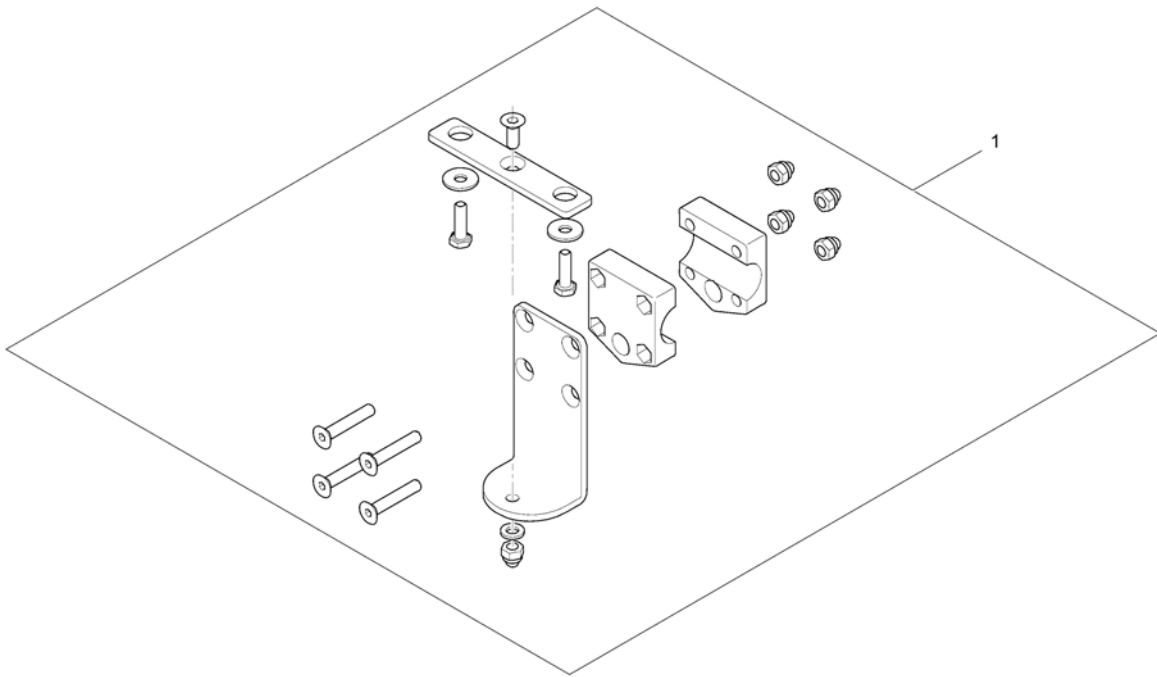

Remote Bracket Dual Control for Standard-/Contour-/Flex-/Junior-Seat

1560885.iso

Pos.	Part number	Description	Valid from → until	Qty
1	SP1422818	Remote Bracket Dual Control		1