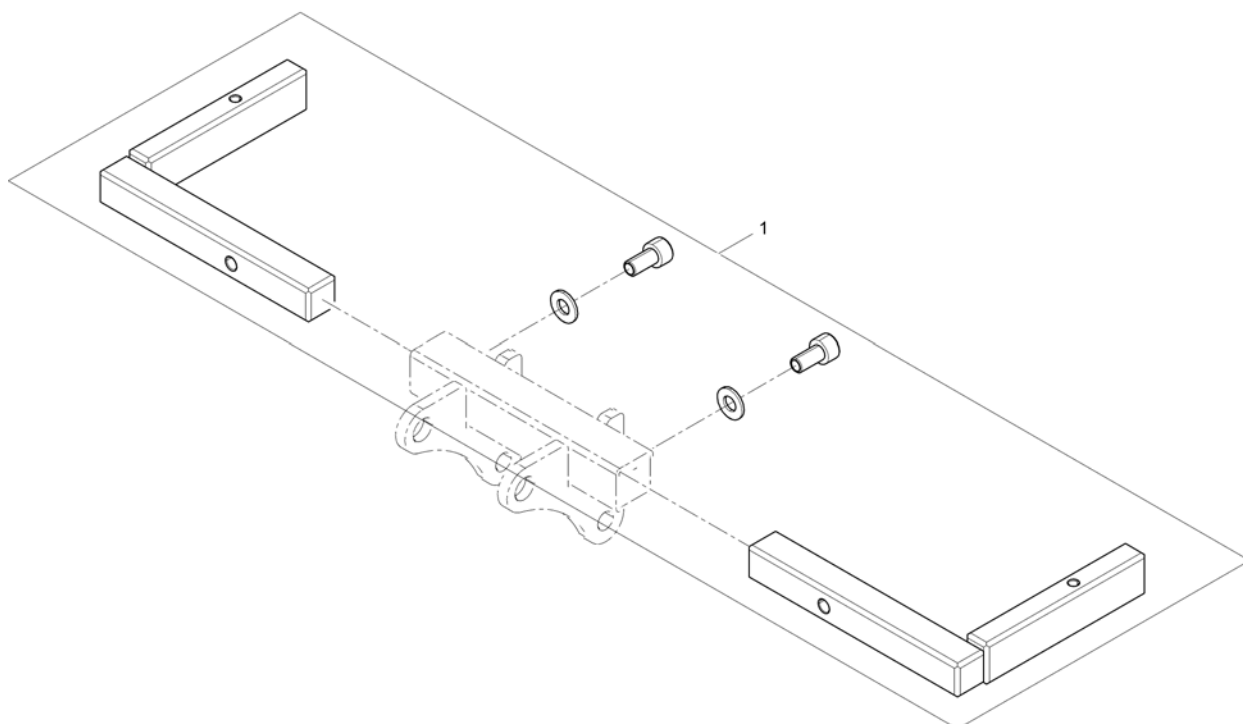

Bracket Centr. Legrest LNX - Narrow Base

1541573X.iso

Pos.	Part number	Description	Valid from → until	Qty
1	SP1543042	Bracket central legrest LNX & manuell		1
1	SP1554509	Bracket central legrest LNX & manuell (Narrow base)		1