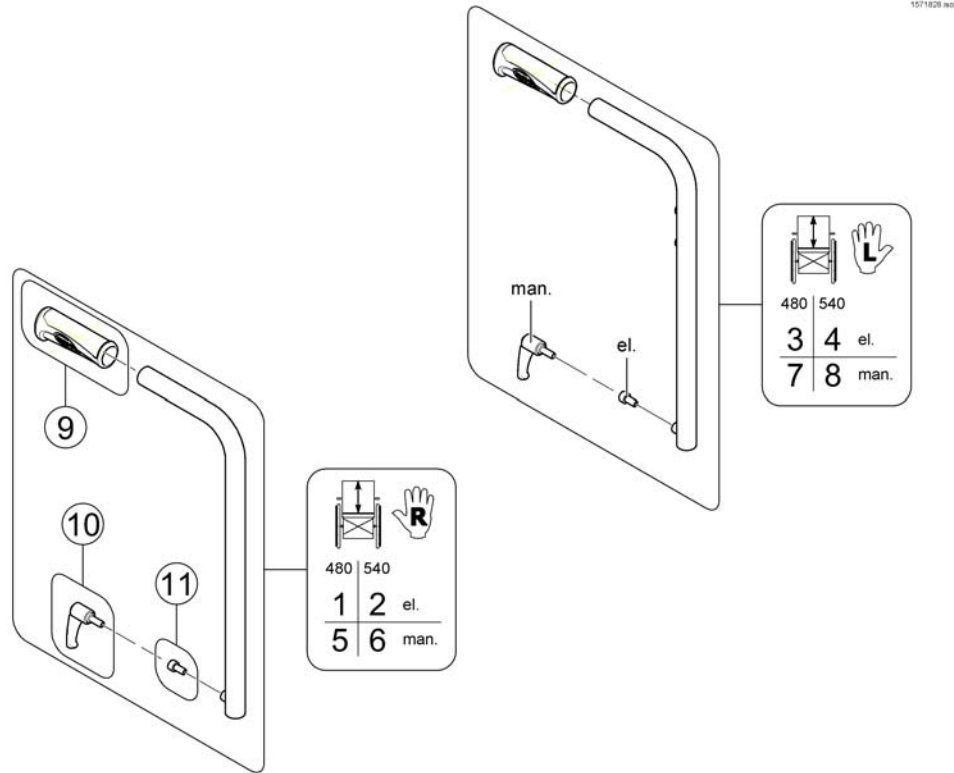

Backposts

Pos.	Part number	Description	Valid from → until	Qty
1	SP1587177	Backpost el. BH 480mm - RH <i>Compatible with Flip-Up & Following Armrest [2193/2192/2194] - replaces SP1563102</i>		1
2	SP1587184	Backpost el. BH 540mm - RH <i>Compatible with Flip-Up & Following Armrest [2193/2192/2194] - replaces SP1563103</i>		1
3	SP1587176	Backpost el. BH 480mm - LH <i>Compatible with Flip-Up & Following Armrest [2193/2192/2194] - replaces SP1560576</i>		1
4	SP1587183	Backpost el. BH 540mm - LH <i>Compatible with Flip-Up & Following Armrest [2193/2192/2194] - replaces SP1559578</i>		1
5	SP1587163	Backpost man. BH 480mm - RH <i>Compatible with Flip-Up & Following Armrest [2193/2192/2194] - replaces SP1572489</i>		1
6	SP1587182	Backpost man. BH 540mm - RH <i>Compatible with Flip-Up & Following Armrest [2193/2192/2194] - replaces SP1572490</i>		1
7	SP1587162	Backpost man. BH 480mm - LH <i>Compatible with Flip-Up & Following Armrest [2193/2192/2194] - replaces SP1572491</i>		1
8	SP1587178	Backpost man. BH 540mm - LH <i>Compatible with Flip-Up & Following Armrest [2193/2192/2194] - replaces SP1572492</i>		1
9	SP1586122	Handles (pair) <i>replaces item SP1563651</i>		1
10	0021-70002	Indexable lever 63mm M8x16		1
11	1567999	Bolt M8x16 8.8 black DIN912		1