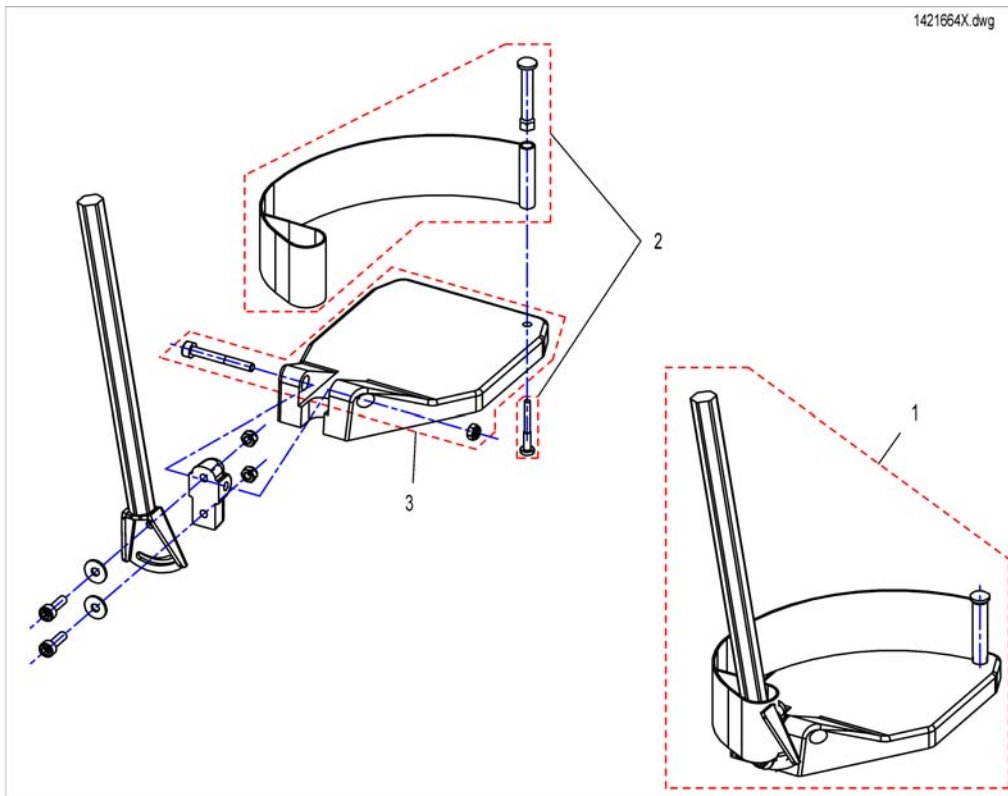

Invacare® TDX-SP, TDX-SP nB, TDX Sprint | Footplates / Support tubes
Footplate with support tube angle adjust. RH/LH

Pos.	Part number	Description	Valid from → until	Qty
1	SP1421664	Footplate RH anlge adjustable, with Support Tube cpl.		1
1	SP1421665	Footplate LH anlge adjustable, with Support Tube cpl.		1
2	SPB273011	Heel Strap		1
3	SPZ173217	Footplate LH		1
3	SPZ173218	Footplate RH		1