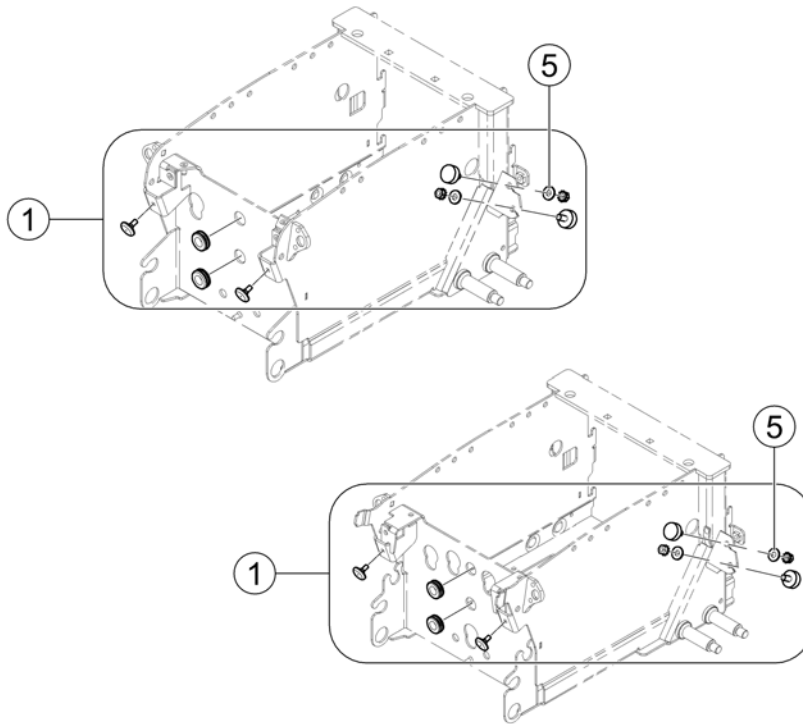

Battery Box Hardware

1140071.00

Pos.	Part number	Description	Valid from → until	Qty
1	SP1523179	Kit, Battery Box, Rubber Bumper & Grommet Hardware		1
5	SP1522968	Washer (5/16 x3/4 x1/16")		1