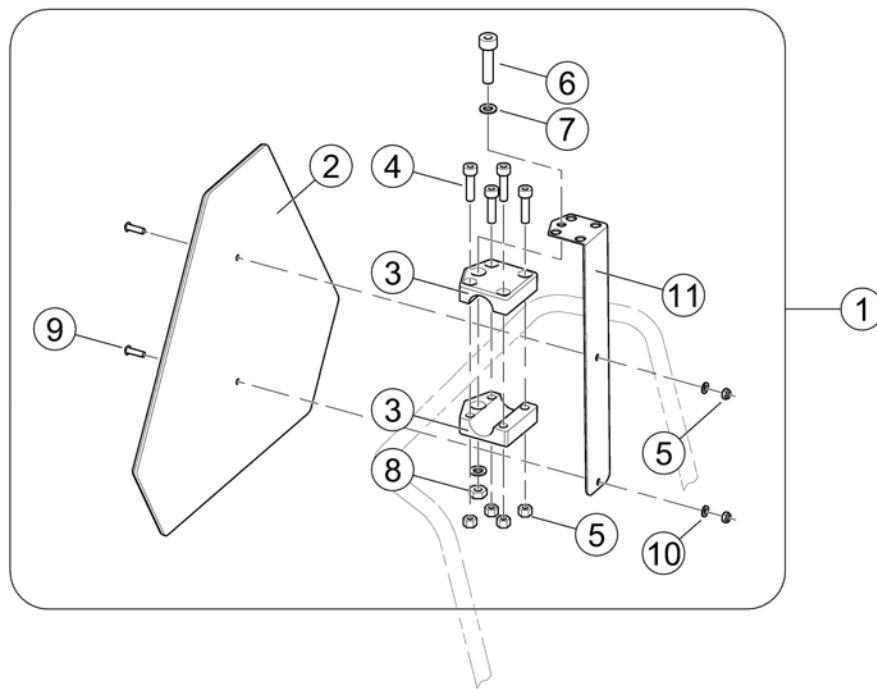

Reflective Sign

SP1430410.iss

Pos.	Part number	Description	Valid from → until	Qty
1	SP1430410	Reflective Sign ECE-R 69, complete		1
2	1430834	Rear Marking Sign ECE-R 69		1
3	Z12008A.P40	Gripping clip with hexagon hole, RAL 9005 black		2
4	D50004	Cylinder Bolt M6x30-8.8 bk - DIN 912		4
5	F20109	Hexagon Nut M6 bk - DIN 985		6
6	D00102	Hexagon Bolt M8x45-8.8 bk - DIN 931		1
7	G00107	Washer Ø8,4 bk - DIN 125		2
8	F00002	Hexagon Nut M8 bk - DIN 985		1
9	D90187	Fillister Head Screw M6x20-10.9 bk - DIN 7380		2
10	G00115	Washer Ø6,4 bk - DIN 125		2
11	1430418-9005	Mounting Bracket for Reflective Sign - RAL 9005 black		1
12	SP1580671	Bracket, Reflective Sign, cpl.		1