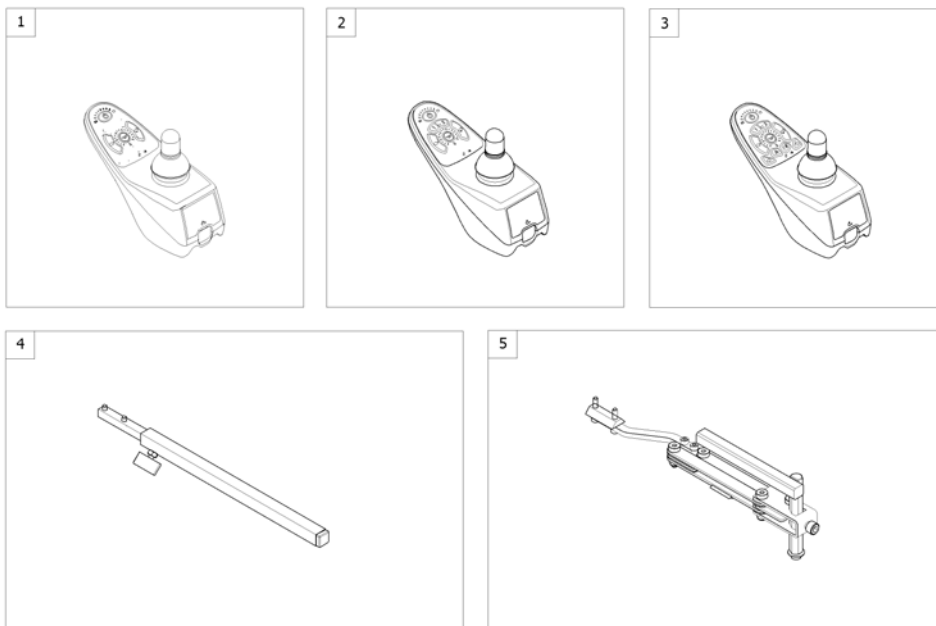

Remote Shark with Brackets

1563326.iss

Pos.	Part number	Description	Valid from → until	Qty
1	1492567	Remote DK-REM D01, Shark2 (Drive only) [1801]		1
2	1449177	Remote DK-REM D11, Shark2 (Drive & Adjustment) [1801]		1
3	1484904	Remote DK-REM D21, Shark2 (Drive, Adjustment, Light) [1801]		1
4	-	Remote Bracket Standard [1801+1207/1208]		1
5	-	Remote Bracket Swing away & height adjust. [1801+1707/1708]		1