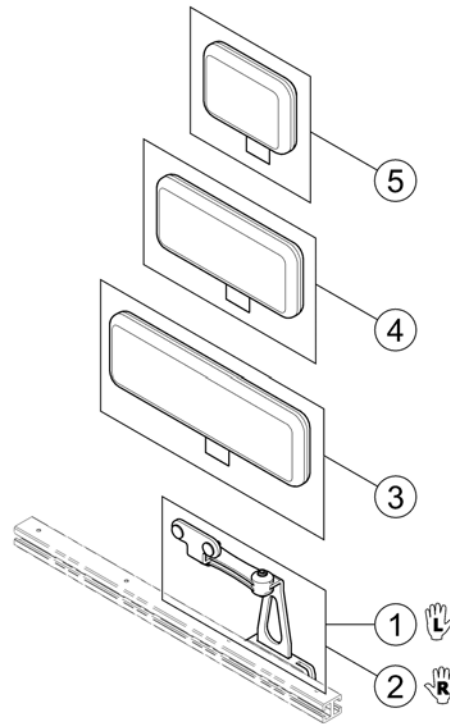

Hip Support

1585183 Rev

Pos.	Part number	Description	Valid from → until	Qty
1	SP1584411	Hip Support, Quick Release bracket, LH		1
2	SP1584410	Hip Support, Quick Release bracket, RH		1
3	SP1584414	Hip Support Pad, large (330x100 mm)		1
4	SP1584413	Hip Support Pad, medium (230x100 mm)		1
5	SP1584412	Hip Support Pad, small (140x100 mm)		1