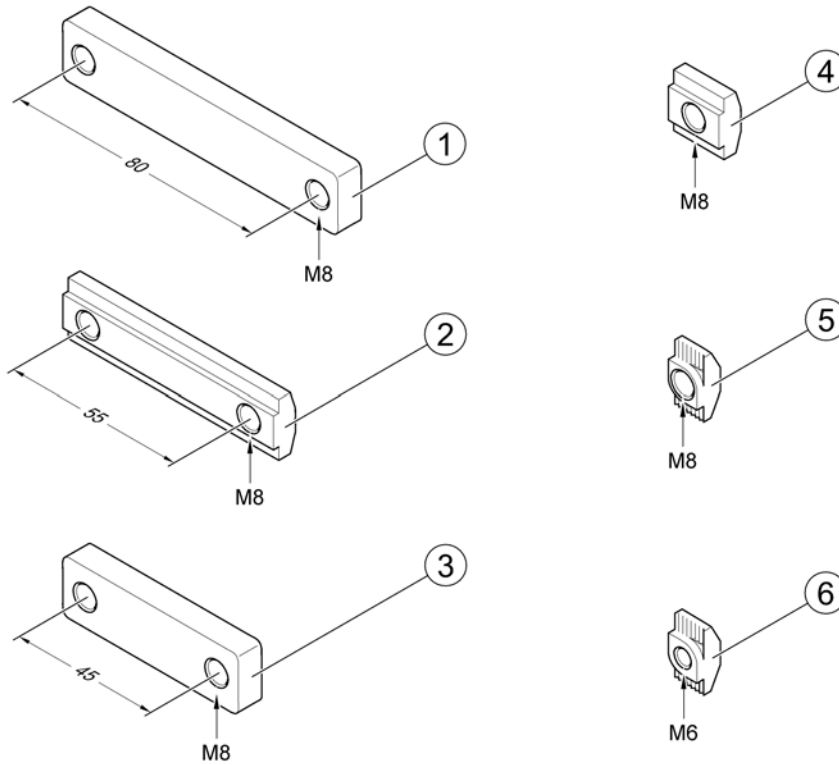

Invacare® TDX-SP, TDX-SP nB, TDX Sprint | Accessories
T-Nuts for Accessories Modulite Seat

157-4067 Rev

Pos.	Part number	Description	Valid from → until	Qty
1	SP1556401	T-Nut, hole distance 80mm, 2x M8		1
2	SP1572444	T-Nut, hole distance 55mm, 2x M8		1
3	SP1555168	T-Nut, hole distance 45mm, 2x M8		1
4	SP1557341	T-Nut, 1x M8		1
5	SP1573158	T-Nut, 1x M8		1
6	SP1573721	T-Nut, 1x M6		1