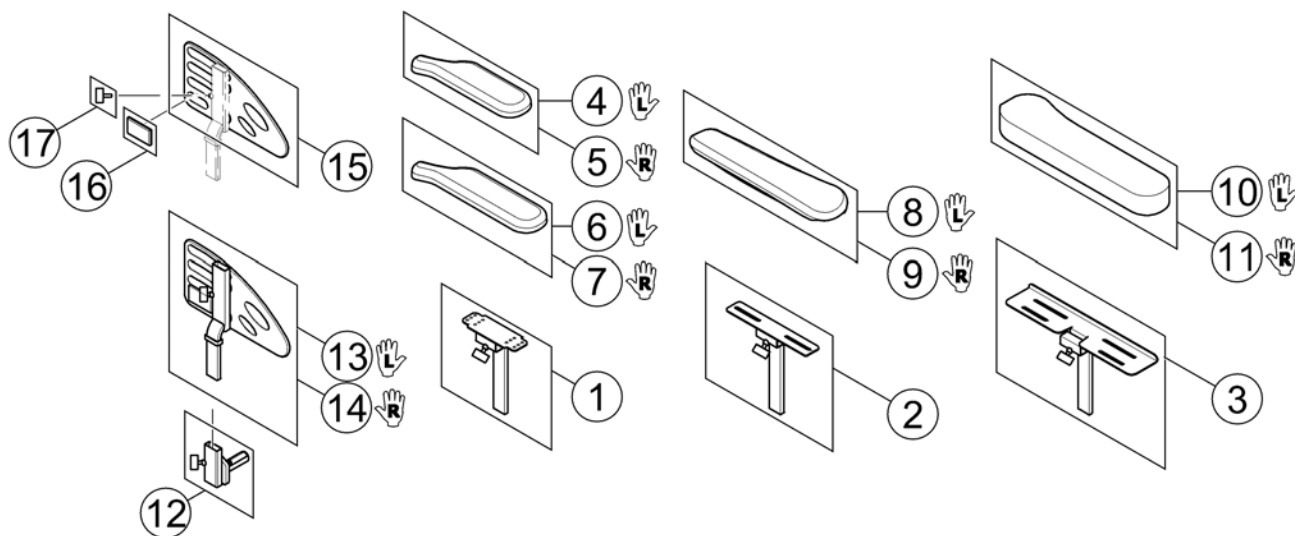

Inrigged Armrest

1585180 iso

Pos.	Part number	Description	Valid from → until	Qty
1	SP1567750	Armrest Bracket for Standard & Extended Armpad		1
2	SP1570319	Armrest Bracket for Ergonomic Armpad		1
3	SP1585088	Armrest Bracket for Soft Armpad		1
4	SP1443004	Armpad, Standard (325mm), LH		1
5	SP1449043	Armpad, Standard (325mm), RH		1
6	SP1528846	Armpad, Extended (375mm), LH		1
7	SP1528845	Armpad, Extended (375mm), RH		1
8	SP1571589	Armpad, Ergonomic, LH		1
9	SP1571588	Armpad, Ergonomic, RH		1
10	SP1585068	Armpad, Soft, LH		1
11	SP1585069	Armpad, Soft, RH		1
12	SP1567749	Siderest Bracket - LH/RH		1
13	SP1585037	Siderest inrigged LH		1
14	SP1585038	Siderest inrigged RH		1
15	SP1578119	Skirt Guard LH/RH		1
16	SPP31298	Reflector, yellow		1
17	SPL10024	Wing Screw M6x16		1