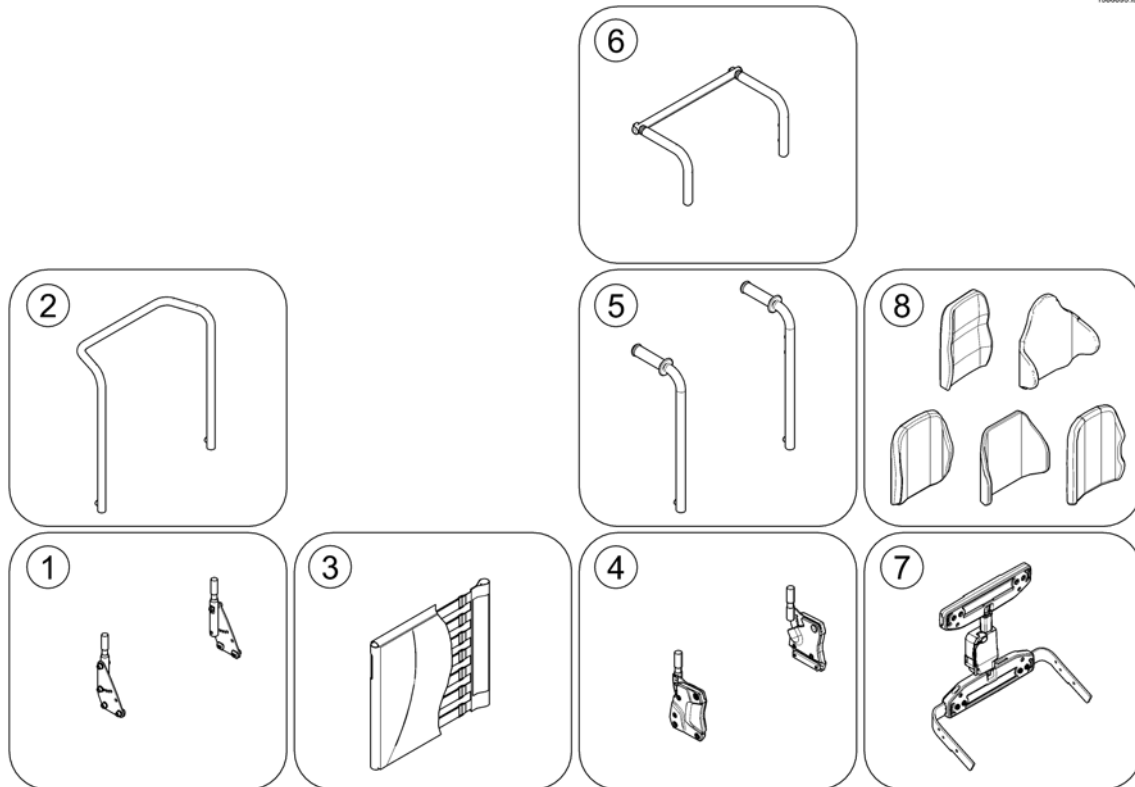

Backrest for Modulite Seat

1586095.000

Pos.	Part number	Description	Valid from → until	Qty
1	-	Support for Backrest Frame <i>[0975+2161]</i>		0
2	-	Backrest Frame <i>[2161]</i>		0
3	-	Sling Back, tension adjustable <i>[2171]</i>		0
4	-	Backrest support		0
5	-	Backposts <i>[2162/2163]</i>		0
6	-	Connection tube <i>[1307]</i>		0
7	-	Back Recliner / Stabilization bracket <i>[0977]</i>		0
8	-	Backrest Cushions <i>[2172/2173/2174/2175/2176/2177/2178]</i>		1