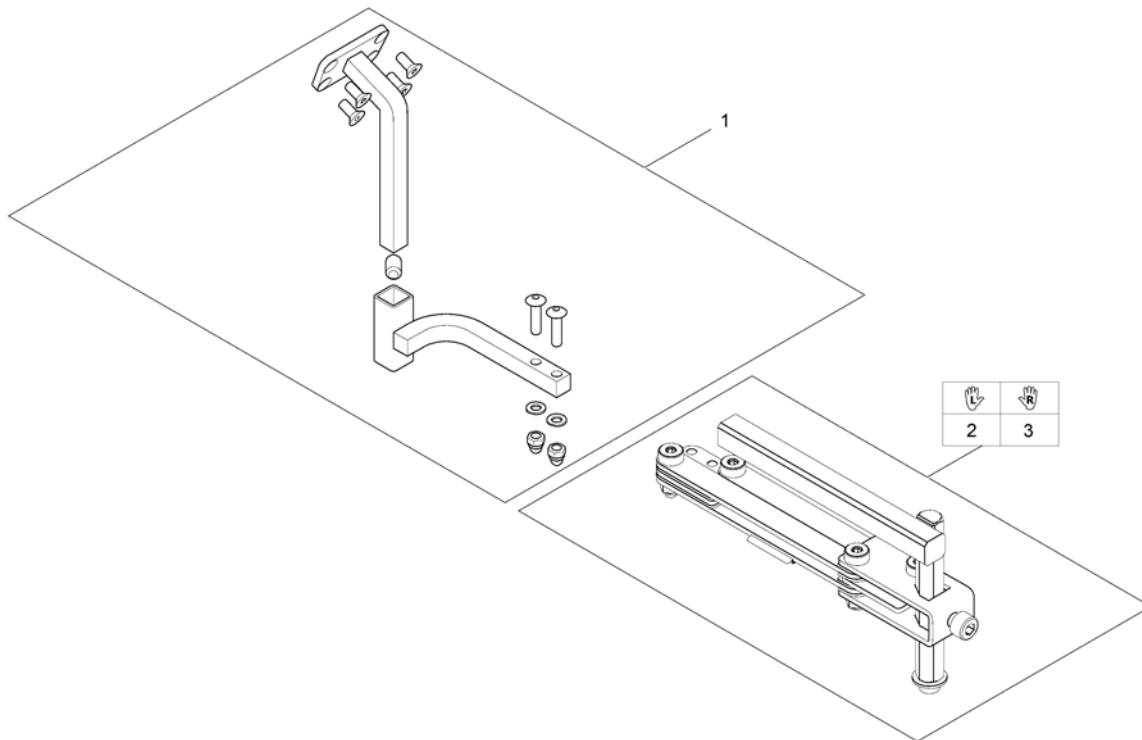

Remote Bracket Swing away & height adjust.

1560310.iso

Pos.	Part number	Description	Valid from → until	Qty
1	SP1517352	Remote Support for Bracket height adjustable and swing away		1
2	SP1496249	Remote bracket, height adjustable & swing away, LH		1
3	SP1496248	Remote bracket, height adjustable & swing away, RH		1