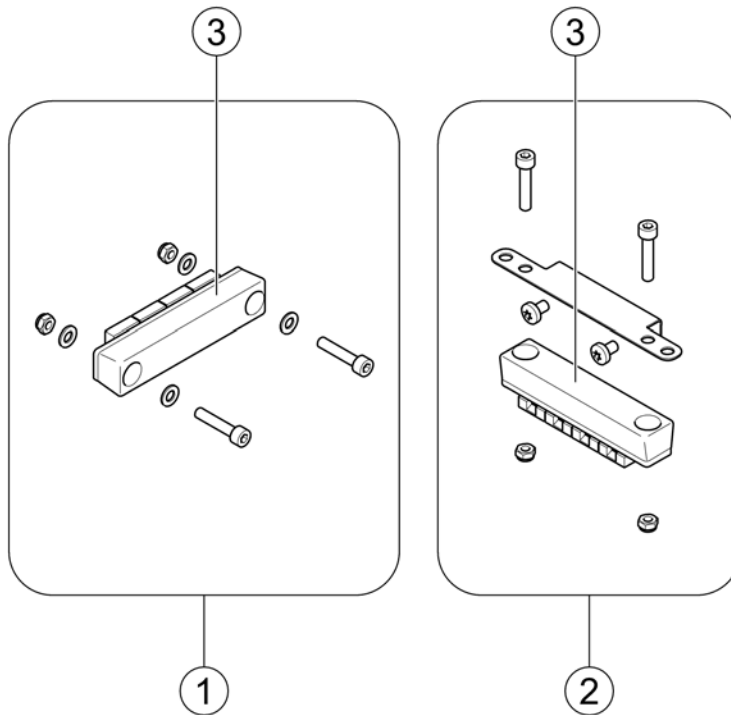

T-Adapter

1583783 iso

Pos.	Part number	Description	Valid from → until	Qty
1	P10072	ACS-Bus T-Adapter (Splitter)		1

T-Adapter - Modulite Seat

1583360 iso

Pos.	Part number	Description	Valid from → until	Qty
1	SP1571826	T-Adapter - Modulite Seat		1
2	SP1569958	T-Adapter - Modulite Seat with MBL-Modul		1
3	P10072	ACS-Bus T-Adapter (Splitter)		1