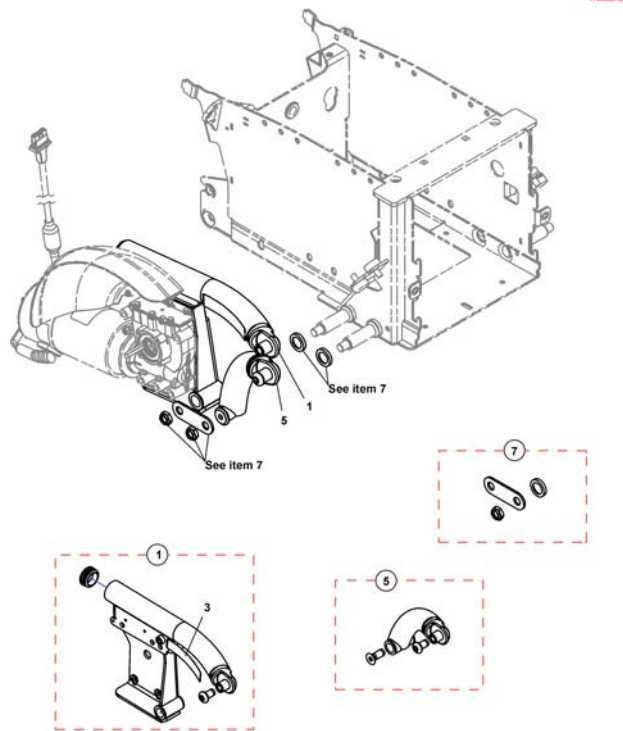

Walking Beam SSD-Motors

Pos.	Part number	Description	Valid from → until	Qty
1	SP1551713	Walking Beam Assembly (wet black) with TDX-SP Decal-Right		1
1	SP1557069	Walking Beam Assembly (electric red) with TDX-SP Decal-Right		1
1	SP1551714	Walking Beam Assembly (wet black) with TDX-SP Decal-Left		1
1	SP1557070	Walking Beam Assembly (electric red) with TDX-SP Decal-Left		1
3	SP1523167	Decal, TDX SP (Yellow)		1
5	SP1523198	Link, Lower Pivot (wet black)-Right		1
5	SP1563169	Link, Lower Pivot (electric red)-Right		1
5	SP1523199	Link, Lower Pivot (wet black)-Left		1
5	SP1563163	Link, Lower Pivot (electric red)-Left		1
7	SP1551715	Kit, Lower Pivot Link/4-Pole Motor Mounting Hardware		1