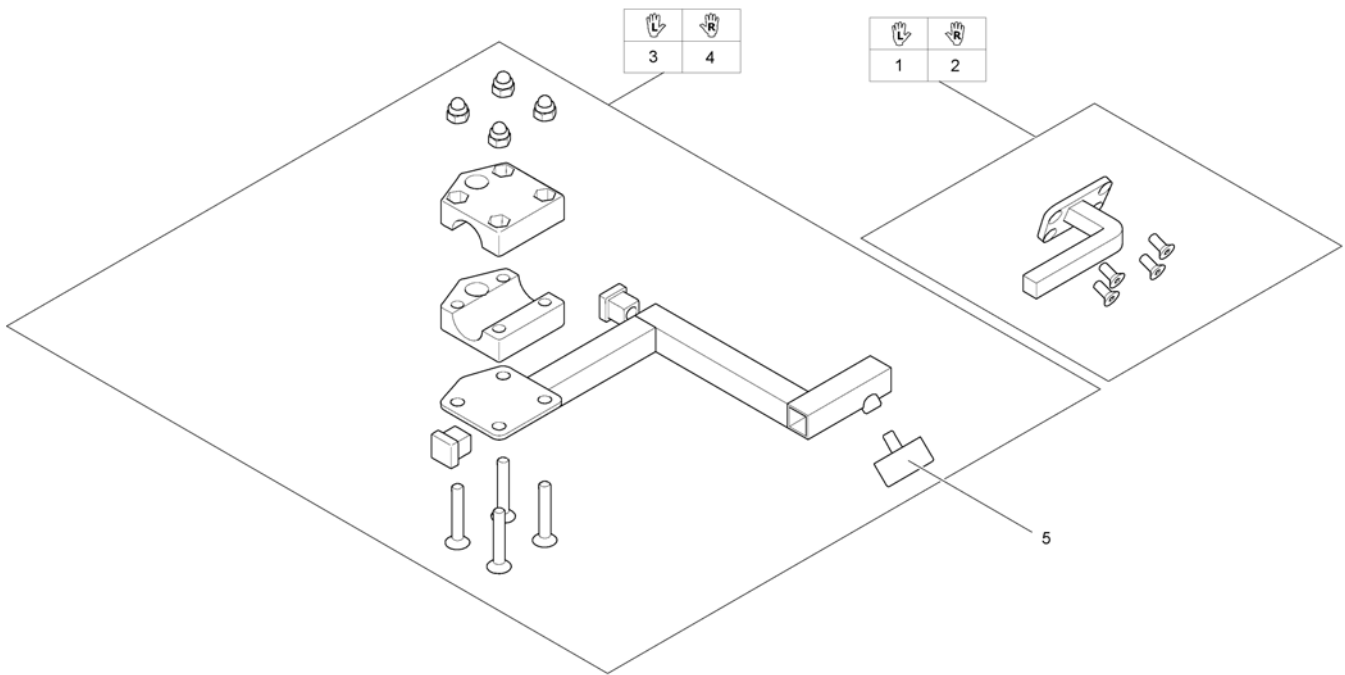

Remote Bracket Attendant

1560853.iso

Pos.	Part number	Description	Valid from → until	Qty
1	SP1509435	Remote Support attendant control G90A, LH		1
2	SP1509439	Remote Support attendant control G90A, RH		1
3	SP1422937	Bracket for attendant control LH		1
4	SP1422936	Bracket for attendant control RH		1
5	L31001	Wing ScREW M6X10		1