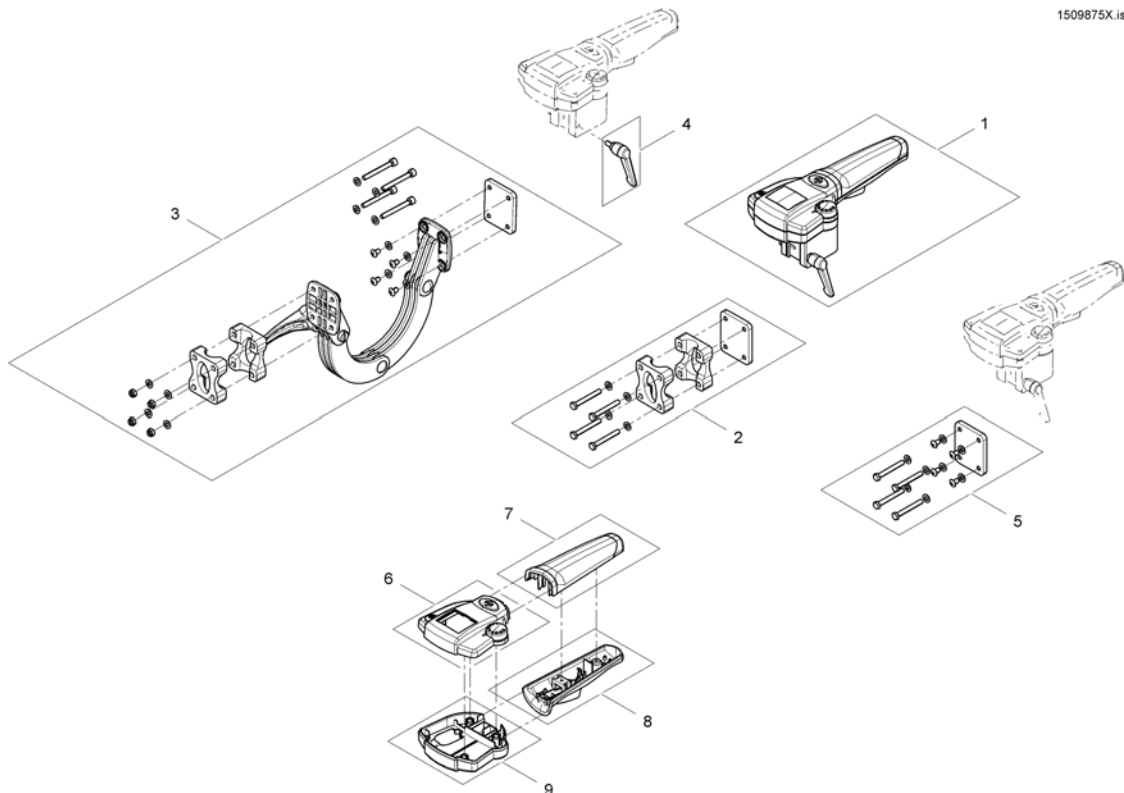

Pos.	Part number	Description	Valid from → until	Qty
1	SP1509875	Intuitiv Dual Control (IDC) <i>For chairs build before 01/02/10 please also order SP1537148</i>		1
2	SP1522310	Fixed bracket		1
3	SP1521488	Adjustable bracket		1
4	SP1510135	Clamp lever M5x10		1
5	SP1537148	Supportplate IDC for chairs before 01.02.10		1
6	SP1579573	Upper Housing		1
7	SP1511060	Handhold upper part		1
8	SP1511099	Handhold lower part		1
9	SP1510470	Housing lower part		1