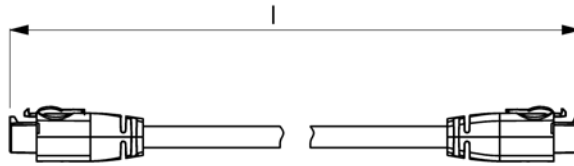

Bus-Cables ACS

ACSBUSKABEL.iso

Position	length l [mm]
1	300
2	500
3	700
4	1100
5	1700
6	2000
7	2500
8	2700
9	1060

Pos.	Part number	Description	Valid from → until	Qty
1	GSM63003	Bus cable ACS, 300mm		1
2	SPGSM63005	Bus cable ACS, 500mm <i>Replace GSM63004</i>		1
3	GSM63007	Bus cable ACS 700mm		1
4	GSM63011	Bus cable ACS, 1100mm		1
5	1559862	Bus cable ACS, 1700mm <i>Replace GSM63016</i>		1
6	GSM63020	Bus cable ACS, 2000mm <i>Replace 1419386</i>		1
7	1440424	Bus cable ACS, 2500mm		1
8	SP1559873	Bus cable ACS, 2700mm <i>Replace GSM63026</i>		1
9	SP1550402	Extension cable ACS, 1060mm		1