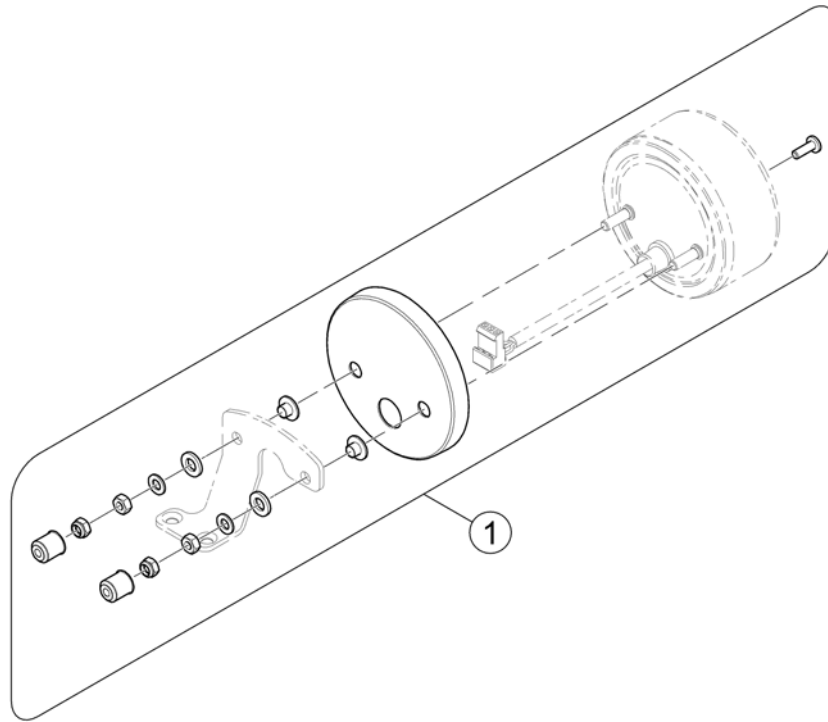

Rear Light Protector Kit

1585420 (6)

Pos.	Part number	Description	Valid from → until	Qty
1	SP1581827	Rear Light Protector Exchange Kit		1