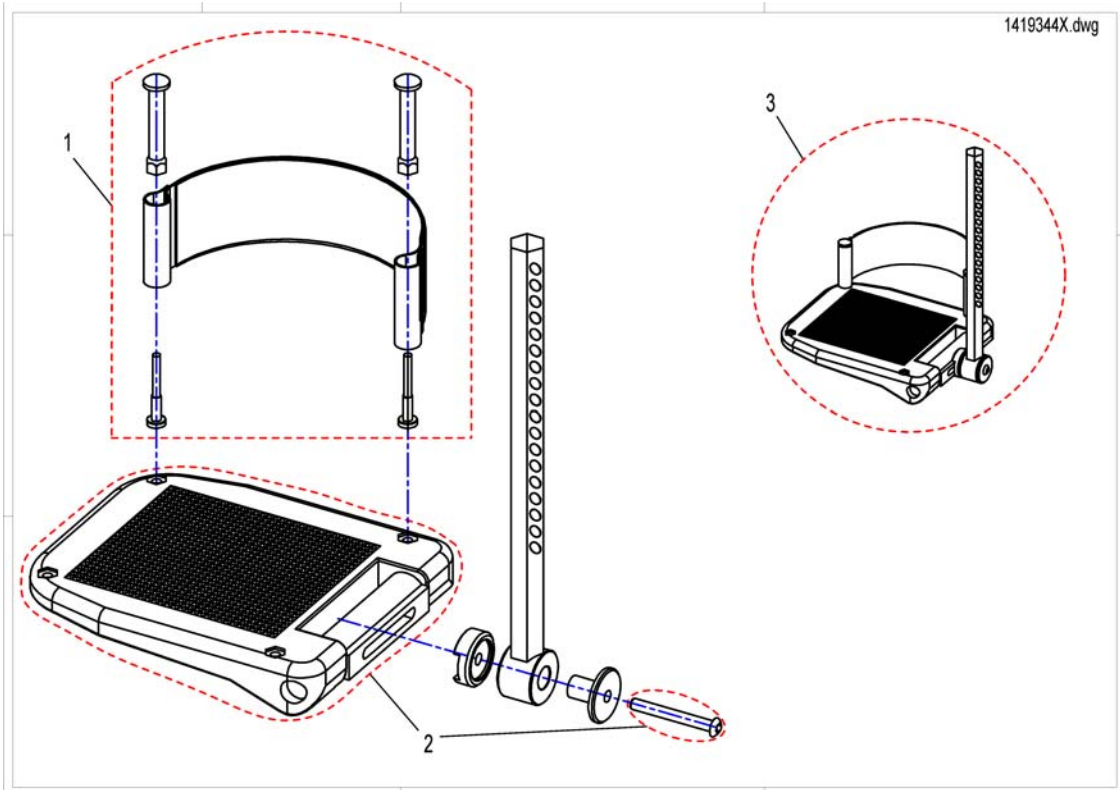

Footplate

Pos.	Part number	Description	Valid from → until	Qty
1	SP5321579	Heel Strap		1
2	SP5106376	Footplate		1
3	SP1419344	Footplate LH Anlge And Depth Adjustable, With Support Tube cpl.		1
3	SP1419345	Footplate RH Anlge And Depth Adjustable, With Support Tube cpl.		1