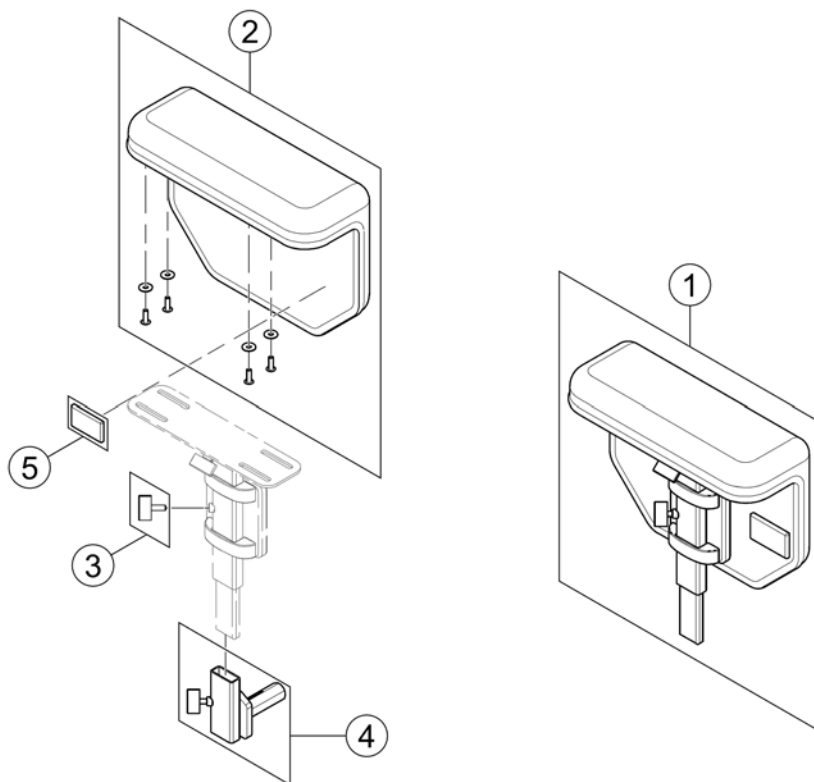

Padded Armrest

1573214.00

Pos.	Part number	Description	Valid from → until	Qty
1	SP1571987	Padded Armrest RH/LH, cpl.		1
2	SP1571962	Armpad, padded - RH/LH with integrated cloth guard		1
3	SPL10024	Wing Screw M6x16		1
4	SP1567749	Siderest Bracket - LH/RH		1
5	SPP31298	Reflector, yellow		1