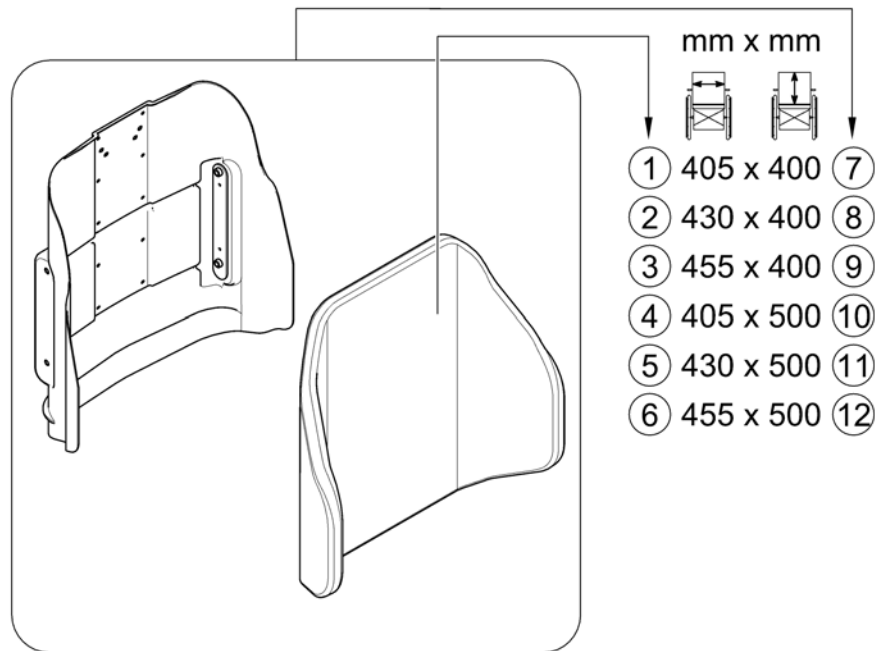

Matrx Posture Back

158885 Rev

Posture Back

Pos.	Part number	Description	Valid from → until	Qty
1	SPTRS0139-1616	Backrest Cushion - Posture Back 405x400mm (16x16")		1
2	SPTRS0139-1716	Backrest Cushion - Posture Back 430x400mm (17x16")		1
3	SPTRS0139-1816	Backrest Cushion - Posture Back 455x400mm (18x16")		1
4	1544897	Backrest Cushion - Posture Back 405x500mm (16x20")		1
5	SPTRS0139-1720	Backrest Cushion - Posture Back 430x500mm (17x20")		1
6	SPTRS0139-1820	Backrest Cushion - Posture Back 455x500mm (18x20")		1
7	SP1531762	Backrest, Matrx Posture Back 16x16", cpl. <i>[2174]</i>		1
8	SP1531792	Backrest, Matrx Posture Back 17x16", cpl. <i>[2174]</i>		1
9	SP1531822	Backrest, Matrx Posture Back 18x16", cpl. <i>[2174]</i>		1
10	SP1531763	Backrest, Matrx Posture Back 16x20", cpl. <i>[2175]</i>		1
11	SP1531793	Backrest, Matrx Posture Back 17x20", cpl. <i>[2175]</i>		1
12	SP1531823	Backrest, Matrx Posture Back 18x20", cpl. <i>[2175]</i>		1