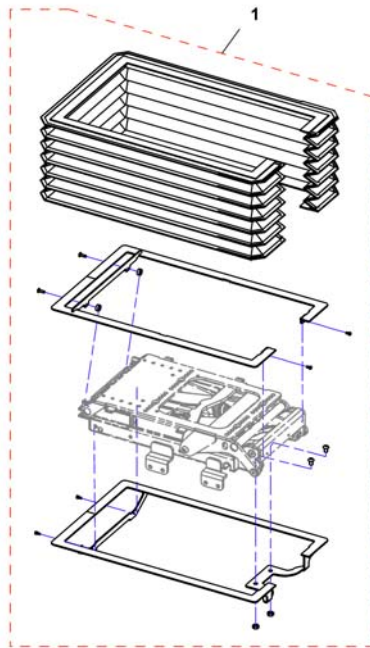

Bellow

1545673X.dwg

Pos.	Part number	Description	Valid from → until	Qty
	SP1545673	Bellow		1