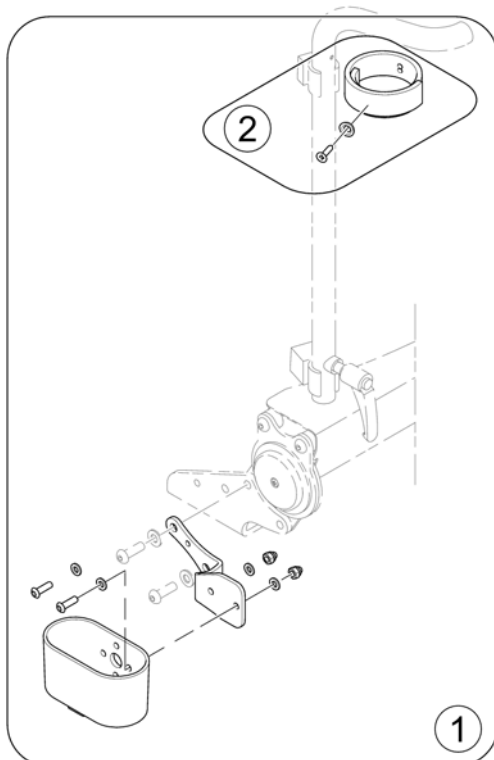

Caneholder for Contour/Flex Seat

1567254.iso

Pos.	Part number	Description	Valid from → until	Qty
1	1442702	Cane Holder For Contour/Flex-Seat, cpl.		1
2	SP5009551	Belt for Caneholder		1