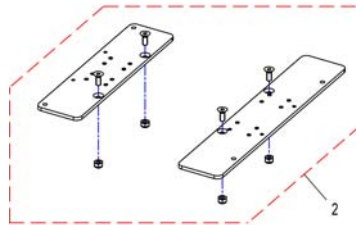

Pos.	Part number	Description	Valid from → until	Qty
-	SP1533562	Actuator cable ACS2 (~1570mm)		1
-	SP1571139	Tilt actuator cable ACS2 (~920mm)		1
1	SP1534954	Lifter. incl. 28°-Tilt, cpl.		1
2	SP1535848	Cable carrier with cable		1
3	SP1536184	Speed reduction sensor		1
4	SP1533557	Tilt actuator, ACS2		1
5	SP1533616	Lifter actuator		1

Bellow

1545673X.dwg

Pos.	Part number	Description	Valid from → until	Qty
	SP1545673	Bellow		1

Pos.	Part number	Description	Valid from → until	Qty
1	SP1552400	Seatframes for Balle modules		1

Adapter sheets

1534951X.dwg