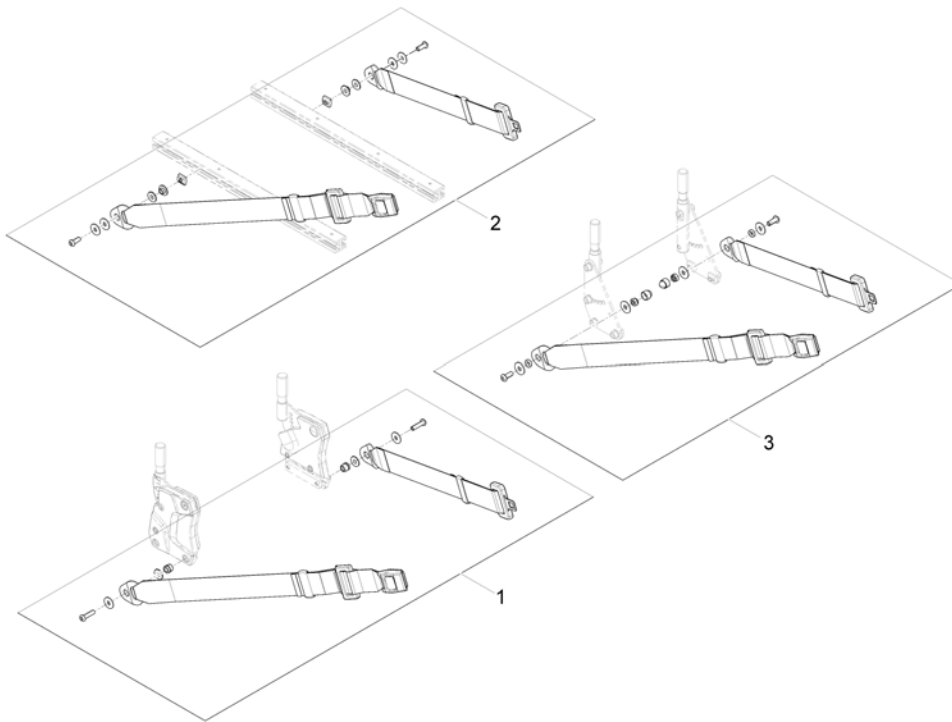

Lap Belts (Modulite Seat)

1571836 iso

Pos.	Part number	Description	Valid from → until	Qty
1	SP1570381	Lap Belt (fix mounting on Backrest Support), cpl.		1
2	SP1571183	Lap Belt (flexible mounting in side rails), cpl.		1
3	1422845	Lap Belt, cpl.		1