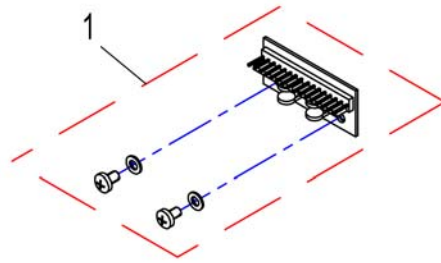

Bracket ACT narrow base

151183X.dwg

Pos.	Part number	Description	Valid from → until	Qty
1	SP1554510	Bracket ACT narrow base		1

Lightboard ACS2

1529383.dwg

Pos.	Part number	Description	Valid from → until	Qty
1	SP1529383	Lightboard ACS2		1