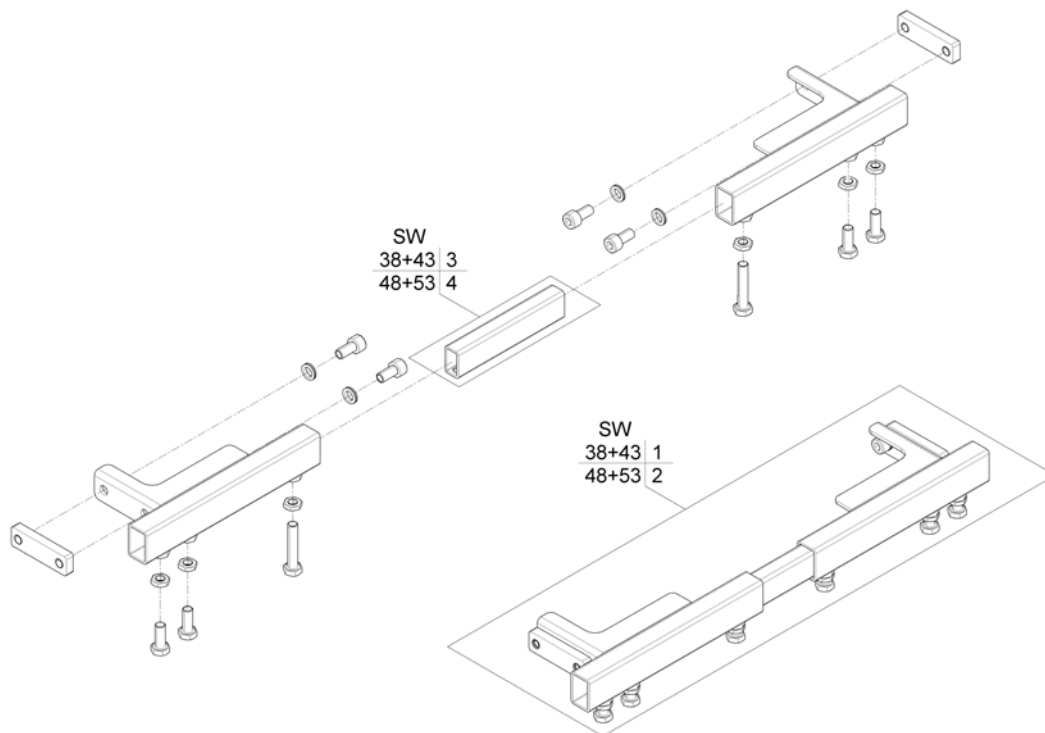

Telescopic Seat Frame for Tilt 30° / Lifter

1572004 Rev

Pos.	Part number	Description	Valid from → until	Qty
1	SP1572992	Seatframe 510mm, pre set up to SW 430mm, cpl.		1
2	SP1582219	Seatframe 545mm, pre set up to SW 430mm, cpl.		1
3	SP1571810	Sealing strap with plugs		1
4	SP1571811	Groove stone with mounting parts		1
5	SP1567007	Seat Frame Adapter		1
6	SP1567008	Middle Rail		2
7	SP1588443	Seat Rails 510mm (2pcs kit)		1
8	SP1588444	Seat Rails 545mm (2pcs kit)		1

Armrest bracket

1571834 Rev

Pos.	Part number	Description	Valid from → until	Qty
1	SP1570189	Armrest bracket		1

Legrest Support

1572021.000

Pos.	Part number	Description	Valid from → until	Qty
1	SP1558935	Legrest Support SW38+43, cpl.		1
2	SP1559294	Legrest Support SW48+53, cpl.		1
3	SP1558134	Connection Tube SW380+430mm		1
4	SP1558135	Connection Tube SW480+530mm		1

Seat Plate

1572310.00

Pos.	Part number	Description	Valid from → until	Qty
1	SP1572199	Seat Plate 510mm, cpl.		1

Telescopic Seat Frame and Sling Seat

1572311.00

Pos.	Part number	Description	Valid from → until	Qty
1	-	Telescopic Seat Frame for Tilt 12° / 20°		1
2	-	Telescopic Seat Frame for Tilt 30° / Lifter		1
3	-	Armrest bracket		1
4	-	Legrest Support		1
5	-	Sling Seat		1