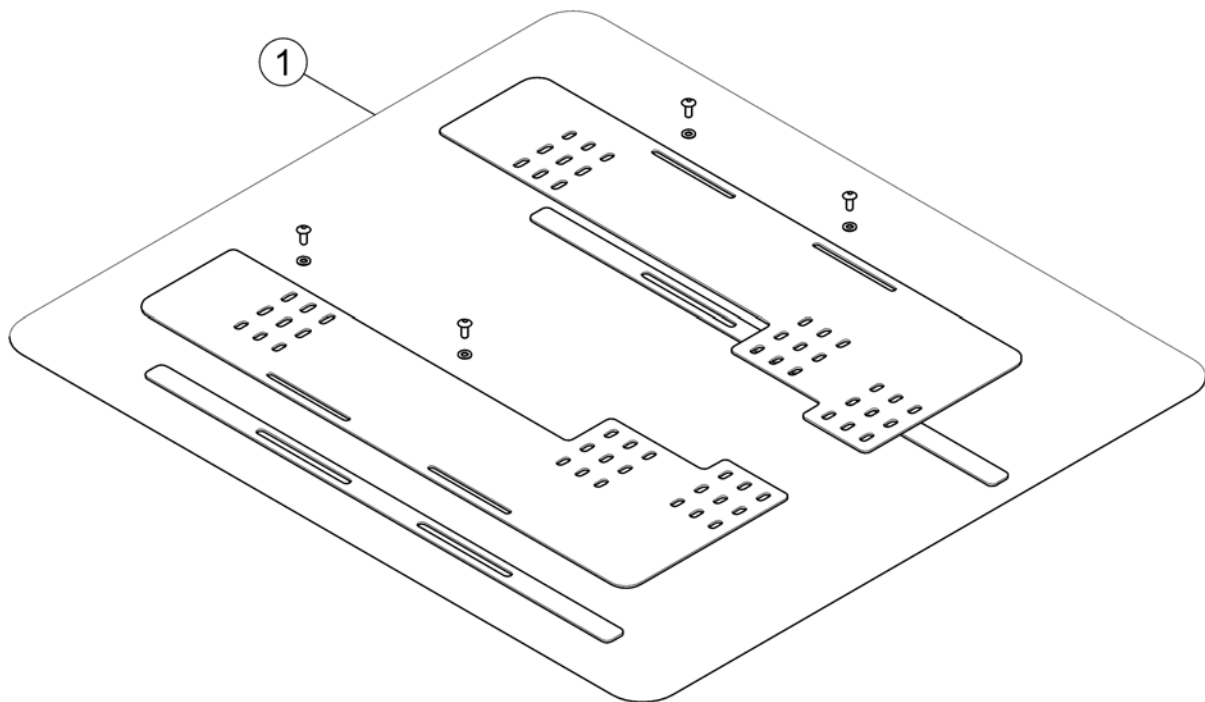

Adapter Kit for Universal Seat

1581863.iso

Pos.	Part number	Description	Valid from → until	Qty
1	SP1580750	Adapter Kit for Universal Seat 510mm		1