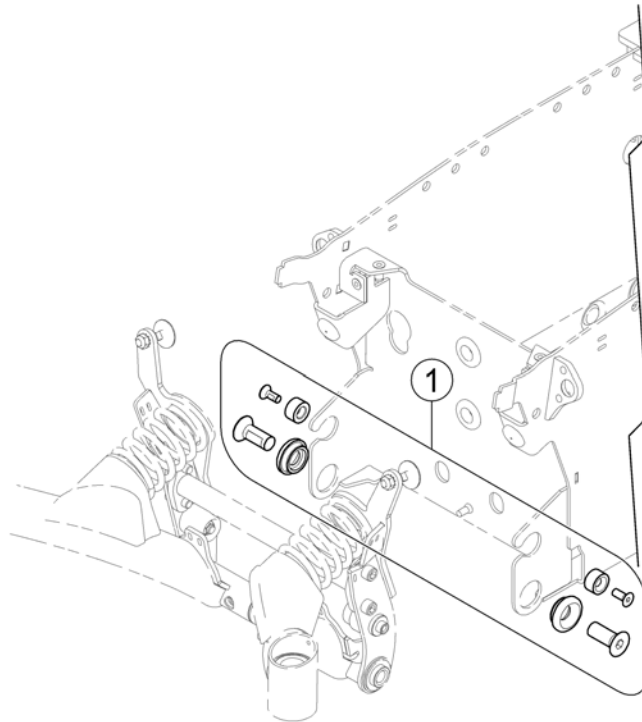

Rear Pivot Assembly (Mounting)

1149285 Rev

Pos.	Part number	Description	Valid from → until	Qty
1	SP1523193	Kit, Rear Pivot Assembly Mounting Hardware		1