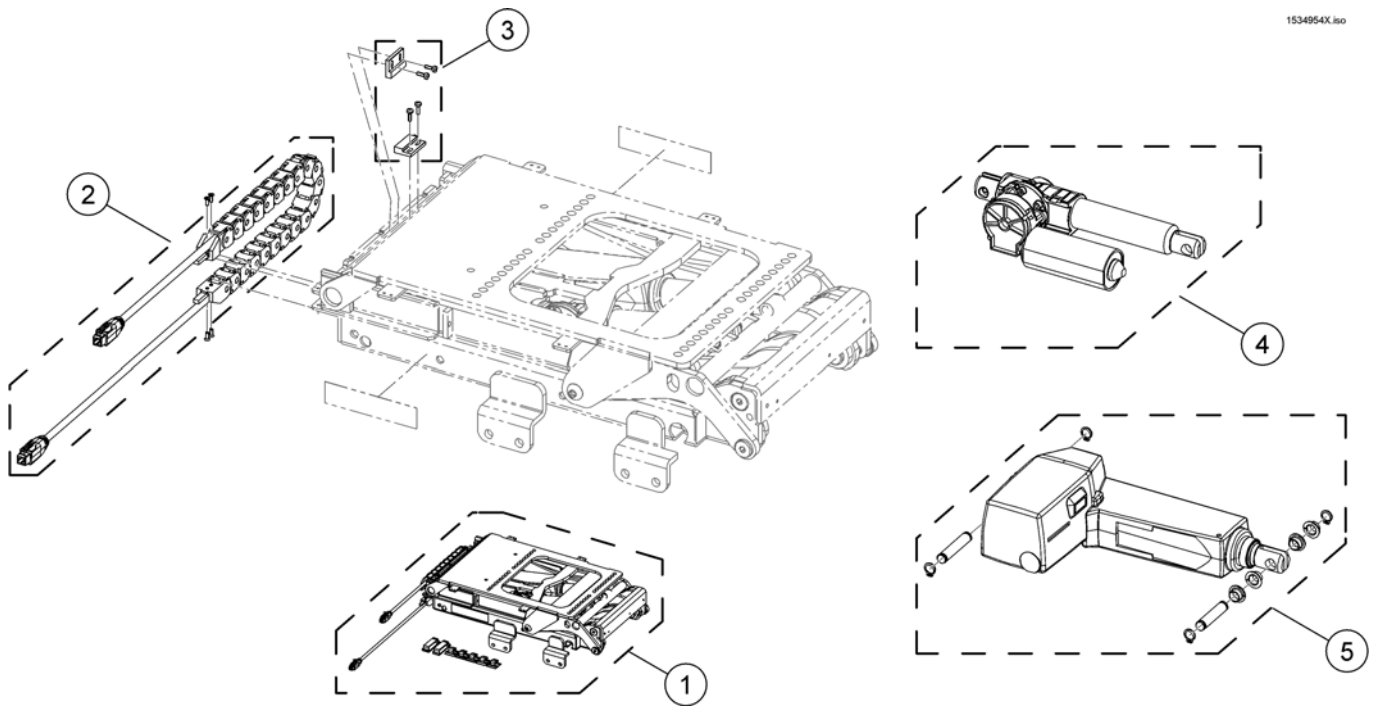

Pos.	Part number	Description	Valid from → until	Qty
-	SP1533562	Actuator cable ACS2 (~1570mm)		1
-	SP1571139	Tilt actuator cable ACS2 (~920mm)		1
1	SP1534954	Lifter. incl. 28°-Tilt, cpl.		1
2	SP1535848	Cable carrier with cable		1
3	SP1536184	Speed reduction sensor		1
4	SP1533557	Tilt actuator, ACS2		1
5	SP1533616	Lifter actuator		1