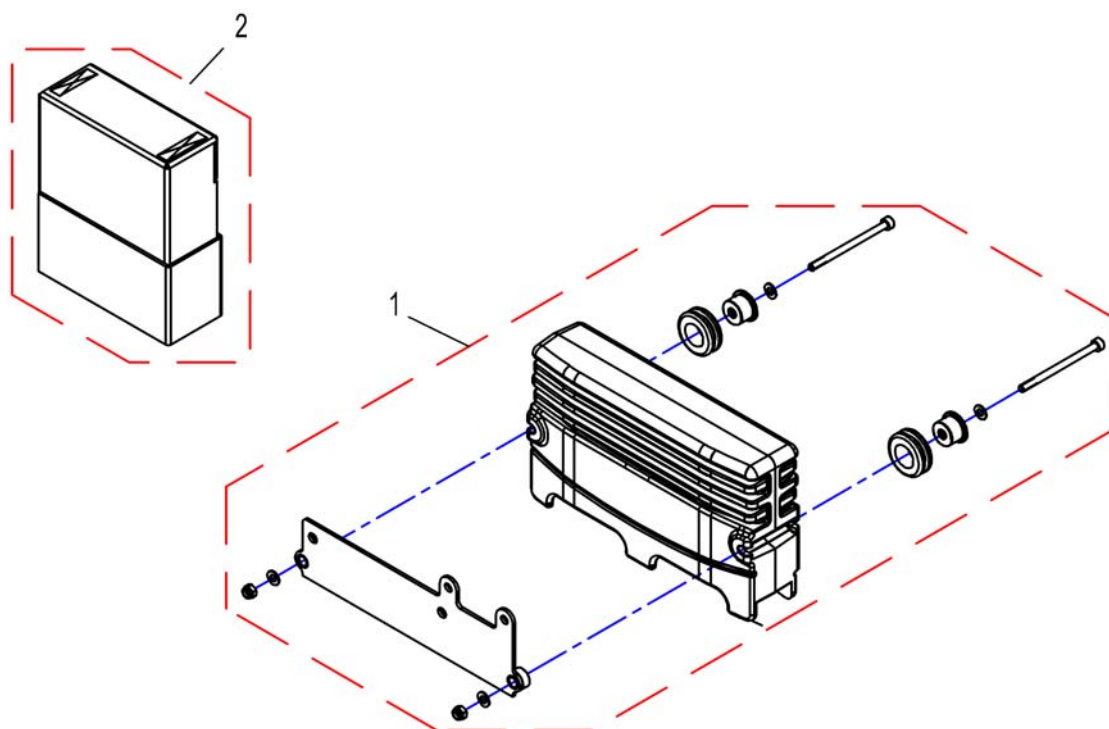

Powermodule ACS2

1529381.dwg

Pos.	Part number	Description	Valid from → until	Qty
1	SP1529381	Powermodule ACS2 DX2-PMA90L (Light)		1
1	SP1541534	Powermodule ACS2 DX2-PMA90LG (G-Trac)		1
2	SP1532518	Mudguard		1