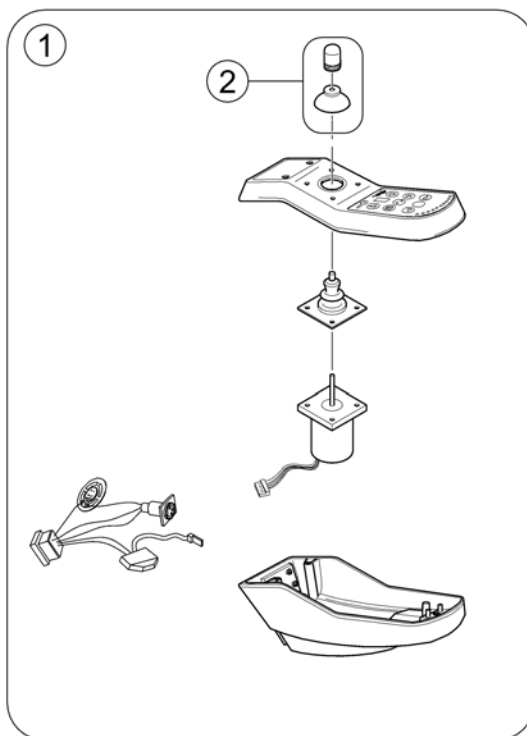

Remote REM 24SD

142802 8/0

Pos.	Part number	Description	Valid from → until	Qty
1	1436541	Remote REM24SD		1
2	SPZ183229	Remote knob cpl.		1