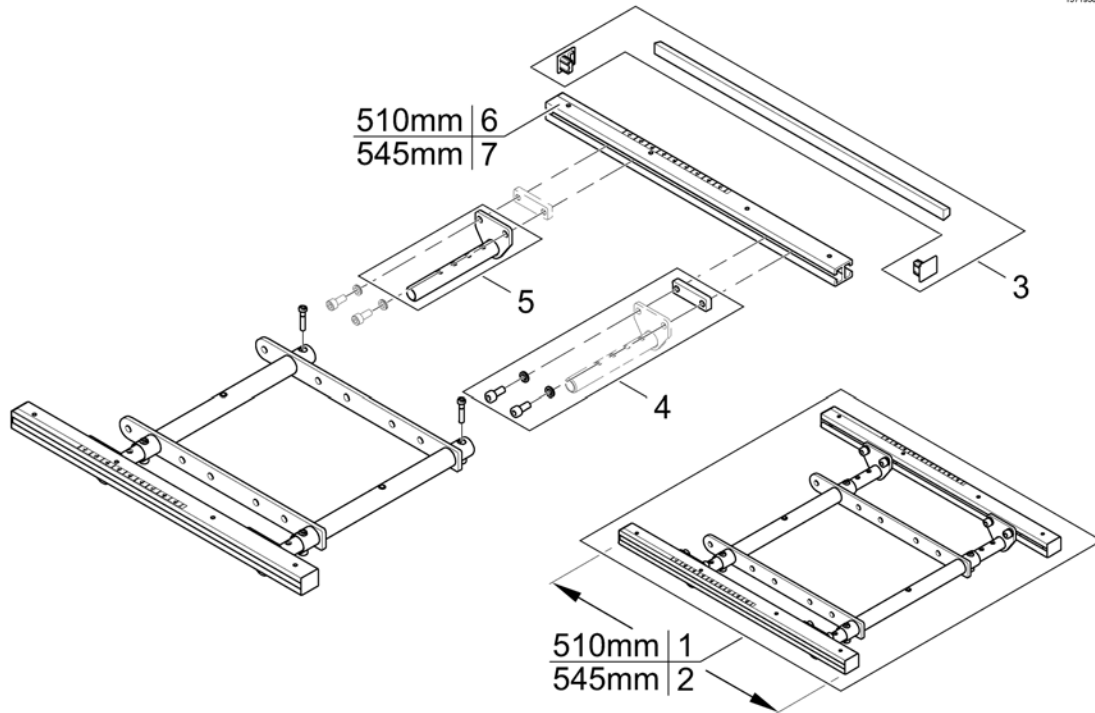

Telescopic Seat Frame for Tilt 12° / 20°

1571950.iss

Pos.	Part number	Description	Valid from → until	Qty
1	SP1572978	Seatframe 510mm, cpl., pre set up to SW 43cm		1
2	SP1582217	Seatframe 545mm, cpl., pre set up to SW 43cm		1
3	SP1571810	Sealing strap with plugs		1
4	SP1571811	Groove stone with mounting parts		1
5	SP1555400	Adjustment Tube		1
6	SP1588443	Seat Rails 510mm (2pcs kit)		1
7	SP1588444	Seat Rails 545mm (2pcs kit)		1