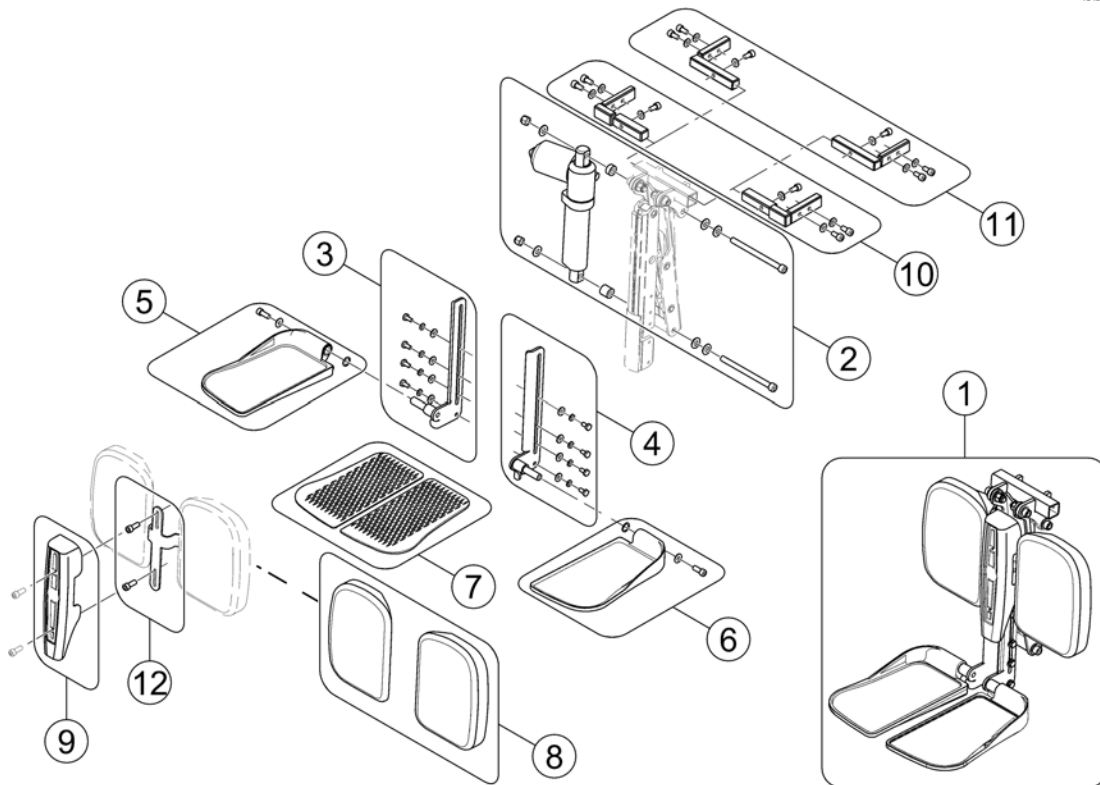

Central Legrest LNX electr. - Standard- / Easy Adapt-Seat

1543031X.iss

Pos.	Part number	Description	Valid from → until	Qty
-	SP1541677	Adaptercable 300mm <i>For chairs with lifter</i>		1
-	SP1543012	Adaptercable 1200mm <i>For chairs without lifter</i>		1
1	SP1537489	Centre Mounted Legrest LNX (Standard / Easy Adapt) complete		1
2	SP1543031	Actuator, complete		1
3	SP1543035	Footplate mount, RH		1
4	SP1543034	Footplate mount, LH		1
5	SP1543037	Footplate, RH		1
6	SP1543036	Footplate, LH		1
7	SP1163375	Footrest pad (Pair)		1
8	SP1543033	Calfplates (Pair)		1
9	SP1543032	Cover		1
10	SP1541397	Support center mounted legrest 430-530 mm		1
11	SP1541398	Support center mounted legrest 380-410 mm		1
12	SP1579985	Calf Plate Bracket		1