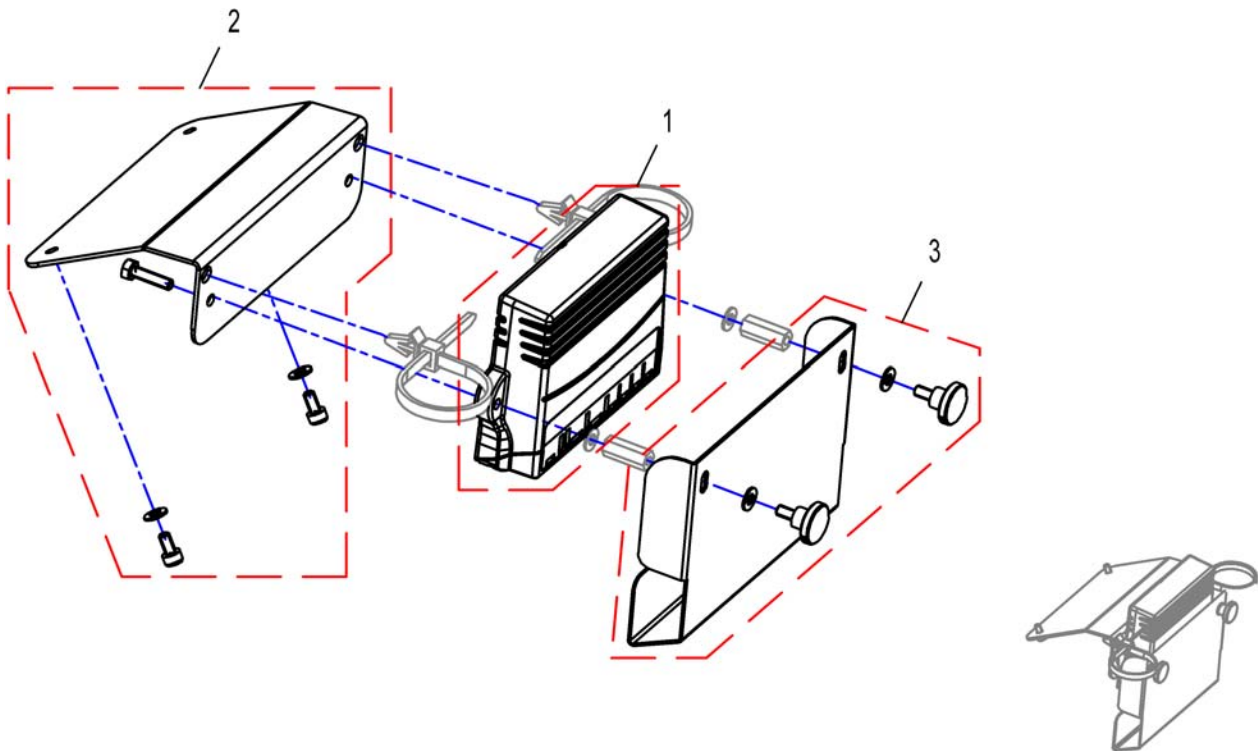

ACT2/4 for ACS2

153314/X.DWG

Pos.	Part number	Description	Valid from → until	Qty
1	SP1529382	ACT4 for ACS2, cpl.		1
1	SP1534955	ACT2 for ACS2, cpl.		1
2	SP1536213	Mudguard ACT		1
3	SP1536273	ACT-Holder		1
-	SP1536274	Fastening-Kit (such as all bolts, cable ties)		1