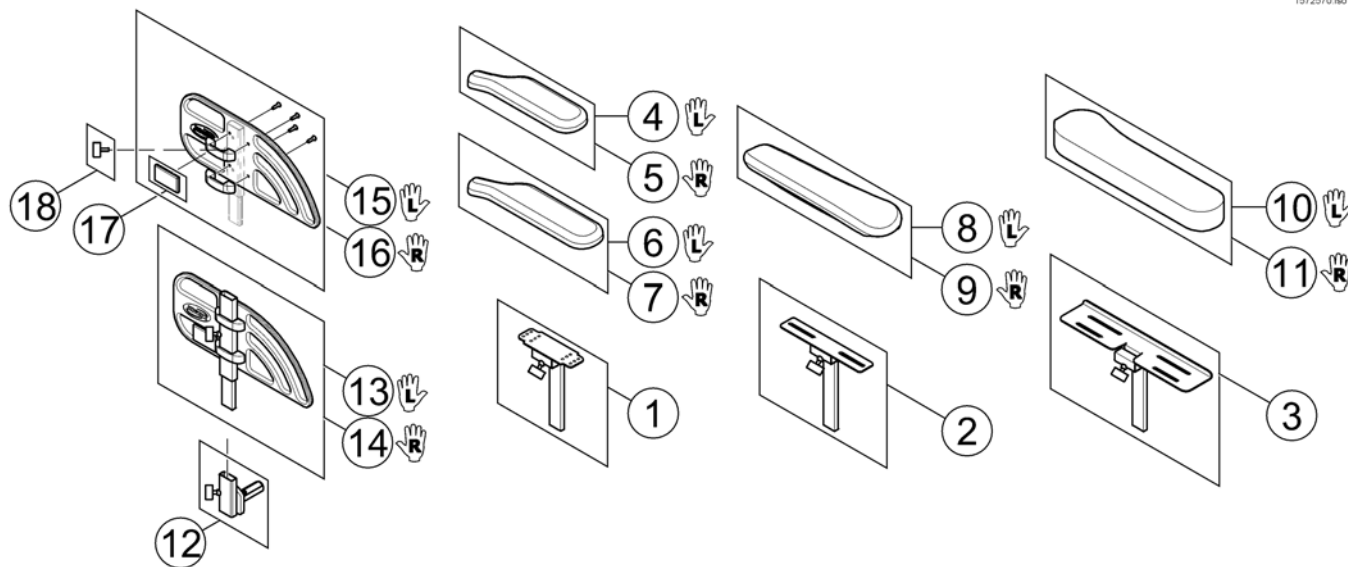

T-Armrest

1572570.iso

Pos.	Part number	Description	Valid from → until	Qty
1	SP1567750	Armrest Bracket for Standard & Extended Armpad		1
2	SP1570319	Armrest Bracket for Ergonomic Armpad		1
3	SP1585088	Armrest Bracket for Soft Armpad		1
4	SP1443004	Armpad, Standard (325mm), LH		1
5	SP1449043	Armpad, Standard (325mm), RH		1
6	SP1528846	Armpad, Extended (375mm), LH		1
7	SP1528845	Armpad, Extended (375mm), RH		1
8	SP1571589	Armpad, Ergonomic, LH		1
9	SP1571588	Armpad, Ergonomic, RH		1
10	SP1585068	Armpad, Soft, LH		1
11	SP1585069	Armpad, Soft, RH		1
12	SP1567749	Siderest Bracket - LH/RH		1
13	SP1588374	Siderest LH		1
14	SP1588375	Siderest RH		1
15	SP1572940	Skirt Guard LH		1
16	SP1572948	Skirt Guard RH		1
17	SPP31298	Reflector, yellow		1
18	SPL10024	Wing Screw M6x16		1