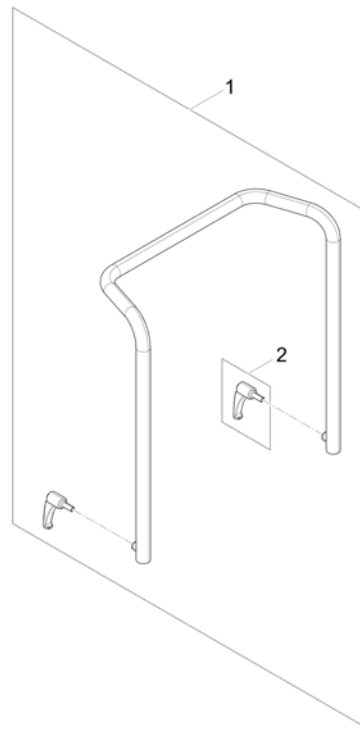

Backrest Frame

1571831.iss

Pos.	Part number	Description	Valid from → until	Qty
1	SP1567810	Backrest Frame		1
2	0021-70002	Indexable lever 63mm M8x16		1

Sling Back, tension adjustable

1571829.000

Pos.	Part number	Description	Valid from → until	Qty
1	SP1567529	Sling Back, tension adjustable & Upholstery, BW 380mm / BH 480mm, cpl.		1
2	SP1567465	Sling Back, tension adjustable & upholstery, BW 430mm / BH 480mm, cpl.		1
3	SP1567530	Sling Back, tension adjustable & upholstery, BW 480mm / BH 480mm, cpl.		1
4	SP1567531	Sling Back, tension adjustable & upholstery, BW 530mm / BH 480mm, cpl.		1
5	SP1567627	Sling Back, tension adjustable & upholstery, BW 380mm / BH 540mm, cpl.		1
6	SP1567746	Sling Back, tension adjustable & upholstery, BW 430mm / BH 540mm, cpl.		1
7	SP1567747	Sling Back, tension adjustable & upholstery, BW 480mm / BH 540mm, cpl.		1
8	SP1567748	Sling Back, tension adjustable & upholstery, BW 530mm / BH 540mm, cpl.		1
9	SP1563563	Backrest upholstery		1
10	SP1563653	Backrest upholstery		1
11	SP1563654	Backrest upholstery		1
12	SP1563655	Backrest upholstery		1
13	SP1571492	Sling back		1
14	SP1571493	Sling back		1
15	SP1571494	Sling back		1
16	SP1571510	Sling back		1