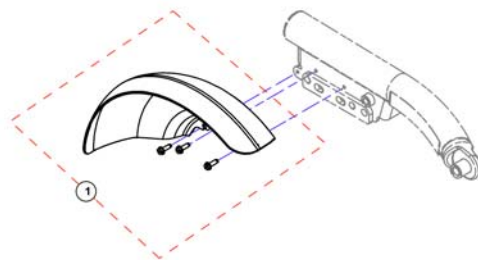

Fender

Pos.	Part number	Description	Valid from → until	Qty
1	SP1523170	Kit, Fender Assembly - Right		1
1	SP1523171	Kit, Fender Assembly - Left		1