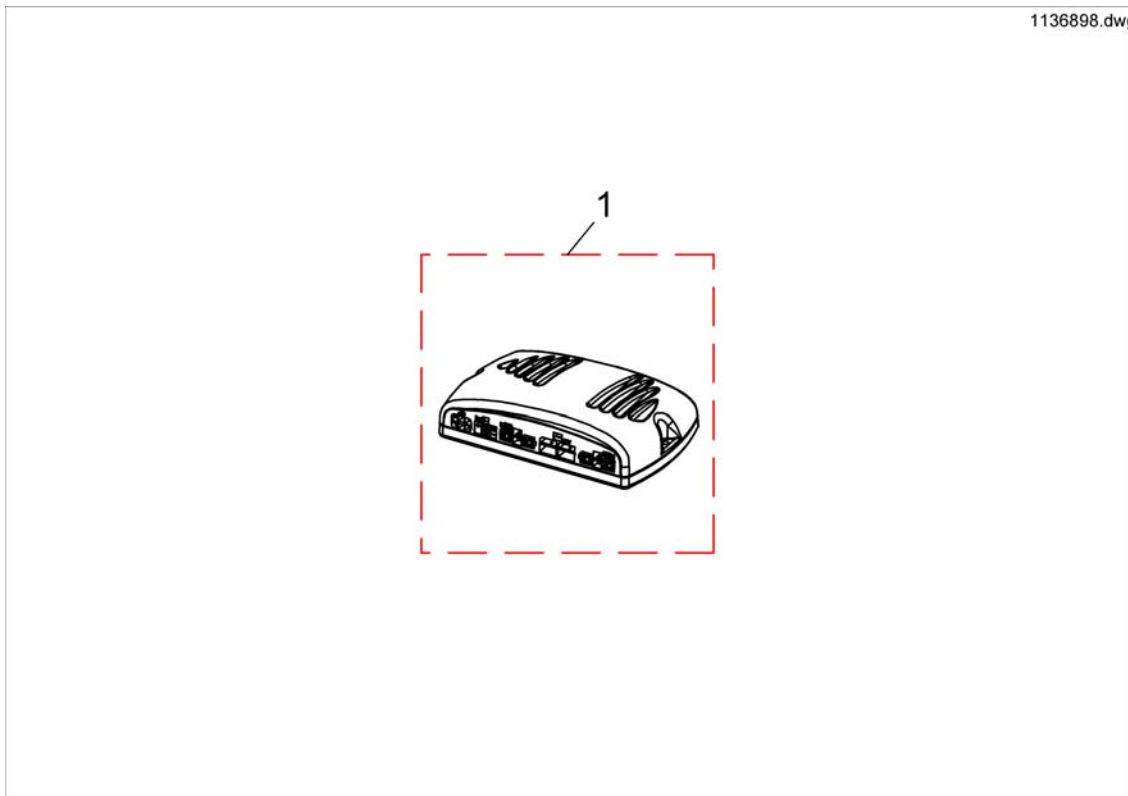

Shark Powermodule

Pos.	Part number	Description	Valid from → until	Qty
-	1450313	Buscable Shark 1500mm		1
1	1136898	Powermodule, Shark, 90A, 2 actuators, DK-PMC28		1