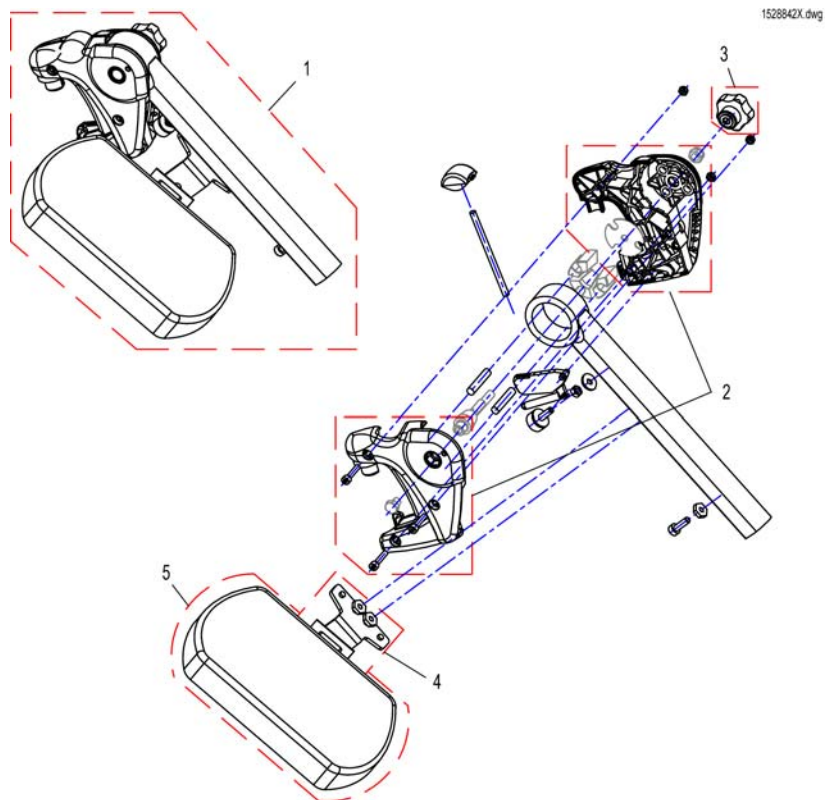

Hanger Vari A (04/2009 =>)

Pos.	Part number	Description	Valid from → until	Qty
-	SP1527820	Rework-Kit Vari A Legrest Version 1 => Version 2 <i>Vari A Version 1 => Version 2 Upgrade Kit</i>		1
1	SP1527498	Hanger Vari A LH, cpl.		1
1	SP1527492	Hanger Vari A RH, cpl.		1
2	SP1434955	Cover Legrest cpl.		1
3	L34011	Handknob M8 Tristarfemale		1
4	SP1450447	Calf Pad Holder Left Turnable, cpl.		1
4	SP1450446	Calf Pad Holder Right Turnable, cpl.		1
5	6301333	Legrest calf pad		1