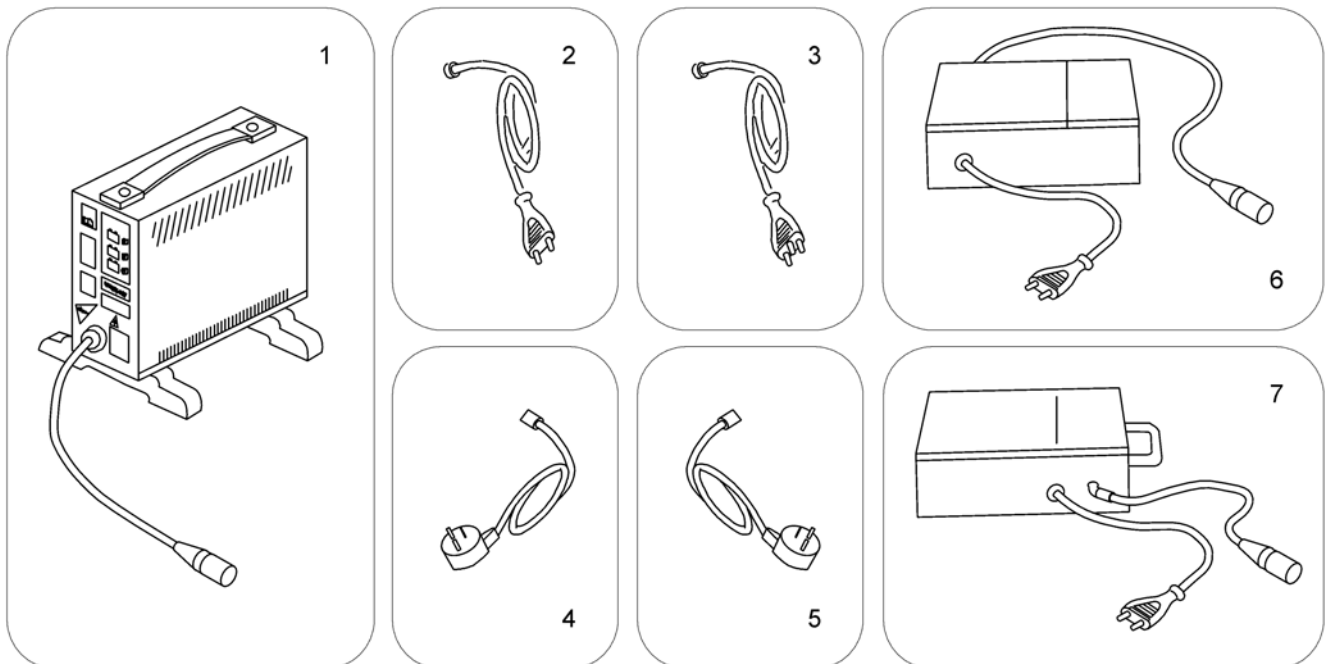

Cables Shark

1583705.000

Pos.	Part number	Description	Valid from → until	Qty
1	1488951	Wire Harness Shark - electrical adjustments & light		1

Chargers

1589799.iso

Pos.	Part number	Description	Valid from → until	Qty
1	SPP51981	Charger 8A without Power Cord <i>[1343]</i>		1
2	P21079	Power Cord Continental (Schuko GCB-0401)		1
3	P21080	Power Cord UK (GCB-0403)		1
4	1443841	Power Cord Swiss (black 6A/250V)		1
5	SP1553849	Power Cord Israel (IEC 320 C13 to SI-32)		1
6	SP1545511	Charger 10A incl. Power Cord Continental <i>[1389]</i>		1
7	5813987	Charger 8A (Protectionclass IP54) incl. Power Cord Continental (Sweden only) <i>[1388]</i>		1