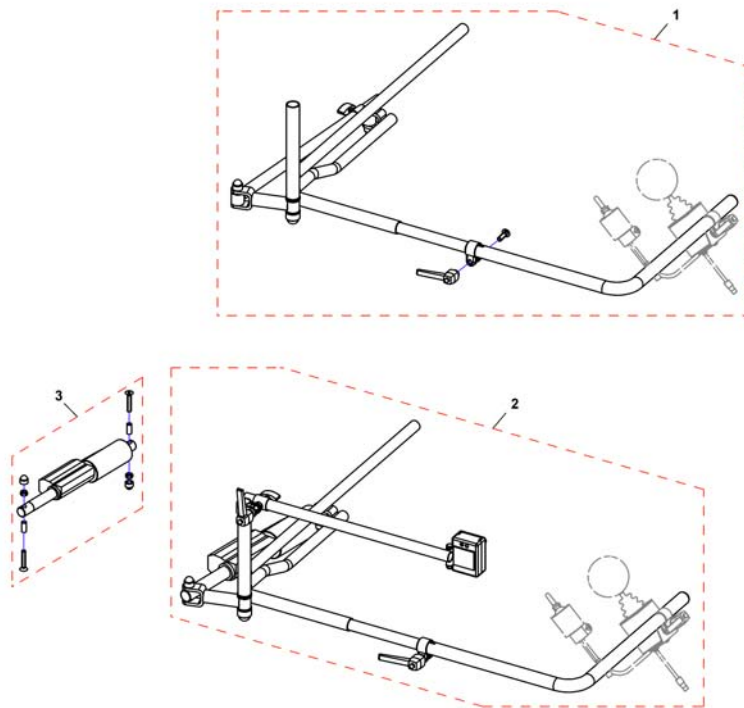

Framework for chincontrol

Pos.	Part number	Description	Valid from → until	Qty
-	Z167994	CHIN CONTROL SUPPORT . CPL. <i>Not shown / Nicht abgebildet / Non illustré</i>		1
1	SP1422943	Framework for chin control, manual, horizontal swing away, LH, cpl.		1
1	SP1422942	Framework for chin control, manual, horizontal swing away, RH, cpl.		1
2	SP1422945	Framework for chincontrol, powered, horizontal swing away, LH, cpl. <i>incl. Actuator</i>		1
2	SP1422944	Framework for chin control, powered, horizontal swing away, RH, cpl. <i>incl. Actuator</i>		1
-	SP1552335	Hardware, chin control, powered, horizontal swing away, LH <i>Not shown / Nicht abgebildet / Non illustré</i>		1
-	SP1552336	Hardware, chin control, powered, horizontal swing away, RH <i>Not shown / Nicht abgebildet / Non illustré</i>		1
-	SP1422946	Framework for chincontrol, powered, vertikal swing away <i>Not shown / Nicht abgebildet / Non illustré</i>		1
3	SP1552337	Actuator for horizontal swing away chin control, cpl.		1
3	SP1552418	Gestell für Kinnbedienung, elektrisch, vertikal abschwenkbar <i>Not shown / Nicht abgebildet / Non illustré</i>		1