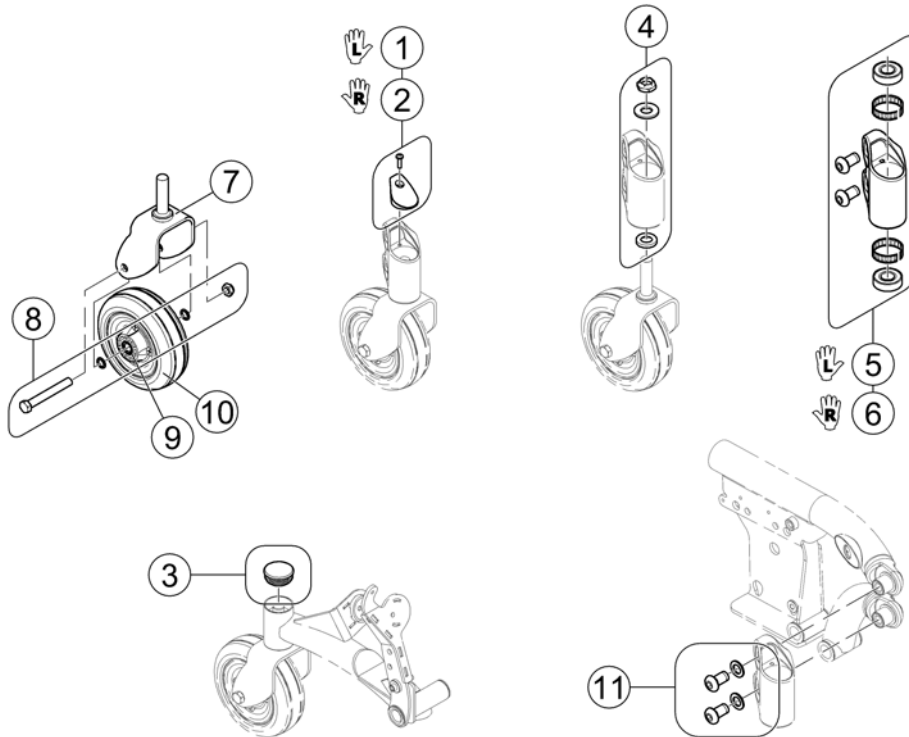

Castors Front/Rear

1142342.00

Pos.	Part number	Description	Valid from → until	Qty
-	SP1537420	Spacer, Stem (5/8 x 1-1/8 x 3/16)"		1
1	SP1523141	Kit, Cap with Screw, Front Head Tube -Left		1
2	SP1523140	Kit, Cap with Screw, Front Head Tube -Right		1
3	SP1523093	Kit, Cap with Screw, Rear Head Tube -Right/Left		1
4	SP1522999	Kit, Fork Mounting Hardware		1
5	SP1523139	Kit, Front Head Tube Assembly-Left		1
6	SP1523094	Kit, Front Head Tube Assembly-Right		1
7	SP1523016	Fork and Stem For TRRO/TRBKTS Option		1
8	SP1537431	Kit, Castor Mounting Hardware		1
9	SP1522935	Spacer, Bearing (7/16 x 5/8 x 1-3/4")		1
10	SP1175881	6x2" Wheel with bearings, silver hub		1
10	SP1511369	6x2" Wheel with bearings, black hub		1
11	SP1523176	Kit, Front Head Tube Mounting Hardware		1