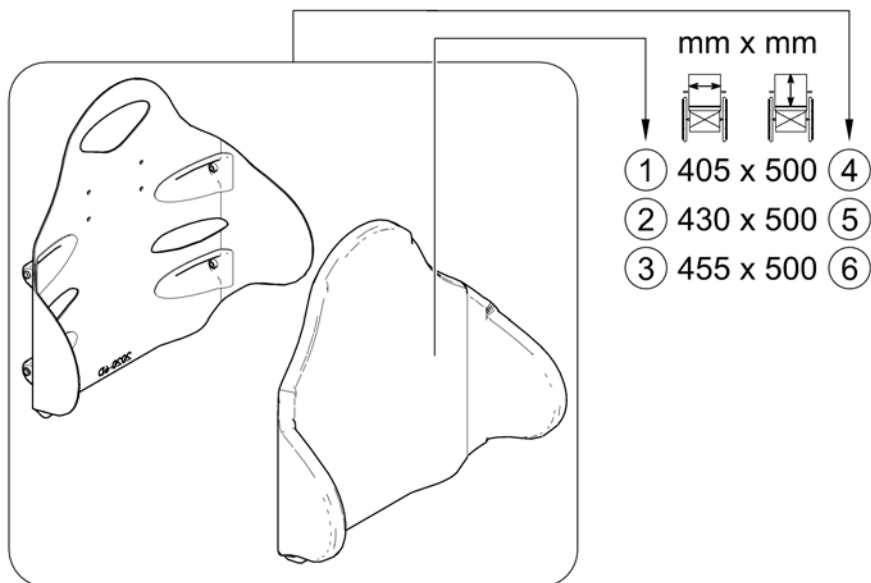

Matrx Elite Deep Back

1588713 Rev

Elite Deep Back

Pos.	Part number	Description	Valid from → until	Qty
1	SPTRS0344-1620	Backrest Cushion - Elite Deep Back 405x500mm (16x20")		1
2	SPTRS0344-1720	Backrest Cushion - Elite Deep Back 430x500mm (17x20")		1
3	SPTRS0344-1820	Backrest Cushion - Elite Deep Back 455x500mm (18x20")		1
4	SP1588273	Backrest, Matrx Elite Deep Back 16x20", cpl. [2178+2121]		1
5	SP1588274	Backrest, Matrx Elite Deep Back 17x20", cpl. [2178+2122]		1
6	SP1588275	Backrest, Matrx Elite Deep Back 18x20", cpl. [2178+2123]		1