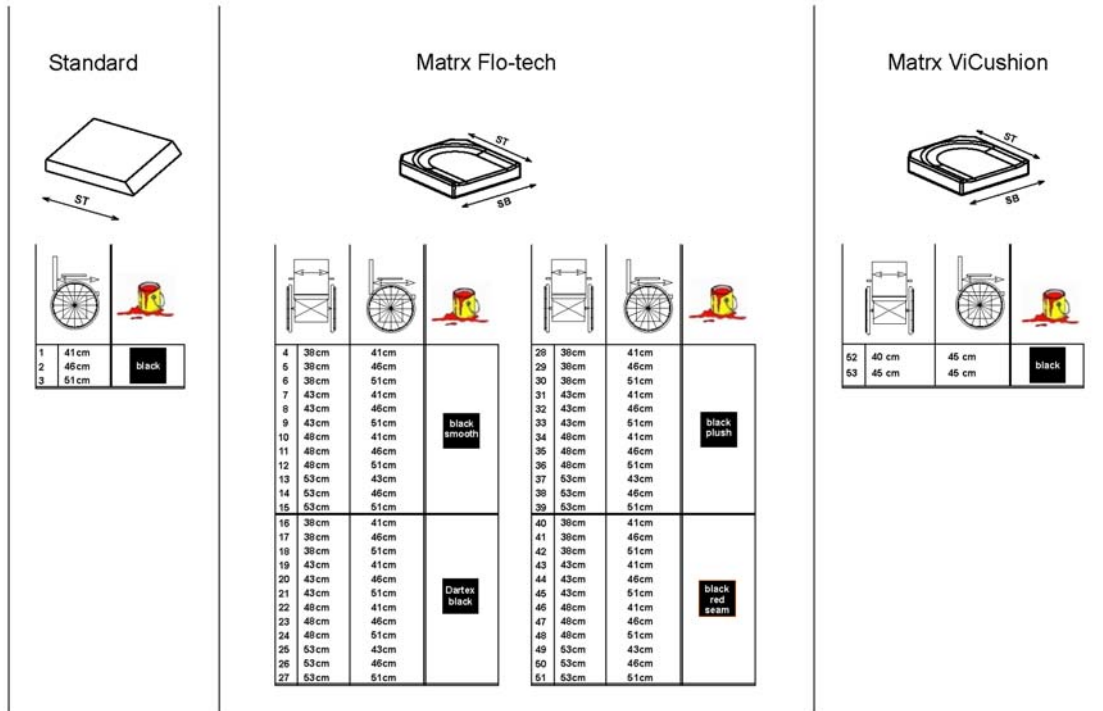

Adapter Kit for Universal Seat

1581863.iso

Pos.	Part number	Description	Valid from → until	Qty
1	SP1580750	Adapter Kit for Universal Seat 510mm		1

Seat Cushion

1573000 iso

Pos.	Part number	Description	Valid from → until	Qty
1	1420460	Seat Cushion Standard SD 410mm <i>[2141]</i>		1
2	1420461	Seat Cushion Standard SD 460mm <i>[2141]</i>		1
3	1420462	Seat Cushion Standard SD 510mm <i>[2141]</i>		1
4	SPFLB15/16	Flo-Tech Lite 15x16" <i>[2142+2151]</i>		1
5	SPFLB15/18	Seatcushion Easy-Adapt SB38 x ST46cm black smooth <i>[2142+2151]</i>		1
6	SPFLB15/20	Seatcushion Easy-Adapt SB38 x ST51cm black smooth <i>[2142+2151]</i>		1
7	SPFLB17/16	Seatcushion Easy-Adapt SB43 x ST41cm black smooth <i>[2142+2151]</i>		1
8	SPFLB17/18	Seatcushion Easy-Adapt SB43 x ST46cm black smooth <i>[2142+2151]</i>		1
9	SPFLB17/20	Seatcushion Easy-Adapt SB43 x ST51cm black smooth <i>[2142+2151]</i>		1
10	SPFLB19/16	Seatcushion Easy-Adapt SB48 x ST41cm black smooth <i>[2142+2151]</i>		1
11	SPFLB19/18	Seatcushion Easy-Adapt SB48 x ST46cm black smooth <i>[2142+2151]</i>		1
12	SPFLB19/20	Flo-Tech Lite 19x20" <i>[2142+2151]</i>		1
13	SPFCB21/17	Flo-Tech Contour 21x17" <i>[2142+2151]</i>		1
14	SPFCB21/18	Flo-Tech Contour 21x18" <i>[2142+2151]</i>		1
15	SPFCB21/20	Flo-Tech Contour 21x20" <i>[2142+2151]</i>		1
16	SP1529546-TR26	seat cushion Flo-tech Lite SW 38 x SD 41 Dartex black <i>[2142+2152]</i>		1
17	SP1529547-TR26	seat cushion Flo-tech Lite SW 38 x SD 46 Dartex black <i>[2142+2152]</i>		1
18	SP1529548-TR26	seat cushion Flo-tech Lite SW 38 x SD 51 Dartex black <i>[2142+2152]</i>		1