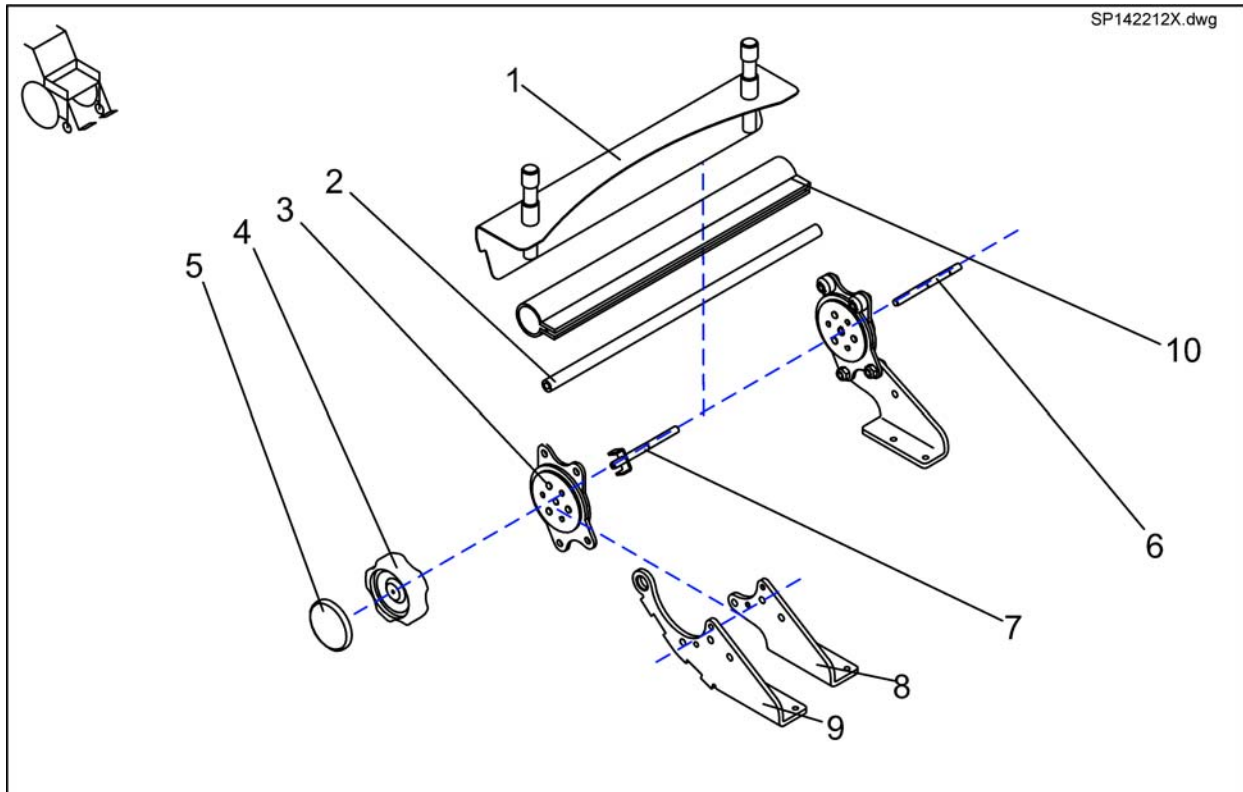

Backrest Adjustment Flex/Contour manual

Pos.	Part number	Description	Valid from → until	Qty
-	1442942	MANUAL BACK ADJUSTER, SEAT WIDTH 43CM, FOR SLIDING ARMRESTS, CPL.		1
-	SP1422067	MANUAL BACKREST ADJUSTMENT SB 48 CPL.		1
-	SP1422122	MANUAL BACKREST ADJUSTMENT F. FLEX SB 39 CPL.		1
-	SP1425854	MANUAL BACK ADJUSTER, SEAT WIDTH 48CM, FOR SLIDING ARMRESTS, CPL.		1
-	SP1423210	BACKREST ADJUSTMENT ASSEMBLY KIT		1
-	SP1422066	MANUAL BACKREST ADJUSTMENT SB 43 CPL.		1
-	SP1425857	MANUAL BACK ADJUSTER, SEAT WIDTH 39CM, FOR SLIDING ARMRESTS, CPL.		1
1	1422112-9005	BACKREST BRACKET 480 MM		1
1	1419992-9005	BACKREST BRACKET 430 MM		1
1	1422119-9005	BACKREST BRACKET 390 MM		1
2	1420491	CONNECTING TUBE 480 MM		1
2	1420489	CONNECTING TUBE 380 MM		1
2	1420490	CONNECTING TUBE 430 MM		1
3	SP1450234	SEAT BRACE MANUAL BACKREST, 1 PAIR		1
4	1420483	HAND WHEEL		1
5	1421696	PERFORATED REFLECTOR, YELLOW		1
6	1420488-0002	SUPPORT SHAFT		1
7	1421713-0002	HAND WHEEL SHAFT		1
8	1420476-9005	BRACE BRACKET MANUAL RH		1
8	1420477-9005	BRACE BRACKET MANUAL/ELECTRICAL LH		1
9	1429564-9005	FITTING ATTACHMENT LH F. SLIDING ARMREST		1
9	1429563-9005	FITTING ATTACHMENT RH F. SLIDING ARMREST		1
10	1442579	PROTECTIVE COVERING 480MM		1
10	1442578	PROTECTIVE COVERING 430MM		1
10	1442577	PROTECTIVE COVERING 380MM		1