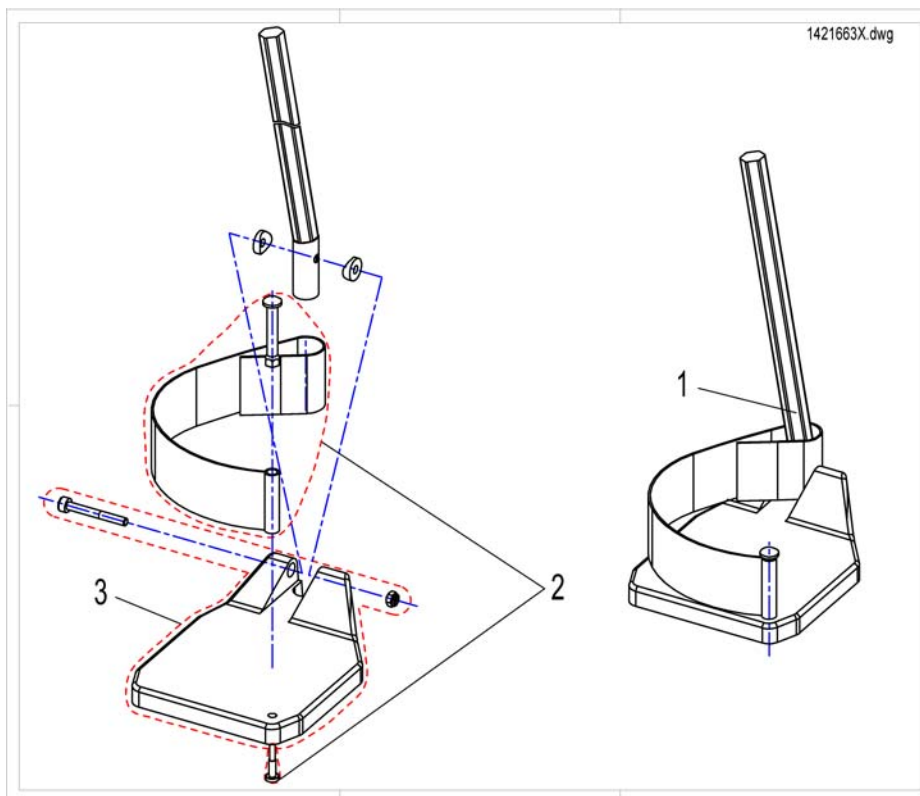

Footplate with support tube fix RH/LH

Pos.	Part number	Description	Valid from → until	Qty
1	SP1421662	Footplate RH fix, with Support Tube cpl.		1
1	SP1421663	Footplate LH fix, with Support Tube cpl.		1
2	SPB273011	Heel Strap		1
3	SPZ173217	Footplate LH		1
3	SPZ173218	Footplate RH		1