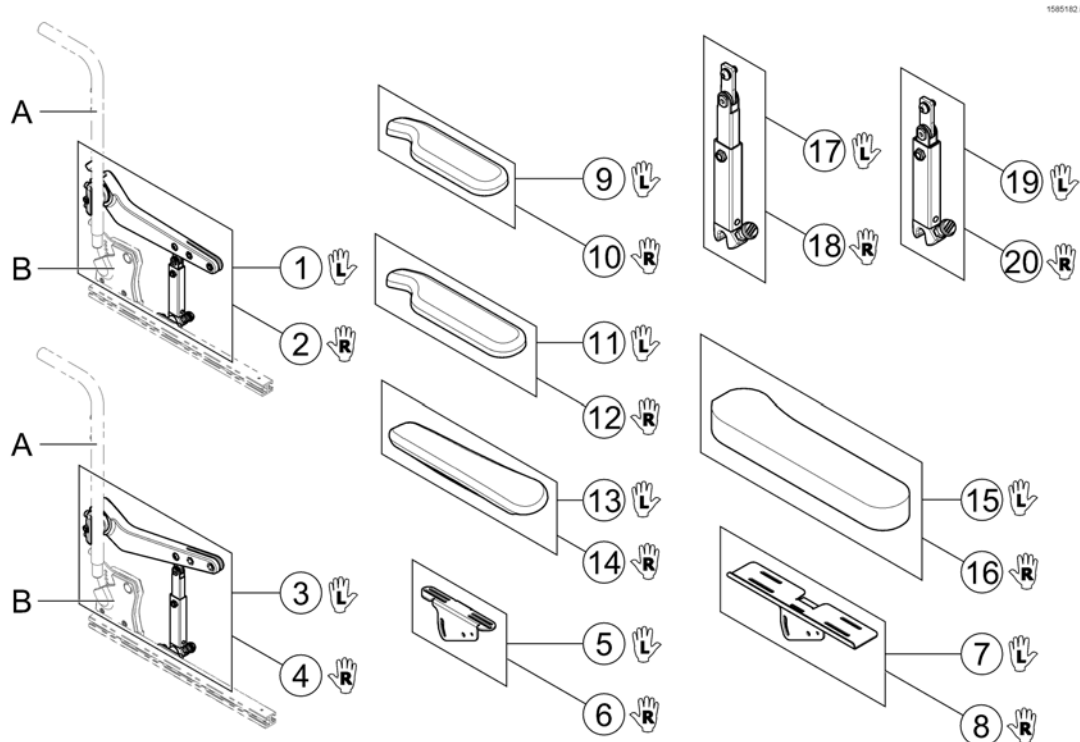

Following Armrest

Pos.	Part number	Description	Valid from → until	Qty
-	-	Retrofitting the armrests on chairs built before 15-03-27 also requires new Pos. A & B and Sling Back with respective cut-outs! !!!		0
1	SP1585263	Armrest LH cpl. - Short Support	2015-01-19 →	1
2	SP1585264	Armrest RH cpl. - Short Support	2015-01-19 →	1
3	SP1585267	Armrest LH cpl. - Long Support	2015-01-19 →	1
4	SP1585268	Armrest RH cpl. - Long Support	2015-01-19 →	1
5	SP1585412	Ampad Support (Standard, Extended, Ergonomic), LH		1
6	SP1585413	Ampad Support (Standard, Extended, Ergonomic), RH		1
7	SP1585414	Ampad Support (Soft), LH		1
8	SP1585415	Ampad Support (Soft), RH		1
9	SP1443004	Ampad, Standard (325mm), LH		1
10	SP1449043	Ampad, Standard (325mm), RH		1
11	SP1528846	Ampad, Extended (375mm), LH		1
12	SP1528845	Ampad, Extended (375mm), RH		1
13	SP1571589	Ampad, Ergonomic, LH		1
14	SP1571588	Ampad, Ergonomic, RH		1
15	SP1585068	Ampad, Soft, LH		1
16	SP1585069	Ampad, Soft, RH		1
17	SP1583156	Amrest Support, long, LH		1
18	SP1583155	Amrest Support, long, RH		1
19	SP1583154	Amrest Support, short, LH		1
20	SP1582639	Amrest Support, short, RH		1