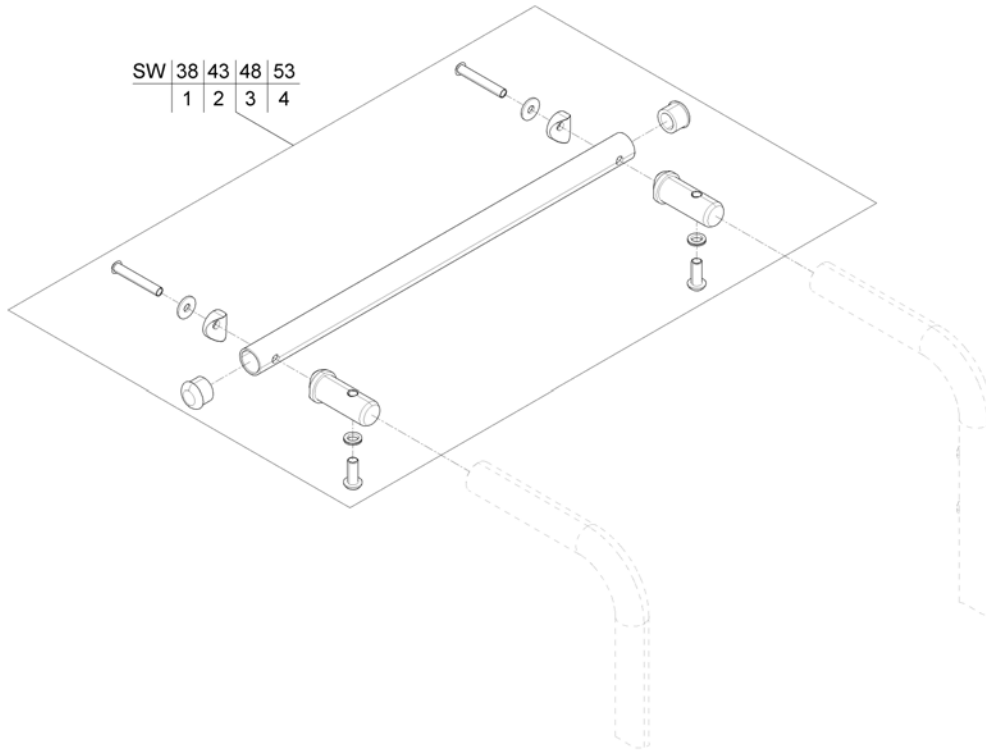

Connection tube

1571835 iso

Pos.	Part number	Description	Valid from → until	Qty
1	SP1570370	Connection tube		1
2	SP1570371	Connection tube		1
3	SP1570372	Connection tube		1
4	SP1570373	Connection tube		1