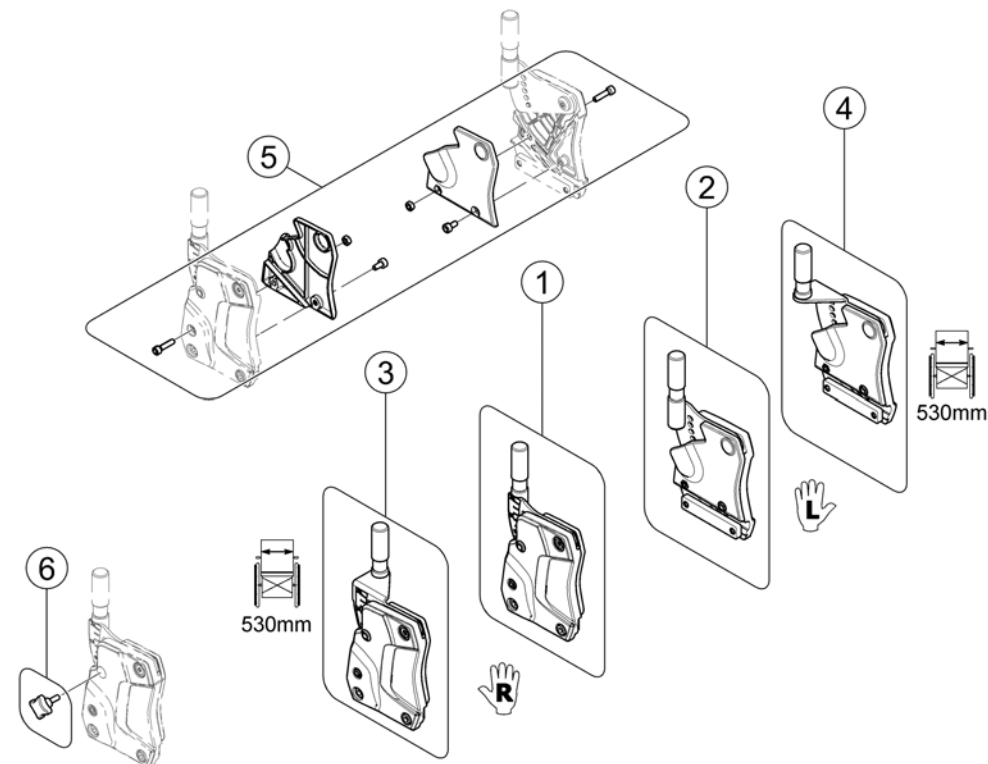

Backrest support

1572928 Rev

Pos.	Part number	Description	Valid from → until	Qty
1	SP1582709	Backrest Support - RH <i>Compatible with Flip-Up & Following Armrest [2193/2192/2194] - replaces SP1571560</i>		1
2	SP1582708	Backrest Support - LH <i>Compatible with Flip-Up & Following Armrest [2193/2192/2194] - replaces SP1571561</i>		1
3	SP1582952	Backrest Support SW 530mm - RH <i>Compatible with Flip-Up & Following Armrest [2193/2192/2194] - replaces SP1571568</i>		1
4	SP1582951	Backrest Support SW 530mm - LH <i>Compatible with Flip-Up & Following Armrest [2193/2192/2194] - replaces SP1571569</i>		1
5	SP1571676	Cover		1
6	SP1579877	Hand Screw M6 <i>(Swedish Homologation only!)</i>	→ 2015-07-31	2
6	SP1589324	Cross handle M8, cpl. <i>(Swedish Homologation only!)</i>	2015-08-01 →	2