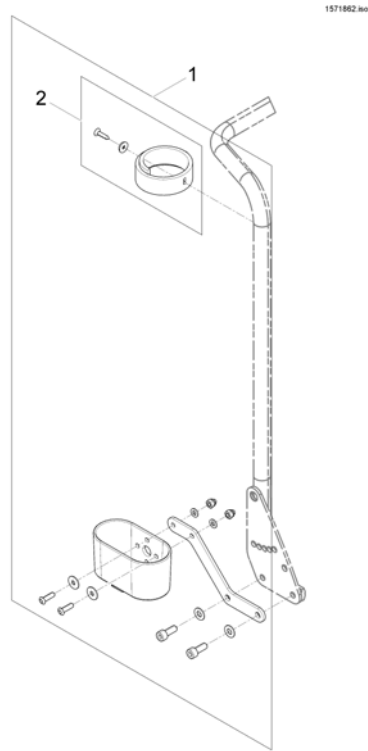

Invacare® TDX-SP, TDX-SP nB, TDX Sprint | Accessories
Cane holder (Modulite: backrest frame)

Pos.	Part number	Description	Valid from → until	Qty
1	SP1570396	Cane holder, standard backrest		1
2	SP1420493	Belt for caneholder		1