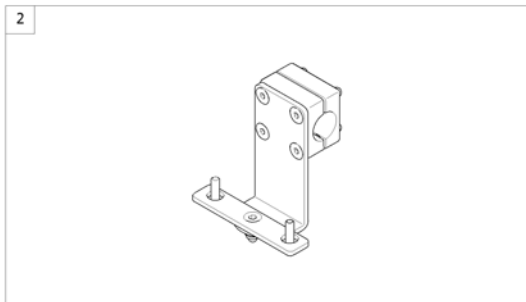

Remote Dual Control with Brackets

1574292 iso

Pos.	Part number	Description	Valid from → until	Qty
1	6001425	ACS dual control <i>[1291/1292]</i>		1
2	-	Remote Bracket Dual Control for Standard-/Contour-/Flex-/Junior-Seat		1
3	-	Remote Bracket Dual Control for Modulite Seat		1