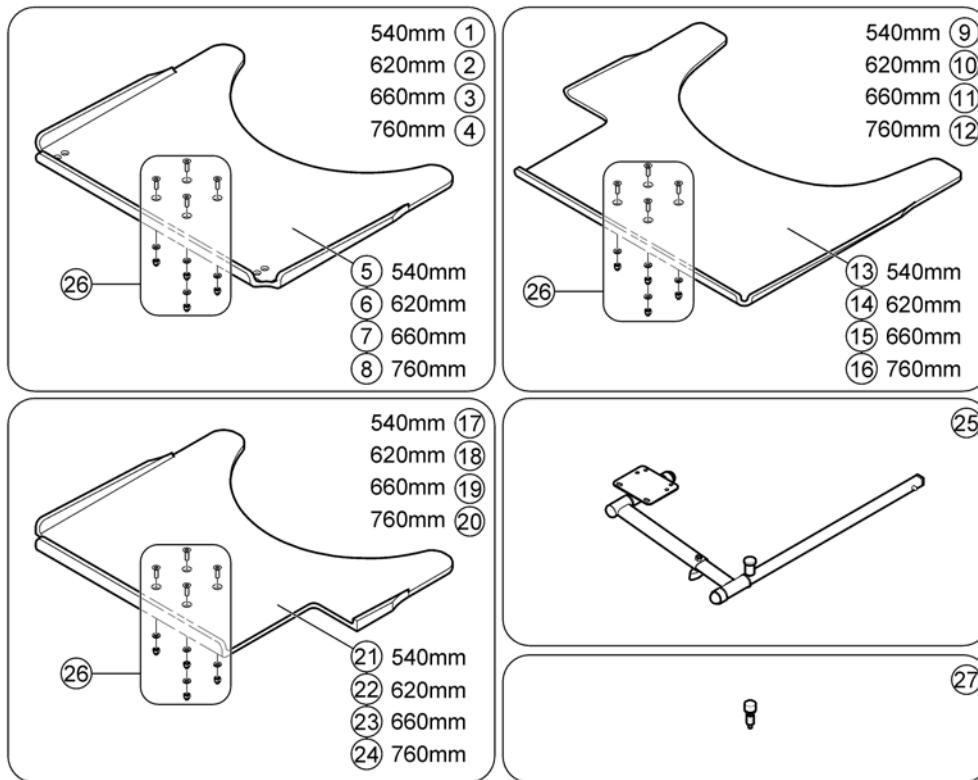

Cane holder (Modulite: back posts pow recliner)

Pos.	Part number	Description	Valid from → until	Qty
1	SP1570382	Cane holder, powered backrest		1
2	SP1420493	Belt for caneholder		1

Trays

Pos.	Part number	Description	Valid from → until	Qty
1	SP1548198	Swing-Out Tray, 540mm, Seatwidth 330mm to 430mm, no Cutout, cpl. with holder		1
2	SP1548201	Swing-Out Tray, 620mm, Seatwidth 380mm to 480mm, no Cutout, cpl. with holder		1
3	SP1422954	Swing-Out Tray, 660mm, Seatwidth 430mm to 530mm, no Cutout, cpl. with holder		1
4	SP1584644	Swing-Out Tray, 760mm, Seatwidth 480mm to 580mm, no Cutout, cpl. with holder		1
5	SP1535050	Tray table, 540mm, no Cutout		1
6	SP1535010	Tray table, 620mm, no Cutout		1
7	SP1535011	Tray table, 660mm, no Cutout		1
8	SP1586049	Tray table, 760mm, no Cutout		1
9	SP1548138	Swing-Out Tray, 540mm, Seatwidth 330mm to 430mm, Cutout RH, cpl. with holder		1
10	SP1548199	Swing-Out Tray, 620mm, Seatwidth 380mm to 480mm, Cutout RH, cpl. with holder		1
11	SP1422953	Swing-Out Tray, 660mm, Seatwidth 430mm to 530mm, Cutout RH, cpl. with holder		1
12	SP1584663	Swing-Out Tray, 760mm, Seatwidth 480mm to 580mm, Cutout RH, cpl. with holder		1
13	SP1535051	Tray table, 540mm, Cutout RH		1
14	SP1535012	Tray table, 620mm, Cutout RH		1
15	SP1535049	Tray table, 660mm, Cutout RH		1
16	SP1586048	Tray table, 760mm, Cutout RH		1
17	SP1548197	Swing-Out Tray, 540mm, Seatwidth 330mm to 430mm, Cutout LH, cpl. with holder		1
18	SP1548200	Swing-Out Tray, 620mm, Seatwidth 380mm to 480mm, Cutout LH, cpl. with holder		1
19	SP1422952	Swing-Out Tray, 660mm, Seatwidth 430mm to 530mm, Cutout LH, cpl. with holder		1
20	SP1584662	Swing-Out Tray, 760mm, Seatwidth 480mm to 580mm, Cutout LH, cpl. with holder		1
21	SP1535009	Tray table, 540mm, Cutout LH		1
22	SP1534974	Tray table, 620mm, Cutout LH		1