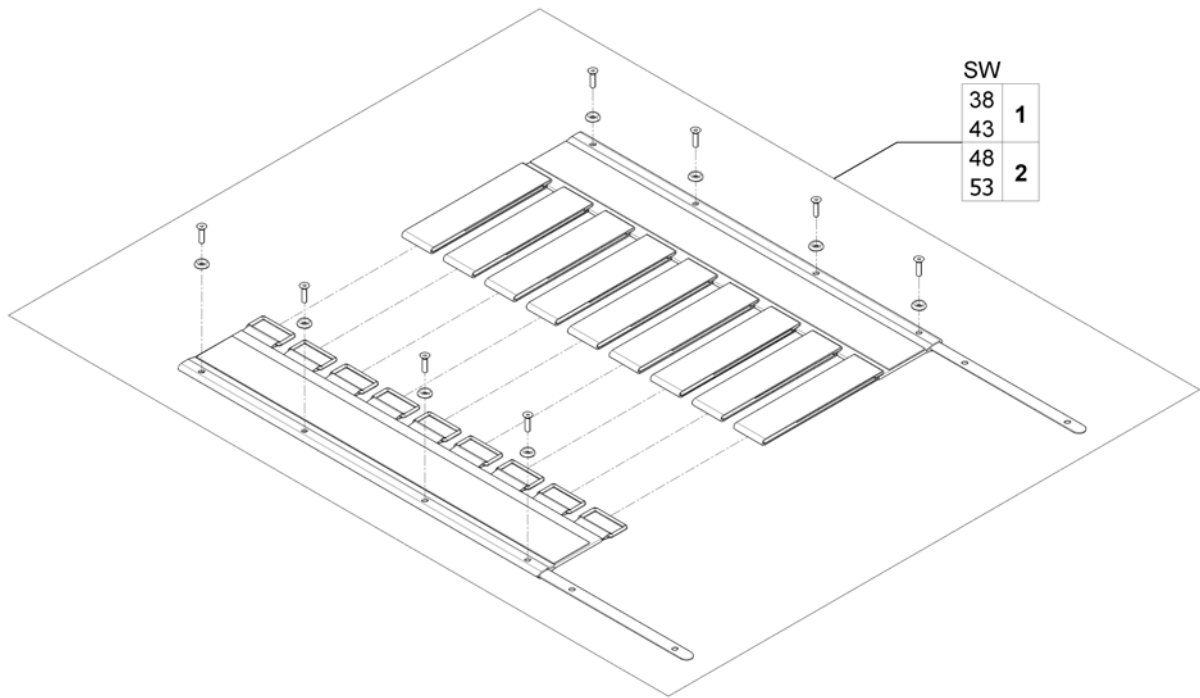

Sling Seat

151176290

Pos.	Part number	Description	Valid from → until	Qty
1	SP1557877	Sling Seat SW380/430, 510mm		1
2	SP1555911	Sling Seat SW480/530, 510mm		1