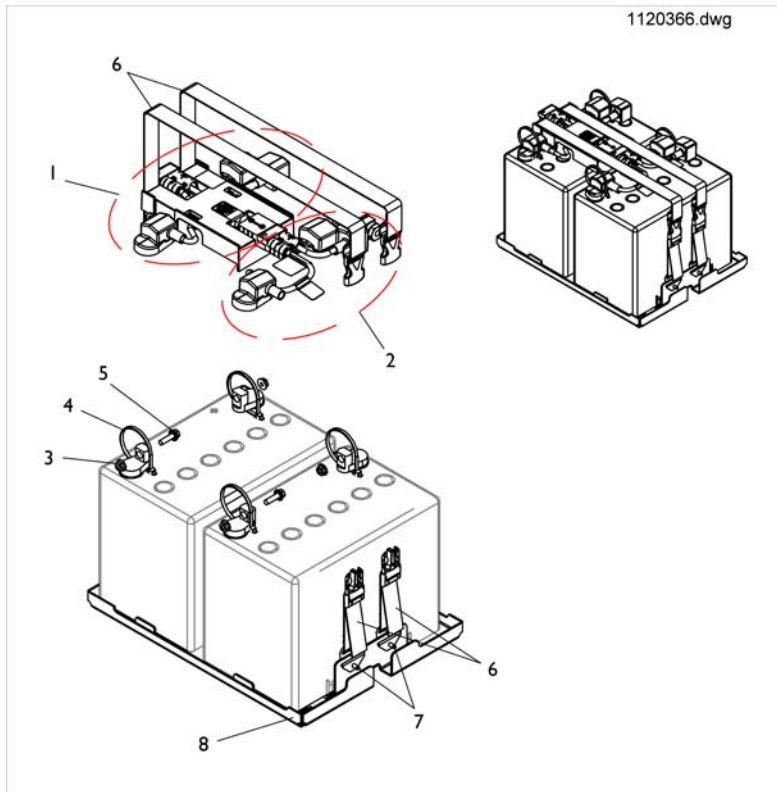

Battery Tray Assembly and Wire Harnesses

Pos.	Part number	Description	Valid from → until	Qty
1	SP1523007	Battery Wire Harness with Terminal Hardware, GP24 -Rear		1
2	SP1523006	Battery Wire Harness with Terminal Hardware, GP24 -Front		1
4	SP1522970	Package, Cable Ties (11-1/2"Long)		10
5	SP1522972	Screw, Hex Flange Whiz Lock (1/4-20x7/8")		1
6	SP1523191	Battery Strap Assembly, GP24/3-22NF		1
7	SP1523266	Rivet (3/16 x7/16")		1
8	SP1523188	Battery Tray Assembly, TDX SP GP24		1
	SP1523150	Strip, Self Adhesive Wear (2-1/2'Long x1/2"Wide)		1