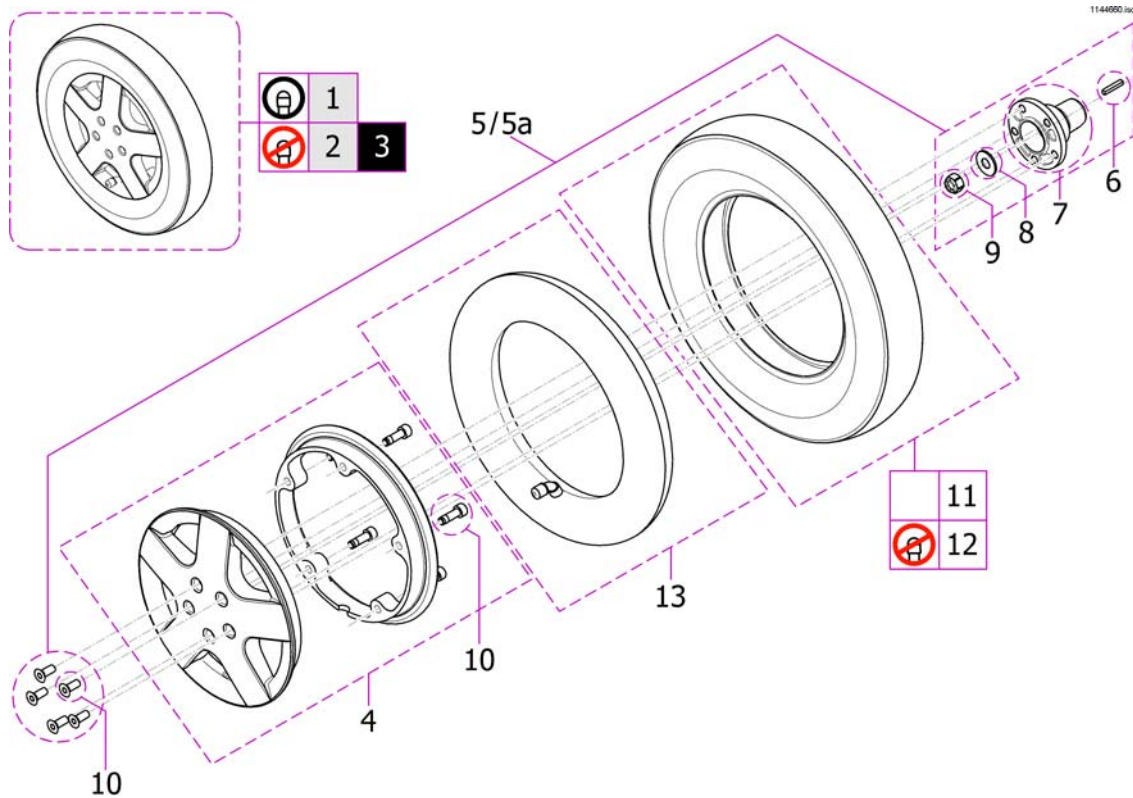

Drive Wheels

Pos.	Part number	Description	Valid from → until	Qty
1	SP1532414	Wheel 14 x 3.00" pneumatic, silver, complete		1
2	SP1532416	Wheel 14 x 3.00" puncture proof, silver, complete		1
3	SP1523161	Wheel 14 x 3.00" puncture proof, black, complete		1
4	SP1523013	Rim-Kit for 14 x 3" Wheel, silver, complete		1
5	SP1523157	Drive Wheel 14 x 3" Mounting Kit		1
5a	SP1168890	Drive Wheel 14 x 3" Mounting Kit (2-Pole Motor!)		1
6	SP1522934	Key (3/16 x 1-1/4")		1
7	SP1523092	Wheel Hub		1
8	SP1522939	Washer (1/2 x 1-9/32 x 1/8")		1
9	1025737	Axle Locknut 1/2"-20		1
10	SP1522975	Bolt (5/16-18 x 7/8")		1
11	SP1522940	Tire 14 x 3.00"		1
12	SP1141342	Tire 14 x 3.00" puncture proof		1
13	SP1039651	Tube 14"		1