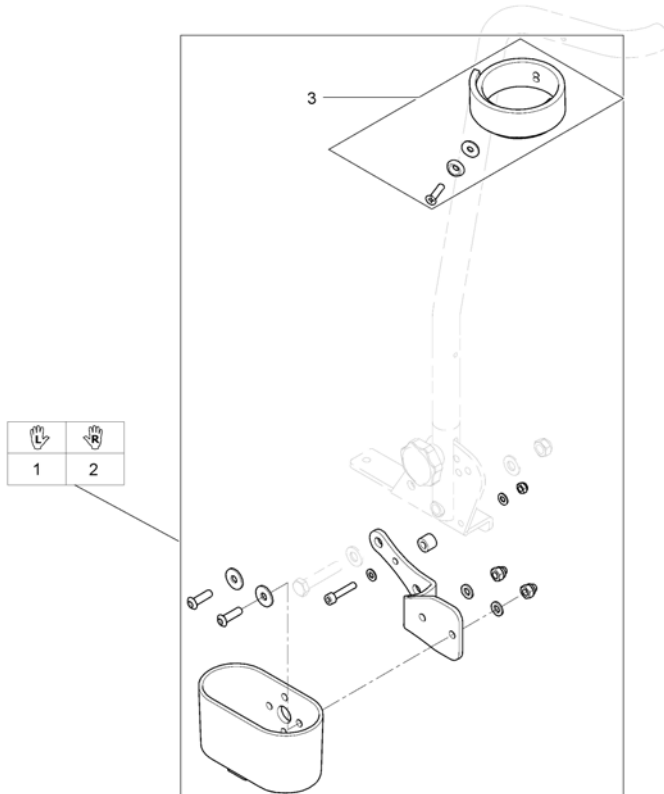

Caneholder for Standard Seat

1567105.iso

Pos.	Part number	Description	Valid from → until	Qty
1	1442701	CANE HOLDER FOR STANDARD-SEAT, CPL. Tornado/Typhoon		1
2	SP1534877	Cane Holder for Standard Seat, cpl.		1
3	SP5009551	Belt for Caneholder		1