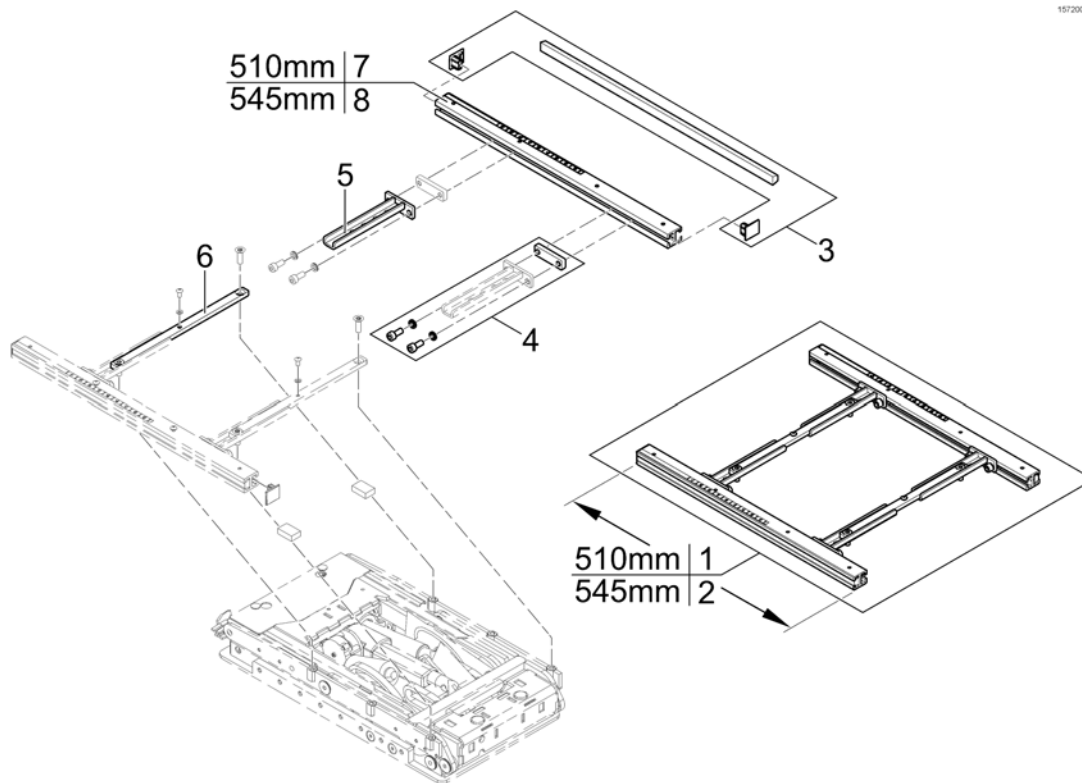

Telescopic Seat Frame for Tilt 12° / 20°

1572008.iss

Pos.	Part number	Description	Valid from → until	Qty
1	SP1572977	Seatframe 510mm, cpl., pre set up to SW 43cm		1
2	SP1582216	Seatframe 545mm, cpl., pre set up to SW 43cm		1
3	SP1571810	Sealing strap with plugs		1
4	SP1571811	Groove stone with mounting parts		1
5	SP1554646	Adjustment Tube		1
6	SP1588443	Seat Rails 510mm (2pcs kit)		1
7	SP1588444	Seat Rails 545mm (2pcs kit)		1

Telescopic Seat Frame for Tilt 30° / Lifter

1572004 Rev

Pos.	Part number	Description	Valid from → until	Qty
1	SP1572992	Seatframe 510mm, pre set up to SW 430mm, cpl.		1
2	SP1582219	Seatframe 545mm, pre set up to SW 430mm, cpl.		1
3	SP1571810	Sealing strap with plugs		1
4	SP1571811	Groove stone with mounting parts		1
5	SP1567007	Seat Frame Adapter		1
6	SP1567008	Middle Rail		2
7	SP1588443	Seat Rails 510mm (2pcs kit)		1
8	SP1588444	Seat Rails 545mm (2pcs kit)		1