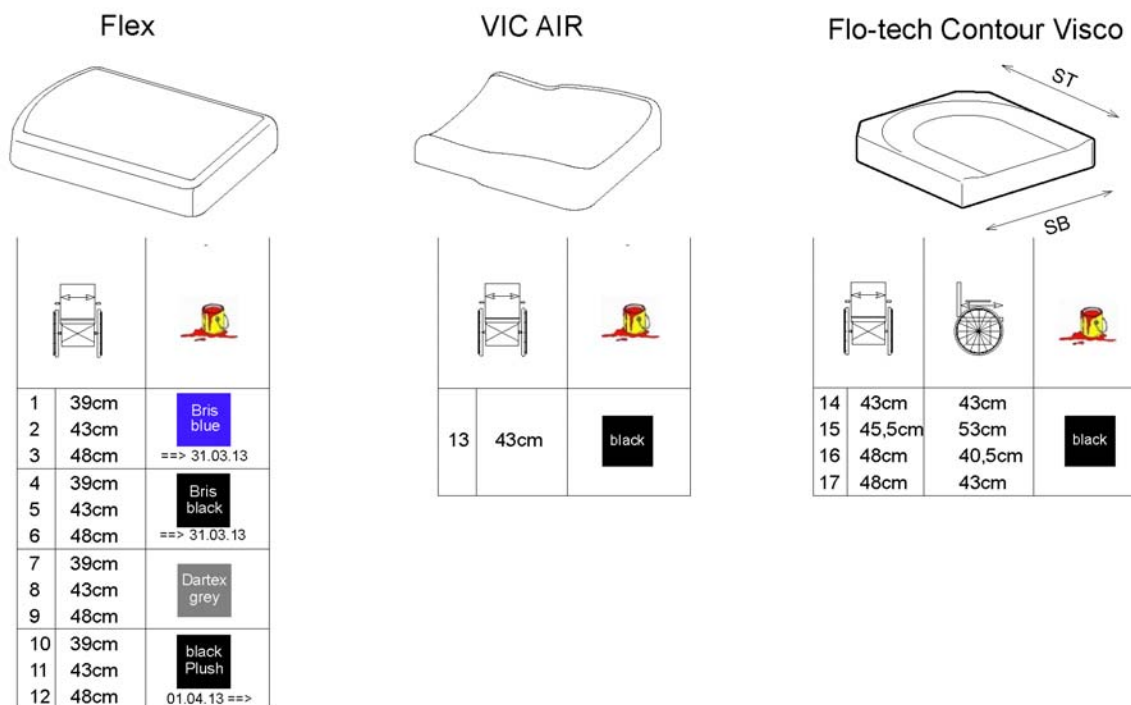

Seat Cushion for Flex Seat

1573688 r00

Pos.	Part number	Description	Valid from → until	Qty
1	1422529	Cushion Flex SW39cm, blue	→ 2013-03-31	1
2	1422530	Cushion Flex SW43cm, blue	→ 2013-03-31	1
3	1422532	Cushion Flex SW48cm, blue	→ 2013-03-31	1
4	1436561	Cushion Flex SW39cm, black	→ 2013-03-31	1
5	-	No longer available - please choose Black Plush <i>replaced by SP1436562-TR35</i>	→ 2013-03-31	0
6	-	No longer available - please choose Black Plush <i>replaced by SP1436563-TR35</i>	→ 2013-03-31	0
7	5252582-TR23	SEAT CUSHION SB 39; DARTEX		1
8	5252583-TR23	CUSHION TROMB 410X530, SEAT, TR23		1
9	5252584-TR23	CUSHION TROMB 460X530, SEAT, TR23		1
10	SP1436561-TR35	Seat cushion SW39cm, black Plush	2013-04-01 →	1
11	SP1436562-TR35	Seat cushion SW43cm, black Plush	2013-04-01 →	1
12	SP1436563-TR35	Seat cushion SW48cm, black Plush	2013-04-01 →	1
13	1422531	Cushion Flex SW43cm, VIC AIR		1
14	SP1501113	Seat Cushion Flo-tech Contur Visco 43x43cm		1
15	SP1500993	Seat Cushion Flo-tech Contur Visco 45.5x53cm		1
16	SP1501116	Seat Cushion Flo-tech Contur Visco 48x40.5cm		1
17	SP1501117	Seat Cushion Flo-tech Contur Visco 48x43cm		1