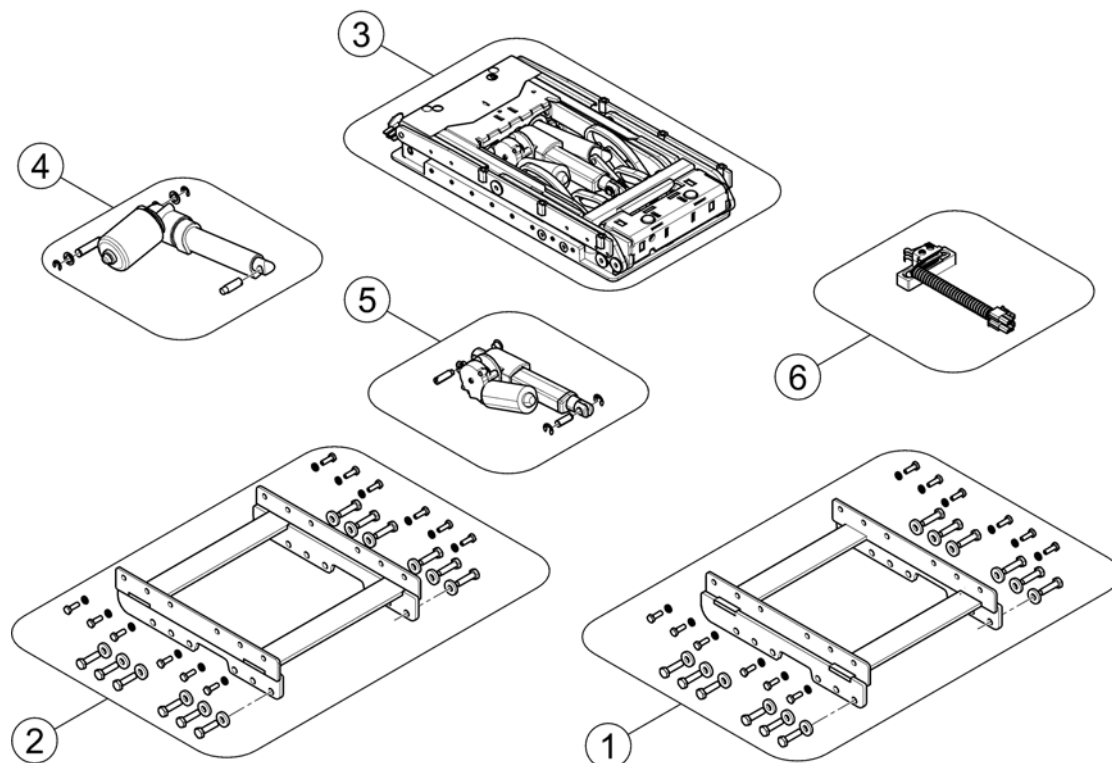

Seat Cushion for Junior Seat

Modulite Seat

1574046.iss

Pos.	Part number	Description	Valid from → until	Qty
1	-	man. settable Tilt [1091]		1
2	-	powered Tilt 0°-30° [1093]		1
3	-	Lifter [1094]		1
4	-	One Piece Seat Plate [2110]		1
5	-	Telescopic Seat Frame and Plate [2111]		1
6	-	Telescopic Seat Frame and Sling Seat [2112]		1
7	-	Telescopic Seat Frame and Universal Adapter [2109]		1
8	-	Seat Cushion		1

man. settable Tilt

1577301 iso

Pos.	Part number	Description	Valid from → until	Qty
1	SP1563229	Mounting Rails		1

Pos.	Part number	Description	Valid from → until	Qty
1	SP1568426	Lifter- /Tilt Bracket for wide Base		1
2	SP1568424	Lifter- /Tilt Bracket for narrow Base		1
3	SP1558714	Tilt unit		1
4	SP1571809	Actuator		1
-	SP1570291	Adapter Cable		1

Lifter

1577303 iso

Pos.	Part number	Description	Valid from → until	Qty
-	SP1570291	Adapter Cable <i>(2x for wide Base / 1x for Narrow Base)</i>		1
-	SP1576062	Extension Cable <i>(only for narrow Base)</i>		1
-	SP1570294	Extension Cable		1
-	SP1533561	Light Cable w. DCI		1
1	SP1568426	Lifter- /Tilt Bracket for wide Base		1
2	SP1568424	Lifter- /Tilt Bracket for narrow Base		1
3	SP1558715	Lifter- / Tilt unit		1
4	SP1571823	Lifter actuator		1
5	SP1571822	Tilt actuator		1
6	SP1577762	Slow-Stop Switchcable with Mounting		1