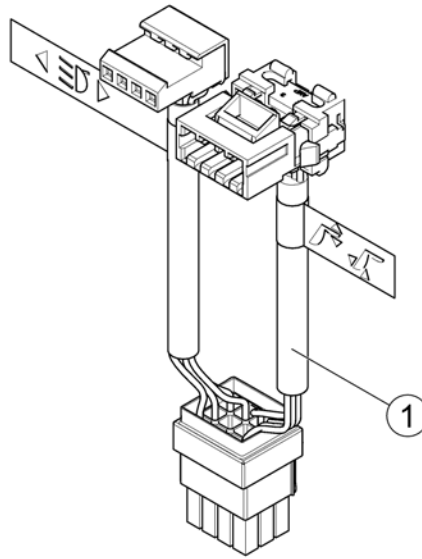

Cables Shark

1583705.000

Pos.	Part number	Description	Valid from → until	Qty
1	1488951	Wire Harness Shark - electrical adjustments & light		1

Chargers

1589799.iso

Pos.	Part number	Description	Valid from → until	Qty
1	SPP51981	Charger 8A without Power Cord <i>[1343]</i>		1
2	P21079	Power Cord Continental (Schuko GCB-0401)		1
3	P21080	Power Cord UK (GCB-0403)		1
4	1443841	Power Cord Swiss (black 6A/250V)		1
5	SP1553849	Power Cord Israel (IEC 320 C13 to SI-32)		1
6	SP1545511	Charger 10A incl. Power Cord Continental <i>[1389]</i>		1
7	5813987	Charger 8A (Protectionclass IP54) incl. Power Cord Continental (Sweden only) <i>[1388]</i>		1