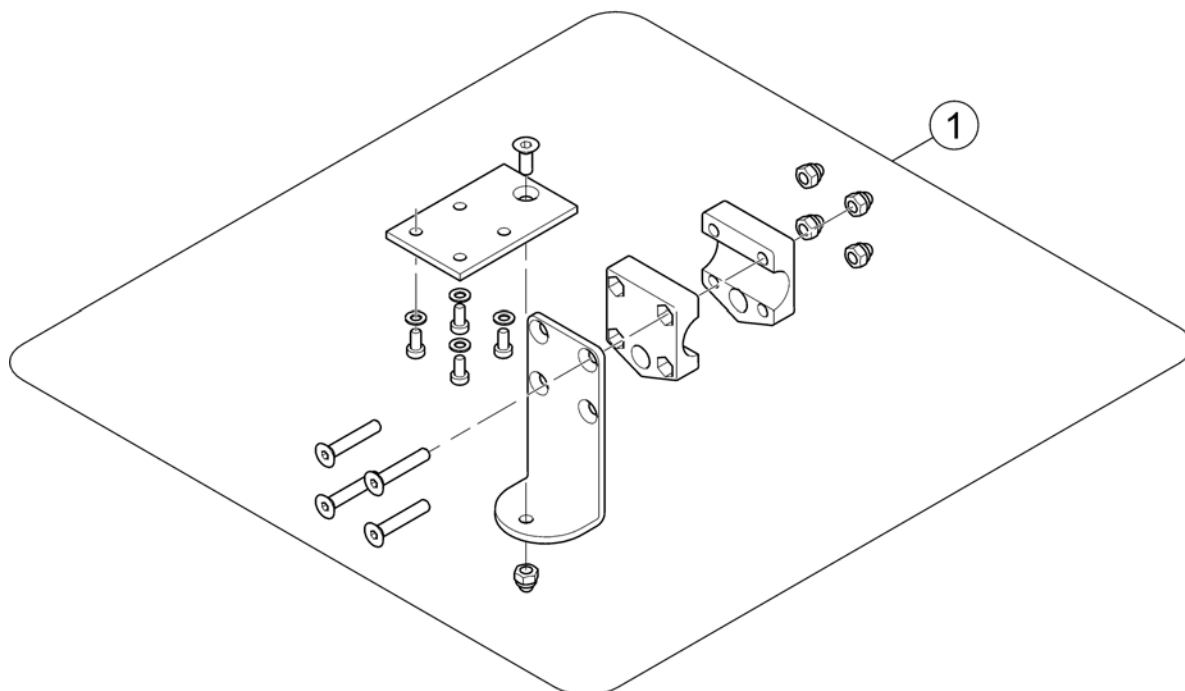

Remote Bracket Dual Control

1560883.iso

Pos.	Part number	Description	Valid from → until	Qty
1	1450307	Remote Bracket Attendent Control Shark		1