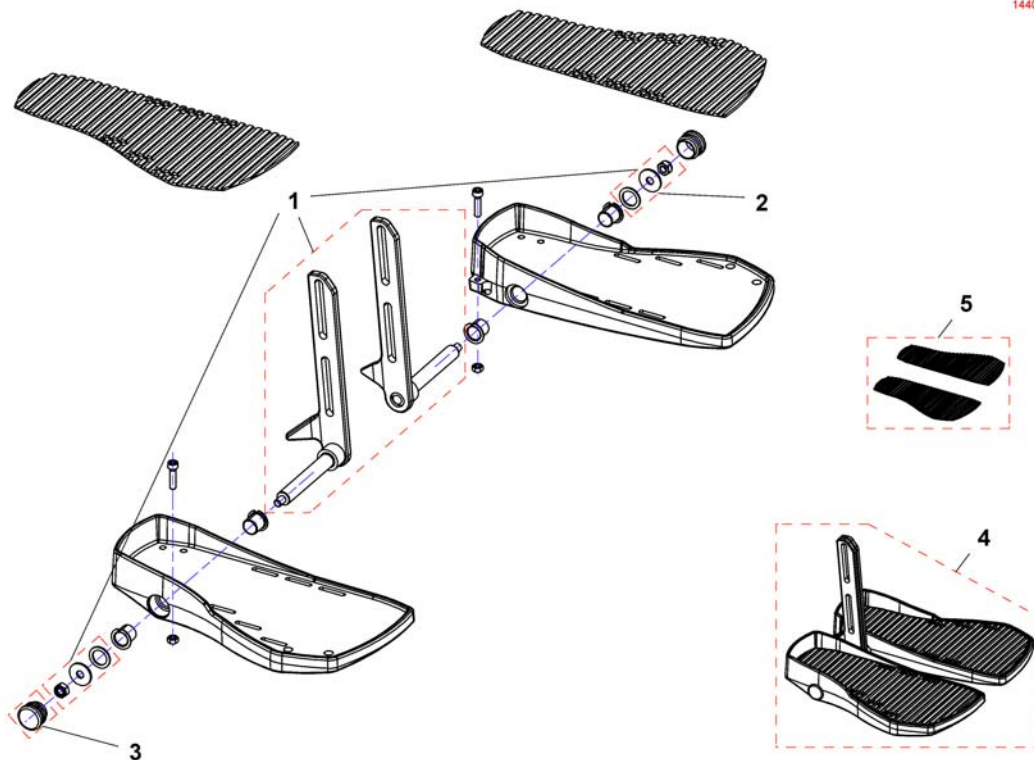

Support Tube with Footplate for central Legrest

1440290X.dwg

Pos.	Part number	Description	Valid from → until	Qty
1	SP1440442	Central Lower Legrest, small		1
1	SP1440443	Central Lower Legrest, medium		1
1	SP1440444	Central Lower Legrest, large		1
2	SPF00002	Fixation Kit		1
3	SP1440517	Darning		1
4	SP1440290	Central Lower Legrest, small (32-38cm), cpl.		1
4	SP1440291	Central Lower Legrest, medium (38-44cm), cpl.		1
4	SP1440292	Central Lower Legrest, large (44-50cm), cpl.		1
5	SP1546720	Footboardrubber		1