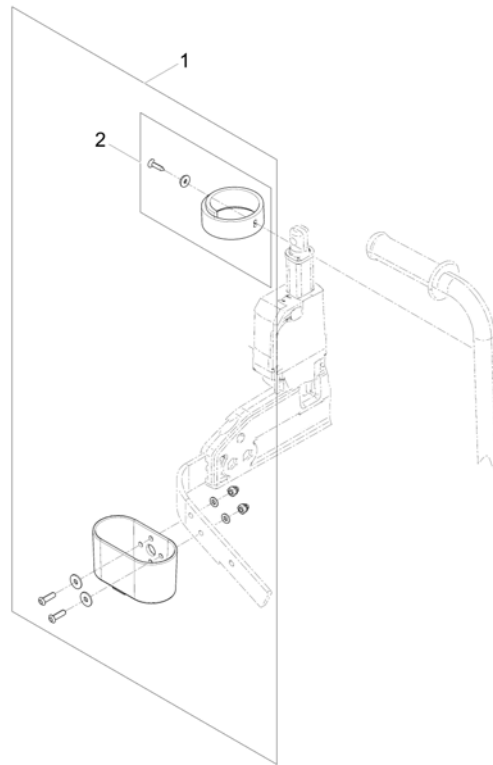

Cane holder (Modulite: back posts pow recliner)

Pos.	Part number	Description	Valid from → until	Qty
1	SP1570382	Cane holder, powered backrest		1
2	SP1420493	Belt for caneholder		1