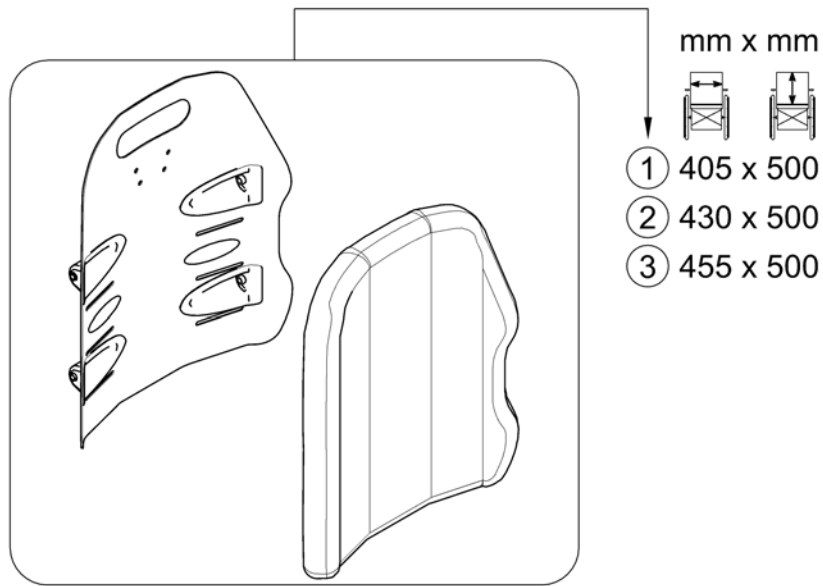

Matrx Elite (Full) Back

1588714.00

Elite Full Back

Pos.	Part number	Description	Valid from → until	Qty
1	SP1531824	Backrest, Matrx Elite (Full) Back 16x20", cpl. [2176]		1
2	SP1531831	Backrest, Matrx Elite (Full) Back 17x20", cpl. [2176]		1
3	SP1531832	Backrest, Matrx Elite (Full) Back 18x20", cpl. [2176]		1