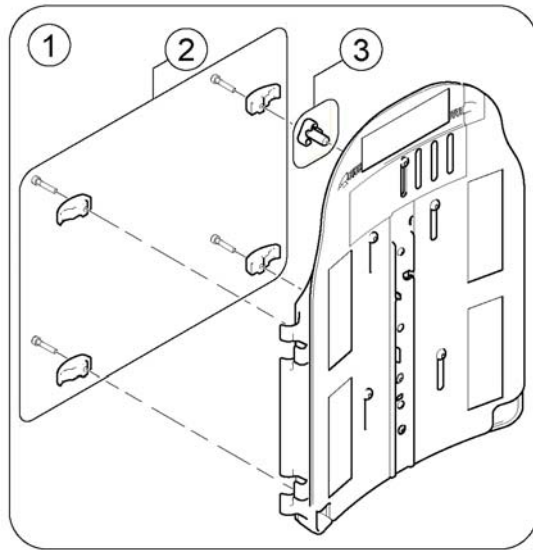

Flex 3 / Laguna

1573106.mw

Flex 3