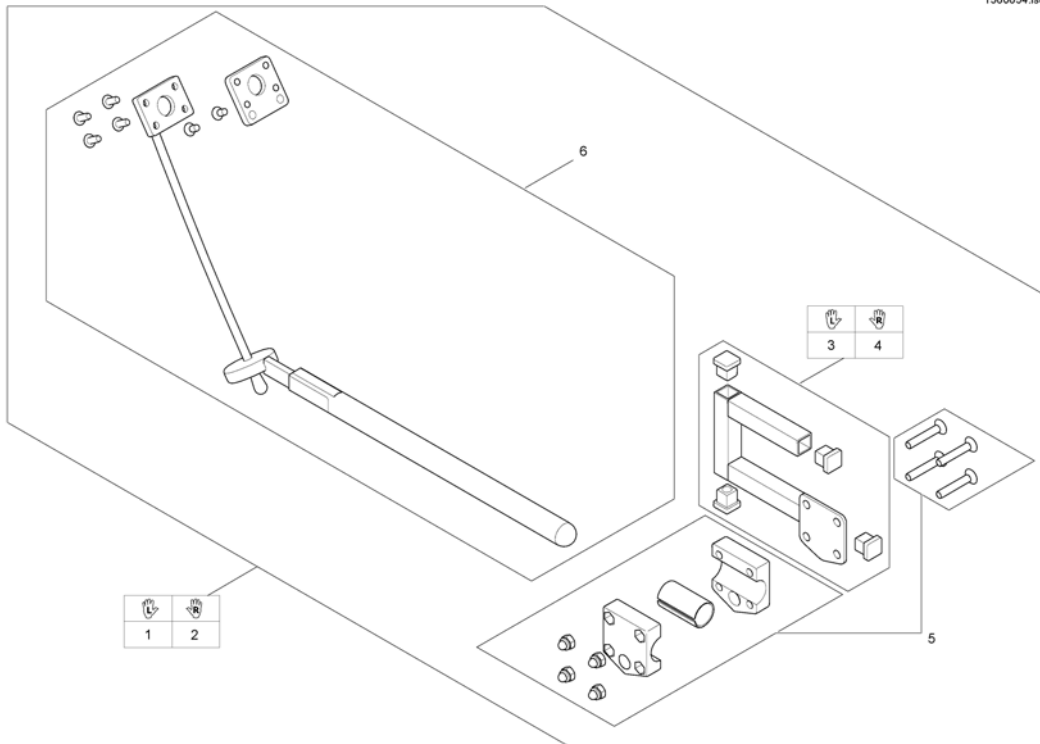

1560654.iso

Pos.	Part number	Description	Valid from → until	Qty
1	SP1509718	Remote Bracket G91/G91S LH, cpl		1
2	SP1509690	Remote Bracket G91/G91S RH, cpl.		1
3	SP1509716	Adapter G91 LH		1
4	SP1509711	Adapter G91 RH		1
5	SP1527503	Gripper clamp cpl.		1
6	SP1527504	Swan neck remote bracket with adapter plate		1