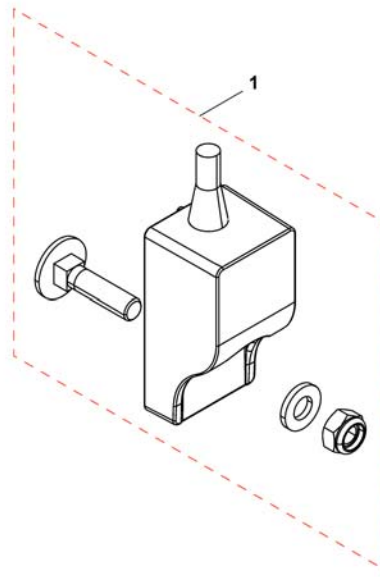

Holder for G-Trac

1541535X.dwg

Pos.	Part number	Description	Valid from → until	Qty
1	SP1541752	Holder for G-Trac		1