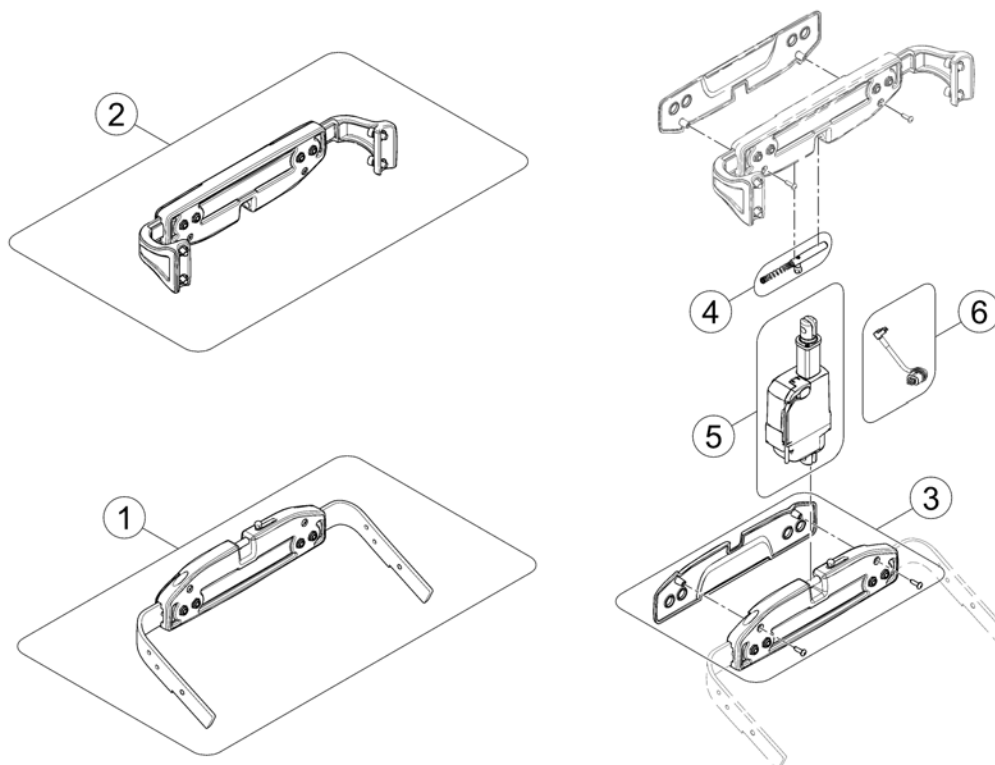

Back Recliner / Stabilization bracket

1571007.kso

Pos.	Part number	Description	Valid from → until	Qty
1	SP1567169	Actuator bracket (pre set to SW 43cm)		1
2	SP1567168	Stabilization bracket (pre set to SW 43cm)		1
3	SP1571702	Cover		1
4	SP1571704	Locking bolt		1
5	SP1557820	Actuator		1
6	SP1572166	Actuator Cable LA23 ACS2 (~950mm)		1