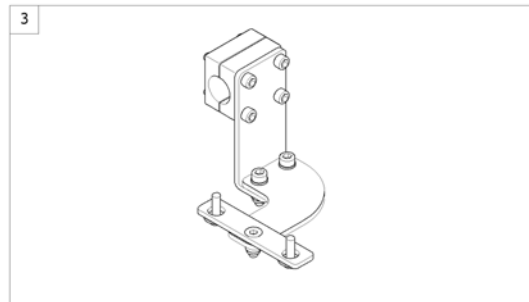

Remote Dual Control with Brackets

1574292 iso

Pos.	Part number	Description	Valid from → until	Qty
1	6001425	ACS dual control <i>[1291/1292]</i>		1
2	-	Remote Bracket Dual Control for Standard-/Contour-/Flex-/Junior-Seat		1
3	-	Remote Bracket Dual Control for Modulite Seat		1