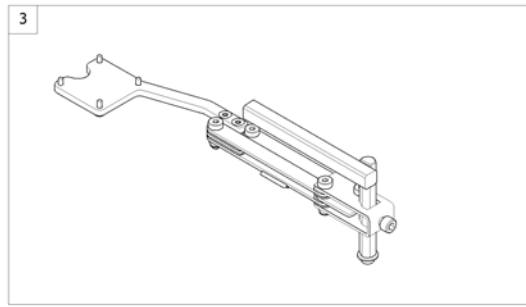

REM 34 with brackets

1560846 iso

Pos.	Part number	Description	Valid from → until	Qty
1	SP1440677	Remote REM 34 [1611]		1
2	-	Remote Bracket Standard [1611+1207/1208]		1
3	-	Remote Bracket Swing away & height adjust. [1611+1707/1708]		1