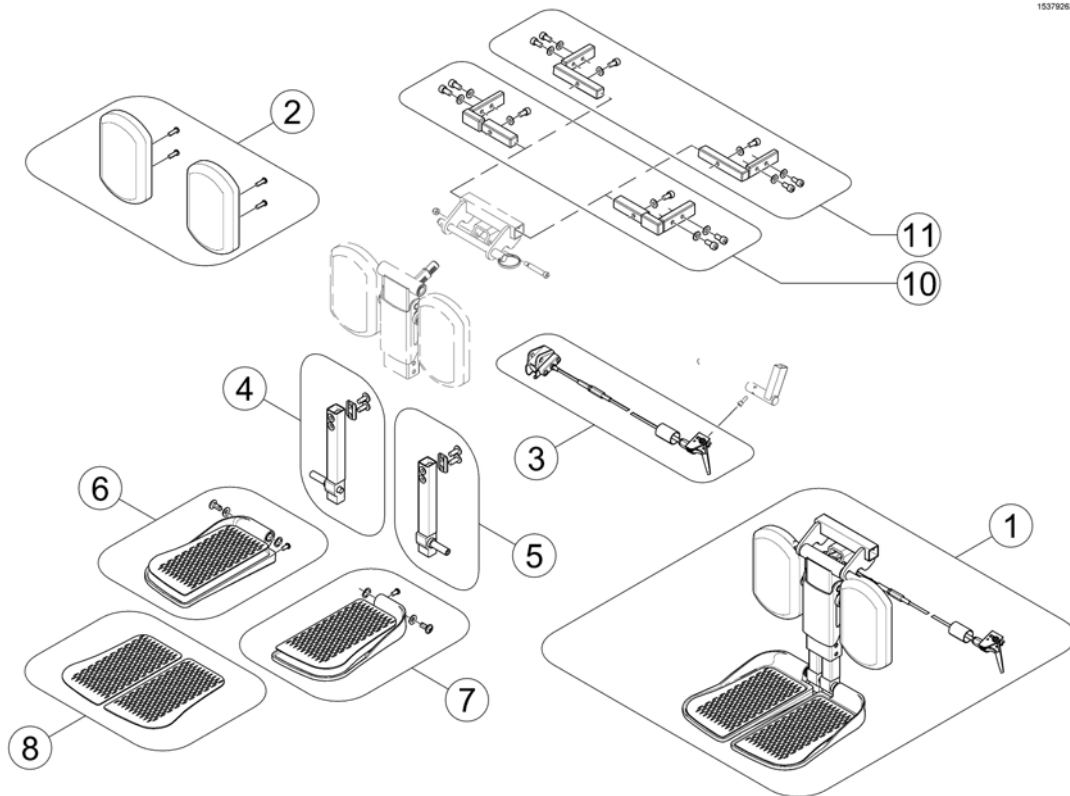

Hanger Vari ADE/ADP electric (07/2005 =>)

1449407X.dwg

Pos.	Part number	Description	Valid from → until	Qty
1	6301333	Legrest calf pad		1
2	SP1450447	Calf Pad Holder Left Turnable, cpl.		1
2	SP1450446	Calf Pad Holder Right Turnable, cpl.		1
3	SPZ173178	Spring		1
4	SPZ174134	Floating Cylinder With Pin		1
5	SP1450448	Knee Upholstery RH		1
6	SP1450410	Knee Upholstery LH		1
7	SP1449293	Ad-Cover cpl.		1
8	SPZ151006	Actuator with circuit board, preassembled		1
9	SPN12196	Spring		1
10	SP1449408	Hanger ADP RH cpl.		1
10	SP1449407	Hanger ADP LH cpl.		1

Central Legrest, manual - Standard- / Easy Adapt-Seat

1537926X.iso

Pos.	Part number	Description	Valid from → until	Qty
1	SP1537926	Central Legrest manual, cpl.		1
2	SP1163373	Calfplates (Pair)		1
3	SP1121079	Bowden cable central legrest, manual		1
4	SP1161986	Kit, extension tube, cpl. RH		1
5	SP1161987	Kit, extension tube, cpl. LH		1
6	SP1161990	Footplate, cpl. RH		1
7	SP1161991	Footplate, cpl. LH		1
8	SP1163375	Footrest pad (Pair)		1
10	SP1541397	Support center mounted legrest 430-530 mm		1
11	SP1541398	Support center mounted legrest 380-410 mm		1