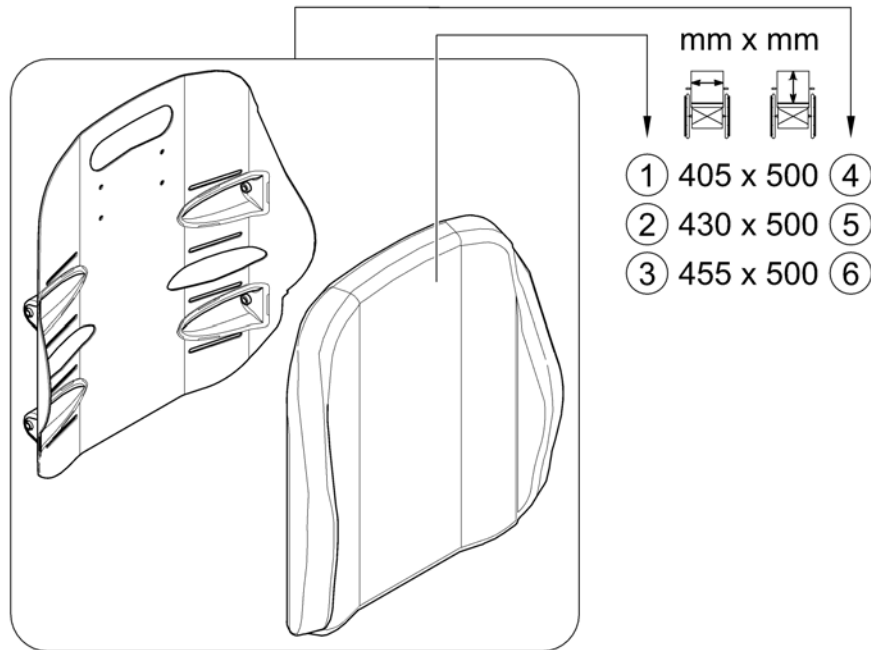

Matrx Elite T/R Back

1588888 no

Elite T/R Back

Pos.	Part number	Description	Valid from → until	Qty
1	SPTRS0375-1620	Backrest Cushion - Elite T/R Back 405x500mm (16x20")		1
2	SPTRS0375-1720	Backrest Cushion - Elite T/R Back 430x500mm (17x20")		1
3	SPTRS0375-1820	Backrest Cushion - Elite T/R Back 455x500mm (18x20")		1
4	SP1588270	Backrest, Matrx Elite T/R Back 16x20", cpl. [2177+2121]		1
5	SP1588271	Backrest, Matrx Elite T/R Back 17x20", cpl. [2177+2122]		1
6	SP1588272	Backrest, Matrx Elite T/R Back 18x20", cpl. [2177+2123]		1