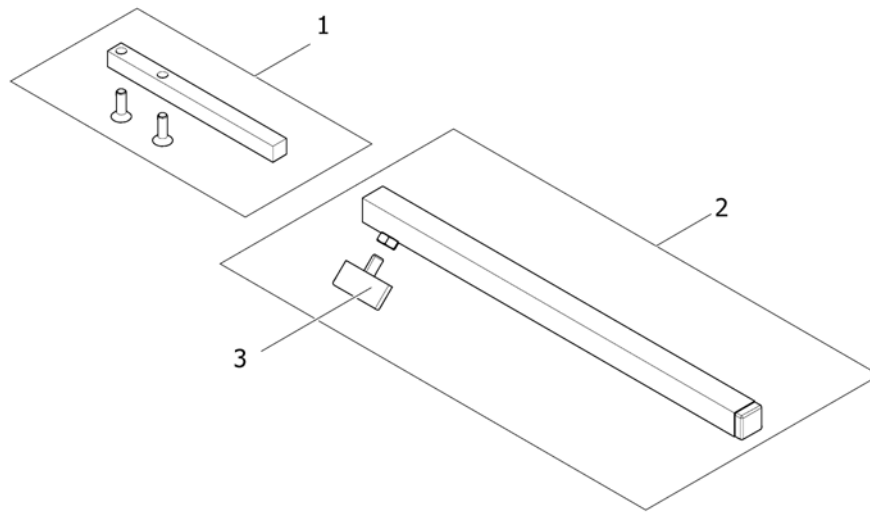

Remote REM 24SD

142802 8/0

Pos.	Part number	Description	Valid from → until	Qty
1	1436541	Remote REM24SD		1
2	SPZ183229	Remote knob cpl.		1

Remote Bracket Standard

1559851.iso

Pos.	Part number	Description	Valid from → until	Qty
1	SP1436542	Support, Standard		1
2	SPS183040	Remote Bracket, Standard		1
3	L31001	Wing ScREW M6X10		1