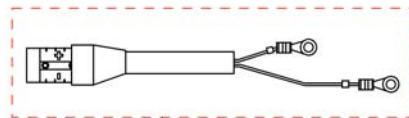

Battery support

2