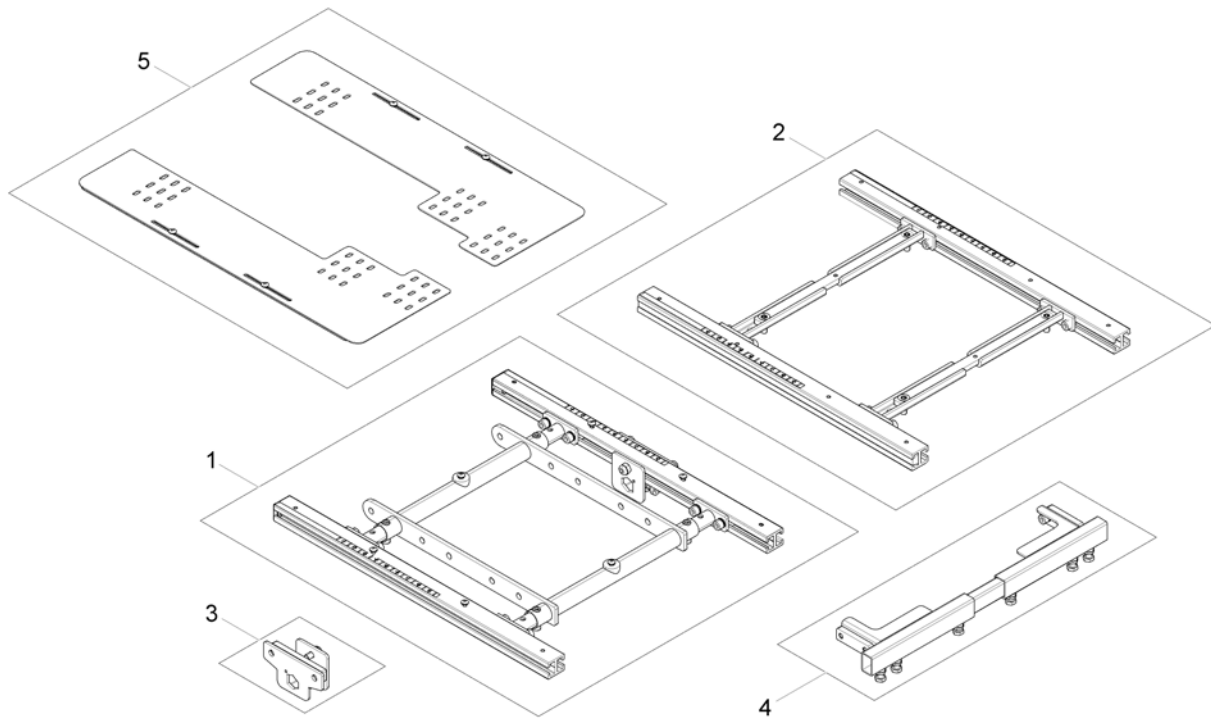

Sling Seat

151176290

Pos.	Part number	Description	Valid from → until	Qty
1	SP1557877	Sling Seat SW380/430, 510mm		1
2	SP1555911	Sling Seat SW480/530, 510mm		1

Telescopic Seat Frame and Universal Adapter

1581864 iso