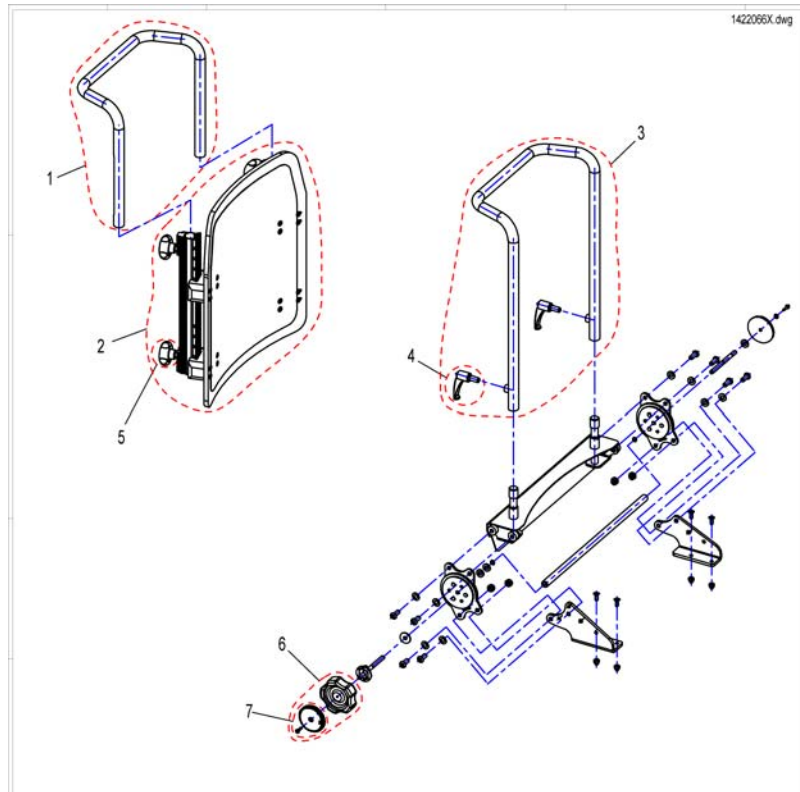

Backrest Flex Seat

Pos.	Part number	Description	Valid from → until	Qty
1	SP1425840	Push Handle Flex SW 39cm		1
1	SP1425839	Push Handle Flex SW 43/48cm		1
2	SP1422126	Backrest Flex SW 39cm, without Upholstery, cpl.		1
2	SP1422125	Backrest Flex SW 48cm, without Upholstery, cpl.		1
2	SP1422124	Backrest Flex SW 43cm, without Upholstery, cpl.		1
3	SP1422070	Backframe Contur, Seatwidth 43/48cm, cpl.		1
4	L31996	Lever M10x20		1
5	SP5253088	Pressure Screw		1
6	SP1420483	Hand Wheel, cpl.		1
7	SP1421696	Reflector cpl.		1