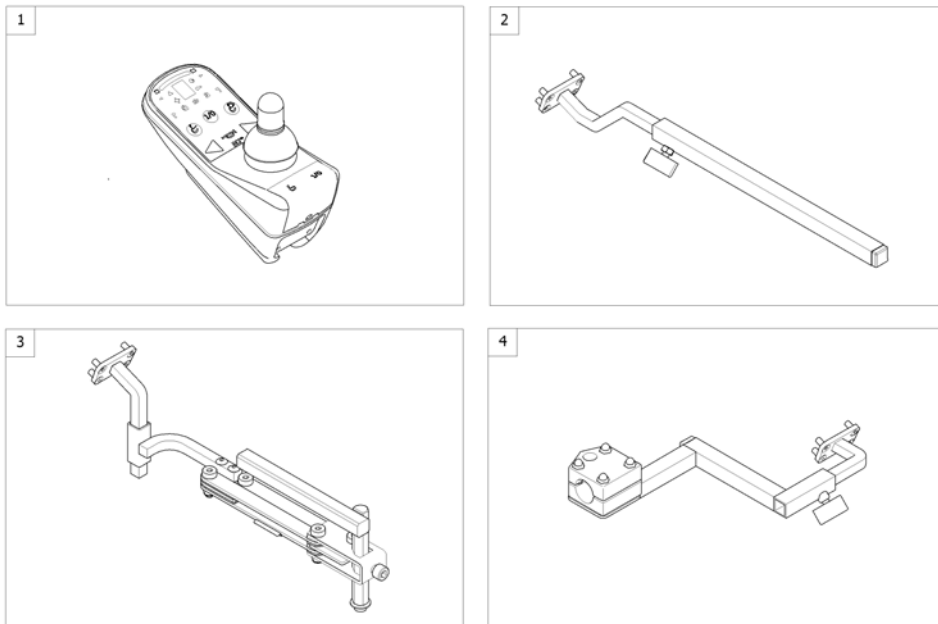

G90A with brackets

1562659.iso

Pos.	Part number	Description	Valid from → until	Qty
1	SP1504720	Remote G90A [1614/1616]		1
2	-	Remote Bracket Standard [1614+1207/1208]		1
3	-	Remote Bracket Swing away & height adjust. [1614+1707/1708]		1
4	-	Remote Bracket Attendant [1616+1207/1208]		1