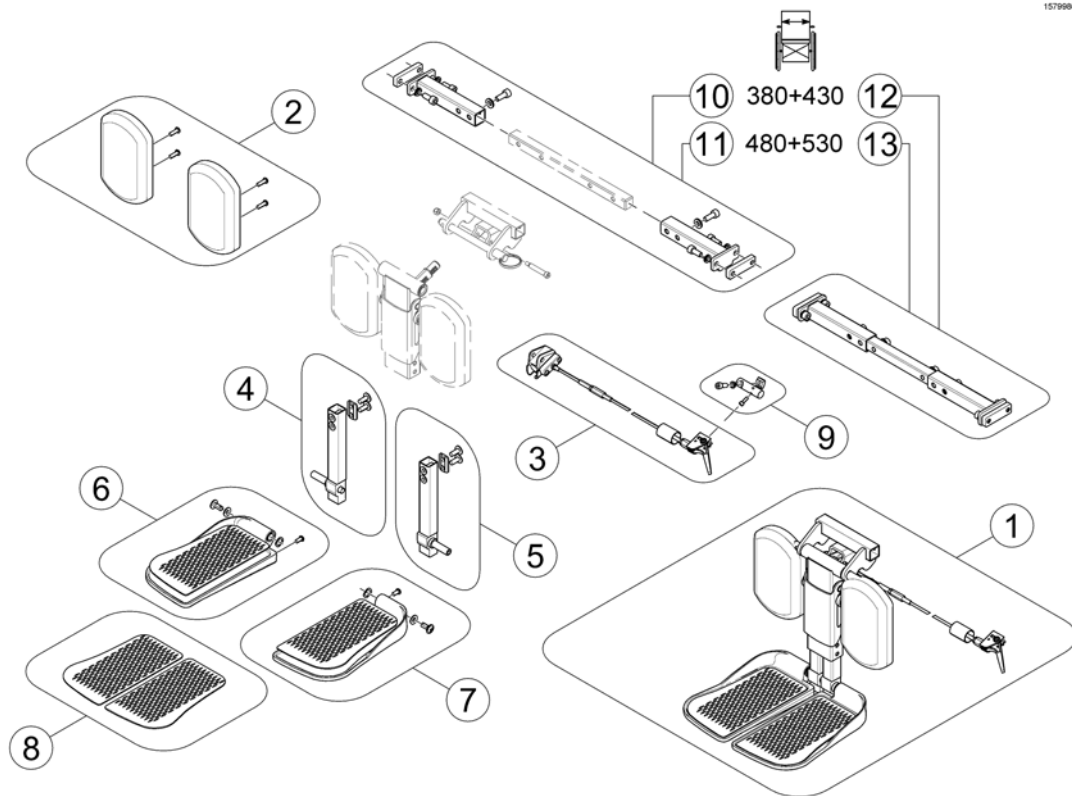

Central Legrest, manual - Modulite Seat

Pos.	Part number	Description	Valid from → until	Qty
1	SP1537926	Central Legrest manual, cpl.		1
2	SP1163373	Calfplates (Pair)		1
3	SP1121079	Bowden cable central legrest, manual		1
4	SP1161986	Kit, extension tube, cpl. RH		1
5	SP1161987	Kit, extension tube, cpl. LH		1
6	SP1161990	Footplate, cpl. RH		1
7	SP1161991	Footplate, cpl. LH		1
8	SP1163375	Footrest pad (Pair)		1
9	SP1579988	Support, Lever, cpl.		1
10	SP1579989	Support, Centr. Legrest man. LNX - SW 380+430mm		1
11	SP1579990	Support, Centr. Legrest man. LNX - SW 480+530mm		1
12	SP1579991	Support, Centr. Legrest man. LNX - SW 380+430mm, cpl.		1
13	SP1579992	Support, Centr. Legrest man. LNX - SW 480+530mm, cpl.		1