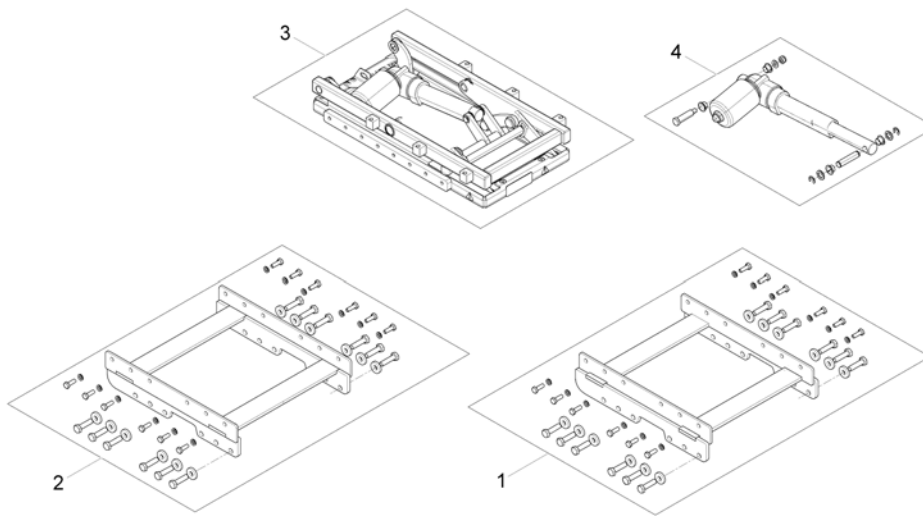

Seat Cushion for Junior Seat

Modulite Seat

1574046.iss

Pos.	Part number	Description	Valid from → until	Qty
1	-	man. settable Tilt [1091]		1
2	-	powered Tilt 0°-30° [1093]		1
3	-	Lifter [1094]		1
4	-	One Piece Seat Plate [2110]		1
5	-	Telescopic Seat Frame and Plate [2111]		1
6	-	Telescopic Seat Frame and Sling Seat [2112]		1
7	-	Telescopic Seat Frame and Universal Adapter [2109]		1
8	-	Seat Cushion		1

man. settable Tilt

1577301 iso

Pos.	Part number	Description	Valid from → until	Qty
1	SP1563229	Mounting Rails		1

Pos.	Part number	Description	Valid from → until	Qty
1	SP1568426	Lifter- /Tilt Bracket for wide Base		1
2	SP1568424	Lifter- /Tilt Bracket for narrow Base		1
3	SP1558714	Tilt unit		1
4	SP1571809	Actuator		1
-	SP1570291	Adapter Cable		1