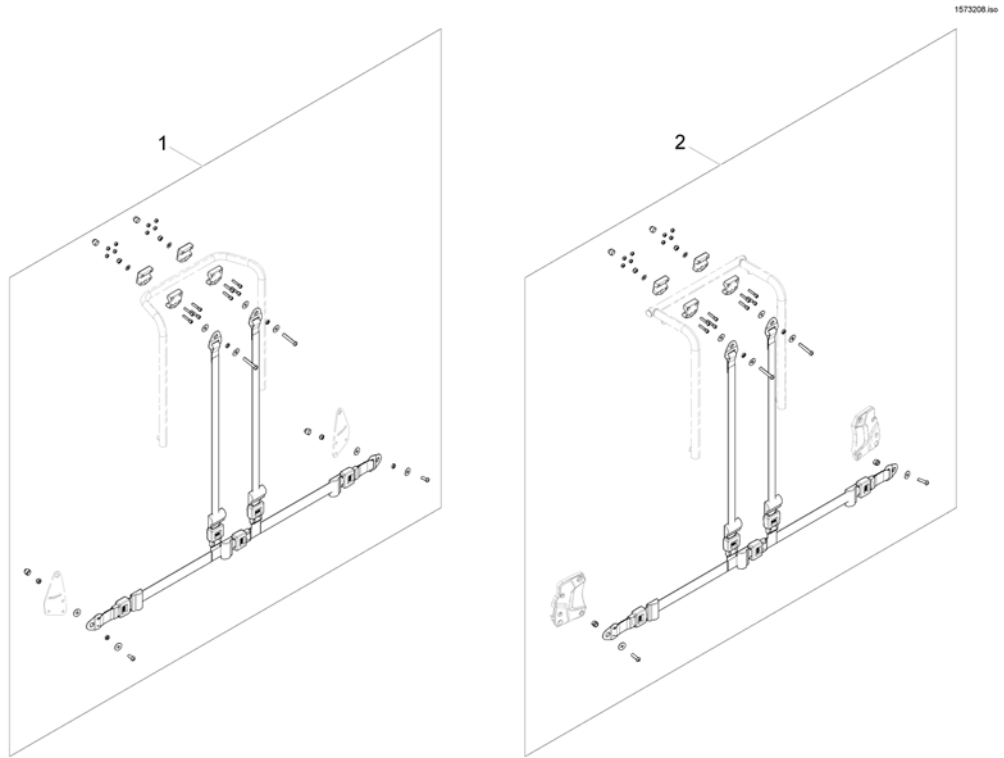

H-Belts (Modulite Seat)

Pos.	Part number	Description	Valid from → until	Qty
1	SP1570385	H-Belt for Backrest Frame		1
2	SP1570380	H-Belt for Back Posts		1