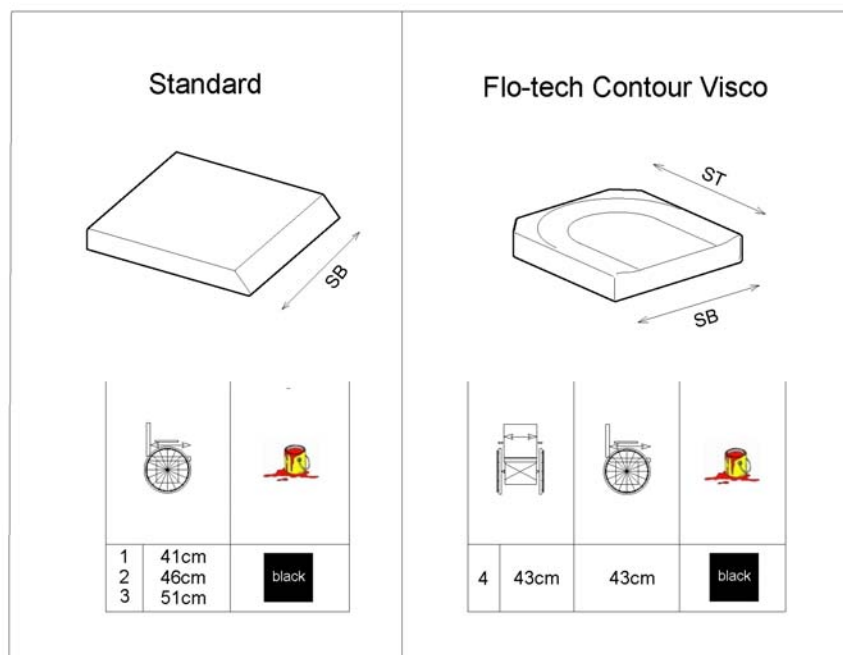

Seatplates

1420459X.dwg

Kontour

Flex

Standard

Pos.	Part number	Description	Valid from → until	Qty
1	SP1420458	Seat Plate LH		1
2	SP1420457	Seat Plate RH		1
3	SP1420496	Joining Plate		1
4	SPU21087	Velcro		1
5	SPL01060	Darning		1
6	SPP31298	Reflector, yellow		1
7	1510637	Stiffing Kit		1
8	SP1440623	Seat plate, cpl.		1