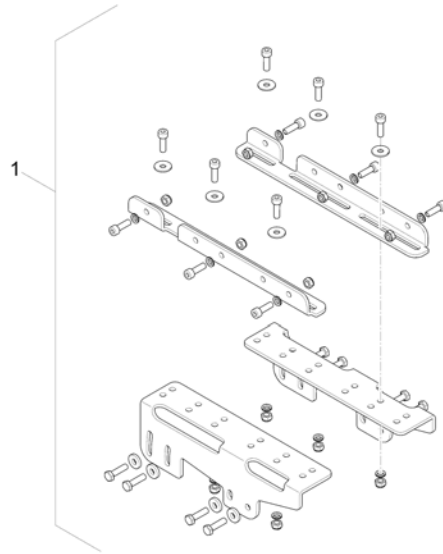

Junior Seat

Pos.	Part number	Description	Valid from → until	Qty
-		Powered Tilt 50° & manuell		1
-		Tiltmodule 28°		1
-		Lifter (incl. 28°-Tilt)		1
-		Bellow		1
-		Seat frames for Balle modules		1
-		Adapter sheets		1
-		Seatplates		1
-		Seat Cushion for Junior Seat		1

Seat Cushion for Junior Seat

Modulite Seat

1574046.iss

Pos.	Part number	Description	Valid from → until	Qty
1	-	man. settable Tilt [1091]		1
2	-	powered Tilt 0°-30° [1093]		1
3	-	Lifter [1094]		1
4	-	One Piece Seat Plate [2110]		1
5	-	Telescopic Seat Frame and Plate [2111]		1
6	-	Telescopic Seat Frame and Sling Seat [2112]		1
7	-	Telescopic Seat Frame and Universal Adapter [2109]		1
8	-	Seat Cushion		1

man. settable Tilt

1577301 iso

Pos.	Part number	Description	Valid from → until	Qty
1	SP1563229	Mounting Rails		1

Pos.	Part number	Description	Valid from → until	Qty
1	SP1568426	Lifter- /Tilt Bracket for wide Base		1
2	SP1568424	Lifter- /Tilt Bracket for narrow Base		1
3	SP1558714	Tilt unit		1
4	SP1571809	Actuator		1
-	SP1570291	Adapter Cable		1

Lifter

1577303 iso

Pos.	Part number	Description	Valid from → until	Qty
-	SP1570291	Adapter Cable <i>(2x for wide Base / 1x for Narrow Base)</i>		1
-	SP1576062	Extension Cable <i>(only for narrow Base)</i>		1
-	SP1570294	Extension Cable		1
-	SP1533561	Light Cable w. DCI		1
1	SP1568426	Lifter- /Tilt Bracket for wide Base		1
2	SP1568424	Lifter- /Tilt Bracket for narrow Base		1
3	SP1558715	Lifter- / Tilt unit		1
4	SP1571823	Lifter actuator		1
5	SP1571822	Tilt actuator		1
6	SP1577762	Slow-Stop Switchcable with Mounting		1