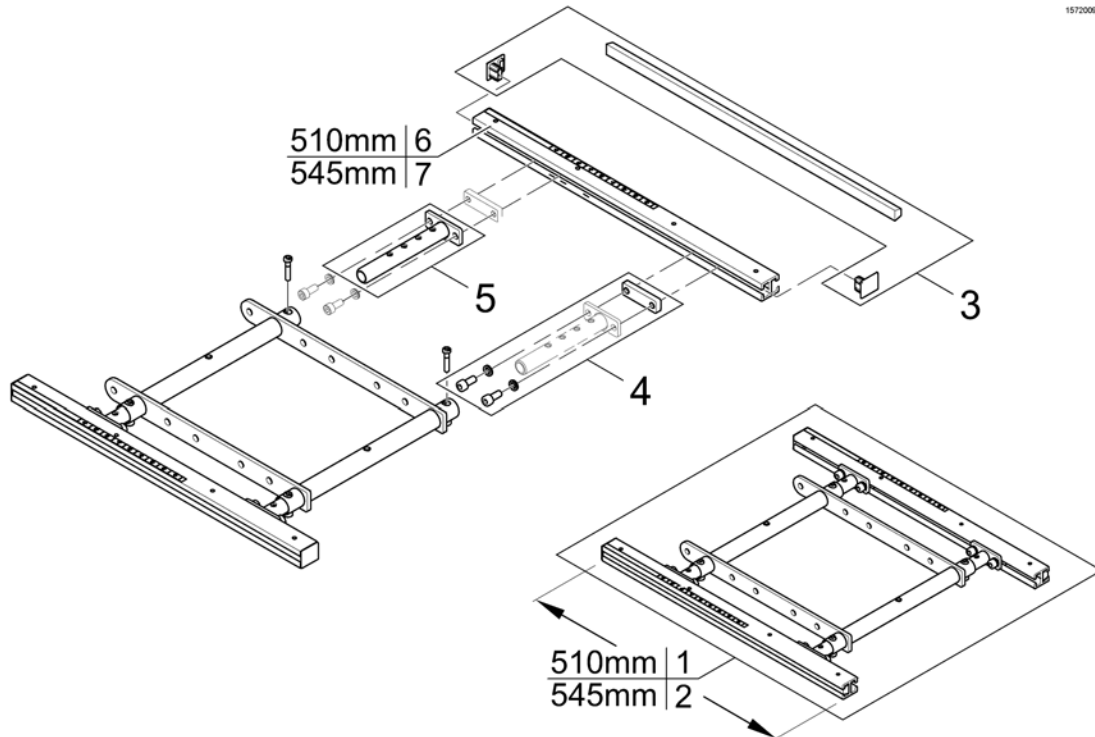

Telescopic Seat Frame for Tilt 12° / 20°

1572008.iss

Pos.	Part number	Description	Valid from → until	Qty
1	SP1572977	Seatframe 510mm, cpl., pre set up to SW 43cm		1
2	SP1582216	Seatframe 545mm, cpl., pre set up to SW 43cm		1
3	SP1571810	Sealing strap with plugs		1
4	SP1571811	Groove stone with mounting parts		1
5	SP1554646	Adjustment Tube		1
6	SP1588443	Seat Rails 510mm (2pcs kit)		1
7	SP1588444	Seat Rails 545mm (2pcs kit)		1