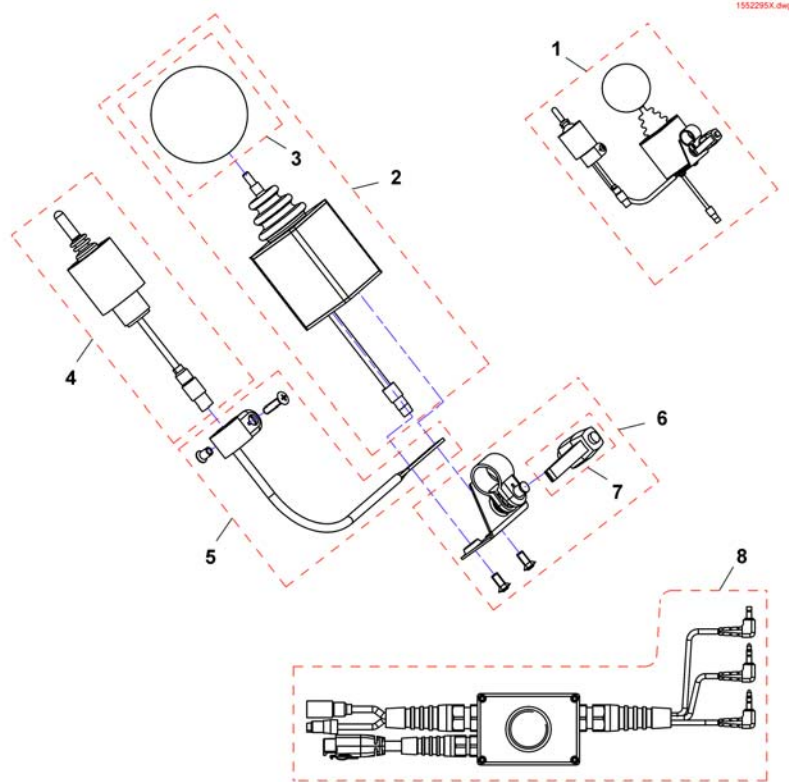

Small Chin Control with brackets

Pos.	Part number	Description	Valid from → until	Qty
-		Small Chincontrol		1
-		Framework for chincontrol		1

Small Chincontrol

Pos.	Part number	Description	Valid from → until	Qty
1	1448705	Chin control REM24, cpl.		1
1	1421770	Chin control G80/G90, cpl.		1
1	SP1544255	Chin control G91, cpl.		1
2	Z183282	Joystick, kmpl.		1
3	Z183265	Foam control knob cpl.		1
4	1442943	Switchjoystick REM24, kmpl.		1
4	Z183283	Switchjoystick G80/G90, cpl.		1
4	SP1544250	Switchjoystick G91, kmpl.		1
5	SP1552294	Switchjoystick bracket		1
6	SP1552295	Joystick clamp		1
7	L32901	Clampinglever		1
8	SP1442944	Harness REM24		1
8	Z183275	Harness G80/G90		1
8	SP1541715	Harness G91		1