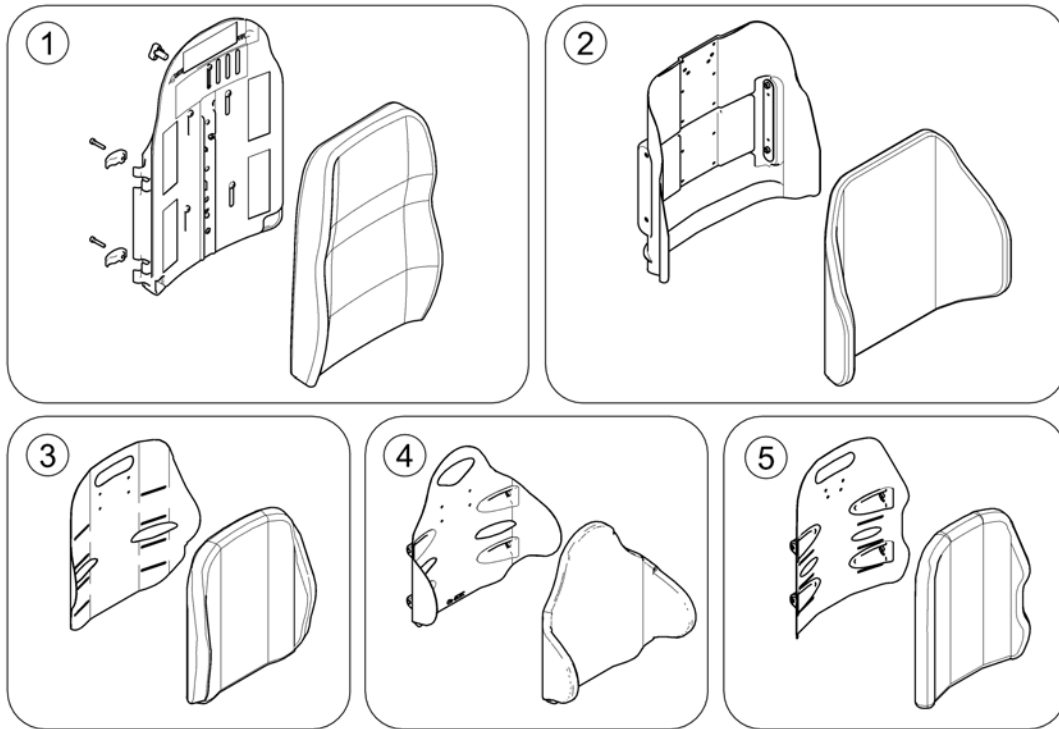

Backrest Cushions

1588915.iss

Pos.	Part number	Description	Valid from → until	Qty
1	-	Flex 3 / Laguna		1
2	-	Matrx Posture Back		1
3	-	Matrx Elite T/R Back	2015-07-01 →	1
4	-	Matrx Elite Deep Back	2015-07-01 →	1
5	-	Matrx Elite (Full) Back		1