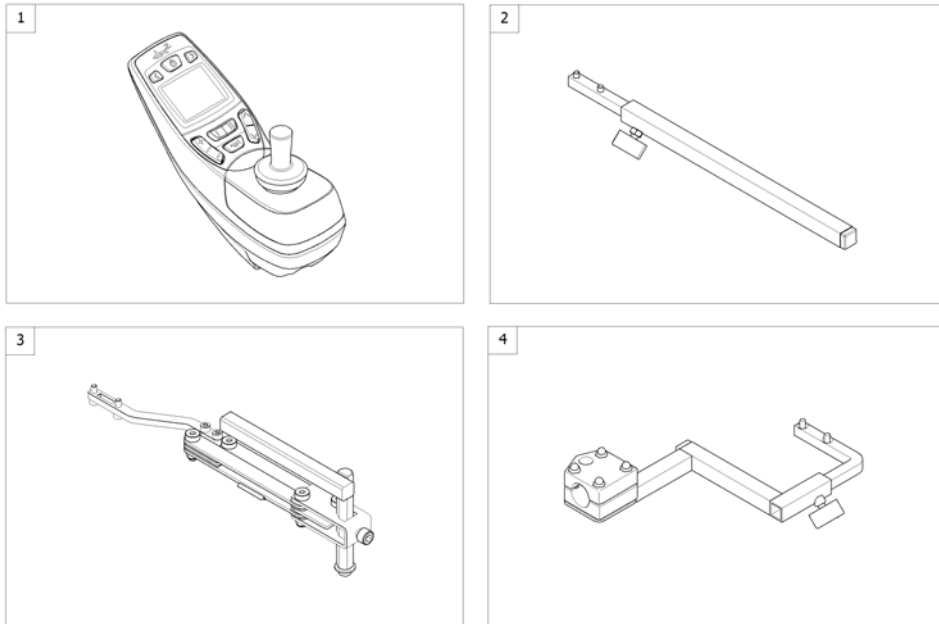

REM 550 with brackets

1562658.iss

Pos.	Part number	Description	Valid from → until	Qty
1	SP1523444	Remote REM550 <i>[1617/1618]</i>		1
2	-	Remote Bracket Standard <i>[1617+1207/1208]</i>		1
3	-	Remote Bracket Swing away & height adjust. <i>[1617+1207/1208]</i>		1
4	-	Remote Bracket Attendant <i>[1618+1207/1208]</i>		1