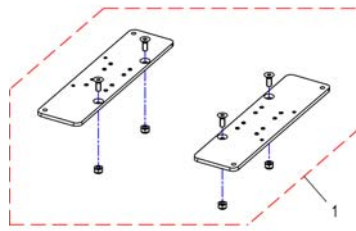

Pos.	Part number	Description	Valid from → until	Qty
-	SP1533562	Actuator cable ACS2 (~1570mm)		1
-	SP1571139	Tilt actuator cable ACS2 (~920mm)		1
1	SP1534954	Lifter. incl. 28°-Tilt, cpl.		1
2	SP1535848	Cable carrier with cable		1
3	SP1536184	Speed reduction sensor		1
4	SP1533557	Tilt actuator, ACS2		1
5	SP1533616	Lifter actuator		1

Bellow

1545673X.dwg

Pos.	Part number	Description	Valid from → until	Qty
	SP1545673	Bellow		1

Pos.	Part number	Description	Valid from → until	Qty
1	SP1552400	Seatframes for Balle modules		1

Adapter sheets

1534951X.dwg