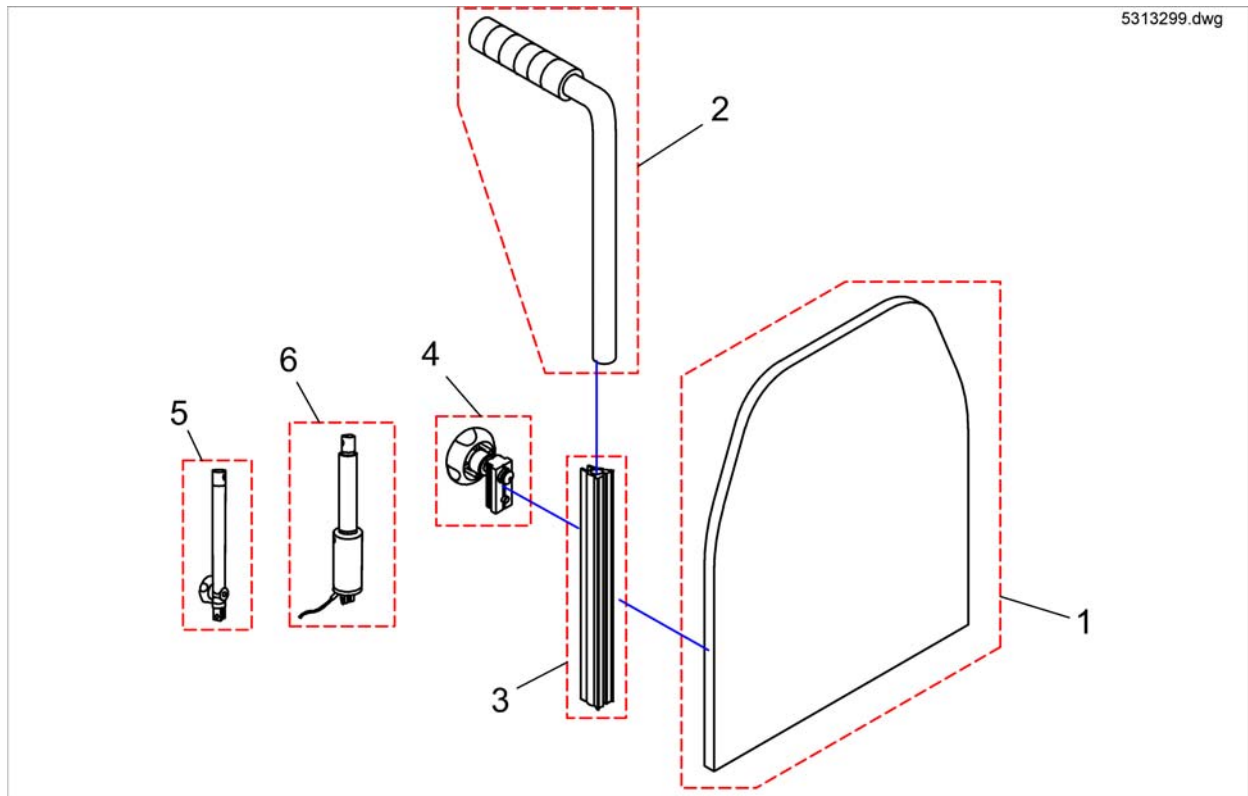

Backrest for Junior Seat

Pos.	Part number	Description	Valid from → until	Qty
-		Backrest / Junior Seat		1
-		Backrest Cushion for Junior Seat		1

Backrest / Junior Seat

Pos.	Part number	Description	Valid from → until	Qty
1	5313162	BACKREST PLATE SB 35		1
1	5313136	BACK PLATE 30 cm		1
1	5313188	BACKREST PLATE SB 38		1
2	SP1524672	Push Handle (single one)		1
3	5252204	BACKREST BAR		1
4	5253088	Fixation block		1
5	5313220	BACKREST ADJUSTMENT MANUAL		1
5	SP1445030	MANUAL BACKREST ADJUSTMENT WITH MOUNTING KIT		1
6	SP1445029	ELECTRICAL BACKREST ADJUSTMENT WITH MOUNTING KIT		1
6	5316008	MOTOR (ACS)		1