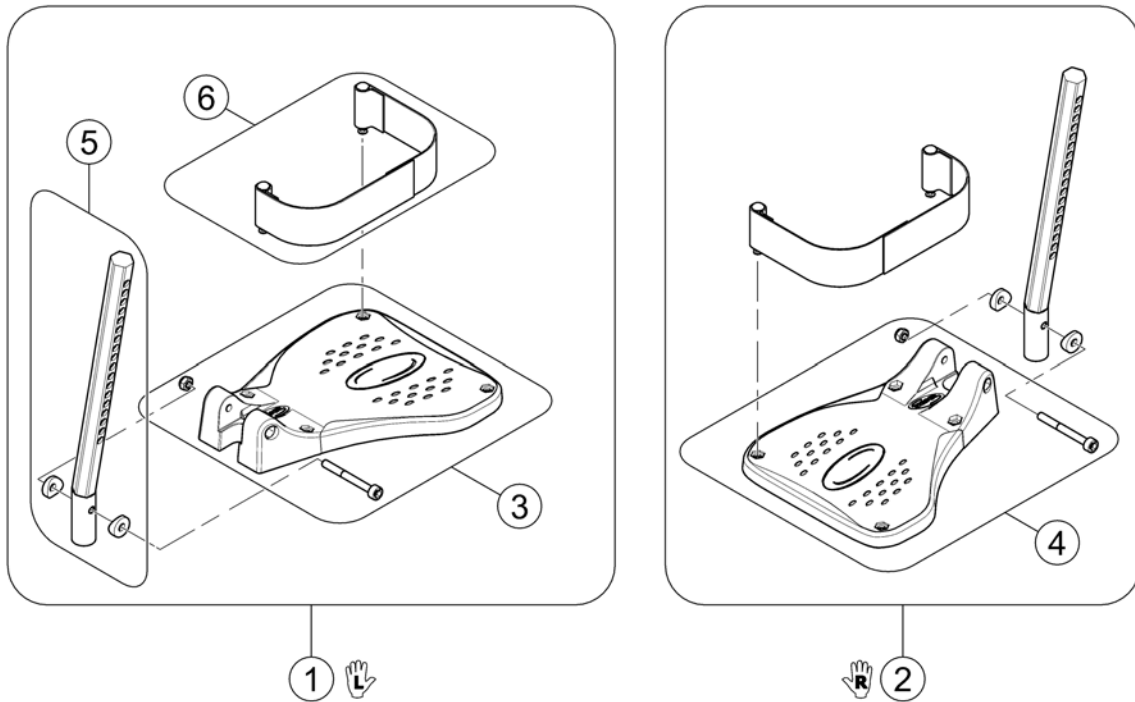

Footrests Vari, Flip-Up (01.08.10 =>)

1529644X.jpg

Pos.	Part number	Description	Valid from → until	Qty
1	SP1541575	Footplate flip up, LH, cpl.		1
2	SP1541574	Footplate flip up, RH, cpl.		1
3	SP1529645	FOOTPLATE LH		1
4	SP1529644	FOOTPLATE RH		1
5	SP1543045	Plug-in tube LH/RH		1
6	SP1442467	Heel Strap cpl.		1