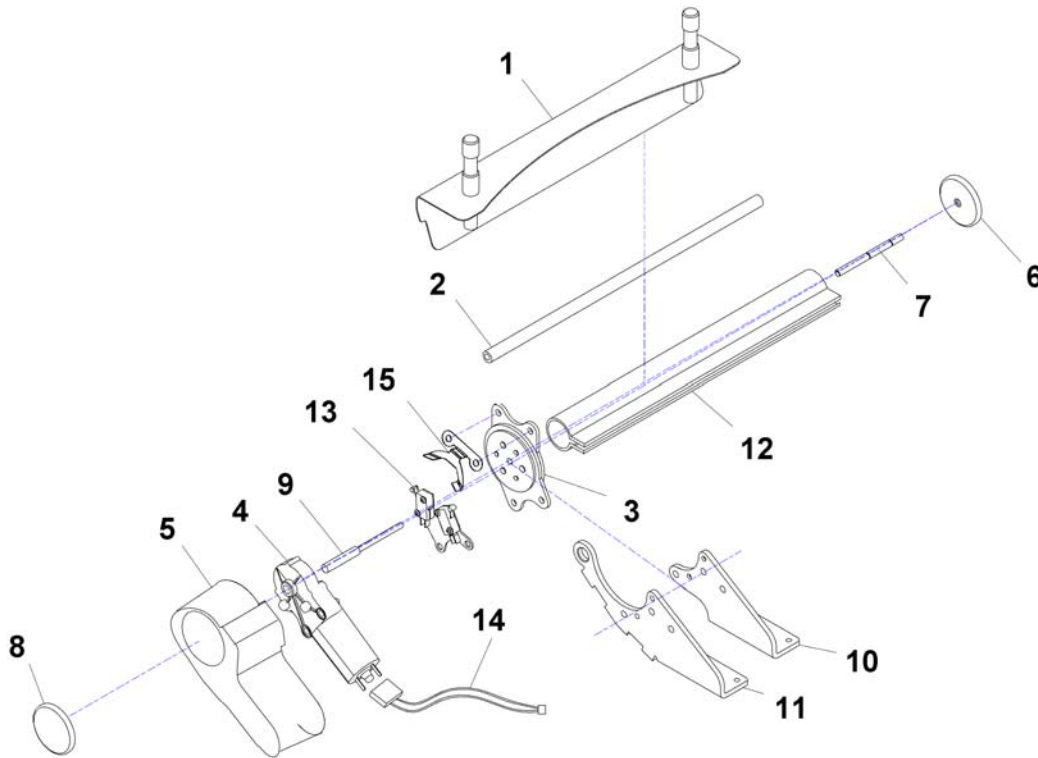

Backrest adjustment Flex/Contour electric

1440456X.dwg

Pos.	Part number	Description	Valid from → until	Qty
	SP1440407	ELECTRICAL BACK ADJUSTER, SEAT WIDTH 39CM, CPL.		1
	SP1440405	ELECTRICAL BACK ADJUSTER, SEAT WIDTH 43CM, CPL.		1
	SP1440406	ELECTRICAL BACK ADJUSTER, SEAT WIDTH 48CM, CPL.		1
	SP1440410	ELECTRICAL BACK ADJUSTER, SEAT WIDTH 39CM, FOR SLIDING ARMRESTS, CPL.		1
	SP1440408	ELECTRICAL BACK ADJUSTER, SEAT WIDTH 43CM, FOR SLIDING ARMRESTS, CPL.		1
	SP1440409	ELECTRICAL BACK ADJUSTER, SEAT WIDTH 48CM, FOR SLIDING ARMRESTS, CPL.		1
	SP1423210	BACKREST ADJUSTMENT ASSEMBLY KIT		1
	SP1529386	No description available.		1
1	1422119-9005	BACKREST BRACKET 390 MM		1
1	1419992-9005	BACKREST BRACKET 430 MM		1
1	1422112-9005	BACKREST BRACKET 480 MM		1
2	1420489	CONNECTING TUBE 380 MM		1
2	1420490	CONNECTING TUBE 430 MM		1
2	1420491	CONNECTING TUBE 480 MM		1
3	SP1423211	SEAT BRACE ELECTRIC BACKREST, 1 PAIR		1
4	1420475	GEAR MOTOR GMPG		1
5	1420998	MOTOR CAP		1
5	1428057	MOTOR CAP FOR ELECTRIC BACKREST SLIDING ARMREST		1
6	1421696	PERFORATED REFLECTOR, YELLOW		1
7	1420488-0002	SUPPORT SHAFT		1
8	1420482	REFLECTOR		1
9	1420487-0002	MOTOR SHAFT		1
10	1420477-9005	BRACE BRACKET MANUAL/ELECTRICAL LH		1
10	1421708-9005	BRACE BRACKET ELECTRICAL, RH		1
11	1429563-9005	FITTING ATTACHMENT RH F. SLIDING ARMREST		1
11	1429564-9005	FITTING ATTACHMENT LH F. SLIDING ARMREST		1
12	1442577	PROTECTIVE COVERING 380MM		1
12	1442578	PROTECTIVE COVERING 430MM		1
12	1442579	PROTECTIVE COVERING 480MM		1