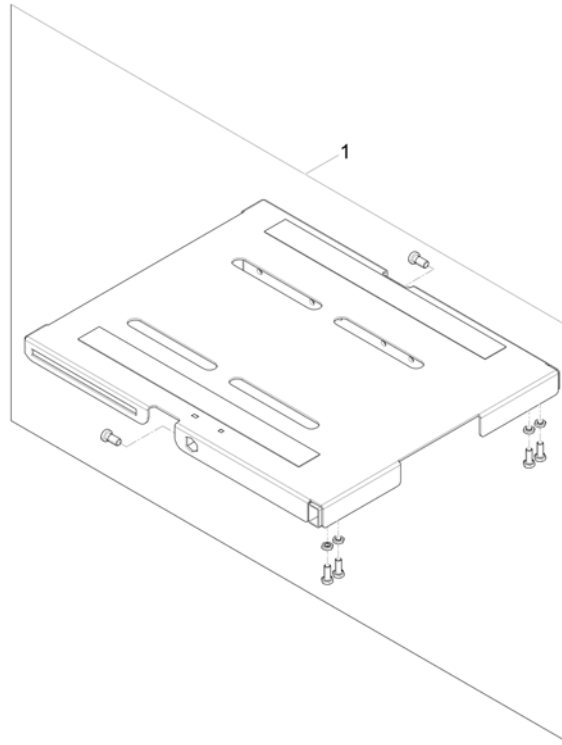

Lifter

1577303 iso

Pos.	Part number	Description	Valid from → until	Qty
-	SP1570291	Adapter Cable <i>(2x for wide Base / 1x for Narrow Base)</i>		1
-	SP1576062	Extension Cable <i>(only for narrow Base)</i>		1
-	SP1570294	Extension Cable		1
-	SP1533561	Light Cable w. DCI		1
1	SP1568426	Lifter- /Tilt Bracket for wide Base		1
2	SP1568424	Lifter- /Tilt Bracket for narrow Base		1
3	SP1558715	Lifter- / Tilt unit		1
4	SP1571823	Lifter actuator		1
5	SP1571822	Tilt actuator		1
6	SP1577762	Slow-Stop Switchcable with Mounting		1

One Piece Seat Plate

1571064.000

Pos.	Part number	Description	Valid from → until	Qty
1	SP1571297	One Piece Seat Plate		1

Telescopic Seat Frame and Plate

1572312 iso

Pos.	Part number	Description	Valid from → until	Qty
1	-	Telescopic Seat Frame for Tilt 12° / 20°		1
2	-	Telescopic Seat Frame for Tilt 30° / Lifter		1
3	-	Armrest bracket		1
4	-	Legrest Support		1
5	-	Seat Plate		1