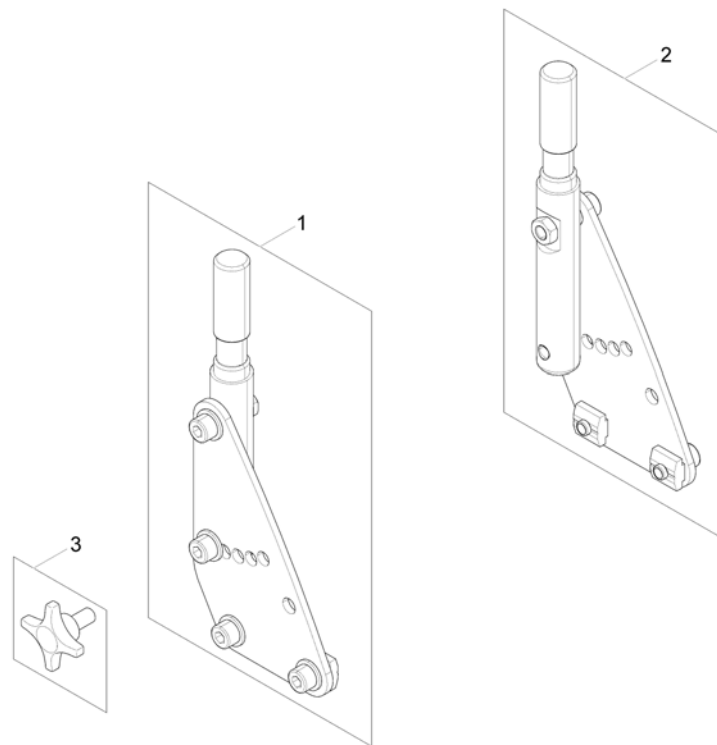

Support for Backrest Frame

1571553 no

Pos.	Part number	Description	Valid from → until	Qty
1	SP1571542	Backrest Support RH		1
2	SP1571553	Backrest Support LH		1
3	5824117	hand wheel M8x15 <i>(only swedish homologation)</i>		2