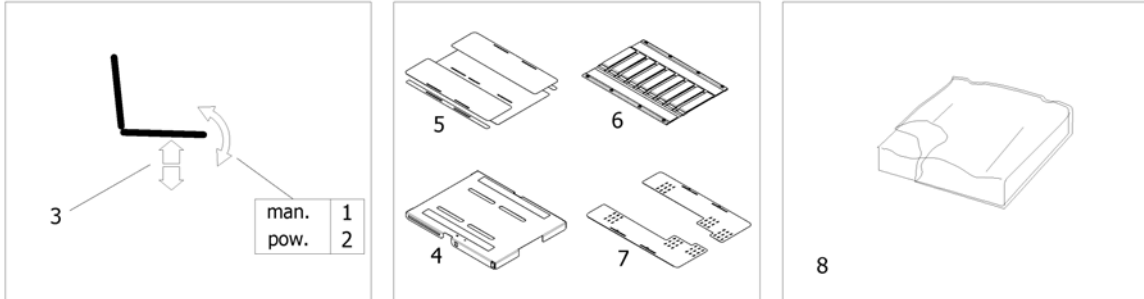

Modulite Seat

1574046.iss

Pos.	Part number	Description	Valid from → until	Qty
1	-	man. settable Tilt [1091]		1
2	-	powered Tilt 0°-30° [1093]		1
3	-	Lifter [1094]		1
4	-	One Piece Seat Plate [2110]		1
5	-	Telescopic Seat Frame and Plate [2111]		1
6	-	Telescopic Seat Frame and Sling Seat [2112]		1
7	-	Telescopic Seat Frame and Universal Adapter [2109]		1
8	-	Seat Cushion		1