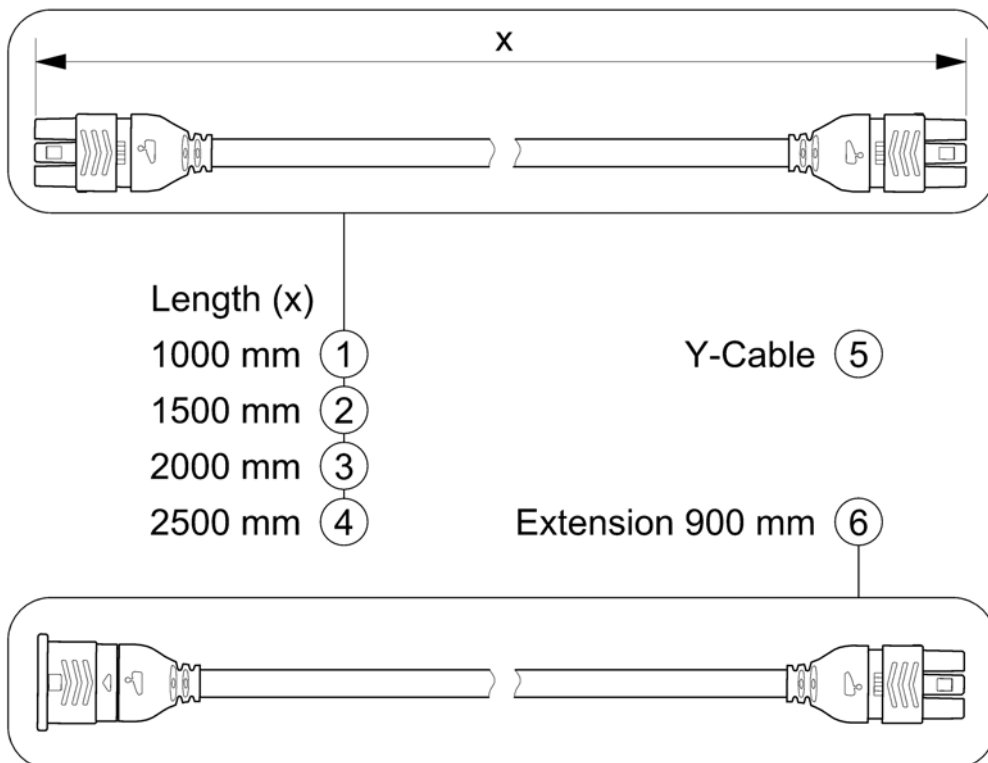

Bus-Cables Shark

SHARKBUSKABEL.00

Pos.	Part number	Description	Valid from → until	Qty
1	1448922	Bus Cable Shark 1000mm		1
2	1450313	Buscable Shark 1500mm		1
3	1484911	Buscable Shark 2000mm		1
4	SP1510073	Buscable Shark 2500mm		1
5	1450314	Y-Cable		1
6	1116404	Extension Cable Shark 900mm		1