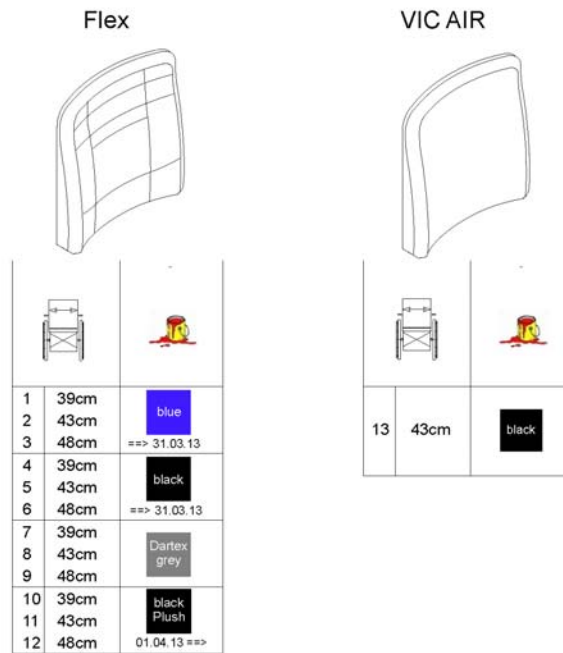

Backrest Cushion for Flex Seat

1572719 no

Pos.	Part number	Description	Valid from → until	Qty
1	1422534	Back Cushion SW39cm, blue	→ 2013-03-31	1
2	1422535	Back Cushion SW43cm, blue	→ 2013-03-31	1
3	1422536	Back Cushion SW48cm, blue	→ 2013-03-31	1
4	1436564	Back Cushion SW39cm, black	→ 2013-03-31	1
5	-	No longer available - please choose Black Plush	→ 2013-03-31	0
6	-	No longer available - please choose Black Plush	→ 2013-03-31	0
7	5252506-TR23	Back Cushion SW39cm, Dartex		1
8	5252507-TR23	Back Cushion SW43cm, Dartex		1
9	5252508-TR23	Back Cushion SW48cm, Dartex		1
10	SP1436564-TR35	Back Cushion SW39cm, black Plush	2013-04-01 →	1
11	SP1436565-TR35	Back Cushion SW43cm, black Plush	2013-04-01 →	1
12	SP1436566-TR35	Back Cushion SW48cm, black Plush	2013-04-01 →	1
13	1422537	Back Cushion SW43cm, VIC AIR		1