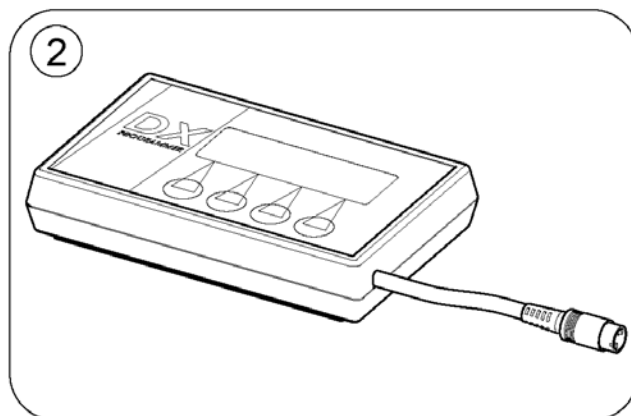

Programming Kits

1584805 iso

Pos.	Part number	Description	Valid from → until	Qty
1	1449280	USW wizard dongle kit, EDL-USW, cpl.		1
2	6001450	Hand Programmer, Instrucions In French, German, Spanish		1
	SP1441551	Programming Adapter Shark DK-ADAPT (necessary to program Shark)		1