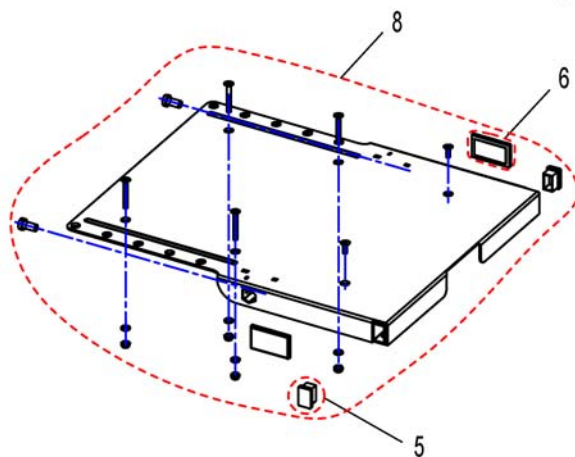

Seatplates

1420459X.dwg

Kontour

Flex

Standard

Pos.	Part number	Description	Valid from → until	Qty
1	SP1420458	Seat Plate LH		1
2	SP1420457	Seat Plate RH		1
3	SP1420496	Joining Plate		1
4	SPU21087	Velcro		1
5	SPL01060	Darning		1
6	SPP31298	Reflector, yellow		1
7	1510637	Stiffing Kit		1
8	SP1440623	Seat plate, cpl.		1