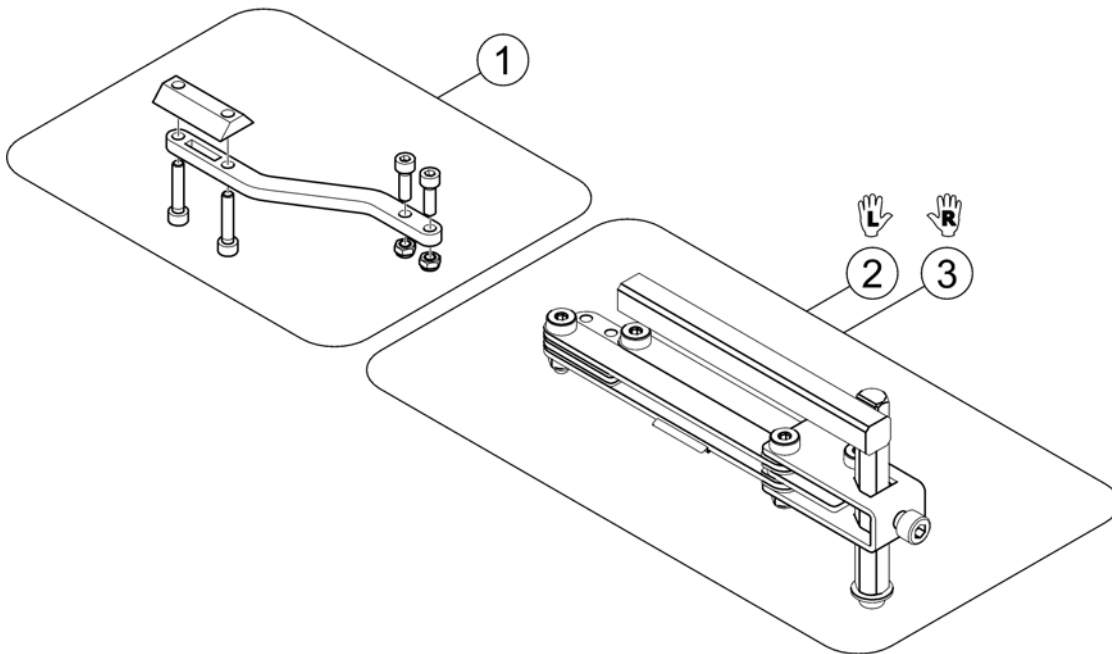

Remote Bracket Swing away & height adjust.

1559857.iso

Pos.	Part number	Description	Valid from → until	Qty
1	SP1536180	Support for Remote Bracket, height adjustable & swing away		1
2	SP1496249	Remote bracket, height adjustable & swing away, LH		1
3	SP1496248	Remote bracket, height adjustable & swing away, RH		1