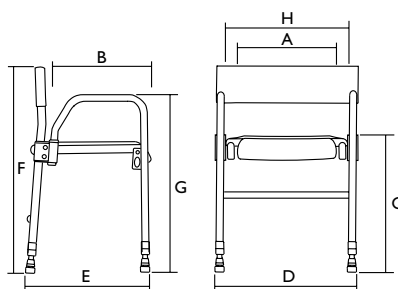

Invacare *Alize shower seat* / Aquatec *Galaxy*