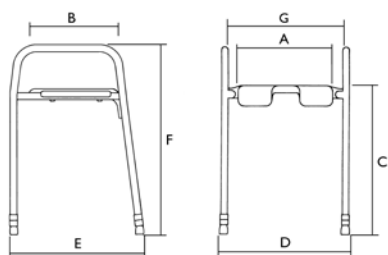

Technical data

Order numbers	Invacare® <i>Alize stool c/w arms</i>	Invacare <i>Alize chair</i>	Aquatec <i>Galaxy</i>
Shower stool with armrests and hygiene recess	H2240/1		
Shower chair with backrest and armrests, with hygiene recess		H2480/1	1470805
Dimensions			
Seat width	410 mm (A)	410 mm (A)	400 mm (A)
Seat depth	400 mm (B)	400 mm (B)	345 mm (B)
Seat height	470 - 550 mm (C)	500 - 560 mm (C)	470 - 620 mm (C)
Total width	590 mm (D)	590 mm (D)	580 mm (D)
Total depth	480 mm (E)	480 mm (E)	460 mm (E)
Total height	550 mm (F)	940 mm (F)	840 - 990 mm (F)
Graduation, height adjustment			
Height to armrests			630 - 780 mm (G)
Width between the armrests	450 mm (G)	450 mm (G)	510 mm (H)
Width, hygiene recess	140 mm	140 mm	130 mm
Depth, hygiene recess	170 mm	170 mm	140 mm
More info			
Weight	5.7 kg	7.5kg	7.5 kg
Load capacity	120 kg (19 stone)	120kg (19 stone)	100 kg (16 stone)
Colour	White	White	White
Warranty	2 years	2 years	3 years

Invacare *Alize with arms*