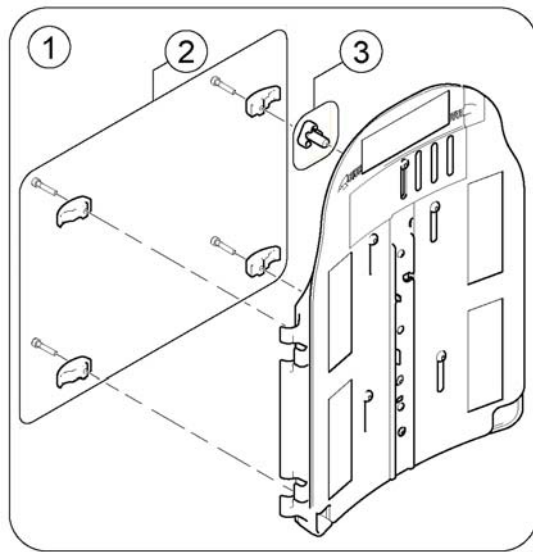

Flex 3

1	SP1568489	FLEX3 RYGG TIL MODULITE STORM4 TDX [2172]	1
2	SP1572321	(Clamps)	1
3	1497411	RATT M12 LANG KPL NAKKE/HODESTØTTE	1
4	SP1529585	RYGGPUTE EASYADAPT SB38 STORM4 M SORT [2173+2151]	1
5	SP1529586	RYGGPUTE EASYADAPT SB43 STORM4 STD SORT [2173+2151]	1
6	SP1529587	RYGGPUTE EASYADAPT SB48 STORM4 SORT [2173+2151]	1
7	SP1529596	RYGGPUTE EASYADAPT SB53 STORM4 M SORT [2173+2151]	1
8	SP1529538-TR26	(Backrest Cushion Laguna / EasyAdapt, Dartex black - SW 380mm) [2173+2152]	1
9	SP1529539-TR26	(Backrest Cushion Laguna / EasyAdapt, Dartex black - SW 430mm) [2173+2152]	1
10	SP1529540-TR26	(Backrest Cushion Laguna / EasyAdapt, Dartex black - SW 480mm) [2173+2152]	1
11	SP1529545-TR26	(Backrest Cushion Laguna / EasyAdapt, Dartex black - SW 530mm) [2173+2152]	1
12	SP1529538-TR35	(Backrest Cushion Laguna, Plush black - SW 380mm) [2173+2154]	1
13	SP1529539-TR35	(Backrest Cushion Laguna, Plush black - SW 430mm) [2173+2154]	1
14	SP1529540-TR35	(Backrest Cushion Laguna, Plush black - SW 480mm) [2173+2154]	1
15	SP1529545-TR35	(Backrest Cushion Laguna, Plush black - SW 530mm) [2173+2154]	1
16	SP1529538	RYGGPUTE LAGUNA 37CM SORT M ORANG SØM [2173+2153]	1
17	SP1529539	RYGGPUTE LAGUNA 43CM SORT M ORANG SØM [2173+2153]	1
18	SP1529540	RYGGPUTE LAGUNA 48CM SORT M ORANG SØM [2173+2153]	1
19	SP1529545	RYGGPUTE LAGUNA 50CM SORT M ORANG SØM [2173+2153]	1