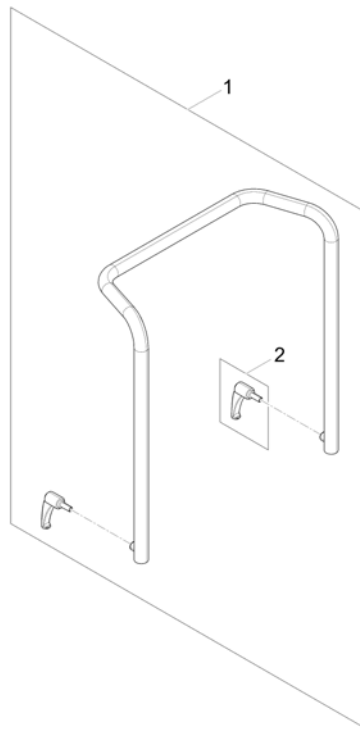

(Backrest Frame)

1571831.no

1	SP1567810	RYGGRØR TDX MODULITE	1
2	0021-70002	FINGERSKRUE M8 ITALIA RYGGRØR	1