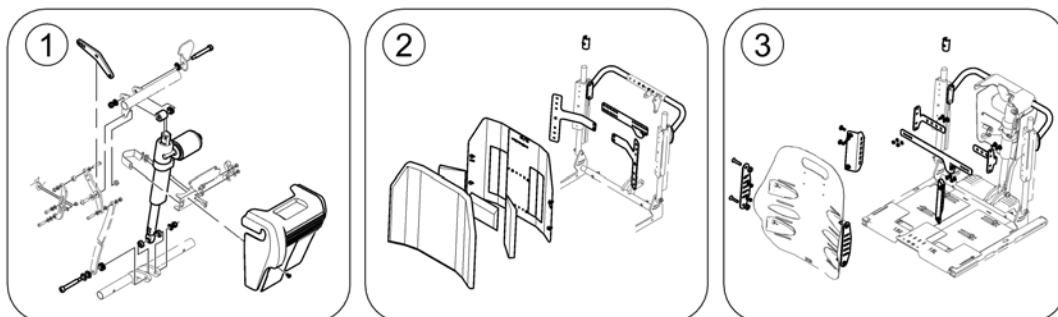

Invacare® TDX-SP2 Lowrider, TDX-SP2 NB | Rygg
(Backrest for Ultra Low Maxx Seat)

156815.iss

-	(Backrest Recliner)	1
-	(High Back)	1
-	(Matrix Back)	1