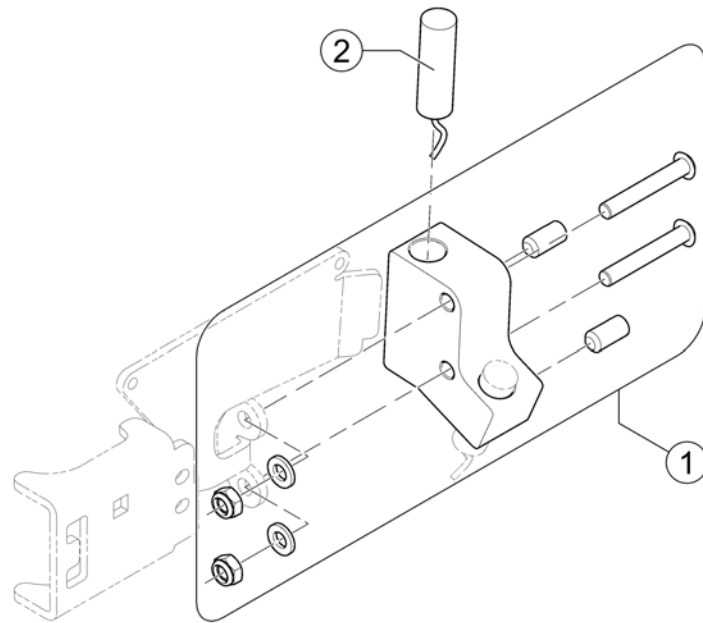

Invacare® TDX-SP2 Lowrider, TDX-SP2 NB | Elektronik
(Tilt Sensors - Ultra Low Maxx Seat)

1586648 Rev

1	SP1586648	(Switch Bracket)	1
2	SPTRE0753	(Tilt Switch)	2
-	SPTRE0784	(Tilt Switch Box)	1

Not shown / Non illustré / Nicht abgebildet