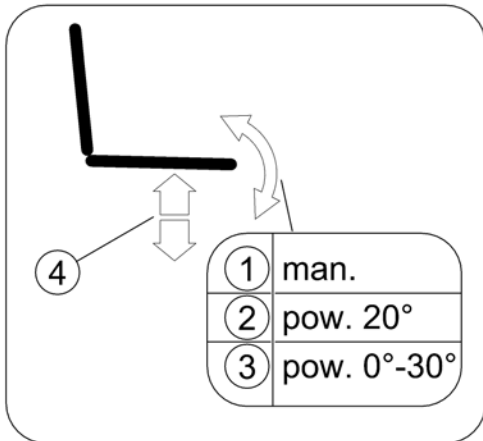

Sete

SPCTDX_SP220.kso

1	-	(Modulite Seat)	1
2	-	(Ultra Low Maxx Seat)	1
3	-	(Max Seat)	1

1	-	(man. settable Tilt) [1091]	1
2	-	(powered simple Tilt 20°) [1092]	1
3	-	(powered Tilt 0°-30°) [1093]	1
4	-	(Powered seat lifter with tilt 300mm/30°) [1094]	1
-	-	(Anterior Tilt) [2054]	1
5	-	(One Piece Seat Plate) [2110]	1
6	-	(Telescopic Seat Frame and Plate) [2111]	1
7	-	(Telescopic Seat Frame and Sling Seat) [2112]	1
8	-	(Telescopic Seat Frame and Universal Adapter) [2109]	1
9	-	(Seat Cushions "Standard" & "Matrx Flo-Tech")	1
9	-	(Seat Cushions "Matrx Libra") [2147]	1
9	-	(Seat Cushion "Matrx Vi") [2144]	1