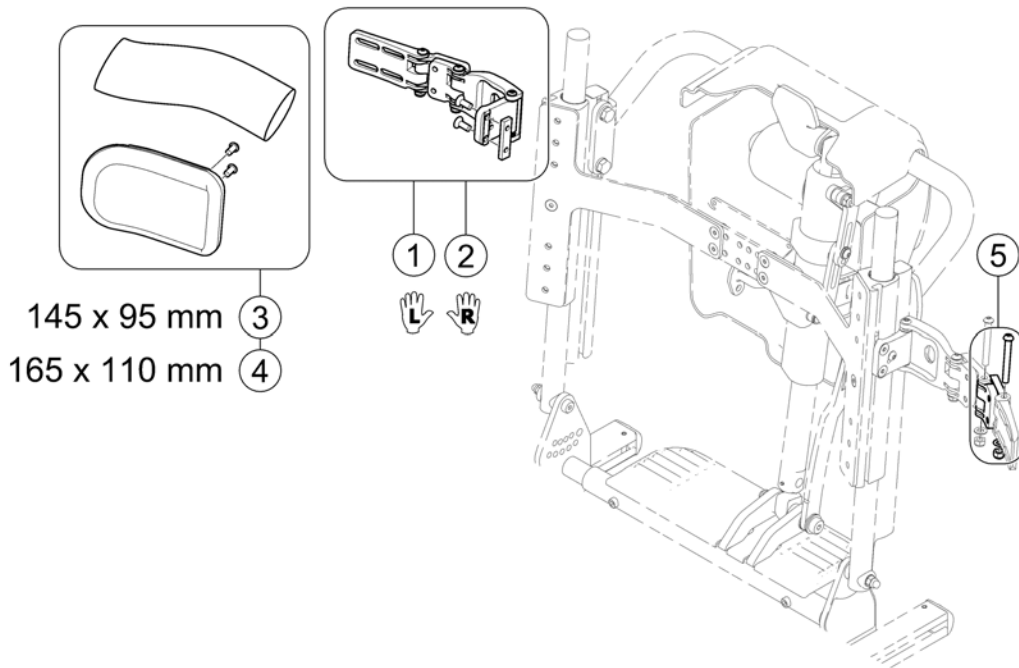

Invacare® TDX-SP2 Lowrider, TDX-SP2 NB | Setetilbehør
(Lateral Support - Ultra Low Maxx Seat)

1588596.iss

1	SPTRC1806	(Lateral Hardware Assy LH (w/o sleeve))	1
2	SPTRC1805	(Lateral Hardware Assy RH (w/o sleeve))	1
3	SPTRC2123-C03	(Lateral Pad Kit 145x95 mm & sleeve for hardware)	1
4	SPTRC2123-C04	(Lateral Pad Kit 165x110 mm & sleeve for hardware)	1
5	SPTRC2091	(Extension Kit, Lateral Support (Set of 2 pcs) incl. longer sleeves)	1