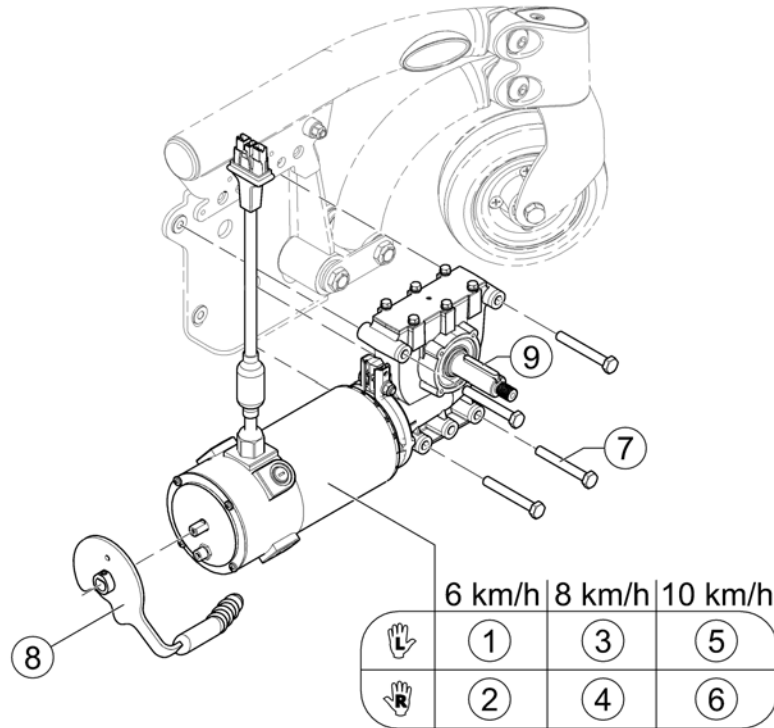

1	SP1602974	(Propulsion cpl. LH, Gearbox i = 23:1, Motor 4-pole 340W, slow, 760mm cable (incl. declutching lever))	1
2	SP1602975	(Propulsion cpl. RH, Gearbox i = 23:1, Motor 4-pole 340W, slow, 760mm cable (incl. declutching lever))	1
3	SP1170307	DRIVMOTOR KPL VE TDX TDX SSD TDX SP2	1
4	SP1170306	DRIVMOTOR KPL HØ TDX TDX SSD TDX SP2	1
5	SP1602976	(Propulsion cpl. LH, Gearbox i = 18:1, Motor 4-pole 340W, fast, 760mm cable (incl. declutching lever))	1
6	SP1602998	(Propulsion cpl. RH, Gearbox i = 18:1, Motor 4-pole 340W, fast, 760mm cable (incl. declutching lever))	1
7	D00100	(Hexagon bolt DIN931-M08x60-8.8 bk)	4
8	SP1168667	(Declutching lever, cpl. - LH)	1
8	SP1168666	(Declutching lever, cpl. - RH)	1
9	N23004	KIL KRYSS DRIVAXEL (MO)	1