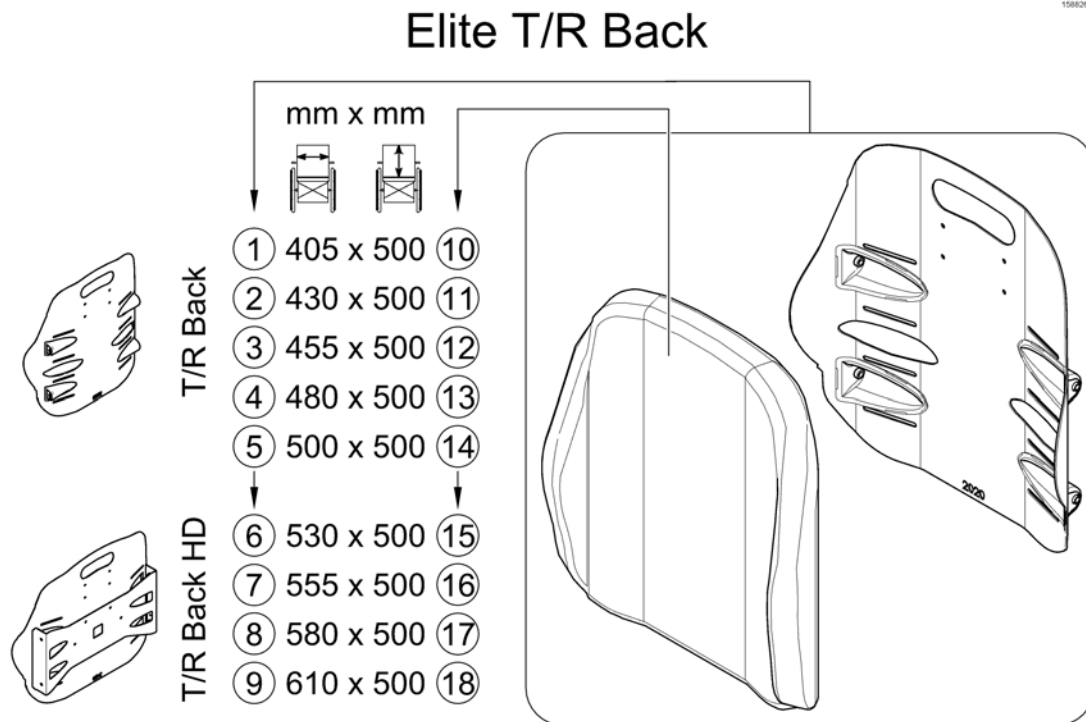

1	SP1580029	(Elite T/R Back 405x500mm (16x20"), cpl.)	1
2	SP1580030	(Elite T/R Back 430x500mm (17x20"), cpl.)	1
3	SP1580031	(Elite T/R Back 455x500mm (18x20"), cpl.)	1
4	SP1580032	(Elite T/R Back 480x500mm (19x20"), cpl.)	1
5	SP1580033	ELITE TR RYGG 505x500mm 20x20"	1
6	SP1584160	(Elite T/R Back HD 530x500mm (21x20"), cpl.)	1
7	SP1584178	(Elite T/R Back HD 555x500mm (22x20"), cpl.)	1
8	SP1584180	(Elite T/R Back HD 580x500mm (23x20"), cpl.)	1
9	SP1584182	(Elite T/R Back HD 610x500mm (24x20"), cpl.)	1
10	1580110	Ryggtrekk PB Elite TiltR ecline sb48 rh46	1
11	1580297	Ryggtrekk PB Elite TiltR ecline sb48 rh51	1
12	1580298	Ryggtrekk PB Elite TiltR ecline sb51 rh41	1
13	1580299	Ryggtrekk PB Elite TiltR ecline sb51 rh46	1
14	1580300	Ryggtrekk PB Elite TiltR ecline sb51 rh51	1
15	SPTRS0375-2120	(Backrest Cushion - Elite T/R Back HD 530x500mm (21x20"))	1
16	SPTRS0375-2220	(Backrest Cushion - Elite T/R Back HD 555x500mm (22x20"))	1
17	SPTRS0375-2320	(Backrest Cushion - Elite T/R Back HD 580x500mm (23x20"))	1
18	SPTRS0375-2420	(Backrest Cushion - Elite T/R Back HD 610x500mm (24x20"))	1