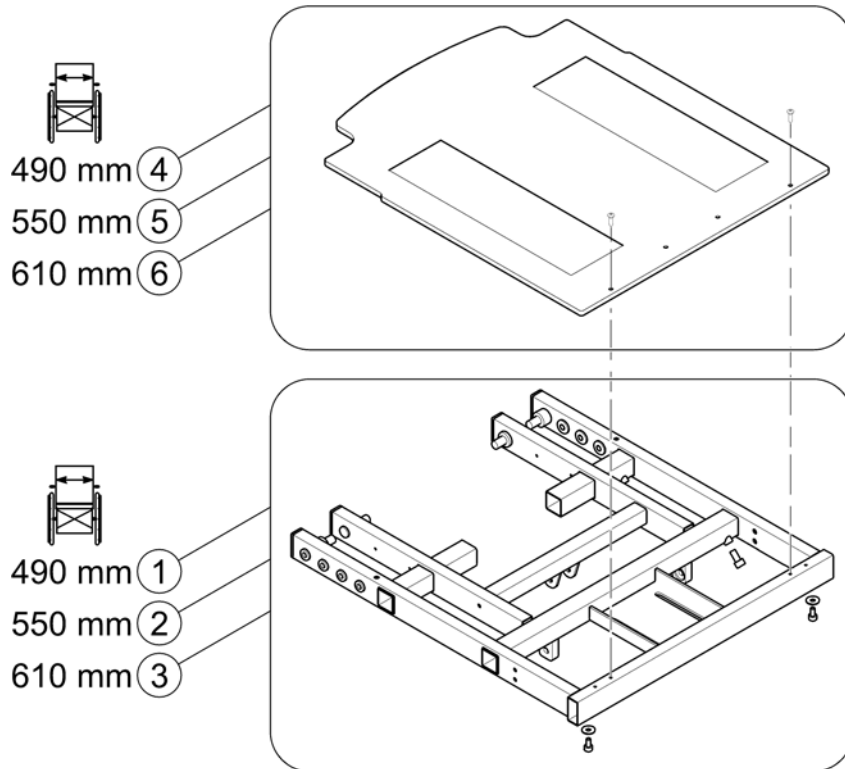

(Seat Frame and Plate)

1582061.000

1	SP1582748	(Seat Frame SW 490mm)	1
2	SP1582749	(Seat Frame SW 550mm)	1
3	SP1582772	(Seat Frame SW 610mm)	1
4	SP1508137	(Seat plate SW 490mm)	1
5	SP1525083	(Seat plate SW 550mm)	1
6	SP1525082	(Seat plate SW 610mm)	1