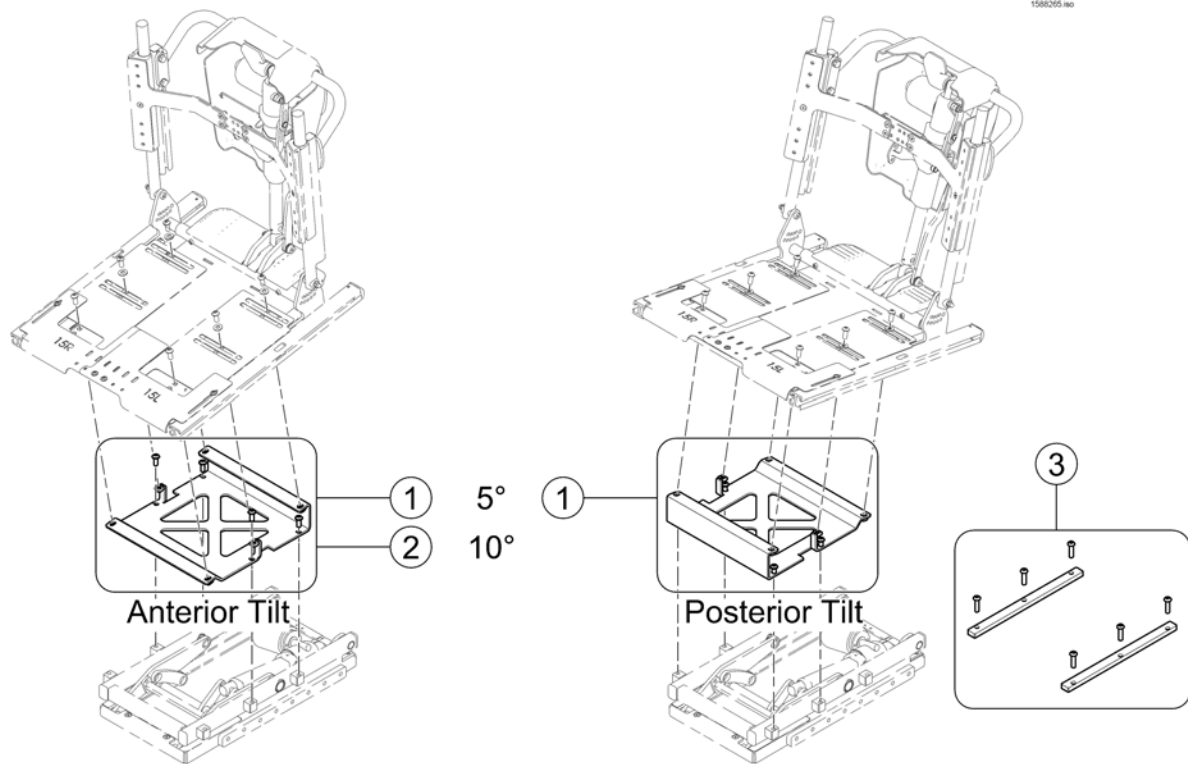

1	SPTRC1923	(Pre-Tilt Mounting Kit 5°) <i>Anterior-/Posterior-Tilt</i>	1
2	SPTRC1924	(Pre-Tilt Mounting Kit 10°) <i>Anterior-Tilt</i>	1
3	SP1589797	(Seat Adapter, cpl. (only for Low Rider option))	1