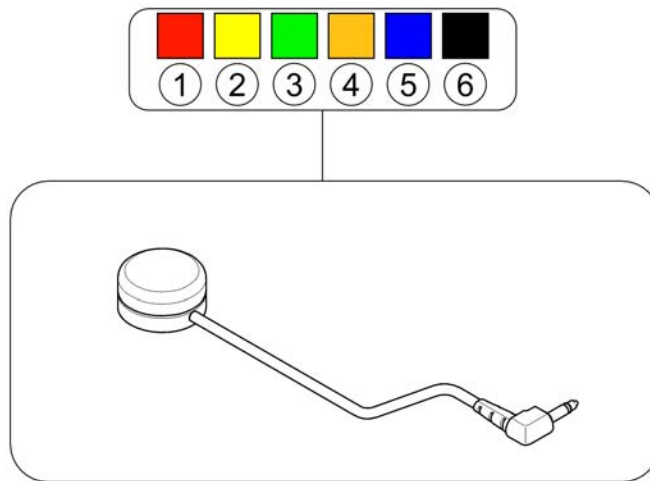

(Piko Button)

1603436.iss

1	SP1535717	PIKO BUTTON RØD DYNAMIC <i>[1711]</i>	1
2	SP1535718	(Piko Button yellow) <i>[1712]</i>	1
3	SP1535723	PIKO BUTTON GRØNN DYNAMIC <i>[1713]</i>	1
4	SP1535724	(Piko Button orange) <i>[1714]</i>	1
5	SP1535725	(Piko Button blue) <i>[1715]</i>	1
6	SP1535726	PIKO BUTTON SORT DYNAMIC <i>[1716]</i>	1