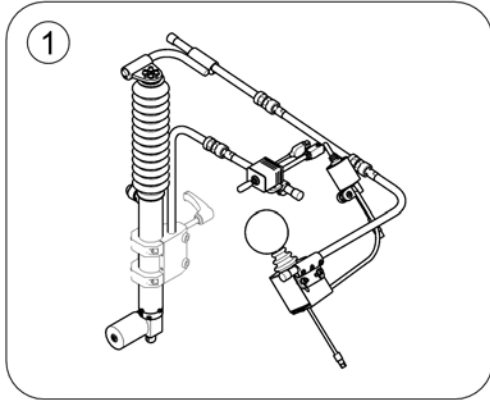

1	-	(Chin Control powered - Details)	1
2	-	(Chin Control manual - Details)	1
-	SP1601389	(Kit, Swing-away mounting arm, powered, LH, cpl. with stereo-switch (no joystick nor harness included)) <i>Please order respective harness & joystick separately!</i>	1
-	SP1601390	(Kit, Swing-away mounting arm, powered, RH, cpl. with stereo-switch (no joystick nor harness included)) <i>Please order respective harness & joystick separately!</i>	1
-	SP1601391	(Kit, Swing-away mounting arm, manual, LH, cpl. (no joystick nor harness included)) <i>Please order respective harness & joystick separately!</i>	1
-	SP1601408	(Kit, Swing-away mounting arm, manual, RH, cpl. (no joystick nor harness included)) <i>Please order respective harness & joystick separately!</i>	1
-	SP1601528	(Kit, Joysticks & Harness for REM 24 SD)	1
-	SP1601529	(Kit, Joysticks & Harness for G91S)	1