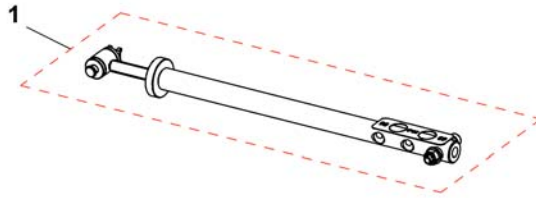

1545185.jpg

---

1 SP1545185 (Spindle, backrest adjustment, cpl.)

1