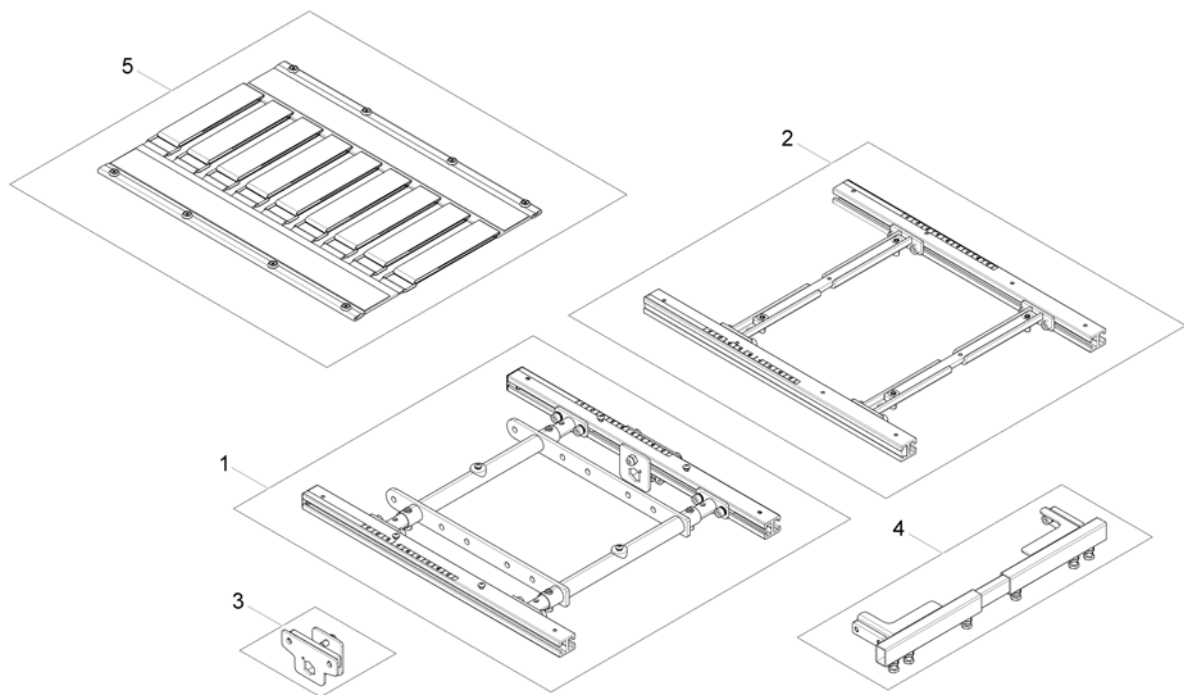

1	SP1572199	SETEPLATE MODULITE	1
2	SP1580756	SETEPLATE 60CM KPL LANG MODULITE	1

(Telescopic Seat Frame and Sling Seat)

1572311.00

1	-	(Telescopic Seat Frame for man. / pow. 20° Tilt)	1
2	-	(Telescopic Seat Frame for Tilt 30° / Lifter)	1
3	-	(Armrest Bracket)	1
4	-	(Legrest Support)	1
5	-	(Sling Seat)	1