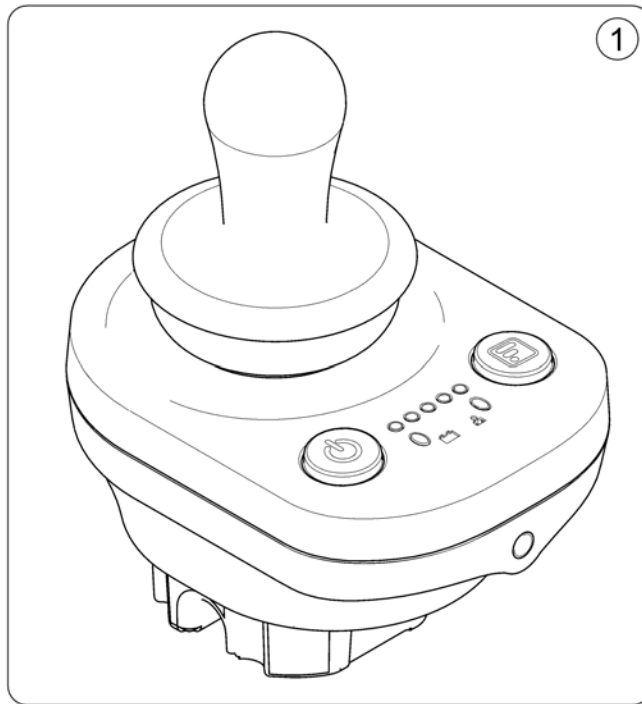

1 SP1586988

(Remote DX2-ACU)

1