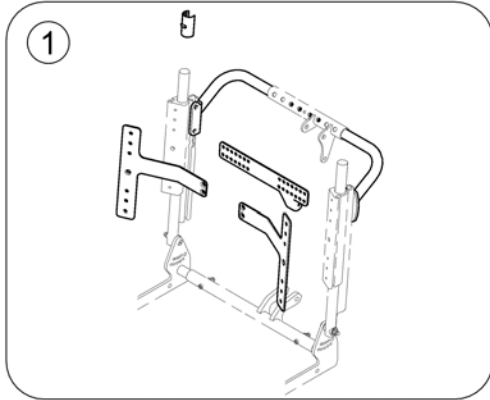

(High Back)

1588155.lin

High Back

1	-	(Backrest Hardware)	1
2	-	(Backrest Cushions)	1