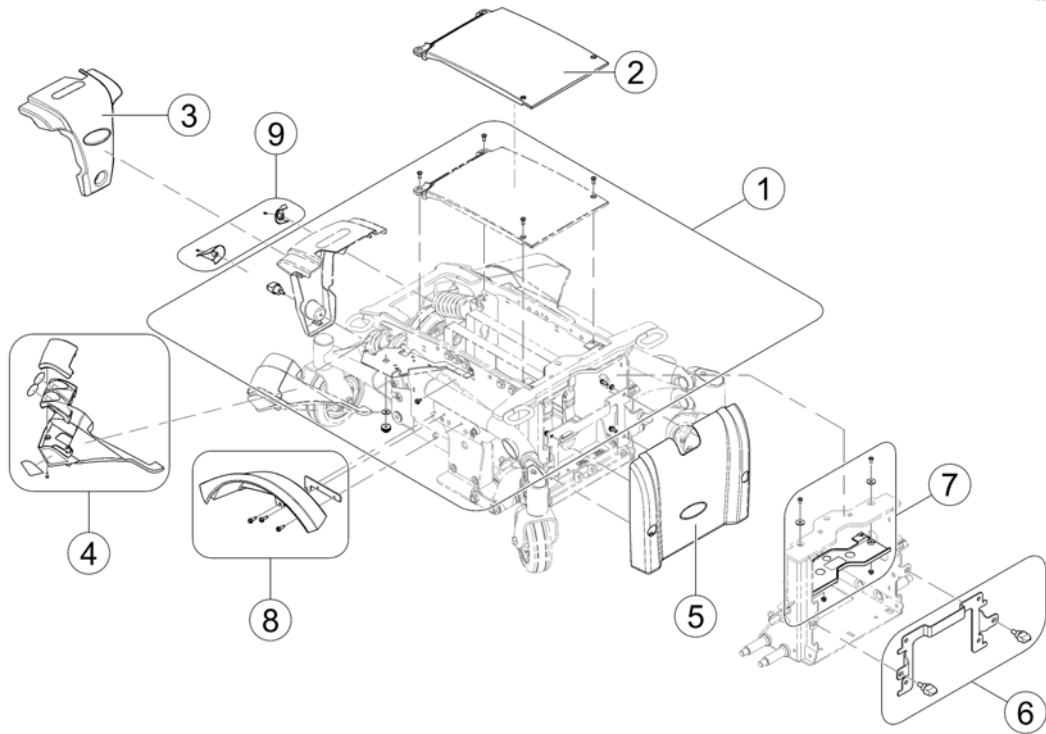

(Shrouds Standard Base)

1583238.00

1	SP1179326	(Kit, Shroud Hardware)	1
2	SP1174636	(Shroud, Center, black - Standard Base)	1
3	-	(Rear Shrouds - Standard Base)	1
4	-	(Bezel Shroud)	1
5	-	(Front Shroud - Standard Base)	1
6	SP1179898	(Front Shroud, Bracket & Hardware - Standard Base)	1
7	SP1179739	(Isolation Shroud Assy - Standard Base)	1
8	-	(Fender)	1
9	-	(Rear Caps)	1