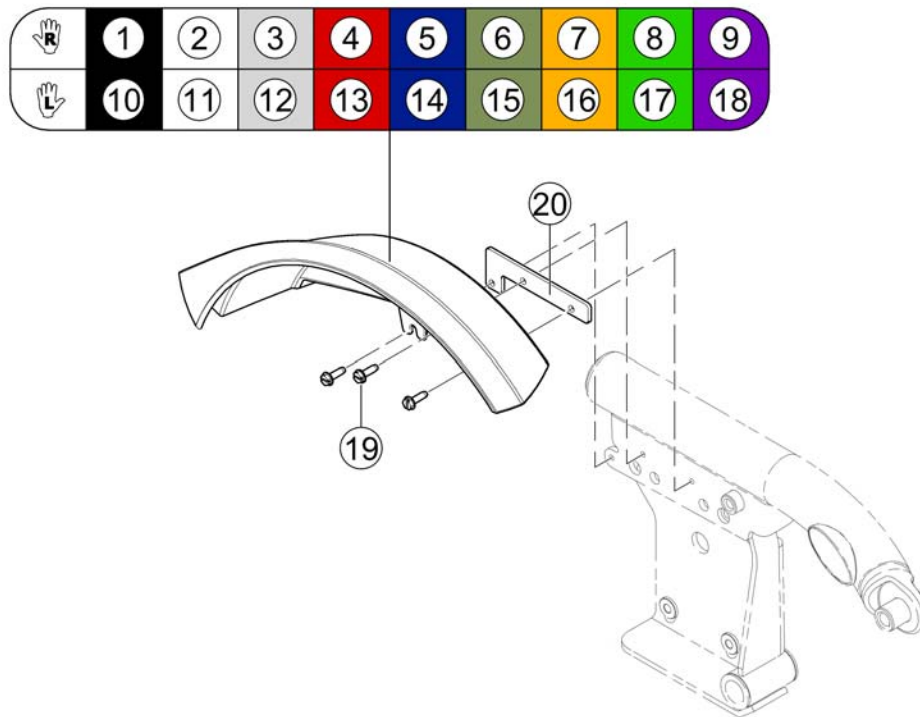

(Fender)

1583236 Rev

1	SP1176696	(Fender Shroud Assy, Wet Black, RH)		1
2	SP1176697	(Fender Shroud Assy, Artic White, RH)		1
3	SP1176698	SKJERM HØ TDX KPL SØLV TDX SP2		1
4	SP1176699	(Fender Shroud Assy, Electric Red, RH)		1
5	SP1176700	(Fender Shroud Assy, Electric Blue, RH)		1
6	SP1176701	(Fender Shroud Assy, Aviator Green, RH)	→ 30.06.2015	1
7	SP1176702	(Fender Shroud Assy, Desert Orange, RH)	→ 30.06.2015	1
8	SP1588737	(Fender Shroud Assy, Jade Green, RH)	01.07.2015 →	1
9	SP1588738	(Fender Shroud Assy, Transparent Purple, RH)	01.07.2015 →	1
10	SP1176703	(Fender Shroud Assy, Wet Black, LH)		1
11	SP1176704	(Fender Shroud Assy, Artic White, LH)		1
12	SP1176705	SKJERM VE TDX KPL SØLV TDX SP2		1
13	SP1176706	(Fender Shroud Assy, Electric Red, LH)		1
14	SP1176707	(Fender Shroud Assy, Electric Blue, LH)		1
15	SP1176708	(Fender Shroud Assy, Aviator Green, LH)	→ 30.06.2015	1
16	SP1176709	(Fender Shroud Assy, Desert Orange, LH)	→ 30.06.2015	1
17	SP1588739	(Fender Shroud Assy, Jade Green, LH)	01.07.2015 →	1
18	SP1588740	(Fender Shroud Assy, Transparent Purple, LH)	01.07.2015 →	1
19	SP1025451	(Act.Tech Screw HexHead10-32)		3
20	SP1179913	(Spacer, Shroud, Black)		1