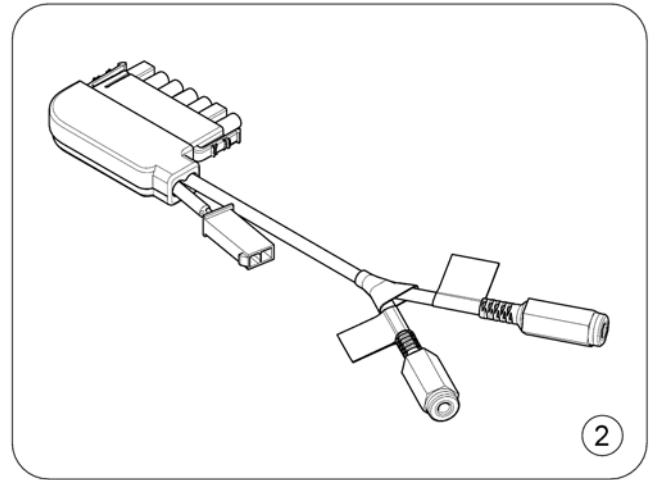

(4-way Expansion Block, LiNX, GLM-CONX4 (single part))

1

1028154.no

1	-	(Accessory cables)	1
2	-	(10-way switch & brackets)	1
3	-	(Buddy Button)	1
4	-	(Piko Button)	1

(Accessory cables)

1608109-00

1	SP1637339	(Accessory cable LiNX (w/o lifter))	1
2	SP1608269	(Accessory cable LiNX (with lifter))	1