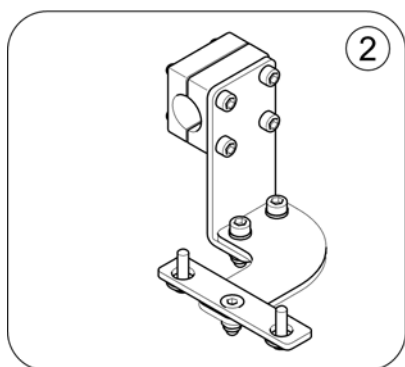

(Dual Control with brackets - Modulite Seat)

1583353.no

1	6001425	(ACS dual control) [1291/1292]	1
2	-	(Remote Bracket Dual Control for Modulite Seat)	1