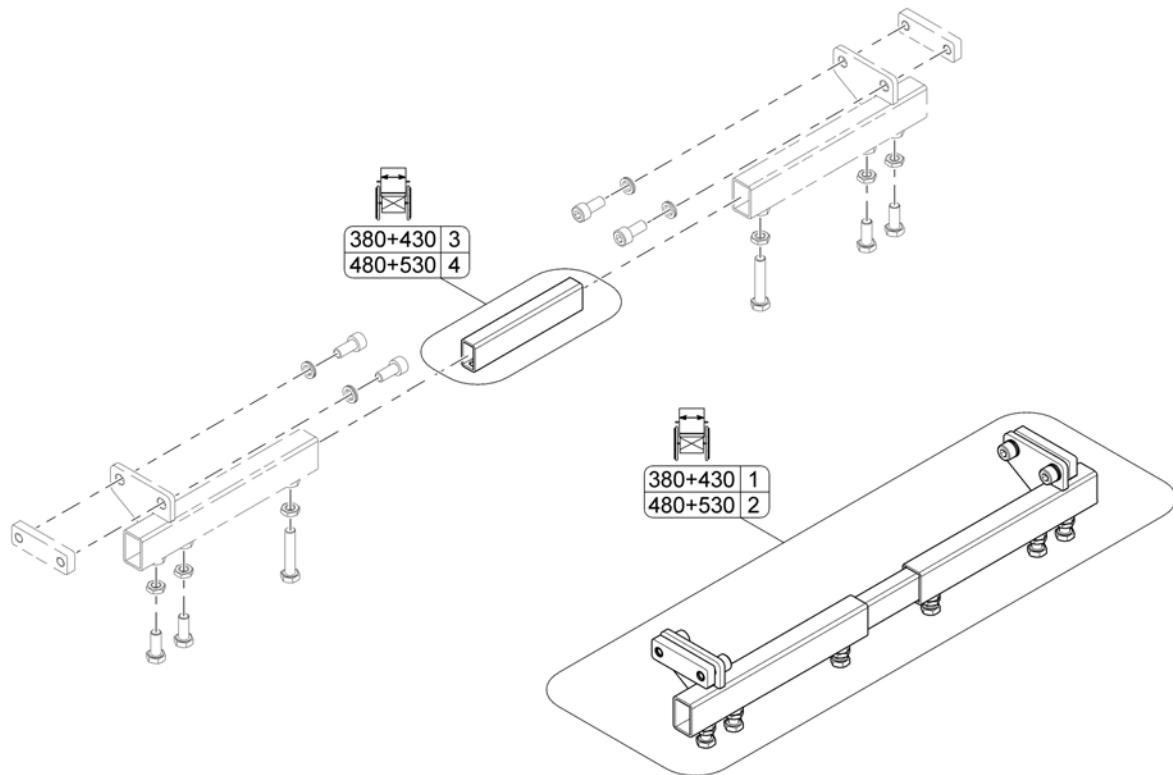

(Legrest Support)

1572030.060

1	SP1559305	FIRKANTRØR FESTE BENST MODULITE	1
2	SP1559307	(Legrest Support SW480+530mm, cpl.)	1
3	SP1558134	MELLOMSTYKKE FESTE BENST MODULITE	1
4	SP1558135	BRAKETT SETEPLATE BENST MODULITE SB48-53	1