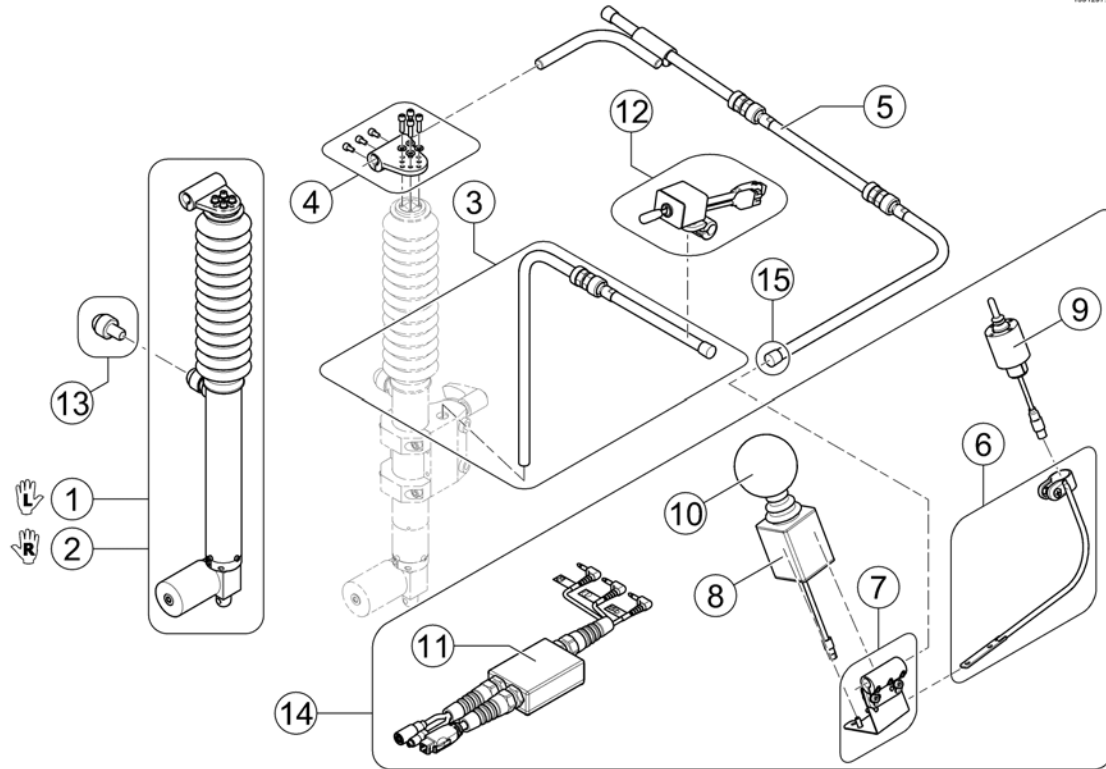

(Chin Control powered - Details)

1591297.jpg

-	SP1605661	(Fixation Kit (cable ties, spiral coiled tube & end caps))	01.04.2016 →	1
1	SP1580094	(Actuator cpl. LH)		1
2	SP1591292	(Actuator cpl. RH)		1
3	SP1605659	(Remote Rod Assy) <i>New designed bracket (2016-04-01 =>) for Modulite Seat needed!</i>	01.04.2016 →	1
4	SP1589144	(Rod cylinder connection chin, cpl.)		1
5	SP1605660	(Joystick Rod Assy)	01.04.2016 →	1
6	SP1589146	(Mounting arm for Switch Joystick)		1
7	SP1589142	(Mounting hardware for DX-RJM, cpl.)		1
8	Z183282	(Joystick, DX-RJM (with Binder plug, 4-pole))		1
9	1442943	(Switchjoystick for REM 24 SD, cpl.)		1
9	SP1544250	(Switchjoystick for G91S, cpl.)		1
10	Z183265	BRUK GJS26826 DYNAMICS		1
11	SP1442944	(Harness Chin Control for REM 24 SD)		1
11	SP1541715	(Harness Chin Control for G91S)		1
12	SP1580701	(Stereo-switch box, cpl. with mounting hardware)		1
13	SP1589145	(Adjustment Screw)		1
14	SP1601528	(Kit, Joysticks & Harness for REM 24 SD)		1
14	SP1601529	(Kit, Joysticks & Harness for G91S)		1
15	SP1602721	(End cap A12, black)	01.04.2016 →	3