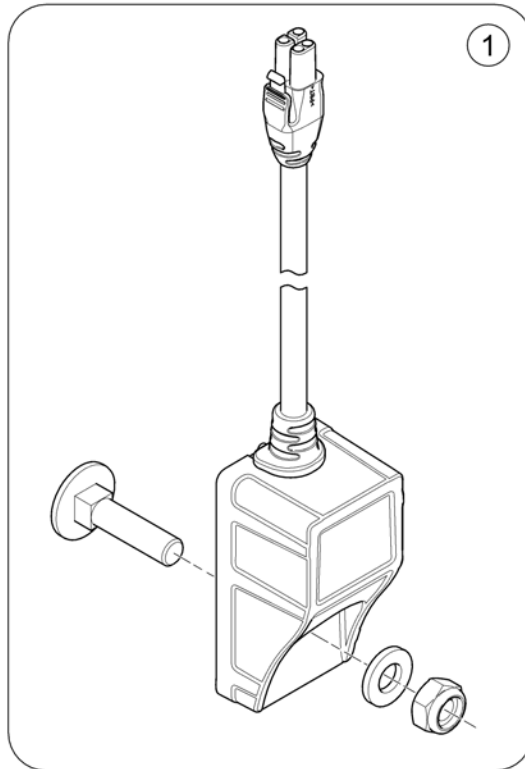

(G-Trac Sensor (Gyro))

1605414 iso

1 SP1603486

(LiNX G-Trac Sensor (Gyro) DLX-GYR100)

1