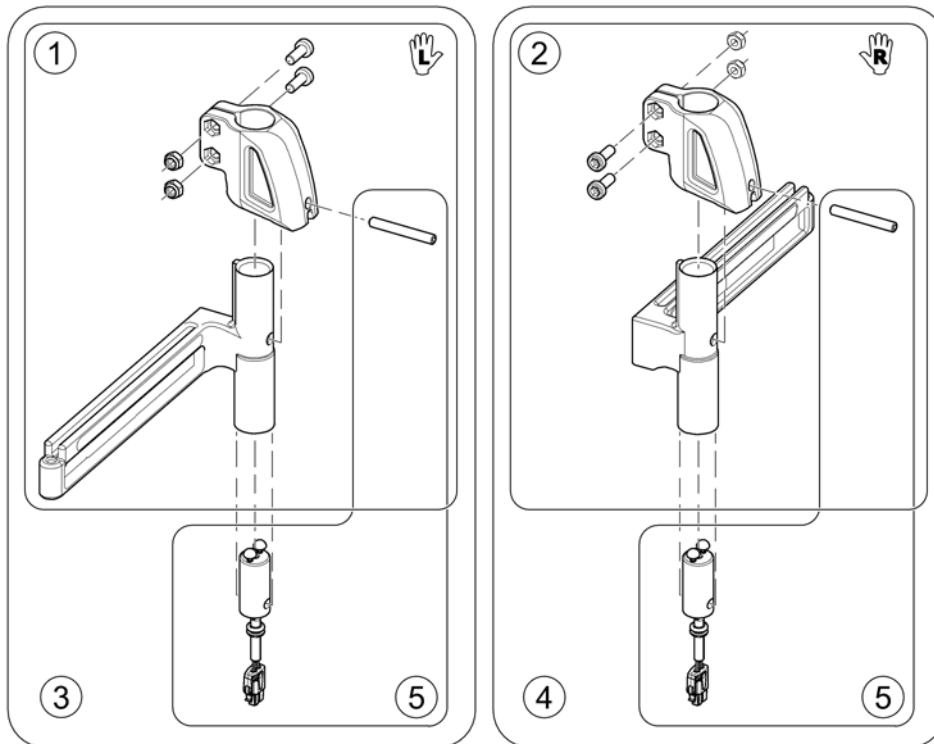

(Legrest Support, Vari series - Max Seat)

1506819_000

1	SP1526909	FESTE BENST MAN BORA	1
2	SP1526910	FESTE BENST MAN BORA	1
3	SP1555996	(Footrest/Legrest receptacle, powered, LH, 5cm)	1
4	SP1555995	(Footrest/Legrest receptacle, powered, RH, 5cm)	1
5	SP1530795	KABEL I HOLDER F BENST STORM4 BORA TDX	1