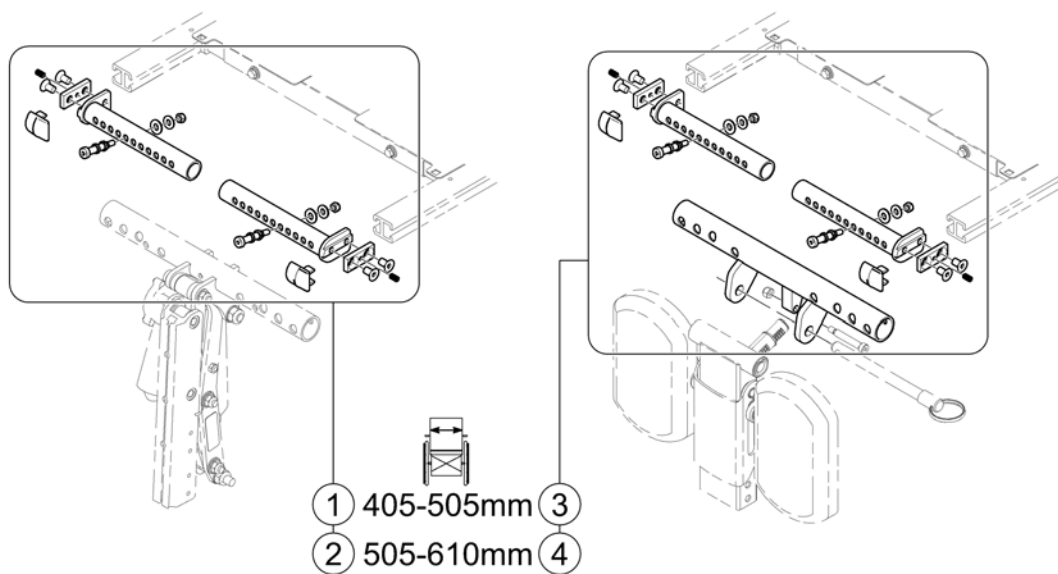

(Supports, Central Legrests)

158402 Rev

1	SPTRC1945	(Legrest Support, el. - SW 405-505mm (16-20"))	1
2	SPTRC2096	(Legrest Support, el. - SW 505-610mm (19-24"))	1
3	SPTRC1947	(Legrest Support, man. - SW 405-505mm (16-20"))	1
4	SPTRC2097	(Legrest Support, man. - SW 505-610mm (19-24"))	1