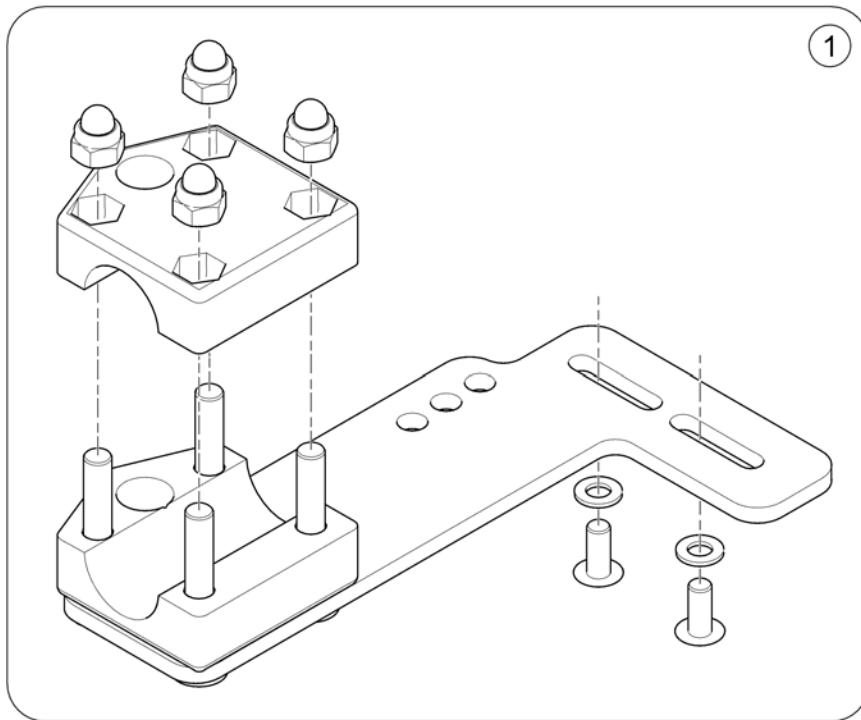

1 SP1603363

(LiNX Remote bracket, Attendant)

1