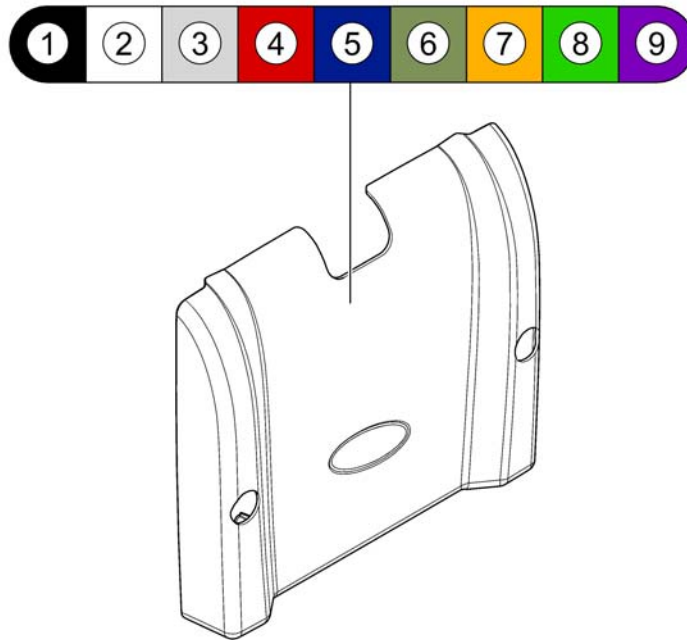

(Front Shroud Narrow Base)

1583258.iss

1	SP1179714	(Front Shroud Assy, Wet Black)		1
2	SP1189214	(Front Shroud Assy, Artic White)		1
3	SP1189215	(Front Shroud Assy, Electric Silver)		1
4	SP1179715	(Front Shroud Assy, Electric Red)		1
5	SP1189216	(Front Shroud Assy, Electric Blue)		1
6	SP1179716	(Front Shroud Assy, Aviator Green)	→ 30.06.2015	1
7	SP1189217	(Front Shroud Assy, Desert Orange)	→ 30.06.2015	1
8	SP1588783	(Front Shroud Assy, Jade Green)	01.07.2015 →	1
9	SP1588785	(Front Shroud Assy, Transparent Purple)	01.07.2015 →	1