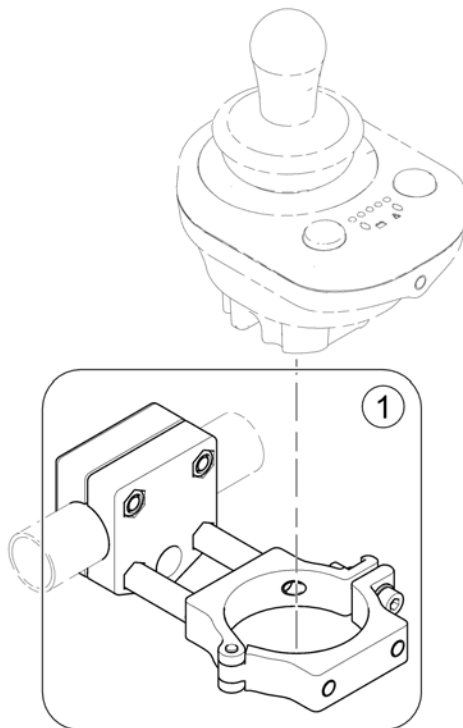

(Bracket, Compact Dual Control - long)

158856 iso

1 SP1587119

(Remote Attachment - long)

1