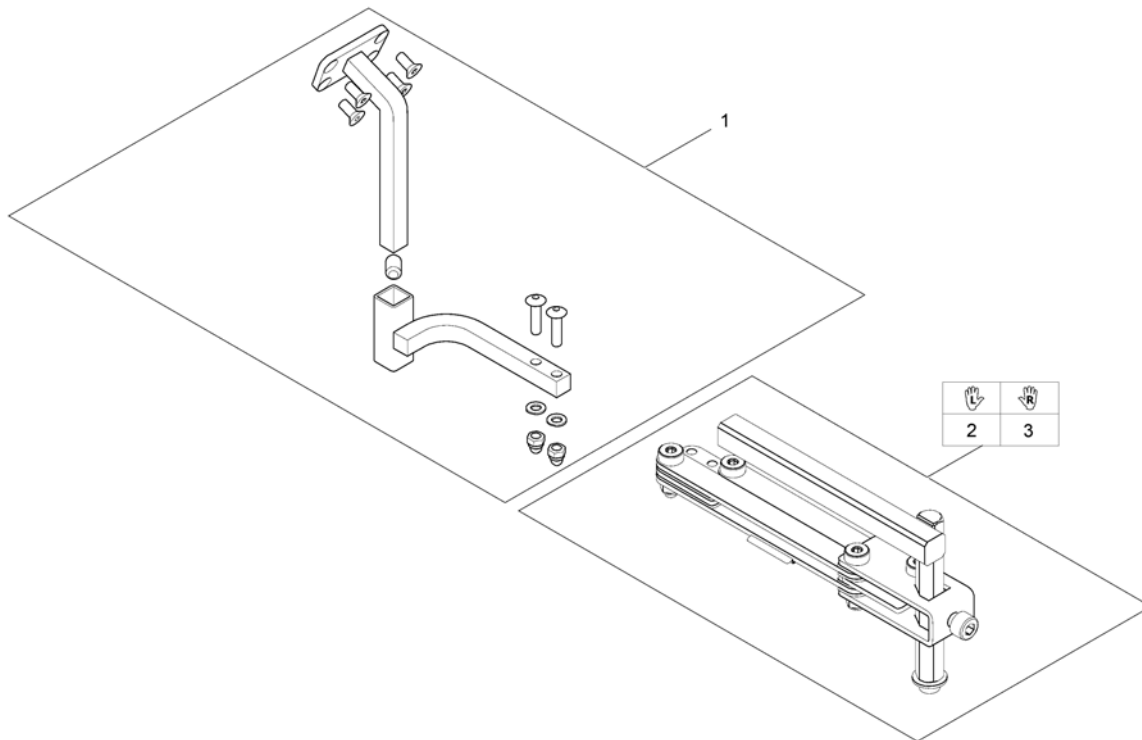

(Remote Bracket Swing away & height adjust.)

1560310.iso

1	SP1517352	FESTE FOR G90 SWINGAWAY STORM4 TDX BORA	1
2	SP1496249	SWING AWAY VE NY MOD2008 KPL	1
3	SP1496248	SWING AWAY HØ NY MOD2008 KPL	1