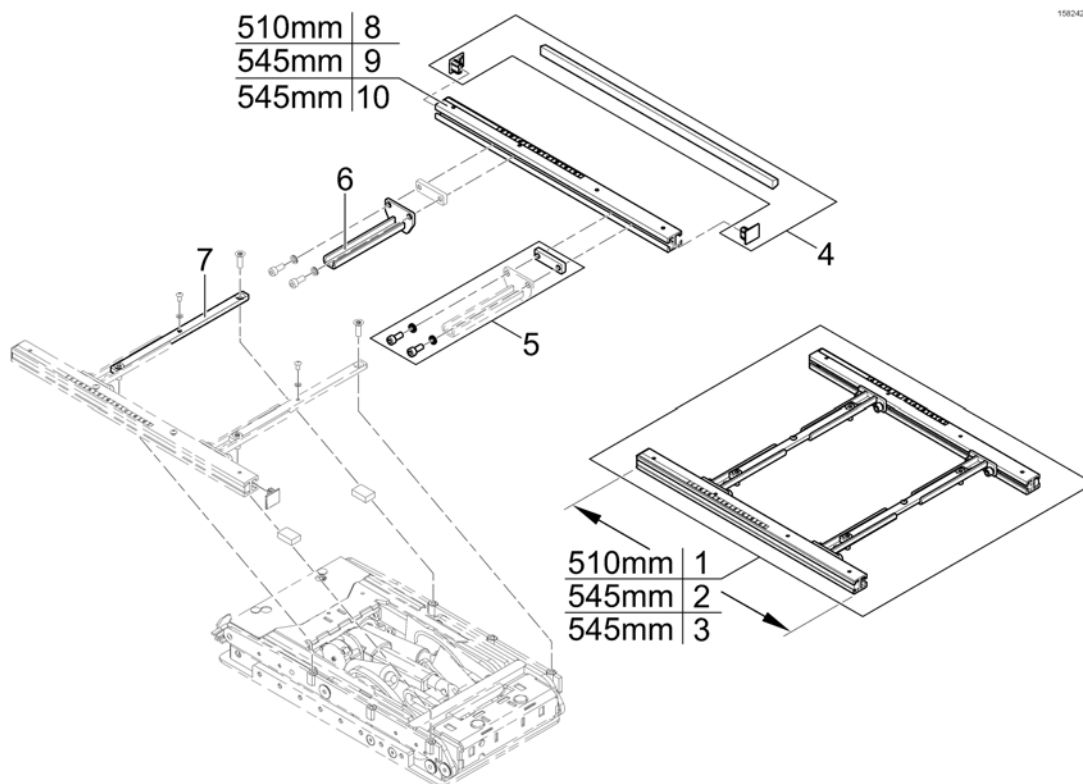

(Telescopic Seat Frame for Tilt 30° / Lifter)

1	SP1572993	(Seatframe 510mm, pre set up to SW 430mm, cpl.)	1
2	SP1582230	(Seatframe 545mm, pre set up to SW 430mm, cpl.)	1
3	SP1582742	(Seatframe 600mm, pre set up to SW 430mm, cpl.)	1
4	SP1571810	(Sealing strap with plugs)	1
5	SP1571811	(Groove stone with mounting parts)	1
6	SP1567720	VELCRO SETEADAPTER MODULITE	1
7	SP1567008	(Middle Rail)	1
8	SP1588443	C-PROFIL SETE 51 CM LANG MODULITE	1
9	SP1588444	C-PROFIL SETE 44 CM LANG MODULITE	1
10	SP1588445	C-PROFIL SETE 60CM LANG MODULITE	1