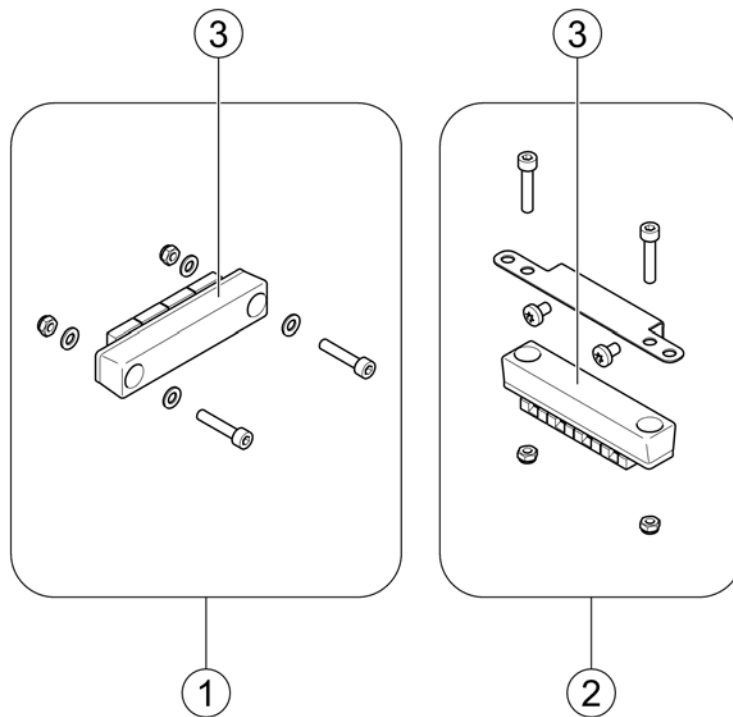

(Dual Control with brackets - Modulite Seat)

1583353.no

1	6001425	(ACS dual control) [1291/1292]	1
2	-	(Remote Bracket Dual Control for Modulite Seat)	1

(ACS Cables & Accessories)

-	(Bus-Cables ACS)	0
-	(Light Cable ACS)	0
-	(T-Adapter - Modulite Seat)	0
-	(T-Adapter (Ultra Low Maxx Seat))	0
-	(Tilt Sensors - Ultra Low Maxx Seat)	0
-	(Programming Kits)	0
-	(Magnetkey for Remotes)	0