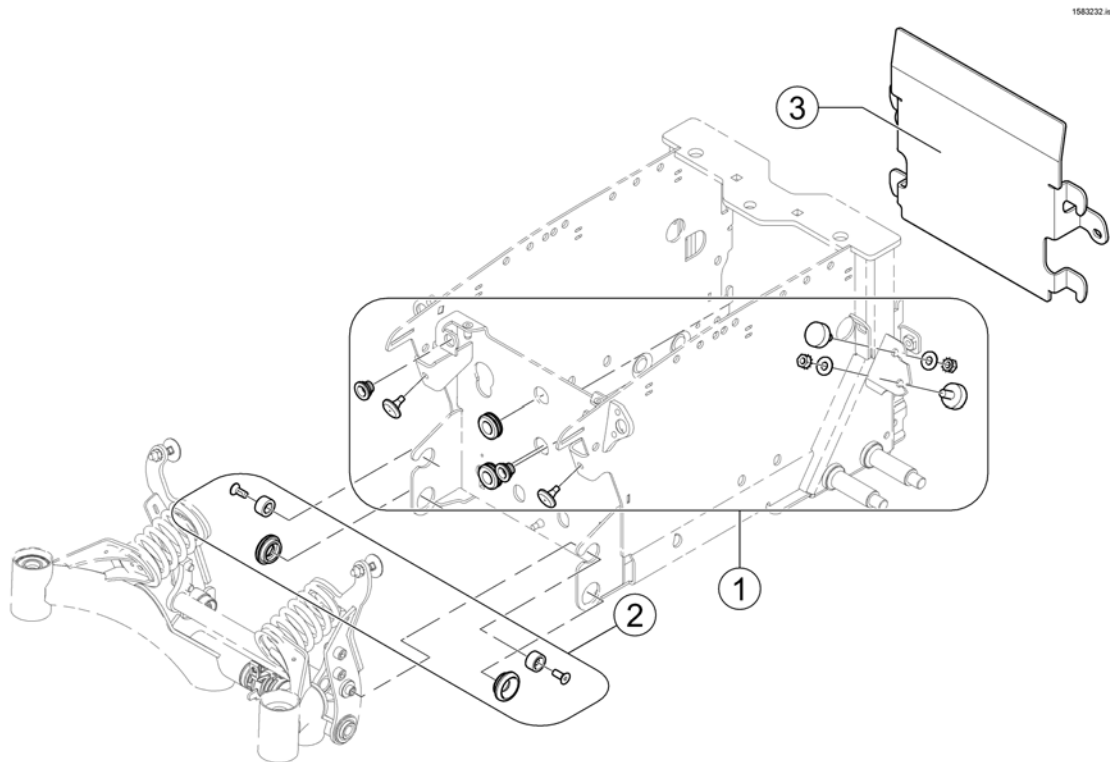

(Battery Box Hardware)

1	SP1523179	BATTERIBOKS TDX EXTRA GUMMIPAD OG FORINGER	1
2	SP1523193	FESTE HODESTØTTE BAKRE TDX	1
3	SPTRX8891	(Recessed Battery door for Anterior Tilt mounted Ultra Low Maxx Seat)	1
3	SP1589636	(Recessed Battery Door for Anterior Tilt mounted Ultra Low Maxx Seat & Low Rider Option)	1