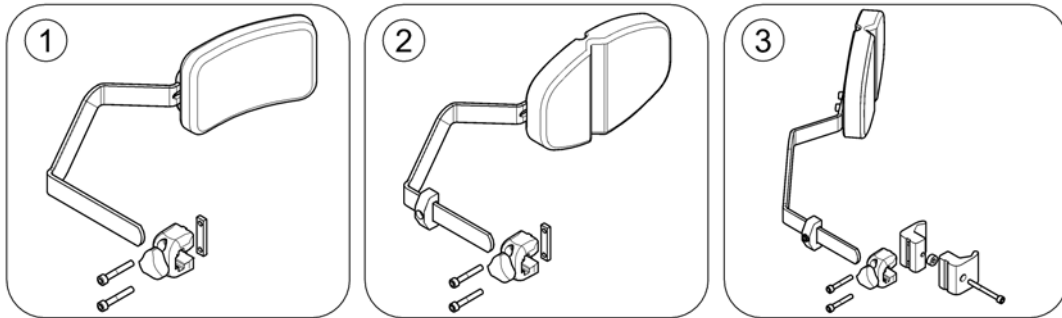

1	-	(Lateral supports, Flex3 backrest)	1
2	-	(Lateral supports, Flex3 backrest - multi adjustable)	1
3	-	(Lateral supports, Flex3 backrest (tension adjustable) - multi adjustable)	1