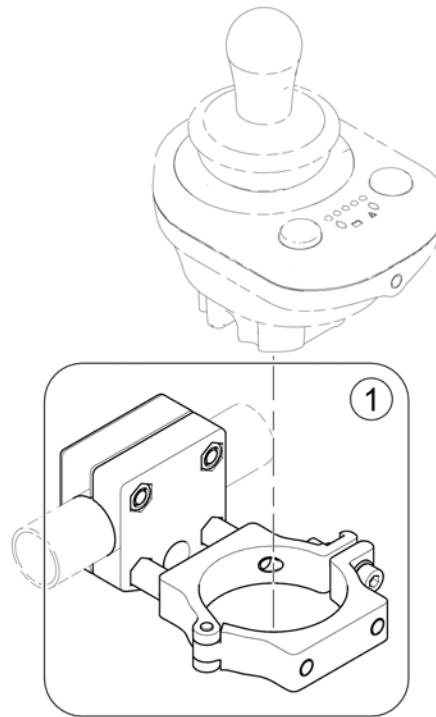

1 SP1586988

(Remote DX2-ACU)

1

(Bracket, Compact Dual Control - Ultra Low Maxx Seat)

1588512.no

1 SP1586795

HOLDER STYREBOKS DUAL CONTROL

1