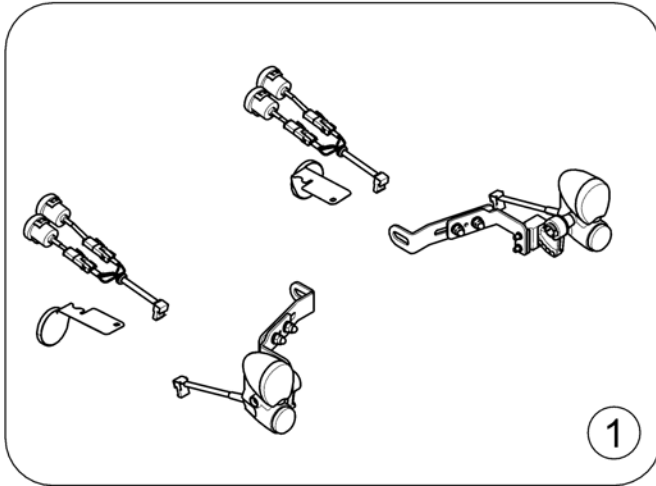

(Lightsystem)

1582964.iso

1	-	(Lightsystem LED) [1437]	1
2	-	(Lightsystem german Homologation) [1367]	1