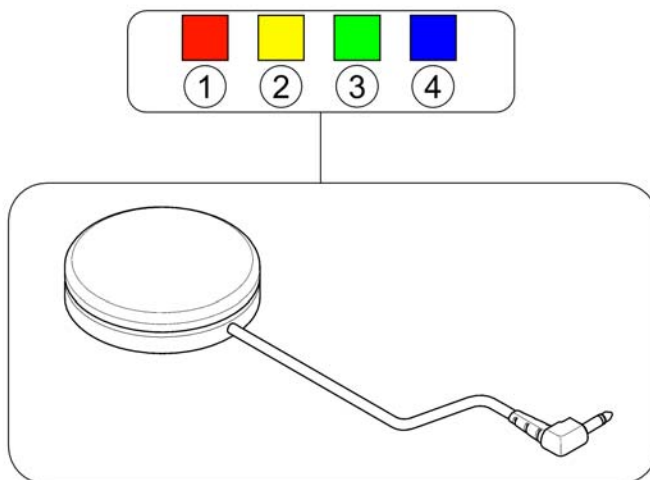

(Buddy Button)

1603438.sas

1	5813964	BUDDY BUTTONS RØD MOOVER MED PILOT+ <i>[1685]</i>	1
2	P30093	(Buddy Button yellow) <i>[1686]</i>	1
3	P30092	(Buddy Button green) <i>[1687]</i>	1
4	P30089	(Buddy Button blue) <i>[1690]</i>	1