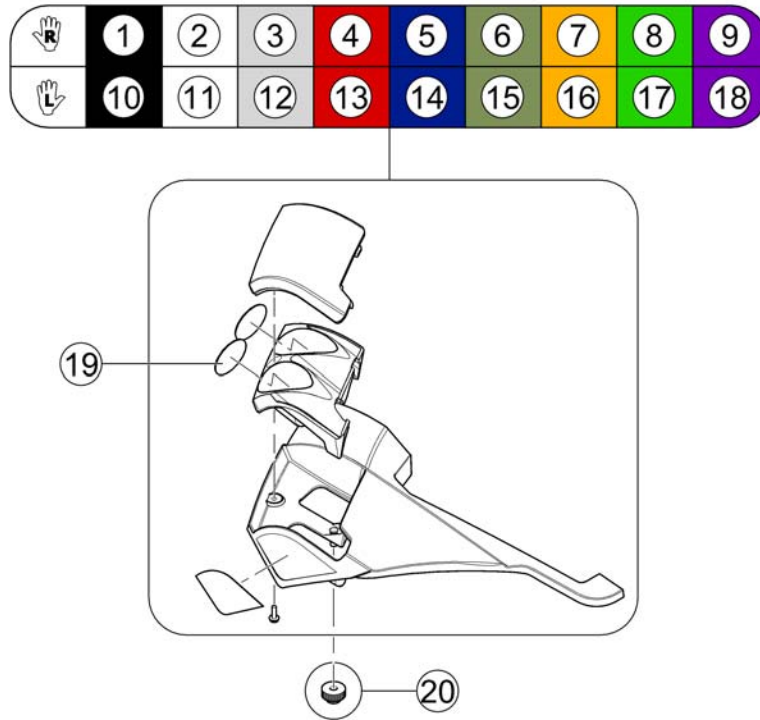

(Bezel Shroud)

1583256 Rev

1	SP1179237	(Coloured Bezel Shroud RH w/ Mount Wet Black)		1
2	SP1179238	(Coloured Bezel Shroud RH w/ Mount Artic White)		1
3	SP1179239	(Coloured Bezel Shroud RH w/ Mount Electric Silver)		1
4	SP1179240	(Coloured Bezel Shroud RH w/ Mount Electric Red)		1
5	SP1179241	(Coloured Bezel Shroud RH w/ Mount Electric Blue)		1
6	SP1179242	(Coloured Bezel Shroud RH w/ Mount Aviator Green)	→ 30.06.2015	1
7	SP1179243	(Coloured Bezel Shroud RH w/ Mount Desert Orange)	→ 30.06.2015	1
8	SP1588779	(Coloured Bezel Shroud RH w/ Mount Jade Green)	01.07.2015 →	1
9	SP1588780	(Coloured Bezel Shroud RH w/ Mount Transparent Purple)	01.07.2015 →	1
10	SP1179244	(Coloured Bezel Shroud LH w/ Mount Wet Black)		1
11	SP1179245	(Coloured Bezel Shroud LH w/ Mount Artic White)		1
12	SP1179246	(Coloured Bezel Shroud LH w/ Mount Electric Silver)		1
13	SP1179247	(Coloured Bezel Shroud LH w/ Mount Electric Red)		1
14	SP1179248	(Coloured Bezel Shroud LH w/ Mount Electric Blue)		1
15	SP1179249	(Coloured Bezel Shroud LH w/ Mount Aviator Green)	→ 30.06.2015	1
16	SP1179250	(Coloured Bezel Shroud LH w/ Mount Desert Orange)	→ 30.06.2015	1
17	SP1588781	(Coloured Bezel Shroud LH w/ Mount Jade Green)	01.07.2015 →	1
18	SP1588782	(Coloured Bezel Shroud LH w/ Mount Transparent Purple)	01.07.2015 →	1
19	SP1540286	(Reflector-Kit (4pcs), red, Dia. 28mm)		1
20	SP1607356	(Knurled Nut, plastic M5)		1