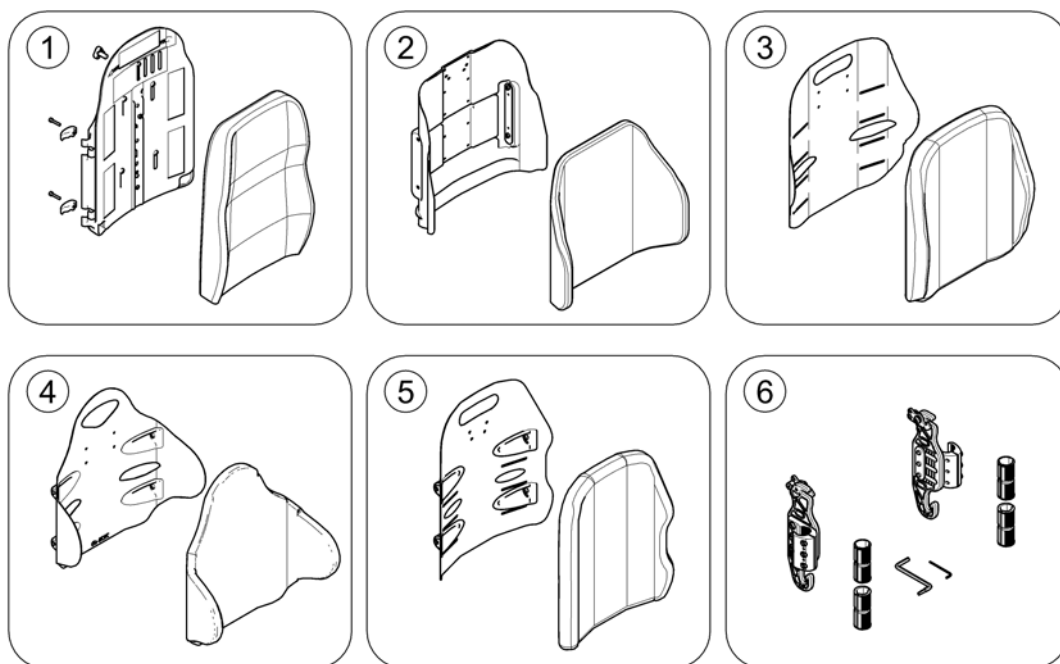

(Backrest Cushions)

1588915.no

1	-	(Flex 3 / Laguna)		1
2	-	(Matrx Posture Back)		1
3	-	(Matrx Elite T/R Back)	01.07.2015 →	1
4	-	(Matrx Elite Deep Back)	01.07.2015 →	1
5	-	(Matrx Elite (Full) Back)		1
6	-	(Mounting Hardware for Matrx backrests)		1