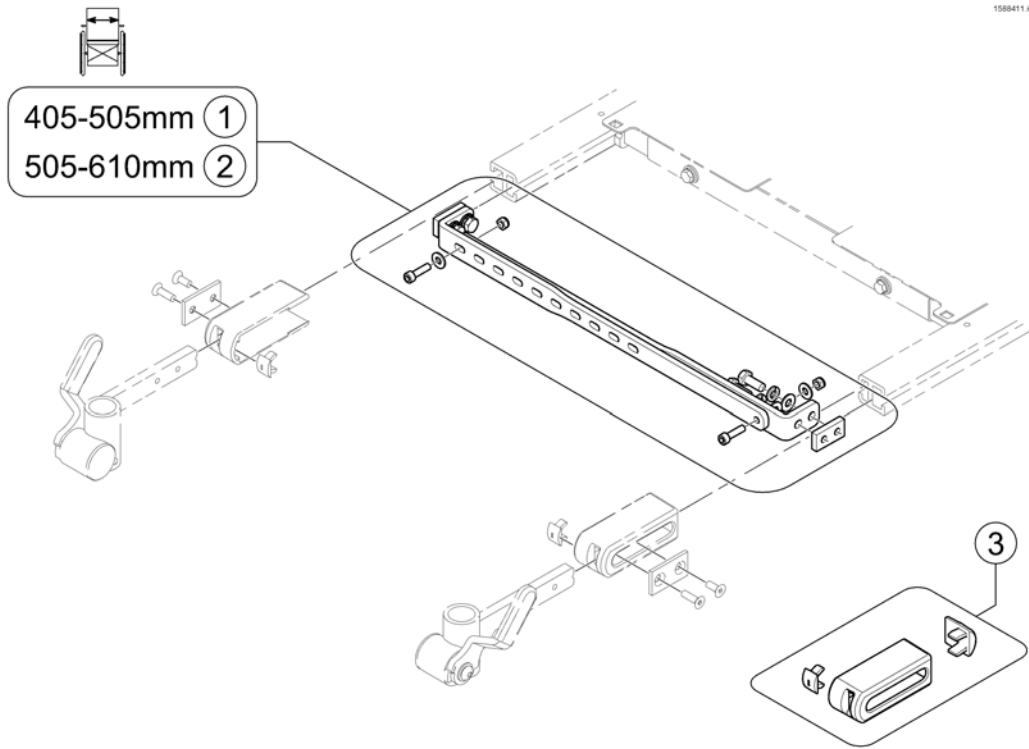

1	SPTRC2098	(Cross brace SW 405-505mm (16-20"))	1
2	SPTRC2099	(Cross brace SW 505-610mm (19-24"))	1
3	SPTRC2061	(End cap kit)	1