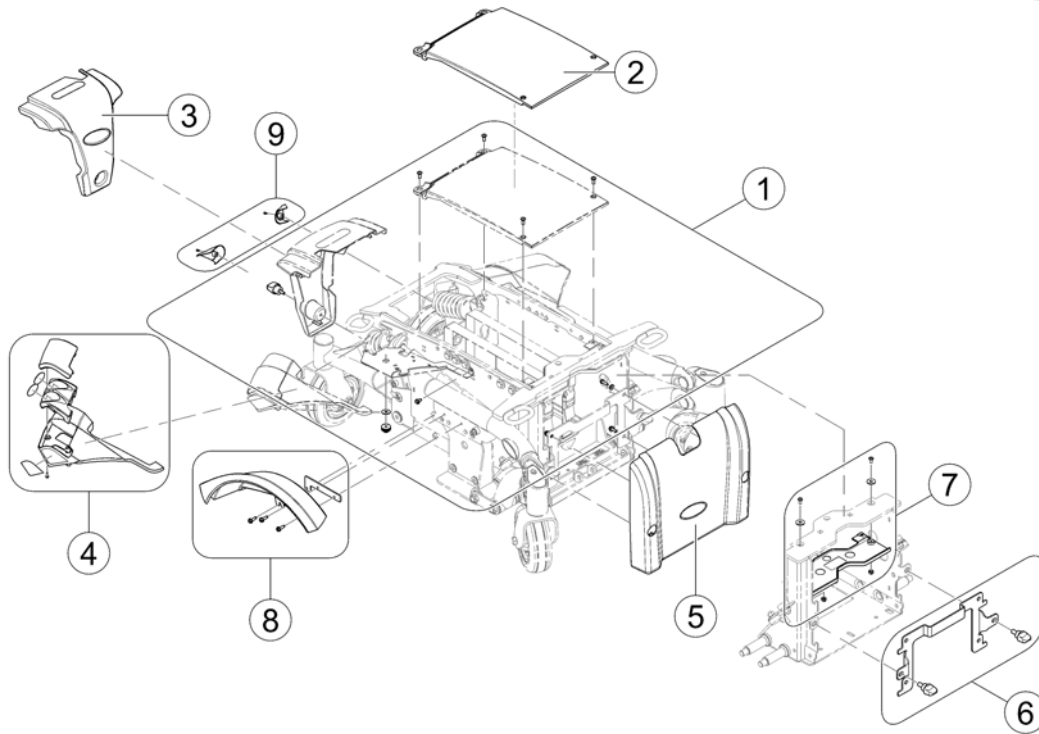

(Shrouds Narrow Base)

1583238.00

1	SP1179326	(Kit, Shroud Hardware)	1
2	SP1174634	(Shroud, Center, black - Narrow Base)	1
3	-	(Rear Shrouds Narrow Base)	1
4	-	(Bezel Shroud)	1
5	-	(Front Shroud Narrow Base)	1
6	SP1179897	(Front Shroud, Bracket & Hardware - Narrow Base)	1
7	SP1179738	(Isolation Shroud Assy - Narrow Base)	1
8	-	(Fender)	1
9	-	(Rear Caps)	1