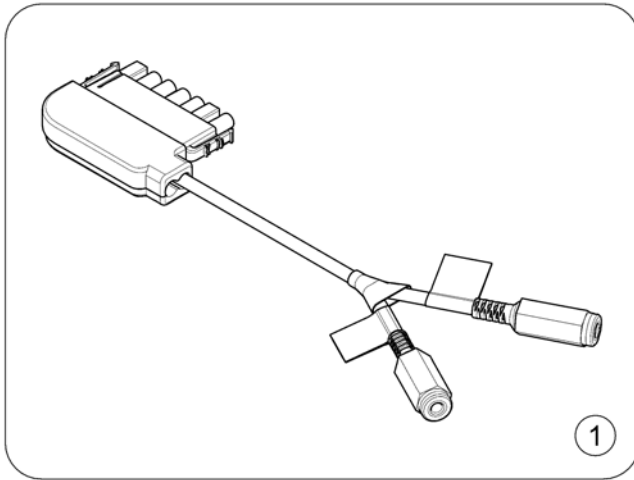

(4-way Expansion Block, LiNX, GLM-CONX4 (single part))

1

1028154.no

1	-	(Accessory cables)	1
2	-	(10-way switch & brackets)	1
3	-	(Buddy Button)	1
4	-	(Piko Button)	1

(Accessory cables)

1608109-00

1	SP1637339	(Accessory cable LiNX (w/o lifter))	1
2	SP1608269	(Accessory cable LiNX (with lifter))	1