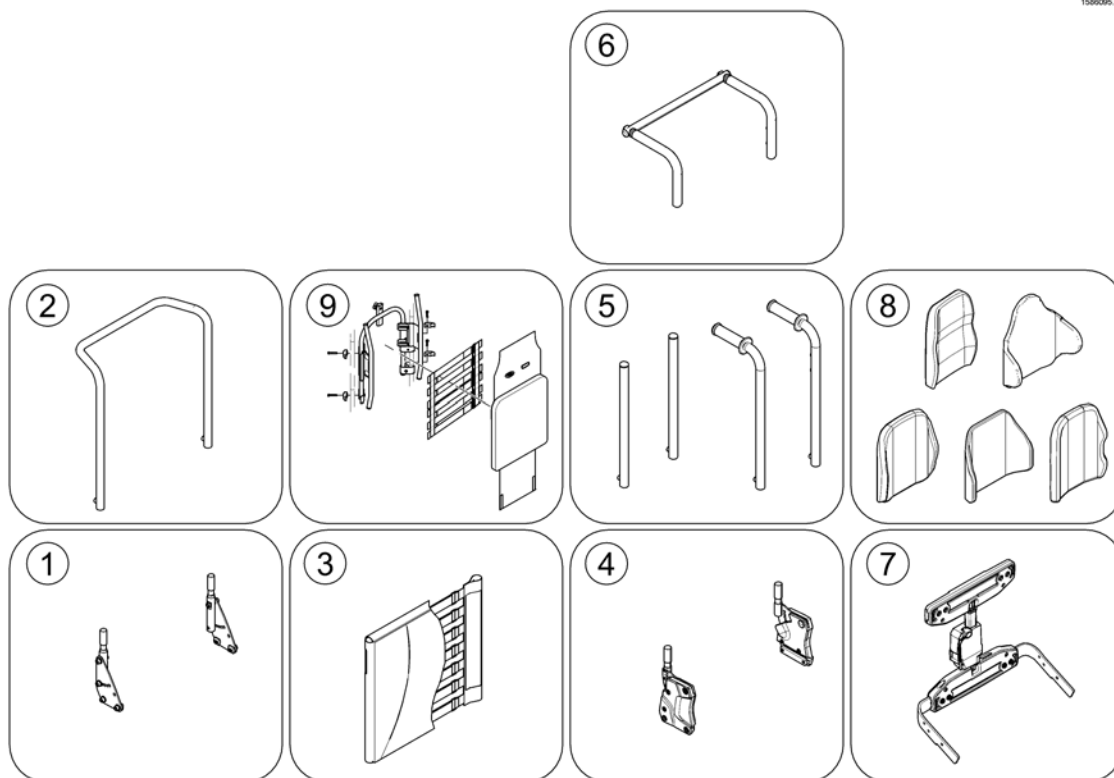

(Backrest for Modulite Seat)

1566095.no

1	-	(Support for Backrest Frame) [0975+2161]	1
2	-	(Backrest Frame) [2161]	1
3	-	(Sling Back, tension adjustable) [2171]	1
4	-	(Backrest support)	1
5	-	(Backposts) [2162/2163]	1
6	-	(Connection tube) [1307]	1
7	-	(Back Recliner / Stabilization bracket) [0977]	1
8	-	(Backrest Cushions)	1
9	-	(Flex3 back, tension adjustable) [2179]	1