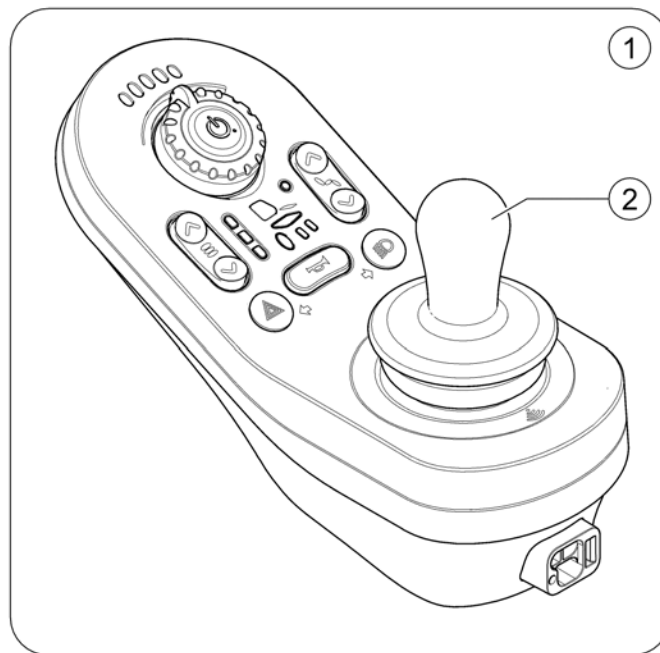

1605135 iso

1	SP1602806	(LiNX Remote DLX-REM110 - Drive Only)	1
2	SP1607776	(Joystick Knob)	1

1	SP1602825	(LiNX Remote DLX-REM211 - Drive and Actuators)	1
2	SP1607776	(Joystick Knob)	1

(Remote REM216)

1605137.indd