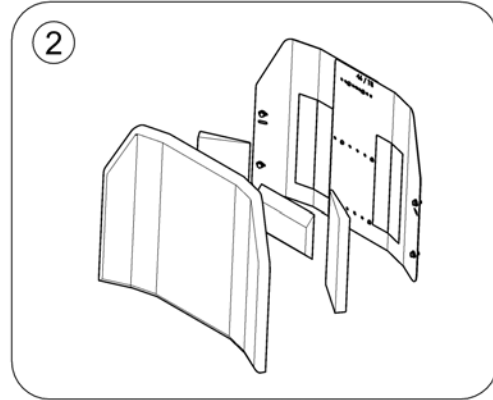

(High Back)

1588155.lin

High Back

1	-	(Backrest Hardware)	1
2	-	(Backrest Cushions)	1

1	SPTRC2136	(High Back Interface Kit SW 405-505mm (16-20"))	1
2	SPTRC2137	(High Back Interface Kit SW 505-610mm (19-24"))	1
3	SPTRC2188	(Push Bars SW 405-505mm (16-20"))	1
4	SPTRC2190	(Push Bars SW 505-610mm (19-24"))	1
5	SPTRX8497	(High Back Center Plate SW 405-505mm (16-20"))	1
6	SPTRX8655	(High Back Center Plate SW 505-610mm (19-24"))	1
7	SPTRX7883	(Linear Bearing)	4