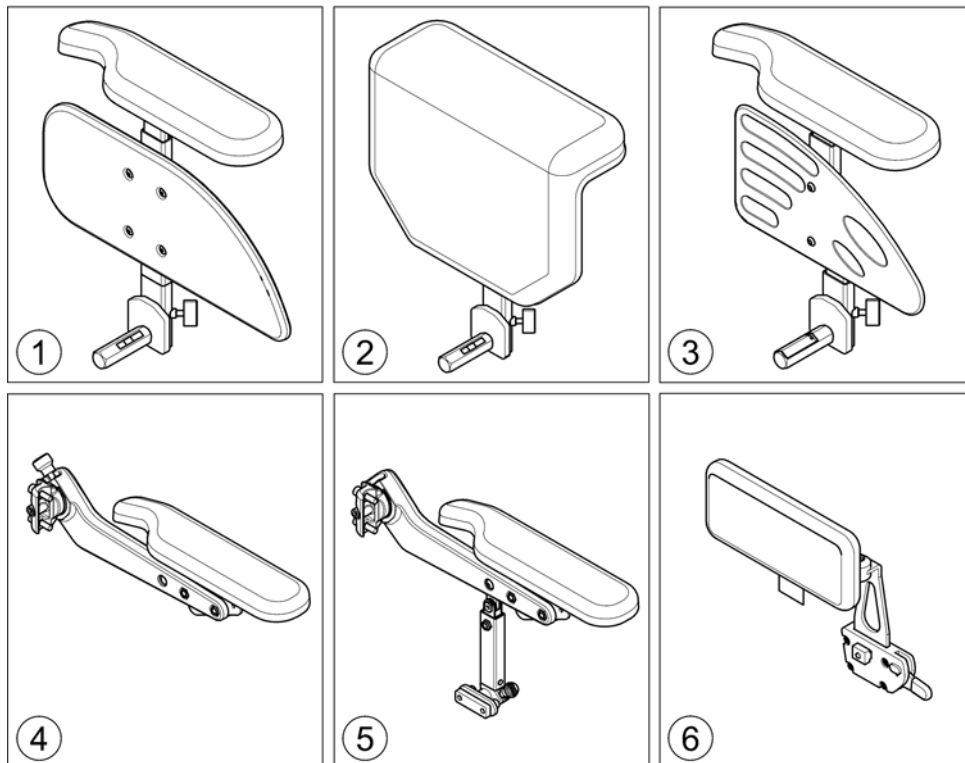

(Armrests for Modulite Seat)

1571738.ilo

1	-	(T-Armrest) [2191+2195/2196/2197]	1
2	-	(Padded Armrest) [2198]	1
3	-	(Inrigged Armrest) [2183+2195/2196/2197/2199]	0
4	-	(Flip-Up Armrest) [2193+2195/2196/2197/2199]	0
5	-	(Following Armrest) [2192/2194+2195/2196/2197/2199]	0
6	-	(Hip Support) [2184/2185/2186/2187/2188/2189]	0