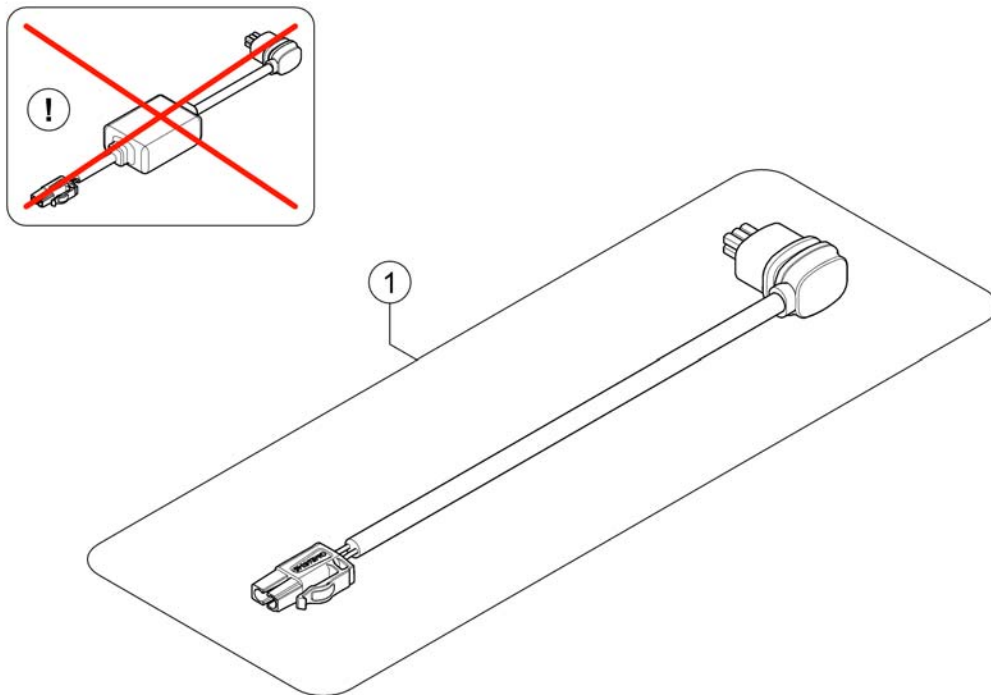

(Light Cable)

160623 iso

1 SP1603336

(LiNX Light cable)

1

1	SP1604507	(LiNX Sensor Cable Lifter/Tilt Module - 300mm)	1
2	SP1576062	(Extension Cable - 1100mm)	1

(Actuator Cable)

1505463 iso