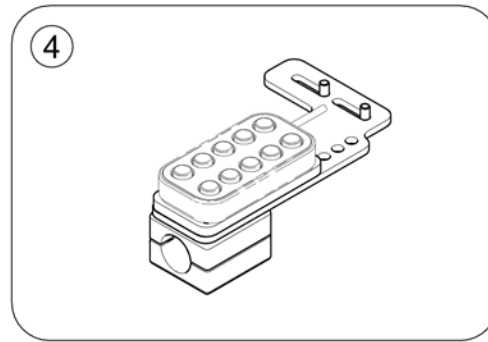

1608155.kim

1	-	(10-way switch)	1
2	-	(Bracket, front)	1
3	-	(Bracket, opposite side)	1
4	-	(Bracket, rear)	1