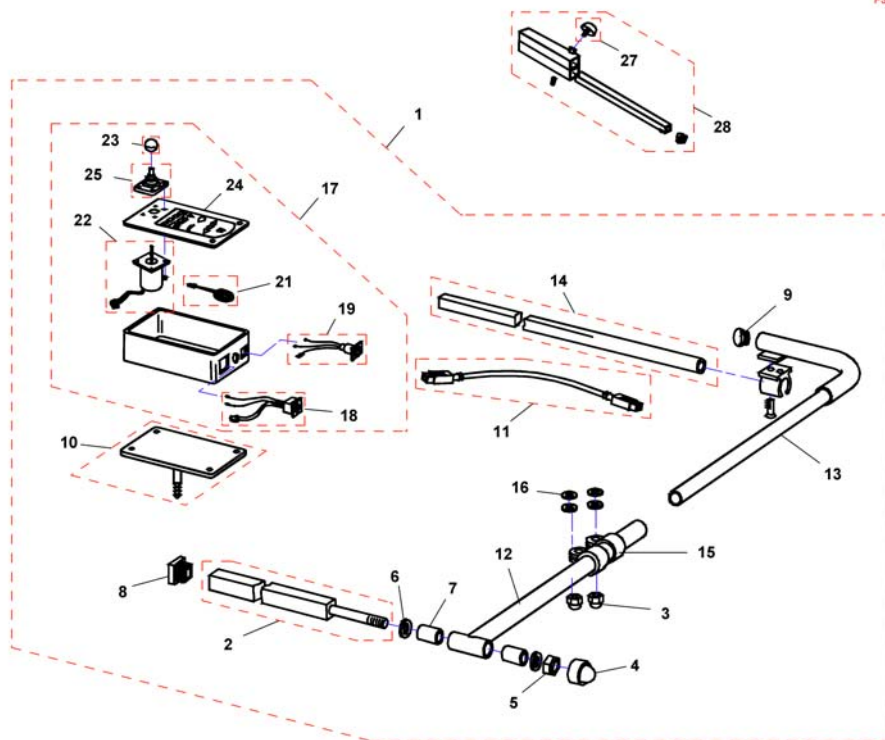

(Centre control REM 41)

F383057.dwg

1	SP1530588	DX-REM41 MED SENTERFESTE TDX	1
1	SP1530589	(CENTRAL STEERING CPL., SWING-AWAY LH, REM41-D)	1
2	Z177024.00	FESTE F MITTSTYRNING,	1
3	F60208	(Cap nut DIN1587-M08 zc)	1
4	L01037	(Sks Nut Cap M12)	1
5	F20106	MUTTER SEKSKANT SELVLÅSENDE G40	1
6	G00104	SKIVE 13X24X2,5 G40	1
7	Z17032A	(Bush Rd. 19 X 3.5 X 25)	1
8	L01055	ENDESTYKKE FESTEBR.	1
9	L01008	(Tube End Plug SI 22)	1
10	Z183216.P40	FESTE F MANBOX MITTST,	1
11	1559862	KABEL BUS 1,7 M	1
12	Z183089.00	BREDD JUST ARM MITTST,	1
13	Z183086.00	ÄNDRÖR HÖ, STORM	1
13	Z183092.00	ÄNDRÖR VÅ, STORM	1
14	H281005A.00	(Support rail, chrome plated)	1
15	5006720	KLEMME 22MM TDX	1
16	G00106	SKIVE M8 DRIVHJUL MIRAGE	1
17	SP1527930	BORDSTYRING DX-REM41-D DOLPHIN MASTER	1
18	P41108	KONTAKT BUS KABEL DX-REM41	1
19	P41106	LADEKONTAKT REM41	1
21	P30493	(HORN)	1
22	GSM55120	(ACS-remote WITH 180MM CABLE)	1
23	L36999	(Joystick Knopf Standard Ball)	1
24	-	(No longer available.)	0
25	Z183001A	JOYSTICK GUMMI ACS	1
26	Z183289	SENTERSTYRT STØTTE RØR KPL	1
27	L31001	VINGSKRUV M 6X10 GARANT G24 S	1
28	Z183289	SENTERSTYRT STØTTE RØR KPL	1