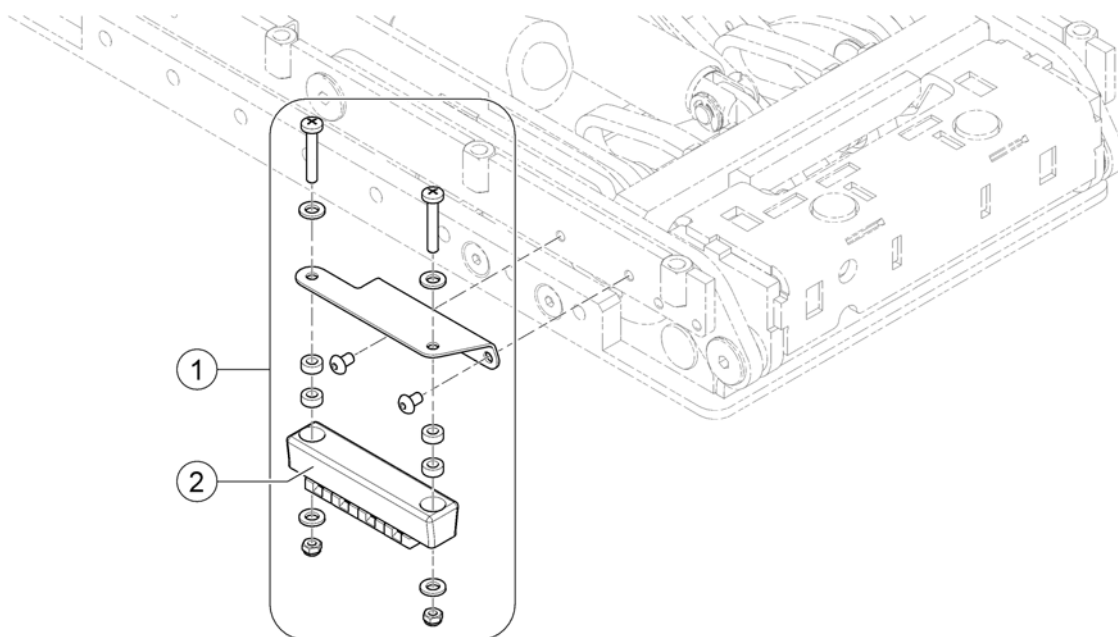

(T-Adapter (Low Rider))

1039745.no

1	SP1608410	(T-Adapter, cpl. (Low Rider only))	1
2	P10072	(Bus 4-way socket (T-Adapter))	1