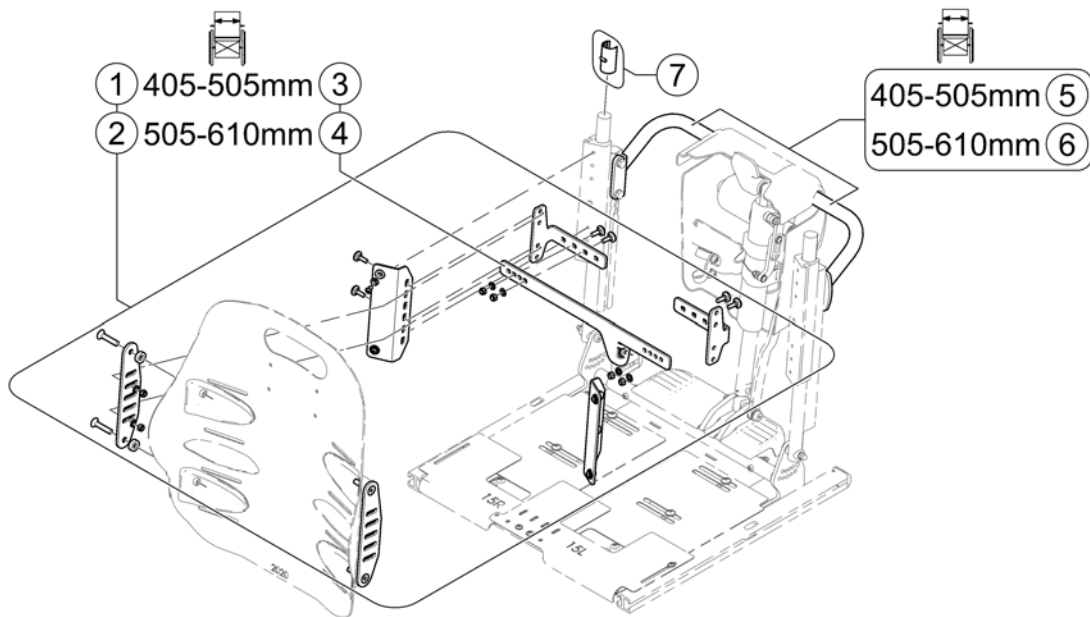

(Matrx Back)

1588242 Rev

Matrx Back

1	-	(Backrest Hardware)	1
2	-	(Posture Back)	1
3	-	(Elite T/R Back)	1
4	-	(Elite Deep Back)	1
-	-	(Privacy Flaps)	1

1	SPTRC1951	(Matrx Back Interface Kit SW 405-505mm (16-20"))	1
2	SPTRC2095	(Matrx Back Interface Kit SW 505-610mm (19-24"))	1
3	SPTRX8299	(Matrx Center Plate SW 405-505mm (16-20"))	1
4	SPTRX8779	(Matrx Center Plate SW 505-610mm (19-24"))	1
5	SPTRC2188	(Push Bars SW 405-505mm (16-20"))	1
6	SPTRC2190	(Push Bars SW 505-610mm (19-24"))	1
7	SPTRX7883	(Linear Bearing)	1