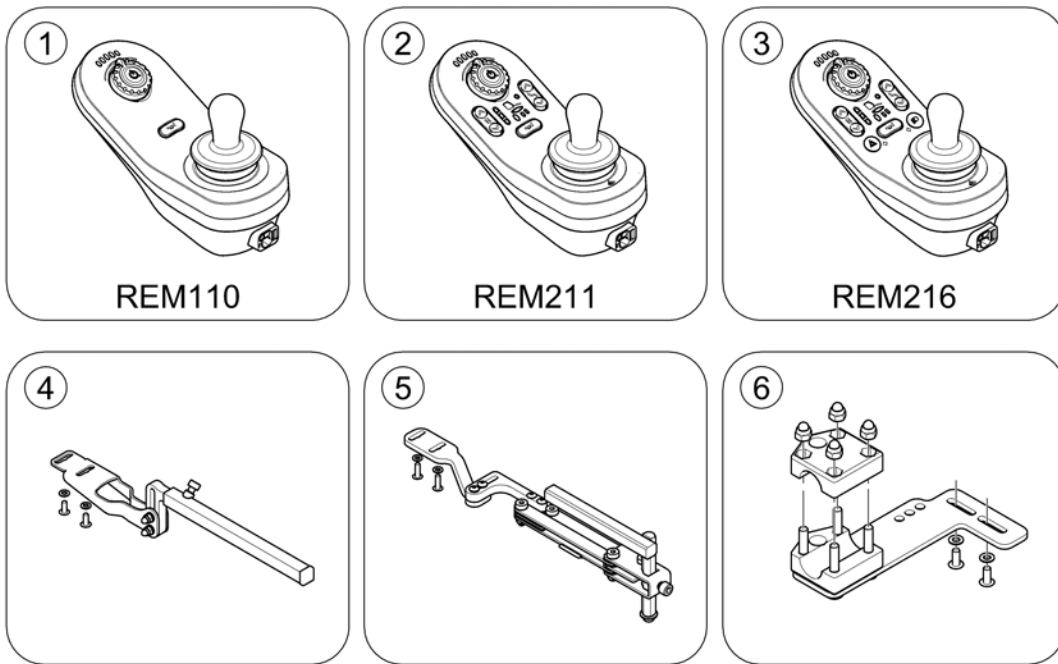

(Remotes & Brackets)

1605187.jpg

1	-	(Remote REM110)	1
2	-	(Remote REM211)	1
3	-	(Remote REM216)	1
4	-	(Remote Bracket, Standard)	1
5	-	(Remote Bracket, Swing away)	1
6	-	(Remote Bracket, Attendant)	1