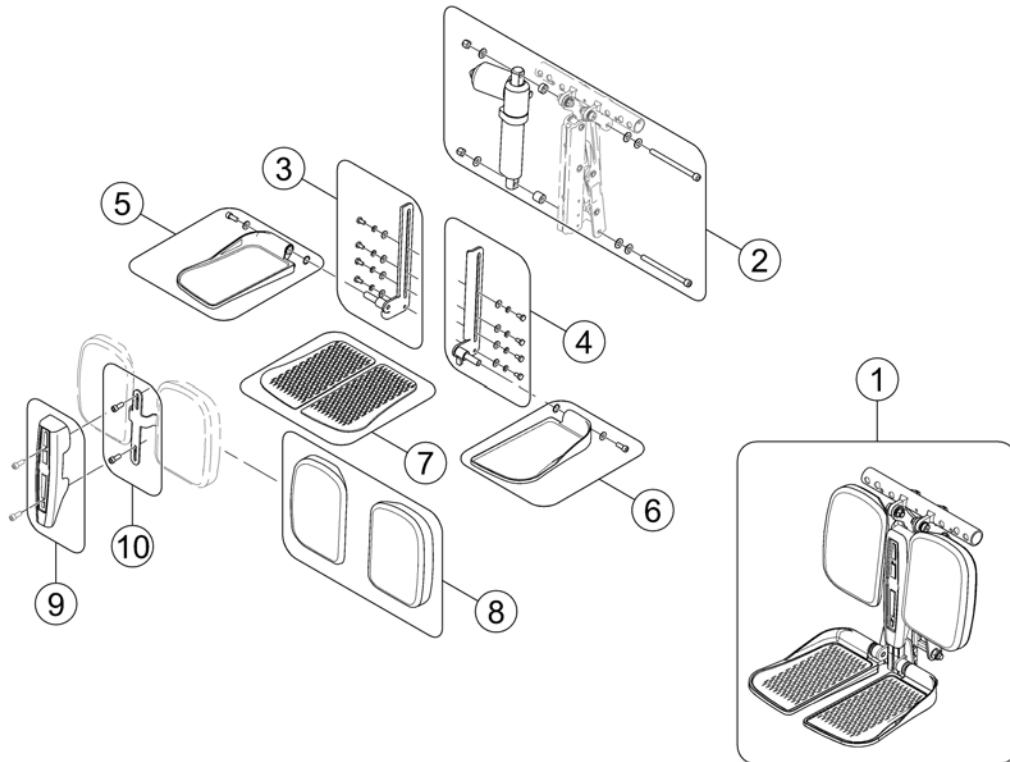

(Central Legrest pow. LNX (=> 2016-06-30))

1583894.kso

-	SP1541677	(Adaptercable 300mm) <i>For chairs with lifter</i>	1
-	SP1543012	(Adaptercable 1200mm) <i>For chairs without lifter</i>	1
1	-	(No longer available - please refer to Replacement Info for which part is to be used instead.) <i>SP1571959 & SP1571882 obsolete - Replacement: SPTRC1946</i>	1
2	SP1543031	(Legrest actuator, cpl. with mounting hardware)	1
3	SP1543035	(Footplate mount, RH)	1
4	SP1543034	(Footplate mount, LH)	1
5	SP1543037	FOTPLATE MEDIUM LNX VE FOTSTØTTE LNX	1
6	SP1543036	FOTPLATE MEDIUM LNX HØ BENSTØTTE LNX	1
7	SP1163375	MATTE FOTPLATE LNX BENSTØTTE LNX	1
8	SP1543033	(Calfpads (pair))	1
9	SP1543032	DEKSEL LNX BENSTØTTE LNX BENSTØTTE	1
10	SP1579985	(Calf Plate Bracket)	1