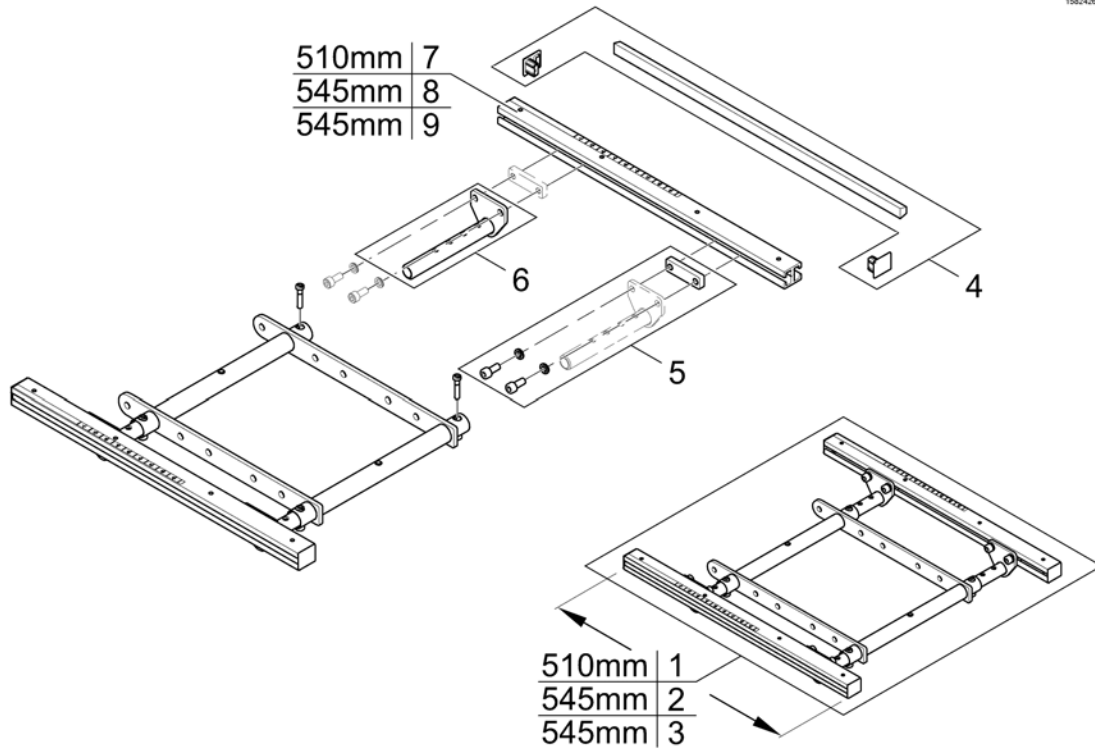

(Telescopic Seat Frame for man. / pow. 20° Tilt)

1582426.iss

1	SP1572978	(Seatframe 510mm, cpl., pre set up to SW 43cm)	1
2	SP1582217	(Seatframe 545mm, cpl., pre set up to SW 43cm)	1
3	SP1582741	(Seatframe 600mm, cpl., pre set up to SW 43cm)	1
4	SP1571810	(Sealing strap with plugs)	1
5	SP1571811	(Groove stone with mounting parts)	1
6	SP1555400	(Adjustment Tube)	1
7	SP1588443	C-PROFIL SETE 51 CM LANG MODULITE	1
8	SP1588444	C-PROFIL SETE 44 CM LANG MODULITE	1
9	SP1588445	C-PROFIL SETE 60CM LANG MODULITE	1