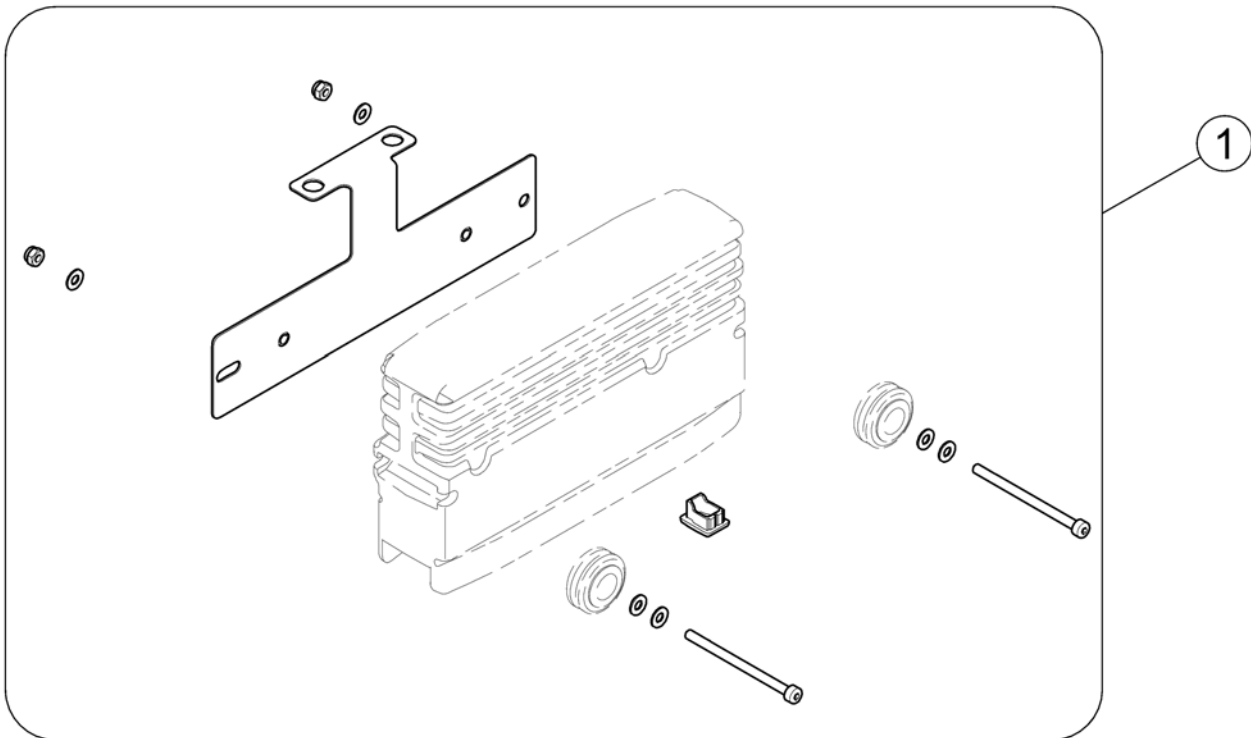

Invacare® TDX-SP2 Lowrider, TDX-SP2 NB | Elektronik
(Bracket for Power Modul - Narrow Base)

1583338.iso

1 SP1583339

(Bracket Power Modul)

1