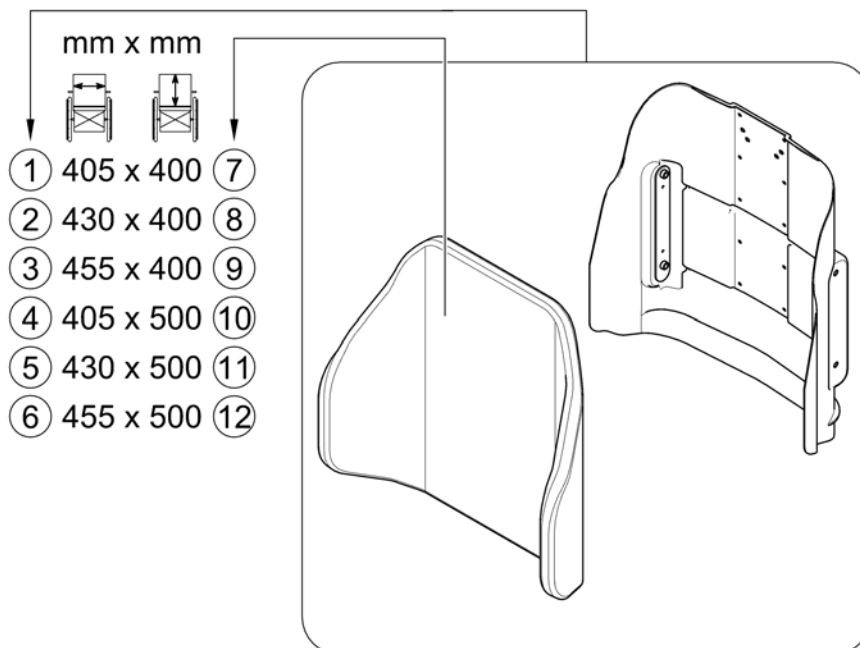

(Posture Back)

158204 no

Posture Back

1	SP1515727	(Posture Back 405x400mm (16x16"), cpl.)	1
2	SP1515729	(Posture Back 430x400mm (17x16"), cpl.)	1
3	SP1515731	(Posture Back 455x400mm (18x16"), cpl.)	1
4	SP1515728	Elite PB Back 405x500mm MATRX	1
5	SP1515730	(Posture Back 430x500mm (17x20"), cpl.)	1
6	SP1515732	(Posture Back 455x500mm (18x20"), cpl.)	1
7	1544896	Ryggtrekk Posture Back s b40,5 rh40,5	1
8	1544899	Ryggtrekk Posture Back t rekk sb43 rh40,5	1
9	1544995	Ryggtrekk Posture Back s b45,5 rh40,5	1
10	1544897	Ryggtrekk Posture Back s b40,5 rh50,5	1
11	1544982	Ryggtrekk Posture Back t rekk sb43 rh50,5	1
12	1544996	Ryggtrekk Posture Back s b45,5 rh50,5	1