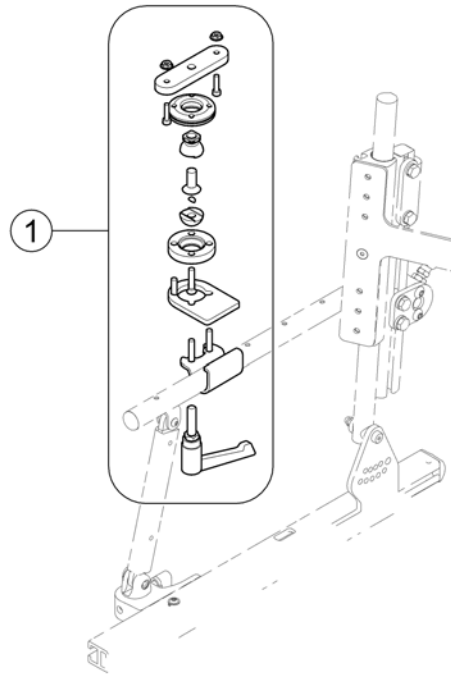

1 SPTRC1938

(MACES Armpad Holder Kit, Multi Axis)

1