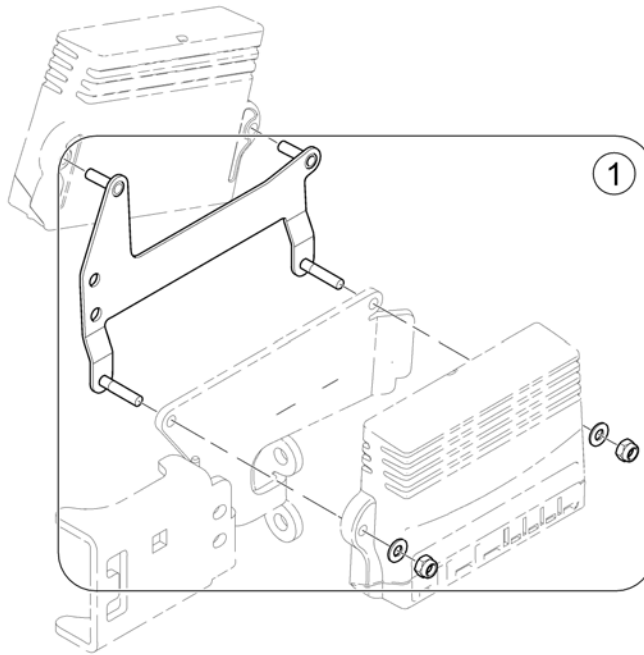

1 SP1584343

(Bracket ACTs (Ultra Low Maxx Seat))

1