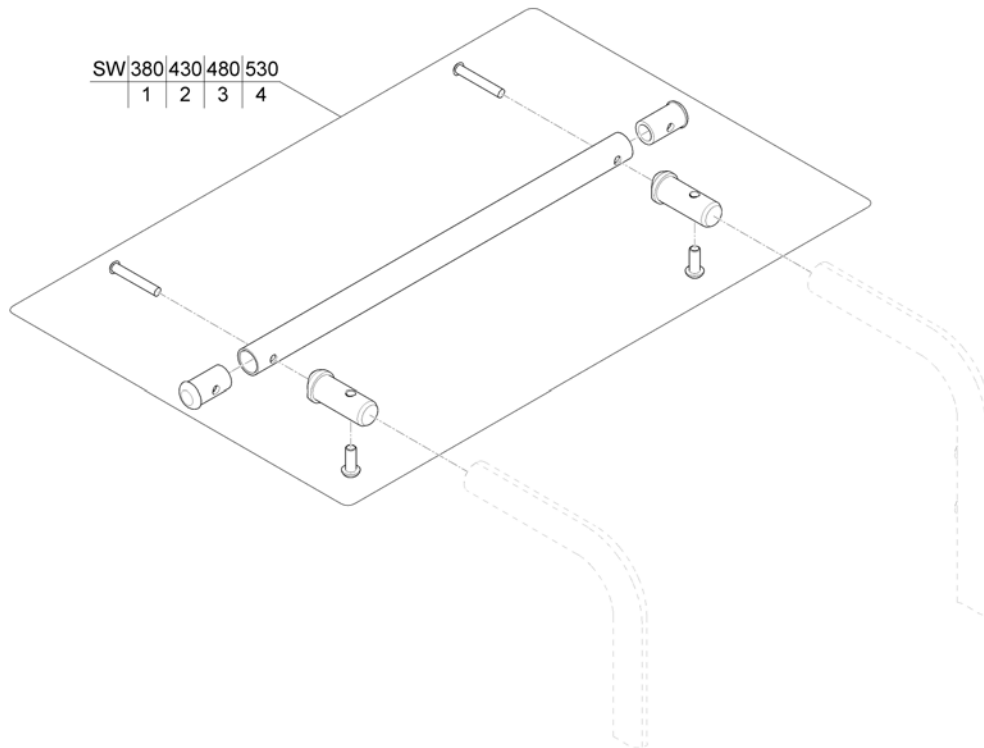

(Connection tube)

1571835 no

1	SP1570370	KJØREBØYLE MODULITE SB38 MODULITE	1
2	SP1570371	KJØREBØYLE SB43 MODULITE STORM4	1
3	SP1570372	BRAKETT RYGG SB48 LS1 MODULITE	1
4	SP1570373	KJØREBØYLE SB53 MODULITE STORM4 TDXSP2	1