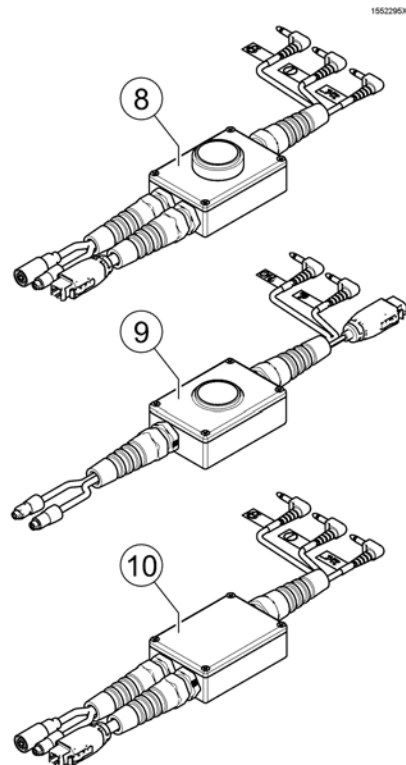

(Small Chincontrol)

1	1448705	$HAKESTYRING KPL MONT EKSTRA JOYSTICK	1
1	1421770	(Chin control G80/G90, cpl.)	1
1	SP1544255	(Chin control G91, cpl.)	1
2	Z183282	(Joystick, DX-RJM (with Binder plug, 4-pole))	1
3	Z183265	BRUK GJS26826 DYNAMICS	1
4	1442943	(Switchjoystick for REM 24 SD, cpl.)	1
4	Z183283	(Switchjoystick G80/G90, cpl.)	1
4	SP1544250	(Switchjoystick for G91S, cpl.)	1
5	SP1552294	(Switchjoystick bracket)	1
6	SP1552295	(Joystick clamp)	1
7	L32901	SPAK M8 STORM4	1
8	SP1442944	(Harness Chin Control for REM 24 SD)	1
8	1442963	$KABELSTAMME VERTIKAL SWINGAWAY HAKESTYRING	1
9	Z183275	(Harness Chin Control for G80/G90)	1
10	SP1541715	(Harness Chin Control for G91S)	1