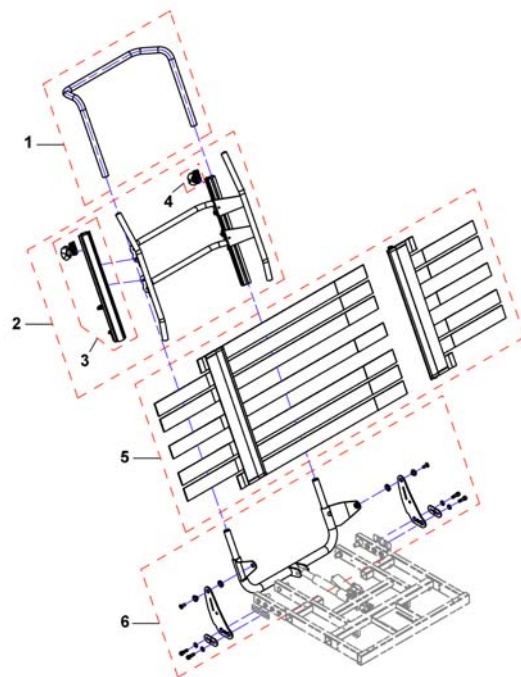

(Backrest)

1	SP1543082	(Support tube, SW49)	1
1	SP1543081	(Support tube, SW55)	1
1	SP1543080	(Support tube, SW61)	1
2	SP1551199	(Backrest frame, cpl., SW49)	1
2	SP1526824	(Backrest frame, cpl., SW55)	1
2	SP1526823	(Backrest frame, cpl., SW61)	1
3	1445848	RYGGRØR TIL VELCRO KPL FLEX 3	1
4	5253088	LÅSKLOSS KPL F RYGGRØR REA COMFORT	1
-	1508867	(Cover SW49, dartex grey) <i>not shown</i>	1
-	SP1526459	(Backrest upholstery SW 55 cm) <i>not shown</i>	1
-	1526424	(Cover, Lateral 700X500, Dartex Grey) <i>not shown</i>	1
5	1445694	RYGGTREKK BORRELÅS STILL BAR RYGG BELLIS AZALEA	1
5	SP1526308	(Backrest, tension adjustable, SW 55 - 61cm)	1
6	SP1544310	(Backrest bracket, cpl., SW49)	1
6	SP1544311	(Backrest bracket, cpl., SW55)	1
6	SP1544312	(Backrest bracket, cpl., SW61)	1