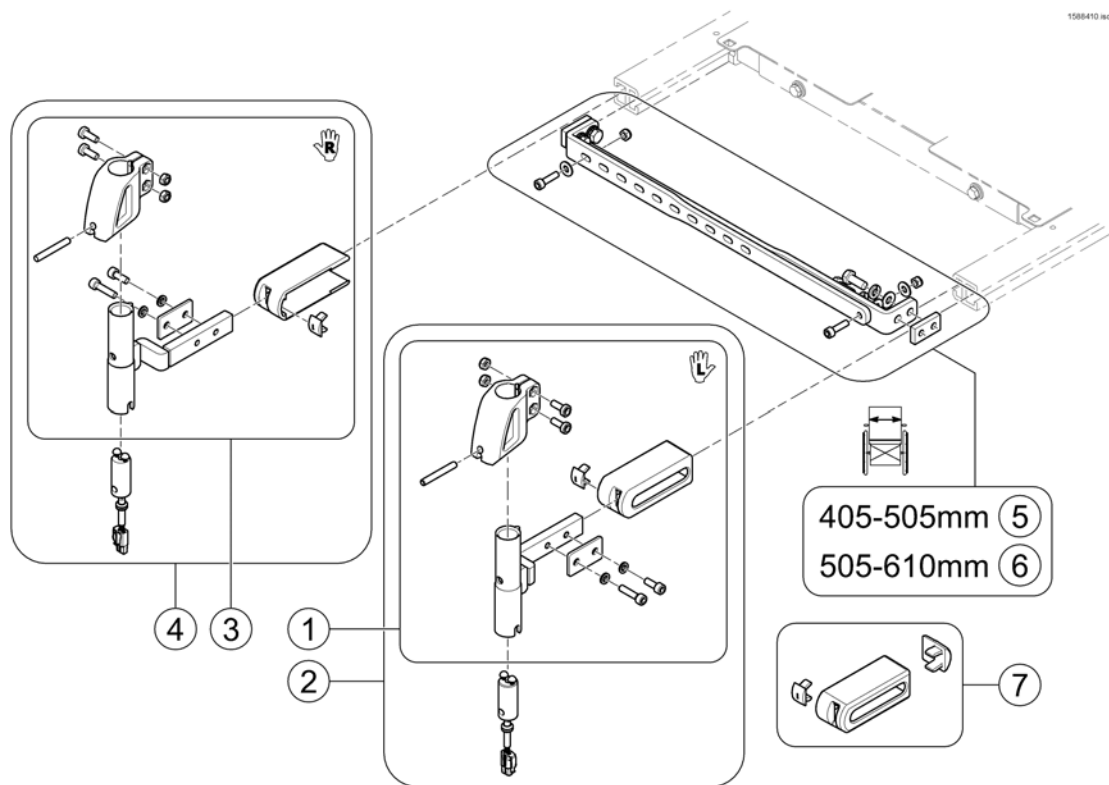

1	SP1586651	BENSTØTTE OVERDEL MAN KPL VE	1
2	SP1587187	BENSTØTTE OVERDEL EL KPL VE	1
3	SP1586706	BENSTØTTE OVERDEL MAN KPL HØ	1
4	SP1587186	(Legrest Support Vari RH el. cpl.)	1
5	SPTRC2098	(Cross brace SW 405-505mm (16-20"))	1
6	SPTRC2099	(Cross brace SW 505-610mm (19-24"))	1
7	SPTRC2061	(End cap kit)	1