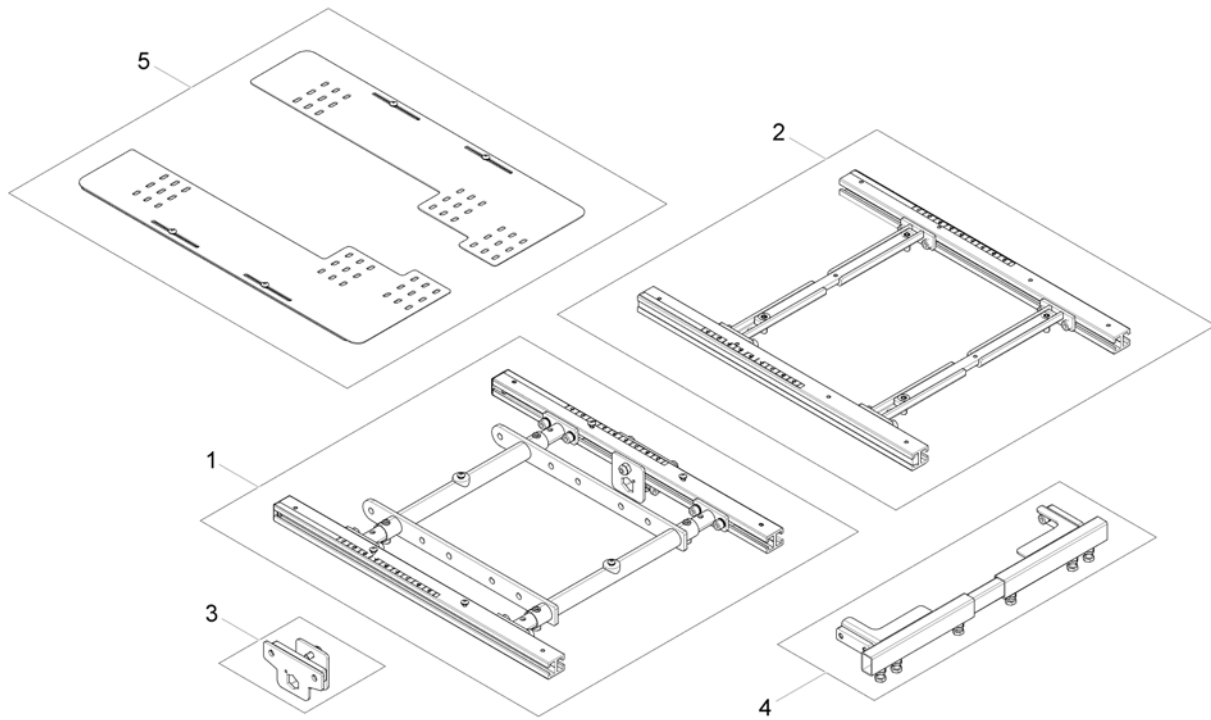

(Telescopic Seat Frame and Universal Adapter)

1581864 iso

1	-	(Telescopic Seat Frame for man. /pow. 20° Tilt)	1
2	-	(Telescopic Seat Frame for Tilt 30° / Lifter)	1
3	-	(Armrest Bracket)	1
4	-	(Legrest Support)	1
5	-	(Adapter Kit for Universal Seat)	1