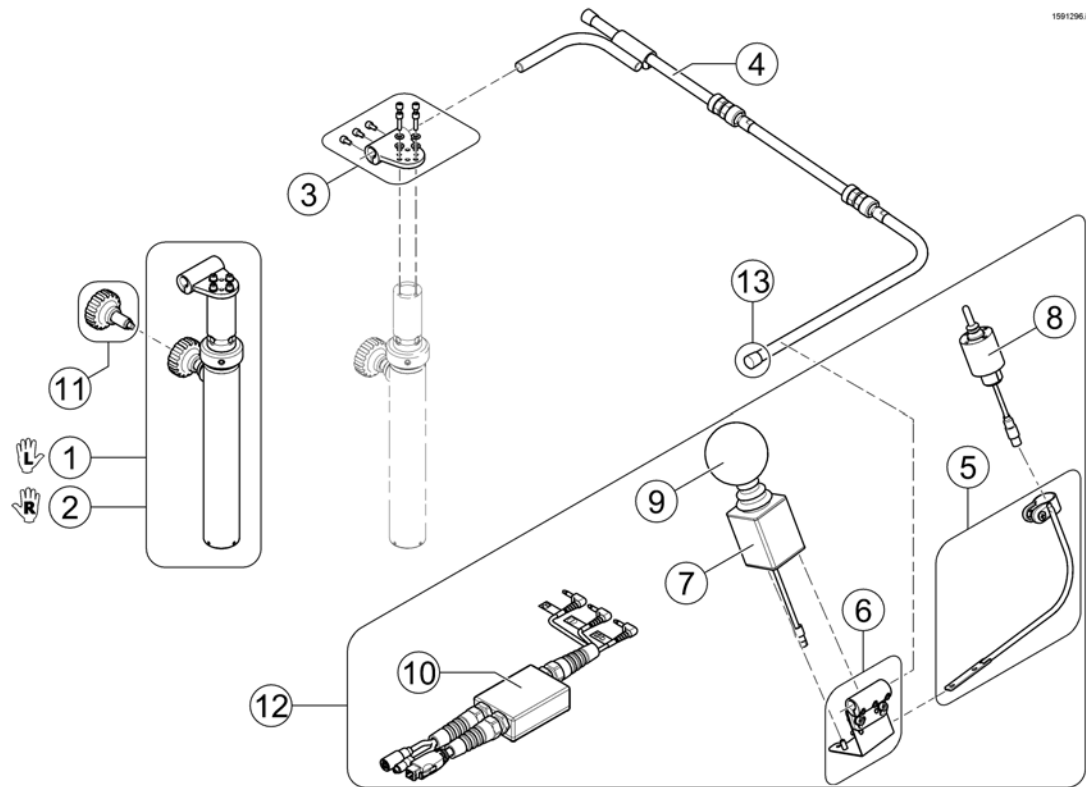

(Chin Control manual - Details)

-	SP1605661	(Fixation Kit (cable ties, spiral coiled tube & end caps))	01.04.2016 →	1
1	SP1577456	(ASM Chin Control man. LH, cpl.)		1
2	SP1591293	(ASM Chin Control man. RH, cpl.)		1
3	SP1589144	(Rod cylinder connection chin, cpl.)		1
4	SP1605660	(Joystick Rod Assy)	01.04.2016 →	1
5	SP1589146	(Mounting arm for Switch Joystick)		1
6	SP1589142	(Mounting hardware for DX-RJM, cpl.)		1
7	Z183282	(Joystick, DX-RJM (with Binder plug, 4-pole))		1
8	1442943	(Switchjoystick for REM 24 SD, cpl.)		1
8	SP1544250	(Switchjoystick for G91S, cpl.)		1
9	Z183265	BRUK GJS26826 DYNAMICS		1
10	SP1442944	(Harness Chin Control for REM 24 SD)		1
10	SP1541715	(Harness Chin Control for G91S)		1
11	SP1580666	(Adjustment Handle)		1
12	SP1601528	(Kit, Joysticks & Harness for REM 24 SD)		1
12	SP1601529	(Kit, Joysticks & Harness for G91S)		1
13	SP1602721	(End cap A12, black)	01.04.2016 →	2