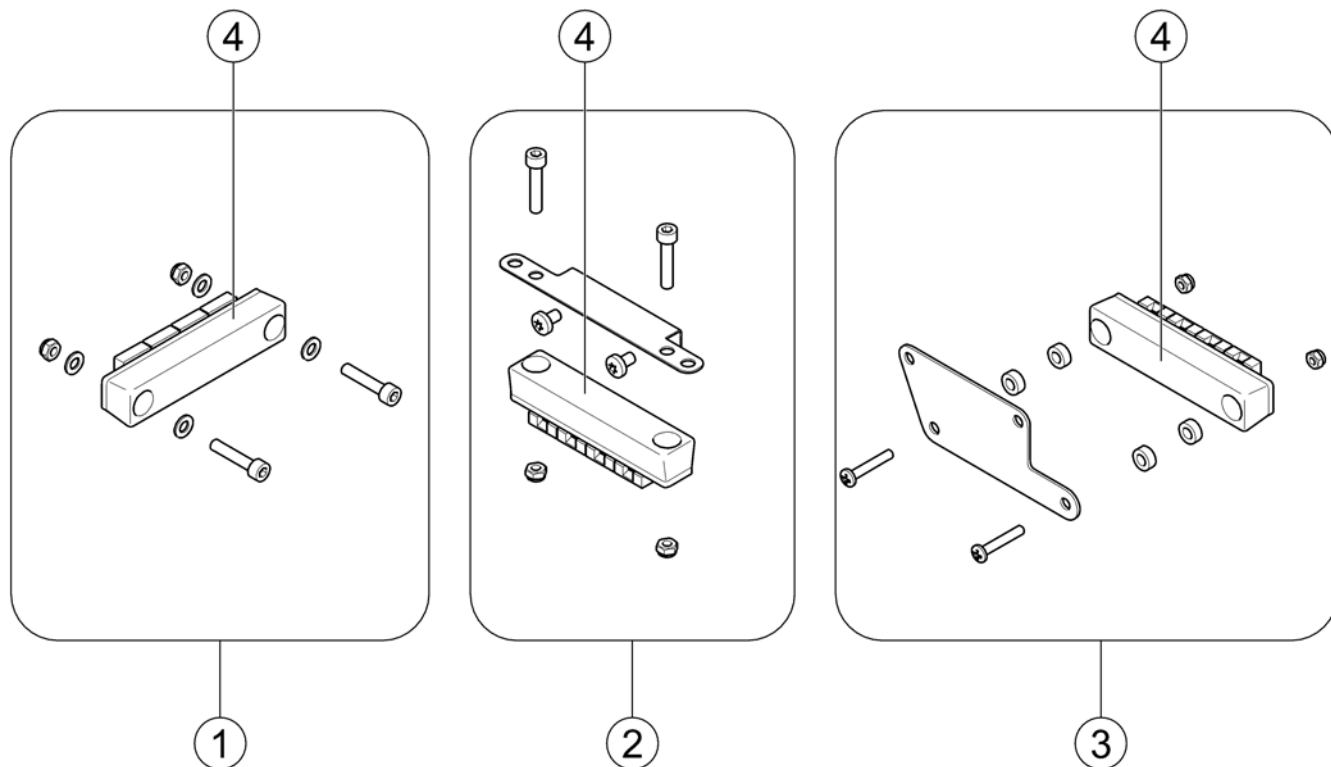

(T-Adapter (Modulite & Max Seat))

1583359.iso

1	SP1571826	(T-Adapter - Modulite Seat)	1
2	SP1569958	(Bracket T-Adapter - Modulite Seat with MBL-Modul)	1
3	SP1580691	(T-Adapter - Max Seat)	1
4	P10072	(Bus 4-way socket (T-Adapter))	1