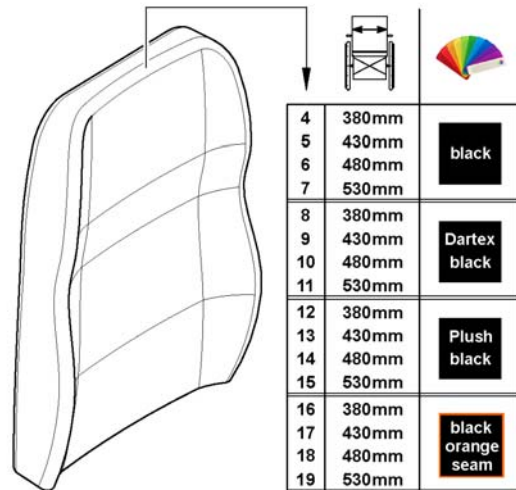

Laguna

1	SP1568489	FLEX3 RYGG TIL MODULITE STORM4 TDX [2172]	1
2	SP1572321	(Clamps)	1
3	1497411	RATT M12 LANG KPL NAKKE/HODESTØTTE	1
4	SP1529585	RYGGPUTE EASYADAPT SB38 STORM4 M SORT [2173+2151]	1
5	SP1529586	RYGGPUTE EASYADAPT SB43 STORM4 STD SORT [2173+2151]	1
6	SP1529587	RYGGPUTE EASYADAPT SB48 STORM4 SORT [2173+2151]	1
7	SP1529596	RYGGPUTE EASYADAPT SB53 STORM4 M SORT [2173+2151]	1
8	SP1529538-TR26	(Backrest Cushion Laguna / EasyAdapt, Dartex black - SW 380mm) [2173+2152]	1
9	SP1529539-TR26	(Backrest Cushion Laguna / EasyAdapt, Dartex black - SW 430mm) [2173+2152]	1
10	SP1529540-TR26	(Backrest Cushion Laguna / EasyAdapt, Dartex black - SW 480mm) [2173+2152]	1
11	SP1529545-TR26	(Backrest Cushion Laguna / EasyAdapt, Dartex black - SW 530mm) [2173+2152]	1
12	SP1529538-TR35	(Backrest Cushion Laguna, Plush black - SW 380mm) [2173+2154]	1
13	SP1529539-TR35	(Backrest Cushion Laguna, Plush black - SW 430mm) [2173+2154]	1
14	SP1529540-TR35	(Backrest Cushion Laguna, Plush black - SW 480mm) [2173+2154]	1
15	SP1529545-TR35	(Backrest Cushion Laguna, Plush black - SW 530mm) [2173+2154]	1
16	SP1529538	RYGGPUTE LAGUNA 37CM SORT M ORANG SØM [2173+2153]	1
17	SP1529539	RYGGPUTE LAGUNA 43CM SORT M ORANG SØM [2173+2153]	1
18	SP1529540	RYGGPUTE LAGUNA 48CM SORT M ORANG SØM [2173+2153]	1
19	SP1529545	RYGGPUTE LAGUNA 50CM SORT M ORANG SØM [2173+2153]	1