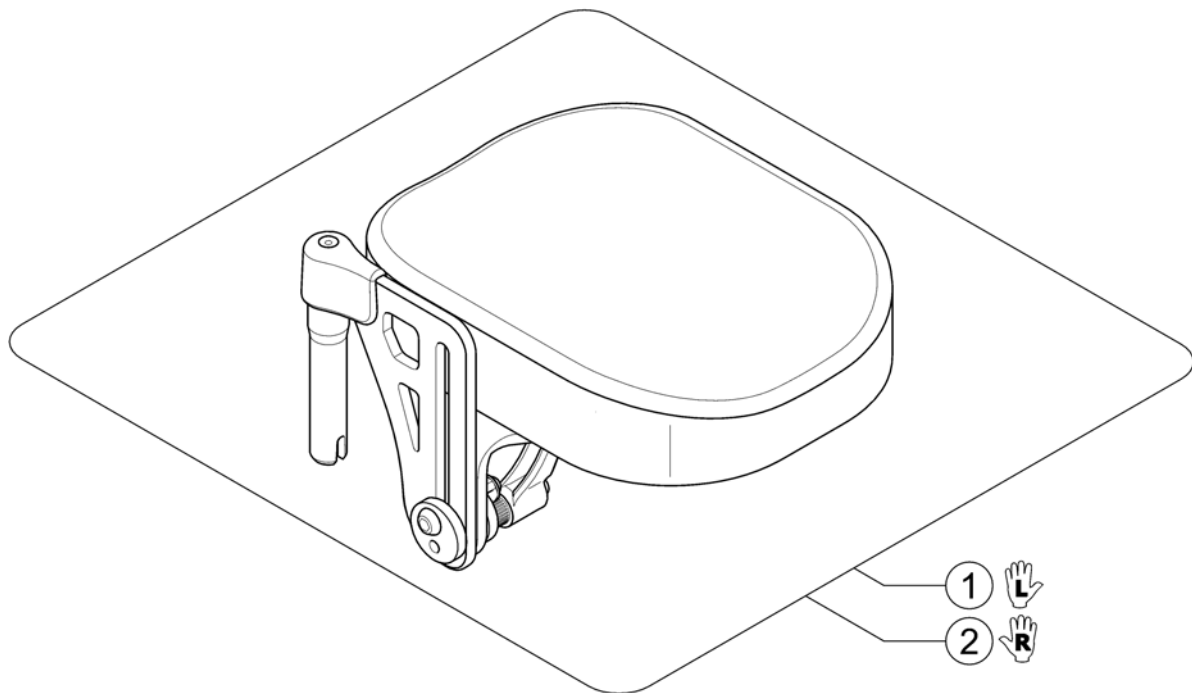

1	1442991	AMP STØTTE VE KPL 11" [0555]	1
2	1442990	AMP STØTTE HØ KPL 11" [0554]	1