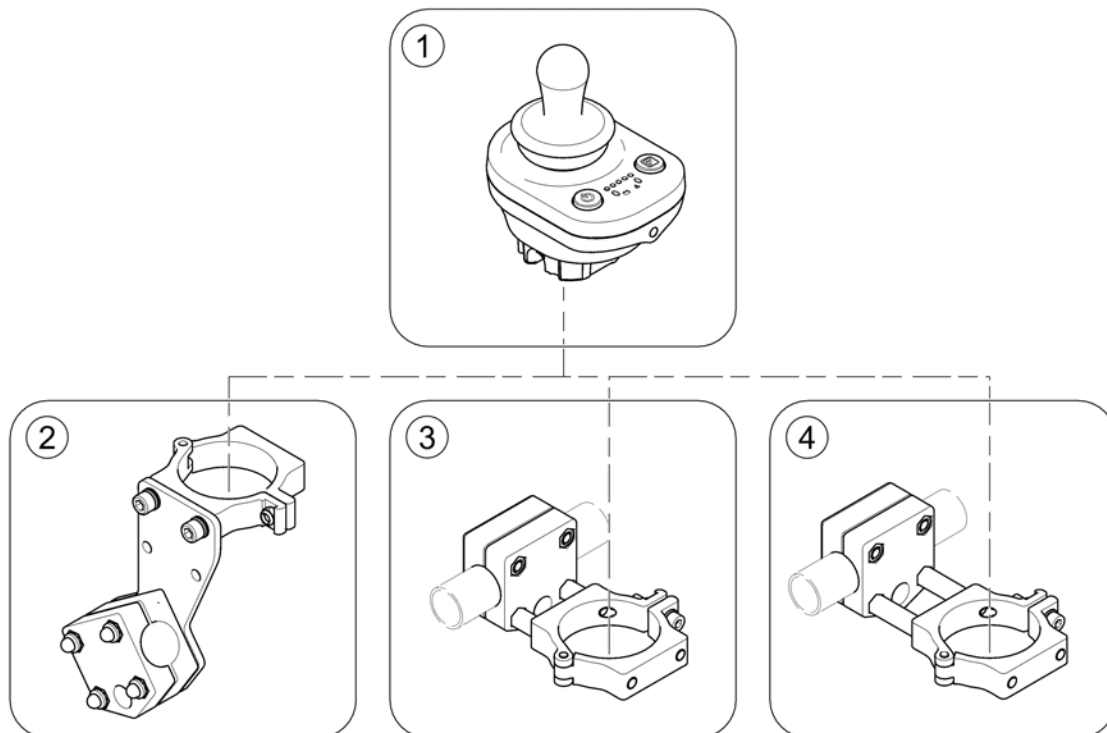

(Compact Dual Control with brackets)

1588511.000

1	-	(Compact Dual Control) [1720]		1
2	-	(Bracket, Compact Dual Control - Ultra Low Maxx Seat) [1207/1208 + 1720 for 2020]	03.06.2015 →	1
3	-	(Bracket, Compact Dual Control - short)	01.07.2015 →	1
4	-	(Bracket, Compact Dual Control - long)	01.07.2015 →	1