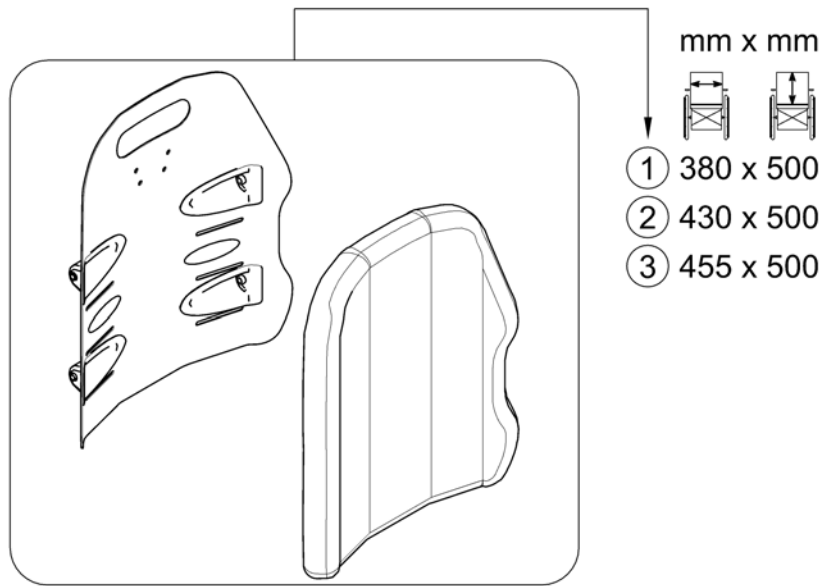

(Matrx Elite (Full) Back)

158914.no

Elite Full Back

1	SP1532094	(Matrx Elite Back 15x20") [2176]	1
2	SP1517755	(Matrx Elite Back 17x20") [2176]	1
3	SP1517756	(Matrx Elite Back 18x20") [2176]	1