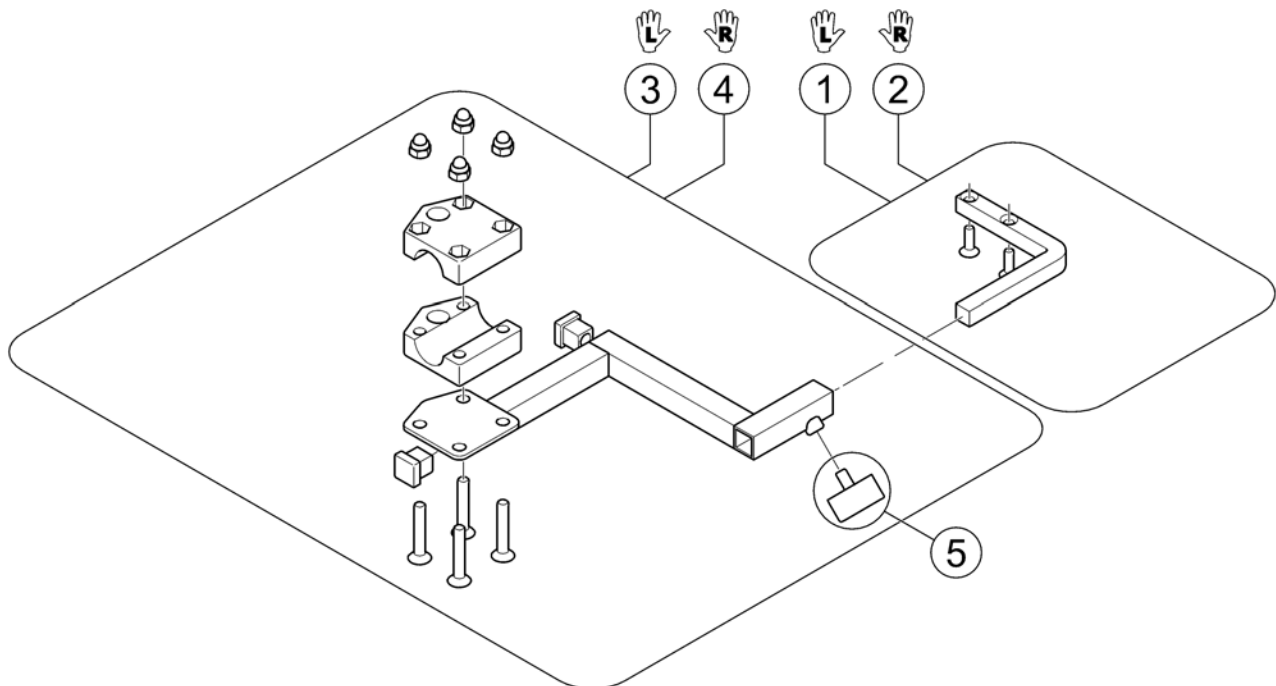

(Remote Bracket Attendant)

1560837.no

1	1422806	(Remote Support LH)	1
2	1422810	(Remote Support RH)	1
3	SP1422937	(Bracket for attendant control LH)	1
4	SP1422936	(Bracket for attendant control RH)	1
5	L31001	VINGSKRUV M 6X10 GARANT G24 S	1