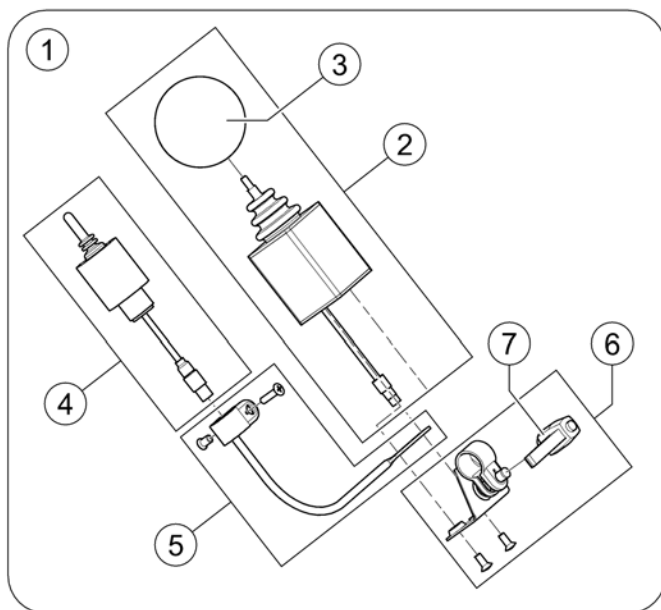

(Small Chincontrol)

1	1448705	$HAKESTYRING KPL MONT EKSTRA JOYSTICK	1
1	1421770	(Chin control G80/G90, cpl.)	1
1	SP1544255	(Chin control G91, cpl.)	1
2	Z183282	(Joystick, DX-RJM (with Binder plug, 4-pole))	1
3	Z183265	BRUK GJS26826 DYNAMICS	1
4	1442943	(Switchjoystick for REM 24 SD, cpl.)	1
4	Z183283	(Switchjoystick G80/G90, cpl.)	1
4	SP1544250	(Switchjoystick for G91S, cpl.)	1
5	SP1552294	(Switchjoystick bracket)	1
6	SP1552295	(Joystick clamp)	1
7	L32901	SPAK M8 STORM4	1
8	SP1442944	(Harness Chin Control for REM 24 SD)	1
8	1442963	$KABELSTAMME VERTIKAL SWINGAWAY HAKESTYRING	1
9	Z183275	(Harness Chin Control for G80/G90)	1
10	SP1541715	(Harness Chin Control for G91S)	1