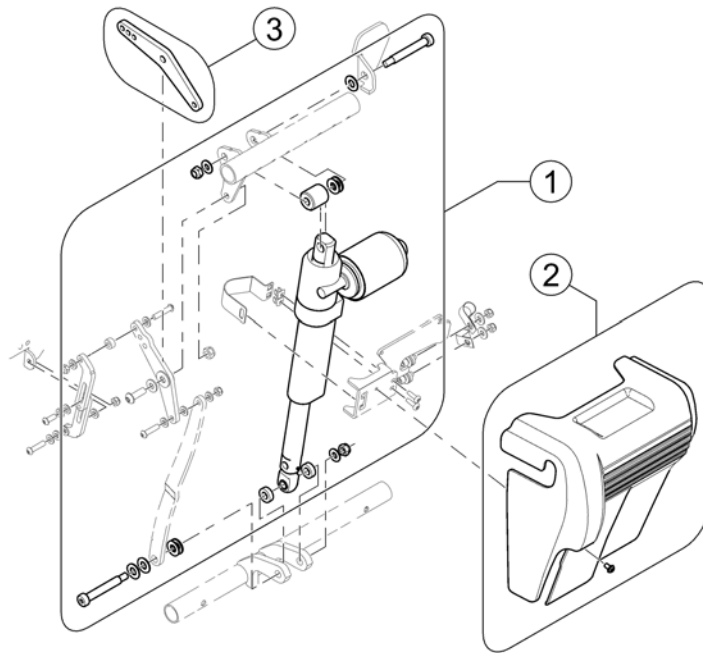

1	SPTRC2191	(Backrest Recliner with Hardware)	1
2	SPTRC2138	(Backrest shroud with mounting hardware)	1
3	SPTRC1926	(Backrest Precline Crankarm 30°)	1
-	SPTRE0322	(Actuator Cable, Backrest Recliner)	1