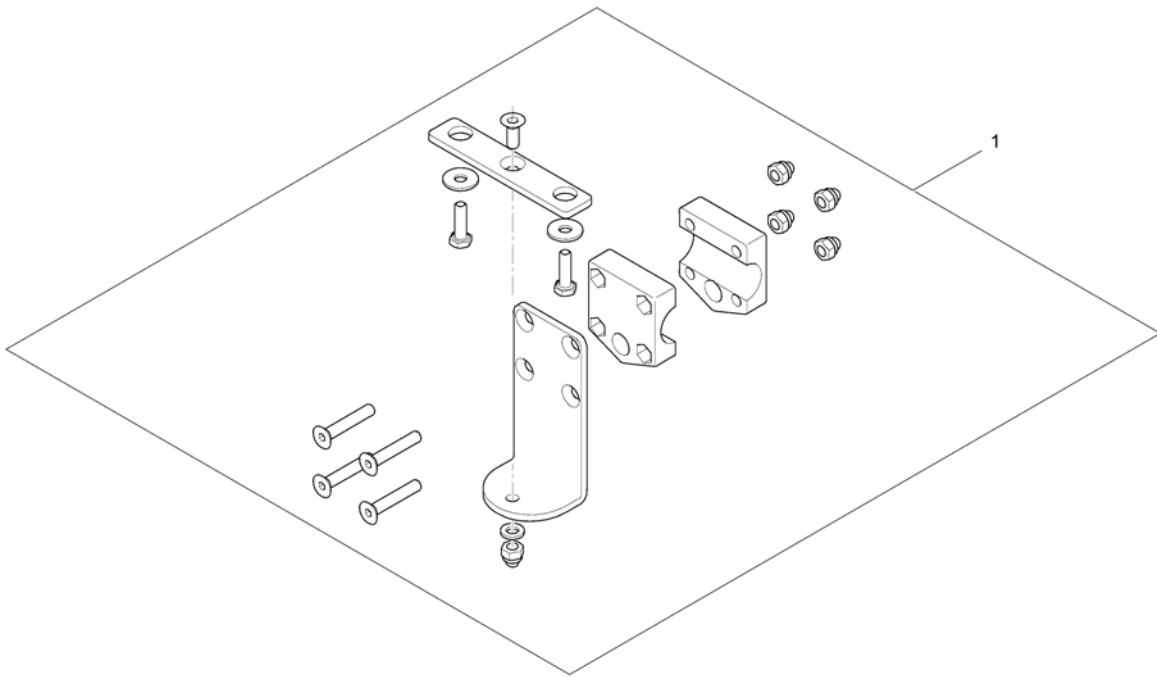

Invacare® TDX-SP2 Lowrider, TDX-SP2 NB | Elektronikk
(Remote Bracket Dual Control for Max Seat)

1560885.iso

1 SP1422818

FESTEBRAKETT LEDSAGERSTY RYGGMONT ENEKL

1