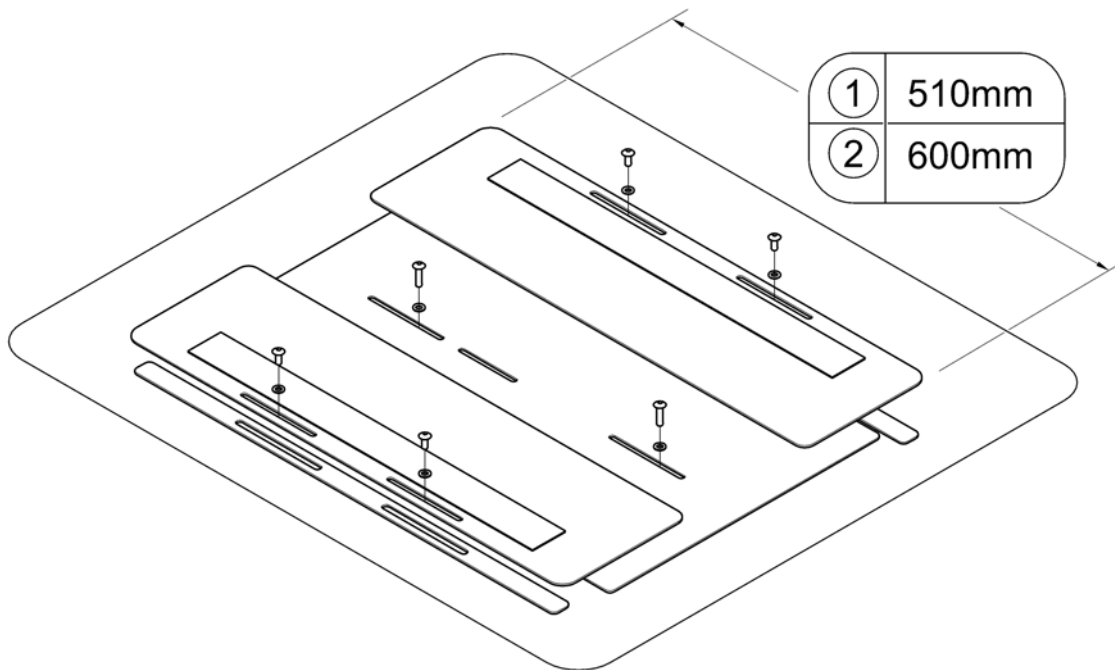

1	SP1572199	SETEPLATE MODULITE	1
2	SP1580756	SETEPLATE 60CM KPL LANG MODULITE	1