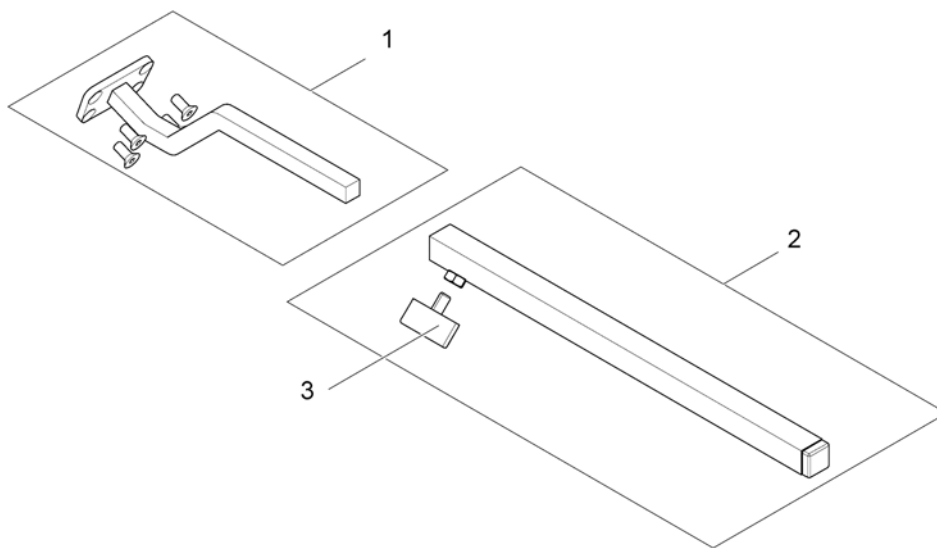

(Remote Bracket Standard)

1562939.iso

1	SP1504822	(Remote Support Standard)	1
2	SPS183040	STYREBOKSHOLDER STD KPL STORM3 G40	1
3	L31001	VINGSKRUV M 6X10 GARANT G24 S	1