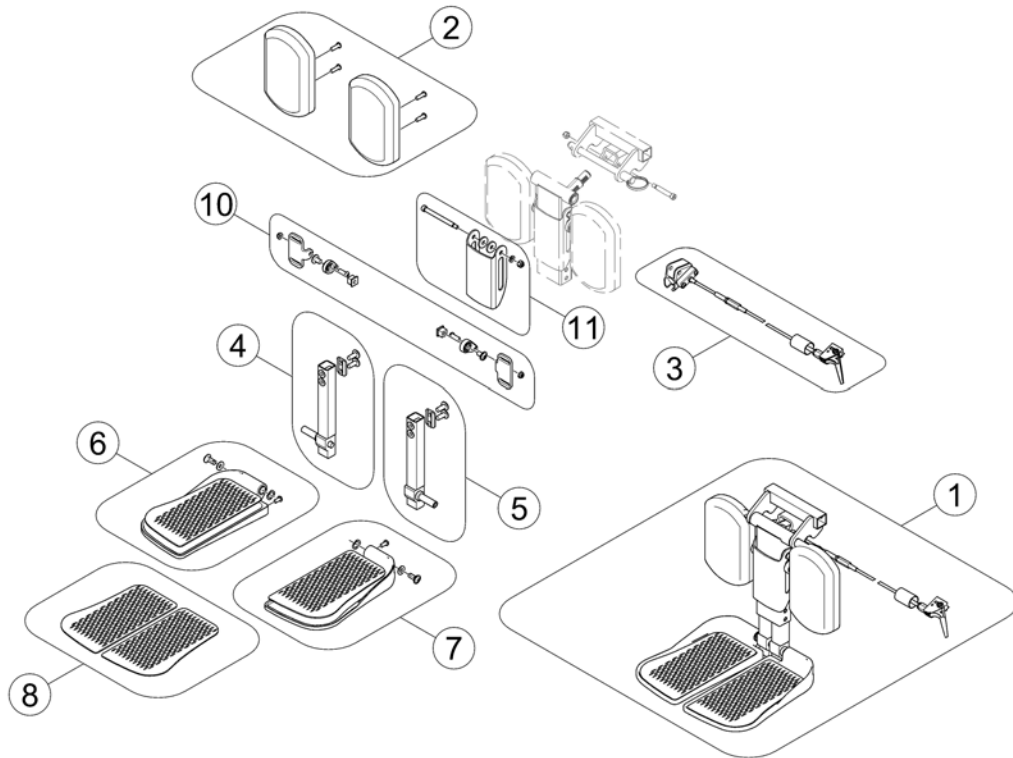

1	SP1537926	SENER BENSTØTTE LNX MAN TDX SP2 MODULITE	1
2	SP1163373	LEGGPUTER TDX (PAR)	1
3	SP1121079	(Bowden cable central legrest, manual)	1
4	SP1161986	(Kit, extension tube, cpl. RH)	1
5	SP1161987	(Kit, extension tube, cpl. LH)	1
6	SP1161990	(Footplate, cpl. RH)	1
7	SP1161991	(Footplate, cpl. LH)	1
8	SP1163375	MATTE FOTPLATE LNX BENSTØTTE LNX	1
10	SP1165505	(Kit, Adjustment Hardware Calf Pads)	1
11	SP1165506	(Kit, Calf Pad mounting bracket w/ hardware)	1