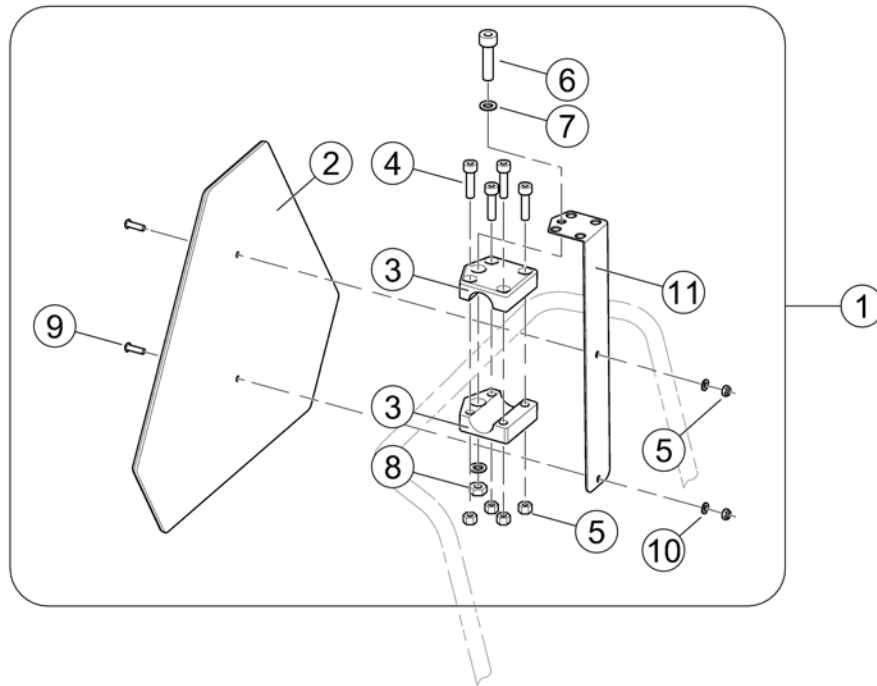

1	SP1430410	(Reflective Sign ECE-R 69, complete)	1
2	1430834	(Rear Marking Sign ECE-R 69)	1
3	Z12008A.P40	(Gripping clip with hexagon hole, RAL 9005 black)	2
4	D50004	(Cylinder Bolt M6x30-8.8 bk - DIN 912)	4
5	F20109	MUTTER 6 KT M6	6
6	D00102	SEKSKANT SKRUE M8X45	1
7	G00107	STOPPSKIVE 8,4X17X1,6	2
8	F00002	SEKSKANTMUTTER M8	1
9	D90187	(Fillister Head Screw M6x20-10.9 bk - DIN 7380)	2
10	G00115	SKIVE 6,4X12,5X1,6 MISTRAL	2
11	1430418-9005	(Mounting Bracket for Reflective Sign - RAL 9005 black)	1
12	SP1580671	(Bracket, Reflective Sign, cpl.)	1