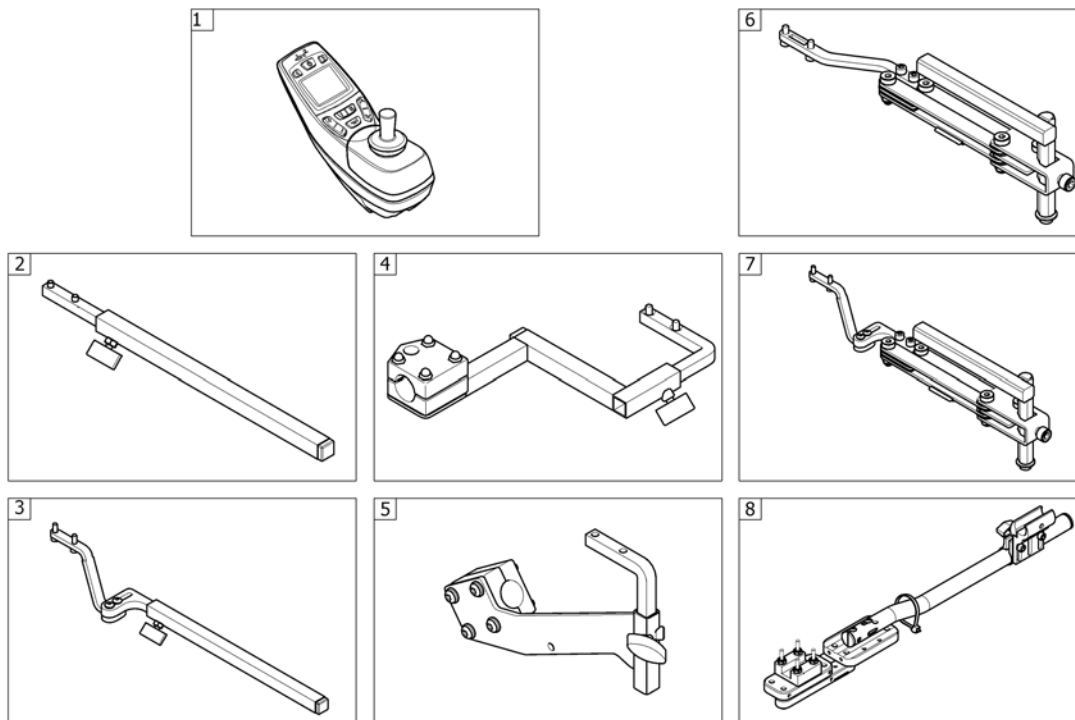

(REM 550 with brackets)

1588435 Rev

1	SP1523444	STYREBOKS REM550 STORM4 TDX BORA <i>[1617/1618]</i>	1
2	-	(Remote Bracket Standard) <i>[1617+1207/1208]</i>	1
3	-	(Remote Bracket Standard - ULM and Soft Armpad on Modulite) <i>[1617+1207/1208 +2020 or +2100+2199]</i>	1
4	-	(Remote Bracket Attendant) <i>[1618+1207/1208]</i>	1
5	-	(Remote Bracket Attendant Ultra Low Maxx Seat) <i>[1618+1207/1208+2020]</i>	1
6	-	(Remote Bracket Swing away & height adjust.) <i>[1617+1707/1708]</i>	1
7	-	(Remote Bracket Swing away & height adjust. - ULM and Soft Armpad on Modulite) <i>[1617+1707/1708 +2020 or +2100+2199]</i>	1
8	-	(Remote Bracket Swing away Quad Link Ultra Low Maxx Seat) <i>[1617+2075/2076+2020]</i>	1