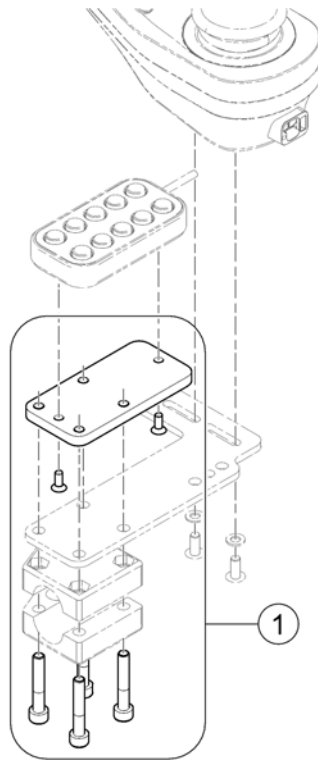

(Bracket, rear)

1608165.00

1 SP1606389

(Bracket 10-way switch - rear)

1