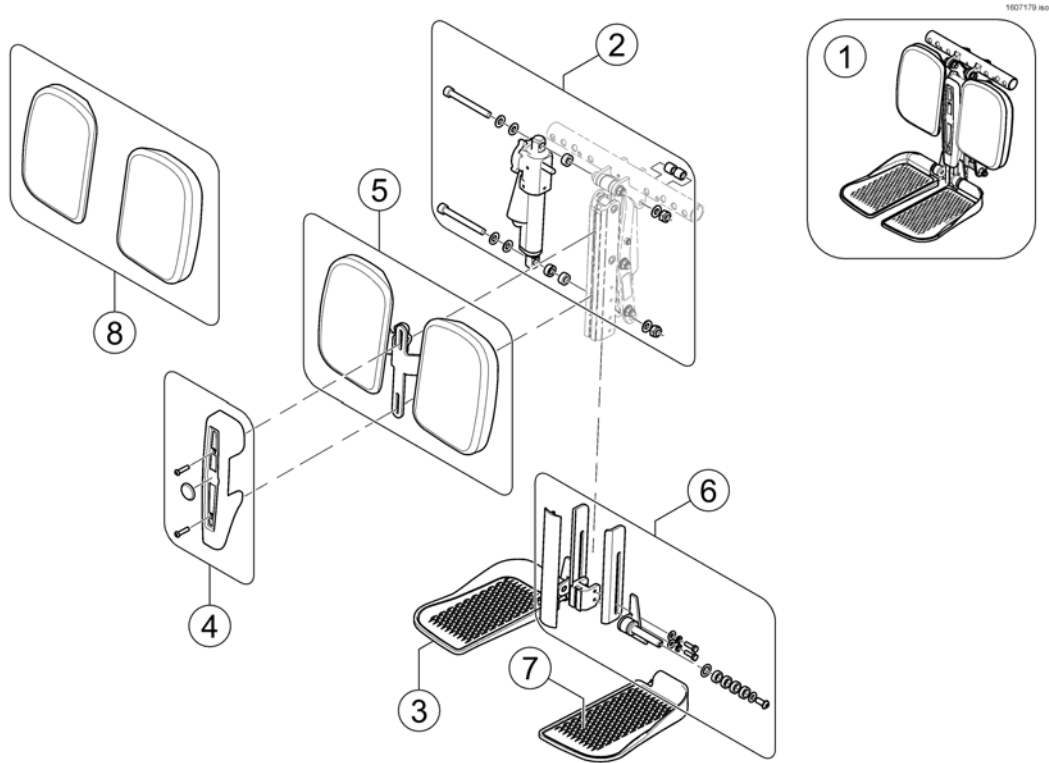

(Central Legrest pow. LNX (2016-07-01 =>))

-	SP1573204	(Adater cable - 500mm)	1
1	SPTRC1946	(Central Legrest powered LNX, cpl. (with 240mm footplates))	1
1	SP1602089	(Central Legrest powered LNX, cpl. (with 240mm footplates) - SW 380mm only!)	1
2	SPTRC2124	(Legrest actuator, cpl. with mounting hardware)	1
3	SPTRC2125	(Foot plates 240mm depth (pair), cpl.)	1
4	SPTRC2126	(Cover, cpl. with mounting hardware)	1
5	SPTRC2035	(Calf Pads (pair), cpl. with mounting hardware)	1
6	SPTRC1664-C01	(Mounting hardware, foot plates)	1
7	SP1163375	MATTE FOTPLATE LNX BENSTØTTE LNX	1
8	SP1543033	(Calfpads (pair))	1