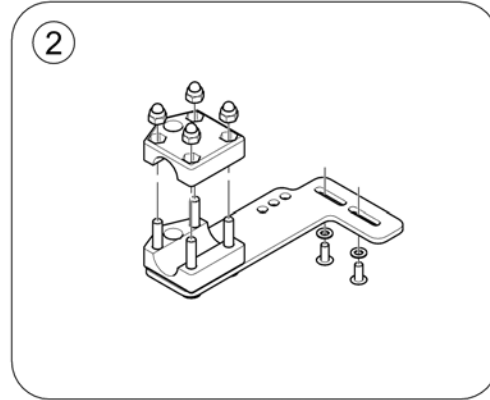

1	-	(Dual Control)	1
2	-	(Remote Bracket, Attendant)	1