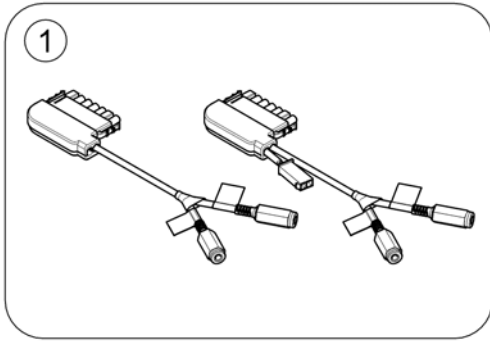

(4-way Expansion Block, LiNX, GLM-CONX4 (single part))

1

1028154.no

1	-	(Accessory cables)	1
2	-	(10-way switch & brackets)	1
3	-	(Buddy Button)	1
4	-	(Piko Button)	1

(Accessory cables)

1608109-00

1	SP1637339	(Accessory cable LiNX (w/o lifter))	1
2	SP1608269	(Accessory cable LiNX (with lifter))	1