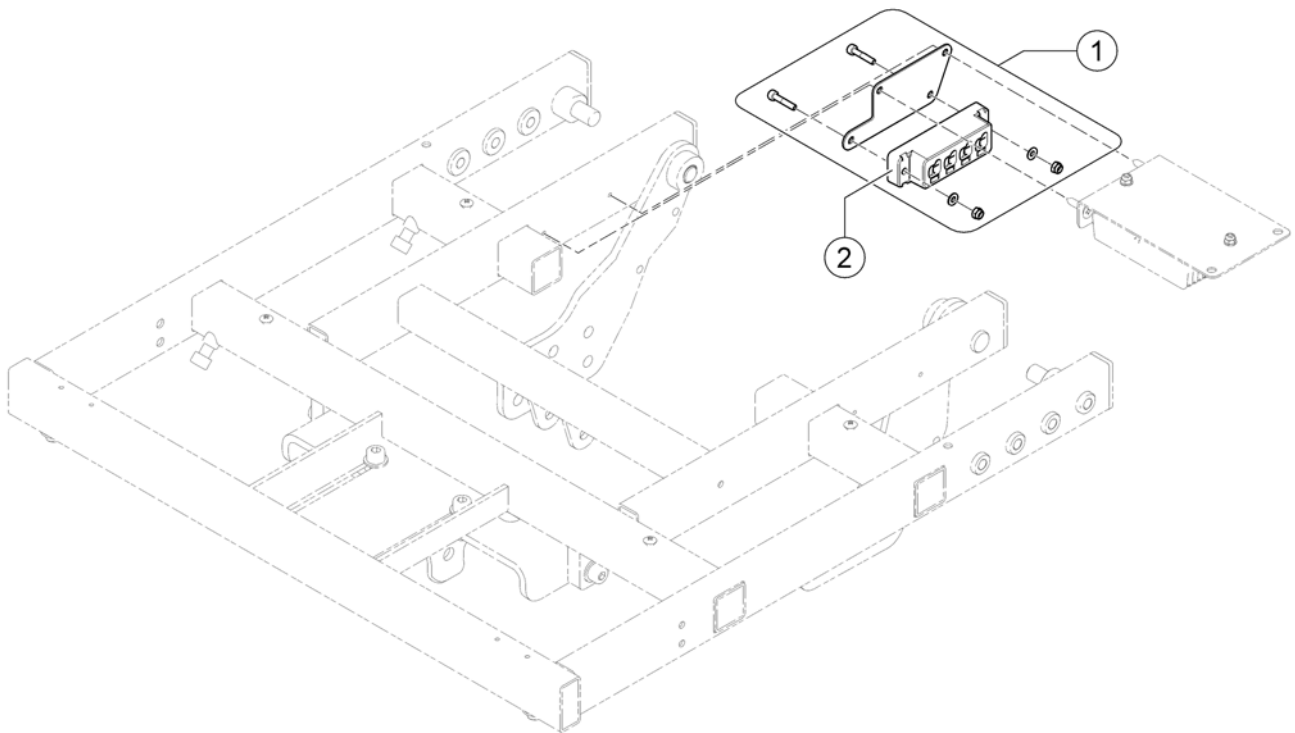

(4-way Expansion Block (Max Seat))

1606/20 no

1	SP1605658	(4-way Expansion Block, Max Seat, cpl.)	1
2	SP1602907	(4-way Expansion Block, LiNX, GLM-CONX4 (single part))	1