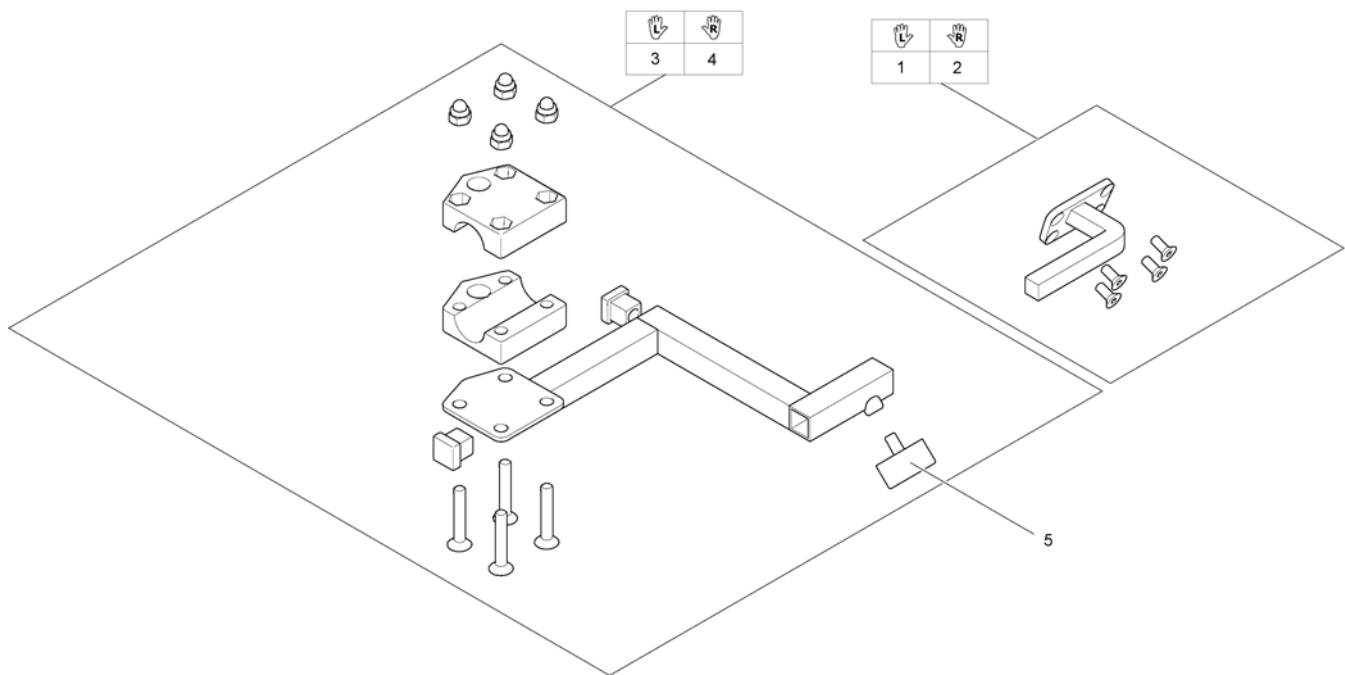

(Remote Bracket Attendant)

1560853.iso

1	SP1509435	(Remote Support attendant control G90A, LH)	1
2	SP1509439	(Remote Support attendant control G90A, RH)	1
3	SP1422937	(Bracket for attendant control LH)	1
4	SP1422936	(Bracket for attendant control RH)	1
5	L31001	VINGSKRUV M 6X10 GARANT G24 S	1