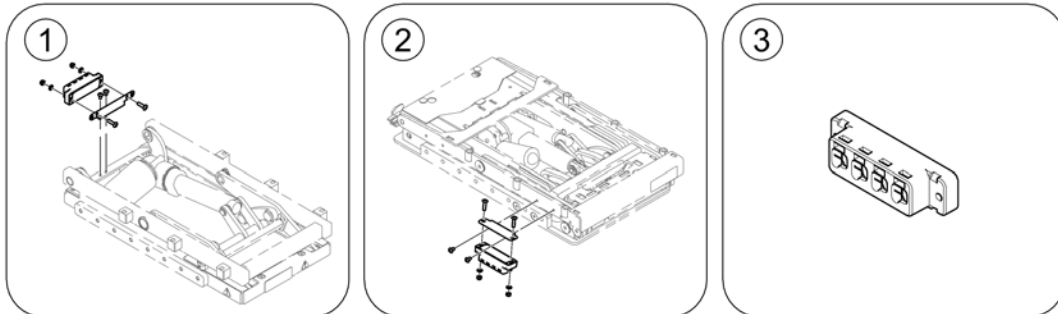

(4-way Expansion Block)

160054.lin

1	-	(4-way Expansion Block (with Tilt module))	1
2	-	(4-way Expansion Block (with Lifter/Tilt module))	1
3	-	(4-way Expansion Block (without any module))	1