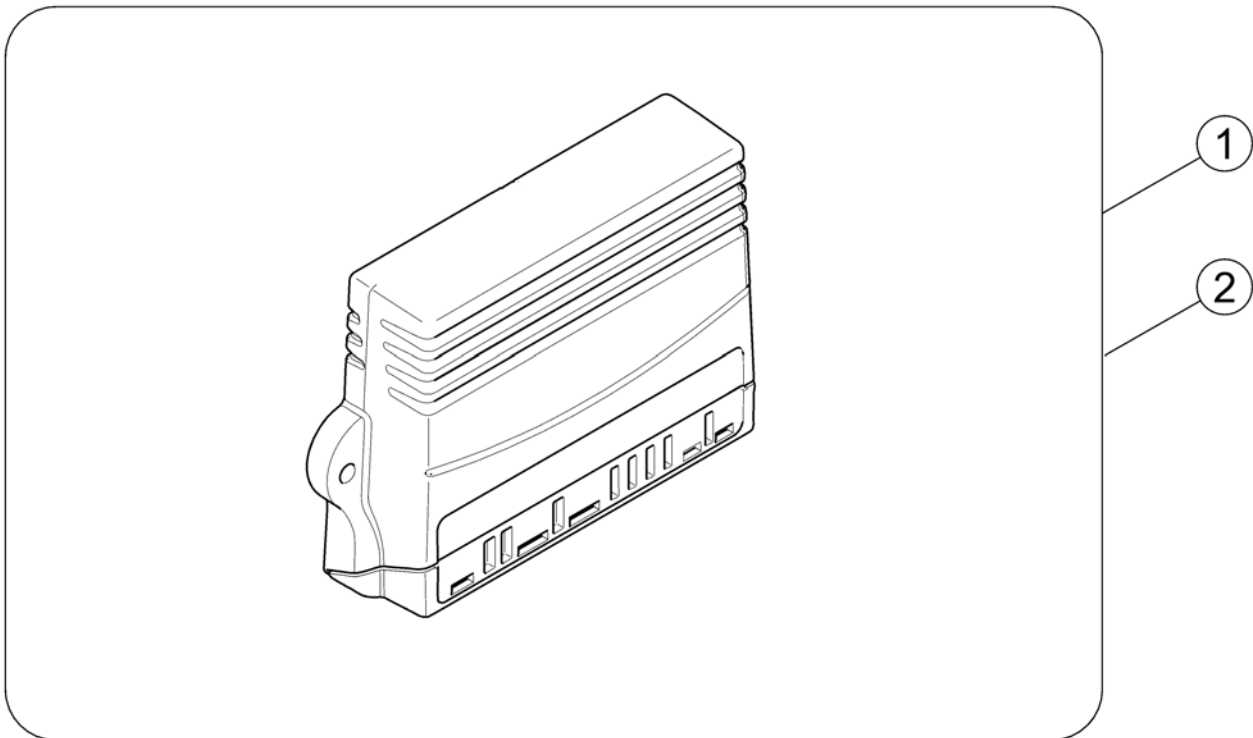

1	SP1528542	ACTUATORMODUL ACT2 DX2 STORM4 TDX BORA	1
2	SP1529382	ACTUATORMODUL ACT4 DX2 STORM4 TDX BORA	1