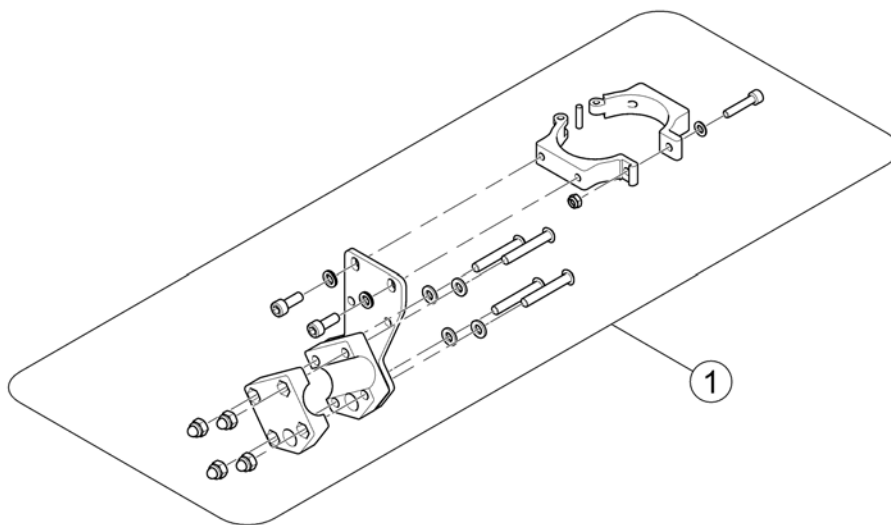

(Bracket, Compact Dual Control - Ultra Low Maxx Seat)

1588512.no

1 SP1586795

HOLDER STYREBOKS DUAL CONTROL

1