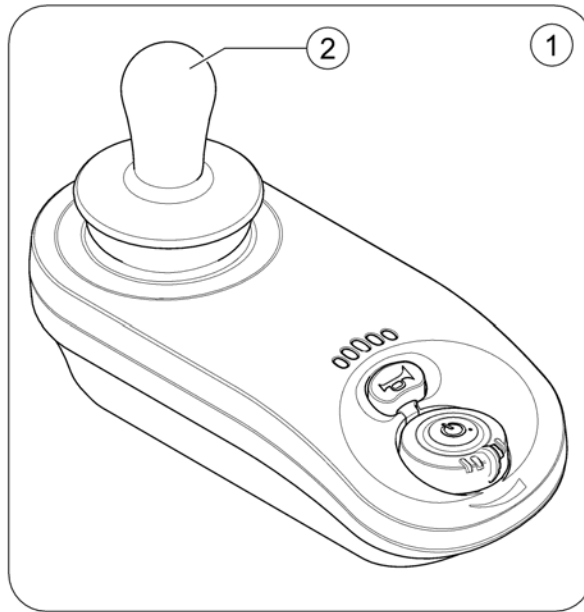

1 SP1602792

(LiNX Dual Control Remote DLX-REM050)

1