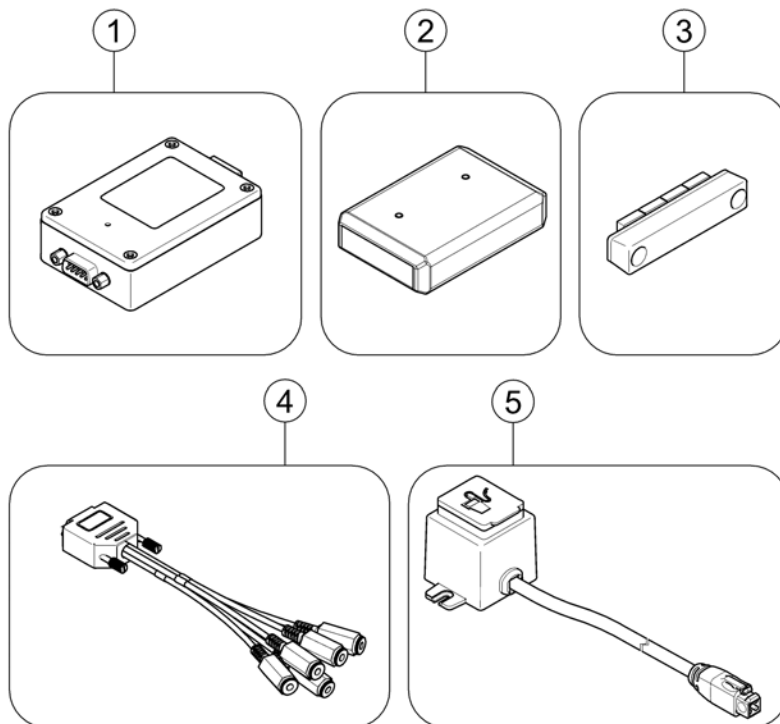

(Interface, Adapter, Other)

1603403.iss

1	SP1544036	(4 Switch Interface) [1630]	1
2	P10163	(Sip & Puff Module(DX-SNP)) [1633]	1
-	Z183267	(Bracket for Sipp and Puff) [1668]	1
3	P10072	(Bus 4-way socket (T-Adapter)) [1680]	1
4	P30080	(5-1 Switch Adaptor) [1681]	1
5	P40107	(Charger Socket Modul) [1661]	1