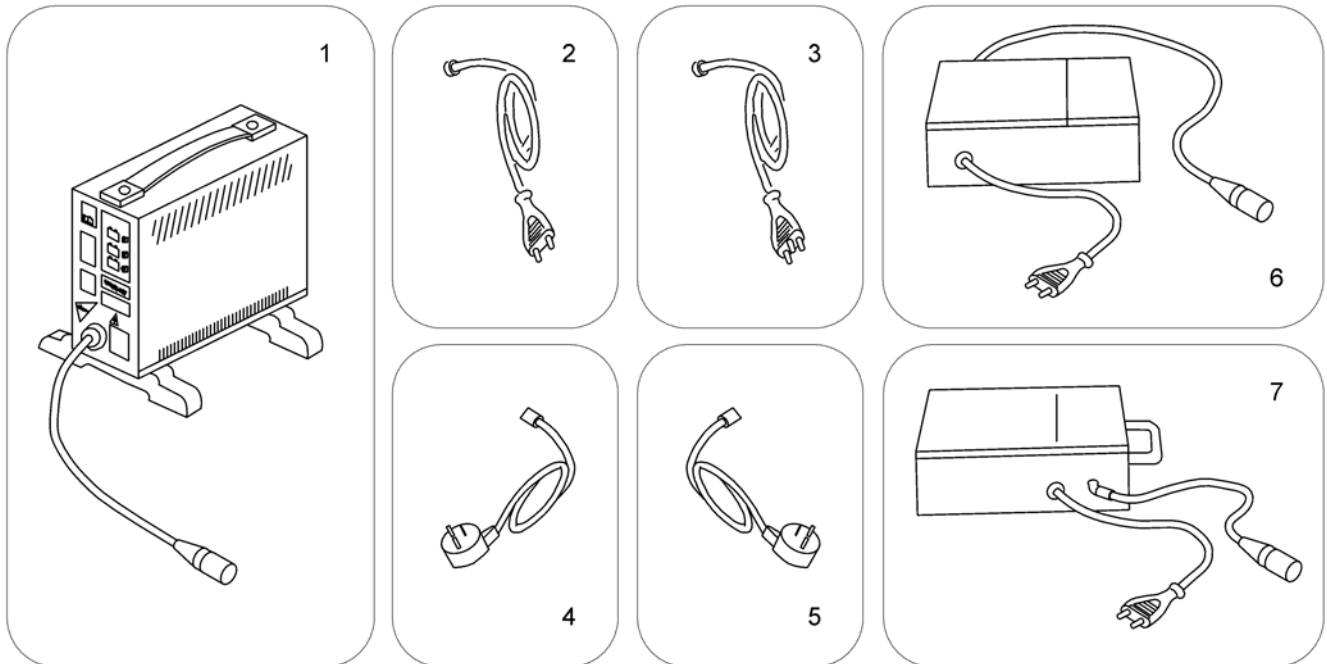

(Chargers)

1589799 Iso

1	SPP51981	(Charger 8A without Power Cord) <i>[1343]</i>	1
2	P21079	(Power Cord Continental (Schuko GCB-0401))	1
3	P21080	(Charger Cable (UK))	1
4	1443841	(Power Cord Swiss (black 6A/250V))	1
5	SP1553849	(Power Cord Israel (IEC 320 C13 to SI-32))	1
6	SP1545511	LADER LADAC/DEFA 701239 MED PLUGG <i>[1389]</i>	1
7	5813987	(Charger 8A (Protectionclass IP54) incl. Power Cord Continental (Sweden only)) <i>[1388]</i>	1