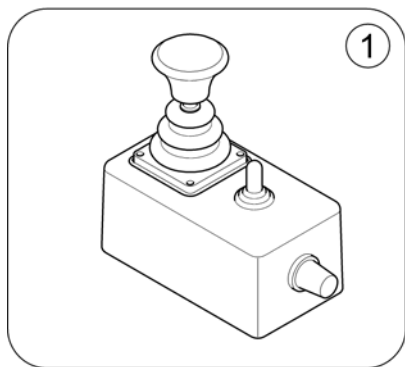

(Dual Control with brackets - Modulite Seat)

1583353.no

1	6001425	(ACS dual control) [1291/1292]	1
2	-	(Remote Bracket Dual Control for Modulite Seat)	1