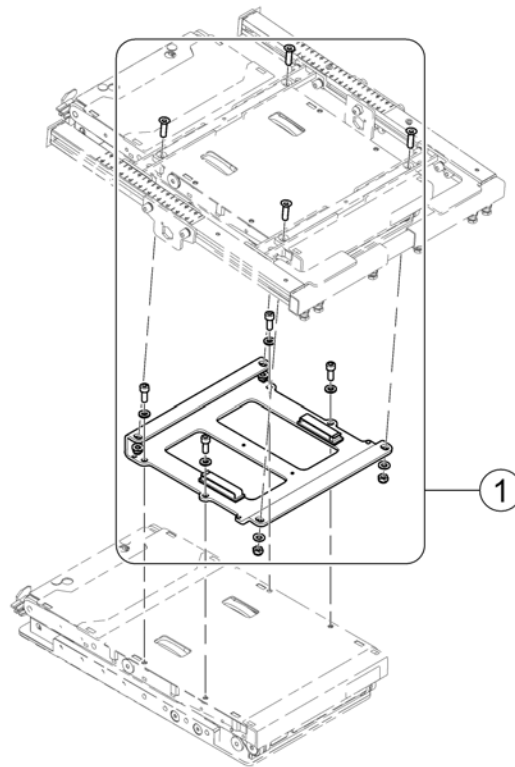

(Anterior Tilt)

1602720.kim

1 SP1590707

(Anterior Tilt, cpl.)

1