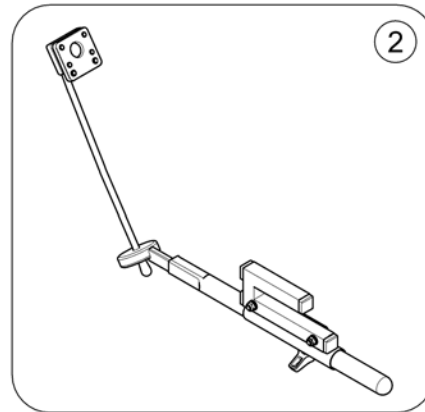

1	SP1505187	(Remote Control G91S) [1615]	1
2	-	(Remote Bracket Standard) [1615+1207/1208]	1