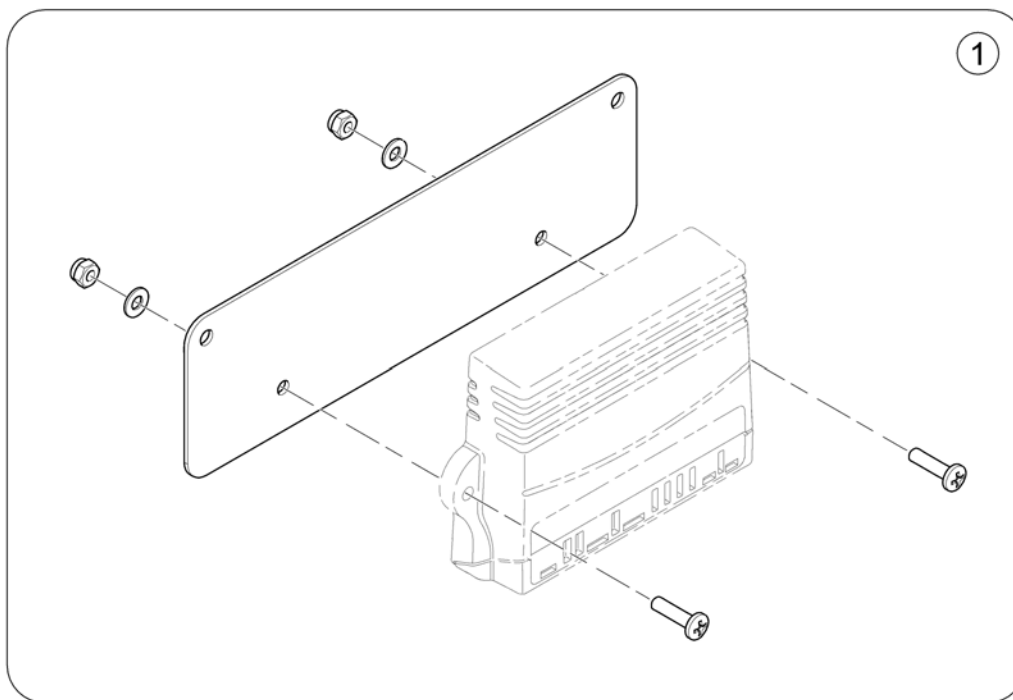

(Bracket ACT at Chassis - Narrow Base)

1583341.lin

1 SP1583342

(Bracket for ACT on Chassis (Narrow Base))

1