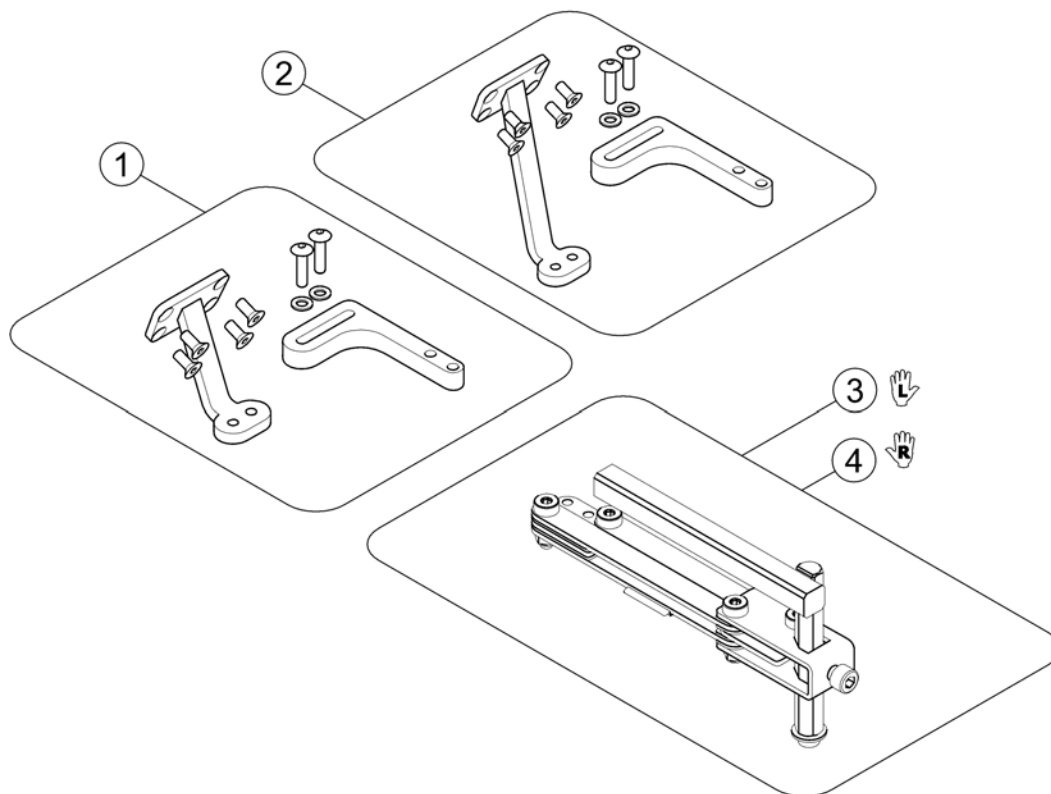

(Remote Bracket Swing away & height adjust. - ULM and soft Armpad on Modulite)

1508519.no

1	SP1587331	(Remote bracket swingaway G90)	1
2	SP1587696	(Remote bracket MACES, swingaway - G90)	1
3	SP1496249	SWING AWAY VE NY MOD2008 KPL	1
4	SP1496248	SWING AWAY HØ NY MOD2008 KPL	1