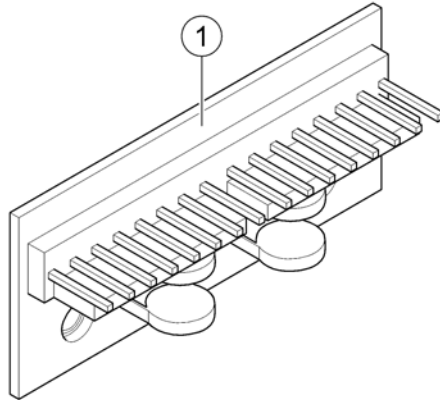

---

1 1415004

LYSFORDELER PRINT G40

1