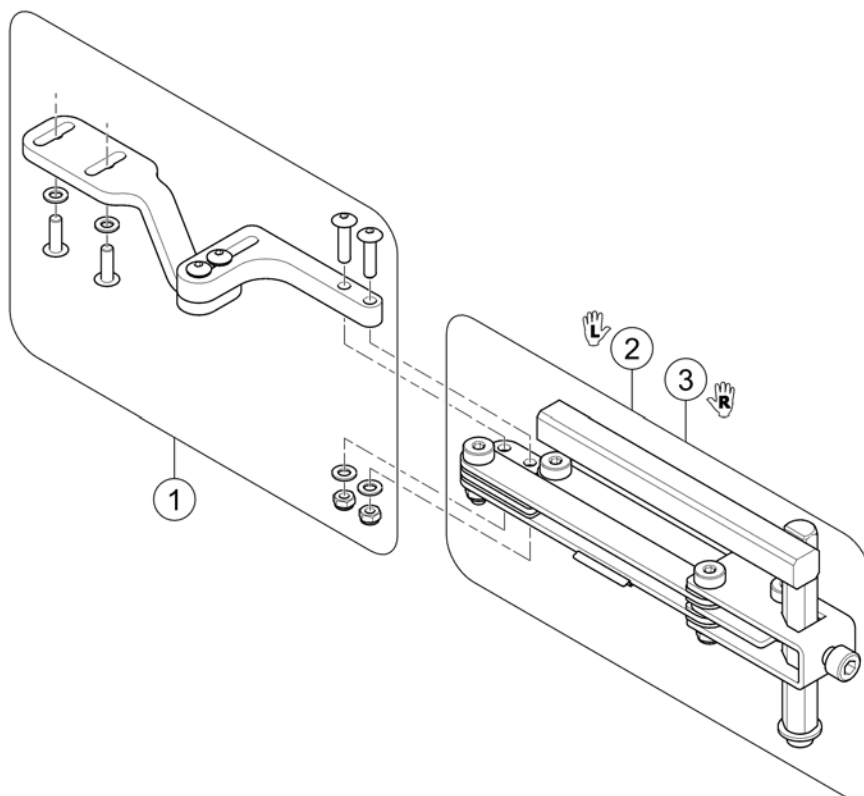

(Remote Bracket, Swing away)

1605139 iso

1	SP1603418	(LiNX Remote support for height adjustable & swing-away bracket)	1
2	SP1496249	SWING AWAY VE NY MOD2008 KPL	1
3	SP1496248	SWING AWAY HØ NY MOD2008 KPL	1