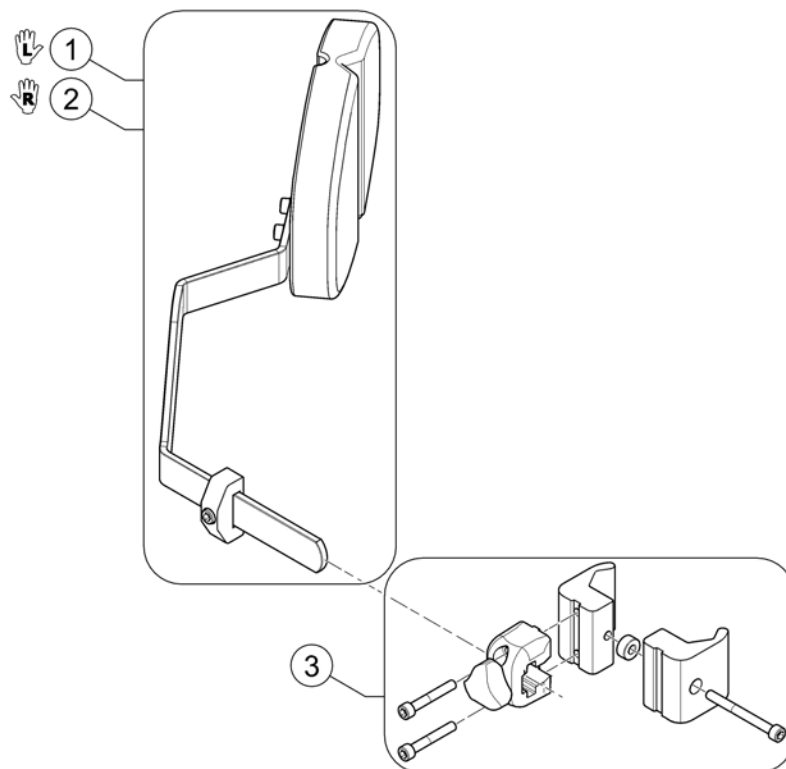

(Lateral supports, Flex3 backrest (tension adjustable) - multi adjustable)

1607219.no

1	SP1562920	(Lateral Support, Flex3 back, tension adj., extended, multi-adj. - LH)	1
2	SP1562919	(Lateral Support, Flex3 back, tension adj., extended, multi-adj. - RH)	1
3	SP1554143	SIDESTØTTE FESTE FLEX3 TIL VELCRO RYGG	1