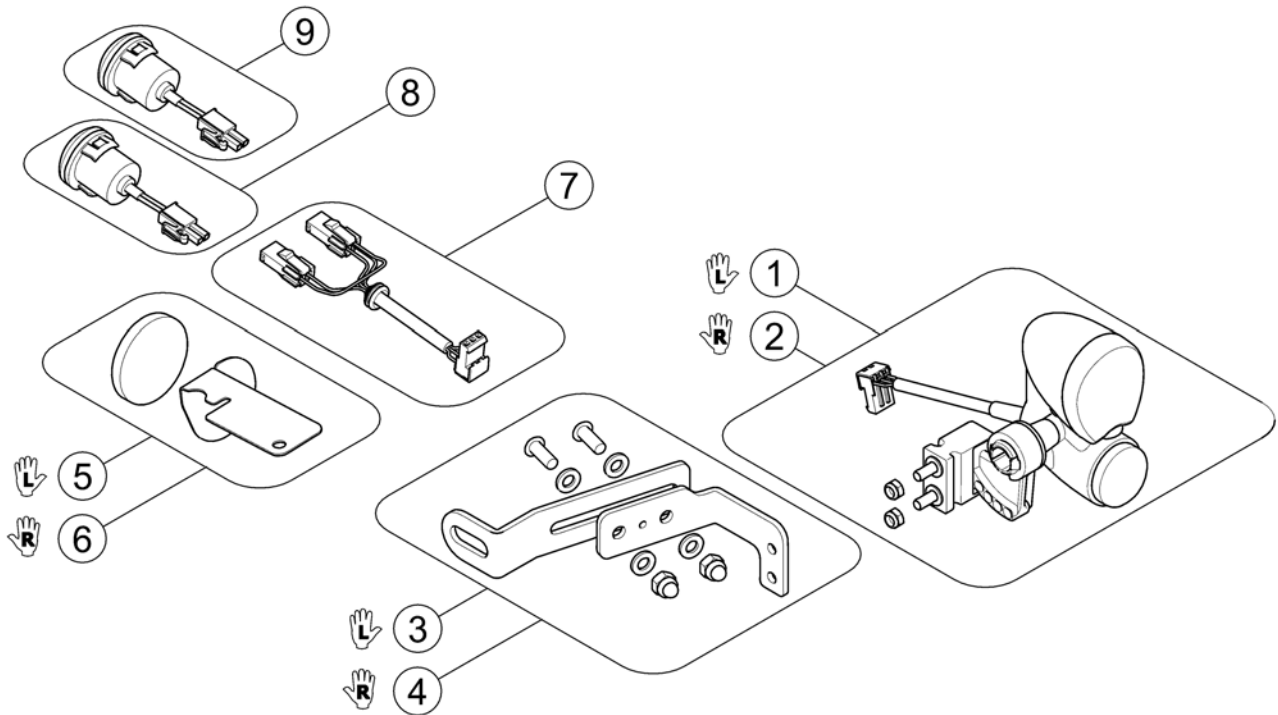

1	SP1536030	LYKT LED VE KPL U/FESTE TDX-SP2 LOW-RIDER	1
2	SP1576193	LED FRONTLYS TDX SP2 HØYRE SIDE	1
3	SP1583093	HOLDER LYKT LED VE TDX-SP2 LOWRIDER	1
4	SP1583092	HOLDER LYKT LED HØ TDX-SP2 LOWRIDER	1
5	SP1583095	(Reflector rear LH)	1
6	SP1583094	(Reflector rear RH)	1
7	SP1529712	BAKLYS CABLE STORM4	1
8	SP1530288	BAKLYS STORM4	1
9	SP1530287	BLINKLYS BAK STORM4	1