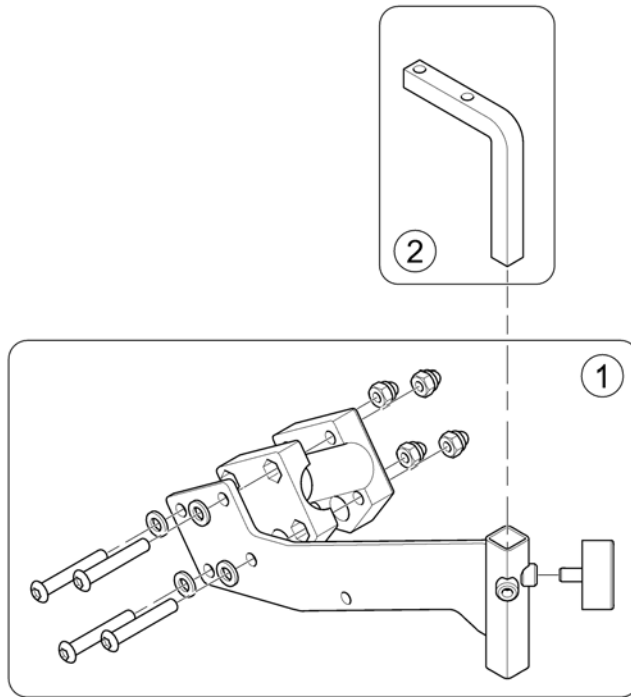

(Remote Bracket Attendant Ultra Low Maxx Seat)

1588437 no

1	SP1588427	BRAKETT LEDSAGERSTYRING STYREBOKS BAK	1
2	SP1587228	HOLDER STYREBOKS LEDS REM 24/A/B/550 ULM	1