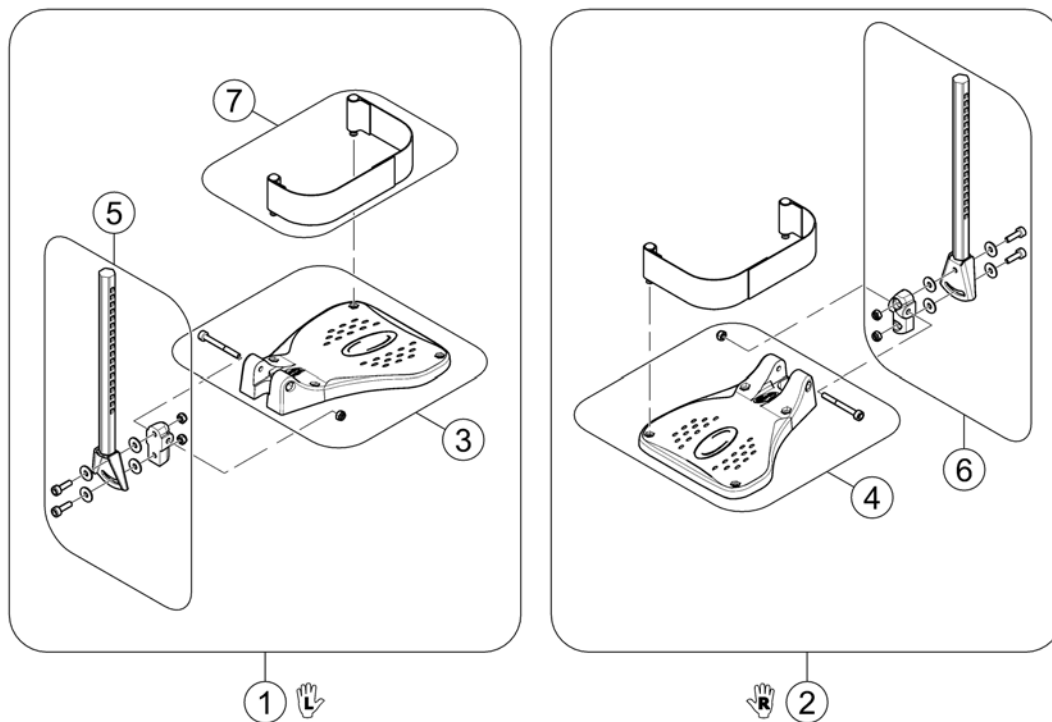

(Footrests Vari, Flip-Up & angle adjustable (01.08.10 =>))

152964EX.no

1	SP1541580	FOTPLATE M/INNERRØR KPL VE VREG	1
2	SP1541579	FOTPLATE M/INNERRØR KPL	1
3	SP1529645	FOTPLATE KLP SB43-45 VE STORM4	1
4	SP1529644	FOTPLATE KLP SB43-45 HØ STORM4	1
5	SP1423204	(FOOT PLATE TUBE, ANGLE ADJUSTMENT LH CPL.)	1
6	SP1423203	(FOOT PLATE TUBE, ANGLE ADJUSTMENT RH CPL.)	1
7	SP1442467	LEGGBÅND HELKAPPE PAR MIRAGE, STORM4, TDX	1