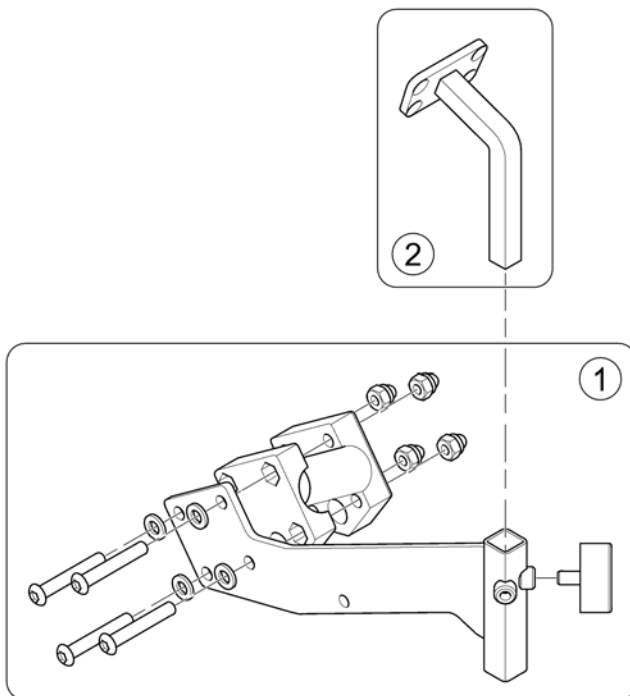

(Remote Bracket Attendant Ultra Low Maxx Seat)

1588438 no

1	SP1588427	BRAKETT LEDSAGERSTYRING STYREBOKS BAK	1
2	SP1587229	(Adapter G90 (with screws))	1