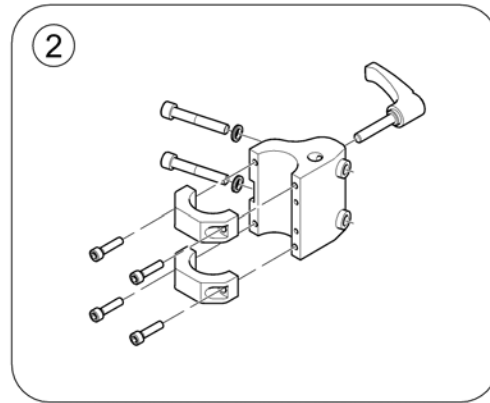

(Chin Control - Modulite Seat (15/10/01 =>))

1591326.iss

-	-	(If retrofitting, the user manual must be ordered separately!)	1
-	-	(User Manuals Chin Control (2015-10-01 =>))	1
1	-	(Chin Control DX-RJM)	1
2	-	(Mounting Hardware - Chin Control)	1