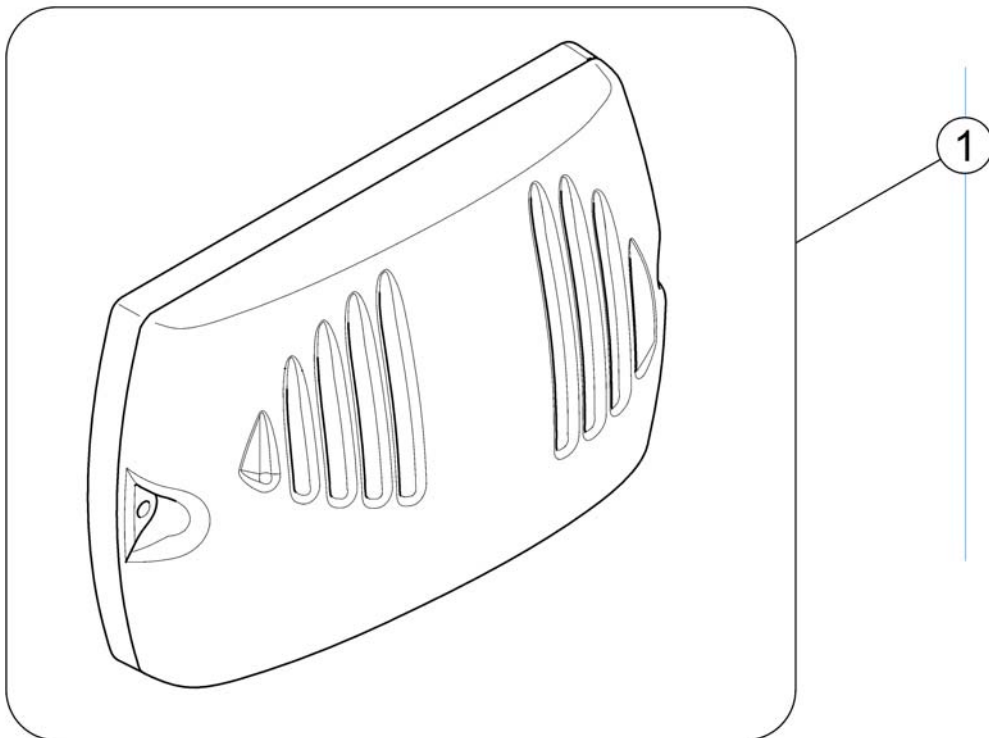

(Power Modul)

1583356.iso

1 1136898

(Powermodule, Shark, 90A, 2 actuators, DK-PMC28)

1