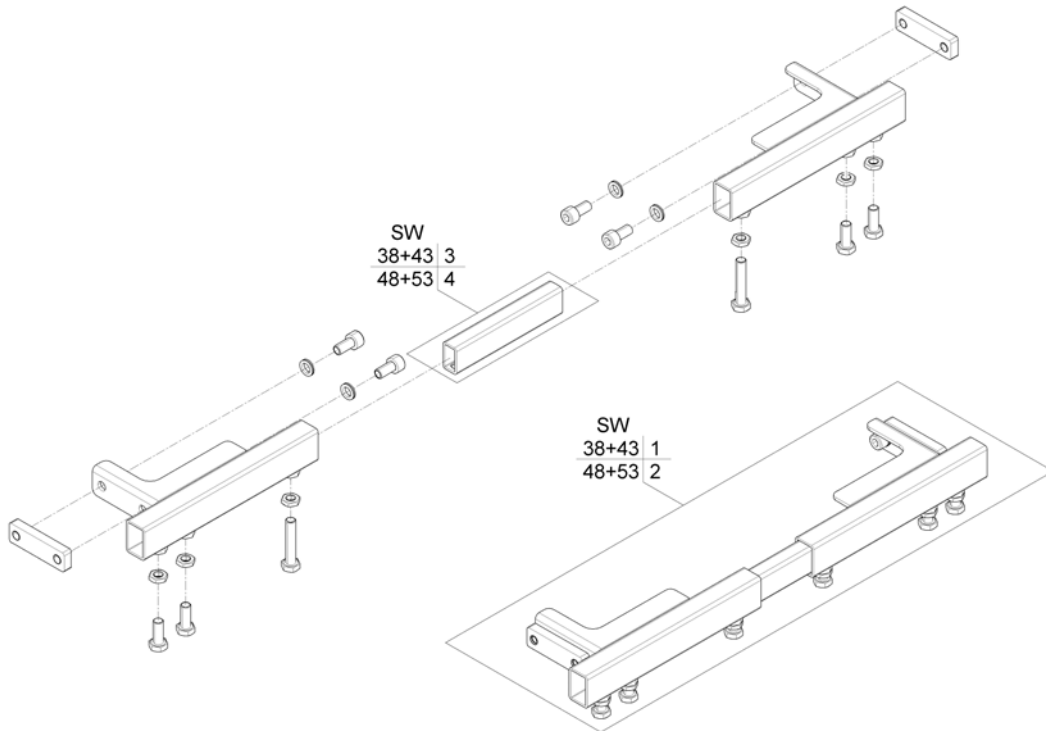

(Legrest Support)

1572021.000

1	SP1558935	BENSTØTTE FESTE SB38+43 MODULITE	1
2	SP1559294	BENSTØTTE FESTE SB48+53 MODULITE	1
3	SP1558134	MELLOMSTYKKE FESTE BENST MODULITE	1
4	SP1558135	BRAKETT SETEPLATE BENST MODULITE SB48-53	1