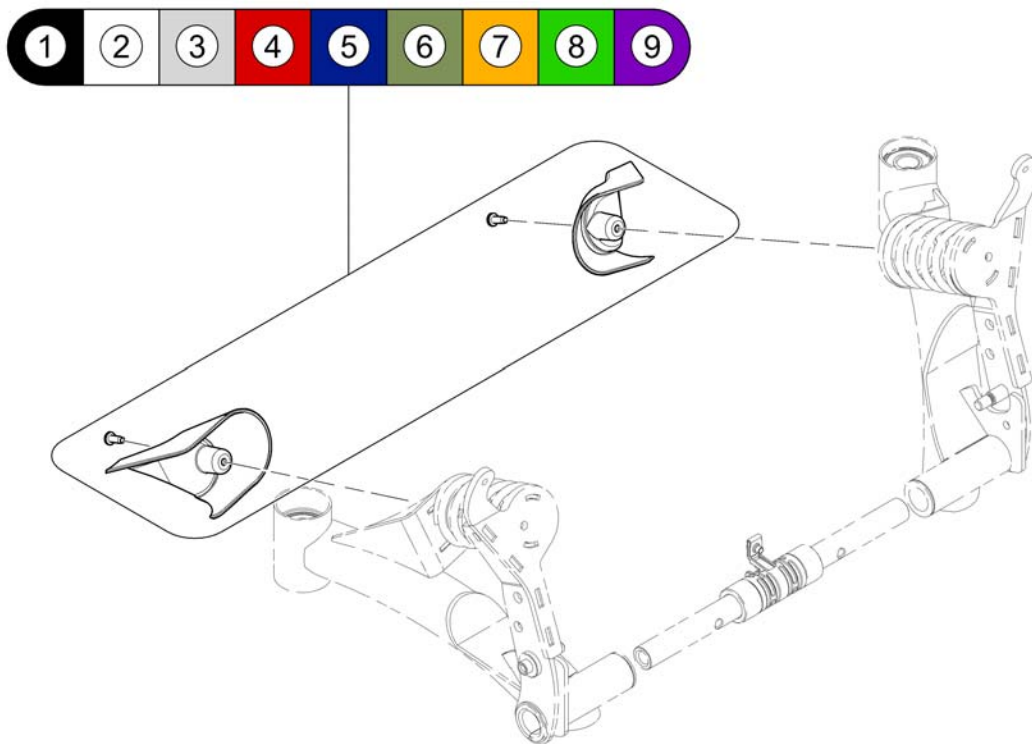

(Rear Caps)

1583287 Rev

1	SP1179084	(Kit, Coloured Rear Caps w/ Mount Wet Black)		1
2	SP1179085	(Kit, Coloured Rear Caps w/ Mount Artic White)		1
3	SP1179086	(Kit, Coloured Rear Caps w/ Mount Electric Silver)		1
4	SP1179087	(Kit, Coloured Rear Caps w/ Mount Electric Red)		1
5	SP1179088	(Kit, Coloured Rear Caps w/ Mount Electric Blue)		1
6	SP1179089	(Kit, Coloured Rear Caps w/ Mount Aviator Green)	→ 30.06.2015	1
7	SP1179090	(Kit, Coloured Rear Caps w/ Mount Desert Orange)	→ 30.06.2015	1
8	SP1588741	(Kit, Coloured Rear Caps w/ Mount Jade Green)	01.07.2015 →	1
9	SP1588778	(Kit, Coloured Rear Caps w/ Mount Transparent Purple)	01.07.2015 →	1