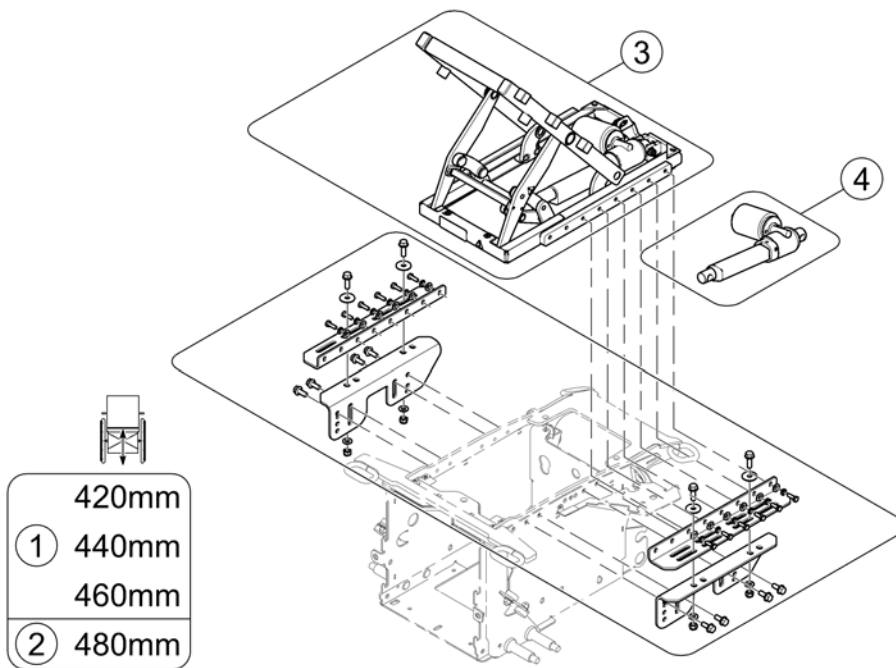

(Seat Tilt)

1588100 Rev

1	SPTRC2038	(Base Interface Kit STF 420/440/460mm)	1
2	SPTRC2103	(Base Interface Kit STF 480mm)	1
3	SP1585523	(Tilt Module, cpl.)	1
4	SP1588440	(Tilt Actuator, cpl. with hardware)	1
-	SPTRE0755	(Cable, Tilt Actuator)	1