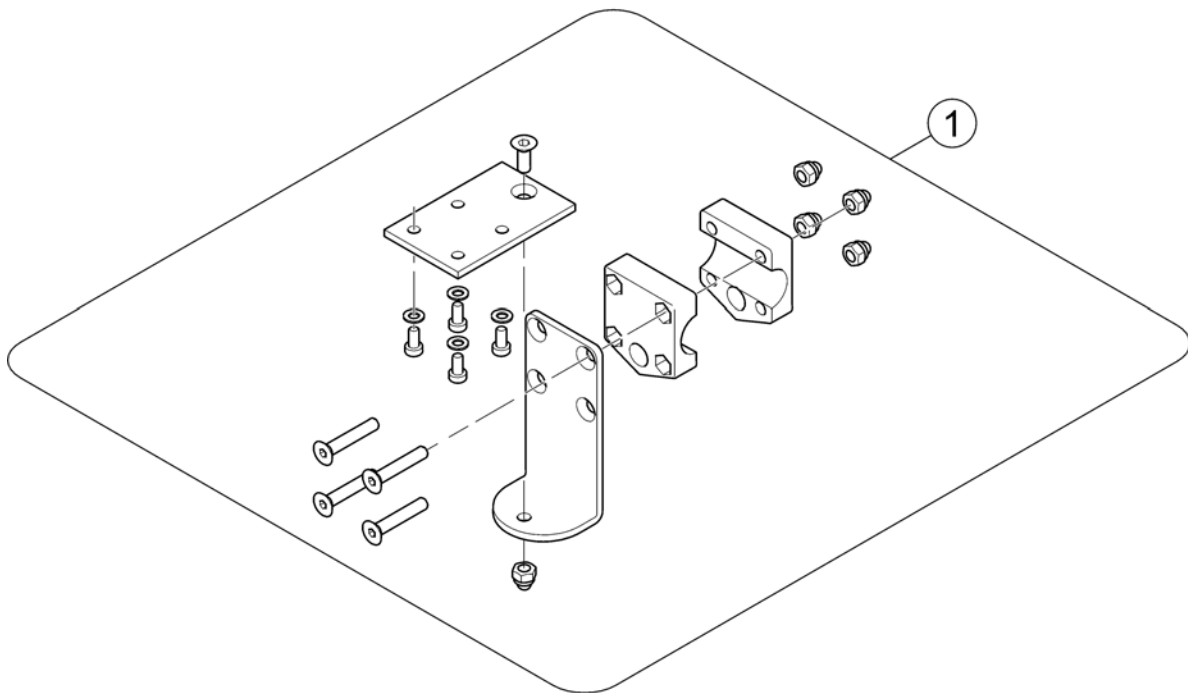

1 1450307

(Remote Bracket Attendent Control Shark)

1