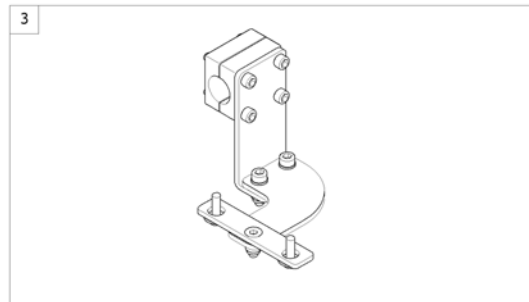

1	6001425	(ACS dual control) <i>[1291/1292]</i>	1
2	-	(Remote Bracket Dual Control for Modulite Seat)	1
3	-	(Remote Bracket Dual Control for Max Seat)	1