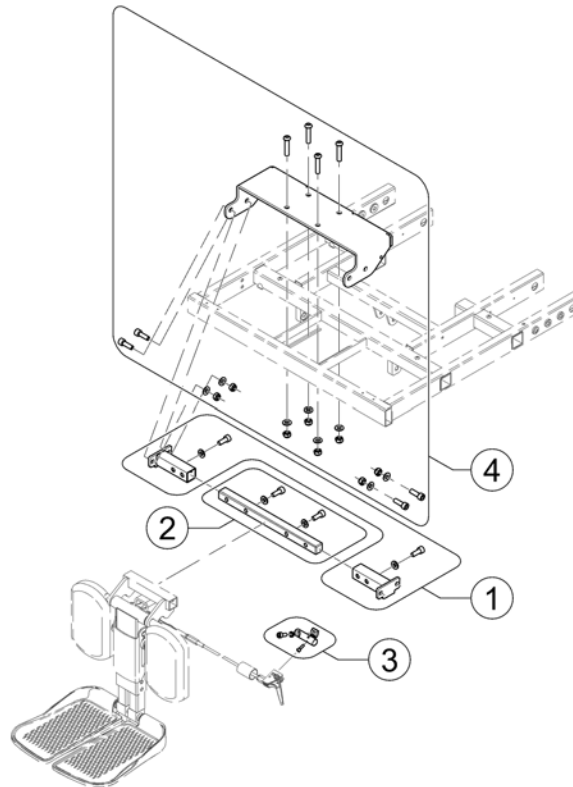

(Support Centr. Legrest man. LNX - Max Seat)

1583889.jpg

1	SP1583887	(Mounting Kit, Central Legrest LNX man. - Max Seat)	1
2	SP1576712	(Insert, Centr. Legrest LNX)	1
3	SP1579988	(Support, Lever, cpl.)	1
4	SP1580689	(Upper Support, Centr. Legrest LNX - Max Seat)	1