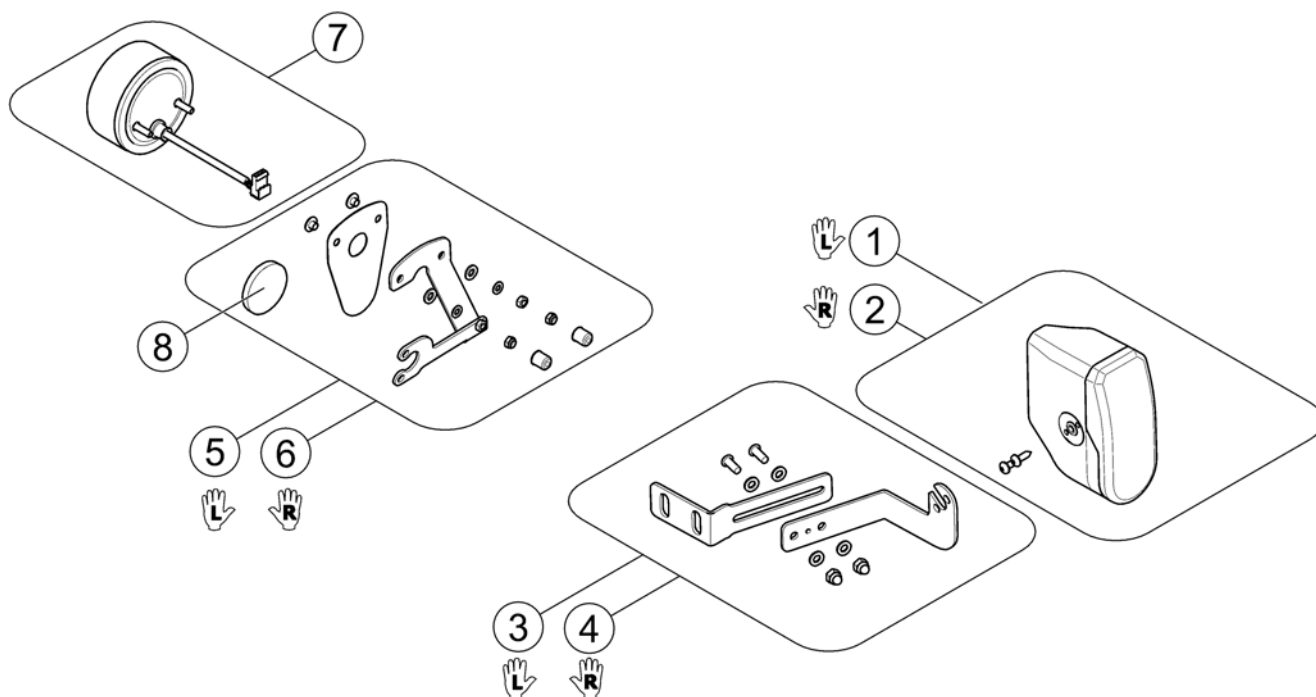

(Lightsystem german Homologation)

1583077.00

-	P31108	LYSPÆRE 24V/10W	1
-	P31191	PÆRE 24V/5W BAKLYS STORM 3	1
-	SP1419271	(Light Bulb 24V/21W, yellow (Turn Signal front/rear))	1
!!!	-	(Rear Light Protector Kit)	0
1	1440426	FRONTLYS VE KPL THYPOON	1
2	1420412	FRONTLYS HØ KPL STORM3 TORNADO G50	1
3	SP1583088	LYSHOLDER FORAN VE TDX-SP2	1
4	SP1583087	LYSHOLDER FORAN HØ TDX-SP2	1
5	SP1583089	(Light Bracket rear LH)	1
6	SP1583090	(Light Bracket rear RH)	1
7	1442736	BAKLYS KPL STORM3	1
8	SP1541591	(Reflector, red)	1