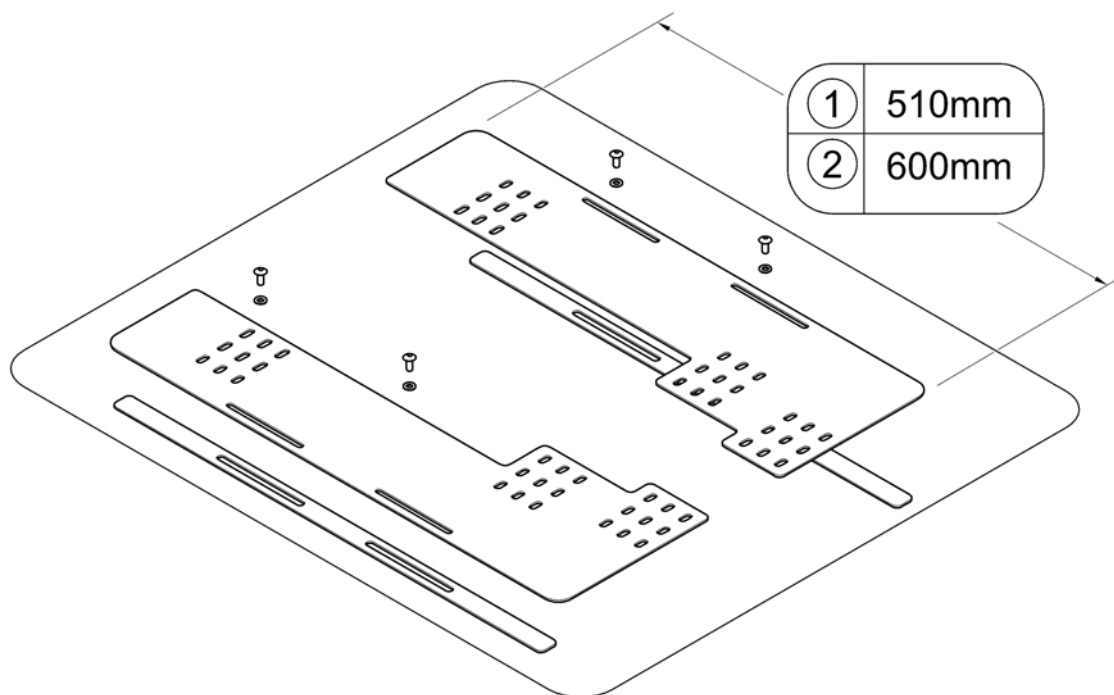

1	SP1580750	(Adapter Kit for Universal Seat 510mm)	1
2	SP1580759	(Adapter Kit for Universal Seat 600mm)	1