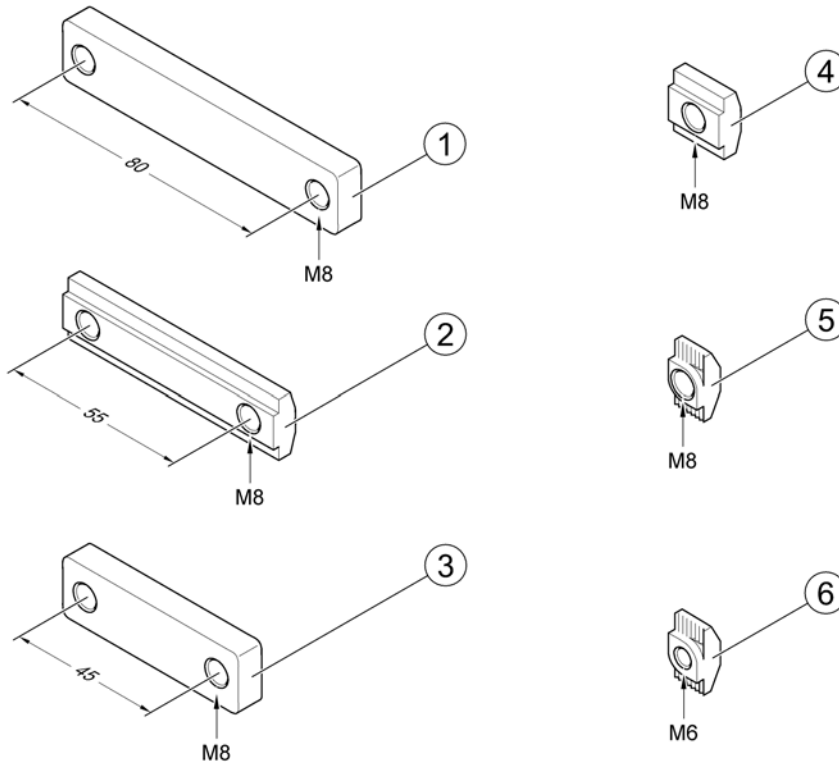

1	SPTRC2065	(Flip and fold away Tray LH)	1
2	SPTRC2066	(Flip and fold away Tray RH)	1

(Hour Counter)

1567259.iso

1 SP1541531 (Hour Counter)

1

(T-Nuts for Accessories Modulite & ULM Seat)

157-4067 no

1	SP1556401	MUTTER SKINNE 80MM 2*M8 MODULITE	1
2	SP1572444	MUTTER SKINNE 55MM 2*M8 MODULITE	1
3	SP1555168	MUTTER SKINNE 45MM 2*M8 MODULITE	1
4	SP1557341	MUTTER SKINNE M8 BRED MODULITE	1
5	SP1573158	MUTTER SKINNE VRIDBAR M8 MODULITE	1
6	SP1573721	MUTTER SKINNE VRIDBAR M6 MODULITE	1