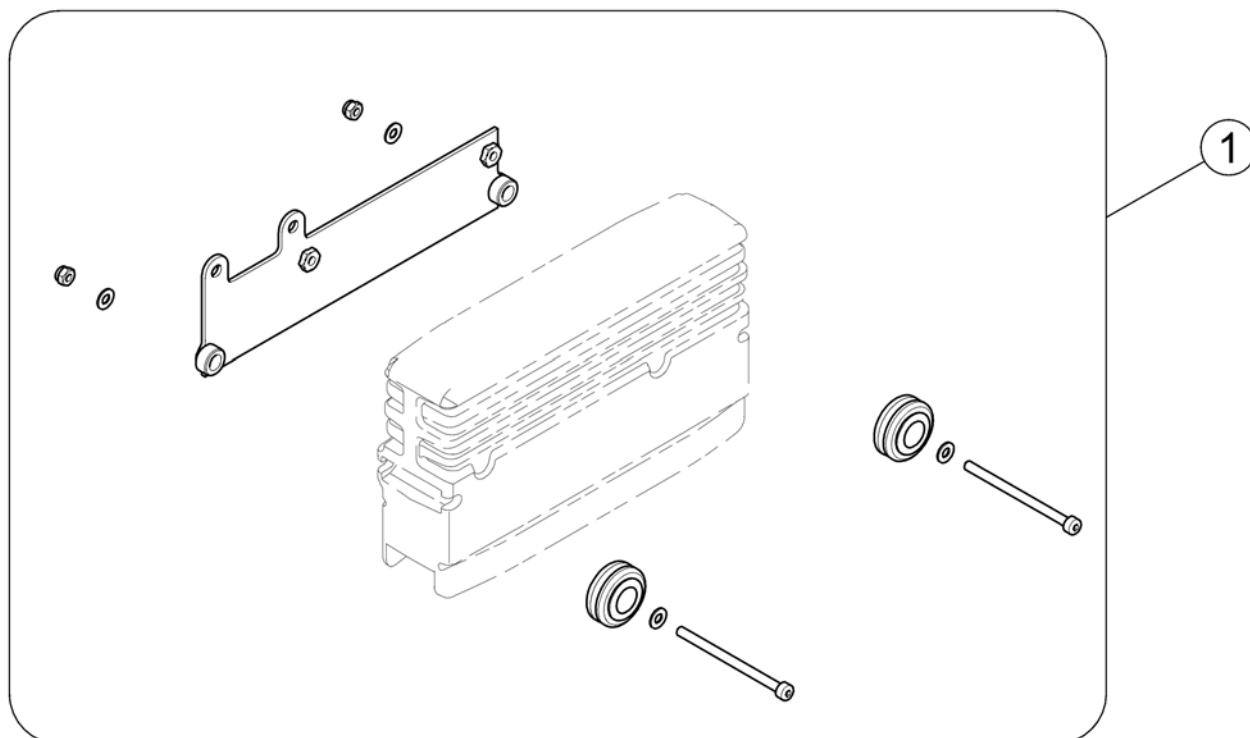

(Bracket for Power Modul - Standard Base)

1583336.iso

1 SP1583340

(Bracket Power Module)

1