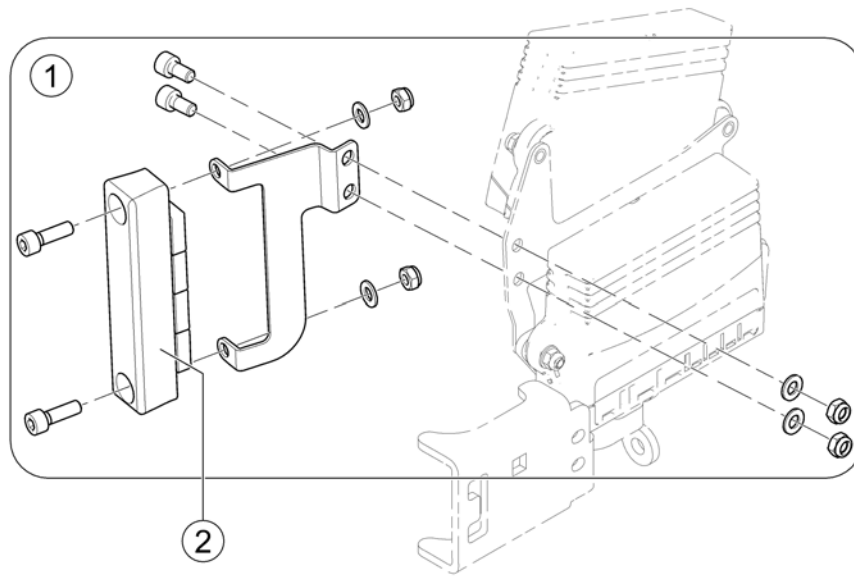

1	SP1586798	(T-Adapter with mounting hardware)	1
2	P10072	(Bus 4-way socket (T-Adapter))	1