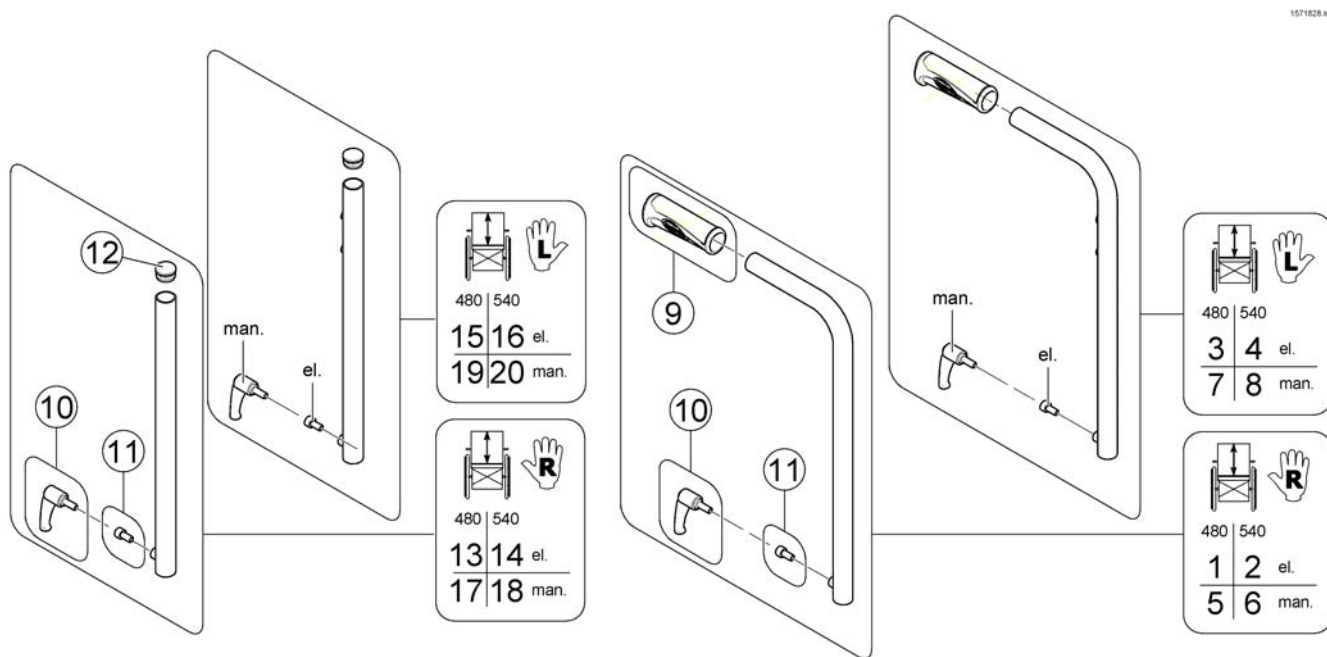

(Backposts)

1	SP1587177	RYGGRØR HØYDE 48 HØ MODULITE <i>Compatible with Flip-Up & Following Armrest [2193/2192/2194] - replaces SP1563102</i>	1
2	SP1587184	RYGGRØR HØ 54 MODULITE <i>Compatible with Flip-Up & Following Armrest [2193/2192/2194] - replaces SP1563103</i>	1
3	SP1587176	RYGGRØR HØYDE 48 VE MODULITE <i>Compatible with Flip-Up & Following Armrest [2193/2192/2194] - replaces SP1560576</i>	1
4	SP1587183	RYGGRØR VE 54 MODULITE <i>Compatible with Flip-Up & Following Armrest [2193/2192/2194] - replaces SP1559578</i>	1
5	SP1587163	(Backpost man. BH 480mm - RH) <i>Compatible with Flip-Up & Following Armrest [2193/2192/2194] - replaces SP1572489</i>	1
6	SP1587182	(Backpost man. BH 540mm - RH) <i>Compatible with Flip-Up & Following Armrest [2193/2192/2194] - replaces SP1572490</i>	1
7	SP1587162	(Backpost man. BH 480mm - LH) <i>Compatible with Flip-Up & Following Armrest [2193/2192/2194] - replaces SP1572491</i>	1
8	SP1587178	(Backpost man. BH 540mm - LH) <i>Compatible with Flip-Up & Following Armrest [2193/2192/2194] - replaces SP1572492</i>	1
9	SP1586122	(Handles (pair)) <i>replaces item SP1563651</i>	1
10	0021-70002	FINGERSKRUE M8 ITALIA RYGGRØR	1
11	1567999	(Bolt M8x16 8.8 black DIN912)	1
13	SP1606879	(Backpost el. BH 480mm - RH w/o Pushhandle)	1
14	SP1606893	(Backpost el. BH 540mm - RH w/o Pushhandle)	1
15	SP1606880	(Backpost el. BH 480mm - LH w/o Pushhandle)	1
16	SP1606894	(Backpost el. BH 540mm - LH w/o Pushhandle)	1
17	SP1606877	(Backpost man. BH 480mm - RH w/o Pushhandle)	1
18	SP1606881	(Backpost man. BH 540mm - RH w/o Pushhandle)	1
19	SP1606878	(Backpost man. BH 480mm - LH w/o Pushhandle)	1
20	SP1606882	(Backpost man. BH 540mm - LH w/o Pushhandle)	1