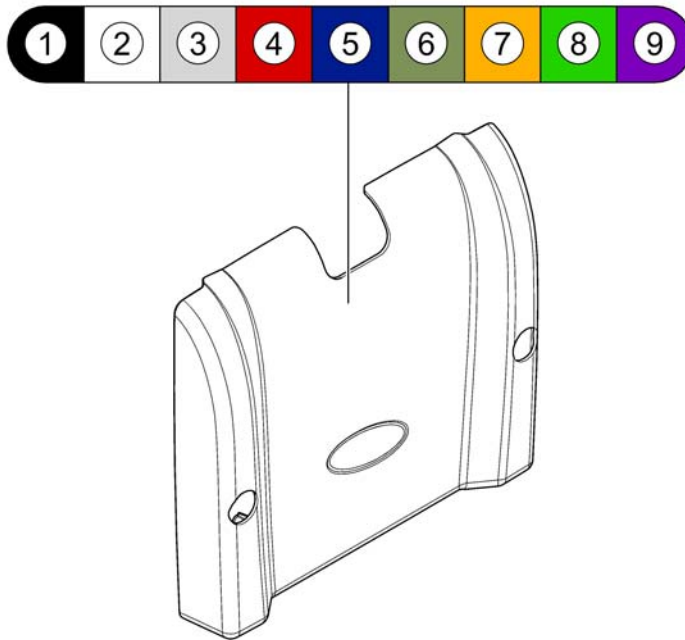

1	SP1179717	(Front Shroud Assy, Wet Black)		1
2	SP1189505	(Front Shroud Assy, Artic White)		1
3	SP1189506	(Front Shroud Assy, Electric Silver)		1
4	SP1179718	(Front Shroud Assy, Electric Red)		1
5	SP1189507	(Front Shroud Assy, Electric Blue)		1
6	SP1179719	(Front Shroud Assy, Aviator Green)	→ 30.06.2015	1
7	SP1189508	(Front Shroud Assy, Desert Orange)	→ 30.06.2015	1
8	SP1588784	(Front Shroud Assy, Jade Green)	01.07.2015 →	1
9	SP1588786	(Front Shroud Assy, Transparent Purple)	01.07.2015 →	1