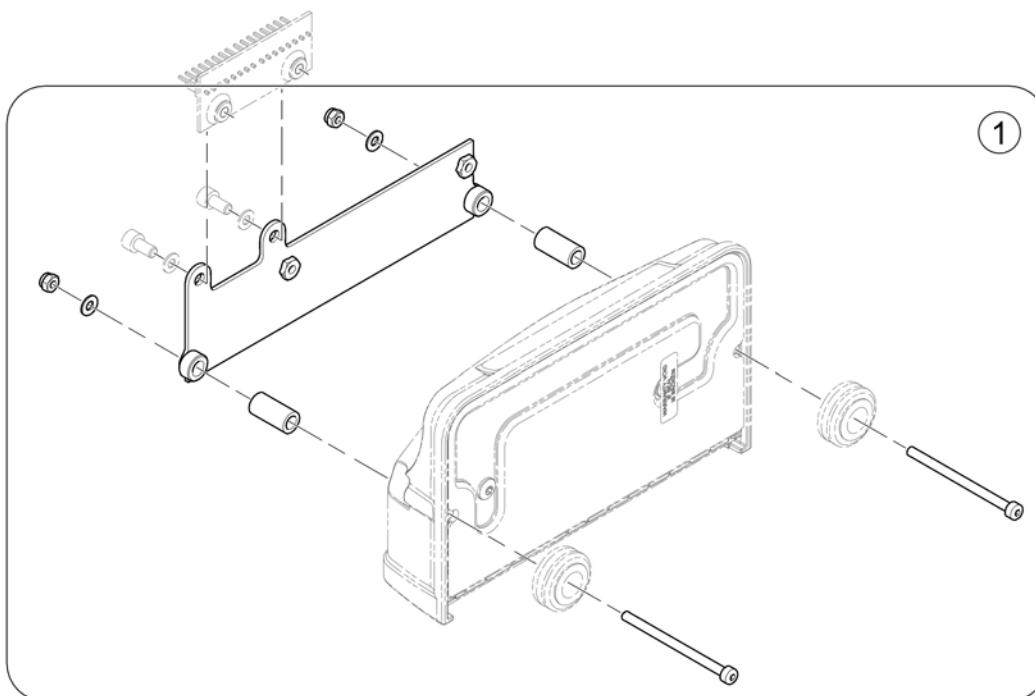

(Mounting Hardware, Power Module & Light Board)

160664 iso

1 SP160665

(Mounting Hardware, Powermodule & Light Board)

1