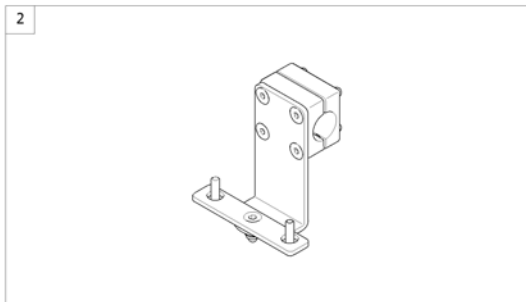

1	6001425	(ACS dual control) <i>[1291/1292]</i>	1
2	-	(Remote Bracket Dual Control for Modulite Seat)	1
3	-	(Remote Bracket Dual Control for Max Seat)	1