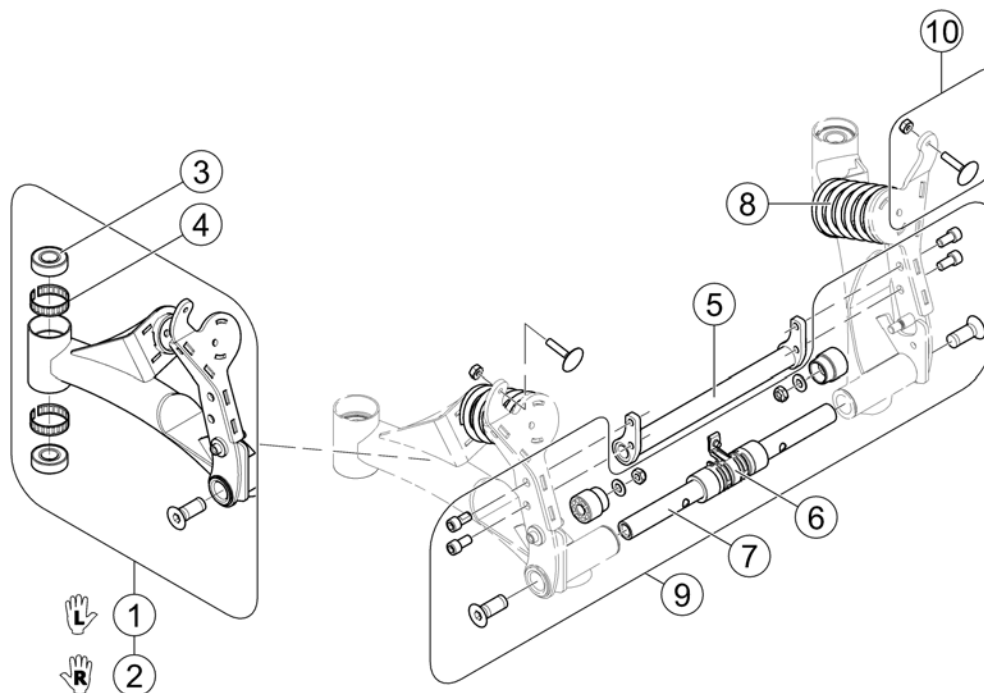

(Rear Pivot Narrow Base)

1563286.iss

1	SP1179094	(Kit, Rear Swing Arm Assy w/ Hardware, black, LH)	1
2	SP1179093	(Kit, Rear Swing Arm Assy w/ Hardware, black, RH)	1
3	SP40117X006	KULELAGER TDX SP2 BAK	1
4	SP1110717	(Ring, Tolerance)	1
5	SP1176604	(Crossmember, Pivot, black - Narrow Base)	1
6	SP1523166	FESTE DEKSEL TDX TDX	1
7	SP1155018	()	1
8	SP1579643	(Spring - silver)	1
9	SP1523177	FESTESETT ROTASJONSAKSEL TDX	1
10	SP1151949	(Kit, Elevator Bolt w/ Keps Nut (1/4-20))	1