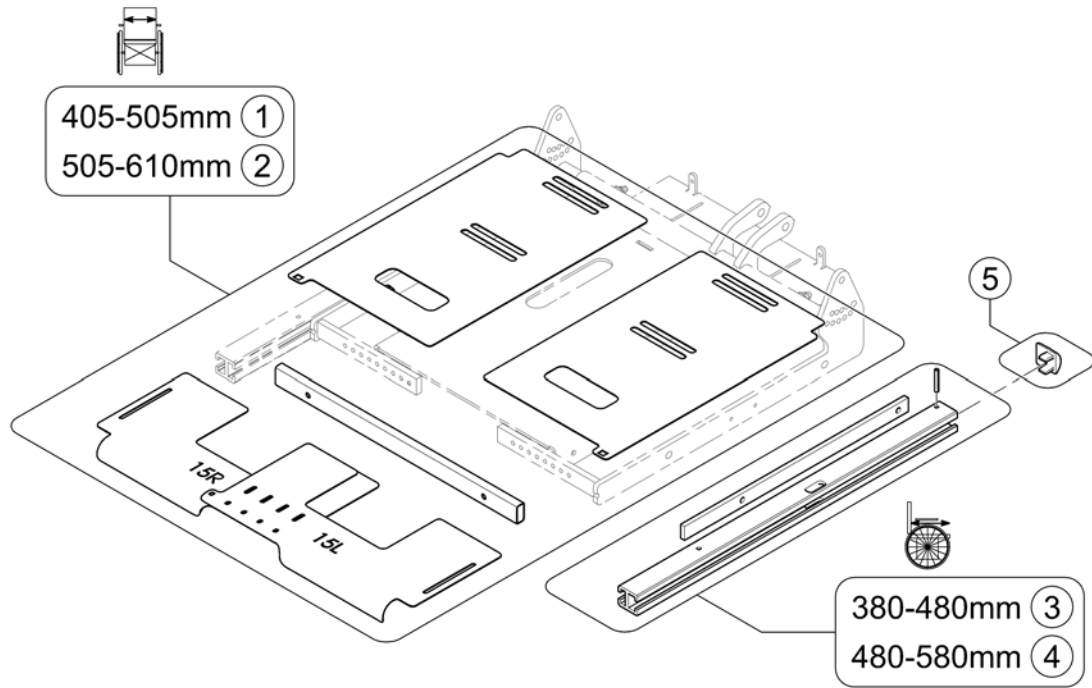

(Seat Plates & Side Rails)

1588152 Rev

1	SPTRC2187	(Seat Pans - SW 405-505mm (16-20"))	1
2	SPTRC2189	(Seat Pans - SW 505-610mm (19-24"))	1
3	SPTRC2141	(Seat Rail Kit SD 380-480mm, cpl.)	1
4	SPTRC2142	(Seat Rail Kit SD 480-580mm, cpl.)	1
5	SPTRC2090	(End cap kit (2 pcs))	1