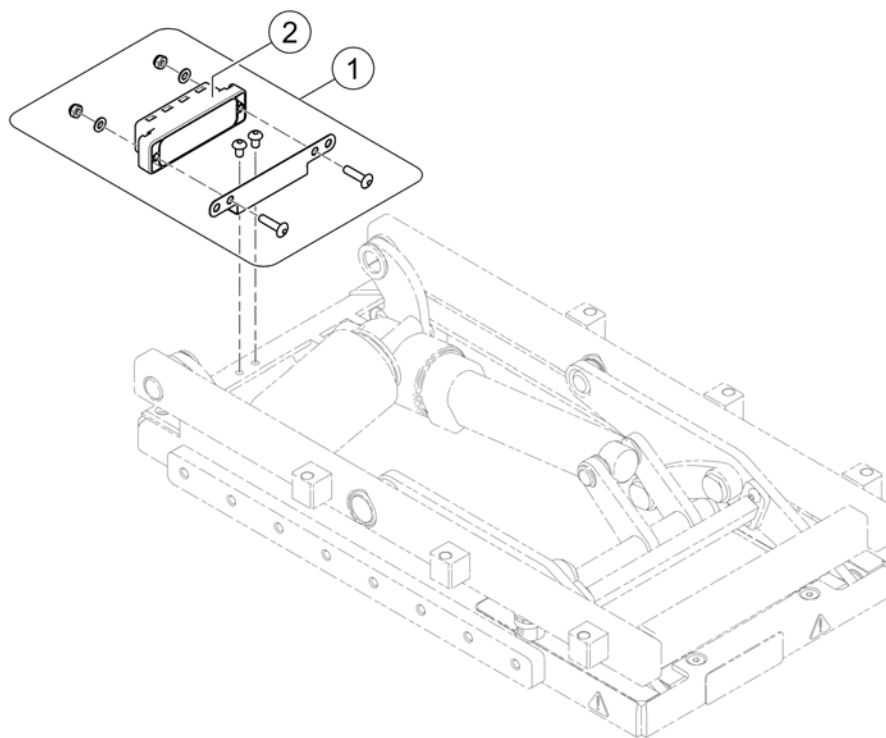

(4-way Expansion Block (with Tilt module))

160673 iso

1	SP1604608	(LiNX 4-way Expansion Block with mounting hardware for Tilt module)	1
2	SP1602907	(4-way Expansion Block, LiNX, GLM-CONX4 (single part))	1