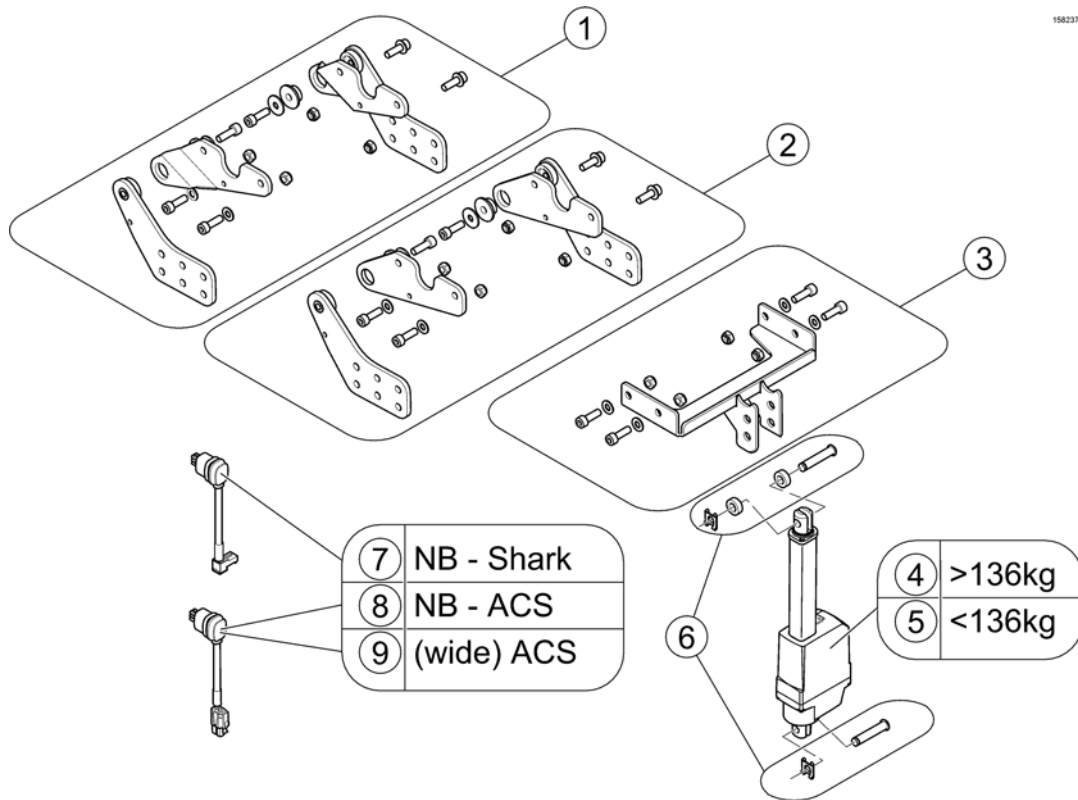

(man. settable Tilt)

1577301 iso

1 SP1563229

(Mounting Rails)

1

1	SP1582738	(Pivot Bearing Back - Wide Base)	1
2	SP1582736	(Pivot Bearing Back - Narrow Base)	1
3	SP1582731	(Support Plate Front for Tilt)	1
4	SP1556487	(Actuator LA23 - stroke 135mm / 2500N)	1
5	SP1581020	(Actuator LA23 - stroke 135mm / 1800N)	1
6	SP1582737	(Mounting Hardware for Tilt)	1
7	SP1552297	(Actuator Cable LA23 Shark (~500mm))	1
8	SP1556449	(Actuator Cable LA23 ACS2 (~400mm))	1
9	SP1572166	KABEL ACTUATOR MODULITE	1

(Powered seat lifter with tilt 300mm/30°)

1577303 iso

-	SP1570291	(Adapter Cable) <i>(2x for wide Base / 1x for Narrow Base)</i>		1
-	SP1576062	(Extension Cable - 1100mm) <i>(only for Narrow Base)</i>		1
-	SP1570294	(Extension cable A (700mm))		1
-	SP1533561	(Light Cable w. DCI)		1
1	SP1568426	(Lifter- /Tilt Bracket for wide Base)		1
2	SP1568424	(Lifter- /Tilt Bracket for narrow Base)		1
3	SP1558715	SETELØFT MED TILT KPL TDX SP2 LOW-RIDER		1
4	SP1571823	(Lifter actuator, cpl. with mounting hardware)	→ 30.06.2016	1
4	SP1588442	(Lifter actuator, cpl. with hardware)	01.07.2016 →	1
5	SP1571822	AKTUATOR FOR TILT M. LØFT TDX SP2		1
6	SP1577762	(Slow-Stop Switchcable with Mounting (LS18KIT))		1
7	SP1604199	(Energie chain)		1