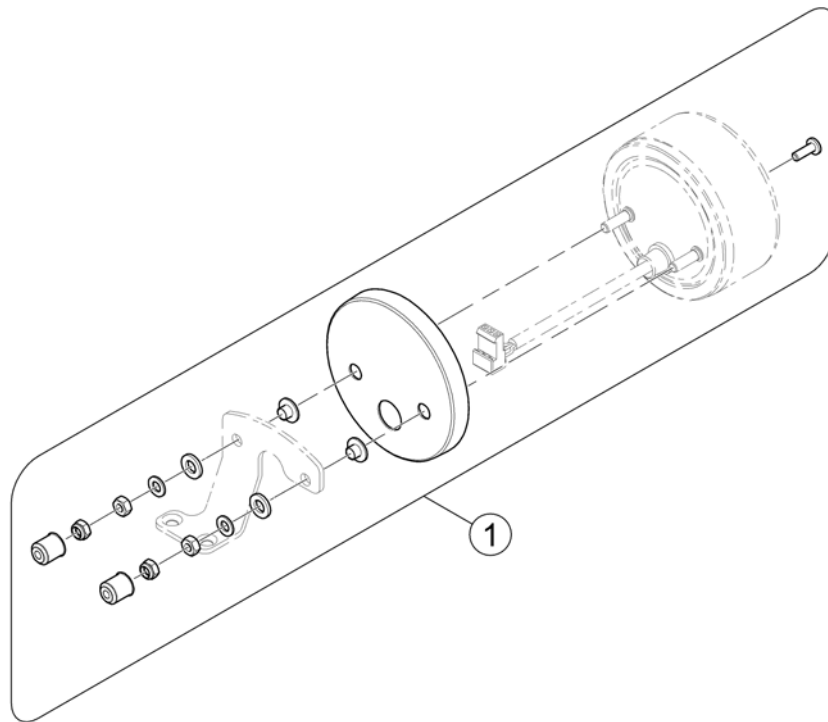

1 SP1581827

(Rear Light Protector Exchange Kit)

1