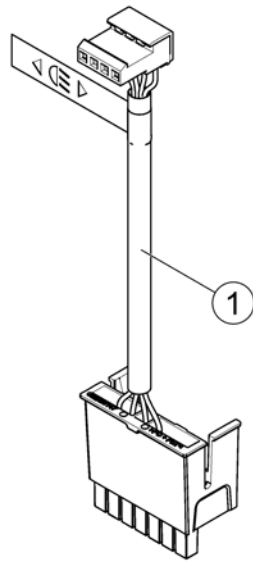

---

1 SP1524237

KABEL LYS TDX

1