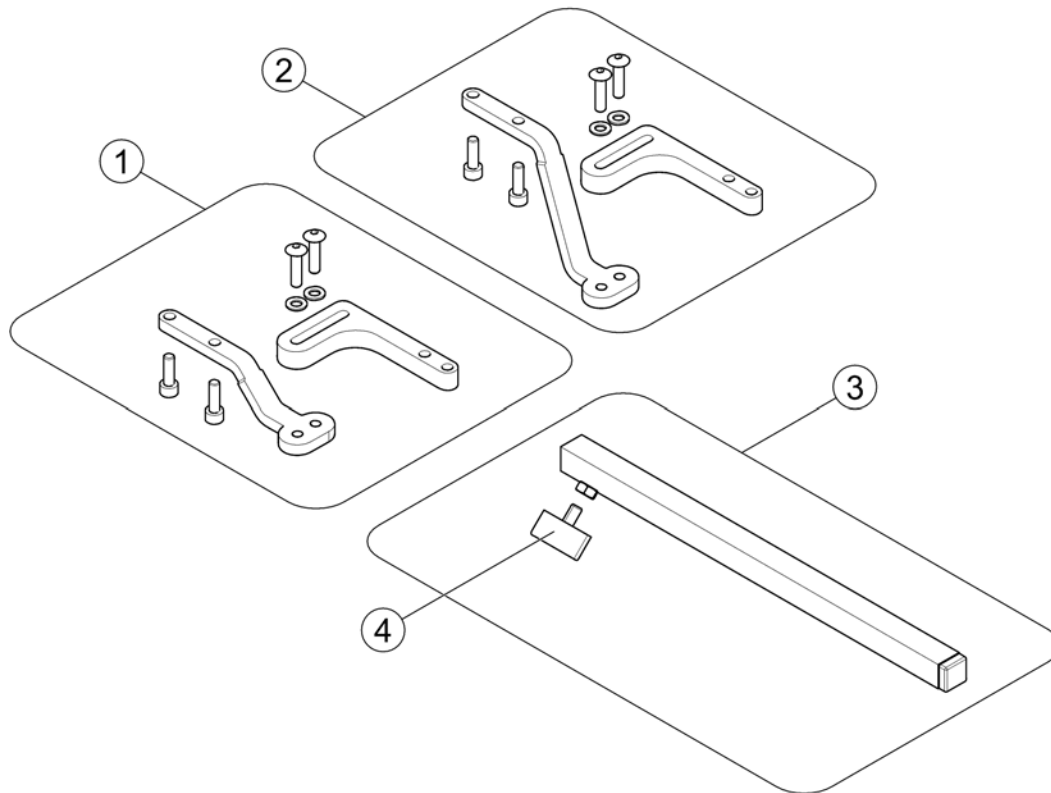

(Remote Bracket Standard - ULM and Soft Armpad on Modulite)

1588513.no

1	SP1587309	(Remote bracket Std. REM 24SD/A/B550)	1
2	SP1587693	(Remote bracket MACES Std - REM 24SD/A/B/550)	1
3	SPS183040	STYREBOKSHOLDER STD KPL STORM3 G40	1
4	L31001	VINGSKRUV M 6X10 GARANT G24 S	1