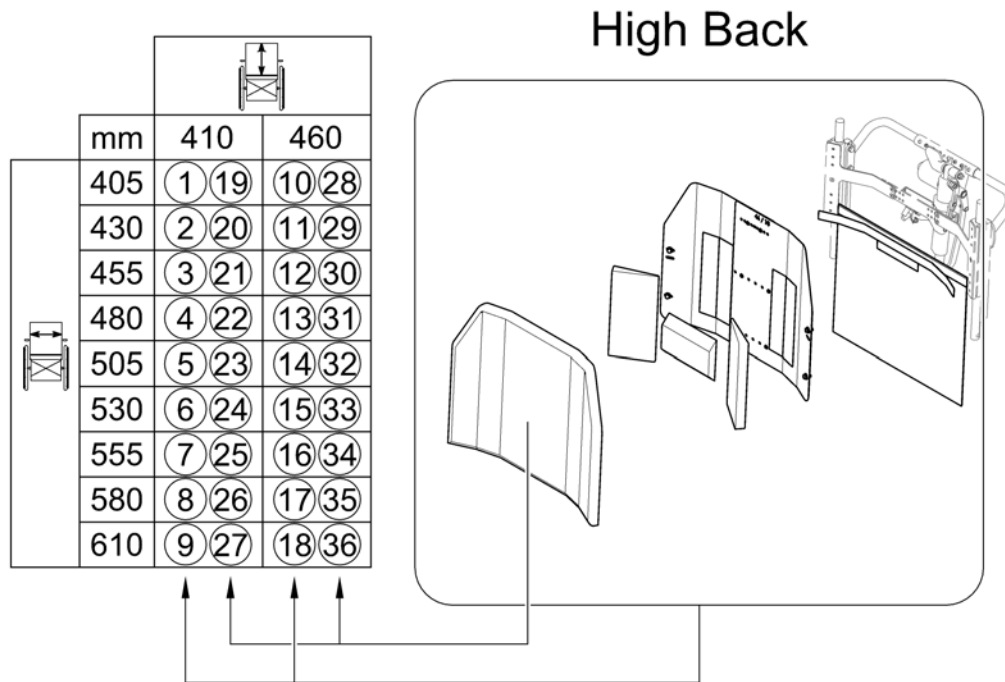

(Backrest Cushions)

158201 no

1	SP1583769	(High Back 405x410mm (16x16"), cpl.)	1
2	SP1583772	(High Back 430x410mm (17x16"), cpl.)	1
3	SP1583774	(High Back 405x410mm (18x16"), cpl.)	1
4	SP1583857	(High Back 480x410mm (19x16"), cpl.)	1
5	SP1583930	(High Back 505x410mm (20x16"), cpl.)	1
6	SP1583932	(High Back 530x410mm (21x16"), cpl.)	1
7	SP1584053	(High Back 555x410mm (22x16"), cpl.)	1
8	SP1584055	(High Back 580x410mm (23x16"), cpl.)	1
9	SP1584081	(High Back 610x410mm (24x16"), cpl.)	1
10	SP1583771	(High Back 405x460mm (16x18"), cpl.)	1
11	SP1583773	(High Back 430x460mm (17x18"), cpl.)	1
12	SP1583775	(High Back 455x460mm (18x18"), cpl.)	1
13	SP1583858	(High Back 480x460mm (19x18"), cpl.)	1
14	SP1583931	(High Back 505x460mm (20x18"), cpl.)	1
15	SP1583934	(High Back 530x460mm (21x18"), cpl.)	1
16	SP1584054	(High Back 555x460mm (22x18"), cpl.)	1
17	SP1584056	(High Back 580x460mm (23x18"), cpl.)	1
18	SP1584118	(High Back 610x460mm (24x18"), cpl.)	1
19	SPTRS0425-1616	(High Back Cover and foam 405x410mm (16x16"))	1
20	SPTRS0425-1716	(High Back Cover and foam 430x410mm (17x16"))	1
21	SPTRS0425-1816	(High Back Cover and foam 455x410mm (18x16"))	1
22	SPTRS0425-1916	(High Back Cover and foam 480x410mm (19x16"))	1
23	SPTRS0425-2016	(High Back Cover and foam 505x410mm (20x16"))	1
24	SPTRS0425-2116	(High Back Cover and foam 530x410mm (21x16"))	1
25	SPTRS0425-2216	(High Back Cover and foam 555x410mm (22x16"))	1
26	SPTRS0425-2316	(High Back Cover and foam 580x410mm (23x16"))	1
27	SPTRS0425-2416	(High Back Cover and foam 610x410mm (24x16"))	1
28	SPTRS0425-1618	(High Back Cover and foam 405x460mm (16x18"))	1
29	SPTRS0425-1718	(High Back Cover and foam 430x460mm (17x18"))	1
30	SPTRS0425-1818	(High Back Cover and foam 455x460mm (18x18"))	1
31	SPTRS0425-1918	(High Back Cover and foam 480x460mm (19x18"))	1