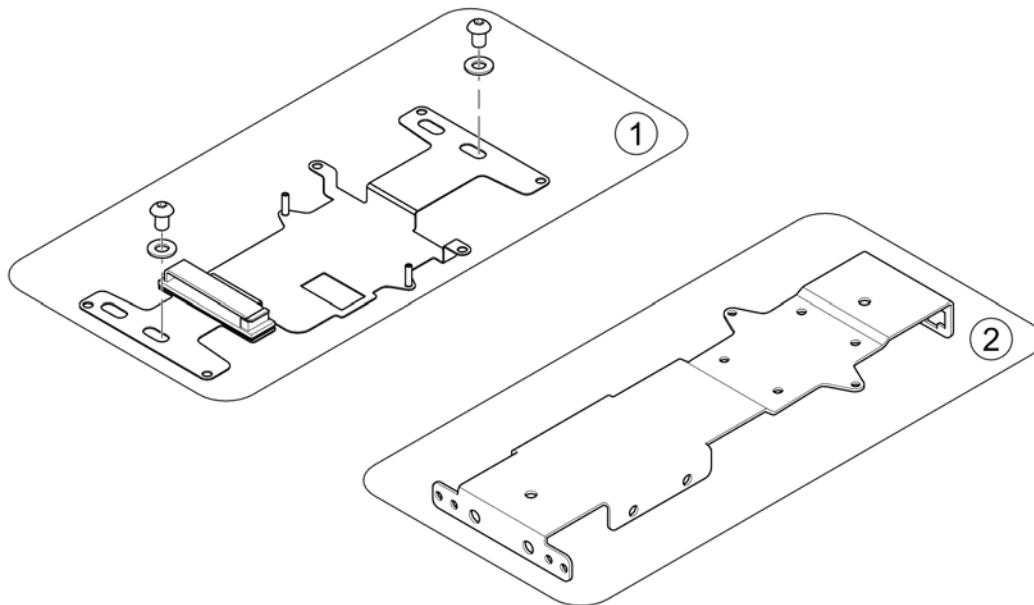

(Bracket ACT - Modulite Seat)

1583343.no

1	SP1569960	(ACT bracket)	1
2	SP1564650	(Multi support bracket)	1