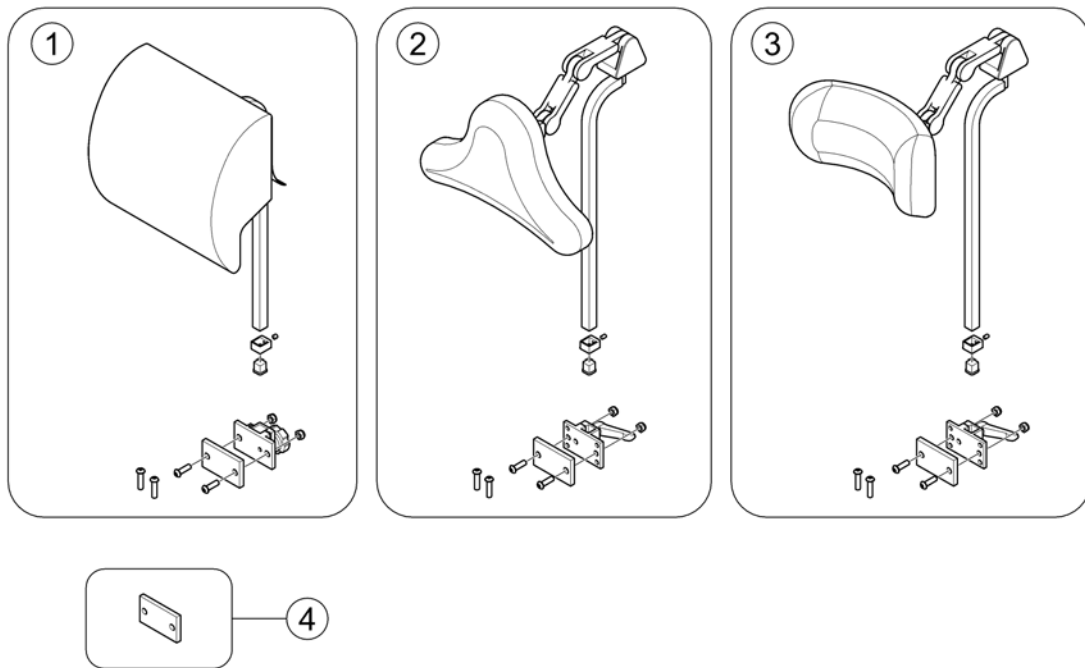

1588517.no

1	SPTRC1929	(Onyx Auto Style Headrest)	1
2	SPTRC1930	(All-Position Headrest)	1
3	SPTRC1931	(Comfort Plus Headrest)	1
4	SPTRX2685	(Headrest Shim Kit Posture Back)	1
4	SP1544188	(Headrest Shim Kit Deep Back SW 410-430mm)	1
4	SP1544187	(Headrest Shim Kit Deep Back SW 460-610mm)	1