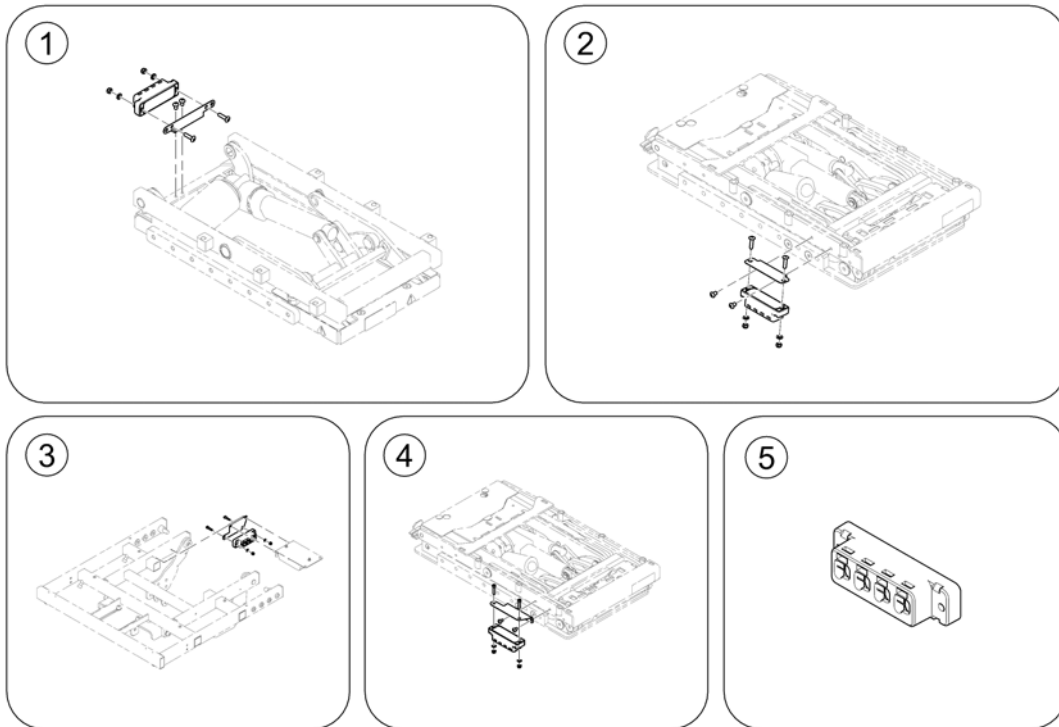

(4-way Expansion Block)

1506721 no

1	-	(4-way Expansion Block (with Tilt module))	1
2	-	(4-way Expansion Block (with Lifter/Tilt module))	1
3	-	(4-way Expansion Block (Max Seat))	1
4	-	(4-way Expansion Block (Low Rider))	1
5	-	(4-way Expansion Block (without any module))	1