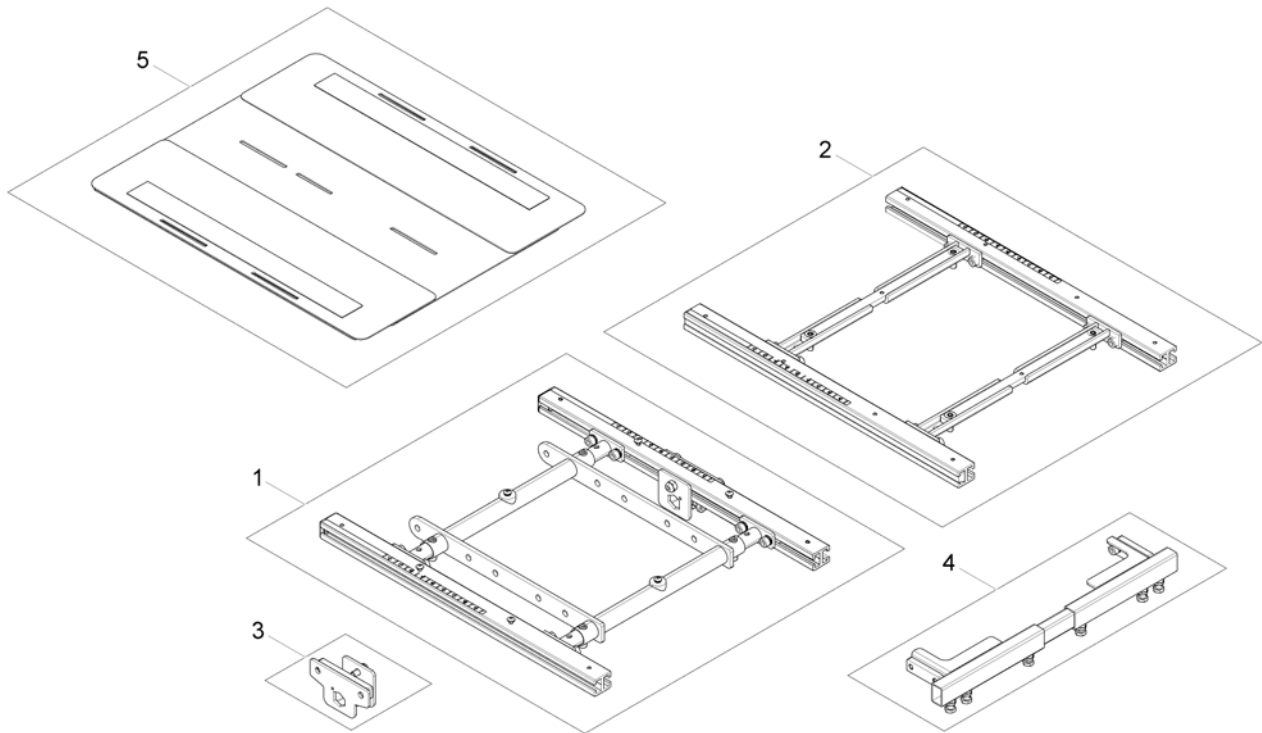

(Telescopic Seat Frame and Plate)

1572312 iso

1	-	(Telescopic Seat Frame for man. /pow. 20° Tilt)	1
2	-	(Telescopic Seat Frame for Tilt 30° / Lifter)	1
3	-	(Armrest Bracket)	1
4	-	(Legrest Support)	1
5	-	(Seat Plate)	1