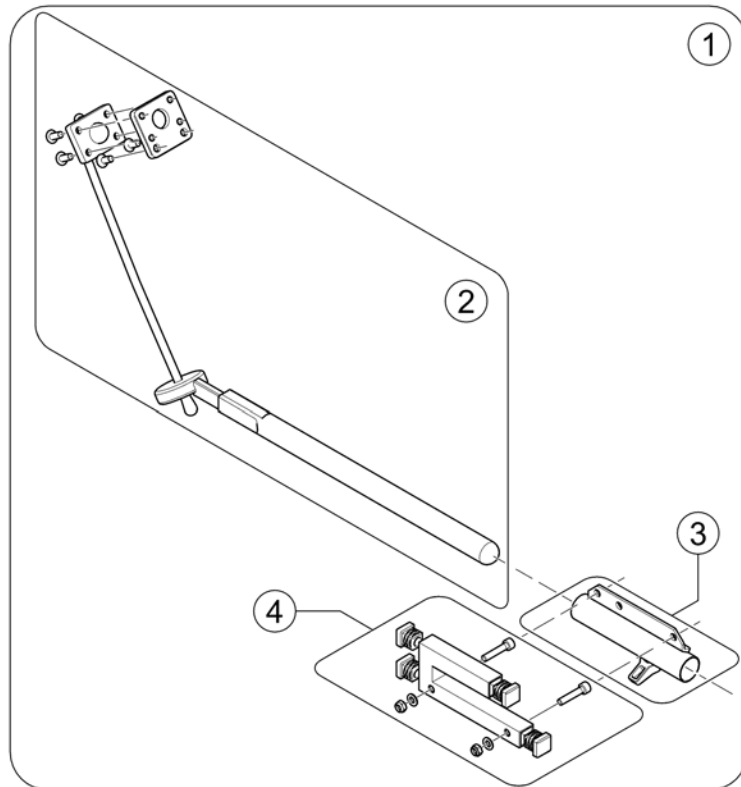

1560654.lin

1	SP1509690	HOLDER FOR DX-REMG90 HØ JUSTERBAR HØYDE/DYBDE		1
2	SP1527504	(Swan neck remote bracket with adapter plate)		1
3	SP1603801	(Mounting bracket, cpl.) <i>Old bracket no longer available!</i>	05.08.2013 →	1
4	SP1603847	(Mounting Adapter G91) <i>Old bracket no longer available!</i>	05.08.2013 →	1