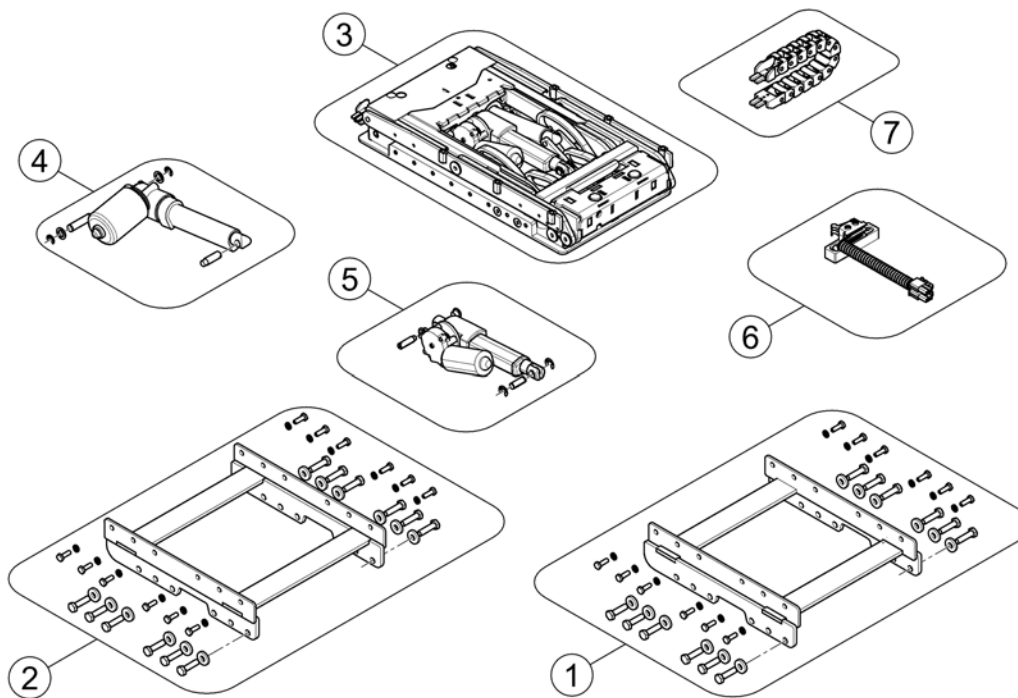

(man. settable Tilt)

1577301 iso

1 SP1563229

(Mounting Rails)

1

1	SP1582738	(Pivot Bearing Back - Wide Base)	1
2	SP1582736	(Pivot Bearing Back - Narrow Base)	1
3	SP1582731	(Support Plate Front for Tilt)	1
4	SP1556487	(Actuator LA23 - stroke 135mm / 2500N)	1
5	SP1581020	(Actuator LA23 - stroke 135mm / 1800N)	1
6	SP1582737	(Mounting Hardware for Tilt)	1
7	SP1552297	(Actuator Cable LA23 Shark (~500mm))	1
8	SP1556449	(Actuator Cable LA23 ACS2 (~400mm))	1
9	SP1572166	KABEL ACTUATOR MODULITE	1

(powered Tilt 0°-30°)

1577302.no

1	SP1568426	(Lifter- /Tilt Bracket for wide Base)	1
2	SP1568424	(Lifter- /Tilt Bracket for narrow Base)	1
3	SP1558714	(Tilt unit)	1
4	SP1571809	(Actuator)	1
-	SP1570291	(Adapter Cable)	1

(Powered seat lifter with tilt 300mm/30°)

1577303 iso

-	SP1570291	(Adapter Cable) <i>(2x for wide Base / 1x for Narrow Base)</i>		1
-	SP1576062	(Extension Cable - 1100mm) <i>(only for Narrow Base)</i>		1
-	SP1570294	(Extension cable A (700mm))		1
-	SP1533561	(Light Cable w. DCI)		1
1	SP1568426	(Lifter- /Tilt Bracket for wide Base)		1
2	SP1568424	(Lifter- /Tilt Bracket for narrow Base)		1
3	SP1558715	SETELØFT MED TILT KPL TDX SP2 LOW-RIDER		1
4	SP1571823	(Lifter actuator, cpl. with mounting hardware)	→ 30.06.2016	1
4	SP1588442	(Lifter actuator, cpl. with hardware)	01.07.2016 →	1
5	SP1571822	AKTUATOR FOR TILT M. LØFT TDX SP2		1
6	SP1577762	(Slow-Stop Switchcable with Mounting (LS18KIT))		1
7	SP1604199	(Energie chain)		1