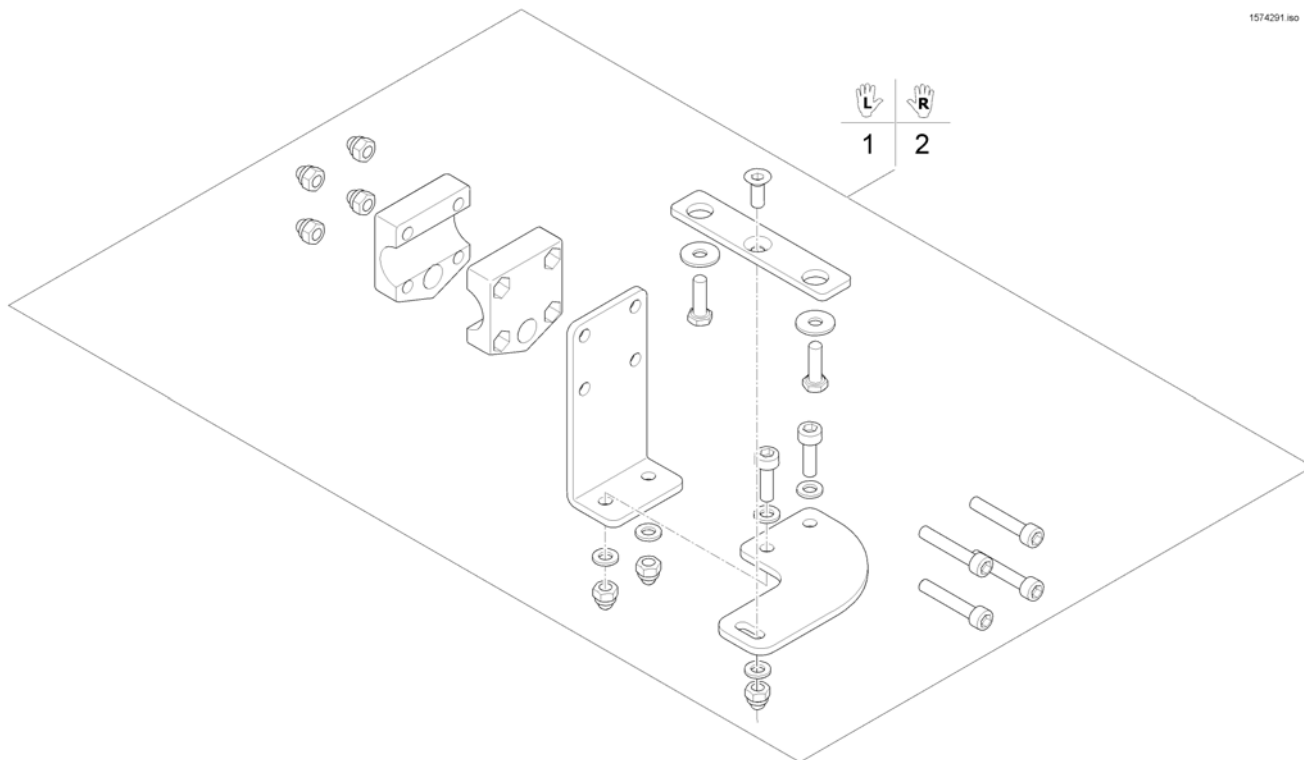

(Remote Bracket Dual Control for Modulite Seat)

1574291 iso

1	SP1571799	(Remote Bracket Dual Control LH)	1
2	SP1571800	(Remote Bracket Dual Control RH)	1