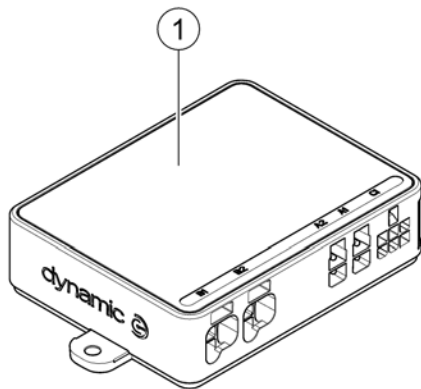

(Mounting Hardware, Power Module & Light Board)

160664 iso

1 SP160665

(Mounting Hardware, Powermodule & Light Board)

1

1	SP1602883	(LiNX 2-Channel Actuator Module (DLX-ACT200))	1
2	SP1602884	(LiNX 4-Channel Actuator Module (DLX-ACT400))	1