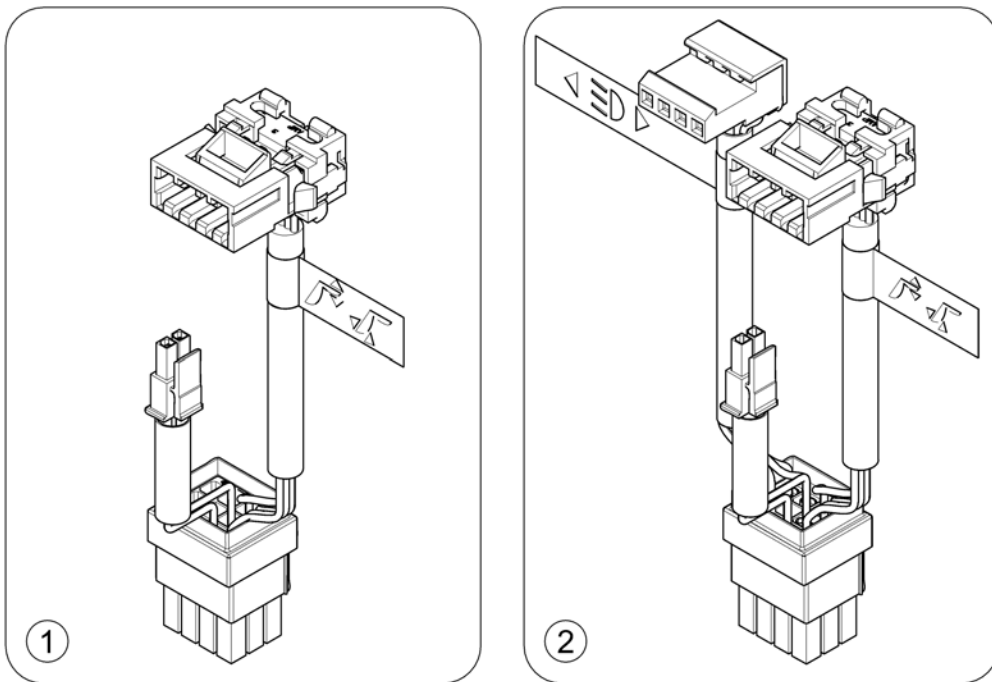

1 SP157707

(Drive Lockout with bracket)
Shark+[0977] / ACS+[2100]+[1092/1093/1094]

1

1	SP1577326	(Wire Harness - Drive Lockout & el. Adjustments) [0977]+[1254]	1
2	SP1577325	(Wire Harness - Drive Lockout, el. Adjustments & Light) [0977]+[1367/1437]	1