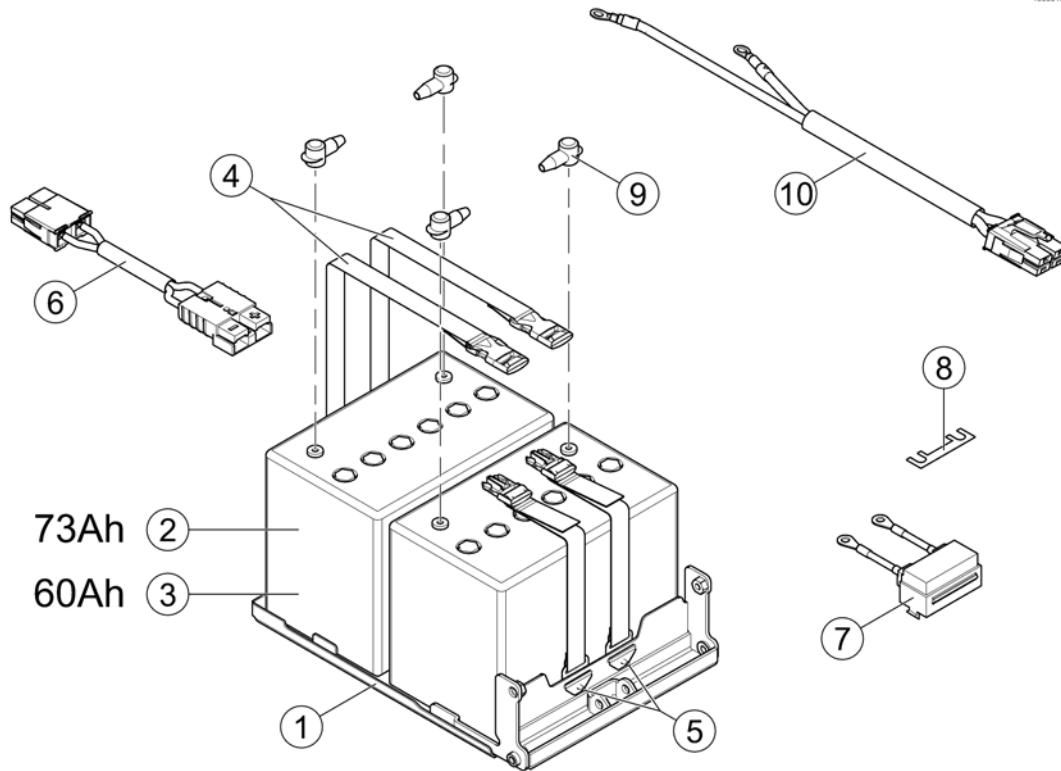

Invacare® TDX-SP2 Lowrider, TDX-SP2 NB | Batterier, kabler og ladere
(Battery, Tray & Wiring - Standard Base)

1563310.000

-	(Important advice! Replace batteries in pairs. Never mix: manufactures, date codes or technologies (Gel with AGM batteries))	1
-	SP1523150 (Strip, Self Adhesive Wear (2-1/2'Long x1/2"Wide))	1
1	SP1179723 (Kit, Battery Tray Assy - Standard Base)	1
2	P50016 BATTERI 70AH MK12-73 TROJAN	2
2	SP1587897 (Battery, 12V/73,6 Ah C20, Gel - preconditioned (Sweden only))	2
3	1432944 BATTERI 60AH MK12-60 TROJAN <i>Lowrider Option only!</i>	2
4	SP1179296 (Battery Strap Assy EU, GP24)	2
5	SP1523266 (Rivet (3/16 x7/16"))	4
6	SP1527780 BATTERIKABEL TDX	1
7	1432561 SIKRINGSHOLDER STORM3 KOMP.M 80A SIKRING	1
8	1433734 SIKRING 80A TIL BATTERI	1
9	P52996 POLSKO DEKSEL	4
10	- (Not available so far.)	0