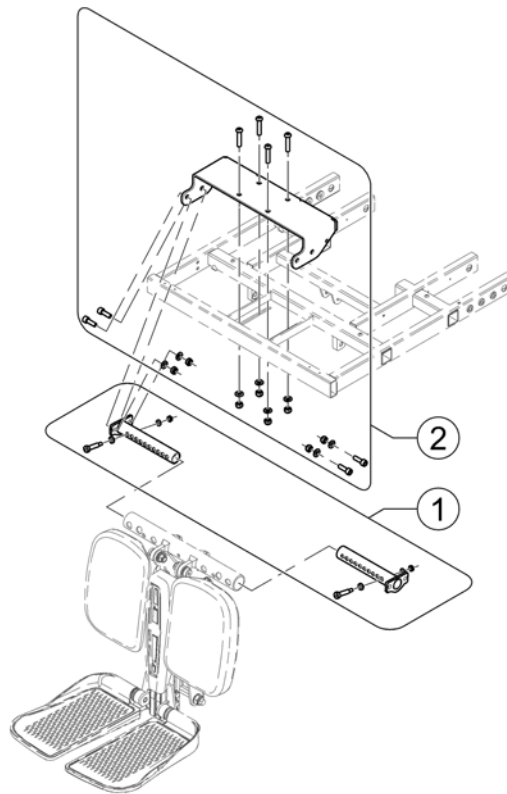

(Support Centr. Legrest LNX el. - Max Seat)

1583890.kso

1	SP1583888	(Mounting Kit, Central Legrest LNX el. - Max Seat)	1
2	SP1580689	(Upper Support, Centr. Legrest LNX - Max Seat)	1