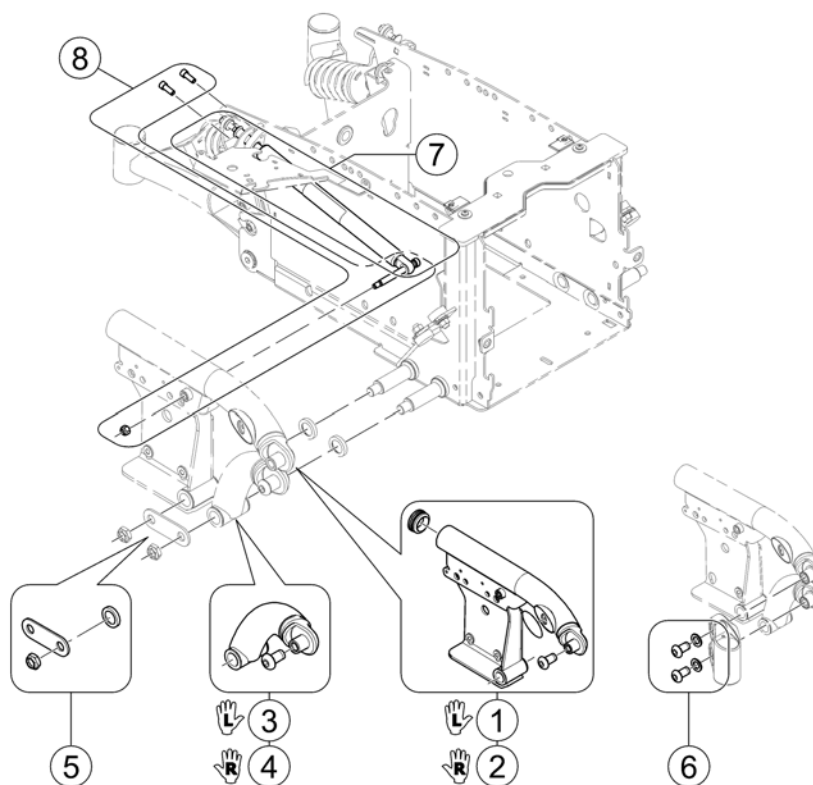

(Walking Beam (Narrow Base))

1583259.000

-	SP1142270	(Slide Bushing Kit (12 pcs.)) <i>It's recommended to replace all bearings at once</i>	1
1	SP1179092	(Kit, Walking Beam Assy Black, SSD LH)	1
2	SP1179091	(Kit, Walking Beam Assy Black, SSD RH)	1
3	SP1178814	(Link Assy, Lower Pivot Black LH)	1
4	SP1178813	()	1
5	SP1523168	(Kit, Lower Pivot Link / 4-Pole Motor Mounting Hardware)	1
6	SP1523176	SKRUER GAFFELHUS TDX	1
7	SP1523162	(Cylinder, Locking Gas (300lb / 135kg user weight limit))	1
8	SP1179253	MONTERINGSKIT GASSFJÆR TDX-SP2	1