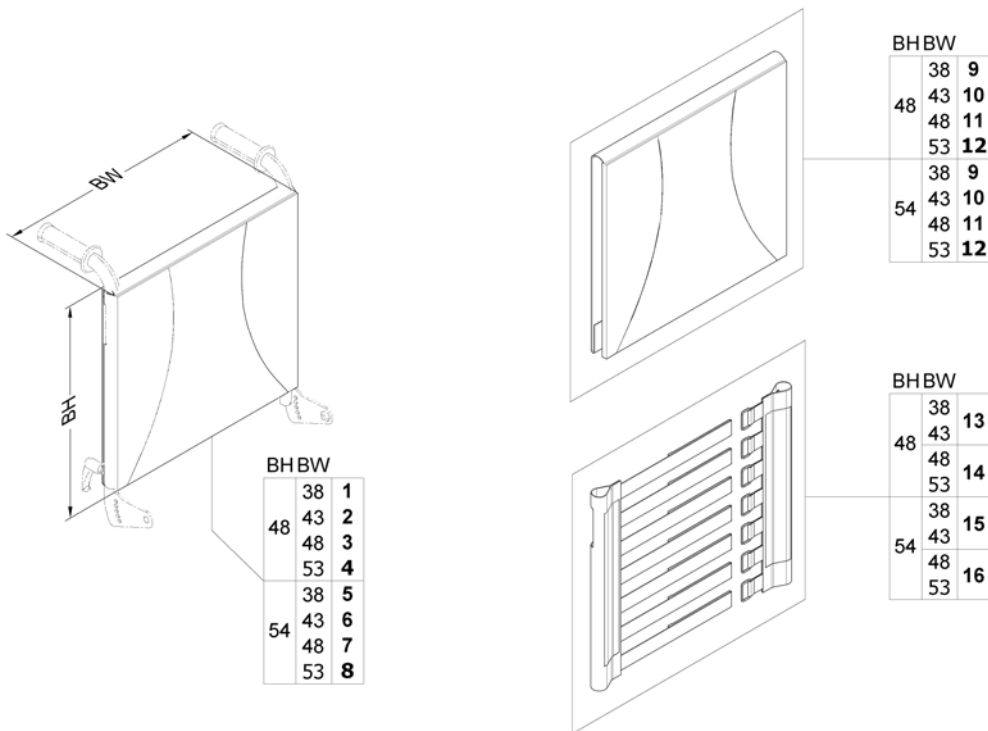

1571829.no

1	SP1567529	(Sling Back, tension adjustable & Upholstery, BW 380mm / BH 480mm, cpl.)	1
2	SP1567465	VELCRO POLSTER HØ48 SB43 MODULITE	1
3	SP1567530	RYGG VELCRO SB48 RH48 MODULITE	1
4	SP1567531	(Sling Back, tension adjustable & upholstery, BW 530mm / BH 480mm, cpl.)	1
5	SP1567627	(Sling Back, tension adjustable & upholstery, BW 380mm / BH 540mm. cpl.)	1
6	SP1567746	RYGG VELCRO SB43 RH43 MODULITE	1
7	SP1567747	RYGG VELCRO SB48 RH54 MODULITE	1
8	SP1567748	VELCRORYGG KPL RH54 RB53 MODULITE	1
9	SP1563563	(Backrest upholstery)	1
10	SP1563653	(Backrest upholstery)	1
11	SP1563654	(Backrest upholstery)	1
12	SP1563655	(Backrest upholstery)	1
13	SP1571492	(Sling back)	1
14	SP1571493	(Sling back)	1
15	SP1571494	(Sling back)	1
16	SP1571510	(Sling back)	1