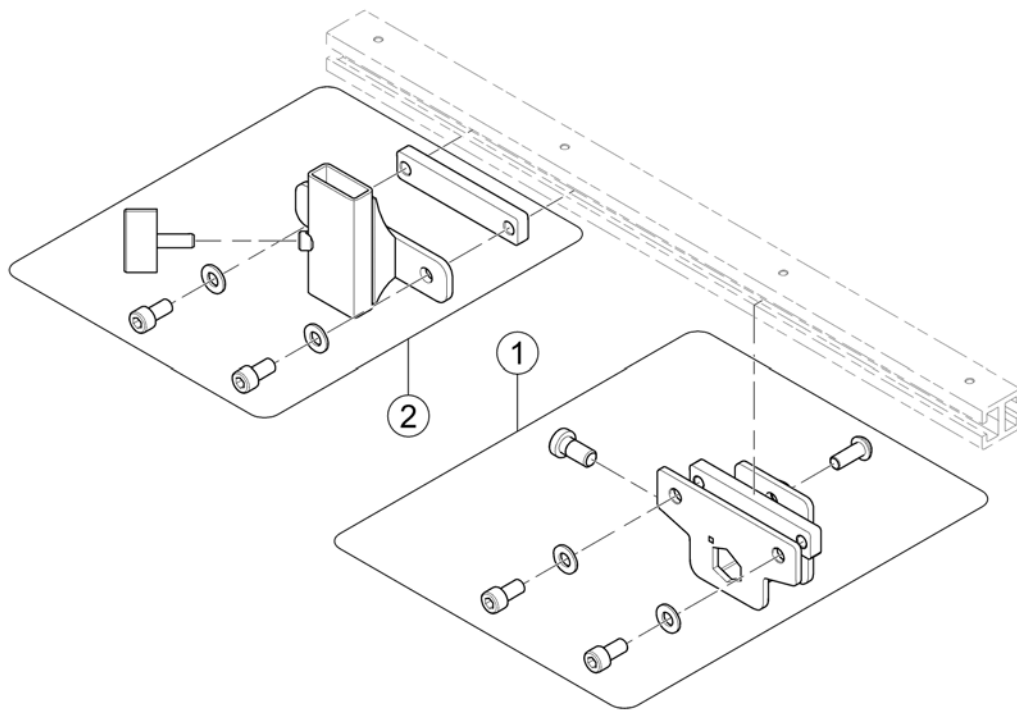

1587804 Rev

1	SP1570189	ARMLENSBRAKETT MODULITE	1
2	SP1585469	HOLDER ARMLEN LOW-RIDER TDX SP2	1