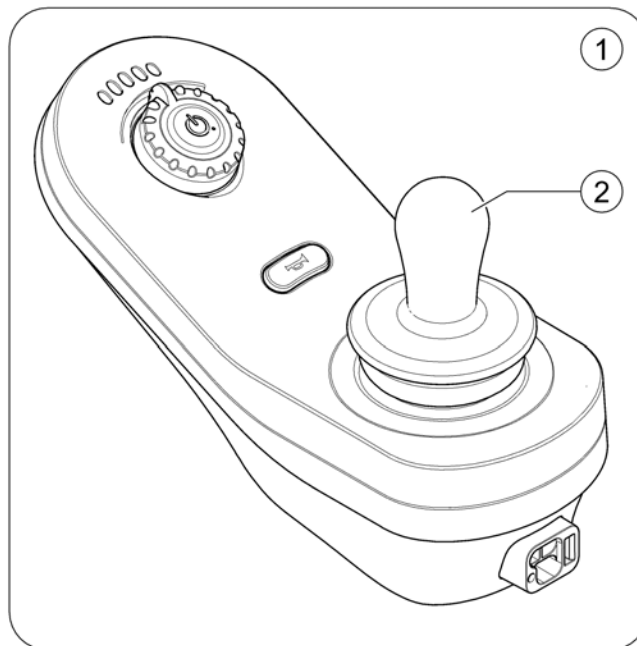

1605135 iso

1	SP1602806	(LiNX Remote DLX-REM110 - Drive Only)	1
2	SP1607776	(Joystick Knob)	1

1	SP1602825	(LiNX Remote DLX-REM211 - Drive and Actuators)	1
2	SP1607776	(Joystick Knob)	1

(Remote REM216)

1605137.indd