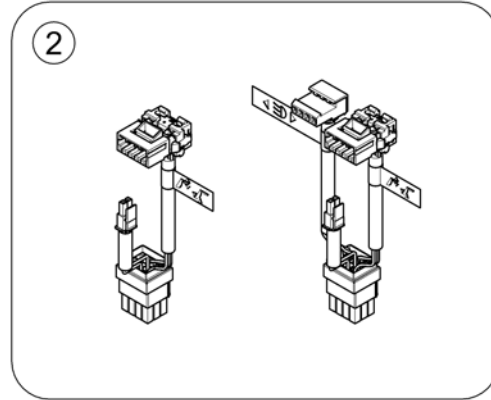

1	-	(Drive Lockout with bracket)	1
2	-	(Drive Lockout Cables - Shark)	1