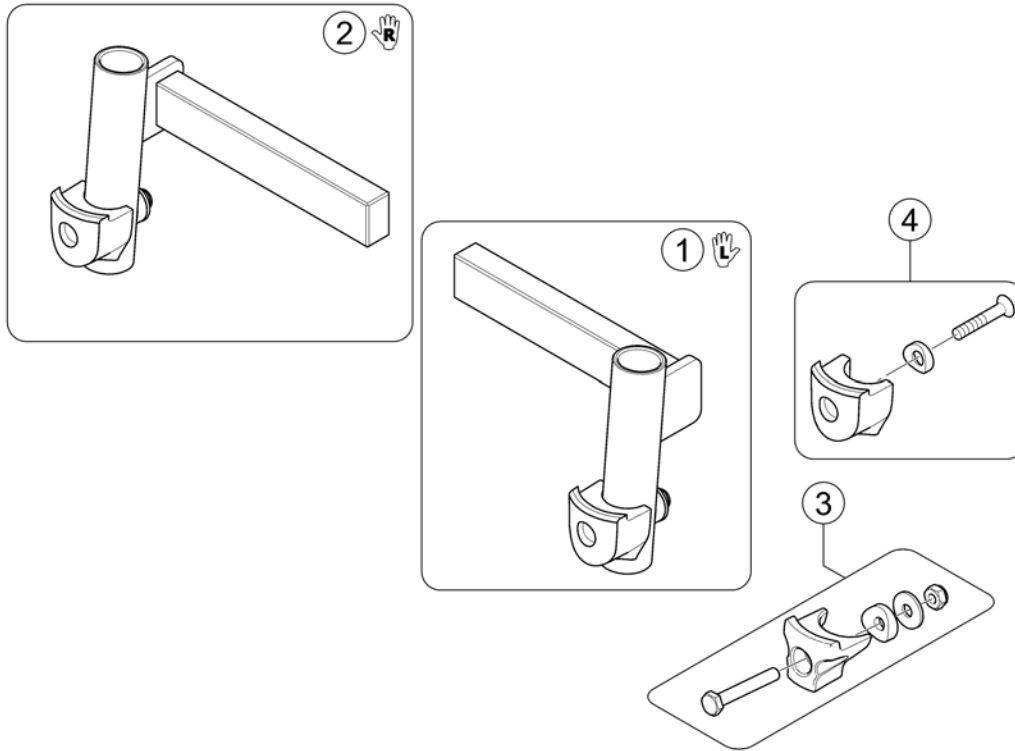

(Legrest Support, 80° & man. elevating - Standard & Modulite Seat)

1441526PAC.00

1	SP1531195	ADAPTER BENST KPL VE BORA <i>We recommend to exchange the hangers by pairs for products built before 01.01.12, because of new design.</i>	01.07.2015 →	1
2	SP1531196	ADAPTER BENST KPL HØ BORA <i>We recommend to exchange the hangers by pairs for products built before 01.01.12, because of new design.</i>	01.07.2015 →	1
3	SP1589136	(Kit, Support Nose)	→ 30.06.2015	1
4	SP1588726	FESTE BENSTØTTE MANUELL BORA	01.07.2015 →	1