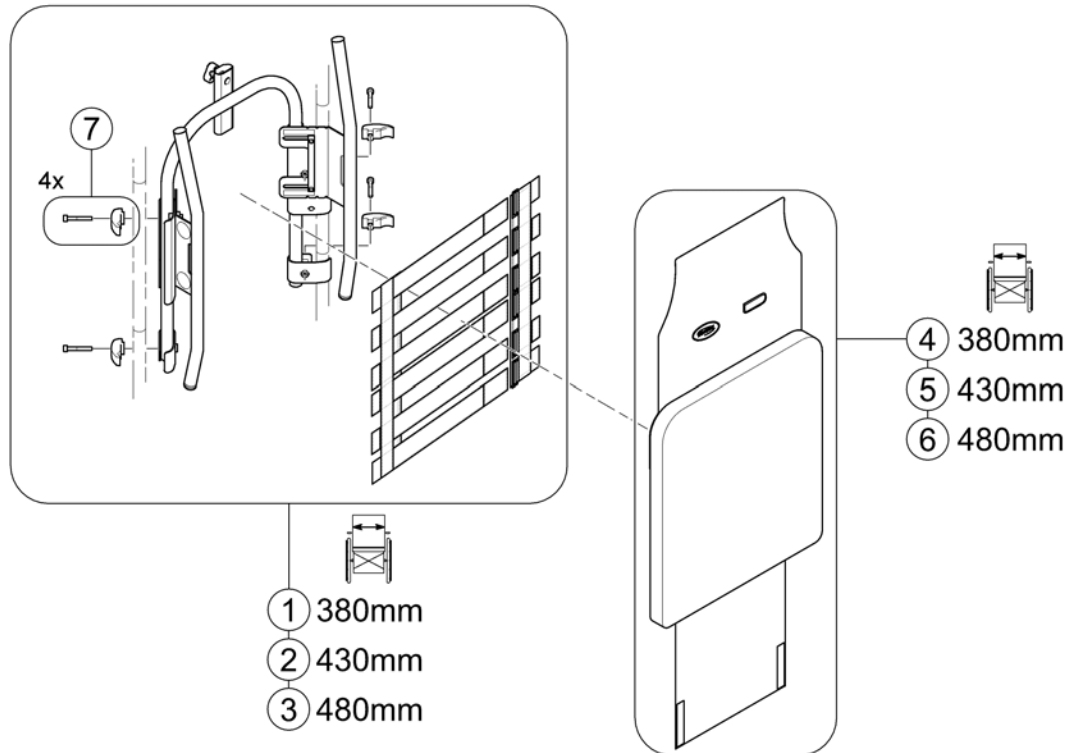

1	SP1579675	RAMME STILLBAR RYGG SB39 AZALEA	1
2	SP1579692	RAMME STILLBAR RYGG SB44 AZALEA	1
3	SP1579693	RAMME STILLBAR RYGG SB49 AZALEA	1
4	SP1543667	Ryggtrekk Lateral sb44 D artex sort	1
5	SP1543669	Ryggtrekk Lateral sb49 D artex sort	1
6	SP1543671	Ryggtrekk LATERAL sb55 D artex sort	1
7	SP1580557	Festesett feste av rygg mot ryggamme (sett à 4)	1