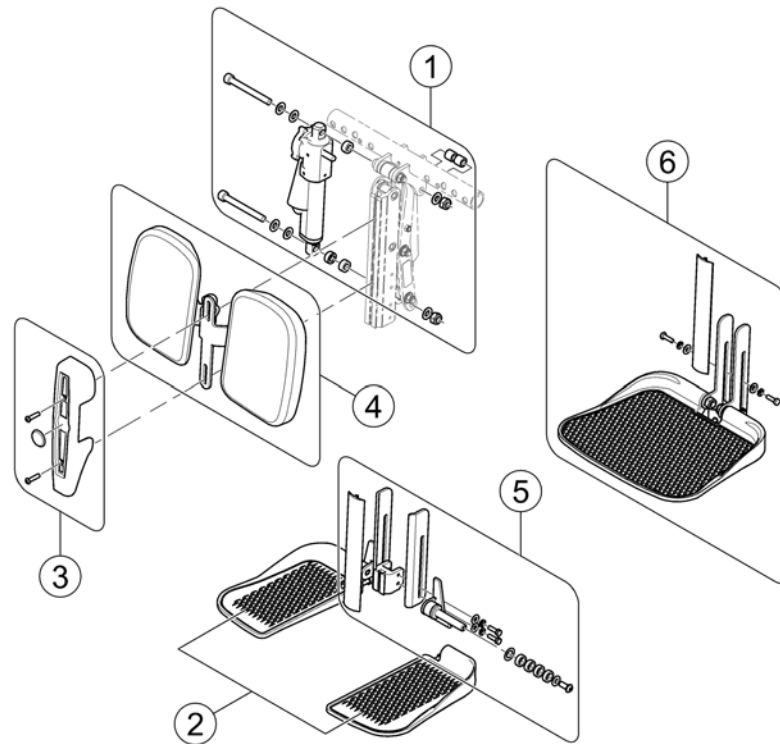

(Central Legrest pow. LNX)

158403 no

-	SPTRC1946	(Central Legrest powered LNX, cpl. (with 240mm footplates))		1
-	SPTRE0756	(Actuator cable)		1
1	SPTRC2124	(Legrest actuator, cpl. with mounting hardware)		1
2	SPTRC2125	(Foot plates 240mm depth (pair), cpl.)		1
2	SPTRC2125_C03	(Foot plates 290mm depth (pair), cpl.)	01.01.2016 →	1
3	SPTRC2126	(Cover, cpl. with mounting hardware)		1
4	SPTRC2035	(Calf Pads (pair), cpl. with mounting hardware)		1
5	SPTRC1664-C01	(Mounting hardware, foot plates)		1
6	SPTRC2222	(Footboard 305x240mm, cpl. with mounting hardware)	01.01.2016 →	1