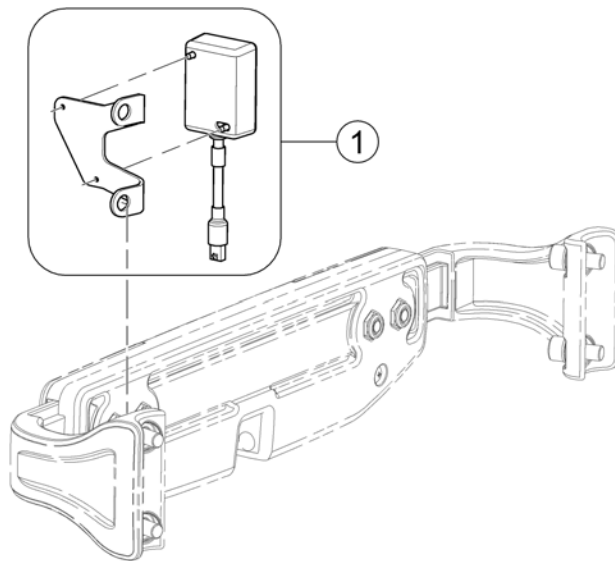

(Cables Shark)

1583705.lin

1 1488951

KABELSETT KPL FOR LYS OG AKTUATOR DRAGON

1

1	-	(Drive Lockout with bracket)	1
2	-	(Drive Lockout Cables - Shark)	1

(Drive Lockout with bracket)

1583877.00