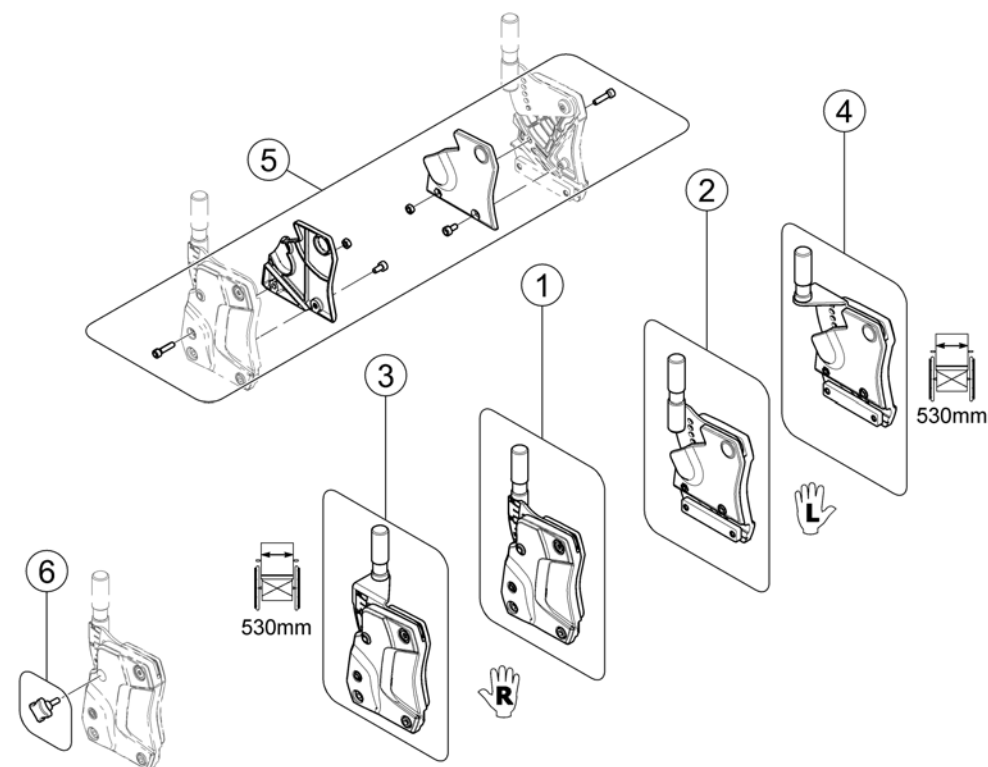

(Backrest support)

1572928 Rev

-	-	(Design change on 02. May 2016 - we suggest to change older supports on both sides.)		1
1	SP1582709	FESTE RYGGRØR HØ MODULITE <i>Compatible with Flip-Up & Following Armrest [2193/2192/2194] - replaces SP1571560</i>		1
2	SP1582708	FESTE RYGGRØR VE MODULITE <i>Compatible with Flip-Up & Following Armrest [2193/2192/2194] - replaces SP1571561</i>		1
3	SP1582952	RYGGFESTE 53 HØ MODULITE <i>Compatible with Flip-Up & Following Armrest [2193/2192/2194] - replaces SP1571568</i>		1
4	SP1582951	RYGGFESTE 53 VE MODULITE <i>Compatible with Flip-Up & Following Armrest [2193/2192/2194] - replaces SP1571569</i>		1
5	SP1571676	(Covers)		1
6	SP1579877	(Cross Handle M6) <i>(Swedish Homologation only!)</i>	→ 31.07.2015	2
6	SP1589324	(Cross handle M8) <i>(Swedish Homologation only!)</i>	01.08.2015 →	2
7	SP1590656	(Hole plug (for powered backrest only))	01.07.2016 →	1