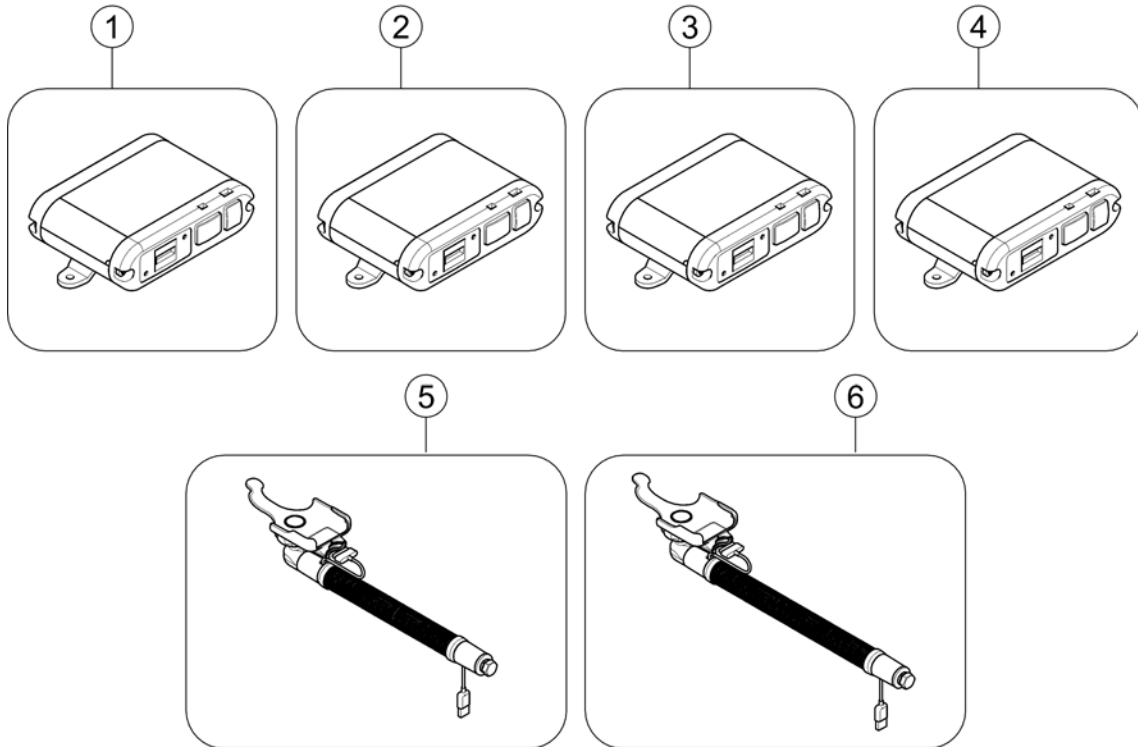

1603-426 iso

1	SP1553373	(iPortal Bluetooth Module Accessibility) [1629]	1
2	SP1570392	IPORTAL 2 MUS CTR IPORTAL 2 [1624]	1
3	SP1570393	(iPortal Bluetooth Module Mouse Mover & Accessibility) [1662]	1
4	SP1545530	(iPortal Module without Accessibility) [1634]	1
5	SP1545531	(Gooseneck short for iPod touch & iPhone) [1635]	1
6	SP1545532	(Gooseneck long for iPod touch & iPhone) [1636]	1