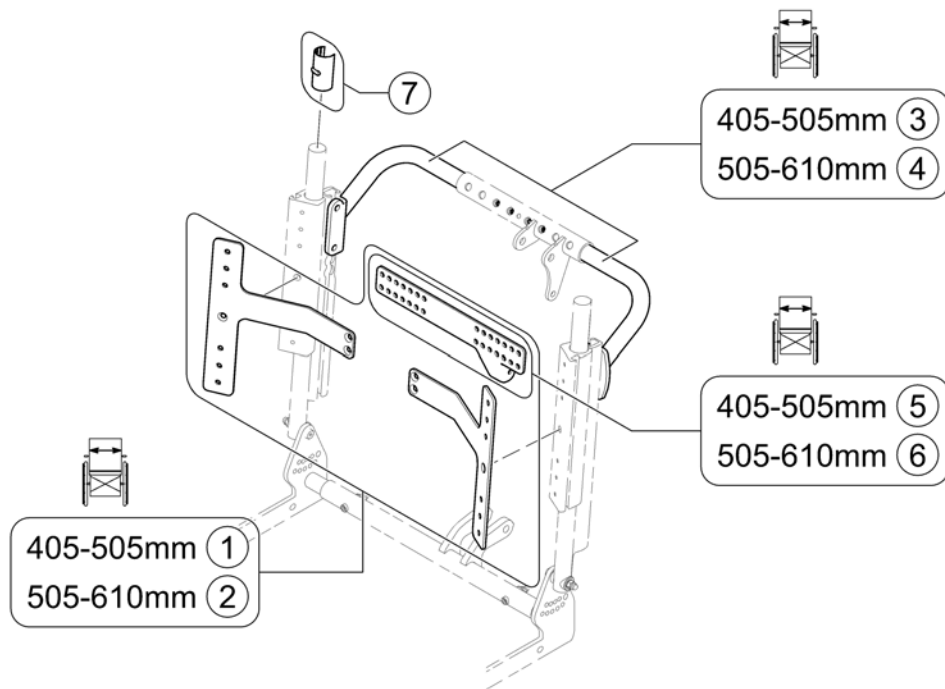

1	SPTRC2136	(High Back Interface Kit SW 405-505mm (16-20"))	1
2	SPTRC2137	(High Back Interface Kit SW 505-610mm (19-24"))	1
3	SPTRC2188	(Push Bars SW 405-505mm (16-20"))	1
4	SPTRC2190	(Push Bars SW 505-610mm (19-24"))	1
5	SPTRX8497	(High Back Center Plate SW 405-505mm (16-20"))	1
6	SPTRX8655	(High Back Center Plate SW 505-610mm (19-24"))	1
7	SPTRX7883	(Linear Bearing)	4