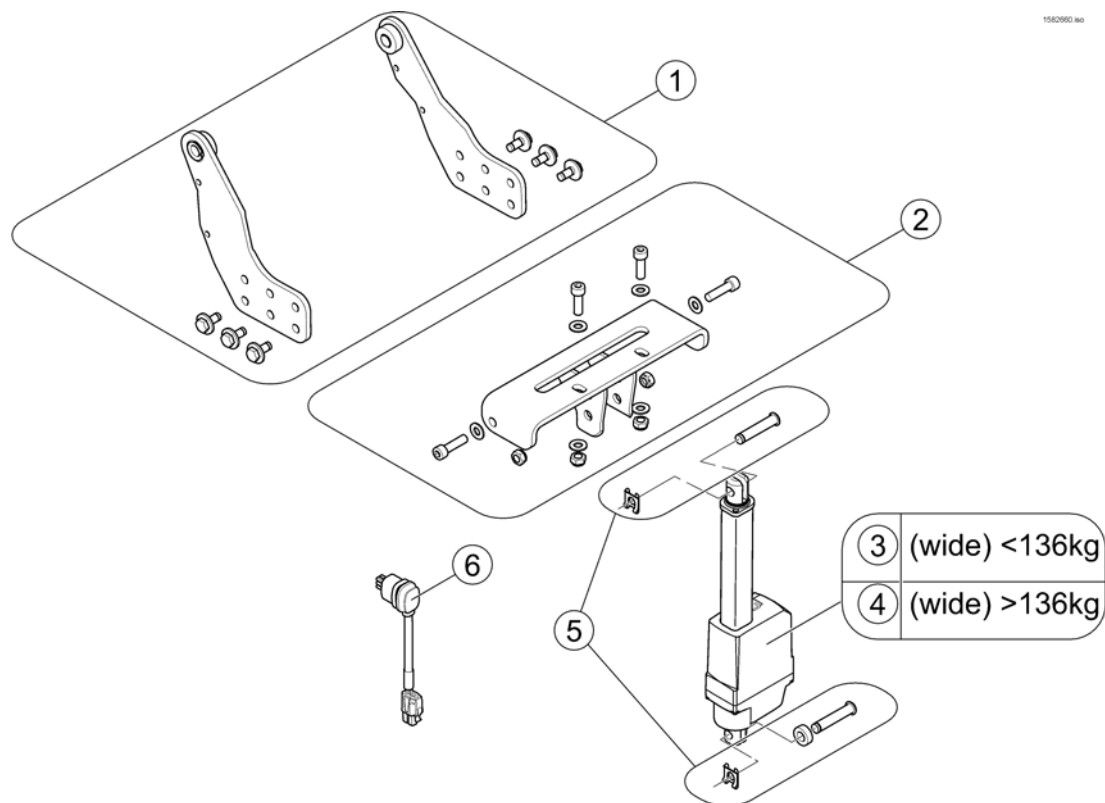

(powered simple Tilt)

1	SP1582746	(Pivot Bearing Back - Max Seat)	1
2	SP1582747	(Support Plate Tilt - Max Seat)	1
3	SP1581020	(Actuator LA23 - stroke 135mm / 1800N)	1
4	SP1556487	(Actuator LA23 - stroke 135mm / 2500N)	1
5	SP1582737	(Mounting Hardware for Tilt)	1
6	SP1572166	KABEL ACTUATOR MODULITE	1