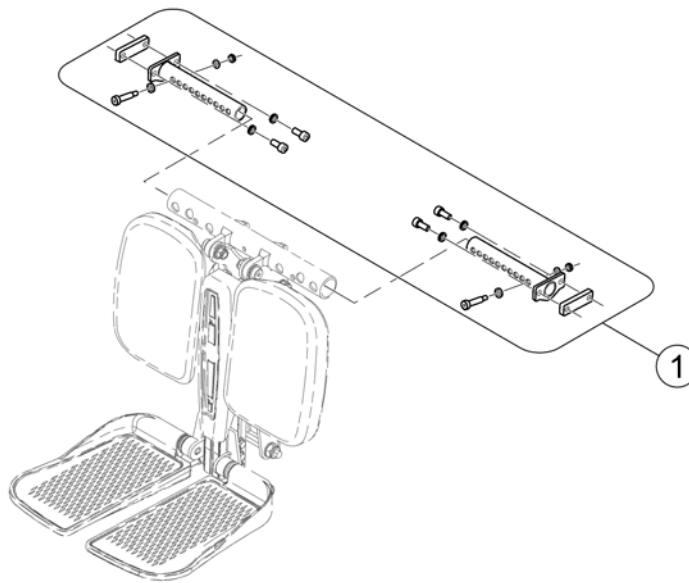

Invacare® TDX-SP2 Lowrider, TDX-SP2 NB | Benstøtte
(Support Centr. Legrest pow. LNX (=> 2016-06-30))

1583893.kim

1 SP1575144

(Support, Centr. Legrest el. LNX, cpl.)

→ 30.06.2016

1