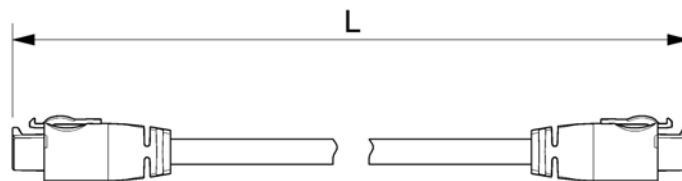

(Bus-Cables ACS)

ACSBUSKABEL.no

Position	L [mm]
1	300
2	500
3	700
4	1100
5	1700
6	2000
7	2500
8	2700
9	1060

1	GSM63003	KABEL BUS 0,3M ACS,	1
2	SPGSM63005	(Bus cable ACS - 500mm) <i>Replace GSM63004</i>	1
3	GSM63007	ACS-BUSKABEL L=700 MM	1
4	GSM63011	KABEL-BUS 1,1M ACS, ST utgått bruk 63010	1
5	1559862	KABEL BUS 1,7 M <i>Replace GSM63016</i>	1
6	GSM63020	DX BUS CABLE 2.0M STORM <i>Replace 1419386</i>	1
7	1440424	(Bus cable ACS, 2500mm)	1
8	SP1559873	(Bus cable ACS - 2700mm) <i>Replace GSM63026</i>	1
9	SP1550402	(Extension cable ACS - 1060mm)	1
-	GSM9887	DX-BUS GURLY CABLE	1