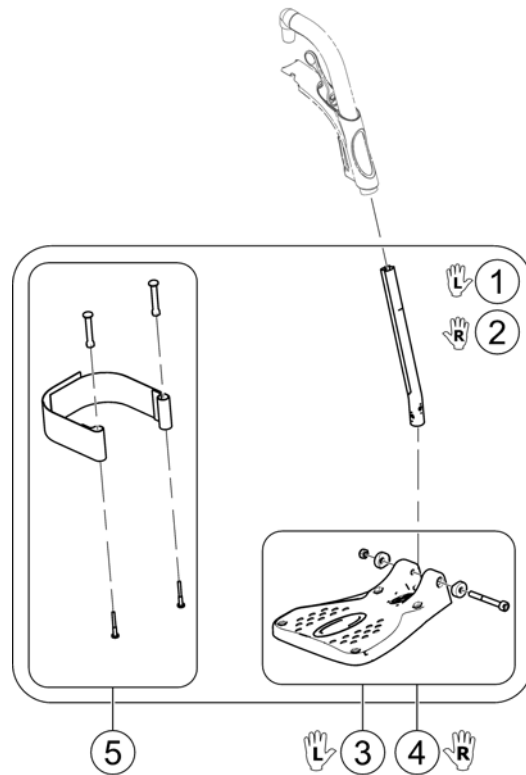

1588087.joo

1	SP1537943	(Footplate LH fixed angle with Support Tube, cpl.38-40,5cm)	1
2	SP1537941	(Footplate RH fixed angle with Support Tube, cpl.38-40,5cm)	1
3	SP1529643	(Footplate LH)	1
4	SP1529642	(Footplate RH)	1
5	SP1442467	LEGGBÅND HELKAPPE PAR MIRAGE, STORM4, TDX	1