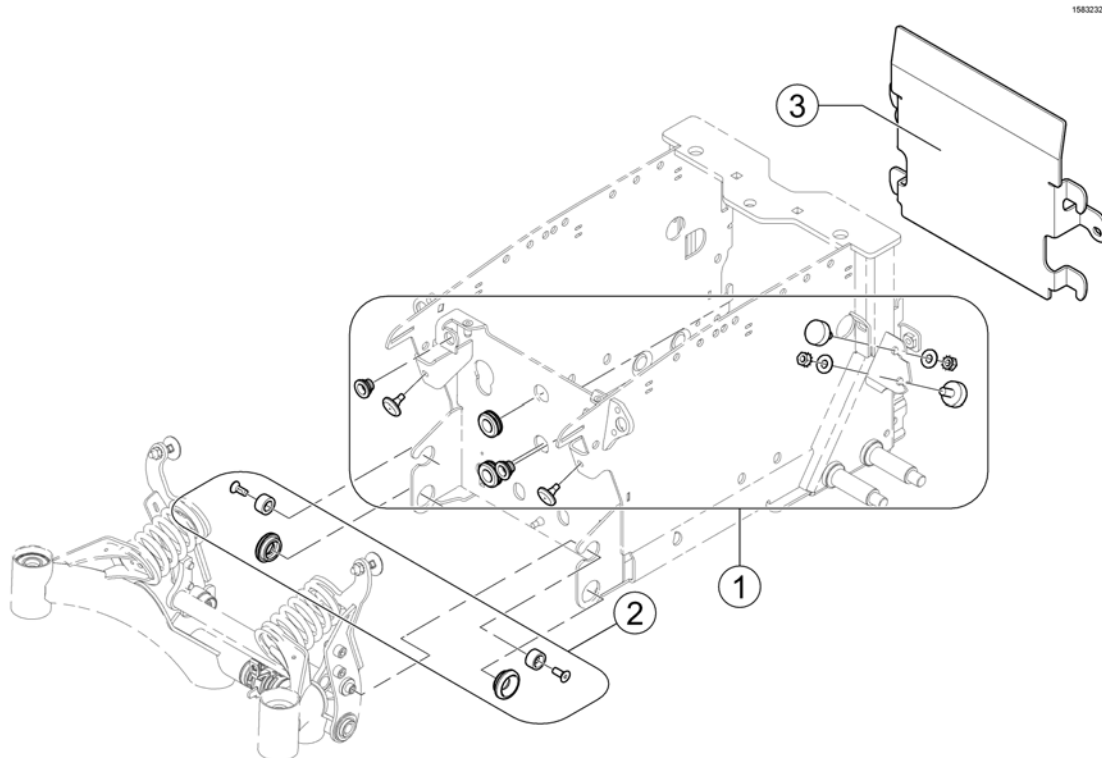

-	(Battery Box Hardware)	0
-	(Walking Beam (Narrow Base))	1
-	(Rear Pivot Narrow Base)	1
-	(Shrouds Narrow Base)	1

(Battery Box Hardware)

1583232.000

1	SP1523179	BATTERIBOKS TDX EXTRA GUMMIPAD OG FORINGER	1
2	SP1523193	FESTE HODESTØTTE BAKRE TDX	1
3	SPTRX8890	(Recessed Battery door for Anterior Tilt mounted Ultra Low Maxx Seat)	1