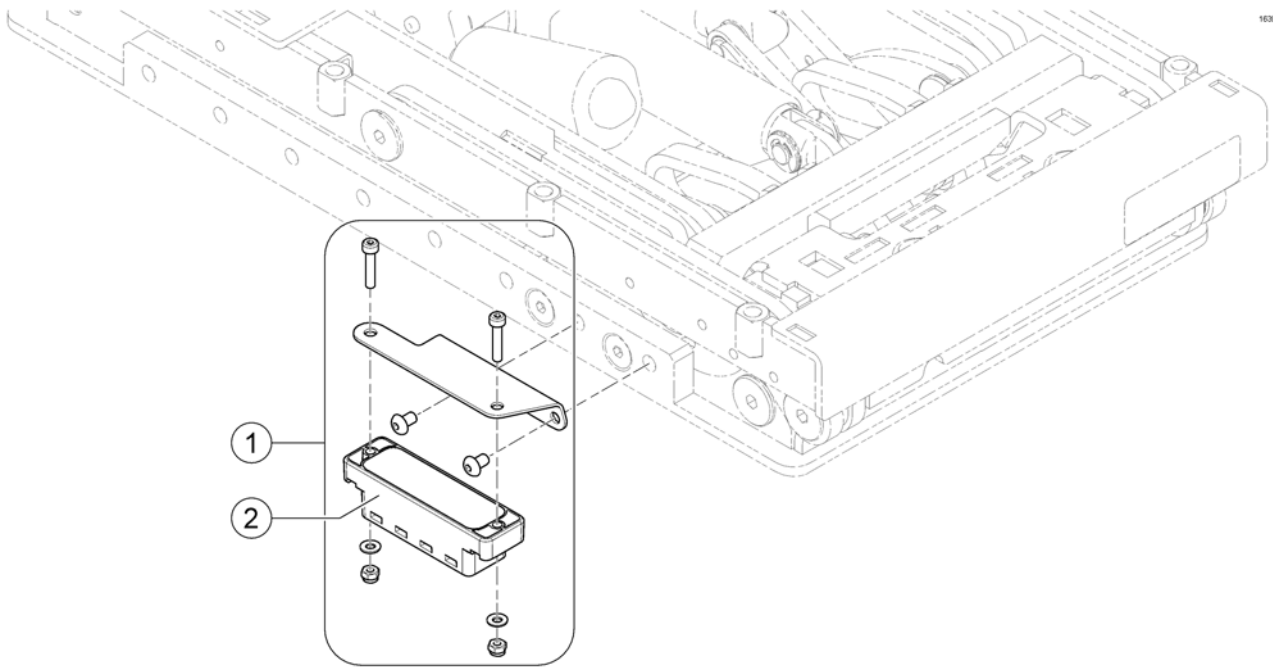

Invacare® TDX-SP2 Lowrider, TDX-SP2 NB | Elektronik
(4-way Expansion Block (Low Rider))

1	SP1605134	(4-way Expansion Block, LiNX, cpl. (Low Rider only!))	1
2	SP1602907	(4-way Expansion Block, LiNX, GLM-CONX4 (single part))	1