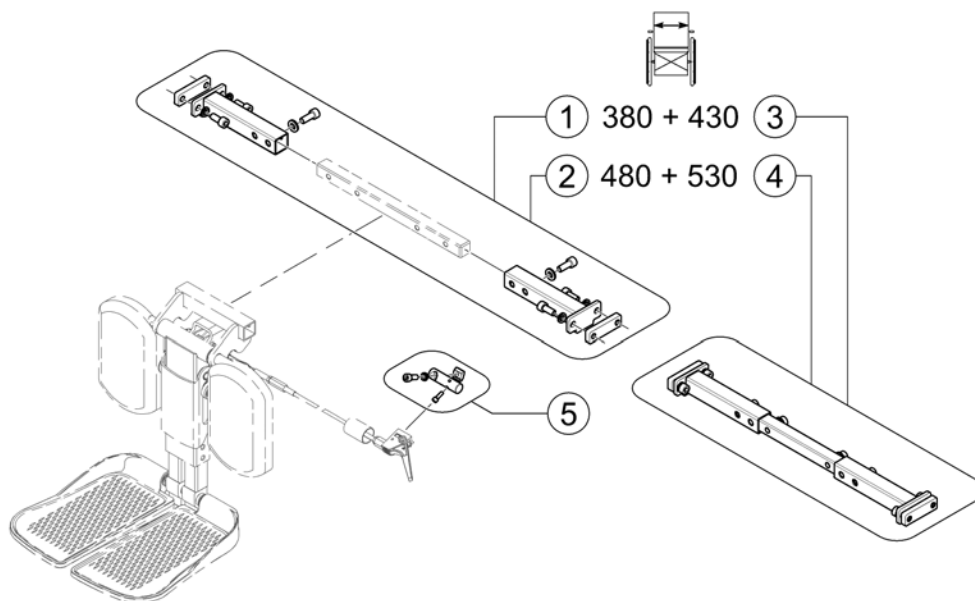

(Support Centr. Legrest man.)

1563891.jpg

1	SP1579989	(Support, Centr. Legrest man. - SW 380+430mm)	1
2	SP1579990	(Support, Centr. Legrest man. LNX - SW 480+530mm)	1
3	SP1579991	(Support, Centr. Legrest man. LNX - SW 380+430mm, cpl.)	1
4	SP1579992	(Support, Centr. Legrest man. LNX - SW 480+530mm, cpl.)	1
5	SP1579988	(Support, Lever, cpl.)	1