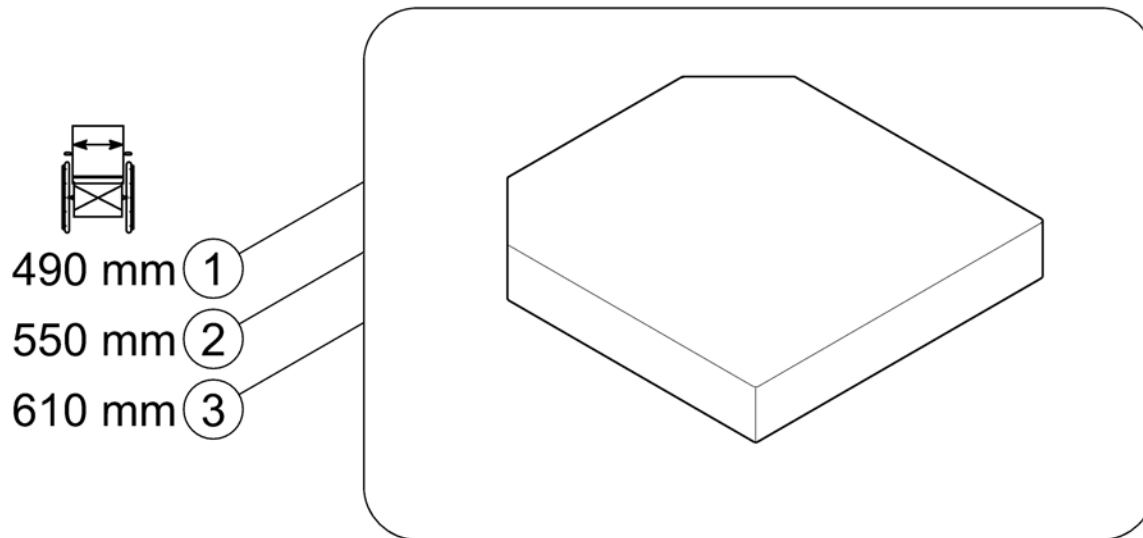

(Seat Cushion)

1582666.iso

1	SP1508059	SETEPUTE FLOSHAPE SB50 STORM4 MAX DARTEX SD53	1
2	SP1536595	SETEPUTE SB55 SD65 MAX STORM4 MAX	1
3	SP1536596	SETEPUTE SB61 SD65 MAX STORM4 MAX	1