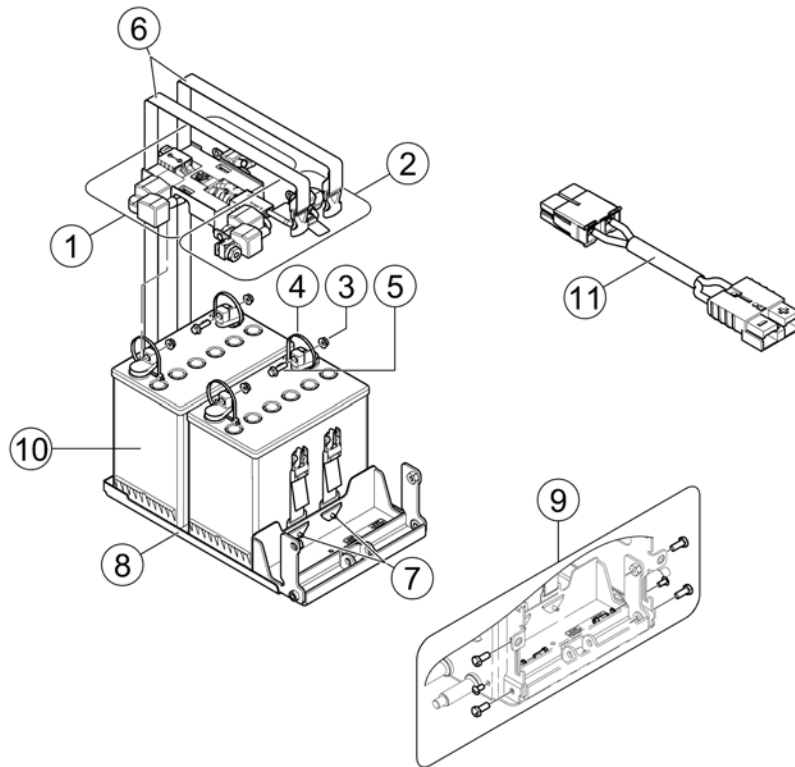

(Battery, Tray & Wire Harness - Narrow Base)

1583311.00

-	(Important advice! Replace batteries in pairs. Never mix: manufactures, date codes or technologies (Gel with AGM batteries))	1
-	SP1523150 (Strip, Self Adhesive Wear (2-1/2"Long x1/2"Wide))	1
1	SP1120363 (Kit, Battery Wiring w/Terminal Hardware, rear)	1
2	SP1120362 (Kit, Battery Wiring w/Terminal Hardware, front)	1
4	SP1522970 (Package, Cable Ties (11-1/2"Long))	1
5	SP1522972 (Screw, Hex Flange Whiz Lock (1/4-20x7/8"))	4
6	SP1144682 (Battery strap)	1
7	SP1523266 (Rivet (3/16 x7/16"))	4
8	SP1179722 (Kit, Battery Tray Assy - Narrow Base)	1
9	SP1179896 (Kit, Battery Tray Stop Hardware)	1
10	PG50989 BATTERI 50AH MK12-50 TROJAN	2
11	SP1527780 BATTERIKABEL TDX	1