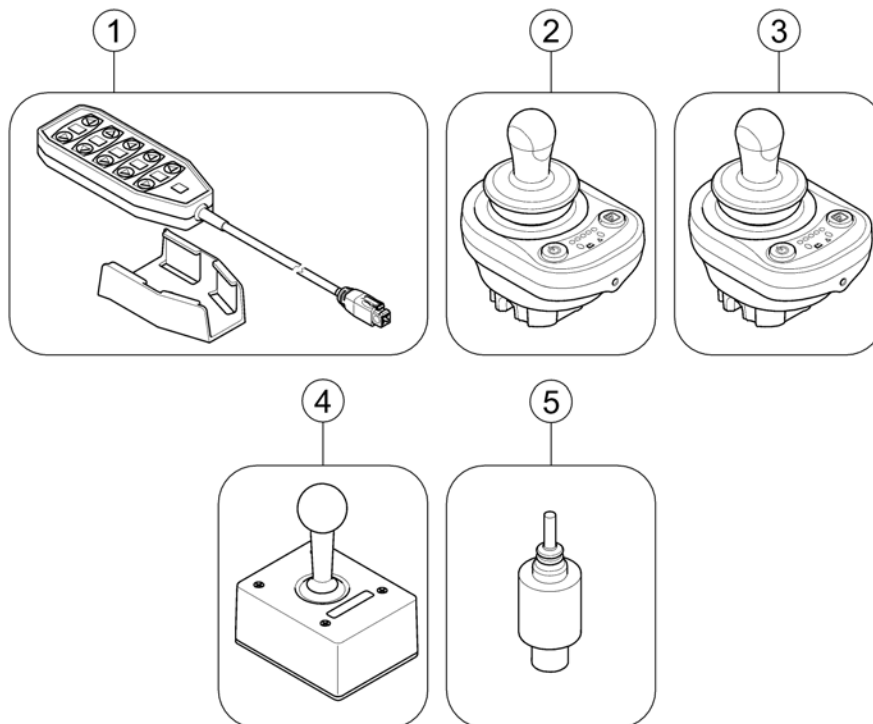

(Remote, Joystick, Control)

1603436.lin

1	P10079	(Pendant control ARC 5) [1641/1642]	1
2	SP1586989	(Remote Joystick) [1621]	1
3	SP1586990	STYREBOKS LEDSAGER DX2 LOW-FORCE [1722]	1
4	P10171	(Heavy Duty Switch Joystick) [1620]	1
5	P10175	(Mini-Joystick with Push function) [1622]	1
-	SP1442679	(Head-Remote) [1613]	1
-	SP1603442	(Cable for Head-Remote ultrasonic porximity sensor)	1