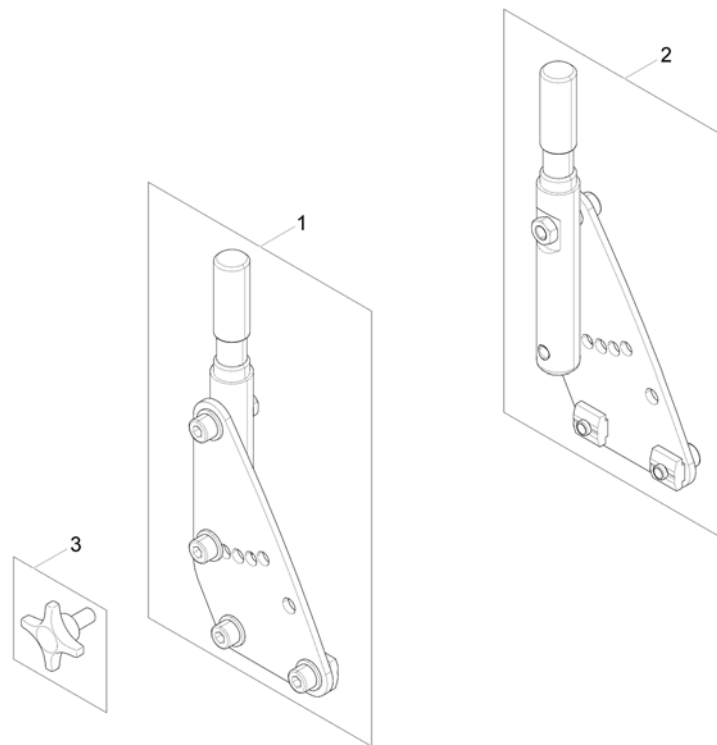

1571553.no

1	SP1571542	(Backrest Support RH)	1
2	SP1571553	(Backrest Support LH)	1
3	5824117	STJERNEGREP FESTE NY MANØVERBOKS MOOVER <i>(only swedish homologation)</i>	2