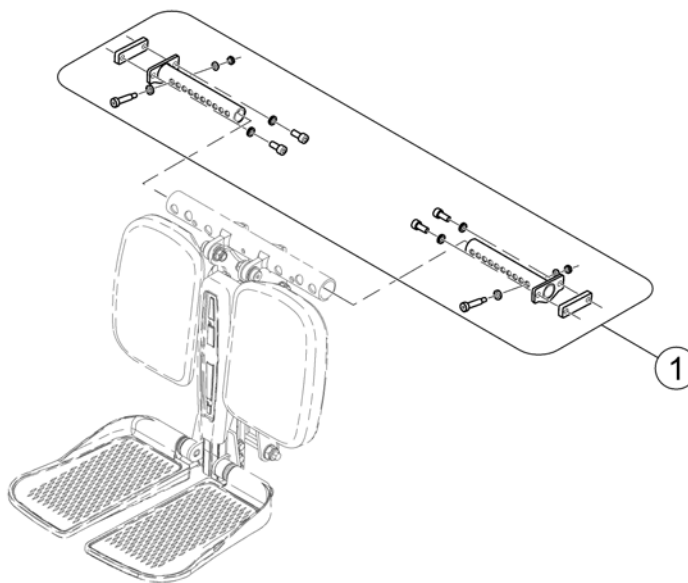

(Support Centr. Legrest pow. LNX (2016-07-01 =>))

1583893.kim

1 SP1602090

(Support, Central Legrest pow. LNX)

01.07.2016 →

1