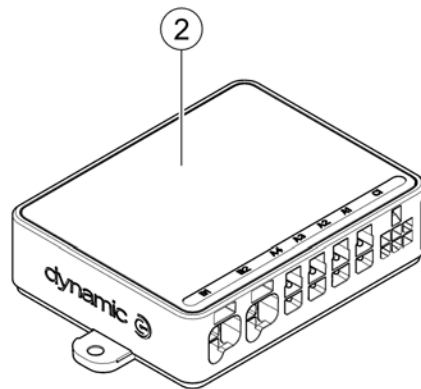

(Mounting Hardware, Power Module & Light Board)

160664 iso

1 SP160665

(Mounting Hardware, Powermodule & Light Board)

1

1	SP1602883	(LiNX 2-Channel Actuator Module (DLX-ACT200))	1
2	SP1602884	(LiNX 4-Channel Actuator Module (DLX-ACT400))	1