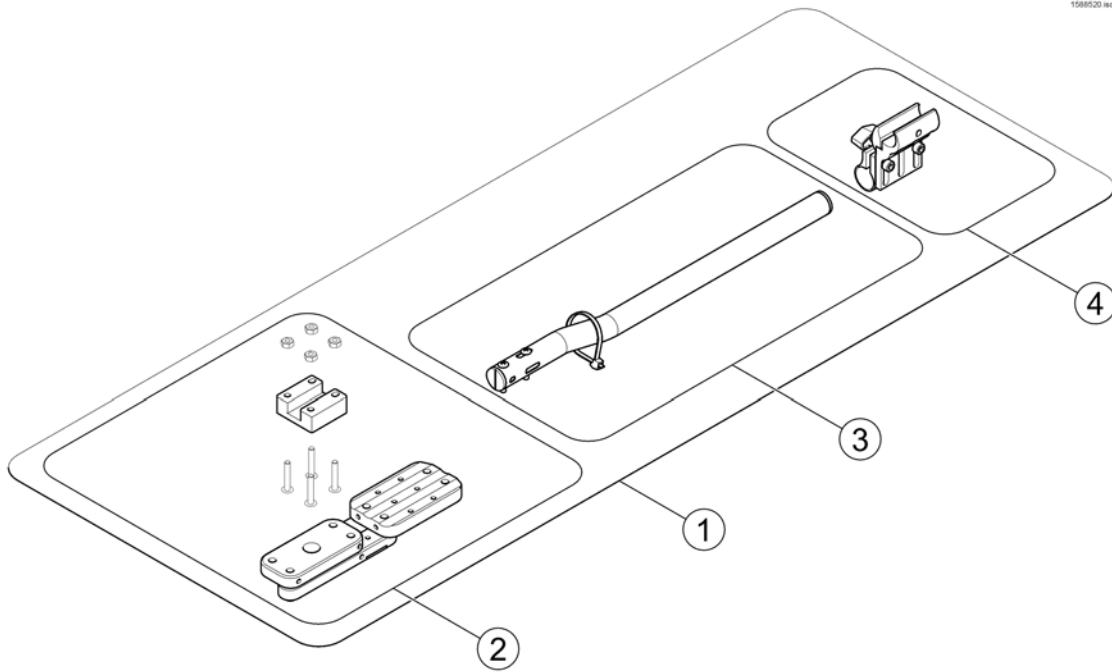

(Remote Bracket Swing away Quad Link Ultra Low Maxx Seat)

1	SP1584346	(Quad Link, cpl.)	1
2	SP1140896	(Quad Link)	1
3	SP1139416	(Quad Link bracket)	1
4	SPTRC2089	(Joystick Clamp Assy Quad Link)	1