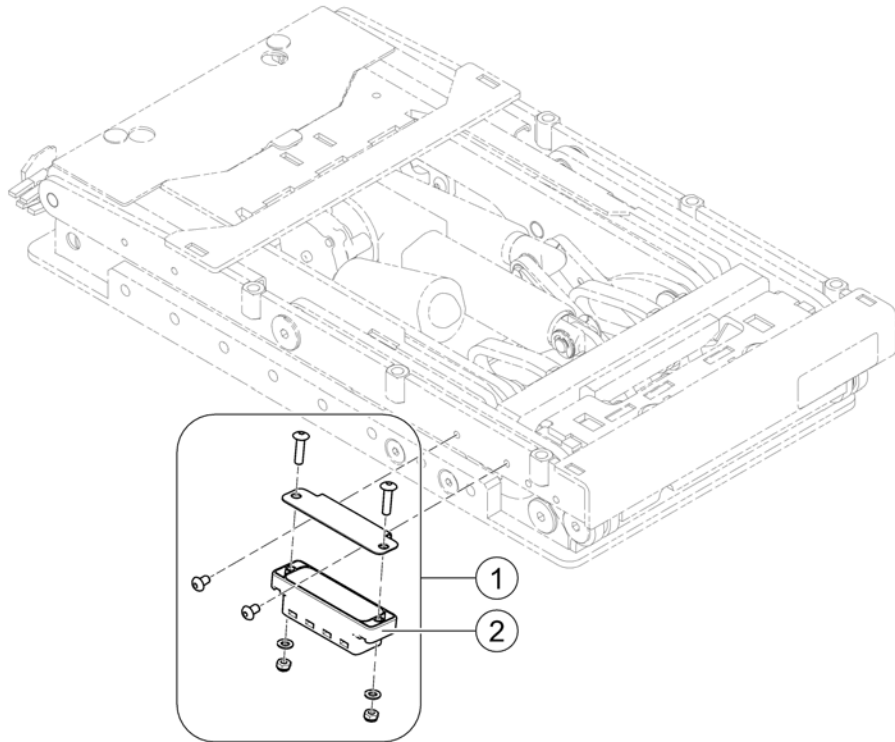

(4-way Expansion Block (with Lifter/Tilt module))

1604612.jpg

1	SP1603350	(LiNX 4-way Expansion Block with mounting hardware for Lifter/Tilt module)	1
2	SP1602907	(4-way Expansion Block, LiNX, GLM-CONX4 (single part))	1