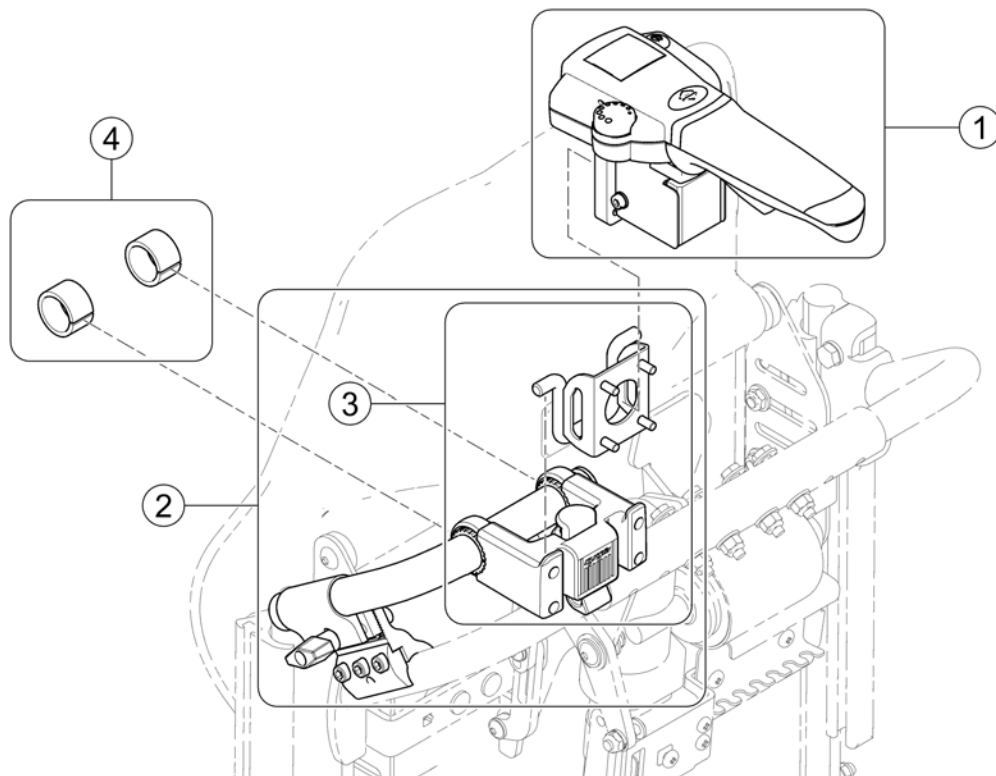

Invacare® TDX-SP2 Lowrider, TDX-SP2 NB | Elektronik
(IDC with bracket (Ultra Low Maxx Seat))

1602412.kim

-	(The IDC incl. mounting hardware has been revised, the old hardware is no longer available.)	01.01.2016 →	0
- -	(If retrofitting, the user manual must be ordered separately!)		1
- -	(User Manuals IDC (Intuitive Dual Control))		1
1	SP1603425 INTUITIV LEDSAGERSTYRING ALLE STOLER MED ACS		1
2	SP1603427 (IDC Bracket, cpl. with mounting hardware for Ultra Low Maxx Seat)		1
3	SP1603426 HOLDER INTUITIV LEDSAGERSTYRING NY TYPE		1
4	SP1601919 (Rubber cuts)		1