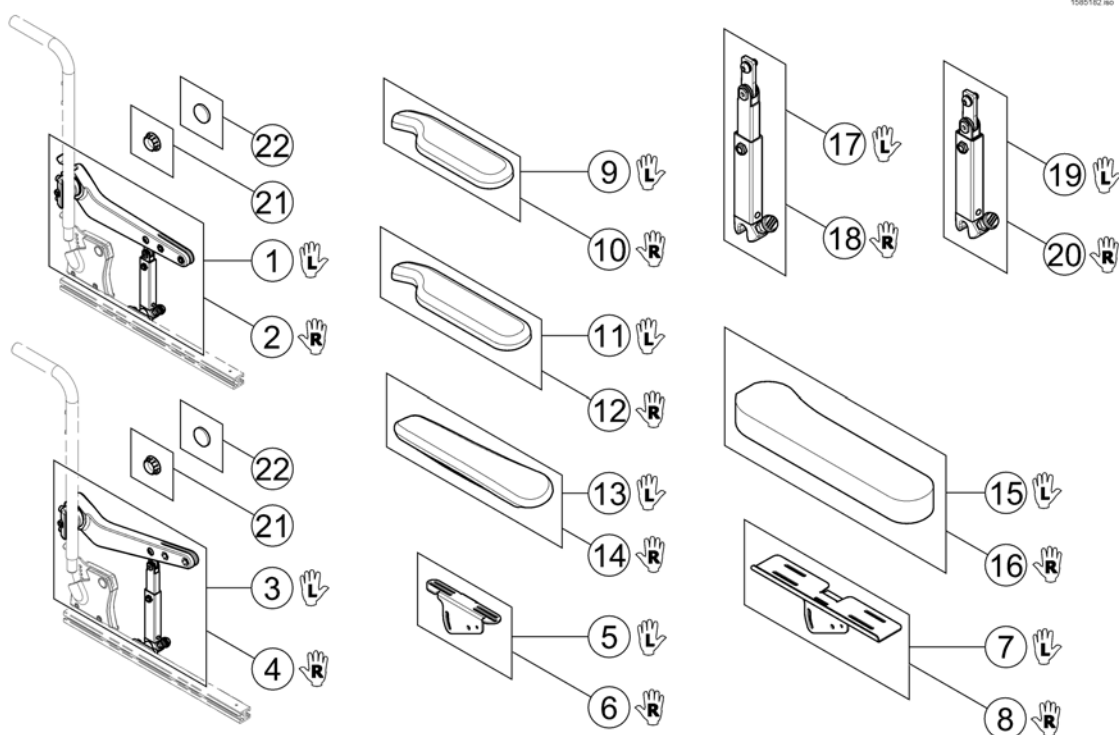

(Following Armrest)

-	-	(Retrofitting the armrests on chairs built before 15-03-27 also requires new Pos. A & B and Sling Back with respective cut-outs!) !!!		0
1	SP1585263	ARMLÉN OPPFELLBAR VE MODULITE KORT	19.01.2015 →	1
2	SP1585264	ARMLÉN OPPFELLBAR HØ MODULITE KORT	19.01.2015 →	1
3	SP1585267	ARMLÉN OPPFELL VE LANG MODULITE FOLLOWING	19.01.2015 →	1
4	SP1585268	ARMLÉN OPPFELLB HØ LANG MODULITE FOLLOWING	19.01.2015 →	1
5	SP1585412	HOLDER VE POLSTER OPPFELL MODULITE		1
6	SP1585413	HOLDR HØ POLSTER OPPFELL MODULITE		1
7	SP1585414	FESTE MYKT POLSTER HØ MODULITE		1
8	SP1585415	FESTE MYKT POLSTER VE MODULITE		1
9	SP1443004	ARMLÉNSPOLSTER VE STORM STORM TDX BORA		1
10	SP1449043	ARMLÉNSPOLSTER HØ STORM STORM TDX BORA		1
11	SP1528846	ARMLÉNSPOLSTER VE LANG STORM TDX BORA		1
12	SP1528845	ARMLÉNSPOLSTER HØ LANG STORM4 TDX BORA		1
13	SP1571589	ARMLÉNSPOLSTER ERGONO VE STORM4 TDX		1
14	SP1571588	ARMLÉNSPOLSTER ERGONO HØ STORM4 TDX		1
15	SP1585068	ARMLÉNSPOLSTER VE MYKT TDX SP2		1
16	SP1585069	ARMLÉNSPOLSTER HØ MYKT TDX SP2		1
17	SP1583156	(Amrest Support, long, LH)		1
18	SP1583155	(Amrest Support, long, RH)		1
19	SP1583154	STØTTE ARMLÉN VE KORT		1
20	SP1582639	(Amrest Support, short, RH)		1
21	SP1590599	(Cap)		1
22	SP1582989	(Reflector yellow D=43/38mm)		1