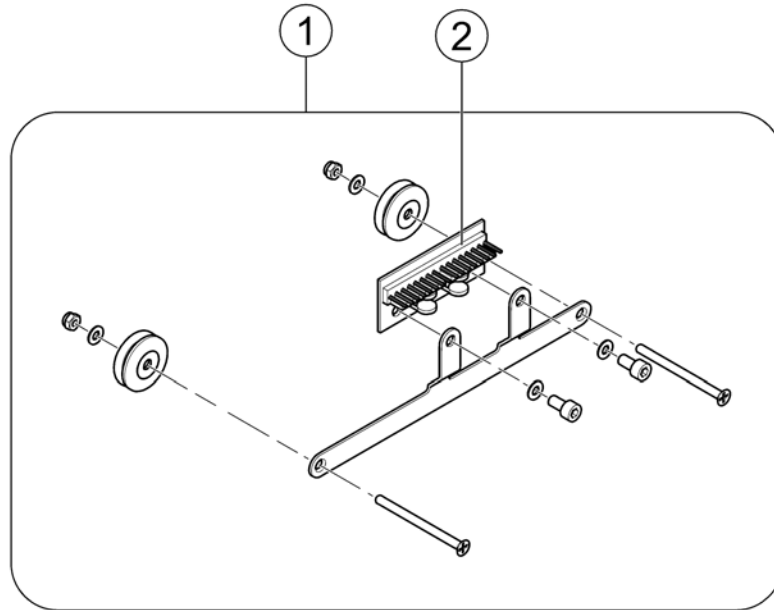

(Bracket for ACT on Chassis (Narrow Base))

1

1	SP1574115	(Light board with bracket)	1
2	1415004	LYSFORDELER PRINT G40	1

(ACS Remotes & Brackets)

1	-	(REM 24 SD with brackets) [1601/1602]	1
2	-	(REM A & B with brackets) [1638/1639/1643/1644]	1
3	-	(REM 550 with brackets) [1617/1618]	1
4	-	(REM 34 with brackets) [1611]	1
5	-	(G90A with brackets) [1614/1616]	1
6	-	(G91S with brackets) [1615]	1
7	-	(Centre control REM 41) [1607/1608]	1
8	-	(Chin Control, small (=> 16/12/31)) [1609]	1
9	-	(Chin Control - Modulite Seat (15/10/01 =>)) [1719]	1
10	-	(Dual Control with brackets - Modulite Seat) [1291/1292]	1
11	-	(Compact Dual Control with brackets) [1720]	1
12	-	(Intuitive Dual Control (IDC) with brackets) [1645]	1