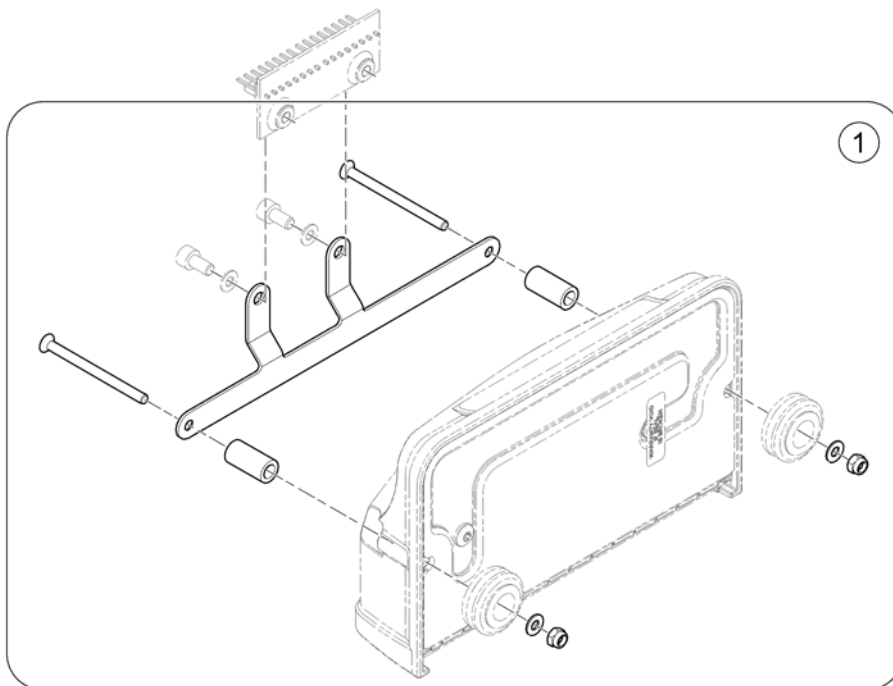

(Mounting Hardware, Power Module & Light Board)

160612.no

1 SP1606710

(Hardware, Power Module & Light Board)

1