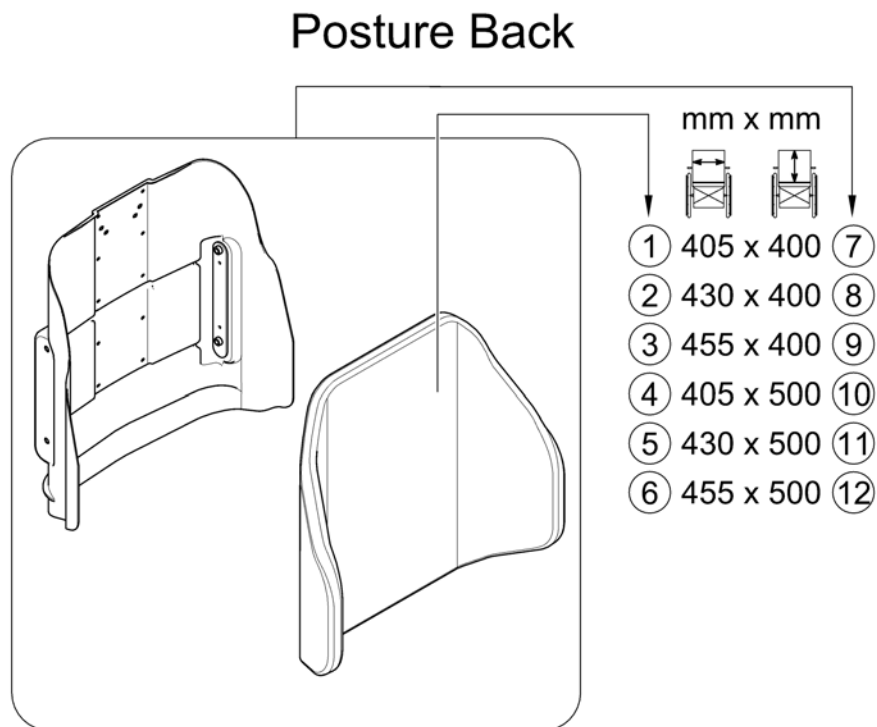

(Matrx Posture Back)

158885 no

1	1544896	Ryggtrekk Posture Back s b40,5 rh40,5	1
2	1544899	Ryggtrekk Posture Back t rekk sb43 rh40,5	1
3	1544995	Ryggtrekk Posture Back s b45,5 rh40,5	1
4	1544897	Ryggtrekk Posture Back s b40,5 rh50,5	1
5	1544982	Ryggtrekk Posture Back t rekk sb43 rh50,5	1
6	1544996	Ryggtrekk Posture Back s b45,5 rh50,5	1
7	SP1515727	(Posture Back 405x400mm (16x16"), cpl.) [2174]	1
8	SP1515729	(Posture Back 430x400mm (17x16"), cpl.) [2174]	1
9	SP1515731	(Posture Back 455x400mm (18x16"), cpl.) [2174]	1
10	SP1515728	Elite PB Back 405x500mm MATRIX [2175]	1
11	SP1515730	(Posture Back 430x500mm (17x20"), cpl.) [2175]	1
12	SP1515732	(Posture Back 455x500mm (18x20"), cpl.) [2175]	1