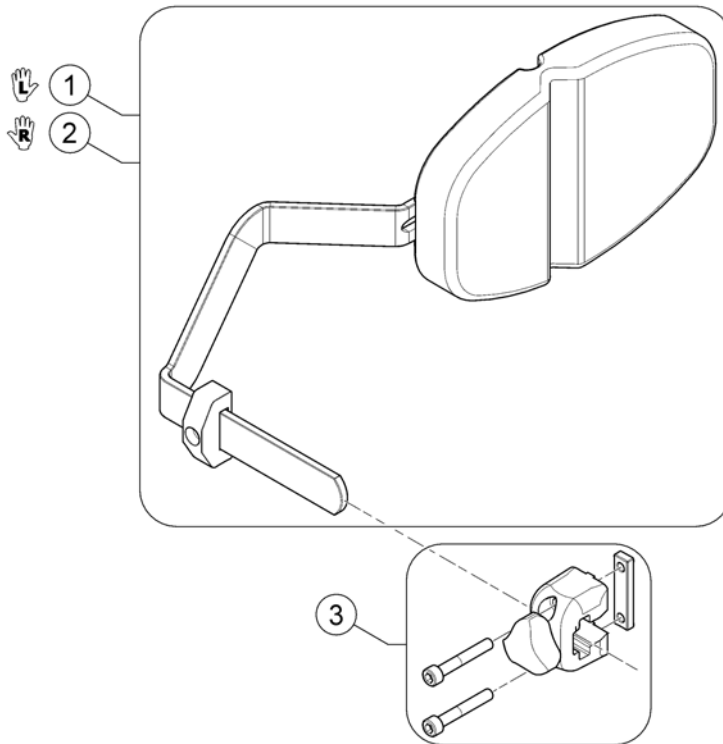

(Lateral supports, Flex3 backrest - multi adjustable)

160208_00

-	-	(Design change on 01. July 2016 - we suggest to change older supports on both sides.)	1
1	SP1555692	Sidestøtte multi multi r eg forlenget ve	1
2	SP1555691	Sidestøtte multi multi r eg forlenget hø	1
3	1543574	SIDESTØTTEFESTE KPL LAGUNA 2, CLEMATIS	1