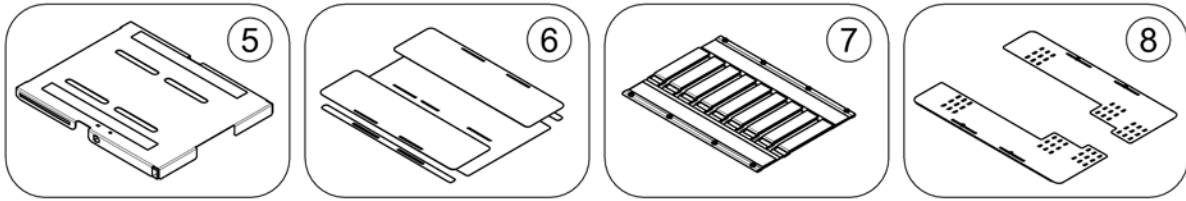

Sete

SPCTDX_SP220.kso

1	-	(Modulite Seat)	1
2	-	(Ultra Low Maxx Seat)	1
3	-	(Max Seat)	1

1	-	(man. settable Tilt) [1091]	1
2	-	(powered simple Tilt 20°) [1092]	1
3	-	(powered Tilt 0°-30°) [1093]	1
4	-	(Powered seat lifter with tilt 300mm/30°) [1094]	1
-	-	(Anterior Tilt) [2054]	1
5	-	(One Piece Seat Plate) [2110]	1
6	-	(Telescopic Seat Frame and Plate) [2111]	1
7	-	(Telescopic Seat Frame and Sling Seat) [2112]	1
8	-	(Telescopic Seat Frame and Universal Adapter) [2109]	1
9	-	(Seat Cushions "Standard" & "Matrx Flo-Tech")	1
9	-	(Seat Cushions "Matrx Libra") [2147]	1
9	-	(Seat Cushion "Matrx Vi") [2144]	1