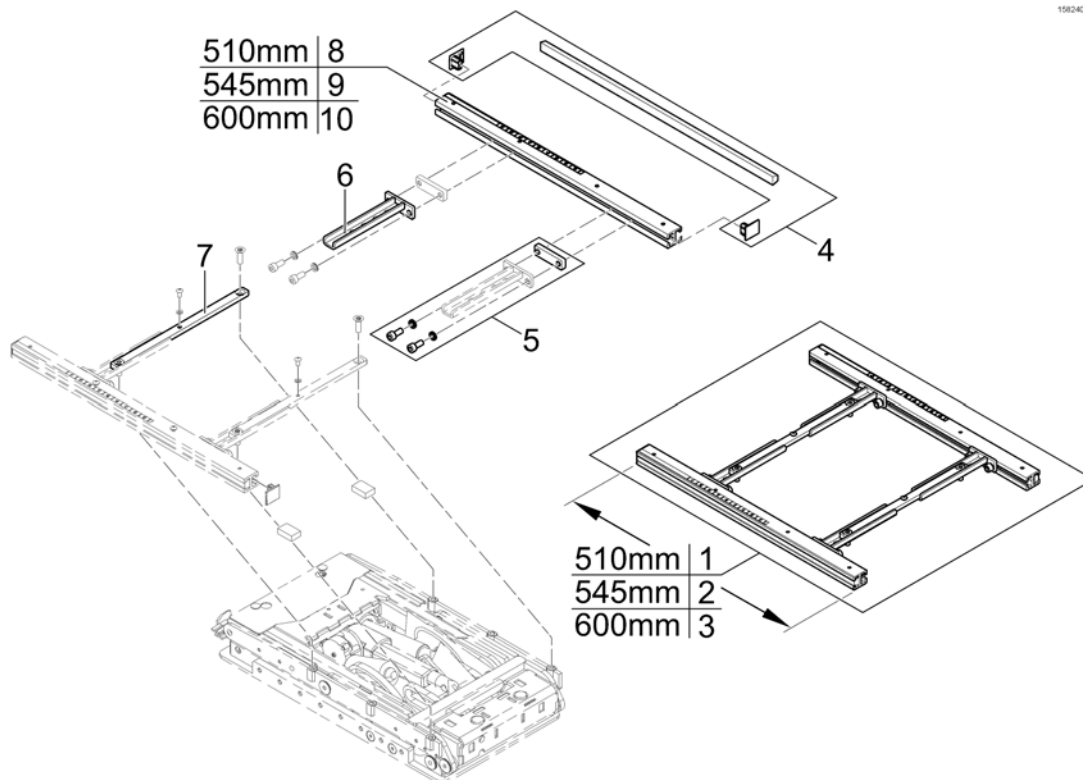

(Telescopic Seat Frame for Tilt 30° / Lifter)

1582403 Rev

1	SP1572992	(Seatframe 510mm, pre set up to SW 430mm, cpl.)	1
2	SP1582219	(Seatframe 545mm, pre set up to SW 430mm, cpl.)	1
3	SP1582740	(Seatframe 600mm, pre set up to SW 430mm, cpl.)	1
4	SP1571810	(Sealing strap with plugs)	1
5	SP1571811	(Groove stone with mounting parts)	1
6	SP1567007	(Seat Frame Adapter)	1
7	SP1567008	(Middle Rail)	2
8	SP1588443	C-PROFIL SETE 51 CM LANG MODULITE	1
9	SP1588444	C-PROFIL SETE 44 CM LANG MODULITE	1
10	SP1588445	C-PROFIL SETE 60CM LANG MODULITE	1