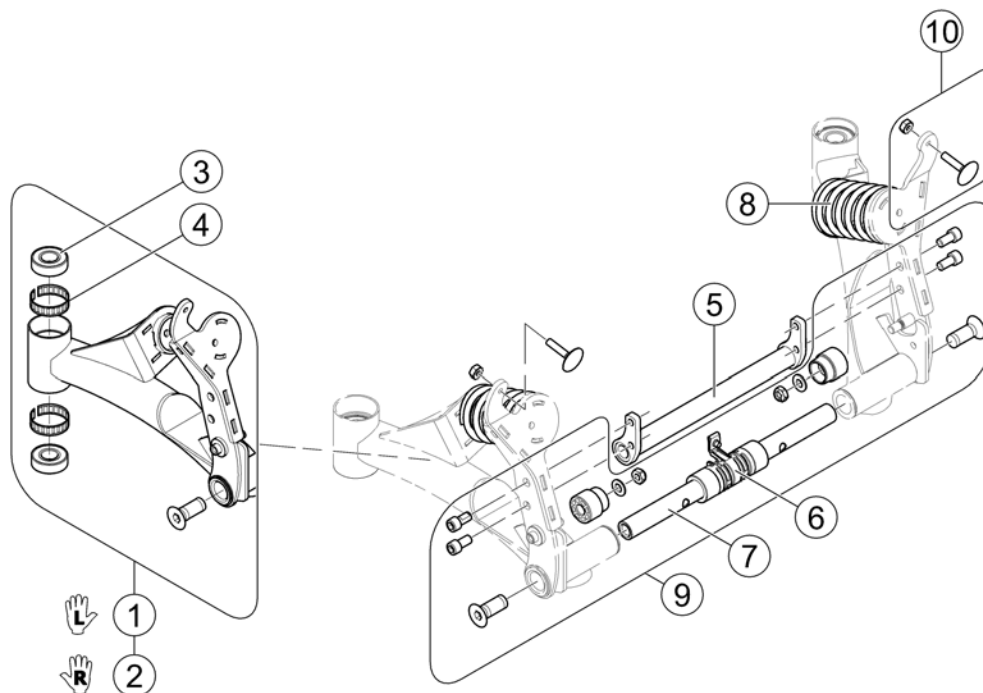

(Rear Pivot Standard Base)

1583286.iss

1	SP1179094	(Kit, Rear Swing Arm Assy w/ Hardware, black, LH)	1
2	SP1179093	(Kit, Rear Swing Arm Assy w/ Hardware, black, RH)	1
3	SP40117X006	KULELAGER TDX SP2 BAK	1
4	SP1110717	(Ring, Tolerance)	1
5	SP1176365	(Cross strut, black - Standard Base)	1
6	SP1523166	FESTE DEKSEL TDX TDX	1
7	SP1155020	(Bar, Pivot - Standard Base)	1
8	SP1579643	(Spring - silver)	1
9	SP1523177	FESTESETT ROTASJONSAKSEL TDX	1
10	SP1151949	(Kit, Elevator Bolt w/ Keps Nut (1/4-20))	1