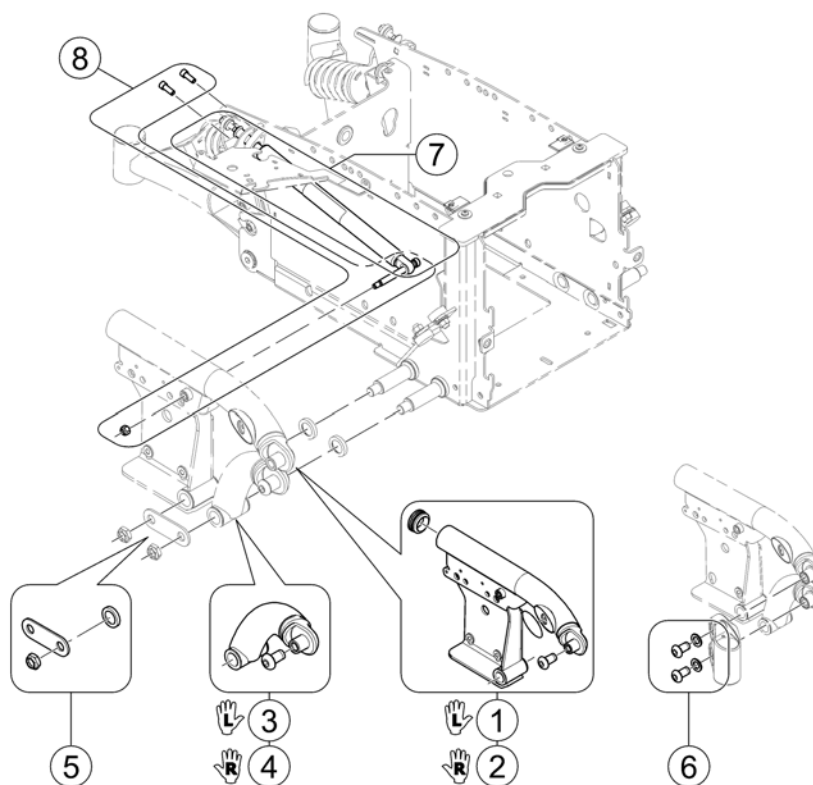

(Walking Beam)

1583299.no

-	SP1142270	(Slide Bushing Kit (12 pcs.)) <i>It's recommended to replace all bearings at once</i>	1
1	SP1179092	(Kit, Walking Beam Assy Black, SSD LH)	1
2	SP1179091	(Kit, Walking Beam Assy Black, SSD RH)	1
3	SP1178814	(Link Assy, Lower Pivot Black LH)	1
4	SP1178813	()	1
5	SP1523168	(Kit, Lower Pivot Link / 4-Pole Motor Mounting Hardware)	1
6	SP1523176	SKRUER GAFFELHUS TDX	1
7	SP1523158	GASSFJÆR 180 KG TDX	1
8	SP1179253	MONTERINGSKIT GASSFJÆR TDX-SP2	1