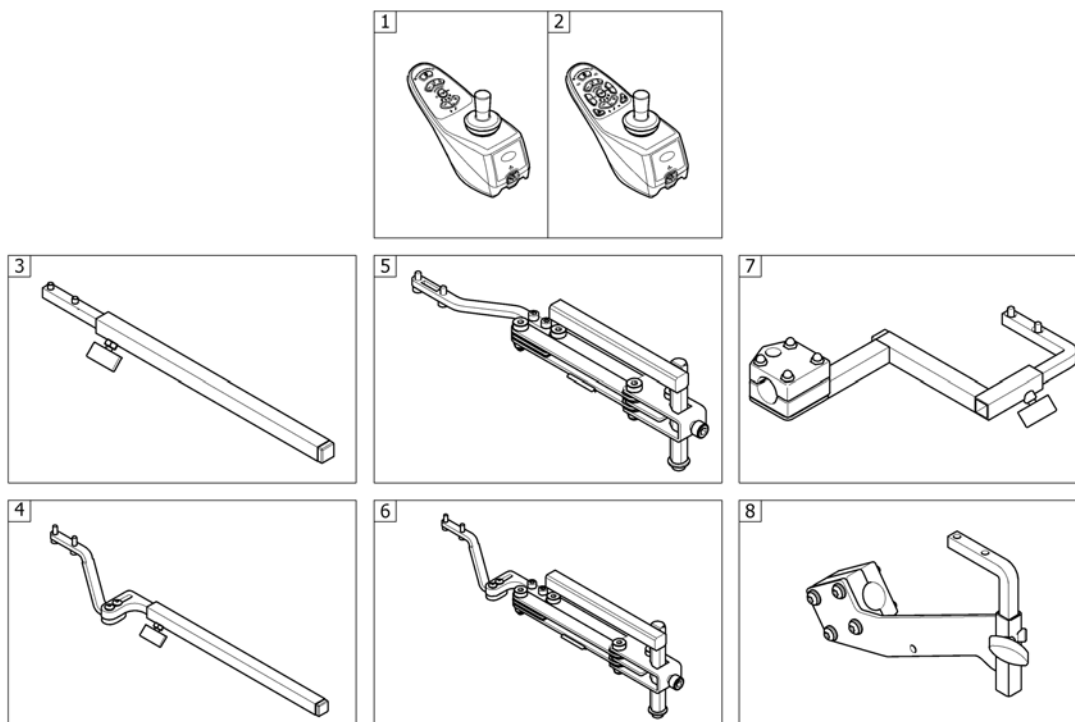

(Remote Bracket Attendant Ultra Low Maxx Seat)

1588437 no

1	SP1588427	BRAKETT LEDSAGERSTYRING STYREBOKS BAK	1
2	SP1587228	HOLDER STYREBOKS LEDS REM 24/A/B/550 ULM	1

(REM A & B with brackets)

158434 No

1	SP1523440	(Remote REM A) <i>[1638/1643]</i>	1
2	SP1523445	(Remote REM B) <i>[1639/1644]</i>	1
3	-	(Remote Bracket Standard) <i>[1638/1639+1207/1208]</i>	1
4	-	(Remote Bracket Standard - ULM and Soft Armpad on Modulite) <i>[1638/1639+1207/1208 +2020 or +2100+2199]</i>	1
5	-	(Remote Bracket Swing away & height adjust.) <i>[1638/1639+1707/1708]</i>	1
6	-	(Remote Bracket Swing away & height adjust. - ULM and Soft Armpad on Modulite) <i>[1638/1639+1707/1708 +2020 or +2100+2199]</i>	1
7	-	(Remote Bracket Attendant) <i>[1643/1644+1207/1208]</i>	1
8	-	(Remote Bracket Attendant Ultra Low Maxx Seat) <i>[1643/1644+1207/1208+2020]</i>	1