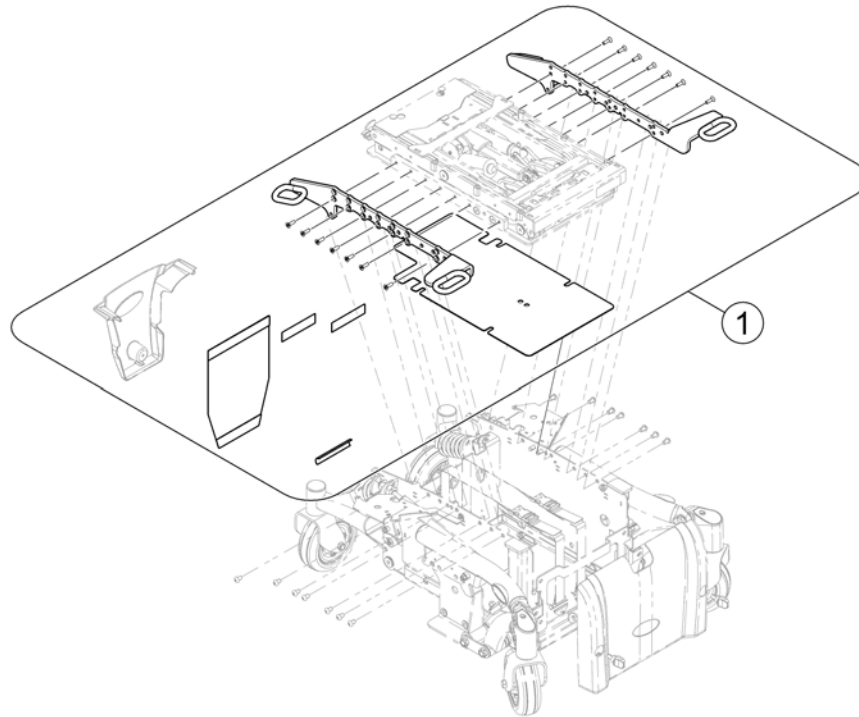

(Low Rider Option)

1587261 Rev

-	(The Low Rider Kit may not be used for retrofitting!)	0
1	SP1587260 LOW-RIDER KIT KPL TDX-SP2	1
1	SP1590597 (Low Rider Kit - for Ultra Low Maxx Seat)	1

(Chassis Narrow Base)