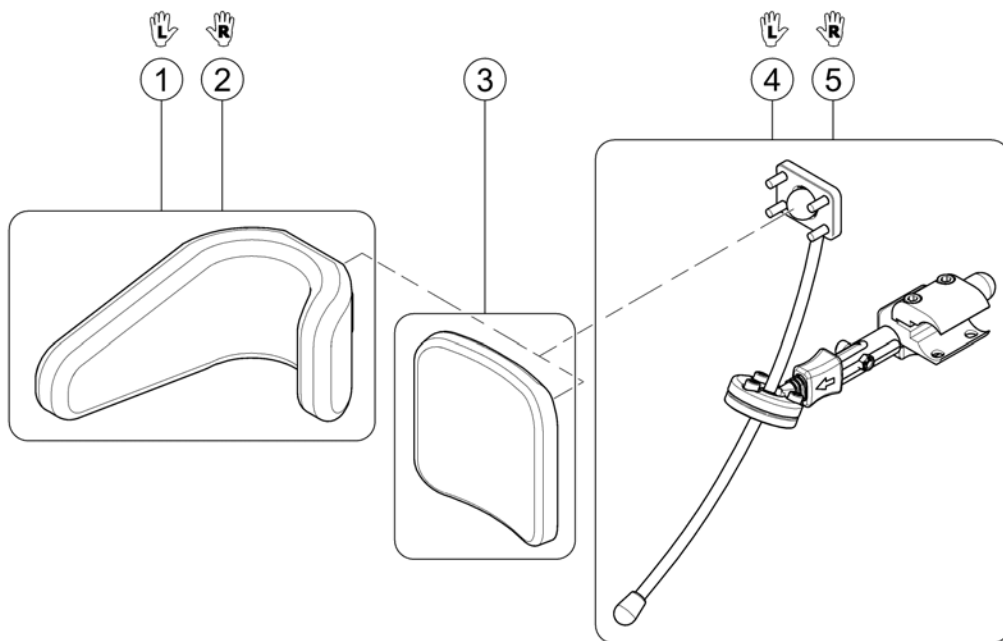

(Elbow Block)

1603428.iss

1	SPTRM1059	(Elbow Block pad 3x10 LH)	1
2	SPTRM1060	(Elbow Block pad 3x10 RH)	1
3	SPTRM1058	(Elbow Block pad 4x4)	1
4	SPTRM1055	(Elbow Block Hardware, cpl. LH)	1
5	SPTRM1056	(Elbow Block Hardware, cpl. RH)	1