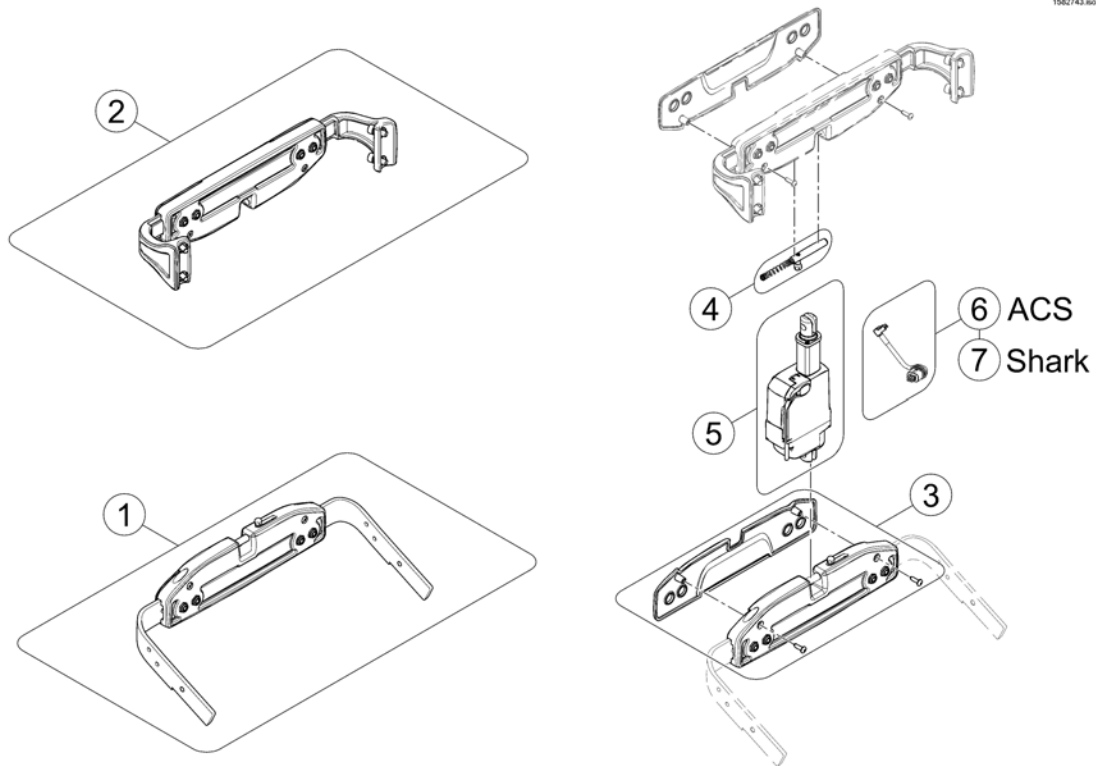

Invacare® TDX-SP2 Lowrider, TDX-SP2 NB | Rygg
(Back Recliner / Stabilization bracket)

1582743.kno

1	SP1567169	ACTUATOR BRAKETT MODULITE	1
2	SP1567168	BRAKETT STABILISATOR RYG STORM4 MODULITE	1
3	SP1571702	(Cover)	1
4	SP1571704	(Locking bolt)	1
5	SP1557820	ACTUATOR RYGG MODULITE	1
6	SP1572166	KABEL ACTUATOR MODULITE	1
7	SP1552297	(Actuator Cable LA23 Shark (~500mm))	1