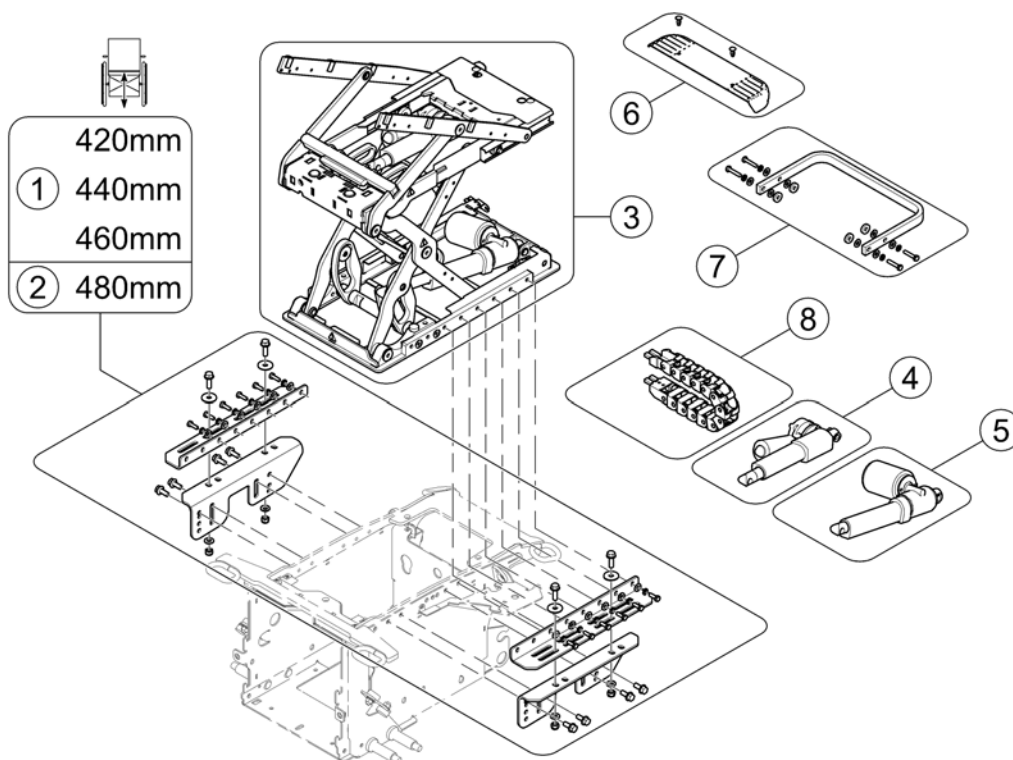

(Seat Lifter with Tilt)

1588151.00

-	SP1602307	(Wiring Kit Lifter) <i>replaces item SPTRW0289</i>	1
1	SPTRC2038	(Base Interface Kit STF 420/440/460mm)	1
2	SPTRC2103	(Base Interface Kit STF 480mm)	1
3	SP1585524	(Lifter/Tilt Module, cpl.)	1
4	SP1588442	(Lifter actuator, cpl. with hardware)	1
5	SP1588441	(Tilt actuator, cpl. with hardware)	1
6	SPTRC2071	(Cover, Rear Wiring Lifter, cpl.)	1
7	SPTRC2111	(Bumper with mounting hardware)	1
8	SP1604199	(Energie chain)	1