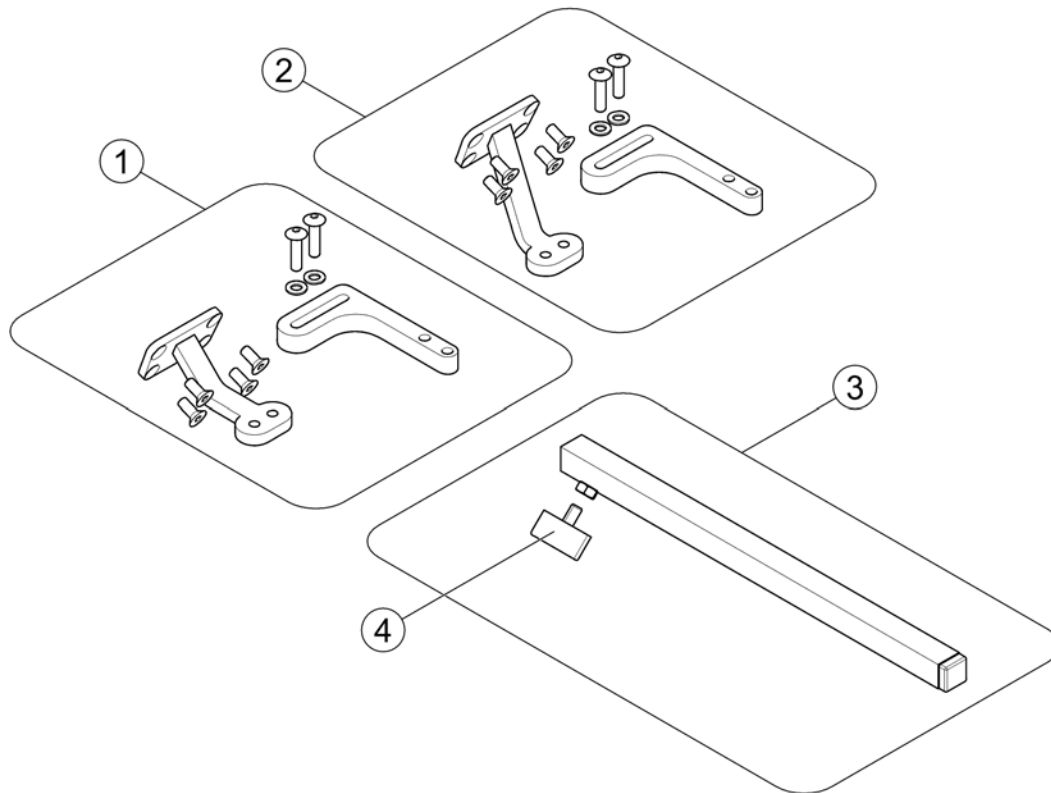

(Remote Bracket Standard - ULM and Soft Armpad on Modulite)

1588518.no

1	SP1587310	(Remote bracket Std G90)	1
2	SP1587694	(Remote bracket MACES Std - G90)	1
3	SPS183040	STYREBOKSHOLDER STD KPL STORM3 G40	1
4	L31001	VINGSKRUV M 6X10 GARANT G24 S	1