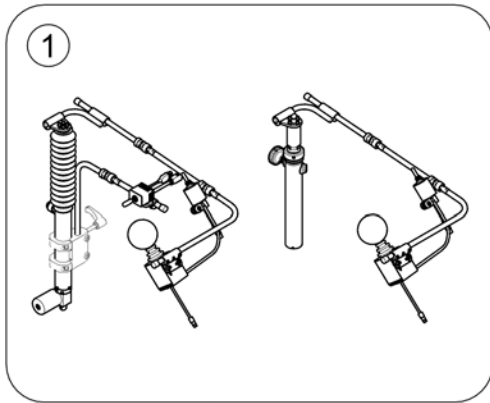

(Chin Control - Modulite Seat (15/10/01 =>))

1591326.iss

-	-	(If retrofitting, the user manual must be ordered separately!)	1
-	-	(User Manuals Chin Control (2015-10-01 =>))	1
1	-	(Chin Control DX-RJM)	1
2	-	(Mounting Hardware - Chin Control)	1