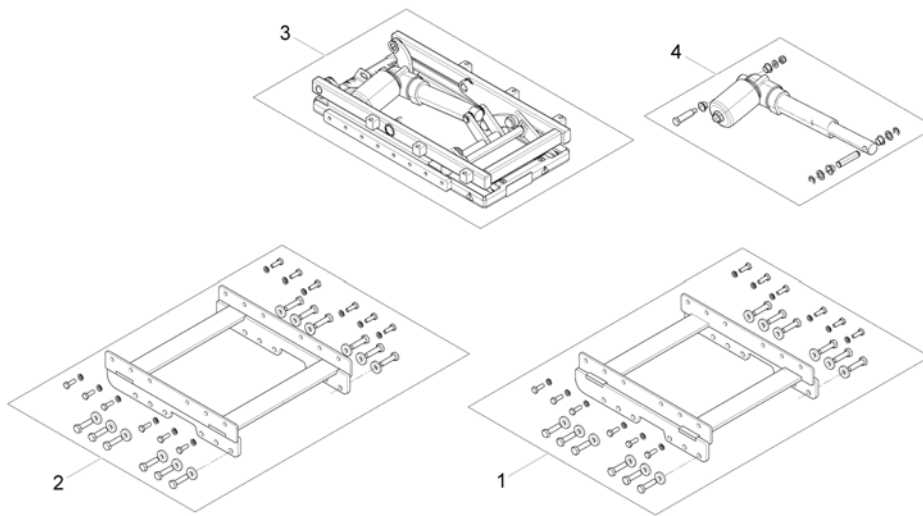

(powered Tilt 0°-30°)

1577302.no

1	SP1568426	(Lifter- /Tilt Bracket for wide Base)	1
2	SP1568424	(Lifter- /Tilt Bracket for narrow Base)	1
3	SP1558714	(Tilt unit)	1
4	SP1571809	(Actuator)	1
-	SP1570291	(Adapter Cable)	1