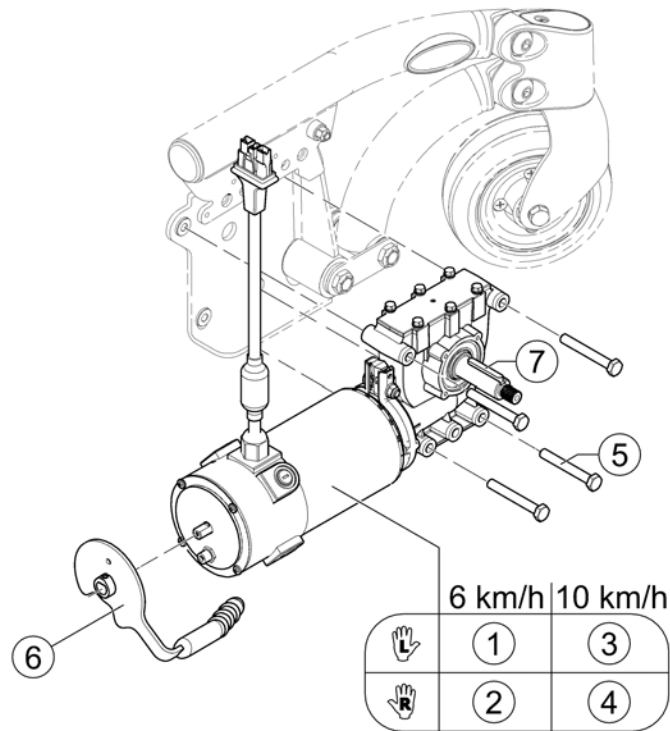

(Propulsion SSD - Narrow Base)

1563700.no

1	SP1602974	(Propulsion cpl. LH, Gearbox i = 23:1, Motor 4-pole 340W, slow, 760mm cable (incl. declutching lever))	1
2	SP1602975	(Propulsion cpl. RH, Gearbox i = 23:1, Motor 4-pole 340W, slow, 760mm cable (incl. declutching lever))	1
3	SP1602976	(Propulsion cpl. LH, Gearbox i = 18:1, Motor 4-pole 340W, fast, 760mm cable (incl. declutching lever))	1
4	SP1602998	(Propulsion cpl. RH, Gearbox i = 18:1, Motor 4-pole 340W, fast, 760mm cable (incl. declutching lever))	1
5	D00100	(Hexagon bolt DIN931-M08x60-8.8 bk)	4
6	SP1168667	(Declutching lever, cpl. - LH)	1
6	SP1168666	(Declutching lever, cpl. - RH)	1
7	N23004	KIL KRYSS DRIVAXEL (MO)	1