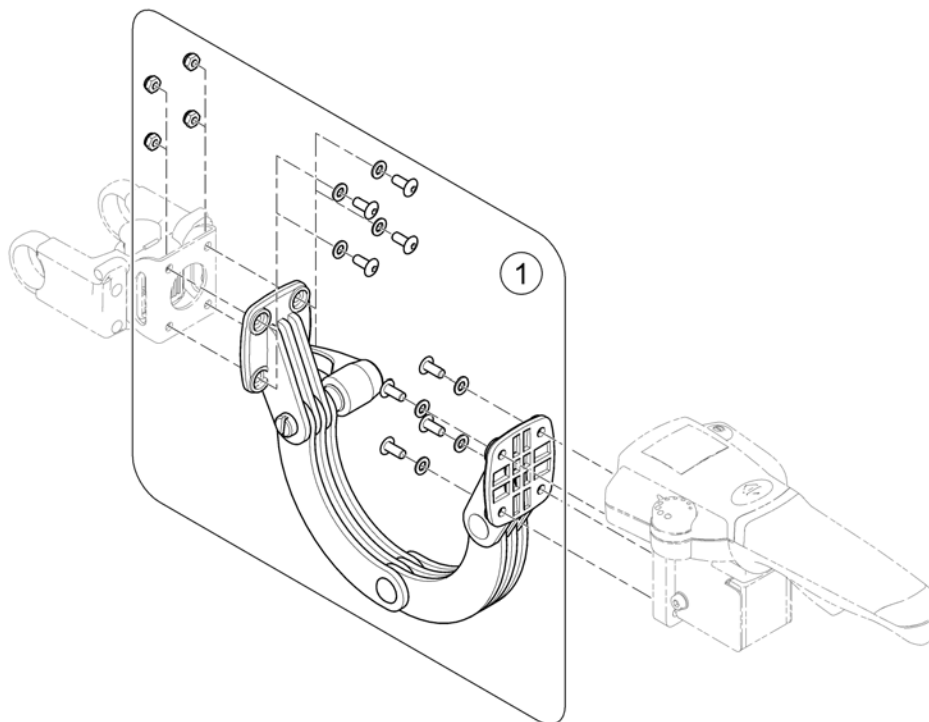

(Height adjustable bracket IDC)

1605484 iso

1 SP1604195

(Height adjustable bracket for IDC, cpl.)

1