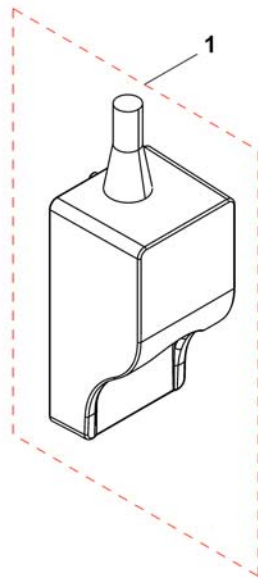

(G-Trac Sensor/Gyro)

1537848X.dwg

1 SP1541535

(G-Trac (Gyro) Sensor, cpl.)

1

(ACS Remotes & Brackets)

1	-	(REM 24 SD with brackets) [1601/1602]		1
2	-	(REM A & B with brackets) [1638/1639/1643/1644]		1
3	-	(REM 550 with brackets) [1617/1618]		1
4	-	(REM 34 with brackets) [1611]		1
5	-	(G90A with brackets) [1614/1616]		1
6	-	(G91S with brackets) [1615]		1
7	-	(Centre control REM 41) [1607/1608]		1
8	-	(Chin Control, small (=> 16/12/31)) [1609]		1
9	-	(Chin Control - Modulite Seat (15/10/01 =>)) [1719]		1
10	-	(Dual Control with brackets) [1291/1292]	→ 30.06.2015	1
11	-	(Compact Dual Control with brackets) [1720]		1
12	-	(Intuitive Dual Control (IDC) with brackets) [1645]		1