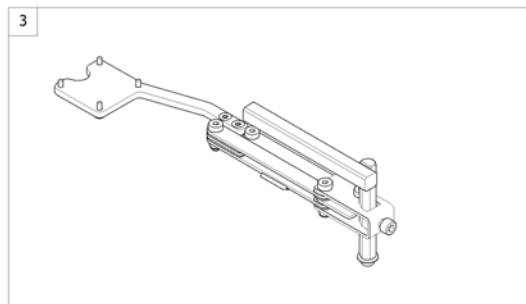

(REM 34 with brackets)

1560846 iso

1	SP1440677	(Remote REM 34) [1611]	1
2	-	(Remote Bracket Standard) [1611+1207/1208]	1
3	-	(Remote Bracket Swing away & height adjust.) [1611+1707/1708]	1