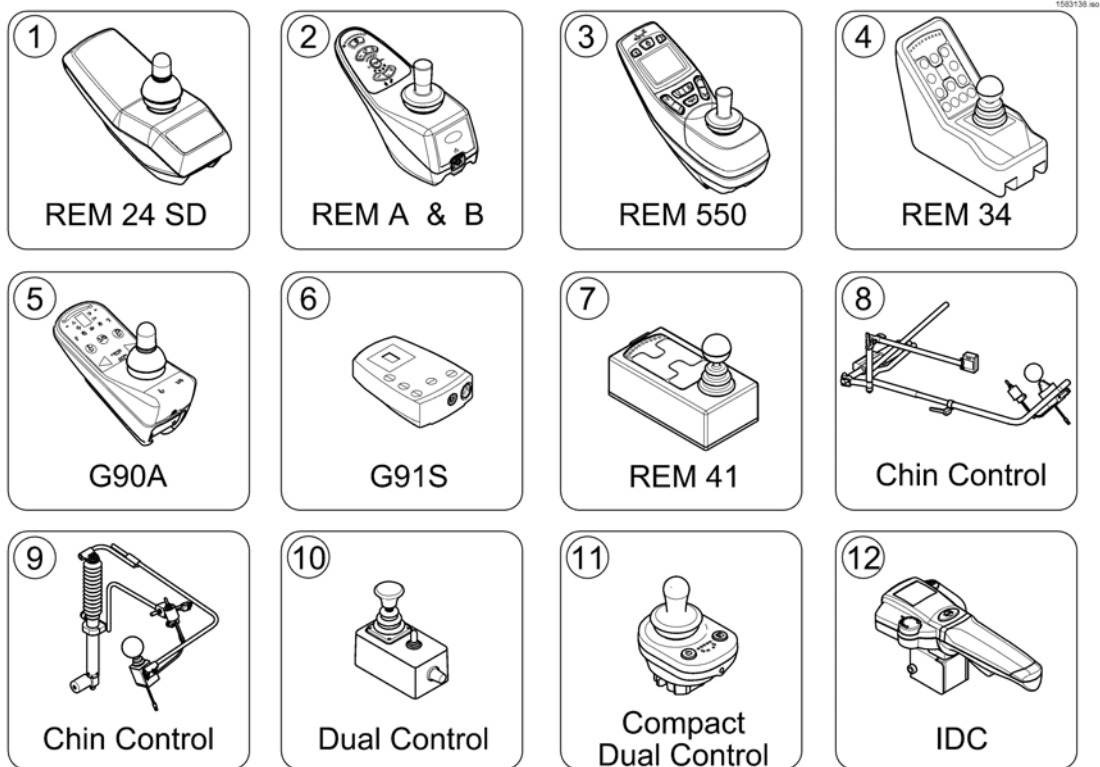

(G-Trac Sensor/Gyro)

1537848X.dwg

1 SP1541535

(G-Trac (Gyro) Sensor, cpl.)

1

(ACS Remotes & Brackets)

1	-	(REM 24 SD with brackets) [1601/1602]		1
2	-	(REM A & B with brackets) [1638/1639/1643/1644]		1
3	-	(REM 550 with brackets) [1617/1618]		1
4	-	(REM 34 with brackets) [1611]		1
5	-	(G90A with brackets) [1614/1616]		1
6	-	(G91S with brackets) [1615]		1
7	-	(Centre control REM 41) [1607/1608]		1
8	-	(Chin Control, small (=> 16/12/31)) [1609]		1
9	-	(Chin Control - Modulite Seat (15/10/01 =>)) [1719]		1
10	-	(Dual Control with brackets) [1291/1292]	→ 30.06.2015	1
11	-	(Compact Dual Control with brackets) [1720]		1
12	-	(Intuitive Dual Control (IDC) with brackets) [1645]		1