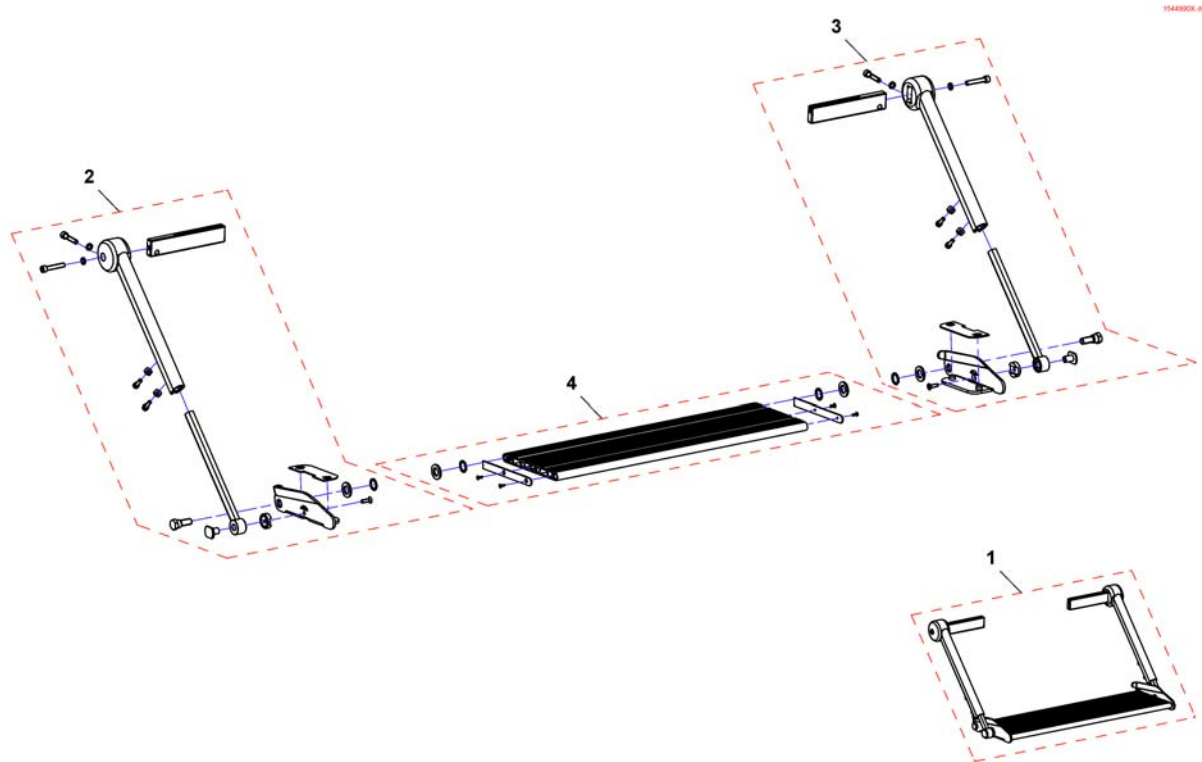

(Fixed footboard)

1	SP1544990	FOTBRETT 55 FAST STORM4 MAX	1
1	SP1545454	FOTBRETT 55 FAST STORM4 MAX	1
1	SP1545455	FOTBRETT FAST MAX SB49 STORM4 MAX	1
2	SP1552445	(Footboard bracket RH)	1
3	SP1552446	FESTE FOTBRETT KPL VE STORM4 MAX	1
4	SP1552466	(Footboard SW49)	1
4	SP1552465	(Footboard SW55)	1
4	SP1552447	(Footboard SW61)	1