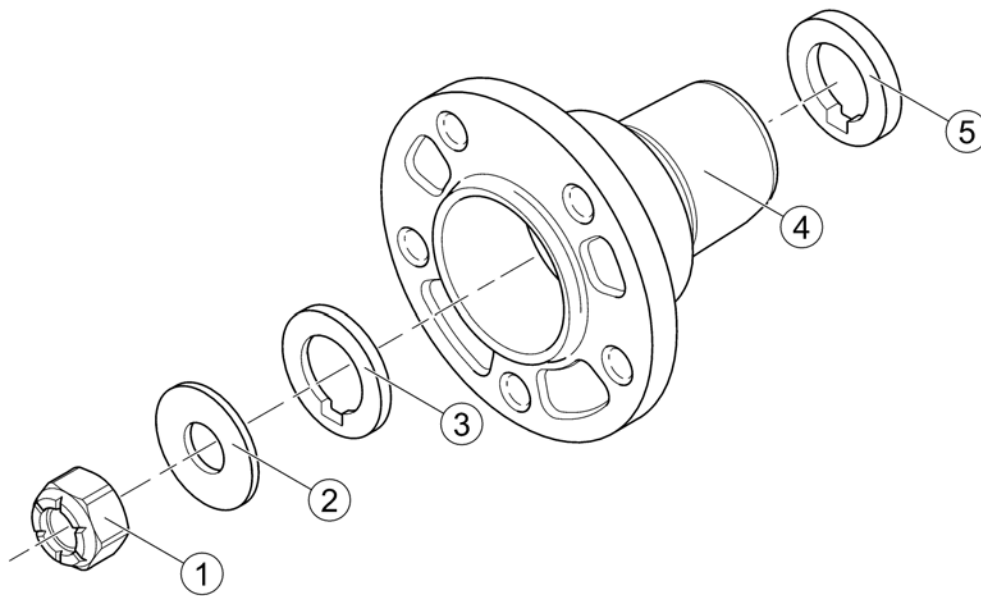

(Wheel Hub 5-hole)

1583687 Rev

1	F00108	(Hexagon nut DIN985-M12x1,5 zc)	1
2	G00104	SKIVE 13X24X2,5 G40	1
3	SP1544342	(Washer with feather nut, 5mm thick, d=19mm)	1
4	SP1163728	(Wheel hub 5-hole)	1
5	SP1163729	(Spacer, Hub, 5mm thick)	1