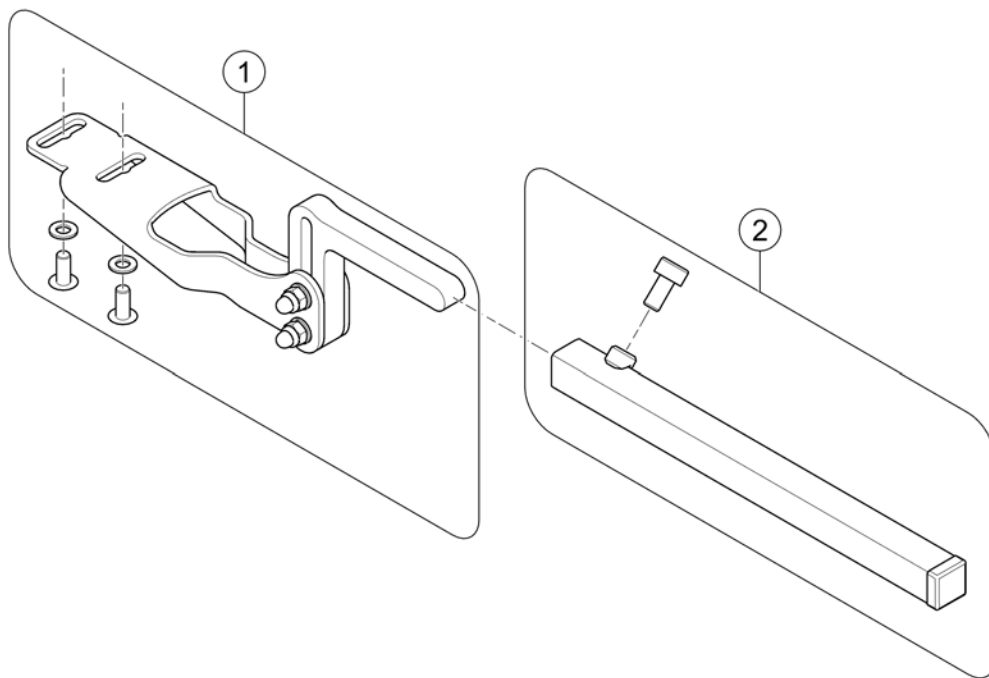

1	SP1603417	(LiNX Remote bracket, Standard)	1
2	SP1603419	(Remote support tube)	1