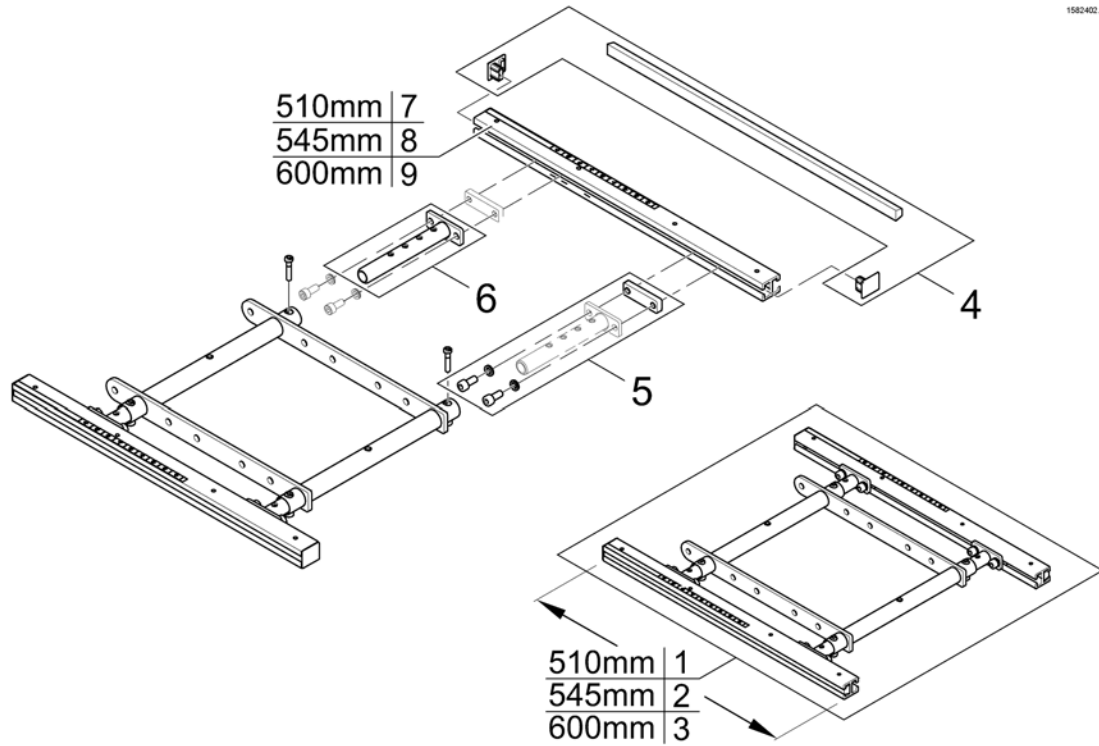

(Telescopic Seat Frame for man. /pow. 20° Tilt)

1	SP1572977	(Seatframe 510mm, cpl., pre set up to SW 43cm)	1
2	SP1582216	SETERAMME KPL MODULITE MODULITE	1
3	SP1582739	(Seatframe 600mm, cpl., pre set up to SW 43cm)	1
4	SP1571810	(Sealing strap with plugs)	1
5	SP1571811	(Groove stone with mounting parts)	1
6	SP1554646	RØRBRAKETT SETEBUNN MODULITE	1
7	SP1588443	C-PROFIL SETE 51 CM LANG MODULITE	1
8	SP1588444	C-PROFIL SETE 44 CM LANG MODULITE	1
9	SP1588445	C-PROFIL SETE 60CM LANG MODULITE	1