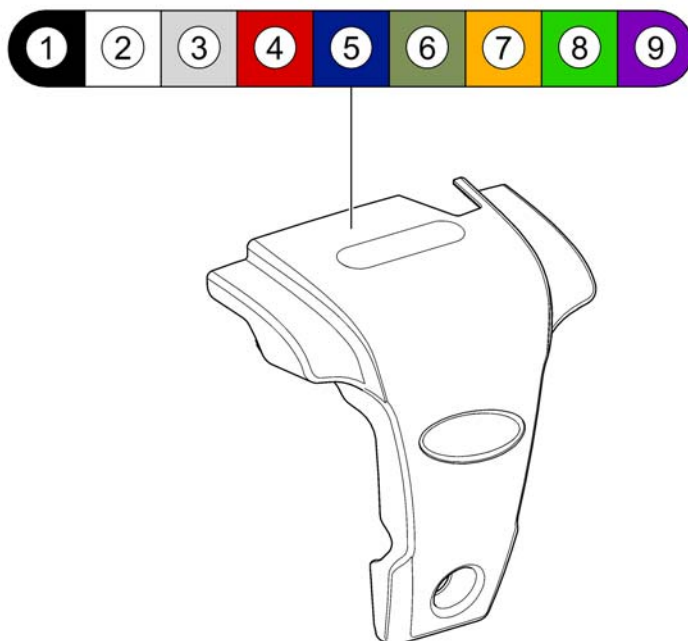

(Rear Shrouds Narrow Base)

1583254.no

1	SP1176547	(Rear Shroud w/ Decals, Wet Black)		1
2	SP1176548	(Rear Shroud w/ Decals, Artic White)		1
3	SP1176549	(Rear Shroud w/ Decals, Electric Silver)		1
4	SP1176550	(Rear Shroud w/ Decals, Electric Red)		1
5	SP1176551	(Rear Shroud w/ Decals, Electric Blue)		1
6	SP1176552	(Rear Shroud w/ Decals, Aviator Green)	→ 30.06.2015	1
7	SP1176553	(Rear Shroud w/ Decals, Desert Orange)	→ 30.06.2015	1
8	SP1588735	(Rear Shroud w/ Decals, Jade Green)	01.07.2015 →	1
9	SP1588736	(Rear Shroud w/ Decals, Transparent Purple)	01.07.2015 →	1