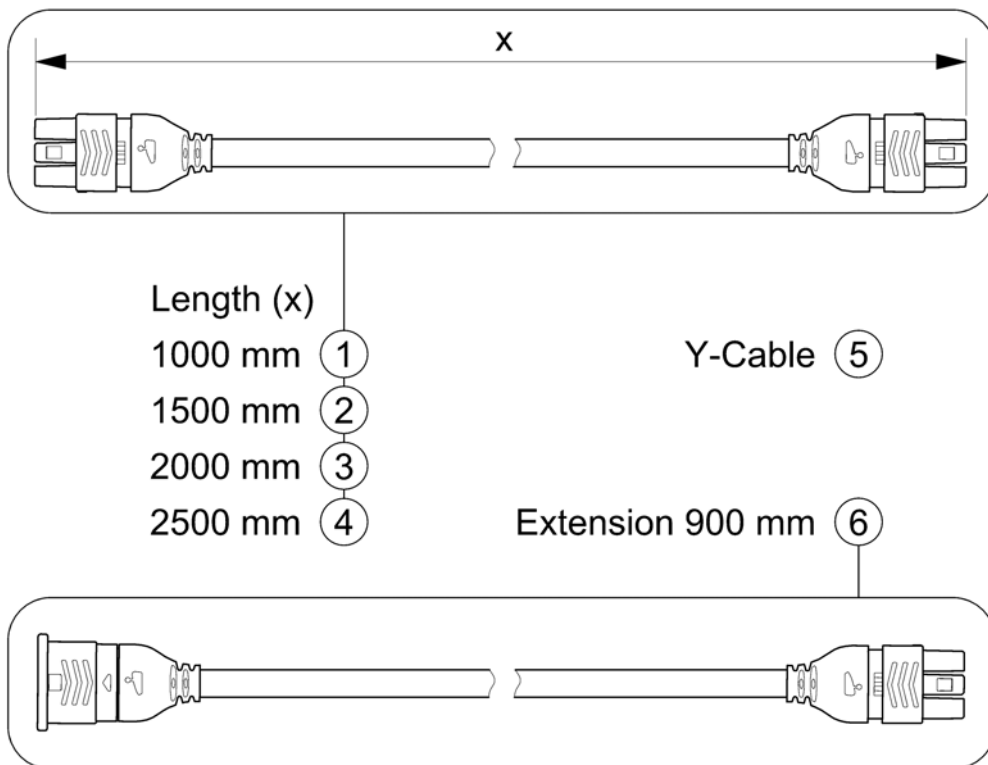

(Bus-Cables Shark)

SHARKBUSKABEL.00

1	1448922	(Bus Cable Shark 1000mm)	1
2	1450313	BUSKABEL 1500 MM SHARK	1
3	1484911	BUSKABEL SHARK 2M SHARK	1
4	SP1510073	(Buscable Shark 2500mm)	1
5	1450314	BUSKABEL Y SHARK	1
6	1116404	(Extension Cable Shark 900mm)	1