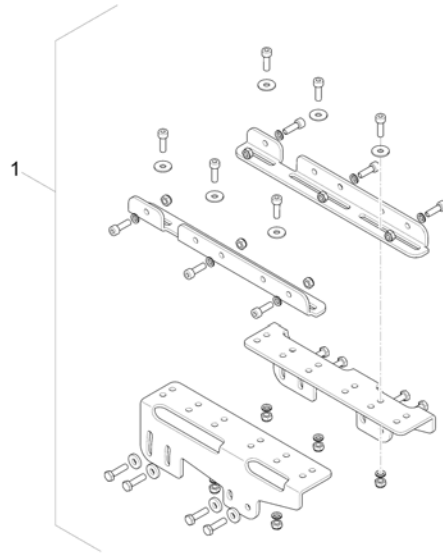

Sete

SPCTDX_SP220.kso

1	-	(Modulite Seat)	1
2	-	(Ultra Low Maxx Seat)	1
3	-	(Max Seat)	1

1	-	(man. settable Tilt) [1091]	1
2	-	(powered simple Tilt 20°) [1092]	1
3	-	(powered Tilt 0°-30°) [1093]	1
4	-	(Powered seat lifter with tilt 300mm/30°) [1094]	1
-	-	(Anterior Tilt) [2054]	1
5	-	(One Piece Seat Plate) [2110]	1
6	-	(Telescopic Seat Frame and Plate) [2111]	1
7	-	(Telescopic Seat Frame and Sling Seat) [2112]	1
8	-	(Telescopic Seat Frame and Universal Adapter) [2109]	1
9	-	(Seat Cushions "Standard" & "Matrx Flo-Tech")	1
9	-	(Seat Cushions "Matrx Libra") [2147]	1
9	-	(Seat Cushion "Matrx Vi") [2144]	1

(man. settable Tilt)

1577301 iso

1 SP1563229

(Mounting Rails)

1

1	SP1582738	(Pivot Bearing Back - Wide Base)	1
2	SP1582736	(Pivot Bearing Back - Narrow Base)	1
3	SP1582731	(Support Plate Front for Tilt)	1
4	SP1556487	(Actuator LA23 - stroke 135mm / 2500N)	1
5	SP1581020	(Actuator LA23 - stroke 135mm / 1800N)	1
6	SP1582737	(Mounting Hardware for Tilt)	1
7	SP1552297	(Actuator Cable LA23 Shark (~500mm))	1
8	SP1556449	(Actuator Cable LA23 ACS2 (~400mm))	1
9	SP1572166	KABEL ACTUATOR MODULITE	1