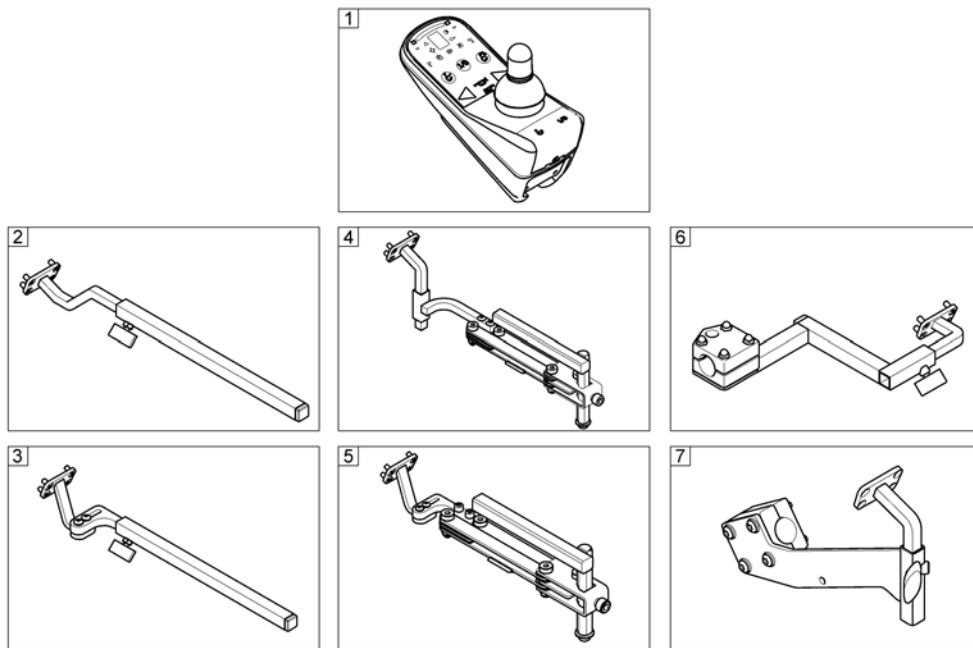

1	SP1504720	STYREBOKS DX-REM G90A STORM4 [1614/1616]	1
2	-	(Remote Bracket Standard) [1614+1207/1208]	1
3	-	(Remote Bracket Standard - ULM and Soft Armpad on Modulite) [1614+1207/1208 +2020 or +2100+2199]	1
4	-	(Remote Bracket Swing away & height adjust.) [1614+1707/1708]	1
5	-	(Remote Bracket Swing away & height adjust. - ULM and soft Armpad on Modulite) [1614+1707/1708 +2020 or +2100+2199]	1
6	-	(Remote Bracket Attendant) [1616+1207/1208]	1
7	-	(Remote Bracket Attendant Ultra Low Maxx Seat) [1616+1207/1208+2020]	1