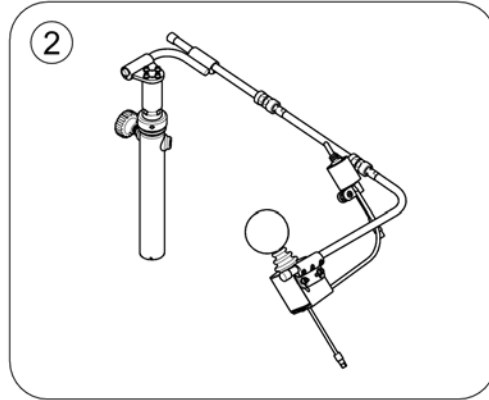

1	-	(Chin Control powered - Details)	1
2	-	(Chin Control manual - Details)	1
-	SP1601389	(Kit, Swing-away mounting arm, powered, LH, cpl. with stereo-switch (no joystick nor harness included)) <i>Please order respective harness & joystick separately!</i>	1
-	SP1601390	(Kit, Swing-away mounting arm, powered, RH, cpl. with stereo-switch (no joystick nor harness included)) <i>Please order respective harness & joystick separately!</i>	1
-	SP1601391	(Kit, Swing-away mounting arm, manual, LH, cpl. (no joystick nor harness included)) <i>Please order respective harness & joystick separately!</i>	1
-	SP1601408	(Kit, Swing-away mounting arm, manual, RH, cpl. (no joystick nor harness included)) <i>Please order respective harness & joystick separately!</i>	1
-	SP1601528	(Kit, Joysticks & Harness for REM 24 SD)	1
-	SP1601529	(Kit, Joysticks & Harness for G91S)	1