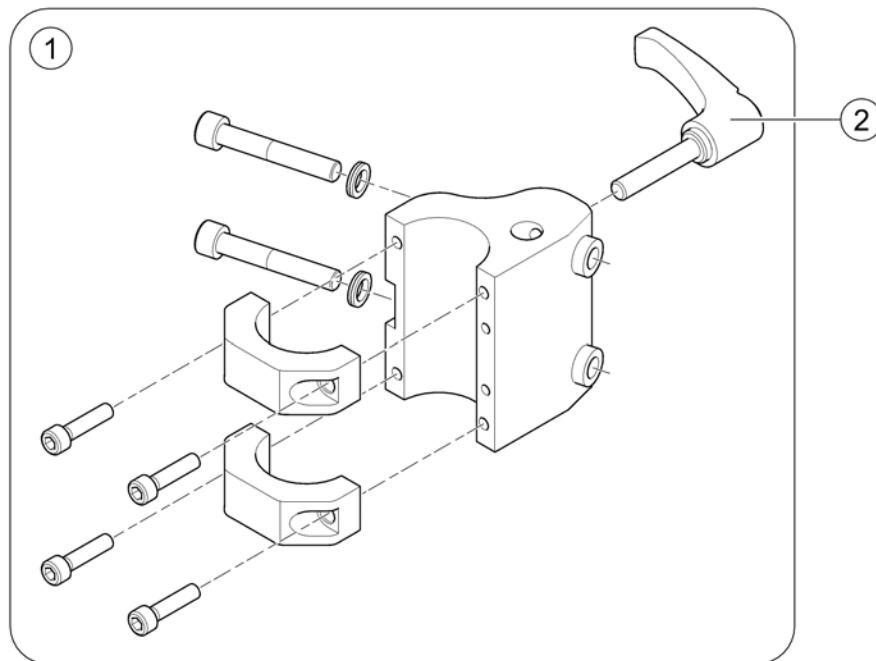

1	SP1577173	(Mounting Hardware, Chin Control - Modulite Seat) <i>Design change 2016-04-01 =></i>	1
2	SP1604355	(Clamp Lever M8x40)	1