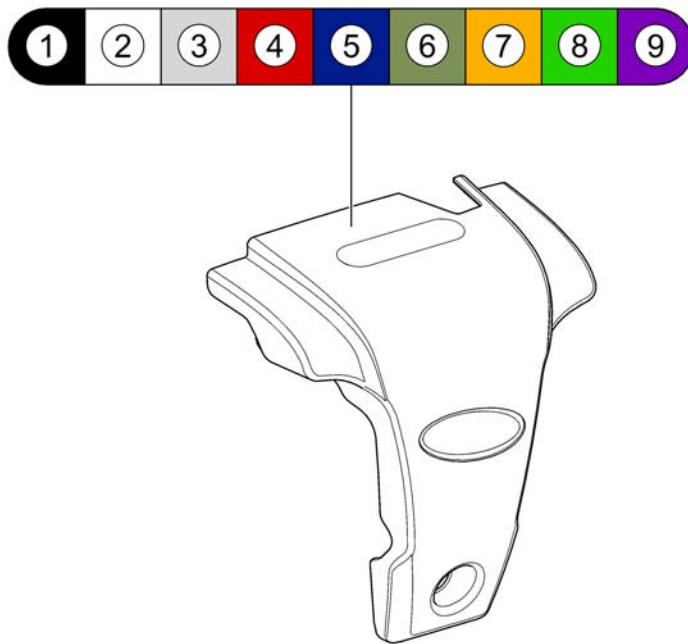

1	SP1176568	(Rear Shroud, Wet Black)		1
2	SP1176569	(Rear Shroud, Arctic White)		1
3	SP1176570	(Rear Shroud, Electric Silver)		1
4	SP1176571	(Rear Shroud, Electric Red)		1
5	SP1176572	(Rear Shroud, Electric Blue)		1
6	SP1176573	(Rear Shroud, Aviator Green)	→ 30.06.2015	1
7	SP1176574	(Rear Shroud, Desert Orange)	→ 30.06.2015	1
8	SP1588787	(Rear Shroud, Jade Green)	01.07.2015 →	1
9	SP1588850	(Rear Shroud, Transparent Purple)	01.07.2015 →	1