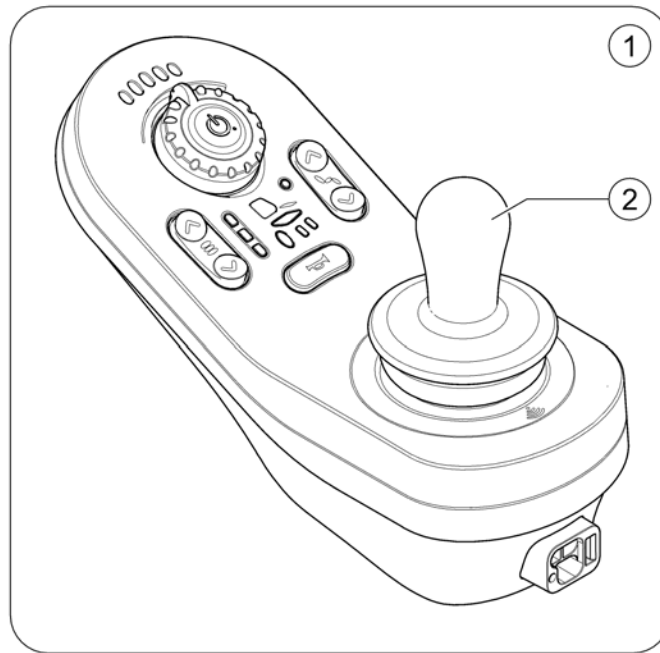

1605135 iso

1	SP1602806	(LiNX Remote DLX-REM110 - Drive Only)	1
2	SP1607776	(Joystick Knob)	1

1	SP1602825	(LiNX Remote DLX-REM211 - Drive and Actuators)	1
2	SP1607776	(Joystick Knob)	1

(Remote REM216)

1605137.indd