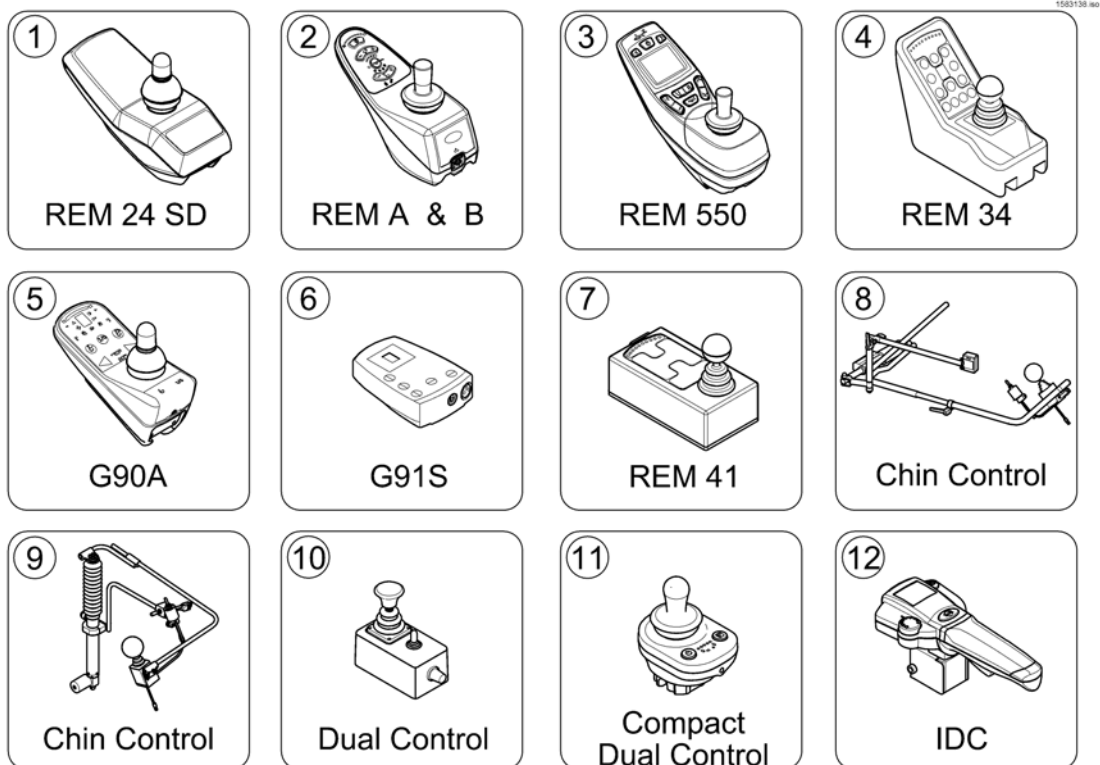

(Bracket for ACT on Chassis (Narrow Base))

1

1	SP1574115	(Light board with bracket)	1
2	1415004	LYSFORDELER PRINT G40	1

(ACS Remotes & Brackets)

1	-	(REM 24 SD with brackets) [1601/1602]	1
2	-	(REM A & B with brackets) [1638/1639/1643/1644]	1
3	-	(REM 550 with brackets) [1617/1618]	1
4	-	(REM 34 with brackets) [1611]	1
5	-	(G90A with brackets) [1614/1616]	1
6	-	(G91S with brackets) [1615]	1
7	-	(Centre control REM 41) [1607/1608]	1
8	-	(Chin Control, small (=> 16/12/31)) [1609]	1
9	-	(Chin Control - Modulite Seat (15/10/01 =>)) [1719]	1
10	-	(Dual Control with brackets - Modulite Seat) [1291/1292]	1
11	-	(Compact Dual Control with brackets) [1720]	1
12	-	(Intuitive Dual Control (IDC) with brackets) [1645]	1