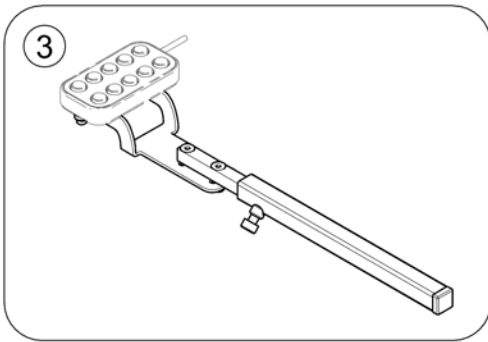

1608155.kim

1	-	(10-way switch)	1
2	-	(Bracket, front)	1
3	-	(Bracket, opposite side)	1
4	-	(Bracket, rear)	1