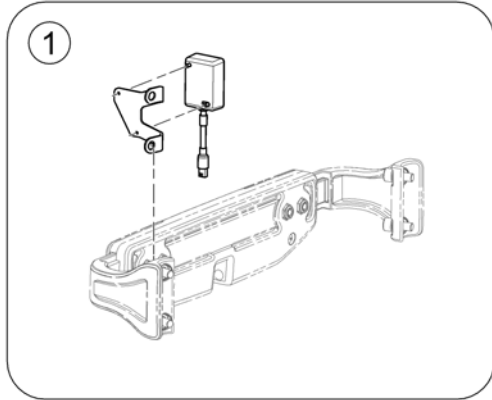

1	-	(Drive Lockout with bracket)	1
2	-	(Drive Lockout Cables - Shark)	1