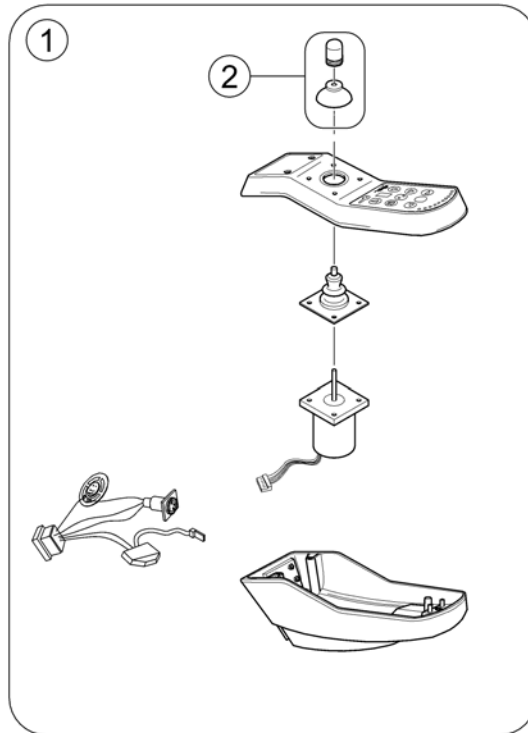

(Remote REM 24SD)

142802 860

1	1436541	(Remote REM24SD)	1
2	SPZ183229	JOYSTIKK KOMPLETT	1