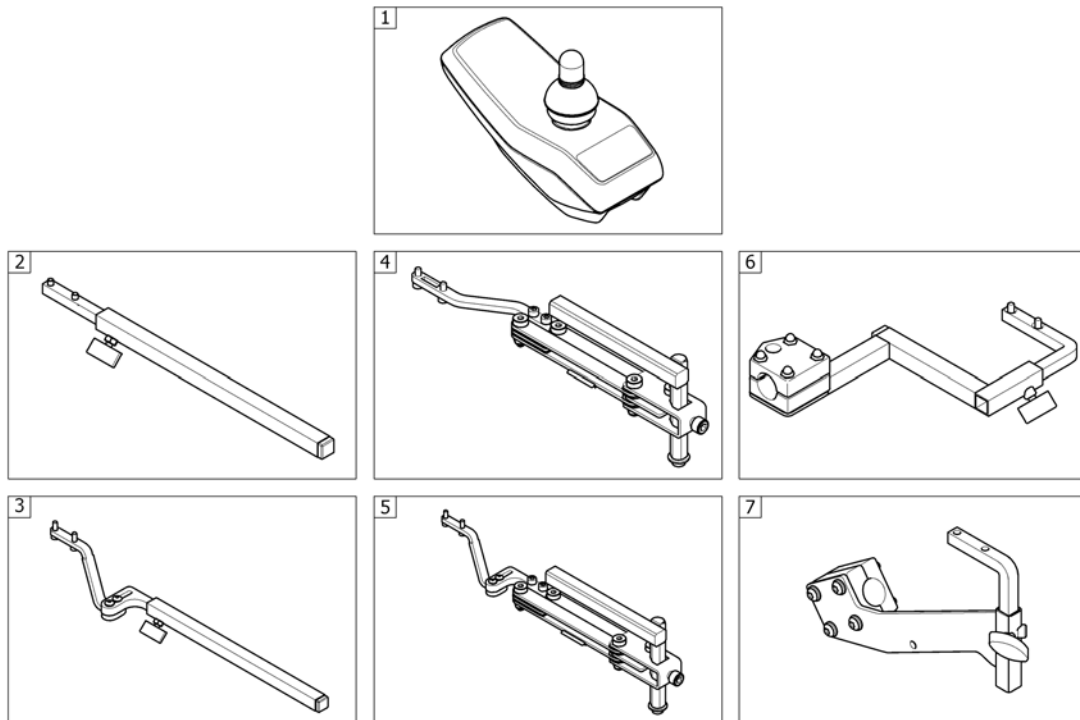

(REM 24 SD with brackets)

158433 no

1	-	(Remote REM 24SD) [1601/1602]	0
2	-	(Remote Bracket Standard) [1601+1207/1208]	1
3	-	(Remote Bracket Standard - ULM and Soft Armpad on Modulite) [1601+1207/1208 +2020 or +2100+2199]	1
4	-	(Remote Bracket Swing away & height adjust.) [1601+1707/1708]	1
5	-	(Remote Bracket Swing away & height adjust. - ULM and Soft Armpad on Modulite) [1601+1707/1708 +2020 or +2100+2199]	1
6	-	(Remote Bracket Attendant) [1602+1207/1208]	1
7	-	(Remote Bracket Attendant Ultra Low Maxx Seat) [1602+1207/1208+2020]	1