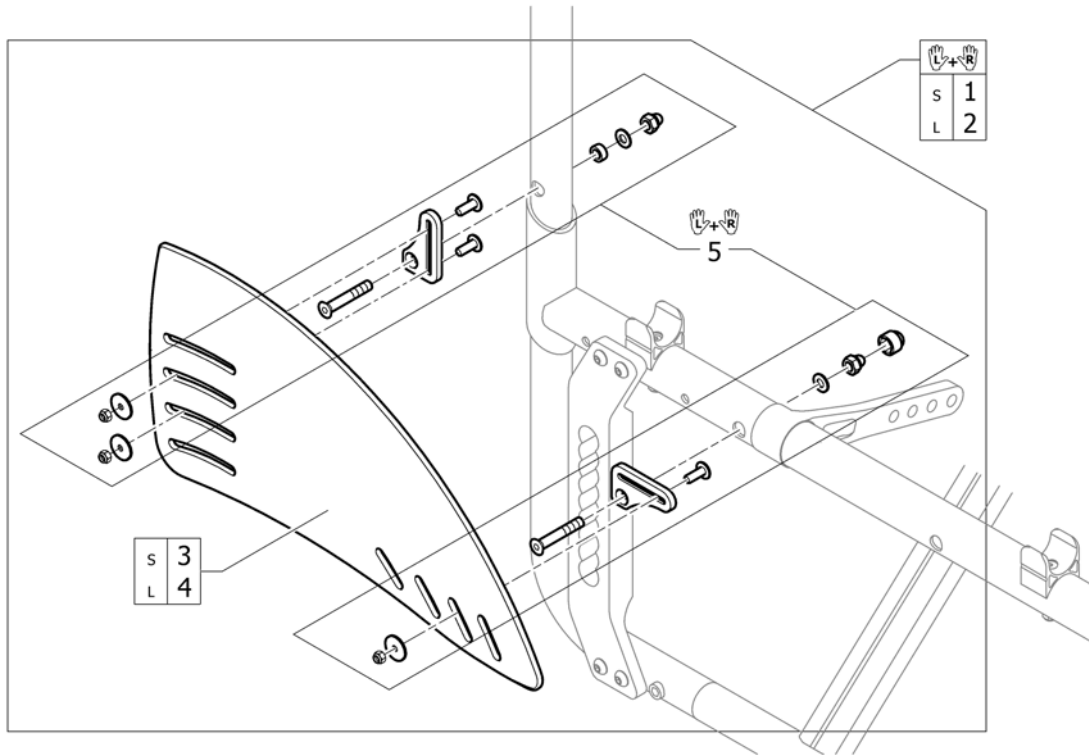

1	SP1604880	(Clothes-guards carbon S with fixation kit, pair)	1
2	SP1604945	(Clothes-guards carbon L with fixation kit, pair)	1
3	1540003	KLESBESKYTTER LITEN	2
4	1540004	KLESBESKYTTER STOR	2
5	SP1604795	(Fixation kit for clothes-guard and mudguard carbon)	1