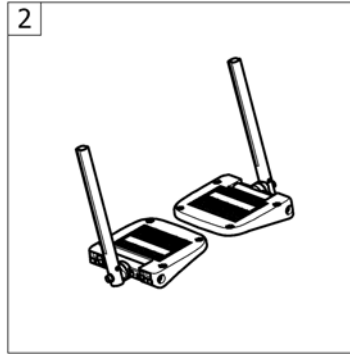

(FOOTREST)

1	-	(Footrest 2-piece)	1
2	-	(Footrest 2-piece, angle adjustable)	1
3	-	(Footbands)	1