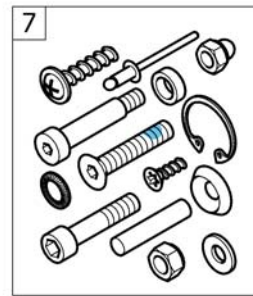

1	-	(Tipper aid)	1
2	-	(Antitipper)	1
3	-	(Cane holder)	1
4	-	(Therapy table)	1
5	-	(Seat belt)	1
6	-	(Chair accessories)	1
7	-	(Fixation: screws, ...)	1