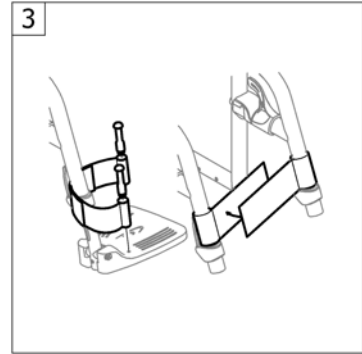

(FOOTREST)

1	-	(Footrest 2-piece)	1
2	-	(Footrest 2-piece, angle adjustable)	1
3	-	(Footbands)	1