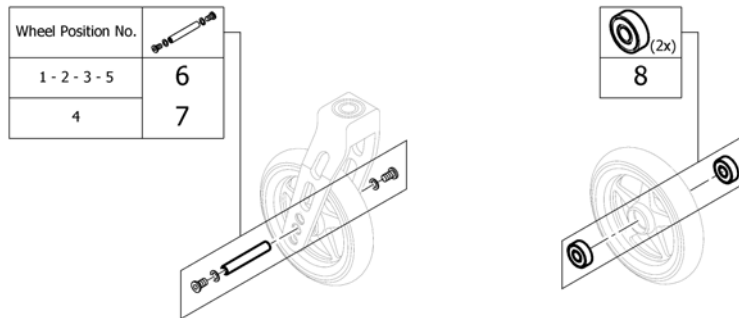

(Front wheels)

1	156267	SVINGHJUL 5 EVERYDAY 3 EIKER SORT	2
2	1542640	SVINGHJUL 5 SORT 4 CM KUSCHALL COMFORT	2
3	1562628	SVINGHJUL 6 EVERYDAY 3 EIKER SORT GUMMI	2
4	1513189	SVINGHJUL 6"LUFTFYLT KUSCHALL	2
5	1513192	SVINGHJUL 7 SPORT KUSCHALL	2
6	1570108	AKSELSETT SVINGHJUL U DISTANSESKIVER	2
7	1570109	AKSELSETT 6" LUFT KUSCHALL	2
8	1570105	KULELAGER PAR KUSCHALL 6000-2RS	2