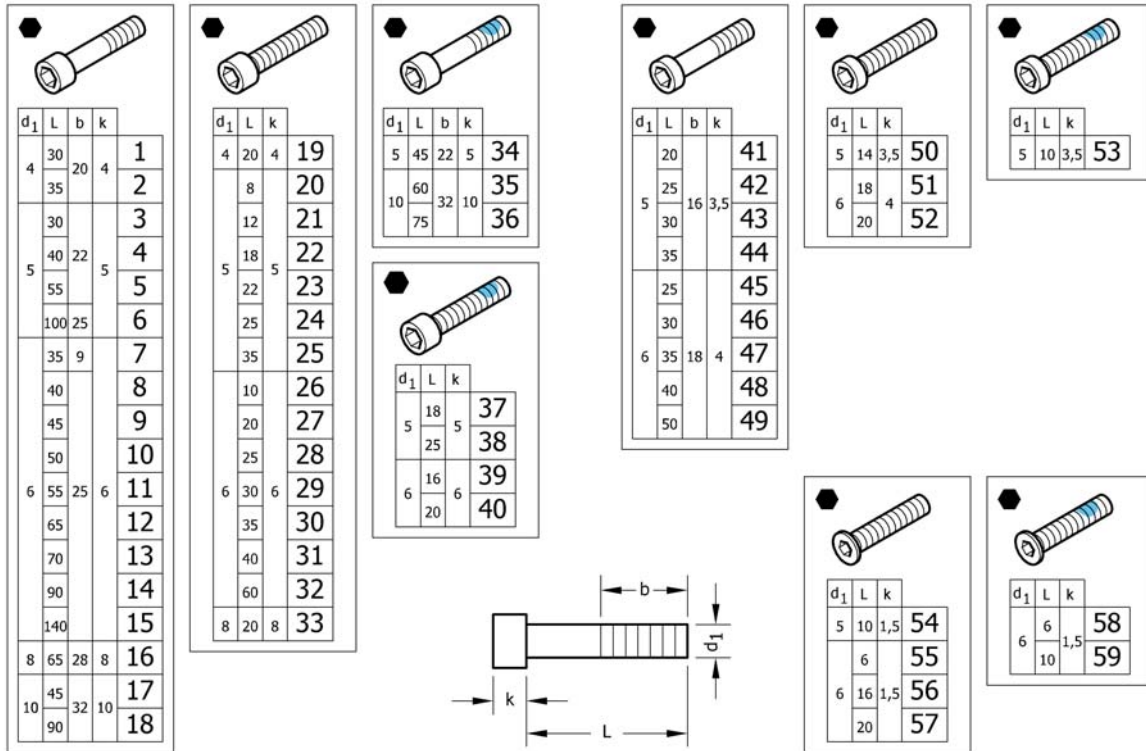

(Socket head cap screws)

1	1579115	(Hex socket head cap screws partially threaded, zi.Blue, M4x30, kit 25 Pcs.) <i>Replaces 1560191 (25x)</i>	1
2	1579116	(Hex socket head cap screws partially threaded, zi.Blue, M4x35, kit 25 Pcs.) <i>Replaces 1563765 (25x)</i>	1
3	1579117	(Hex socket head cap screws partially threaded, black, M5x30, kit 25 Pcs.) <i>Replaces 100.1091 (25x)</i>	1
4	1579118	(Hex socket head cap screws partially threaded, black, M5x40, kit 25 Pcs.) <i>Replaces 100.1093 (25x)</i>	1
5	1579119	(Hex socket head cap screws partially threaded, black, M5x55, kit 25 Pcs.) <i>Replaces 100.1096 (25x)</i>	1
6	1579120	(Hex socket head cap screws partially threaded, black, M5x100, kit 10 Pcs.) <i>Replaces 1425240 (10x)</i>	1
7	1579121	(Hex socket head cap screws partially threaded, black, M6x35, kit 5 Pcs.) <i>Replaces 107.1001 (5x)</i>	1
8	1579122	(Hex socket head cap screws partially threaded, black, M6x40, kit 25 Pcs.) <i>Replaces 100.1133 (25x)</i>	1
9	1579123	(Hex socket head cap screws partially threaded, black, M6x45, kit 25 Pcs.) <i>Replaces 100.1134 (25x)</i>	1
10	1579124	(Hex socket head cap screws partially threaded, black, M6x50, kit 25 Pcs.) <i>Replaces 100.1135 (25x)</i>	1
11	1579125	(Hex socket head cap screws partially threaded, black, M6x55, kit 25 Pcs.) <i>Replaces 100.1136 (25x)</i>	1
11	1579126	(Hex socket head cap screws partially threaded, zi.Blue, M6x55, kit 25 Pcs.) <i>Replaces ZM006551A (25x)</i>	1
12	1579127	(Hex socket head cap screws partially threaded, black, M6x65, kit 10 Pcs.) <i>Replaces 100.1138 (10x)</i>	1
13	1579128	(Hex socket head cap screws partially threaded, black, M6x70, kit 10 Pcs.) <i>Replaces 100.1139 (10x)</i>	1
14	1579129	(Hex socket head cap screws partially threaded, black, M6x90, kit 10 Pcs.) <i>Replaces 1529118 (10x)</i>	1
15	1579130	(Hex socket head cap screws partially threaded, black, M6x140, kit 10 Pcs.) <i>Replaces 1529117 (10x)</i>	1