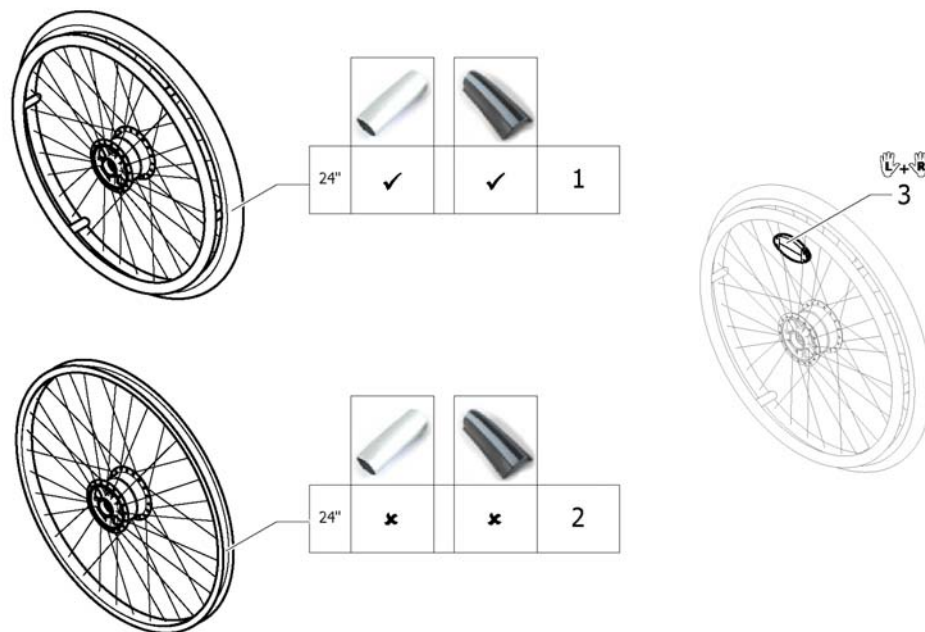

(Drumbrake wheel)

1	SP1604974	(Rear wheel 24" Drumbrake, handrim, Rightrun black/grey)	2
2	SP1604975	(Rear wheel 24" Drumbrake, without handrim, without tyre)	2
3	1571073	(Spokereflection, pair)	1