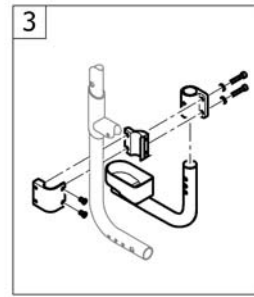

1	-	(Tipper aid)	1
2	-	(Antitipper)	1
3	-	(Cane holder)	1
4	-	(Therapy table)	1
5	-	(Seat belt)	1
6	-	(Chair accessories)	1
7	-	(Fixation: screws, ...)	1