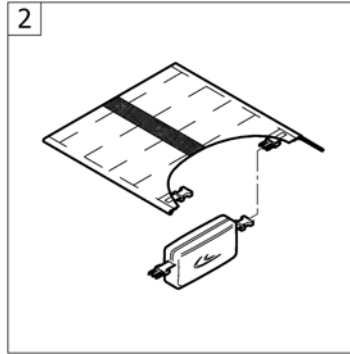

(SEAT)

1	-	(Seat cover with 1 Velcro band (soft band))	1
2	-	(Seat cover with 1 Velcro band (soft band) for seat bag)	1
3	-	(Seat cushion standard)	1