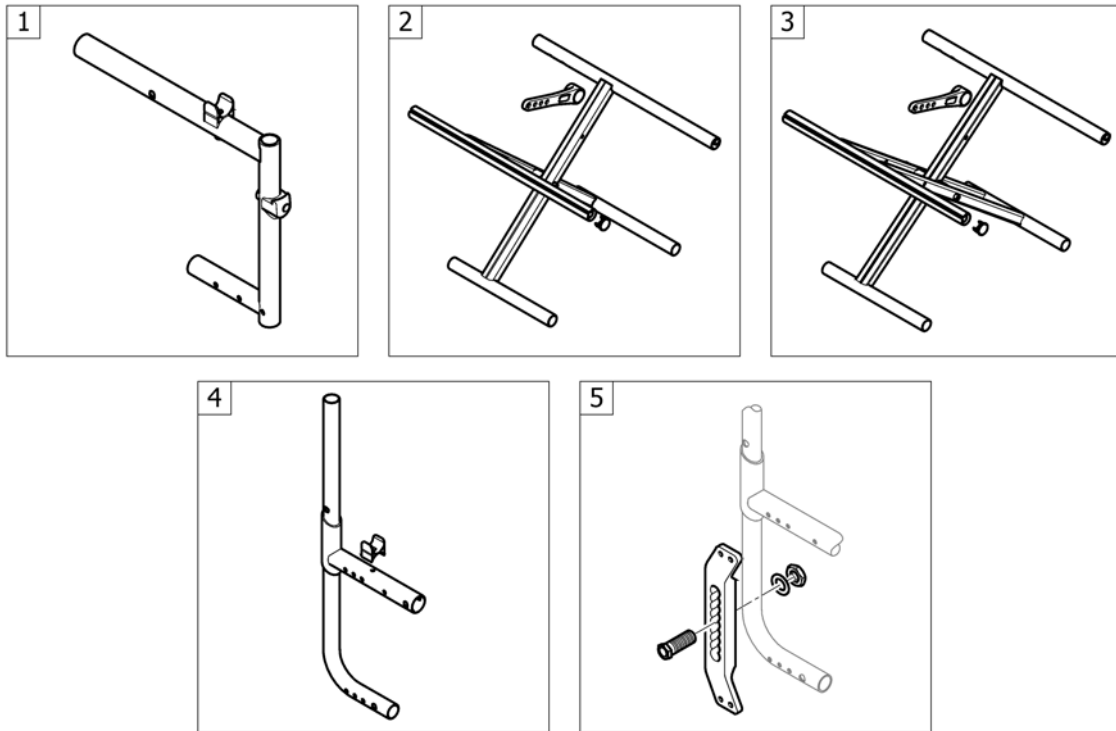

(CHASSIS)

1	-	(Front frames standard)	1
2	-	(Cross brace single, SB36-42)	1
3	-	(Cross brace double, SB44-50)	1
4	-	(Rear frames)	1
5	-	(Rear wheel fixation)	1