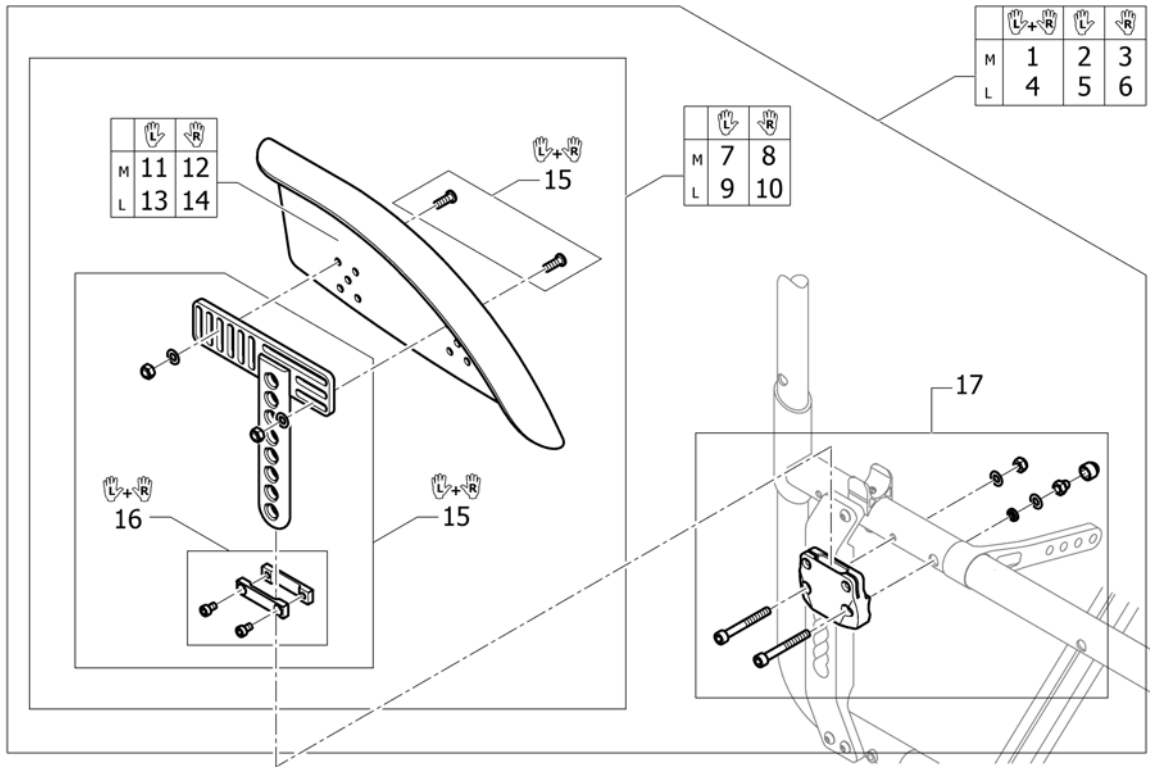

(Mudguards composite removable)

1	SP1604952	(Mudguard composite M long complete, pair)	1
2	SP1604953	(Mudguard composite left M long complete)	1
3	SP1604954	(Mudguard composite right M long complete)	1
4	SP1604955	(Mudguard composite L long complete, pair)	1
5	SP1604956	(Mudguard composite left L long complete)	1
6	SP1604957	(Mudguard composite right L long complete)	1
7	SP1604969	(Mudguard composite left M, holder long)	1
8	SP1604970	(Mudguard composite right M, holder long)	1
9	SP1604971	(Mudguard composite left L, holder long)	1
10	SP1604972	(Mudguard composite right L, holder long)	1
11	SP1604959	(Mudguard composite M left)	1
12	SP1604960	(Mudguard composite M right)	1
13	SP1604961	(Mudguard composite L left)	1
14	SP1604962	(Mudguard composite L right)	1
15	SP1604963	(Mudguard removable holder long, pair)	1
16	1547537	(Siderests height clamp kit, pair)	1
17	SP1604958	(Sidepart Adaption complete)	2