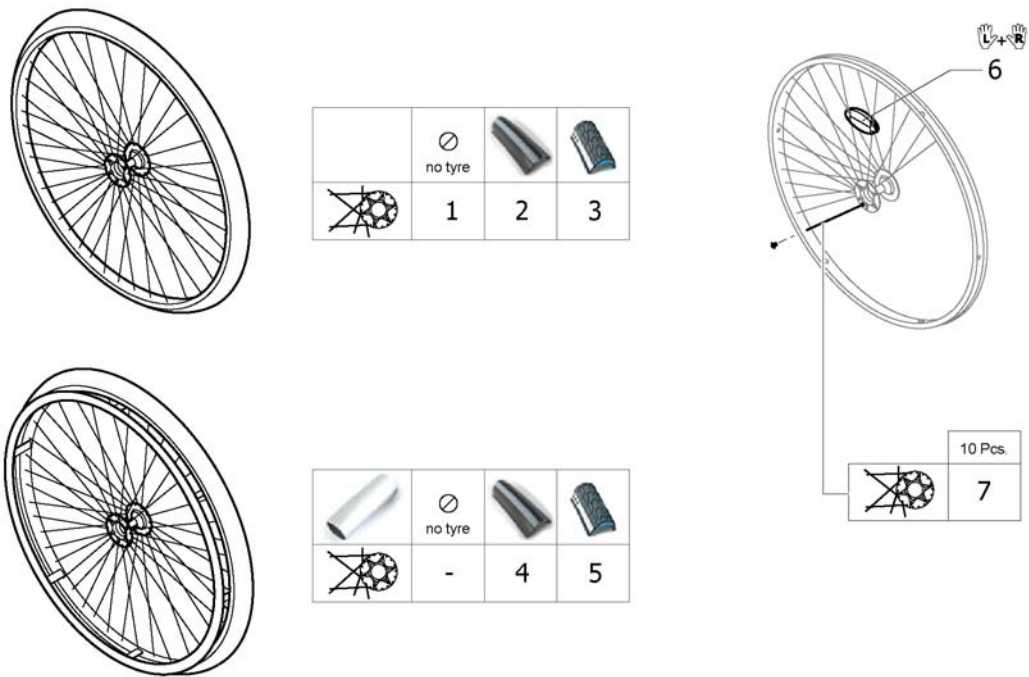

(24" Küschall rear wheels complete)

1	1567104-0407	DRIVHJUL 24 STAREC U/DRIVR U/DEKK U/FARGE	2
2	SP1601745	(Rear wheel 24", Starec hub X, without handrim, Rightrun black/grey tyre)	2
3	1554399-0407	(Rear wheel 24", Starec X, colourless, without handrim, marathon evolution)	2
4	SP1601747	(Rear wheel 24", Starec hub X, handrim, Rightrun black/grey tyre)	2
5	1554400-0407	(Rear wheel 24", Starec X, colourless, handrim, marathon evolution)	2
6	1571073	(Spokereflection, pair)	1
7	1579086	(Spokes 253mm complete, kit 10 Pcs.)	1