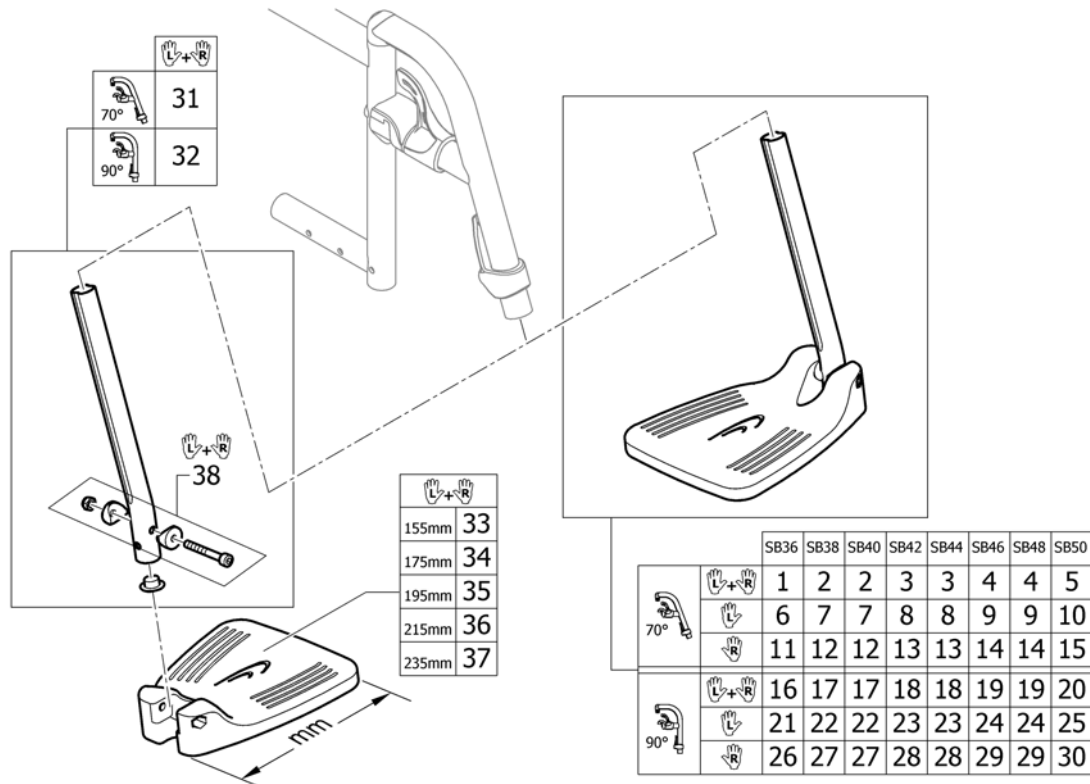

1	SP1603867	(Footrest 2-pc. 155mm, for frame 70°, pair, complete)	1
2	SP1603868	(Footrest 2-pc. 175mm, for frame 70°, pair, complete)	1
3	SP1603869	(Footrest 2-pc. 195mm, for frame 70°, pair, complete)	1
4	SP1603884	(Footrest 2-pc. 215mm, for frame 70°, pair, complete)	1
5	SP1603885	(Footrest 2-pc. 235mm, for frame 70°, pair, complete)	1
6	SP1603886	(Footrest 2-pc. 155mm, for frame 70°, left, complete)	1
7	SP1603887	(Footrest 2-pc. 175mm, for frame 70°, left, complete)	1
8	SP1603888	(Footrest 2-pc. 195mm, for frame 70°, left, complete)	1
9	SP1603889	(Footrest 2-pc. 215mm, for frame 70°, left, complete)	1
10	SP1603890	(Footrest 2-pc. 235mm, for frame 70°, left, complete)	1
11	SP1603891	(Footrest 2-pc. 155mm, for frame 70°, right, complete)	1
12	SP1603892	(Footrest 2-pc. 175mm, for frame 70°, right, complete)	1
13	SP1603893	(Footrest 2-pc. 195mm, for frame 70°, right, complete)	1
14	SP1603894	(Footrest 2-pc. 215mm, for frame 70°, right, complete)	1
15	SP1603895	(Footrest 2-pc. 235mm, for frame 70°, right, complete)	1
16	SP1603908	(Footrest 2-pc. 155mm, for frame 90°, pair, complete)	1
17	SP1603909	(Footrest 2-pc. 175mm, for frame 90°, pair, complete)	1
18	SP1603910	(Footrest 2-pc. 195mm, for frame 90°, pair, complete)	1
19	SP1603911	(Footrest 2-pc. 215mm, for frame 90°, pair, complete)	1
20	SP1603912	(Footrest 2-pc. 235mm, for frame 90°, pair, complete)	1
21	SP1603913	(Footrest 2-pc. 155mm, for frame 90°, left, complete)	1
22	SP1603914	(Footrest 2-pc. 175mm, for frame 90°, left, complete)	1
23	SP1603915	(Footrest 2-pc. 195mm, for frame 90°, left, complete)	1
24	SP1603940	(Footrest 2-pc. 215mm, for frame 90°, left, complete)	1
25	SP1603941	(Footrest 2-pc. 235mm, for frame 90°, left, complete)	1
26	SP1603942	(Footrest 2-pc. 155mm, for frame 90°, right, complete)	1
27	SP1604002	(Footrest 2-pc. 175mm, for frame 90°, right, complete)	1
28	SP1604003	(Footrest 2-pc. 195mm, for frame 90°, right, complete)	1
29	SP1604004	(Footrest 2-pc. 215mm, for frame 90°, right, complete)	1
30	SP1604005	(Footrest 2-pc. 235mm, for frame 90°, right, complete)	1
31	SP1603907	(Telescopic tube kit for footrest 2-pc. for frame 70°, pair)	1