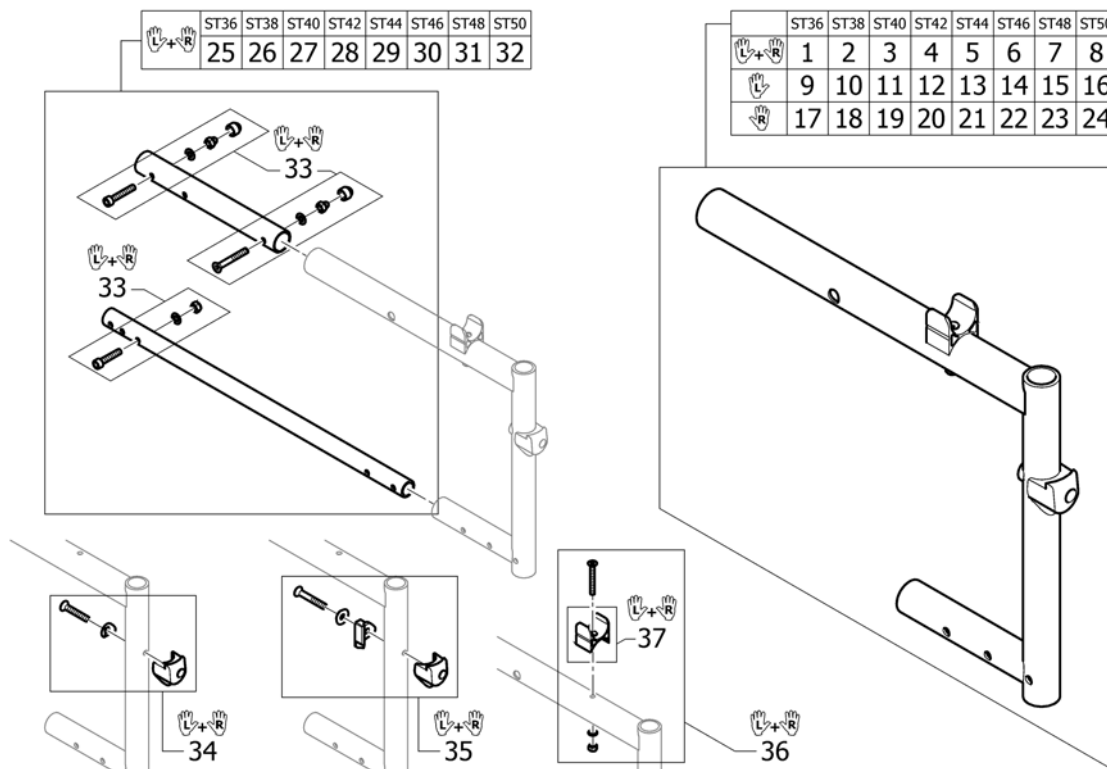

(Front frames standard)

1	SP1602872-0453	(Front frame ST36, attract blue, pair)	1
1	SP1602872-0454	(Front frame ST36, attract black, pair)	1
1	SP1602872-0455	(Front frame ST36, attract grey, pair)	1
1	SP1602872-0456	(Front frame ST36, attract red, pair)	1
2	SP1602873-0453	(Front frame ST38, attract blue, pair)	1
2	SP1602873-0454	(Front frame ST38, attract black, pair)	1
2	SP1602873-0455	(Front frame ST38, attract grey, pair)	1
2	SP1602873-0456	(Front frame ST38, attract red, pair)	1
3	SP1602942-0453	(Front frame ST40, attract blue, pair)	1
3	SP1602942-0454	(Front frame ST40, attract black, pair)	1
3	SP1602942-0455	(Front frame ST40, attract grey, pair)	1
3	SP1602942-0456	(Front frame ST40, attract red, pair)	1
4	SP1602964-0453	(Front frame ST42, attract blue, pair)	1
4	SP1602964-0454	(Front frame ST42, attract black, pair)	1
4	SP1602964-0455	(Front frame ST42, attract grey, pair)	1
4	SP1602964-0456	(Front frame ST42, attract red, pair)	1
5	SP1602965-0453	(Front frame ST44, attract blue, pair)	1
5	SP1602965-0454	(Front frame ST44, attract black, pair)	1
5	SP1602965-0455	(Front frame ST44, attract grey, pair)	1
5	SP1602965-0456	(Front frame ST44, attract red, pair)	1
6	SP1602966-0453	(Front frame ST46, attract blue, pair)	1
6	SP1602966-0454	(Front frame ST46, attract black, pair)	1
6	SP1602966-0455	(Front frame ST46, attract grey, pair)	1
6	SP1602966-0456	(Front frame ST46, attract red, pair)	1
7	SP1602993-0453	(Front frame ST48, attract blue, pair)	1
7	SP1602993-0454	(Front frame ST48, attract black, pair)	1
7	SP1602993-0455	(Front frame ST48, attract grey, pair)	1
7	SP1602993-0456	(Front frame ST48, attract red, pair)	1
8	SP1602994-0453	(Front frame ST50, attract blue, pair)	1
8	SP1602994-0454	(Front frame ST50, attract black, pair)	1
8	SP1602994-0455	(Front frame ST50, attract grey, pair)	1