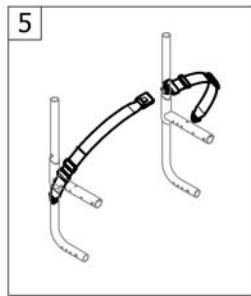

1	-	(Tipper aid)	1
2	-	(Antitipper)	1
3	-	(Cane holder)	1
4	-	(Therapy table)	1
5	-	(Seat belt)	1
6	-	(Chair accessories)	1
7	-	(Fixation: screws, ...)	1