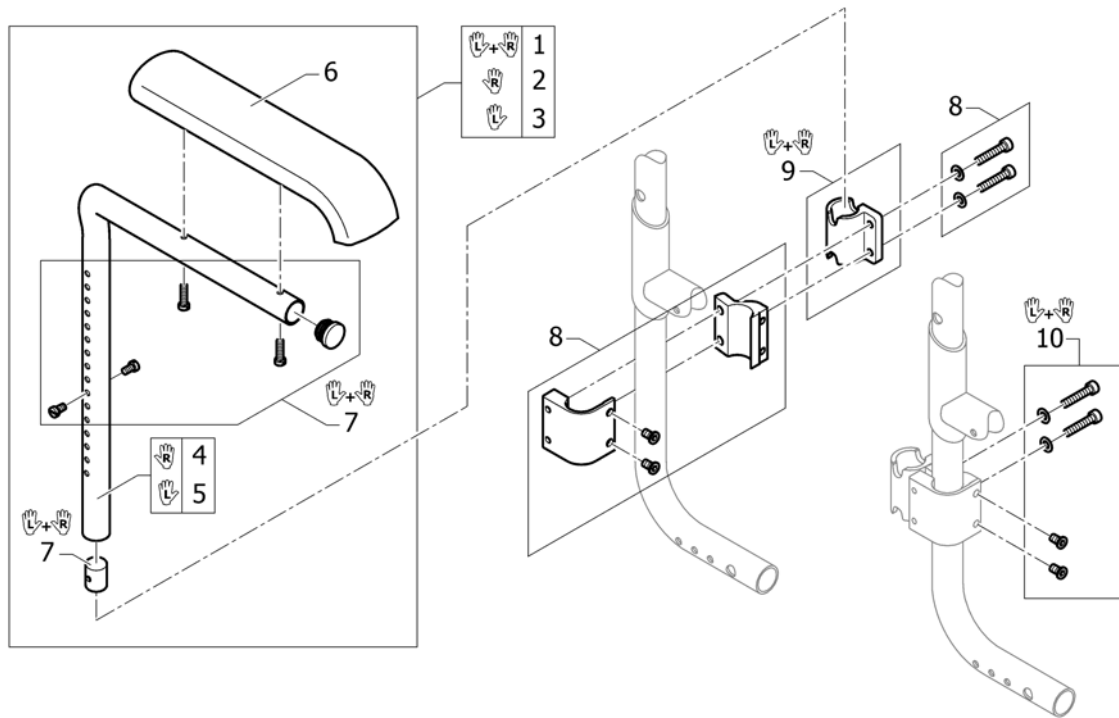

(Tubular armrest)

1	SP1606428	(Pair of armrests with standard pads, bent)	1
2	SP1606429	(Armrest with standard pad, bent, right)	1
3	SP1606430	(Armrest with standard pad, bent, left)	1
4	SP1606431	(Armrest right)	1
5	SP1606432	(Armrest left)	1
6	SP1589276	(Standard pad)	2
7	SP1606433	(Screws kit for tubular armrest, pair)	1
8	SP1604985	(Clamping piece to adaption)	2
9	SP1606434	(Armrest holder, pair)	1
10	SP1606435	(Fixation kit for clamping piece to adaption, pair)	1