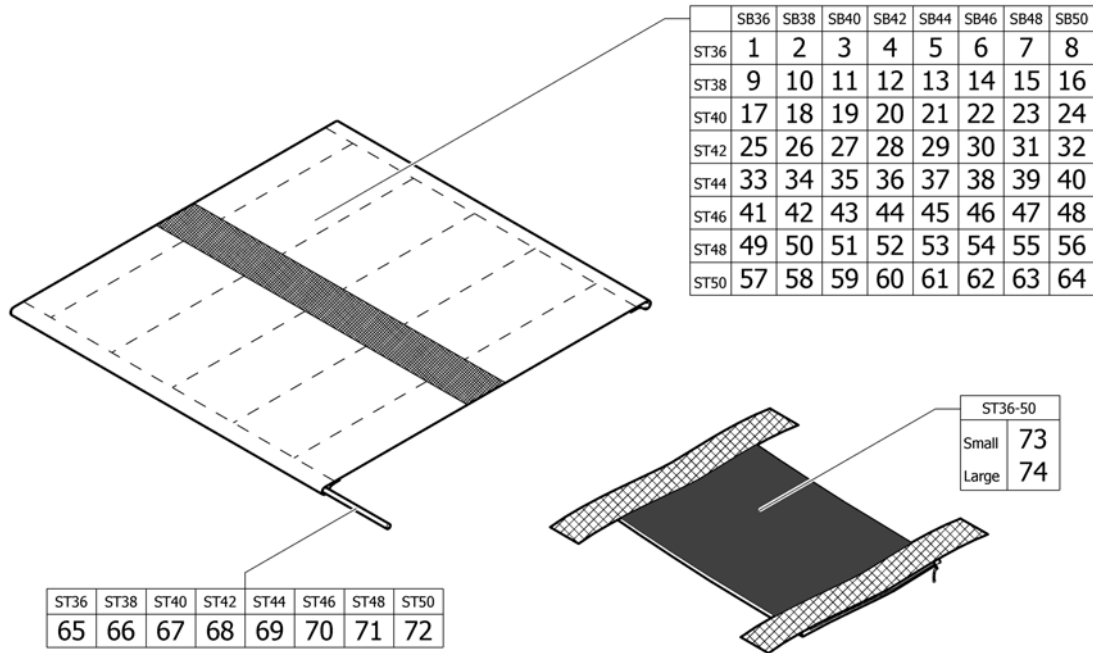

(Seat cover with 1 Velcro band (soft band))

1	1540208	(Seat cover SB36 ST36 with 1 Velcro band (soft band))	1
2	1540209	(Seat cover SB38 ST36 with 1 Velcro band (soft band))	1
3	1540210	(Seat cover SB40 ST36 with 1 Velcro band (soft band))	1
4	1540211	(Seat cover SB42 ST36 with 1 Velcro band (soft band))	1
5	1540212	(Seat cover SB44 ST36 with 1 Velcro band (soft band))	1
6	1540213	(Seat cover SB46 ST36 with 1 Velcro band (soft band))	1
7	1540214	(Seat cover SB48 ST36 with 1 Velcro band (soft band))	1
8	1540215	(Seat cover SB50 ST36 with 1 Velcro band (soft band))	1
9	1540220	(Seat cover SB36 ST38 with 1 Velcro band (soft band))	1
10	1540221	(Seat cover SB38 ST38 with 1 Velcro band (soft band))	1
11	1540222	(Seat cover SB40 ST38 with 1 Velcro band (soft band))	1
12	1540223	(Seat cover SB42 ST38 with 1 Velcro band (soft band))	1
13	1540224	(Seat cover SB44 ST38 with 1 Velcro band (soft band))	1
14	1540225	(Seat cover SB46 ST38 with 1 Velcro band (soft band))	1
15	1540226	(Seat cover SB48 ST38 with 1 Velcro band (soft band))	1
16	1540227	(Seat cover SB50 ST38 with 1 Velcro band (soft band))	1
17	1540232	(Seat cover SB36 ST40 with 1 Velcro band (soft band))	1
18	1540233	(Seat cover SB38 ST40 with 1 Velcro band (soft band))	1
19	1540234	(Seat cover SB40 ST40 with 1 Velcro band (soft band))	1
20	1540235	(Seat cover SB42 ST40 with 1 Velcro band (soft band))	1
21	1540236	(Seat cover SB44 ST40 with 1 Velcro band (soft band))	1
22	1540237	(Seat cover SB46 ST40 with 1 Velcro band (soft band))	1
23	1540238	(Seat cover SB48 ST40 with 1 Velcro band (soft band))	1
24	1540239	(Seat cover SB50 ST40 with 1 Velcro band (soft band))	1
25	1540244	(Seat cover SB36 ST42 with 1 Velcro band (soft band))	1
26	1540245	(Seat cover SB38 ST42 with 1 Velcro band (soft band))	1
27	1540246	(Seat cover SB40 ST42 with 1 Velcro band (soft band))	1
28	1540247	(Seat cover SB42 ST42 with 1 Velcro band (soft band))	1
29	1540248	(Seat cover SB44 ST42 with 1 Velcro band (soft band))	1
30	1540249	(Seat cover SB46 ST42 with 1 Velcro band (soft band))	1
31	1540250	(Seat cover SB48 ST42 with 1 Velcro band (soft band))	1