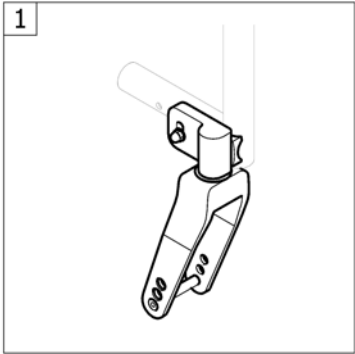

1	-	(Front wheel supporter)	1
2	-	(Front wheels)	1