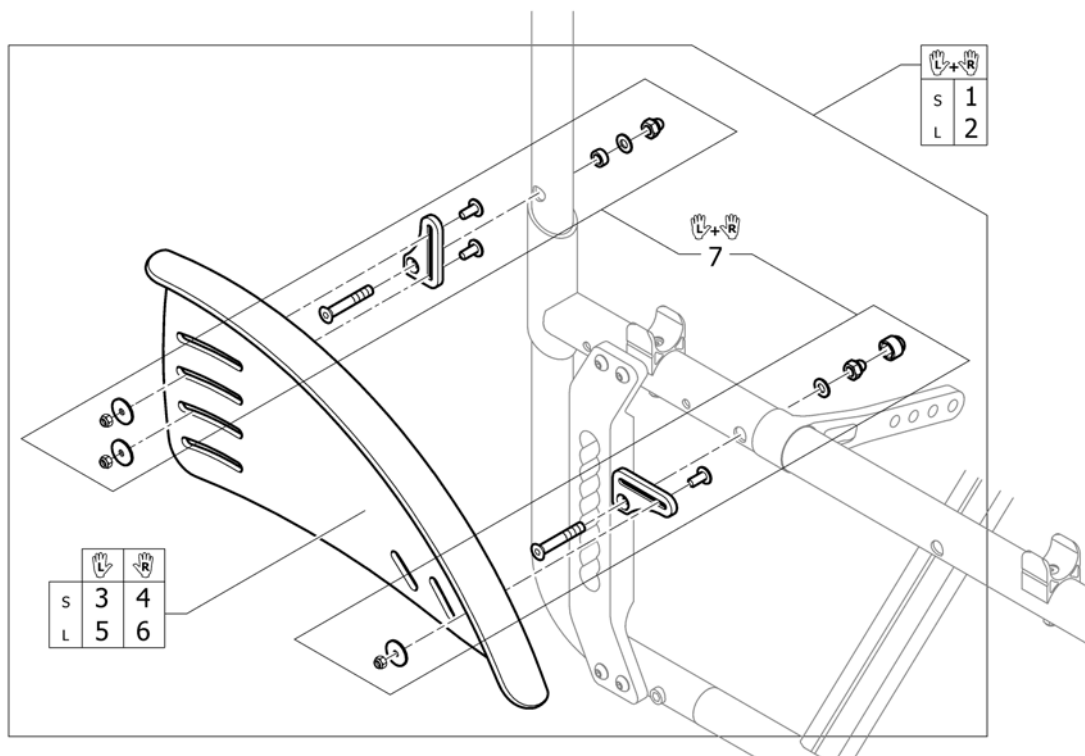

(Mudguards carbon)

1	SP1604793	(Mudguard carbon S with fixation kit, pair)	1
2	SP1604794	(Mudguard carbon L with fixation kit, pair)	1
3	1529781	HJULSKJERM FAST KARBON S HORT VE UL CO	1
4	1529782	HJULSKJERM FAST KARBON S HORT HØ UL CO	1
5	1529783	(Mudguard Carbon L long left)	1
6	1529784	(Mudguard Carbon L long right)	1
7	SP1604795	(Fixation kit for clothes-guard and mudguard carbon)	1