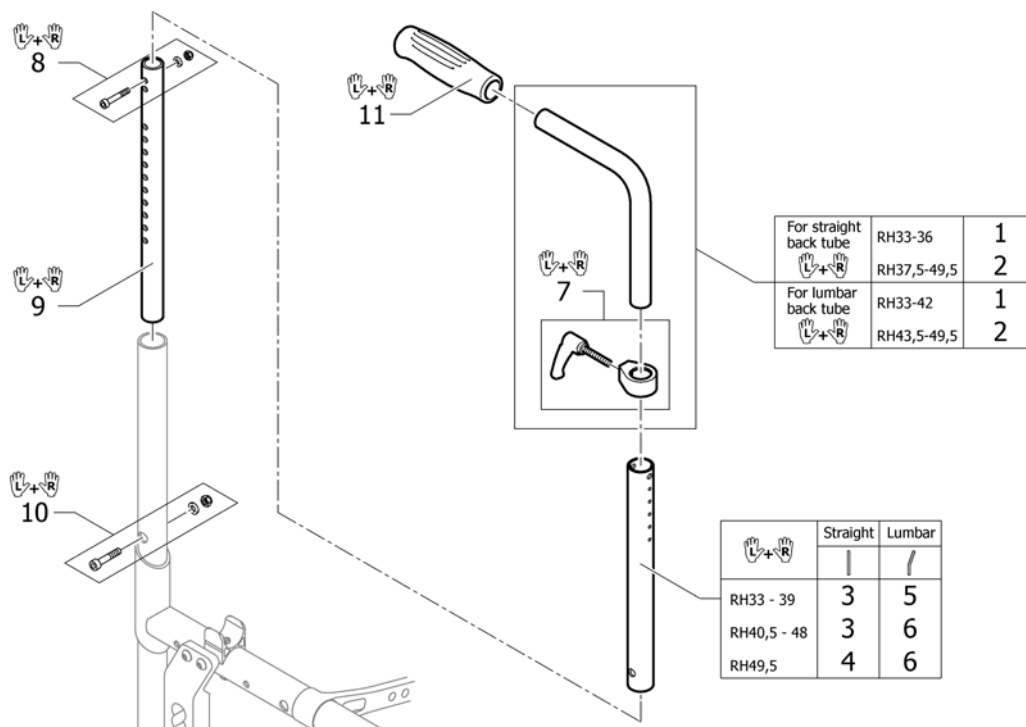

(Push handles height adjustable)

1	1438203	KJØREHÅNDTAK INTERGRERT KORT 20CM KÜSCHALL PAR	1
2	1438204	KJØREHÅNDT INTERGR.HØREG KÜSPAR	1
3	1507753	RYGGRØR L 280MM KUSCHALL PAR FOR 1438204	1
4	1509103	RYGGRØR FOR INTEGR. KJØREH VREG RH 39 PAR	1
5	1509117	(Backrest tube L.280mm lumbar to integrated push handles, pair)	1
6	1509122	(Backrest tube L.355mm lumbar to integrated push handles, pair)	1
7	1549985	JUSTERING HREG PAR KJØREHÅNDTAK KUSCHALL .	1
8	1540071	(Screw kit for backrest tube)	1
9	1507747	TELESKOP RYGGRØR PAR KÜS.PAR	1
10	1540088	FESTE KJØREHÅNDTAK LEDSAGERBREMS KUSCHALL	1
11	1507734	KJØREHÅNDTAK SVART PLAST PAR KUSCHALL	1