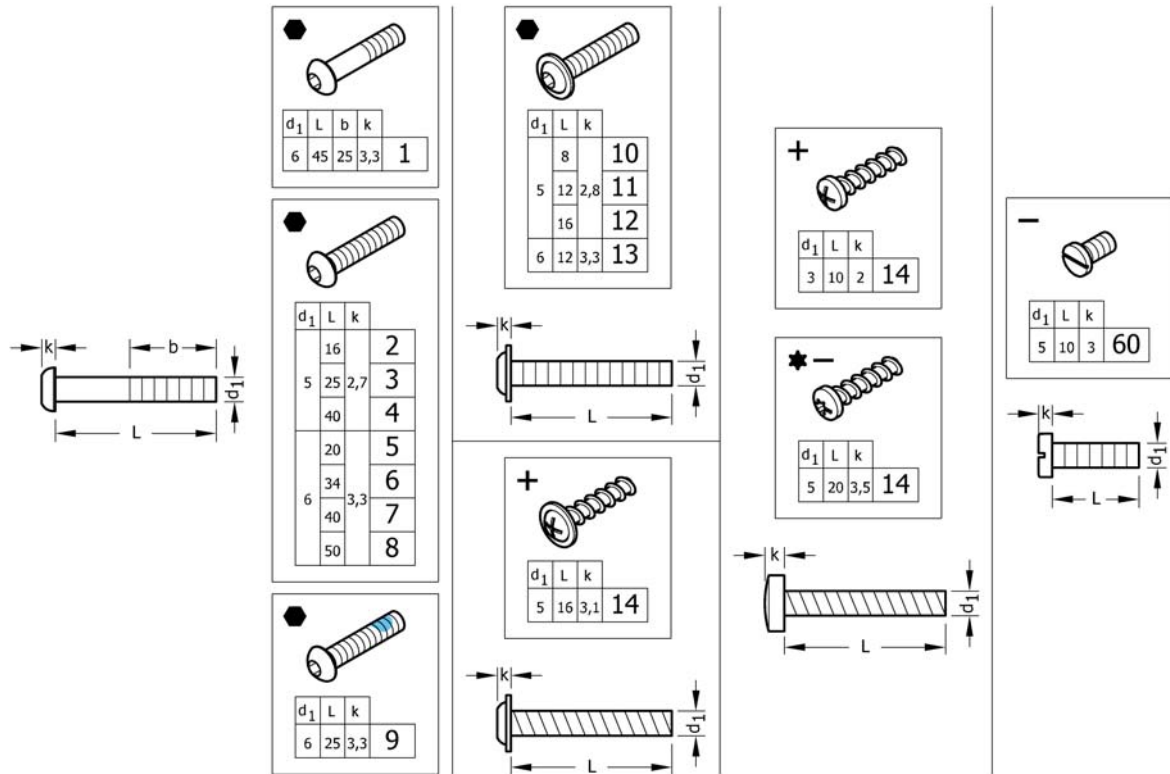

(Button head screws)

1	1579259	(Hex sock.Button head cap screws partially thread., Black, M6x45, kit 25 Pcs.) <i>Replaces 1438507 (25x)</i>	1
2	1579260	(Hex socket button head cap screws fully threaded, Black, M5x16, kit 25 Pcs.) <i>Replaces 1445341-0003 (25x)</i>	1
3	1579261	(Hex socket button head cap screws fully threaded, Black, M5x25, kit 25 Pcs.) <i>Replaces 107.1021 (25x)</i>	1
4	1579262	(Hex socket button head cap screws fully threaded, Black, M5x40, kit 25 Pcs.) <i>Replaces 1445101-0003 (25x)</i>	1
5	1579263	(Hex socket button head cap screws fully threaded, Black, M6x20, kit 25 Pcs.) <i>Replaces 1439153 (25x)</i>	1
6	1579264	(Hex socket button head cap screws fully threaded, Black, M6x34, kit 25 Pcs.) <i>Replaces 1438506-0003 (25x)</i>	1
7	1579265	(Hex socket button head cap screws fully threaded, Black, M6x40, kit 25 Pcs.) <i>Replaces 1439530-0003 (25x)</i>	1
8	1579266	(Hex socket button head cap screws fully threaded, Black, M6x50, kit 25 Pcs.) <i>Replaces 1439531-0003 (25x)</i>	1
9	1579267	(Hex sock.But.Head cap screws full.Thread., Black, TufLok, M6x25, kit 25 Pcs.) <i>Replaces 1438505 (25x)</i>	1
10	1579268	(Button head socket cap screws with flange, Black, M5x8, kit 25 Pcs.) <i>Replaces 1536268 (25x)</i>	1
11	1579269	(Button head socket cap screws with flange, Black, M5x12, kit 25 Pcs.) <i>Replaces 1529290 (25x)</i>	1
12	1579270	(Button head socket cap screws with flange, Black, M5x16, kit 25 Pcs.) <i>Replaces 1445102-0003 (25x)</i>	1
13	1579271	(Button head socket cap screws with flange, Black, M6x12, kit 25 Pcs.) <i>Replaces 1432204 (25x)</i>	1
14	1579272	(Round washer head PT® screws, form H, zinc plated blue, M5x16, kit 25 Pcs.) <i>Replaces 1536057 (25x)</i>	1