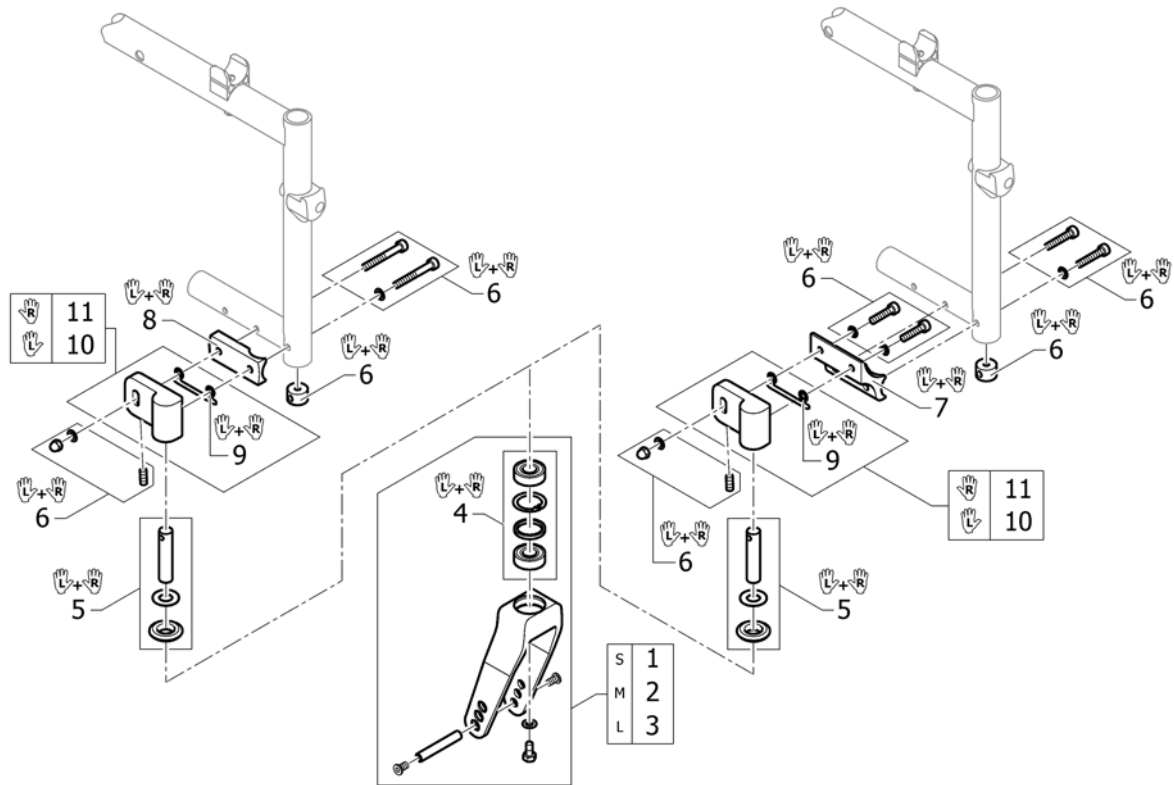

(Front wheel supporter)

1	SP1603779-0004	(Front fork S, black anodized)	2
2	SP1603780-0004	(Front fork M, black anodized)	2
3	SP1603781-0004	(Front fork L, black anodized)	2
4	1510219	KULELAGER KIT	1
5	SP1603786	(Front fork pin kit, pair)	1
6	1532034	ENDE PROPP COMPACT CHASSI M SKRUER	1
7	1532035-0004	(Fixation parts for front fork castor high or low mounted, black anodized, Compact, pair)	1
8	1532037	BRAKKET TIL GAFFELFESTE COMPACT KUSCHALL	1
9	1563141	(Front fork castor adjusting parts, pair)	1
10	SP1603787-0004	(Front fork castor left, black anodized)	1
11	SP1603788-0004	(Front fork castor right, black anodized)	1