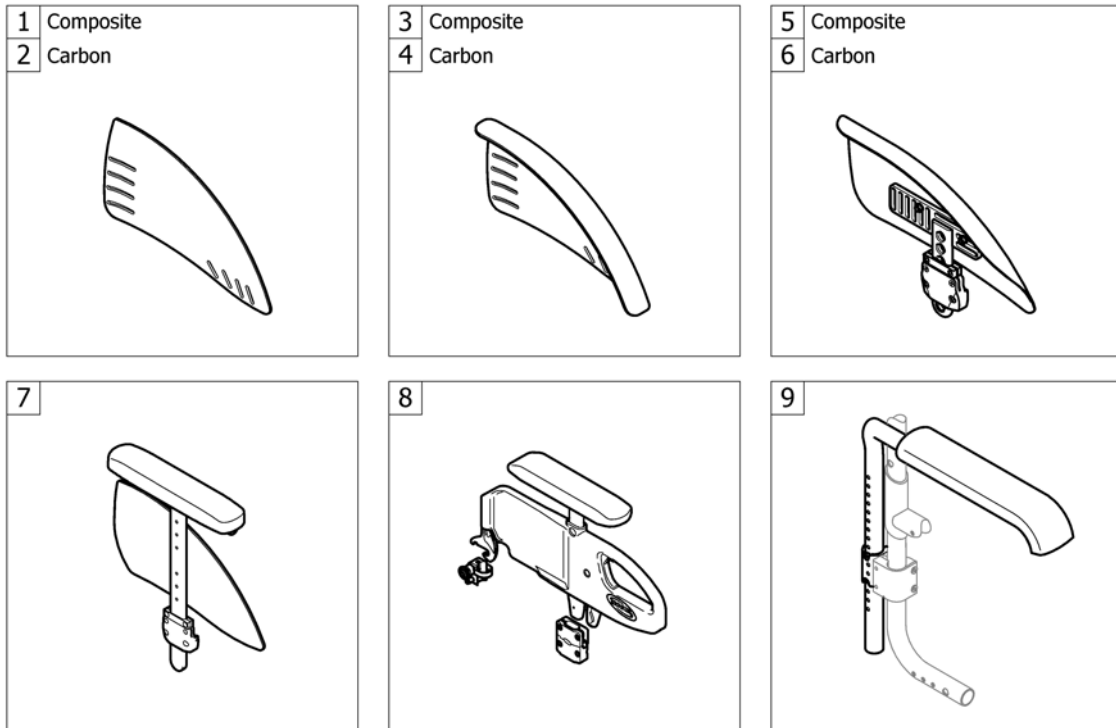

1	-	(Clothes-guards composite)	1
2	-	(Clothes-guards carbon)	1
3	-	(Mudguards composite)	1
4	-	(Mudguards carbon)	1
5	-	(Mudguards composite removable)	1
6	-	(Mudguards carbon removable)	1
7	-	(Siderest height adjustable)	1
8	-	(Siderest with desk function)	1
9	-	(Tubular armrest)	1

01.07.2016 →