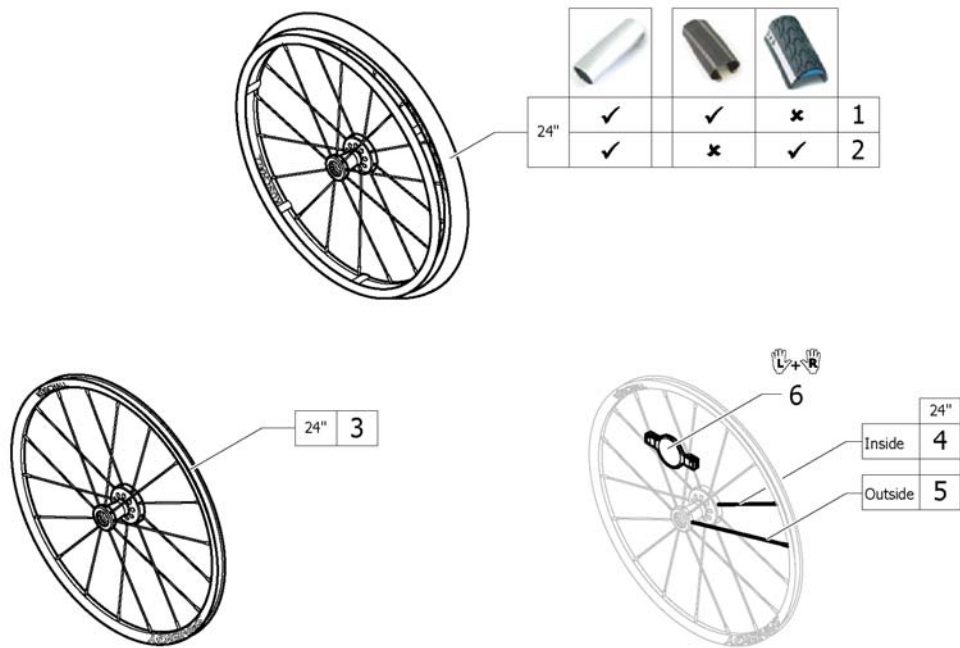

(Spinergy LXX wheel)

1	1585007	(Rear wheel 24", Spinergy LXX, handrim alu, tyre Schwalbe One)	2
2	1585008	(Rear wheel 24", Spinergy LXX, handrim alu, tyre Marathon Evolution)	2
3	1579102	DRIVHJUL 24 Spinergy LXX UTEN DEKK OG DRIVRING	2
4	1579103	(Spoke inside for Spinergy LXX wheel 24", 236mm., 1 Pcs.)	9
5	1579104	(Spoke outside for Spinergy LXX wheel 24", 249mm., 1 Pcs.)	9
6	1571088	(Spoke reflection for Spinergy wheel, pair)	1