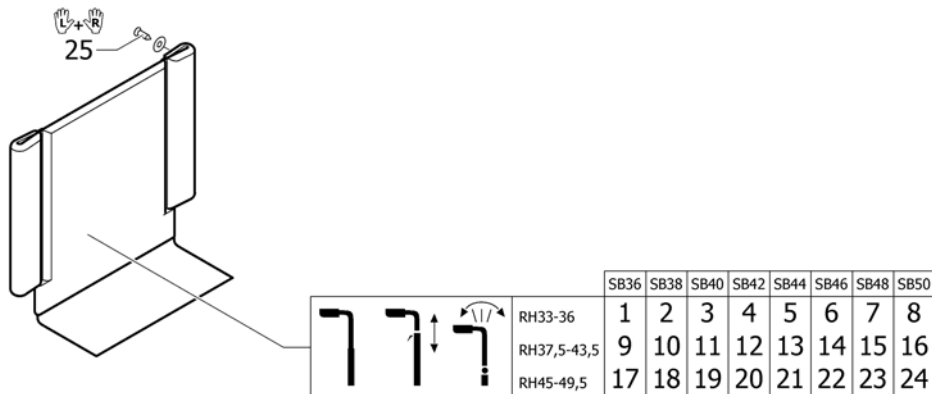

1	1552084	(Backrest cover SB36 medium)	1
2	1552085	(Backrest cover SB38 medium)	1
3	1552086	(Backrest cover SB40 medium)	1
4	1552087	(Backrest cover SB42 medium)	1
5	1552088	(Backrest cover SB44 medium)	1
6	1552089	(Backrest cover SB46 medium)	1
7	1552090	(Backrest cover SB48 medium)	1
8	1552091	(Backrest cover SB50 medium)	1
9	1552096	(Backrest cover SB36 long)	1
10	1552097	(Backrest cover SB38 long)	1
11	1552098	(Backrest cover SB40 long)	1
12	1552099	(Backrest cover SB42 long)	1
13	1552100	(Backrest cover SB44 long)	1
14	1552101	(Backrest cover SB46 long)	1
15	1552102	(Backrest cover SB48 long)	1
16	1552103	(Backrest cover SB50 long)	1
17	1552108	(Backrest cover SB36 X-long)	1
18	1552109	(Backrest cover SB38 X-long)	1
19	1552110	(Backrest cover SB40 X-long)	1
20	1552111	(Backrest cover SB42 X-long)	1
21	1552112	(Backrest cover SB44 X-long)	1
22	1552113	(Backrest cover SB46 X-long)	1
23	1552114	(Backrest cover SB48 X-long)	1
24	1552115	(Backrest cover SB50 X-long)	1
25	1432083	FESTEKIT FOR RYGGBÅND CHAMPION KÜSCHALL	1