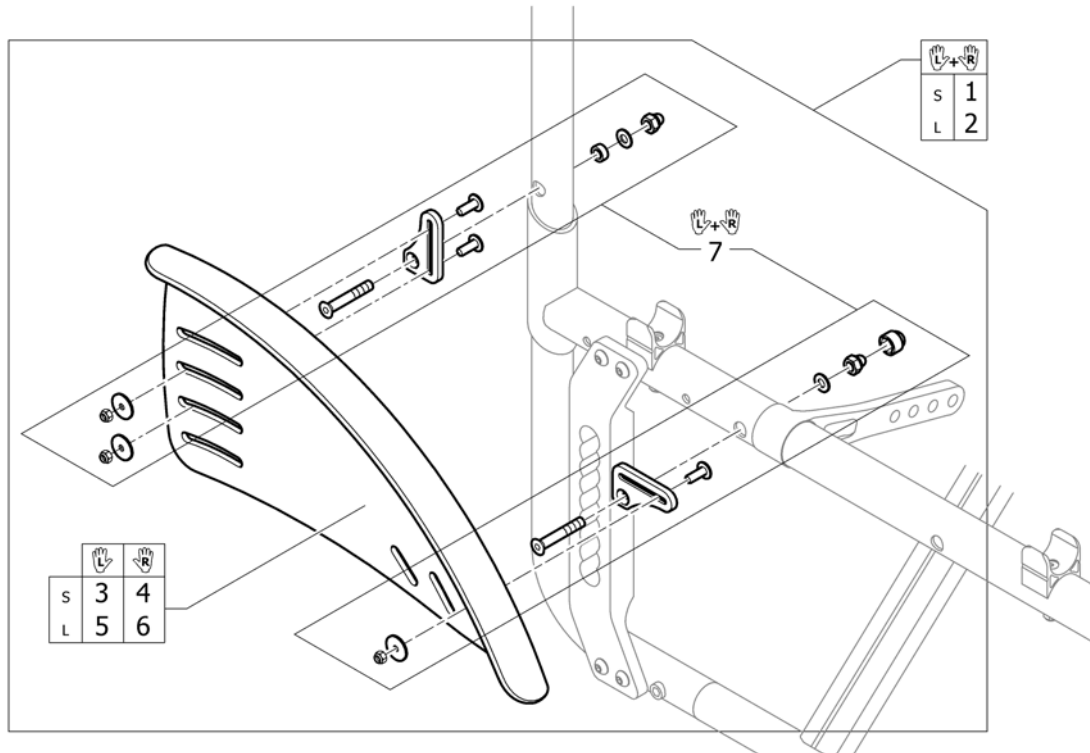

(Mudguards composite)

1	SP1604772	(Mudguard composite S with fixation kit, pair)	1
2	SP1604773	(Mudguard composite L with fixation kit, pair)	1
3	SP1604774	(Mudguard composite S left)	1
4	SP1604775	(Mudguard composite S right)	1
5	SP1604776	(Mudguard composite L left)	1
6	SP1604777	(Mudguard composite L right)	1
7	SP1604771	(Fixation kit for clothes-guard and mudguard composite)	1