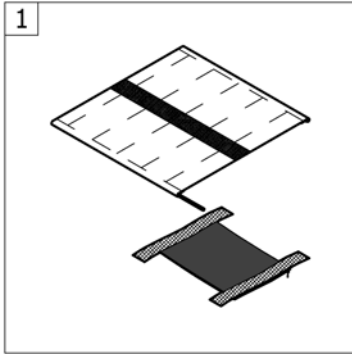

(SEAT)

1	-	(Seat cover with 1 Velcro band (soft band))	1
2	-	(Seat cover with 1 Velcro band (soft band) for seat bag)	1
3	-	(Seat cushion standard)	1