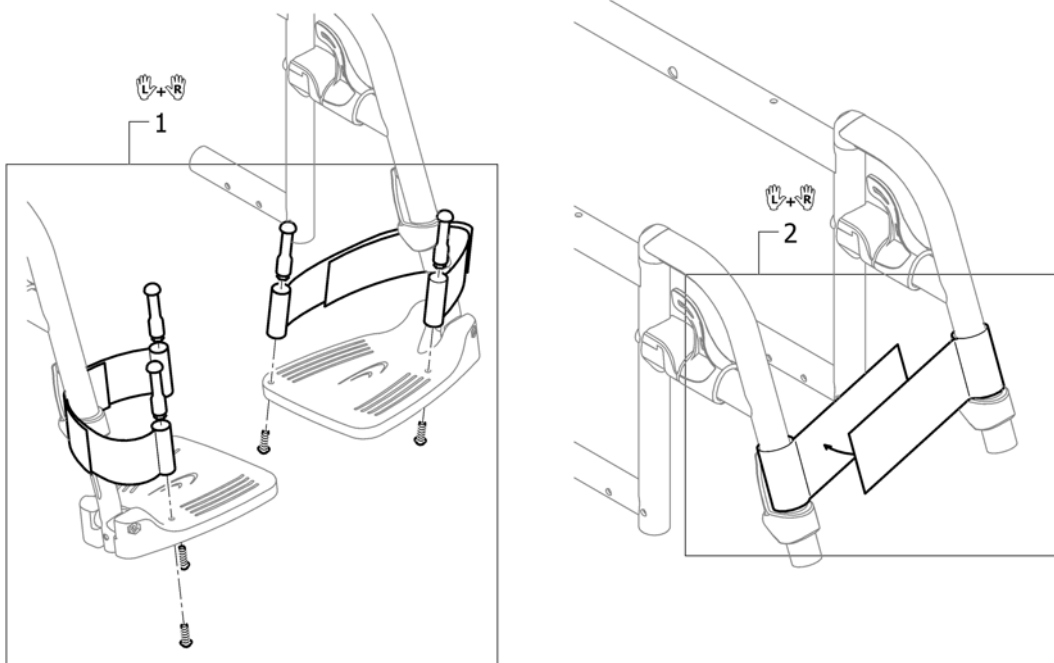

(Footbands)

1	1437834	HÆLBÅND PAR. M/SKRUER KUSCHALL LIFE	1
2	1536082	LEGGBÅND SB40 COMPACT 09	1