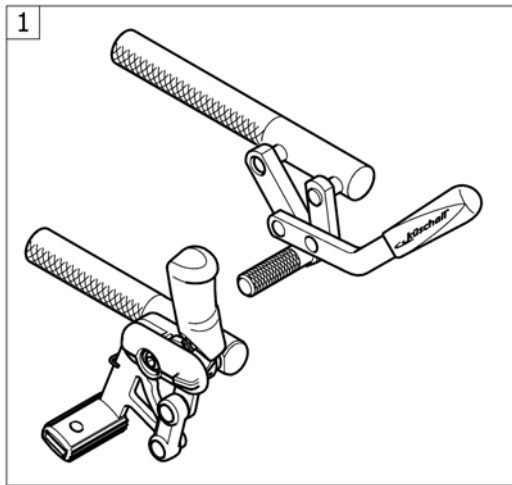

(BRAKES)

1	-	(Brakes)	1
2	-	(Drum brake)	1