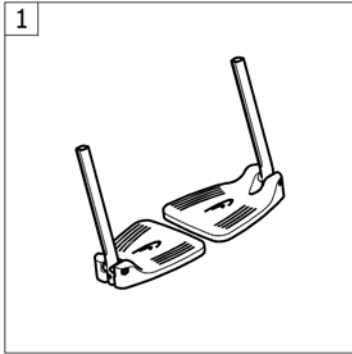

(FOOTREST)

1	-	(Footrest 2-piece)	1
2	-	(Footrest 2-piece, angle adjustable)	1
3	-	(Footbands)	1