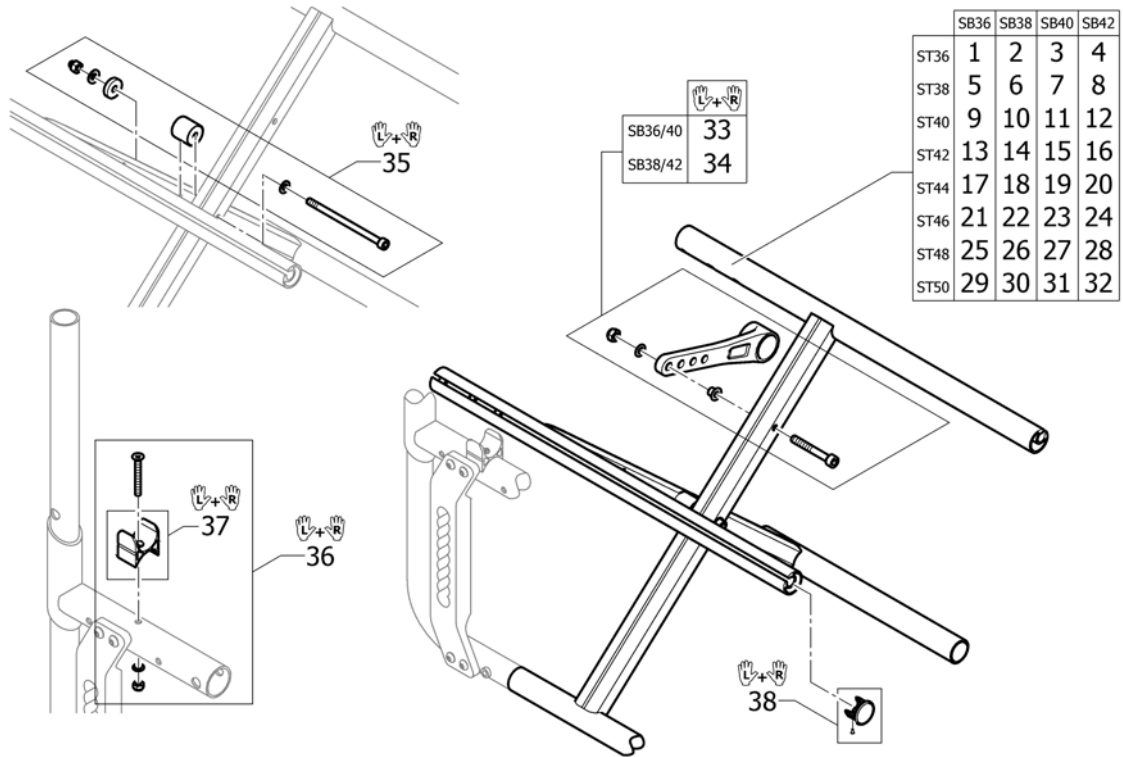

(Cross brace single, SB36-42)

1	SP1603394-0454	(Cross-brace single, SB36 ST36, attract black)	1
2	SP1603402-0454	(Cross-brace single, SB38 ST36, attract black)	1
3	SP1603410-0454	(Cross-brace single, SB40 ST36, attract black)	1
4	SP1603512-0454	(Cross-brace single, SB42 ST36, attract black)	1
5	SP1603395-0454	(Cross-brace single, SB36 ST38, attract black)	1
6	SP1603403-0454	(Cross-brace single, SB38 ST38, attract black)	1
7	SP1603411-0454	(Cross-brace single, SB40 ST38, attract black)	1
8	SP1603545-0454	(Cross-brace single, SB42 ST38, attract black)	1
9	SP1603396-0454	(Cross-brace single, SB36 ST40, attract black)	1
10	SP1603404-0454	(Cross-brace single, SB38 ST40, attract black)	1
11	SP1603412-0454	(Cross-brace single, SB40 ST40, attract black)	1
12	SP1603554-0454	(Cross-brace single, SB42 ST40, attract black)	1
13	SP1603397-0454	(Cross-brace single, SB36 ST42, attract black)	1
14	SP1603405-0454	(Cross-brace single, SB38 ST42, attract black)	1
15	SP1603413-0454	(Cross-brace single, SB40 ST42, attract black)	1
16	SP1603555-0454	(Cross-brace single, SB42 ST42, attract black)	1
17	SP1603398-0454	(Cross-brace single, SB36 ST44, attract black)	1
18	SP1603406-0454	(Cross-brace single, SB38 ST44, attract black)	1
19	SP1603414-0454	(Cross-brace single, SB40 ST44, attract black)	1
20	SP1603556-0454	(Cross-brace single, SB42 ST44, attract black)	1
21	SP1603399-0454	(Cross-brace single, SB36 ST46, attract black)	1
22	SP1603407-0454	(Cross-brace single, SB38 ST46, attract black)	1
23	SP1603415-0454	(Cross-brace single, SB40 ST46, attract black)	1
24	SP1603557-0454	(Cross-brace single, SB42 ST46, attract black)	1
25	SP1603400-0454	(Cross-brace single, SB36 ST48, attract black)	1
26	SP1603408-0454	(Cross-brace single, SB38 ST48, attract black)	1
27	SP1603503-0454	(Cross-brace single, SB40 ST48, attract black)	1
28	SP1603401-0454	(Cross-brace single, SB36 ST50, attract black)	1
29	SP1603409-0454	(Cross-brace single, SB38 ST50, attract black)	1
30	SP1603504-0454	(Cross-brace single, SB40 ST50, attract black)	1
31	SP1603558-0454	(Cross-brace single, SB42 ST48, attract black)	1