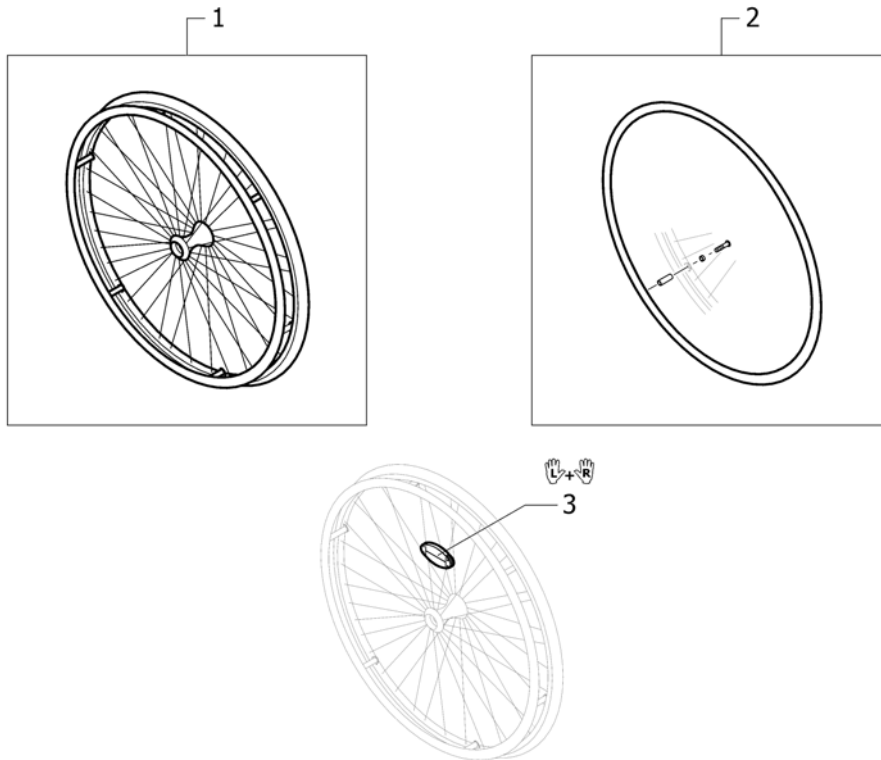

(Active wheel)

1	1583058	(Rear wheel 24" active)	2
2	1583059	(Handrim 24" Alu incl. Fixation kit for rear wheel 24" Economy)	2
3	1571073	(Spokereflection, pair)	1