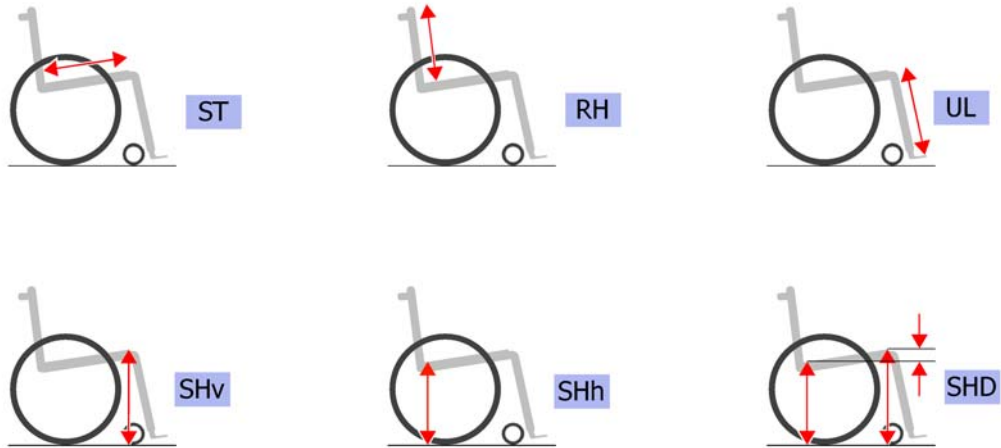

1	-	(Abbreviations)	1
2	-	(Frame colours)	1

(Abbreviations)

L	-	(Left side (sitting in the wheelchair))	0
R	-	(Right side (sitting in the wheelchair))	0
L+R	-	(Left and right sides (paire))	0
SB	-	(Seat width (2 digits in cm or 3 digits in mm))	0
ST	-	(Seat depth (2 digits in cm or 3 digits in mm))	0
RH	-	(Backrest height (2 digits in cm or 3 digits in mm))	0
UL	-	(Knee-to-heel length (2 digits in cm or 3 digits in mm))	0
SHv	-	(Front seat-to-floor height (2 digits in cm or 3 digits in mm))	0
SHh	-	(Rear seat-to-floor height (2 digits in cm or 3 digits in mm))	0
SHD	-	(Front and rear seat-to-floor height difference (2 digits in cm or 3 digits in mm))	0