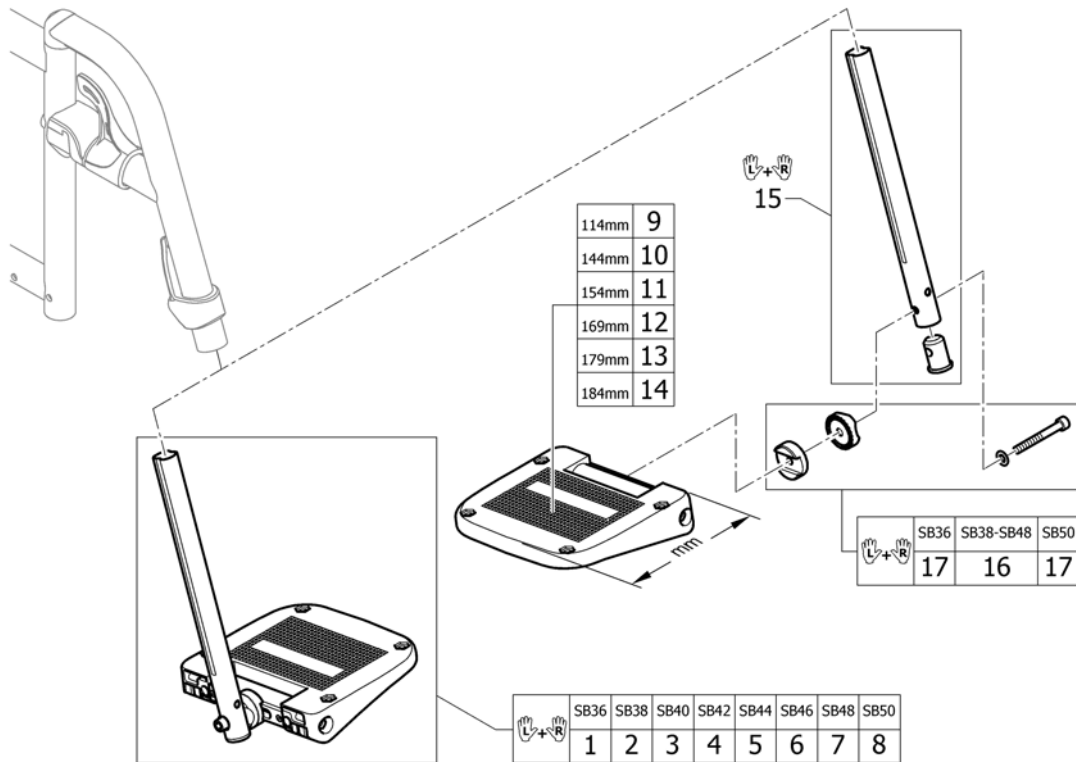

(Footrest 2-piece, angle adjustable)

1	SP1603789	(Footrest 2-pc. angle adjustable SB36, pair, complete)	1
2	SP1603790	(Footrest 2-pc. angle adjustable SB38, pair, complete)	1
3	SP1603791	(Footrest 2-pc. angle adjustable SB40, pair, complete)	1
4	SP1603792	(Footrest 2-pc. angle adjustable SB42, pair, complete)	1
5	SP1603793	(Footrest 2-pc. angle adjustable SB44, pair, complete)	1
6	SP1603835	(Footrest 2-pc. angle adjustable SB46, pair, complete)	1
7	SP1603836	(Footrest 2-pc. angle adjustable SB48, pair, complete)	1
8	SP1603837	(Footrest 2-pc. angle adjustable SB50, pair, complete)	1
9	SP1603838	(Footrest 2-pc. angle adjustable 114mm)	2
10	SP1603839	(Footrest 2-pc. angle adjustable 144mm)	2
11	SP1603841	(Footrest 2-pc. angle adjustable 154mm)	2
12	SP1603842	(Footrest 2-pc. angle adjustable 169mm)	2
13	SP1603843	(Footrest 2-pc. angle adjustable 179mm)	2
14	SP1603844	(Footrest 2-pc. angle adjustable 184mm)	2
15	SP1603846	(Telescopic tube kit for footrest 2-pc. angle adjustable, pair)	1
16	SP1603865	(Lateral fixation, short, pair)	1
17	SP1603866	(Lateral fixation, long, pair)	1