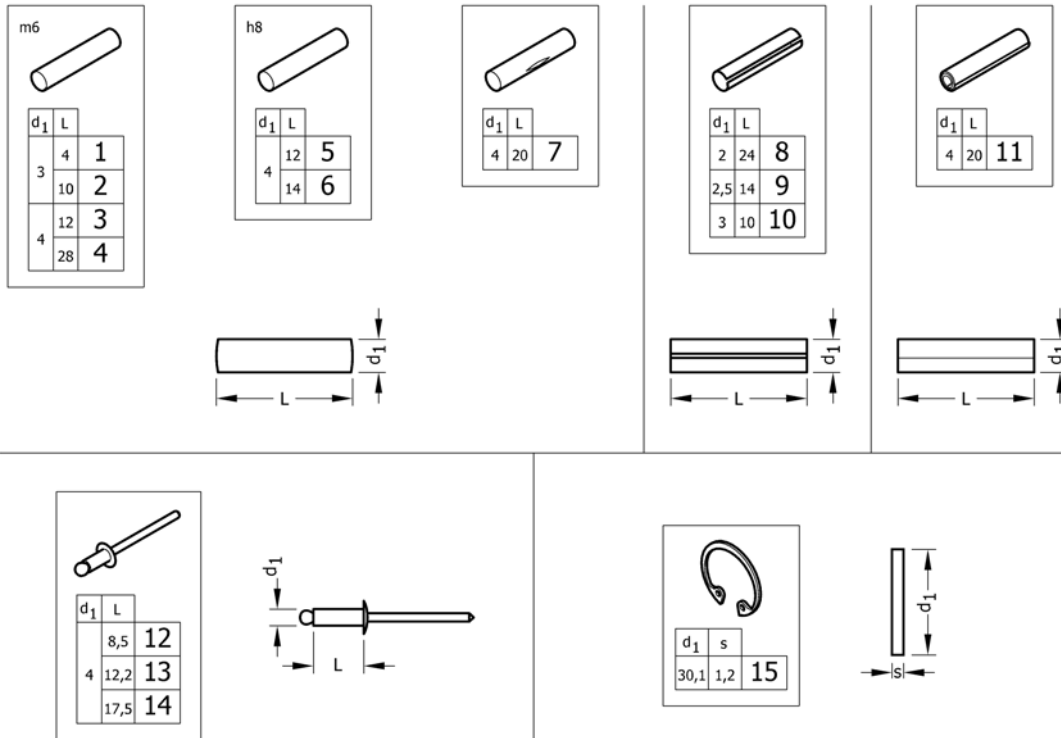

(Pins, rivets, ...)

1	1579302	(Parallel pins, Ø3x4 m6, kit 10 Pcs.) <i>Replaces 1439336 (10x)</i>	1
2	1579303	(Parallel pins, Ø3x10 m6, kit 10 Pcs.) <i>Replaces 1439337 (10x)</i>	1
3	1579304	(Parallel pins, Ø4x12 m6, kit 20 Pcs.) <i>Replaces 200.1124 (20x)</i>	1
4	1579305	(Parallel pins, Ø4x28 m6, kit 20 Pcs.) <i>Replaces 1437344 (20x)</i>	1
5	1579306	(Parallel pins, Ø4x12 h8, kit 20 Pcs.) <i>Replaces 1487663 (20x)</i>	1
6	1579307	(Parallel pins, Ø4x14 h8, kit 20 Pcs.) <i>Replaces 1487662 (20x)</i>	1
7	1579308	(Grooved pins, center grooved, Ø4x20, kit 20 Pcs.) <i>Replaces 1517718 (20x)</i>	1
8	1579309	(Slotted spring pins, heavy duty, Black, Ø2x24, kit 20 Pcs.) <i>Replaces 200.4011 (20x)</i>	1
9	1579310	(Slotted spring pins, heavy duty, Black, Ø2,5x14, kit 20 Pcs.) <i>Replaces 200.4007 (20x)</i>	1
10	1579311	(Slotted spring pins, heavy duty, stainless steel, Ø3x10, kit 20 Pcs.) <i>Replaces 1567997 (20x)</i>	1
11	1579312	(Spiral spring pins, Black, Ø4x20, kit 20 Pcs.) <i>Replaces 200.3167 (20x)</i>	1
12	1579313	(Dome head blind rivets, Ø4x8,5, kit 20 Pcs.) <i>Replaces 1439292 (20x)</i>	1
13	1579314	(Dome head blind rivets, Ø4x12,2, kit 20 Pcs.) <i>Replaces 180.5116 (20x)</i>	1
14	1579315	(Dome head blind rivets, Ø4x17,5, kit 20 Pcs.) <i>Replaces 180.5019 (20x)</i>	1
15	1579316	(Retaining rings for bores, Std.Design, Z.plat.Blue, Ø30,1X1,2, kit 20 Pcs.) <i>Replaces ZM50J281A (20x)</i>	1