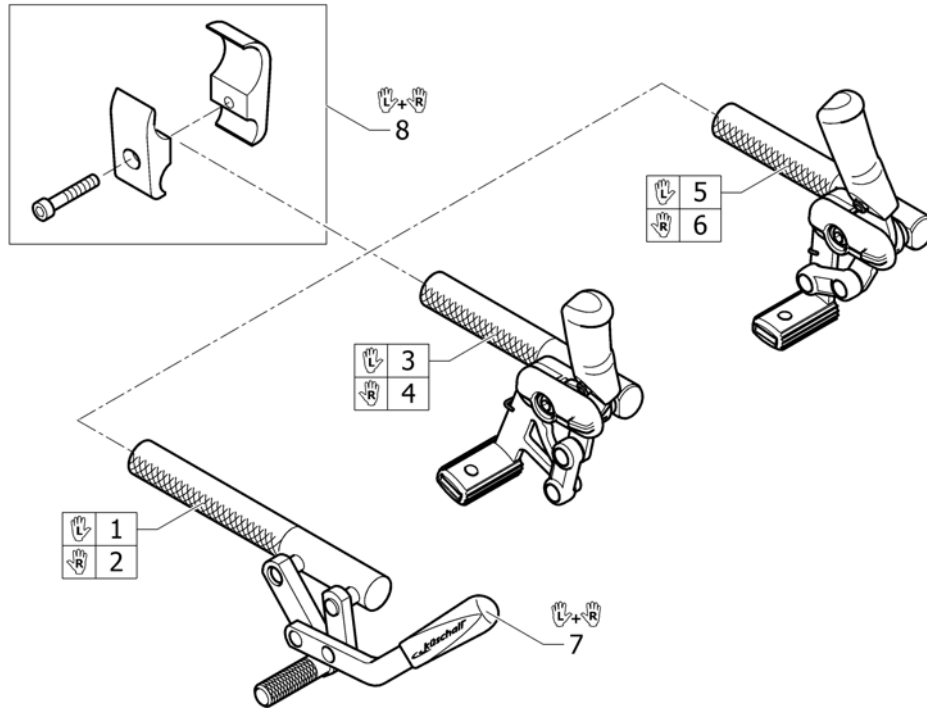

(Brakes)

1	1512129	BREMS DRA FOR Å LÅSE VE STD ULCPAKID FRA 150208	1
2	1512130	BREMS DRA FOR Å LÅSE HØ STD ULCPAKID FRA 150208	1
3	SP1604007	(Attract Pull brake left)	1
4	SP1604008	(Attract Pull brake right)	1
5	SP1604009	(Attract Push brake left)	1
6	SP1604010	(Attract Push brake right)	1
7	1513177	HÅNDTAK BREMS PAR KUSCHALL	1
8	1513176	KLEMME BREMS KPL K-SERIE CHAMP 110708	2