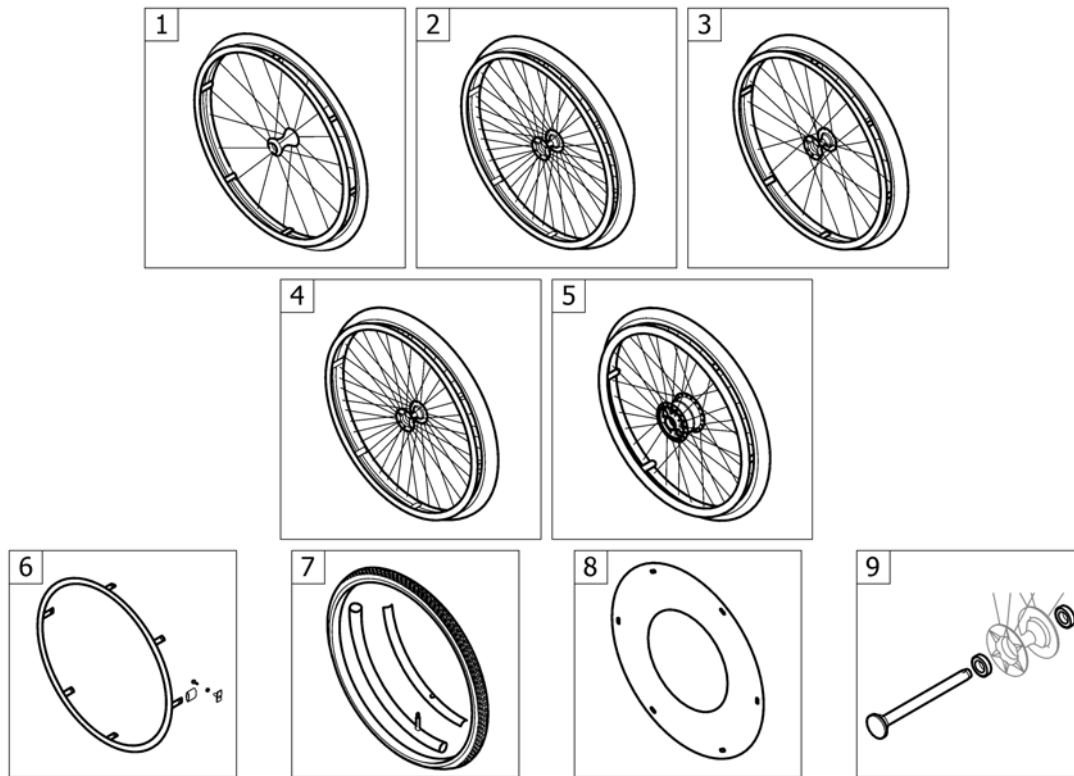

(REAR WHEELS)

1	-	(Active wheel)	1
2	-	(24" Küschall rear wheels complete)	1
3	-	(High Performance wheel)	1
4	-	(Spinergy LXX wheel)	1
5	-	(Drumbrake wheel)	1
6	-	(Handrim)	1
7	-	(Tyre)	1
8	-	(Spoke guard)	1
9	-	(Quick release axle and bearing)	1