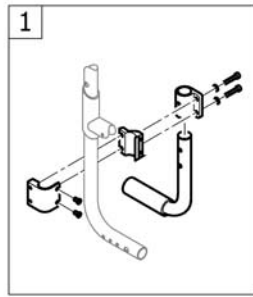

1	-	(Tipper aid)	1
2	-	(Antitipper)	1
3	-	(Cane holder)	1
4	-	(Therapy table)	1
5	-	(Seat belt)	1
6	-	(Chair accessories)	1
7	-	(Fixation: screws, ...)	1