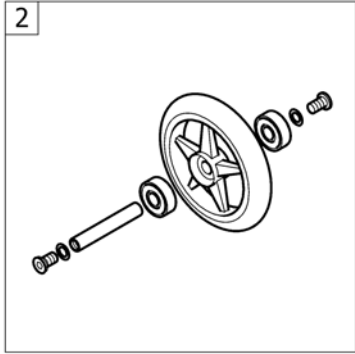

1	-	(Front wheel supporter)	1
2	-	(Front wheels)	1