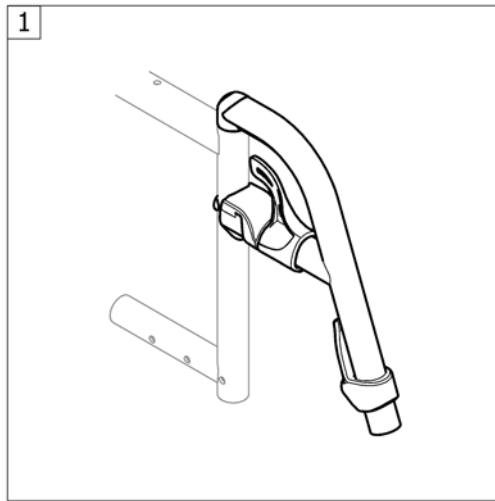

Std. (black)	SB36-38	SB40-42	SB44-46	SB48
RH33-36	1	2	3	4
RH37,5-42	5	6	7	8
RH43,5-49,5	9	10	11	12

AeroBack	SB36-38	SB40-42	SB44-46	SB48
RH33-36	13	14	15	16
RH37,5-42	17	18	19	20
RH43,5-49,5	21	22	23	24

1	1583109	(Cover black to adjustable backrest, SB36-38, short)	1
2	1583110	(Cover black to adjustable backrest, SB40-42, short)	1
3	1583111	(Cover black to adjustable backrest, SB44-46, short)	1
4	1583112	(Cover black to adjustable backrest, SB48-50, short)	1
5	1583113	(Cover black to adjustable backrest, SB36-38, medium)	1
6	1583114	(Cover black to adjustable backrest, SB40-42, medium)	1
7	1583115	(Cover black to adjustable backrest, SB44-46, medium)	1
8	1583116	(Cover black to adjustable backrest, SB48-50, medium)	1
9	1583117	(Cover black to adjustable backrest, SB36-38, long)	1
10	1583118	(Cover black to adjustable backrest, SB40-42, long)	1
11	1583119	(Cover black to adjustable backrest, SB44-46, long)	1
12	1583120	(Cover black to adjustable backrest, SB48-50, long)	1
13	1512157	(Cover 'Aero' to adjustable backrest, SB36-38, short)	1
14	1512158	RYGGTREKK SB40-42 KORT AEROBACK	1
15	1512159	(Cover 'Aero' to adjustable backrest, SB44-46, short)	1
16	1512160	(Cover 'Aero' to adjustable backrest, SB48-50, short)	1
17	1512162	RYGGTREKK SB36-38 MEDIUM AEROBACK KUSCHALL	1
18	1512163	RYGGTREKK SB40-42 MEDIUM AEROBACK KUSCHALL	1
19	1512164	RYGGTREKK SB44-46 MEDIUM AEROBACK KUSCHALL	1
20	1512165	RYGGTREKK SB48-50 MEDIUM AEROBACK KUSCHALL	1
21	1512167	RYGGTREKK AEROBACK SB36-38 LANG VELCRO RYGG	1
22	1512168	RYGGTREKK SB40-42 LANG AEROBACK CHAMPION-2008	1
23	1512169	RYGGTREKK SB44-46 LANG AEROBACK KUSCHALL	1
24	1512170	(Cover 'Aero' to adjustable backrest, SB48-50, long)	1

(LEGRESTS)

---

1 -

(Legrest hanger)

1