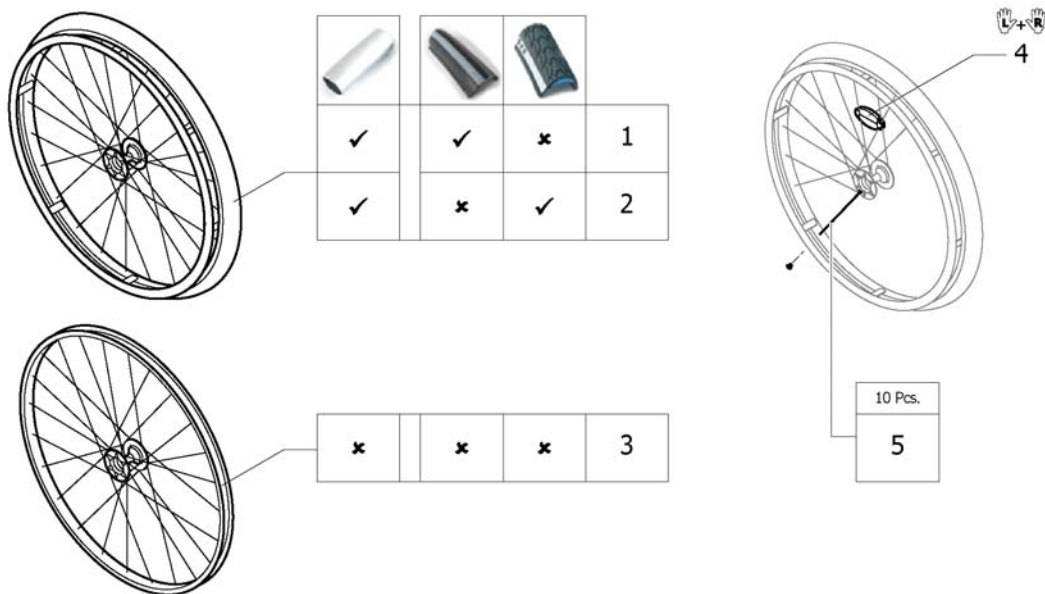

(High Performance wheel)

1	SP1601754-0004	(Rear wheel 24" High Performance black anodized, handrim, Rightrun black/ grey)	2
2	1527046-0004	DRIVHJUL 24 HØY PERMANCE SORT DRIV ALU DEKK ME	2
3	1517723-0004	DRIVHJUL 24 HØY PERMANCE SVART UTEN DEKK OG DRIVR	2
4	1571073	(Spokereflection, pair)	1
5	1578867	(Spokes kit for High Performance wheel 24", 10 Pcs.)	1