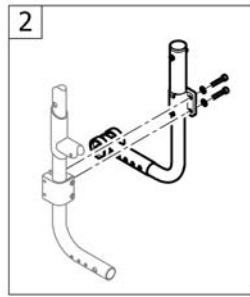

1	-	(Tipper aid)	1
2	-	(Antitipper)	1
3	-	(Cane holder)	1
4	-	(Therapy table)	1
5	-	(Seat belt)	1
6	-	(Chair accessories)	1
7	-	(Fixation: screws, ...)	1