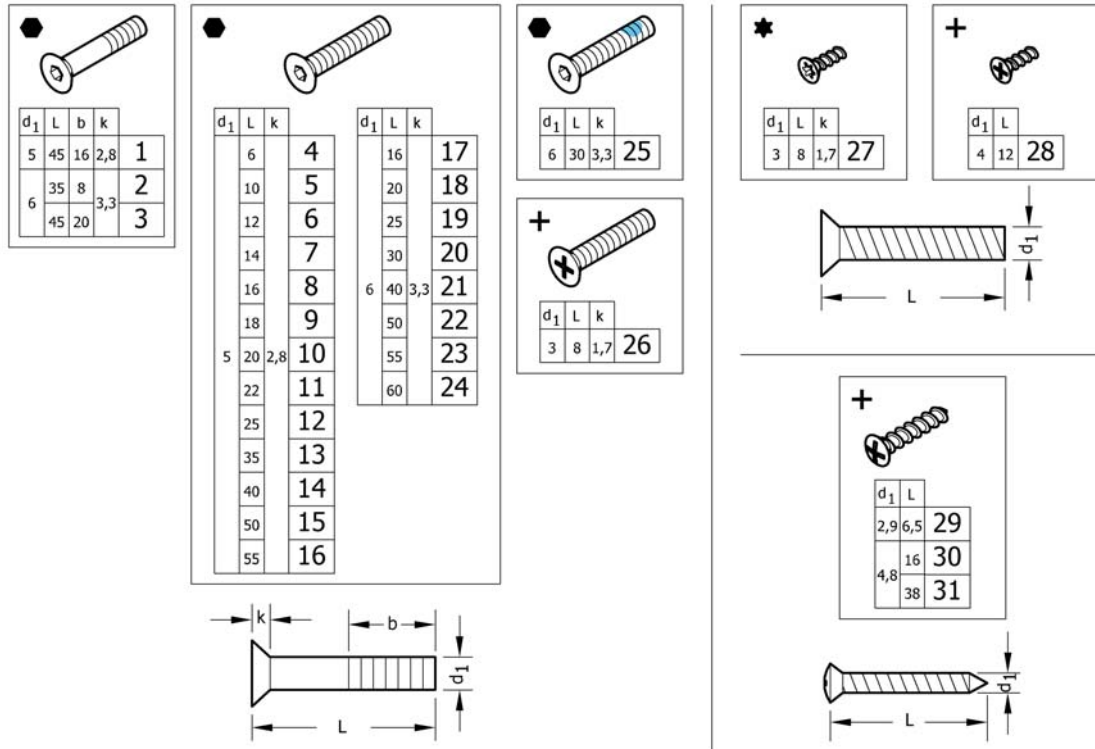

(Countersunk screws)

1	1579175	(Countersunk head screws partially threaded, Black, M5x45, kit 10 Pcs.) <i>Replaces 1438773 (10x)</i>	1
2	1579176	(Countersunk head screws partially threaded, Black, M6x35, kit 10 Pcs.) <i>Replaces 107.1004 (10x)</i>	1
3	1579177	(Countersunk head screws partially threaded, Black, M6x45, kit 10 Pcs.) <i>Replaces 100.3133 (10x)</i>	1
4	1579178	(Countersunk head screws fully threaded, Black, M5x6, kit 25 Pcs.) <i>Replaces 1445273 (25x)</i>	1
5	1579179	(Countersunk head screws fully threaded, Black, M5x10, kit 25 Pcs.) <i>Replaces 100.3082 (25x)</i>	1
6	1579180	(Countersunk head screws fully threaded, Black, M5x12, kit 25 Pcs.) <i>Replaces 1438999 (25x)</i>	1
7	1579181	(Countersunk head screws fully threaded, Black, M5x14, kit 25 Pcs.) <i>Replaces 107.1015 (25x)</i>	1
8	1579182	(Countersunk head screws fully threaded, Black, M5x16, kit 25 Pcs.) <i>Replaces 100.3085 (25x)</i>	1
9	1579183	(Countersunk head screws fully threaded, Black, M5x18, kit 25 Pcs.) <i>Replaces 100.3086 (25x)</i>	1
10	1579184	(Countersunk head screws fully threaded, Black, M5x20, kit 25 Pcs.) <i>Replaces 100.3087 (25x)</i>	1
11	1579185	(Countersunk head screws fully threaded, Black, M5x22, kit 25 Pcs.) <i>Replaces 1416930 (25x)</i>	1
12	1579186	(Countersunk head screws fully threaded, Black, M5x25, kit 25 Pcs.) <i>Replaces 100.3089 (25x)</i>	1
13	1579187	(Countersunk head screws fully threaded, Black, M5x35, kit 25 Pcs.) <i>Replaces 100.3091 (25x)</i>	1
14	1579188	(Countersunk head screws fully threaded, Black, M5x40, kit 25 Pcs.) <i>Replaces 1432148 (25x)</i>	1
15	1579189	(Countersunk head screws fully threaded, Black, M5x50, kit 25 Pcs.) <i>Replaces 100.3094 (25x)</i>	1
16	1579190	(Countersunk head screws fully threaded, Black, M5x55, kit 25 Pcs.) <i>Replaces 100.3095 (25x)</i>	1
17	1579191	(Countersunk head screws fully threaded, Black, M6x16, kit 25 Pcs.) <i>Replaces 100.3125 (25x)</i>	1
18	1579192	(Countersunk head screws full.Threaded, zinc flake coat., M6x20, kit 25 Pcs.) <i>Replaces 100.3127 (25x)</i>	1