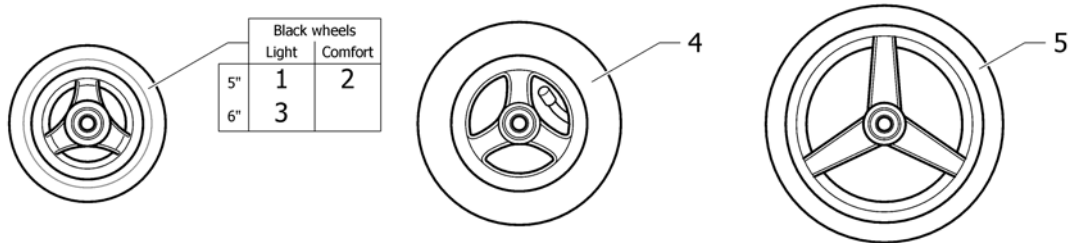

(Front wheels)

1	156267	SVINGHJUL 5 EVERYDAY 3 EIKER SORT	2
2	1542640	SVINGHJUL 5 SORT 4 CM KUSCHALL COMFORT	2
3	1562628	SVINGHJUL 6 EVERYDAY 3 EIKER SORT GUMMI	2
4	1513189	SVINGHJUL 6"LUFTFYLT KUSCHALL	2
5	1513192	SVINGHJUL 7 SPORT KUSCHALL	2
6	1570108	AKSELSETT SVINGHJUL U DISTANSESKIVER	2
7	1570109	AKSELSETT 6" LUFT KUSCHALL	2
8	1570105	KULELAGER PAR KUSCHALL 6000-2RS	2