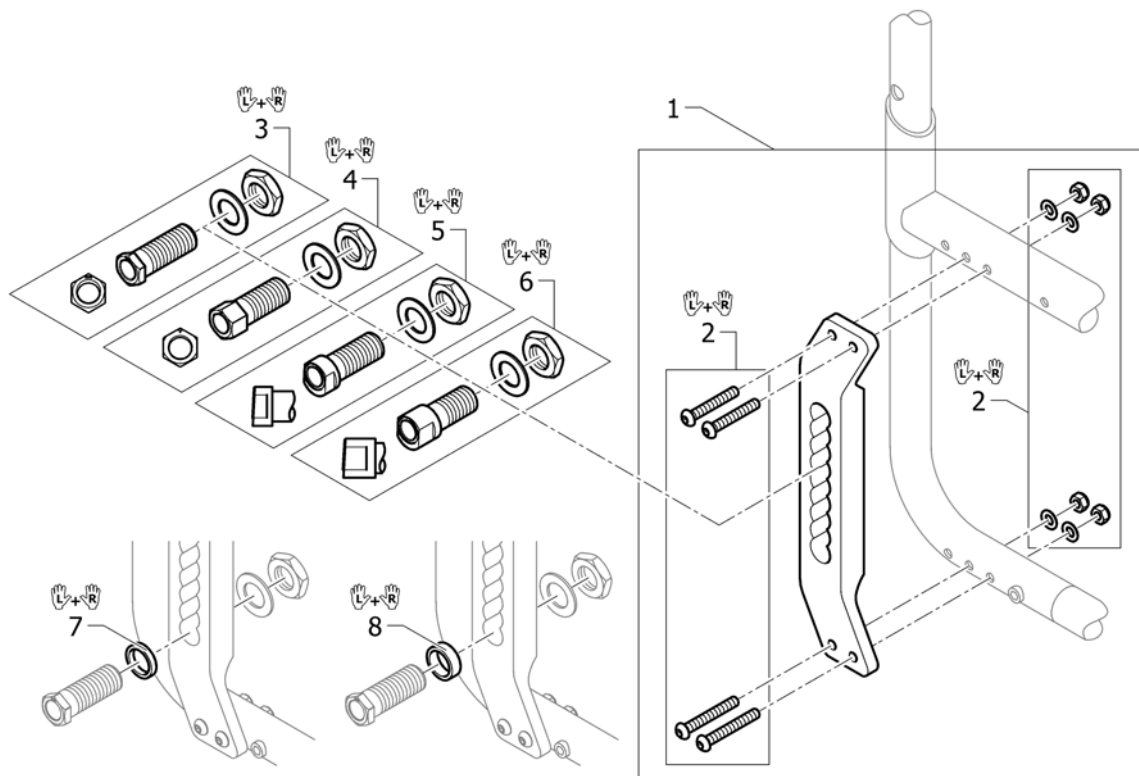

(Rear wheel fixation)

1	SP1603772	(Vertical brace, complete)	1
2	SP1603773	(Fixation kit for Vertical brace, pair)	1
3	SP1589279	(Adapter sleeve kit 2°, head short, pair)	1
4	SP1603776	(Adapter sleeve kit 1°, head long, pair)	1
5	SP1589282	(Adapter sleeve kit 4°, head short, pair)	1
6	SP1589281	(Adapter sleeve kit 4°, head long, pair)	1
7	SP1603775	(Spacer L=4mm for adapter sleeve, pair)	1
8	SP1589284	(Spacer L=7mm for adapter sleeve, pair)	1