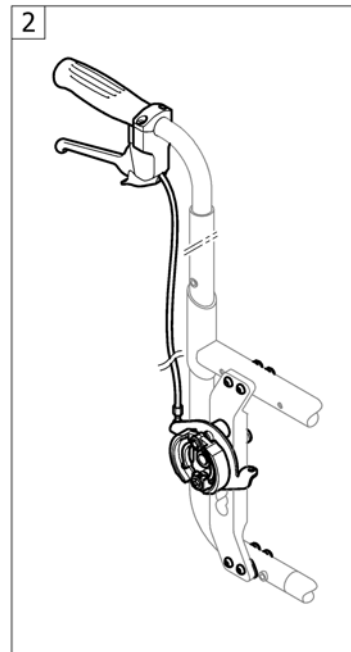

(BRAKES)

1	-	(Brakes)	1
2	-	(Drum brake)	1