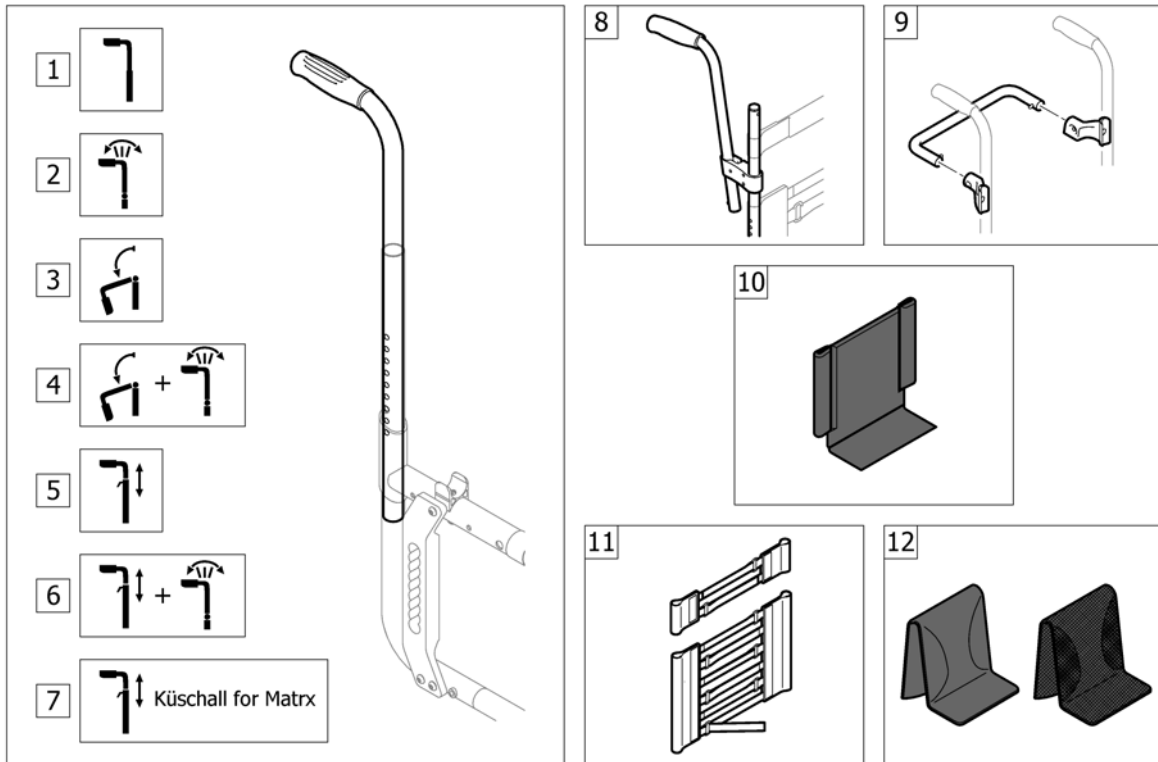

1	-	(Push handles for backrest standard)		1
2	-	(Push handles for backrest angle adjustable)		1
3	-	(Push handles for backrest foldable)	01.07.2016 →	1
4	-	(Push handles for backrest foldable and angle adjustable)	01.07.2016 →	1
5	-	(Push handles height adjustable)		1
6	-	(Push handles height adjustable for backrest angle adjustable)		1
7	-	(Küschall backrest parts for Matrix backs)		1
8	-	(Push handles, inclined)		1
9	-	(Backrest stabilization bar)		1
10	-	(Back cover, standard)		1
11	-	(Bands to adjustable backrest)		1
12	-	(Cover to adjustable backrest)		1