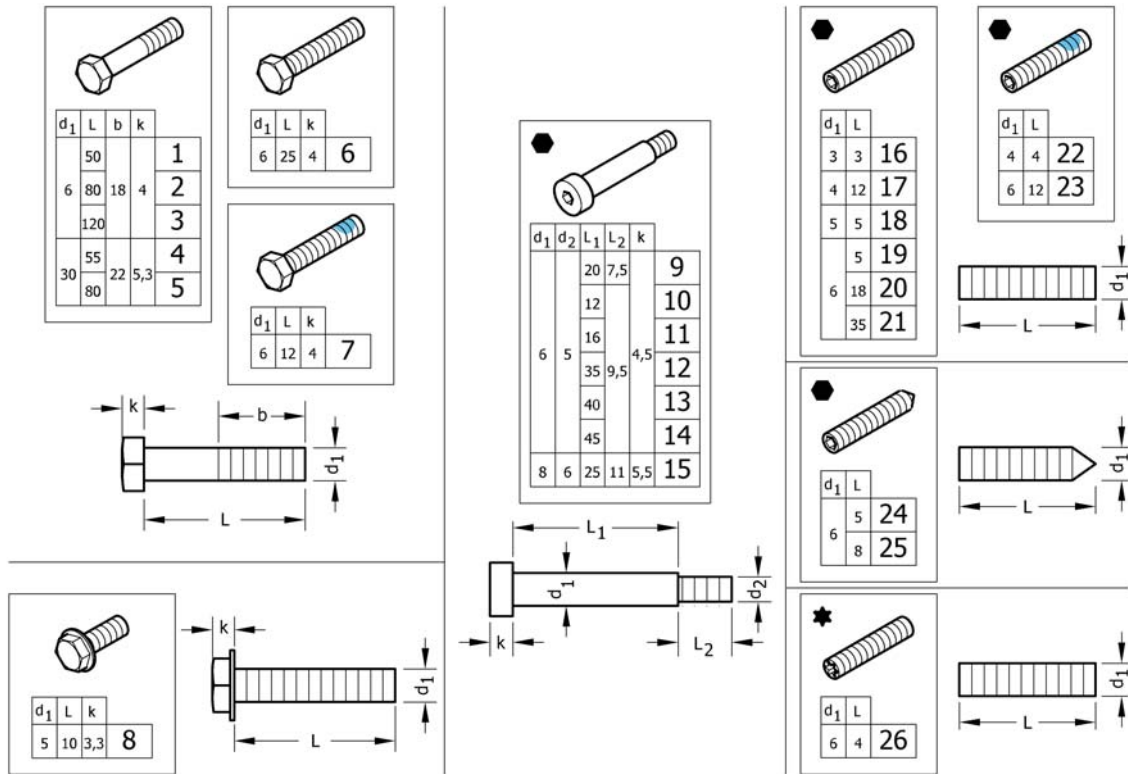

(Hex-head screws, diverse, ...)

1	1579276	(Hex head bolts partially threaded, Black, M6x50, kit 10 Pcs.) <i>Replaces 101.1134 (10x)</i>	1
2	1579277	(Hex head bolts partially threaded, Black, M6x80, kit 10 Pcs.) <i>Replaces 1438508 (10x)</i>	1
3	1579278	(Hex head bolts partially threaded, Black, M6x120, kit 10 Pcs.) <i>Replaces 1438509 (10x)</i>	1
4	1579279	(Hex head bolts partially threaded, Black, M8x55, kit 10 Pcs.) <i>Replaces 101.1174 (10x)</i>	1
5	1579280	(Hex head bolts partially threaded, Black, M8x80, kit 10 Pcs.) <i>Replaces 101.1179 (10x)</i>	1
6	1579281	(Hex head screws fully threaded, Black, M6x25, kit 10 Pcs.) <i>Replaces 1437299 (10x)</i>	1
7	1579282	(Hex head screws fully threaded, Black, TufLok, M6x12, kit 10 Pcs.) <i>Replaces 1564245 (10x)</i>	1
8	1579283	(Hex flange head machine screws with flangeBlack, M5x10, kit 10 Pcs.) <i>Replaces 107.1014 (10x)</i>	1
9	1579295	(Hex socket head shoulder bolts, Black, Ø6x20 / M5, kit 4 Pcs.) <i>Replaces 1488934-0003 (4x)</i>	1
10	1579296	(Hex socket head shoulder bolts, Black, Ø6x12 / M5, kit 4 Pcs.) <i>Replaces 1564246 (4x)</i>	1
11	1579297	(Hex socket head shoulder bolts, Black, Ø6x16 / M5, kit 4 Pcs.) <i>Replaces 1529291 (4x)</i>	1
12	1579298	(Hex socket head shoulder bolts, Black, Ø6x35 / M5, kit 4 Pcs.) <i>Replaces 1496034 (4x)</i>	1
13	1579299	(Hex socket head shoulder bolts, Black, Ø6x40 / M5, kit 4 Pcs.) <i>Replaces 107.1023 (4x)</i>	1
14	1579300	(Hex socket head shoulder bolts, Black, Ø6x45 / M5, kit 4 Pcs.) <i>Replaces 1496030 (4x)</i>	1
15	1579301	(Hex socket head shoulder bolts, Black, Ø8x25 / M6, kit 4 Pcs.) <i>Replaces ZM008252A (4x)</i>	1
16	1579284	(Hex socket set screws with flat point, Black, M3x3, kit 25 Pcs.) <i>Replaces 116.1001 (25x)</i>	1
17	1579285	(Hex socket set screws with flat point, Black, M4x12, kit 25 Pcs.) <i>Replaces 116.1046 (25x)</i>	1
18	1579286	(Hex socket set screws with flat point, zinc plated blue, M5x5, kit 25 Pcs.) <i>Replaces 116.1081 (25x)</i>	1