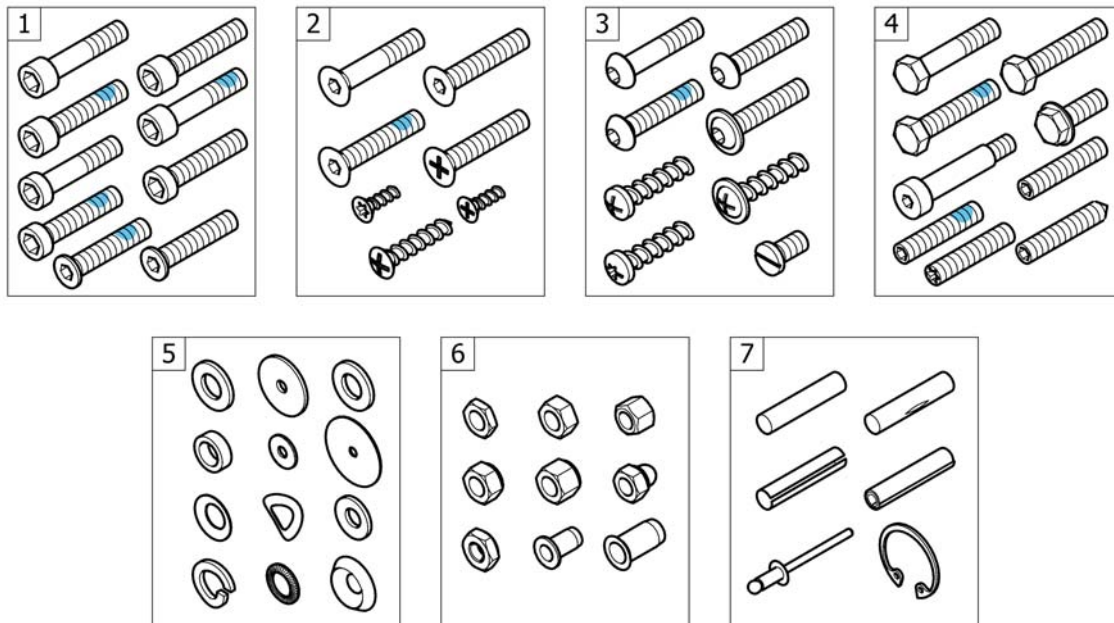

(Fixation: screws, ...)

1	-	(Socket head cap screws)	1
2	-	(Countersunk screws)	1
3	-	(Button head screws)	1
4	-	(Hex-head screws, diverse, ...)	1
5	-	(Washers)	1
6	-	(Nuts)	1
7	-	(Pins, rivets, ...)	1