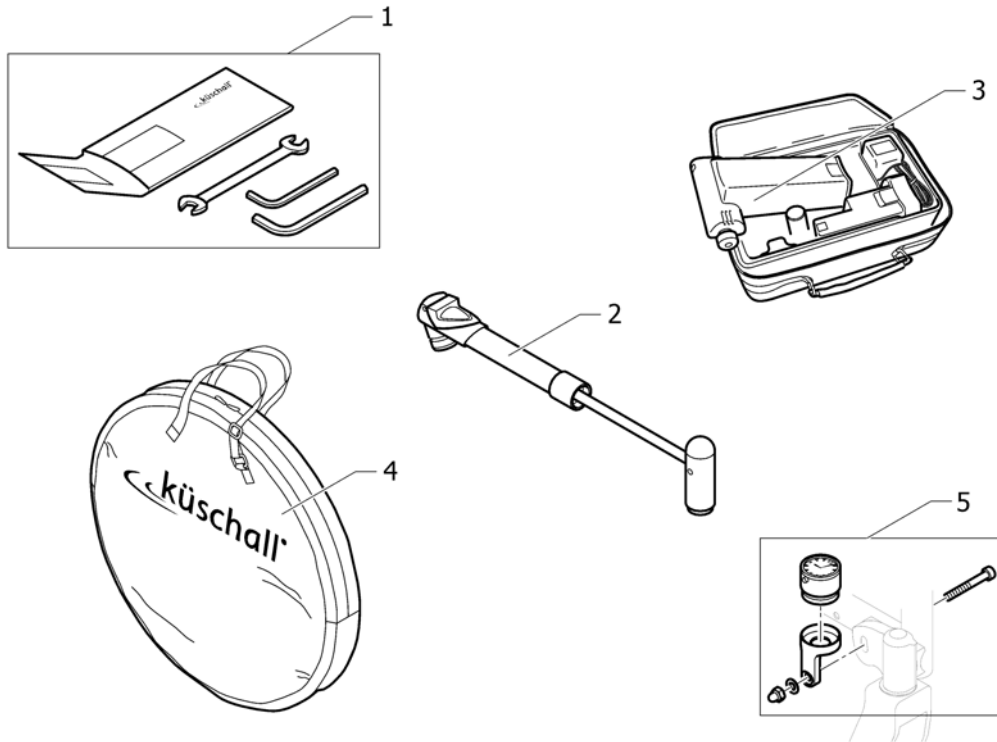

Küschall® Compact attract | (OPTIONS & ACCESSORIES)
(Chair accessories)

1	1518285	VERKTØYSETT KUSCHALL	1
2	1517924	PUMPE KUSCHALL MANUELL	1
3	1518286	(Air man)	1
4	1518287	VESKE FOR 24 OG 26 HJUL KÜSCHALL LOGO	1
5	SP1601738	(Küschall watch mounted on front fork castor, kit)	1