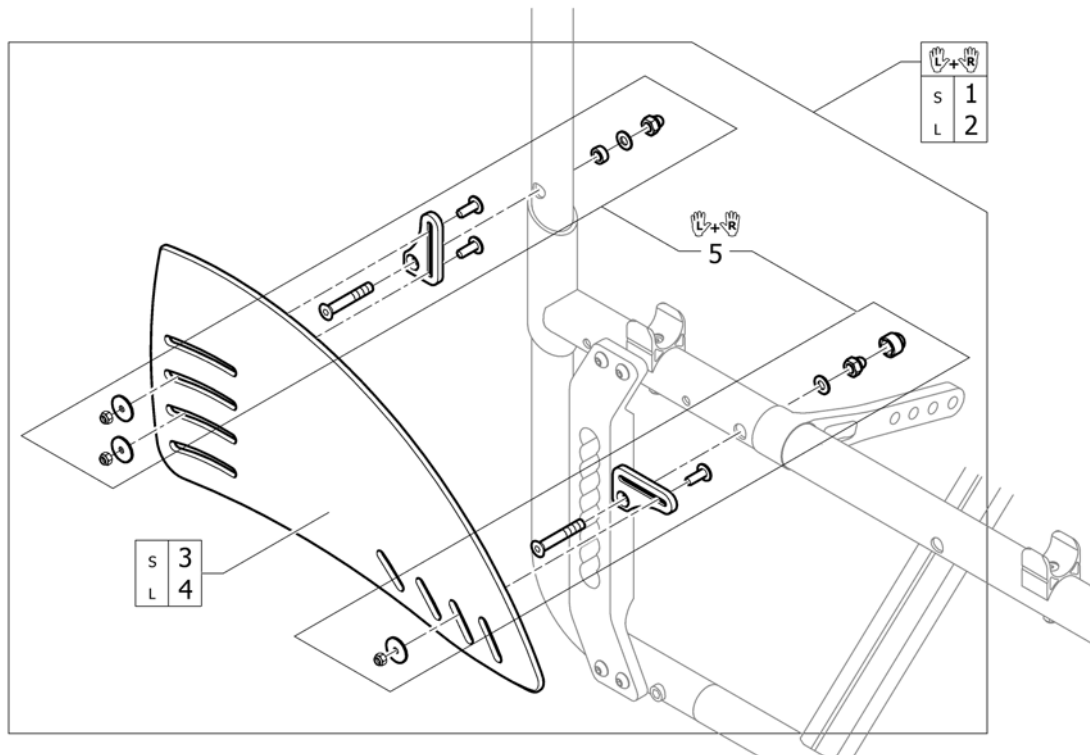

(Clothes-guards composite)

1	SP1604011	(Clothes-guards composite S with fixation kit, pair)	1
2	SP1604012	(Clothes-guards composite L with fixation kit, pair)	1
3	SP1604013	(Clothes-guard composite S)	2
4	SP1604029	(Clothes-guard composite L)	2
5	SP1604771	(Fixation kit for clothes-guard and mudguard composite)	1