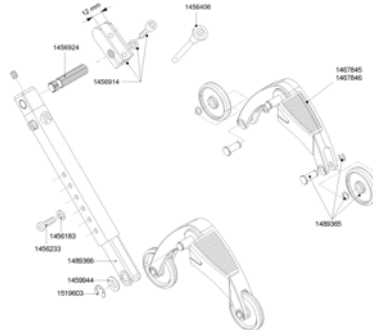

(anti-tippers without jack-up function spare parts)

1456183	(Washer DIN 125 - A 6,4)	1
1456233	SKRUE TIPPESIKRING DIN7984 M 6 x 20	1
1456406	LÅSESPLINT ALBERE-FIX E35	1
1456914	FESTESKO 12MM TIPPESIKRALBER	1
1456924	KOBLINGSPINNE ANTI-TIPPEE-MOTION E15/E20	1
1459944	(Washer DIN 988 - 10 x 16 x 1)	1
1467845	TIPPESIKRING ARM HØ UTENHJUL	1
1467846	TIPPESIKRING ARM VE UTENHJUL	1
1489365	HJUL TIL TIPPESIKRINGM/JACK UP FUNKSJON	1
1489366	(Slide rod anti-tippers mounted)	1
1519603	LÅSERING TIPPESIKRINGDIN 6799 Gr.8 VZ	1
1519747	(Anti-tippers without jack-up function 12mm (pair))	1