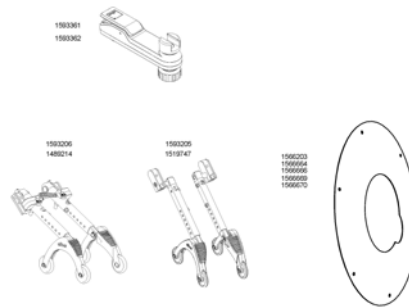

(Battery pack E35/E36)

-	(Battery pack E35/E36 spare parts)	1
1565639	BATTERIPAKKE E35/E36,6Ah	1
1566153	BATTERIPAKKE E35/E36,7,5Ah	1

(Battery pack E35/E36 spare parts)

1490801	ALBER LOGO 17 x 17mmE-FIX E35	1
1565556	HÅNDTAK BATTERIBOKS E35/E36	1
1565603	FJÆR BATTERIPAKKEE35/E36	1
1565647	(Sticker on handle standard battery-pack 6,0 Ah)	1
1566144	(Sticker handle powerline battery-pack 7,5 Ah)	1
1566327	KAPPE MED KABEL FORADAPTERKABEL E35/36	1

Alber E-Fix E35 /E36 |
(Accessories)

-	(Anti-tippers with jack-up function (Pair) black spare parts)		1
-	(Anti-tippers with jack-up function (Pair) spare parts)	→ 17/06/19	1
1593206	(black anti-tippers with jack up function (pair)) <i>Replaces 1489214</i>	17/06/19 →	1
-	(Spoke cover E36 24" with Alber decor complete spare parts)		1
-	(anti-tippers without jack-up function spare parts)	→ 17/06/19	1
1593361	(Swivel arm for control unite e-fix E35/E36)		1
1566203	EIKEBESKYTTER 22" HJULE-FIX E35		1
-	(Anti-tippers without jack-up function black 12mm (pair) spare parts)		1
1593205	(Anti-tippers without jack-up function black 12mm (pair)) <i>Replaces 1519487</i>	17/06/19 →	1
1566664	EIKEBESKYTTER 24 BLANKE-FIX		1
1593362	(Swivel arm for control unit e-fix E25/E26 (incl. distance set))		1
1566666	EIKEBESKYTTER 24 STKE-FIX E35 MED FESTE		1
1566669	(Spoke cover E36 24" with Alber decor)		1
-	(Swivel arm for control unite e-fix E35/E36 spare parts)		1
1566670	(Spoke cover E36 24" with Alber decor complete)		1