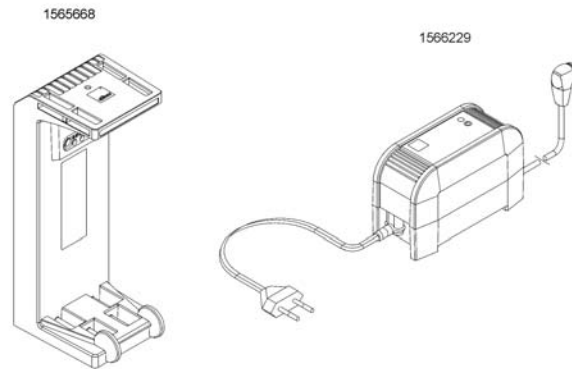

(Battery fixation with interface and charger)

-	(Battery fixation with interface and charger Ersatzteile)	1
1565668	BATTERIHOLDER M KABLERE-FIX E35/E36	1
-	(Charger spare parts)	1
1566229	LADER E-FIX E35E-FIX E35	1