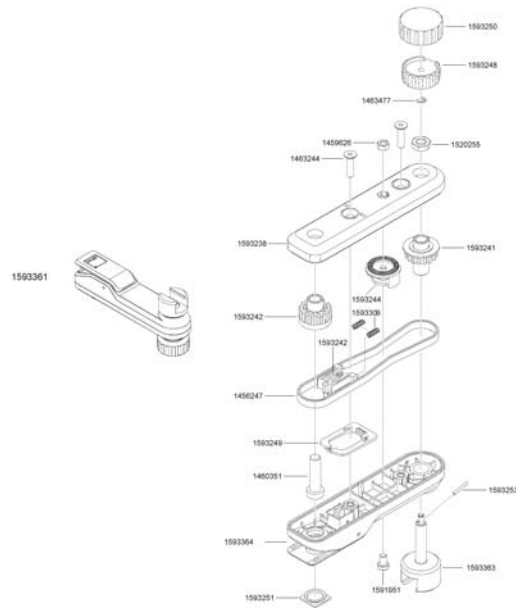

(Swivel arm for control unite e-fix E35/E36 spare parts)

1456247	(Toothed belt for swivel arm)	1
1459626	(Hexagon nut ISO 4032 - M5 - 6 AU)	1
1460351	(DIN 7984 - M 8 x 30 - 8.8 vz)	1
1463244	(DIN 7991 - M 5 x 20 - 8.8 vz)	1
1463477	(Securing disk DIN 6799 - GR. 3,2 galvanized)	1
1520255	(Hexagon nut ISO 4035-M8-04-A2K)	1
1591951	(Screw SHR-DIN7984-08.8-IS3-A2R-M5x8-TUF-FLECK)	1
1593238	(Housing lower part)	1
1593241	(Pulley with sleeve)	1
1593242	(Pulley for latch with sleeve)	1
1593244	(Latch)	1
1593247	(Klemmung für Riemenscheibe)	1
1593248	(Clamping handwheel)	1
1593249	(Plastic spring)	1
1593250	(Handle cover)	1
1593251	(Stopfen Alber Logo)	1
1593252	(Cylindrical pin ISO 2338 3m6x10)	1
1593253	(Grooved dowel pin Würth ISO 8745 2x16)	1
1593309	(Compression spring RDF-1341)	1
1593361	(Swivel arm for control unite e-fix E35/E36)	1
1593362	(Swivel arm for control unit e-fix E25/E26 (incl. distance set))	1
1593363	(Socket for control unite, premounted washer)	1
1593364	(Housing upper part, premounted control knob)	1