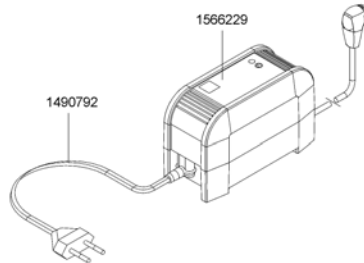

(Charger spare parts)

1566229	LADER E-FIX E35E-FIX E35	1
1489256	(Mains cable charger E25/E26 USA/CN)	1
1490792	(Main cable for charger, EU)	1
1490793	(Mains cable charger USA e-motion M15/PS3025)	1
1490794	(Mains cable for charger e-motion M15 PS3025)	1
1490795	(Mains cable for charger e-motion M15 PS3025 AU)	1
1520179	(Mains cable for charger 1.0A USA/Japan)	1
1520180	(Mains cable for charger 1.0A UK-Version)	1
1520181	(Mains cable for charger 1.0A AU)	1
1520182	NETTKABEL LADER V15 V25E35 EU	1
1592355	(Charger e-fix E35/E36/V25 incl. AU mains cable)	1
1592356	(Charger e-fix E35/E36/V25 incl. UK mains cable)	1