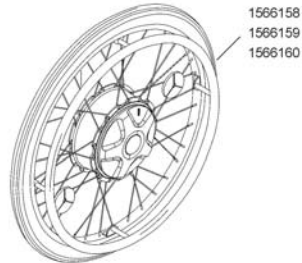

(Drive wheels E35/E36)

-	(Drive wheels E35/E36 spare parts)	1
1566158	DRIVHJUL 24 E-FIX E35KPL	1
1566159	DRIVHJULL 22 RESERVEDELE-FIX E35	1
1566160	DRIVHJUL 24 KPL e-fixE36	1