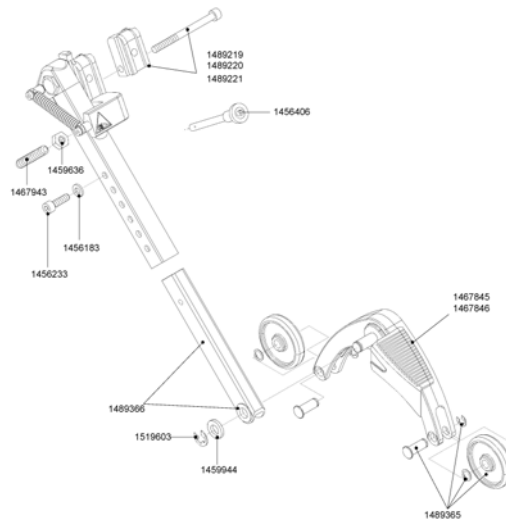

(Anti-tippers with jack-up function (Pair) spare parts)

1456183	(Washer DIN 125 - A 6,4)	1
1456233	SKRUE TIPPESIKRING DIN7984 M 6 x 20	1
1456406	LÅSESPLINT ALBERE-FIX E35	1
1459636	(Hexagon nut ISO 4032 - M8 vz)	1
1459944	(Washer DIN 988 - 10 x 16 x 1)	1
1467845	TIPPESIKRING ARM HØ UTENHJUL	1
1467846	TIPPESIKRING ARM VE UTENHJUL	1
1467943	(Threaded pin M 8 x 45 DIN 913 - 45 H)	1
1489214	(Anti-tippers with jack-up function (pair))	1
1489221	ADAPTER TIPPESIKRING JACK UP 12MM BRED	1
1489365	HJUL TIL TIPPESIKRINGM/JACK UP FUNKSJON	1
1489366	(Slide rod anti-tippers mounted)	1
1519603	LÅSERING TIPPESIKRINGDIN 6799 Gr.8 VZ	1