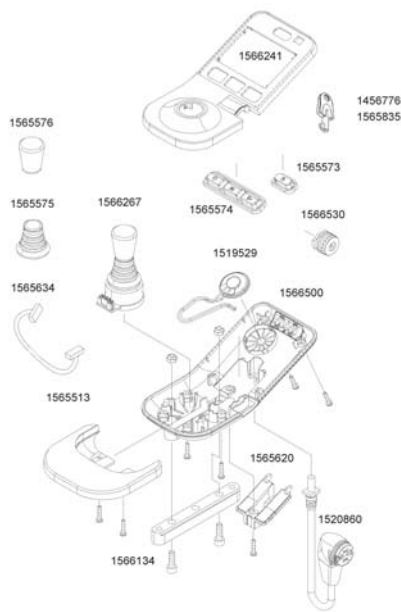

Yes, you can.[®]

TABLE OF CONTENTS

(Drive wheels E35/E36)	5
(Drive wheels E35/E36 spare parts)	6
(Control unit e-fix E35/E36)	7
(Control unit e-fix E35/E36 spare parts)	8
(Battery fixation with interface and charger)	9
(Battery fixation with interface and charger Ersatzteile)	10
(Charger spare parts)	11
(Battery pack E35/E36)	12
(Battery pack E35/E36 spare parts)	13
(Accessories)	14
(Anti-tippers with jack-up function (Pair) spare parts)	15
(anti-tippers without jack-up function spare parts)	16
(Spoke cover E36 24" with Alber decor complete spare parts)	17
(Anti-tippers without jack-up function black 12mm (pair) spare parts)	18
(Anti-tippers with jack-up function (Pair) black spare parts)	19
(Swivel arm for control unite e-fix E35/E36 spare parts)	20

(Drive wheels E35/E36)

-	(Drive wheels E35/E36 spare parts)	1
1566158	DRIVHJUL 24 E-FIX E35KPL	1
1566159	DRIVHJULL 22 RESERVEDELE-FIX E35	1
1566160	DRIVHJUL 24 KPL e-fixE36	1

(Drive wheels E35/E36 spare parts)

-	(Control unit e-fix E35/E36 spare parts)	1
1566150	STYREBOKS E35/E36 KPL	1

(Control unit e-fix E35/E36 spare parts)

1456567	(Screw Ejot PT K 30 x 8 WN 1451)	1
1456776	LÅSENØKKEL E35 E36	1
1459095	(Screw for width adjustment X6)	1
1459626	(Hexagon nut ISO 4032 - M5 - 6 AU)	1
1463520	(Screw Ejot PT K 30 x 14 WN)	1
1463627	(Screw Ejot PT K 30 x 12 WN 1423)	1
1520860	SPIRALKABEL VIAMOBIL V25VIAMOBIL V25	1
1565513	(Hand rest for control unit E35/E36)	1
1565514	(Headlight glass for control unit E35/E36)	1
1565573	SWITCH AV/PÅ STYREBOKSE35/36	1
1565574	SWITCH MENY STYREBOKSE35/36	1
1565575	GAMASJE JOYSTICK E35/E36E-FIX E35	1
1565576	JOYSTICK KJEGLE StandardE35/E36	1
1565620	(Control unit service window E35/E36)	1
1565634	(Cable for joystick E35/E36)	1
1566134	(Rail for control unit E35/E36)	1
1566241	DEKSEL TOP TIL STYREBOKSE35/E36	1
1566267	(Joystick E35/E36 complete)	1
1566500	DEKSEL UNDERSIDE TILSTYREBOKS E35/36	1