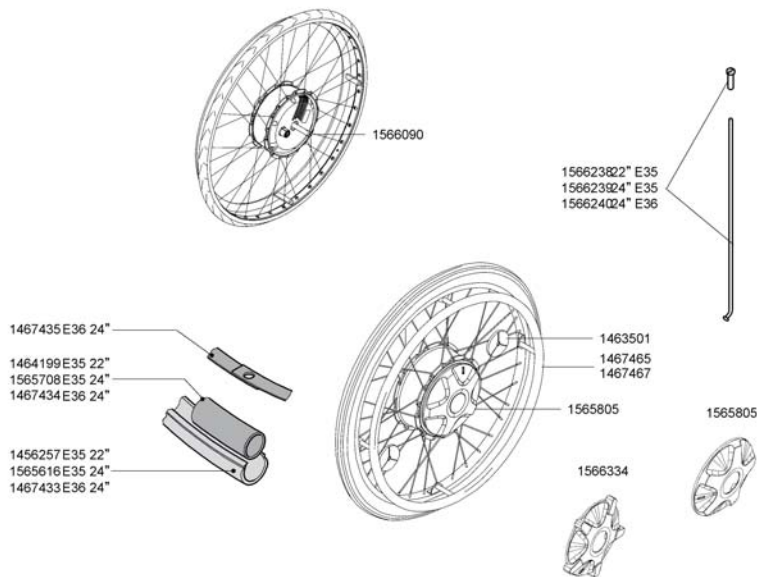

Yes, you can.[®]

TABLE OF CONTENTS

(Drive wheels E35/E36)	5
(Drive wheels E35/E36 spare parts)	6
(Control unit e-fix E35/E36)	7
(Control unit e-fix E35/E36 spare parts)	8
(Battery fixation with interface and charger)	9
(Battery fixation with interface and charger Ersatzteile)	10
(Charger spare parts)	11
(Battery pack E35/E36)	12
(Battery pack E35/E36 spare parts)	13
(Accessories)	14
(Anti-tippers with jack-up function (Pair) spare parts)	15
(anti-tippers without jack-up function spare parts)	16
(Spoke cover E36 24" with Alber decor complete spare parts)	17
(Anti-tippers without jack-up function black 12mm (pair) spare parts)	18
(Anti-tippers with jack-up function (Pair) black spare parts)	19
(Swivel arm for control unite e-fix E35/E36 spare parts)	20

(Drive wheels E35/E36)

-	(Drive wheels E35/E36 spare parts)	1
1566158	DRIVHJUL 24 E-FIX E35KPL	1
1566159	DRIVHJULL 22 RESERVEDELE-FIX E35	1
1566160	DRIVHJUL 24 KPL e-fixE36	1

(Drive wheels E35/E36 spare parts)