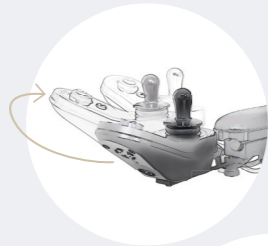

Control unit, armrests & footrest.

erivo offers maximum flexibility with its swing-away joystick controller and the foldable armrests. This allows you to come close to tables or change places with ease. The footrest also swivels and is height-adjustable.

- ✓ Folds with a flick of the wrist
- ✓ Fast stowage & space saving

- ✓ Height-adjustable footrest
- ✓ Flexible control unit & armrests

- ✓ Max. charging time: 6 hours
- ✓ Range: up to (11/22 mi)*

+ erivo® dynamism