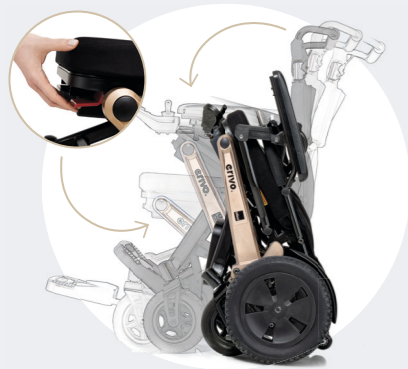

- ✓ **Ergonomic**
firm seat & high-quality foam
- ✓ **Breathable materials**

Keep rolling.

Effective rear-wheel suspension combined with pneumatic tires ensures outstanding ride comfort. The large front wheels are absolutely flat-proof, offer good absorption and ideal support when surmounting small obstacles.

Control unit, armrests & footrest.

erivo offers maximum flexibility with its swing-away joystick controller and the foldable armrests. This allows you to come close to tables or change places with ease. The footrest also swivels and is height-adjustable.

- ✓ Folds with a flick of the wrist
- ✓ Fast stowage & space saving

- ✓ Height-adjustable footrest
- ✓ Flexible control unit & armrests

- ✓ Max. charging time: 6 hours
- ✓ Range: up to (11/22 mi)*

+ erivo® dynamism