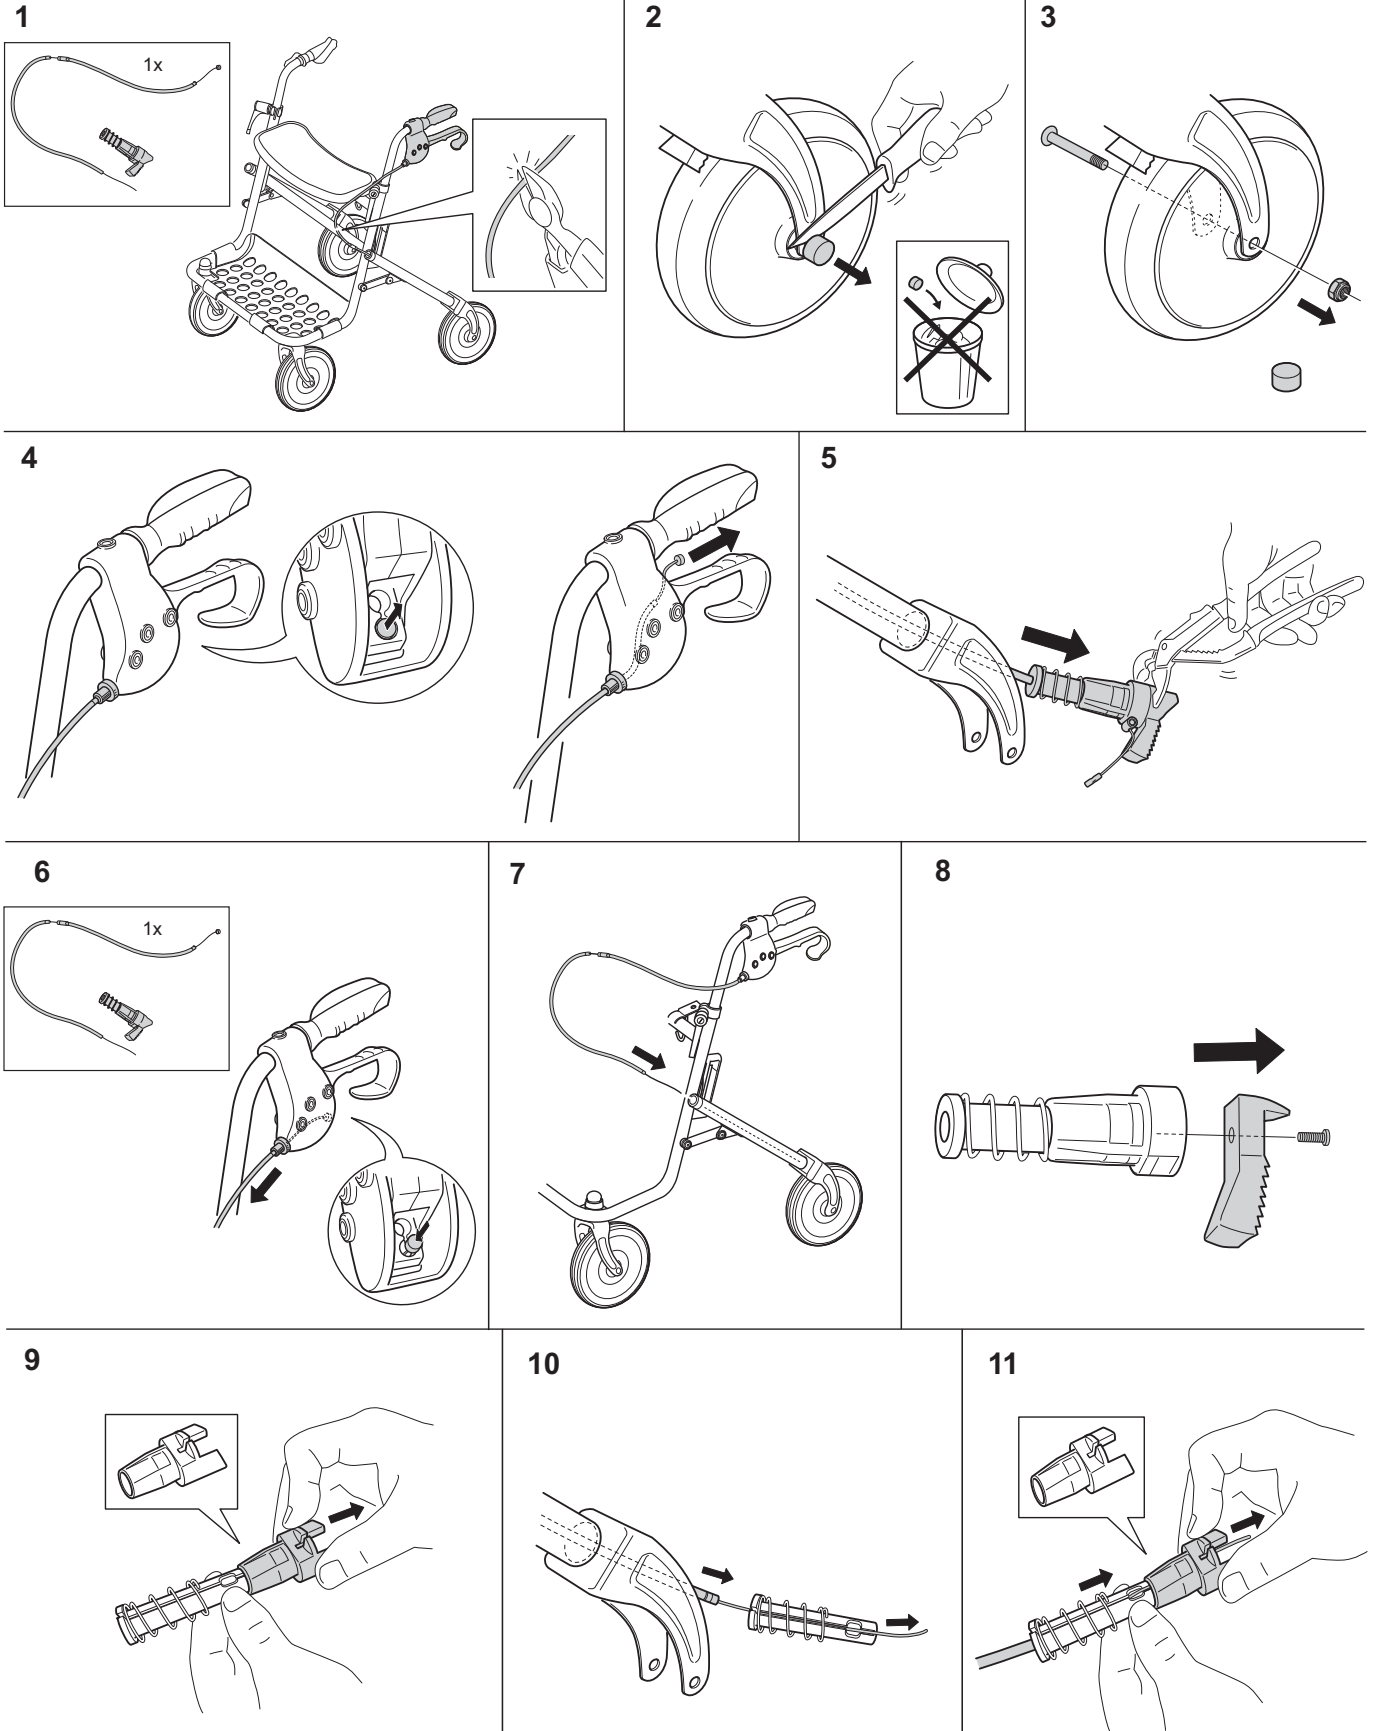

Mounting Instruction

Banjo
I452068 Brake wire kit

The procedures in this manual **MUST** be performed by a qualified technician.

I580408-A 2014-12-01

I/2

 Invacare Rea AB
Växjövägen 303
S-343 75 Diö

Yes, you can.®

Mounting Instruction

Banjo
I452068 Brake wire kit

12

13

14

15

16

17