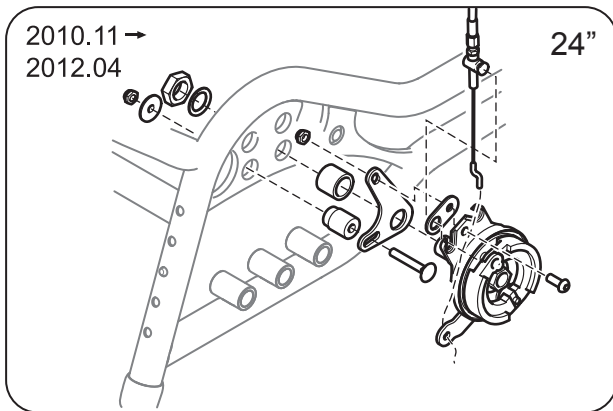

Mounting instructions
Drumbrakes, Azalea

Flex3 backrest 2012.04 →

24"

22"

24"

2010.11 →

Flex2 backrest

2010.11 →
2012.04

24"

→ 2010.11

24"

22"-24"

→ 2010.11