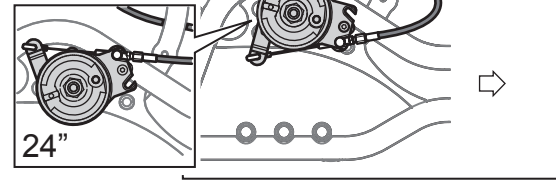

Mounting instructions
Drumbrakes, Azalea

Flex3 backrest 2012.04 →

24"

22"

24"

2010.11 →

Flex2 backrest

2010.11 →
2012.04

24"

→ 2010.11

24"

22"-24"

→ 2010.11