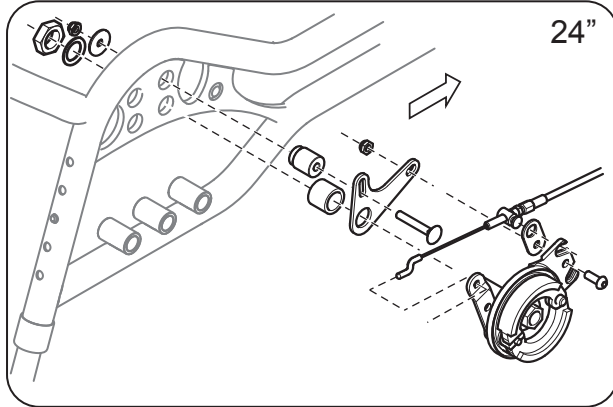

Mounting instructions
Drumbrakes, Azalea

Flex3 backrest 2012.04 →

24"

22"

24"

2010.11 →

Flex2 backrest

2010.11 →
2012.04

24"

→ 2010.11

24"

22"-24"

→ 2010.11