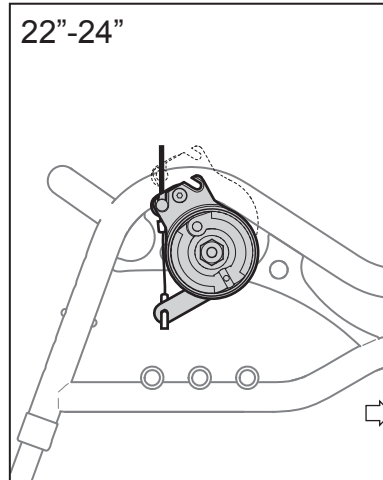

Mounting instructions
Drumbrakes, Azalea

Flex3 backrest 2012.04 →

24"

22"

24"

2010.11 →

Flex2 backrest

2010.11 →
2012.04

24"

→ 2010.11

24"

22"-24"

→ 2010.11