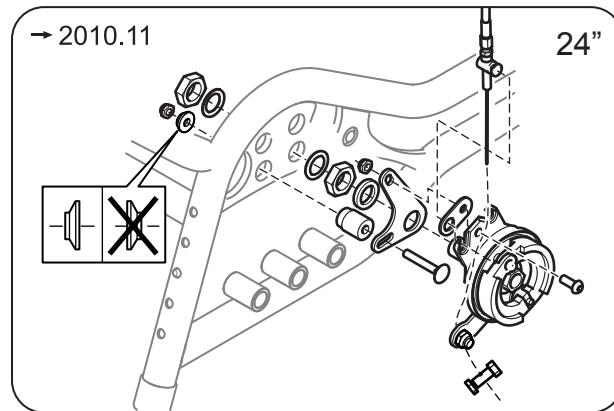

Mounting instructions
Drumbrakes, Azalea

Flex3 backrest 2012.04 →

24"

22"

24"

2010.11 →

Flex2 backrest

2010.11 →
2012.04

24"

→ 2010.11

24"

22"-24"

→ 2010.11