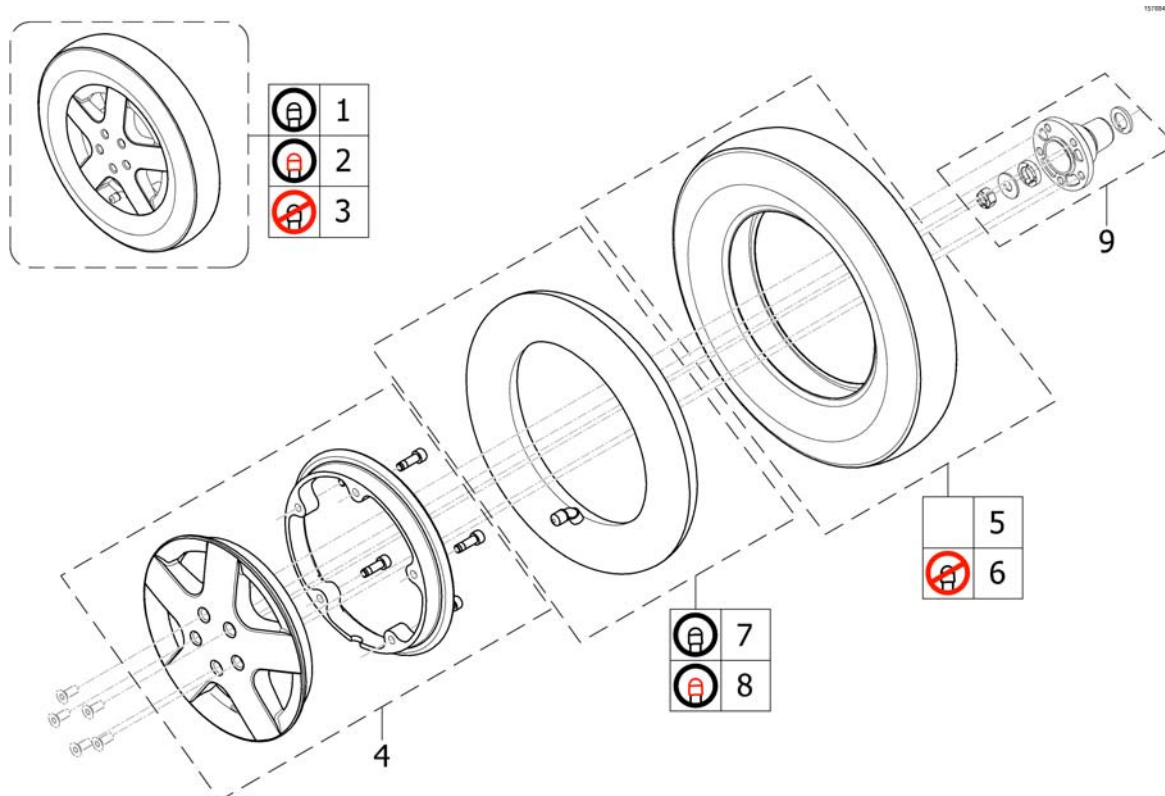

Drive Wheels 14" (8x3.00)

Pos.	Part number	Description	Valid from → until	Qty
1	SP1532414	Wheel 14 x 3.00" pneumatic, silver, complete		1
2	SP1532415	Wheel 14 x 3.00" puncture protected, silver, complete		1
3	SP1532416	Wheel 14 x 3.00" puncture proof, silver, complete		1
4	SP1541373	Rim Kit, complete		1
5	SP1522940	Tire 14 x 3.00"		1
6	SP1141342	Tire 14 x 3.00" puncture proof		1
7	SP1039651	Tube 14"		1
8	SP1541374	Tube 14" puncture protected		1
9	SP1570310	Wheel Hub Kit 5-hole, complete		1