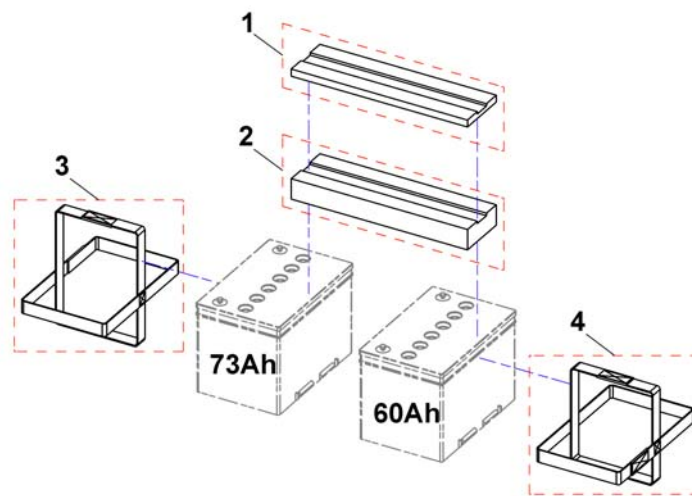

Battery accessories

1546904X.dwg

Pos.	Part number	Description	Valid from → until	Qty
1	SP1546565	Spacer for 73Ah batteries		1
2	SP1546566	Spacer for 60Ah batteries		1
3	SP1546718	Carrying belt for 73Ah batteries		1
4	SP1546719	Carrying belt for 60Ah batteries		1