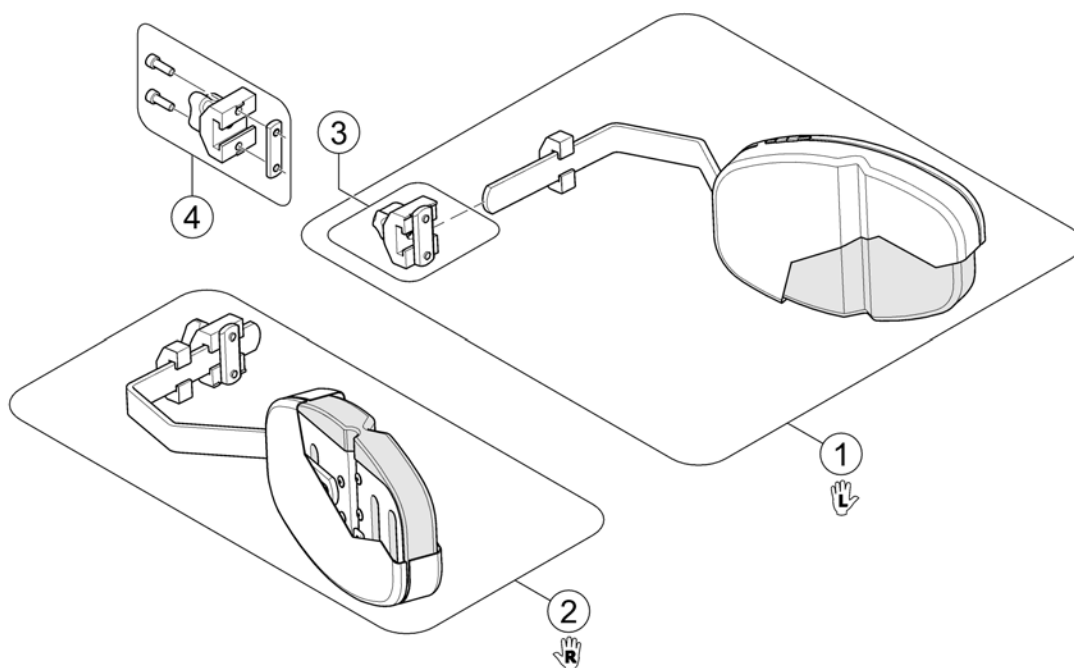

Lateral Support, extended arm (Dartex)

1502674.iss

Pos.	Part number	Description	Valid from → until	Qty
1	1448692	Lateral Support, multi adjustable - RH <i>Dartex grey</i>		1
2	1448693	Lateral Support, multi adjustable - RH <i>Dartex grey</i>		1
3	5253170	Lateral Support Bracket <i>Only for Flex/Flex2 Seat!</i>		1
4	1543574	Locking trunk support <i>Only for Modulite Seat!</i>		1