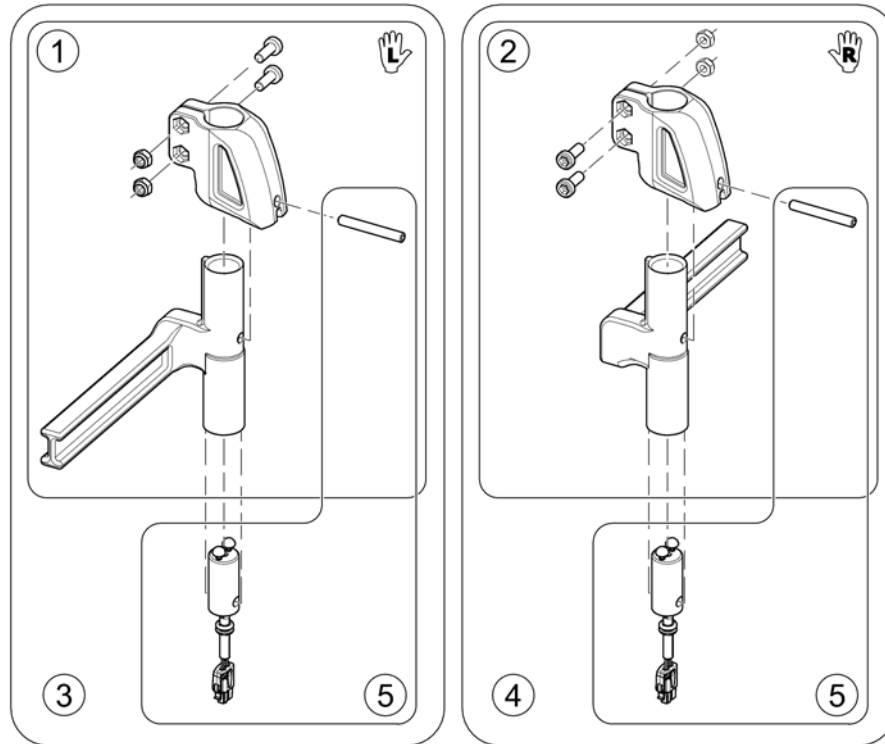

Legrest Support, Vari series - Modulite Seat

1573651.000

Pos.	Part number	Description	Valid from → until	Qty
1	SP1449733	Legrest Support Vari series, man. 5cm - LH		1
2	SP1449732	Legrest Support Vari series, man. 5cm - RH		1
3	SP1529951	Footrest/Legrest receptacle, powered, LH, 5cm		1
4	SP1529949	Footrest/Legrest receptacle, powered, RH, 5cm		1
5	SP1527775	Power Supply Cable Legrest (650mm)		1