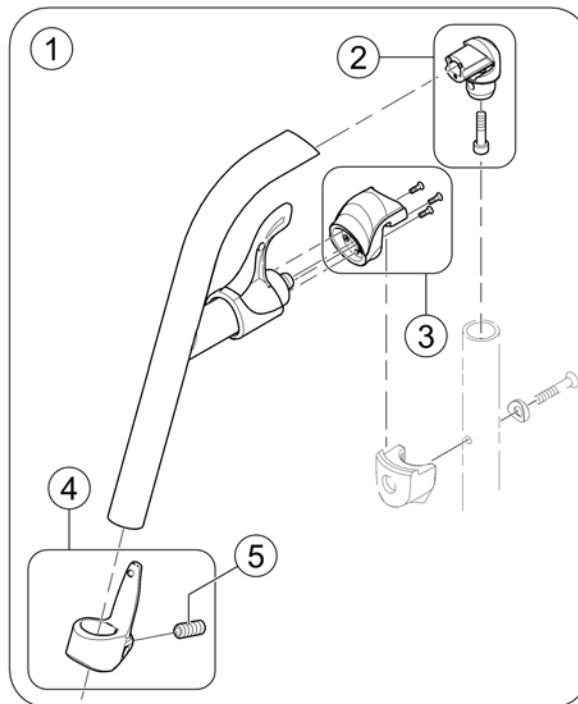

Hanger, Std. 80° (01.07.15 =>)

1588852.kim

Pos.	Part number	Description	Valid from → until	Qty
1	SP1574349-9005	Hanger Standard 80° cpl. - black		1
2	SP1588727	Kit, Pivot Std. 80° Hanger		1
3	SP1588731	Nose locking Kit		1
4	SP1588730	Calf Strap Holder, cpl.		1
5	1424571	Springscrew		1