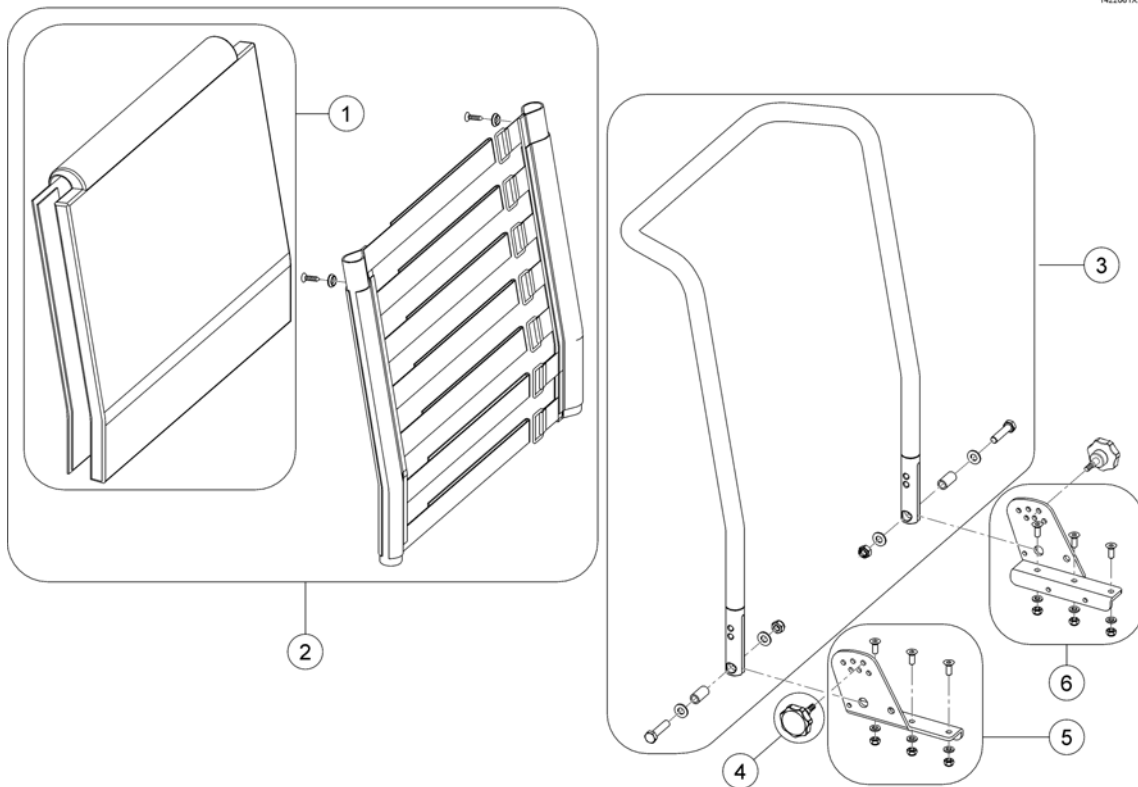

Backrest Standard Seat, settable

1422061X.iso

Pos.	Part number	Description	Valid from → until	Qty
1	1420445	Backrest upholstery, 480mm		1
1	1420452	Backrest upholstery, 540mm		1
2	1422062	Sling Back with Backrest upholstery 480 mm		1
2	1422063	Sling Back with Backrest upholstery 540mm		1
3	SP1419996	Backrest Frame 48cm height		1
3	SP1420465	Backrest Frame 54cm height		1
4	SP1420444	Star Grip M8		1
5	SP1541567	Backrest bracket RH		1
6	SP1541568	Backrest bracket LH		1