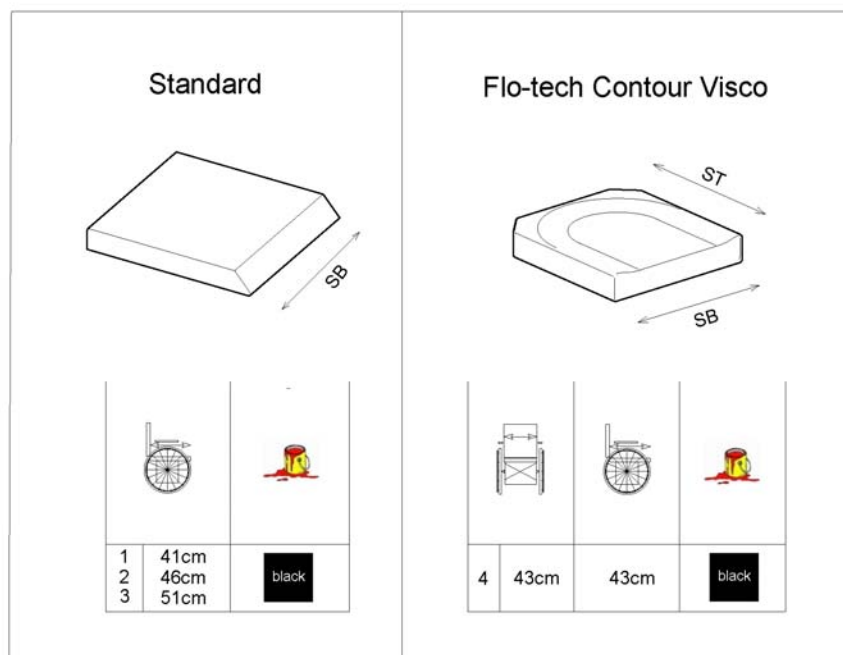

Seat Cushion

1571799.00

Pos.	Part number	Description	Valid from → until	Qty
1	1420460	Seat Cushion Standard SD 410mm [1336+0326]		1
2	1420461	Seat Cushion Standard SD 460mm [1336+0327]		1
3	1420462	Seat Cushion Standard SD 510mm [1336+0330]		1
4	1501113	Seat Cushion Flo-tech Contour Visco SW 43cm x SD 43cm [1901]		1