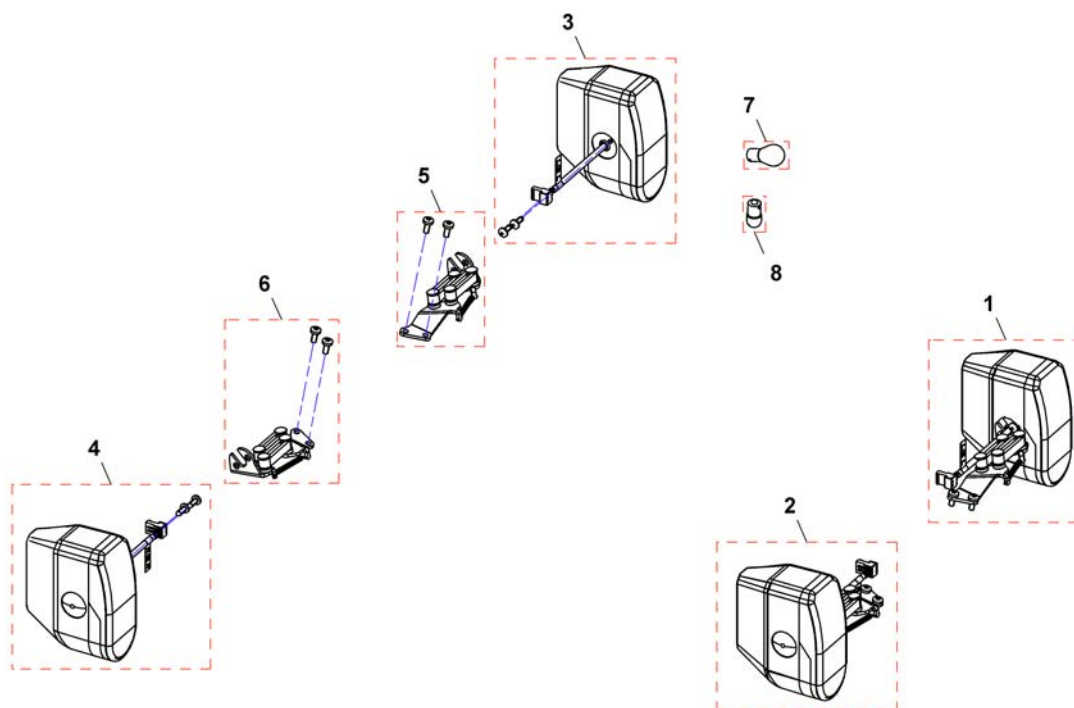

Invacare® Kite | Safety Options & Accessories
Frontlight (German homologation)

1548873-04q

Pos.	Part number	Description	Valid from → until	Qty
1	SP1550704	Frontlight, cpl., LH		1
2	SP1550705	Frontlight, cpl., RH		1
3	SP1550822	Headlamp, LH		1
4	SP1550823	Headlamp, RH		1
5	SP1550824	Headlight bracket, cpl., LH		1
6	SP1550825	Headlight bracket, cpl., RH		1
7	SP1419271	Light Bulb 24V/21W, yellow (Turn Signal front/rear)		1
8	SPP31108	Light Bulb 24V/10W (BA15s), white (Front)		1