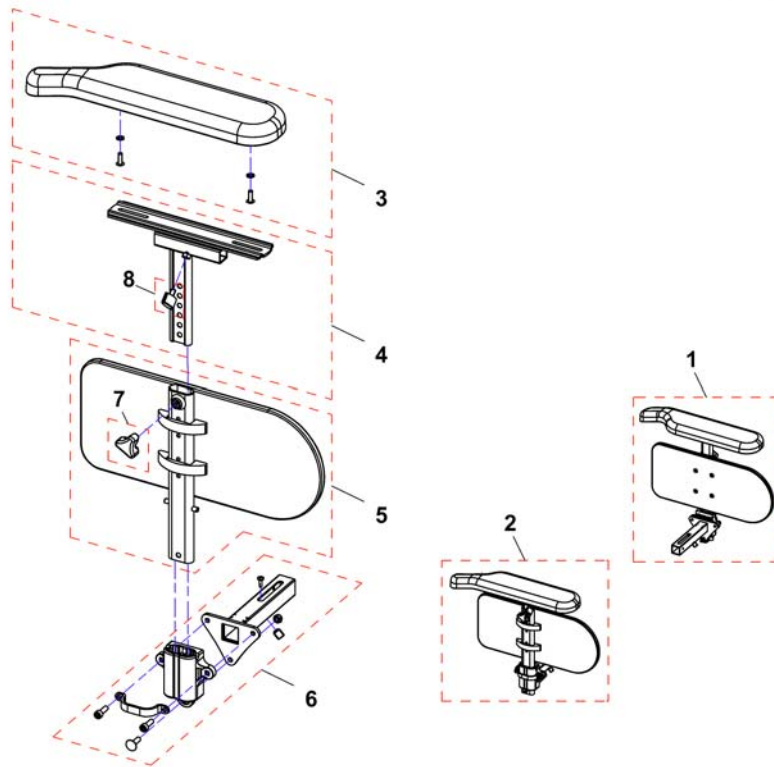

Skirt guard Flip-up armrest

1549094.dwg

Pos.	Part number	Description	Valid from → until	Qty
1	SP1549095	Skirt guard, LH		1
2	SP1549094	Skirt guard, RH		1
3	1415521	Skirtguard LH, cpl.		1
3	1415520	Skirtguard RH, cpl.		1
4	SP1528816	Armrest Bracket RH/LH		1

Armrest for Max Seat

1571916.iso

Pos.	Part number	Description	Valid from → until	Qty
1	-	Armrest long [0670+0649]		1
2	-	Armrest Hemiplegic [0670+0671/0672]		1
3	-	T-Armrest detachable [0606+0649]		1

Armrest long

1552491X.dwg

Pos.	Part number	Description	Valid from → until	Qty
1	SP1552491	Armrest compl. LH		1
2	SP1552492	Armrest compl. RH		1
3	SP1528846	Armpad, Extended (375mm), LH		1
3	SP1528845	Armpad, Extended (375mm), RH		1
4	SP1433317	T-Arm, LH		1
4	SP1433316	T-Arm, RH		1
5	1415521	Skirtguard LH, cpl.		1
5	1415520	Skirtguard RH, cpl.		1
6	SP1525035	Reinforced bracket HD armrest RH/LH		1