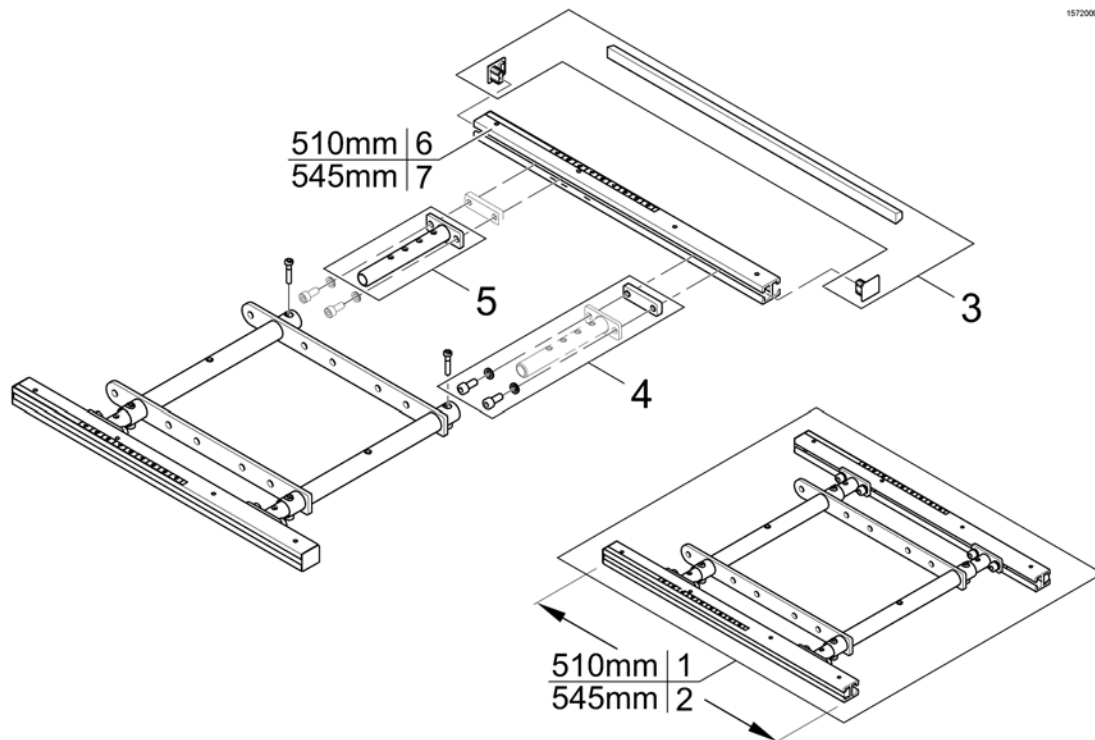

Telescopic Seat Frame for Tilt 12° / 20°

1572009.iss

Pos.	Part number	Description	Valid from → until	Qty
1	SP1572977	Seatframe 510mm, cpl., pre set up to SW 43cm		1
2	SP1582216	Seatframe 545mm, cpl., pre set up to SW 43cm		1
3	SP1571810	Sealing strap with plugs		1
4	SP1571811	Groove stone with mounting parts		1
5	SP1554646	Adjustment Tube		1
6	SP1588443	Seat Rails 510mm (2pcs kit)		1
7	SP1588444	Seat Rails 545mm (2pcs kit)		1