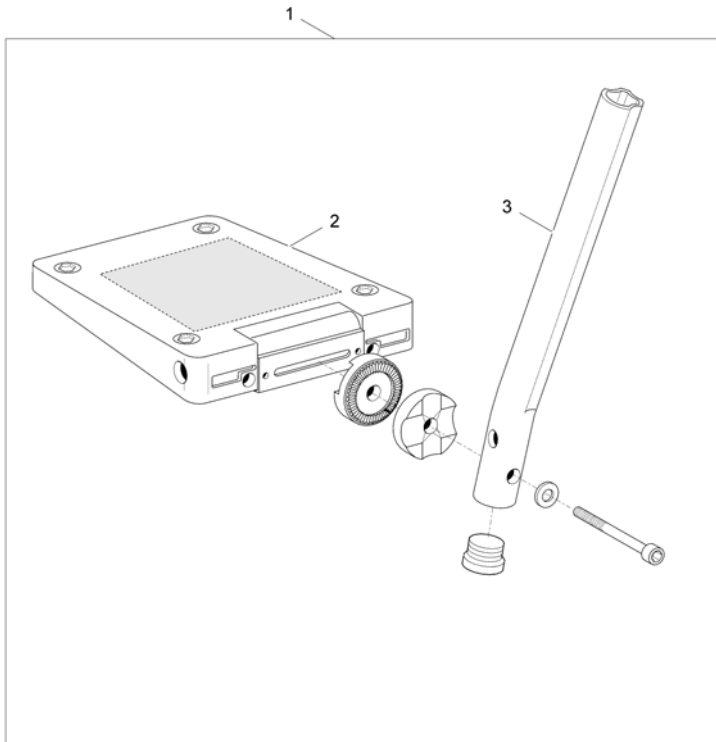

Footplate, depth-, angledadjustable, 80°

1428654X.iso

Pos.	Part number	Description	Valid from → until	Qty
1	1428660	Footrest a&d adjustable, Lh, SW455mm, standard tube, swing away frame		1
1	1428654	Footrest a&d adjustable, Rh, SW455mm, standard tube, swing away frame		1
2	5106594	Footplate 17 aa, Cpl.		1
3	1434561-0010	Footrest Tube, Short		1