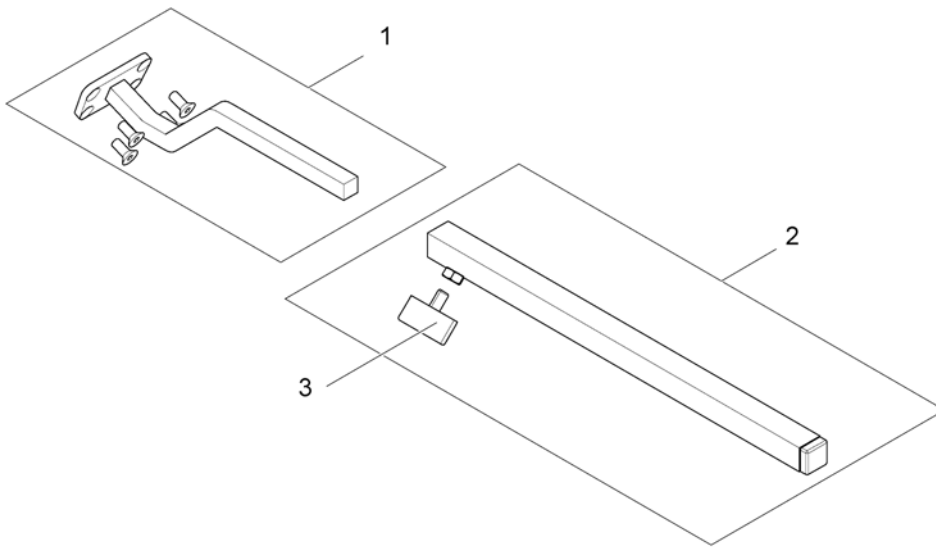

Pos.	Part number	Description	Valid from → until	Qty
1	SP1504822	Remote Support Standard		1
2	SPS183040	Remote Bracket, Standard		1
3	L31001	Wing ScREW M6X10		1