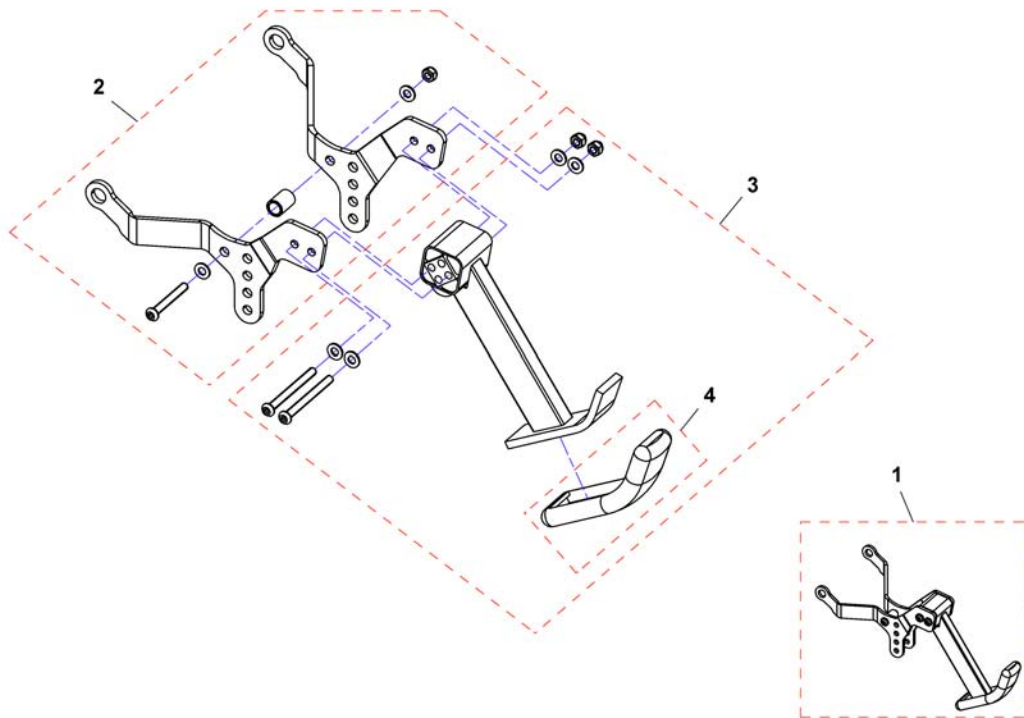

Kerb Rider

1544305X.dwg

Pos.	Part number	Description	Valid from → until	Qty
1	SP1544305	Mounting kit kerb climber, cpl.		1
2	SP1550702	Tilt mounting hardware to adapt kerb climber		1
3	SP1550703	Kerb climber		1
4	B11037B	Rubber Foot		1