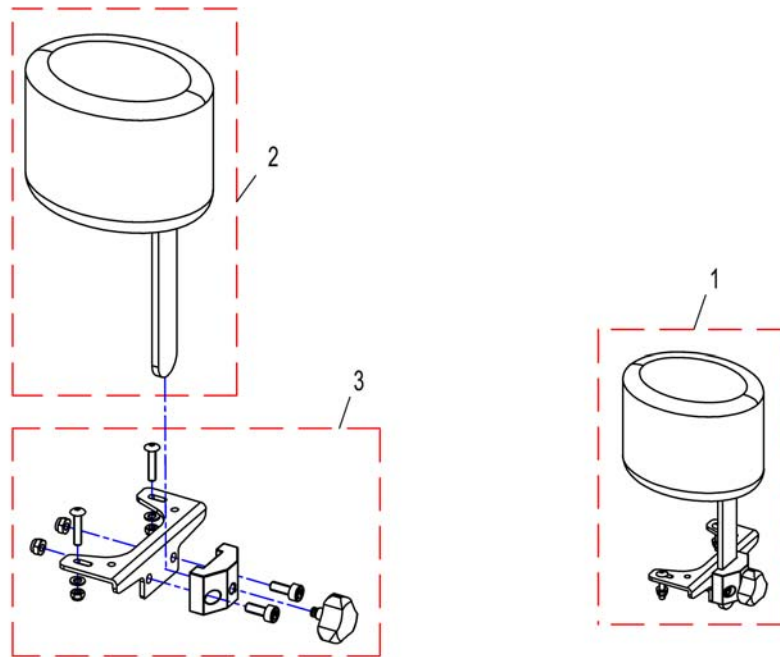

Abduction Cushion

1526960PAC.dwg

Pos.	Part number	Description	Valid from → until	Qty
1	SP1526960	Abduction Cushion. cpl.		1
2	1444172	POMMEL, DARTEX BLACK		1
3	1493099	Holder, cpl.		1