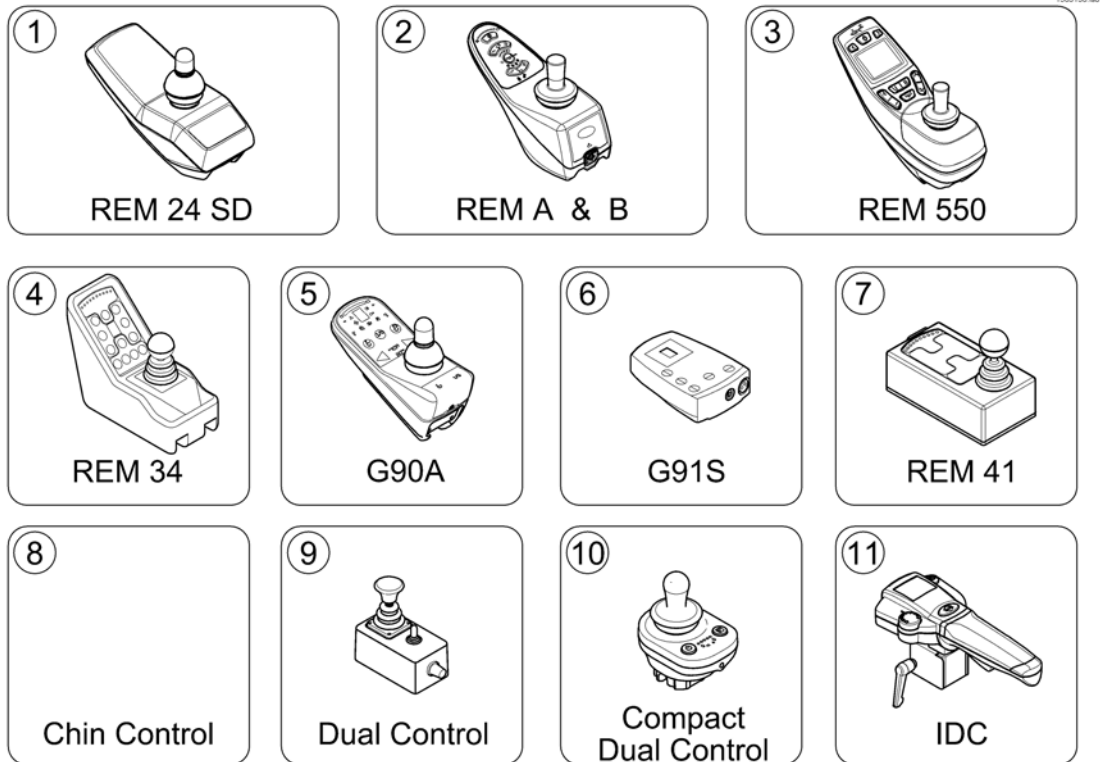

ACS Remote & Brackets

Pos.	Part number	Description	Valid from → until	Qty
1	-	REM 24 SD with brackets <i>[1601/1602]</i>		1
2	-	REM A & B with brackets <i>[1638/1639/1643/1644]</i>		1
3	-	REM 550 with brackets <i>[1617/1618]</i>		1
4	-	REM 34 with brackets <i>[1611]</i>		1
5	-	G90A with brackets <i>[1614/1616]</i>		1
6	-	G91S with brackets <i>[1615]</i>		1
7	-	Centre control REM 41 <i>[1607/1608]</i>		1
8	-	Small Chin Control with brackets <i>[1609]</i>		1
9	-	Dual Control with brackets <i>[1291/1292]</i>	→ 2015-06-30	1
10	-	Compact Dual Control with brackets <i>[1720]</i>	2015-07-01 →	1
11	-	Intuitive Dual Control with brackets <i>[1645]</i>		1