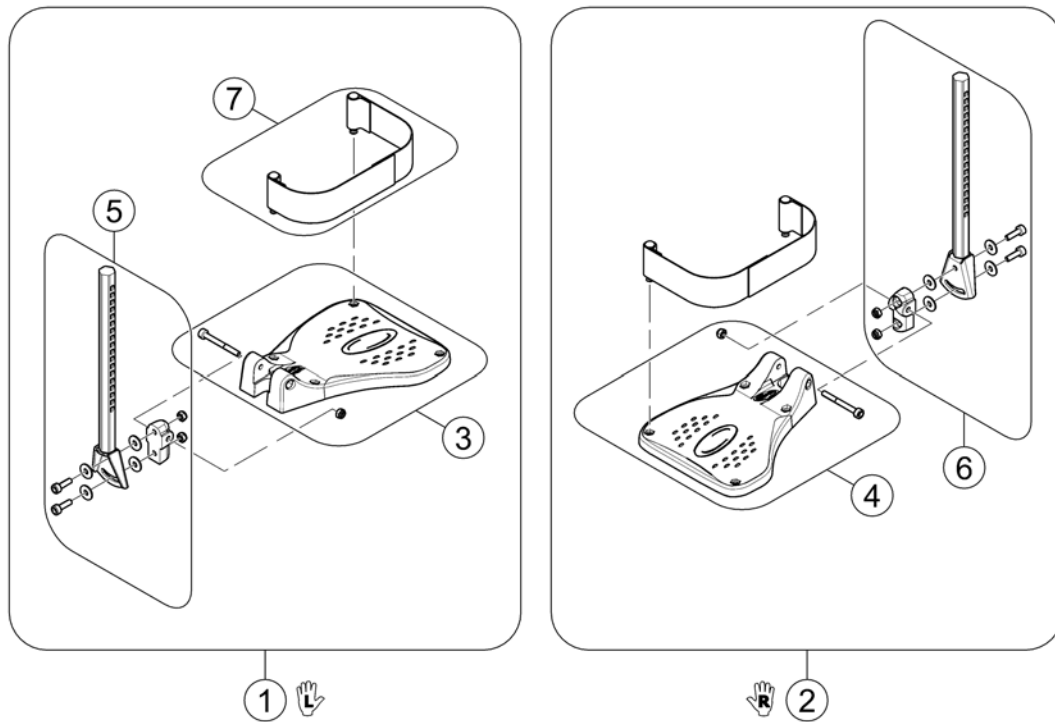

Footrests Vari, Flip-Up & angle adjustable (01.08.10 =>)

Pos.	Part number	Description	Valid from → until	Qty
1	SP1541580	Footplate flip up, angle adjustable, LH, cpl.		1
2	SP1541579	Footplate flip up, angle adjustable, RH, cpl.		1
3	SP1529645	FOOTPLATE LH		1
4	SP1529644	FOOTPLATE RH		1
5	SP1423204	FOOT PLATE TUBE, ANGLE ADJUSTMENT LH CPL.		1
6	SP1423203	FOOT PLATE TUBE, ANGLE ADJUSTMENT RH CPL.		1
7	SP1442467	Heel Strap cpl.		1