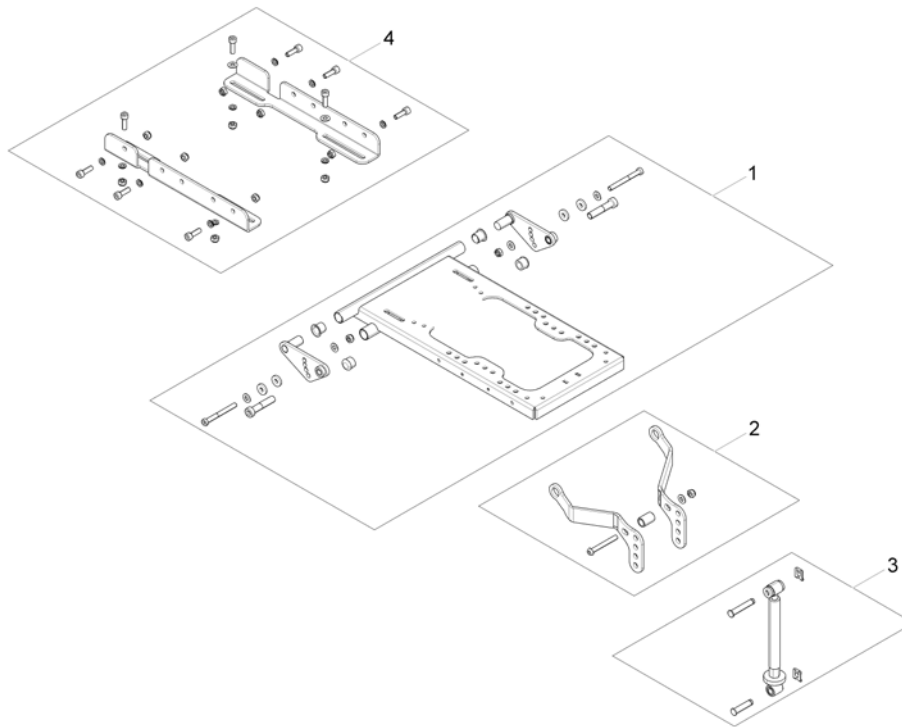

Pos.	Part number	Description	Valid from → until	Qty
1	SP1571990	Seat bracket		1
2	SP1544437	Tilt mounting hardware		1
2	SP1550702	Tilt mounting hardware to adapt kerb climber		1
3	SP1548533	Tilt spindle		1
4	SP1563231	Mounting Rails		1