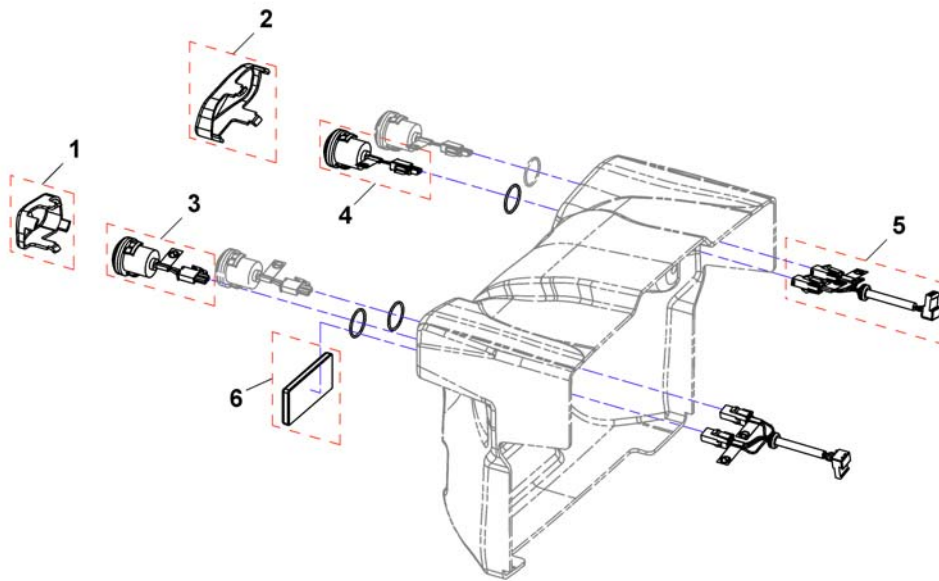

LED-Rearlight

1551403X.dwg

Pos.	Part number	Description	Valid from → until	Qty
1	SP1551208	Lampglass RH		1
2	SP1551209	Lampglass LH		1
3	SP1530287	Turn indicator		1
4	SP1530288	Rear light		1
5	SP1529712	Rear light LED-Cable		1
6	5807542	Reflector angled, red		1