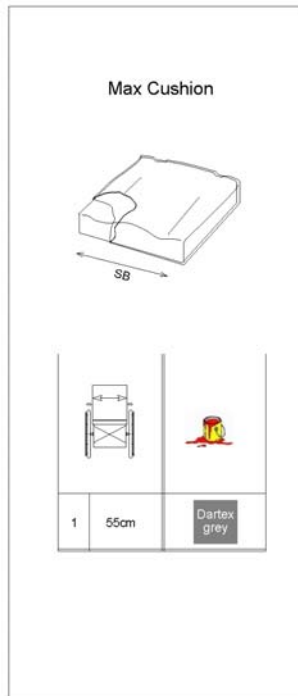

1511723 (en)

Pos.	Part number	Description	Valid from → until	Qty
1	SP1536595	Seat cushion 550 x 635, TR23 [1459]		1