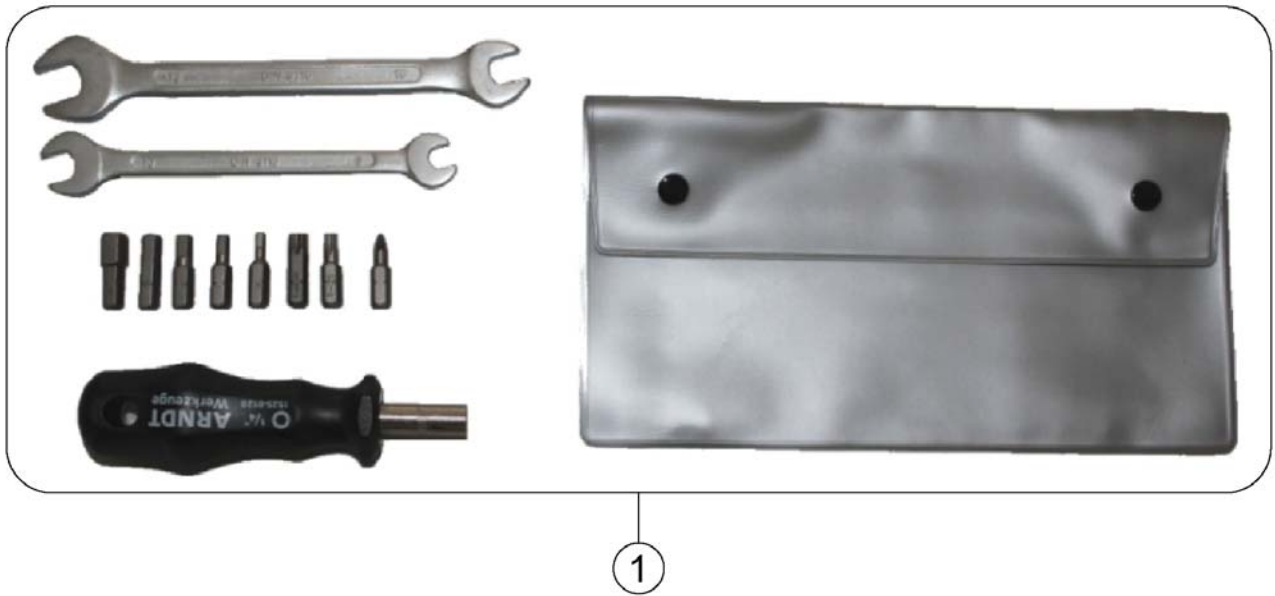

Toolkit

1567260.110

Pos.	Part number	Description	Valid from → until	Qty
1	SP1422868	Toolkit with bag		1