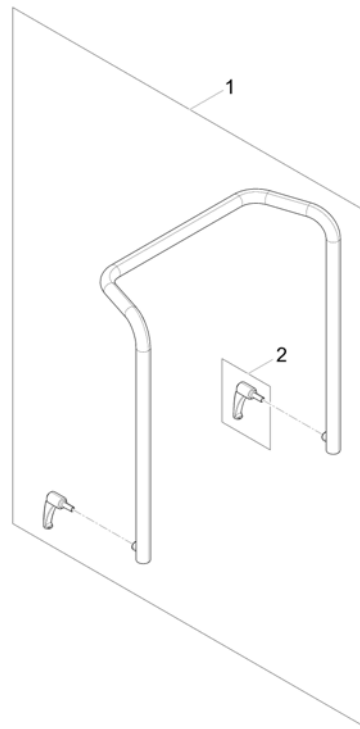

Backrest Frame

1571831.00

Pos.	Part number	Description	Valid from → until	Qty
1	SP1567810	Backrest Frame		1
2	0021-70002	Indexable lever 63mm M8x16		1

Sling Back, tension adjustable

1571829.indd

Pos.	Part number	Description	Valid from → until	Qty
1	SP1567529	Sling Back, tension adjustable & Upholstery, BW 380mm / BH 480mm, cpl.		1
2	SP1567465	Sling Back, tension adjustable & upholstery, BW 430mm / BH 480mm, cpl.		1
3	SP1567530	Sling Back, tension adjustable & upholstery, BW 480mm / BH 480mm, cpl.		1
4	SP1567531	Sling Back, tension adjustable & upholstery, BW 530mm / BH 480mm, cpl.		1
5	SP1567627	Sling Back, tension adjustable & upholstery, BW 380mm / BH 540mm, cpl.		1
6	SP1567746	Sling Back, tension adjustable & upholstery, BW 430mm / BH 540mm, cpl.		1
7	SP1567747	Sling Back, tension adjustable & upholstery, BW 480mm / BH 540mm, cpl.		1
8	SP1567748	Sling Back, tension adjustable & upholstery, BW 530mm / BH 540mm, cpl.		1
9	SP1563563	Backrest upholstery		1
10	SP1563653	Backrest upholstery		1
11	SP1563654	Backrest upholstery		1
12	SP1563655	Backrest upholstery		1
13	SP1571492	Sling back		1
14	SP1571493	Sling back		1
15	SP1571494	Sling back		1
16	SP1571510	Sling back		1