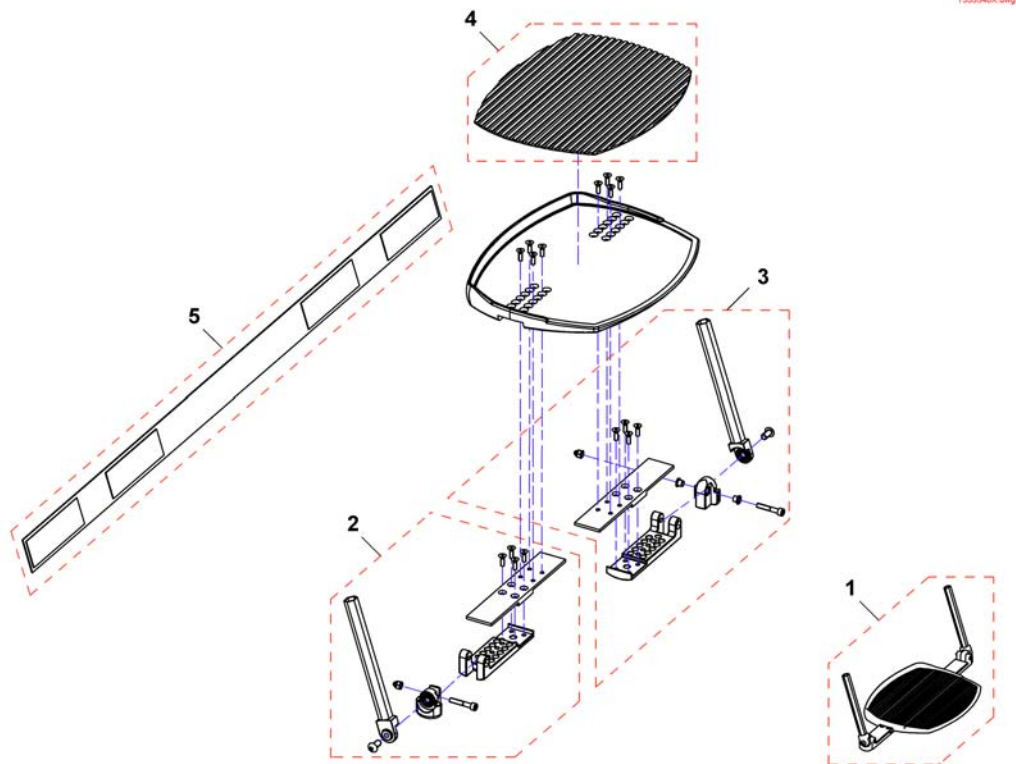

Footboard

1533540X.dwg

Pos.	Part number	Description	Valid from → until	Qty
1	SP1533540	Footboard for Seatwidth 53		1
2	SP1552599	Footboard bracket RH		1
3	SP1552600	Footboard bracket LH		1
4	Z174159	Rubber mat		1
5	SP1552767	Calf strap		1