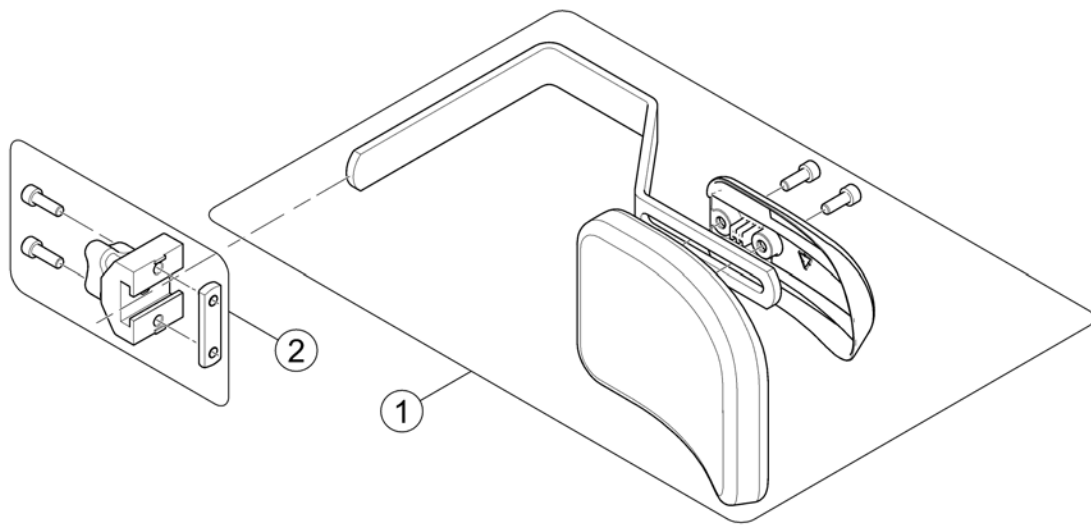

Lateral Support (Dartex)

158860 iso

Pos.	Part number	Description	Valid from → until	Qty
-		Design change on 01. July 2015 - we suggest to change older Supports on both sides.		0
1	SP1588314	Lateral Support, cpl.		1
2	1543574	Locking trunk support		1