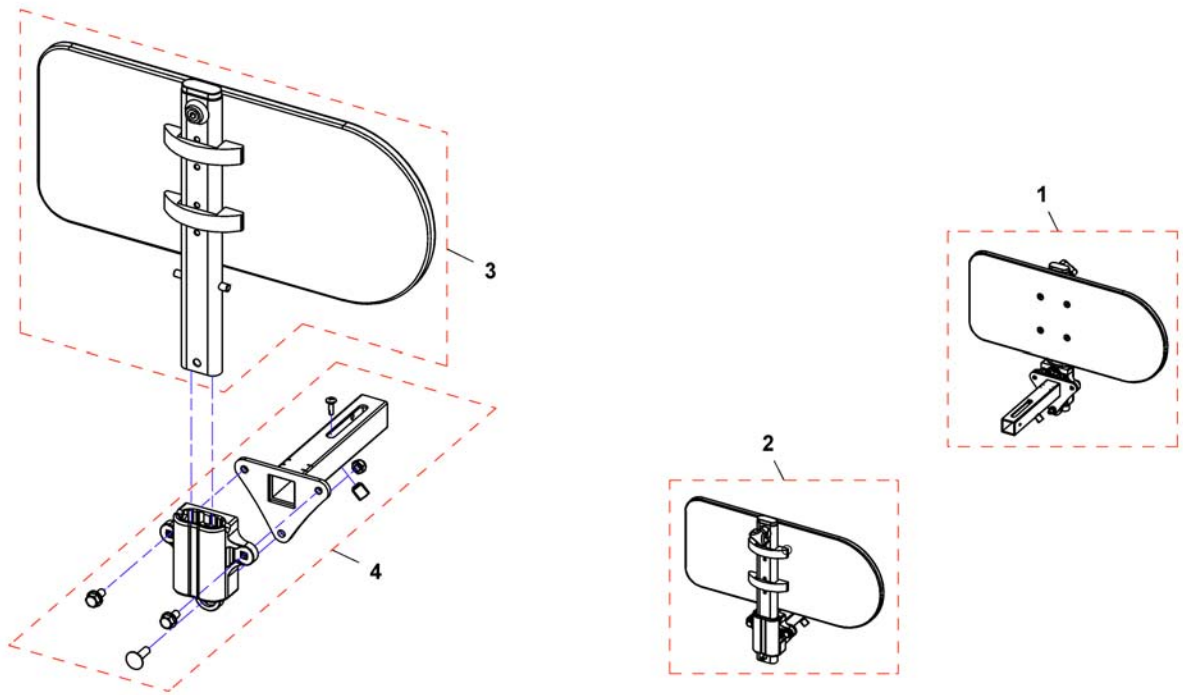

Skirt guard Flip-up armrest

1549094.dwg

Pos.	Part number	Description	Valid from → until	Qty
1	SP1549095	Skirt guard, LH		1
2	SP1549094	Skirt guard, RH		1
3	1415521	Skirtguard LH, cpl.		1
3	1415520	Skirtguard RH, cpl.		1
4	SP1528816	Armrest Bracket RH/LH		1