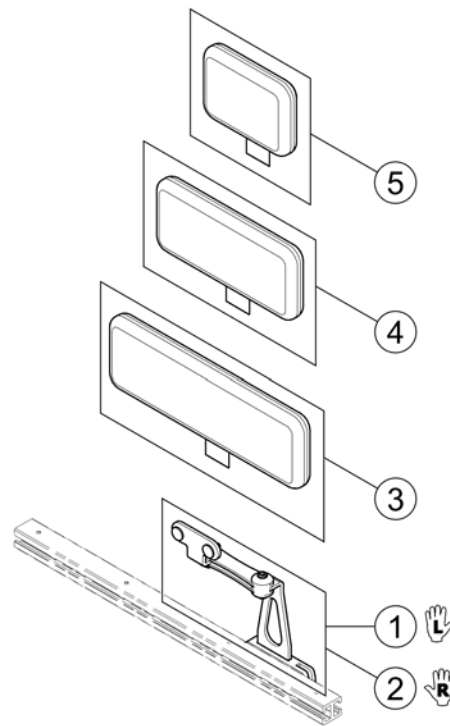

Hip Support

158163 Rev

Pos.	Part number	Description	Valid from → until	Qty
1	SP1584411	Hip Support, Quick Release bracket, LH		1
2	SP1584410	Hip Support, Quick Release bracket, RH		1
3	SP1584414	Hip Support Pad, large (330x100 mm)		1
4	SP1584413	Hip Support Pad, medium (230x100 mm)		1
5	SP1584412	Hip Support Pad, small (140x100 mm)		1