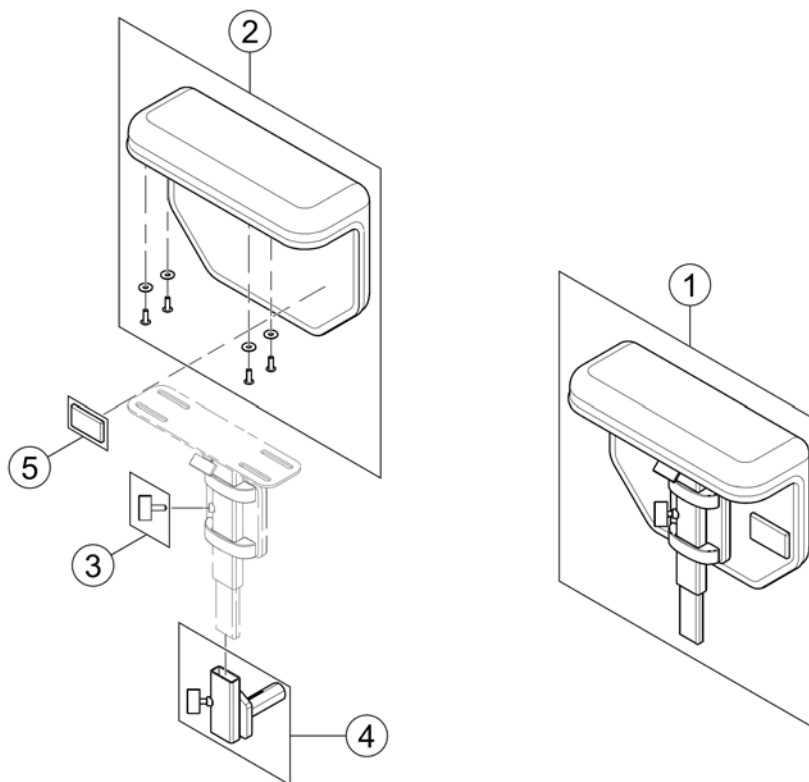

Padded Armrest

1573214.00

Pos.	Part number	Description	Valid from → until	Qty
1	SP1571987	Padded Armrest RH/LH, cpl.		1
2	SP1571962	Armpad, padded - RH/LH with integrated cloth guard		1
3	SPL10024	Wing Screw M6x16		1
4	SP1567749	Siderest Bracket - LH/RH		1
5	SPP31298	Reflector, yellow		1