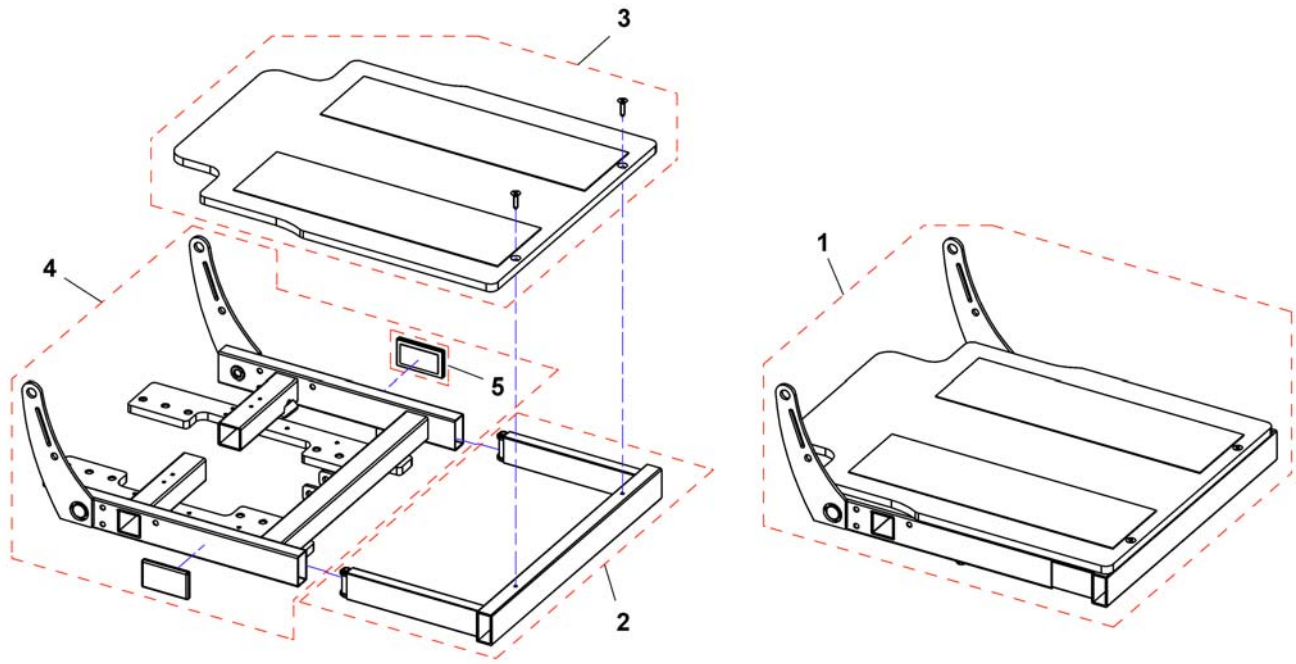

Seat Frame with Plates

15312826.dwg

Pos.	Part number	Description	Valid from → until	Qty
1	SP1551683	Seat frame for 5		1
2	SP1523723	Legrest attachment SW 55		1
3	SP1525083	Seat plate SW 550mm		1
4	SP1544672	Seat frame SW 55		1
5	P31298	Reflector, yellow		1