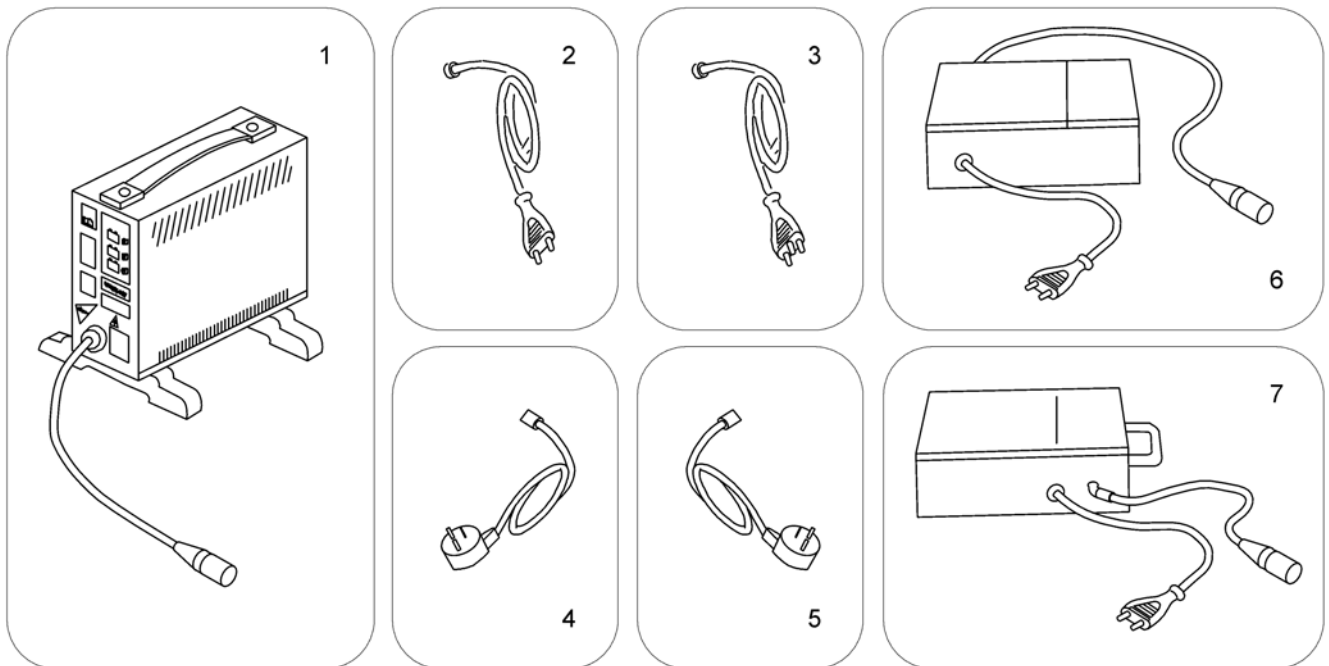

Chargers

1589799.iso

Pos.	Part number	Description	Valid from → until	Qty
1	SPP51981	Charger 8A without Power Cord <i>[1343]</i>		1
2	P21079	Power Cord Continental (Schuko GCB-0401)		1
3	P21080	Power Cord UK (GCB-0403)		1
4	1443841	Power Cord Swiss (black 6A/250V)		1
5	SP1553849	Power Cord Israel (IEC 320 C13 to SI-32)		1
6	SP1545511	Charger 10A incl. Power Cord Continental <i>[1389]</i>		1
7	5813987	Charger 8A (Protectionclass IP54) incl. Power Cord Continental (Sweden only) <i>[1388]</i>		1