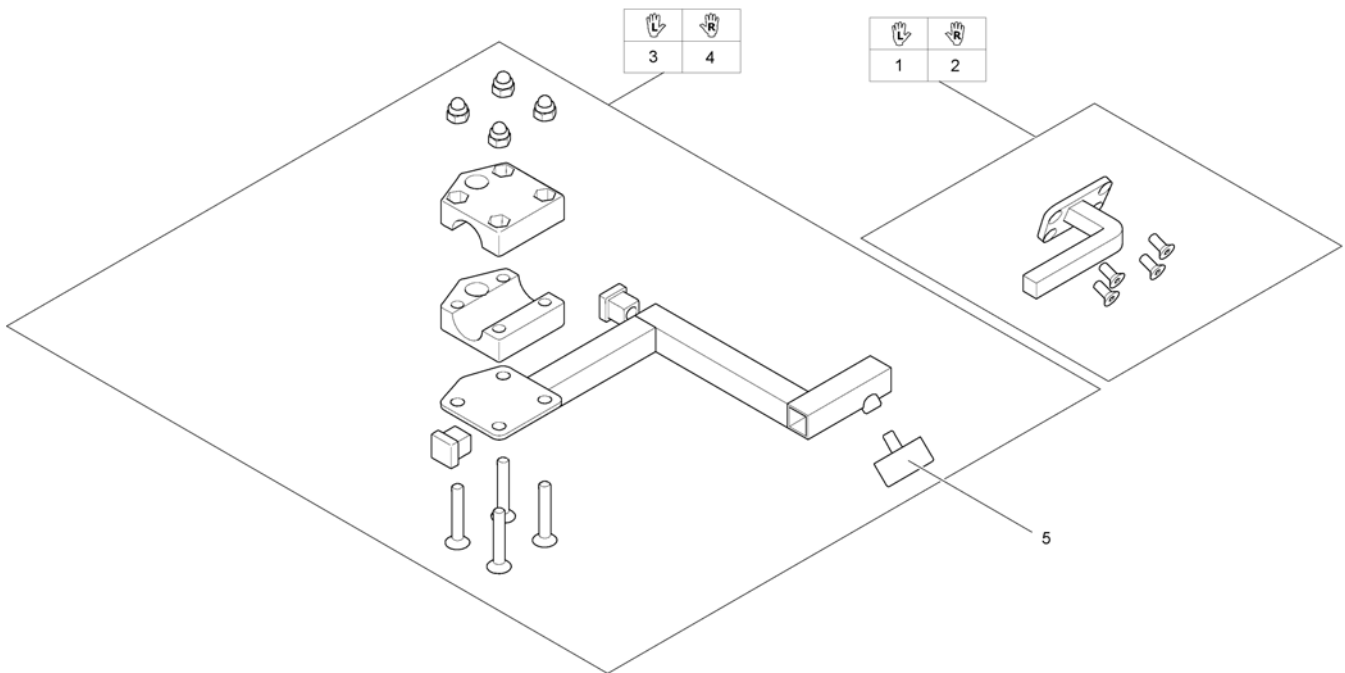

Pos.	Part number	Description	Valid from → until	Qty
1	SP1509435	Remote Support attendant control G90A, LH		1
2	SP1509439	Remote Support attendant control G90A, RH		1
3	SP1422937	Bracket for attendant control LH		1
4	SP1422936	Bracket for attendant control RH		1
5	L31001	Wing ScREW M6X10		1