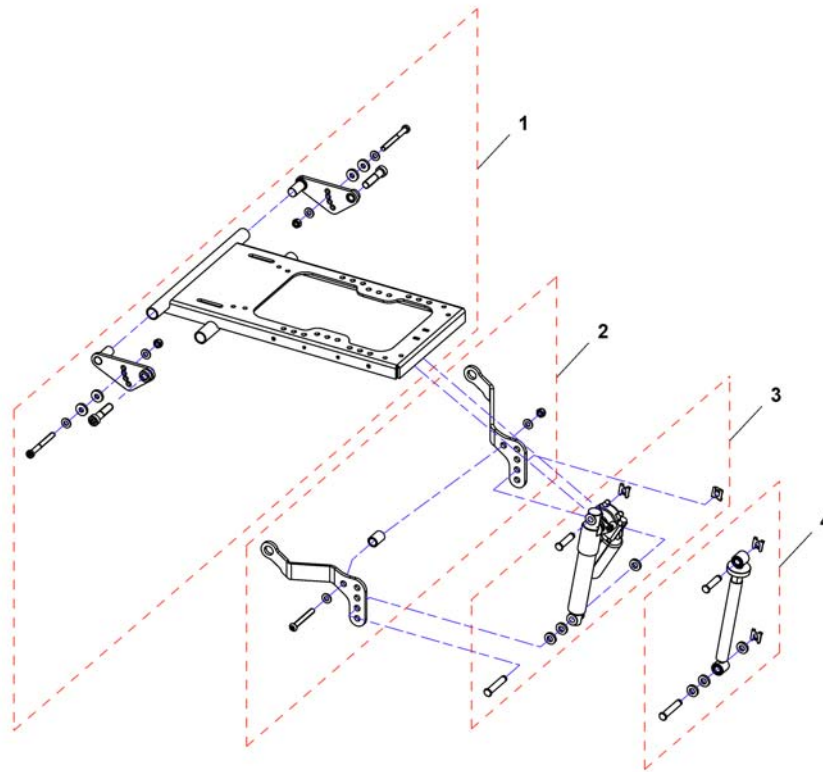

SPOKTE20 160

Pos.	Part number	Description	Valid from → until	Qty
1	-	Standard Seat		1
2	-	Flex2 Seat		1
3	-	Max Seat		1
4	-	Modulite Seat		1

Invacare® Kite | Seat
Standard Seat

1571699.iss

Pos.	Part number	Description	Valid from → until	Qty
1	-	Tilt 12° [1002/1001]		1
2	-	Tilt 12° HD [1002/1001]		1
3	-	Tilt 28° [1014]		1
4	-	Lifter [1021]		1
5	-	Seat Frame & Plate Standard		1
6	-	Seat Cushion [1336/1901]		1

1581881_002

Pos.	Part number	Description	Valid from → until	Qty
1	SP1548532	Seat bracket		1
2	SP1544437	Tilt mounting hardware		1
2	SP1550702	Tilt mounting hardware to adapt kerb climber		1
3	SP1543946	Tilt actuator	→ 2012-09-30	1
3	SP1560776	Tilt actuator	2012-10-01 →	1
3	SP1567927	Tilt actuator <i>For chairs with kerb climber</i>	2012-10-01 →	1
4	SP1548533	Tilt spindle		1
	SP1547305	Extension cable for actuator		1