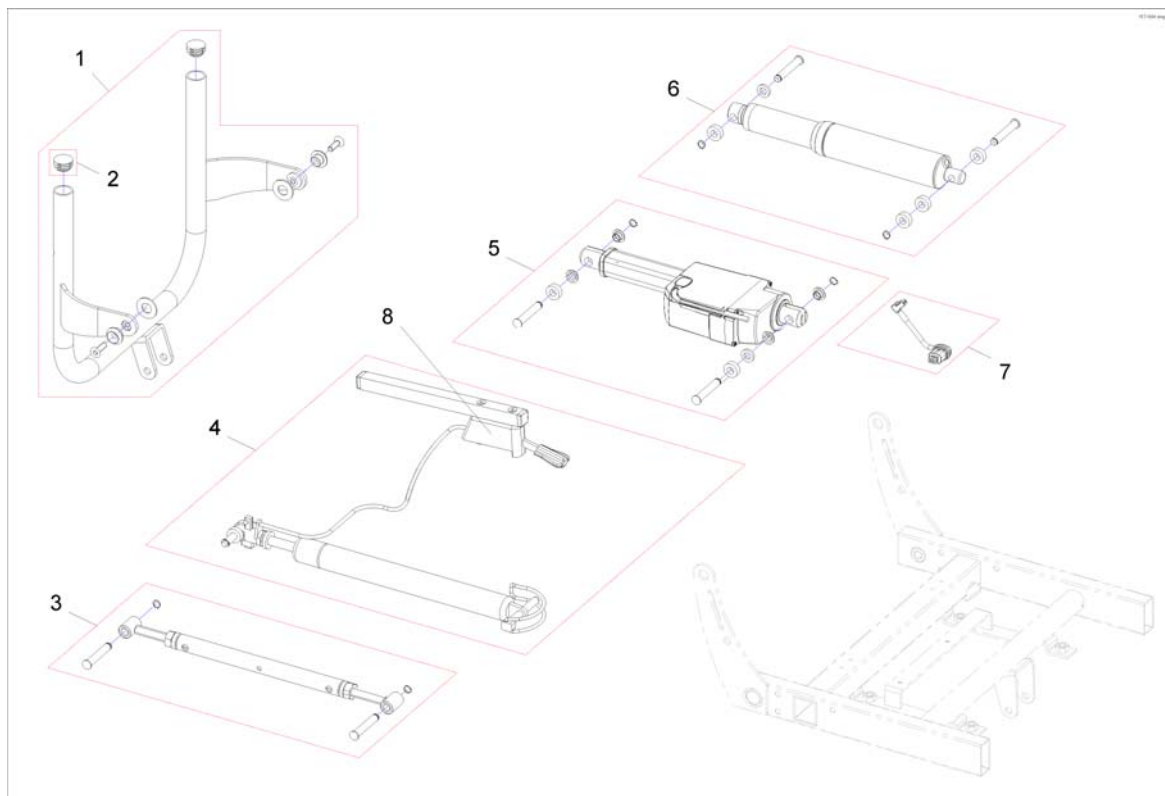

Backrest Recliner

Pos.	Part number	Description	Valid from → until	Qty
1	SP1531265	Backrest Support Flex2, SW 39 cm		1
1	SP1531266	Backrest Support Flex2, SW 44 cm		1
1	SP1531267	Backrest Support Flex2, SW 49 cm		1
2	L01008	Tube End Plug SI 22		1
3	SP1531270	Backrest adjustment, manual [0959]		1
4	SP1552566	Backrest adjustment, pneumatic		1
5	SP1552547	Backrest adjustment, LA23 powered, 30° [0947]	2011-11-09 →	1
6	SP1531268	Backrest adjustment, powered ACS2 [0947]	→ 2011-11-08	1
7	SP1552297	Actuator Cable LA23 Shark (~500mm) [0947]	2011-11-09 →	1
8	N368003	Release Lever		1
	SP1524744	Adaptercable Actuator AMP -> DX2 [0947+1021]		1