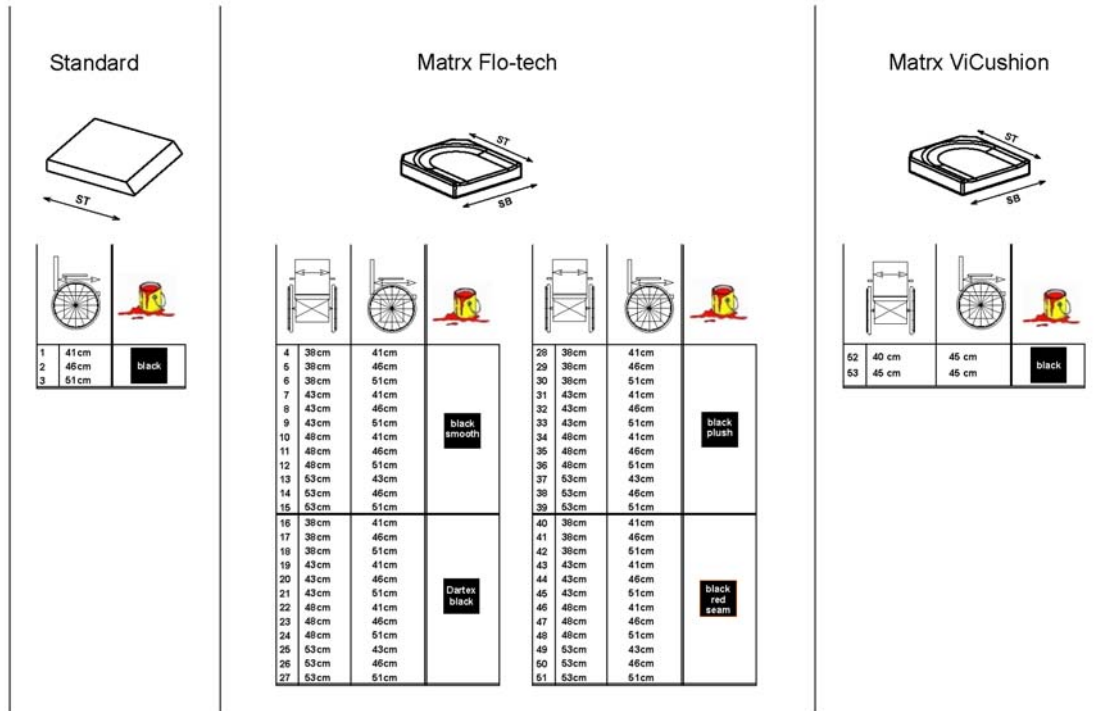

Pos.	Part number	Description	Valid from → until	Qty
1	1420460	Seat Cushion Standard SD 410mm <i>[2141]</i>		1
2	1420461	Seat Cushion Standard SD 460mm <i>[2141]</i>		1
3	1420462	Seat Cushion Standard SD 510mm <i>[2141]</i>		1
4	SPFLB15/16	Flo-Tech Lite 15x16" <i>[2142+2151]</i>		1
5	SPFLB15/18	Seatcushion Easy-Adapt SB38 x ST46cm black smooth <i>[2142+2151]</i>		1
6	SPFLB15/20	Seatcushion Easy-Adapt SB38 x ST51cm black smooth <i>[2142+2151]</i>		1
7	SPFLB17/16	Seatcushion Easy-Adapt SB43 x ST41cm black smooth <i>[2142+2151]</i>		1
8	SPFLB17/18	Seatcushion Easy-Adapt SB43 x ST46cm black smooth <i>[2142+2151]</i>		1
9	SPFLB17/20	Seatcushion Easy-Adapt SB43 x ST51cm black smooth <i>[2142+2151]</i>		1
10	SPFLB19/16	Seatcushion Easy-Adapt SB48 x ST41cm black smooth <i>[2142+2151]</i>		1
11	SPFLB19/18	Seatcushion Easy-Adapt SB48 x ST46cm black smooth <i>[2142+2151]</i>		1
12	SPFLB19/20	Flo-Tech Lite 19x20" <i>[2142+2151]</i>		1
13	SPFCB21/17	Flo-Tech Contour 21x17" <i>[2142+2151]</i>		1
14	SPFCB21/18	Flo-Tech Contour 21x18" <i>[2142+2151]</i>		1
15	SPFCB21/20	Flo-Tech Contour 21x20" <i>[2142+2151]</i>		1
16	SP1529546-TR26	seat cushion Flo-tech Lite SW 38 x SD 41 Dartex black <i>[2142+2152]</i>		1
17	SP1529547-TR26	seat cushion Flo-tech Lite SW 38 x SD 46 Dartex black <i>[2142+2152]</i>		1
18	SP1529548-TR26	seat cushion Flo-tech Lite SW 38 x SD 51 Dartex black <i>[2142+2152]</i>		1