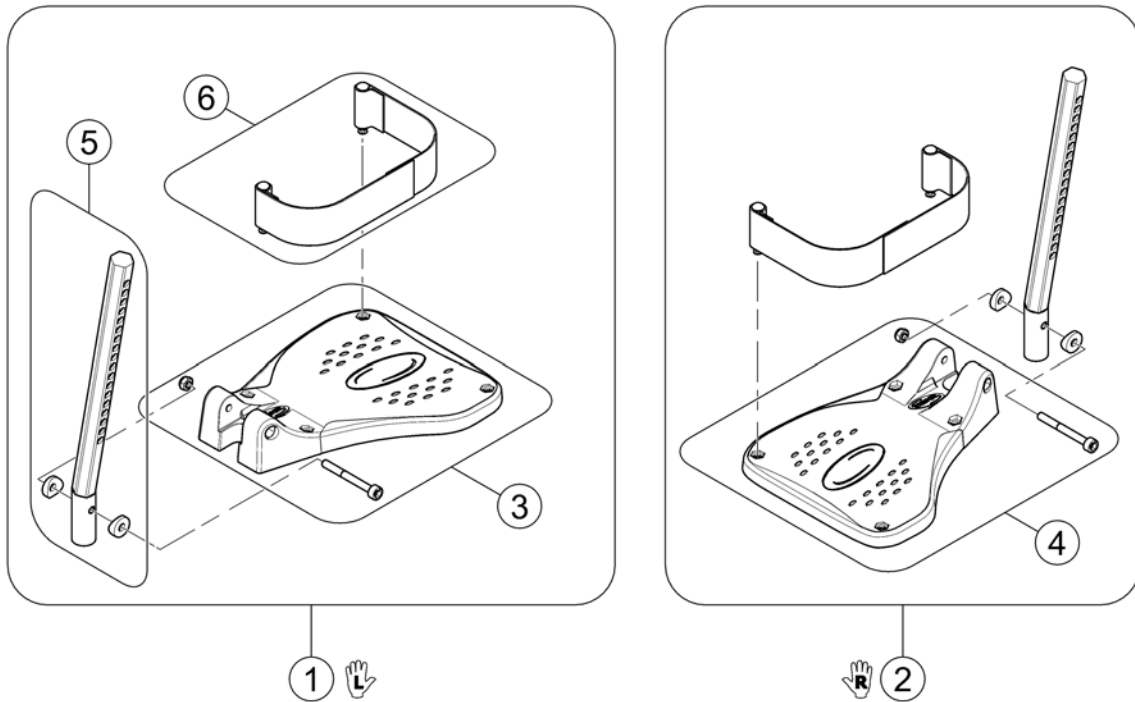

Footrests Vari, Flip-Up (01.08.10 =>)

152964X.jpg

Pos.	Part number	Description	Valid from → until	Qty
1	SP1541575	Footplate flip up, LH, cpl.		1
2	SP1541574	Footplate flip up, RH, cpl.		1
3	SP1529645	FOOTPLATE LH		1
4	SP1529644	FOOTPLATE RH		1
5	SP1543045	Plug-in tube LH/RH		1
6	SP1442467	Heel Strap cpl.		1