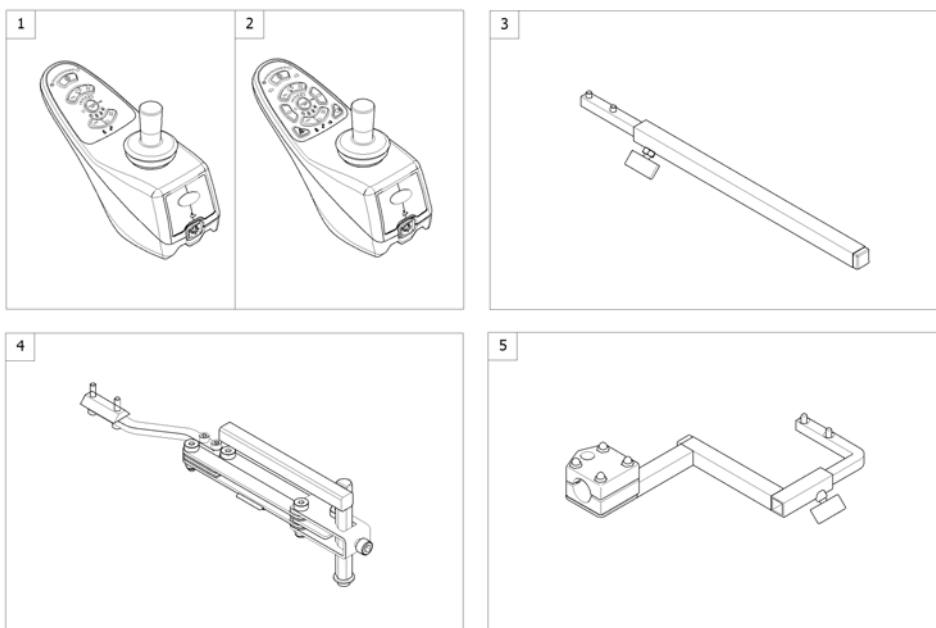

REM A & B with brackets

1562687.iss

Pos.	Part number	Description	Valid from → until	Qty
1	SP1523440	Remote "REM A" <i>[1638/1643]</i>		1
2	SP1523445	Remote "REM B" <i>[1639/1644]</i>		1
3	-	Remote Bracket Standard <i>[1638/1639+1207/1208]</i>		1
4	-	Remote Bracket Swing away & height adjust. <i>[1638/1639+1707/1708]</i>		1
5	-	Remote Bracket Attendant <i>[1643/1644+1207/1208]</i>		1