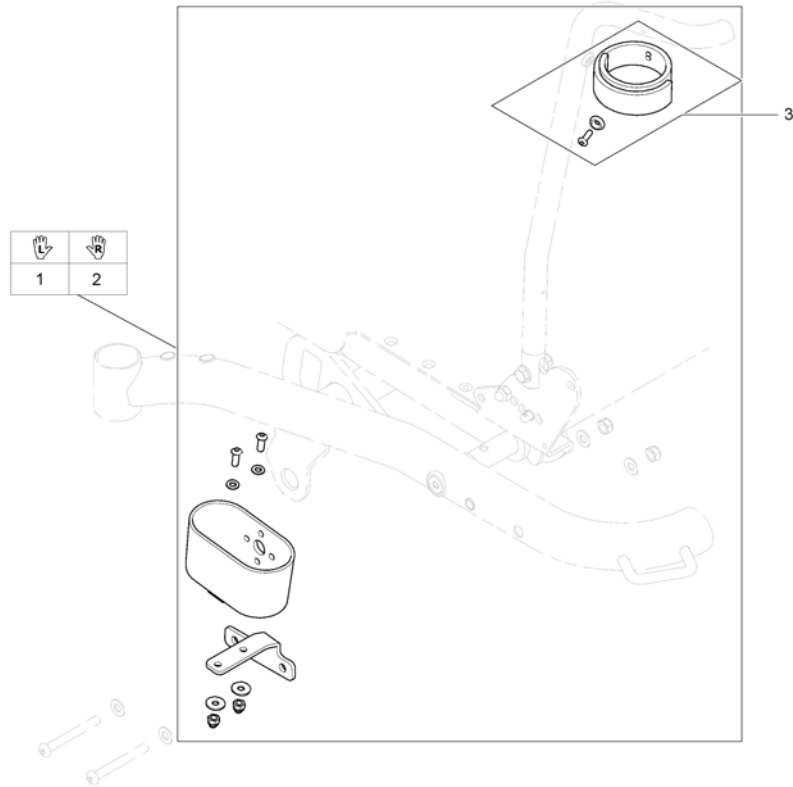

Cane holder (Std., Flex2, Max Seat)

1567253.iso

Pos.	Part number	Description	Valid from → until	Qty
1	SP1528488	Cane Holder cpl		1
2	SP1531230	Cane Holder cpl		1
3	SP1420493	Belt for caneholder		1