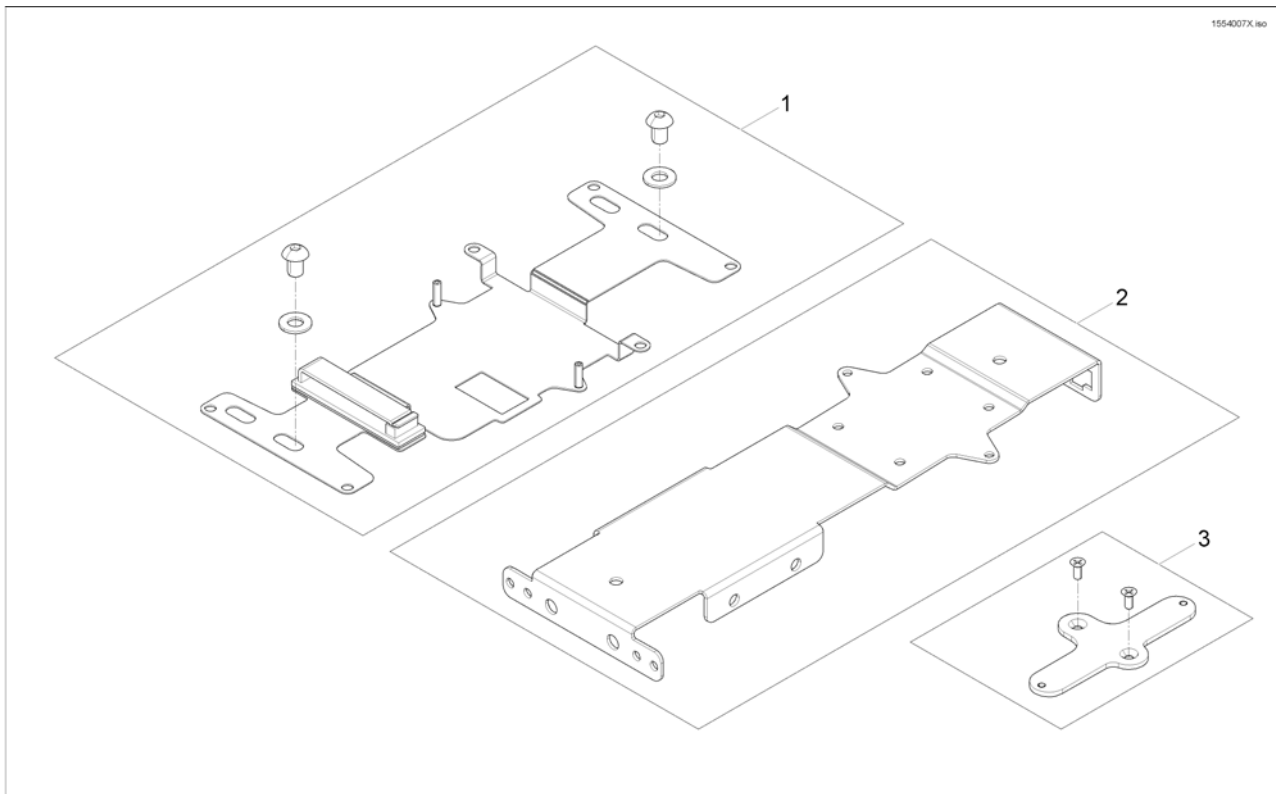

ACT-Brackets

Pos.	Part number	Description	Valid from → until	Qty
1	SP1569960	ACT bracket		1
2	SP1564650	Multi support bracket		1
3	SP1554007	ACT cross bracket		1