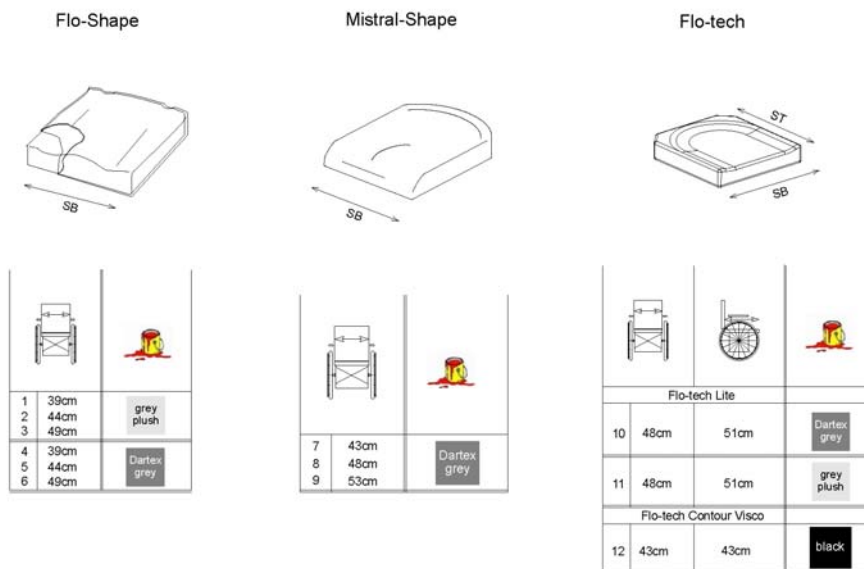

Seat cushion

1511708 (en)

Pos.	Part number	Description	Valid from → until	Qty
1	1508054	Flo-Shape cushion SW 355 x SD 535 Grey plush [1464+0289]		1
2	1508056	Flo-Shape cushion SW 405 x SD 535 Grey plush [1465+0289]		1
3	1508058	Flo-Shape cushion SW 455 x SD 535 Grey plush [1466+0289]		1
4	1508053	Flo-Shape cushion SW 355 x SD 535 Dartex [1464+0278]		1
5	1508055	Flo-Shape cushion SW 405 x SD 535 Dartex [1465+0278]		1
6	1508057	Flo-Shape cushion SW 455 x SD 535 Dartex [1466+0278]		1
7	1435856	SEAT CUSHION 365X490, MISTRAL2, DARTEX GREY [1470]		1
8	1435857	SEAT CUSHION 415X490, MISTRAL2, DARTEX GREY [1321]		1
9	1435858	SEAT CUSHION 465X490, MISTRAL2, DARTEX GREY [1471]		1
10	SP1525259-0232	Easy-Adapt cushion (Flo-tech Lite) SW 48 x SD 51cm Dartex [1978+0278]		1
11	SP1525259-0237	Easy-Adapt cushion (Flo-tech Lite) SW 48 x SD 51cm Grey Plush [1978+0289]		1
12	1501113	Seat Cushion Flo-tech Contour Visco SW 43cm x SD 43cm [1901]		1