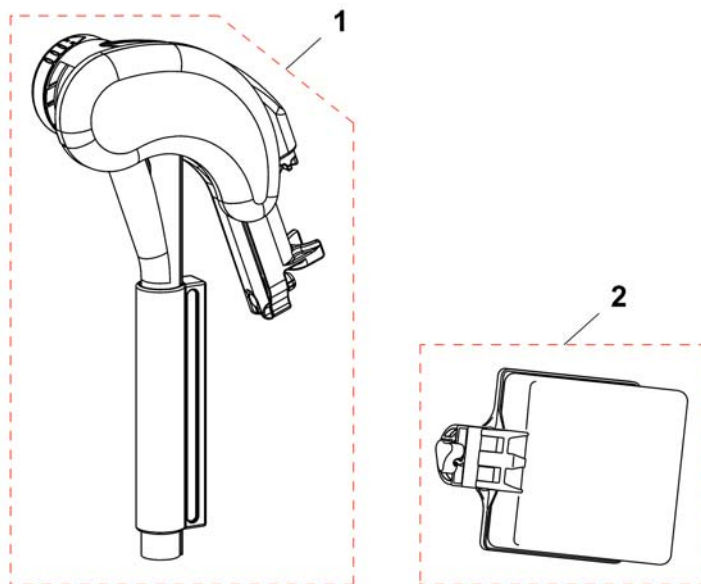

Invacare® Kite | Legrests / Hangers
Hanger, Std. 80° (=> 30.06.15)

1493054PAC.kim

Pos.	Part number	Description	Valid from → until	Qty
1	SP1493055	Hanger 80°, Fixed		1

Hanger, manually height adjustable

1513006.dwg