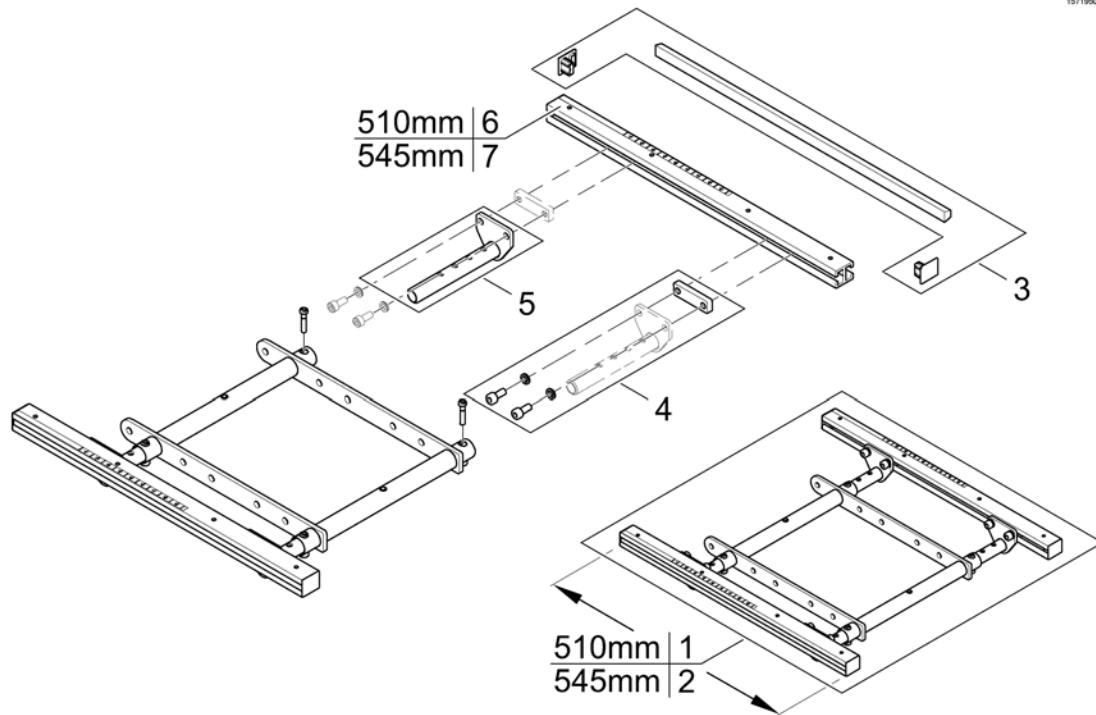

Telescopic Seat Frame for Tilt 12° / 20°

1571950.kim

Pos.	Part number	Description	Valid from → until	Qty
1	SP1572978	Seatframe 510mm, cpl., pre set up to SW 43cm		1
2	SP1582217	Seatframe 545mm, cpl., pre set up to SW 43cm		1
3	SP1571810	Sealing strap with plugs		1
4	SP1571811	Groove stone with mounting parts		1
5	SP1555400	Adjustment Tube		1
6	SP1588443	Seat Rails 510mm (2pcs kit)		1
7	SP1588444	Seat Rails 545mm (2pcs kit)		1