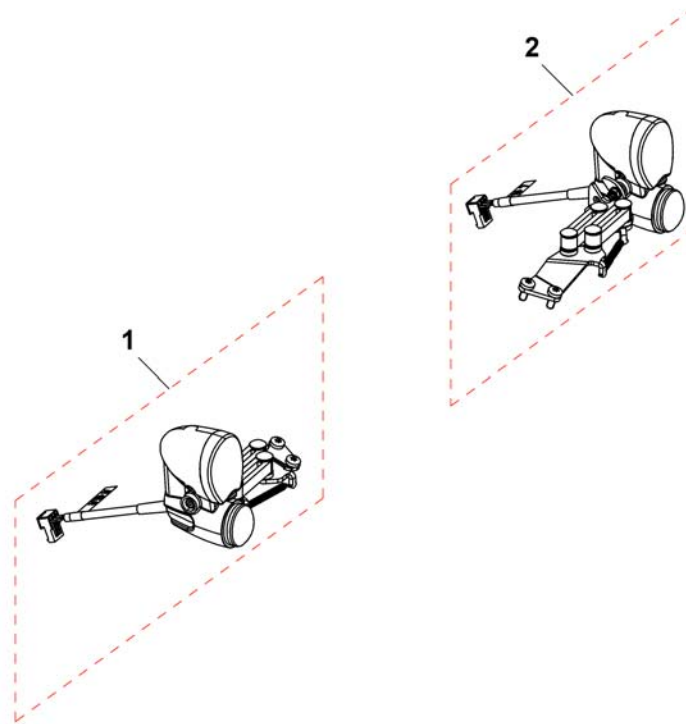

LED-Frontlight

162026-04g

Pos.	Part number	Description	Valid from → until	Qty
1	SP1552489	Frontlight, LED, RH		1
2	SP1552437	Frontlight, LED, LH		1