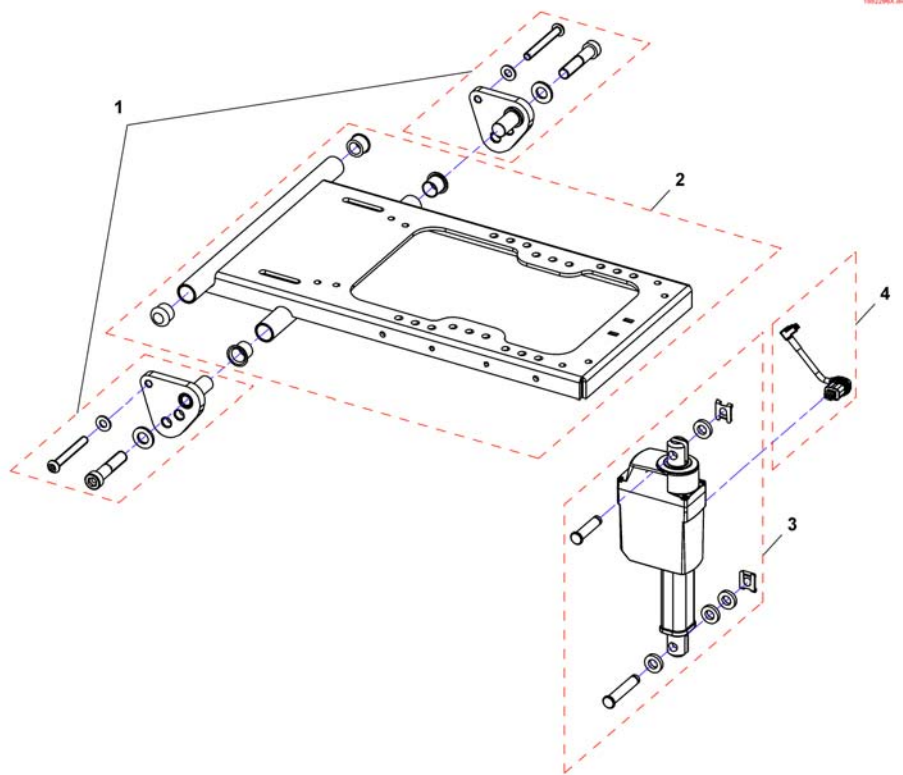

Tilt 20°

1552968.dwg

Pos.	Part number	Description	Valid from → until	Qty
1	SP1553666	Tilt adjustment bracket		1
2	SP1553667	Seat bracket		1
3	SP1553668	Actuator LA23, cpl.		1
4	SP1553669	Actuator cable		1