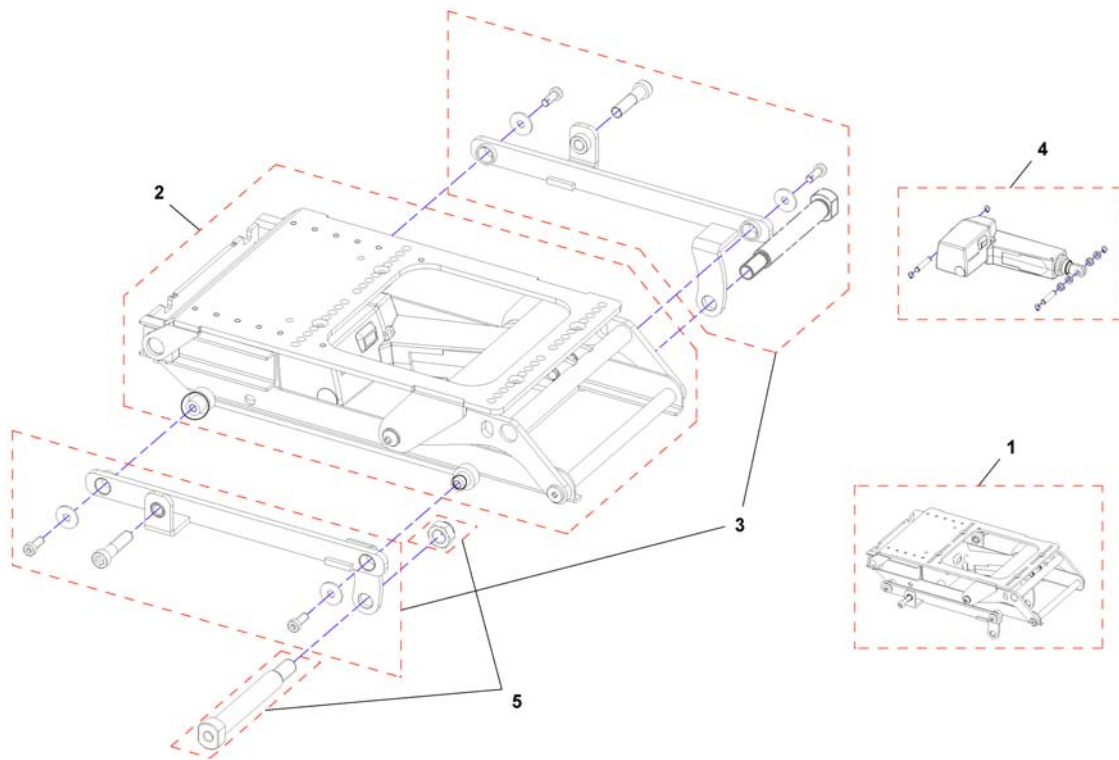

1581881_002

Pos.	Part number	Description	Valid from → until	Qty
1	SP1548532	Seat bracket		1
2	SP1544437	Tilt mounting hardware		1
2	SP1550702	Tilt mounting hardware to adapt kerb climber		1
3	SP1543946	Tilt actuator	→ 2012-09-30	1
3	SP1560776	Tilt actuator	2012-10-01 →	1
3	SP1567927	Tilt actuator <i>For chairs with kerb climber</i>	2012-10-01 →	1
4	SP1548533	Tilt spindle		1
	SP1547305	Extension cable for actuator		1

Tilt 12° HD

1548533.dwg

Pos.	Part number	Description	Valid from → until	Qty
1	SP1548532	Seat bracket		1
2	SP1544437	Tilt mounting hardware		1
2	SP1550702	Tilt mounting hardware to adapt kerb climber		1
3	SP1543946	Tilt actuator		1
4	SP1548533	Tilt spindle		1