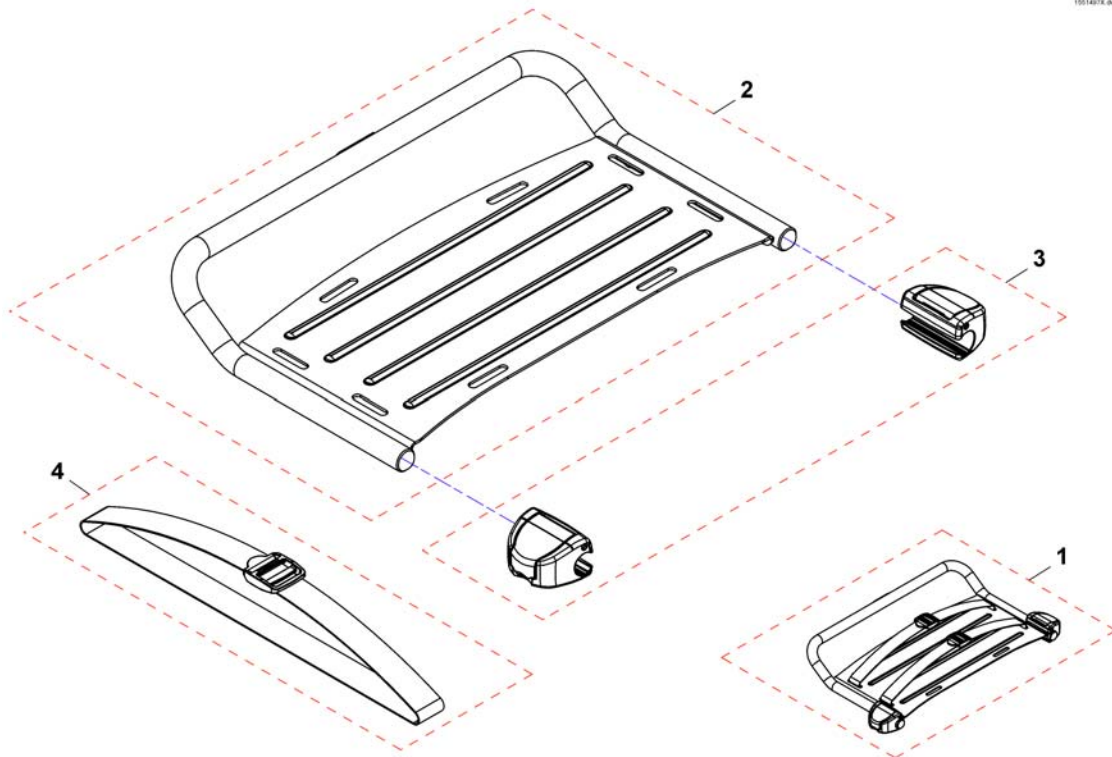

Luggage Rack

1551407X.dwg

Only for chairs without lights, or with LED lights.

Pos.	Part number	Description	Valid from → until	Qty
1	SP1551619	Luggage rack cpl.		1
2	SP1551497	Luggage rack		1
3	SP1556240	Luggage rack bracket		1
4	F384020	Lashing strap		1