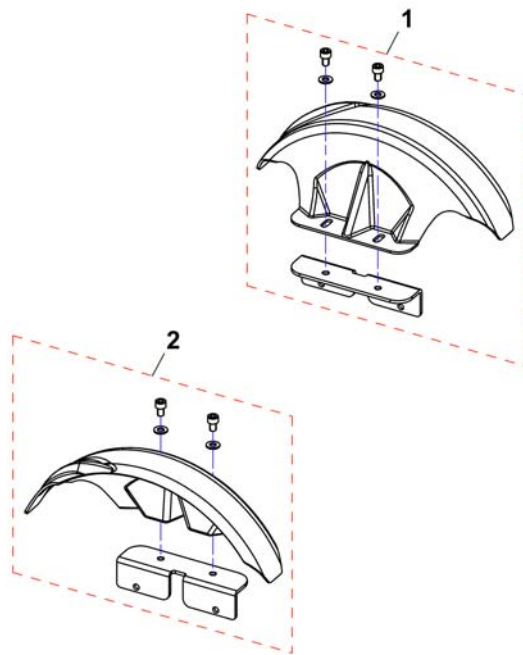

1546906X.dwg

Pos.	Part number	Description	Valid from → until	Qty
1	SP1546321	Mud guard, cpl., LH		1
2	SP1546320	Mud guard, cpl., RH		1