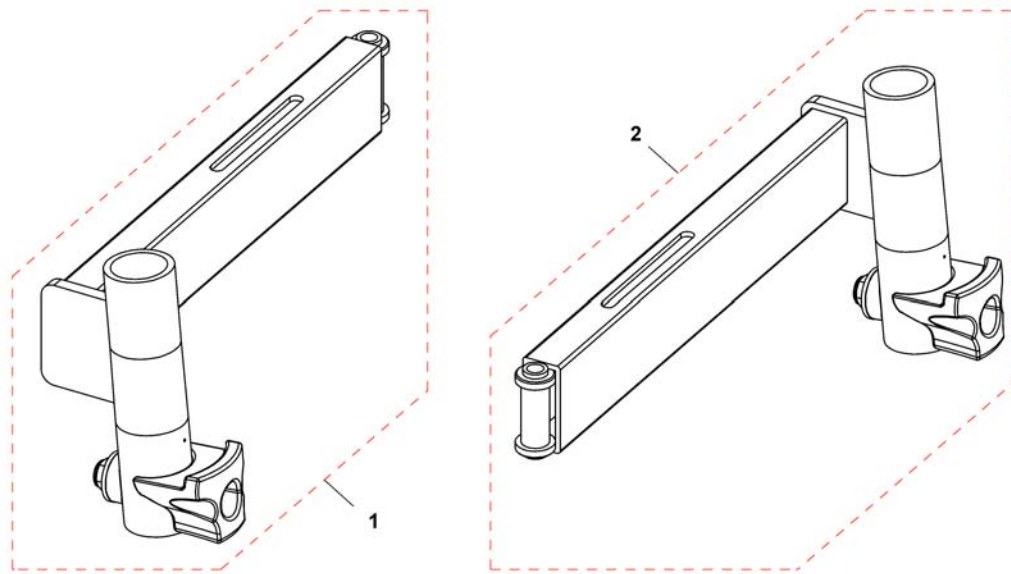

Legrest Support, 80° & man. elevating - Flex-2 & Max Seat

1527089PAC.dwg

Pos.	Part number	Description	Valid from → until	Qty
1	SP1533502	Legrest support RH <i>we recommend to exchange the hangers by pairs for products built before 01.01.12, because of new design.</i>		1
2	SP1533503	Legrest support LH <i>we recommend to exchange the hangers by pairs for products built before 01.01.12, because of new design.</i>		1
-	SP1589136	Kit, Support Nose	→ 2015-06-30	1
-	SP1588726	Kit, Support Nose	2015-07-01 →	1