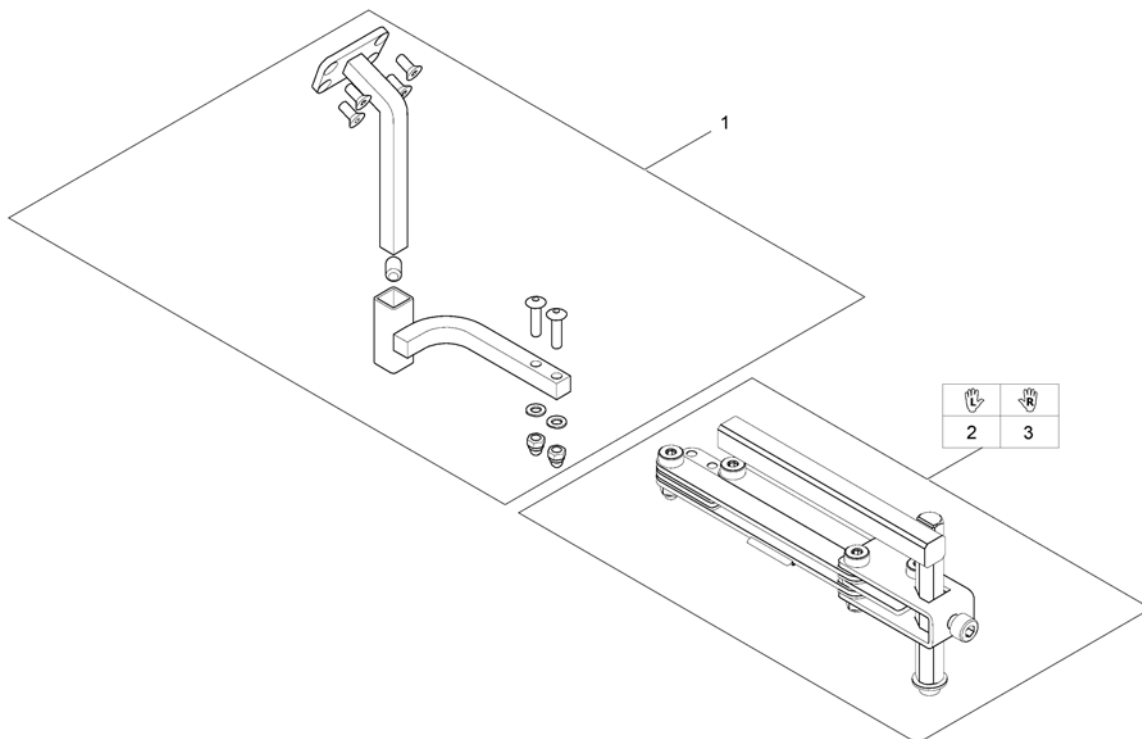

Remote Bracket Swing away & height adjust.

1560310.iso

Pos.	Part number	Description	Valid from → until	Qty
1	SP1517352	Remote Support for Bracket height adjustable and swing away		1
2	SP1496249	Remote bracket, height adjustable & swing away, LH		1
3	SP1496248	Remote bracket, height adjustable & swing away, RH		1