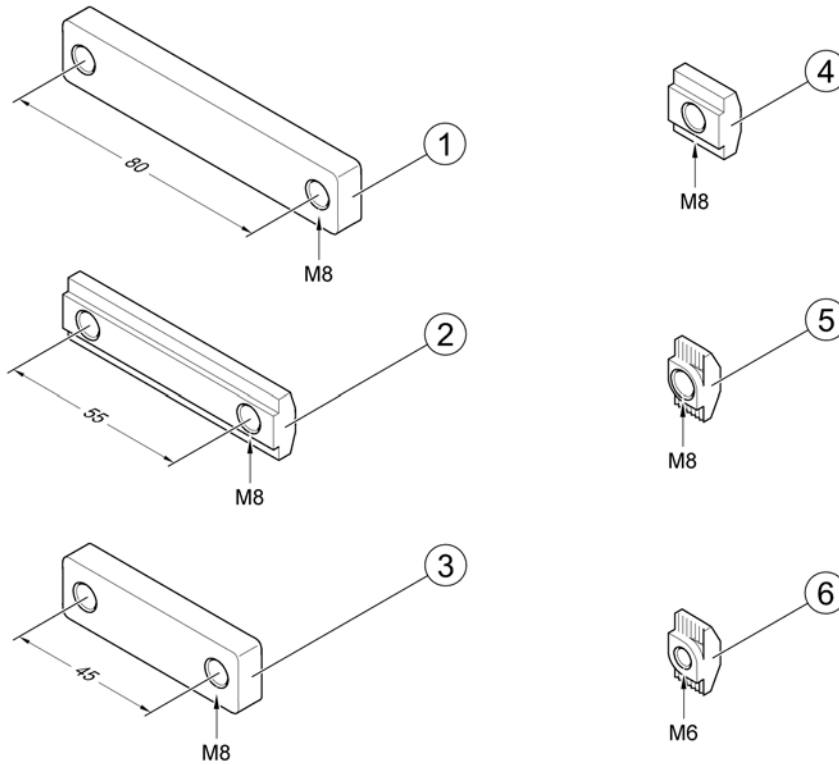

T-Nuts for Accessories Modulite Seat

157-4067 Rev

Pos.	Part number	Description	Valid from → until	Qty
1	SP1556401	T-Nut, hole distance 80mm, 2x M8		1
2	SP1572444	T-Nut, hole distance 55mm, 2x M8		1
3	SP1555168	T-Nut, hole distance 45mm, 2x M8		1
4	SP1557341	T-Nut, 1x M8		1
5	SP1573158	T-Nut, 1x M8		1
6	SP1573721	T-Nut, 1x M6		1