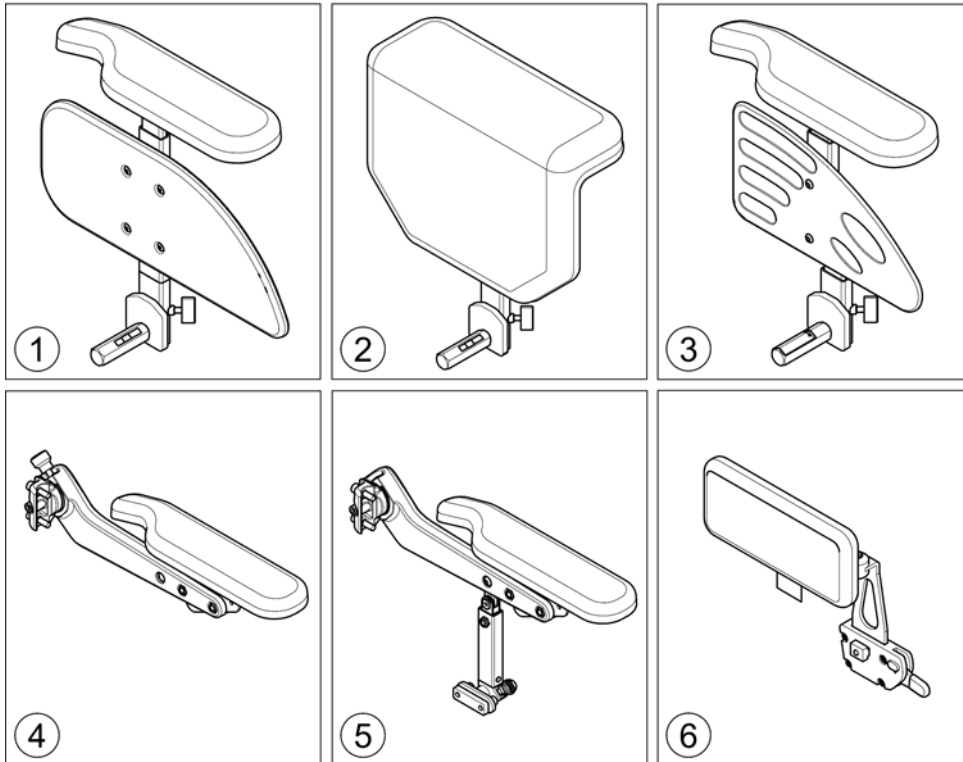

Armrests for Modulite Seat

1571738.000

Pos.	Part number	Description	Valid from → until	Qty
1	-	T-Armrest [2191+2195/2196/2197]		1
2	-	Padded Armrest [2198]		1
3	-	Inrigged Armrest [2183+2195/2196/2197/2199]		0
4	-	Flip-Up Armrest [2193+2195/2196/2197/2199]		0
5	-	Following Armrest [2192/2194+2195/2196/2197/2199]		0
6	-	Hip Support [2184/2185/2186/2187/2188/2189]		0