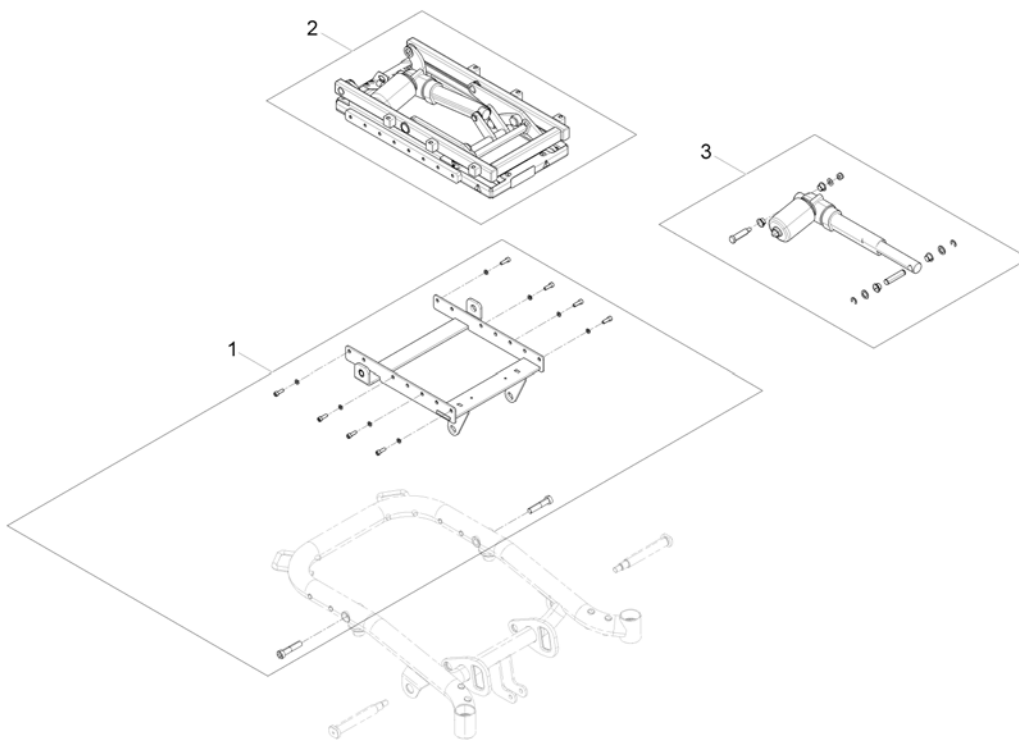

1571872.00

Pos.	Part number	Description	Valid from → until	Qty
1	SP1571705	Lifter- / Tilt bracket		1
2	SP1558714	Tilt unit		1
3	SP1571809	Actuator		1
-	SP1577616	Adapter Cable		1