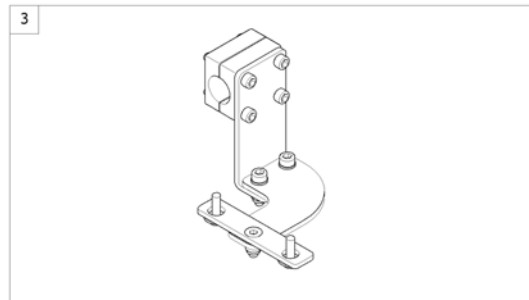

Dual Control with brackets

1574292 iso

Pos.	Part number	Description	Valid from → until	Qty
1	6001425	ACS dual control <i>[1291/1292]</i>		1
2	-	Remote Bracket Dual Control for Standard-/Flex2-/Max-Seat		1
3	-	Remote Bracket Dual Control for Modulite Seat		1