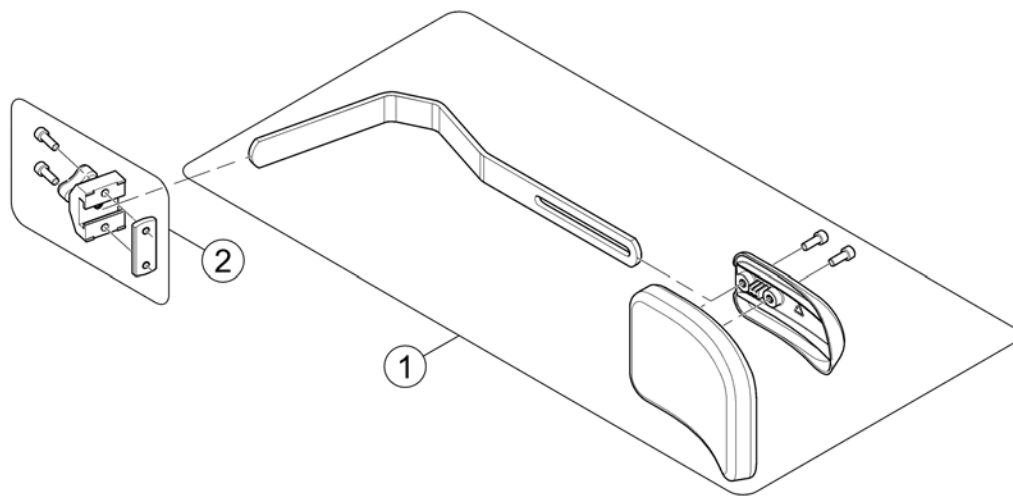

Pos.	Part number	Description	Valid from → until	Qty
1	SP1561841	Trunk support, cpl.		1
2	5253170	Lateral Support Bracket		1