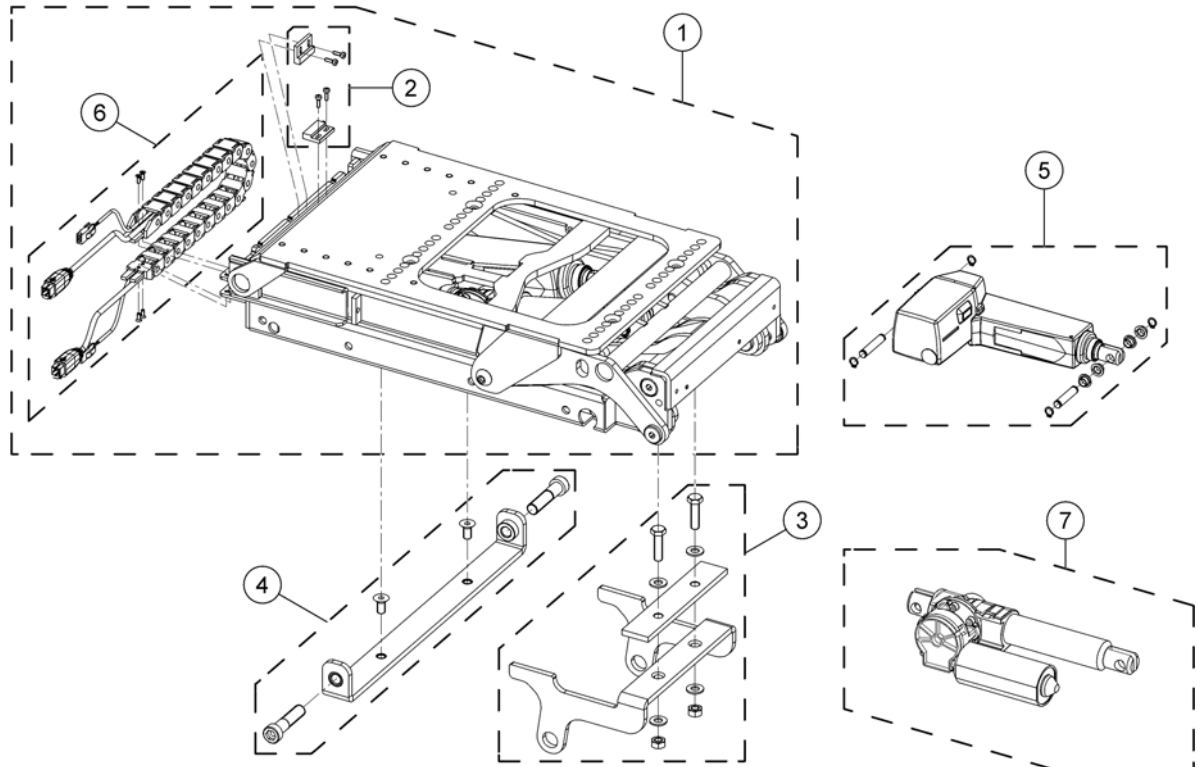

Lifter

1542959X.iso

Pos.	Part number	Description	Valid from → until	Qty
1	SP1533423	Lifter		1
2	SP1536184	Speed reduction sensor		1
3	SP1546917	Lifter mounting bracket, front		1
4	SP1546907	Lifter mounting bracket, rear		1
5	SP1533616	Lifter actuator		1
6	SP1552427	Energy chain with cables		1
7	SP1533557	Tilt actuator, ACS2		1
-	SP1571139	Tilt actuator cable ACS2 (~920mm)		1