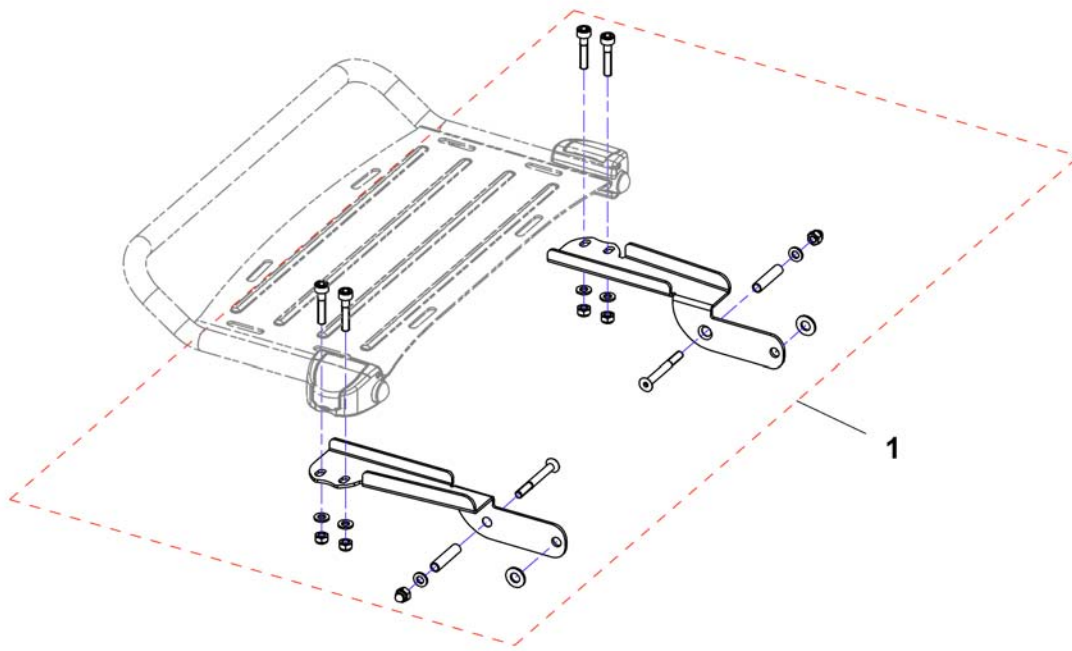

Mounting Kit Luggage Rack

15518186.dwg

Pos.	Part number	Description	Valid from → until	Qty
1	SP1556242	mounting kit luggage		1