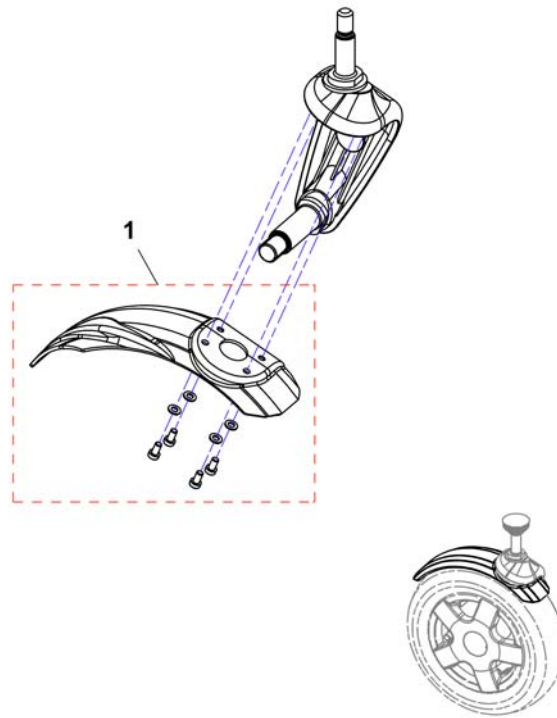

Fender for Castor

1550699X.dwg

Pos.	Part number	Description	Valid from → until	Qty
1	SP1550699	Mudguard, cpl., LH		1
1	SP1550701	Mudguard, cpl., RH		1