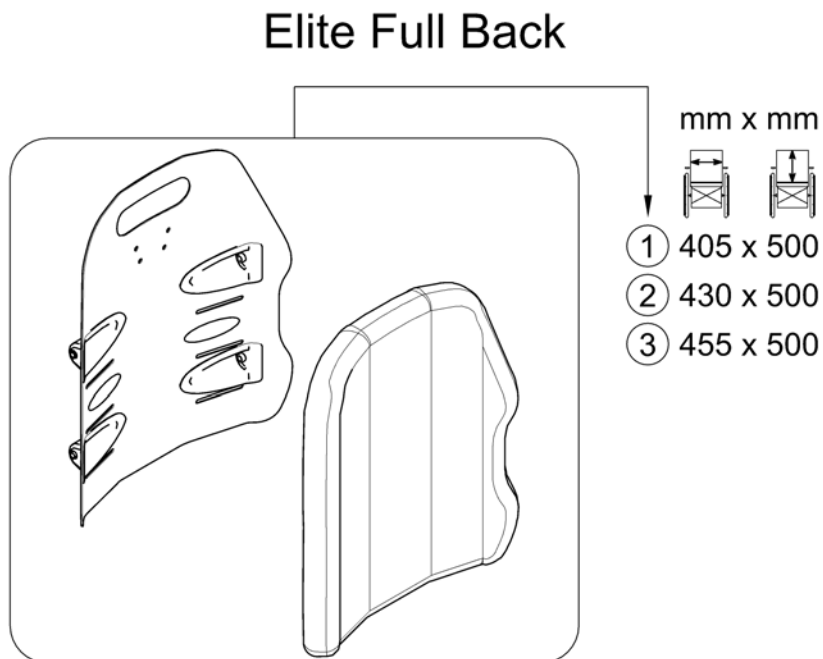

Matrx Elite (Full) Back

1588714.00

Pos.	Part number	Description	Valid from → until	Qty
1	SP1531824	Backrest, Matrx Elite (Full) Back 16x20", cpl. <i>[2176]</i>		1
2	SP1531831	Backrest, Matrx Elite (Full) Back 17x20", cpl. <i>[2176]</i>		1
3	SP1531832	Backrest, Matrx Elite (Full) Back 18x20", cpl. <i>[2176]</i>		1