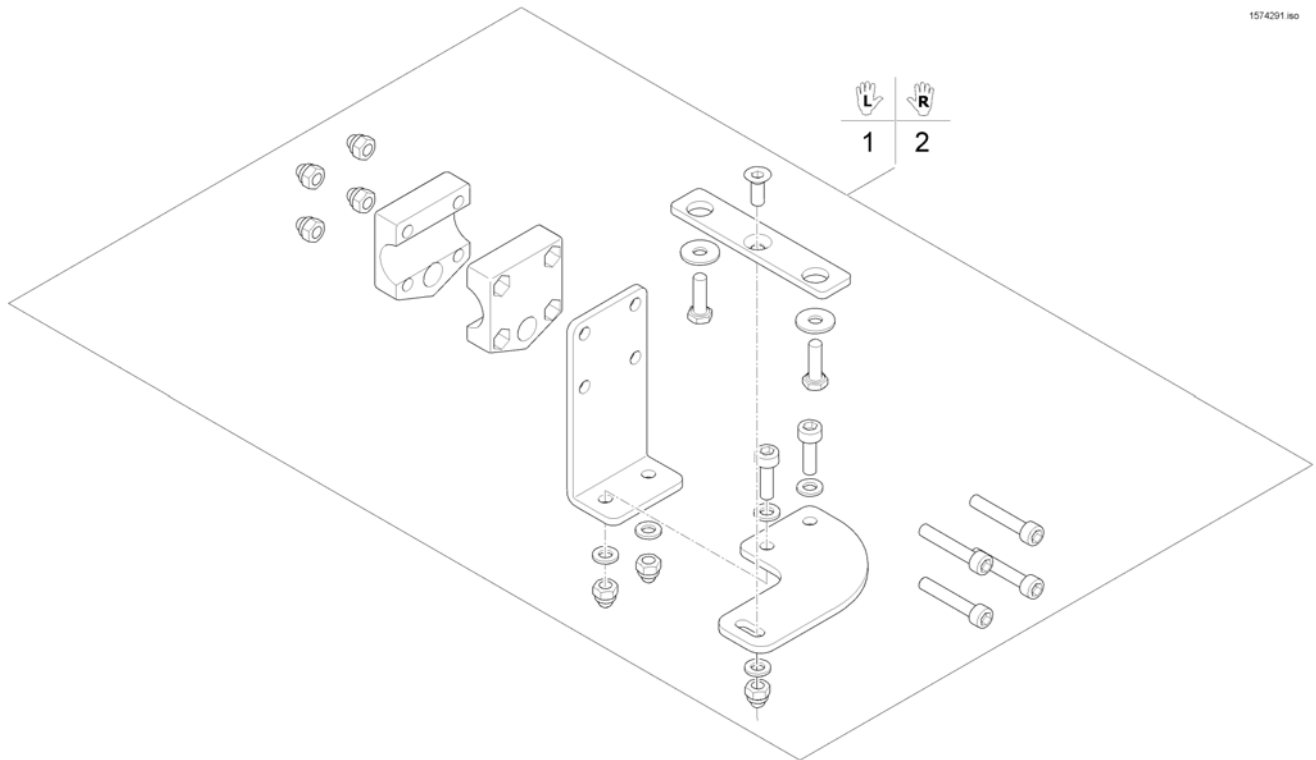

Remote Bracket Dual Control for Modulite Seat

1574291 iso

Pos.	Part number	Description	Valid from → until	Qty
1	SP1571799	Remote Bracket Dual Control LH		1
2	SP1571800	Remote Bracket Dual Control RH		1