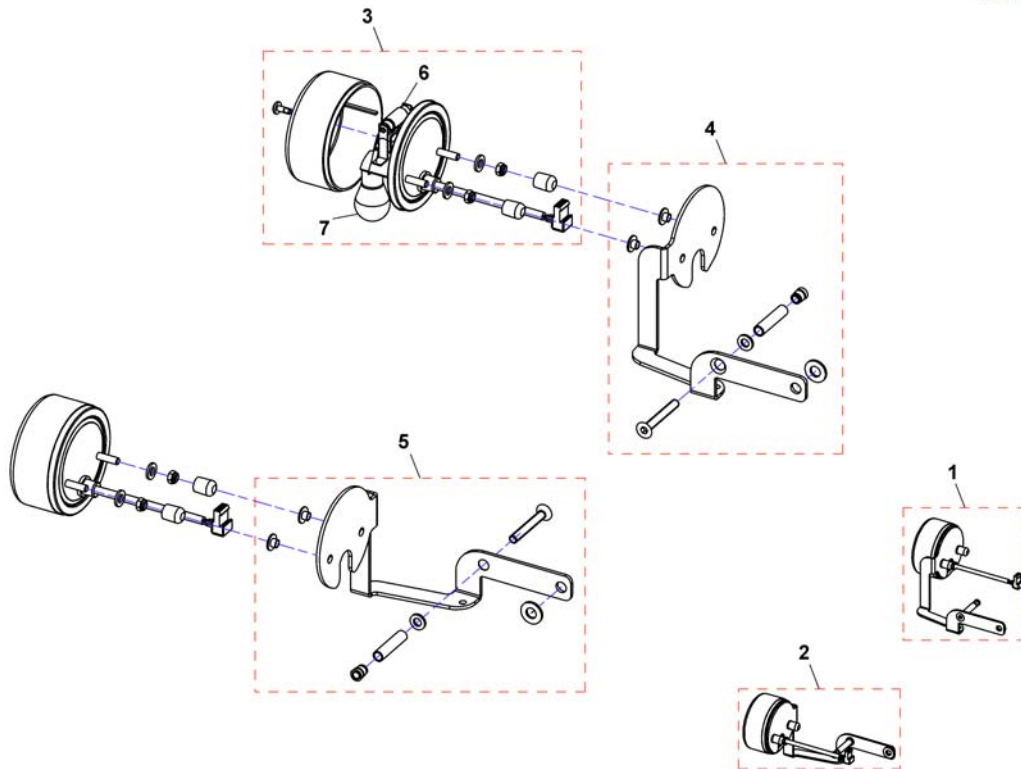

Rearlight (German homologation)

1548707K.dwg

Pos.	Part number	Description	Valid from → until	Qty
!!!	-	Rear Light Protector Kit		0
1	SP1548707	Rearlight with holder, LH, cpl.		1
2	SP1548706	Rearlight with holder, RH, cpl.		1
3	SP1550826	Rearlight		1
4	SP1548704	Holder for rearlight, LH		1
5	SP1548703	Holder for rearlight, RH		1
6	P31191	Light Bulb 24V/5W, white (Rear)		1
7	SP1419271	Light Bulb 24V/21W, yellow (Turn Signal front/rear)		1