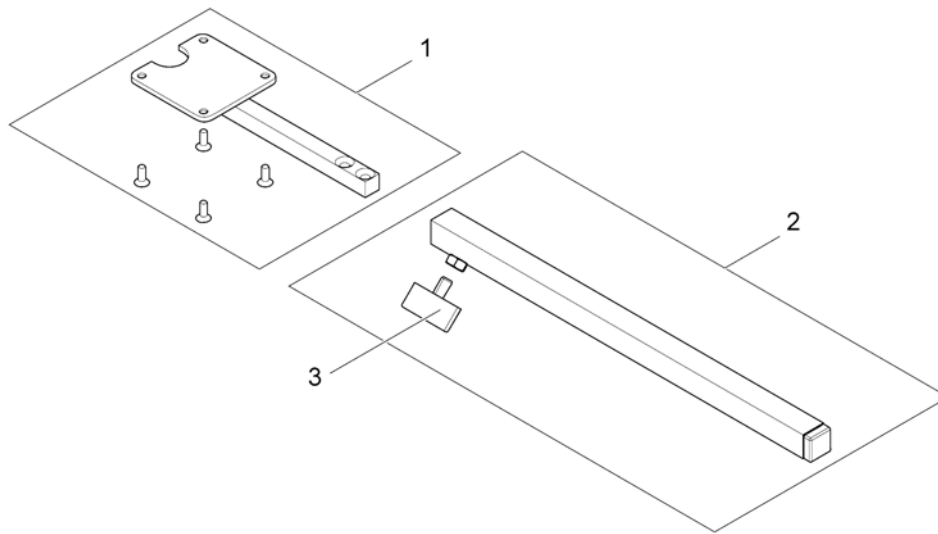

Remote Bracket Standard

1560844.iso

Pos.	Part number	Description	Valid from → until	Qty
1	SP1434921	Remote Support Standard		1
2	SPS183040	Remote Bracket, Standard		1
3	L31001	Wing ScREW M6X10		1