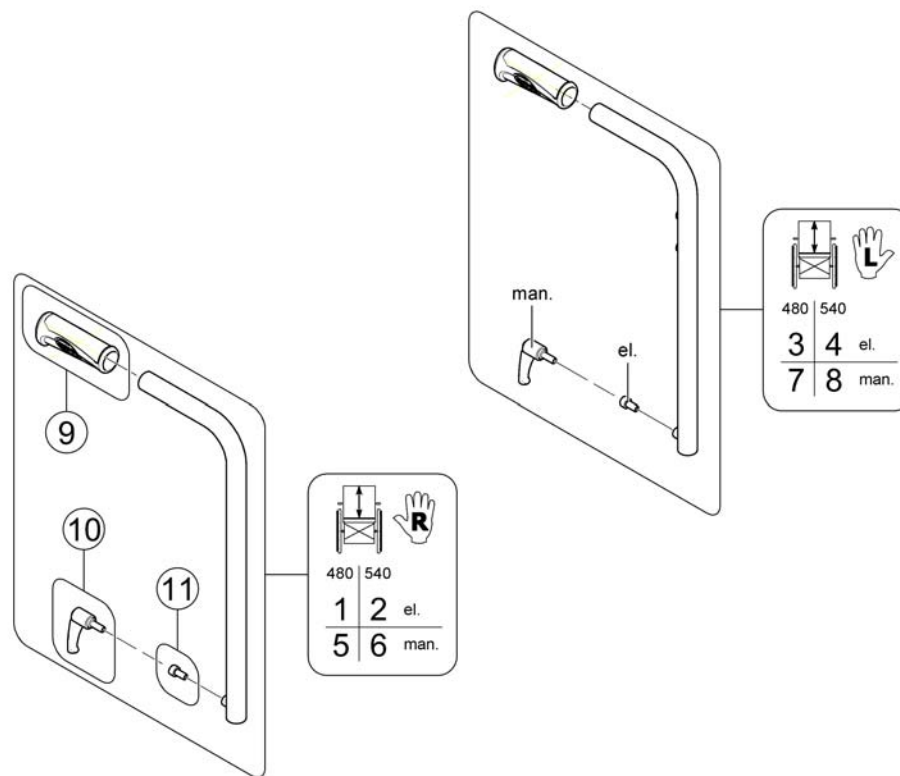

Backposts

Pos.	Part number	Description	Valid from → until	Qty
1	SP1587177	Backpost el. BH 480mm - RH <i>Compatible with Flip-Up & Following Armrest [2193/2192/2194] - replaces SP1563102</i>		1
2	SP1587184	Backpost el. BH 540mm - RH <i>Compatible with Flip-Up & Following Armrest [2193/2192/2194] - replaces SP1563103</i>		1
3	SP1587176	Backpost el. BH 480mm - LH <i>Compatible with Flip-Up & Following Armrest [2193/2192/2194] - replaces SP1560576</i>		1
4	SP1587183	Backpost el. BH 540mm - LH <i>Compatible with Flip-Up & Following Armrest [2193/2192/2194] - replaces SP1559578</i>		1
5	SP1587163	Backpost man. BH 480mm - RH <i>Compatible with Flip-Up & Following Armrest [2193/2192/2194] - replaces SP1572489</i>		1
6	SP1587182	Backpost man. BH 540mm - RH <i>Compatible with Flip-Up & Following Armrest [2193/2192/2194] - replaces SP1572490</i>		1
7	SP1587162	Backpost man. BH 480mm - LH <i>Compatible with Flip-Up & Following Armrest [2193/2192/2194] - replaces SP1572491</i>		1
8	SP1587178	Backpost man. BH 540mm - LH <i>Compatible with Flip-Up & Following Armrest [2193/2192/2194] - replaces SP1572492</i>		1
9	SP1586122	Handles (pair) <i>replaces item SP1563651</i>		1
10	0021-70002	Indexable lever 63mm M8x16		1
11	1567999	Bolt M8x16 8.8 black DIN912		1