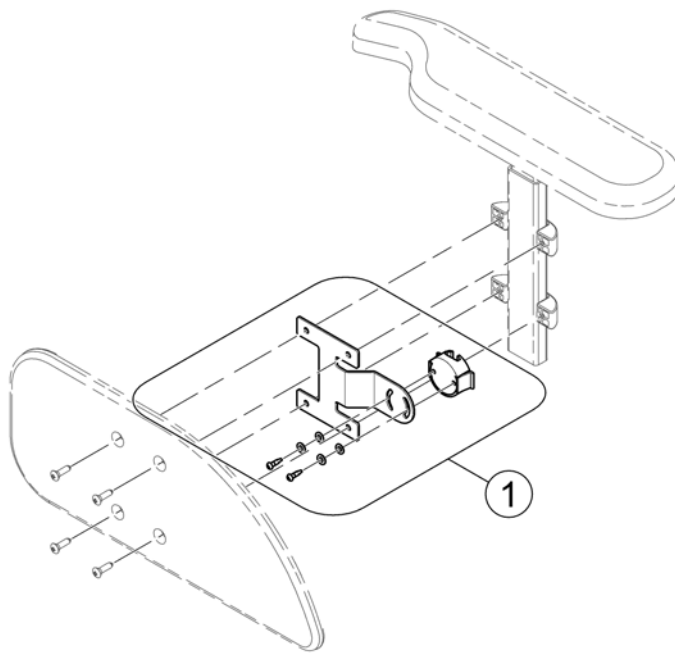

KLICKfix® bracket for T-Armrest

1571871 iso

Pos.	Part number	Description	Valid from → until	Qty
1	SP1571678	KLICKfix® bracket		1