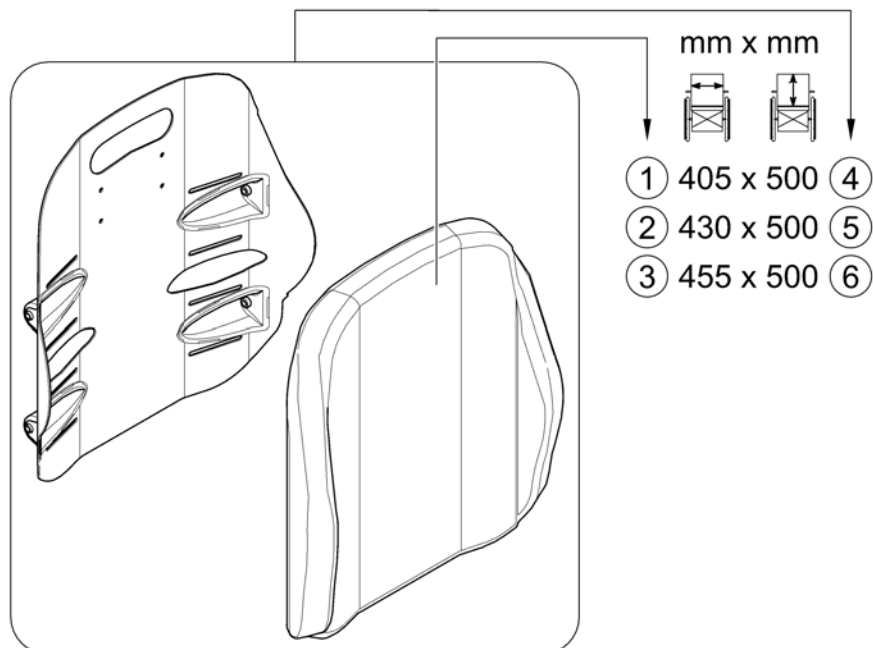

Matrx Elite T/R Back

1588006 Rev

Elite T/R Back

Pos.	Part number	Description	Valid from → until	Qty
1	SPTRS0375-1620	Backrest Cushion - Elite T/R Back 405x500mm (16x20")		1
2	SPTRS0375-1720	Backrest Cushion - Elite T/R Back 430x500mm (17x20")		1
3	SPTRS0375-1820	Backrest Cushion - Elite T/R Back 455x500mm (18x20")		1
4	SP1588270	Backrest, Matrx Elite T/R Back 16x20", cpl. [2177+2121]		1
5	SP1588271	Backrest, Matrx Elite T/R Back 17x20", cpl. [2177+2122]		1
6	SP1588272	Backrest, Matrx Elite T/R Back 18x20", cpl. [2177+2123]		1