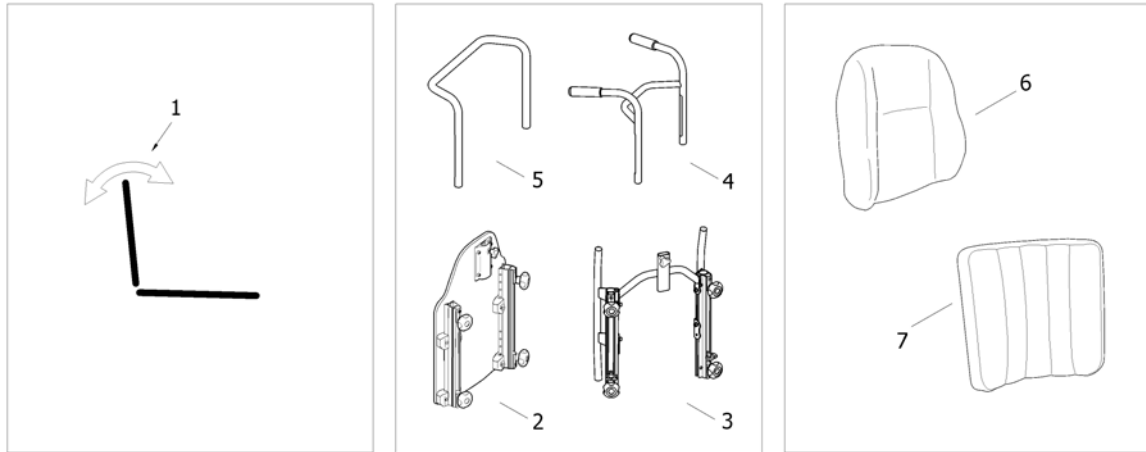

Pos.	Part number	Description	Valid from → until	Qty
1	-	Backrest Recliner		1
2	-	Backrest Flex2		1
3	-	Backrest frame Flex2, tension adjustable		1
4	-	Push handles Flex2 [1306]		1
5	-	Push handles Flex2, attendant control [1306]		1
6	-	Backrest cushion		1
7	-	Tension adjustable		1