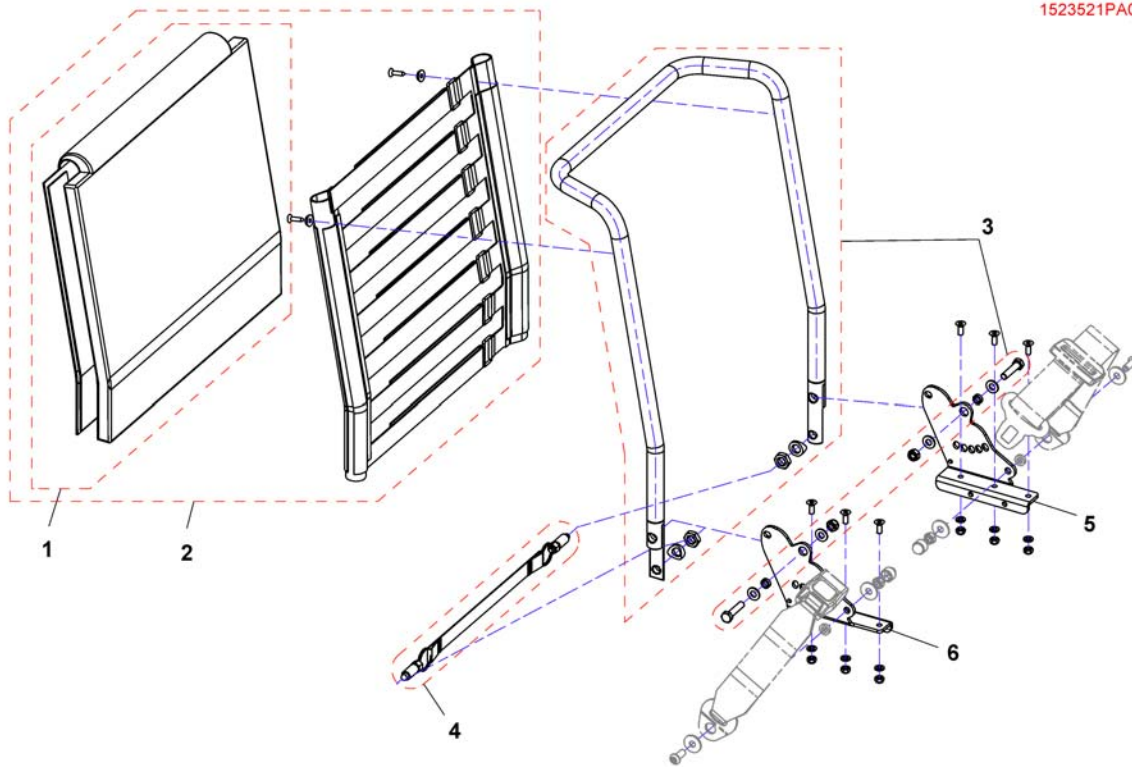

Backrest Standard Seat, quick release

1523521PAC.dwg

Pos.	Part number	Description	Valid from → until	Qty
1	1420445	Backrest upholstery, 480mm		1
1	1420452	Backrest upholstery, 540mm		1
2	1422062	Sling Back with Backrest upholstery 480 mm		1
2	1422063	Sling Back with Backrest upholstery 540mm		1
3	SP1523520	Backrest Tube 480mm		1
3	SP1527953	Backrest Tube 540mm		1
4	SP1528346	Belt with snappers and mounting hardware		1
5	SP1523519	Backrest bracket LH		1
6	SP1523518	Backrest bracket RH		1