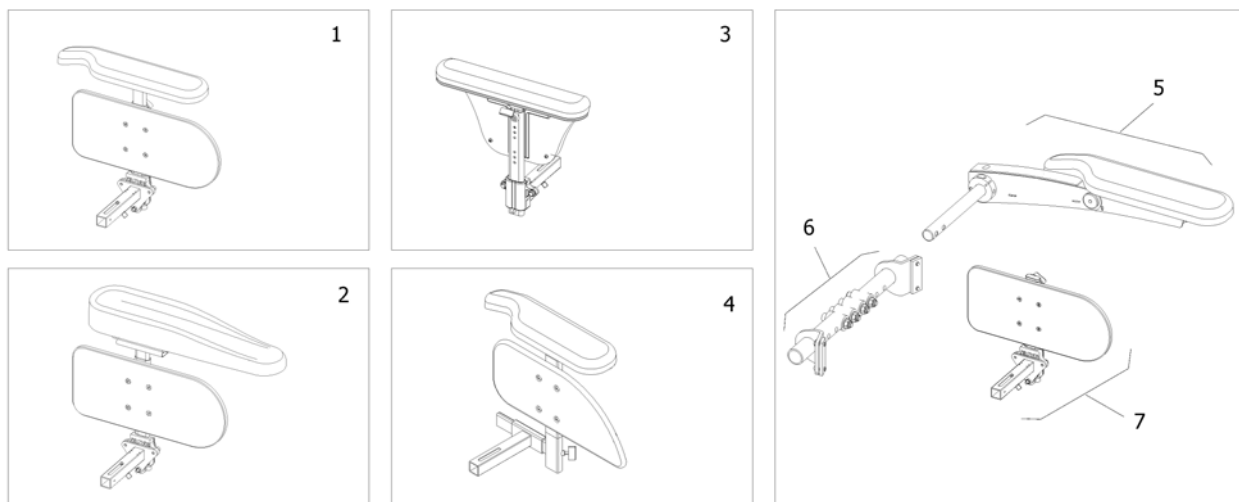

Armrest for Flex2 Seat

1571915.iso

Pos.	Part number	Description	Valid from → until	Qty
1	-	Armrest long [0670]		1
2	-	Armrest Hemiplegic [0670+0671/0672]		1
3	-	Armrest Azalea style [0625]		1
4	-	T-Armrest detachable [0606]		1
5	-	Flip-up armrest [0621]		1
6	-	Mounting bracket Flip-up armrests [0621]		1
7	-	Skirt guard Flip-up armrest [0623]		1