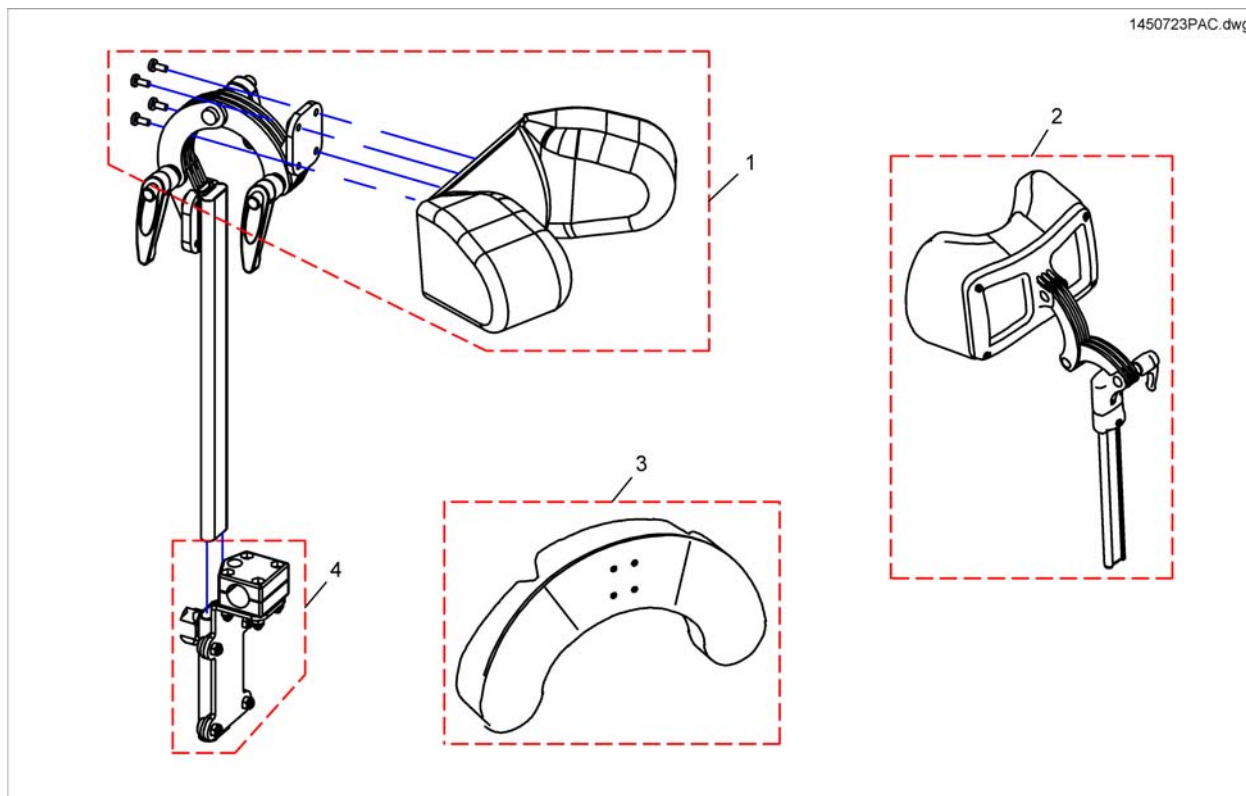

Headrest

Pos.	Part number	Description	Valid from → until	Qty
-		Head- / Neckrest [1350]		1
-		Headrest sidewise adjustable [1432]		1
-		Headrest with cheek support [1427]		1

Head- / Neckrest

Pos.	Part number	Description	Valid from → until	Qty
1	1487404	Headrest cushion VCR, cpl.		1
2	SP1527050	Neckrest, depth adjustable		1
3	1444304	CUSHION, CHEEK SUPPORT		1
4	SP1422914	Head-/Neckrest Bracket, cpl.		1