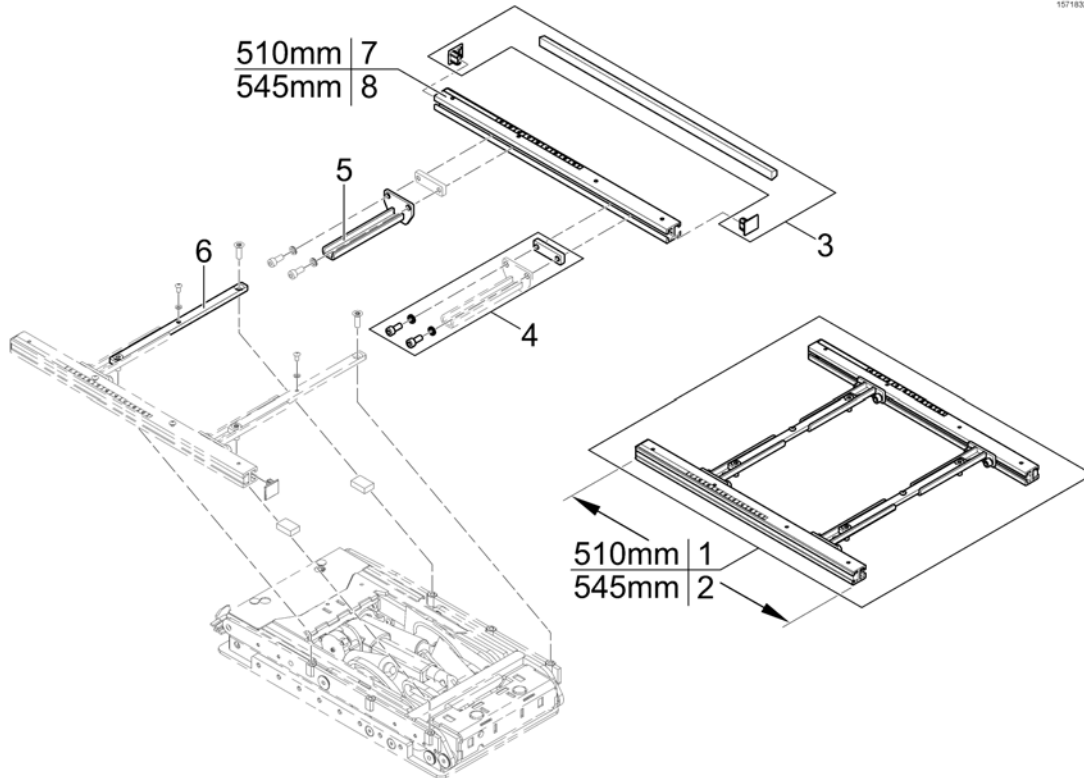

Pos.	Part number	Description	Valid from → until	Qty
1	SP1572199	Seat Plate 510mm, cpl.		1

Telescopic Seat Frame and Sling Seat

1572311.00

Pos.	Part number	Description	Valid from → until	Qty
1	-	Telescopic Seat Frame for Tilt 12° / 20°		1
2	-	Telescopic Seat Frame for Tilt 30° / Lifter		1
3	-	Armrest bracket		1
4	-	Legrest Support		1
5	-	Sling Seat		1

Telescopic Seat Frame for Tilt 12° / 20°

1571950.kim

Pos.	Part number	Description	Valid from → until	Qty
1	SP1572978	Seatframe 510mm, cpl., pre set up to SW 43cm		1
2	SP1582217	Seatframe 545mm, cpl., pre set up to SW 43cm		1
3	SP1571810	Sealing strap with plugs		1
4	SP1571811	Groove stone with mounting parts		1
5	SP1555400	Adjustment Tube		1
6	SP1588443	Seat Rails 510mm (2pcs kit)		1
7	SP1588444	Seat Rails 545mm (2pcs kit)		1

Telescopic Seat Frame for Tilt 30° / Lifter

1571832 No

Pos.	Part number	Description	Valid from → until	Qty
1	SP1572993	Seatframe 510mm, pre set up to SW 430mm, cpl.		1
2	SP1582230	Seatframe 545mm, pre set up to SW 430mm, cpl.		1
3	SP1571810	Sealing strap with plugs		1
4	SP1571811	Groove stone with mounting parts		1
5	SP1567720	Seatframe Adapter		1
6	SP1567008	Middle Rail		1
7	SP1588443	Seat Rails 510mm (2pcs kit)		1
8	SP1588444	Seat Rails 545mm (2pcs kit)		1