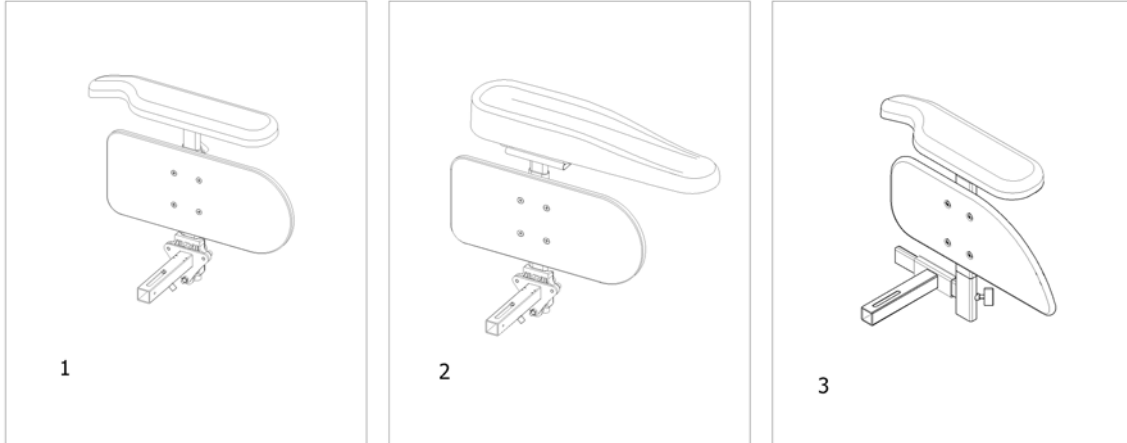

Armrest for Max Seat

1571916.iso

Pos.	Part number	Description	Valid from → until	Qty
1	-	Armrest long [0670+0649]		1
2	-	Armrest Hemiplegic [0670+0671/0672]		1
3	-	T-Armrest detachable [0606+0649]		1