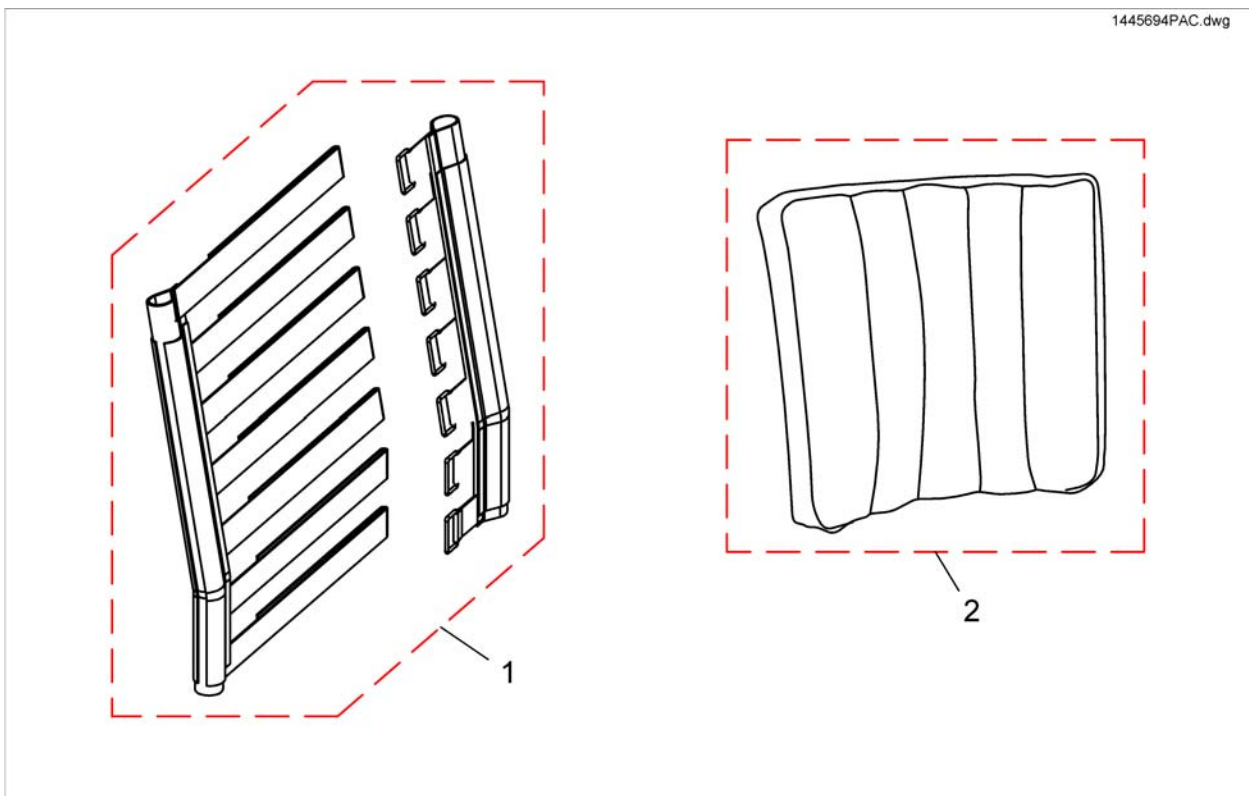

Tension adjustable

Pos.	Part number	Description	Valid from → until	Qty
1	1445694	Backrest, tension adjustable, SW up to 49cm		1
2	1444344	Cover SW39 TR32		1
2	1444345	Cover SW44 TR32		1
2	1444346	Cover SW49 TR32		1
2	1446512	Cover SW39, black plush		1
2	1446513	Cover SW44, black plush		1
2	1446522	Cover SW49, black plush		1
2	1508865	Cover SW39, dartex grey		1
2	1508866	Cover SW44, dartex grey		1
2	1508867	Cover SW49, dartex grey		1