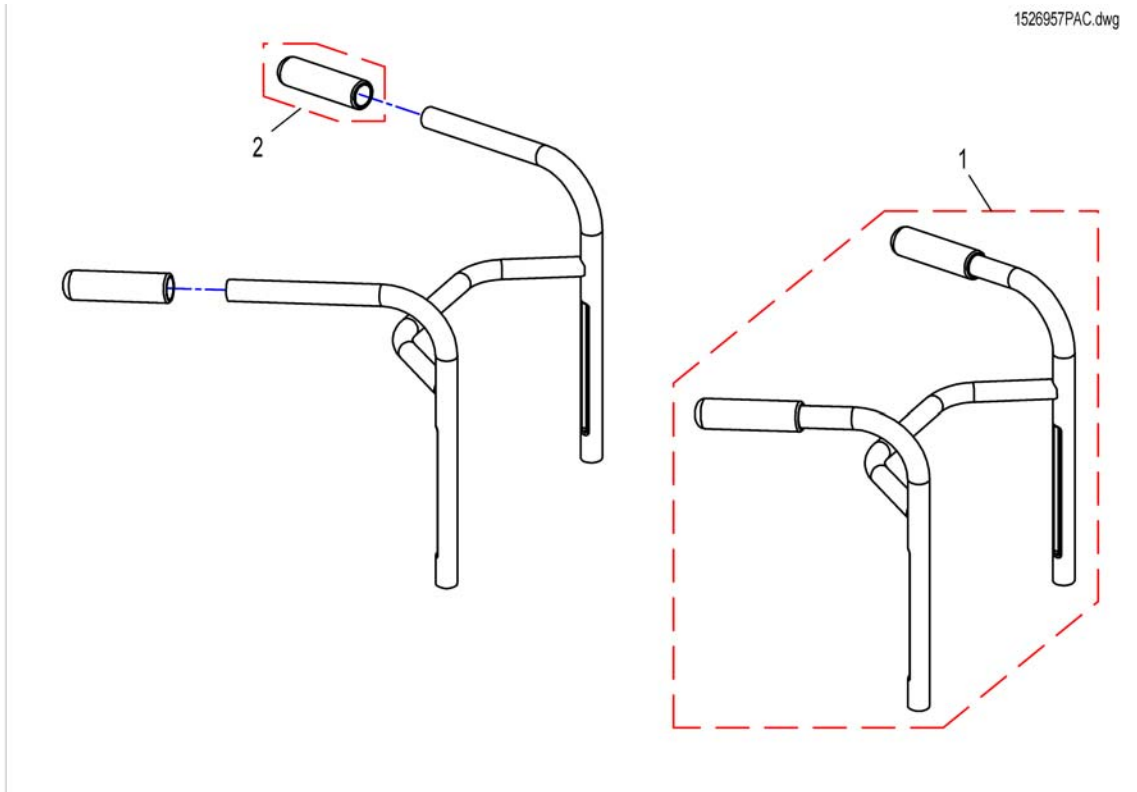

1526957PAC.dwg

Pos.	Part number	Description	Valid from → until	Qty
1	SP1526957	Push Handle SW39		1
1	SP1526958	Push Handle SW44		1
1	SP1526959	Push Handle SW49		1
2	1435421	Handle plastic black Ø22 "Invacare"		1