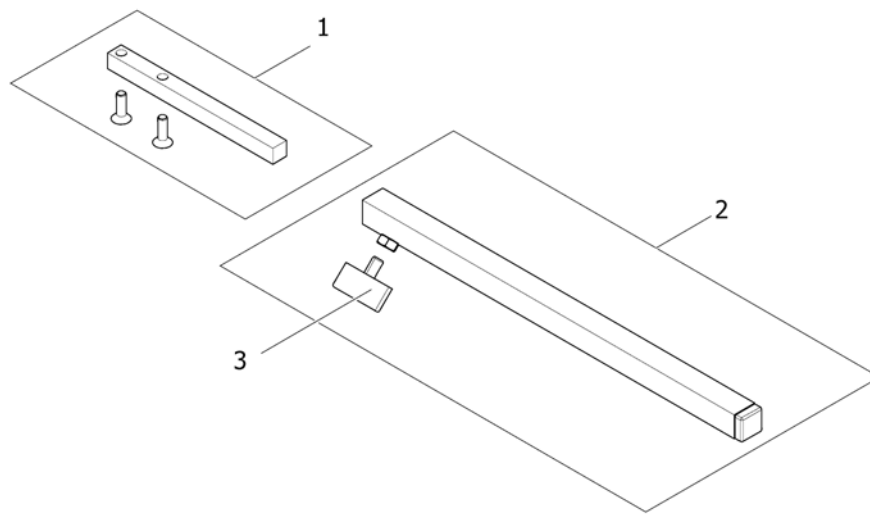

Pos.	Part number	Description	Valid from → until	Qty
1	SP1436542	Support, Standard		1
2	SPS183040	Remote Bracket, Standard		1
3	L31001	Wing Screw M6X10		1