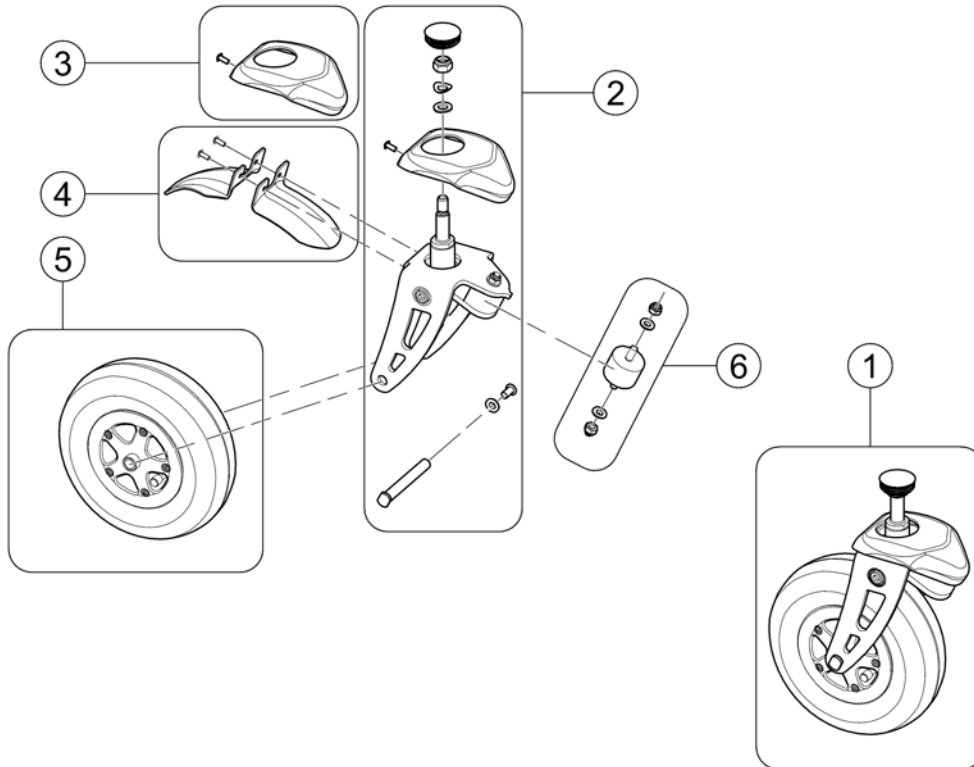

Front fork, suspension

1551881X.iso

Pos.	Part number	Description	Valid from → until	Qty
1	SP1551412	Front fork, suspension, air, cpl., RH		1
1	SP1551644	Front fork, suspension, air, cpl., LH		1
1	SP1551677	Front fork, suspension, puncture proof, cpl., RH		1
1	SP1551678	Front fork, suspension, puncture proof, cpl., LH		1
1	SP1551883	Front fork, suspension, air, mud guard, cpl., RH <i>not shown</i>		1
1	SP1551881	Front fork, suspension, air, mud guard, cpl., LH <i>not shown</i>		1
1	SP1551882	Front fork, suspension, puncture proof, mud guard, cpl., RH <i>not shown</i>		1
1	SP1551880	Front fork, suspension, puncture proof, mud guard, cpl., LH <i>not shown</i>		1
2	SP1551413	Front fork, suspension		1
3	SP1551725	Upper cover		1
4	SP1551788	Mud guard, RH		1
4	SP1551822	Mud guard, LH		1
5	SP1478768	Wheel 230x60, puncture proof, grey, cpl. (C178-II NHS 2,80/2,50)		1
5	1483962	Wheel 230x60, pneumatic (C178-II NHS 2,80/2,50)		1
5	1513654	Tyre 230x60 (C178-II NHS 2,80/2,50)		1
5	SP1573940	Tyre Innova IA-2817-4 grey 2.80/2.50-4		1
5	1513655	Tube 230x60 (2,80/2,50-4 C178-II)		1
5	1513656	Tyre 230x60, puncture proof (C178-II Grey NHS 2,80/2,50-4)		1
5	SP1573941	Tyre Innova IA-2817-4 grey 2.80/2.50-4, puncture proof		1
6	SP1553708	Rubber-metal-bumper		1