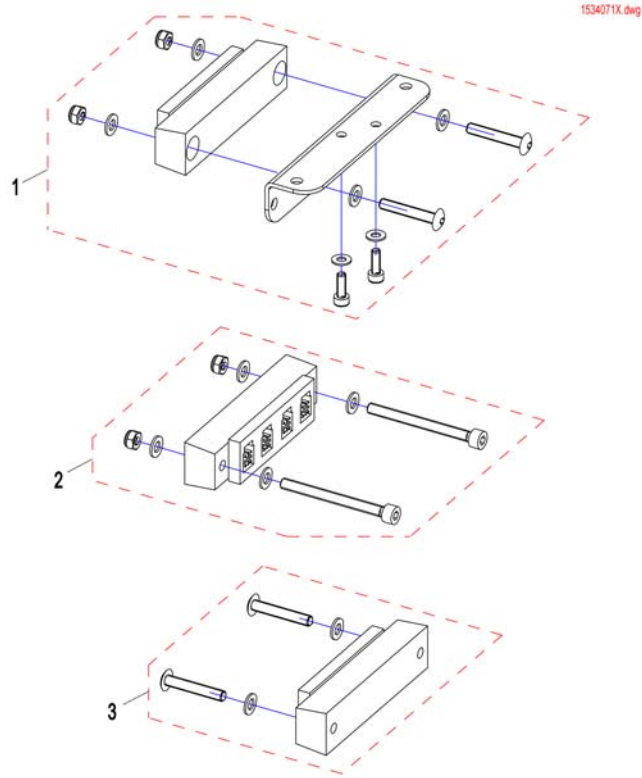

T-Adapter ACS 2

Pos.	Part number	Description	Valid from → until	Qty
1	SP1536863	T-Adapter ACS 2 for Flex2 with lifter		1
2	SP1534948	T-Adapter ACS 2 for Firmseat with / without lifter and Flex2 without lifter		1
3	SP1534072	T-Adapter ACS 2 for Standardseat with / without lifter		1