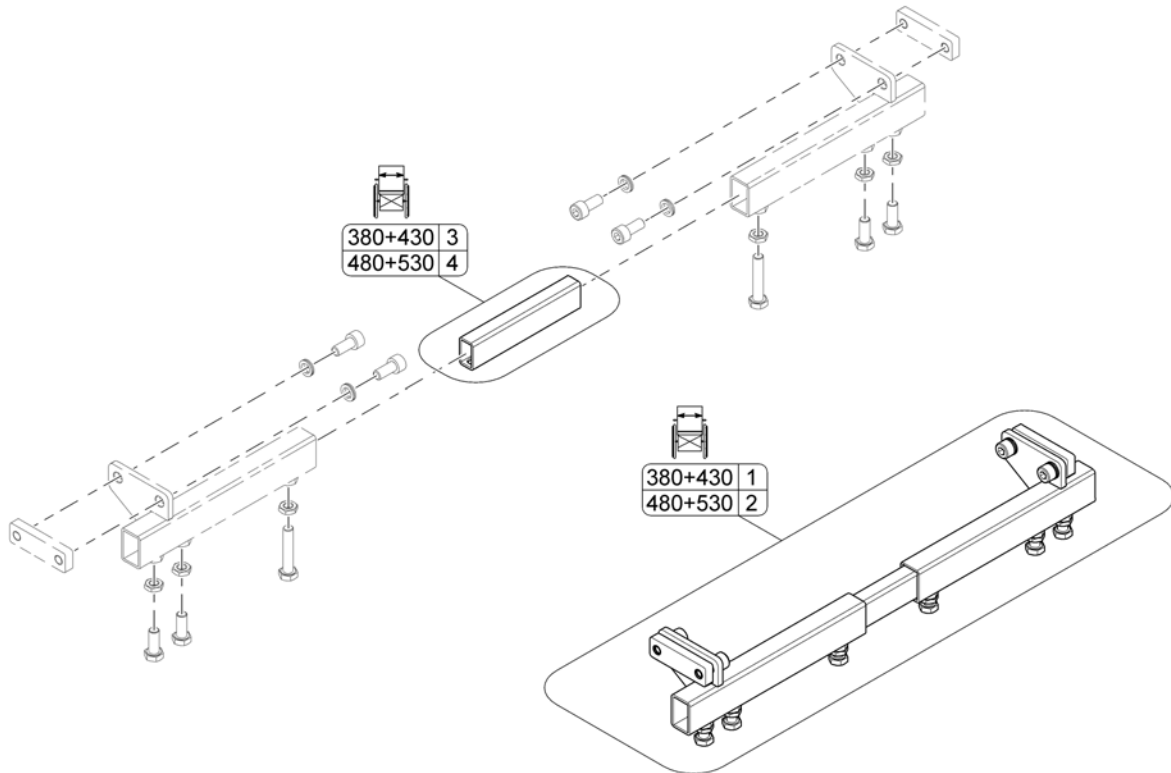

Telescopic Seat Frame for Tilt 12° / 20°

1571950.kim

Pos.	Part number	Description	Valid from → until	Qty
1	SP1572978	Seatframe 510mm, cpl., pre set up to SW 43cm		1
2	SP1582217	Seatframe 545mm, cpl., pre set up to SW 43cm		1
3	SP1571810	Sealing strap with plugs		1
4	SP1571811	Groove stone with mounting parts		1
5	SP1555400	Adjustment Tube		1
6	SP1588443	Seat Rails 510mm (2pcs kit)		1
7	SP1588444	Seat Rails 545mm (2pcs kit)		1

Telescopic Seat Frame for Tilt 30° / Lifter

1571832 No

Pos.	Part number	Description	Valid from → until	Qty
1	SP1572993	Seatframe 510mm, pre set up to SW 430mm, cpl.		1
2	SP1582230	Seatframe 545mm, pre set up to SW 430mm, cpl.		1
3	SP1571810	Sealing strap with plugs		1
4	SP1571811	Groove stone with mounting parts		1
5	SP1567720	Seatframe Adapter		1
6	SP1567008	Middle Rail		1
7	SP1588443	Seat Rails 510mm (2pcs kit)		1
8	SP1588444	Seat Rails 545mm (2pcs kit)		1