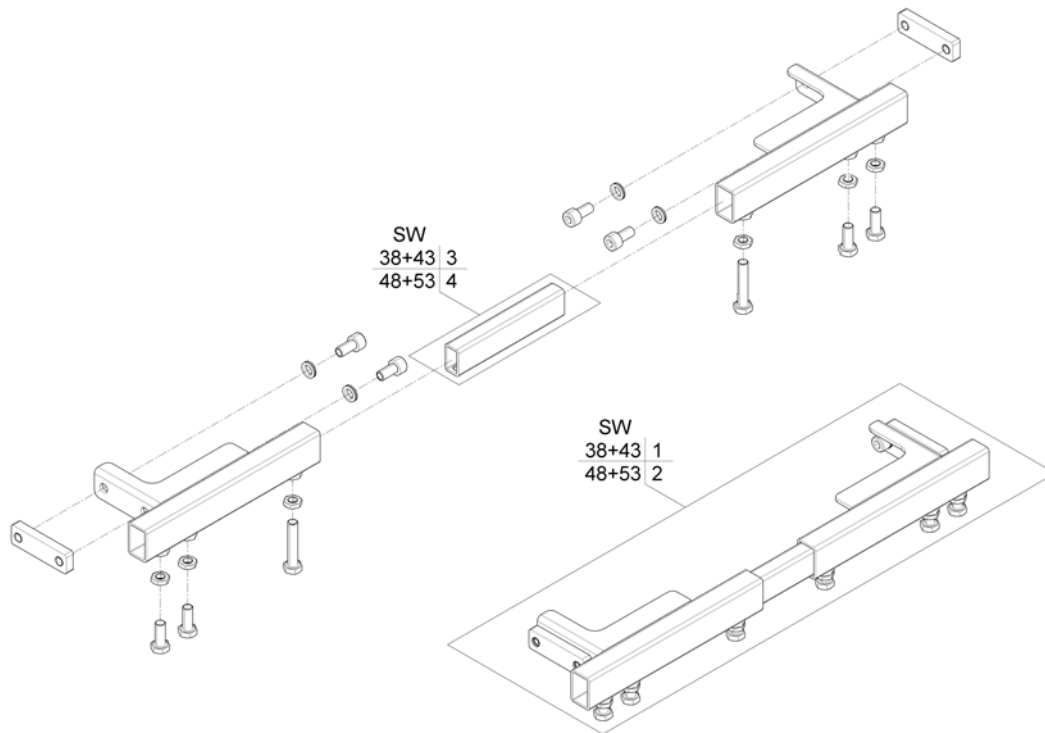

Legrest Support

1572021.000

Pos.	Part number	Description	Valid from → until	Qty
1	SP1558935	Legrest Support SW38+43, cpl.		1
2	SP1559294	Legrest Support SW48+53, cpl.		1
3	SP1558134	Connection Tube SW380+430mm		1
4	SP1558135	Connection Tube SW480+530mm		1