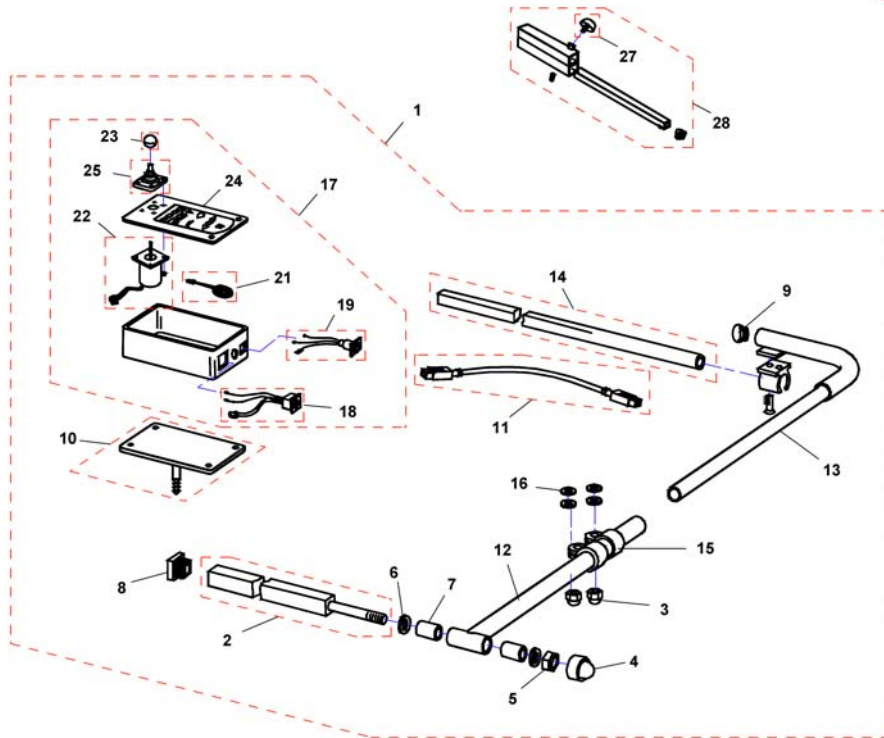

Centre control REM 41

F383057.dwg

Pos.	Part number	Description	Valid from → until	Qty
-	Q99081	User Manual Table- & Middle Control REM41-S German		1
1	SP1530588	CENTRAL STEERING CPL.; SWING-AWAY RH, REM41-D		1
1	SP1530589	CENTRAL STEERING CPL.; SWING-AWAY LH, REM41-D		1
2	Z177024.00	SUPPORT TUBE; CHROME PLATED		1
3	F60208	Cap nut DIN1587-M08 zc		1
4	L01037	Sks Nut Cap M12		1
5	F20106	Hexagon nut DIN985-M12 zc		1
6	G00104	Washer DIN125-Ø13 zc		1
7	Z17032A	Bush Rd. 19 X 3.5 X 25		1
8	L01055	Plug 15x15mm		1
9	L01008	Tube End Plug SI 22		1
10	Z183216.P40	SUPPORT BRACKET; RAL 9005 BLACK		1
11	1559862	Bus cable ACS, 1700mm		1
12	Z183089.00	SWING ARM; CHROME PLATED		1
13	Z183086.00	SUPPORT ARM RH; CHROME PLATED		1
13	Z183092.00	SUPPORT ARM LH; CHROME PLATED		1
14	H281005A.00	MIRROR SUPPORT RAIL; CHROME PLATED		1
15	5006720	Klemmschelle F. Dm 22 mm		1
16	G00106	Washer DIN125-A-Ø8,4 zc		1
17	SP1527930	DX ACS Tray Remote DX-REM41		1
18	P41108	ACS-BUS CABLE SOCKET		1
19	P41106	CHARGER SOCKET		1
21	P30493	HORN		1
22	GSM55120	ACS-remote WITH 180MM CABLE		1
23	L36999	KNOB FOR remote 32 MM, HOLE 5.8 MM		1
24	-	No longer available.		0
25	Z183001A	Rubber gaiter for ACS remote		1
26	Z183289	CENTRAL STEERING SUPPORT TUBE CPL.		1
27	L31001	Wing ScREW M6X10		1
28	Z183289	CENTRAL STEERING SUPPORT TUBE CPL.		1