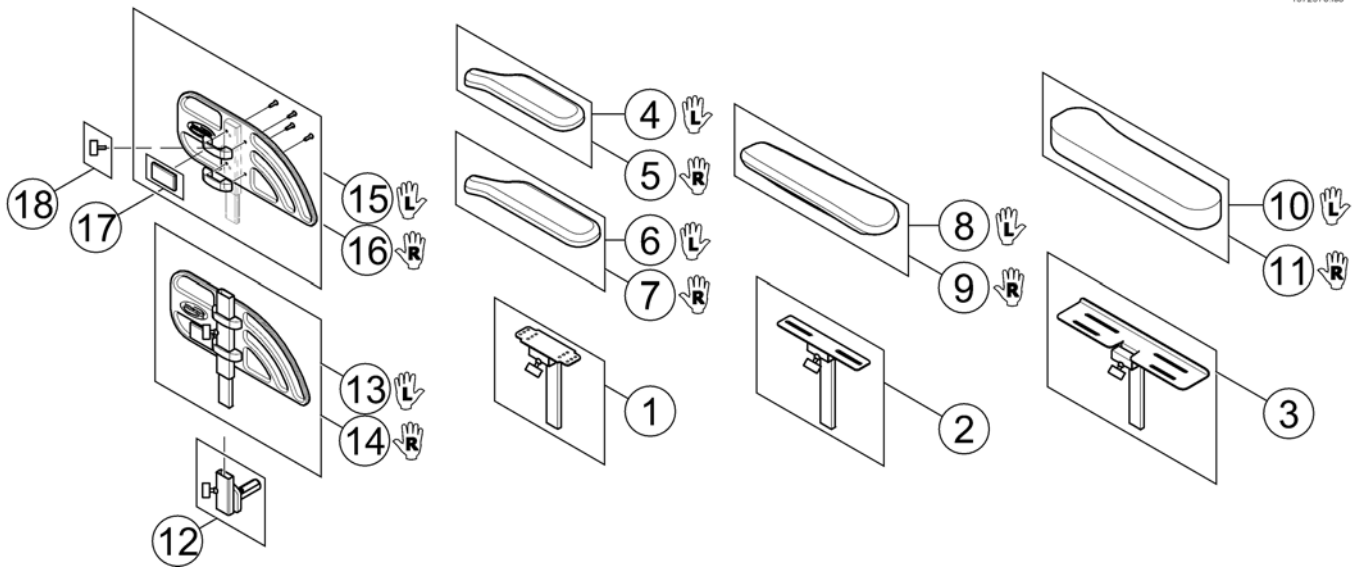

T-Armrest

1572570.iso

Pos.	Part number	Description	Valid from → until	Qty
1	SP1567750	Armrest Bracket for Standard & Extended Armpad		1
2	SP1570319	Armrest Bracket for Ergonomic Armpad		1
3	SP1585088	Armrest Bracket for Soft Armpad		1
4	SP1443004	Armpad, Standard (325mm), LH		1
5	SP1449043	Armpad, Standard (325mm), RH		1
6	SP1528846	Armpad, Extended (375mm), LH		1
7	SP1528845	Armpad, Extended (375mm), RH		1
8	SP1571589	Armpad, Ergonomic, LH		1
9	SP1571588	Armpad, Ergonomic, RH		1
10	SP1585068	Armpad, Soft, LH		1
11	SP1585069	Armpad, Soft, RH		1
12	SP1567749	Siderest Bracket - LH/RH		1
13	SP1588374	Siderest LH		1
14	SP1588375	Siderest RH		1
15	SP1572940	Skirt Guard LH		1
16	SP1572948	Skirt Guard RH		1
17	SPP31298	Reflector, yellow		1
18	SPL10024	Wing Screw M6x16		1