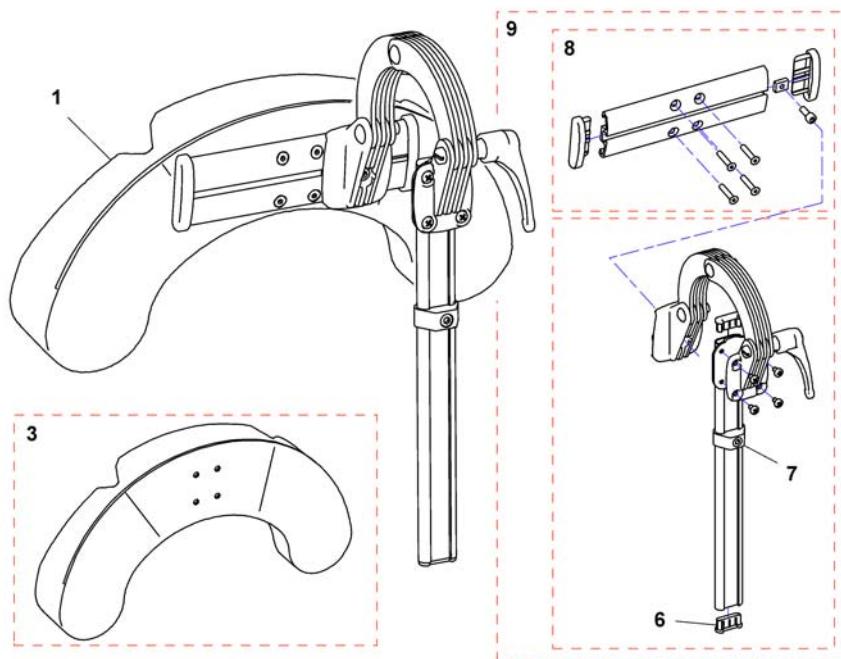

Headrest with cheek support

1446560X.dwg

Pos.	Part number	Description	Valid from → until	Qty
1	1446560	Cheek Support, Sidewise Adj.		1
1	SP1541658	Head/cheek support TR26 cpl. sidewise adjustable EasyAdapt		1
3	1444304	CUSHION, CHEEK SUPPORT		1
5	SP1529572	Headrest holder for EasyAdapt		1
6	5716497	Plug IPO "special"		1
7	1448661	STOP CPL., NECK- & HEADREST		1
8	1445838	Rail head support		1
9	1485538	KIT, HEADREST ATTACHMENT		1