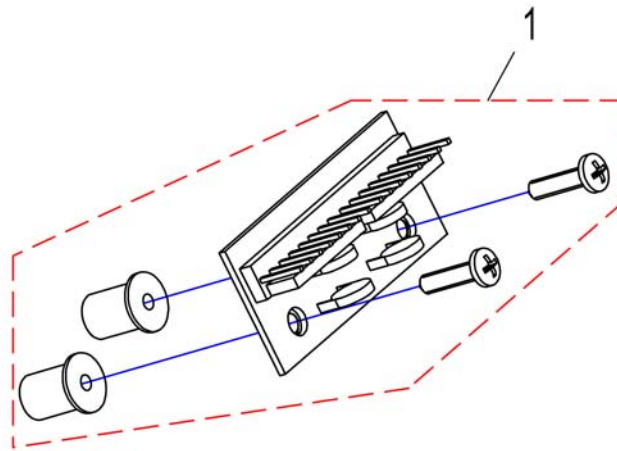

Pos.	Part number	Description	Valid from → until	Qty
1	SP1528550	Lightboard for all elektronik systems		1