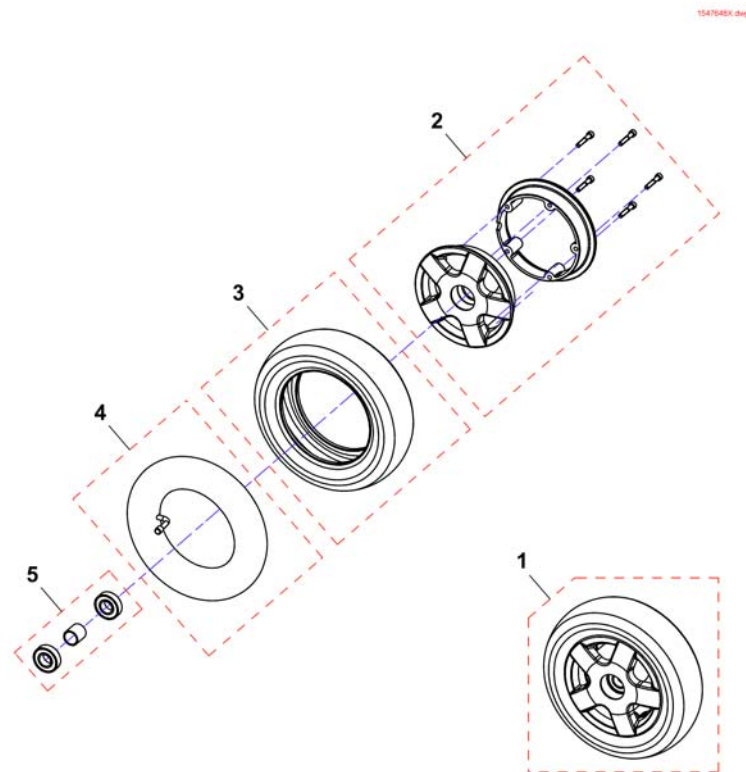

Front wheels

Pos.	Part number	Description	Valid from → until	Qty
1	SP1547837	Frontwheel, pneumatic, 10"		1
1	SP1547647	Frontwheel, puncture protect, 10"		1
1	SP1547648	Frontwheel, puncture proof, 10"		1
2	SP1423181	WHEEL RIM ASSEMBLY KIT 6", CPL. (for 10" rim)		1
3	SP1456309	Tyre 10" (for 6" rim)		1
4	1415175	TUBE 3.00 X 6 90 ° TR 87		1
5	SP1423182	WHEEL RIM BEARING SET 6", CPL.		1