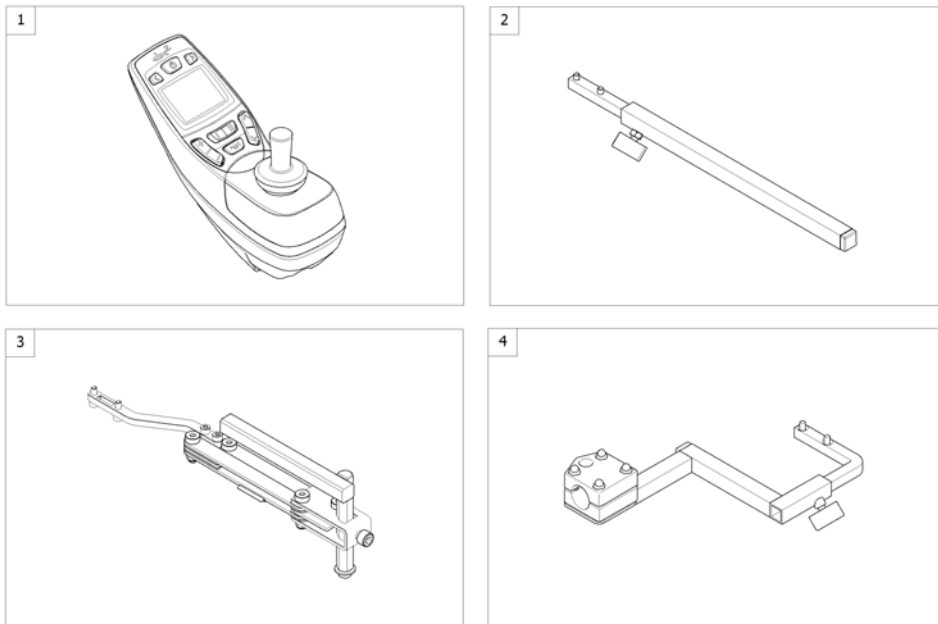

REM 550 with brackets

1562658.iss

Pos.	Part number	Description	Valid from → until	Qty
1	SP1523444	Remote REM550 <i>[1617/1618]</i>		1
2	-	Remote Bracket Standard <i>[1617+1207/1208]</i>		1
3	-	Remote Bracket Swing away & height adjust. <i>[1617+1207/1208]</i>		1
4	-	Remote Bracket Attendant <i>[1618+1207/1208]</i>		1