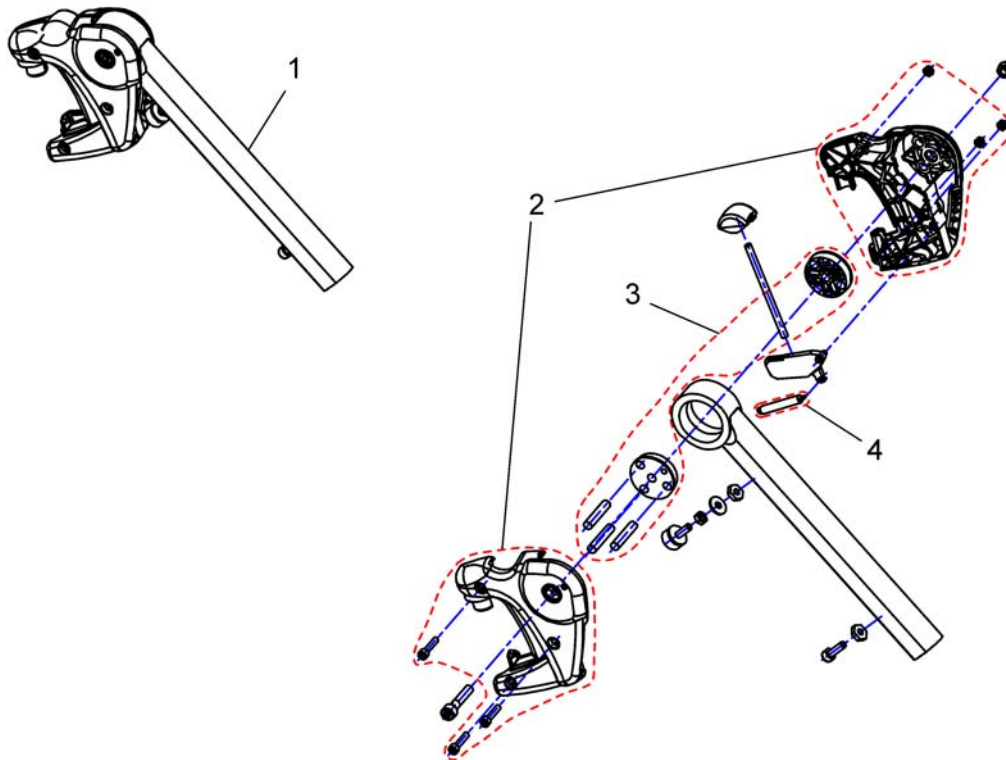

Hanger Vari F

144934 / X.dwg

Pos.	Part number	Description	Valid from → until	Qty
1	SP1449347	Hanger Vari F LH cpl.		1
1	SP1449346	Hanger Vari F RH cpl.		1
2	SP1434955	Cover Legrest cpl.		1
3	1434956	Mechanic		1
4	SPZ173178	Spring		1