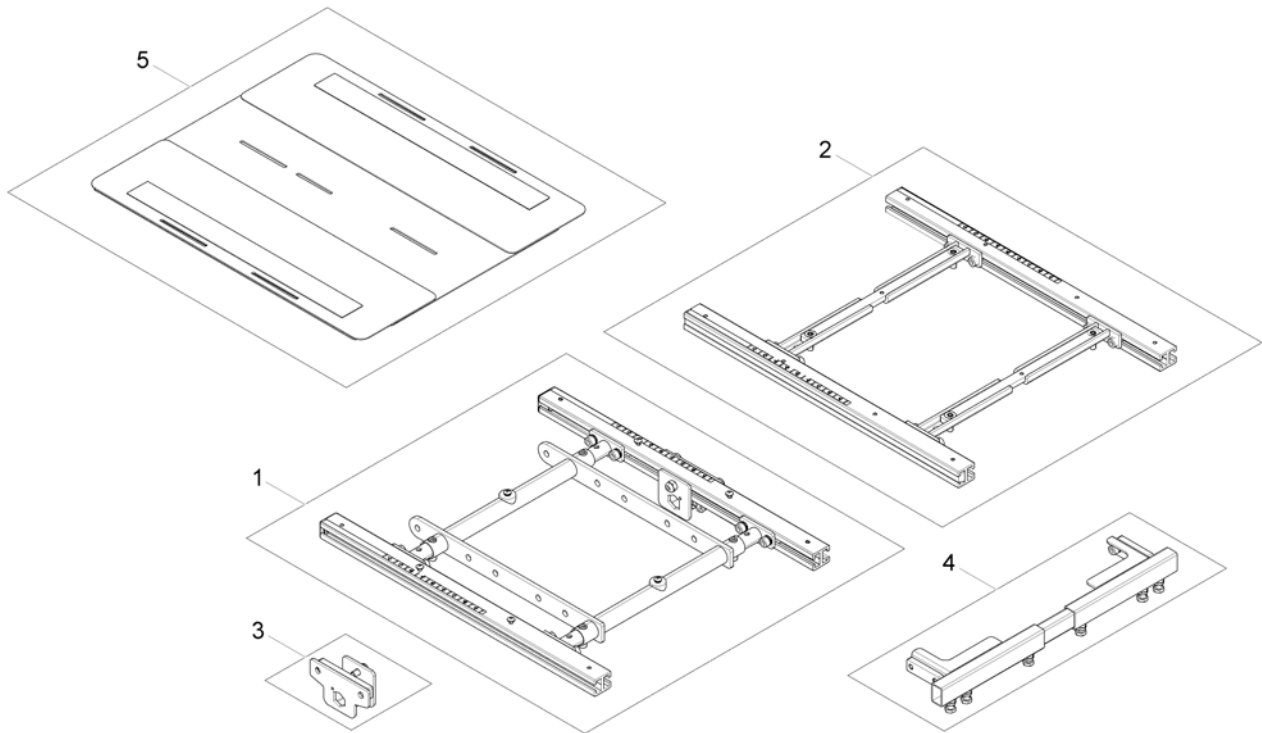

1571872.00

Pos.	Part number	Description	Valid from → until	Qty
1	SP1571705	Lifter- / Tilt bracket		1
2	SP1558714	Tilt unit		1
3	SP1571809	Actuator		1
-	SP1577616	Adapter Cable		1

Lifter

1572885.iso

Pos.	Part number	Description	Valid from → until	Qty
1	SP1571705	Lifter- / Tilt bracket		1
2	SP1558715	Lifter- / Tilt unit		1
3	SP1571822	Tilt actuator		1
4	SP1571823	Lifter actuator		1
5	SP1577762	Slow-Stop Switchcable with Mounting		1
-	SP1570291	Adapter Cable		1
-	SP1570294	Extension Cable		1
-	SP1570295	Extension Cable B		1

One Piece Seat Plate

1571064.000

Pos.	Part number	Description	Valid from → until	Qty
1	SP1571297	One Piece Seat Plate		1

Telescopic Seat Frame and Plate

1572312 iso

Pos.	Part number	Description	Valid from → until	Qty
1	-	Telescopic Seat Frame for Tilt 12° / 20°		1
2	-	Telescopic Seat Frame for Tilt 30° / Lifter		1
3	-	Armrest bracket		1
4	-	Legrest Support		1
5	-	Seat Plate		1