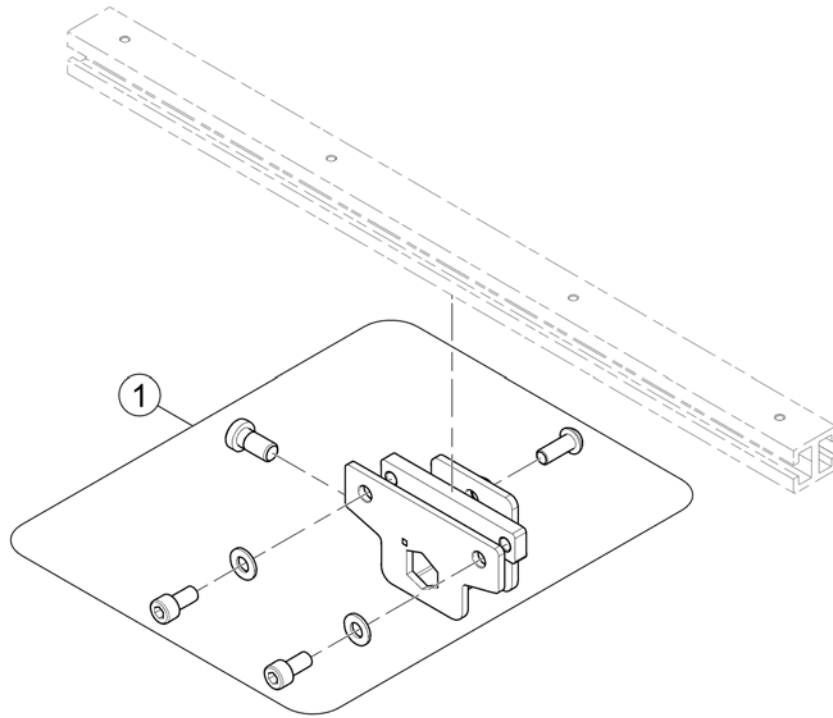

1571834 Rev

Pos.	Part number	Description	Valid from → until	Qty
1	SP1570189	Armrest bracket		1