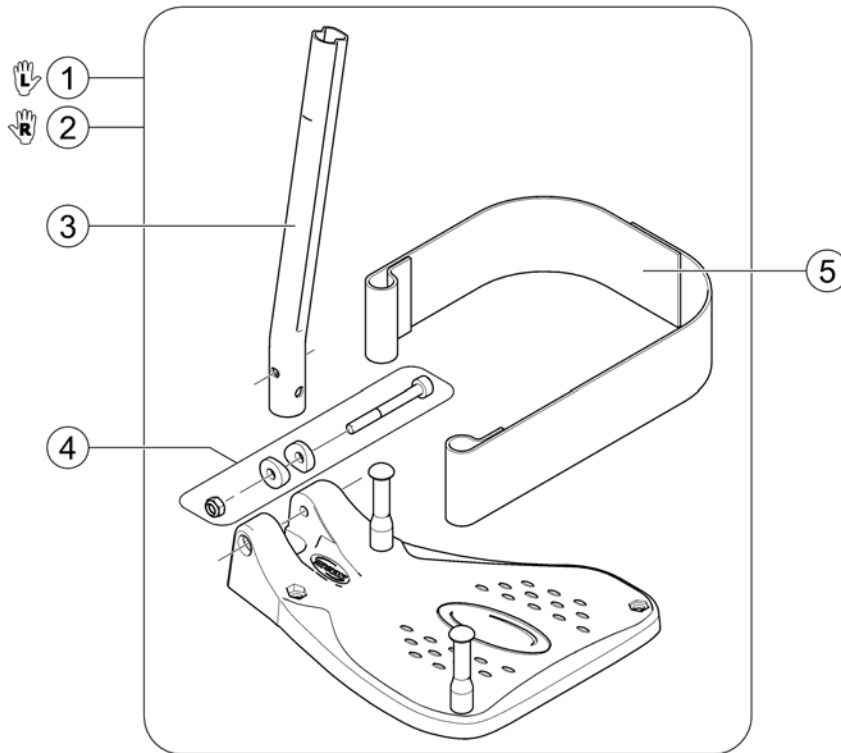

Footplate, Standard

158854.iss

Pos.	Part number	Description	Valid from → until	Qty
1	SP1537944	Footrest Tube with Footplate for Hanger, cpl.43-45,5cm LH		1
2	SP1537942	Footrest Tube with Footplate for Hanger, cpl.43-45,5cm RH		1
3	1434561-0010	Footrest Tube, Short		1
4	1430433	Screw Kit, Footrest Fixed		1
5	SP1442467	Heel Strap cpl.		1