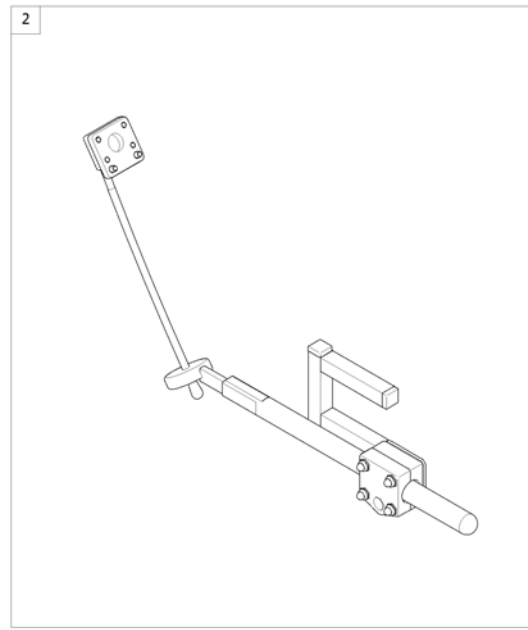

G91S with brackets

1560850 iso

Pos.	Part number	Description	Valid from → until	Qty
1	SP1505187	Remote Control G91S <i>[1615]</i>		1
2	-	Remote Bracket Standard <i>[1615+1207/1208]</i>		1