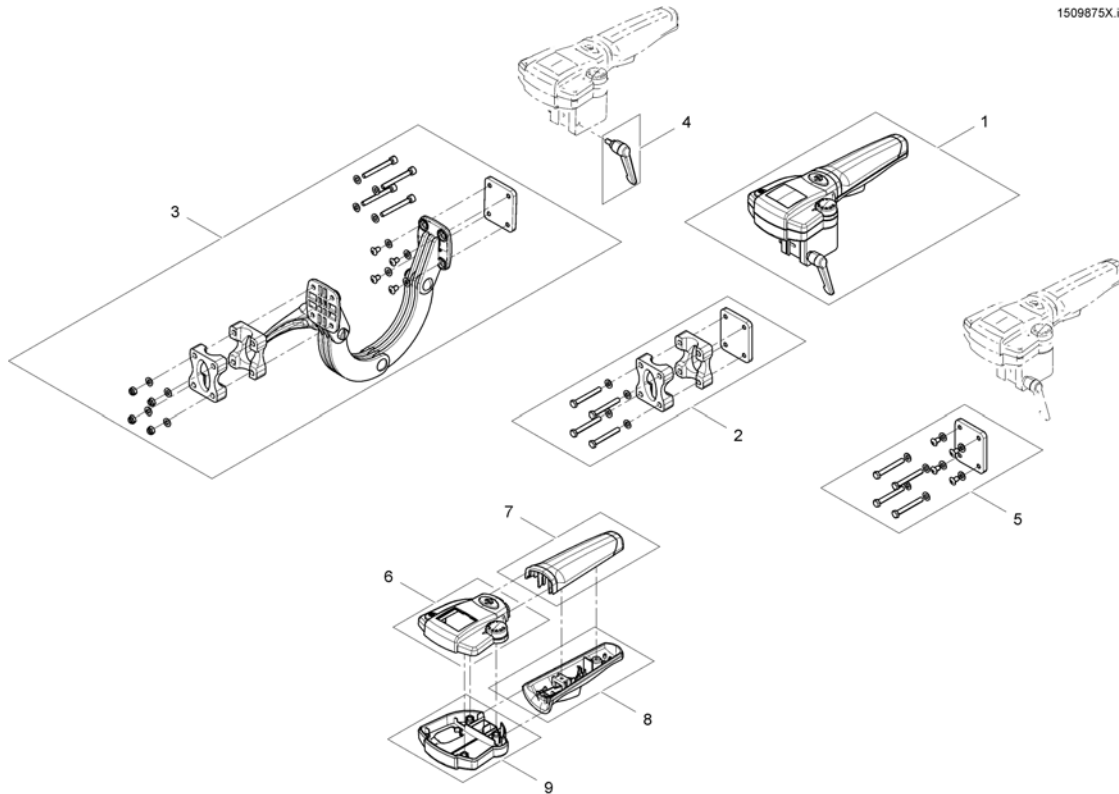

Bracket, Compact Dual Control - long

158856.iss

Pos.	Part number	Description	Valid from → until	Qty
1	SP1587119	Remote Attachment - long		1

Intuitive Dual Control with brackets

1509875X.iso

Pos.	Part number	Description	Valid from → until	Qty
1	SP1509875	Intuitiv Dual Control (IDC) <i>For chairs build before 01/02/10 please also order SP1537148</i>		1
2	SP1522310	Fixed bracket		1
3	SP1521488	Adjustable bracket		1
4	SP1510135	Clamp lever M5x10		1
5	SP1537148	Supportplate IDC for chairs before 01.02.10		1
6	SP1579573	Upper Housing		1
7	SP1511060	Handhold upper part		1
8	SP1511099	Handhold lower part		1
9	SP1510470	Housing lower part		1