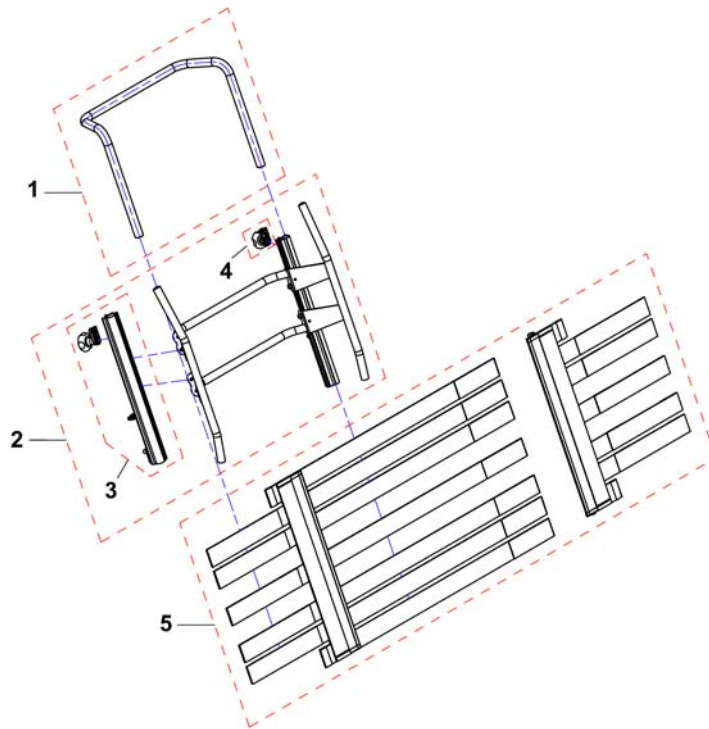

1526824X.dwg

Pos.	Part number	Description	Valid from → until	Qty
1	SP1543081	Support tube, SW55		1
2	SP1526824	Backrest frame, cpl., SW55		1
3	1445848	Backrest Rail, cpl.		1
4	5253088	Fixation block		1
5	SP1526308	Backrest, tension adjustable, SW 55 - 61cm		1
-	1526459	Backrest upholstery SW 55 cm		1