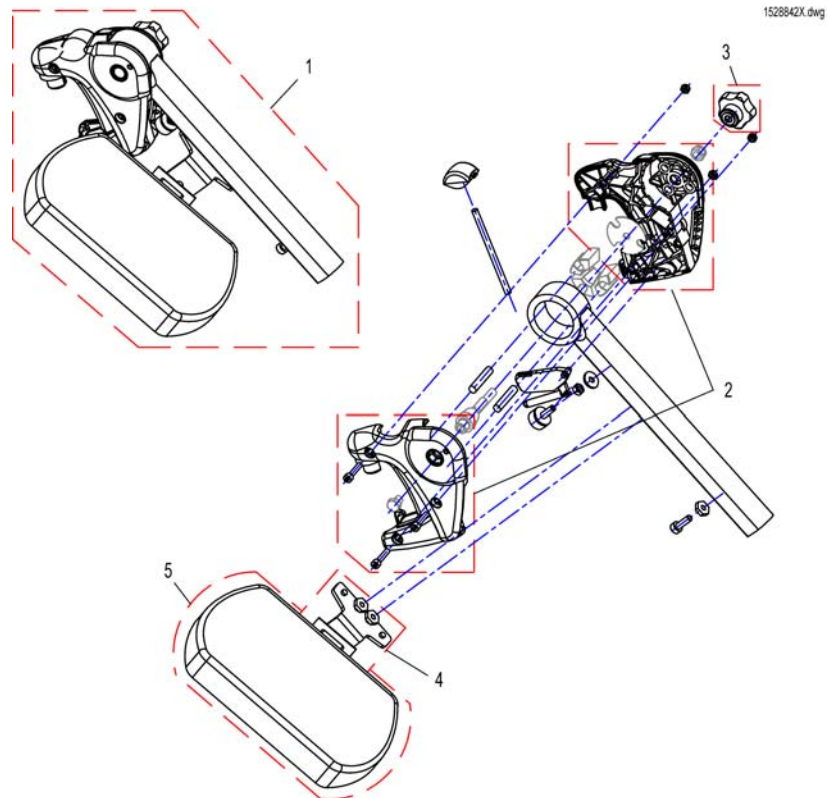

Hanger Vari A (04/2009 =>)

Pos.	Part number	Description	Valid from → until	Qty
-	SP1527820	Rework-Kit Vari A Legrest Version 1 => Version 2 <i>Vari A Version 1 => Version 2 Upgrade Kit</i>		1
1	SP1527498	Hanger Vari A LH, cpl.		1
1	SP1527492	Hanger Vari A RH, cpl.		1
2	SP1434955	Cover Legrest cpl.		1
3	L34011	Handknob M8 Tristarfemale		1
4	SP1450447	Calf Pad Holder Left Turnable, cpl.		1
4	SP1450446	Calf Pad Holder Right Turnable, cpl.		1
5	6301333	Legrest calf pad		1