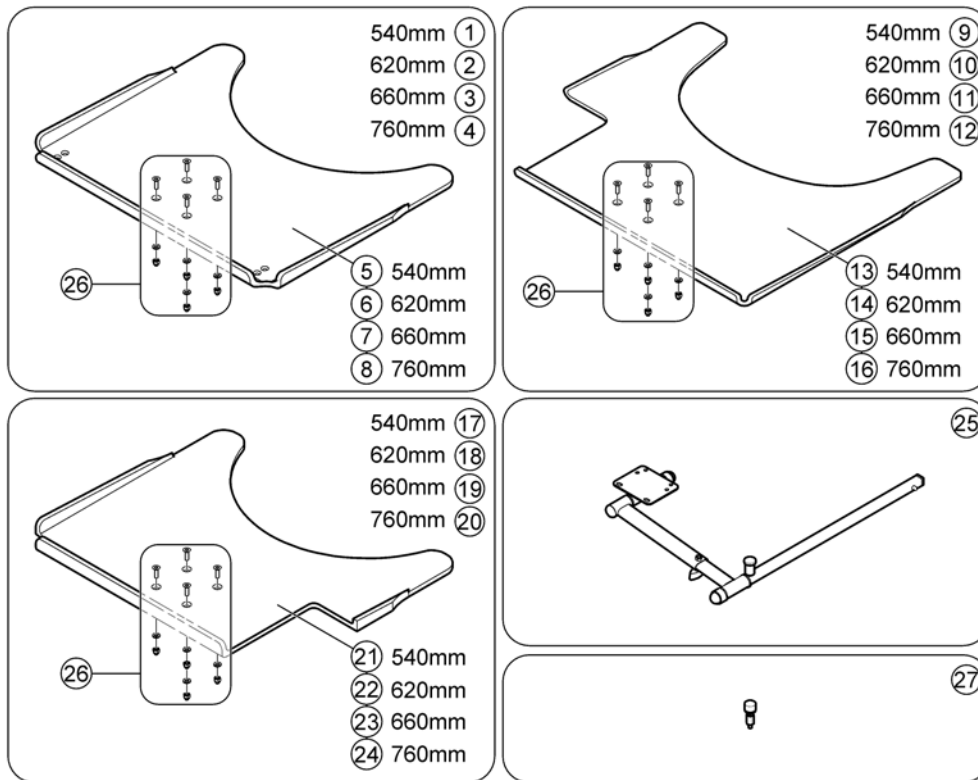

Trays

Pos.	Part number	Description	Valid from → until	Qty
1	SP1548198	Swing-Out Tray, 540mm, Seatwidth 330mm to 430mm, no Cutout, cpl. with holder		1
2	SP1548201	Swing-Out Tray, 620mm, Seatwidth 380mm to 480mm, no Cutout, cpl. with holder		1
3	SP1422954	Swing-Out Tray, 660mm, Seatwidth 430mm to 530mm, no Cutout, cpl. with holder		1
4	SP1584644	Swing-Out Tray, 760mm, Seatwidth 480mm to 580mm, no Cutout, cpl. with holder		1
5	SP1535050	Tray table, 540mm, no Cutout		1
6	SP1535010	Tray table, 620mm, no Cutout		1
7	SP1535011	Tray table, 660mm, no Cutout		1
8	SP1586049	Tray table, 760mm, no Cutout		1
9	SP1548138	Swing-Out Tray, 540mm, Seatwidth 330mm to 430mm, Cutout RH, cpl. with holder		1
10	SP1548199	Swing-Out Tray, 620mm, Seatwidth 380mm to 480mm, Cutout RH, cpl. with holder		1
11	SP1422953	Swing-Out Tray, 660mm, Seatwidth 430mm to 530mm, Cutout RH, cpl. with holder		1
12	SP1584663	Swing-Out Tray, 760mm, Seatwidth 480mm to 580mm, Cutout RH, cpl. with holder		1
13	SP1535051	Tray table, 540mm, Cutout RH		1
14	SP1535012	Tray table, 620mm, Cutout RH		1
15	SP1535049	Tray table, 660mm, Cutout RH		1
16	SP1586048	Tray table, 760mm, Cutout RH		1
17	SP1548197	Swing-Out Tray, 540mm, Seatwidth 330mm to 430mm, Cutout LH, cpl. with holder		1
18	SP1548200	Swing-Out Tray, 620mm, Seatwidth 380mm to 480mm, Cutout LH, cpl. with holder		1
19	SP1422952	Swing-Out Tray, 660mm, Seatwidth 430mm to 530mm, Cutout LH, cpl. with holder		1
20	SP1584662	Swing-Out Tray, 760mm, Seatwidth 480mm to 580mm, Cutout LH, cpl. with holder		1
21	SP1535009	Tray table, 540mm, Cutout LH		1
22	SP1534974	Tray table, 620mm, Cutout LH		1