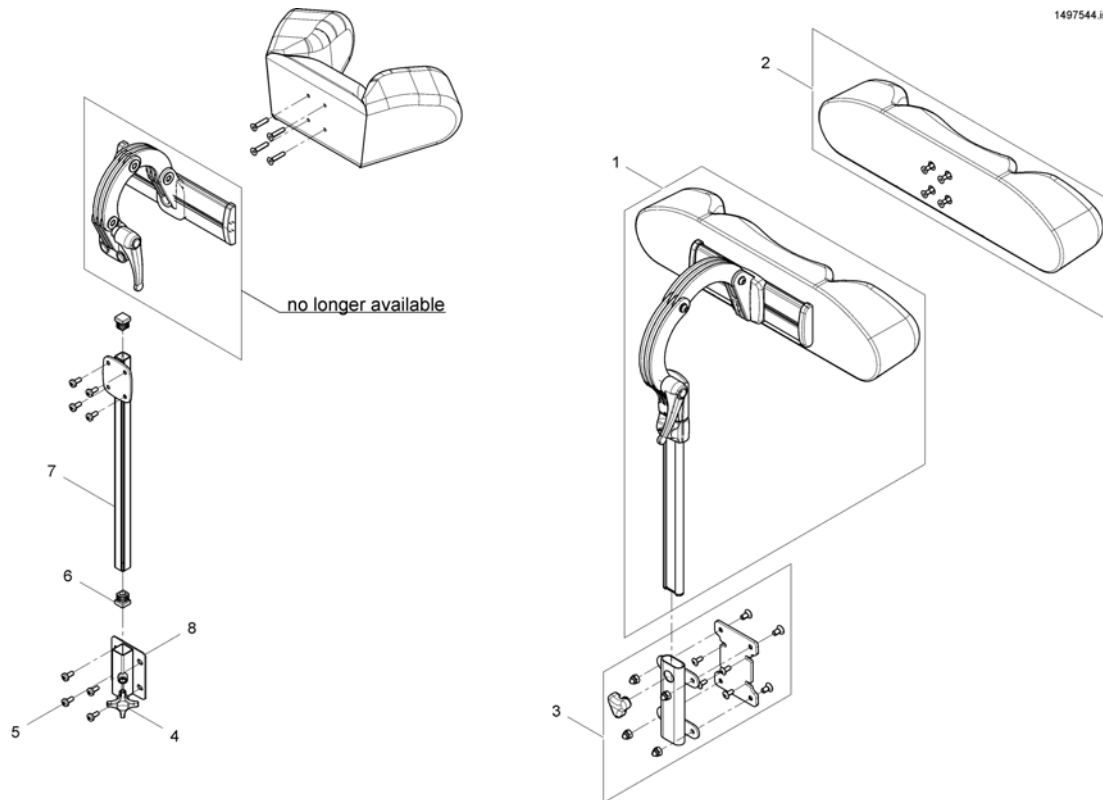

Headrest sidwise adjustable

1497544.iso

Pos.	Part number	Description	Valid from → until	Qty
1	SP1530119	Headrest, sidwise adjustable, cpl. - Dartex TR26		1
2	SP1422865	Headrest cushion contour black, without bracket		1
2	1422866	HEADREST PAD STD./CONTOUR GREY		1
2	SP1522214	HEADREST PAD STD./CONTOUR BLACK PLUSH		1
3	SP1544680	MOUNTING-KIT		1
4	256099	Wing Screw M8 X 20 639		1
5	-	Lens head screw DIN7985-M05x12-4.8 zc		1
6	L01055	Plug 15x15mm		1
7	1451639-0205	Headrest REA Angle Adjustment		1
8	26002351	Tube Headrest		1