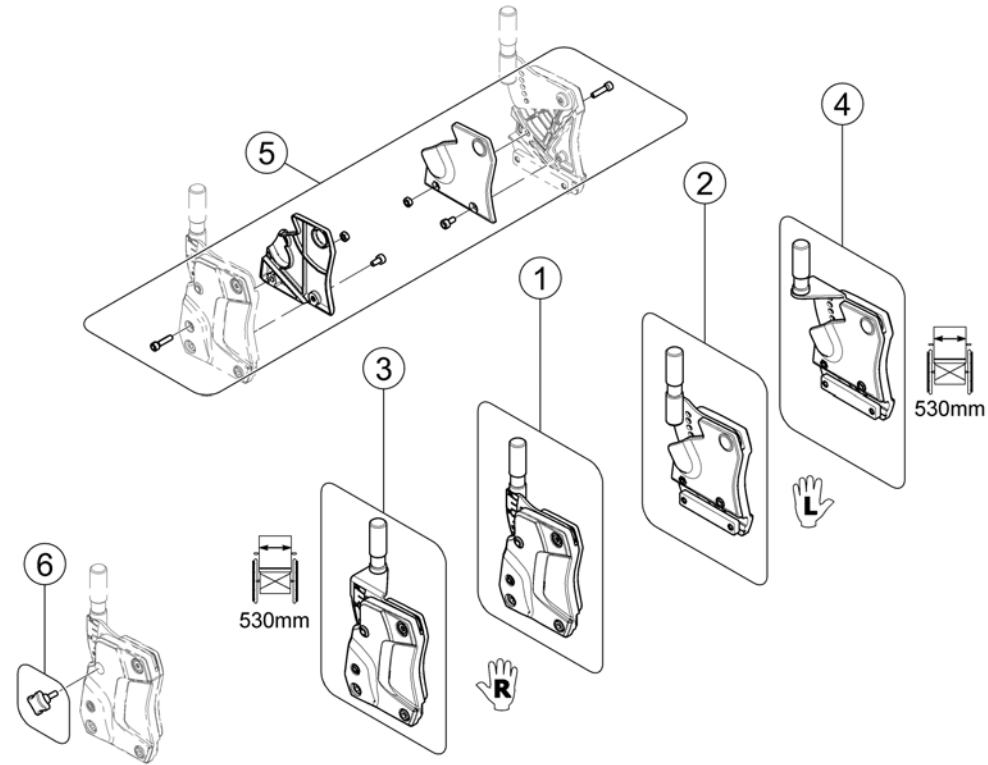

Backrest support

1572928 Rev

Pos.	Part number	Description	Valid from → until	Qty
1	SP1582709	Backrest Support - RH <i>Compatible with Flip-Up & Following Armrest [2193/2192/2194] - replaces SP1571560</i>		1
2	SP1582708	Backrest Support - LH <i>Compatible with Flip-Up & Following Armrest [2193/2192/2194] - replaces SP1571561</i>		1
3	SP1582952	Backrest Support SW 530mm - RH <i>Compatible with Flip-Up & Following Armrest [2193/2192/2194] - replaces SP1571568</i>		1
4	SP1582951	Backrest Support SW 530mm - LH <i>Compatible with Flip-Up & Following Armrest [2193/2192/2194] - replaces SP1571569</i>		1
5	SP1571676	Cover		1
6	SP1579877	Hand Screw M6 <i>(Swedish Homologation only!)</i>	→ 2015-07-31	2
6	SP1589324	Cross handle M8, cpl. <i>(Swedish Homologation only!)</i>	2015-08-01 →	2