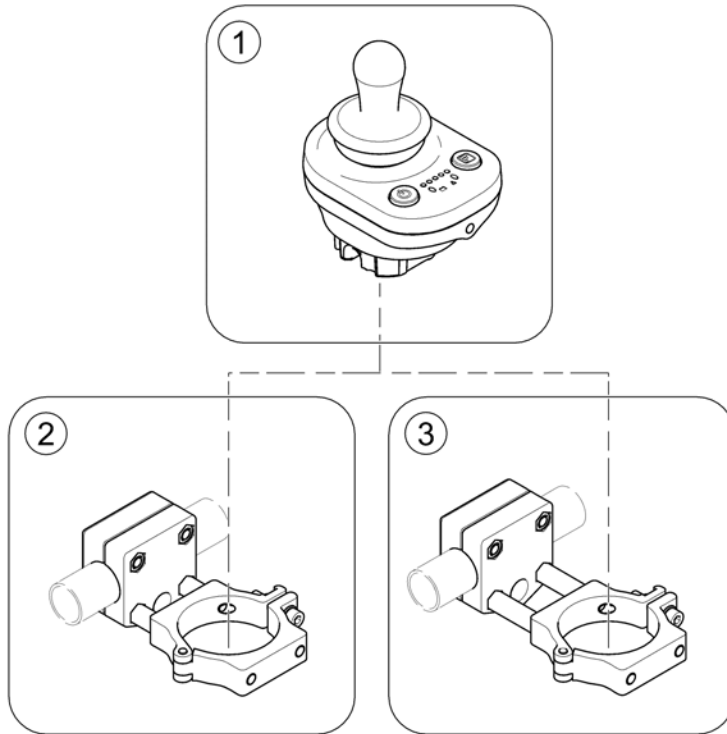

Compact Dual Control with brackets

1588802 Rev

Pos.	Part number	Description	Valid from → until	Qty
1	-	Compact Dual Control		1
2	-	Bracket, Compact Dual Control - short		1
3	-	Bracket, Compact Dual Control - long		1