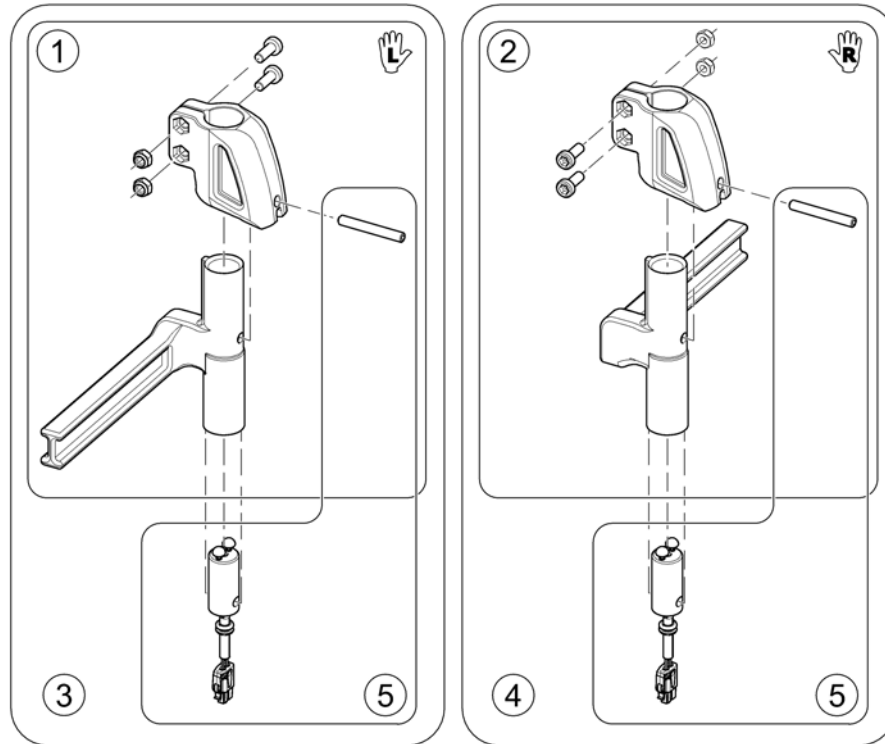

Legrest Support, Vari series - Standard Seat

1573651.000

Pos.	Part number	Description	Valid from → until	Qty
1	SP1449733	Legrest Support Vari series, man. 5cm - LH		1
2	SP1449732	Legrest Support Vari series, man. 5cm - RH		1
3	SP1551324	Legrest Support Vari series, el. 5cm - LH		1
4	SP1551323	Legrest Support Vari series, el. 5cm - RH		1
5	SP1450232	Power Supply Cable Legrest (550mm)		1
-	SP1524744	Adaptercable Actuator AMP -> DX2 <i>with Lifter</i>		1
-	SP1547305	Extension cable for actuator <i>without Lifter</i>		1