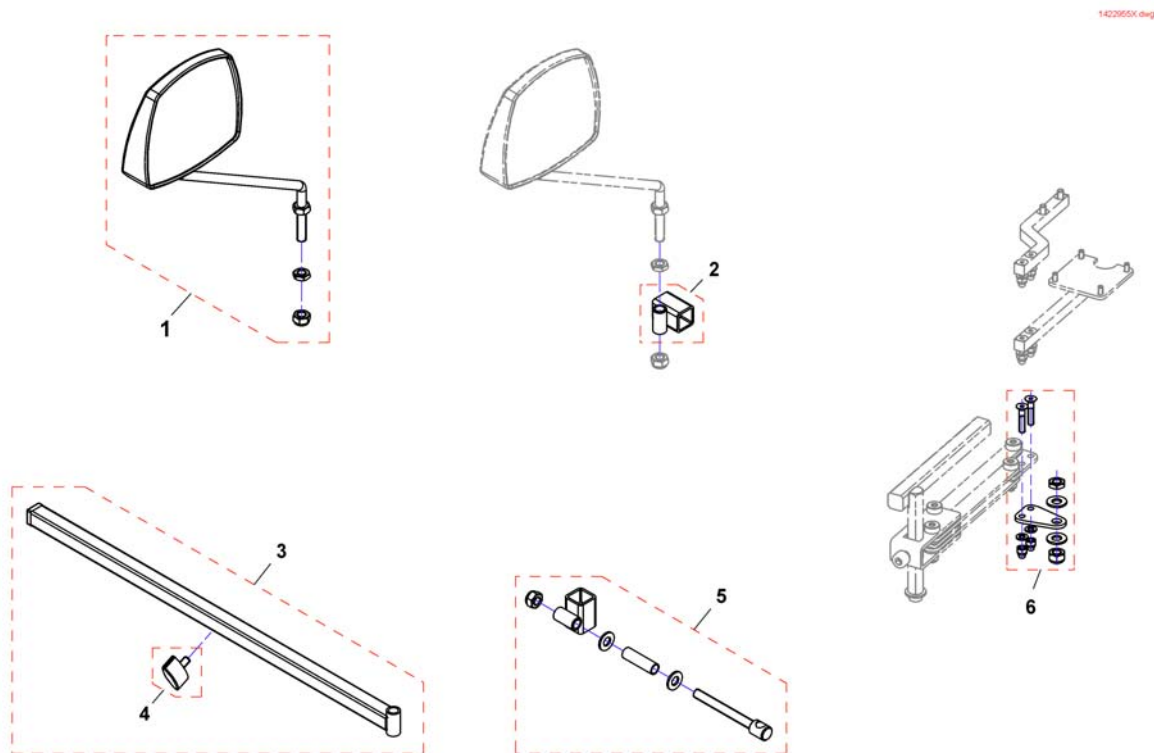

Rearview Mirror

Pos.	Part number	Description	Valid from → until	Qty
1	SP1422955	Rear Mirror		1
2	F276005.00	Mirror bracket		1
3	SP1423435	Rear Mirror Support Rail cpl.		1
4	L31001	Wing Scew M6X10		1
5	SP1422957	Mirror bracket		1
6	SP1527151	Adapter to mount mirror and remote at the same side		1