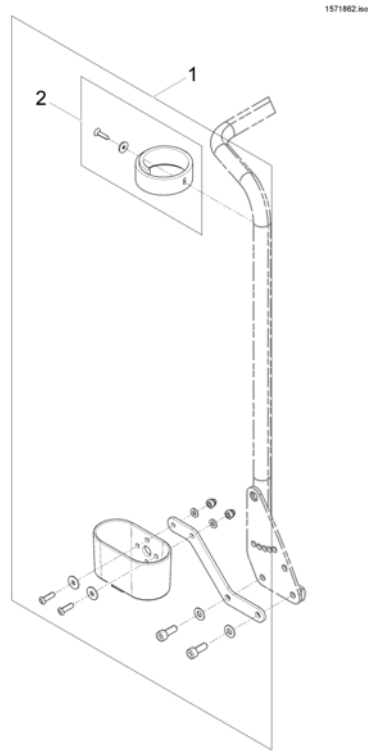

Cane holder (Modulite: backrest frame)

Pos.	Part number	Description	Valid from → until	Qty
1	SP1570396	Cane holder, standard backrest		1
2	SP1420493	Belt for caneholder		1

Cane holder (Modulite: back posts man recliner)