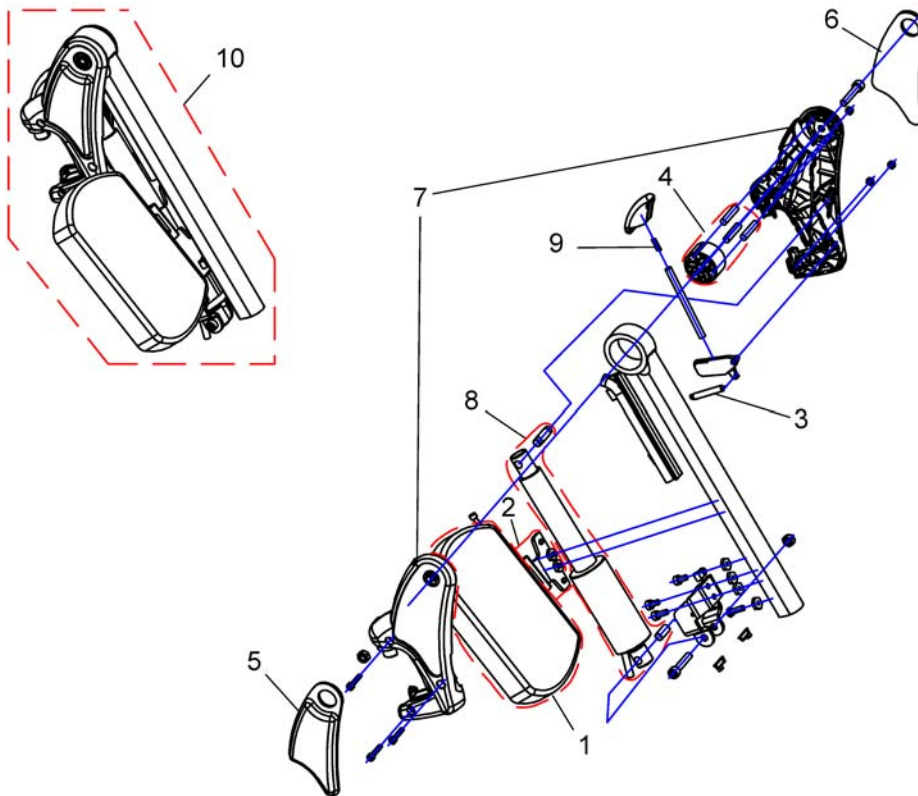

Hanger Vari ADE/ADP electric (07/2005 =>)

1449407X.dwg

Pos.	Part number	Description	Valid from → until	Qty
1	6301333	Legrest calf pad		1
2	SP1450447	Calf Pad Holder Left Turnable, cpl.		1
2	SP1450446	Calf Pad Holder Right Turnable, cpl.		1
3	SPZ173178	Spring		1
4	SPZ174134	Floating Cylinder With Pin		1
5	SP1450448	Knee Upholstery RH		1
6	SP1450410	Knee Upholstery LH		1
7	SP1449293	Ad-Cover cpl.		1
8	SPZ151006	Actuator with circuit board, preassembled		1
9	SPN12196	Spring		1
10	SP1449408	Hanger ADP RH cpl.		1
10	SP1449407	Hanger ADP LH cpl.		1