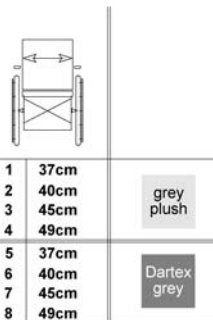

1526905PAC.dwg

FLEX II

Pos.	Part number	Description	Valid from → until	Qty
6	-	No longer available - please refer to Replacement Info for which part is to be used instead. <i>SP1427119-TR26 Dartex black or 1435798 Grey Plush</i>		1
7	-	No longer available - please refer to Replacement Info for which part is to be used instead. <i>SP1427120-TR26 Dartex black or 1444340 Grey Plush</i>		0
1	1444339	Backrest Cushion Laguna, 372x550mm, Grey Plush		1
2	1435798	Backrest Cushion Laguna, 402x550mm, Grey Plush		1
3	1444340	Backrest Cushion Laguna, 452x550mm, Grey Plush		1
4	1444341	Backrest Cushion Laguna, 492x550mm, Grey Plush		1
5	1427118	Backrest cushion comfort Laguna (XS), 372x550 mm, Dartex grey (TR23)		1
8	1427121	Backrest Cushion Laguna, 492x550mm, Dartex Grey		1