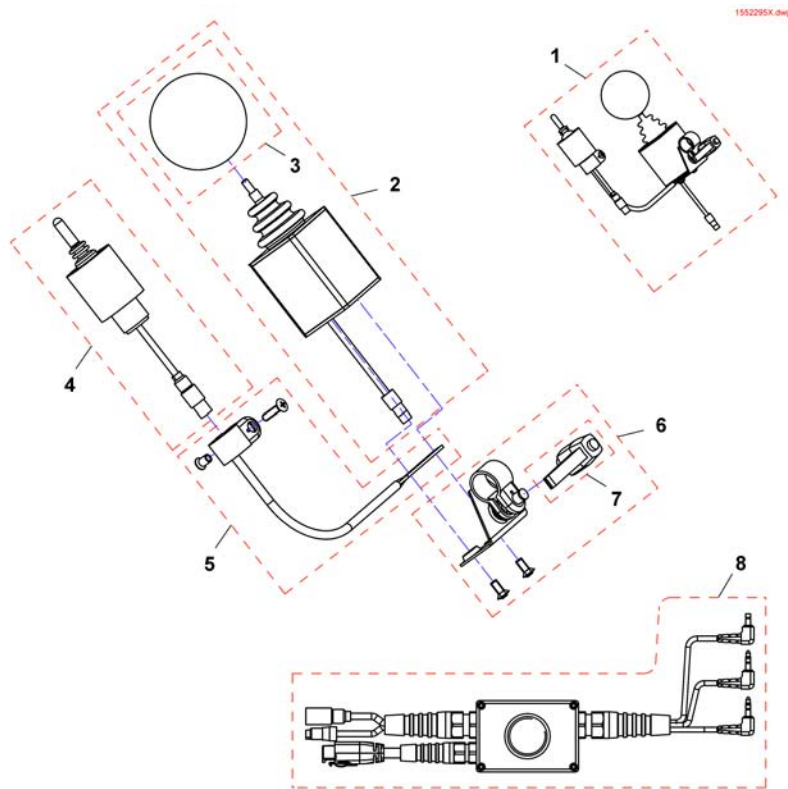

Small Chin Control with brackets

Pos.	Part number	Description	Valid from → until	Qty
-		Small Chincontrol		1
-		Framework for chincontrol		1

Small Chincontrol

Pos.	Part number	Description	Valid from → until	Qty
1	1448705	Chin control REM24, cpl.		1
1	1421770	Chin control G80/G90, cpl.		1
1	SP1544255	Chin control G91, cpl.		1
2	Z183282	Joystick, kmpl.		1
3	Z183265	Foam control knob cpl.		1
4	1442943	Switchjoystick REM24, kmpl.		1
4	Z183283	Switchjoystick G80/G90, cpl.		1
4	SP1544250	Switchjoystick G91, kmpl.		1
5	SP1552294	Switchjoystick bracket		1
6	SP1552295	Joystick clamp		1
7	L32901	Clamping lever		1
8	SP1442944	Harness REM24		1
8	Z183275	Harness G80/G90		1
8	SP1541715	Harness G91		1