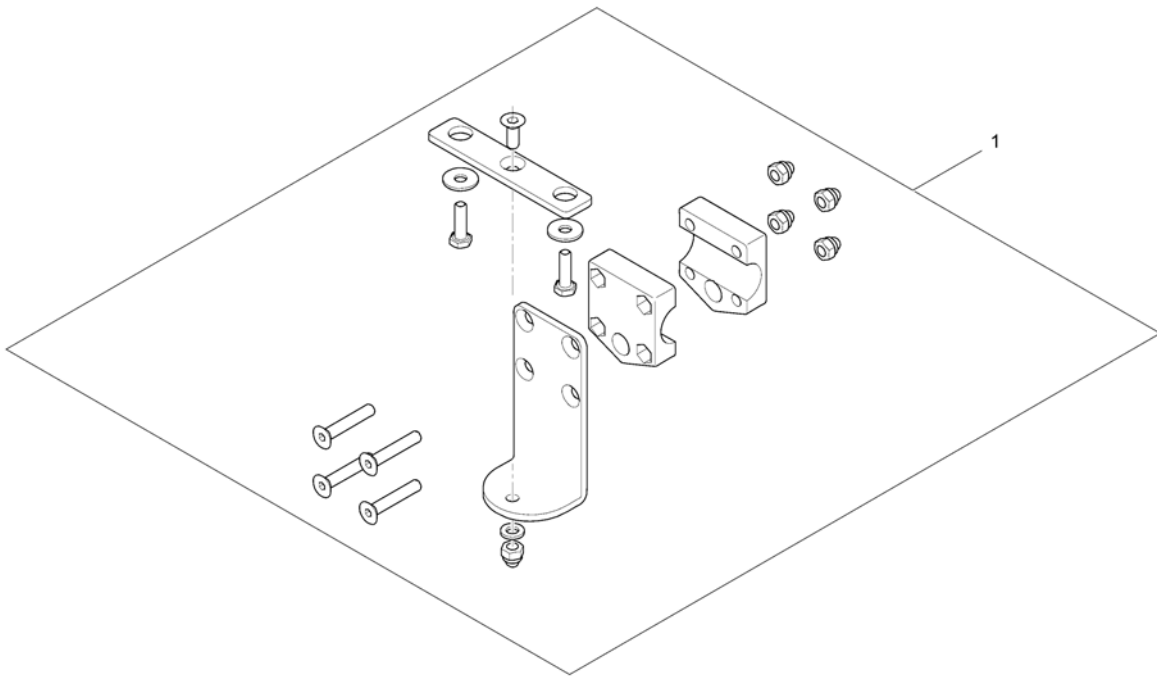

Remote Bracket Dual Control for Standard-/Flex2-/Max-Seat

1560885.iso

Pos.	Part number	Description	Valid from → until	Qty
1	SP1422818	Remote Bracket Dual Control		1