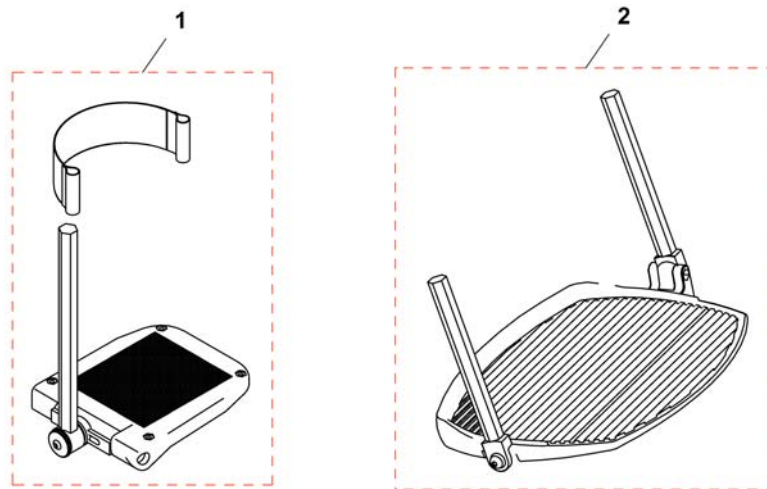

Footrests Vari series

1423156X.png

Pos.	Part number	Description	Valid from → until	Qty
1	SP1419344	Footplate LH Anlge And Depth Adjustable, With Support Tube cpl.		1
1	SP1419345	Footplate RH Anlge And Depth Adjustable, With Support Tube cpl.		1
2	SP1423156	Footboard, pre-assembled		1