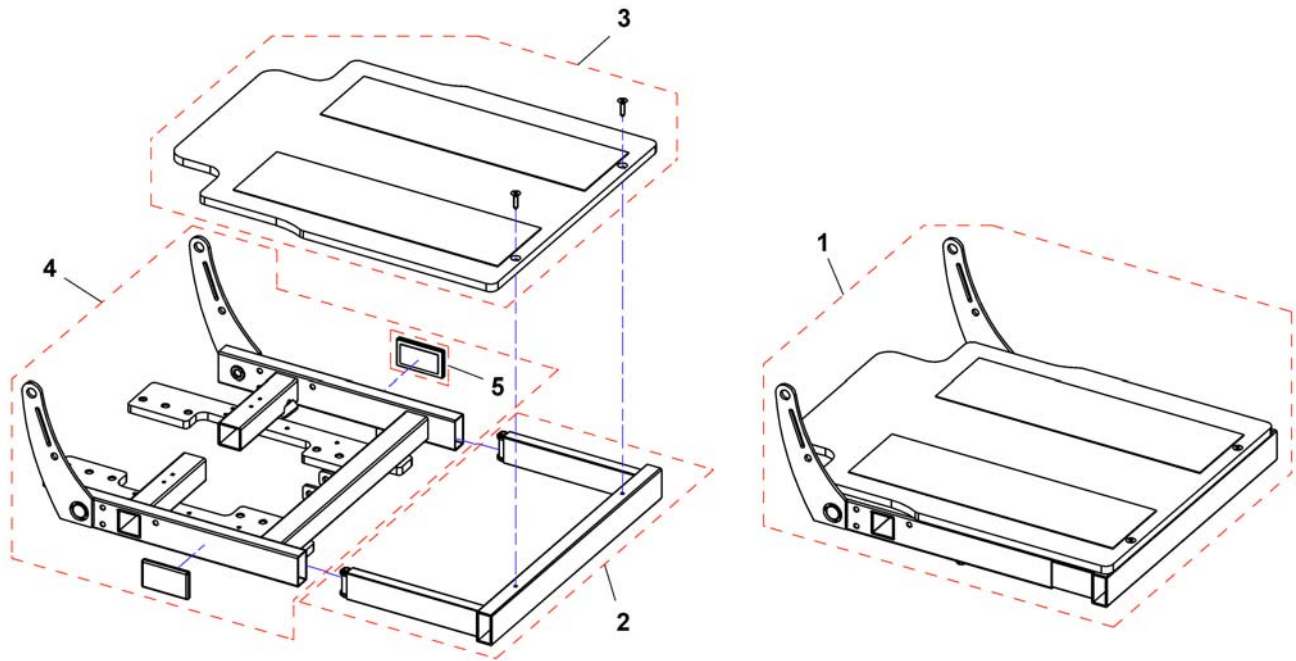

Seat Frame with Plate

1531262k.dwg

Pos.	Part number	Description	Valid from → until	Qty
1	SP1531262	Flex2 Seat frame for SW 39		1
1	SP1531263	Flex2 Seat frame for SW 44		1
1	SP1531264	Flex2 Seat frame for SW 49		1
2	SP1528416	Legrest attachment SW 39		1
2	SP1528417	Legrest attachment SW 44		1
2	SP1528418	Legrest attachment SW 49		1
3	SP1528419	Seat plate SW 39		1
3	SP1528420	Seat plate SW 44		1
3	SP1528421	Seat plate SW 49		1
4	SP1536658	Seat frame SW 39		1
4	SP1536659	Seat frame SW 44		1
4	SP1536660	Seat frame SW 49		1
5	P31298	Reflector, yellow		1