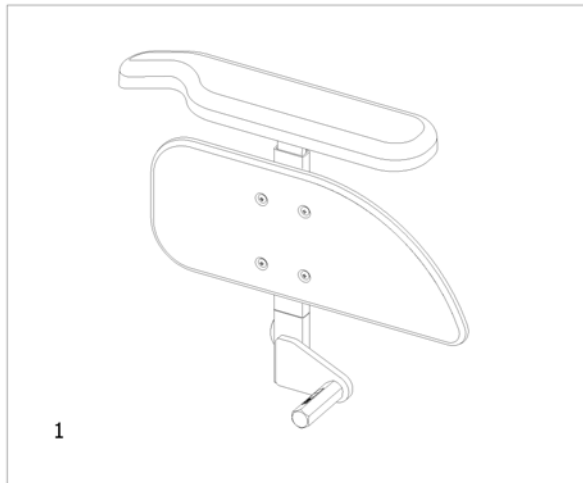

Armrest for Standard Seat

1571952.iss

Pos.	Part number	Description	Valid from → until	Qty
1	-	T-Armrest, detachable, with Armpad, for Standard Seat 2008-08-01 ==> [0606+0647/0649]		1