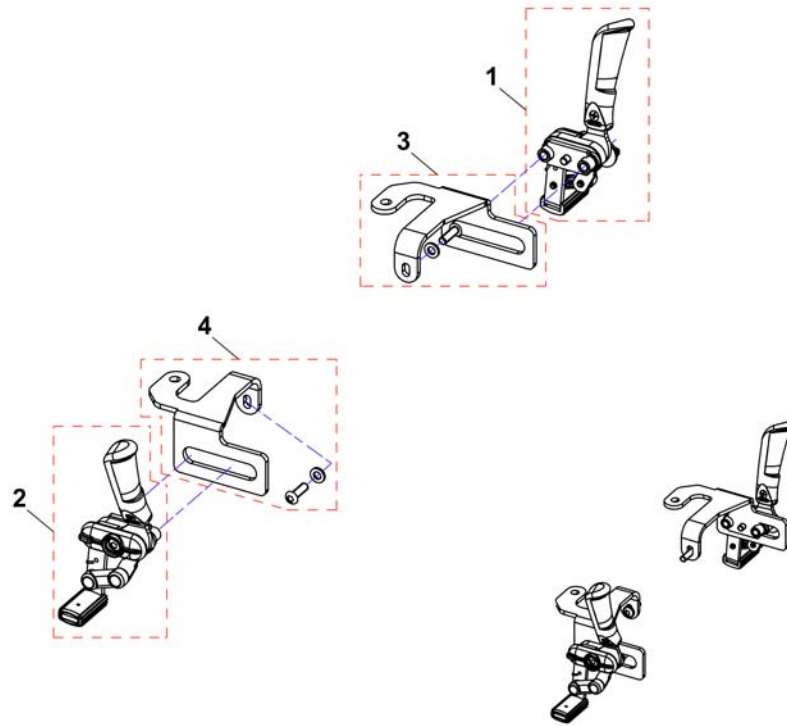

Wheel Lock/Parkingbrake

1548717X.dwg

Pos.	Part number	Description	Valid from → until	Qty
1	SP1527950	Brake, LH		1
2	SP1527949	Brake, RH		1
3	SP1550695	Brakeholder, LH		1
4	SP1550696	Brakeholder, RH		1