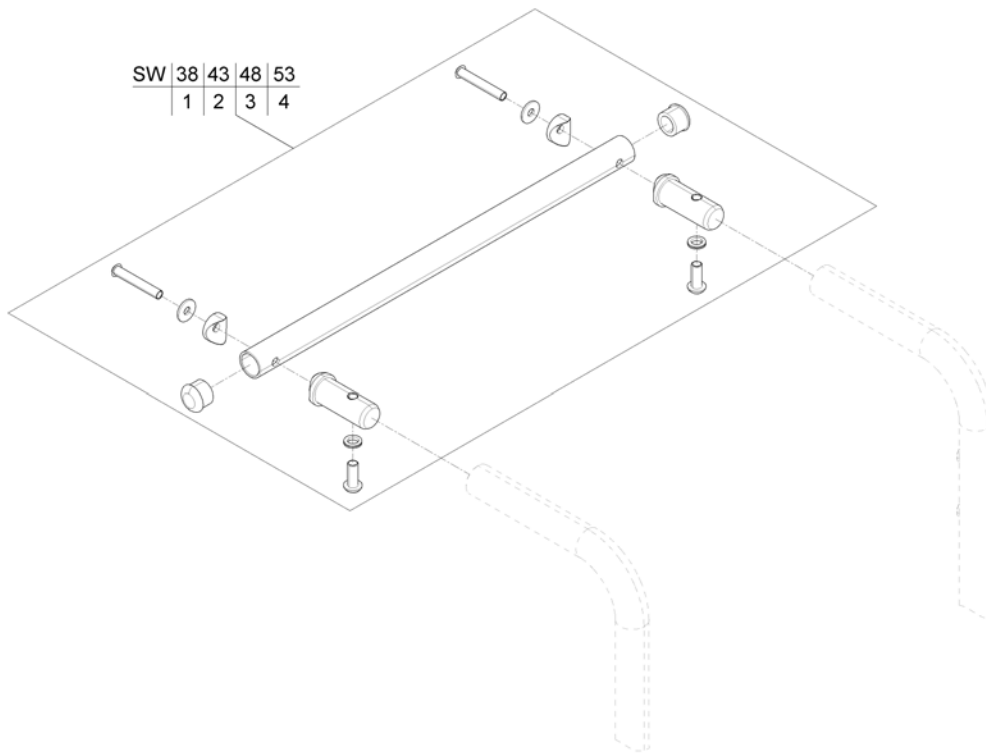

Connection tube

1571835 no

Pos.	Part number	Description	Valid from → until	Qty
1	SP1570370	Connection tube		1
2	SP1570371	Connection tube		1
3	SP1570372	Connection tube		1
4	SP1570373	Connection tube		1