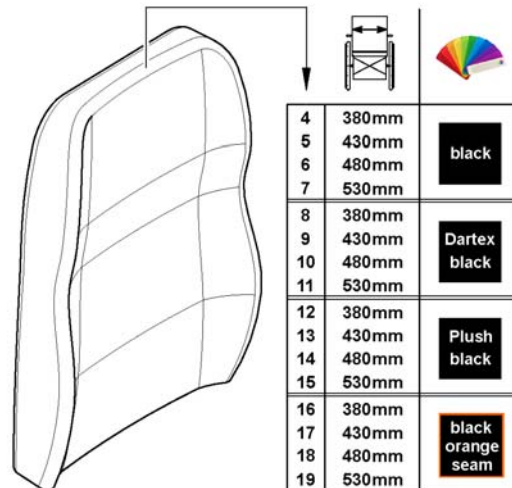

Laguna

Pos.	Part number	Description	Valid from → until	Qty
1	SP1568489	Flex3 backrest plate <i>[2172]</i>		1
2	SP1572321	Clamps		1
3	1497411	HANDWHEEL M12 LONG NECK/HEADREST		1
4	SP1529585	Backrest Cushion Laguna / EasyAdapt, black - SW 380mm <i>[2173+2151]</i>		1
5	SP1529586	Backrest Cushion Laguna / EasyAdapt, black - SW 430mm <i>[2173+2151]</i>		1
6	SP1529587	Backrest Cushion Laguna / EasyAdapt, black - SW 480mm <i>[2173+2151]</i>		1
7	SP1529596	Backrest Cushion Laguna / EasyAdapt, black - SW 530mm <i>[2173+2151]</i>		1
8	SP1529538-TR26	Backrest Cushion Laguna / EasyAdapt, Dartex black - SW 380mm <i>[2173+2152]</i>		1
9	SP1529539-TR26	Backrest Cushion Laguna / EasyAdapt, Dartex black - SW 430mm <i>[2173+2152]</i>		1
10	SP1529540-TR26	Backrest Cushion Laguna / EasyAdapt, Dartex black - SW 480mm <i>[2173+2152]</i>		1
11	SP1529545-TR26	Backrest Cushion Laguna / EasyAdapt, Dartex black - SW 530mm <i>[2173+2152]</i>		1
12	SP1529538-TR35	Backrest Cushion Laguna, Plush black - SW 380mm <i>[2173+2154]</i>		1
13	SP1529539-TR35	Backrest Cushion Laguna, Plush black - SW 430mm <i>[2173+2154]</i>		1
14	SP1529540-TR35	Backrest Cushion Laguna, Plush black - SW 480mm <i>[2173+2154]</i>		1
15	SP1529545-TR35	Backrest Cushion Laguna, Plush black - SW 530mm <i>[2173+2154]</i>		1
16	SP1529538	Backrest Cushion Laguna / EasyAdapt, black with orange seam - SW 380mm <i>[2173+2153]</i>		1
17	SP1529539	Backrest Cushion Laguna / EasyAdapt, black with orange seam - SW 430mm <i>[2173+2153]</i>		1
18	SP1529540	Backrest Cushion Laguna / EasyAdapt, black with orange seam - SW 480mm <i>[2173+2153]</i>		1