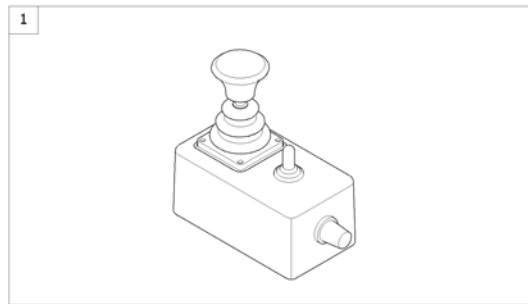

Dual Control with brackets

1574292 iso

Pos.	Part number	Description	Valid from → until	Qty
1	6001425	ACS dual control <i>[1291/1292]</i>		1
2	-	Remote Bracket Dual Control for Standard-/Flex2-/Max-Seat		1
3	-	Remote Bracket Dual Control for Modulite Seat		1