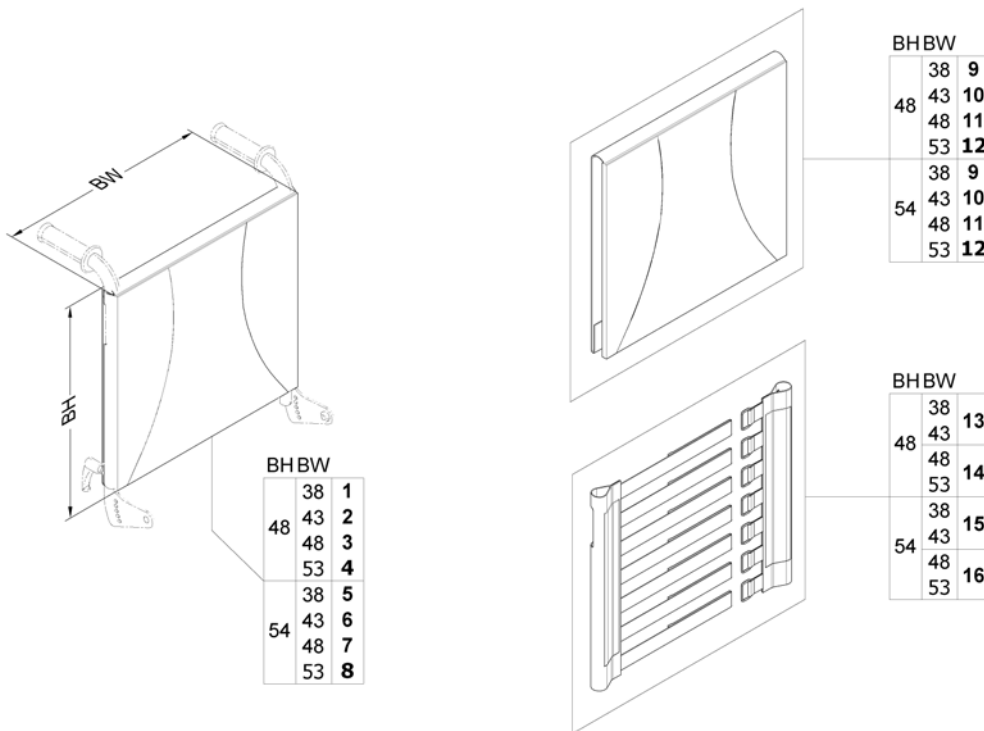

Backrest Frame

1571831.00

Pos.	Part number	Description	Valid from → until	Qty
1	SP1567810	Backrest Frame		1
2	0021-70002	Indexable lever 63mm M8x16		1

Sling Back, tension adjustable

1571829.indd

Pos.	Part number	Description	Valid from → until	Qty
1	SP1567529	Sling Back, tension adjustable & Upholstery, BW 380mm / BH 480mm, cpl.		1
2	SP1567465	Sling Back, tension adjustable & upholstery, BW 430mm / BH 480mm, cpl.		1
3	SP1567530	Sling Back, tension adjustable & upholstery, BW 480mm / BH 480mm, cpl.		1
4	SP1567531	Sling Back, tension adjustable & upholstery, BW 530mm / BH 480mm, cpl.		1
5	SP1567627	Sling Back, tension adjustable & upholstery, BW 380mm / BH 540mm, cpl.		1
6	SP1567746	Sling Back, tension adjustable & upholstery, BW 430mm / BH 540mm, cpl.		1
7	SP1567747	Sling Back, tension adjustable & upholstery, BW 480mm / BH 540mm, cpl.		1
8	SP1567748	Sling Back, tension adjustable & upholstery, BW 530mm / BH 540mm, cpl.		1
9	SP1563563	Backrest upholstery		1
10	SP1563653	Backrest upholstery		1
11	SP1563654	Backrest upholstery		1
12	SP1563655	Backrest upholstery		1
13	SP1571492	Sling back		1
14	SP1571493	Sling back		1
15	SP1571494	Sling back		1
16	SP1571510	Sling back		1