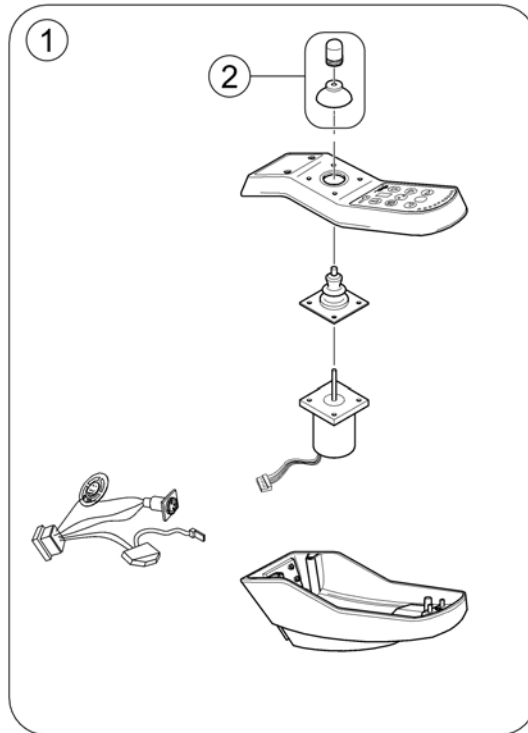

Remote REM 24SD

142802 8/0

Pos.	Part number	Description	Valid from → until	Qty
1	1436541	Remote REM24SD		1
2	SPZ183229	Remote knob cpl.		1