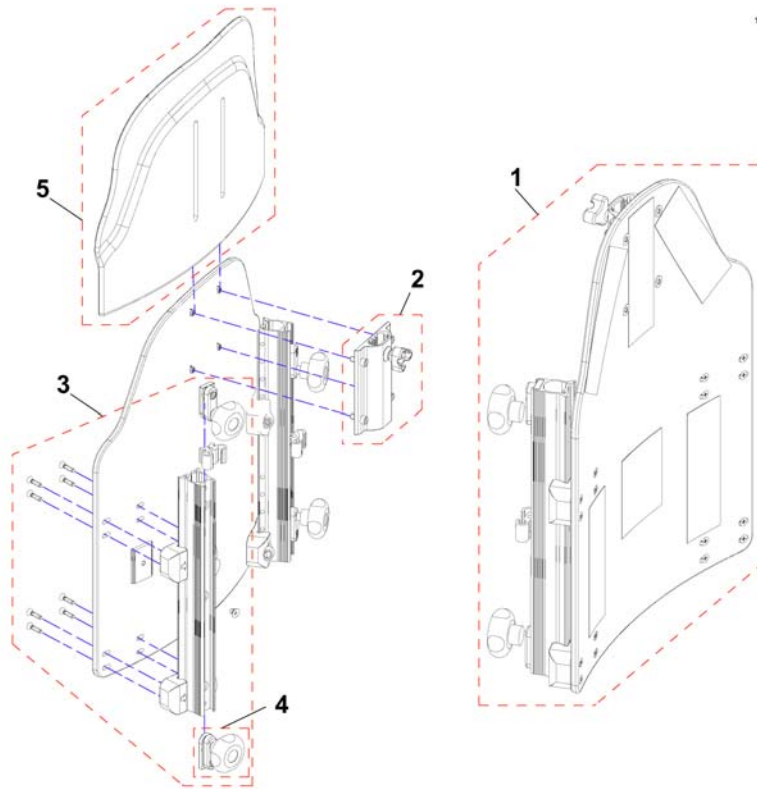

Backrest Flex2

152694PAC.dwg

Pos.	Part number	Description	Valid from → until	Qty
1	1440151	BACKREST PLATE Flex2 405X485 CPL		1
1	1440152	BACKREST PLATE Flex2 455X485 CPL		1
1	1440153	BACKREST PLATE Flex2 505X485 CPL		1
2	1446010	Bracket for Neck-/Headrest Flex2		1
3	1446008	Rail RH, backrest FLEX2, fixed		1
3	1446009	Rail LH, backrest FLEX2, fixed		1
4	5253088	Fixation block		1
5	1440147	EXTENDER 405X290 CPL, BACKREST FLEX2		1
5	1440148	EXTENDER 455X290 CPL, BACKREST FLEX2		1
5	1440149	EXTENDER 505X290 CPL, BACKREST FLEX2		1