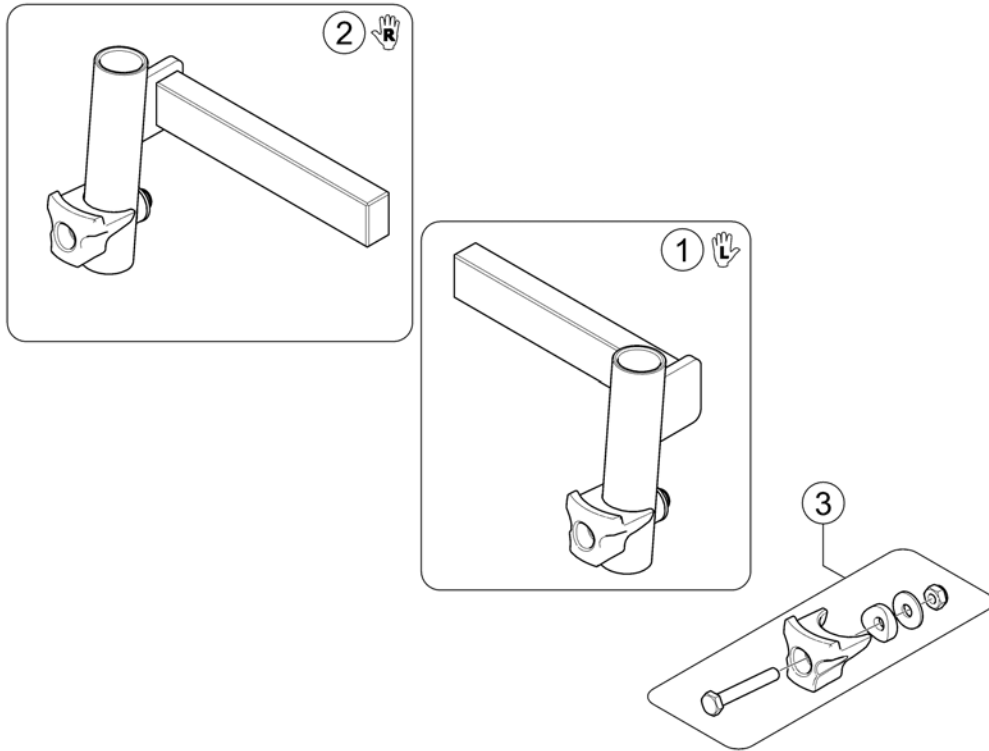

Legrest Support, 80° & man. elevating - Standard & Modulite Seat

1441526PAC.kim

Pos.	Part number	Description	Valid from → until	Qty
1	SP1531195	Legrest support, cpl. - LH <i>We recommend to exchange the hangers by pairs for products built before 01.01.12, because of new design.</i>	2015-07-01 →	1
2	SP1531196	Legrest support, cpl. - RH <i>We recommend to exchange the hangers by pairs for products built before 01.01.12, because of new design.</i>	2015-07-01 →	1
3	SP1589136	Kit, Support Nose	→ 2015-06-30	1
3	SP1588726	Kit, Support Nose	2015-07-01 →	1