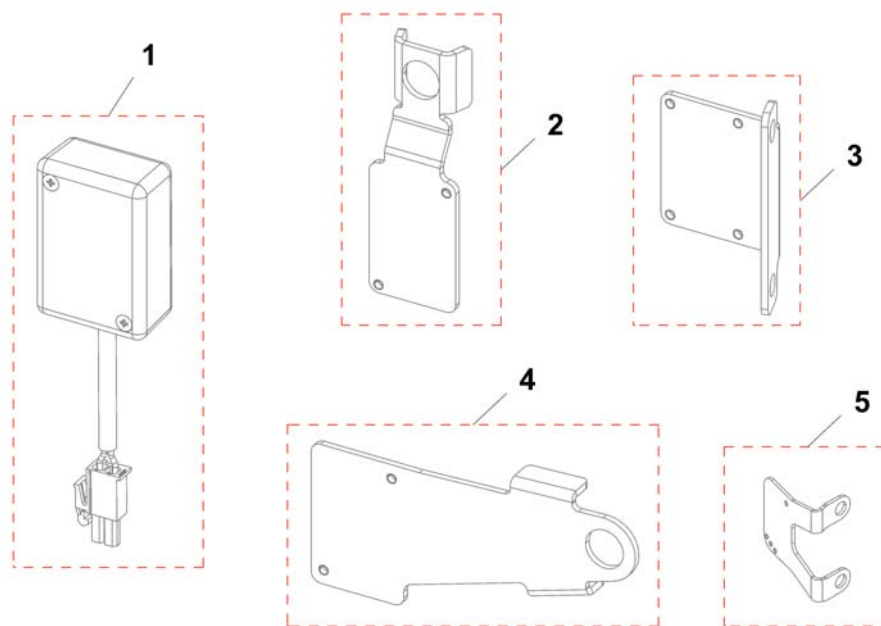

Slow-Stop-Sensor & Holder

1533662X.dwg

Pos.	Part number	Description	Valid from → until	Qty
1	SP1533662	Slow-stop-sensor, ACS2, cpl.		1
1	SP1572175	Slow-stop-sensor, ACS2, Modulite, cpl.		1
1	SP1537477	Slow-stop-sensor, R-Net, cpl.		1
1	SP1571202	Slow-stop-sensor, R-Net, Modulite, cpl.		1
2	SP1533665	Holder slow-stop-sensor Standardseat		1
3	SP1533661	Holder slow-stop-sensor Firm-seat		1
4	SP1534049	Holder slow-stop-sensor Flex2		1
5	SP1563880	Holder slow-stop-sensor Modulite		1