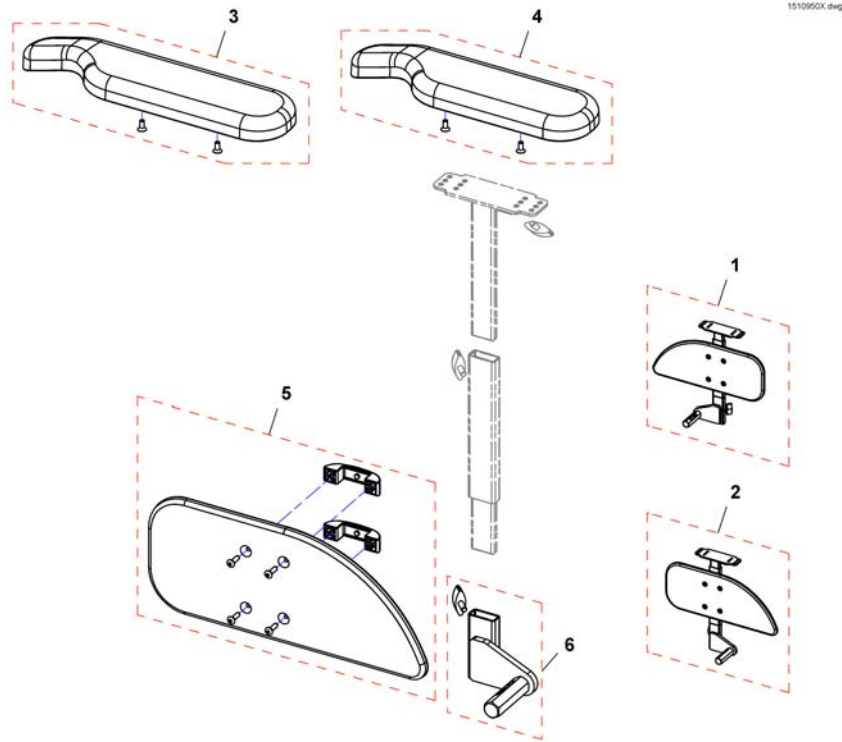

T-Armrest, detachable, with Armpad, for Standard Seat 2008-08-01 ==>

Pos.	Part number	Description	Valid from → until	Qty
1	SP1510935	Armrest, without armpad, RH		1
2	SP1510950	Armrest, without armpad, LH		1
3	SP1528846	Armpad, Extended (375mm), LH		1
3	SP1528845	Armpad, Extended (375mm), RH		1
4	SP1443004	Armpad, Standard (325mm), LH		1
4	SP1449043	Armpad, Standard (325mm), RH		1
5	SP1541505	Skirt guard, RH		1
5	SP1541506	Skirt guard, LH		1
6	SP1541510	Bracket for T-arm, RH		1
6	SP1541511	Bracket for T-arm, LH		1