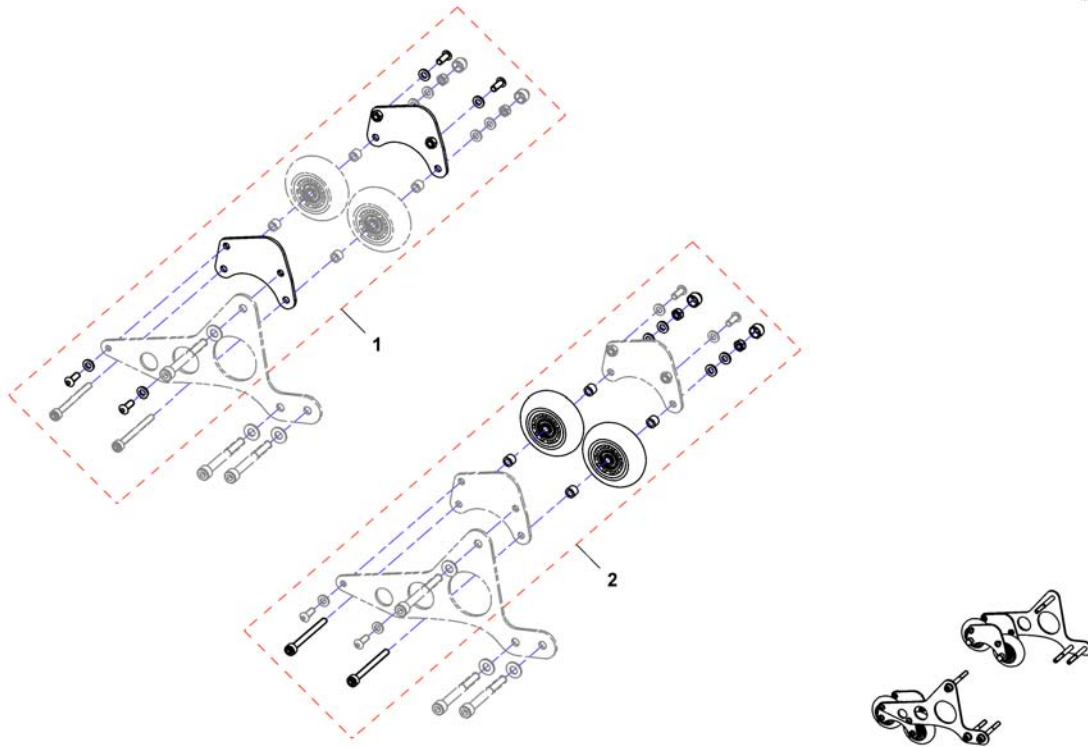

Anti-Tipper

154020X.dwg

Pos.	Part number	Description	Valid from → until	Qty
1	SP1550694	Anti-Tipp-Wheels Ø70x28		1

Anti-Tipp-Wheels for Lifter

1503723X.dwg

Pos.	Part number	Description	Valid from → until	Qty
1	SP1555072	Brackets Anti-Tipp-Wheels		1
2	SP1555073	Anti-Tipp-Wheels Ø70x28		1