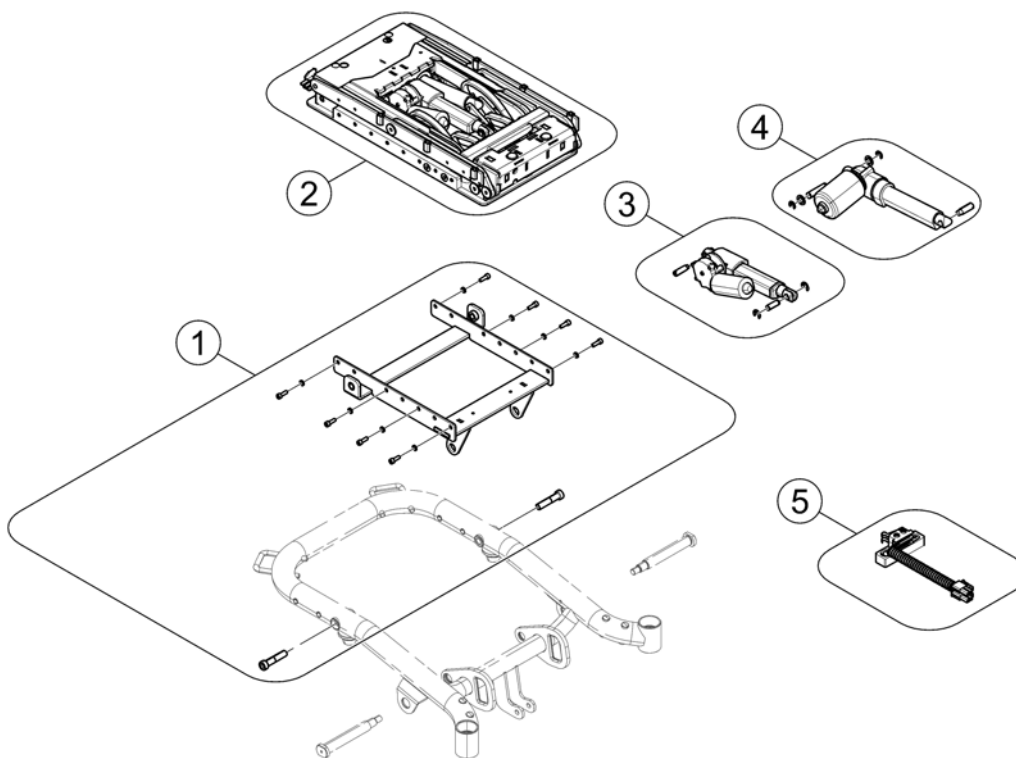

Tilt 20°

1572198.00

Pos.	Part number	Description	Valid from → until	Qty
1	SP1553666	Tilt adjustment bracket		1
2	SP1553667	Seat bracket		1
3	SP1585226	Actuator 'fast' Tilt 20° Kite, cpl.		1
4	SP1553669	Actuator cable		1
5	SP1563231	Mounting Rails		1

1571872.00

Pos.	Part number	Description	Valid from → until	Qty
1	SP1571705	Lifter- / Tilt bracket		1
2	SP1558714	Tilt unit		1
3	SP1571809	Actuator		1
-	SP1577616	Adapter Cable		1

Lifter

1572885.iso

Pos.	Part number	Description	Valid from → until	Qty
1	SP1571705	Lifter- / Tilt bracket		1
2	SP1558715	Lifter- / Tilt unit		1
3	SP1571822	Tilt actuator		1
4	SP1571823	Lifter actuator		1
5	SP1577762	Slow-Stop Switchcable with Mounting		1
-	SP1570291	Adapter Cable		1
-	SP1570294	Extension Cable		1
-	SP1570295	Extension Cable B		1