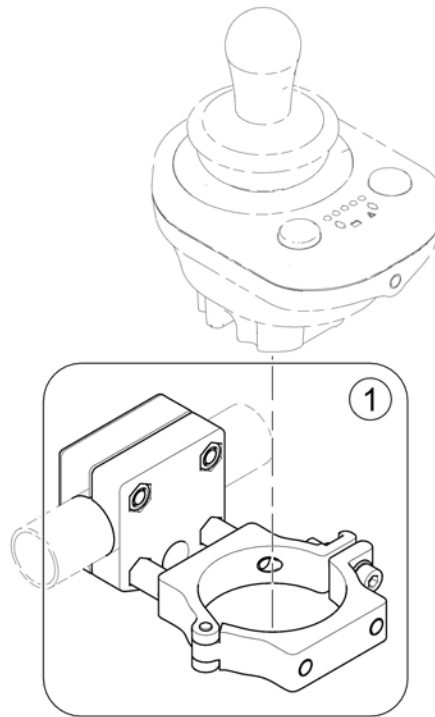

Bracket, Compact Dual Control - short

1588857 .ind

Pos.	Part number	Description	Valid from → until	Qty
1	SP1587904	Remote Attachment - short		1