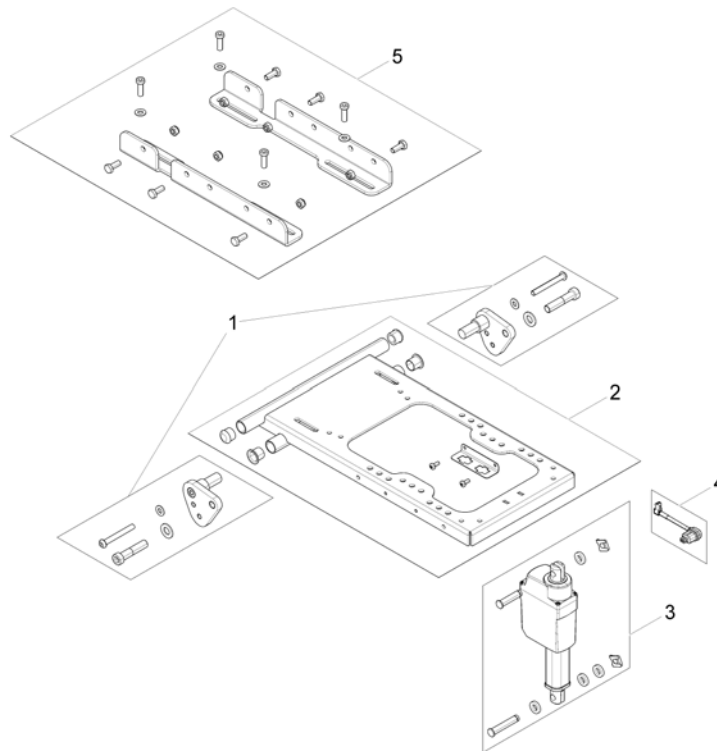

Tilt 20°

1572198.00

Pos.	Part number	Description	Valid from → until	Qty
1	SP1553666	Tilt adjustment bracket		1
2	SP1553667	Seat bracket		1
3	SP1585226	Actuator 'fast' Tilt 20° Kite, cpl.		1
4	SP1553669	Actuator cable		1
5	SP1563231	Mounting Rails		1