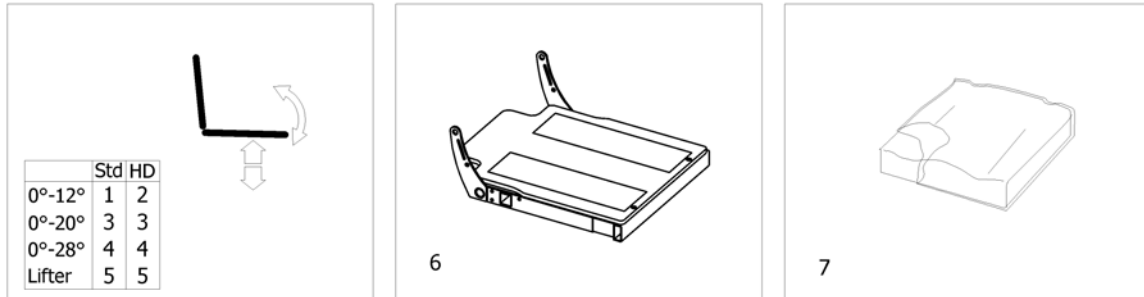

Flex2 Seat

1571699.iss

Pos.	Part number	Description	Valid from → until	Qty
1	-	Tilt 12° [1002/1001]		1
2	-	Tilt 12° HD [1002/1001]		1
3	-	Tilt 20° [1045]		1
4	-	Tilt 28° [1014]		1
5	-	Lifter [1021]		1
6	-	Seat Frame with Plate		1
7	-	Seat cushion		1