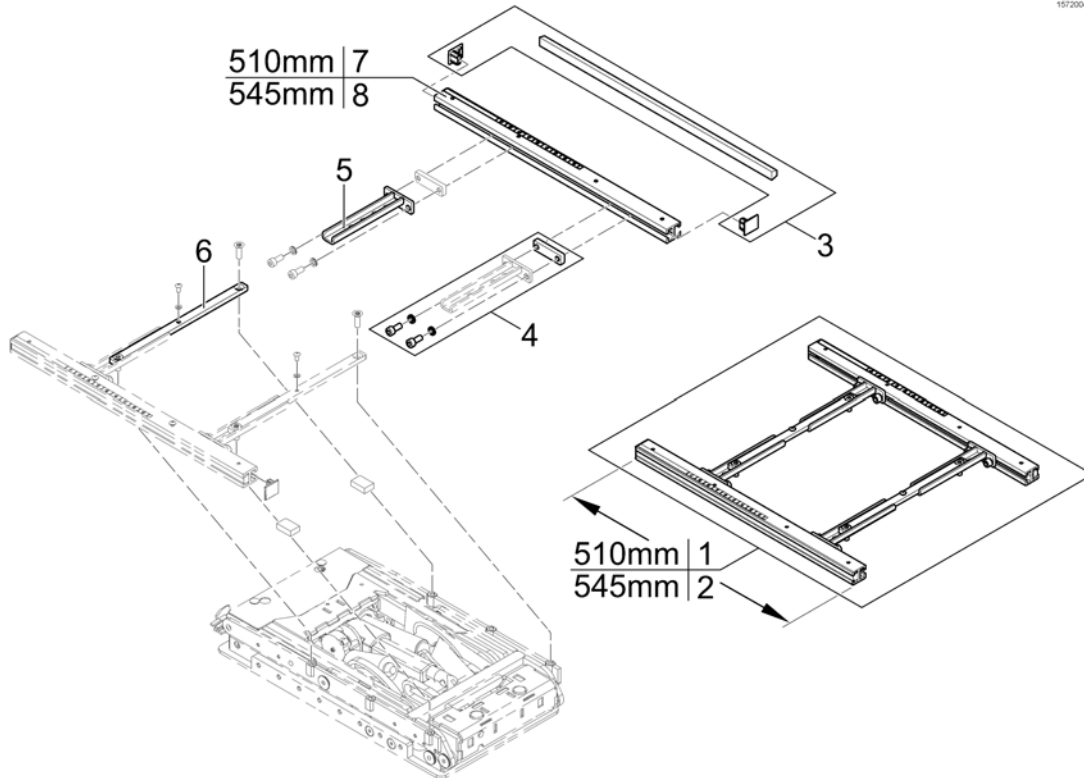

Telescopic Seat Frame for Tilt 12° / 20°

1572009.iss

Pos.	Part number	Description	Valid from → until	Qty
1	SP1572977	Seatframe 510mm, cpl., pre set up to SW 43cm		1
2	SP1582216	Seatframe 545mm, cpl., pre set up to SW 43cm		1
3	SP1571810	Sealing strap with plugs		1
4	SP1571811	Groove stone with mounting parts		1
5	SP1554646	Adjustment Tube		1
6	SP1588443	Seat Rails 510mm (2pcs kit)		1
7	SP1588444	Seat Rails 545mm (2pcs kit)		1

Telescopic Seat Frame for Tilt 30° / Lifter

1572004 Rev

Pos.	Part number	Description	Valid from → until	Qty
1	SP1572992	Seatframe 510mm, pre set up to SW 430mm, cpl.		1
2	SP1582219	Seatframe 545mm, pre set up to SW 430mm, cpl.		1
3	SP1571810	Sealing strap with plugs		1
4	SP1571811	Groove stone with mounting parts		1
5	SP1567007	Seat Frame Adapter		1
6	SP1567008	Middle Rail		2
7	SP1588443	Seat Rails 510mm (2pcs kit)		1
8	SP1588444	Seat Rails 545mm (2pcs kit)		1