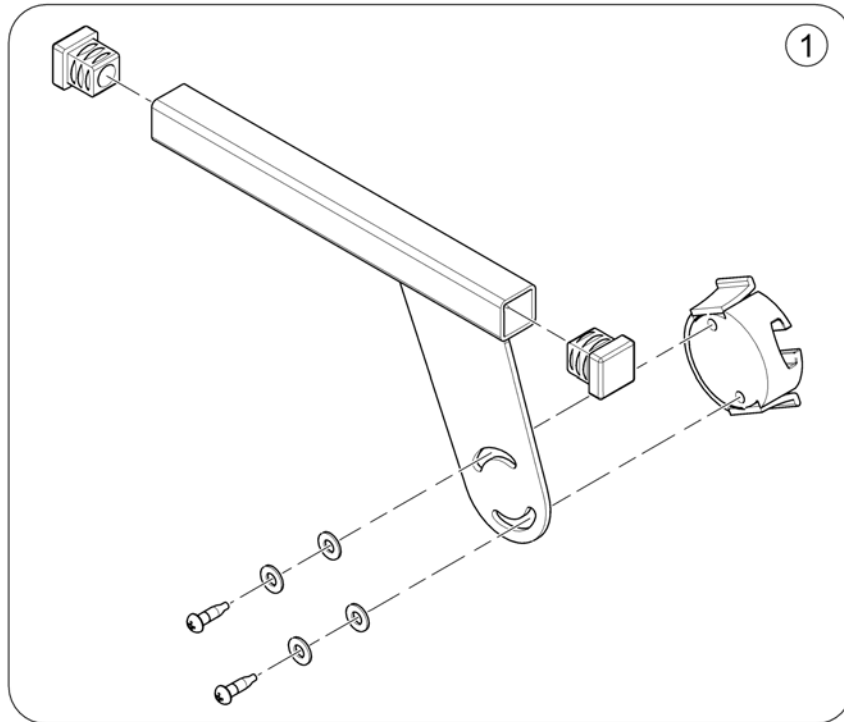

KLICKfix® bracket for T-Armrest

1571871 iso

Pos.	Part number	Description	Valid from → until	Qty
1	SP1571678	KLICKfix® bracket		1

KLICKfix® bracket for Inrigged/Flip-Up/Following Armrest (Modulite)

1586167 Rev