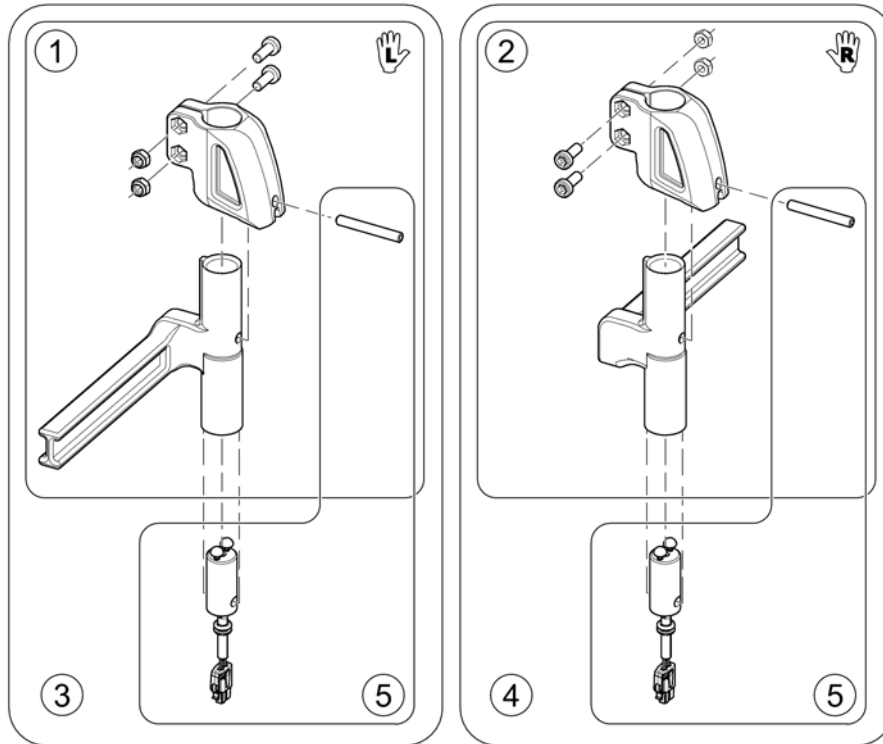

Legrest Support, Vari series - Flex-2 & Max Seat

1573651.000

Pos.	Part number	Description	Valid from → until	Qty
1	SP1526909	Footrest/Legrest receptacle, manuell, LH, 5cm		1
2	SP1526910	Footrest/Legrest receptacle, manuell, RH, 5cm		1
2	SP1562029	Legrest support, powered, RH <i>Only Max Seat!</i>		1
3	SP1551326	Legrest support, powered, LH		1
4	SP1551325	Legrest support, powered, RH		1
5	SP1450232	Power Supply Cable Legrest (550mm)		1
5	SP1450228	Power Supply Cable Legrest (990mm) <i>only Max Seat RH!</i>		1
-	SP1524744	Adaptercable Actuator AMP -> DX2 <i>with Lifter</i>		1
-	SP1547305	Extension cable for actuator <i>without Lifter</i>		1