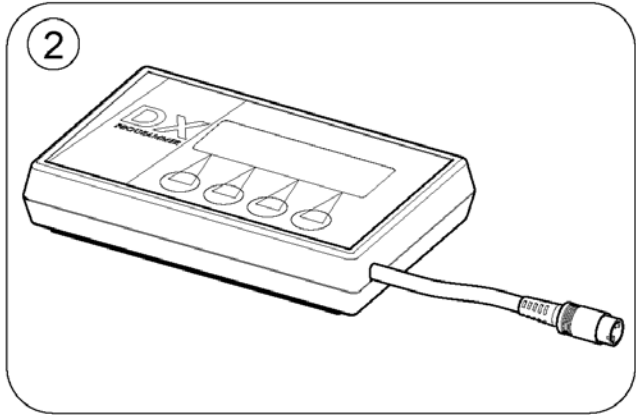

Pos.	Part number	Description	Valid from → until	Qty
1	1449280	USW wizard dongle kit, EDL-USW, cpl.		1
2	6001450	Hand Programmer, Instrucions In French, German, Spanish		1
	SP1441551	Programming Adapter Shark DK-ADAPT (necessary to program Shark)		1