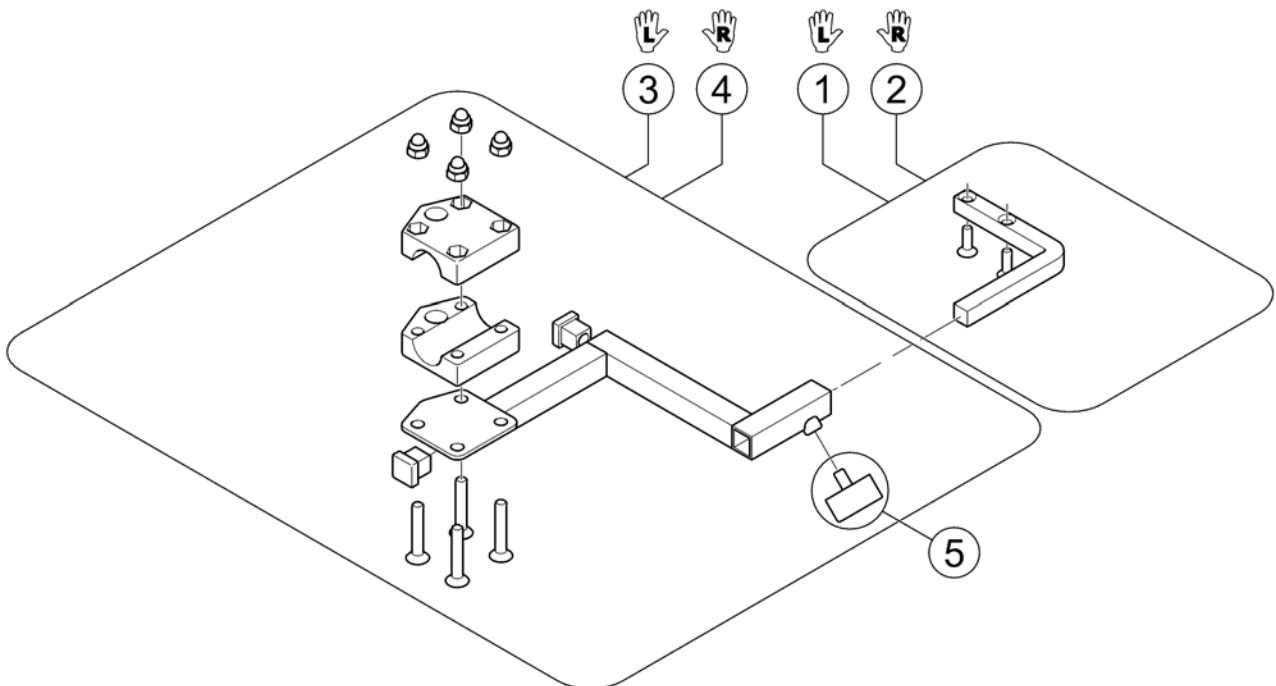

Pos.	Part number	Description	Valid from → until	Qty
1	1422806	Remote Support LH		1
2	1422810	Remote Support RH		1
3	SP1422937	Bracket for attendant control LH		1
4	SP1422936	Bracket for attendant control RH		1
5	L31001	Wing Scew M6X10		1