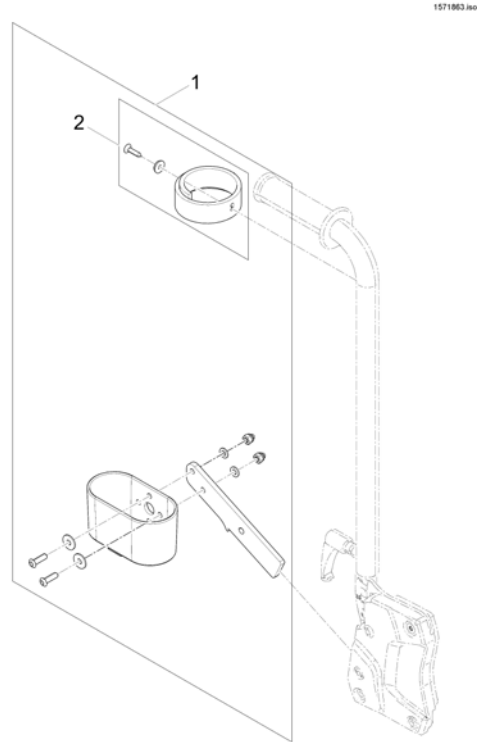

Cane holder (Modulite: backrest frame)

Pos.	Part number	Description	Valid from → until	Qty
1	SP1570396	Cane holder, standard backrest		1
2	SP1420493	Belt for caneholder		1

Cane holder (Modulite: back posts man recliner)