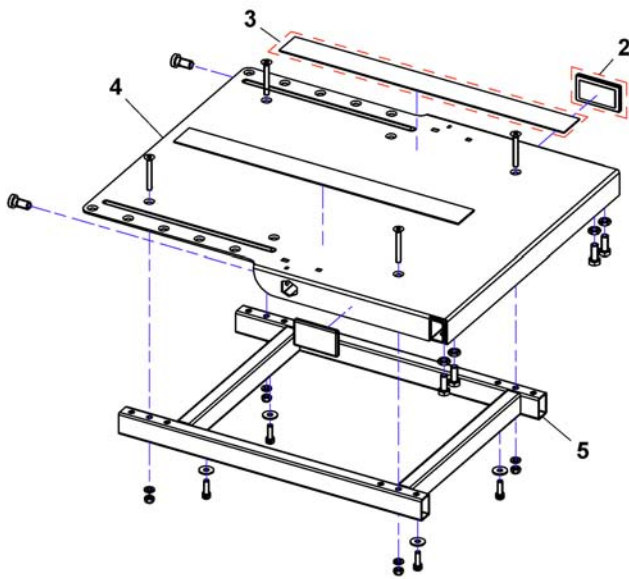

Seat Frame & Plate Standard

1526884PAC.dwg

Pos.	Part number	Description	Valid from → until	Qty
1	SP1526884	Seat plate assembly		1
2	P31298	Reflector, yellow		1
3	SPU21087	Velcro		1
4	1419999-9005	Seat Plate		1
5	SP1523467	Seat frame		1