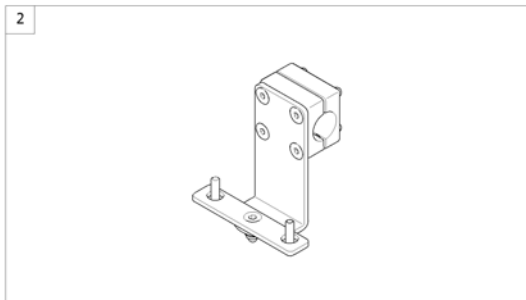

Dual Control with brackets

1574292 iso

Pos.	Part number	Description	Valid from → until	Qty
1	6001425	ACS dual control <i>[1291/1292]</i>		1
2	-	Remote Bracket Dual Control for Standard-/Flex2-/Max-Seat		1
3	-	Remote Bracket Dual Control for Modulite Seat		1