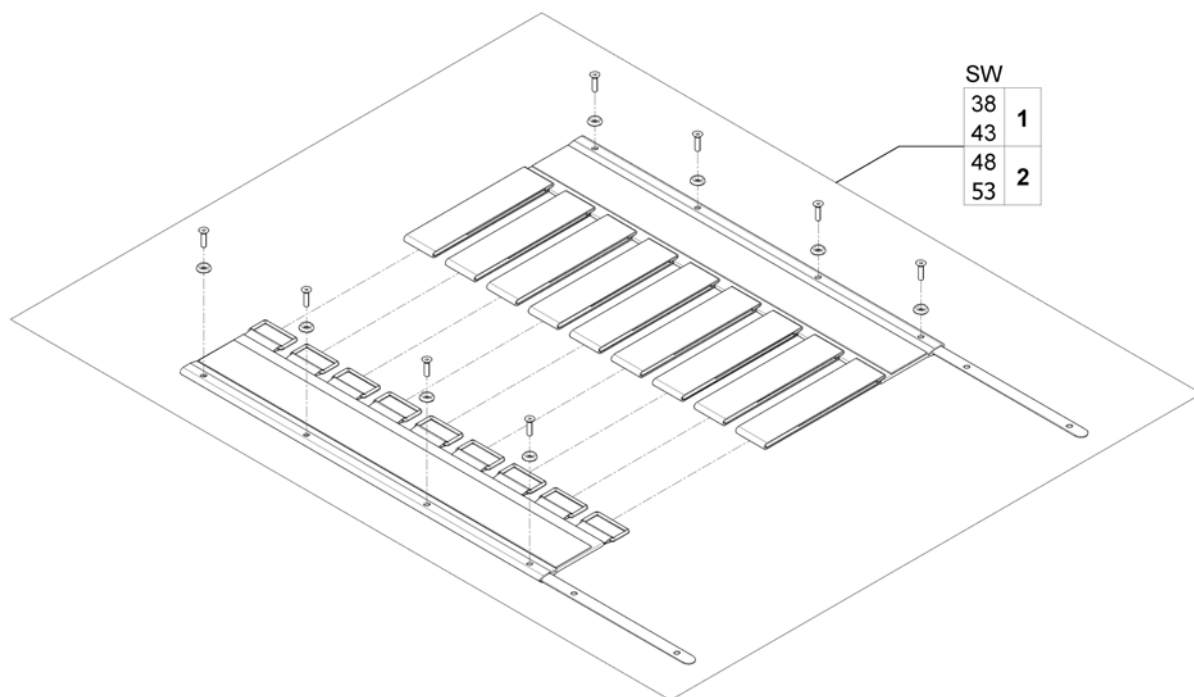

Sling Seat

151176290

SW	
38	1
43	1
48	2
53	2

Pos.	Part number	Description	Valid from → until	Qty
1	SP1557877	Sling Seat SW380/430, 510mm		1
2	SP1555911	Sling Seat SW480/530, 510mm		1