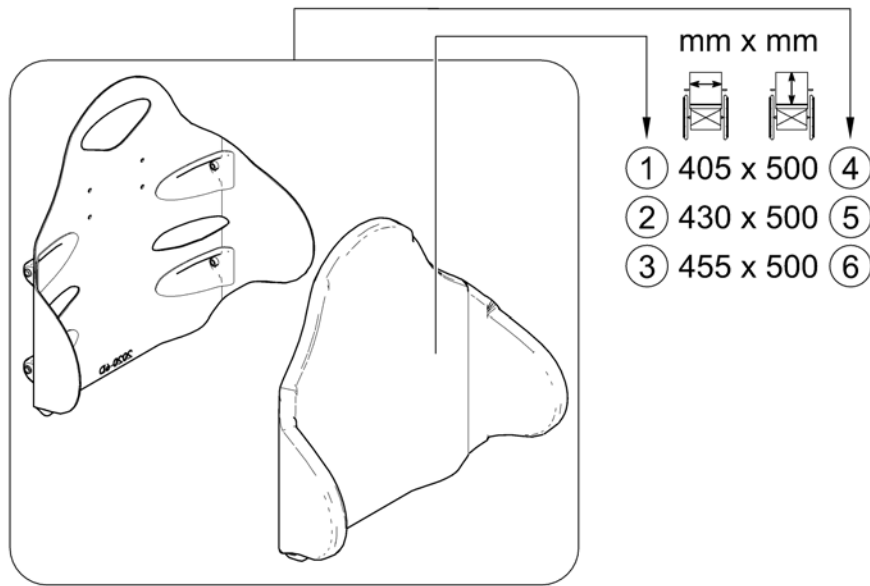

Matrx Elite Deep Back

1588713 Rev

Elite Deep Back

Pos.	Part number	Description	Valid from → until	Qty
1	SPTRS0344-1620	Backrest Cushion - Elite Deep Back 405x500mm (16x20")		1
2	SPTRS0344-1720	Backrest Cushion - Elite Deep Back 430x500mm (17x20")		1
3	SPTRS0344-1820	Backrest Cushion - Elite Deep Back 455x500mm (18x20")		1
4	SP1588273	Backrest, Matrx Elite Deep Back 16x20", cpl. [2178+2121]		1
5	SP1588274	Backrest, Matrx Elite Deep Back 17x20", cpl. [2178+2122]		1
6	SP1588275	Backrest, Matrx Elite Deep Back 18x20", cpl. [2178+2123]		1