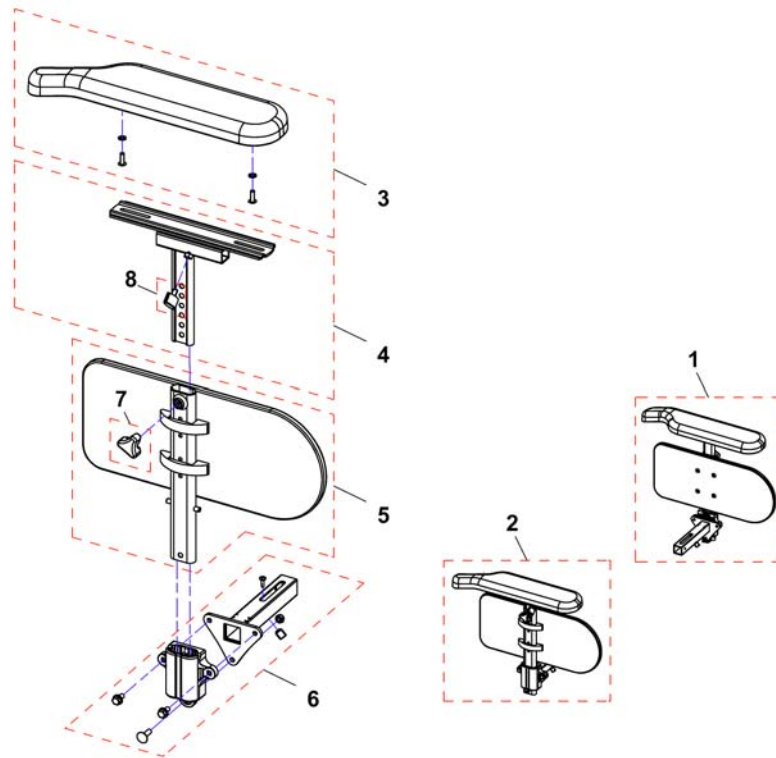

Pos.	Part number	Description	Valid from → until	Qty
1	SP1510935	Armrest, without armpad, RH		1
2	SP1510950	Armrest, without armpad, LH		1
3	SP1528846	Armpad, Extended (375mm), LH		1
3	SP1528845	Armpad, Extended (375mm), RH		1
4	SP1443004	Armpad, Standard (325mm), LH		1
4	SP1449043	Armpad, Standard (325mm), RH		1
5	SP1541505	Skirt guard, RH		1
5	SP1541506	Skirt guard, LH		1
6	SP1541510	Bracket for T-arm, RH		1
6	SP1541511	Bracket for T-arm, LH		1

Armrest for Flex2 Seat

1571915.iso

Pos.	Part number	Description	Valid from → until	Qty
1	-	Armrest long [0670]		1
2	-	Armrest Hemiplegic [0670+0671/0672]		1
3	-	Armrest Azalea style [0625]		1
4	-	T-Armrest detachable [0606]		1
5	-	Flip-up armrest [0621]		1
6	-	Mounting bracket Flip-up armrests [0621]		1
7	-	Skirt guard Flip-up armrest [0623]		1

Armrest long

1549087X.dwg

Pos.	Part number	Description	Valid from → until	Qty
1	SP1549088	Long armrest, height adjustable, LH, cpl.		1
2	SP1549087	Long armrest, height adjustable, RH, cpl.		1
3	SP1528846	Armpad, Extended (375mm), LH		1
3	SP1528845	Armpad, Extended (375mm), RH		1
4	SP1433317	T-Arm, LH		1
4	SP1433316	T-Arm, RH		1
5	1415521	Skirtguard LH, cpl.		1
5	1415520	Skirtguard RH, cpl.		1
6	SP1528816	Armrest Bracket RH/LH		1
7	1434623	Ball Screw Court 75mm		1
8	L31001	Wing Screw M6X10		1