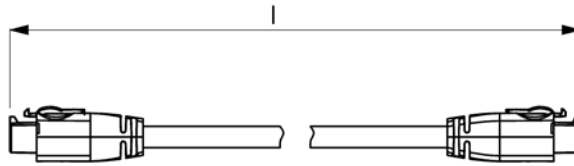

ACSBUSKABEL.iso

Position	length l [mm]
1	300
2	500
3	700
4	1100
5	1700
6	2000
7	2500
8	2700
9	1060

Pos.	Part number	Description	Valid from → until	Qty
1	GSM63003	Bus cable ACS, 300mm		1
2	SPGSM63005	Bus cable ACS, 500mm <i>Replace GSM63004</i>		1
3	GSM63007	Bus cable ACS 700mm		1
4	GSM63011	Bus cable ACS, 1100mm		1
5	1559862	Bus cable ACS, 1700mm <i>Replace GSM63016</i>		1
6	GSM63020	Bus cable ACS, 2000mm <i>Replace 1419386</i>		1
7	1440424	Bus cable ACS, 2500mm		1
8	SP1559873	Bus cable ACS, 2700mm <i>Replace GSM63026</i>		1
9	SP1550402	Extension cable ACS, 1060mm		1