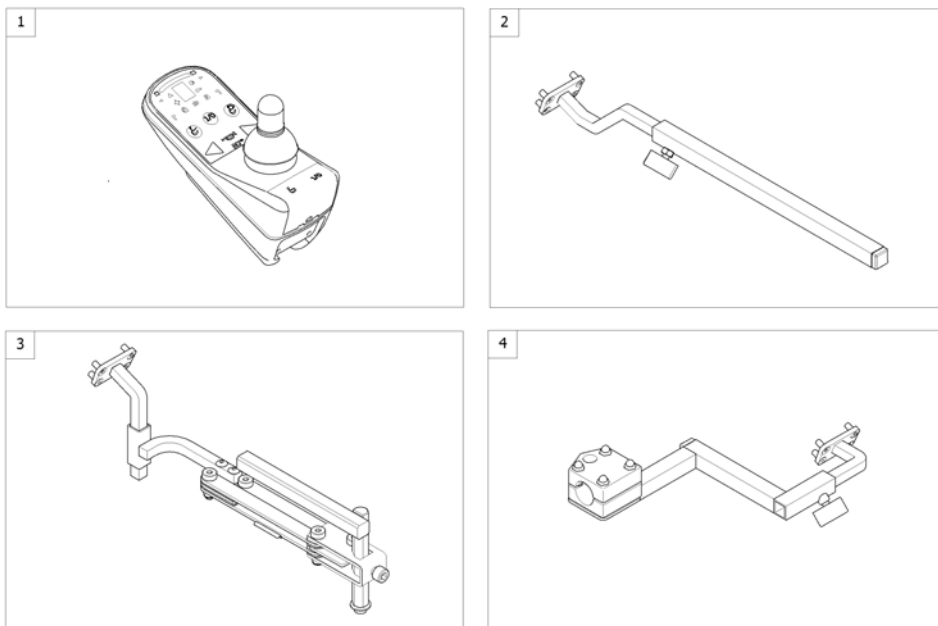

G90A with brackets

1562659.iss

Pos.	Part number	Description	Valid from → until	Qty
1	SP1504720	Remote G90A <i>[1614/1616]</i>		1
2	-	Remote Bracket Standard <i>[1614+1207/1208]</i>		1
3	-	Remote Bracket Swing away & height adjust. <i>[1614+1707/1708]</i>		1
4	-	Remote Bracket Attendant <i>[1616+1207/1208]</i>		1