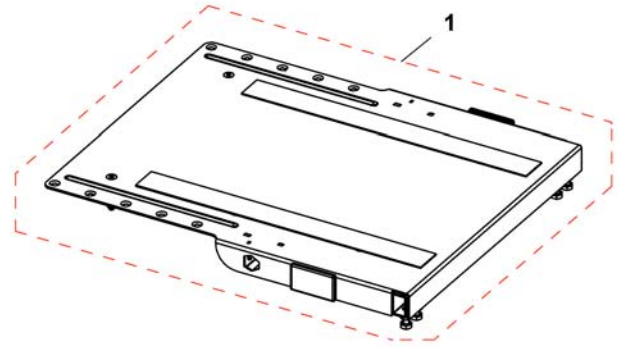

Seat Frame & Plate Standard

1526884PAC.dwg

Pos.	Part number	Description	Valid from → until	Qty
1	SP1526884	Seat plate assembly		1
2	P31298	Reflector, yellow		1
3	SPU21087	Velcro		1
4	1419999-9005	Seat Plate		1
5	SP1523467	Seat frame		1