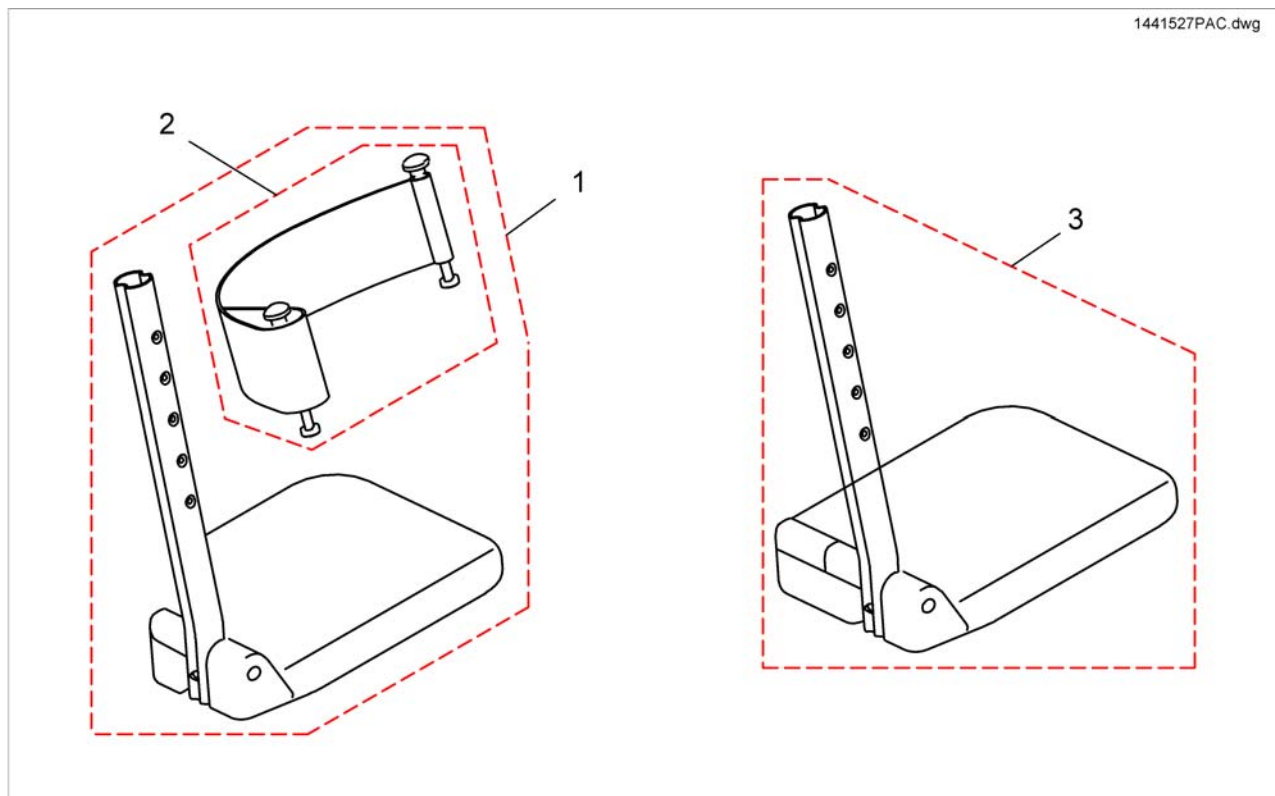

Footrests 80° & man. elevating

Pos.	Part number	Description	Valid from → until	Qty
1	SP1442851	Lower Legrest Standard With Heel Strap, Width 43-45,5cm, Right		1
1	SP1442852	Lower Legrest Standard With Heel Strap, Width 43-45,5cm, Left		1
2	1430402	HEELSTRAP COMPLETE		1
3	1428367	FOOTREST 24ALU2003,LOWER PART,FIXED,LONG,LEFT		1
3	1428368	FOOTREST 24ALU2003,LOWER PART,FIXED,LONG,RIGHT		1