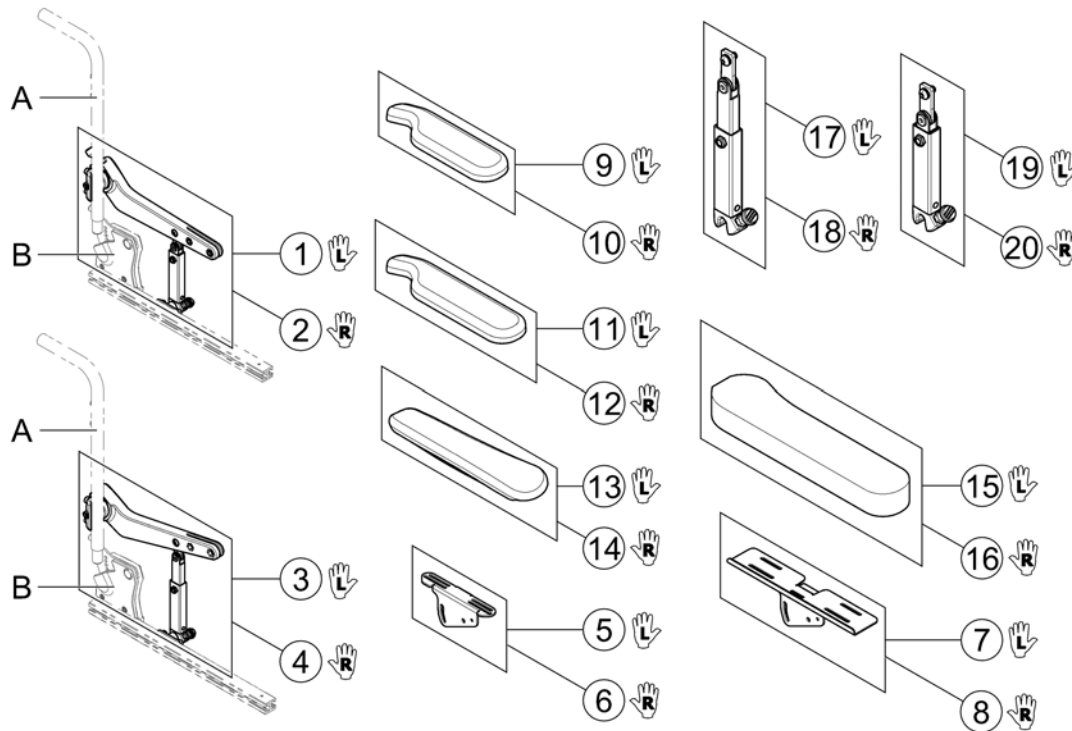

Following Armrest

1585162 (No)

Pos.	Part number	Description	Valid from → until	Qty
-	-	Retrofitting the armrests on chairs built before 15-03-27 also requires new Pos. A & B and Sling Back with respective cut-outs! !!!		0
1	SP1585263	Armrest LH cpl. - Short Support	2015-01-19 →	1
2	SP1585264	Armrest RH cpl. - Short Support	2015-01-19 →	1
3	SP1585267	Armrest LH cpl. - Long Support	2015-01-19 →	1
4	SP1585268	Armrest RH cpl. - Long Support	2015-01-19 →	1
5	SP1585412	Ampad Support (Standard, Extended, Ergonomic), LH		1
6	SP1585413	Ampad Support (Standard, Extended, Ergonomic), RH		1
7	SP1585414	Ampad Support (Soft), LH		1
8	SP1585415	Ampad Support (Soft), RH		1
9	SP1443004	Ampad, Standard (325mm), LH		1
10	SP1449043	Ampad, Standard (325mm), RH		1
11	SP1528846	Ampad, Extended (375mm), LH		1
12	SP1528845	Ampad, Extended (375mm), RH		1
13	SP1571589	Ampad, Ergonomic, LH		1
14	SP1571588	Ampad, Ergonomic, RH		1
15	SP1585068	Ampad, Soft, LH		1
16	SP1585069	Ampad, Soft, RH		1
17	SP1583156	Amrest Support, long, LH		1
18	SP1583155	Amrest Support, long, RH		1
19	SP1583154	Amrest Support, short, LH		1
20	SP1582639	Amrest Support, short, RH		1