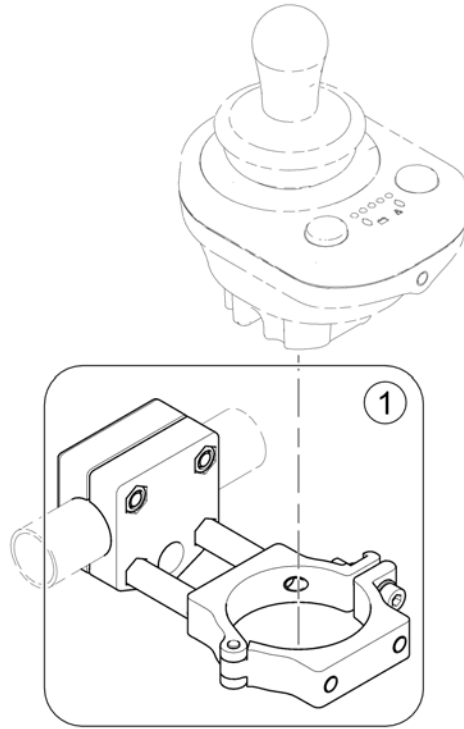

Bracket, Compact Dual Control - long

158856.iss

Pos.	Part number	Description	Valid from → until	Qty
1	SP1587119	Remote Attachment - long		1

Intuitive Dual Control with brackets

1509875X.iso

Pos.	Part number	Description	Valid from → until	Qty
1	SP1509875	Intuitiv Dual Control (IDC) <i>For chairs build before 01/02/10 please also order SP1537148</i>		1
2	SP1522310	Fixed bracket		1
3	SP1521488	Adjustable bracket		1
4	SP1510135	Clamp lever M5x10		1
5	SP1537148	Supportplate IDC for chairs before 01.02.10		1
6	SP1579573	Upper Housing		1
7	SP1511060	Handhold upper part		1
8	SP1511099	Handhold lower part		1
9	SP1510470	Housing lower part		1