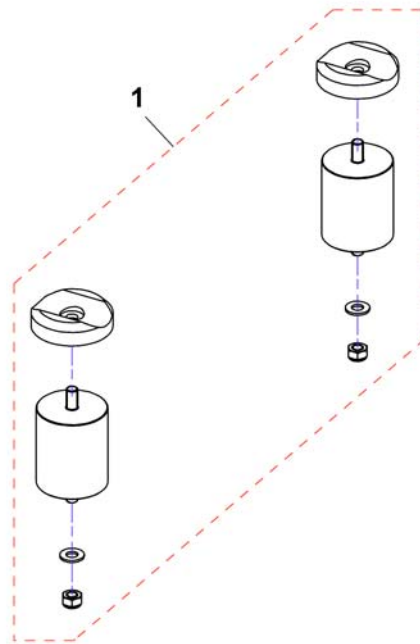

Suspension

1546918X.dwg

Pos.	Part number	Description	Valid from → until	Qty
1	SP1561822	Suspension soft <90 kg (green dot) <i>up to 90 kg user weight</i>		1
1	SP1546918	Suspension medium (90 - 136 kg) <i>90 to 136 kg user weight</i>		1
1	SP1546919	Suspension hard >136kg (red dot) <i>up to 160 kg user weight</i>		1