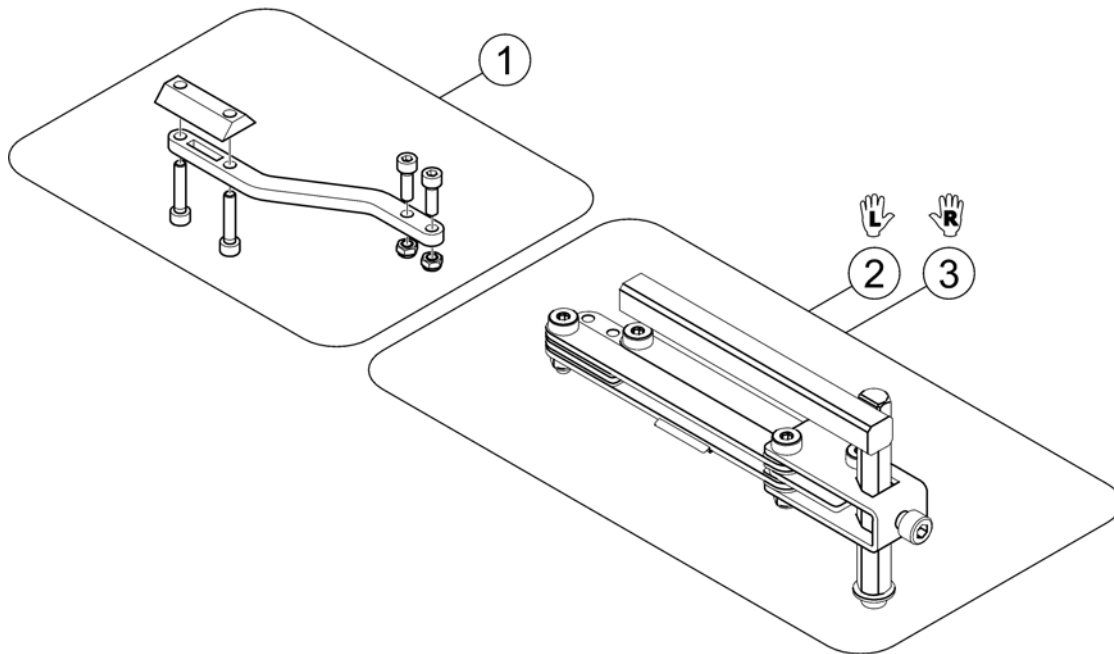

Remote Bracket Swing away & height adjust.

1559857.iso

Pos.	Part number	Description	Valid from → until	Qty
1	SP1536180	Support for Remote Bracket, height adjustable & swing away		1
2	SP1496249	Remote bracket, height adjustable & swing away, LH		1
3	SP1496248	Remote bracket, height adjustable & swing away, RH		1