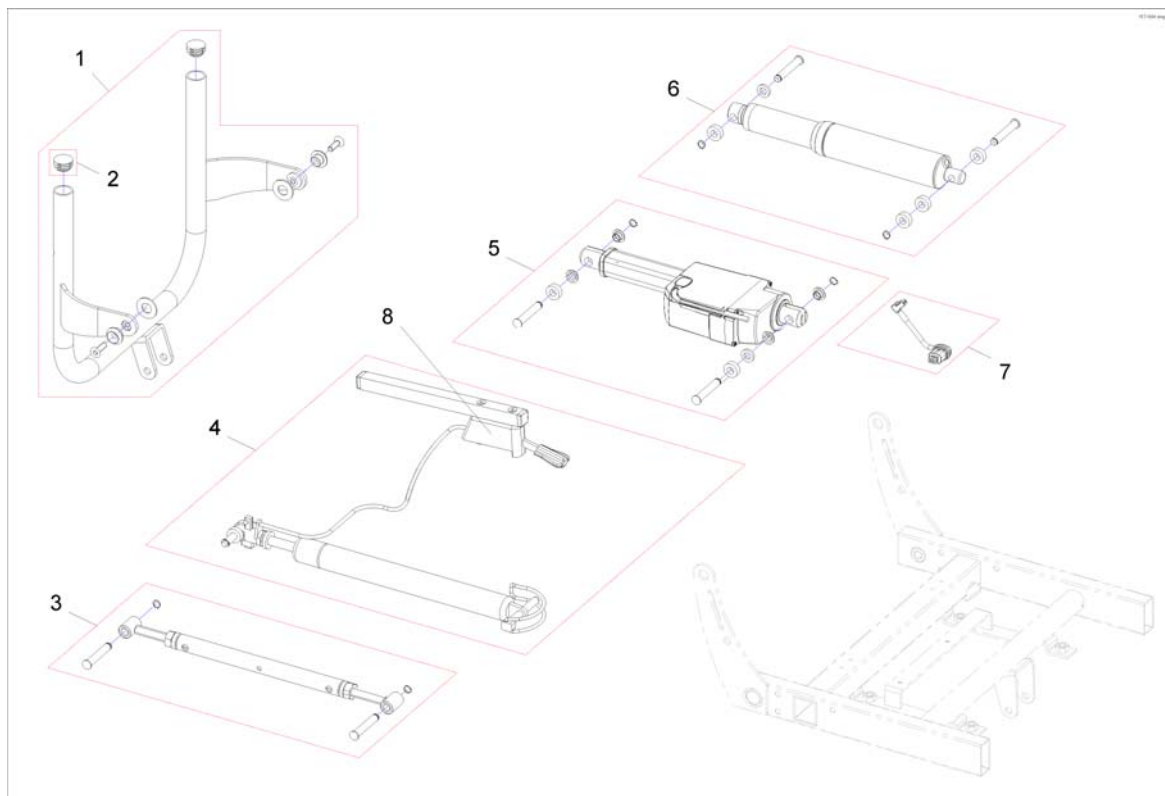

Backrest Recliner

Pos.	Part number	Description	Valid from → until	Qty
1	SP1551684	Backrest Support Flex2, SW 55 cm (with and without lifter)		1
2	L01008	Tube End Plug SI 22		1
3	SP1531270	Backrest adjustment, manual [0959]		1
4	SP1552566	Backrest adjustment, pneumatic		1
5	SP1552547	Backrest adjustment, LA23 powered, 30° [0947]	2011-11-09 →	1
6	SP1531268	Backrest adjustment, powered ACS2 [0947]	→ 2011-11-08	1
7	SP1552297	Actuator Cable LA23 Shark (~500mm) [0947]	2011-11-09 →	1
8	N368003	Release Lever		1
	SP1524744	Adaptercable Actuator AMP -> DX2 [0947+1021]		1