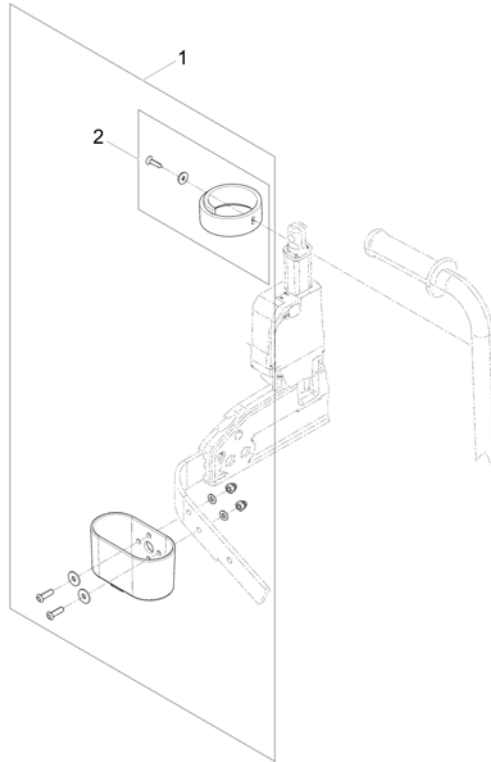

Cane holder (Modulite: back posts pow recliner)

1571837.mo

Pos.	Part number	Description	Valid from → until	Qty
1	SP1570382	Cane holder, powered backrest		1
2	SP1420493	Belt for caneholder		1