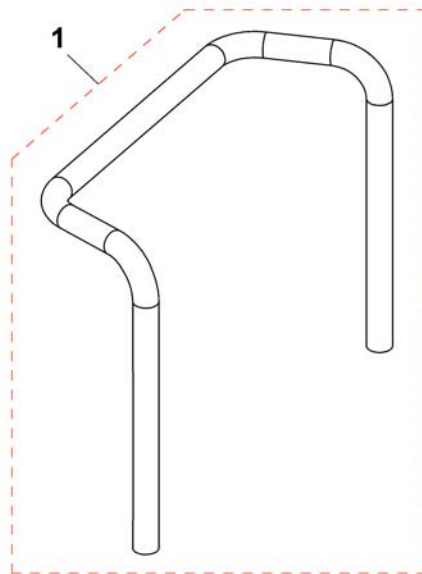

Push handles Flex2, attendant control

1534551X.dwg

Pos.	Part number	Description	Valid from → until	Qty
1	1425840-9005	PUSH HANDLE SB 39		1
1	1425839-9005	PUSH HANDLE SW 44		1
1	SP1534553	PUSH HANDLE SB 49		1