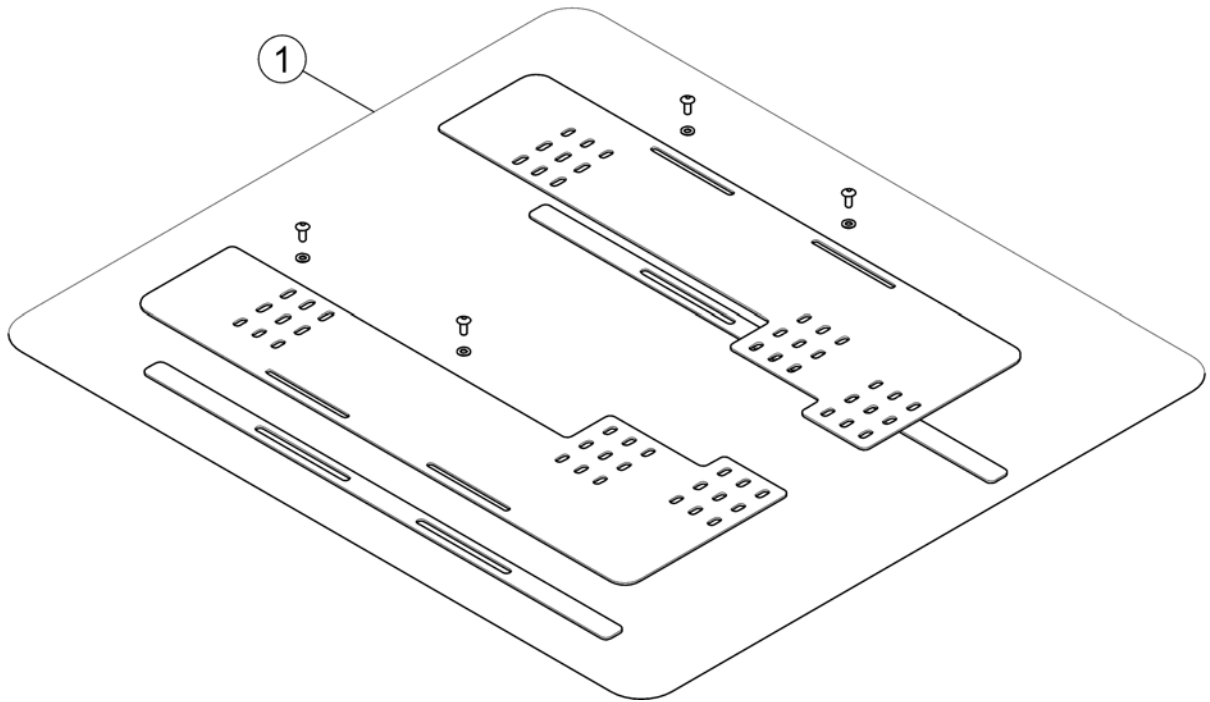

Adapter Kit for Universal Seat

1581863.iso

Pos.	Part number	Description	Valid from → until	Qty
1	SP1580750	Adapter Kit for Universal Seat 510mm		1