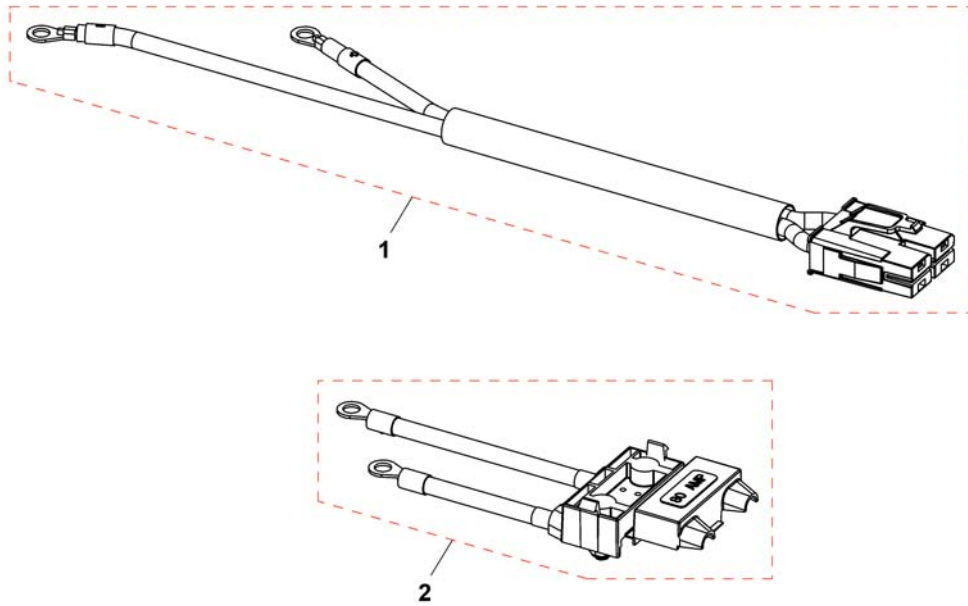

Battery cable ACS 2

1547844_002

Pos.	Part number	Description	Valid from → until	Qty
1	SP1546421	Batterycable ACS 2		1
2	SP1546422	Fusecable		1
-	SP1588075	Cable Tie Set V0 (10 of each T18R/T30R/T50R)		1