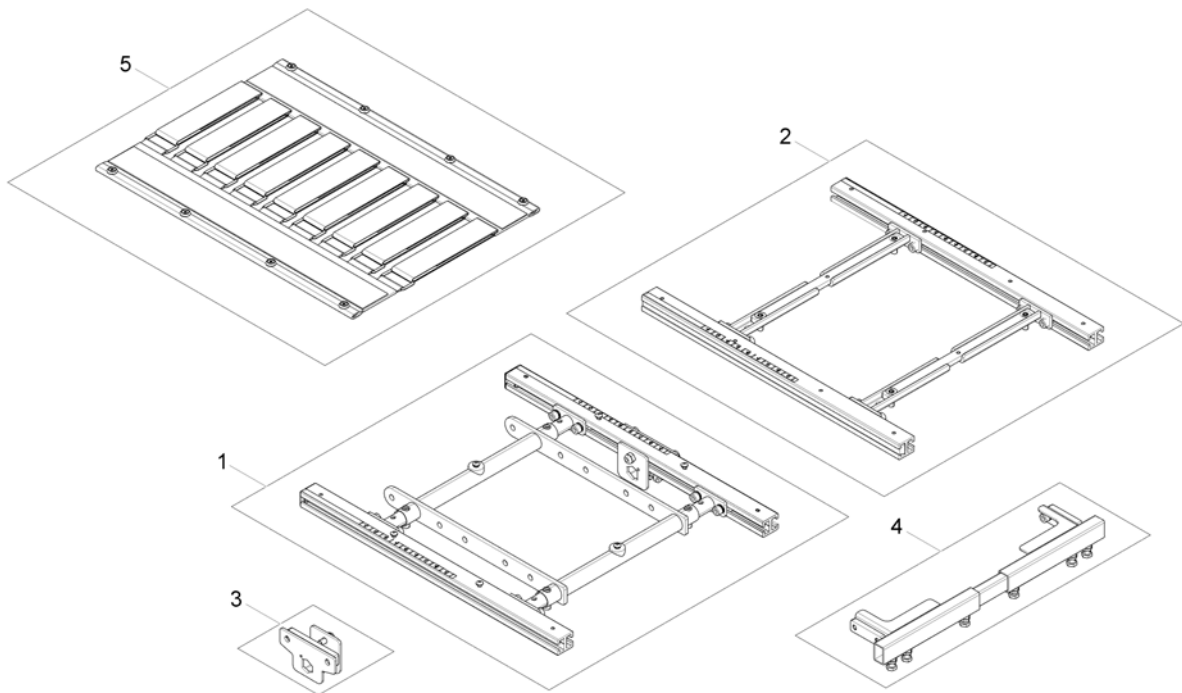

Telescopic Seat Frame for Tilt 30° / Lifter

1572004 Rev

Pos.	Part number	Description	Valid from → until	Qty
1	SP1572992	Seatframe 510mm, pre set up to SW 430mm, cpl.		1
2	SP1582219	Seatframe 545mm, pre set up to SW 430mm, cpl.		1
3	SP1571810	Sealing strap with plugs		1
4	SP1571811	Groove stone with mounting parts		1
5	SP1567007	Seat Frame Adapter		1
6	SP1567008	Middle Rail		2
7	SP1588443	Seat Rails 510mm (2pcs kit)		1
8	SP1588444	Seat Rails 545mm (2pcs kit)		1

1571834 Rev

Pos.	Part number	Description	Valid from → until	Qty
1	SP1570189	Armrest bracket		1

Legrest Support

1572021.000

Pos.	Part number	Description	Valid from → until	Qty
1	SP1558935	Legrest Support SW38+43, cpl.		1
2	SP1559294	Legrest Support SW48+53, cpl.		1
3	SP1558134	Connection Tube SW380+430mm		1
4	SP1558135	Connection Tube SW480+530mm		1

Pos.	Part number	Description	Valid from → until	Qty
1	SP1572199	Seat Plate 510mm, cpl.		1

Telescopic Seat Frame and Sling Seat

1572311.00

Pos.	Part number	Description	Valid from → until	Qty
1	-	Telescopic Seat Frame for Tilt 12° / 20°		1
2	-	Telescopic Seat Frame for Tilt 30° / Lifter		1
3	-	Armrest bracket		1
4	-	Legrest Support		1
5	-	Sling Seat		1