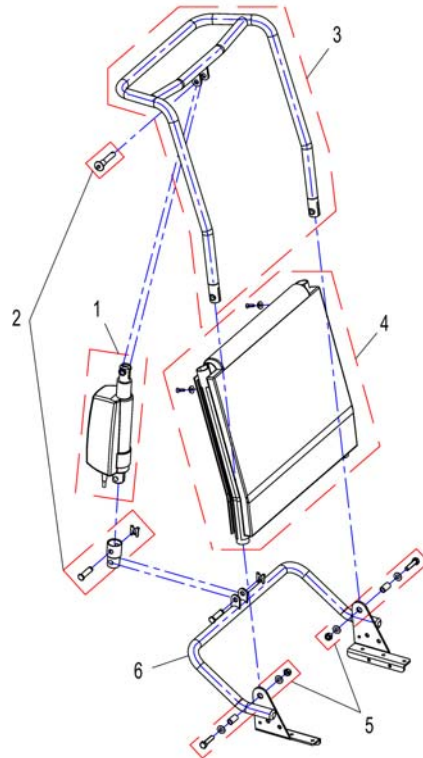

Backrest Standard Seat, Powered Recliner

1531008K.dwg

Pos.	Part number	Description	Valid from → until	Qty
1	SP1533541	Actuator Backrest adjustment ACS2		1
1	SP1533542	Actuator Backrest adjustment VR2 & R-NET		1
1	SP1446520	Actuator ACS2 / Shark <i>for Shark!</i>		1
2	1446700	Mounting Kit Actuator		1
3	1442864-9005	Backrest frame for 480 mm height (push handle), adjustable		1
3	1442866-9005	Backrest frame for 540 mm height (push handle), adjustable		1
4	1422062	Sling Back with Backrest upholstery 480 mm		1
4	1422063	Sling Back with Backrest upholstery 540mm		1
5	1446699	Fixation Kit for backrest tube		1
6	1442845-9005	Lower Bracket for backrest frame		1