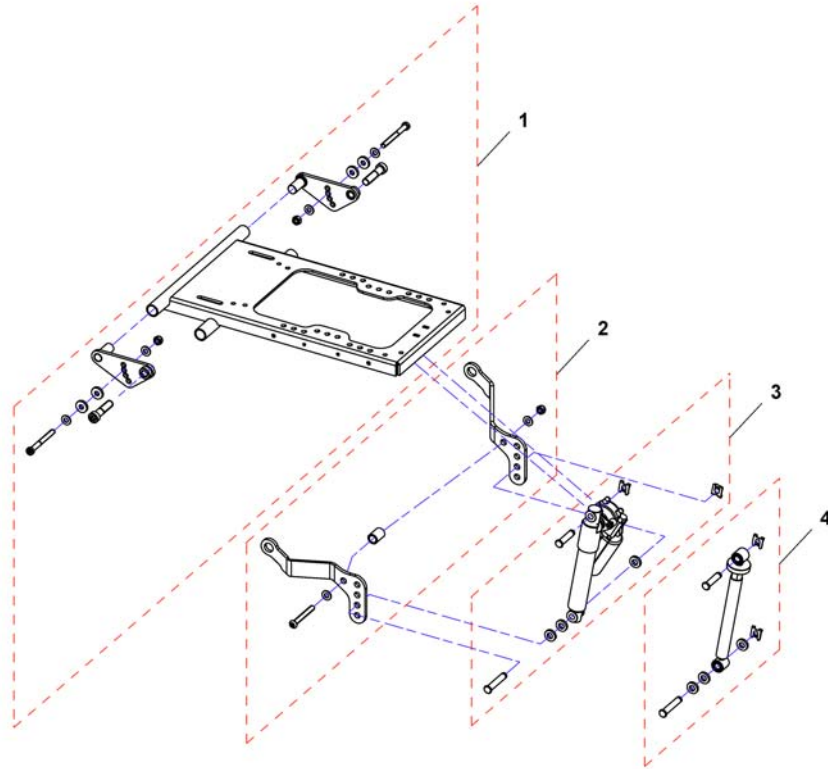

Tilt 12° HD

1548533.dwg

Pos.	Part number	Description	Valid from → until	Qty
1	SP1548532	Seat bracket		1
2	SP1544437	Tilt mounting hardware		1
2	SP1550702	Tilt mounting hardware to adapt kerb climber		1
3	SP1543946	Tilt actuator		1
4	SP1548533	Tilt spindle		1