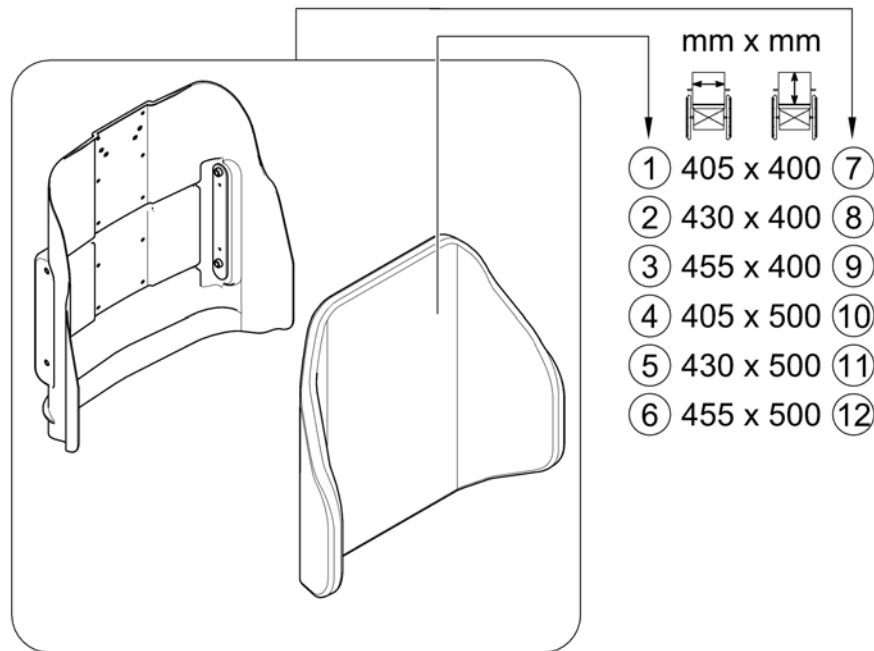

Matrx Posture Back

158885 no

Posture Back

Pos.	Part number	Description	Valid from → until	Qty
1	SPTRS0139-1616	Backrest Cushion - Posture Back 405x400mm (16x16")		1
2	SPTRS0139-1716	Backrest Cushion - Posture Back 430x400mm (17x16")		1
3	SPTRS0139-1816	Backrest Cushion - Posture Back 455x400mm (18x16")		1
4	1544897	Backrest Cushion - Posture Back 405x500mm (16x20")		1
5	SPTRS0139-1720	Backrest Cushion - Posture Back 430x500mm (17x20")		1
6	SPTRS0139-1820	Backrest Cushion - Posture Back 455x500mm (18x20")		1
7	SP1531762	Backrest, Matrx Posture Back 16x16", cpl. <i>[2174]</i>		1
8	SP1531792	Backrest, Matrx Posture Back 17x16", cpl. <i>[2174]</i>		1
9	SP1531822	Backrest, Matrx Posture Back 18x16", cpl. <i>[2174]</i>		1
10	SP1531763	Backrest, Matrx Posture Back 16x20", cpl. <i>[2175]</i>		1
11	SP1531793	Backrest, Matrx Posture Back 17x20", cpl. <i>[2175]</i>		1
12	SP1531823	Backrest, Matrx Posture Back 18x20", cpl. <i>[2175]</i>		1