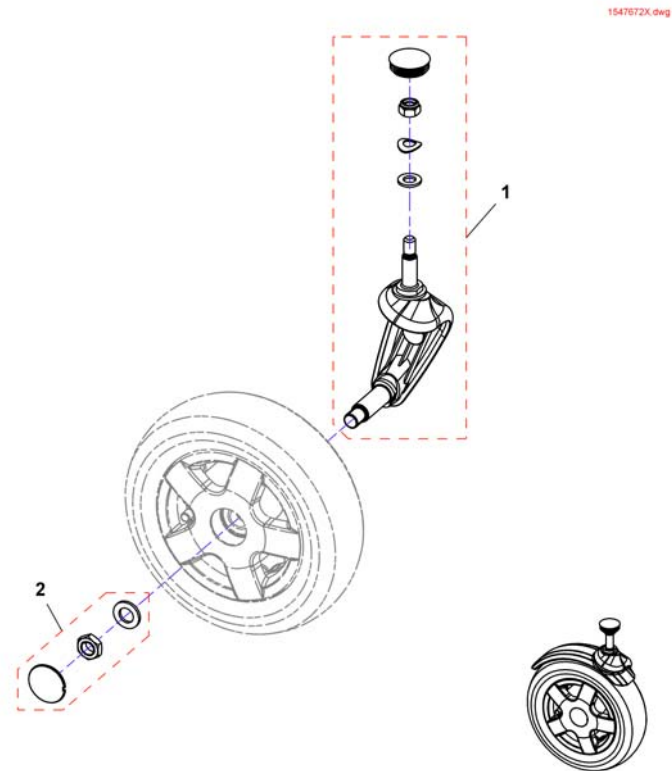

Front fork

Pos.	Part number	Description	Valid from → until	Qty
1	SP1552920	Wheel Fork LH <i>we recommend to exchange the front forks by pairs for products built before 02.7.12, because of new design.</i>		1
1	SP1552926	Wheel Fork RH <i>we recommend to exchange the front forks by pairs for products built before 02.7.12, because of new design.</i>		1
2	SP1530554	Wheel Fixation Kit		1