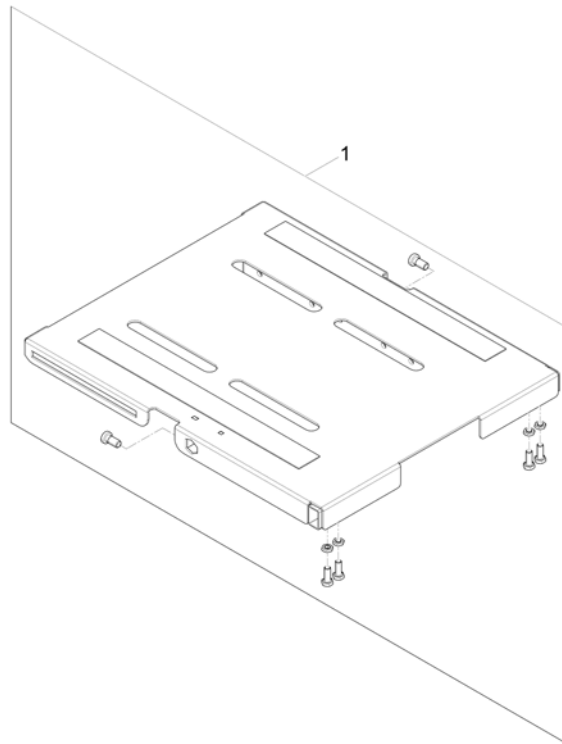

1571872.00

Pos.	Part number	Description	Valid from → until	Qty
1	SP1571705	Lifter- / Tilt bracket		1
2	SP1558714	Tilt unit		1
3	SP1571809	Actuator		1
-	SP1577616	Adapter Cable		1

Lifter

1572885.iso

Pos.	Part number	Description	Valid from → until	Qty
1	SP1571705	Lifter- / Tilt bracket		1
2	SP1558715	Lifter- / Tilt unit		1
3	SP1571822	Tilt actuator		1
4	SP1571823	Lifter actuator		1
5	SP1577762	Slow-Stop Switchcable with Mounting		1
-	SP1570291	Adapter Cable		1
-	SP1570294	Extension Cable		1
-	SP1570295	Extension Cable B		1

One Piece Seat Plate

1571064.000

Pos.	Part number	Description	Valid from → until	Qty
1	SP1571297	One Piece Seat Plate		1

Telescopic Seat Frame and Plate

1572312 iso

Pos.	Part number	Description	Valid from → until	Qty
1	-	Telescopic Seat Frame for Tilt 12° / 20°		1
2	-	Telescopic Seat Frame for Tilt 30° / Lifter		1
3	-	Armrest bracket		1
4	-	Legrest Support		1
5	-	Seat Plate		1