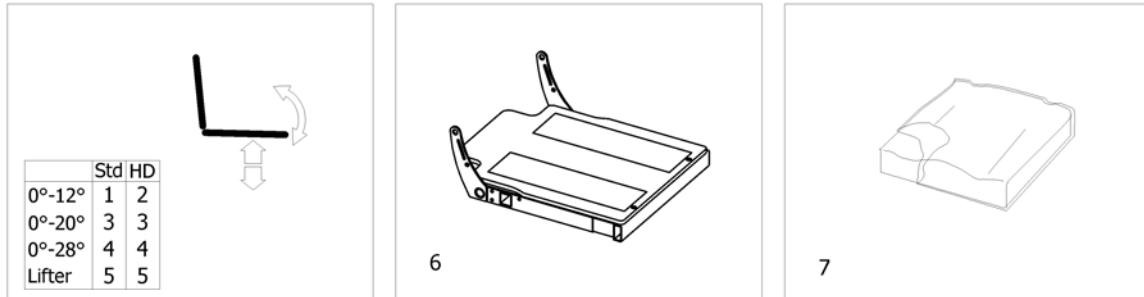

Seat cushion

1511708 (en)

Pos.	Part number	Description	Valid from → until	Qty
1	1508054	Flo-Shape cushion SW 355 x SD 535 Grey plush [1464+0289]		1
2	1508056	Flo-Shape cushion SW 405 x SD 535 Grey plush [1465+0289]		1
3	1508058	Flo-Shape cushion SW 455 x SD 535 Grey plush [1466+0289]		1
4	1508053	Flo-Shape cushion SW 355 x SD 535 Dartex [1464+0278]		1
5	1508055	Flo-Shape cushion SW 405 x SD 535 Dartex [1465+0278]		1
6	1508057	Flo-Shape cushion SW 455 x SD 535 Dartex [1466+0278]		1
7	1435856	SEAT CUSHION 365X490, MISTRAL2, DARTEX GREY [1470]		1
8	1435857	SEAT CUSHION 415X490, MISTRAL2, DARTEX GREY [1321]		1
9	1435858	SEAT CUSHION 465X490, MISTRAL2, DARTEX GREY [1471]		1
10	SP1525259-0232	Easy-Adapt cushion (Flo-tech Lite) SW 48 x SD 51cm Dartex [1978+0278]		1
11	SP1525259-0237	Easy-Adapt cushion (Flo-tech Lite) SW 48 x SD 51cm Grey Plush [1978+0289]		1
12	1501113	Seat Cushion Flo-tech Contour Visco SW 43cm x SD 43cm [1901]		1