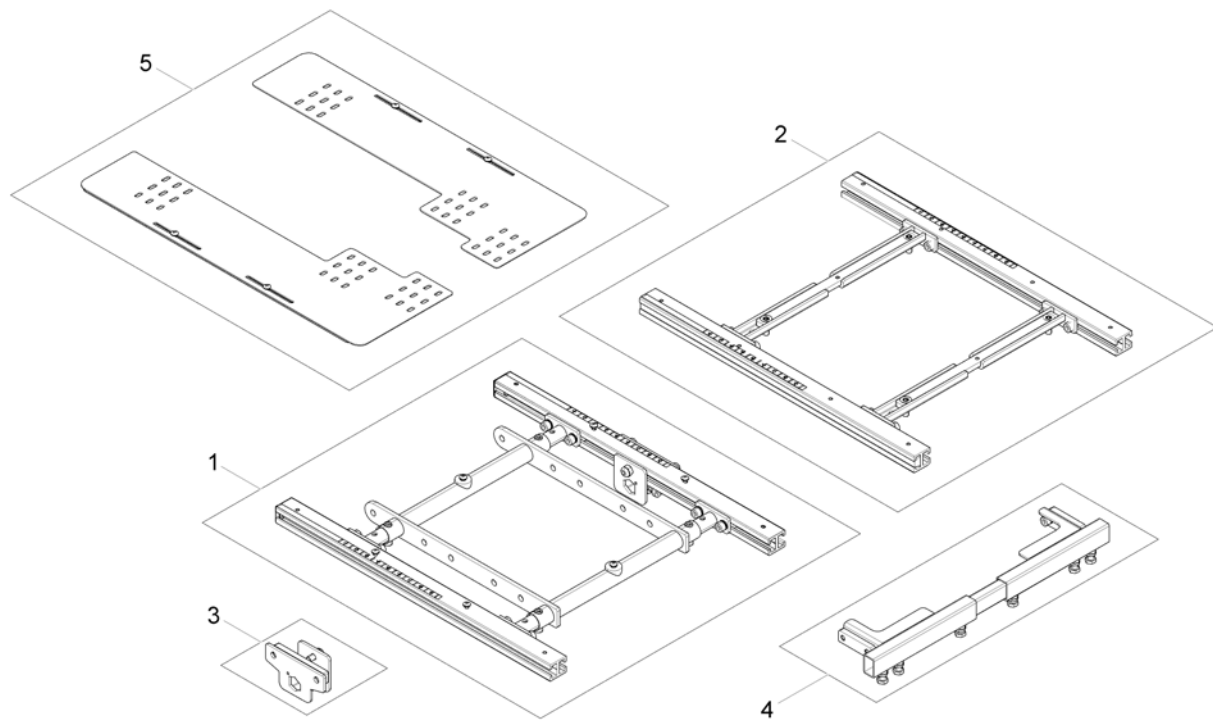

Telescopic Seat Frame and Universal Adapter

1581864 iso

Pos.	Part number	Description	Valid from → until	Qty
1	-	Telescopic Seat Frame for Tilt 12° / 20°		1
2	-	Telescopic Seat Frame for Tilt 30° / Lifter		1
3	-	Armrest bracket		1
4	-	Legrest Support		1
5	-	Adapter Kit for Universal Seat		1