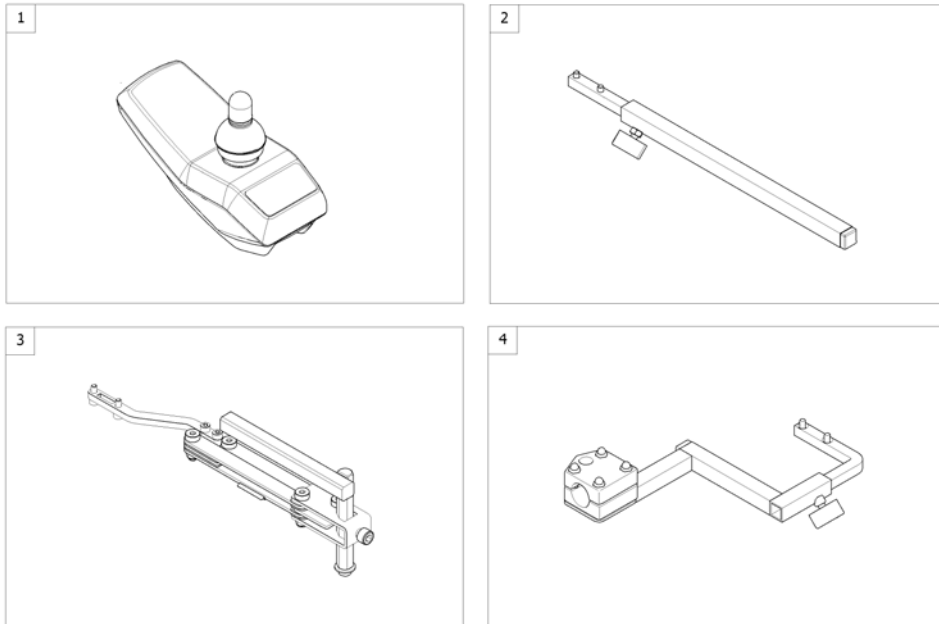

ACS Remote & Brackets

Pos.	Part number	Description	Valid from → until	Qty
1	-	REM 24 SD with brackets <i>[1601/1602]</i>		1
2	-	REM A & B with brackets <i>[1638/1639/1643/1644]</i>		1
3	-	REM 550 with brackets <i>[1617/1618]</i>		1
4	-	REM 34 with brackets <i>[1611]</i>		1
5	-	G90A with brackets <i>[1614/1616]</i>		1
6	-	G91S with brackets <i>[1615]</i>		1
7	-	Centre control REM 41 <i>[1607/1608]</i>		1
8	-	Small Chin Control with brackets <i>[1609]</i>		1
9	-	Dual Control with brackets <i>[1291/1292]</i>	→ 2015-06-30	1
10	-	Compact Dual Control with brackets <i>[1720]</i>	2015-07-01 →	1
11	-	Intuitive Dual Control with brackets <i>[1645]</i>		1