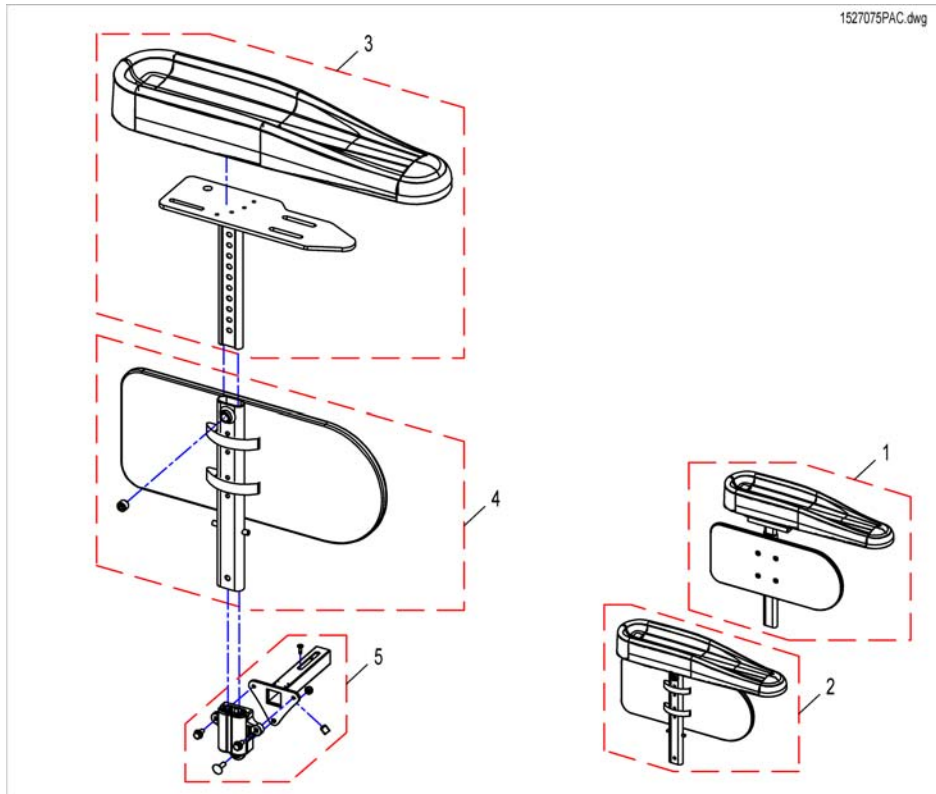

Armrest Hemiplegic

Pos.	Part number	Description	Valid from → until	Qty
1	SP1527076	Armrest Hemiplegic LH		1
2	SP1527075	Armrest Hemiplegic RH		1
3	1493219	Rh hemi dartex armpad complete		1
3	1493220	Lh hemi dartex armpad complete		1
4	1415520	Skirtguard RH, cpl.		1
4	1415521	Skirtguard LH, cpl.		1
5	SP1528816	Armrest Bracket RH/LH		1