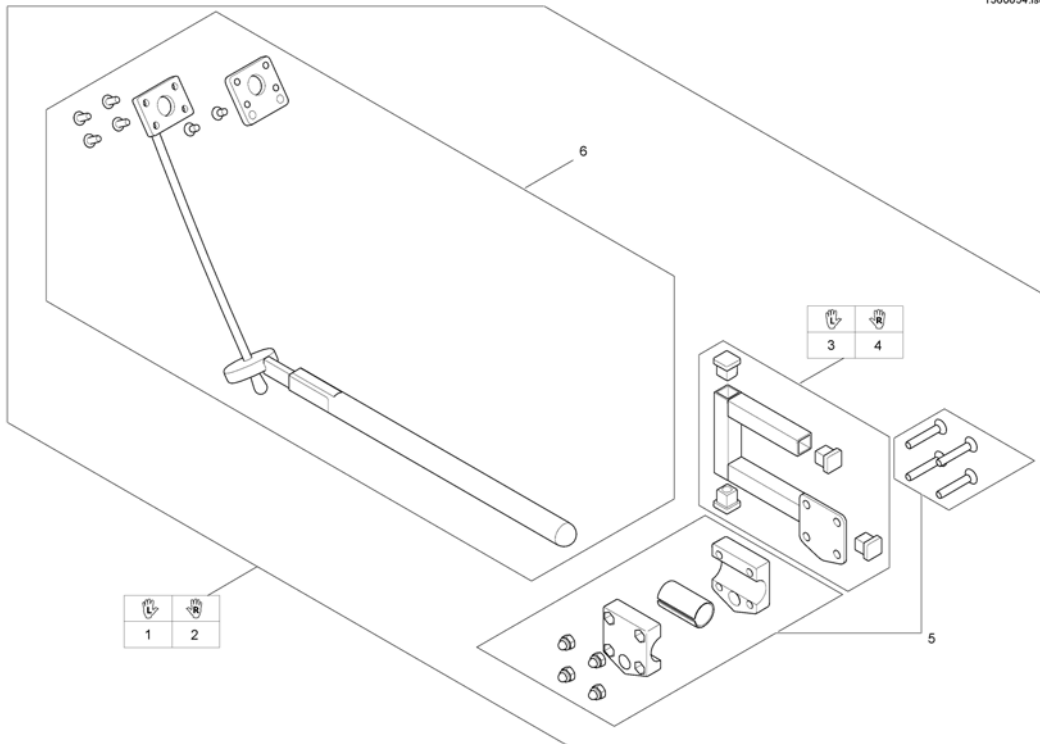

1560654.iso

Pos.	Part number	Description	Valid from → until	Qty
1	SP1509718	Remote Bracket G91/G91S LH, cpl.		1
2	SP1509690	Remote Bracket G91/G91S RH, cpl.		1
3	SP1509716	Adapter G91 LH		1
4	SP1509711	Adapter G91 RH		1
5	SP1527503	Gripper clamp cpl.		1
6	SP1527504	Swan neck remote bracket with adapter plate		1