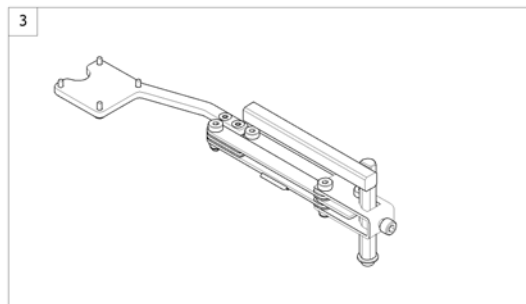

1560846 iso

Pos.	Part number	Description	Valid from → until	Qty
1	SP1440677	Remote REM 34 [1611]		1
2	-	Remote Bracket Standard [1611+1207/1208]		1
3	-	Remote Bracket Swing away & height adjust. [1611+1707/1708]		1