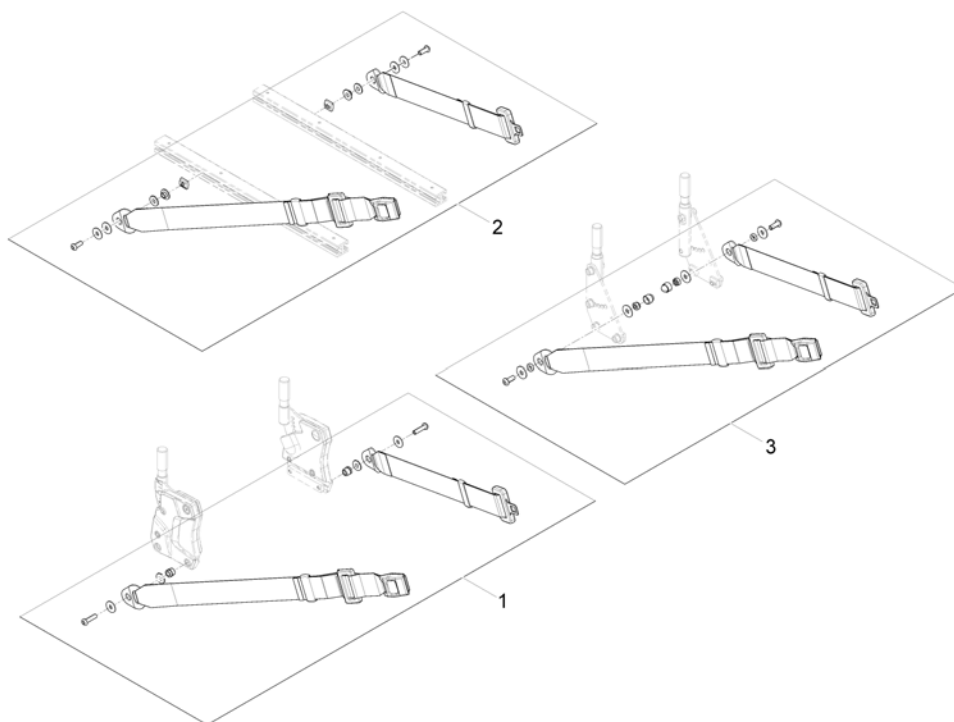

Lap Belts (Modulite Seat)

1571836 iso

Pos.	Part number	Description	Valid from → until	Qty
1	SP1570381	Lap Belt (fix mounting on Backrest Support), cpl.		1
2	SP1571183	Lap Belt (flexible mounting in side rails), cpl.		1
3	1422845	Lap Belt, cpl.		1