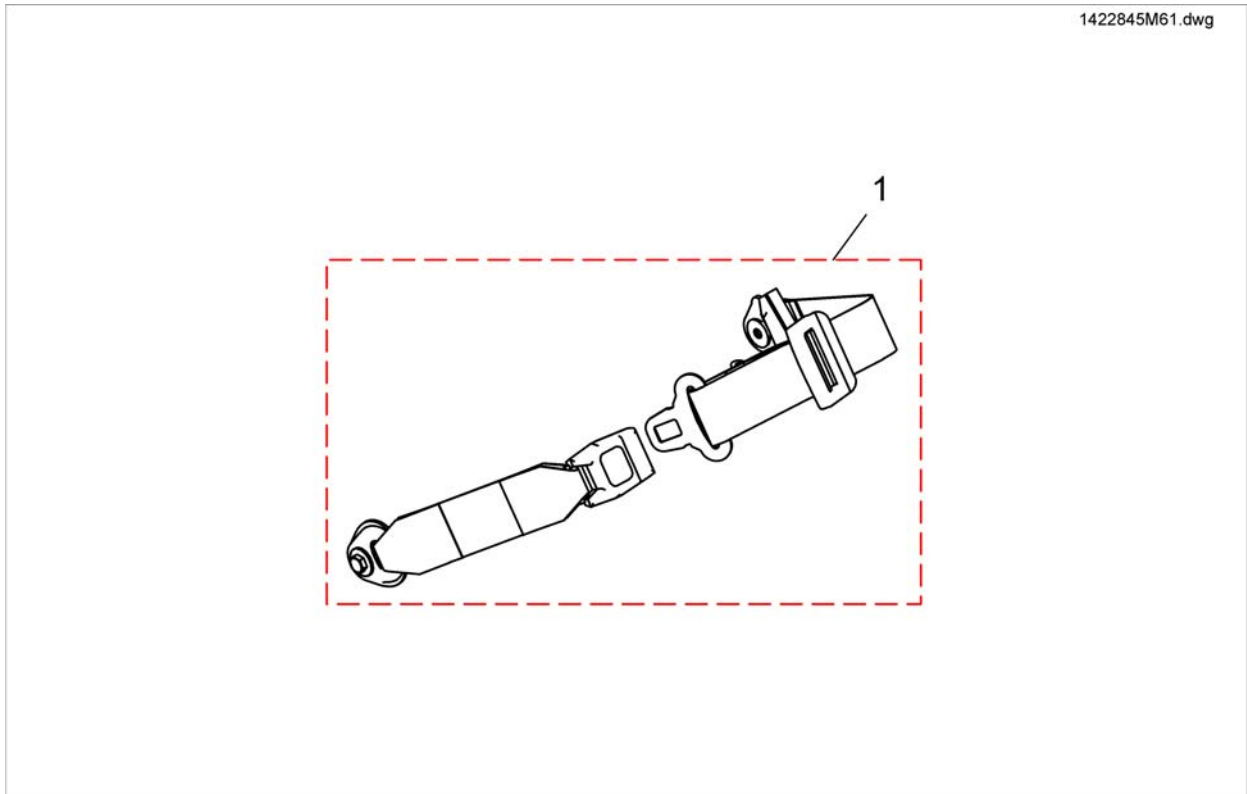

Lap Belt

Pos.	Part number	Description	Valid from → until	Qty
1	1422845	Lap Belt, cpl.		1

Lap Belts (Modulite Seat)

1571836 iso

Pos.	Part number	Description	Valid from → until	Qty
1	SP1570381	Lap Belt (fix mounting on Backrest Support), cpl.		1
2	SP1571183	Lap Belt (flexible mounting in side rails), cpl.		1
3	1422845	Lap Belt, cpl.		1