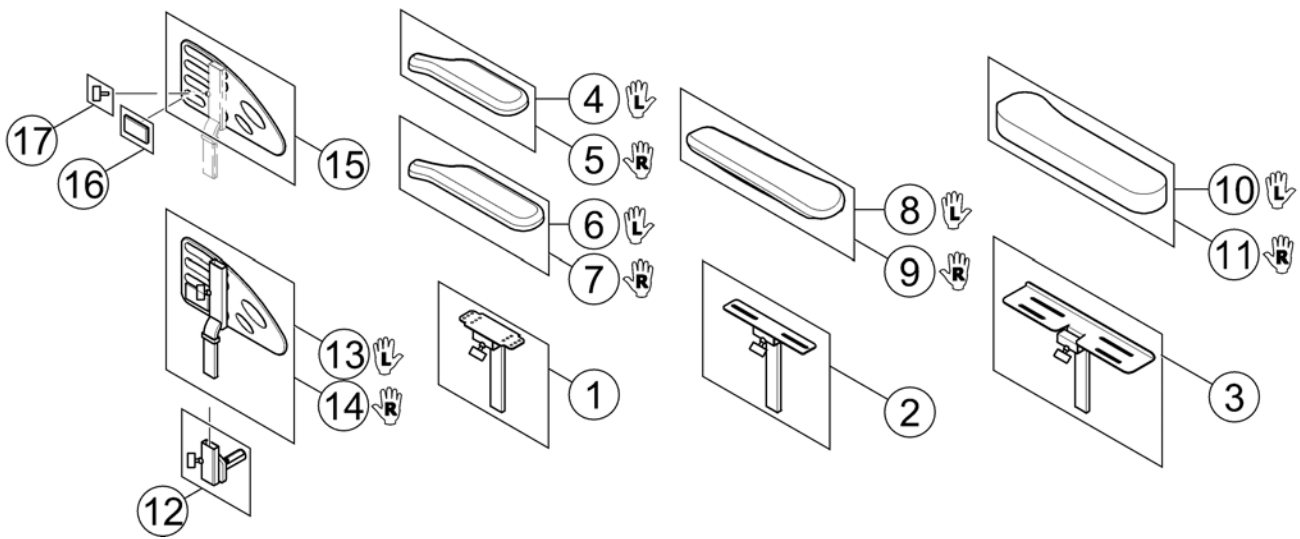

Pos.	Part number	Description	Valid from → until	Qty
1	SP1567750	Armrest Bracket for Standard & Extended Armpad		1
2	SP1570319	Armrest Bracket for Ergonomic Armpad		1
3	SP1585088	Armrest Bracket for Soft Armpad		1
4	SP1443004	Armpad, Standard (325mm), LH		1
5	SP1449043	Armpad, Standard (325mm), RH		1
6	SP1528846	Armpad, Extended (375mm), LH		1
7	SP1528845	Armpad, Extended (375mm), RH		1
8	SP1571589	Armpad, Ergonomic, LH		1
9	SP1571588	Armpad, Ergonomic, RH		1
10	SP1585068	Armpad, Soft, LH		1
11	SP1585069	Armpad, Soft, RH		1
12	SP1567749	Siderest Bracket - LH/RH		1
13	SP1585037	Siderest inrigged LH		1
14	SP1585038	Siderest inrigged RH		1
15	SP1578119	Skirt Guard LH/RH		1
16	SPP31298	Reflector, yellow		1
17	SPL10024	Wing Screw M6x16		1