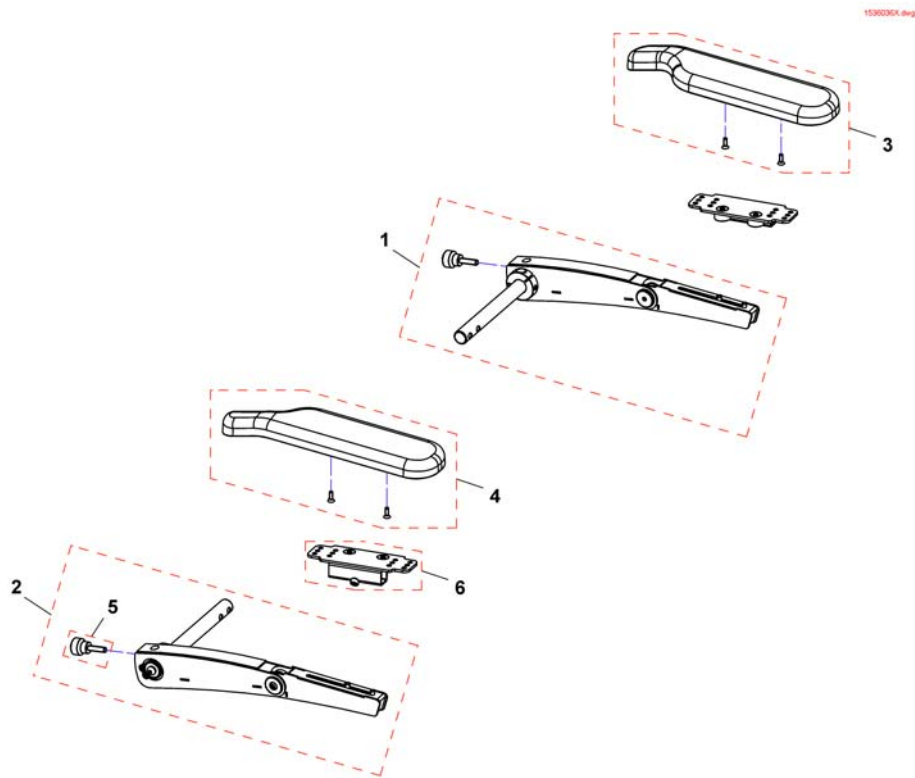

Armrest Hemiplegic

Pos.	Part number	Description	Valid from → until	Qty
1	SP1527076	Armrest Hemiplegic LH		1
2	SP1527075	Armrest Hemiplegic RH		1
3	1493219	Rh hemi dartex armpad complete		1
3	1493220	Lh hemi dartex armpad complete		1
4	1415520	Skirtguard RH, cpl.		1
4	1415521	Skirtguard LH, cpl.		1
5	SP1528816	Armrest Bracket RH/LH		1

Armrest Azalea style

1527196PAC.dwg

Pos.	Part number	Description	Valid from → until	Qty
1	SP1527196	Armrest RH/LH, cpl.		1
2	L31001	Wing Screw M6X10		1
3	SP1528816	Armrest Bracket RH/LH		1

T-Armrest detachable

1559709.iso

Pos.	Part number	Description	Valid from → until	Qty
1	SP1556920	Armrest LH, without Armpad		1
2	SP1556925	Armrest RH, without Armpad		1
3	SP1443004	Armpad, Standard (325mm), LH		1
4	SP1449043	Armpad, Standard (325mm), RH		1
5	SP1528846	Armpad, Extended (375mm), LH		1
6	SP1528845	Armpad, Extended (375mm), RH		1
7	SP1541506	Skirt guard, LH		1
8	SP1541505	Skirt guard, RH		1
9	SP1559710	Receiver for armrest		1