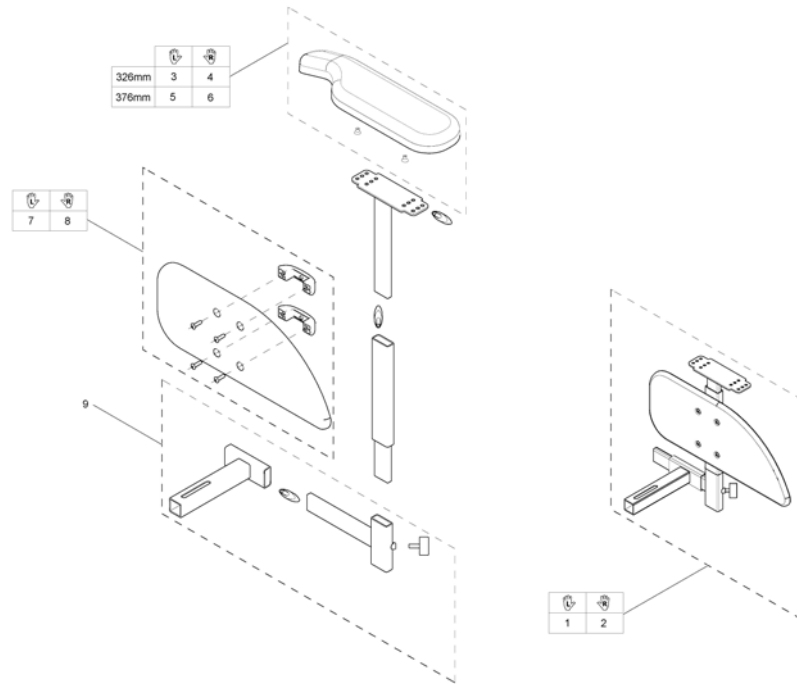

Armrest Hemiplegic

Pos.	Part number	Description	Valid from → until	Qty
1	SP1527076	Armrest Hemiplegic LH		1
2	SP1527075	Armrest Hemiplegic RH		1
3	1493219	Rh hemi dartex armpad complete		1
3	1493220	Lh hemi dartex armpad complete		1
4	1415520	Skirtguard RH, cpl.		1
4	1415521	Skirtguard LH, cpl.		1
5	SP1528816	Armrest Bracket RH/LH		1

Armrest Azalea style

1527196PAC.dwg

Pos.	Part number	Description	Valid from → until	Qty
1	SP1527196	Armrest RH/LH, cpl.		1
2	L31001	Wing Screw M6X10		1
3	SP1528816	Armrest Bracket RH/LH		1

T-Armrest detachable

1559709.iso

Pos.	Part number	Description	Valid from → until	Qty
1	SP1556920	Armrest LH, without Armpad		1
2	SP1556925	Armrest RH, without Armpad		1
3	SP1443004	Armpad, Standard (325mm), LH		1
4	SP1449043	Armpad, Standard (325mm), RH		1
5	SP1528846	Armpad, Extended (375mm), LH		1
6	SP1528845	Armpad, Extended (375mm), RH		1
7	SP1541506	Skirt guard, LH		1
8	SP1541505	Skirt guard, RH		1
9	SP1559710	Receiver for armrest		1