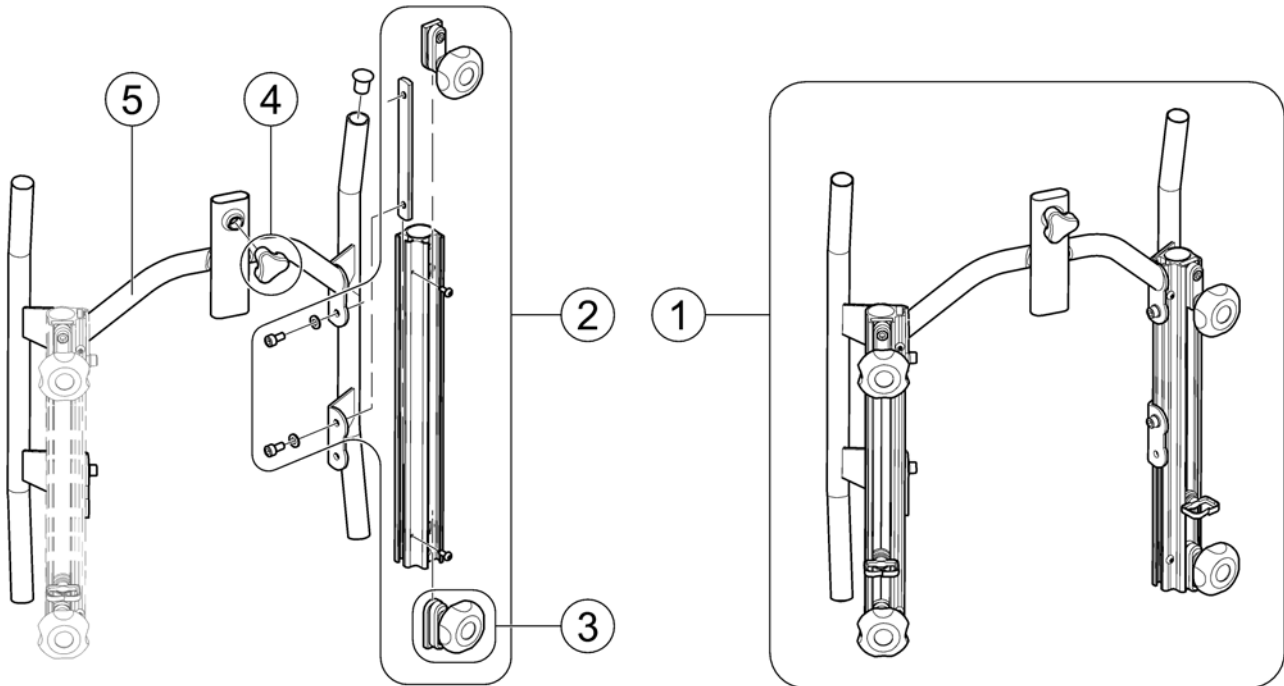

Backrest frame Flex2, tension adjustable

1445697PAC.iso

Pos.	Part number	Description	Valid from → until	Qty
1	1445697	Backrest, adjustable 292 (SW 390mm), cpl.		1
1	1445698	Backrest, adjustable 342 (SW 440mm), cpl.		1
1	1445699	Backrest, adjustable 392 (SW 490mm), cpl.		1
2	1445848	Backrest Rail, cpl.		1
3	5253088	Fixation block		1
4	1444175	Handwheel M12		1
5	1445844-0509	Backrest Frame SW 390mm		1
5	1445845-0509	Backrest Frame SW 440mm		1
5	1445846-0509	Backrest Frame SW 490mm		1