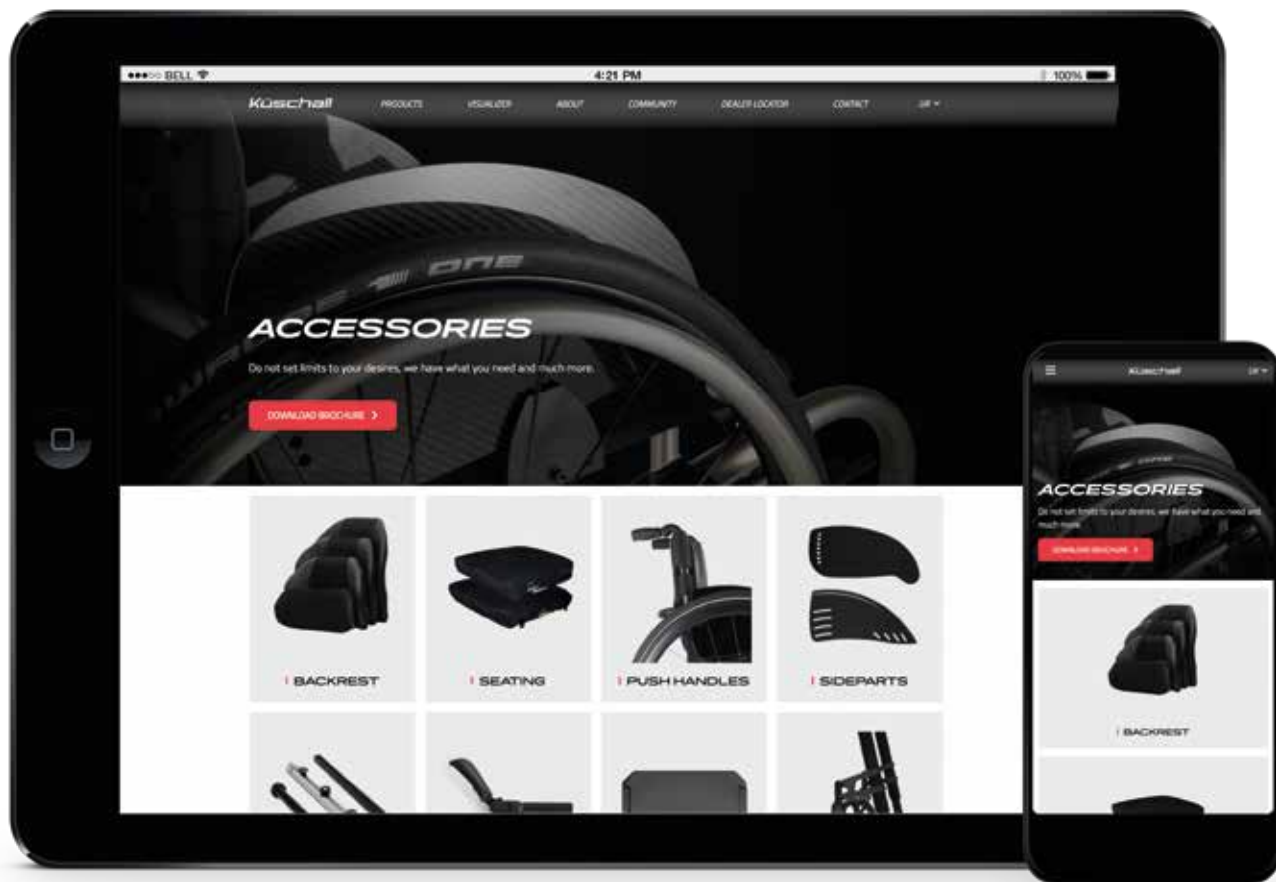

ACCESSORIES

Do not set limits to your desires, we have what you need and much more.

Go to www.kuschall.com/accessories to explore the entire range of accessories for your chair.