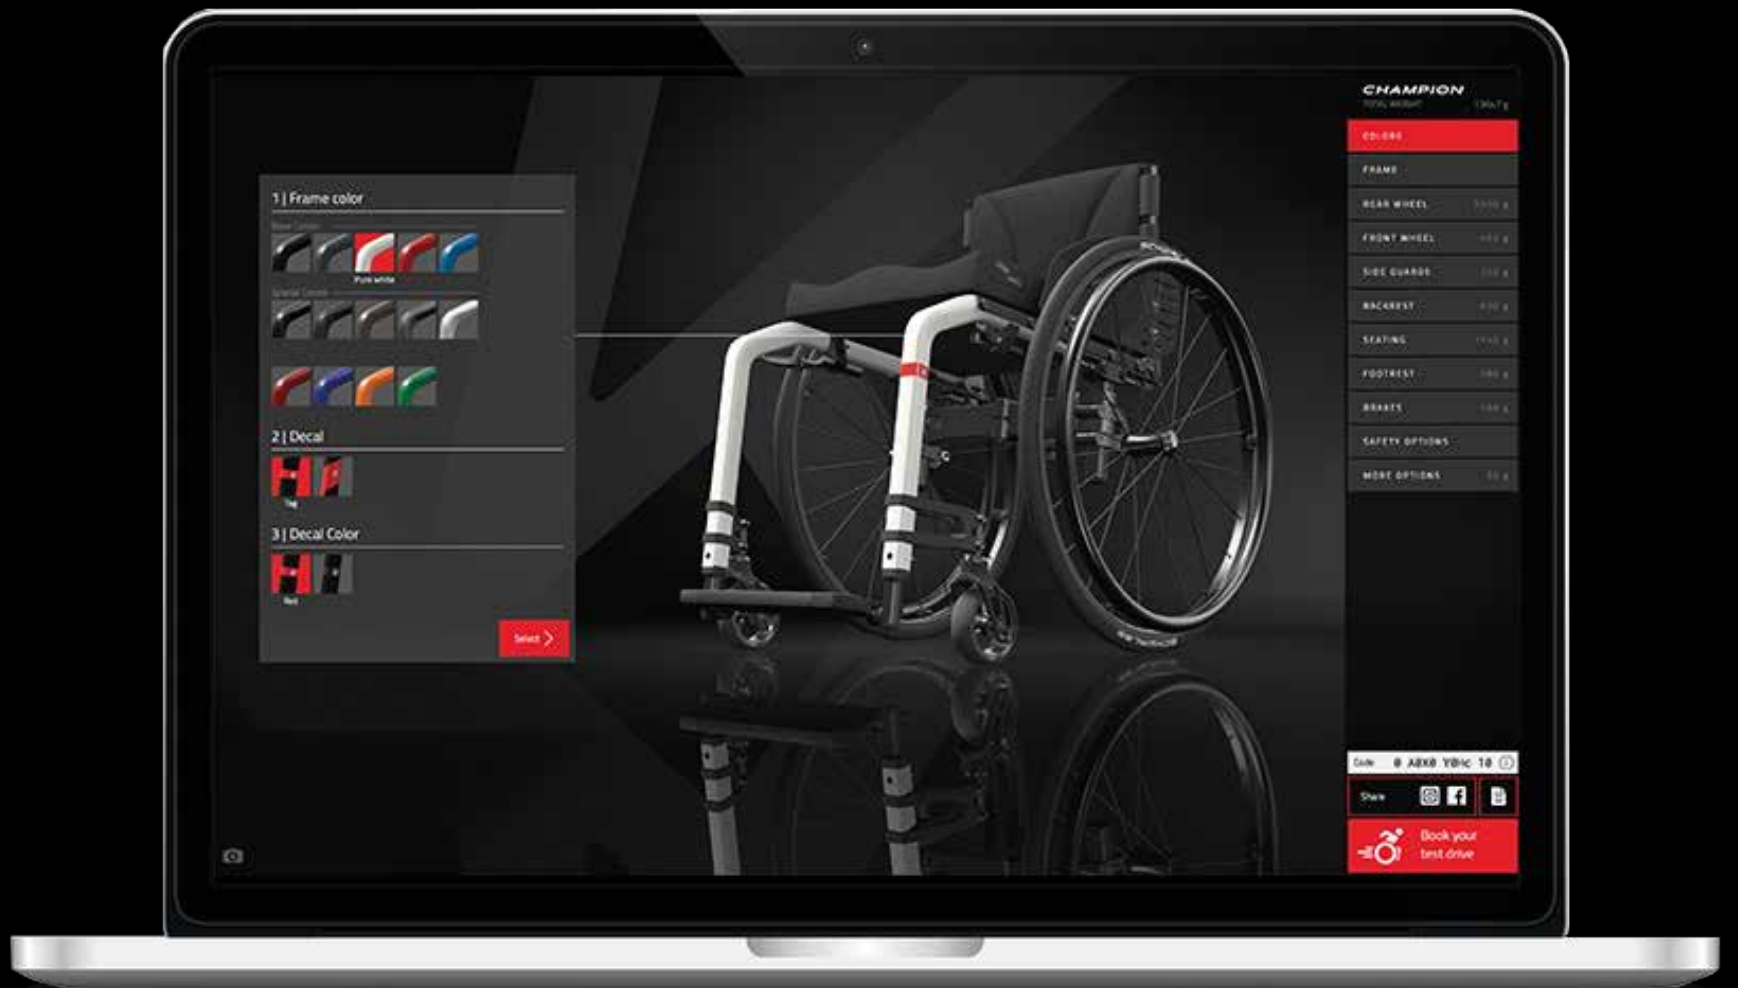

VISUALIZATION

KÜSCHALL VISUALIZER

Connect to www.kuschall.com/international-en/visualizer/ and create something unique with the Kuschall Visualizer. Design your wheelchair around your style and break the boundaries!