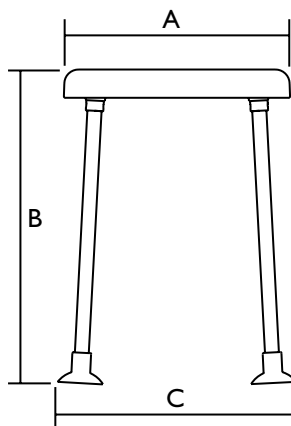

# Invacare® | *Cadiz shower stool and chair*

- A high quality and cost effective solution for showering and dressing.
- Easy to handle seating height adjustment from 360 to 510 mm - in 13 steps
- Ergonomic seat surface
- Stable and secure footprint, due to angled rubber feet
- High load capacity: 143 kg (22.5 stone)

## Technical data

	<i>Invacare Cadiz stool</i>
Shower stool w/o backrest (pk 2)	1544791
<b>Dimensions</b>	
Seat width (A)	510 mm
Seat depth	310 mm
Seat height (B)	360 - 510 mm
Total width (C)	440 mm
<b>More info</b>	
Load capacity	143 kg (22.5 stone)
Weight	1,8 kg
Colour	White

**Technical data**

	<i>Invacare</i> <b>Cadiz chair</b>
Shower stool with backrest (pk 2)	1544829

<b>Dimensions</b>	
Seat width (A)	510 mm
Seat depth	310 mm
Seat height	360 - 510 mm
Backrest width	390 mm
Backrest height	230 mm
Total width (C)	440 mm
Total depth	415 - 460 mm
Total height (B)	790 - 940 mm

<b>More info</b>	
Load capacity	143 kg (22.5 stone)
Weight	2,6 kg
Colour	White
Warranty	2 Years