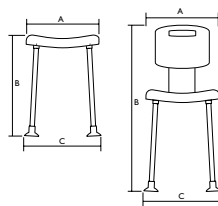

## Technical data

	<i>Invacare Cadiz stool</i>
Shower stool w/o backrest (pk 2)	1544791
<b>Dimensions</b>	
Seat width (A)	510 mm
Seat depth	310 mm
Seat height (B)	360 - 510 mm
Total width (C)	440 mm
<b>More info</b>	
Load capacity	143 kg (22.5 stone)
Weight	1,8 kg
Colour	White

Warranty 2 years

- Easy to handle height adjustment from 360 to 510 mm - in 13 steps
- Ergonomic shaped backrest
- Stable and secure footprint, due to angled rubber feet
- Easy to clean

Invacare **Cadiz shower chair**

**Technical data**

	<i>Invacare</i> <b>Cadiz chair</b>
Shower stool with backrest (pk 2)	1544829

<b>Dimensions</b>	
Seat width (A)	510 mm
Seat depth	310 mm
Seat height	360 - 510 mm
Backrest width	390 mm
Backrest height	230 mm
Total width (C)	440 mm
Total depth	415 - 460 mm
Total height (B)	790 - 940 mm