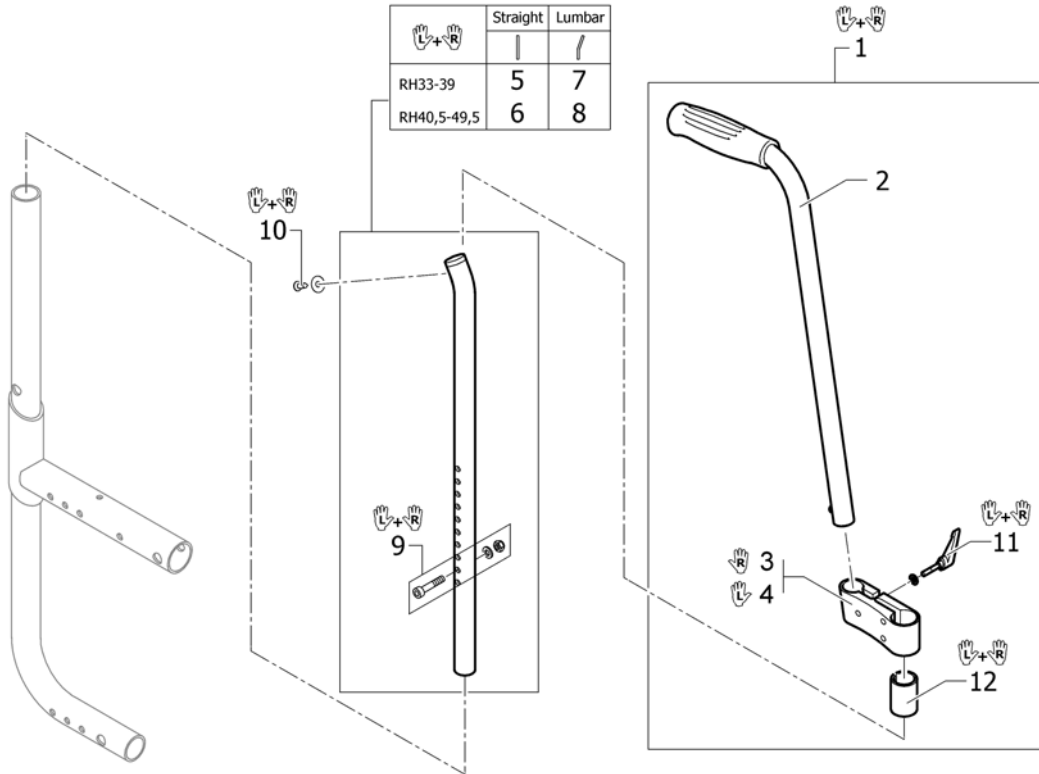

Push handles, inclined

Pos.	Part number	Description	Valid from → until	Qty
1	1517876	Push handles, height adjustable, rear set, pair		1
2	1438938	Push handle tube complete, rearset		2
3	1438939	Mounting fixture right complete, for rearset push handles		1
4	1438940	Mounting fixture left complete, for rearset push handles		1
5	1540089	Backrest tubes L without push handles, pair		1
6	1540090	Backrest tubes XL without push handles, pair		1
7	1540091	Backrest tubes lumbar L without push handles, pair		1
8	1540092	Backrest tubes lumbar XL without push handles, pair		1
9	1540088	Fixation kit to backrest tube		1
10	1432083	Fixation kit for backrest band		1
11	1529799	Adjusting lever, pair		1
12	1581293	Sleeves for mounting fixture, for rearset push handles, pair		1