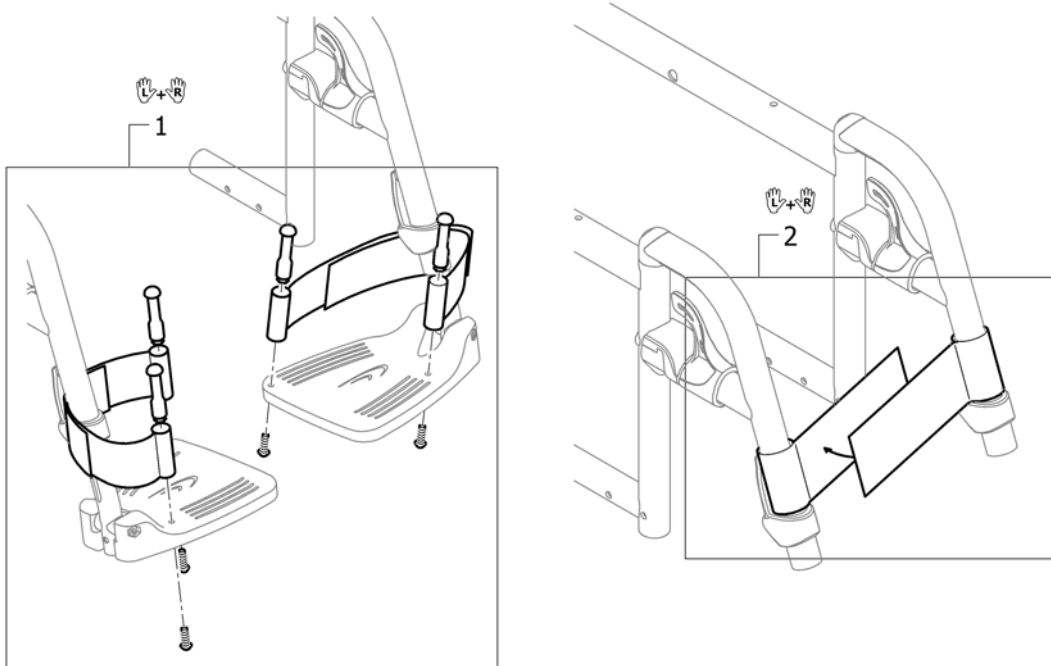

Footbands

Pos.	Part number	Description	Valid from → until	Qty
1	1437834	Heel loop kit short		1
2	1536082	Calf strap 2-pcs complete		1