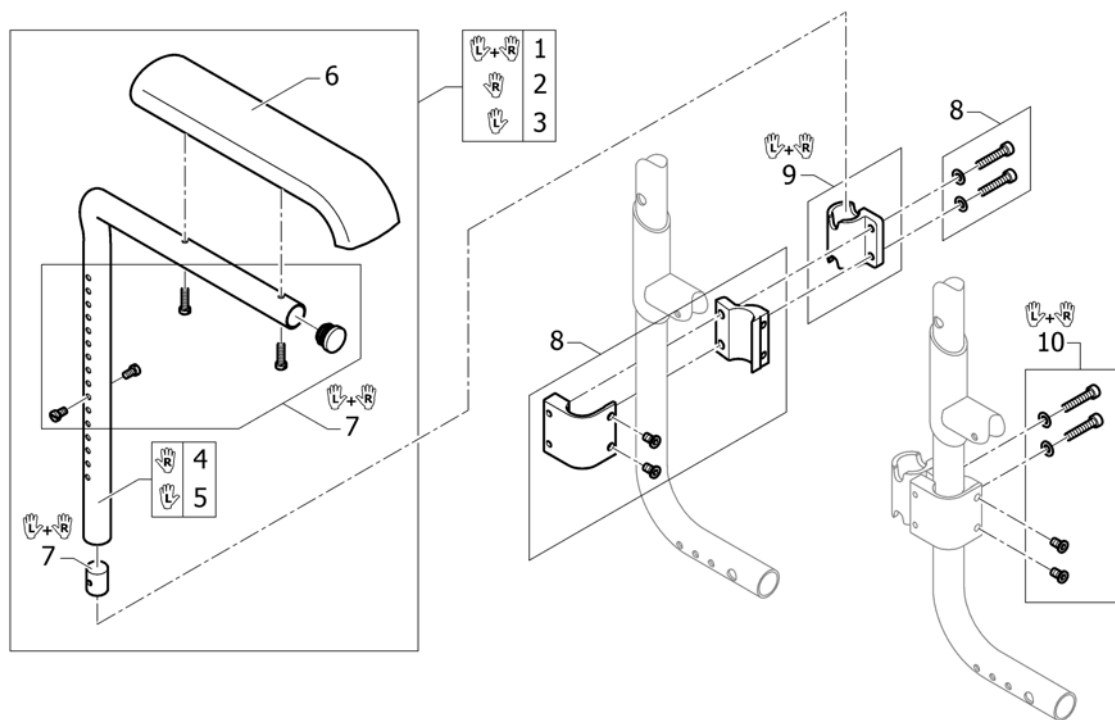

Tubular armrest

Pos.	Part number	Description	Valid from → until	Qty
1	SP1606428	Pair of armrests with standard pads, bent		1
2	SP1606429	Armrest with standard pad, bent, right		1
3	SP1606430	Armrest with standard pad, bent, left		1
4	SP1606431	Armrest right		1
5	SP1606432	Armrest left		1
6	SP1589276	Standard pad		2
7	SP1606433	Screws kit for tubular armrest, pair		1
8	SP1604985	Clamping piece to adaption		2
9	SP1606434	Armrest holder, pair		1
10	SP1606435	Fixation kit for clamping piece to adaption, pair		1