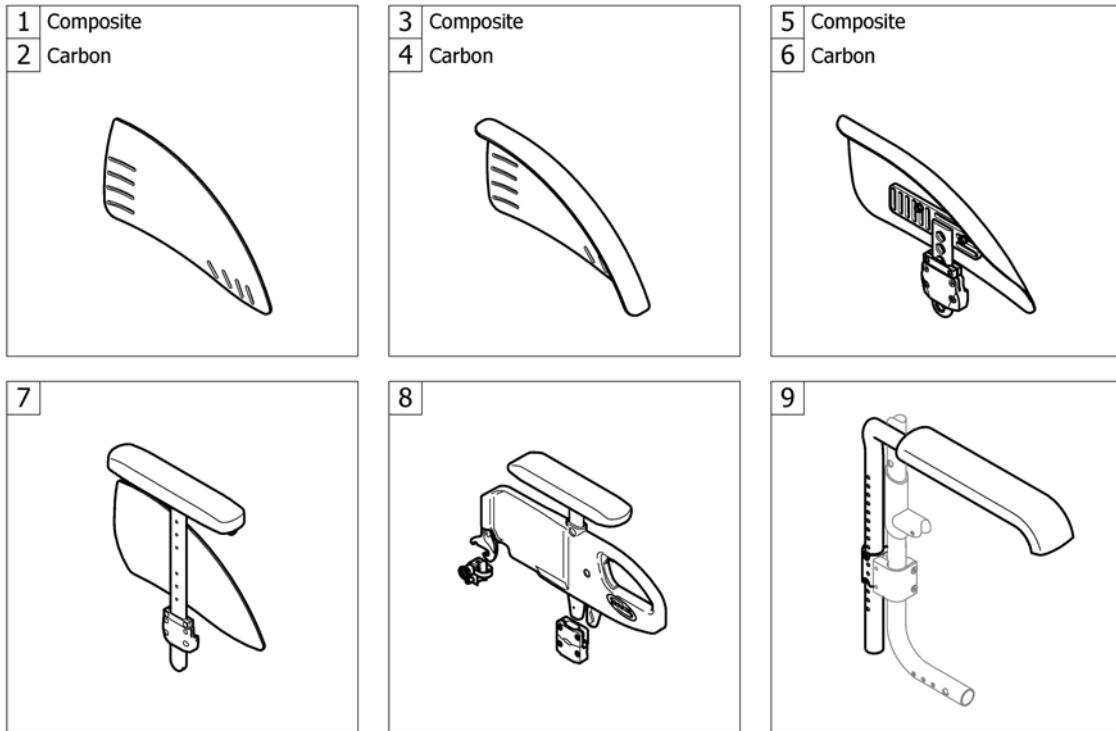

Footrest 2-piece, angle adjustable

Pos.	Part number	Description	Valid from → until	Qty
1	SP1603789	Footrest 2-pc. angle adjustable SB36, pair, complete		1
2	SP1603790	Footrest 2-pc. angle adjustable SB38, pair, complete		1
3	SP1603791	Footrest 2-pc. angle adjustable SB40, pair, complete		1
4	SP1603792	Footrest 2-pc. angle adjustable SB42, pair, complete		1
5	SP1603793	Footrest 2-pc. angle adjustable SB44, pair, complete		1
6	SP1603835	Footrest 2-pc. angle adjustable SB46, pair, complete		1
7	SP1603836	Footrest 2-pc. angle adjustable SB48, pair, complete		1
8	SP1603837	Footrest 2-pc. angle adjustable SB50, pair, complete		1
9	SP1603838	Footrest 2-pc. angle adjustable 114mm		2
10	SP1603839	Footrest 2-pc. angle adjustable 144mm		2
11	SP1603841	Footrest 2-pc. angle adjustable 154mm		2
12	SP1603842	Footrest 2-pc. angle adjustable 169mm		2
13	SP1603843	Footrest 2-pc. angle adjustable 179mm		2
14	SP1603844	Footrest 2-pc. angle adjustable 184mm		2
15	SP1603846	Telescopic tube kit for footrest 2-pc. angle adjustable, pair		1
16	SP1603865	Lateral fixation, short, pair		1
17	SP1603866	Lateral fixation, long, pair		1

Footbands

Pos.	Part number	Description	Valid from → until	Qty
1	1437834	Heel loop kit short		1
2	1536082	Calf strap 2-pcs complete		1

SIDERESTS

Pos.	Part number	Description	Valid from → until	Qty
1	-	Clothes-guards composite		1
2	-	Clothes-guards carbon		1
3	-	Mudguards composite		1
4	-	Mudguards carbon		1
5	-	Mudguards composite removable		1
6	-	Mudguards carbon removable		1
7	-	Siderest height adjustable		1
8	-	Siderest with desk function		1
9	-	Tubular armrest	2016-07-01 →	1