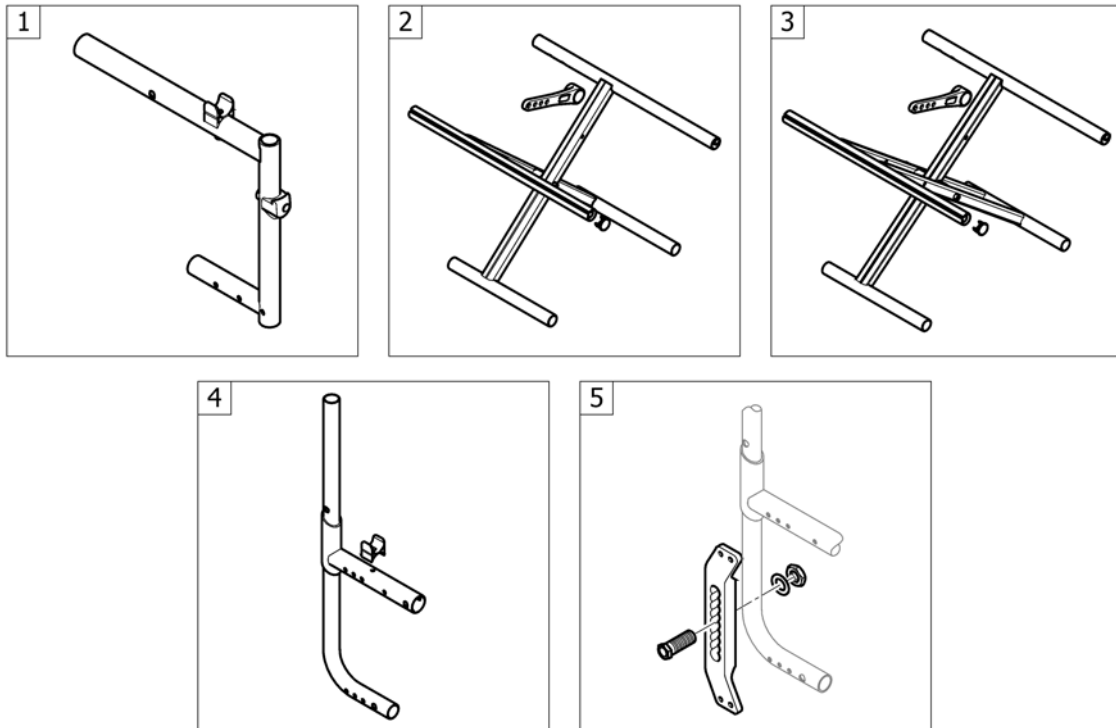

CHASSIS

Pos.	Part number	Description	Valid from → until	Qty
1	-	Front frames standard		1
2	-	Cross brace single, SB36-42		1
3	-	Cross brace double, SB44-50		1
4	-	Rear frames		1
5	-	Rear wheel fixation		1