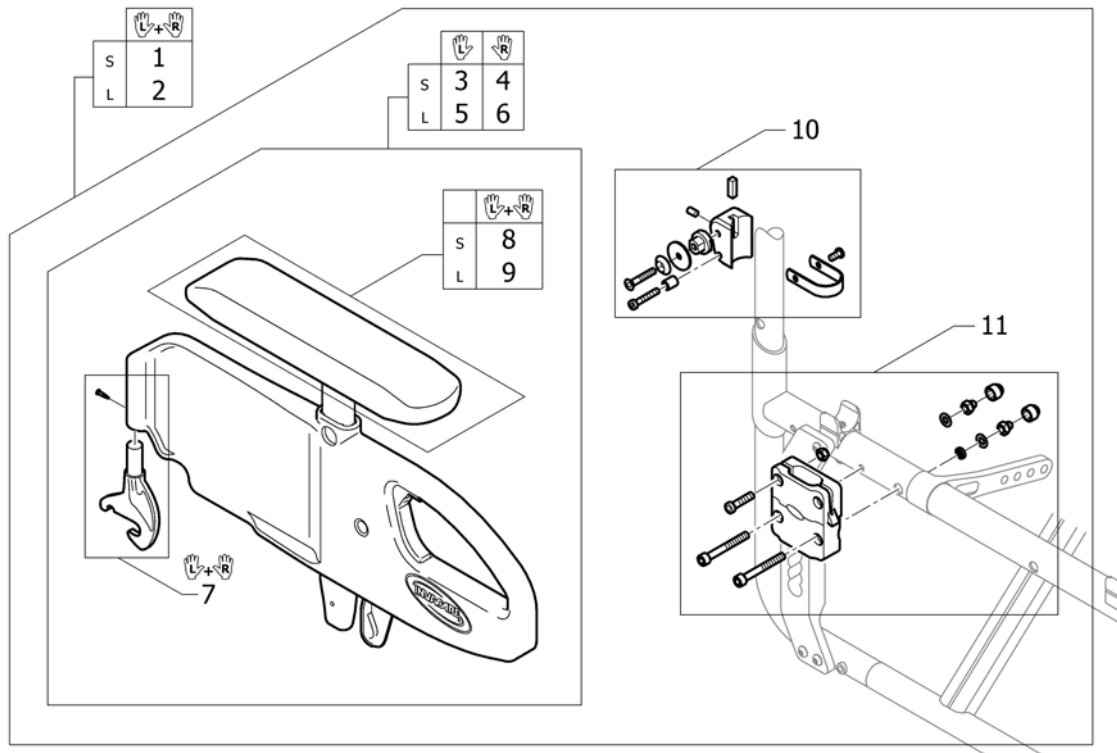

Siderest height adjustable

Pos.	Part number	Description	Valid from → until	Qty
1	1517682	Siderest height adjustable short, pair		1
2	1517678	Siderest height adjustable short, left		1
3	1517677	Siderest height adjustable short, right		1
4	1517683	Siderest height adjustable long, pair		1
5	1517680	Siderest height adjustable long, left		1
6	1517679	Siderest height adjustable long, right		1
7	1439497	Ampad S (270mm) incl. screws, pair		1
8	1439498	Ampad L (370mm) incl. screws, pair		1
9	1547537	Siderests height clamp kit, pair		1
10	1517689	Clothes-guard small left to siderest		1
11	1517690	Clothes-guard small right to siderest		1
12	1517691	Clothes-guard large left to siderest		1
13	1517692	Clothes-guard large right to siderest		1
14	1517693	Clothes-guard fixation kit		1
15	SP1604958	Sidepart Adaption complete		2