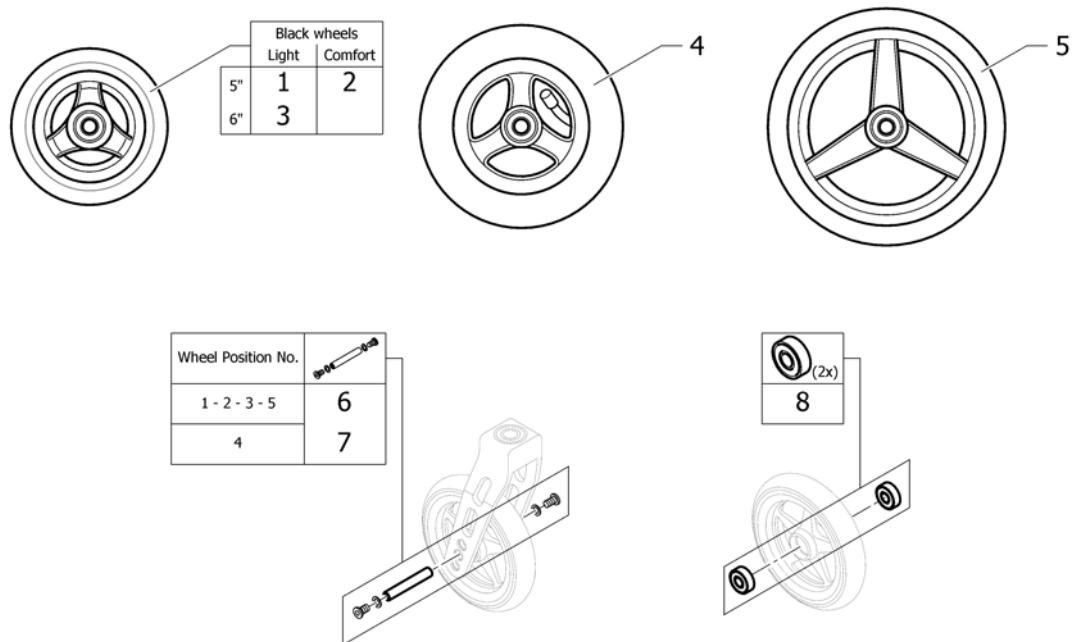

Front wheels

Pos.	Part number	Description	Valid from → until	Qty
1	1562627	5" Everyday wheel, 3 spokes, black		2
2	1542640	5" Comfort wheel, black		2
3	1562628	6" Everyday wheel, 3 spokes, black		2
4	1513189	6" Pneumatic wheel		2
5	1513192	7" Sports wheel		2
6	1570108	Axle set without spacer		2
7	1570109	Axle set complete 6" pneumatic wheel		2
8	1570105	Ball bearing 6000-2RS, pair		2