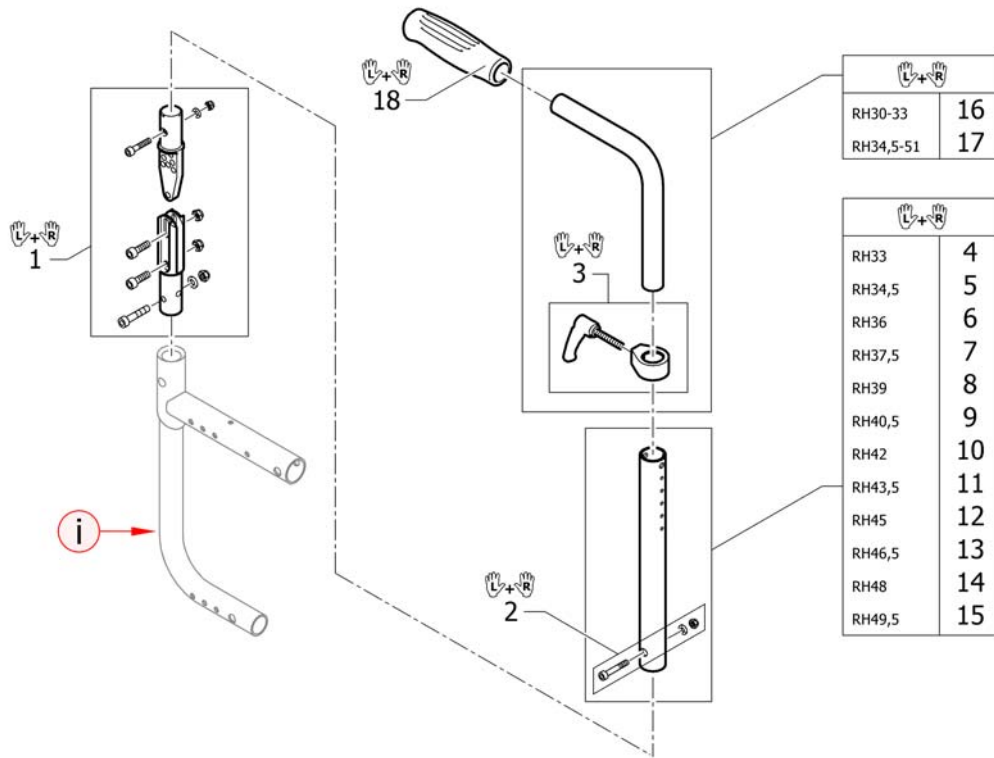

Push handles height adjustable for backrest angle adjustable

Pos.	Part number	Description	Valid from → until	Qty
i	-	A special rear frame is necessary. Please see chapter CHASSIS.		0
1	1540094	Backrest angle kit		1
2	1540071	Screw kit for backrest tube		1
3	1549985	Adjusting lever for height adjustable, integrated push handles, pair		1
4	1507753	Backrest tube L.280mm straight to integrated push handles, pair		1
5	1507862	Backrest tube L.295mm straight to integrated push handles, pair		1
6	1508438	Backrest tube L.310mm straight to integrated push handles, pair		1
7	1508466	Backrest tube L.325mm straight to integrated push handles, pair		1
8	1508498	Backrest tube L.340mm straight to integrated push handles, pair		1
9	1509103	Backrest tube L.355mm straight to integrated push handles, pair		1
10	1509104	Backrest tube L.370mm straight to integrated push handles, pair		1
11	1509105	Backrest tube L.385mm straight to integrated push handles, pair		1
12	1509106	Backrest tube L.400mm straight to integrated push handles, pair		1
13	1509107	Backrest tube L.415mm straight to integrated push handles, pair		1
14	1509108	Backrest tube L.430mm straight to integrated push handles, pair		1
15	1509109	Backrest tube L.445mm straight to integrated push handles, pair		1
16	1438203	Height adjustable, integrated push handles standard, kit short UL/C04		1
17	1438204	Height adjustable, integrated push handles standard, kit long UL/C04		1
18	1507734	Handle black, pair		1