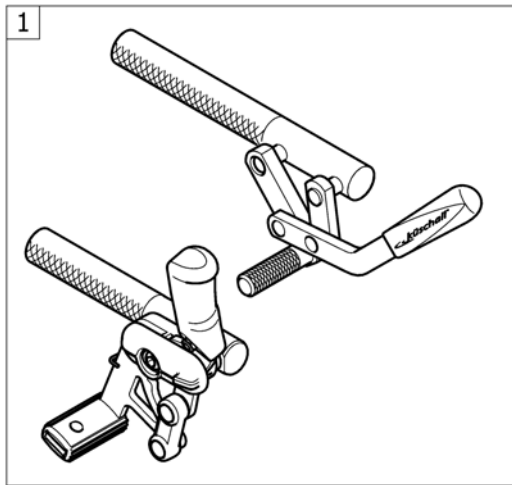

BRAKES

Pos.	Part number	Description	Valid from → until	Qty
1	-	Brakes		1
2	-	Drum brake		1