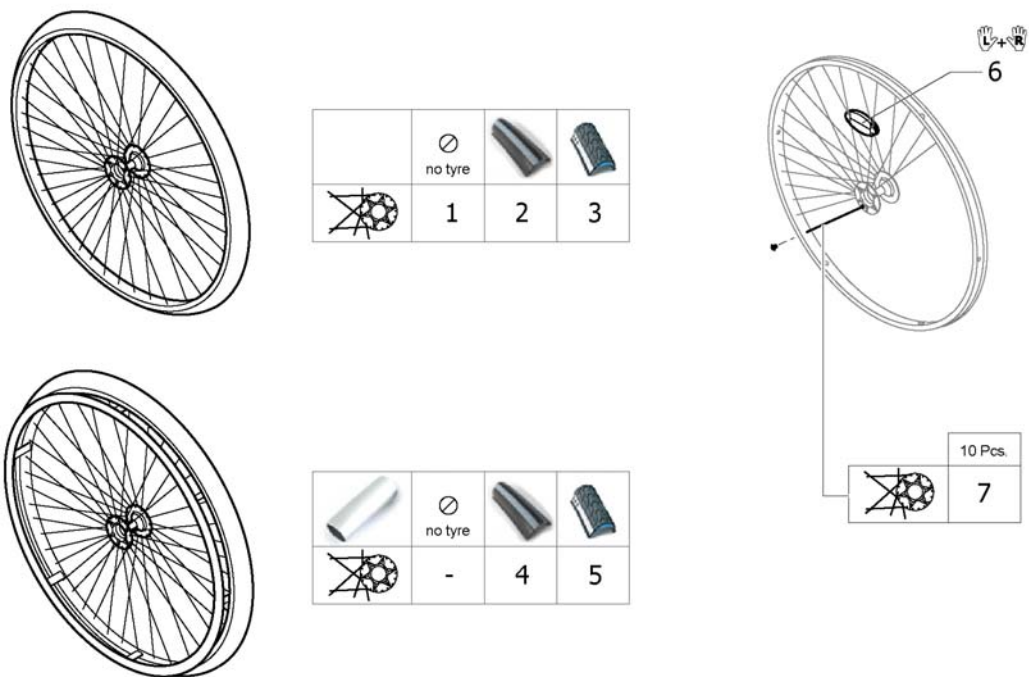

24" Küschall rear wheels complete

Pos.	Part number	Description	Valid from → until	Qty
1	1567104-0407	Rear wheel 24", Starec X, colourless, without handrim, without tyre		2
2	SP1601745	Rear wheel 24", Starec hub X, without handrim, Rightrun black/grey tyre		2
3	1554399-0407	Rear wheel 24", Starec X, colourless, without handrim, marathon		2
4	SP1601747	Rear wheel 24", Starec hub X, handrim, Rightrun black/grey tyre		2
5	1554400-0407	Rear wheel 24", Starec X, colourless, handrim, marathon evolution		2
6	1571073	Spokereflection, pair		1
7	1579086	Spokes 253mm complete, kit 10 Pcs.		1