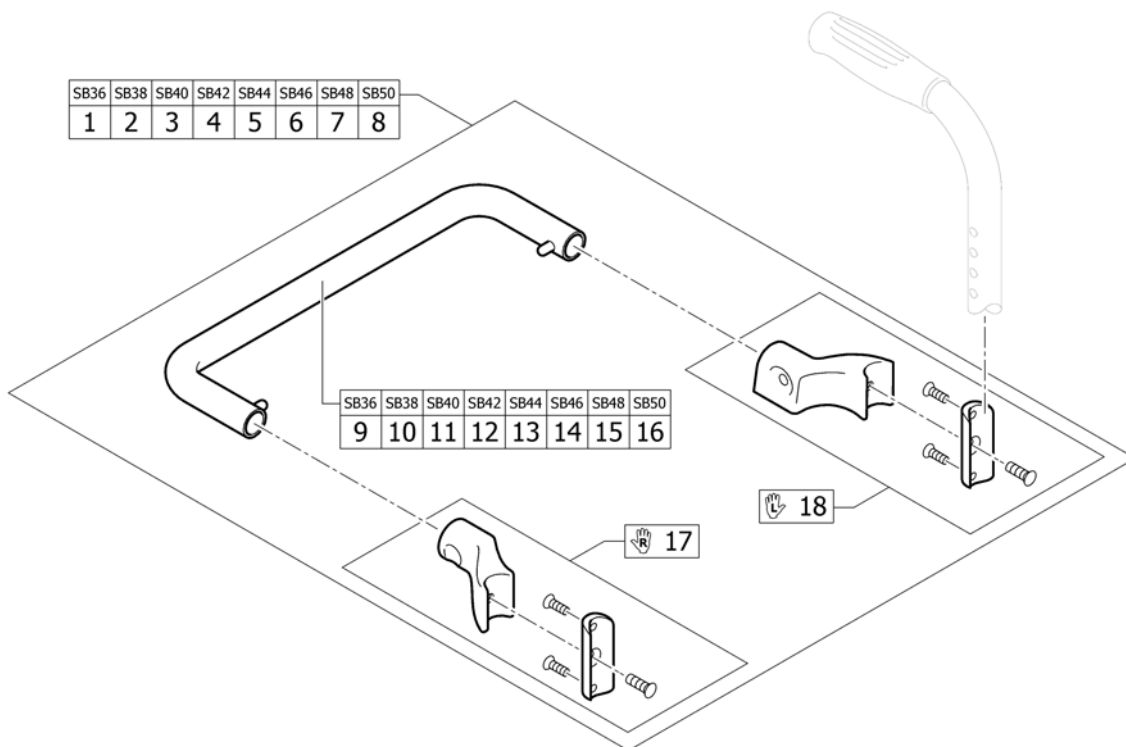

Backrest stabilization bar

Pos.	Part number	Description	Valid from → until	Qty
1	1517980	Stabilizing bar complete SB36 for backrest tubes Ø20		1
2	1517981	Stabilizing bar complete SB38 for backrest tubes Ø20		1
3	1517982	Stabilizing bar complete SB40 for backrest tubes Ø20		1
4	1517983	Stabilizing bar complete SB42 for backrest tubes Ø20		1
5	1517984	Stabilizing bar complete SB44 for backrest tubes Ø20		1
6	1517985	Stabilizing bar complete SB46 for backrest tubes Ø20		1
7	1517986	Stabilizing bar complete SB48 for backrest tubes Ø20		1
8	1517987	Stabilizing bar complete SB50 for backrest tubes Ø20		1
9	1518000	Stabilizing bar SB36		1
10	1518001	Stabilizing bar SB38		1
11	1518002	Stabilizing bar SB40		1
12	1518003	Stabilizing bar SB42		1
13	1518004	Stabilizing bar SB44		1
14	1518005	Stabilizing bar SB46		1
15	1518006	Stabilizing bar SB48		1
16	1518007	Stabilizing bar SB50		1
17	1518009	Fixation kit to stabilizing bar, right, for backrest tubes Ø20		1
18	1518008	Fixation kit to stabilizing bar, left, for backrest tubes Ø20		1