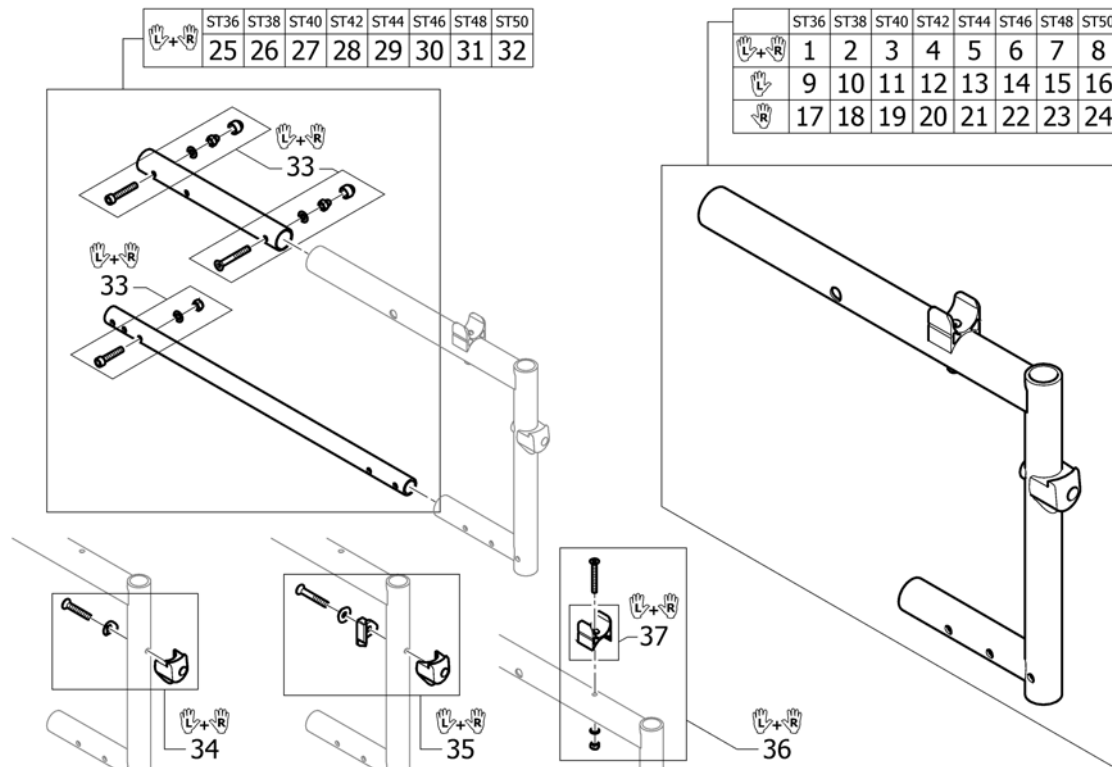

Front frames standard

Pos.	Part number	Description	Valid from → until	Qty
1	SP1602872-0453	Front frame ST36, attract blue, pair		1
1	SP1602872-0454	Front frame ST36, attract black, pair		1
1	SP1602872-0455	Front frame ST36, attract grey, pair		1
1	SP1602872-0456	Front frame ST36, attract red, pair		1
2	SP1602873-0453	Front frame ST38, attract blue, pair		1
2	SP1602873-0454	Front frame ST38, attract black, pair		1
2	SP1602873-0455	Front frame ST38, attract grey, pair		1
2	SP1602873-0456	Front frame ST38, attract red, pair		1
3	SP1602942-0453	Front frame ST40, attract blue, pair		1
3	SP1602942-0454	Front frame ST40, attract black, pair		1
3	SP1602942-0455	Front frame ST40, attract grey, pair		1
3	SP1602942-0456	Front frame ST40, attract red, pair		1
4	SP1602964-0453	Front frame ST42, attract blue, pair		1
4	SP1602964-0454	Front frame ST42, attract black, pair		1
4	SP1602964-0455	Front frame ST42, attract grey, pair		1
4	SP1602964-0456	Front frame ST42, attract red, pair		1
5	SP1602965-0453	Front frame ST44, attract blue, pair		1
5	SP1602965-0454	Front frame ST44, attract black, pair		1
5	SP1602965-0455	Front frame ST44, attract grey, pair		1
5	SP1602965-0456	Front frame ST44, attract red, pair		1
6	SP1602966-0453	Front frame ST46, attract blue, pair		1
6	SP1602966-0454	Front frame ST46, attract black, pair		1
6	SP1602966-0455	Front frame ST46, attract grey, pair		1
6	SP1602966-0456	Front frame ST46, attract red, pair		1
7	SP1602993-0453	Front frame ST48, attract blue, pair		1
7	SP1602993-0454	Front frame ST48, attract black, pair		1
7	SP1602993-0455	Front frame ST48, attract grey, pair		1
7	SP1602993-0456	Front frame ST48, attract red, pair		1
8	SP1602994-0453	Front frame ST50, attract blue, pair		1
8	SP1602994-0454	Front frame ST50, attract black, pair		1
8	SP1602994-0455	Front frame ST50, attract grey, pair		1