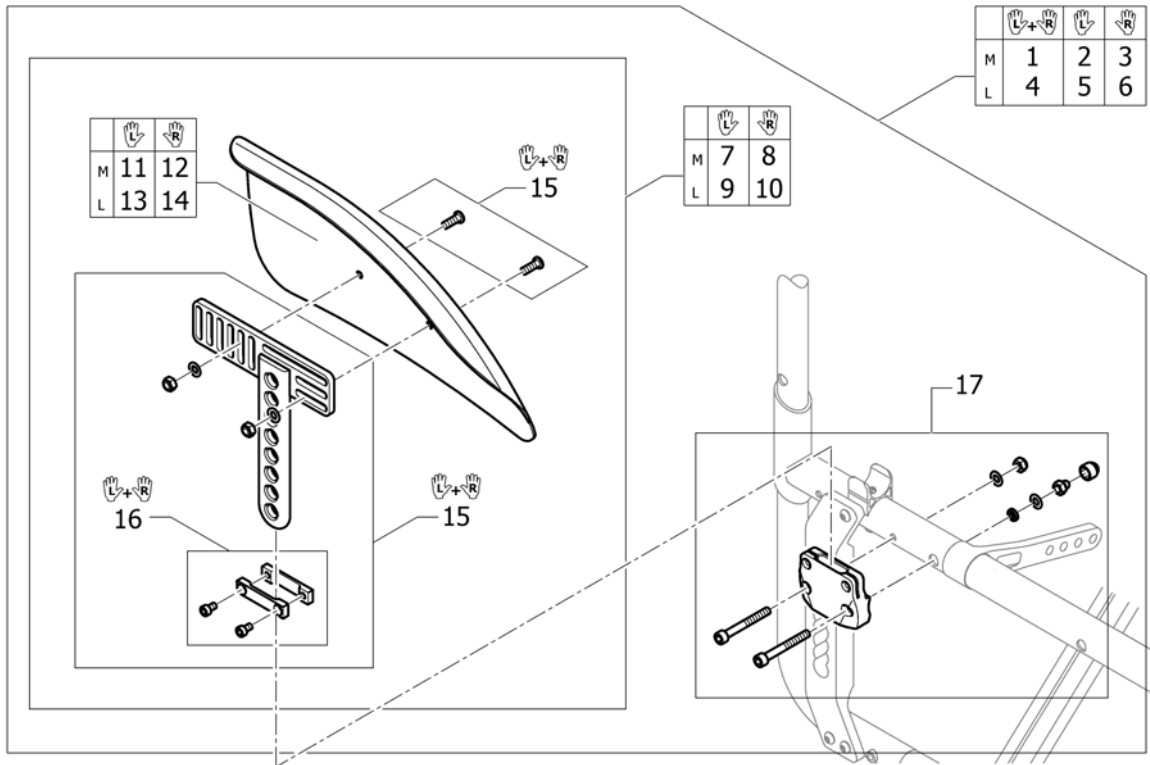

Mudguards carbon removable

Pos.	Part number	Description	Valid from → until	Qty
1	SP1604946	Mudguard carbon M long complete, pair		1
2	SP1604947	Mudguard carbon left M long complete		1
3	SP1604948	Mudguard carbon right M long complete		1
4	SP1604949	Mudguard carbon L long complete, pair		1
5	SP1604950	Mudguard carbon left L long complete		1
6	SP1604951	Mudguard carbon right L long complete		1
7	SP1604965	Mudguard carbon left M, holder long		1
8	SP1604966	Mudguard carbon right M, holder long		1
9	SP1604967	Mudguard carbon left L, holder long		1
10	SP1604968	Mudguard carbon right L, holder long		1
11	1510275	Mudguard Carbon left M		1
12	1510276	Mudguard Carbon right M		1
13	1510277	Mudguard Carbon left L		1
14	1510278	Mudguard Carbon right L		1
15	SP1604963	Mudguard removable holder long, pair		1
16	1547537	Siderests height clamp kit, pair		1
17	SP1604958	Sidepart Adaption complete		2