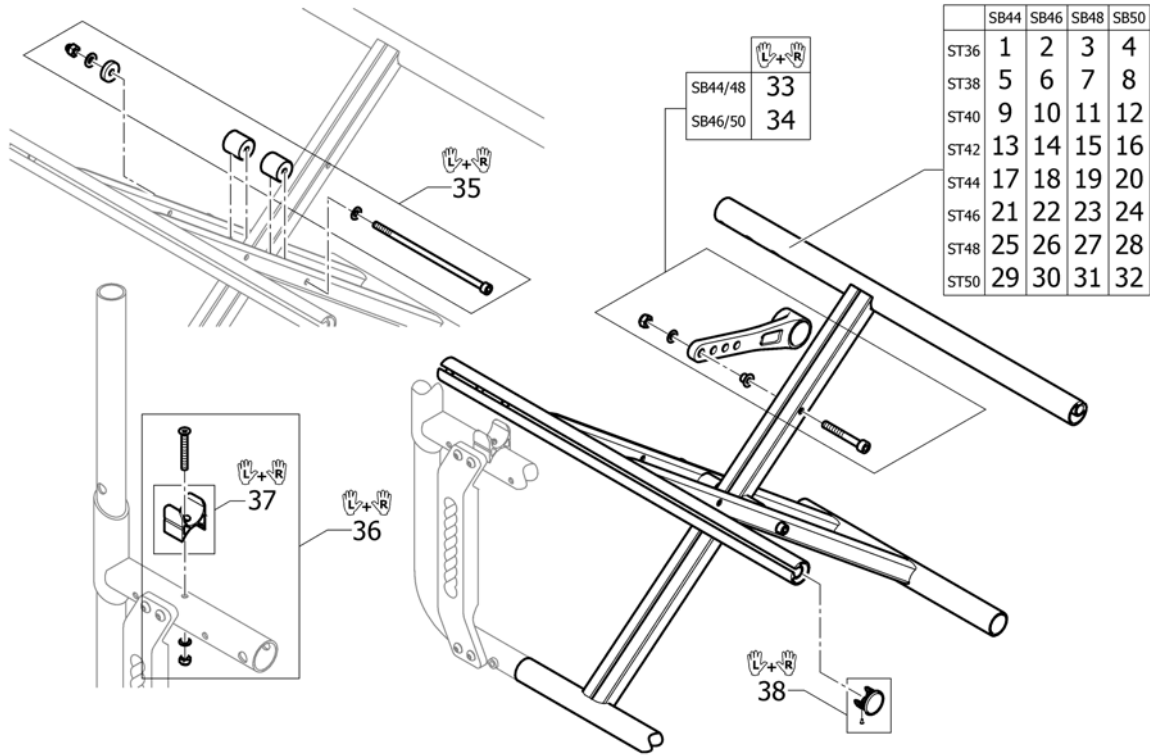

Cross brace double, SB44-50

Pos.	Part number	Description	Valid from → until	Qty
1	SP1603560-0454	Cross-brace triplex, SB44 ST36, attract black		1
2	SP1603568-0454	Cross-brace triplex, SB46 ST36, attract black		1
3	SP1603625-0454	Cross-brace triplex, SB48 ST36, attract black		1
4	SP1603743-0454	Cross-brace triplex, SB50 ST36, attract black		1
5	SP1603561-0454	Cross-brace triplex, SB44 ST38, attract black		1
6	SP1603569-0454	Cross-brace triplex, SB46 ST38, attract black		1
7	SP1603626-0454	Cross-brace triplex, SB48 ST38, attract black		1
8	SP1603744-0454	Cross-brace triplex, SB50 ST38, attract black		1
9	SP1603562-0454	Cross-brace triplex, SB44 ST40, attract black		1
10	SP1603619-0454	Cross-brace triplex, SB46 ST40, attract black		1
11	SP1603627-0454	Cross-brace triplex, SB48 ST40, attract black		1
12	SP1603745-0454	Cross-brace triplex, SB50 ST40, attract black		1
13	SP1603563-0454	Cross-brace triplex, SB44 ST42, attract black		1
14	SP1603620-0454	Cross-brace triplex, SB46 ST42, attract black		1
15	SP1603628-0454	Cross-brace triplex, SB48 ST42, attract black		1
16	SP1603746-0454	Cross-brace triplex, SB50 ST42, attract black		1
17	SP1603564-0454	Cross-brace triplex, SB44 ST44, attract black		1
18	SP1603621-0454	Cross-brace triplex, SB46 ST44, attract black		1
19	SP1603629-0454	Cross-brace triplex, SB48 ST44, attract black		1
20	SP1603747-0454	Cross-brace triplex, SB50 ST44, attract black		1
21	SP1603565-0454	Cross-brace triplex, SB44 ST46, attract black		1
22	SP1603622-0454	Cross-brace triplex, SB46 ST46, attract black		1
23	SP1603740-0454	Cross-brace triplex, SB48 ST46, attract black		1
24	SP1603748-0454	Cross-brace triplex, SB50 ST46, attract black		1
25	SP1603566-0454	Cross-brace triplex, SB44 ST48, attract black		1
26	SP1603623-0454	Cross-brace triplex, SB46 ST48, attract black		1
27	SP1603741-0454	Cross-brace triplex, SB48 ST48, attract black		1
28	SP1603749-0454	Cross-brace triplex, SB50 ST48, attract black		1
29	SP1603567-0454	Cross-brace triplex, SB44 ST50, attract black		1
30	SP1603624-0454	Cross-brace triplex, SB46 ST50, attract black		1
31	SP1603742-0454	Cross-brace triplex, SB48 ST50, attract black		1