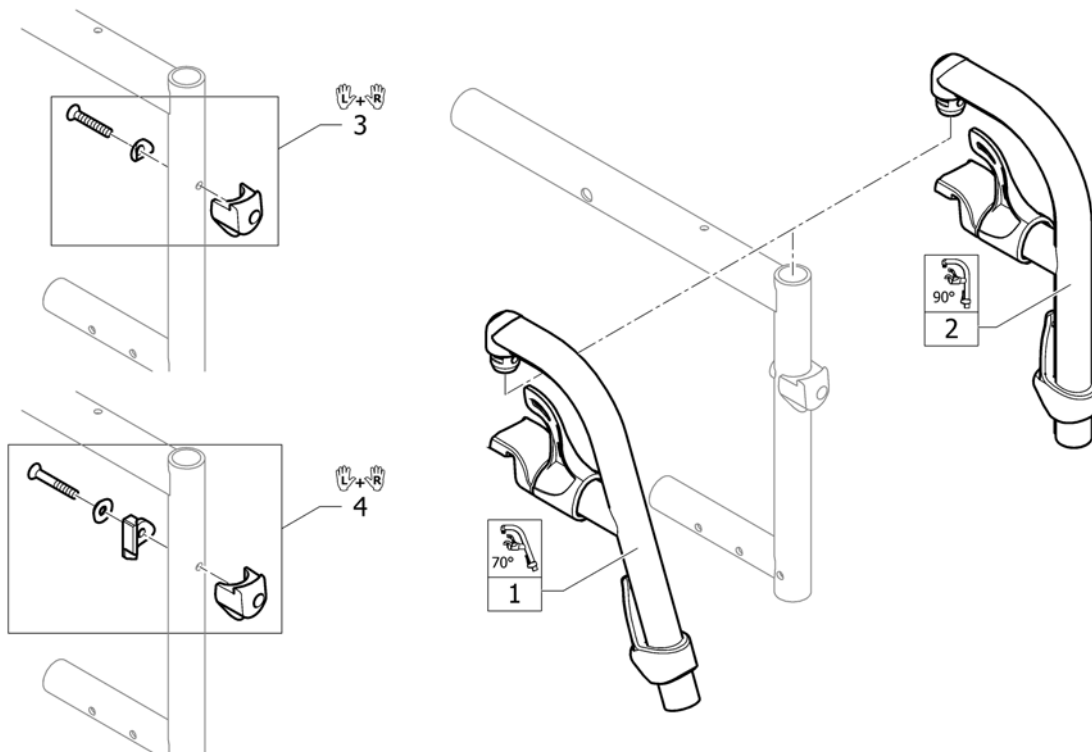

Legrest hanger

Pos.	Part number	Description	Valid from → until	Qty
1	SP1584369-0453	Swing Away 80°, attract blue, complete		2
1	SP1584369-0454	Swing Away 80°, attract black, complete		2
1	SP1584369-0455	Swing Away 80°, attract grey, complete		2
1	SP1584369-0456	Swing Away 80°, attract red, complete		2
2	SP1584370-0453	Swing Away 90°, attract blue, complete		2
2	SP1584370-0454	Swing Away 90°, attract black, complete		2
2	SP1584370-0455	Swing Away 90°, attract grey, complete		2
2	SP1584370-0456	Swing Away 90°, attract red, complete		2
3	SP1603392	Position mechanism for swing-away, kit, pair		1
4	SP1603777	Rotating limiter for swing-away, kit, pair		1