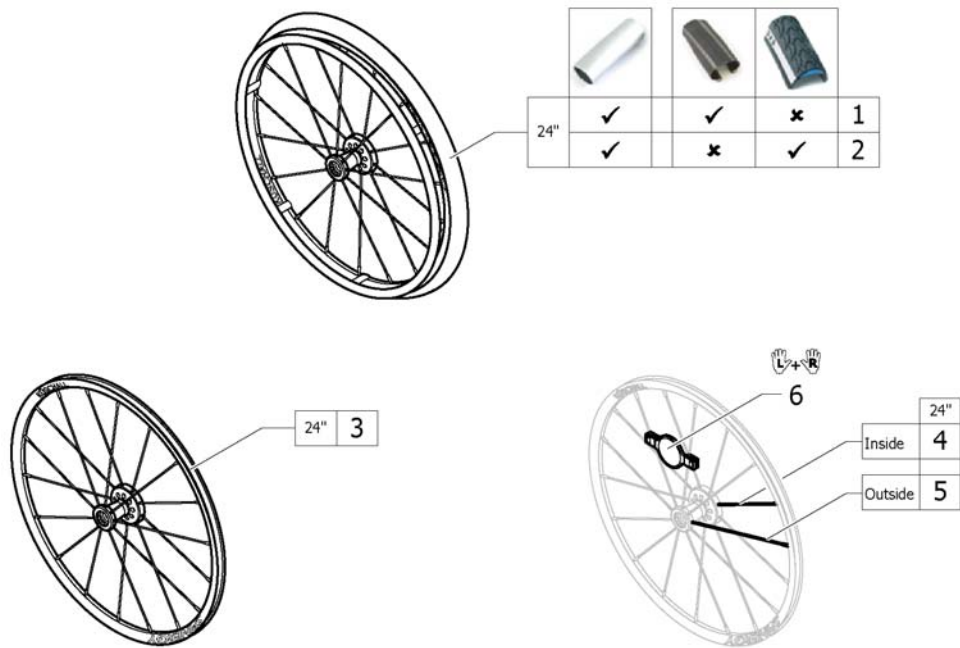

Spinergy LXX wheel

Pos.	Part number	Description	Valid from → until	Qty
1	1585007	Rear wheel 24", Spinergy LXX, handrim alu, tyre Schwalbe One		2
2	1585008	Rear wheel 24", Spinergy LXX, handrim alu, tyre Marathon Evolution		2
3	1579102	Rear wheel 24", Spinergy LXX, without handrim, without tyre		2
4	1579103	Spoke inside for Spinergy LXX wheel 24", 236mm., 1 Pcs.		9
5	1579104	Spoke outside for Spinergy LXX wheel 24", 249mm., 1 Pcs.		9
6	1571088	Spoke reflection for Spinergy wheel, pair		1