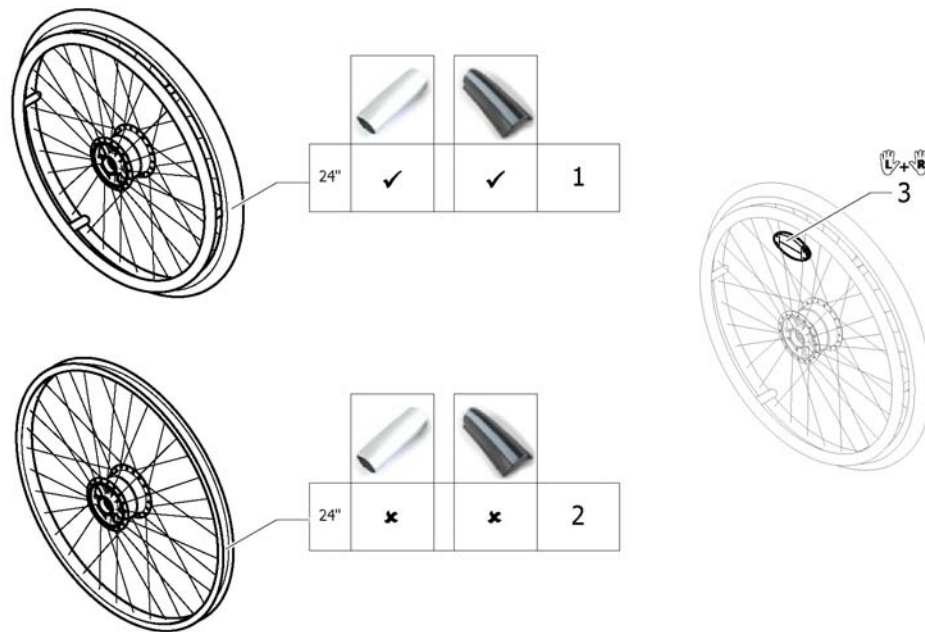

Drumbrake wheel

Pos.	Part number	Description	Valid from → until	Qty
1	SP1604974	Rear wheel 24" Drumbrake, handrim, Rightrun black/grey		2
2	SP1604975	Rear wheel 24" Drumbrake, without handrim, without tyre		2
3	1571073	Spokereflection, pair		1