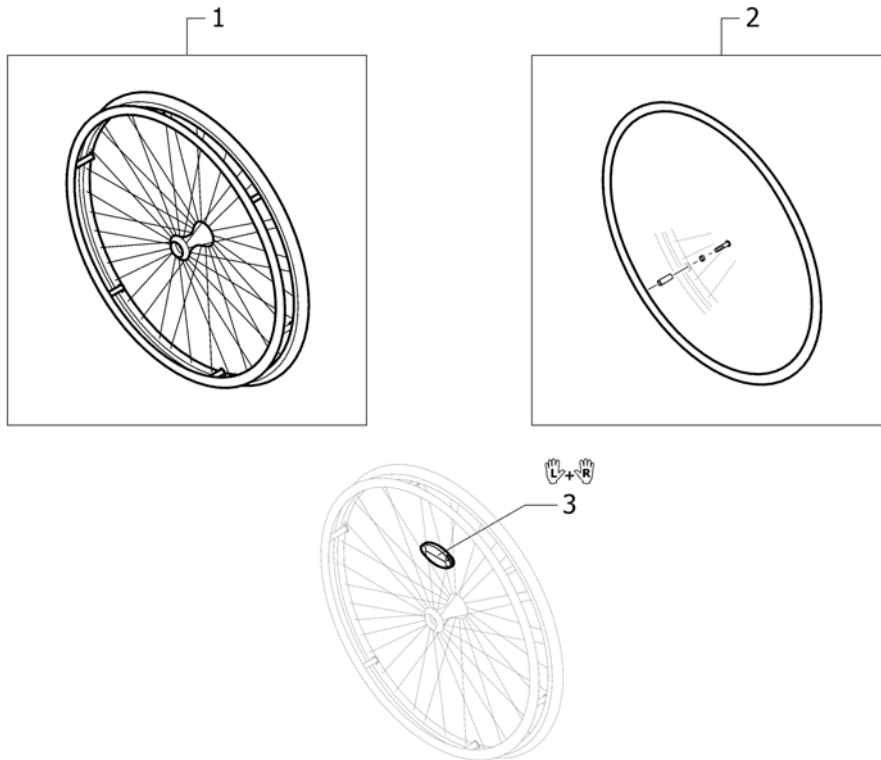

Active wheel

Pos.	Part number	Description	Valid from → until	Qty
1	1583058	Rear wheel 24" active		2
2	1583059	Handrim 24" Alu incl. Fixation kit for rear wheel 24" Economy		2
3	1571073	Spokereflection, pair		1