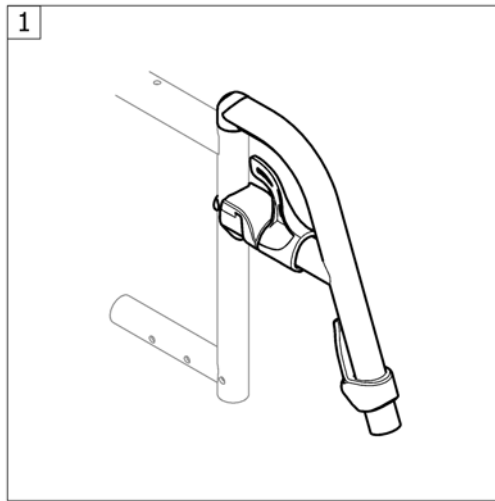

LEGRESTS

Pos.	Part number	Description	Valid from → until	Qty
1	-	Legrest hanger		1