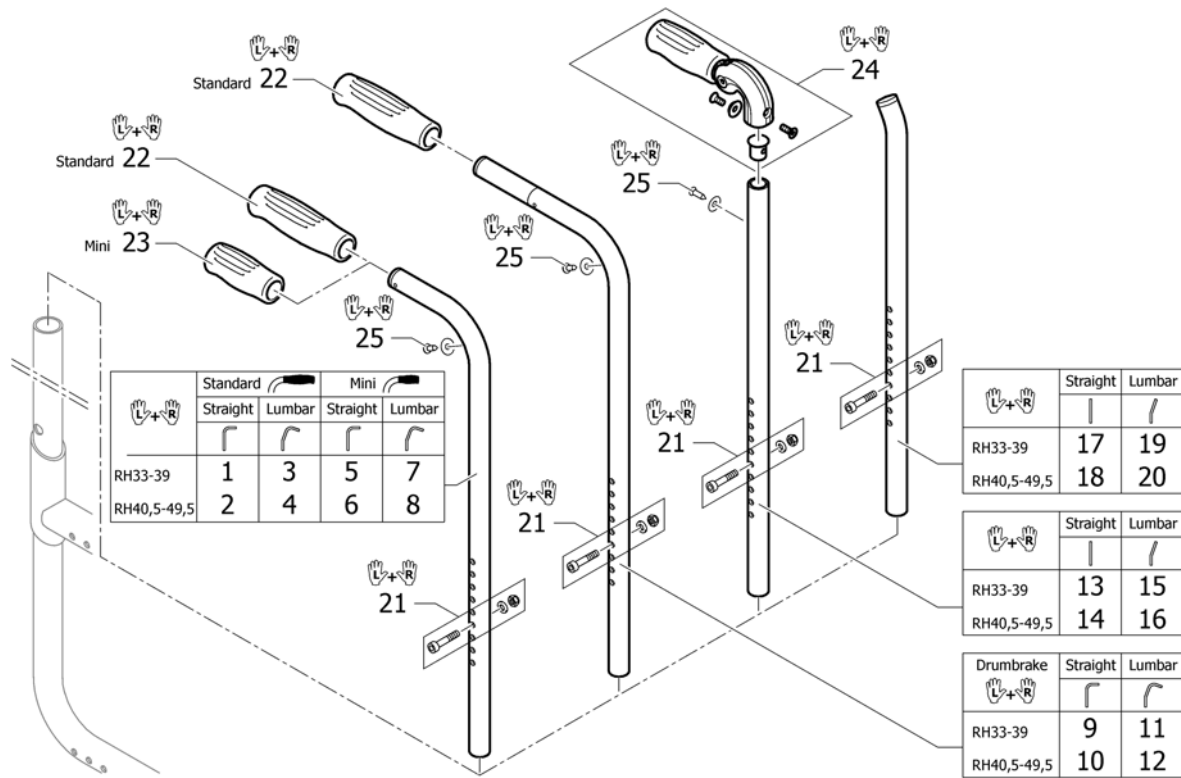

Push handles for backrest standard

Pos.	Part number	Description	Valid from → until	Qty
1	1540072	Push handles standard, short, pair		1
2	1540073	Push handles standard, medium, pair		1
3	1540074	Push handles standard lumbar short, pair		1
4	1540075	Push handles standard lumbar medium, pair		1
5	1540076	Push handles mini, short, pair		1
6	1540077	Push handles mini, medium, pair		1
7	1540078	Push handles mini lumbar short, pair		1
8	1540079	Push handles mini lumbar medium, pair		1
9	1540084	Push handles short to drum brake, pair		1
10	1540085	Push handles medium to drum brake, pair		1
11	1540086	Push handles lumbar short to drum brake, pair		1
12	1540087	Push handles lumbar medium to drum brake, pair		1
13	1540080	Backrest tube straight short to foldable push handles, pair		1
14	1540081	Backrest tube straight medium to foldable push handles, pair		1
15	1540082	Backrest tube lumbar short to foldable push handles, pair		1
16	1540083	Backrest tube lumbar medium to foldable push handles, pair		1
17	1540089	Backrest tubes L without push handles, pair		1
18	1540090	Backrest tubes XL without push handles, pair		1
19	1540091	Backrest tubes lumbar L without push handles, pair		1
20	1540092	Backrest tubes lumbar XL without push handles, pair		1
21	1540088	Fixation kit to backrest tube		1
22	1507734	Handle black, pair		1
23	1525126	Handle black, mini, pair		1
24	1507733	Push handles foldable, pair		1
25	1432083	Fixation kit for backrest band		1