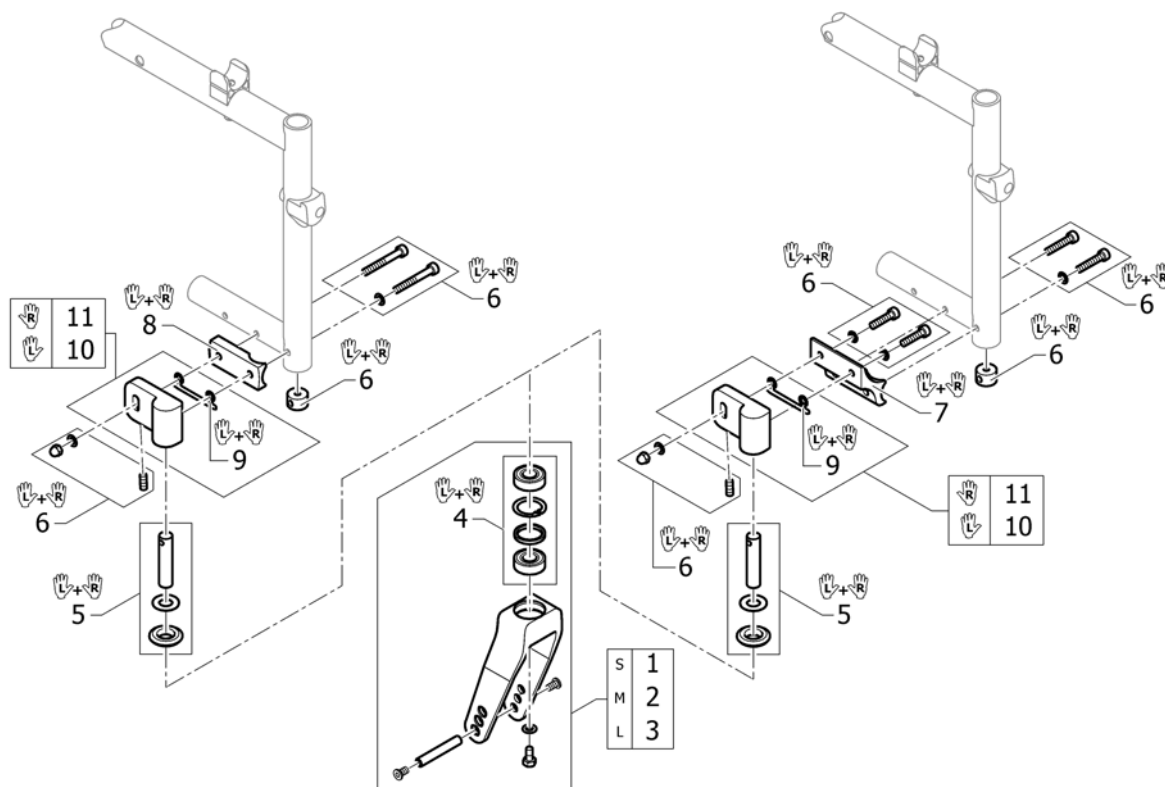

Front wheel supporter

Pos.	Part number	Description	Valid from → until	Qty
1	SP1603779-0004	Front fork S, black anodized		2
2	SP1603780-0004	Front fork M, black anodized		2
3	SP1603781-0004	Front fork L, black anodized		2
4	1510219	Bearing kit		1
5	SP1603786	Front fork pin kit, pair		1
6	1532034	Fixation kit for front fork castor Compact		1
7	1532035-0004	Fixation parts for front fork castor high or low mounted, black anodized, Compact, pair		1
8	1532037	Fixation parts Standard for front fork castor, Compact, pair		1
9	1563141	Front fork castor adjusting parts, pair		1
10	SP1603787-0004	Front fork castor left, black anodized		1
11	SP1603788-0004	Front fork castor right, black anodized		1