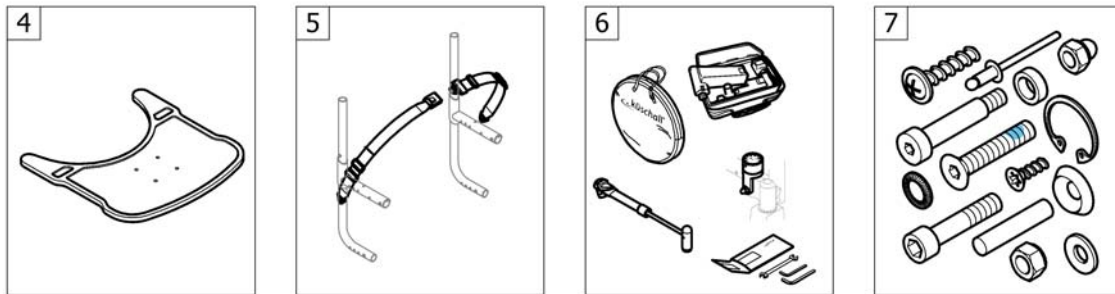

OPTIONS & ACCESSORIES

Pos.	Part number	Description	Valid from → until	Qty
1	-	Tipper aid		1
2	-	Antitipper		1
3	-	Cane holder		1
4	-	Therapy table		1
5	-	Seat belt		1
6	-	Chair accessories		1
7	-	Fixation: screws, ...		1