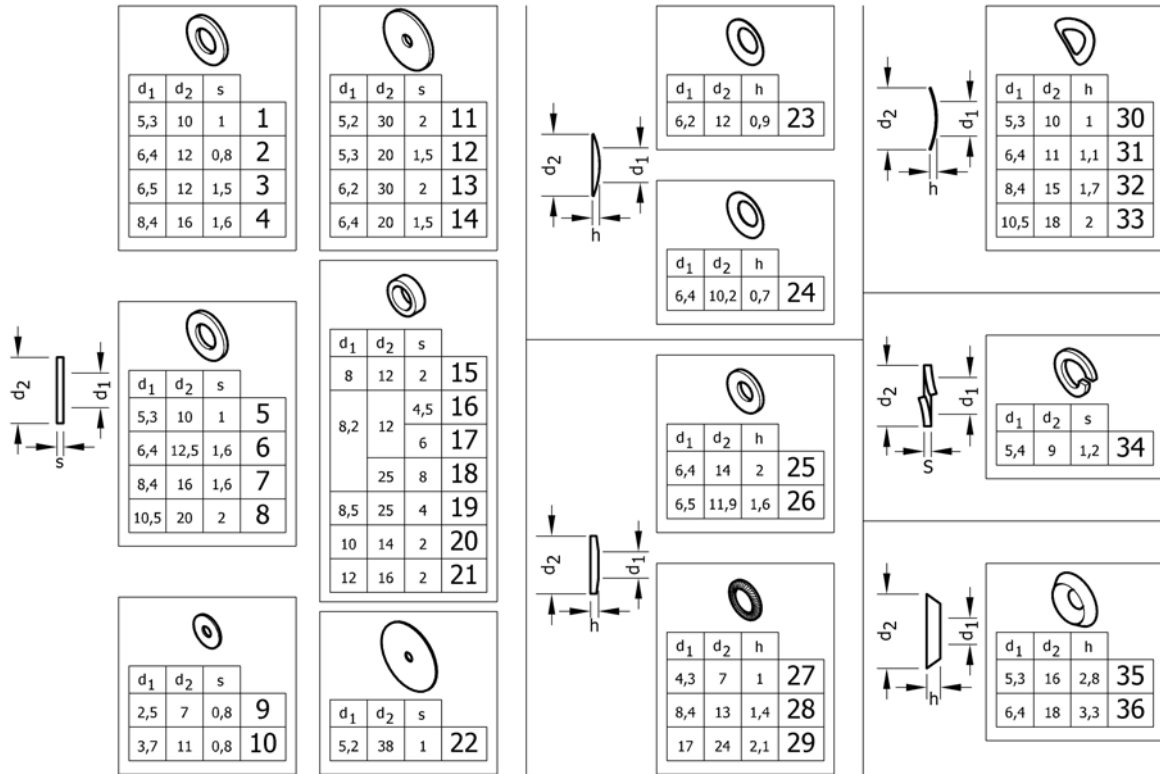

Washers

Pos.	Part number	Description	Valid from → until	Qty
1	1579225	Flat washers without chamfer, black, 5,3x10x1, kit 50 Pcs. <i>Replaces 150.1004 (50x)</i>		1
2	1579226	Flat washers without chamfer, black, 6,4x12x0,8, kit 50 Pcs. <i>Replaces 150.2001 (50x)</i>		1
3	1579227	Flat washers without chamfer, zinc plated blue, 6,5x12x1,5, kit 50 Pcs. <i>Replaces 5729091 (50x)</i>		1
4	1579228	Flat washers without chamfer, black, 8,4x16x1,6, kit 50 Pcs. <i>Replaces 150.1012 (50x)</i>		1
5	1579229	Flat washers without chamfer, polyamide, 5,3x10x1, kit 50 Pcs. <i>Replaces 150.3003 (50x)</i>		1
6	1579230	Flat washers without chamfer, polyamide, 6,4x12,5x1,6, kit 50 Pcs. <i>Replaces 150.3004 (50x)</i>		1
7	1579231	Flat washers without chamfer, polyamide, 8,4x16x1,6, kit 50 Pcs. <i>Replaces 150.3005 (50x)</i>		1
8	1579232	Flat washers without chamfer, polyamide, 10,5x20x2, kit 50 Pcs. <i>Replaces 150.3006 (50x)</i>		1
9	1579233	Flat washers without chamfer, zinc plated blue, 2,5x7x0,8, kit 50 Pcs. <i>Replaces 150.2012 (50x)</i>		1
10	1579234	Flat washers without chamfer, zinc plated blue, 3,7x11x0,8, kit 50 Pcs. <i>Replaces ZM203501A (50x)</i>		1
11	1579235	Flat washers without chamfer, black, 5,2x30x2, kit 20 Pcs. <i>Replaces 150.2006 (20x)</i>		1
12	1579236	Flat washers without chamfer, black, 5,3x20x1,5, kit 50 Pcs. <i>Replaces 150.2010 (50x)</i>		1
13	1579237	Flat washers without chamfer, black, 6,2x30x2, kit 20 Pcs. <i>Replaces 150.2009 (20x)</i>		1
14	1579238	Flat washers without chamfer, black, 6,4x25x1,5, kit 50 Pcs. <i>Replaces 1451753 (50x)</i>		1
15	1579239	Hinge rings, black, 8x12x2, kit 50 Pcs. <i>Replaces 150.5002 (50x)</i>		1
16	1579240	Distance sleeve, alu, 8,2x12x4,5, kit 20 Pcs. <i>Replaces 1420970 (20x)</i>		1
17	1579241	Distance sleeve, alu, 8,2x12x6, kit 20 Pcs. <i>Replaces 1420969 (20x)</i>		1
18	1581292	Distance sleeve, alu, 8,2x25x8, kit 2 Pcs. <i>Replaces 151.1002 (2x)</i>		1