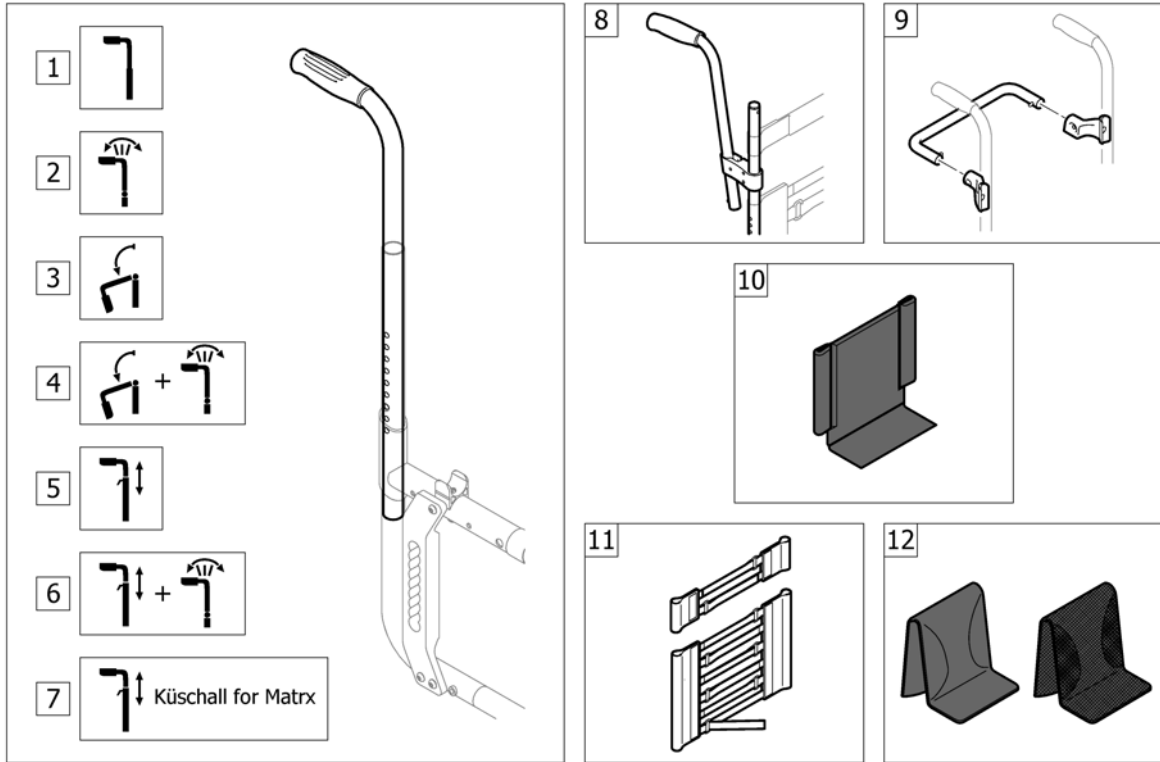

BACKREST

Pos.	Part number	Description	Valid from → until	Qty
1	-	Push handles for backrest standard		1
2	-	Push handles for backrest angle adjustable		1
3	-	Push handles for backrest foldable	2016-07-01 →	1
4	-	Push handles for backrest foldable and angle adjustable	2016-07-01 →	1
5	-	Push handles height adjustable		1
6	-	Push handles height adjustable for backrest angle adjustable		1
7	-	Küschall backrest parts for Matrix backs		1
8	-	Push handles, inclined		1
9	-	Backrest stabilization bar		1
10	-	Back cover, standard		1
11	-	Bands to adjustable backrest		1
12	-	Cover to adjustable backrest		1