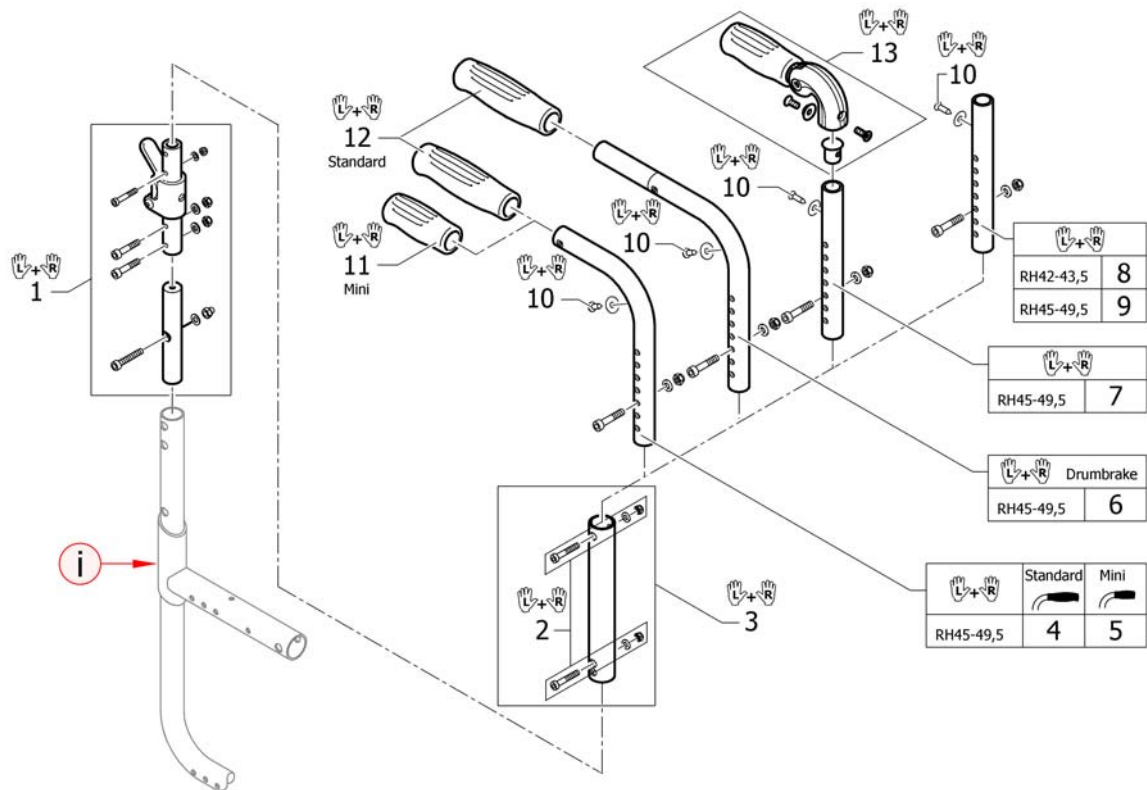

Push handles for backrest foldable

Pos.	Part number	Description	Valid from → until	Qty
i	-	A special rear frame is necessary. Please see chapter CHASSIS.		0
1	SP1606525	Hinge kit to backrest foldable, pair		1
2	1509134	Screw kit for telescopic tube		1
3	1438209	Tube kit medium to angle adjustable back		1
4	1507739	Push handles standard, XS, pair		1
5	1525342	Push handles mini, XS, pair		1
6	1507743	Push handles XS to drum brake, pair		1
7	1507735	Backrest tube straight XS to foldable push handles, pair		1
8	SP1606526	Backrest tube straight XXS for backrest foldable, pair		1
9	SP1606527	Backrest tube straight XS for backrest foldable, pair		1
10	1432083	Fixation kit for backrest band		1
11	1525126	Handle black, mini, pair		1
12	1507734	Handle black, pair		1
13	1507733	Push handles foldable, pair		1