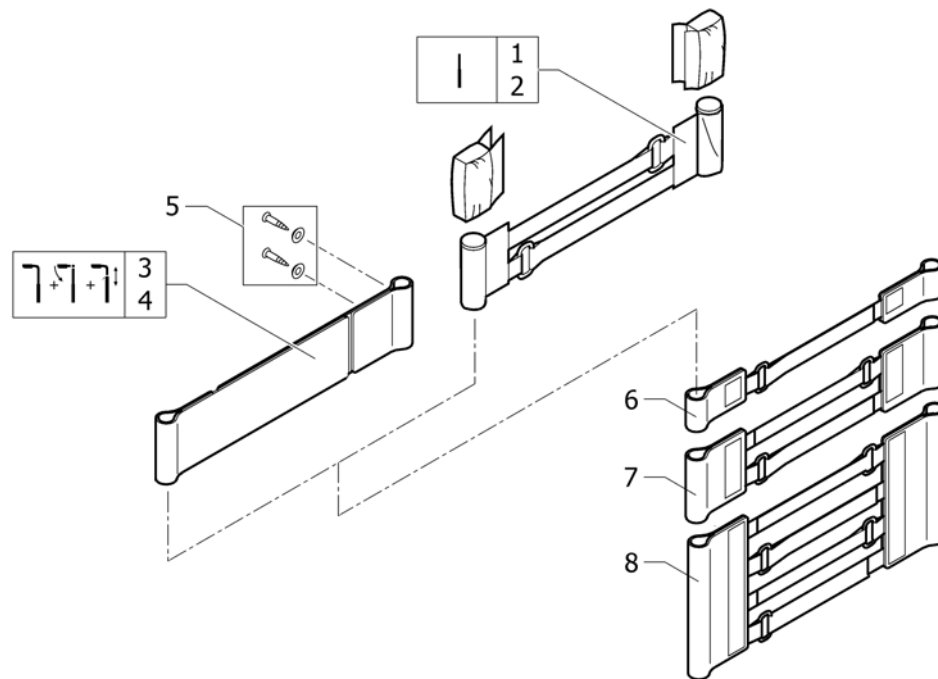

Bands to adjustable backrest

Pos.	Part number	Description	Valid from → until	Qty
1	1513172	Velcro end part, 5 cm		1
2	1513173	Velcro end part, 10cm		1
3	1513170	Backrest band 2 parts, width: 5cm		1
4	1513171	Backrest band 2 parts, width: 10cm		1
5	1432083	Fixation kit for backrest band		1
6	1513167	Velcro adjustment part with 1 strap, pair		1
7	1513168	Velcro adjustment strap with 2 straps, pair		1
8	1513169	Velcro adjustment strap with 4 straps, pair		1