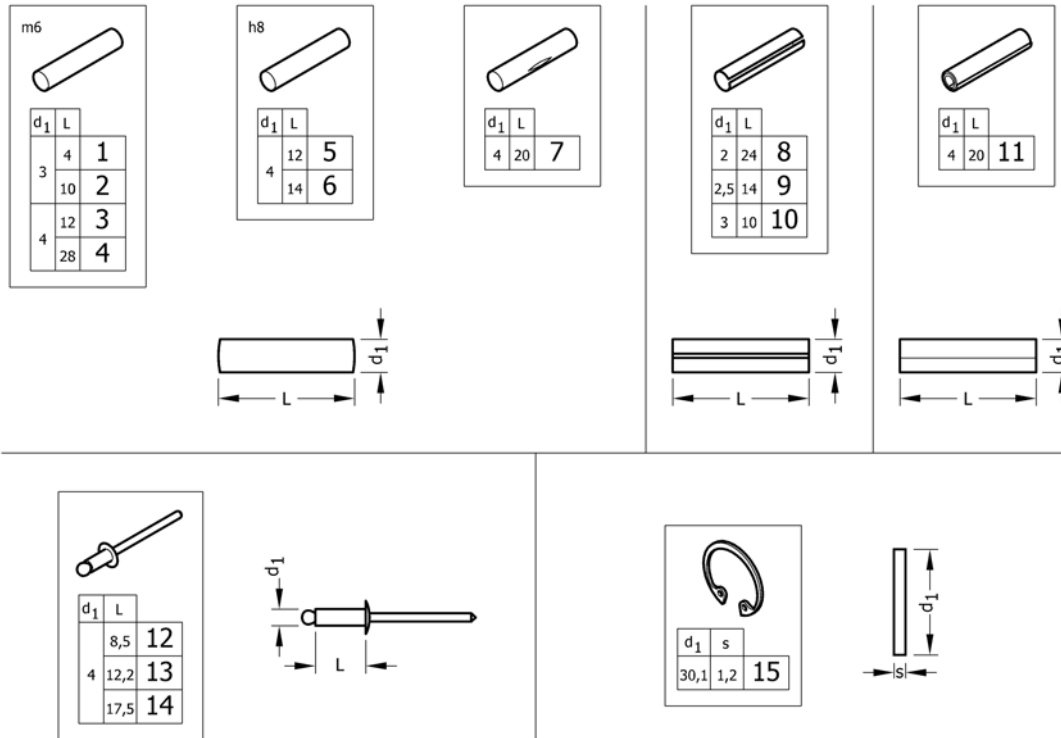

Nuts

Pos.	Part number	Description	Valid from → until	Qty
16	1579224	Blind rivet nut with low countersunk head, open type, black, M6, kit 10 Pcs. <i>Replaces 180.4105 (10x)</i>		1

Pins, rivets, ...

Pos.	Part number	Description	Valid from → until	Qty
1	1579302	Parallel pins, Ø3x4 m6, kit 10 Pcs. <i>Replaces 1439336 (10x)</i>		1
2	1579303	Parallel pins, Ø3x10 m6, kit 10 Pcs. <i>Replaces 1439337 (10x)</i>		1
3	1579304	Parallel pins, Ø4x12 m6, kit 20 Pcs. <i>Replaces 200.1124 (20x)</i>		1
4	1579305	Parallel pins, Ø4x28 m6, kit 20 Pcs. <i>Replaces 1437344 (20x)</i>		1
5	1579306	Parallel pins, Ø4x12 h8, kit 20 Pcs. <i>Replaces 1487663 (20x)</i>		1
6	1579307	Parallel pins, Ø4x14 h8, kit 20 Pcs. <i>Replaces 1487662 (20x)</i>		1
7	1579308	Grooved pins, center grooved, Ø4x20, kit 20 Pcs. <i>Replaces 1517718 (20x)</i>		1
8	1579309	Slotted spring pins, heavy duty, Black, Ø2x24, kit 20 Pcs. <i>Replaces 200.4011 (20x)</i>		1
9	1579310	Slotted spring pins, heavy duty, Black, Ø2,5x14, kit 20 Pcs. <i>Replaces 200.4007 (20x)</i>		1
10	1579311	Slotted spring pins, heavy duty, stainless steel, Ø3x10, kit 20 Pcs. <i>Replaces 1567997 (20x)</i>		1
11	1579312	Spiral spring pins, Black, Ø4x20, kit 20 Pcs. <i>Replaces 200.3167 (20x)</i>		1
12	1579313	Dome head blind rivets, Ø4x8,5, kit 20 Pcs. <i>Replaces 1439292 (20x)</i>		1
13	1579314	Dome head blind rivets, Ø4x12,2, kit 20 Pcs. <i>Replaces 180.5116 (20x)</i>		1
14	1579315	Dome head blind rivets, Ø4x17,5, kit 20 Pcs. <i>Replaces 180.5019 (20x)</i>		1
15	1579316	Retaining rings for bores, Std.Design, Z.plat.Blue, Ø30,1X1,2, kit 20 Pcs. <i>Replaces ZM50J281A (20x)</i>		1