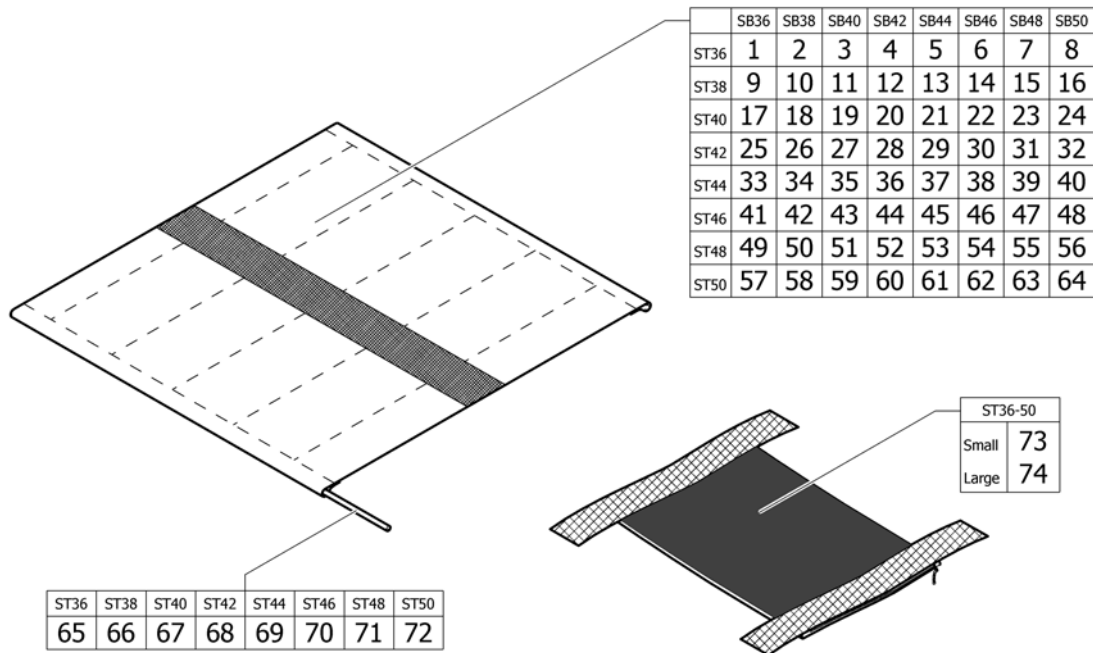

Seat cover with 1 Velcro band (soft band)

Pos.	Part number	Description	Valid from → until	Qty
1	1540208	Seat cover SB36 ST36 with 1 Velcro band (soft band)		1
2	1540209	Seat cover SB38 ST36 with 1 Velcro band (soft band)		1
3	1540210	Seat cover SB40 ST36 with 1 Velcro band (soft band)		1
4	1540211	Seat cover SB42 ST36 with 1 Velcro band (soft band)		1
5	1540212	Seat cover SB44 ST36 with 1 Velcro band (soft band)		1
6	1540213	Seat cover SB46 ST36 with 1 Velcro band (soft band)		1
7	1540214	Seat cover SB48 ST36 with 1 Velcro band (soft band)		1
8	1540215	Seat cover SB50 ST36 with 1 Velcro band (soft band)		1
9	1540220	Seat cover SB36 ST38 with 1 Velcro band (soft band)		1
10	1540221	Seat cover SB38 ST38 with 1 Velcro band (soft band)		1
11	1540222	Seat cover SB40 ST38 with 1 Velcro band (soft band)		1
12	1540223	Seat cover SB42 ST38 with 1 Velcro band (soft band)		1
13	1540224	Seat cover SB44 ST38 with 1 Velcro band (soft band)		1
14	1540225	Seat cover SB46 ST38 with 1 Velcro band (soft band)		1
15	1540226	Seat cover SB48 ST38 with 1 Velcro band (soft band)		1
16	1540227	Seat cover SB50 ST38 with 1 Velcro band (soft band)		1
17	1540232	Seat cover SB36 ST40 with 1 Velcro band (soft band)		1
18	1540233	Seat cover SB38 ST40 with 1 Velcro band (soft band)		1
19	1540234	Seat cover SB40 ST40 with 1 Velcro band (soft band)		1
20	1540235	Seat cover SB42 ST40 with 1 Velcro band (soft band)		1
21	1540236	Seat cover SB44 ST40 with 1 Velcro band (soft band)		1
22	1540237	Seat cover SB46 ST40 with 1 Velcro band (soft band)		1
23	1540238	Seat cover SB48 ST40 with 1 Velcro band (soft band)		1
24	1540239	Seat cover SB50 ST40 with 1 Velcro band (soft band)		1
25	1540244	Seat cover SB36 ST42 with 1 Velcro band (soft band)		1
26	1540245	Seat cover SB38 ST42 with 1 Velcro band (soft band)		1
27	1540246	Seat cover SB40 ST42 with 1 Velcro band (soft band)		1
28	1540247	Seat cover SB42 ST42 with 1 Velcro band (soft band)		1
29	1540248	Seat cover SB44 ST42 with 1 Velcro band (soft band)		1
30	1540249	Seat cover SB46 ST42 with 1 Velcro band (soft band)		1
31	1540250	Seat cover SB48 ST42 with 1 Velcro band (soft band)		1