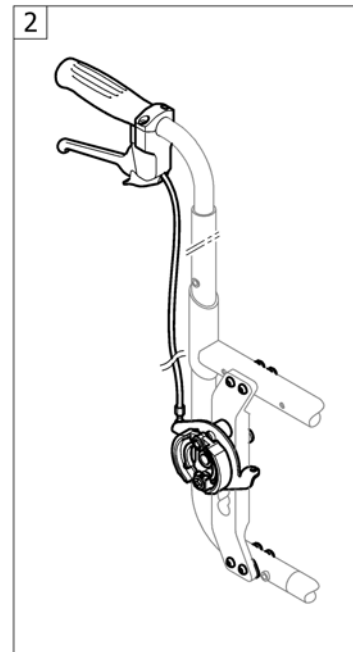

BRAKES

Pos.	Part number	Description	Valid from → until	Qty
1	-	Brakes		1
2	-	Drum brake		1