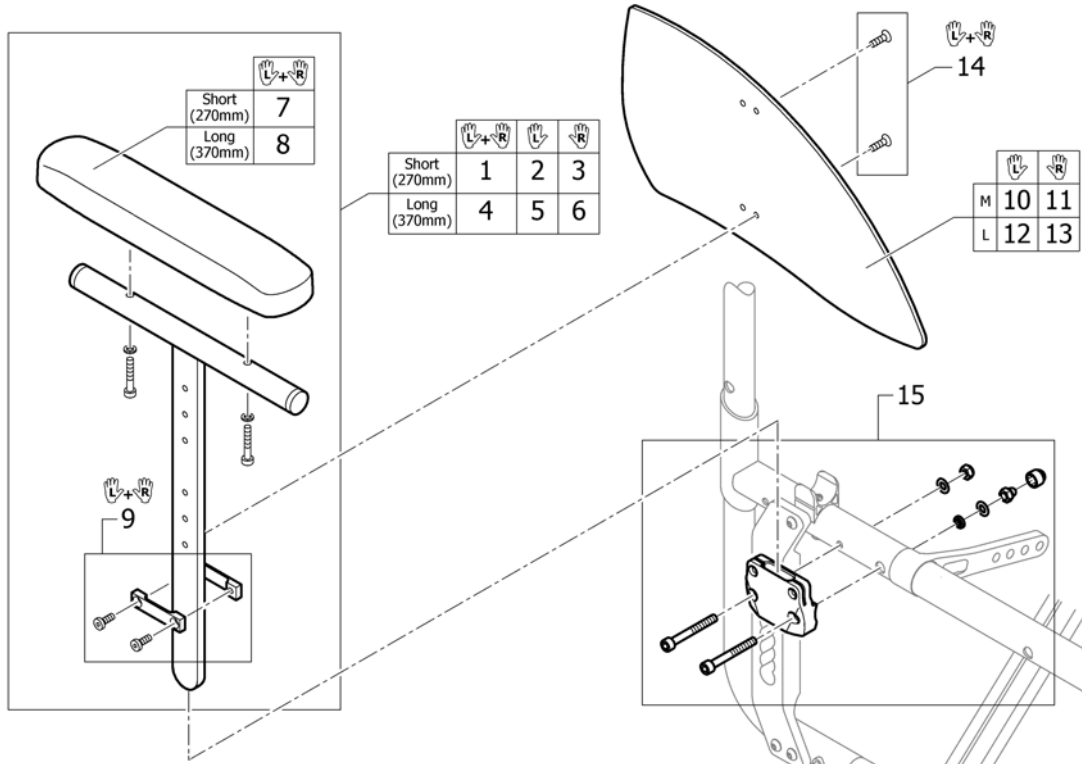

Mudguards composite removable

Pos.	Part number	Description	Valid from → until	Qty
1	SP1604952	Mudguard composite M long complete, pair		1
2	SP1604953	Mudguard composite left M long complete		1
3	SP1604954	Mudguard composite right M long complete		1
4	SP1604955	Mudguard composite L long complete, pair		1
5	SP1604956	Mudguard composite left L long complete		1
6	SP1604957	Mudguard composite right L long complete		1
7	SP1604969	Mudguard composite left M, holder long		1
8	SP1604970	Mudguard composite right M, holder long		1
9	SP1604971	Mudguard composite left L, holder long		1
10	SP1604972	Mudguard composite right L, holder long		1
11	SP1604959	Mudguard composite M left		1
12	SP1604960	Mudguard composite M right		1
13	SP1604961	Mudguard composite L left		1
14	SP1604962	Mudguard composite L right		1
15	SP1604963	Mudguard removable holder long, pair		1
16	1547537	Siderests height clamp kit, pair		1
17	SP1604958	Sidepart Adaption complete		2

Siderest height adjustable

Pos.	Part number	Description	Valid from → until	Qty
1	1517682	Siderest height adjustable short, pair		1
2	1517678	Siderest height adjustable short, left		1
3	1517677	Siderest height adjustable short, right		1
4	1517683	Siderest height adjustable long, pair		1
5	1517680	Siderest height adjustable long, left		1
6	1517679	Siderest height adjustable long, right		1
7	1439497	Ampad S (270mm) incl. screws, pair		1
8	1439498	Ampad L (370mm) incl. screws, pair		1
9	1547537	Siderests height clamp kit, pair		1
10	1517689	Clothes-guard small left to siderest		1
11	1517690	Clothes-guard small right to siderest		1
12	1517691	Clothes-guard large left to siderest		1
13	1517692	Clothes-guard large right to siderest		1
14	1517693	Clothes-guard fixation kit		1
15	SP1604958	Sidepart Adaption complete		2