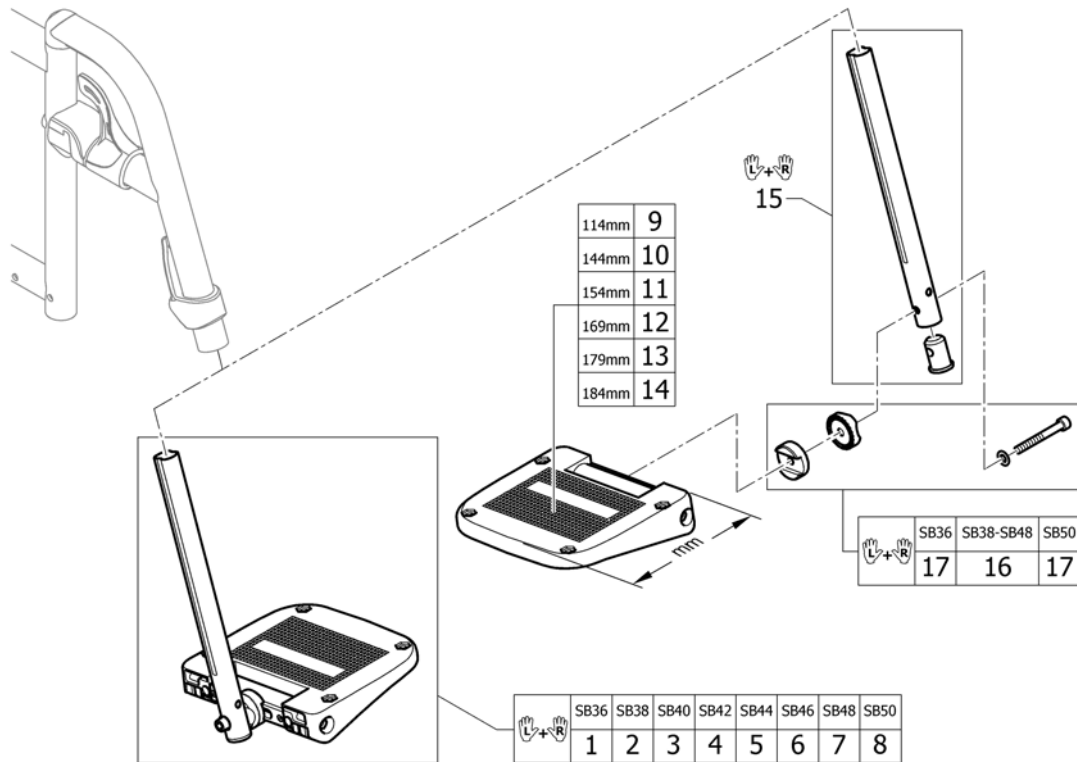

Footrest 2-piece, angle adjustable

Pos.	Part number	Description	Valid from → until	Qty
1	SP1603789	Footrest 2-pc. angle adjustable SB36, pair, complete		1
2	SP1603790	Footrest 2-pc. angle adjustable SB38, pair, complete		1
3	SP1603791	Footrest 2-pc. angle adjustable SB40, pair, complete		1
4	SP1603792	Footrest 2-pc. angle adjustable SB42, pair, complete		1
5	SP1603793	Footrest 2-pc. angle adjustable SB44, pair, complete		1
6	SP1603835	Footrest 2-pc. angle adjustable SB46, pair, complete		1
7	SP1603836	Footrest 2-pc. angle adjustable SB48, pair, complete		1
8	SP1603837	Footrest 2-pc. angle adjustable SB50, pair, complete		1
9	SP1603838	Footrest 2-pc. angle adjustable 114mm		2
10	SP1603839	Footrest 2-pc. angle adjustable 144mm		2
11	SP1603841	Footrest 2-pc. angle adjustable 154mm		2
12	SP1603842	Footrest 2-pc. angle adjustable 169mm		2
13	SP1603843	Footrest 2-pc. angle adjustable 179mm		2
14	SP1603844	Footrest 2-pc. angle adjustable 184mm		2
15	SP1603846	Telescopic tube kit for footrest 2-pc. angle adjustable, pair		1
16	SP1603865	Lateral fixation, short, pair		1
17	SP1603866	Lateral fixation, long, pair		1