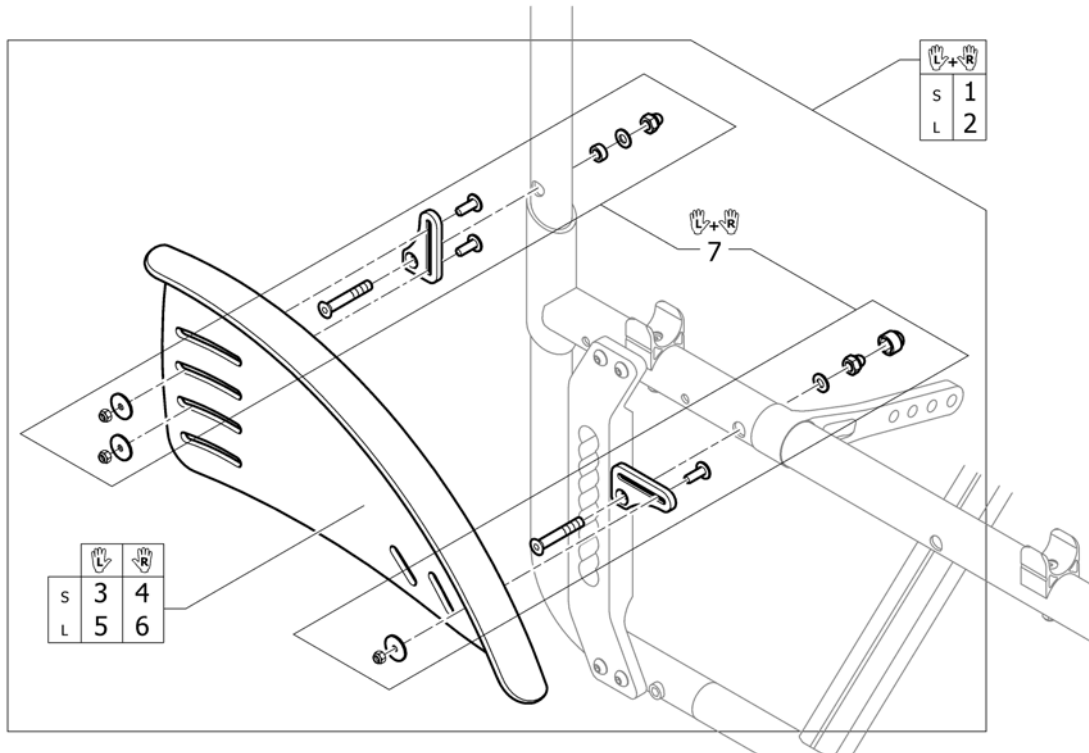

Mudguards composite

Pos.	Part number	Description	Valid from → until	Qty
1	SP1604772	Mudguard composite S with fixation kit, pair		1
2	SP1604773	Mudguard composite L with fixation kit, pair		1
3	SP1604774	Mudguard composite S left		1
4	SP1604775	Mudguard composite S right		1
5	SP1604776	Mudguard composite L left		1
6	SP1604777	Mudguard composite L right		1
7	SP1604771	Fixation kit for clothes-guard and mudguard composite		1