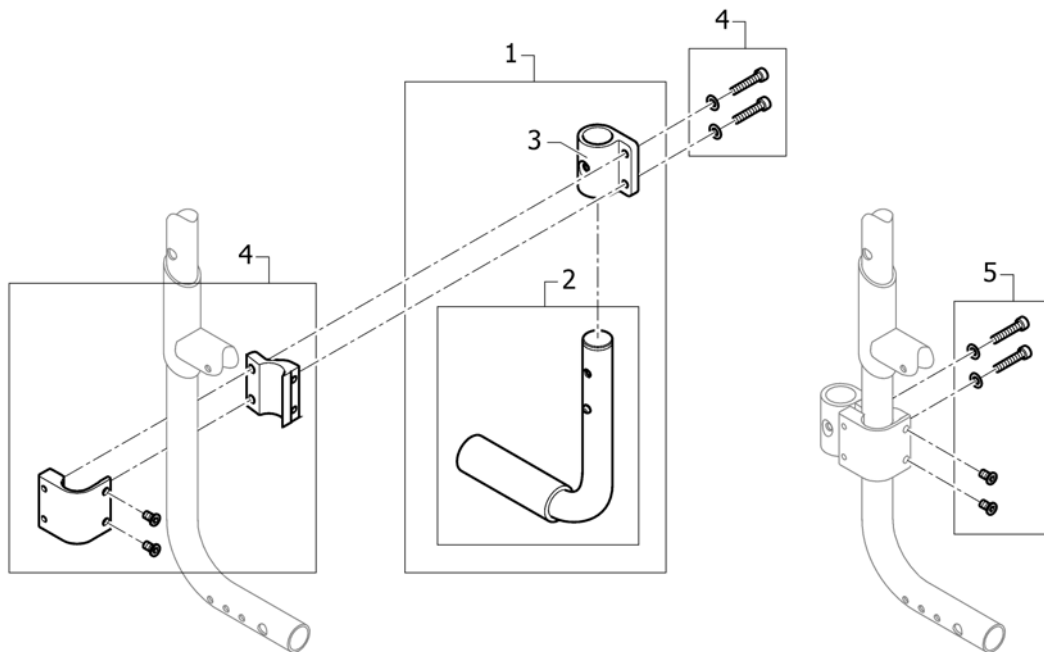

Tipper aid

Pos.	Part number	Description	Valid from → until	Qty
1	SP1604987	Tipper-Aid with holder		1
2	SP1604988	Tipper-Aid		1
3	SP1604984	Holder for adaption		1
4	SP1604985	Clamping piece to adaption		1
5	SP1604986	Fixation kit for clamping piece to adaption		1