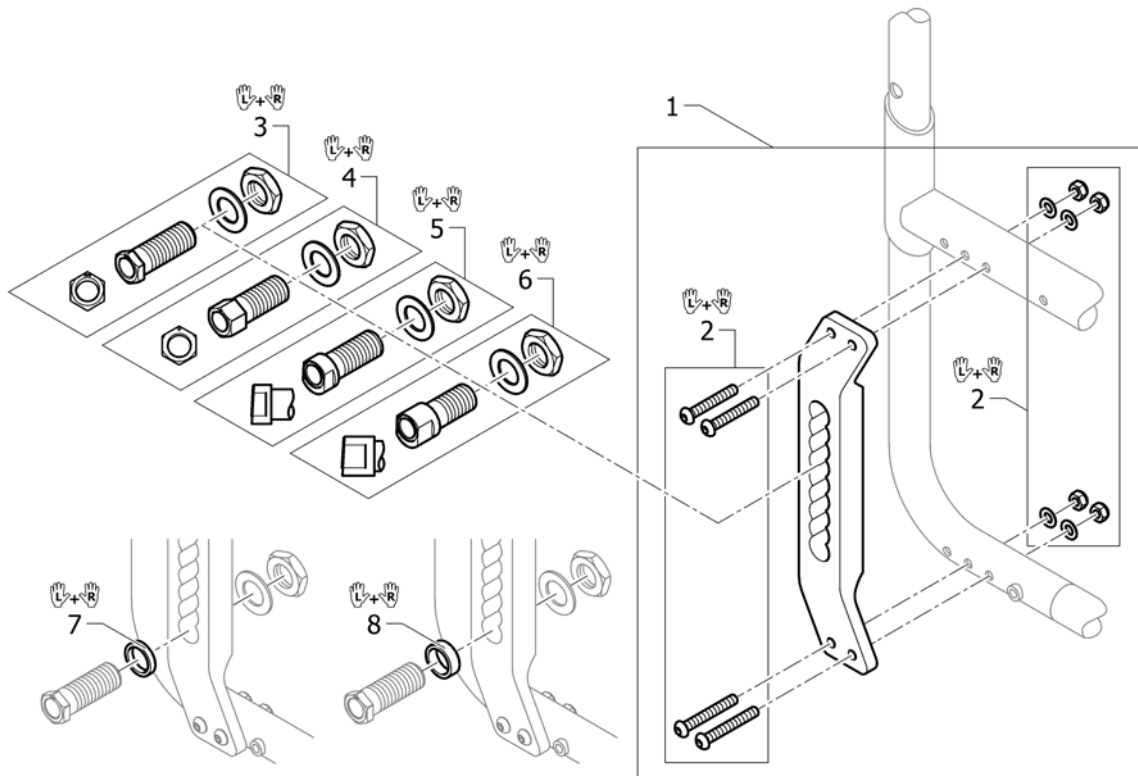

Rear wheel fixation

Pos.	Part number	Description	Valid from → until	Qty
1	SP1603772	Vertical brace, complete		1
2	SP1603773	Fixation kit for Vertical brace, pair		1
3	SP1589279	Adapter sleeve kit 2°, head short, pair		1
4	SP1603776	Adapter sleeve kit 1°, head long, pair		1
5	SP1589282	Adapter sleeve kit 4°, head short, pair		1
6	SP1589281	Adapter sleeve kit 4°, head long, pair		1
7	SP1603775	Spacer L=4mm for adapter sleeve, pair		1
8	SP1589284	Spacer L=7mm for adapter sleeve, pair		1