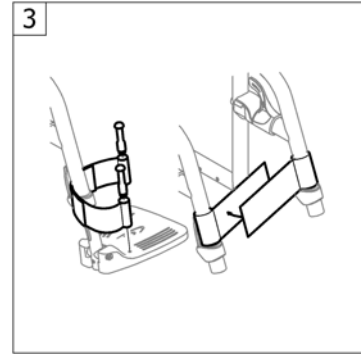

FOOTREST

Pos.	Part number	Description	Valid from → until	Qty
1	-	Footrest 2-piece		1
2	-	Footrest 2-piece, angle adjustable		1
3	-	Footbands		1