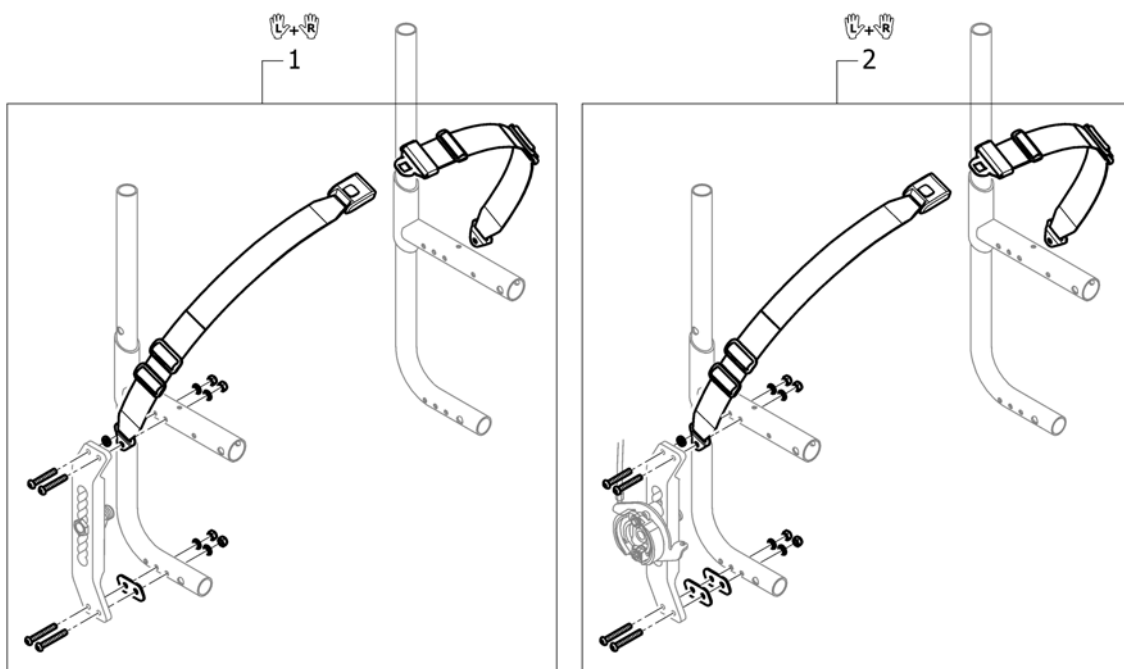

Seat belt

Pos.	Part number	Description	Valid from → until	Qty
1	SP1604980	Seat belt		1
2	SP1604981	Seat belt mounted with drumbrake wheel		1