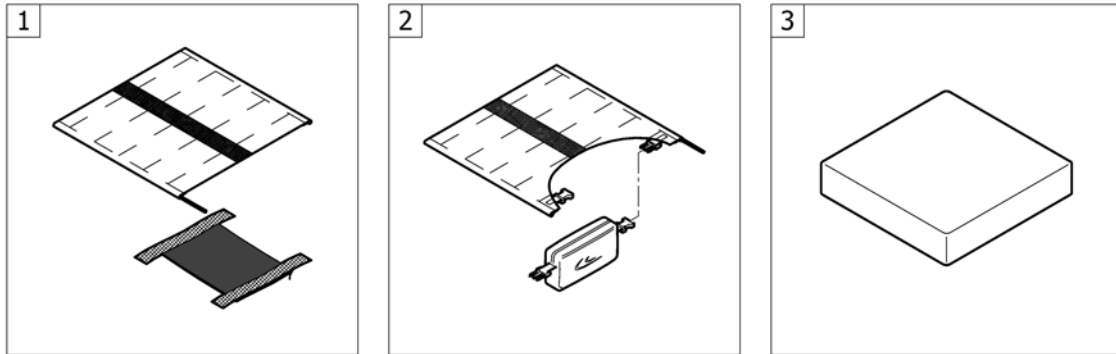

SEAT

Pos.	Part number	Description	Valid from → until	Qty
1	-	Seat cover with 1 Velcro band (soft band)		1
2	-	Seat cover with 1 Velcro band (soft band) for seat bag		1
3	-	Seat cushion standard		1