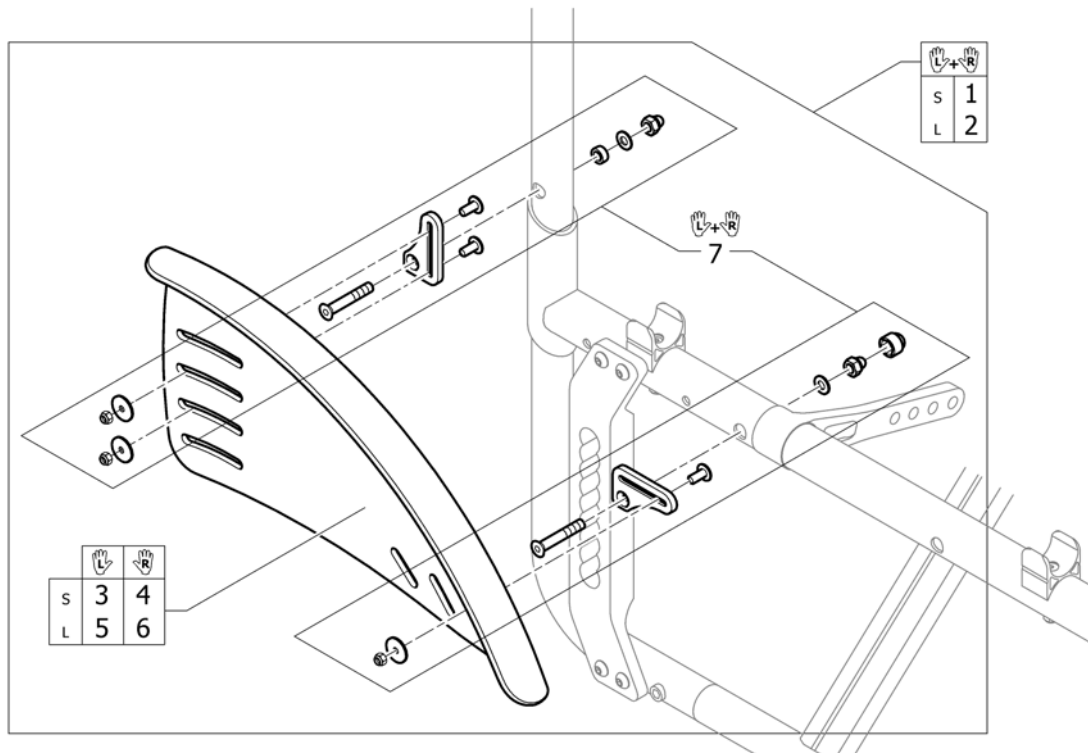

Mudguards carbon

Pos.	Part number	Description	Valid from → until	Qty
1	SP1604793	Mudguard carbon S with fixation kit, pair		1
2	SP1604794	Mudguard carbon L with fixation kit, pair		1
3	1529781	Mudguard Carbon S short left		1
4	1529782	Mudguard Carbon S short right		1
5	1529783	Mudguard Carbon L long left		1
6	1529784	Mudguard Carbon L long right		1
7	SP1604795	Fixation kit for clothes-guard and mudguard carbon		1