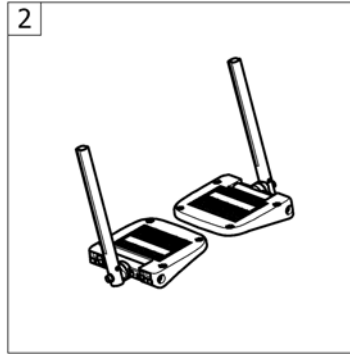

FOOTREST

Pos.	Part number	Description	Valid from → until	Qty
1	-	Footrest 2-piece		1
2	-	Footrest 2-piece, angle adjustable		1
3	-	Footbands		1