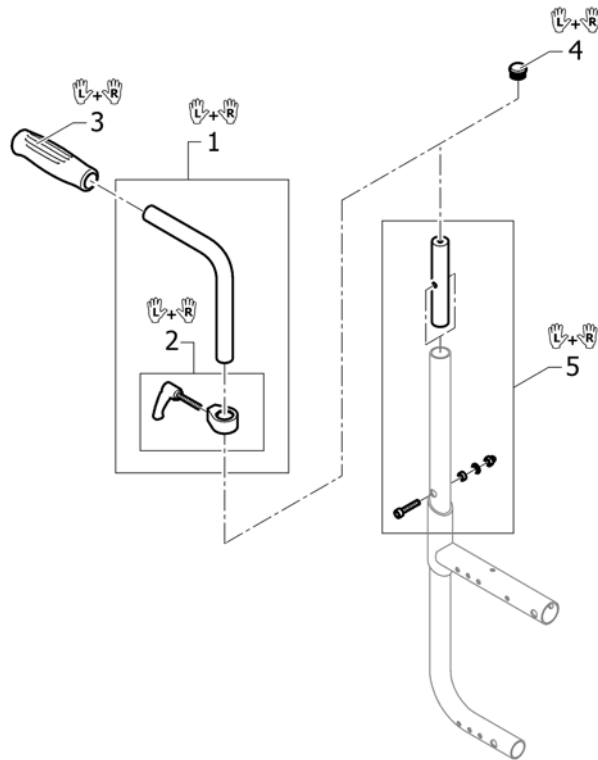

Küschall backrest parts for Matrix backs

Pos.	Part number	Description	Valid from → until	Qty
1	1438203	Height adjustable, integrated push handles standard, kit short UL/C04		1
2	1549985	Adjusting lever for height adjustable, integrated push handles, pair		1
3	1507734	Handle black, pair		1
4	1561018	Tube plug Ø24mm, pair		1
5	SP1602179	Backrest bolt with fixation, pair		1