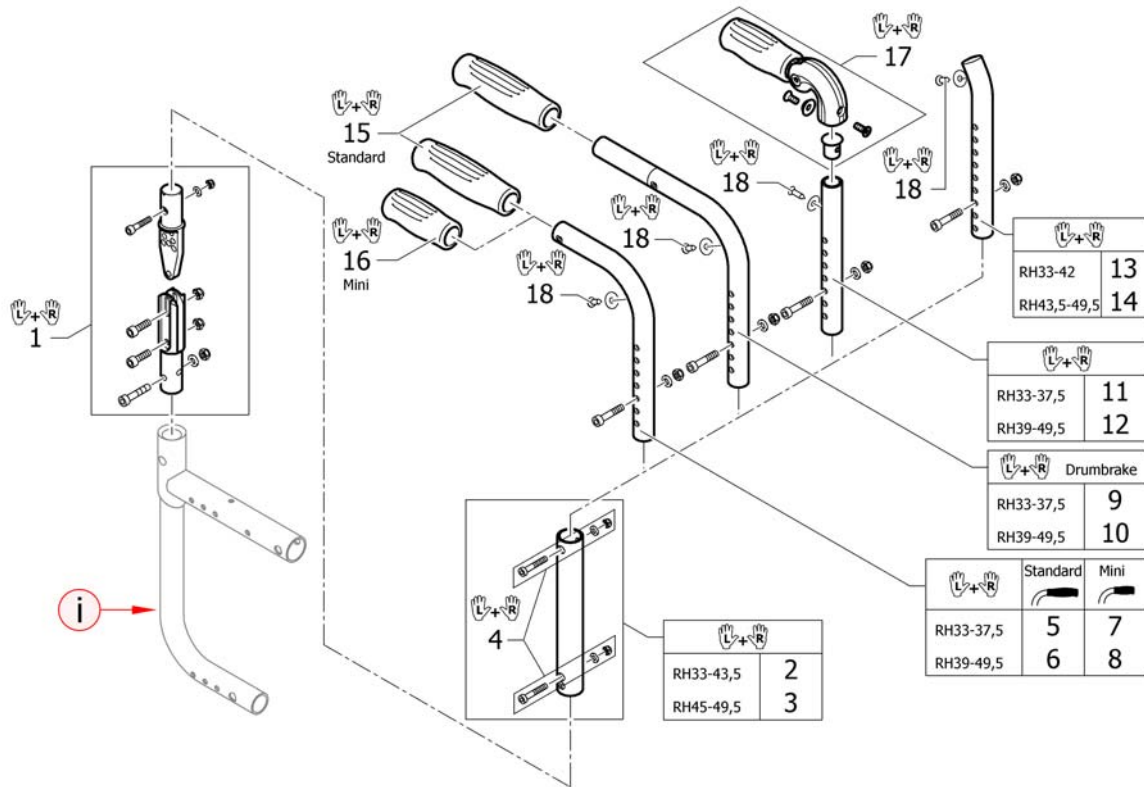

Push handles for backrest angle adjustable

Pos.	Part number	Description	Valid from → until	Qty
i	-	A special rear frame is necessary. Please see chapter CHASSIS.		0
1	1540094	Backrest angle kit		1
2	1540063	Tube kit medium to angle adjustable back		1
3	1540095	Tube kit long to angle adjustable back		1
4	1540065	Screw kit for telescopic tube		1
5	1540055	Push handles standard, XS, pair		1
6	1540056	Push handles standard, S, pair		1
7	1540069	Push handles mini, XS, pair		1
8	1540070	Push handles mini, S, pair		1
9	1540057	Push handles XS to drum brake, pair		1
10	1540058	Push handles S to drum brake, pair		1
11	1540059	Backrest tube straight XS to foldable push handles, pair		1
12	1540060	Backrest tube straight S to foldable push handles, pair		1
13	1540061	Backrest tubes S without push handles, pair		1
14	1540062	Backrest tubes M without push handles, pair		1
15	1507734	Handle black, pair		1
16	1525126	Handle black, mini, pair		1
17	1507733	Push handles foldable, pair		1
18	1432083	Fixation kit for backrest band		1