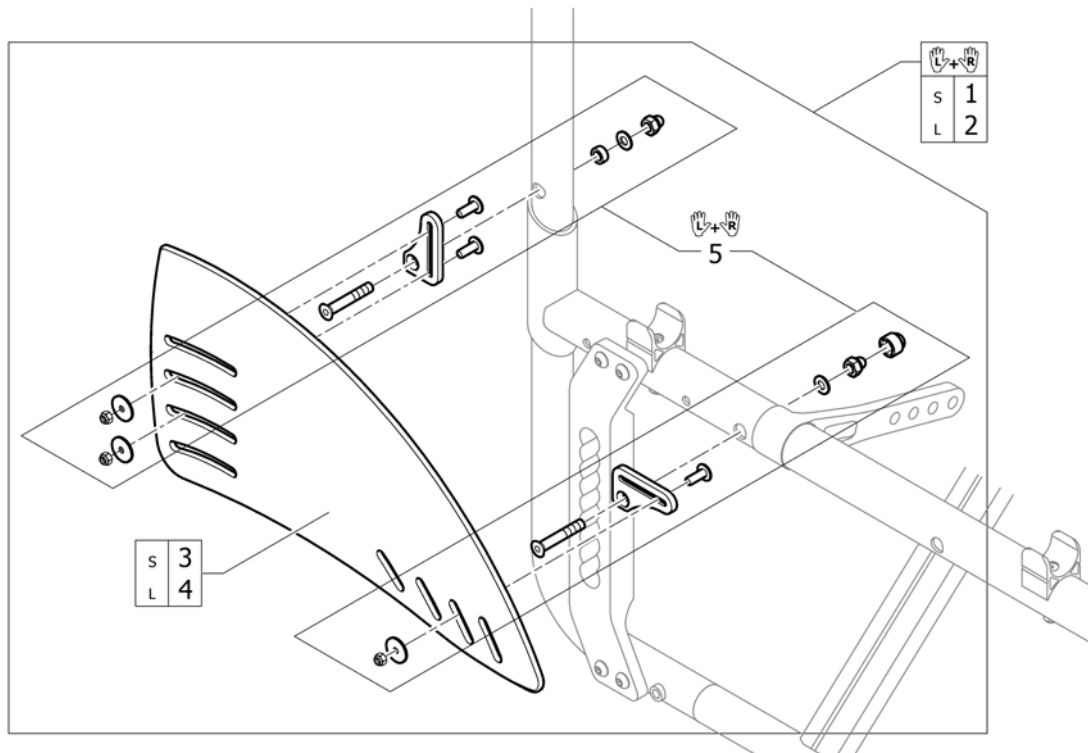

Clothes-guards carbon

Pos.	Part number	Description	Valid from → until	Qty
1	SP1604880	Clothes-guards carbon S with fixation kit, pair		1
2	SP1604945	Clothes-guards carbon L with fixation kit, pair		1
3	1540003	Clothes-guard S		2
4	1540004	Clothes-guard L		2
5	SP1604795	Fixation kit for clothes-guard and mudguard carbon		1