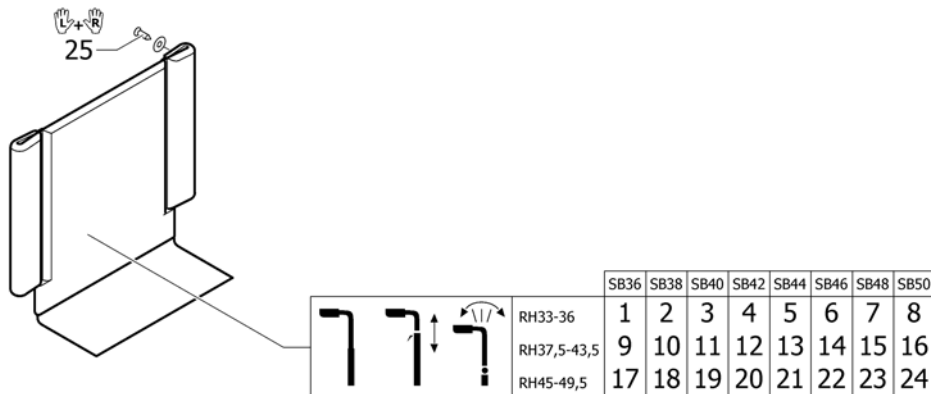

Back cover, standard

Pos.	Part number	Description	Valid from → until	Qty
1	1552084	Backrest cover SB36 medium		1
2	1552085	Backrest cover SB38 medium		1
3	1552086	Backrest cover SB40 medium		1
4	1552087	Backrest cover SB42 medium		1
5	1552088	Backrest cover SB44 medium		1
6	1552089	Backrest cover SB46 medium		1
7	1552090	Backrest cover SB48 medium		1
8	1552091	Backrest cover SB50 medium		1
9	1552096	Backrest cover SB36 long		1
10	1552097	Backrest cover SB38 long		1
11	1552098	Backrest cover SB40 long		1
12	1552099	Backrest cover SB42 long		1
13	1552100	Backrest cover SB44 long		1
14	1552101	Backrest cover SB46 long		1
15	1552102	Backrest cover SB48 long		1
16	1552103	Backrest cover SB50 long		1
17	1552108	Backrest cover SB36 X-long		1
18	1552109	Backrest cover SB38 X-long		1
19	1552110	Backrest cover SB40 X-long		1
20	1552111	Backrest cover SB42 X-long		1
21	1552112	Backrest cover SB44 X-long		1
22	1552113	Backrest cover SB46 X-long		1
23	1552114	Backrest cover SB48 X-long		1
24	1552115	Backrest cover SB50 X-long		1
25	1432083	Fixation kit for backrest band		1