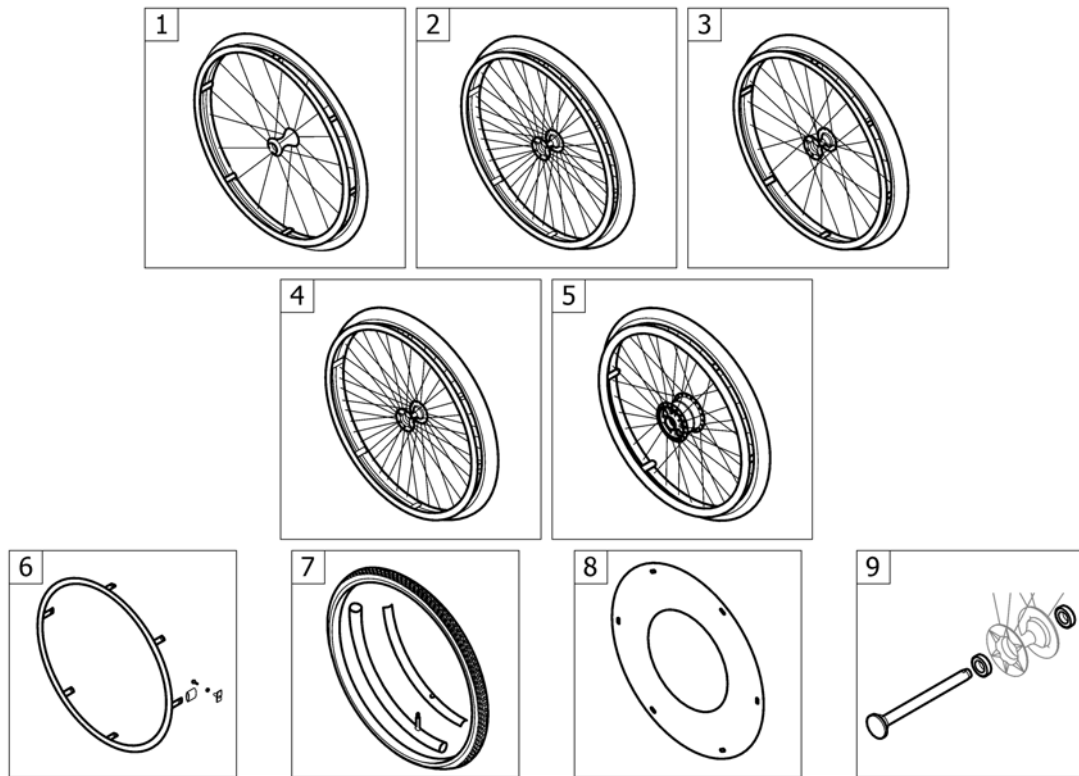

REAR WHEELS

Pos.	Part number	Description	Valid from → until	Qty
1	-	Active wheel		1
2	-	24" Küschall rear wheels complete		1
3	-	High Performance wheel		1
4	-	Spinergy LXX wheel		1
5	-	Drumbrake wheel		1
6	-	Handrim		1
7	-	Tyre		1
8	-	Spoke guard		1
9	-	Quick release axle and bearing		1