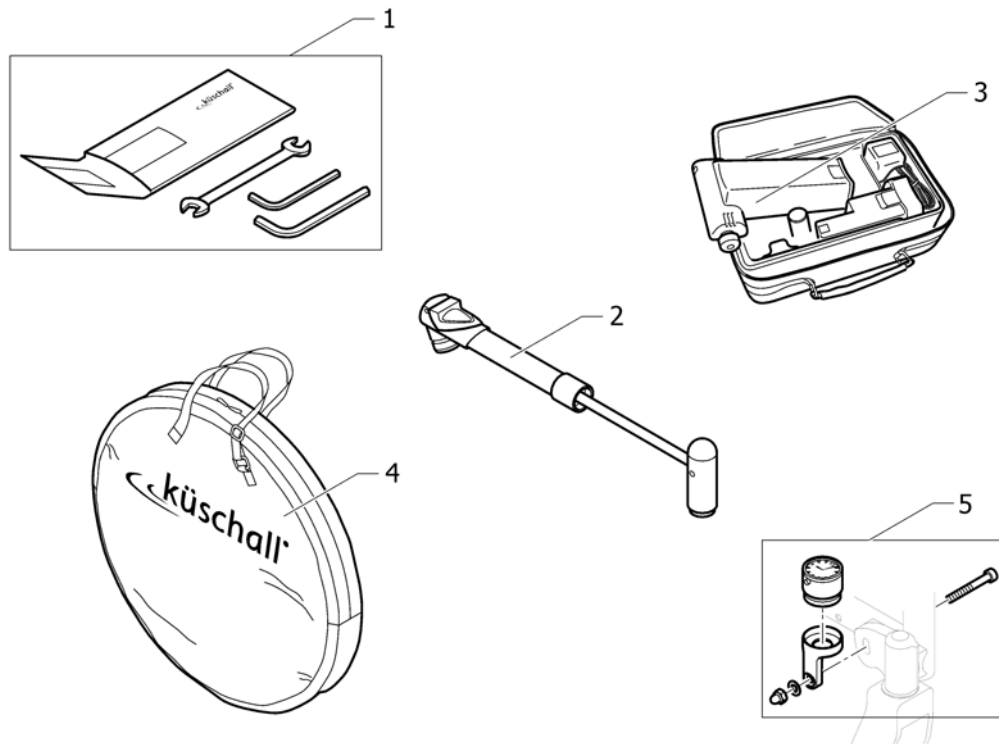

Chair accessories

Pos.	Part number	Description	Valid from → until	Qty
1	1518285	Tool Kit		1
2	1517924	Air pump		1
3	1518286	Air man		1
4	1518287	Wheel bag 24" - 26"		1
5	SP1601738	Küschall watch mounted on front fork castor, kit		1