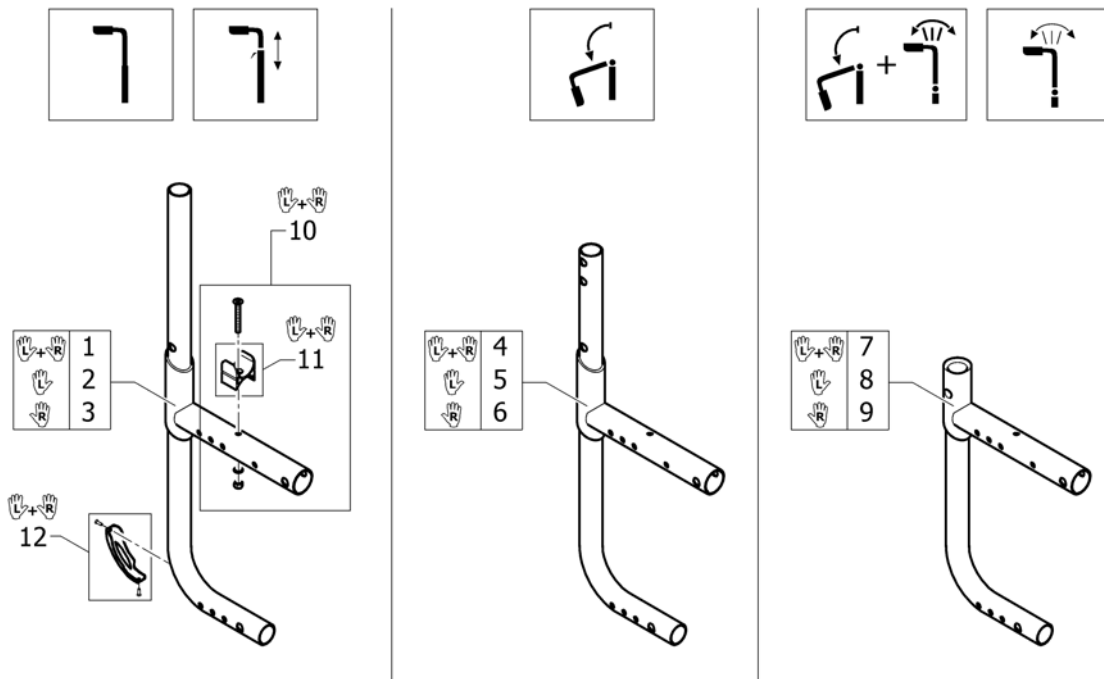

Rear frames

Pos.	Part number	Description	Valid from → until	Qty
1	SP1603766-0454	Rear frame, attract black, Pair		1
2	SP1603767-0454	Rear frame left, attract black		1
3	SP1603768-0454	Rear frame right, attract black		1
4	SP1606530-0454	Rear frame medium to foldable back, attract black, Pair	2016-07-01 →	1
5	SP1606531-0454	Rear frame left medium to foldable attract black	2016-07-01 →	1
6	SP1606532-0454	Rear frame right medium to foldable attract black	2016-07-01 →	1
7	SP1603769-0454	Rear frame short to angle adjustable back, attract black, Pair		1
8	SP1603770-0454	Rear frame left short to angle adjustable attract black, matt		1
9	SP1603771-0454	Rear frame right short to angle adjustable attract black, matt		1
10	SP1603774	Seat lock kit, complete		1
11	SP1603393	Seat lock kit		1
12	1498774	Rear frame protection, pair		1