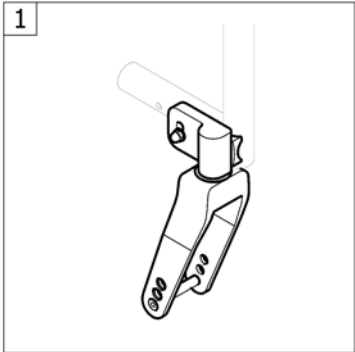

FRONT WHEELS

Pos.	Part number	Description	Valid from → until	Qty
1	-	Front wheel supporter		1
2	-	Front wheels		1