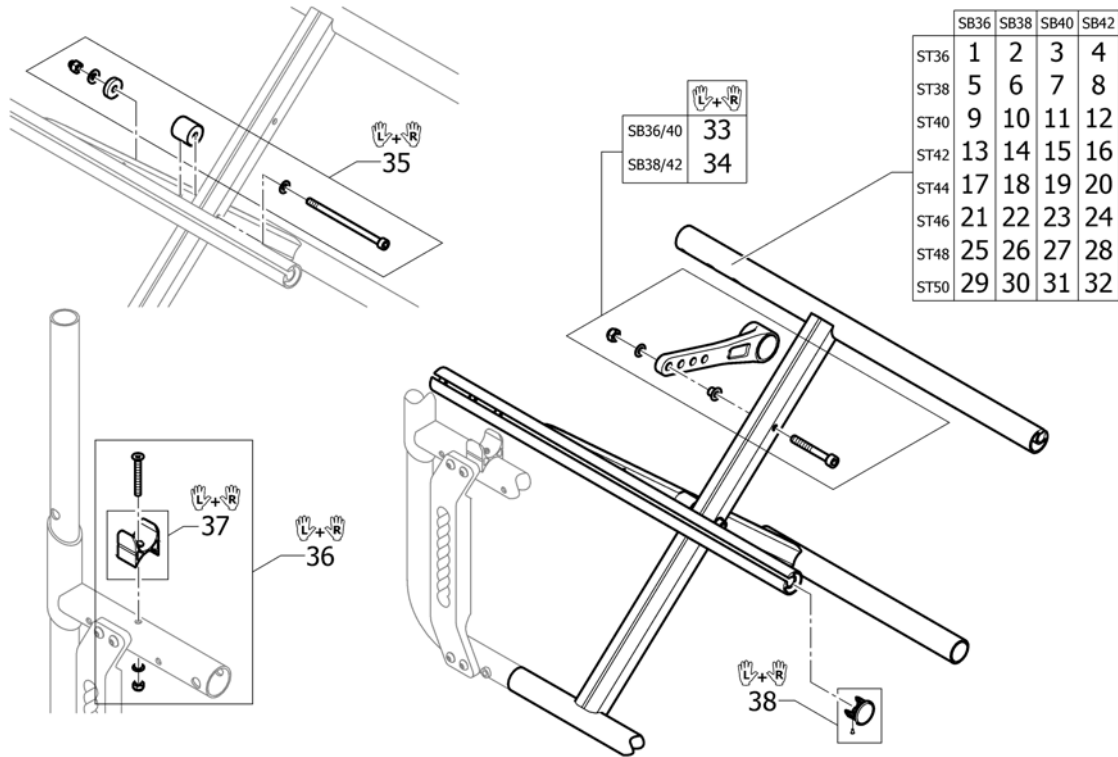

Cross brace single, SB36-42

Pos.	Part number	Description	Valid from → until	Qty
1	SP1603394-0454	Cross-brace single, SB36 ST36, attract black		1
2	SP1603402-0454	Cross-brace single, SB38 ST36, attract black		1
3	SP1603410-0454	Cross-brace single, SB40 ST36, attract black		1
4	SP1603512-0454	Cross-brace single, SB42 ST36, attract black		1
5	SP1603395-0454	Cross-brace single, SB36 ST38, attract black		1
6	SP1603403-0454	Cross-brace single, SB38 ST38, attract black		1
7	SP1603411-0454	Cross-brace single, SB40 ST38, attract black		1
8	SP1603545-0454	Cross-brace single, SB42 ST38, attract black		1
9	SP1603396-0454	Cross-brace single, SB36 ST40, attract black		1
10	SP1603404-0454	Cross-brace single, SB38 ST40, attract black		1
11	SP1603412-0454	Cross-brace single, SB40 ST40, attract black		1
12	SP1603554-0454	Cross-brace single, SB42 ST40, attract black		1
13	SP1603397-0454	Cross-brace single, SB36 ST42, attract black		1
14	SP1603405-0454	Cross-brace single, SB38 ST42, attract black		1
15	SP1603413-0454	Cross-brace single, SB40 ST42, attract black		1
16	SP1603555-0454	Cross-brace single, SB42 ST42, attract black		1
17	SP1603398-0454	Cross-brace single, SB36 ST44, attract black		1
18	SP1603406-0454	Cross-brace single, SB38 ST44, attract black		1
19	SP1603414-0454	Cross-brace single, SB40 ST44, attract black		1
20	SP1603556-0454	Cross-brace single, SB42 ST44, attract black		1
21	SP1603399-0454	Cross-brace single, SB36 ST46, attract black		1
22	SP1603407-0454	Cross-brace single, SB38 ST46, attract black		1
23	SP1603415-0454	Cross-brace single, SB40 ST46, attract black		1
24	SP1603557-0454	Cross-brace single, SB42 ST46, attract black		1
25	SP1603400-0454	Cross-brace single, SB36 ST48, attract black		1
26	SP1603408-0454	Cross-brace single, SB38 ST48, attract black		1
27	SP1603503-0454	Cross-brace single, SB40 ST48, attract black		1
28	SP1603401-0454	Cross-brace single, SB36 ST50, attract black		1
29	SP1603409-0454	Cross-brace single, SB38 ST50, attract black		1
30	SP1603504-0454	Cross-brace single, SB40 ST50, attract black		1
31	SP1603558-0454	Cross-brace single, SB42 ST48, attract black		1