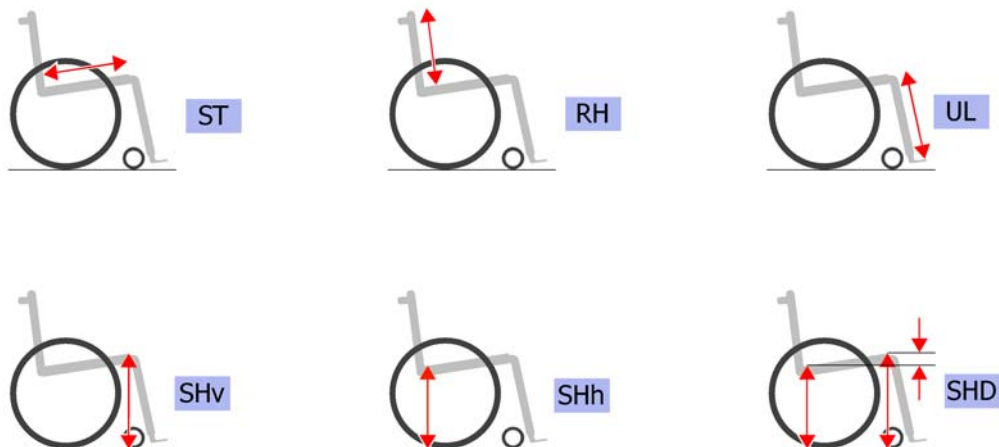

INFORMATION

Pos.	Part number	Description	Valid from → until	Qty
1	-	Abbreviations		1
2	-	Frame colours		1

Abbreviations

Pos.	Part number	Description	Valid from → until	Qty
L	-	Left side (sitting in the wheelchair)		0
R	-	Right side (sitting in the wheelchair)		0
L+R	-	Left and right sides (paire)		0
SB	-	Seat width (2 digits in cm or 3 digits in mm)		0
ST	-	Seat depth (2 digits in cm or 3 digits in mm)		0
RH	-	Backrest height (2 digits in cm or 3 digits in mm)		0
UL	-	Knee-to-heel length (2 digits in cm or 3 digits in mm)		0
SHv	-	Front seat-to-floor height (2 digits in cm or 3 digits in mm)		0
SHh	-	Rear seat-to-floor height (2 digits in cm or 3 digits in mm)		0
SHD	-	Front and rear seat-to-floor height difference (2 digits in cm or 3 digits in mm)		0