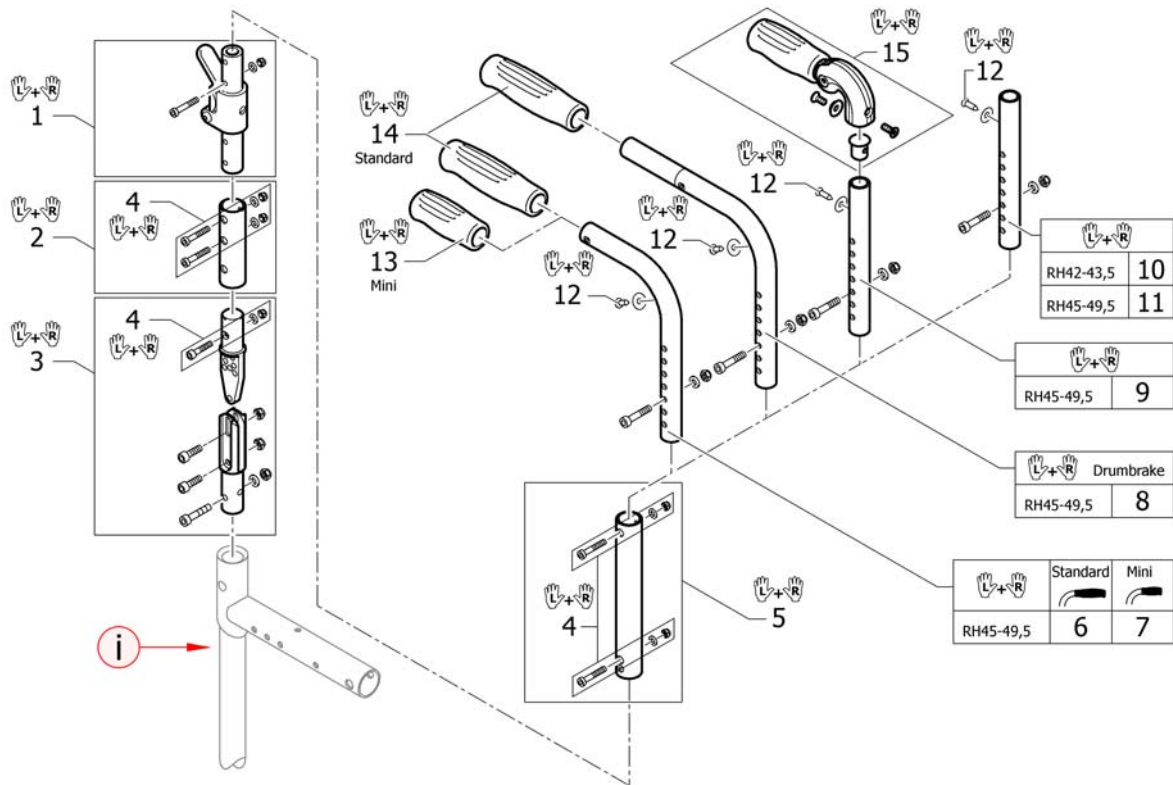

Push handles for backrest foldable and angle adjustable

Pos.	Part number	Description	Valid from → until	Qty
i	-	A special rear frame is necessary. Please see chapter CHASSIS.		0
1	1507749	Hinge kit to backrest foldable+angle adjustable, pair		1
2	1507748	Connection tube to backrest foldable+angle adjustable, pair		1
3	1540094	Backrest angle kit		1
4	1509135	Screw kit for connection tube		1
5	1438209	Tube kit medium to angle adjustable back		1
6	1507739	Push handles standard, XS, pair		1
7	1525342	Push handles mini, XS, pair		1
8	1507743	Push handles XS to drum brake, pair		1
9	1507735	Backrest tube straight XS to foldable push handles, pair		1
10	SP1606526	Backrest tube straight XXS for backrest foldable, pair		1
11	SP1606527	Backrest tube straight XS for backrest foldable, pair		1
12	1432083	Fixation kit for backrest band		1
13	1525126	Handle black, mini, pair		1
14	1507734	Handle black, pair		1
15	1507733	Push handles foldable, pair		1