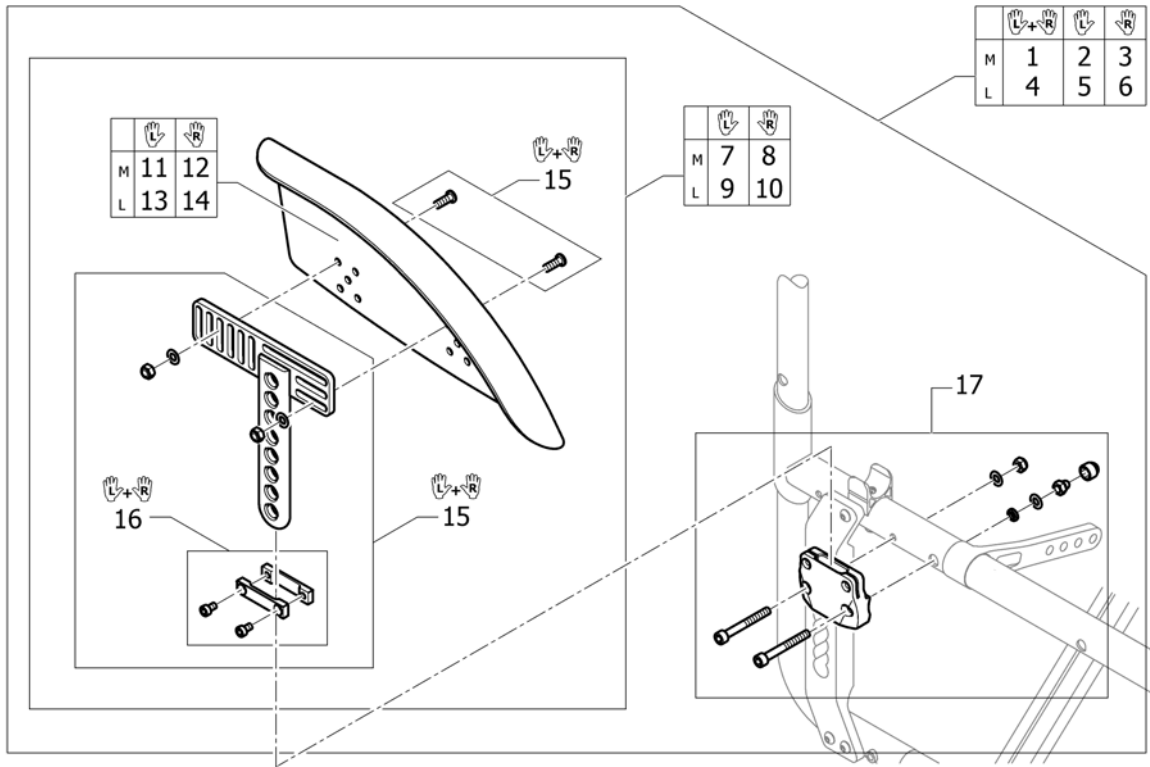

Mudguards composite removable

Pos.	Part number	Description	Valid from → until	Qty
1	SP1604952	Mudguard composite M long complete, pair		1
2	SP1604953	Mudguard composite left M long complete		1
3	SP1604954	Mudguard composite right M long complete		1
4	SP1604955	Mudguard composite L long complete, pair		1
5	SP1604956	Mudguard composite left L long complete		1
6	SP1604957	Mudguard composite right L long complete		1
7	SP1604969	Mudguard composite left M, holder long		1
8	SP1604970	Mudguard composite right M, holder long		1
9	SP1604971	Mudguard composite left L, holder long		1
10	SP1604972	Mudguard composite right L, holder long		1
11	SP1604959	Mudguard composite M left		1
12	SP1604960	Mudguard composite M right		1
13	SP1604961	Mudguard composite L left		1
14	SP1604962	Mudguard composite L right		1
15	SP1604963	Mudguard removable holder long, pair		1
16	1547537	Siderests height clamp kit, pair		1
17	SP1604958	Sidepart Adaption complete		2