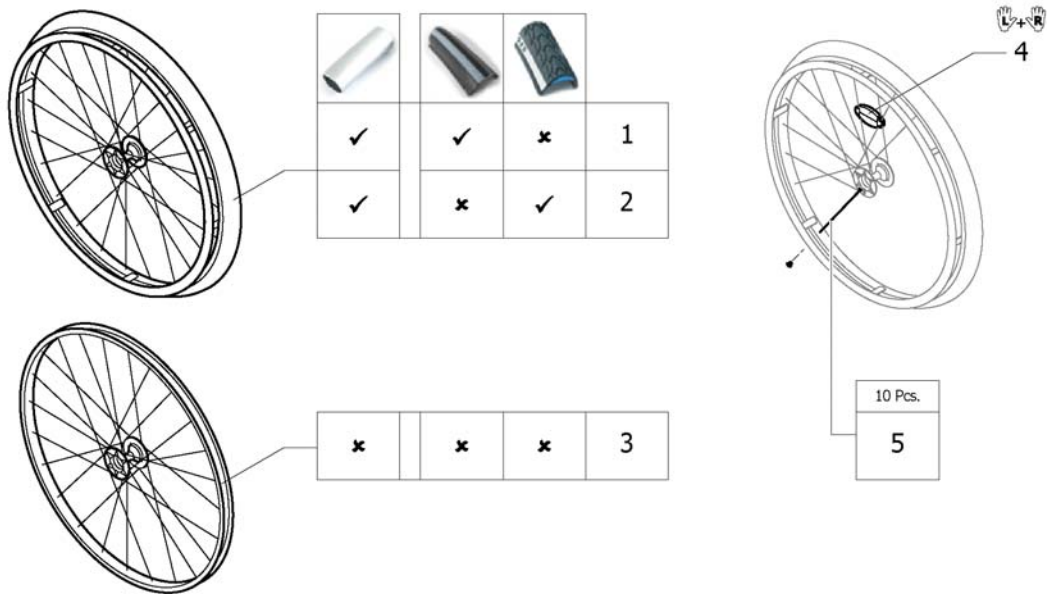

High Performance wheel

Pos.	Part number	Description	Valid from → until	Qty
1	SP1601754-0004	Rear wheel 24" High Performance black anodized, handrim, Rightrun black/ grey		2
2	1527046-0004	Wheel 24", High Performance, black, handrim alu, tyre Marathon Evolution		2
3	1517723-0004	Wheel 24", High Performance, black, without handrim, without tyre		2
4	1571073	Spokereflection, pair		1
5	1578867	Spokes kit for High Performance wheel 24", 10 Pcs.		1