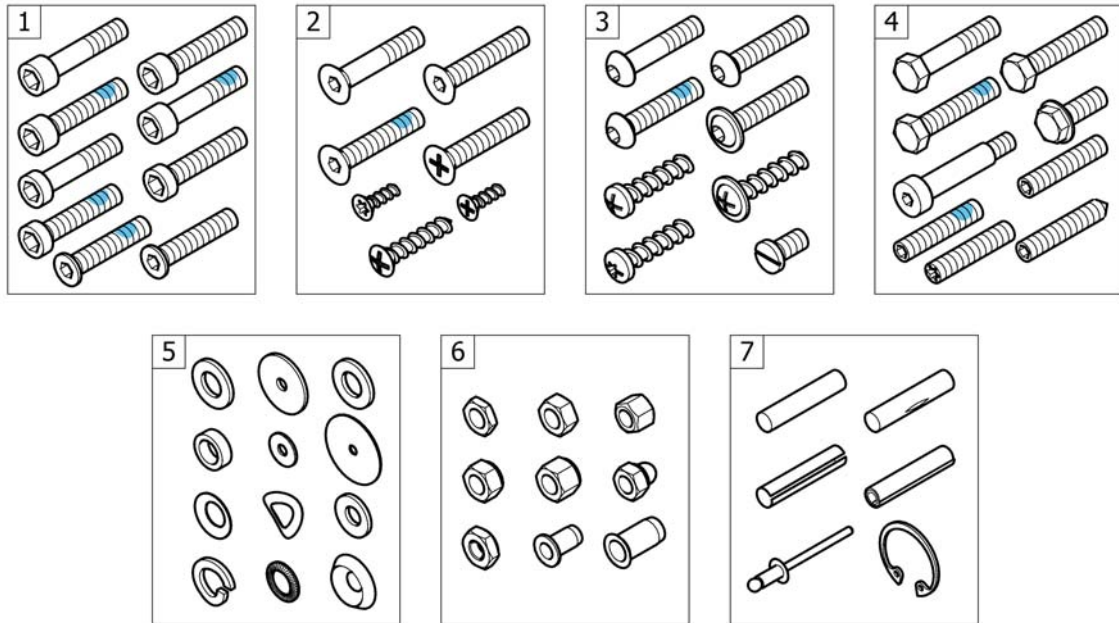

Seat belt

Pos.	Part number	Description	Valid from → until	Qty
1	SP1604980	Seat belt		1
2	SP1604981	Seat belt mounted with drumbrake wheel		1

Chair accessories

Pos.	Part number	Description	Valid from → until	Qty
1	1518285	Tool Kit		1
2	1517924	Air pump		1
3	1518286	Air man		1
4	1518287	Wheel bag 24" - 26"		1
5	SP1601738	Küschall watch mounted on front fork castor, kit		1

Fixation: screws, ...

Pos.	Part number	Description	Valid from → until	Qty
1	-	Socket head cap screws		1
2	-	Countersunk screws		1
3	-	Button head screws		1
4	-	Hex-head screws, diverse, ...		1
5	-	Washers		1
6	-	Nuts		1
7	-	Pins, rivets, ...		1