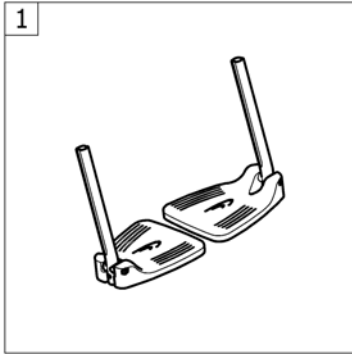

FOOTREST

Pos.	Part number	Description	Valid from → until	Qty
1	-	Footrest 2-piece		1
2	-	Footrest 2-piece, angle adjustable		1
3	-	Footbands		1