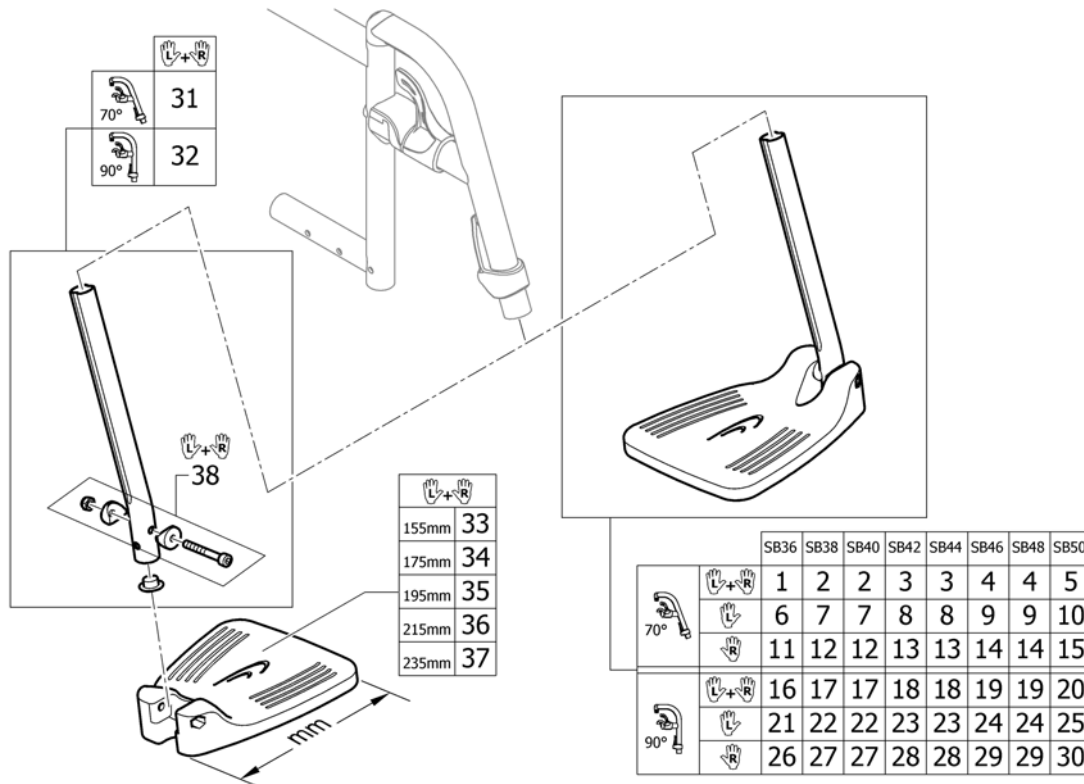

Footrest 2-piece

Pos.	Part number	Description	Valid from → until	Qty
1	SP1603867	Footrest 2-pc. 155mm, for frame 70°, pair, complete		1
2	SP1603868	Footrest 2-pc. 175mm, for frame 70°, pair, complete		1
3	SP1603869	Footrest 2-pc. 195mm, for frame 70°, pair, complete		1
4	SP1603884	Footrest 2-pc. 215mm, for frame 70°, pair, complete		1
5	SP1603885	Footrest 2-pc. 235mm, for frame 70°, pair, complete		1
6	SP1603886	Footrest 2-pc. 155mm, for frame 70°, left, complete		1
7	SP1603887	Footrest 2-pc. 175mm, for frame 70°, left, complete		1
8	SP1603888	Footrest 2-pc. 195mm, for frame 70°, left, complete		1
9	SP1603889	Footrest 2-pc. 215mm, for frame 70°, left, complete		1
10	SP1603890	Footrest 2-pc. 235mm, for frame 70°, left, complete		1
11	SP1603891	Footrest 2-pc. 155mm, for frame 70°, right, complete		1
12	SP1603892	Footrest 2-pc. 175mm, for frame 70°, right, complete		1
13	SP1603893	Footrest 2-pc. 195mm, for frame 70°, right, complete		1
14	SP1603894	Footrest 2-pc. 215mm, for frame 70°, right, complete		1
15	SP1603895	Footrest 2-pc. 235mm, for frame 70°, right, complete		1
16	SP1603908	Footrest 2-pc. 155mm, for frame 90°, pair, complete		1
17	SP1603909	Footrest 2-pc. 175mm, for frame 90°, pair, complete		1
18	SP1603910	Footrest 2-pc. 195mm, for frame 90°, pair, complete		1
19	SP1603911	Footrest 2-pc. 215mm, for frame 90°, pair, complete		1
20	SP1603912	Footrest 2-pc. 235mm, for frame 90°, pair, complete		1
21	SP1603913	Footrest 2-pc. 155mm, for frame 90°, left, complete		1
22	SP1603914	Footrest 2-pc. 175mm, for frame 90°, left, complete		1
23	SP1603915	Footrest 2-pc. 195mm, for frame 90°, left, complete		1
24	SP1603940	Footrest 2-pc. 215mm, for frame 90°, left, complete		1
25	SP1603941	Footrest 2-pc. 235mm, for frame 90°, left, complete		1
26	SP1603942	Footrest 2-pc. 155mm, for frame 90°, right, complete		1
27	SP1604002	Footrest 2-pc. 175mm, for frame 90°, right, complete		1
28	SP1604003	Footrest 2-pc. 195mm, for frame 90°, right, complete		1
29	SP1604004	Footrest 2-pc. 215mm, for frame 90°, right, complete		1
30	SP1604005	Footrest 2-pc. 235mm, for frame 90°, right, complete		1
31	SP1603907	Telescopic tube kit for footrest 2-pc. for frame 70°, pair		1