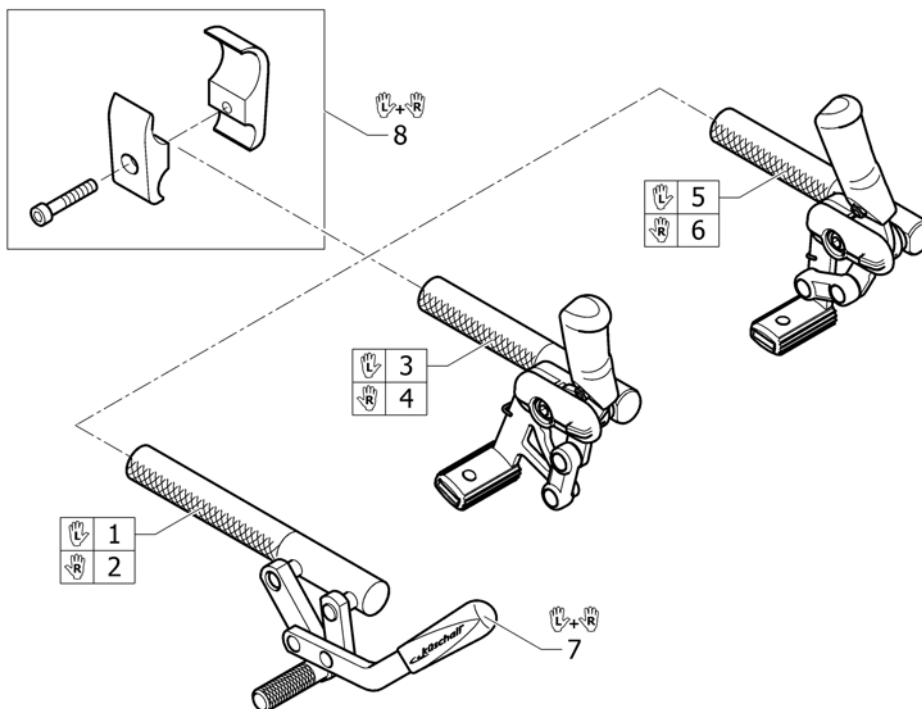

Brakes

Pos.	Part number	Description	Valid from → until	Qty
1	1512129	Pull brake left		1
2	1512130	Pull brake right		1
3	SP1604007	Attract Pull brake left		1
4	SP1604008	Attract Pull brake right		1
5	SP1604009	Attract Push brake left		1
6	SP1604010	Attract Push brake right		1
7	1513177	Brake handle standard, pair		1
8	1513176	Clamping piece to brake, set		2