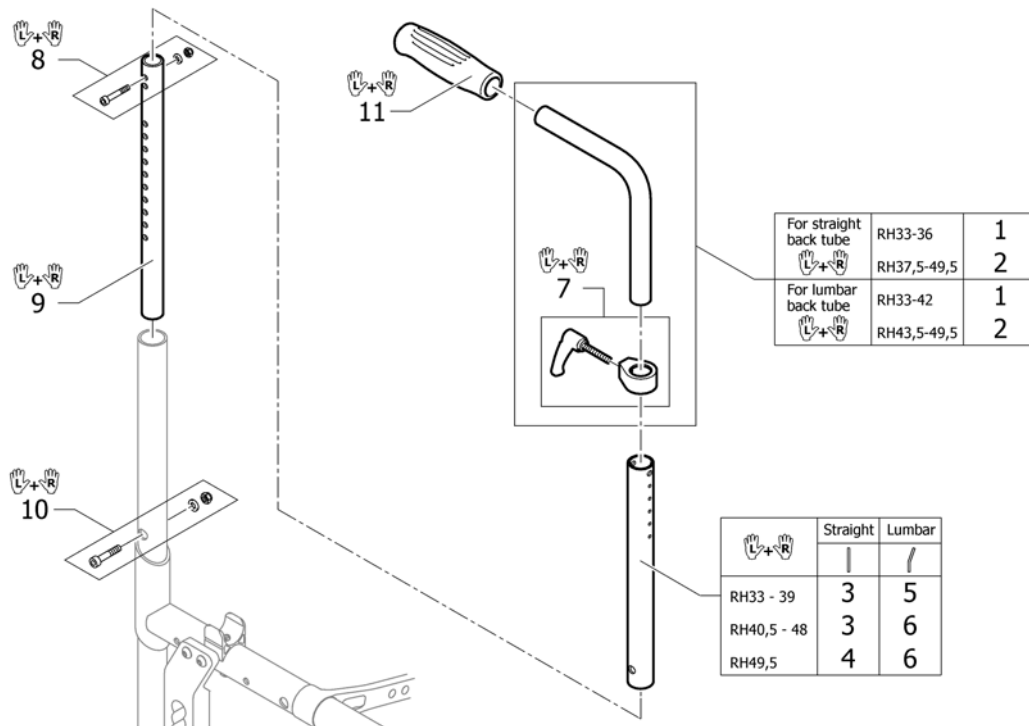

Push handles height adjustable

Pos.	Part number	Description	Valid from → until	Qty
1	1438203	Height adjustable, integrated push handles standard, kit short UL/C04		1
2	1438204	Height adjustable, integrated push handles standard, kit long UL/C04		1
3	1507753	Backrest tube L.280mm straight to integrated push handles, pair		1
4	1509103	Backrest tube L.355mm straight to integrated push handles, pair		1
5	1509117	Backrest tube L.280mm lumbar to integrated push handles, pair		1
6	1509122	Backrest tube L.355mm lumbar to integrated push handles, pair		1
7	1549985	Adjusting lever for height adjustable, integrated push handles, pair		1
8	1540071	Screw kit for backrest tube		1
9	1507747	Telescopic tube frame-backrest, pair		1
10	1540088	Fixation kit to backrest tube		1
11	1507734	Handle black, pair		1