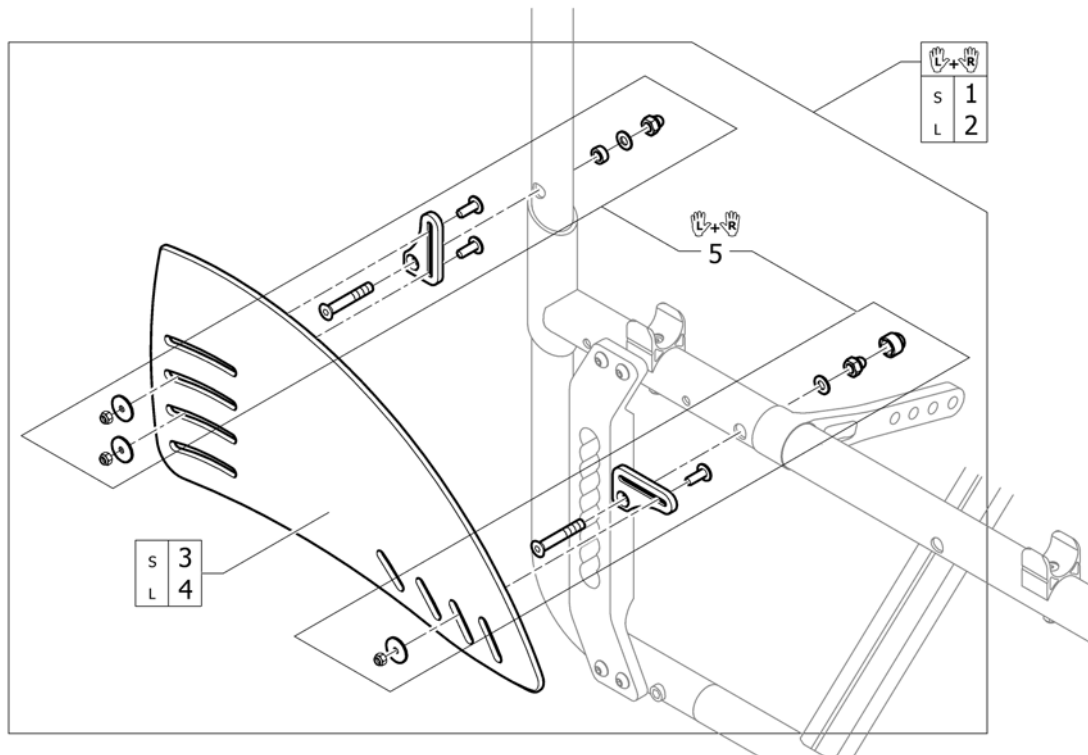

Clothes-guards composite

Pos.	Part number	Description	Valid from → until	Qty
1	SP1604011	Clothes-guards composite S with fixation kit, pair		1
2	SP1604012	Clothes-guards composite L with fixation kit, pair		1
3	SP1604013	Clothes-guard composite S		2
4	SP1604029	Clothes-guard composite L		2
5	SP1604771	Fixation kit for clothes-guard and mudguard composite		1