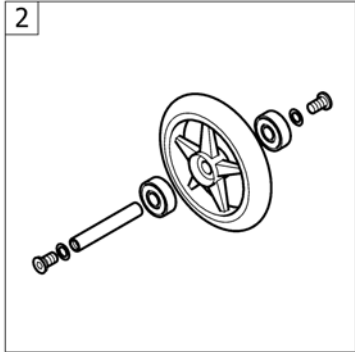

FRONT WHEELS

Pos.	Part number	Description	Valid from → until	Qty
1	-	Front wheel supporter		1
2	-	Front wheels		1