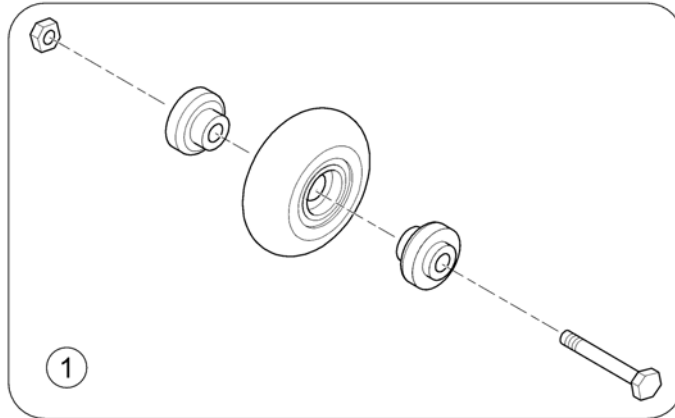

(Anti-tipper wheel)

167088-00

1 SP1522021

HJUL ANTI-TIPPER COMET

1