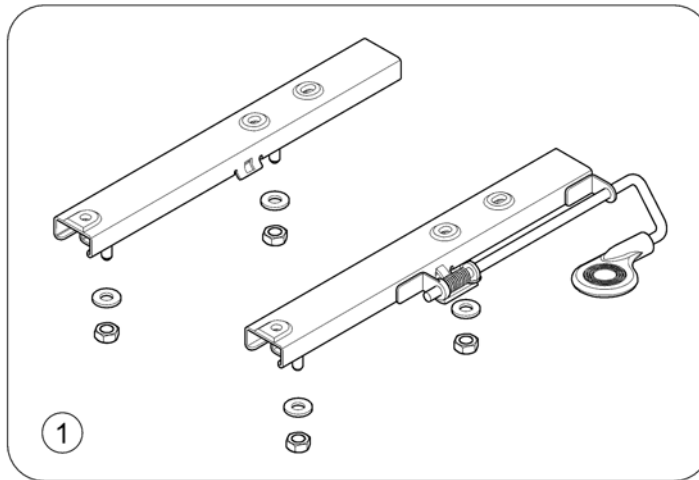

(Slide Assembly)

167086-00

1	SP1521690	GLIDER COMET	1
1	SP1645013	(Slide Assembly - OrionPRO 3W (user weight > 127kg))	1