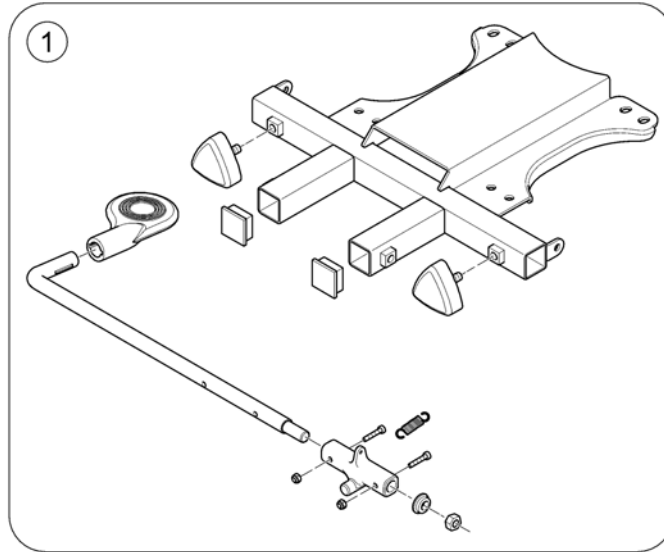

(Seat Bracket)

1637085.iso

1	SP1636855	BRAKETT UNDER SETE COMET ALPINE+	1
1	SP1636856	(Seat Bracket Assembly HD, cpl.) <i>Comet ALPINE+ / ULTRA only!</i>	1