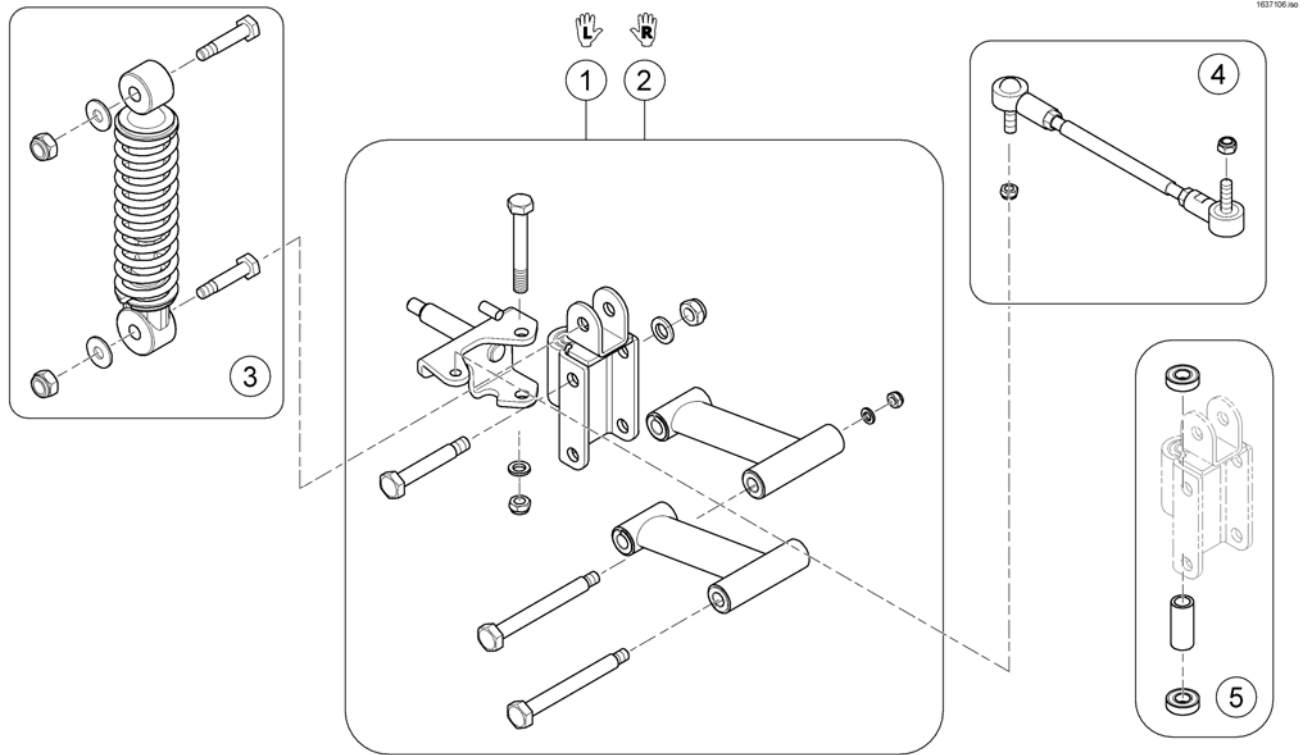

(Suspension)

1	SP1636860	(Suspension - LH)	1
2	SP1636862	(Suspension - RH)	1
3	SP1636864	(Front suspension, cpl.)	1
4	SP1636872	(Rod Assembly, cpl.)	1
5	SP1636859	(Bearing Kit)	1