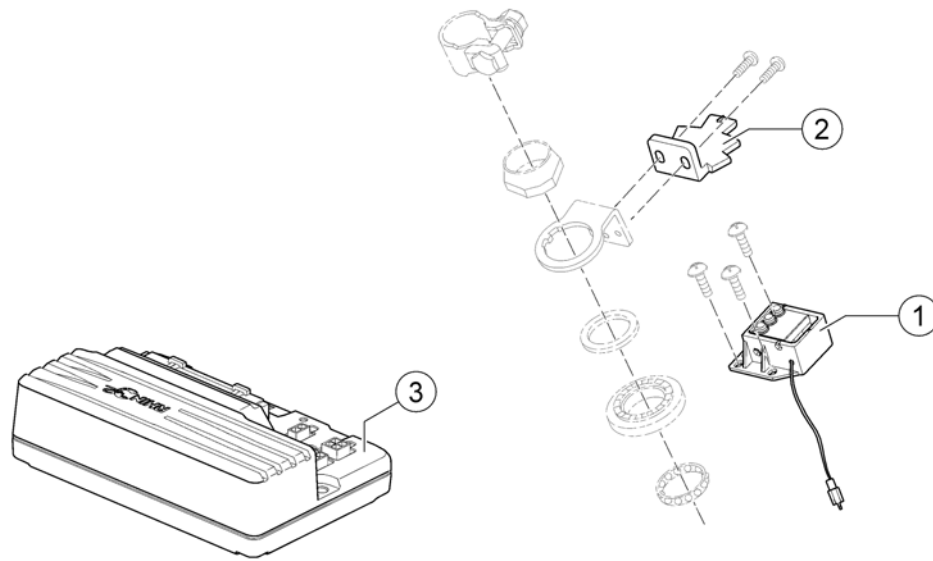

(Invacare® Comet PRO / ALPINE+ / ULTRA) | (Electronic)
(Powerbox & Limit trigger speed limit)

1637122.00

-	-	(For Mounting the Speed Reduction Switch, the Adjustment Gauge SP1581766 is needed!)	1
-	SP1581766	(Adjustment Gauge, Speed Reduction Switch)	1
1	SP1556266	BRYTER FARTSREDUKSJON COMET 2 GENERASJON <i>Comet Pro/Alpine+/Ultra 10 km/h</i>	1
1	SP1556281	(Speed Limit Switch Box) <i>Comet Pro 12.8 & 15 km/h</i>	1
2	SP1608230	(Trigger, limit switch)	1
3	SP1553399	(Controller, Rhino2, 120A, DS120) <i>Comet Pro</i>	1
3	SP1553400	POWERMODUL MODUL COMET ALPINE FRA OKT2011 <i>Comet Alpine+/Ultra</i>	1