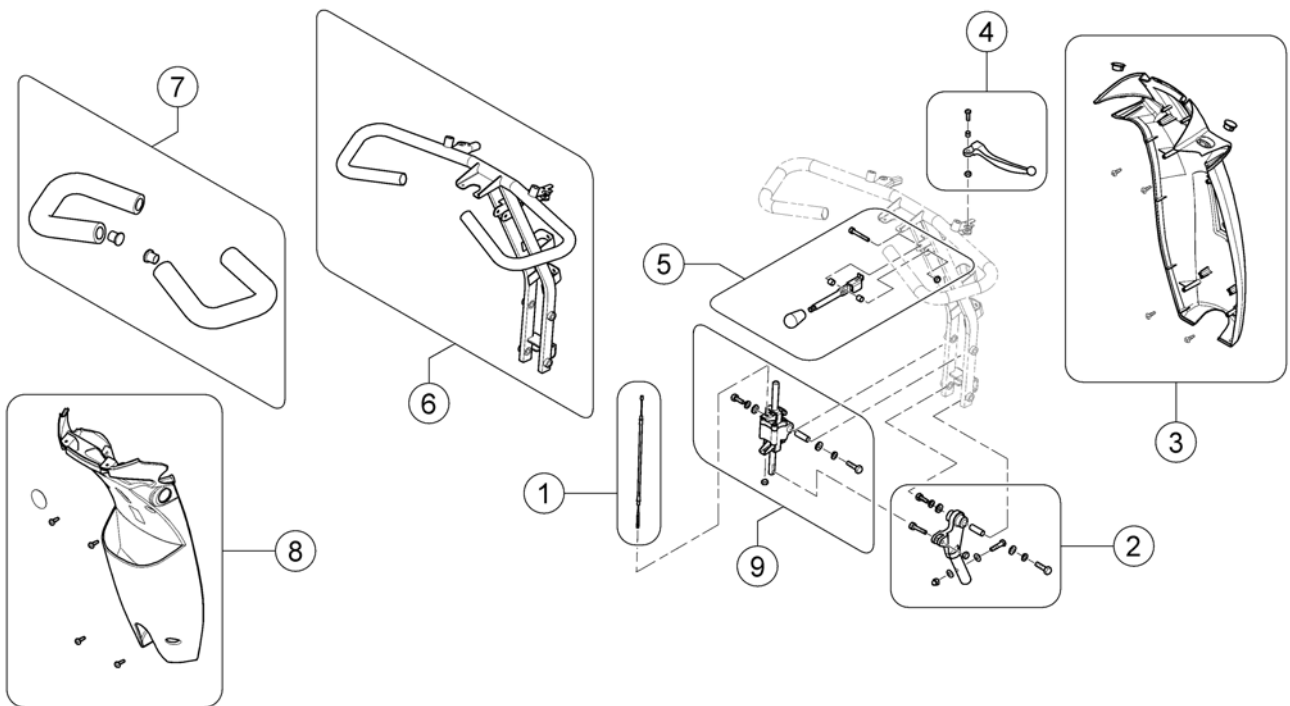

(Brake assembly)

163822-00

1	SP1636873	(Brake Assembly)	1
2	SP1608231	(Brake Cable)	1
3	SP1518418	(Brake Shoes, cpl. (95mm))	1

(Steering)

1637057/000

	SP1637540	(Reflective Sticker)	1
1	SP1608201	(Cable, steering adj.)	1
2	SP1636812	(Joint, steering adjustment, cpl.)	1
3	SP1608205	DEKSEL STYRE COMET ALPINE+	1
4	SP1636804	(Lever, Brake - RH)	1
5	SP1636813	(Lever, steering adjustment)	1
6	SP1608184	(Steering)	1
7	SP1636767	(Grip, Handle Bar, cpl.)	1
8	SP1636814	DEKSEL RATTSTAMME BAKRE COMET ALPINE+	1
9	SP1608202	(Steering adjustment Assembly, cpl.)	1