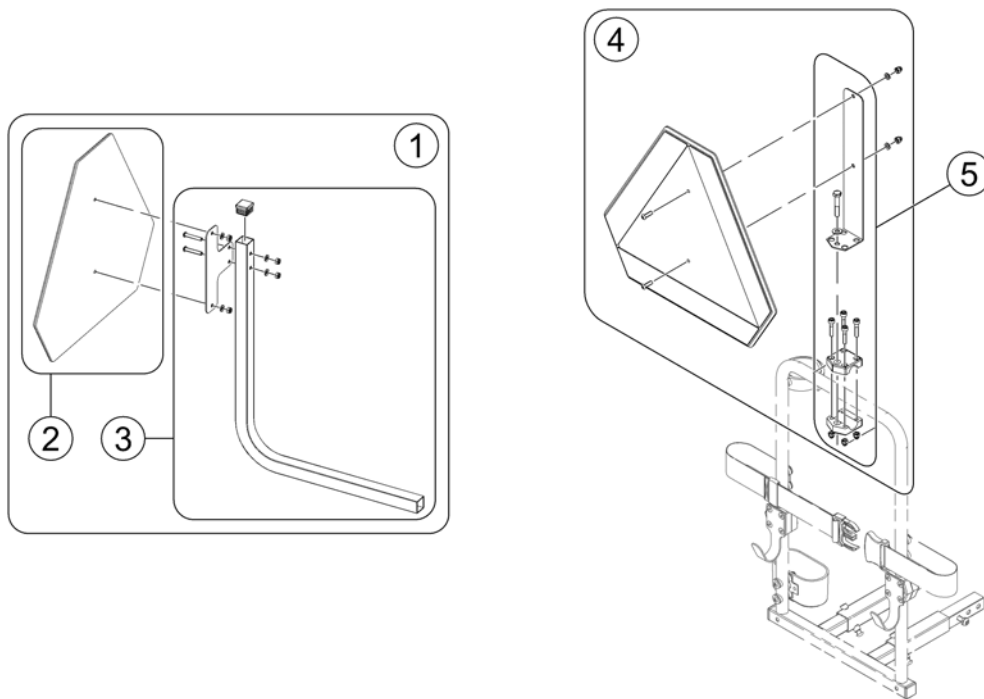

(Warning Triangle)

OHComFig.8.iso

1	SP1523648	(Warning Triangle Scooter)	1
2	1430834	(Rear Marking Sign ECE-R 69)	1
3	SP1526913	(Holder Warning Triangel)	1
4	SP1430410	(Reflective Sign ECE-R 69, complete)	1
5	SP1580671	(Bracket, Reflective Sign, cpl.)	1