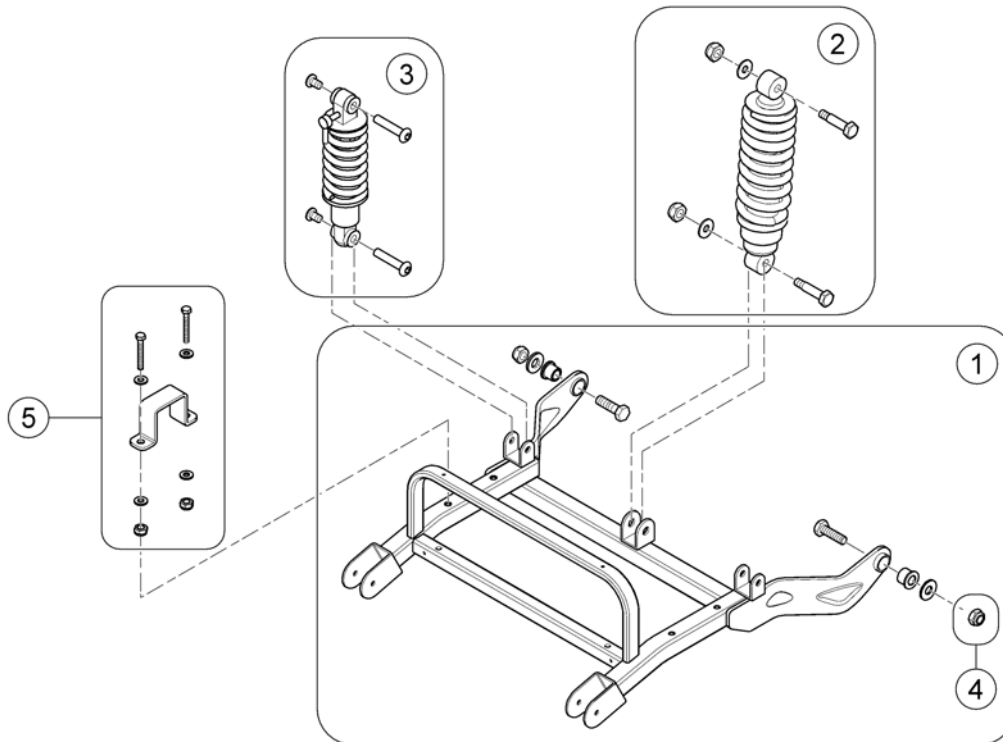

(Front Frame)

163/038-00

1	SP1636815	(Front frame)	1
2	SP1636817	(Lower seat bracket)	1

(Front Shroud)

1637108-00

1	SP1636818	FRONTDEKSEL COMET ALPINE+	1
2	SP1608232	DEKSEL STØTFANGER COMET ALPINE+	1

(Rear Frame / Motor Swing)