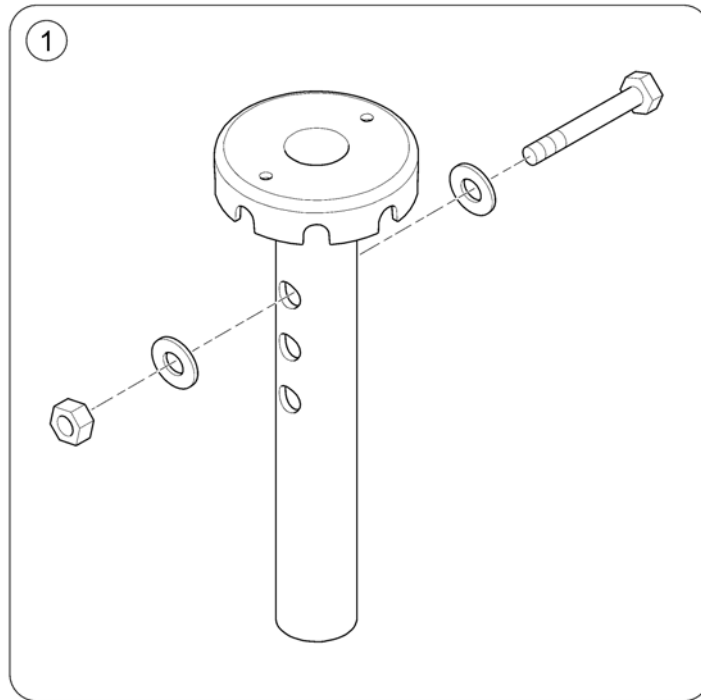

(Seat Post)

167084.00

1	SP1521691	SETEBRAKETT M ARMLENSFESTE COMET	1
1	SP1640520	(Seat Post - Comet ULTRA)	1