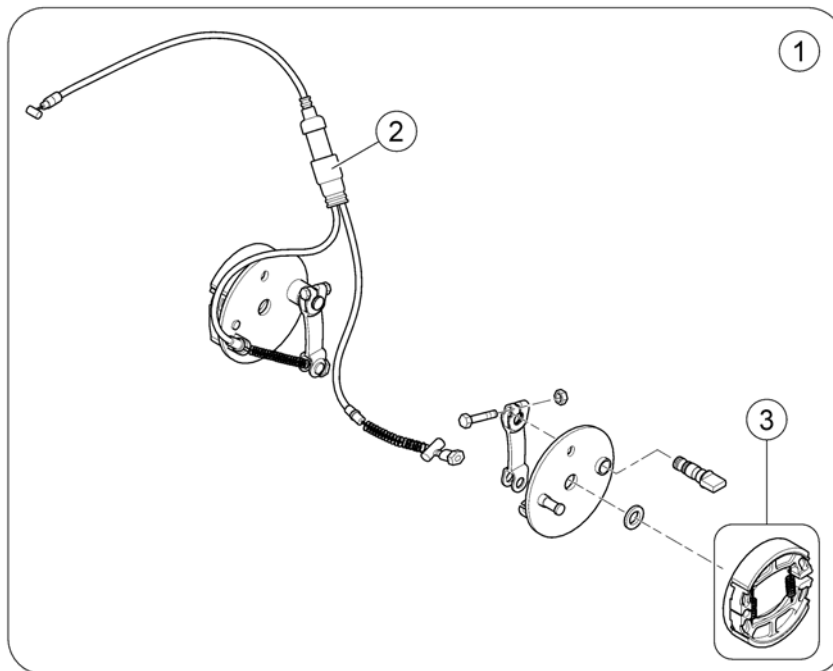

(Brake assembly)

163822-00

1	SP1636873	(Brake Assembly)	1
2	SP1608231	(Brake Cable)	1
3	SP1518418	(Brake Shoes, cpl. (95mm))	1

(Steering)

1637057/000

	SP1637540	(Reflective Sticker)	1
1	SP1608201	(Cable, steering adj.)	1
2	SP1636812	(Joint, steering adjustment, cpl.)	1
3	SP1608205	DEKSEL STYRE COMET ALPINE+	1
4	SP1636804	(Lever, Brake - RH)	1
5	SP1636813	(Lever, steering adjustment)	1
6	SP1608184	(Steering)	1
7	SP1636767	(Grip, Handle Bar, cpl.)	1
8	SP1636814	DEKSEL RATTSTAMME BAKRE COMET ALPINE+	1
9	SP1608202	(Steering adjustment Assembly, cpl.)	1