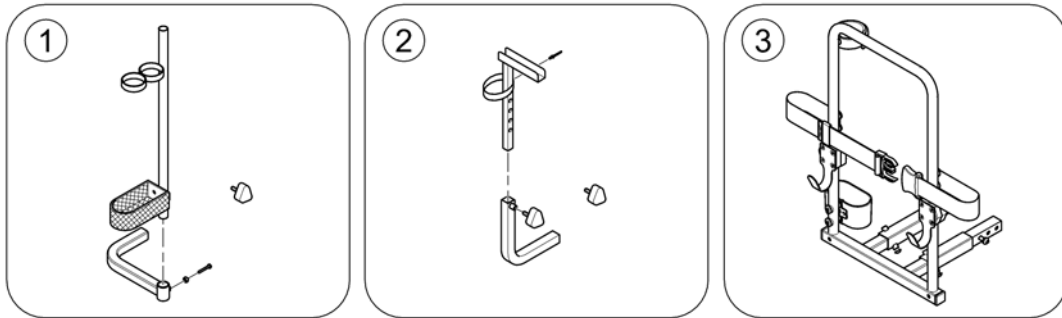

(Walking support)

154030 no

1	SP1528274	KRYKKEHOLDER COMET COMET	1
2	SP1505728	HOLDER FOR GÅRAMME COMET	1
3	-	(Rollator bracket)	0