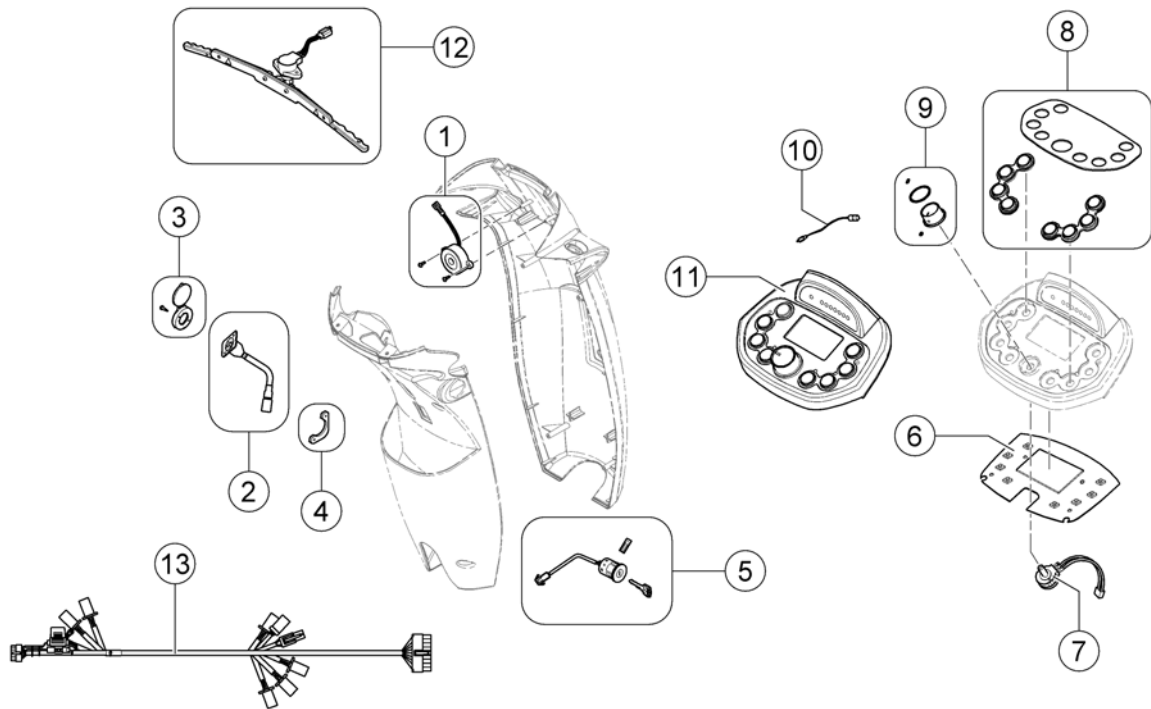

(Electronic components)

1637110.iso

1	SP1506153	BUZZER COMET ALPINE+	1
2	SP1523543	(Charger-Inlett)	1
3	SP1523534	DEKSEL LADEKONTAKT COMET COMET ALPINE +	1
4	SP1523544	PLATE STYRE COMET	1
5	SP1505451	(Key Cylinder (Standard))	1
6	SP1608208	PRINTKORT STYRE COMET ALPINE +	1
7	SP1505462	POTENSIOMETER GASSREG COMET ALPINE+	1
8	SP1637215	(Display cover & rubber keys (LCD Display))	1
9	SP1608207	(Knob, Speed control)	1
10	SP1608204	(Temperature sensor)	1
11	SP1608185	PANEL KONPLETT M LCD COMET ALPINE+	1
12	SP1608200	GASSHENDEL KPL COMET	1
13	SP1608212	(Wire Harness - Pro)	1
13	SP1608229	(Wire harness - Alpine+ & Ultra)	1
-	SP1521577	SIKRING 10A COMET	1