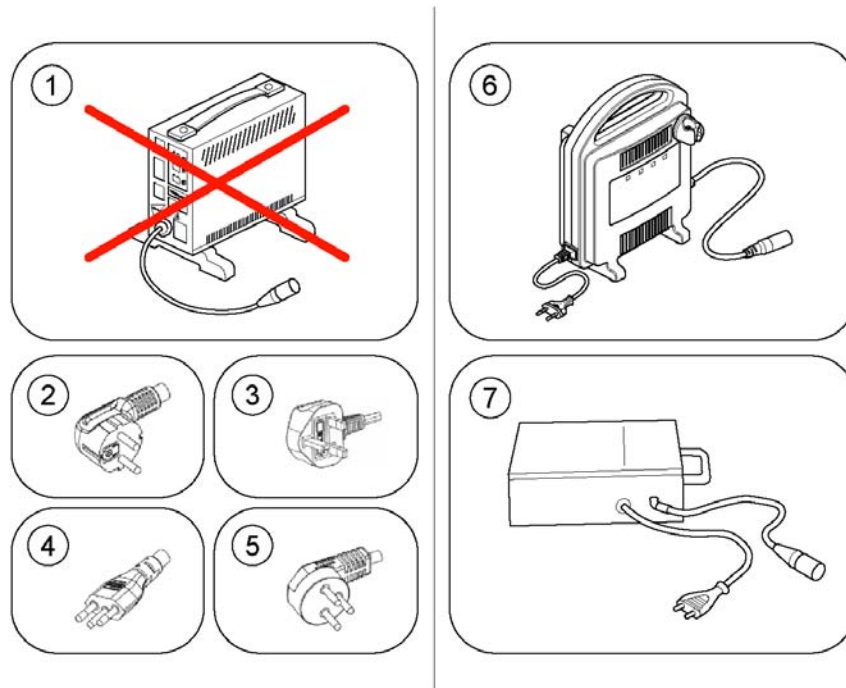

(Chargers)

16-40673-180

1	-	(No longer available.)	1
2	P21079	(Power Cord - EU Plug (IEC 60210-C13 / CEE 7/7 Type F 'Schuko'))	1
3	P21080	(Power Cord - UK Plug (IEC 60320-C13 / BS 1363 Type G))	1
4	1443841	(Power Cord - Swiss Plug (IEC 60320-C13 / SEV 1011 Type J))	1
5	SP1553849	(Power Cord - Israel Plug (IEC 60320-C13 / SI 32 Type H))	1
6	SP1606541	(Charger OptiCharge 8A - EU Plug) [1343]	1
6	SP1606543	(Charger OptiCharge 8A - UK Plug) [1343]	1
6	SP1606544	LADER OPTICHARGE 10A OPTICHARGE [1313]	1
6	SP1606545	(Charger OptiCharge 10A - UK-Plug) [1313]	1
7	5813987	(Charger GI Popular 8A (IP54) - EU Plug) [1388]	1