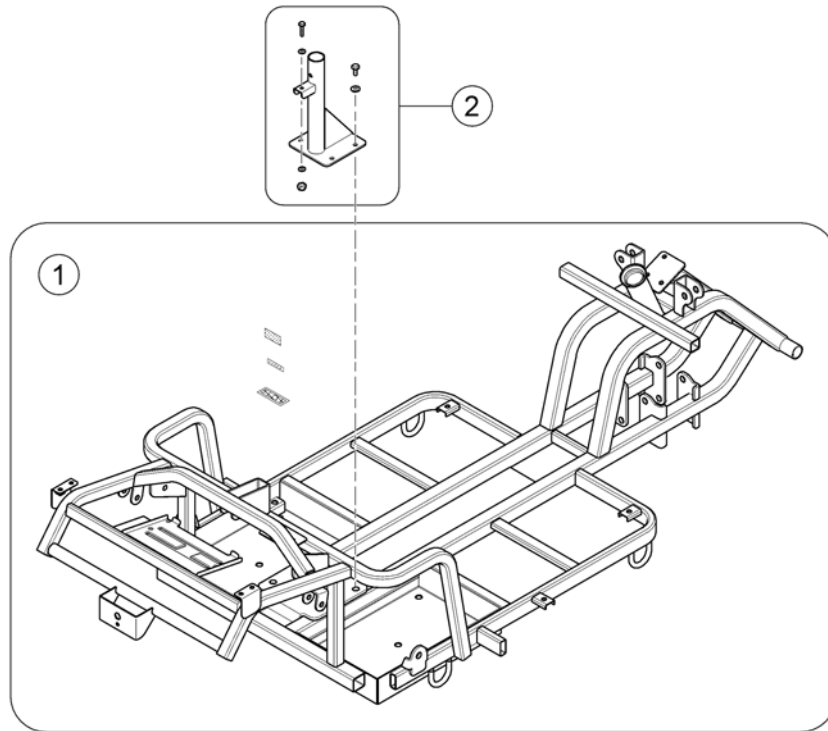

(Front Frame)

163/038-00

1	SP1636815	(Front frame)	1
2	SP1636817	(Lower seat bracket)	1