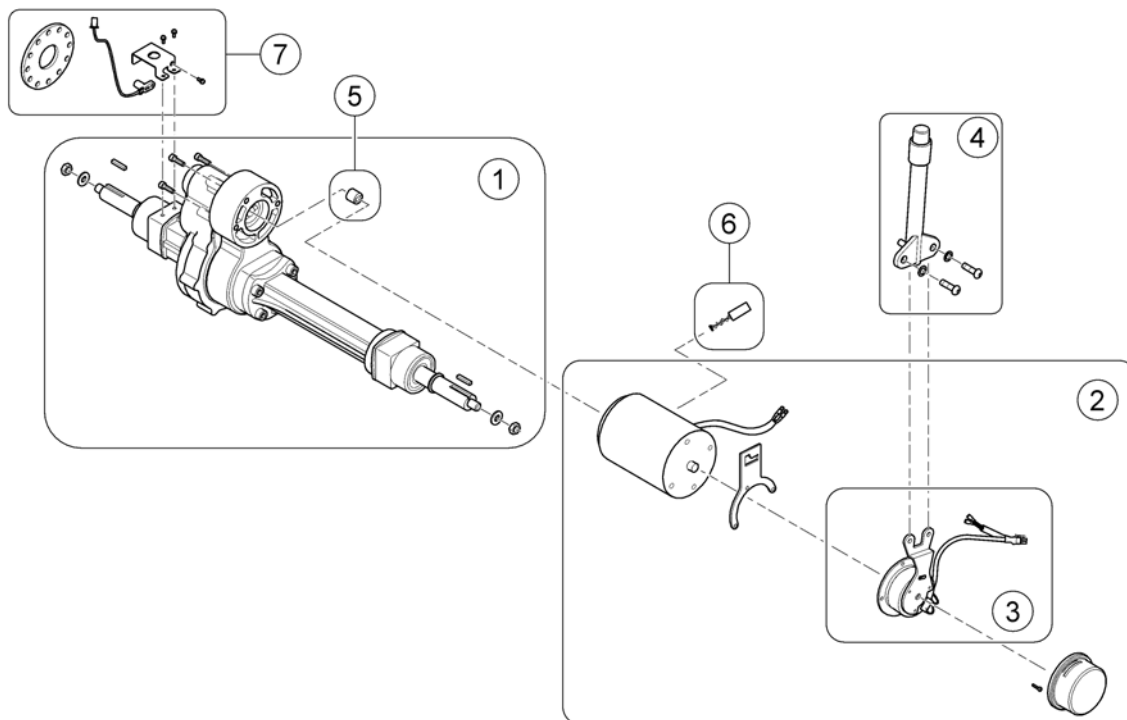

(Motors & Differentials)

1637108.00

1	SP1636893	(Differential - Pro)	1
1	SP1636894	DIFFERENCIAL COMET+ COMET + COMET ULTRA	1
2	SP1608264	(Motor 10 km/h - Pro)	1
2	SP1608265	(Motor 12.8 km/h - Pro)	1
2	SP1608266	(Motor 15 km/h - Pro)	1
2	SP1636875	MOTOR COMET ALPINE+ULTRA COMET ALPINE+	1
3	SP1636879	(Clutch & Brake) <i>10 km/h (Pro)</i>	1
3	SP1636891	(Clutch & Brake) <i>12.8 & 15 km/h (Pro)</i>	1
3	SP1636892	(Clutch & Brake) <i>10 km/h (Alpine+ / Ultra)</i>	1
4	SP1505672	FRIKOPLINGSHENDEL COMET	1
5	SP1571584	(Guide)	1
6	SP1636876	(Carbon brush) <i>10 km/h (Pro)</i>	1
6	SP1636877	(Carbon brush) <i>12.8 & 15 km/h (Pro)</i>	1
6	SP1636878	(Carbon brush) <i>10 km/h (Alpine+ / Ultra)</i>	1
7	SP1643083	(Kit, Speed Sensor, cpl.) <i>replaces item SP1636874</i>	1