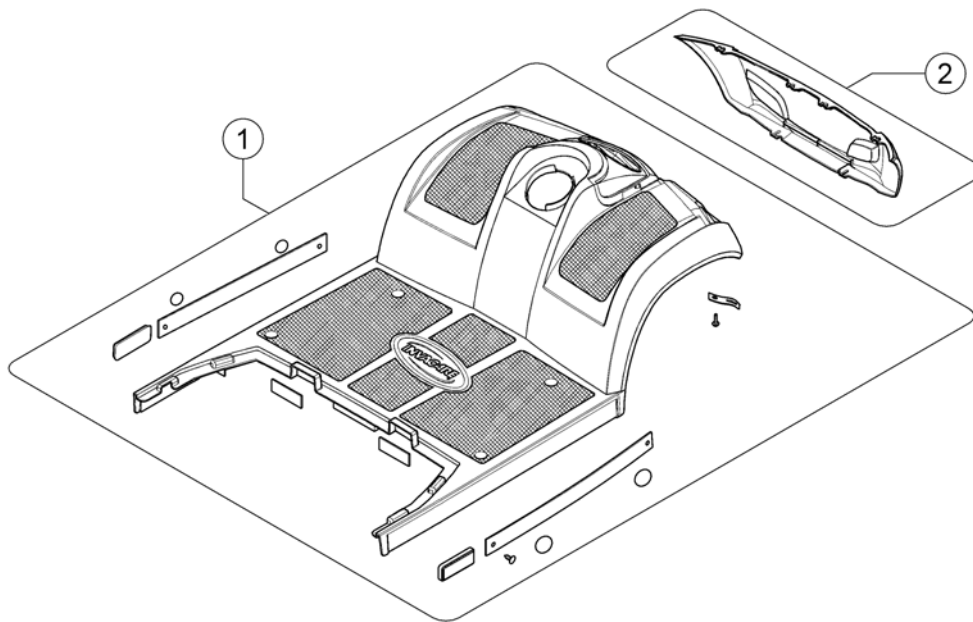

(Front Frame)

163/038-00

1	SP1636815	(Front frame)	1
2	SP1636817	(Lower seat bracket)	1

(Front Shroud)

1637108-00

1	SP1636818	FRONTDEKSEL COMET ALPINE+	1
2	SP1608232	DEKSEL STØTFANGER COMET ALPINE+	1

(Rear Frame / Motor Swing)