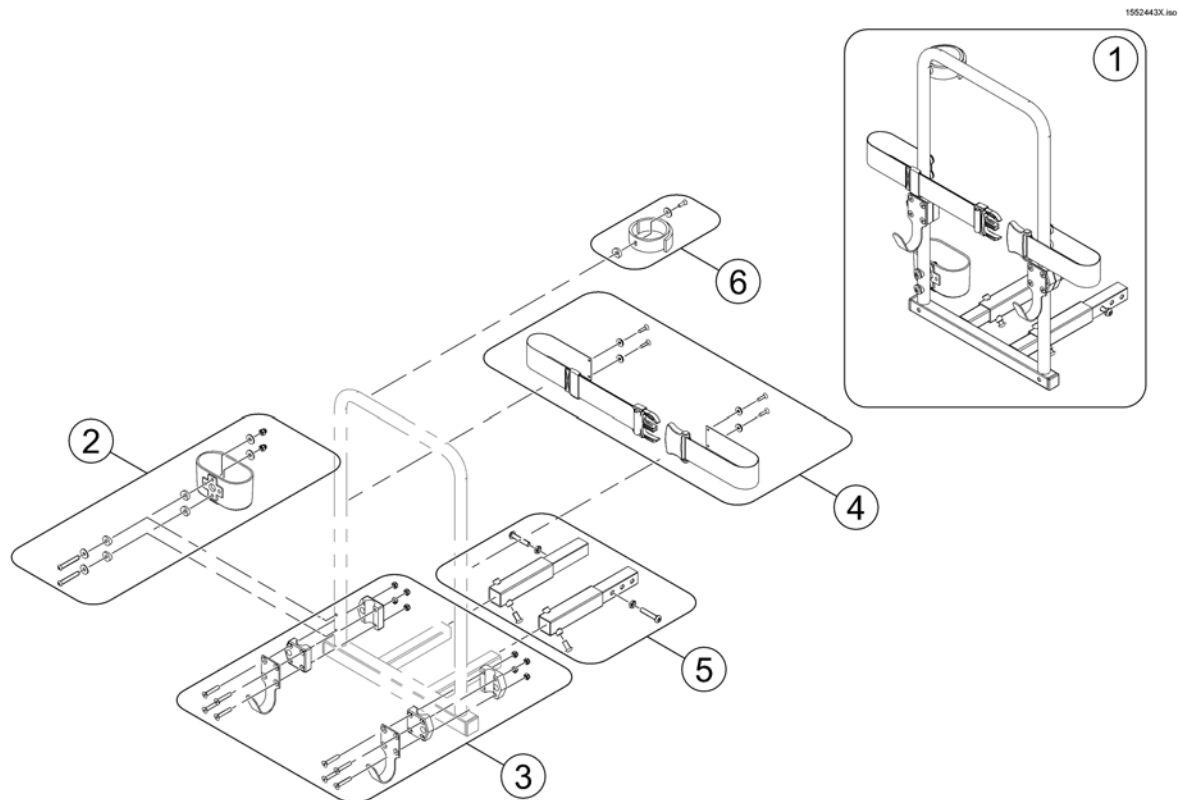

(Rollator bracket)

1	SP1553851	RULLATORHOLDER COMET UNI HVIS HD HUSK SP1552594	1
2	SP1560465	KRYKKEHOLDER KUN SKÅL COMET	1
3	SP1553890	(Rollator hooks)	1
4	SP1553891	(Belt, cpl.)	1
5	SP1552594	FORLENGER FESTE KRYKKEH COMET <i>only needed for Orion & Comet</i>	1
6	SP1640107	(Strap, crutch holder, cpl.)	1