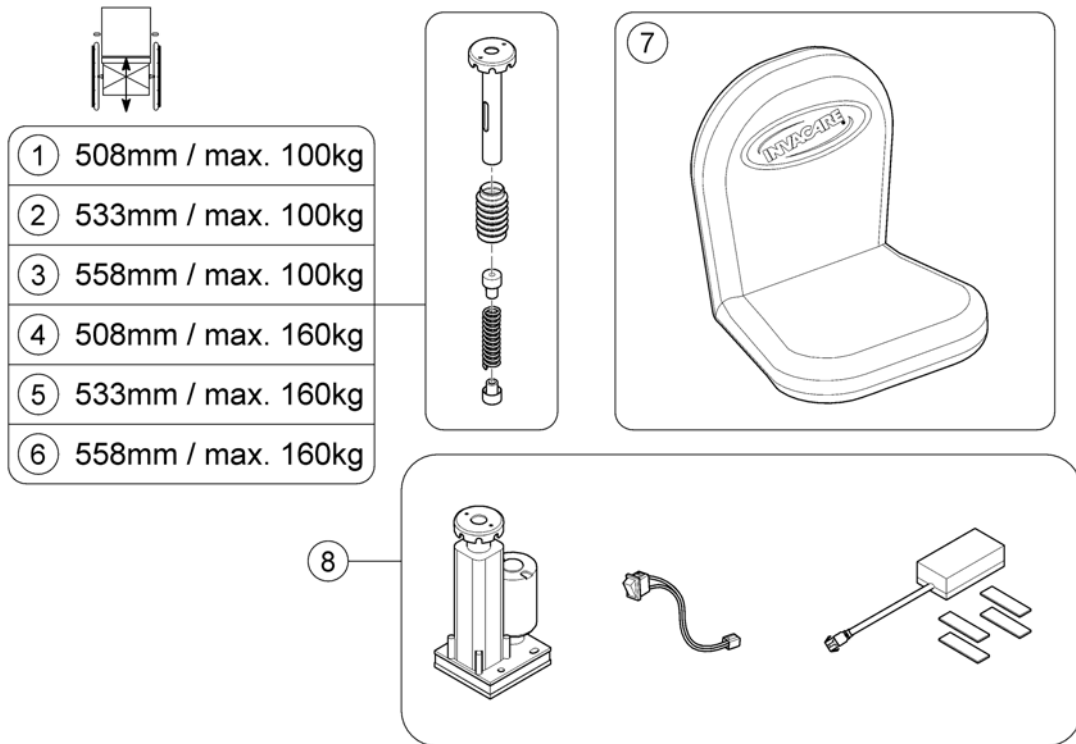

(Seating)

164017/00

1	SP1640428	FJÆRING SETE SH50 COMET ALPINE+	1
2	SP1640429	(Seat Suspension 226mm 285lbs)	1
3	SP1640430	(Seat Suspension 251mm 201lbs)	1
4	SP1640447	(Seat Suspension 251mm 285lbs)	1
5	SP1640448	(Seat Suspension 276mm 201lbs)	1
6	SP1640449	(Seat Suspension 276mm 285lbs)	1
7	SP1521684	SETETREKK STD COMET <i>Not HD Seat!</i>	1
8	SP1641662	(Powered Seat Lifter, cpl.) <i>NOT Comet Ultra!</i>	1