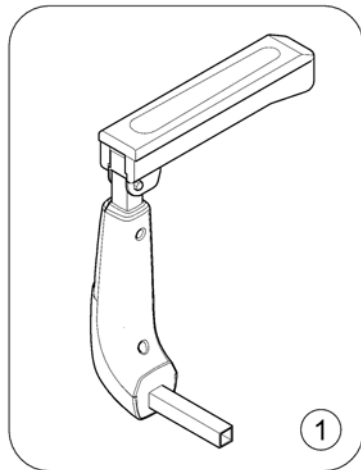

1637396.iso

1	SP1636858	ARMLÉN VENSTRE COMET ALPINE+	1
1	SP1641799	(Armrest HD, cpl. - LH)	1
2	SP1636857	(Armrest, cpl. - RH)	1
2	SP1641800	(Armrest HD, cpl. - RH)	1
3	1509683	(Rest, Handrail)	2