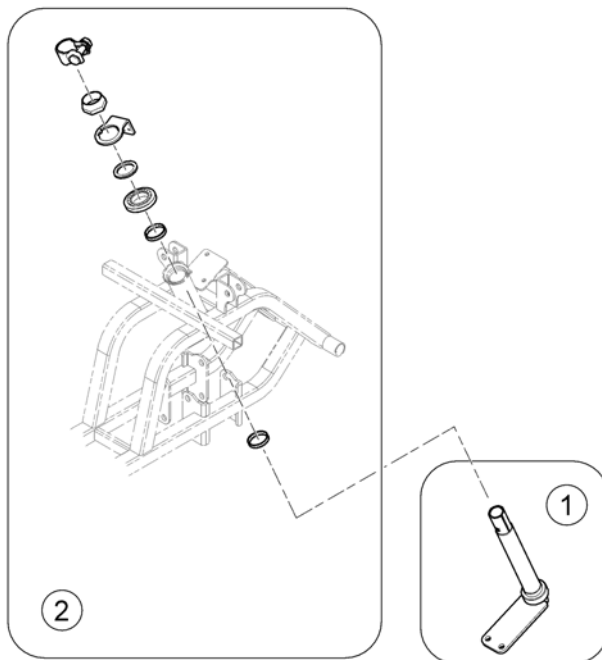

(Steering linkage)

1637083.00

1	SP1608211	(Steering bar assembly)	1
2	SP1636816	(Bearing Kit)	1