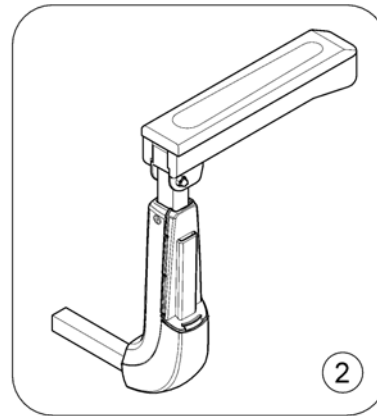

1637396.iso

1	SP1636858	ARMLÉN VENSTRE COMET ALPINE+	1
1	SP1641799	(Armrest HD, cpl. - LH)	1
2	SP1636857	(Armrest, cpl. - RH)	1
2	SP1641800	(Armrest HD, cpl. - RH)	1
3	1509683	(Rest, Handrail)	2