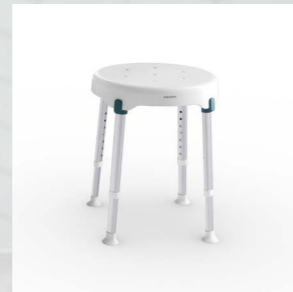

Showering

Bathing

Safety

Pure Sol, Bay & Siro Shower stools

The Aquatec **Pure Sol, Bay & Siro** shower stools are designed to increase comfort, safety, and independence.

Stylish and compact, the stools are designed to fit neatly into corners or small spaces.

Pure Sol
Round shower stool

Pure Bay
Rectangular shower stool

Key features

-  **Lightweight & portable**
Allows for easy lifting and movement.
-  **Adjusts in seat height**
Personalised positioning helps relieve, back, hip and knee strain.
-  **Enhanced comfort**
Smooth seat edges helps reduce pressure and improve comfort.
-  **Anodized aluminium legs**
Offer stability, durability, and corrosion resistance.
-  **Stable on uneven surfaces**
Usable with legs set at different height* and fitted with non-slip rubber tips for secure use.

Pure Isla
Seat with armrests
and backrest

Pure Azure Commode

The Aquatec **Pure Azure** commode has a 3-in-1 design, for use as a shower chair, toilet frame or commode. Ensuring comfort and security as personal needs change over time.

Pure Azure
Configured as commode

🔧 Pure Cala Raised toilet seat

The Aquatec **Pure Cala** raised toilet seat is designed to support with personal care. Simple to use and built for lasting stability, it makes daily care routines feel natural, discreet, and reassuring.