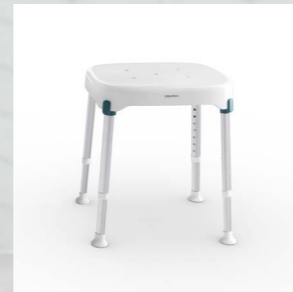

Pure Sol
Round shower stool

Pure Bay
Rectangular shower stool

Key features

-  **Lightweight & portable**
Allows for easy lifting and movement.
-  **Adjusts in seat height**
Personalised positioning helps relieve, back, hip and knee strain.
-  **Enhanced comfort**
Smooth seat edges helps reduce pressure and improve comfort.
-  **Anodized aluminium legs**
Offer stability, durability, and corrosion resistance.
-  **Stable on uneven surfaces**
Usable with legs set at different height* and fitted with non-slip rubber tips for secure use.

Pure Isla
Seat with armrests
and backrest

Pure Azure Commode

The Aquatec **Pure Azure** commode has a 3-in-1 design, for use as a shower chair, toilet frame or commode. Ensuring comfort and security as personal needs change over time.

Pure Azure
Configured as shower chair

Pure Azure
Configured as toilet frame

Key features

-  **Lightweight & portable**
Allows for easy lifting and movement.
-  **Adjusts in seat height and anterior tilt**
Personalised positioning helps relieve, back, hip and knee strain.
-  **Enhanced comfort**
Smooth seat edges helps reduce pressure and improve comfort.
-  **Wide hygiene recess**
For convenient use as an alternative to the toilet bowl.
-  **Versatile toilet pan holder**
Allows the pan to be removed from front and back.
-  **Anodized aluminium legs**
Offer stability, durability, and corrosion resistance.
-  **Stable on uneven surfaces**
Usable with legs set at different height and fitted with non-slip rubber tips for secure use.

Pure Azure
Configured as commode

🔧 Pure Cala Raised toilet seat

The Aquatec **Pure Cala** raised toilet seat is designed to support with personal care. Simple to use and built for lasting stability, it makes daily care routines feel natural, discreet, and reassuring.