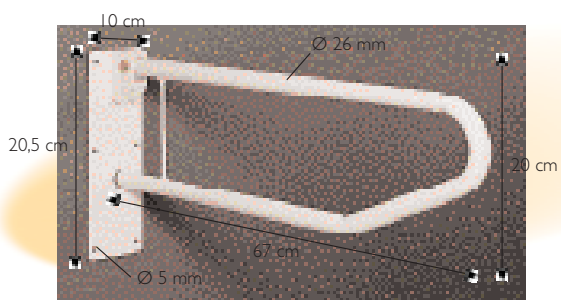

Invacare® Toilet seat raisers

Bidet H302

For your greater convenience you can put this bidet, which incorporates a soap-dish, on the raised toilet seats H300, H305, H355 and H356.

White

max. 190 kg

0,5 kg

Adjustable support rail H330

Generally two rails are fitted on either side of the toilet. Used together, they will help you sit down and stand up. Also recommended to help with transfer from a wheelchair.

White

max. 130 kg

2 kg

Toilet frame C407A

A secure and supportive frame which is easy to transport and store, when folded!

Spare parts

- ① ARMPAD (pair)
- ② FEERULE

C407-MA01A
UNIV-00001

Aluminium

max. 130 kg

1,2 kg

Option: C407 FF Kit