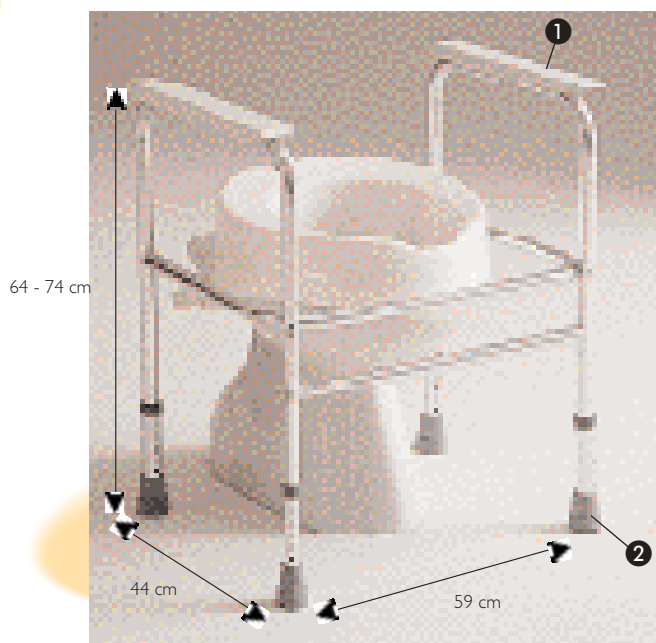

Invacare® Toilet seat raisers

Bidet H302

For your greater convenience you can put this bidet, which incorporates a soap-dish, on the raised toilet seats H300, H305, H355 and H356.

White

max. 190 kg

0,5 kg

Adjustable support rail H330

Generally two rails are fitted on either side of the toilet. Used together, they will help you sit down and stand up. Also recommended to help with transfer from a wheelchair.

White

max. 130 kg

2 kg

Toilet frame C407A

A secure and supportive frame which is easy to transport and store, when folded!

Spare parts

- ① ARMPAD (pair)
- ② FEERULE

C407-MA01A
UNIV-00001

Aluminium

max. 130 kg

1,2 kg

Option: C407 FF Kit

Easy to install height-adjustable floor fixing kit for C407A (not shown).