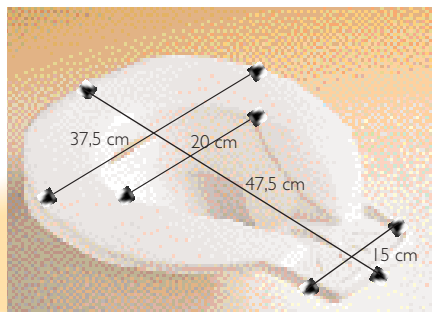

Invacare® Toilet seat raisers

Bidet H302

For your greater convenience you can put this bidet, which incorporates a soap-dish, on the raised toilet seats H300, H305, H355 and H356.

White

max. 190 kg

0,5 kg

Adjustable support rail H330

Generally two rails are fitted on either side of the toilet. Used together, they will help you sit down and stand up. Also recommended to help with transfer from a wheelchair.

White

max. 130 kg

2 kg

Toilet frame C407A