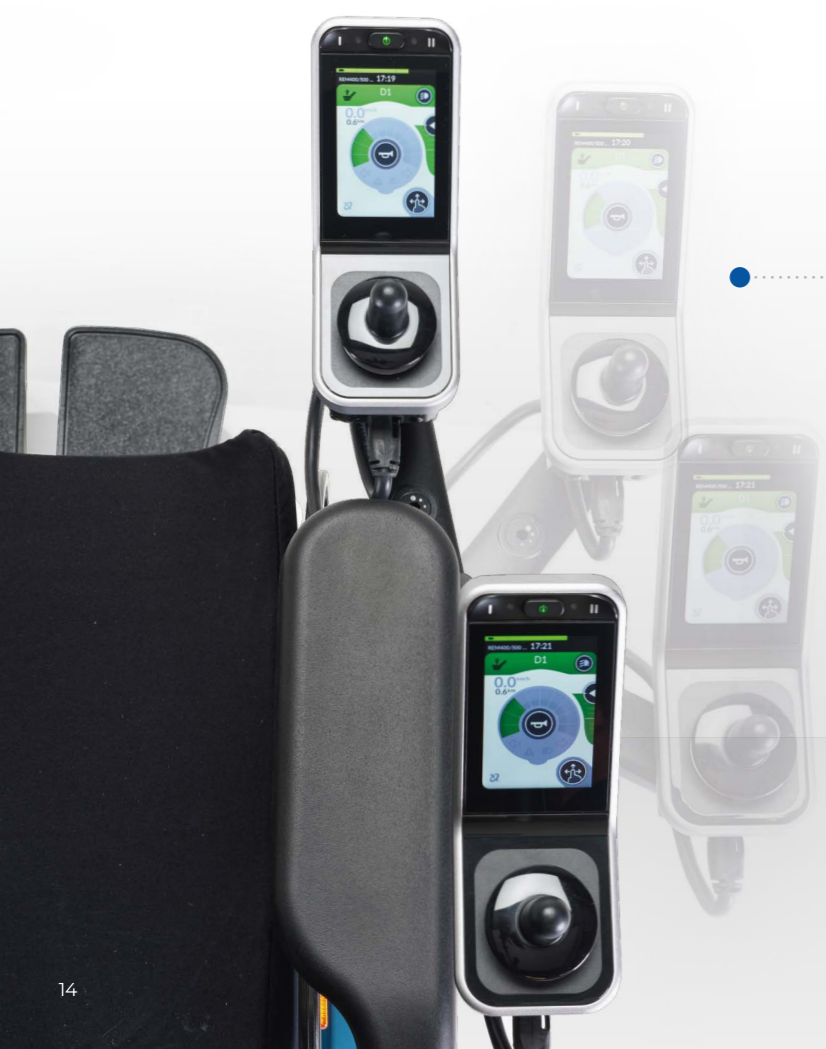

# Featuring advanced **LiNX**® technology.

LiNX® technology helps give a personalised and confident drive experience. The innovative technology learns habits and preferences over time making it a super intuitive system.

| AVIVA RX ULM

**LINX**<sup>®</sup>

Discover more.

**New Resolve joystick mount**

- Exceptional range of achievable joystick positions for optimised comfort.
- Adjustable tension release.
- Optimised comfort and control.

**3.5" Touchscreen**

Impressive 3.5" colour touchscreen with joystick, speedometer and an odometer.

**Specialist controls**

Including compact remotes, head arrays and four-switch proximity arrays.

**Built-in Bluetooth<sup>®</sup>**