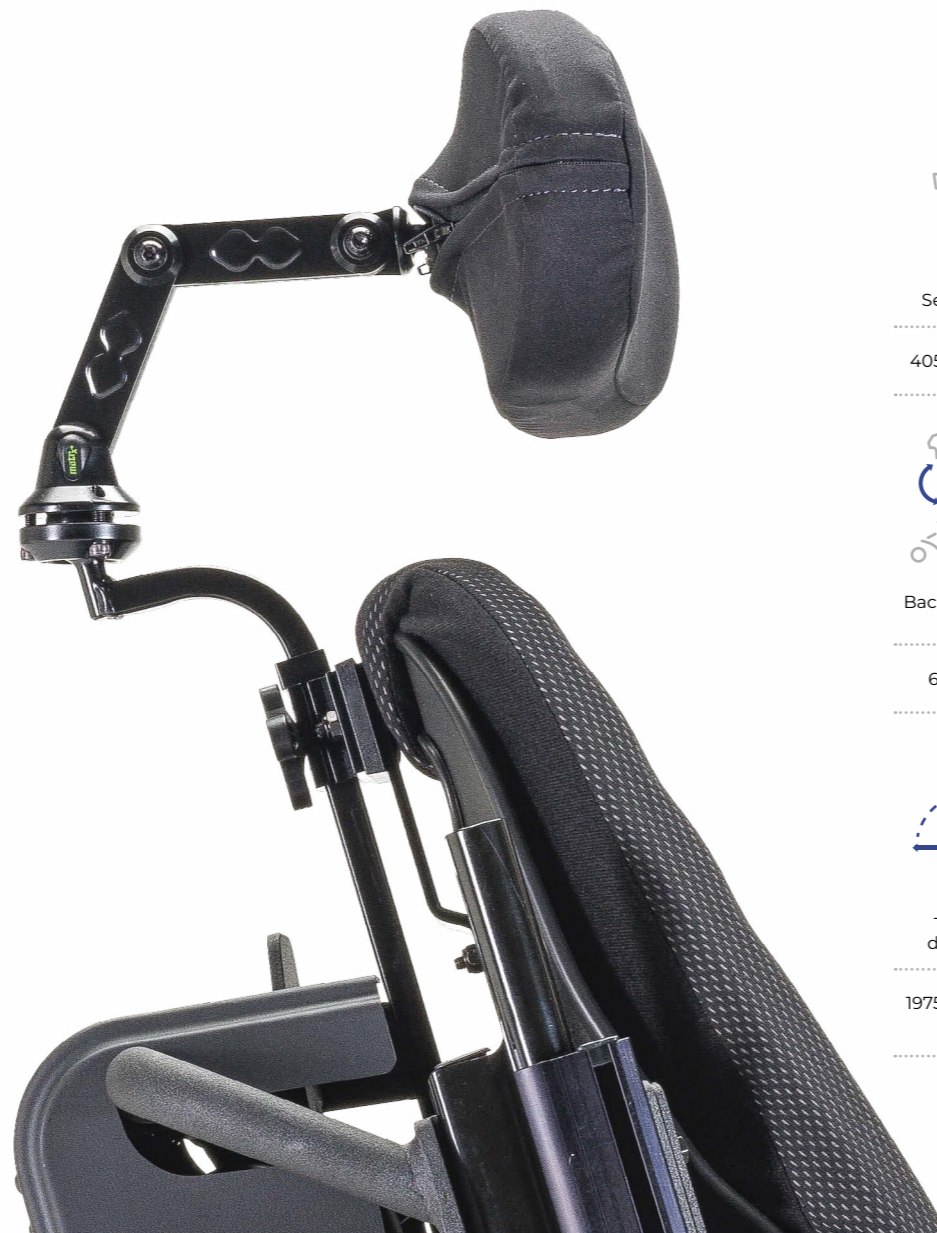

AVIVA RX ULM

Technical data.

Further information about this product, including the user manual, please visit our website www.invacare.eu.com.

Colour collection

Seat width	Seat depth	Seat height	Backrest height	Armrest height	Footrests	Seat angle
405 - 555 mm	405 - 580 mm	420 - 485 mm	355 - 685 mm	230 - 405 mm	290 - 465 mm	-10° - 50°
Backrest angle	Total height	Total length inc. footrests	Total length without footrests	Driving unit width	Max. user weight	Battery capacity
60° - 170°	1101 - 1210 mm	1251 - 1300 mm	830 mm	560 / 635 mm	136 kg	60 / 73.5 Ah
Turning diameter	Max. climbable obstacle height	Max. safe slope	Speed	Driving range	Total weight	
1975 - 2105 mm	75 mm (100 mm with kerb climber)	6° / 10.5%	up to 12 km/h	up to 37 km	up to 190.1 kg