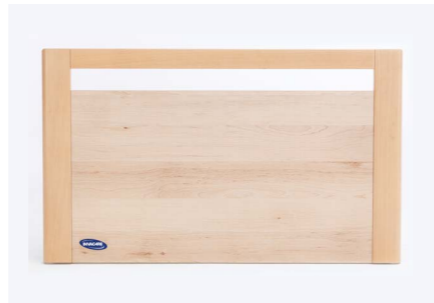

In the catalogue you will also find compatibility references for beds, side rails and bed ends.

Bed ends

Modern bed end range, homely / non-institutional atmosphere, fitting individual taste and preferences. Available in a variety of wood finishes and some colours. All bed ends are easy removable without the use of tools.

Una

Can be used in combination with full length side rails, split side rails or side panels

Una / Una Low

Can be used in combination with side panels

Nora

Can be used in combination with full length side rails, split side rails or side panels

Astrid

Removable middle plate for easy access. Can be used in combination with full length side rails, split side rails or side panels

Nanna

Can be used in combination with side panels and the Ane side rails