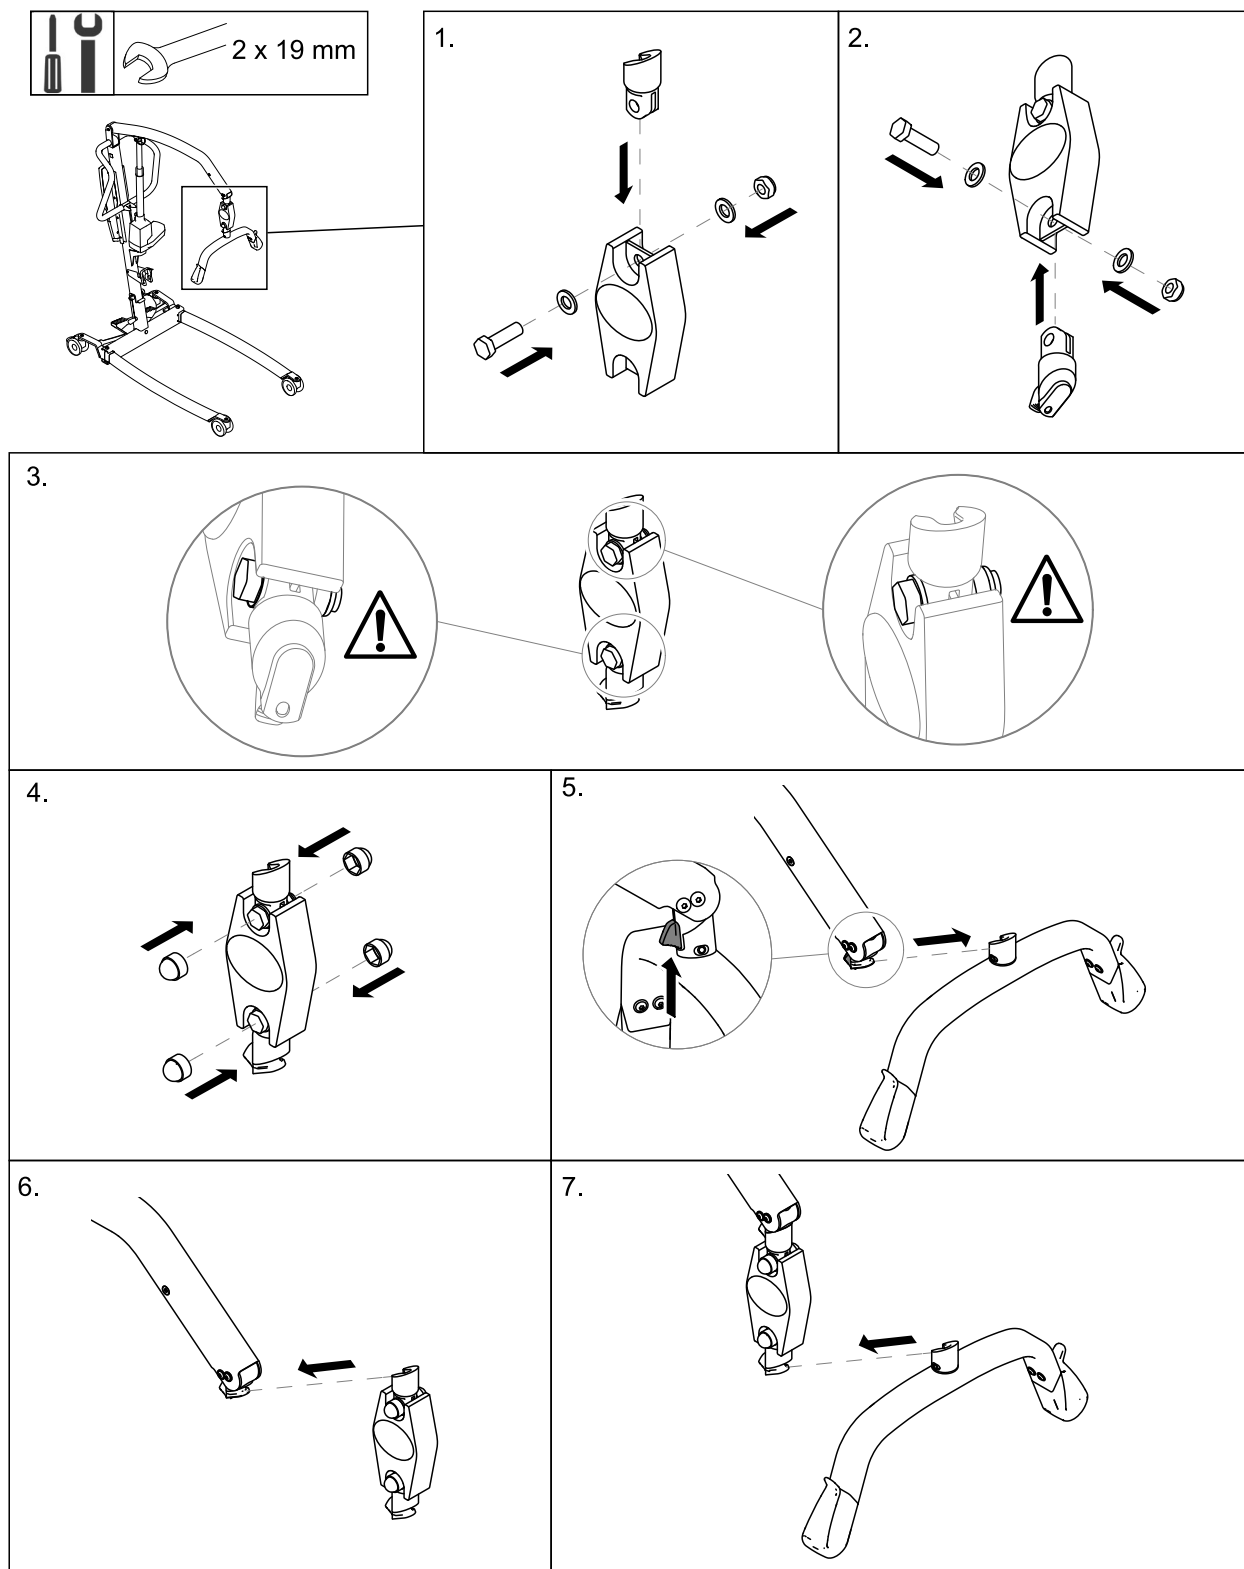

Installing the Wunder CR200 scale with SMARTLOCK®

This instruction is an extract from the service manual. The service manual is available in other languages and can be downloaded from the Invacare website. For more information contact the Invacare representative in your country.

Invacare Portugal, Lda
 Rua Estrada Velha 949
 4465-784 Leça do Balio
 Portugal

Yes, you can.®

Installing the Wunder CR200 scale with a fixed spreader bar

This instruction is an extract from the service manual. The service manual is available in other languages and can be downloaded from the Invacare website. For more information contact the Invacare representative in your country.