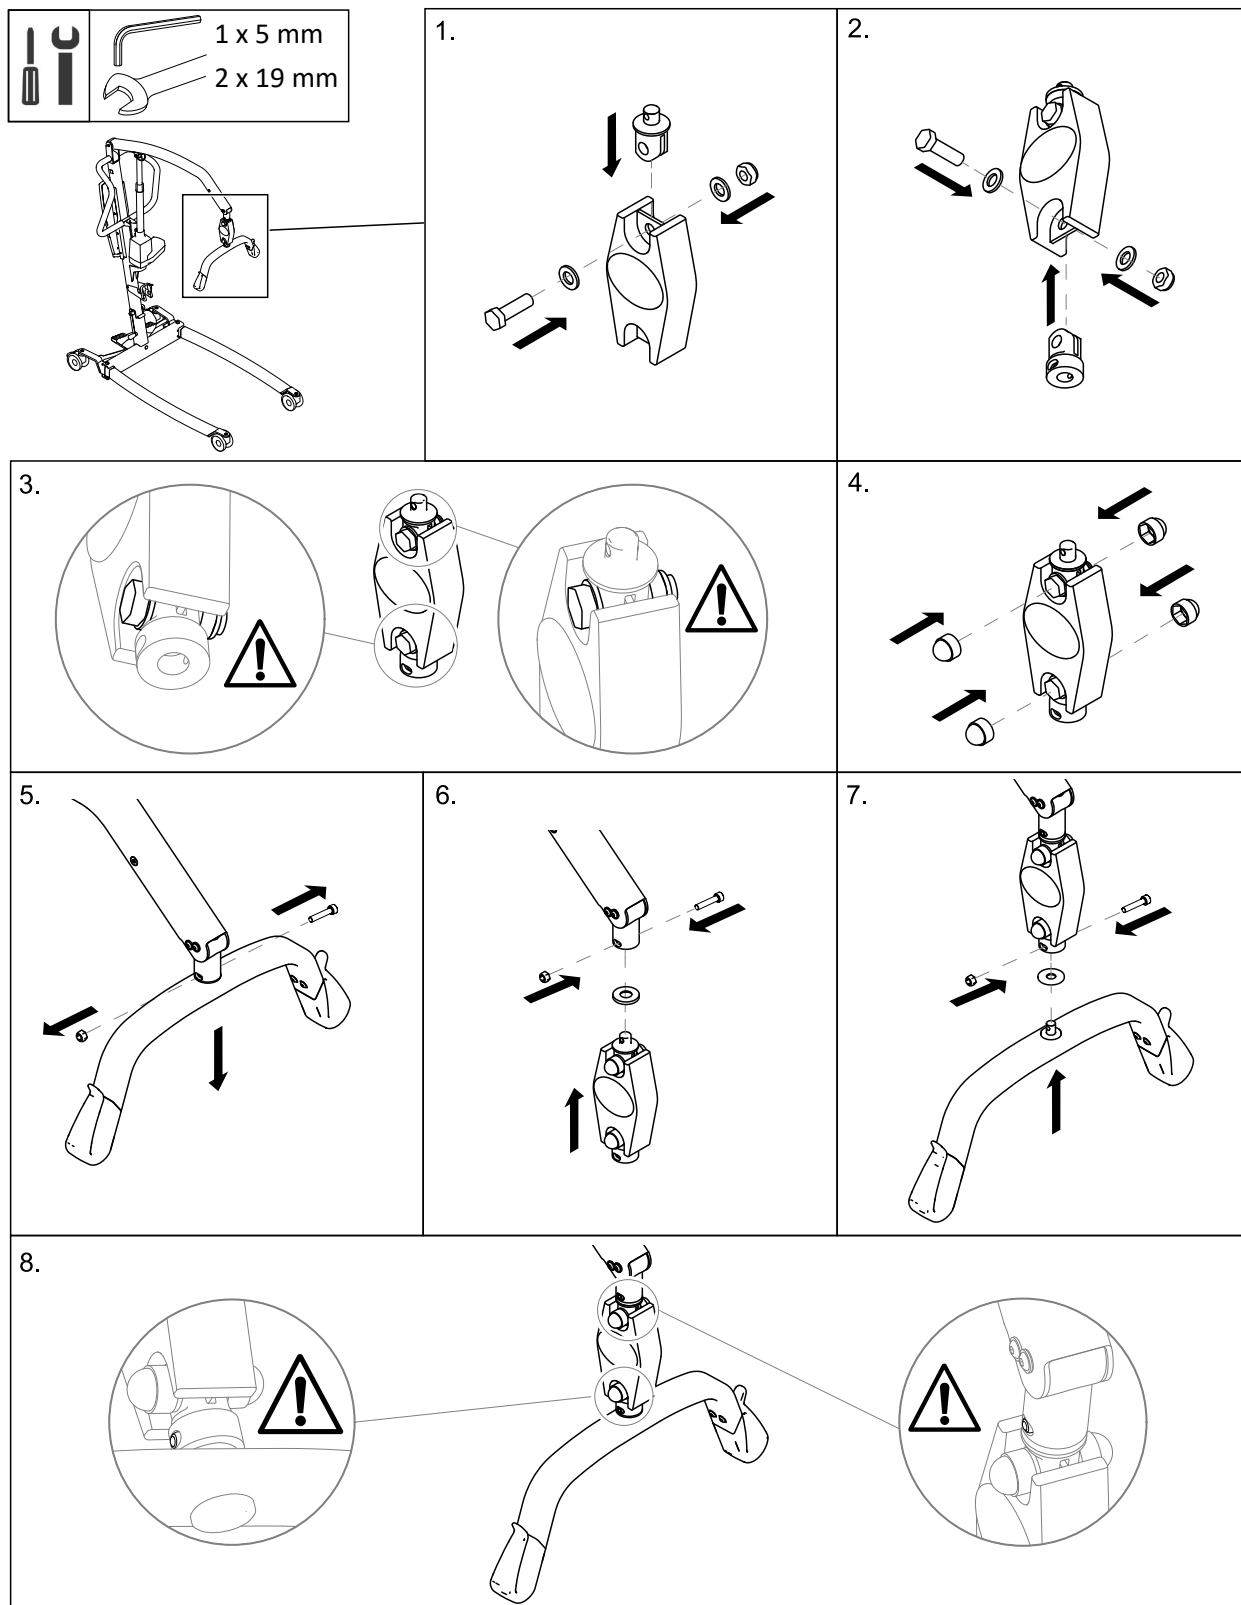

Installing the Wunder CR200 scale with SMARTLOCK®

This instruction is an extract from the service manual. The service manual is available in other languages and can be downloaded from the Invacare website. For more information contact the Invacare representative in your country.

Invacare Portugal, Lda
 Rua Estrada Velha 949
 4465-784 Leça do Balio
 Portugal

Yes, you can.®

Installing the Wunder CR200 scale with a fixed spreader bar

This instruction is an extract from the service manual. The service manual is available in other languages and can be downloaded from the Invacare website. For more information contact the Invacare representative in your country.