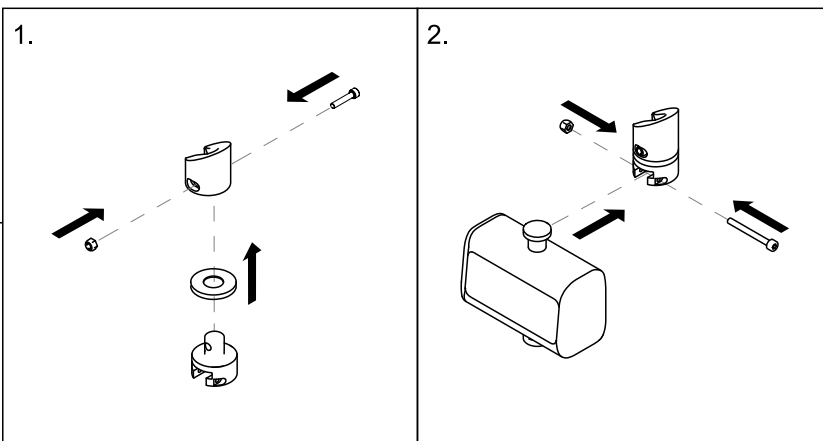

Installing the Wunder RS300 scale with SMARTLOCK®

This instruction is an extract from the service manual. The service manual is available in other languages and can be downloaded from the Invacare website. For more information contact the Invacare representative in your country.

Invacare Portugal, Lda
Rua Estrada Velha 949
4465-784 Leça do Balio
Portugal

Yes, you can.®

Installing the Wunder RS300 scale with a fixed spreader bar

This instruction is an extract from the service manual. The service manual is available in other languages and can be downloaded from the Invacare website. For more information contact the Invacare representative in your country.