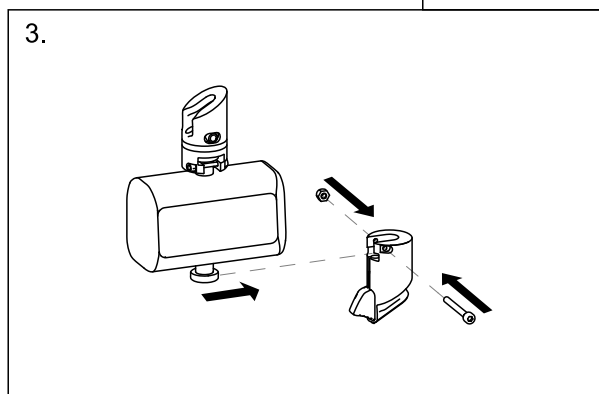

Installing the Wunder RS300 scale with SMARTLOCK®

This instruction is an extract from the service manual. The service manual is available in other languages and can be downloaded from the Invacare website. For more information contact the Invacare representative in your country.

Invacare Portugal, Lda
Rua Estrada Velha 949
4465-784 Leça do Balio
Portugal

Yes, you can.®

Installing the Wunder RS300 scale with a fixed spreader bar

This instruction is an extract from the service manual. The service manual is available in other languages and can be downloaded from the Invacare website. For more information contact the Invacare representative in your country.