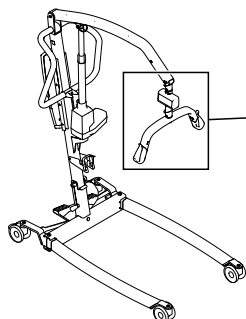

Installing the Wunder RS300 scale with SMARTLOCK®

This instruction is an extract from the service manual. The service manual is available in other languages and can be downloaded from the Invacare website. For more information contact the Invacare representative in your country.

Invacare Portugal, Lda
Rua Estrada Velha 949
4465-784 Leça do Balio
Portugal

Yes, you can.®

Installing the Wunder RS300 scale with a fixed spreader bar

This instruction is an extract from the service manual. The service manual is available in other languages and can be downloaded from the Invacare website. For more information contact the Invacare representative in your country.