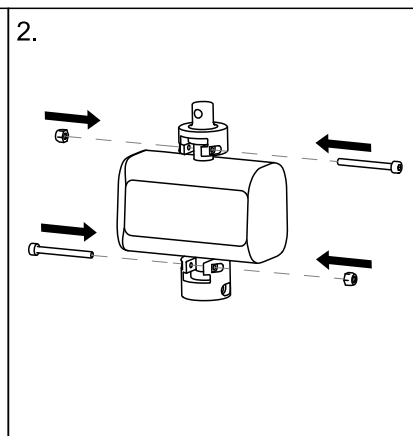

Installing the Wunder RS300 scale with SMARTLOCK®

This instruction is an extract from the service manual. The service manual is available in other languages and can be downloaded from the Invacare website. For more information contact the Invacare representative in your country.

Invacare Portugal, Lda
Rua Estrada Velha 949
4465-784 Leça do Balio
Portugal

Yes, you can.®

Installing the Wunder RS300 scale with a fixed spreader bar

This instruction is an extract from the service manual. The service manual is available in other languages and can be downloaded from the Invacare website. For more information contact the Invacare representative in your country.