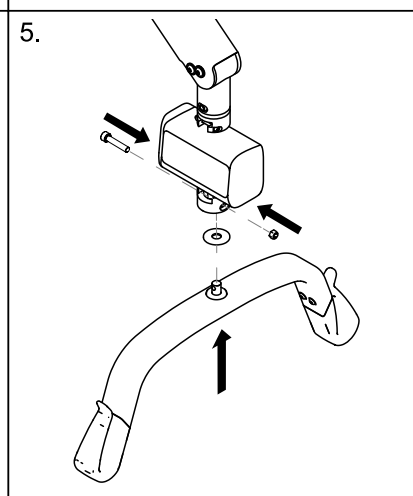

Installing the Wunder RS300 scale with SMARTLOCK®

This instruction is an extract from the service manual. The service manual is available in other languages and can be downloaded from the Invacare website. For more information contact the Invacare representative in your country.

Invacare Portugal, Lda
Rua Estrada Velha 949
4465-784 Leça do Balio
Portugal

Yes, you can.®

Installing the Wunder RS300 scale with a fixed spreader bar

This instruction is an extract from the service manual. The service manual is available in other languages and can be downloaded from the Invacare website. For more information contact the Invacare representative in your country.