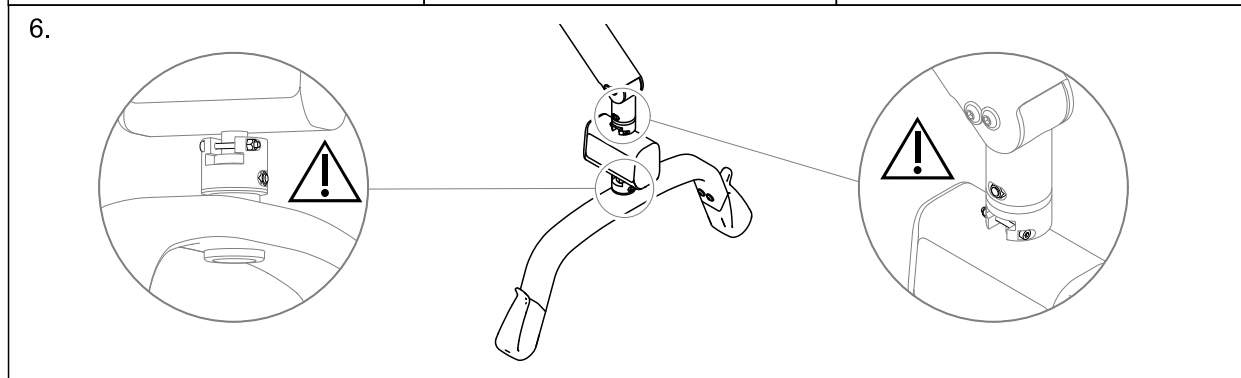

Installing the Wunder RS300 scale with SMARTLOCK®

This instruction is an extract from the service manual. The service manual is available in other languages and can be downloaded from the Invacare website. For more information contact the Invacare representative in your country.

Invacare Portugal, Lda
Rua Estrada Velha 949
4465-784 Leça do Balio
Portugal

Yes, you can.®

Installing the Wunder RS300 scale with a fixed spreader bar

This instruction is an extract from the service manual. The service manual is available in other languages and can be downloaded from the Invacare website. For more information contact the Invacare representative in your country.