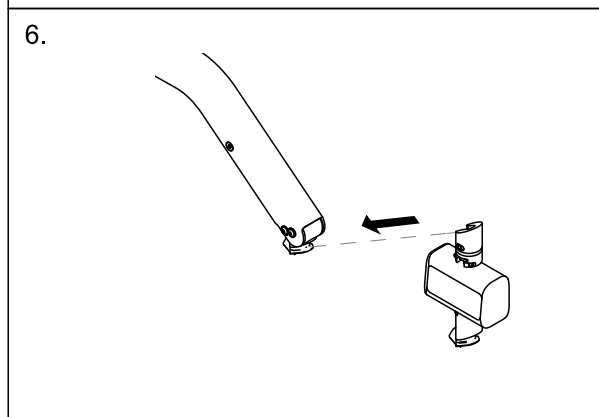

Installing the Wunder RS300 scale with SMARTLOCK®

This instruction is an extract from the service manual. The service manual is available in other languages and can be downloaded from the Invacare website. For more information contact the Invacare representative in your country.

Invacare Portugal, Lda
Rua Estrada Velha 949
4465-784 Leça do Balio
Portugal

Yes, you can.®

Installing the Wunder RS300 scale with a fixed spreader bar

This instruction is an extract from the service manual. The service manual is available in other languages and can be downloaded from the Invacare website. For more information contact the Invacare representative in your country.