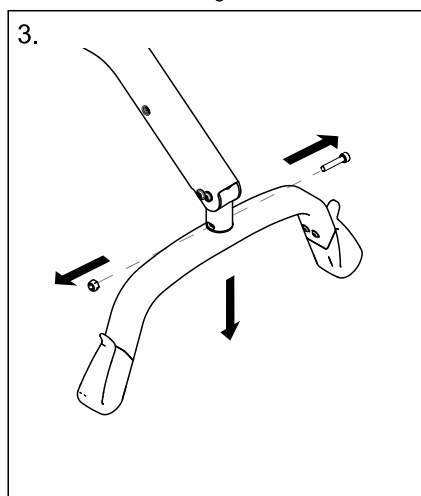

Installing the Wunder RS300 scale with SMARTLOCK®

This instruction is an extract from the service manual. The service manual is available in other languages and can be downloaded from the Invacare website. For more information contact the Invacare representative in your country.

Invacare Portugal, Lda
Rua Estrada Velha 949
4465-784 Leça do Balio
Portugal

Yes, you can.®

Installing the Wunder RS300 scale with a fixed spreader bar

This instruction is an extract from the service manual. The service manual is available in other languages and can be downloaded from the Invacare website. For more information contact the Invacare representative in your country.