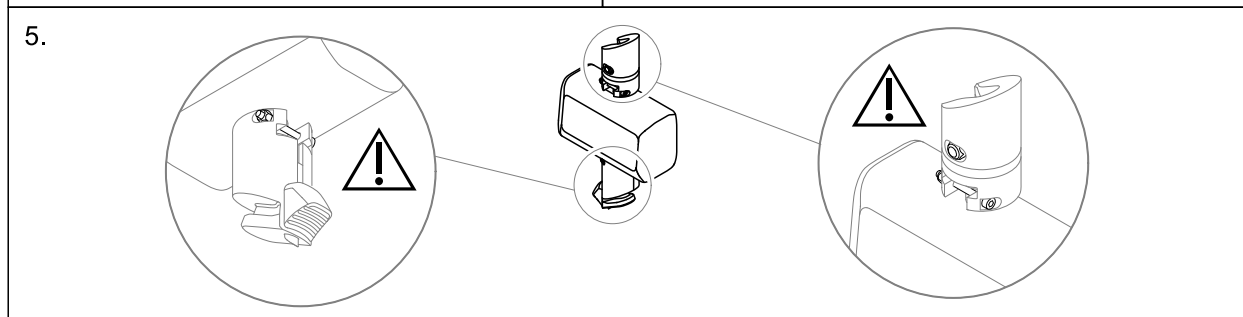

Installing the Wunder RS300 scale with SMARTLOCK®

This instruction is an extract from the service manual. The service manual is available in other languages and can be downloaded from the Invacare website. For more information contact the Invacare representative in your country.

Invacare Portugal, Lda
Rua Estrada Velha 949
4465-784 Leça do Balio
Portugal

Yes, you can.®

Installing the Wunder RS300 scale with a fixed spreader bar

This instruction is an extract from the service manual. The service manual is available in other languages and can be downloaded from the Invacare website. For more information contact the Invacare representative in your country.