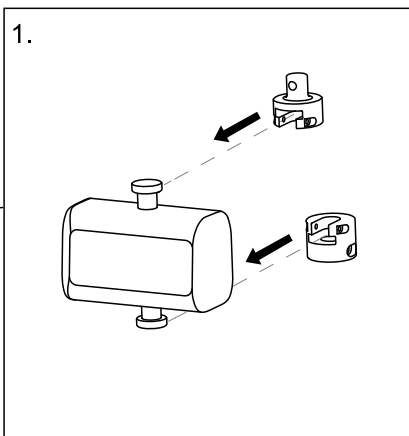

Installing the Wunder RS300 scale with SMARTLOCK®

This instruction is an extract from the service manual. The service manual is available in other languages and can be downloaded from the Invacare website. For more information contact the Invacare representative in your country.

Invacare Portugal, Lda
Rua Estrada Velha 949
4465-784 Leça do Balio
Portugal

Yes, you can.®

Installing the Wunder RS300 scale with a fixed spreader bar

This instruction is an extract from the service manual. The service manual is available in other languages and can be downloaded from the Invacare website. For more information contact the Invacare representative in your country.