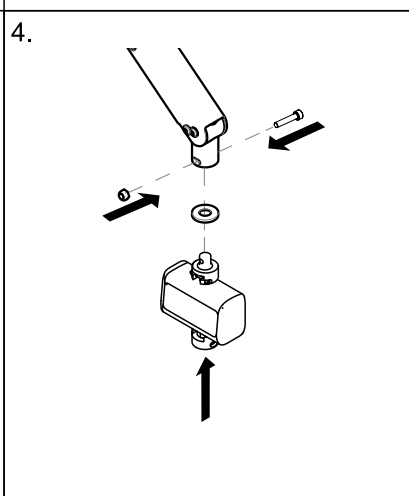

Installing the Wunder RS300 scale with SMARTLOCK®

This instruction is an extract from the service manual. The service manual is available in other languages and can be downloaded from the Invacare website. For more information contact the Invacare representative in your country.

Invacare Portugal, Lda
Rua Estrada Velha 949
4465-784 Leça do Balio
Portugal

Yes, you can.®

Installing the Wunder RS300 scale with a fixed spreader bar

This instruction is an extract from the service manual. The service manual is available in other languages and can be downloaded from the Invacare website. For more information contact the Invacare representative in your country.