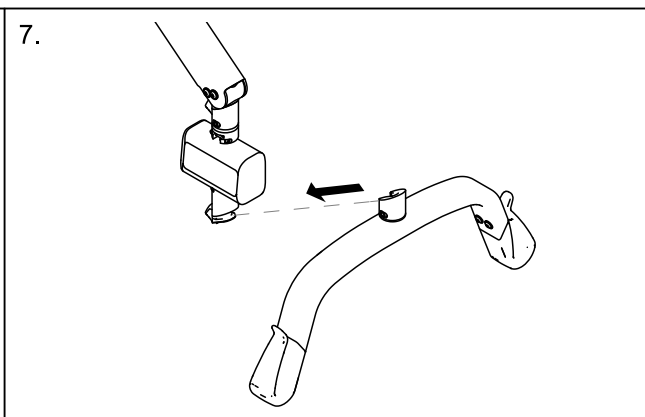

Installing the Wunder RS300 scale with SMARTLOCK®

This instruction is an extract from the service manual. The service manual is available in other languages and can be downloaded from the Invacare website. For more information contact the Invacare representative in your country.

Invacare Portugal, Lda
Rua Estrada Velha 949
4465-784 Leça do Balio
Portugal

Yes, you can.®

Installing the Wunder RS300 scale with a fixed spreader bar

This instruction is an extract from the service manual. The service manual is available in other languages and can be downloaded from the Invacare website. For more information contact the Invacare representative in your country.