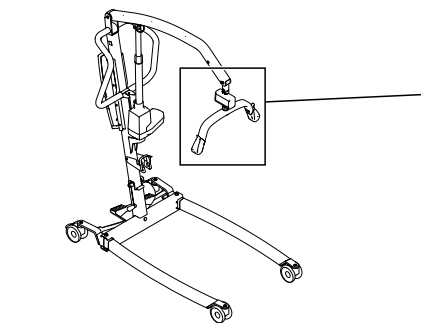

Installing the Wunder RS300 scale with SMARTLOCK®

This instruction is an extract from the service manual. The service manual is available in other languages and can be downloaded from the Invacare website. For more information contact the Invacare representative in your country.

Invacare Portugal, Lda
Rua Estrada Velha 949
4465-784 Leça do Balio
Portugal

Yes, you can.®

Installing the Wunder RS300 scale with a fixed spreader bar

This instruction is an extract from the service manual. The service manual is available in other languages and can be downloaded from the Invacare website. For more information contact the Invacare representative in your country.