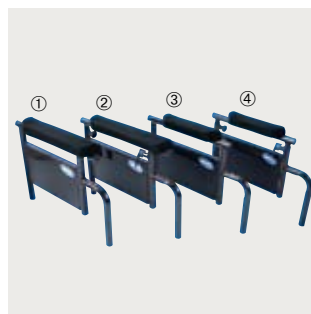

Invacare® | *Topaz*

Strength and Comfort

The *Invacare Topaz* wheelchair is designed specifically to suit the unique needs of bariatric patients. The *Topaz* combines the strength and durability of a triple chrome-plated, carbon steel frame with the comfort of heavy-duty front riggings and arms for proper positioning. With a variety of seat widths and depths, frame reinforcements that include gusseted sides, caster bearing blocks and dual heavy-duty crossbraces, this chair provides not only ease in maneuverability but stability that will be trusted for years to come.

Yes, you can.®

Features and Options

Secure and easy to use

The dual axle positions allow quick and simple seat-to-floor height variations for the 24" rear wheels: 44,5 and 49,5 cm. The heavy-duty triple inner liners keep seat and back from stretching.

Strong and durable arm rests

The heavy-duty armrests are designed to accommodate weight capacity and provide proper positioning.

Heavy-duty front riggings

It provides proper positioning for feet with footrest ①, one piece footboard ③ and elevating legrest ②.

Heavy-duty armrests

- ① Full-Length Fixed Height
- ② Full-Length Adjustable Height
- ③ Desk-Length Fixed Height
- ④ Desk-Length Adjustable Height

Reinforced frame

It include gusseted sides, caster journals and dual heavy-duty crossbraces.