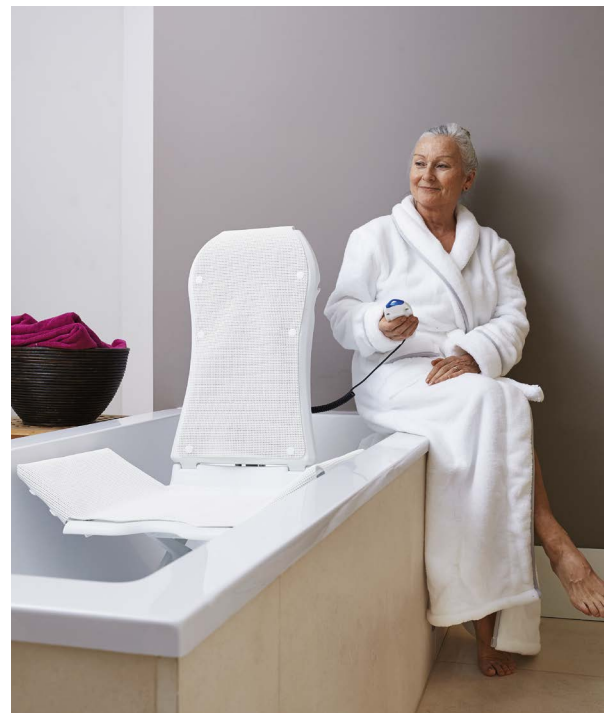

### Floating handset

This easy to use, floating hand control has been **ergonomically** designed and can be placed in its handset holder when not in use.

### Open base plate

There is no need to remove the **Kogia** from the bath when you clean thanks to the open base plate.

## Comfortable bathing experience

While straightforward in nature, the **Kogia** has many features including its easy to use hand-control, smooth moving riser mechanism, its ability to lower to within 60 mm of the base of the bath and its **shorter seat**, allowing more room to bathe.

## Assembly and maintenance

The **Kogia**'s simple design makes assembly and maintenance very easy. Cleaning is effortless due to its smooth surface and open frame base plate, allowing you to clean the **Kogia** while it is still in the bath. Its lightweight design makes it easy to move in and out of the bath, all of which allow for a **easy, comfortable** and **safe** bathing experience.