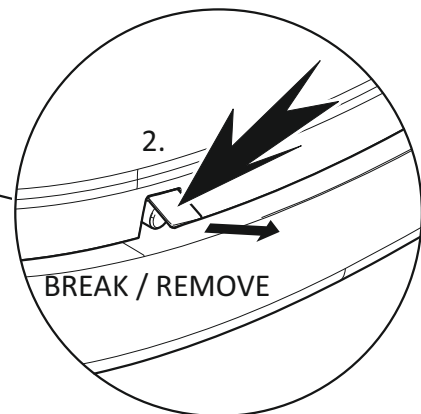

Aquatec® Ocean Accessory
 Tilt Stopper Installation
 Ocean VIP Ergo, Ocean Dual VIP Ergo

Invacare GmbH
 Am Achener Hof 8
 D-88316 Isny
 Germany

AQUATEC®

AP60129156

Option 2

Pos. c, d, f, g, h

Invacare GmbH
Am Achener Hof 8
D-88316 Isny
Germany