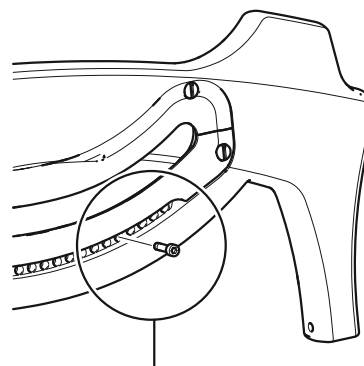

Aquatec® Ocean Accessory
 Tilt Stopper Installation
 Ocean VIP Ergo, Ocean Dual VIP Ergo

Invacare GmbH
 Am Achener Hof 8
 D-88316 Isny
 Germany

AQUATEC®

AP60129156

Option 2

Pos. c, d, f, g, h

Invacare GmbH
Am Achener Hof 8
D-88316 Isny
Germany