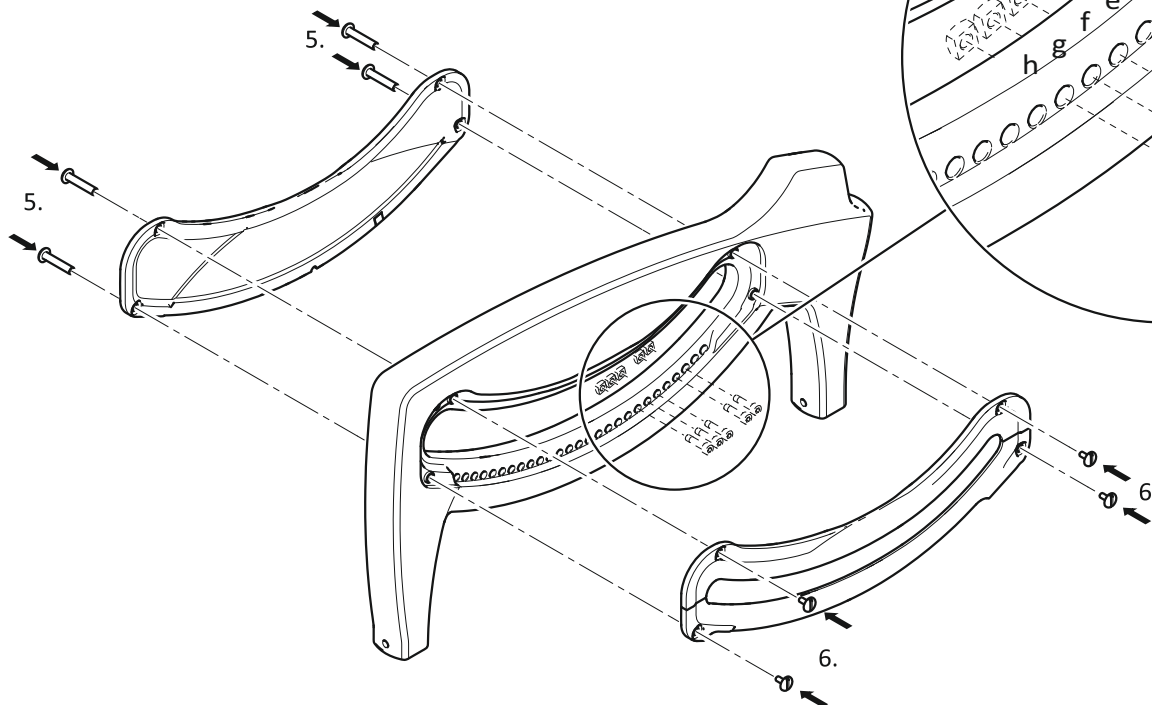

Aquatec® Ocean Accessory
 Tilt Stopper Installation
 Ocean VIP Ergo, Ocean Dual VIP Ergo

Invacare GmbH
 Am Achener Hof 8
 D-88316 Isny
 Germany

AQUATEC®

AP60129156

Option 2

Pos. c, d, f, g, h

Invacare GmbH
Am Achener Hof 8
D-88316 Isny
Germany

AQUATEC®

Yes, you can.®