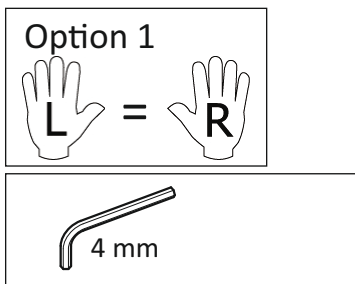

Aquatec® Ocean Accessory
 Tilt Stopper Installation
 Ocean VIP Ergo, Ocean Dual VIP Ergo

Invacare GmbH
 Am Achener Hof 8
 D-88316 Isny
 Germany

AQUATEC®

AP60129156

Option 2

Pos. c, d, f, g, h

Invacare GmbH
Am Achener Hof 8
D-88316 Isny
Germany