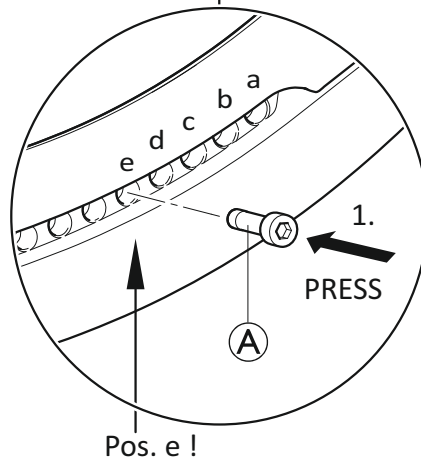

Aquatec® Ocean Accessory
 Tilt Stopper Installation
 Ocean VIP Ergo, Ocean Dual VIP Ergo

Invacare GmbH
 Am Achener Hof 8
 D-88316 Isny
 Germany

AQUATEC®

AP60129156

Option 2

Pos. c, d, f, g, h

Invacare GmbH
Am Achener Hof 8
D-88316 Isny
Germany