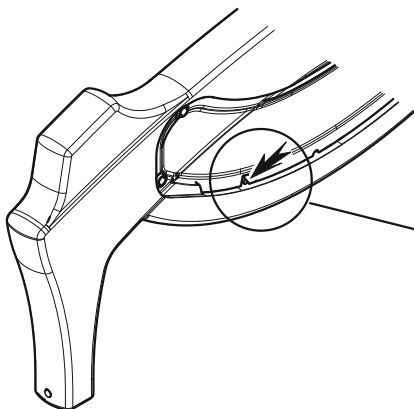

Aquatec® Ocean Accessory
 Tilt Stopper Installation
 Ocean VIP Ergo, Ocean Dual VIP Ergo

Invacare GmbH
 Am Achener Hof 8
 D-88316 Isny
 Germany

AQUATEC®

AP60129156

Option 2

Pos. c, d, f, g, h

Invacare GmbH
Am Achener Hof 8
D-88316 Isny
Germany