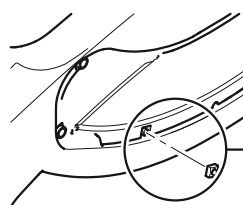

Aquatec® Ocean Accessory
 Tilt Stopper Installation
 Ocean VIP Ergo, Ocean Dual VIP Ergo

Invacare GmbH
 Am Achener Hof 8
 D-88316 Isny
 Germany

AQUATEC®

AP60129156

Option 2

Pos. c, d, f, g, h

Invacare GmbH
Am Achener Hof 8
D-88316 Isny
Germany