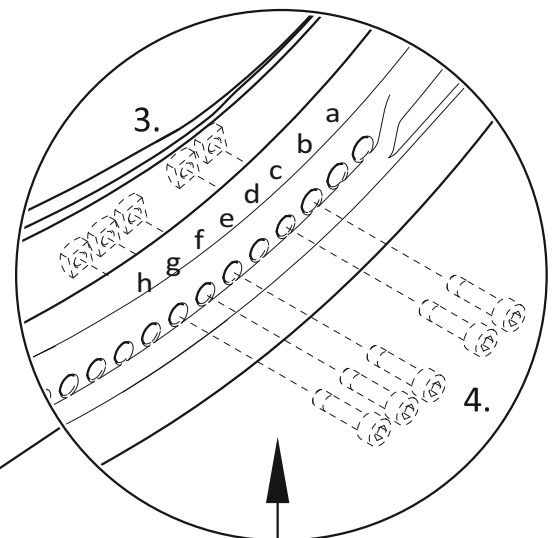

Aquatec® Ocean Accessory
 Tilt Stopper Installation
 Ocean VIP Ergo, Ocean Dual VIP Ergo

Invacare GmbH
 Am Achener Hof 8
 D-88316 Isny
 Germany

AQUATEC®

AP60129156

Option 2

Pos. c, d, f, g, h

Invacare GmbH
Am Achener Hof 8
D-88316 Isny
Germany