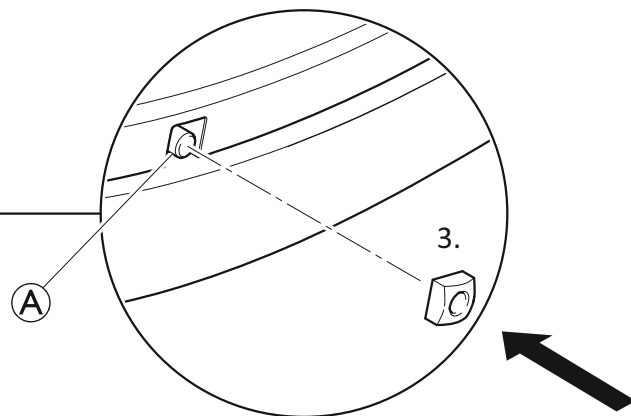

Aquatec® Ocean Accessory
 Tilt Stopper Installation
 Ocean VIP Ergo, Ocean Dual VIP Ergo

Invacare GmbH
 Am Achener Hof 8
 D-88316 Isny
 Germany

AQUATEC®

AP60129156

Option 2

Pos. c, d, f, g, h

Invacare GmbH
Am Achener Hof 8
D-88316 Isny
Germany