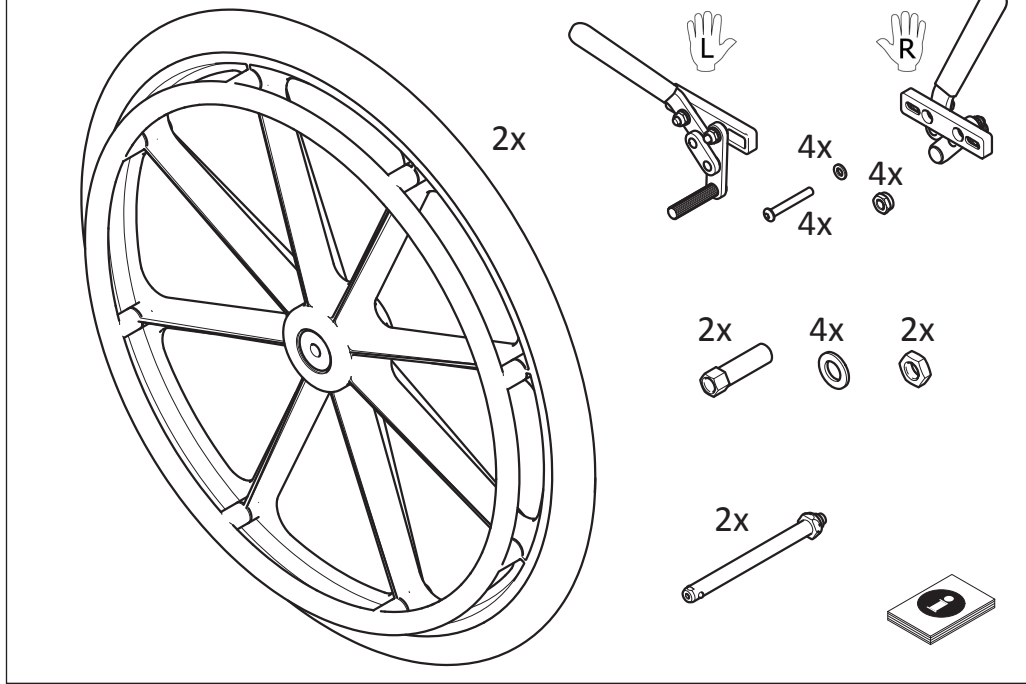

16379

Aquatec® Ocean Accessory  
24" Wheels / Parking brake  
Ocean  
Ocean Ergo  
Ocean Ergo XL

Invacare GmbH  
Am Achener Hof 8  
D-88316 Isny  
Germany

AQUATEC®

5.

6.

Invacare GmbH  
Am Achener Hof 8  
D-88316 Isny  
Germany