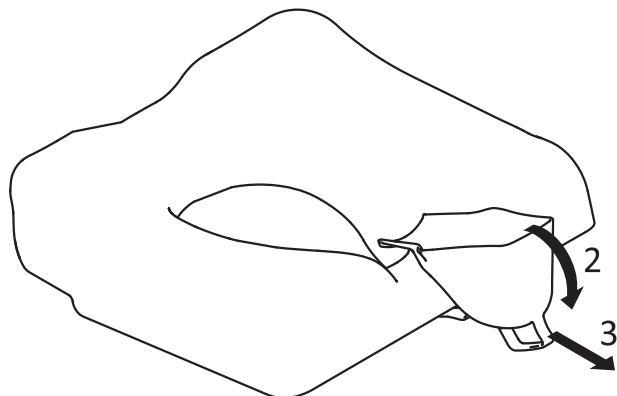

AP1603155

Aquatec® Ocean Accessory
Splash Guard
Ocean Ergo / Ocean Ergo XL
Ocean VIP Ergo / Ocean Dual VIP Ergo

Invacare GmbH
Am Achener Hof 8
D-88316 Isny
Germany