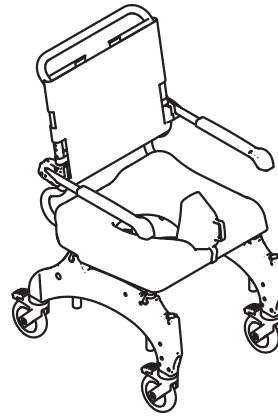

AP1603155

Aquatec® Ocean Accessory
Splash Guard
Ocean Ergo / Ocean Ergo XL
Ocean VIP Ergo / Ocean Dual VIP Ergo

Invacare GmbH
Am Achener Hof 8
D-88316 Isny
Germany