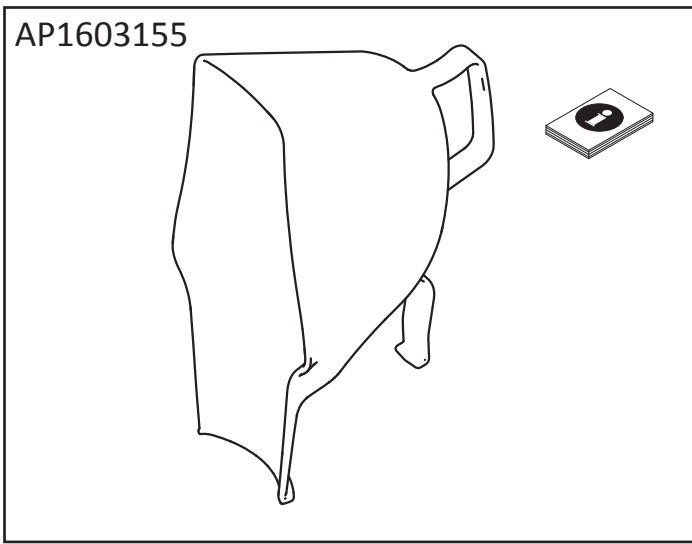

AP1603155

Aquatec® Ocean Accessory
Splash Guard
Ocean Ergo / Ocean Ergo XL
Ocean VIP Ergo / Ocean Dual VIP Ergo

Invacare GmbH
Am Achener Hof 8
D-88316 Isny
Germany