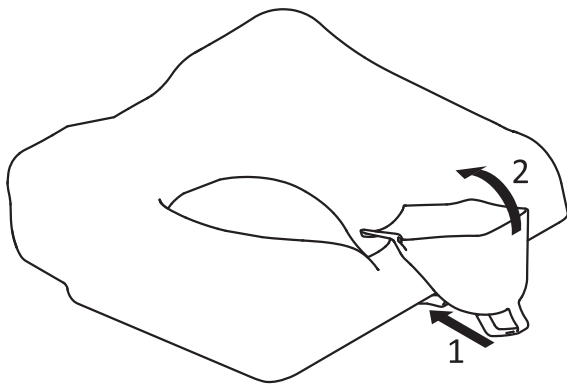

AP1603155

Aquatec® Ocean Accessory
Splash Guard
Ocean Ergo / Ocean Ergo XL
Ocean VIP Ergo / Ocean Dual VIP Ergo

Invacare GmbH
Am Achener Hof 8
D-88316 Isny
Germany